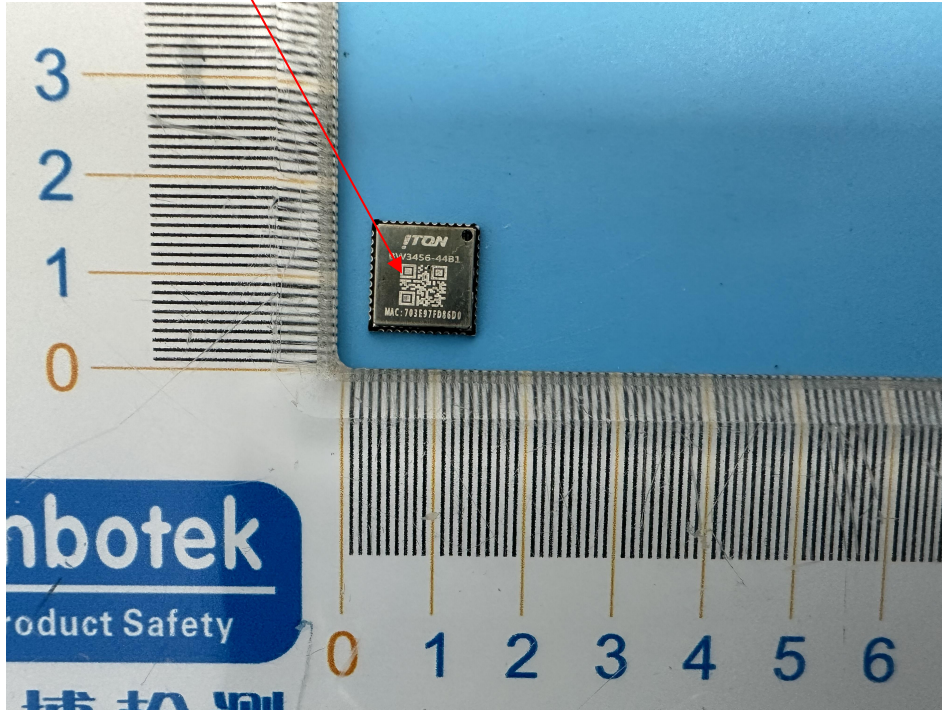

Label Location On EUT

Label

Product Name: BW3456-44B1

Model No.: BW3456-44B1

FCC ID: VYVBW3456-44B1