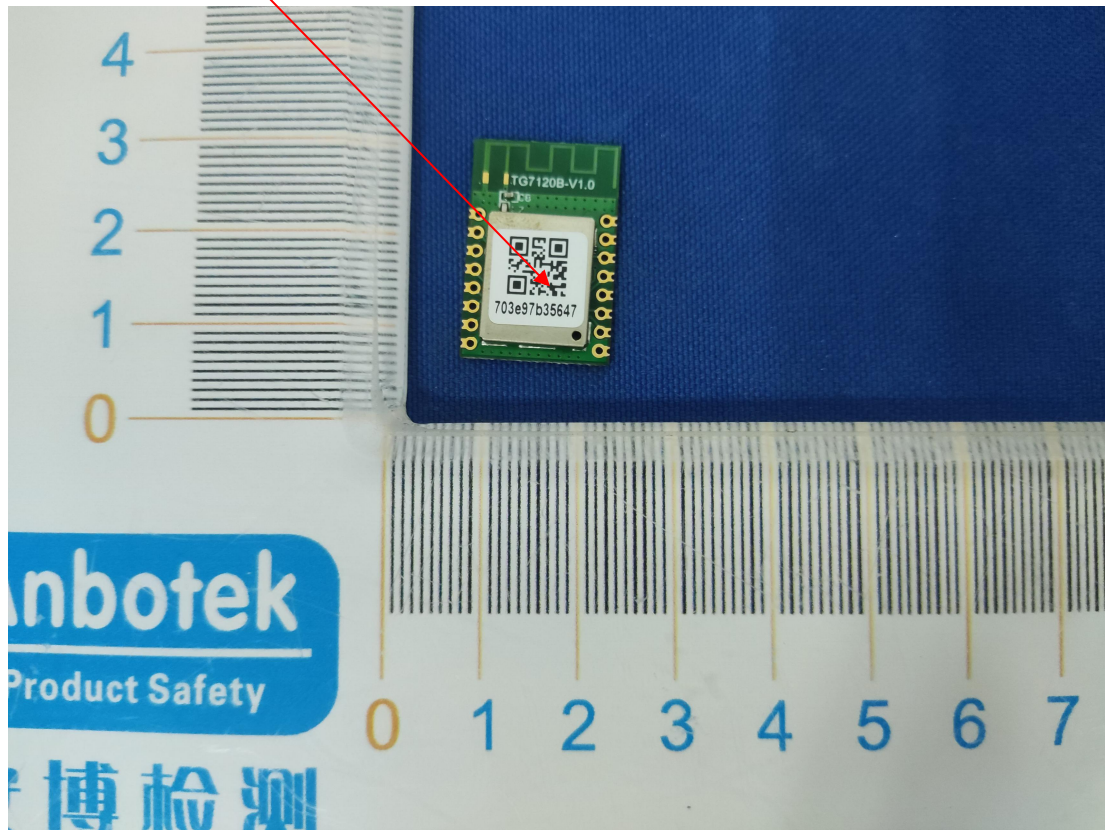

Label Location On EUT

Label

Product Name: TG7120B-16

Model No.: TG7120B-16

(1) FCC ID: VYV-TG7120B-16