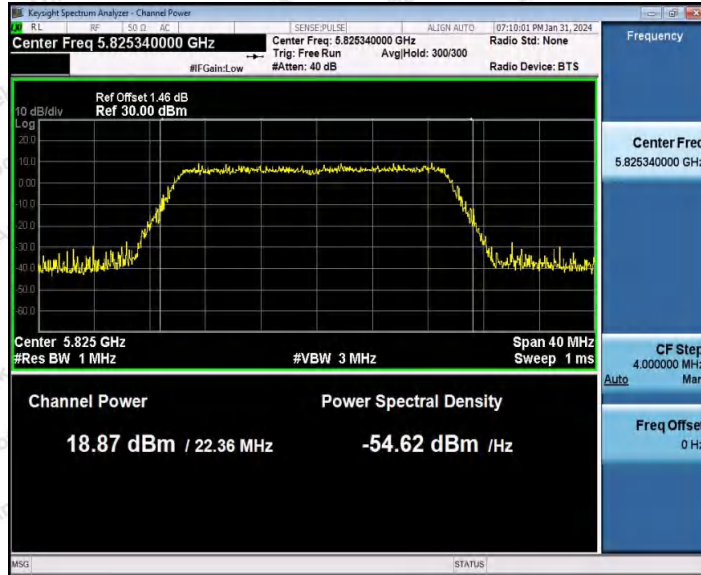

11AX20SISO_Ant1_5825

11AX40SISO_Ant1_5190

Shenzhen Anbotek Compliance Laboratory Limited

Address: 1/F., Building D, Sogood Science and Technology Park, Sanwei Community, Hangcheng Street, Bao'an District, Shenzhen, Guangdong, China.
Tel: (86) 0755-26066440 Fax: (86) 0755-26014772 Email: service@anbotek.com

Hotline
400-003-0500
www.anbotek.com.cn