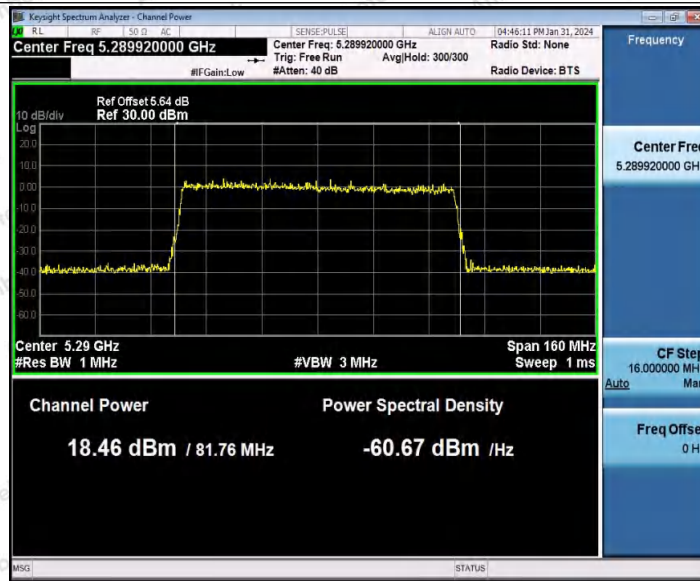

11AX80SISO_Ant1_5530