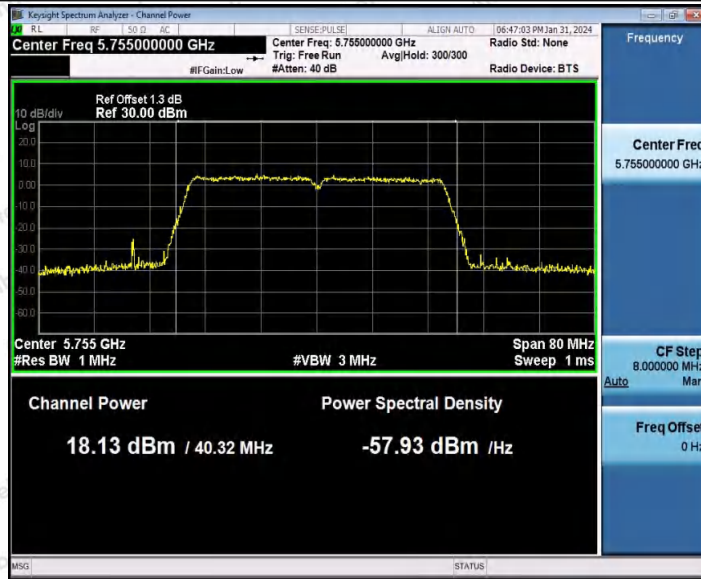

11N40SISO_Ant1_5795