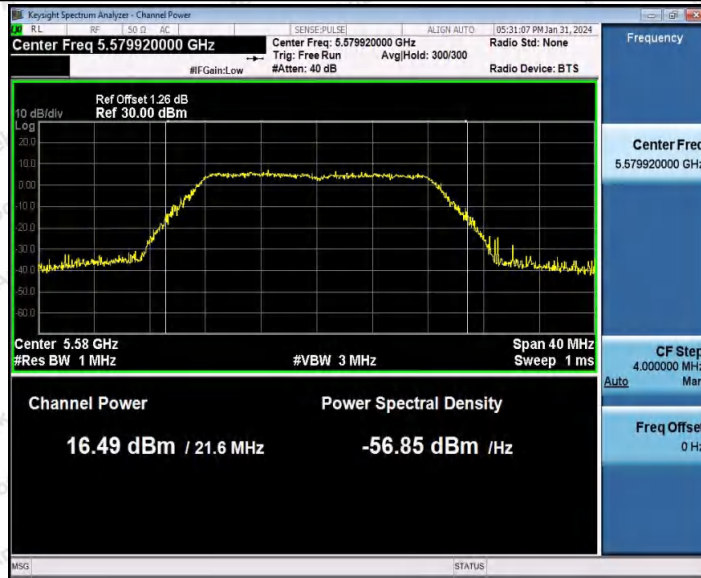

11A_Ant1_5700