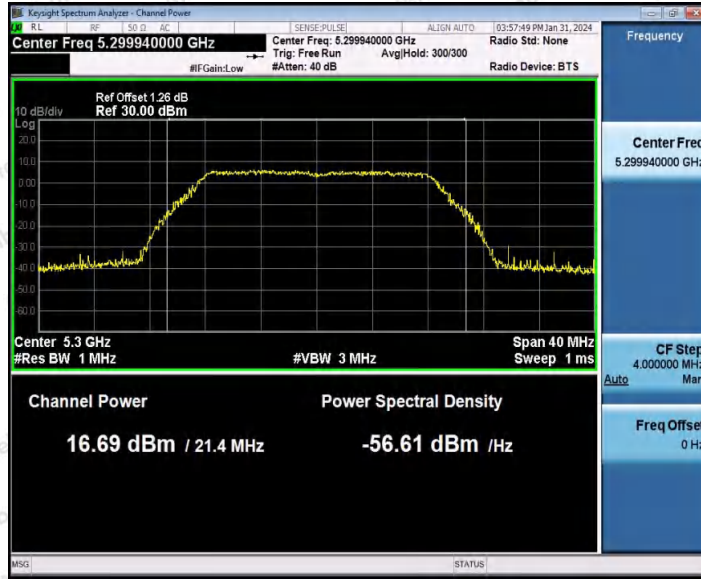

11A_Ant1_5300

11A_Ant1_5320