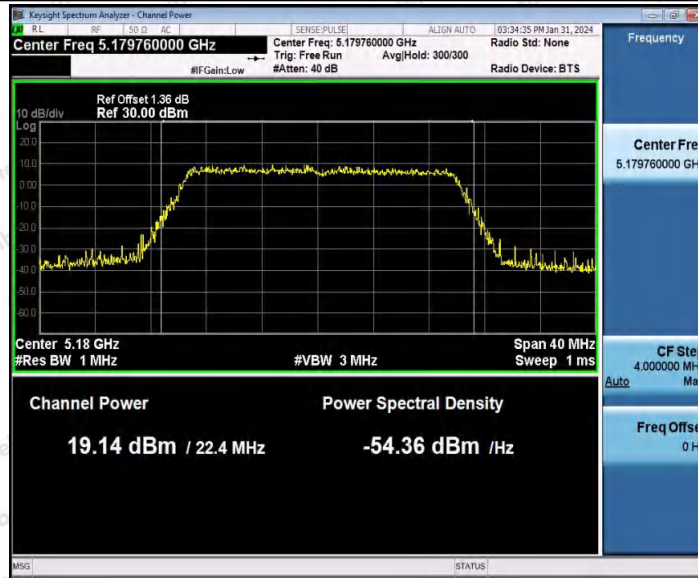

11AX20SISO_Ant1_5180