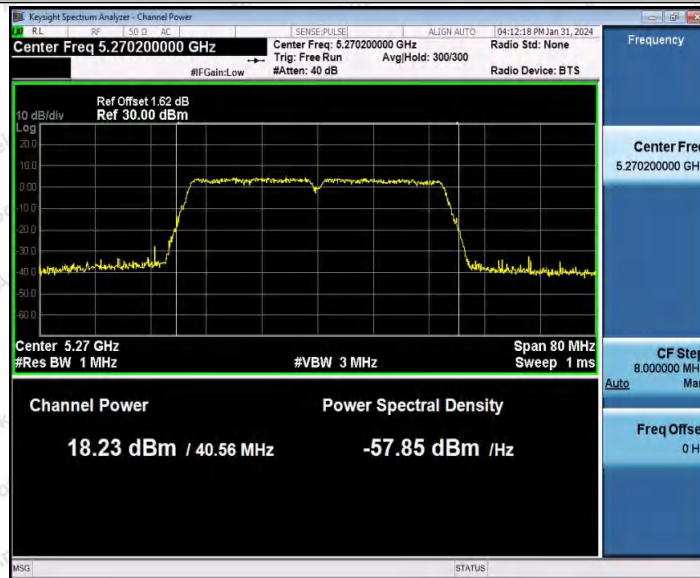

11AC40SISO_Ant1_5310