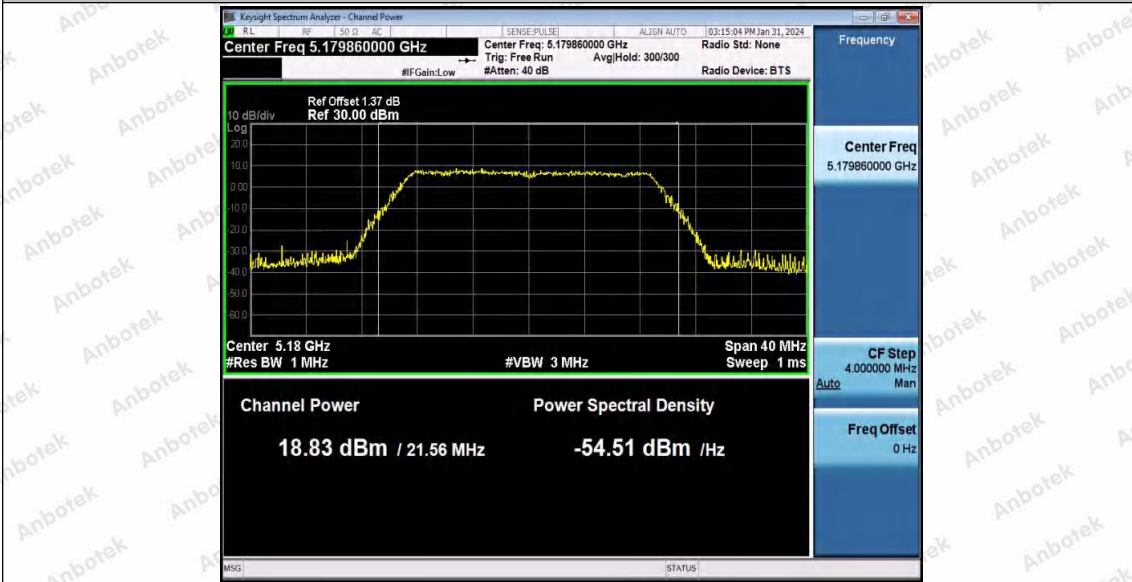

11N20SISO_Ant1_5200