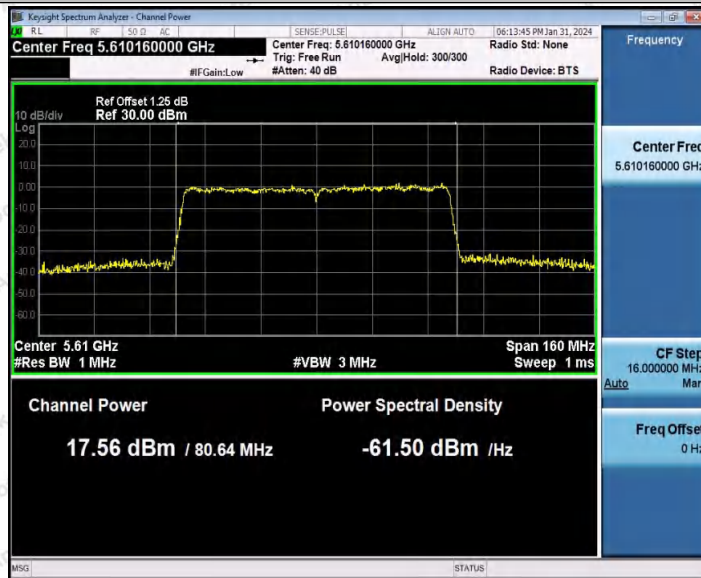

11AC80SISO_Ant1_5775