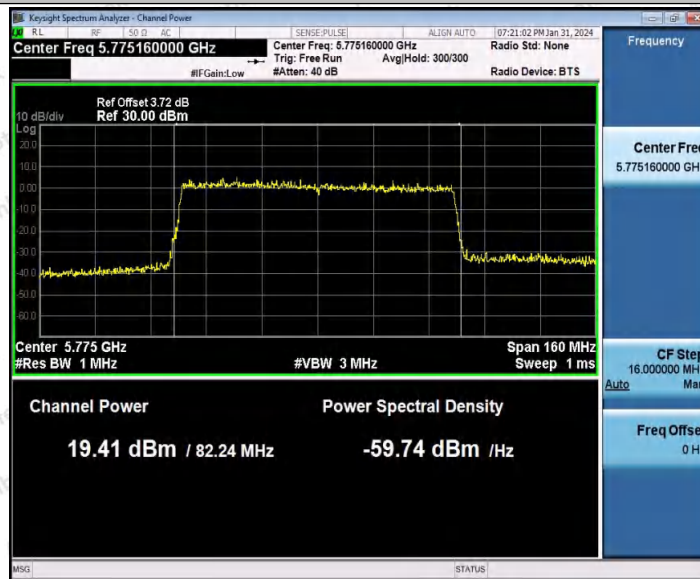

Shenzhen Anbotek Compliance Laboratory Limited

Address: 1/F., Building D, Sogood Science and Technology Park, Sanwei Community, Hangcheng Street, Bao'an District, Shenzhen, Guangdong, China.
Tel: (86) 0755-26066440 Fax: (86) 0755-26014772 Email: service@anbotek.com

Hotline
400-003-0500
www.anbotek.com.cn