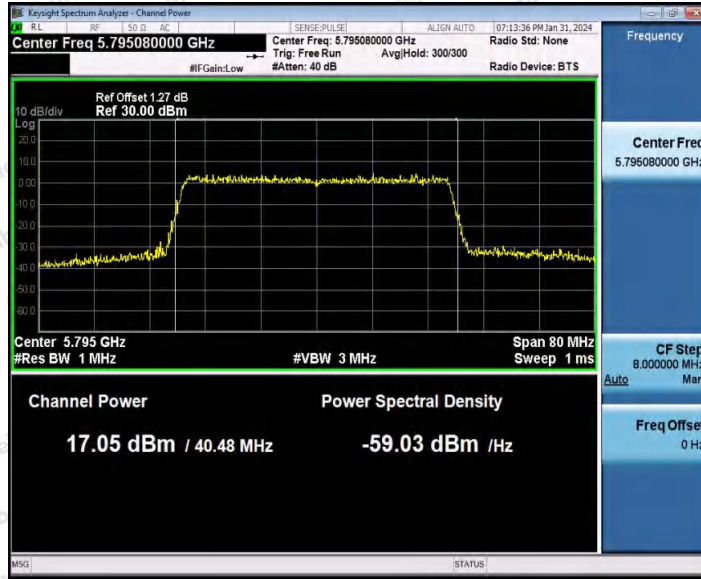

11AX40SISO_Ant1_5795