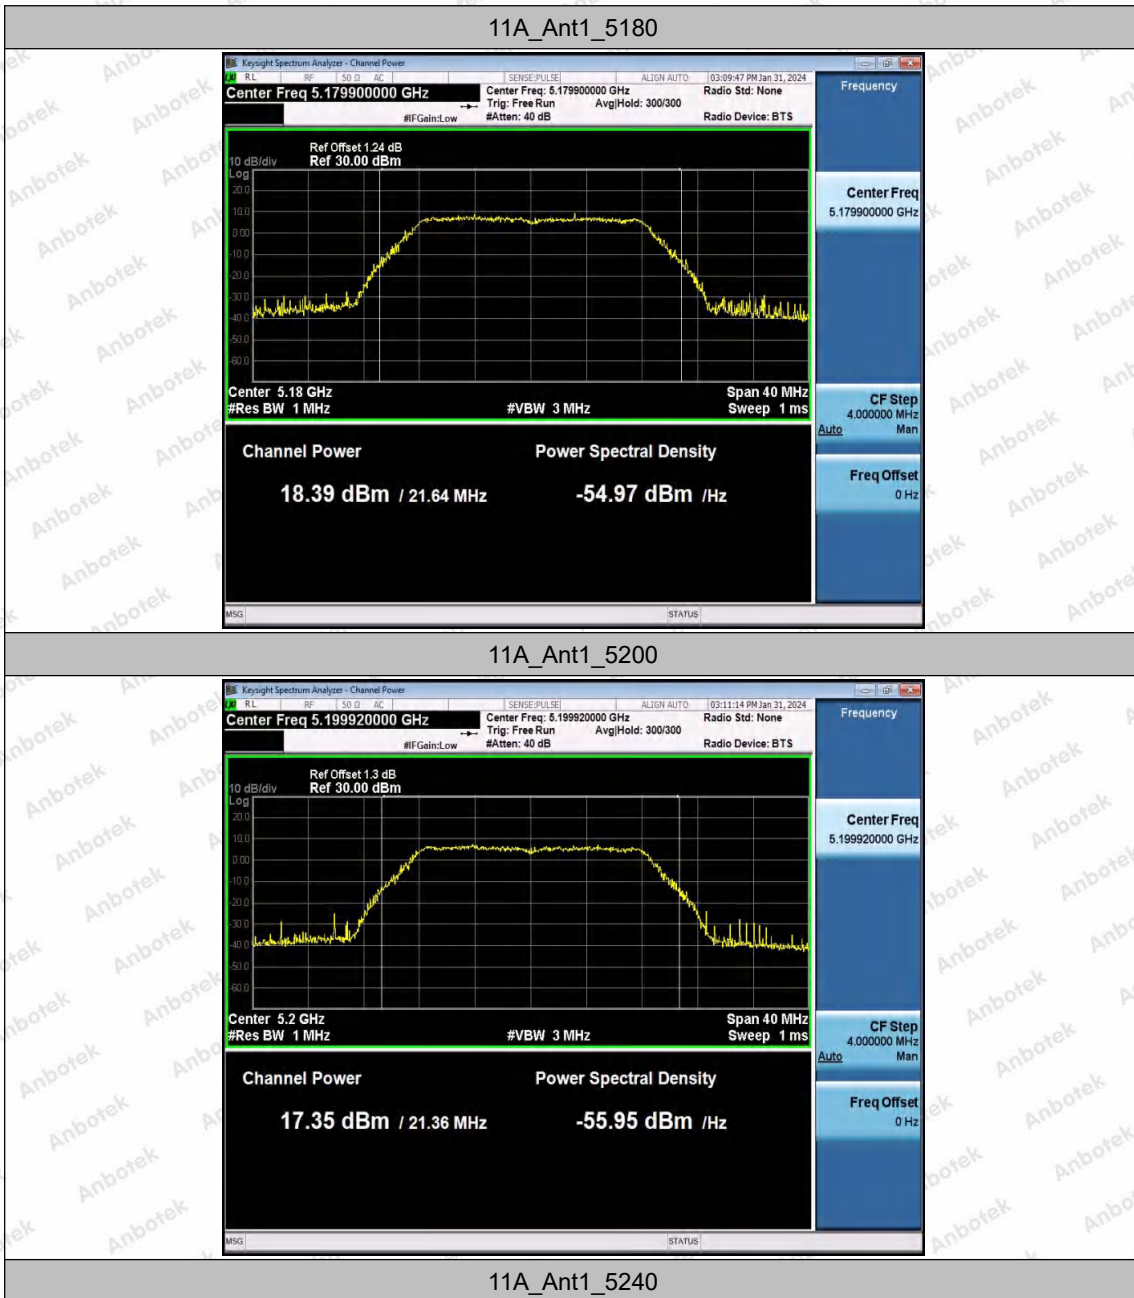

Test Graphs Channel Power

Shenzhen Anbotek Compliance Laboratory Limited

Address: 1/F., Building D, Sogood Science and Technology Park, Sanwei Community, Hangcheng Street, Bao'an District, Shenzhen, Guangdong, China.
Tel: (86) 0755-26066440 Fax: (86) 0755-26014772 Email: service@anbotek.com

Hotline
400-003-0500
www.anbotek.com.cn