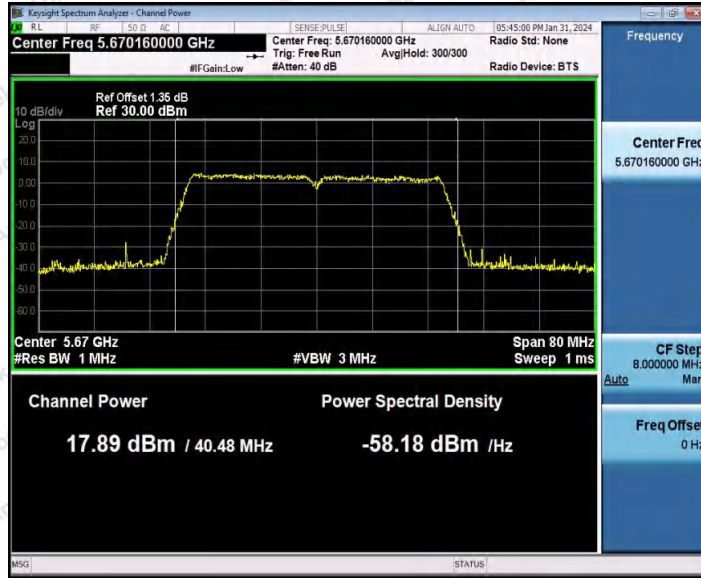

11N40SISO_Ant1_5755

Shenzhen Anbotek Compliance Laboratory Limited

Address: 1/F., Building D, Sogood Science and Technology Park, Sanwei Community, Hangcheng Street, Bao'an District, Shenzhen, Guangdong, China.
Tel: (86) 0755-26066440 Fax: (86) 0755-26014772 Email: service@anbotek.com

Hotline: 400-003-0500
www.anbotek.com.cn