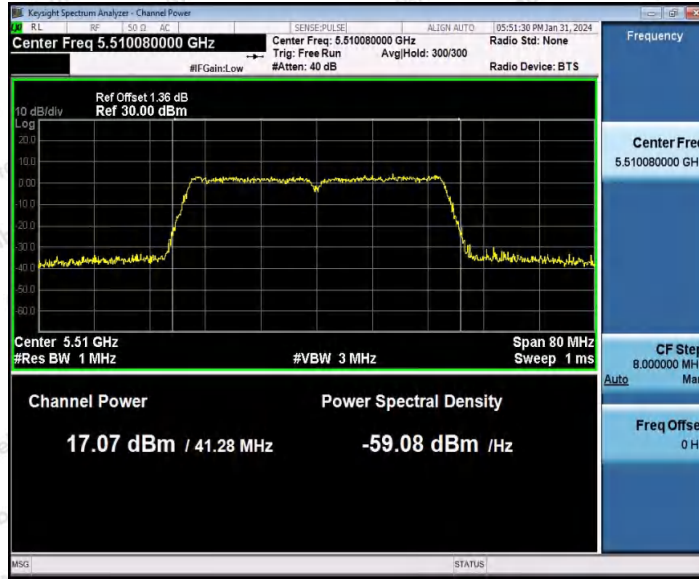

11AC40SISO_Ant1_5510