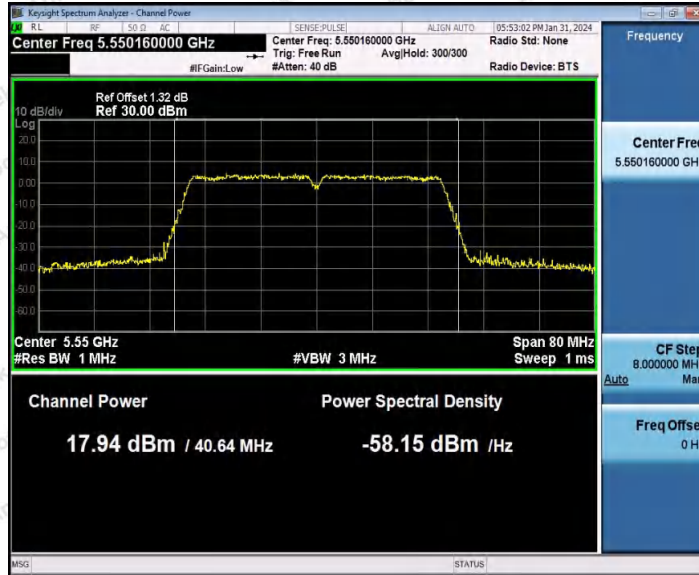

11AC40SISO_Ant1_5550

11AC40SISO_Ant1_5670

Shenzhen Anbotek Compliance Laboratory Limited

Address: 1/F., Building D, Sogood Science and Technology Park, Sanwei Community, Hangcheng Street, Bao'an District, Shenzhen, Guangdong, China.
Tel: (86) 0755-26066440 Fax: (86) 0755-26014772 Email: service@anbotek.com

Hotline: 400-003-0500
www.anbotek.com.cn