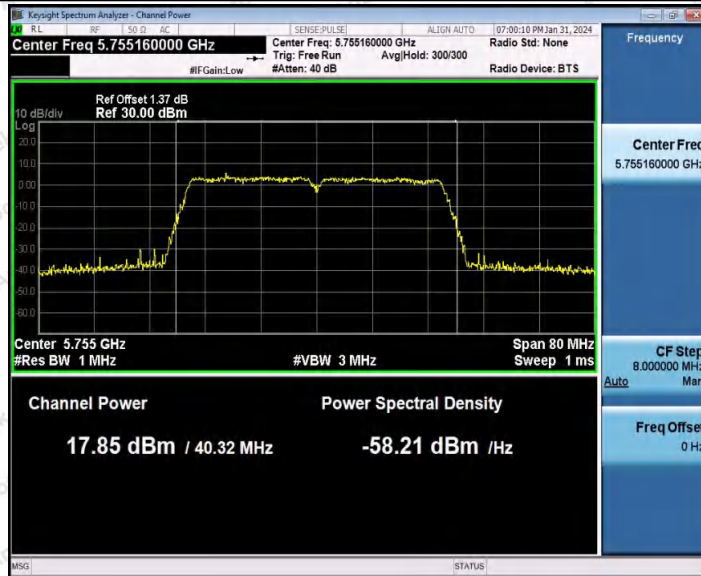

11AC40SISO_Ant1_5795