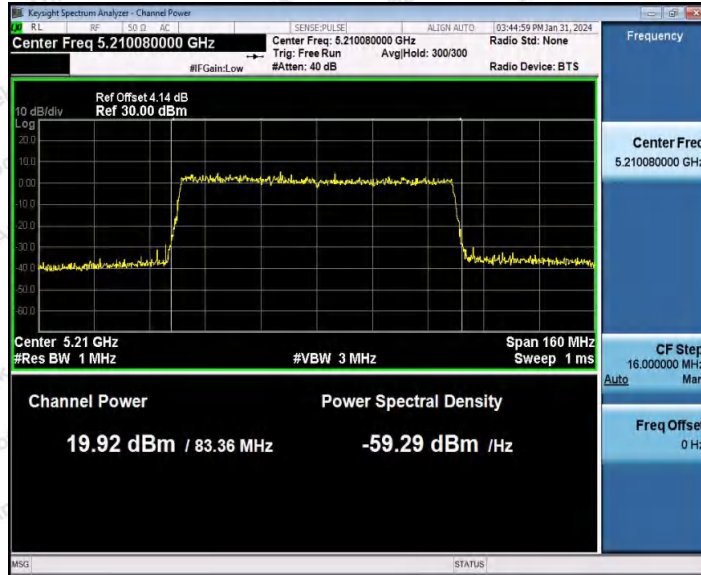

11AX80SISO_Ant1_5210

11AX80SISO_Ant1_5290

Shenzhen Anbotek Compliance Laboratory Limited

Address: 1/F., Building D, Sogood Science and Technology Park, Sanwei Community, Hangcheng Street, Bao'an District, Shenzhen, Guangdong, China.
Tel: (86) 0755-26066440 Fax: (86) 0755-26014772 Email: service@anbotek.com

Hotline: 400-003-0500
www.anbotek.com.cn