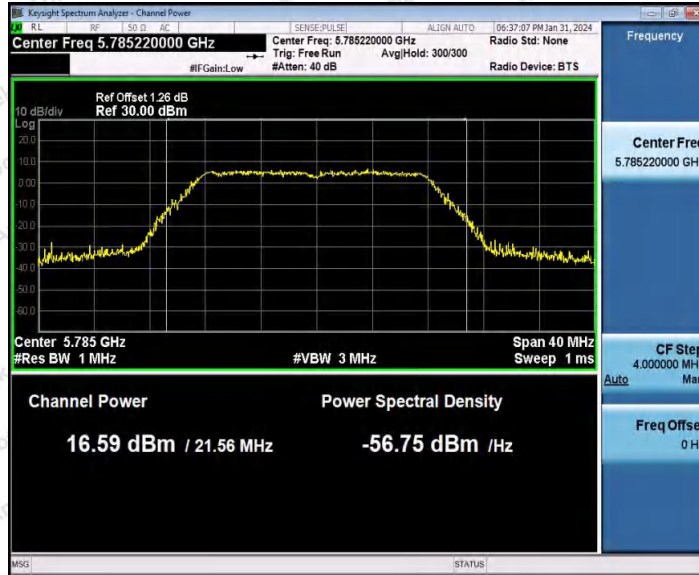

11A_Ant1_5825

Shenzhen Anbotek Compliance Laboratory Limited

Address: 1/F., Building D, Sogood Science and Technology Park, Sanwei Community, Hangcheng Street, Bao'an District, Shenzhen, Guangdong, China.
Tel: (86) 0755-26066440 Fax: (86) 0755-26014772 Email: service@anbotek.com

Hotline: 400-003-0500
www.anbotek.com.cn