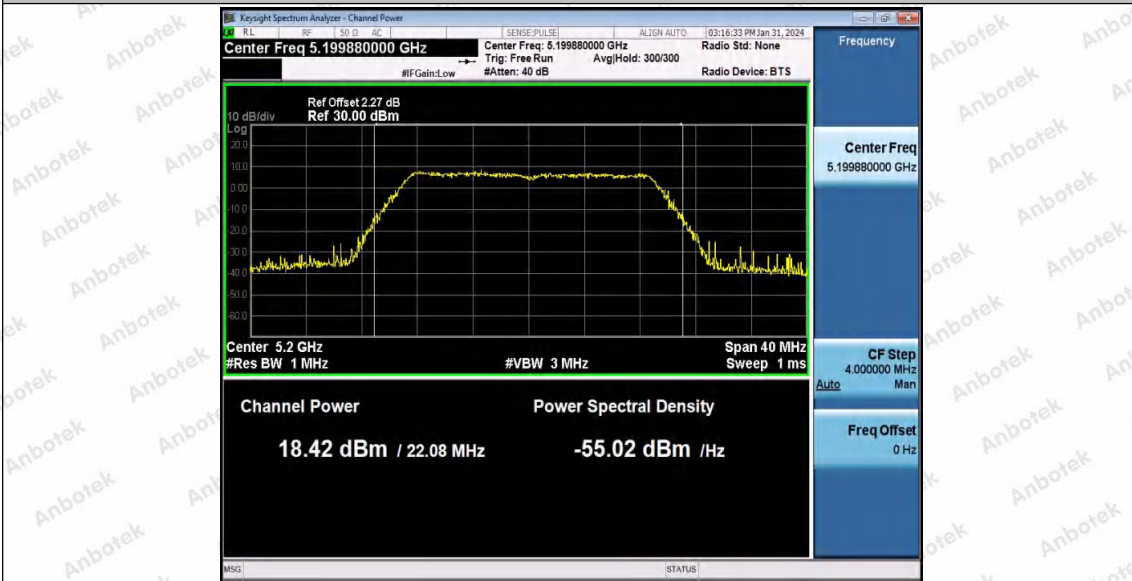

Hotline: 400-003-0500
 www.anbotek.com.cn

11N20SISO_Ant1_5180

11N20SISO_Ant1_5200

Shenzhen Anbotek Compliance Laboratory Limited

Address: 1/F., Building D, Sogood Science and Technology Park, Sanwei Community, Hangcheng Street, Bao'an District, Shenzhen, Guangdong, China.
Tel: (86) 0755-26066440 Fax: (86) 0755-26014772 Email: service@anbotek.com