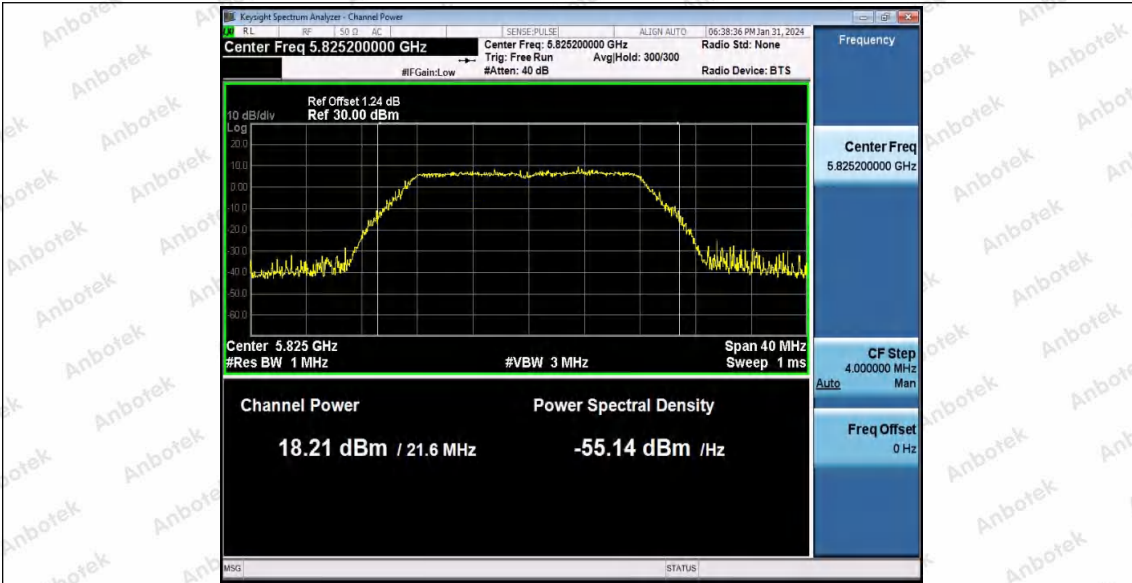

11N20SISO_Ant1_5180