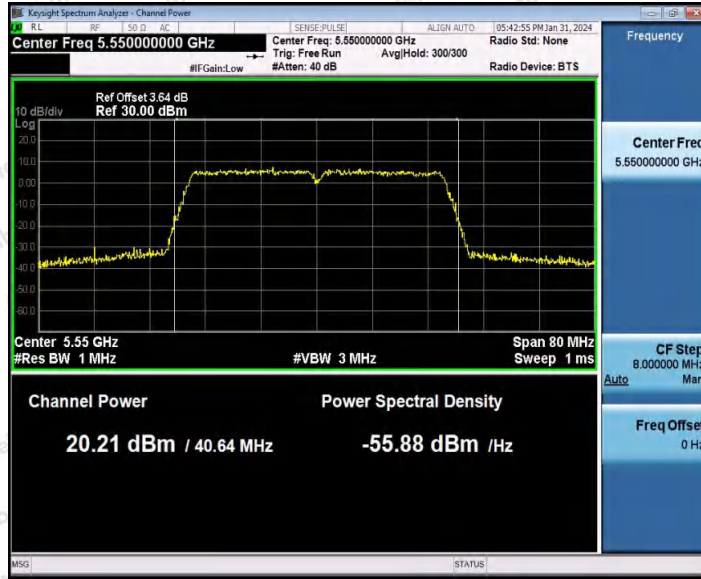

11N40SISO_Ant1_5670