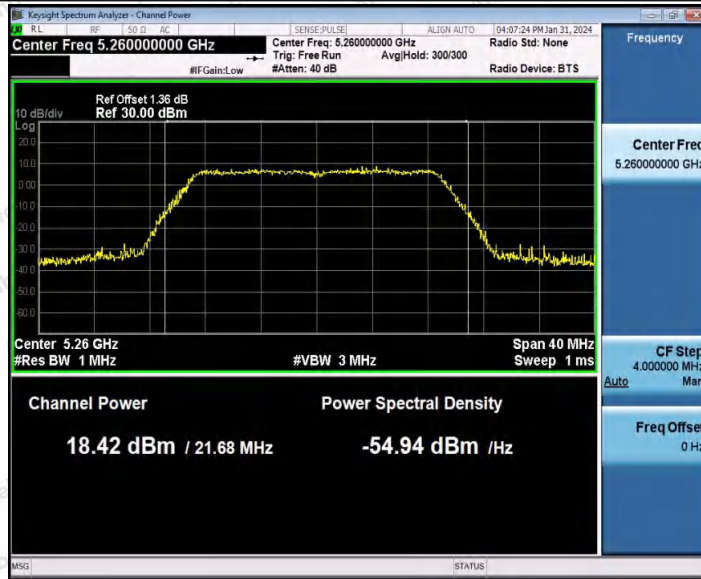

11AC20SISO_Ant1_5300