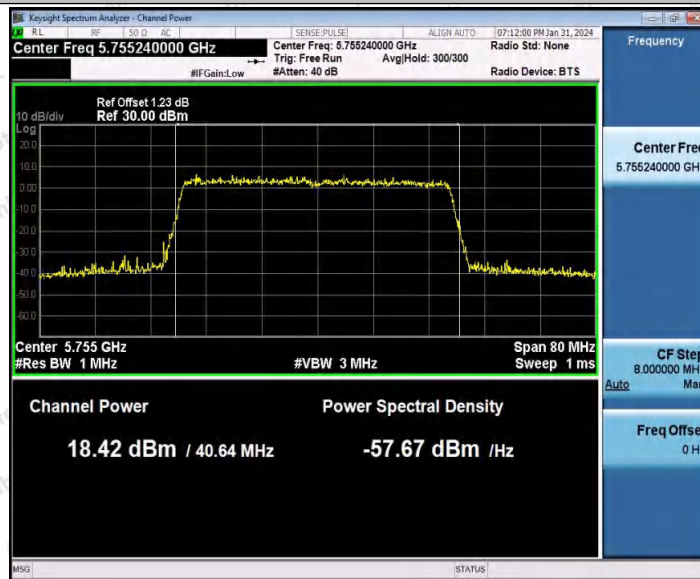

Shenzhen Anbotek Compliance Laboratory Limited

Address: 1/F., Building D, Sogood Science and Technology Park, Sanwei Community, Hangcheng Street, Bao'an District, Shenzhen, Guangdong, China.
Tel: (86) 0755-26066440 Fax: (86) 0755-26014772 Email: service@anbotek.com

Hotline
400-003-0500
www.anbotek.com.cn