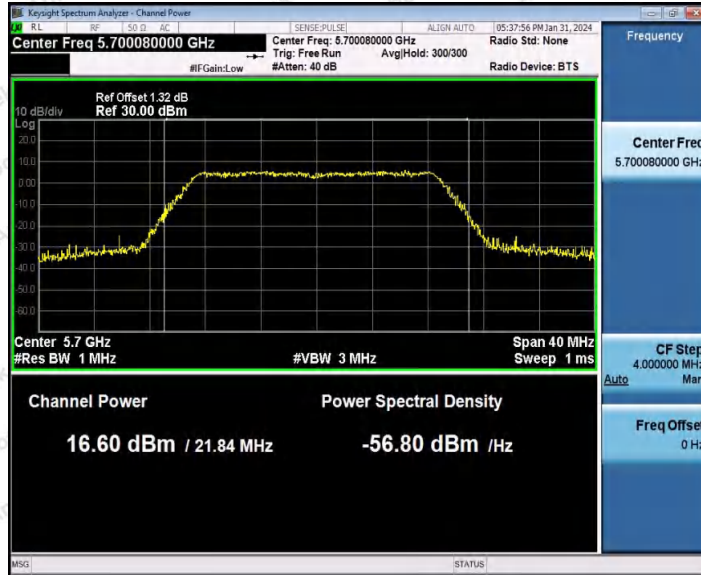

11N20SISO_Ant1_5700

11N20SISO_Ant1_5745

Shenzhen Anbotek Compliance Laboratory Limited

Address: 1/F., Building D, Sogood Science and Technology Park, Sanwei Community, Hangcheng Street, Bao'an District, Shenzhen, Guangdong, China.
Tel: (86) 0755-26066440 Fax: (86) 0755-26014772 Email: service@anbotek.com

Hotline
400-003-0500
www.anbotek.com.cn