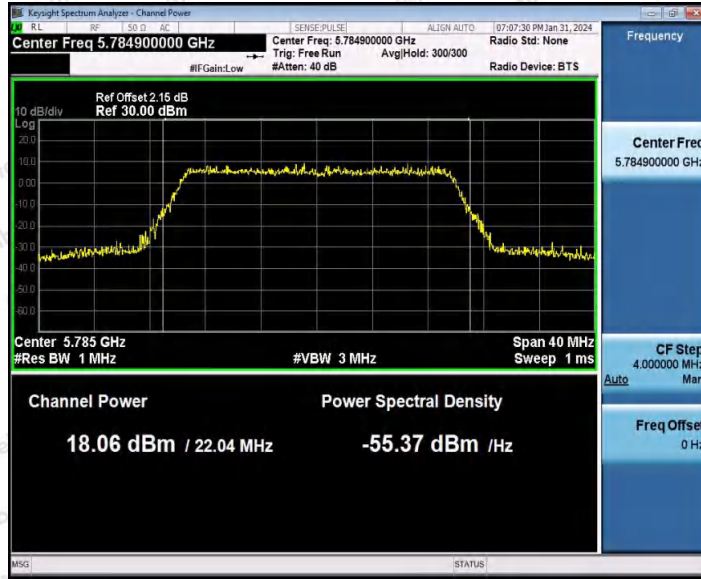

11AX20SISO_Ant1_5785