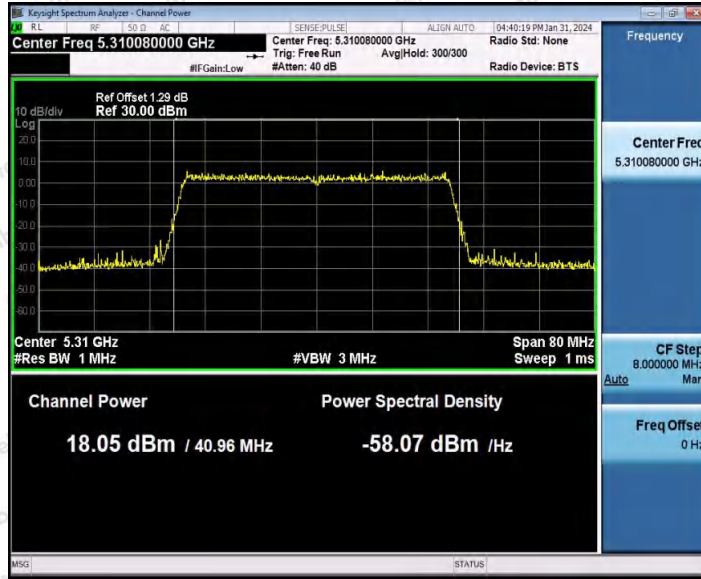

11AX40SISO_Ant1_5310