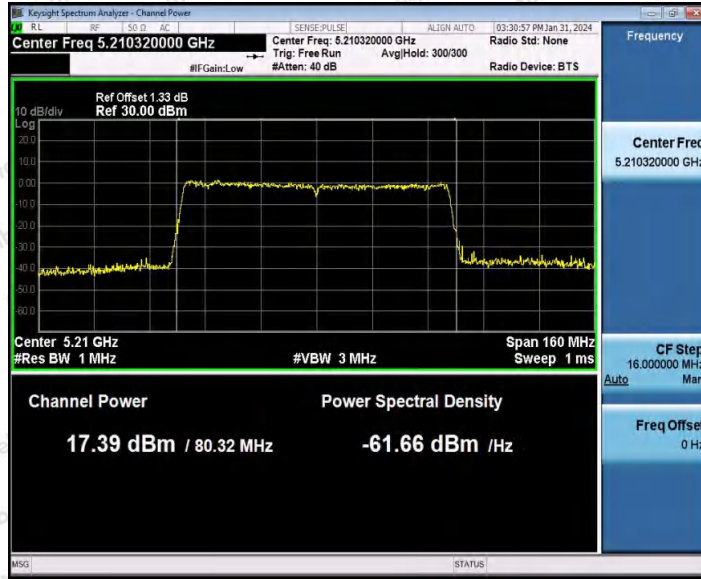

11AC80SISO_Ant1_5210