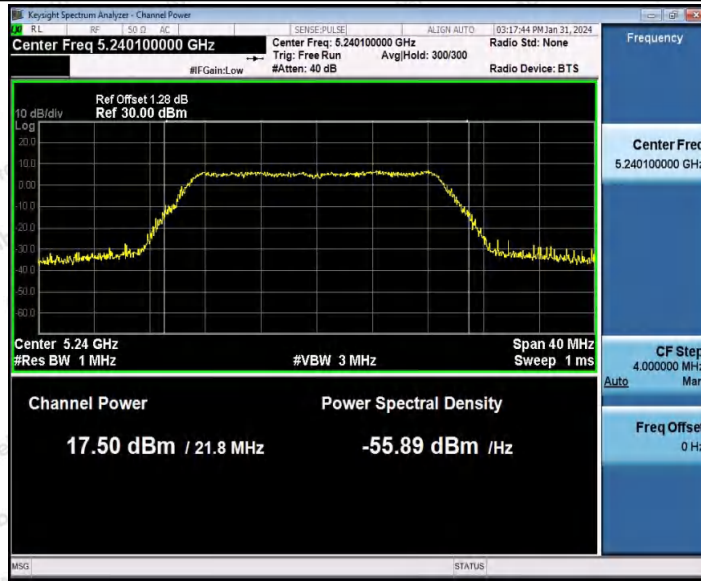

11N20SISO_Ant1_5260