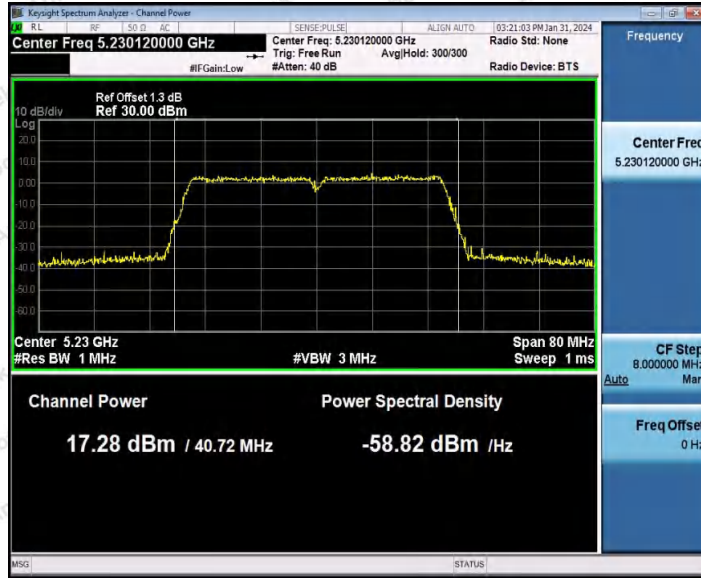

11N40SISO_Ant1_5230

11N40SISO_Ant1_5270

Shenzhen Anbotek Compliance Laboratory Limited

Address: 1/F., Building D, Sogood Science and Technology Park, Sanwei Community, Hangcheng Street, Bao'an District, Shenzhen, Guangdong, China.
Tel: (86) 0755-26066440 Fax: (86) 0755-26014772 Email: service@anbotek.com

Hotline
400-003-0500
www.anbotek.com.cn