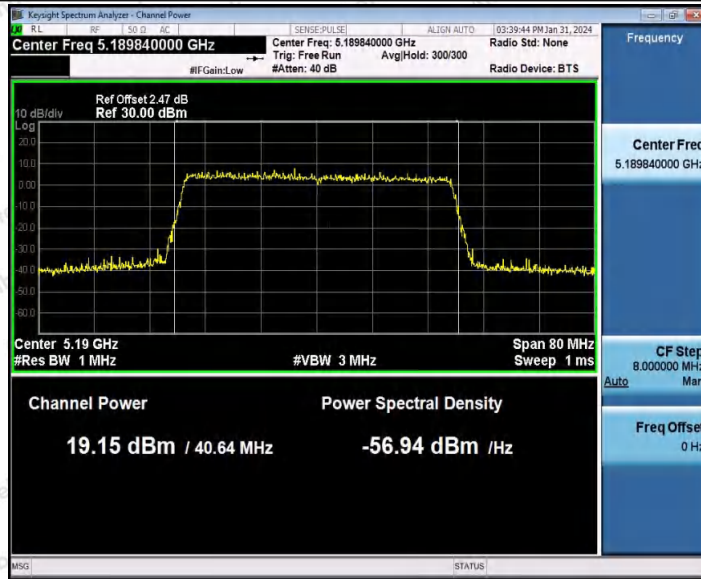

11AX40SISO_Ant1_5230