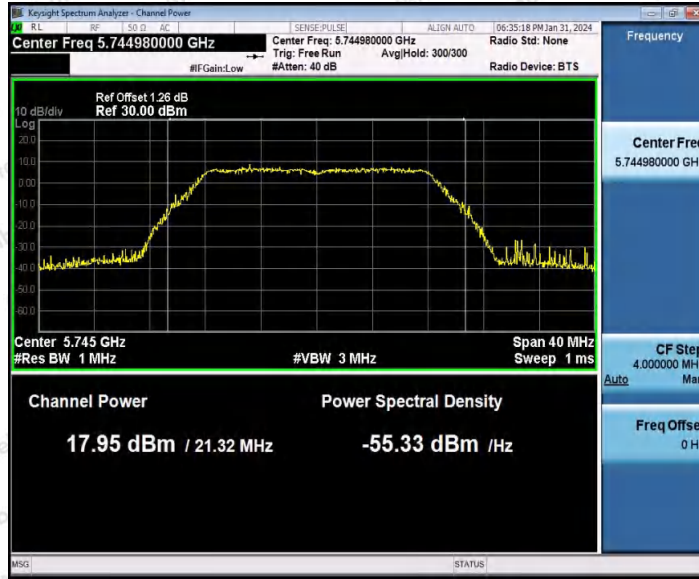

11A_Ant1_5785