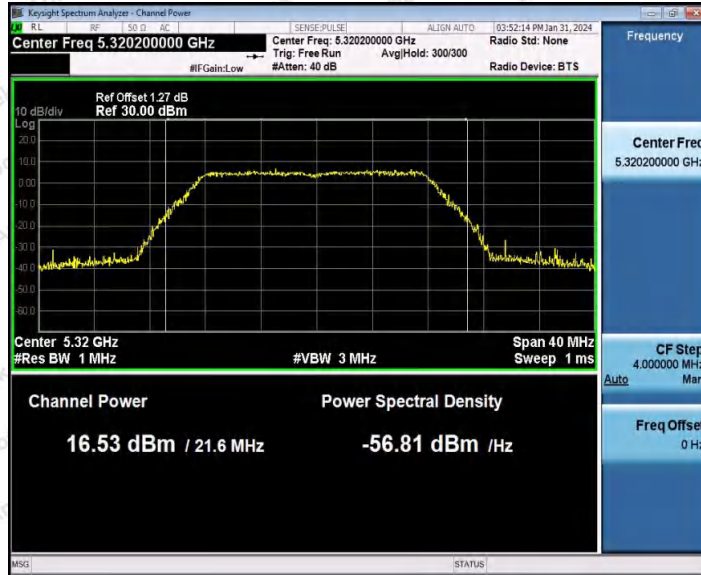

11A_Ant1_5500

Shenzhen Anbotek Compliance Laboratory Limited

Address: 1/F., Building D, Sogood Science and Technology Park, Sanwei Community, Hangcheng Street, Bao'an District, Shenzhen, Guangdong, China.
Tel: (86) 0755-26066440 Fax: (86) 0755-26014772 Email: service@anbotek.com

Hotline: 400-003-0500
www.anbotek.com.cn