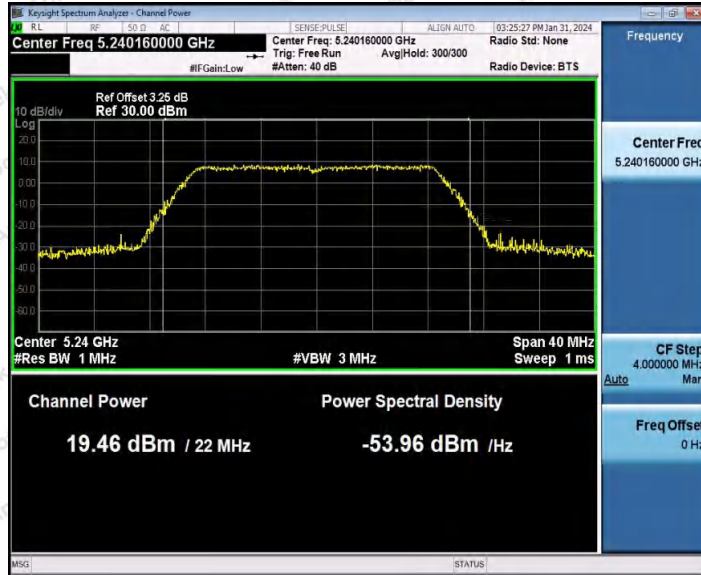

11AC20SISO_Ant1_5240

11AC20SISO_Ant1_5260

Shenzhen Anbotek Compliance Laboratory Limited

Address: 1/F., Building D, Sogood Science and Technology Park, Sanwei Community, Hangcheng Street, Bao'an District, Shenzhen, Guangdong, China.
Tel: (86) 0755-26066440 Fax: (86) 0755-26014772 Email: service@anbotek.com

Hotline 400-003-0500
www.anbotek.com.cn