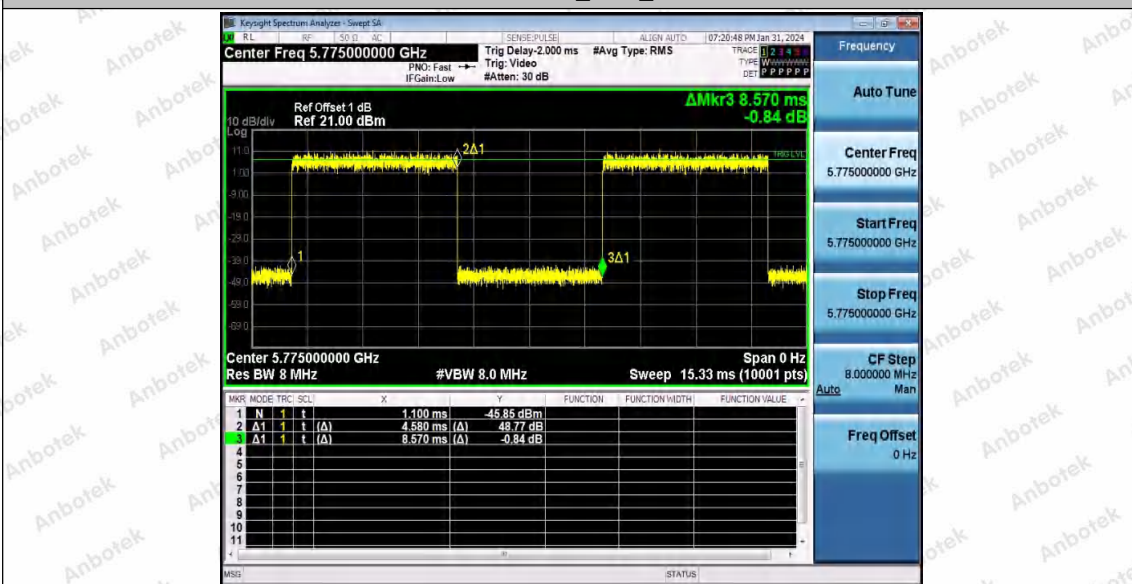

Shenzhen Anbotek Compliance Laboratory Limited

Address:1/F.,Building D,Sogood Science and Technology Park, Sanwei Community, Hangcheng Street, Bao'an District, Shenzhen, Guangdong, China.
Tel:(86) 0755-26066440 Fax:(86) 0755-26014772 Email:service@anbotek.com

Hotline 400-003-0500
www.anbotek.com.cn