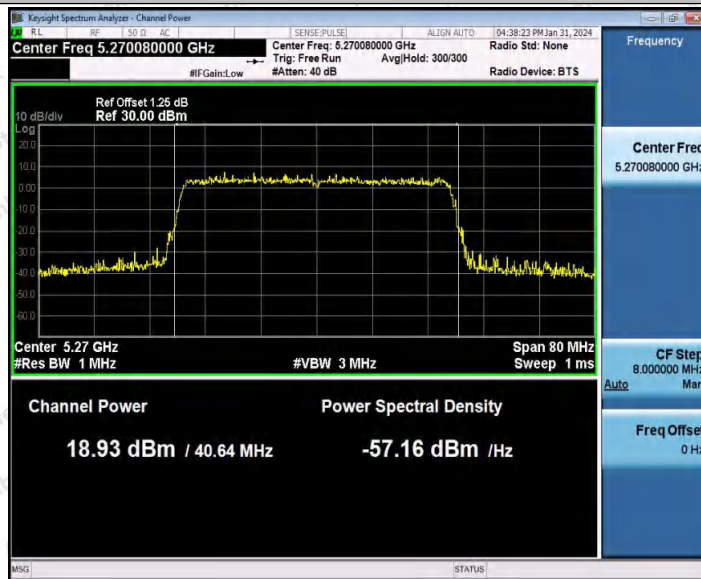

Hotline
400-003-0500
www.anbotek.com.cn

11AX40SISO_Ant1_5230

11AX40SISO_Ant1_5270

Shenzhen Anbotek Compliance Laboratory Limited

Address: 1/F., Building D, Sogood Science and Technology Park, Sanwei Community, Hangcheng Street, Bao'an District, Shenzhen, Guangdong, China.
Tel: (86) 0755-26066440 Fax: (86) 0755-26014772 Email: service@anbotek.com