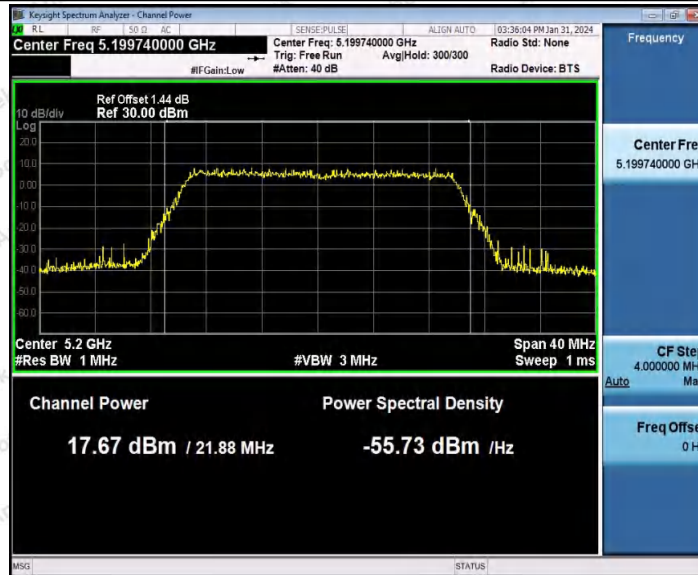

11AX20SISO_Ant1_5200

11AX20SISO_Ant1_5240

Shenzhen Anbotek Compliance Laboratory Limited

Address: 1/F., Building D, Sogood Science and Technology Park, Sanwei Community, Hangcheng Street, Bao'an District, Shenzhen, Guangdong, China.
Tel: (86) 0755-26066440 Fax: (86) 0755-26014772 Email: service@anbotek.com

Hotline
400-003-0500
www.anbotek.com.cn