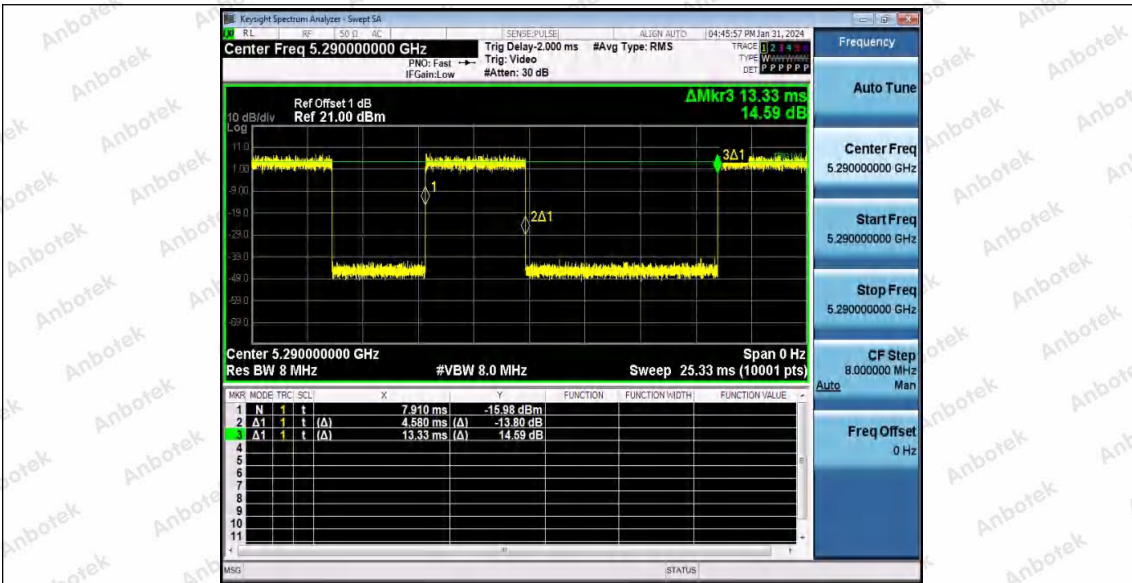

11AX80SISO_Ant1_5530