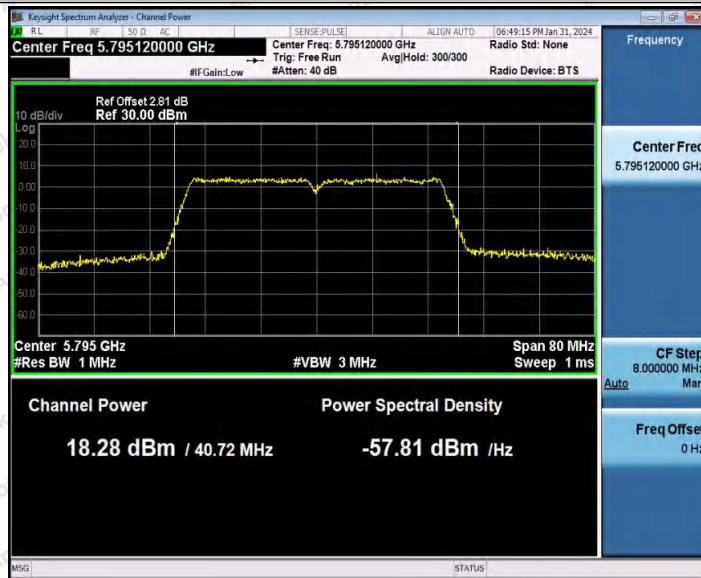

11A20SISO_Ant1_5180