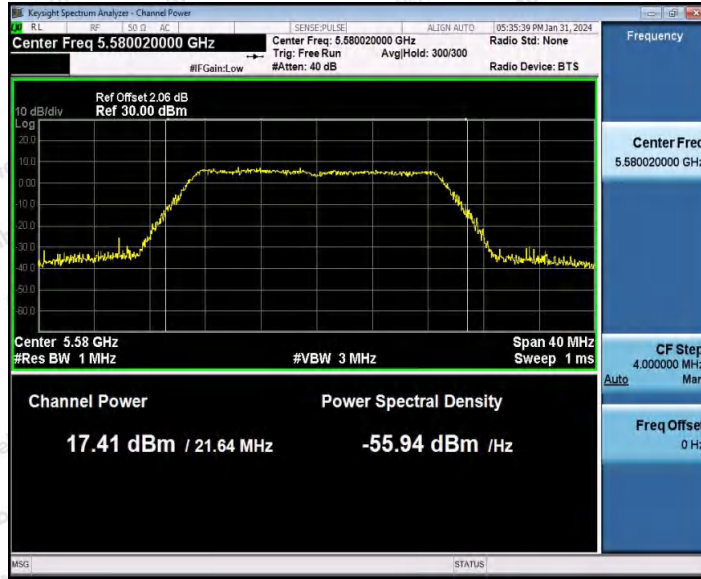

11N20SISO_Ant1_5580