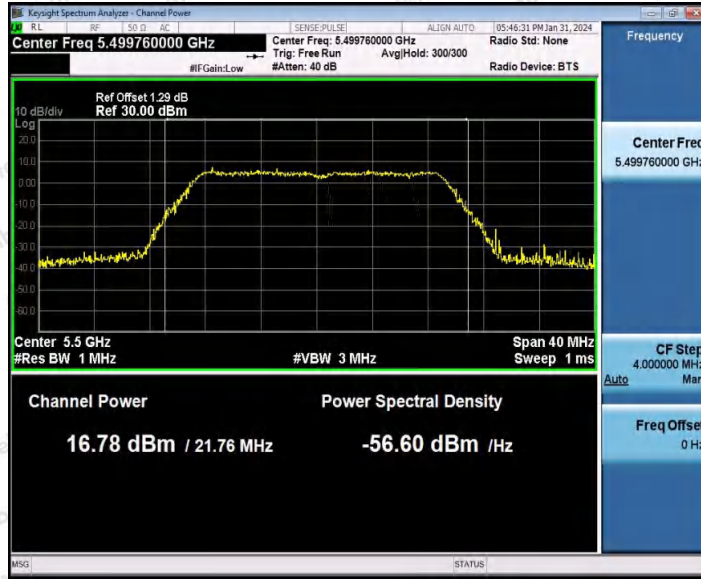

11AC20SISO_Ant1_5500