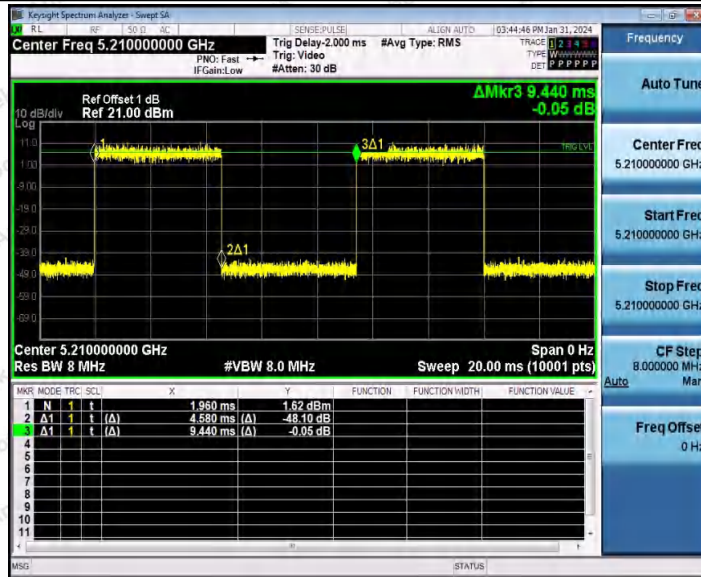

11AX80SISO_Ant1_5290

Shenzhen Anbotek Compliance Laboratory Limited

Address: 1/F., Building D, Sogood Science and Technology Park, Sanwei Community, Hangcheng Street, Bao'an District, Shenzhen, Guangdong, China.
Tel: (86) 0755-26066440 Fax: (86) 0755-26014772 Email: service@anbotek.com

Hotline 400-003-0500
www.anbotek.com.cn