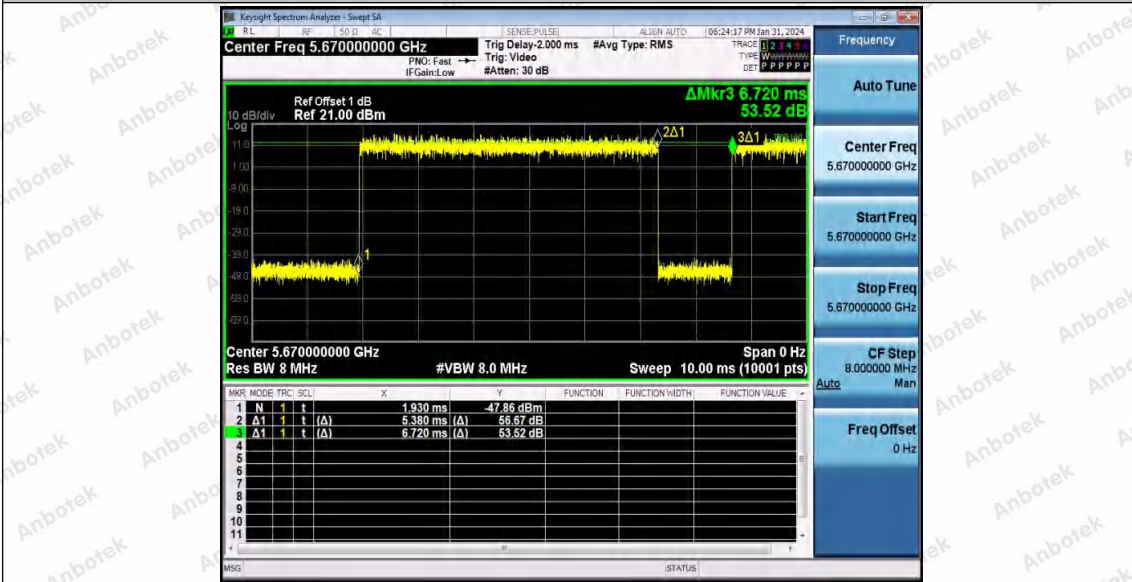

11AX40SISO_Ant1_5670

11AX40SISO_Ant1_5755

Shenzhen Anbotek Compliance Laboratory Limited

Address: 1/F., Building D, Sogood Science and Technology Park, Sanwei Community, Hangcheng Street, Bao'an District, Shenzhen, Guangdong, China.
 Tel: (86) 0755-26066440 Fax: (86) 0755-26014772 Email: service@anbotek.com