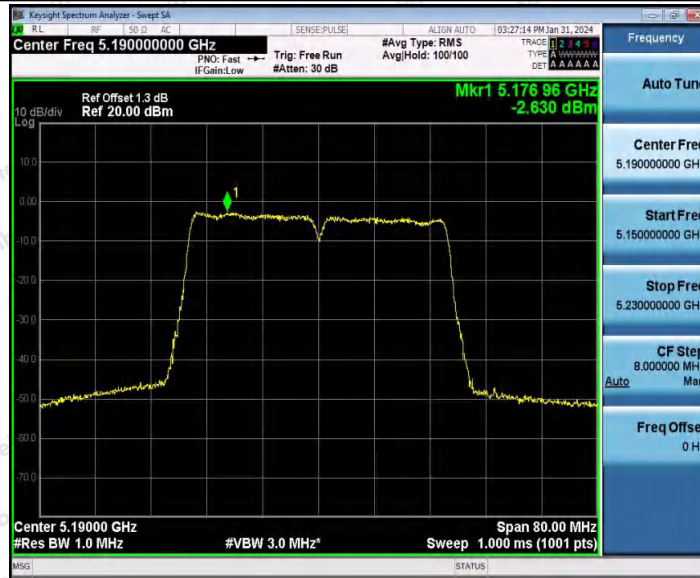

11AC40SISO_Ant1_5190