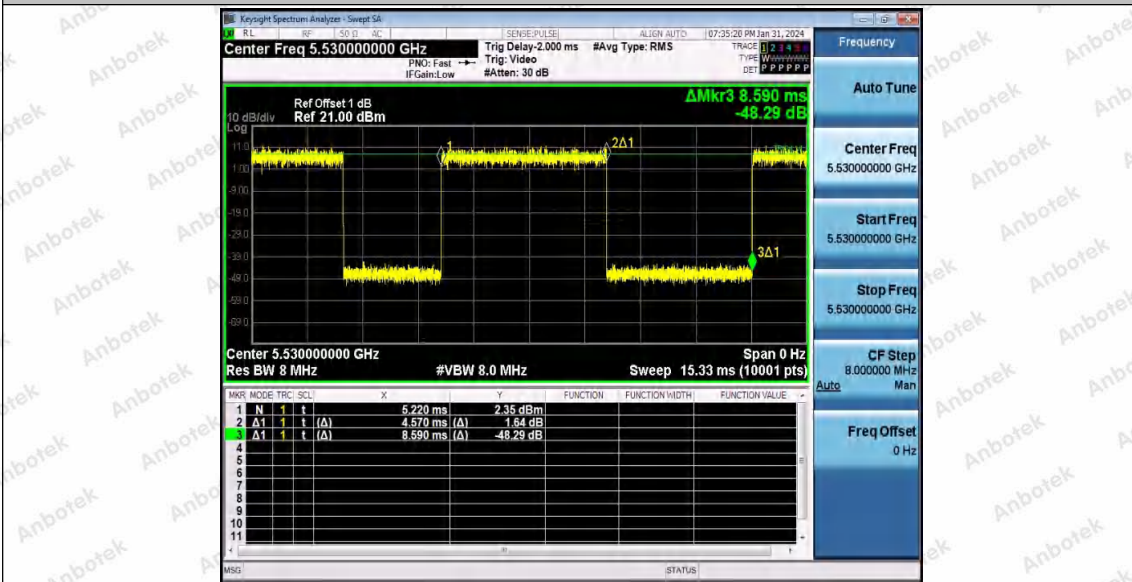

11AX80SISO_Ant1_5775