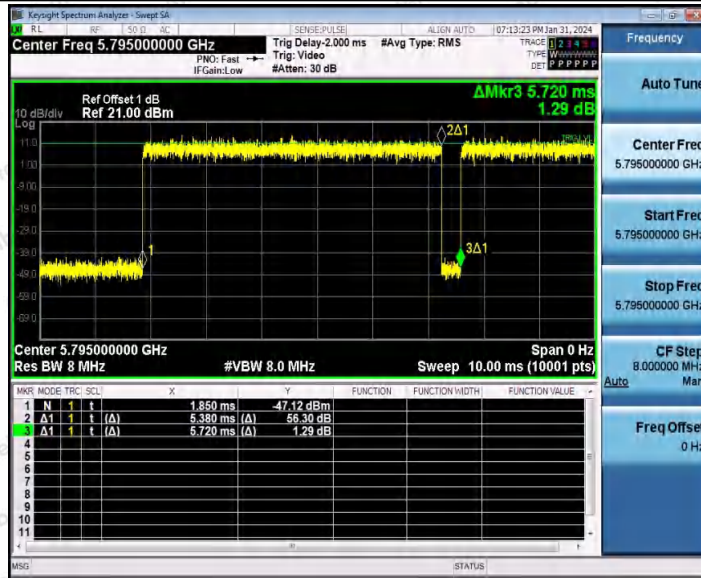

11AX40SISO_Ant1_5795

11AX80SISO_Ant1_5210