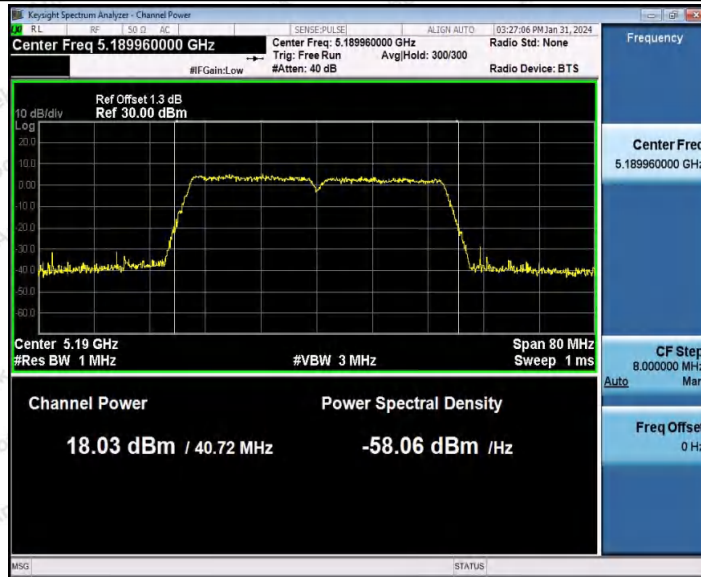

11AC40SISO_Ant1_5190

11AC40SISO_Ant1_5230

Shenzhen Anbotek Compliance Laboratory Limited

Address: 1/F., Building D, Sogood Science and Technology Park, Sanwei Community, Hangcheng Street, Bao'an District, Shenzhen, Guangdong, China.
Tel: (86) 0755-26066440 Fax: (86) 0755-26014772 Email: service@anbotek.com

Hotline: 400-003-0500
www.anbotek.com.cn