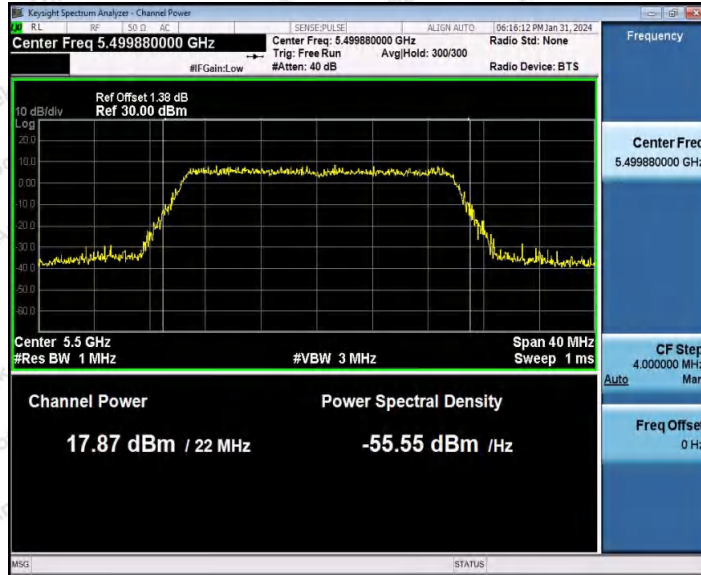

11AX20SISO_Ant1_5500

11AX20SISO_Ant1_5580

Shenzhen Anbotek Compliance Laboratory Limited

Address: 1/F., Building D, Sogood Science and Technology Park, Sanwei Community, Hangcheng Street, Bao'an District, Shenzhen, Guangdong, China.
Tel: (86) 0755-26066440 Fax: (86) 0755-26014772 Email: service@anbotek.com

Hotline
400-003-0500
www.anbotek.com.cn