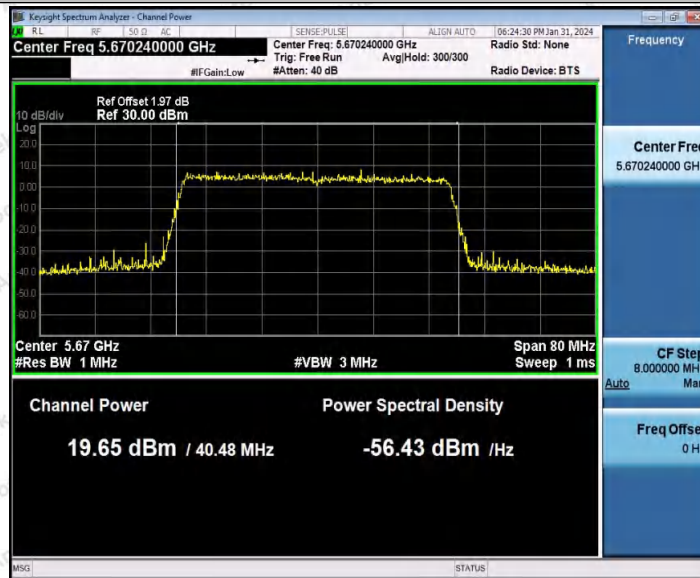

11AX40SISO_Ant1_5755