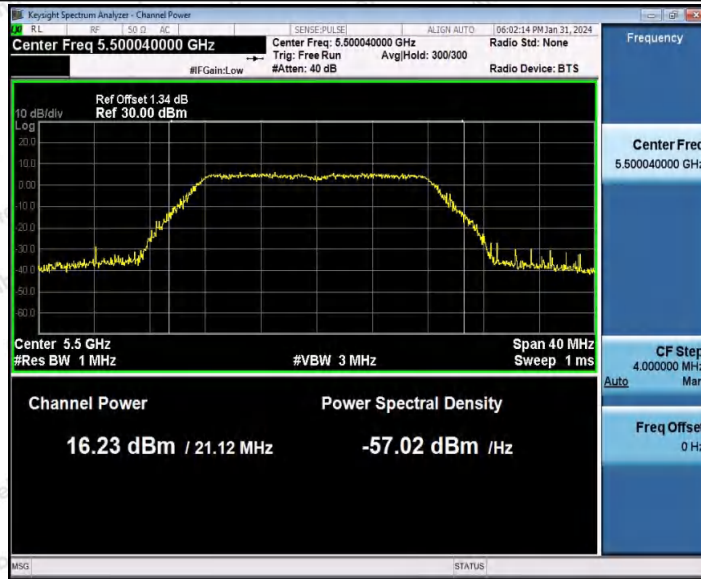

11A_Ant1_5580