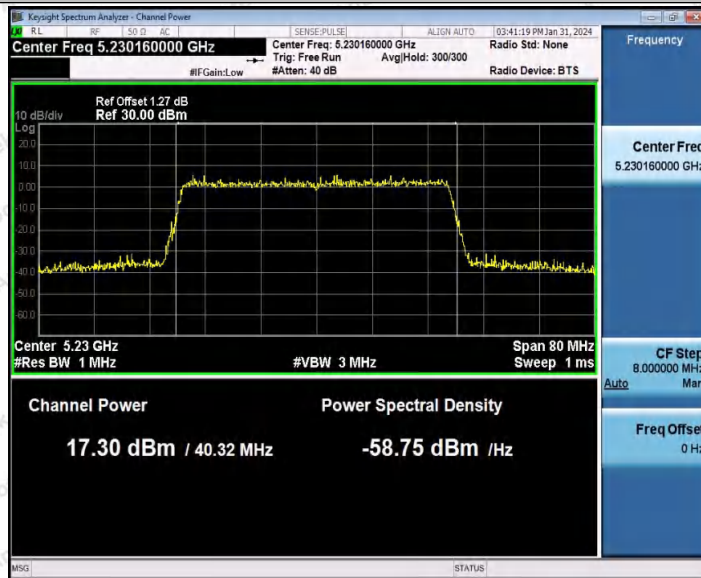

11AX40SISO_Ant1_5270