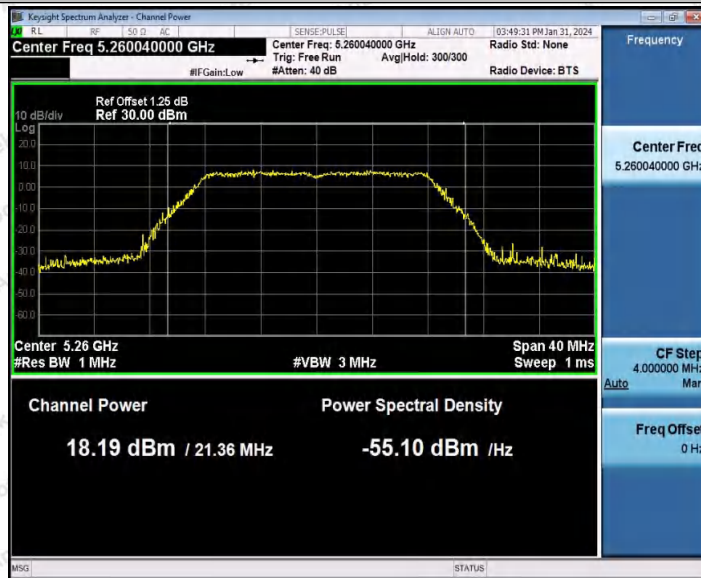

11A_Ant1_5280