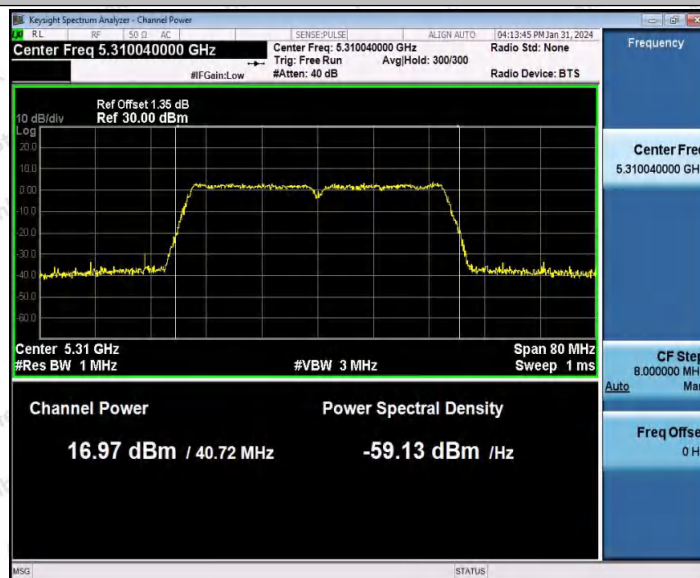

Shenzhen Anbotek Compliance Laboratory Limited

Address: 1/F., Building D, Sogood Science and Technology Park, Sanwei Community, Hangcheng Street, Bao'an District, Shenzhen, Guangdong, China.
Tel: (86) 0755-26066440 Fax: (86) 0755-26014772 Email: service@anbotek.com

Hotline
400-003-0500
www.anbotek.com.cn