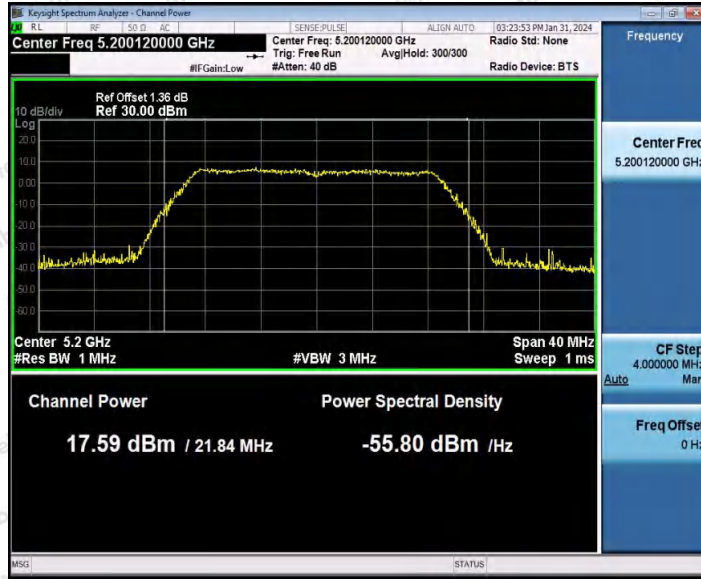

11AC20SISO_Ant1_5200