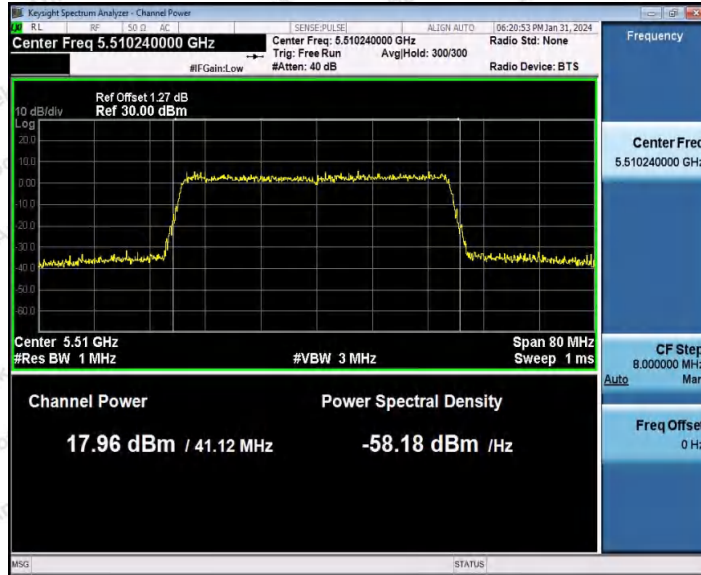

11AX40SISO_Ant1_5510

11AX40SISO_Ant1_5550

Shenzhen Anbotek Compliance Laboratory Limited

Address: 1/F., Building D, Sogood Science and Technology Park, Sanwei Community, Hangcheng Street, Bao'an District, Shenzhen, Guangdong, China.
Tel: (86) 0755-26066440 Fax: (86) 0755-26014772 Email: service@anbotek.com

Hotline: 400-003-0500
www.anbotek.com.cn