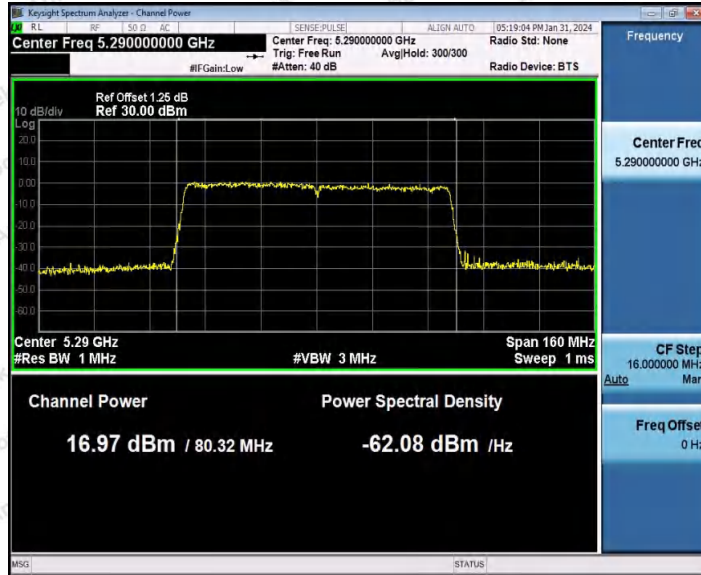

11AC80SISO_Ant1_5290

11AC80SISO_Ant1_5530

Shenzhen Anbotek Compliance Laboratory Limited

Address: 1/F., Building D, Sogood Science and Technology Park, Sanwei Community, Hangcheng Street, Bao'an District, Shenzhen, Guangdong, China.
Tel: (86) 0755-26066440 Fax: (86) 0755-26014772 Email: service@anbotek.com

Hotline
400-003-0500
www.anbotek.com.cn