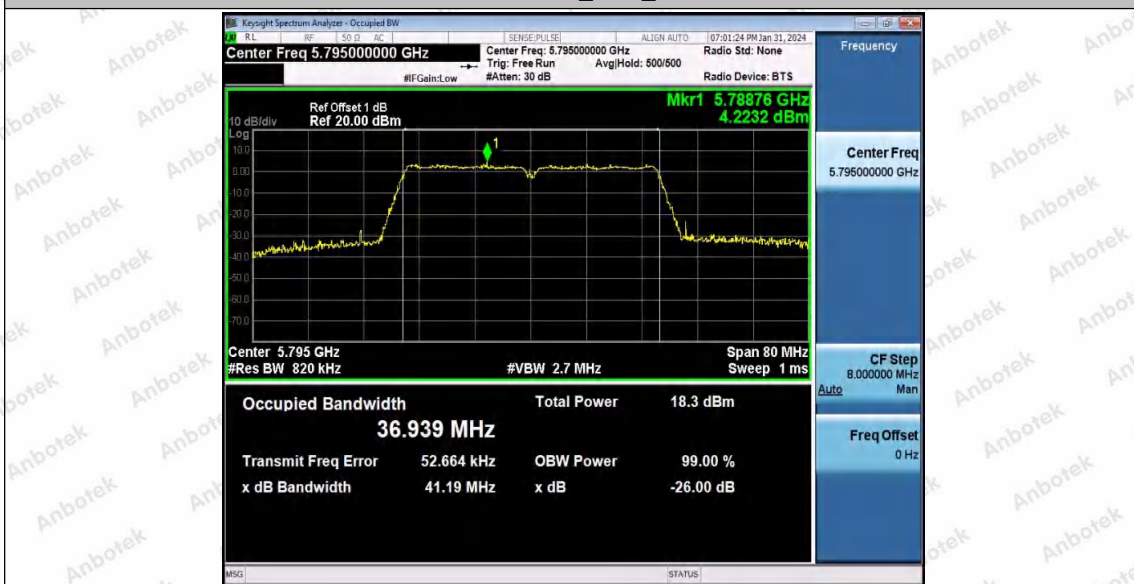

Shenzhen Anbotek Compliance Laboratory Limited

Address: 1/F., Building D, Sogood Science and Technology Park, Sanwei Community, Hangcheng Street, Bao'an District, Shenzhen, Guangdong, China.
Tel: (86) 0755-26066440 Fax: (86) 0755-26014772 Email: service@anbotek.com

Hotline 400-003-0500
www.anbotek.com.cn