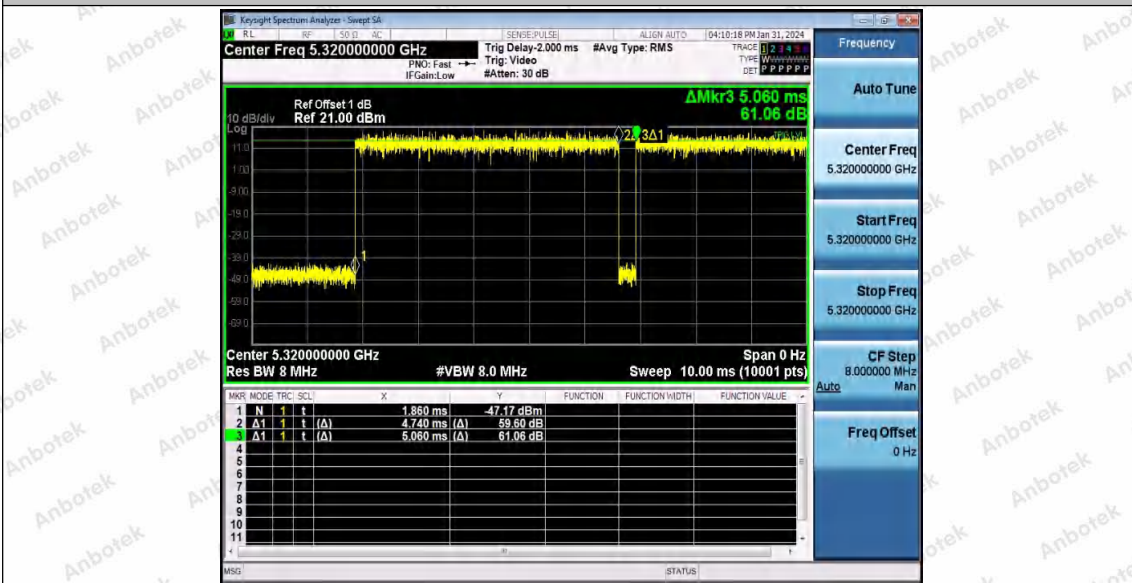

Hotline 400-003-0500  
www.anbotek.com.cn

11AC20SISO\_Ant1\_5300

11AC20SISO\_Ant1\_5320