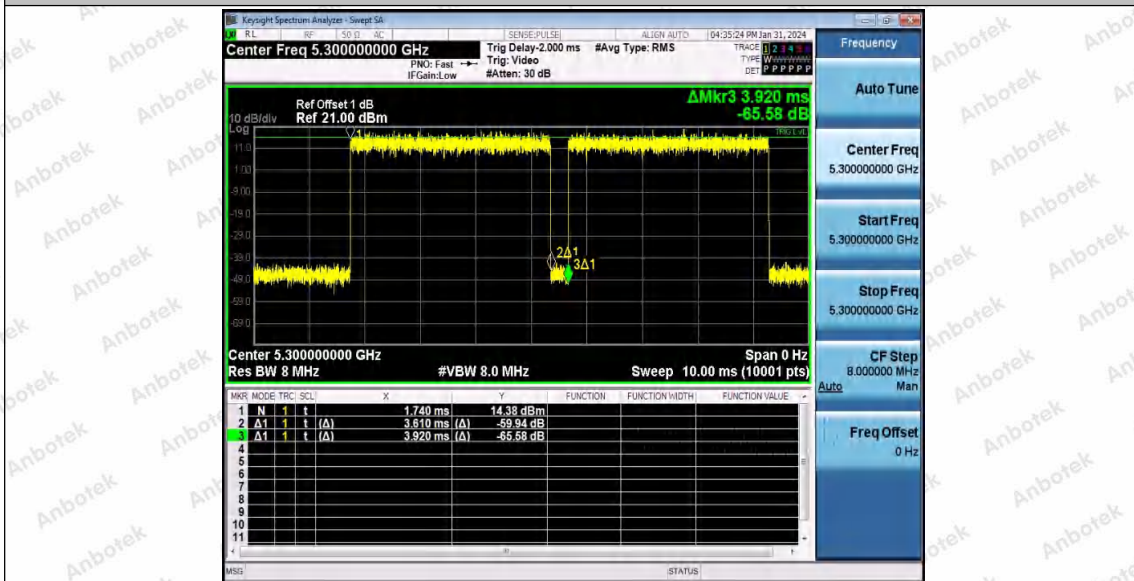

Hotline 400-003-0500  
 www.anbotek.com.cn

11AX20SISO\_Ant1\_5260

11AX20SISO\_Ant1\_5300