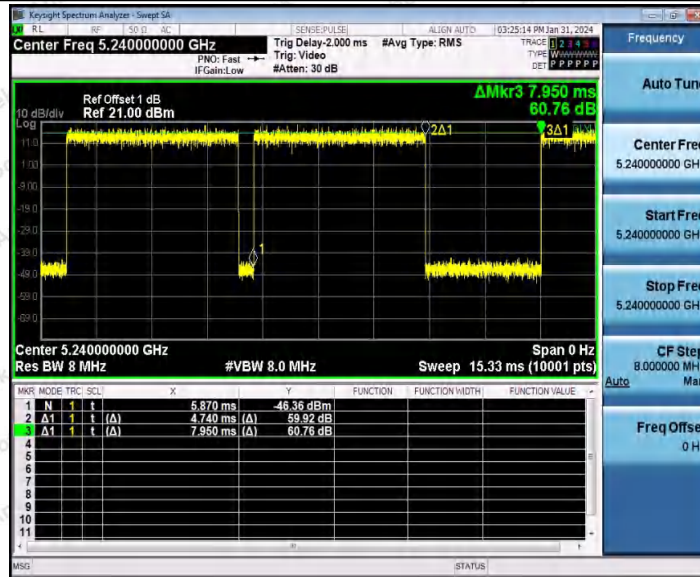

11AC20SISO_Ant1_5260

Shenzhen Anbotek Compliance Laboratory Limited

Address: 1/F., Building D, Sogood Science and Technology Park, Sanwei Community, Hangcheng Street, Bao'an District, Shenzhen, Guangdong, China.
Tel: (86) 0755-26066440 Fax: (86) 0755-26014772 Email: service@anbotek.com

Hotline 400-003-0500
www.anbotek.com.cn