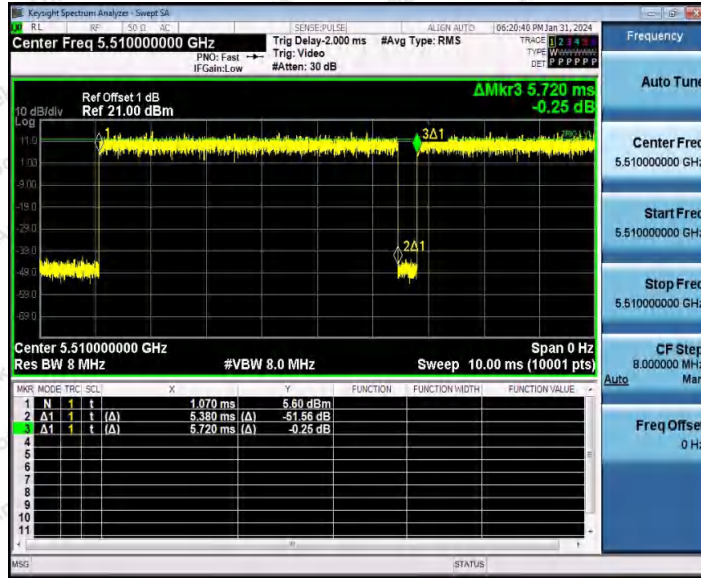

11AX40SISO_Ant1_5510

11AX40SISO_Ant1_5550

Shenzhen Anbotek Compliance Laboratory Limited

Address: 1/F., Building D, Sogood Science and Technology Park, Sanwei Community, Hangcheng Street, Bao'an District, Shenzhen, Guangdong, China.
Tel: (86) 0755-26066440 Fax: (86) 0755-26014772 Email: service@anbotek.com

Hotline
400-003-0500
www.anbotek.com.cn