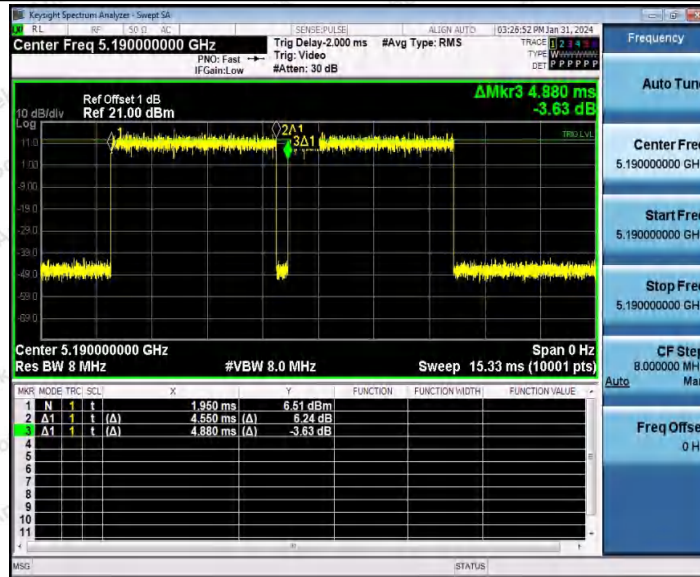

11AC40SISO_Ant1_5190

11AC40SISO_Ant1_5230

Shenzhen Anbotek Compliance Laboratory Limited

Address: 1/F., Building D, Sogood Science and Technology Park, Sanwei Community, Hangcheng Street, Bao'an District, Shenzhen, Guangdong, China.
Tel: (86) 0755-26066440 Fax: (86) 0755-26014772 Email: service@anbotek.com

Hotline 400-003-0500
www.anbotek.com.cn