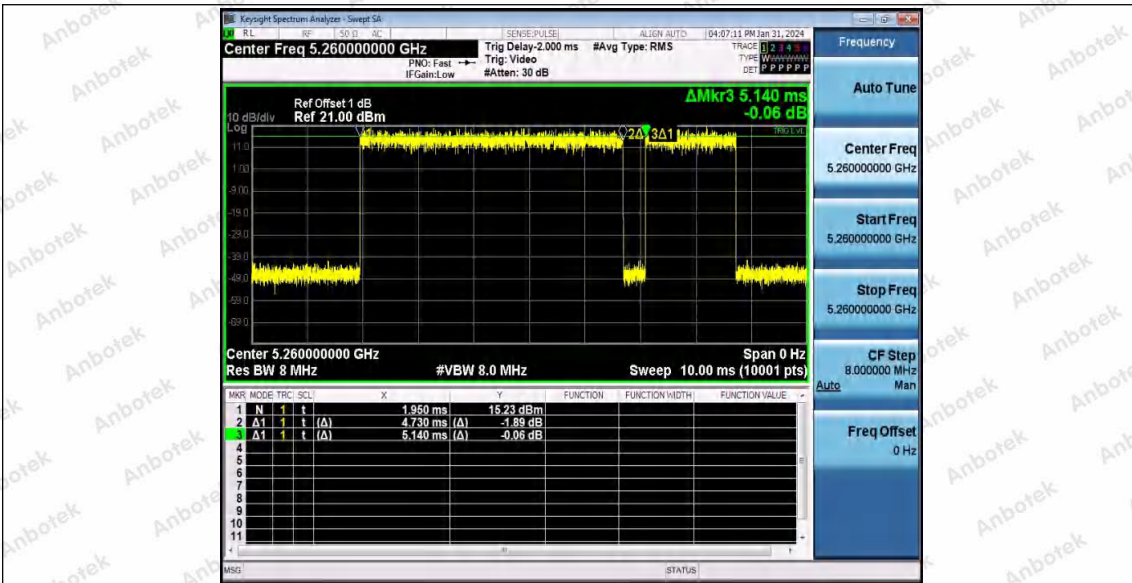

Hotline 400-003-0500  
www.anbotek.com.cn

11AC20SISO\_Ant1\_5300

11AC20SISO\_Ant1\_5320