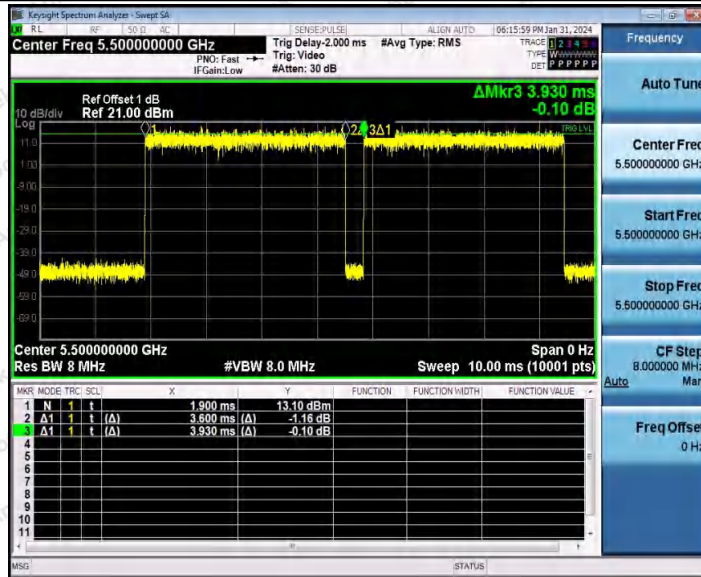

11AX20SISO_Ant1_5580

Shenzhen Anbotek Compliance Laboratory Limited

Address: 1/F., Building D, Sogood Science and Technology Park, Sanwei Community, Hangcheng Street, Bao'an District, Shenzhen, Guangdong, China.
Tel: (86) 0755-26066440 Fax: (86) 0755-26014772 Email: service@anbotek.com

Hotline 400-003-0500
www.anbotek.com.cn