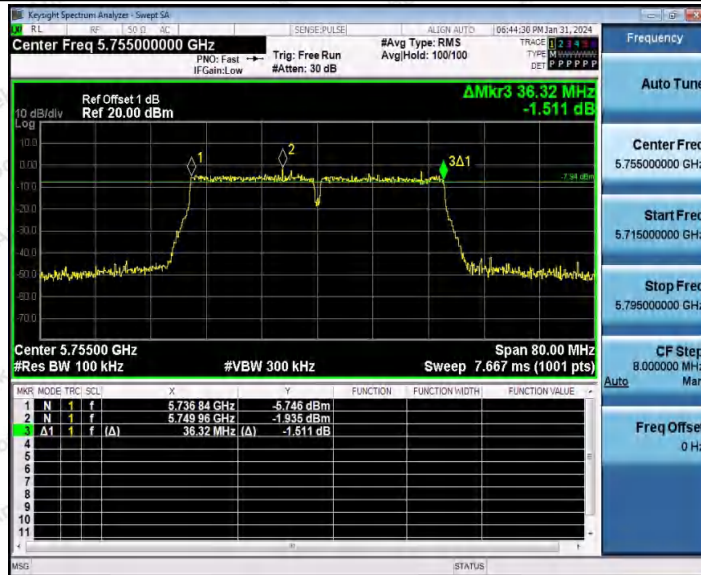

11N40SISO_Ant1_5755

11N40SISO_Ant1_5795

Shenzhen Anbotek Compliance Laboratory Limited

Address: 1/F., Building D, Sogood Science and Technology Park, Sanwei Community, Hangcheng Street, Bao'an District, Shenzhen, Guangdong, China.
Tel: (86) 0755-26066440 Fax: (86) 0755-26014772 Email: service@anbotek.com

Hotline 400-003-0500
www.anbotek.com.cn