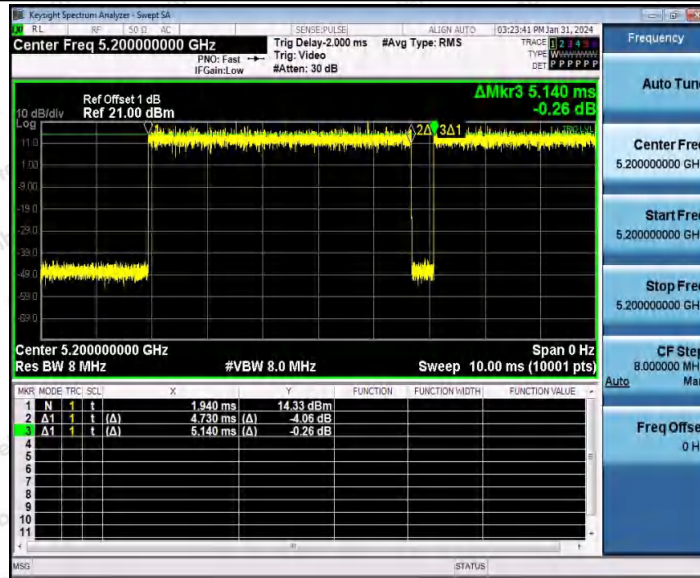

11AC20SISO_Ant1_5240