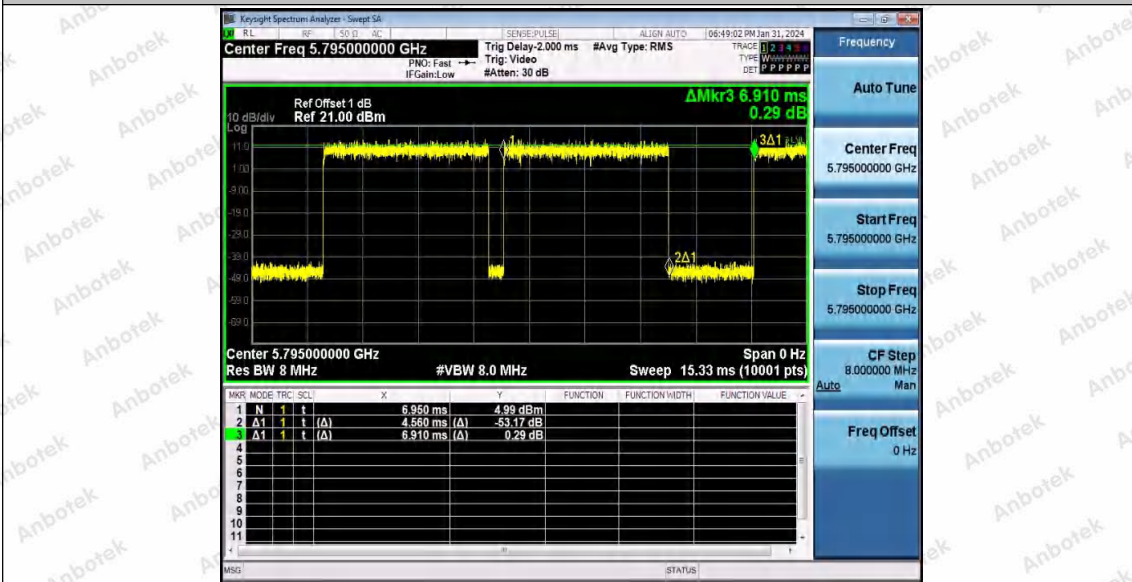

Hotline 400-003-0500  
 www.anbotek.com.cn

11N40SISO\_Ant1\_5795

11AC20SISO\_Ant1\_5180