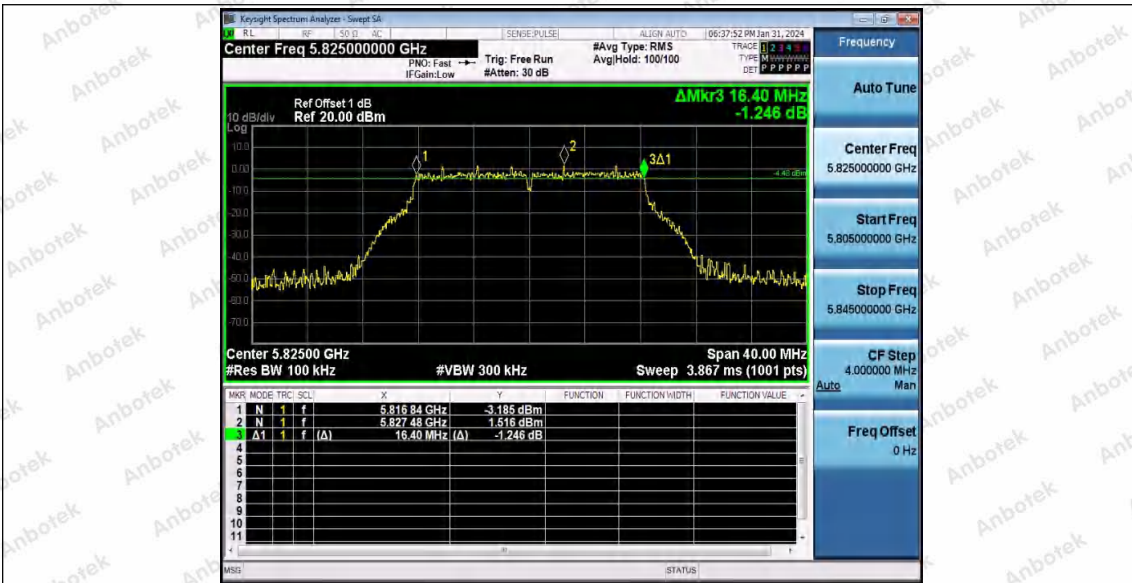

Shenzhen Anbotek Compliance Laboratory Limited

Address: 1/F., Building D, Sogood Science and Technology Park, Sanwei Community, Hangcheng Street, Bao'an District, Shenzhen, Guangdong, China.
Tel: (86) 0755-26066440 Fax: (86) 0755-26014772 Email: service@anbotek.com

Hotline 400-003-0500
www.anbotek.com.cn