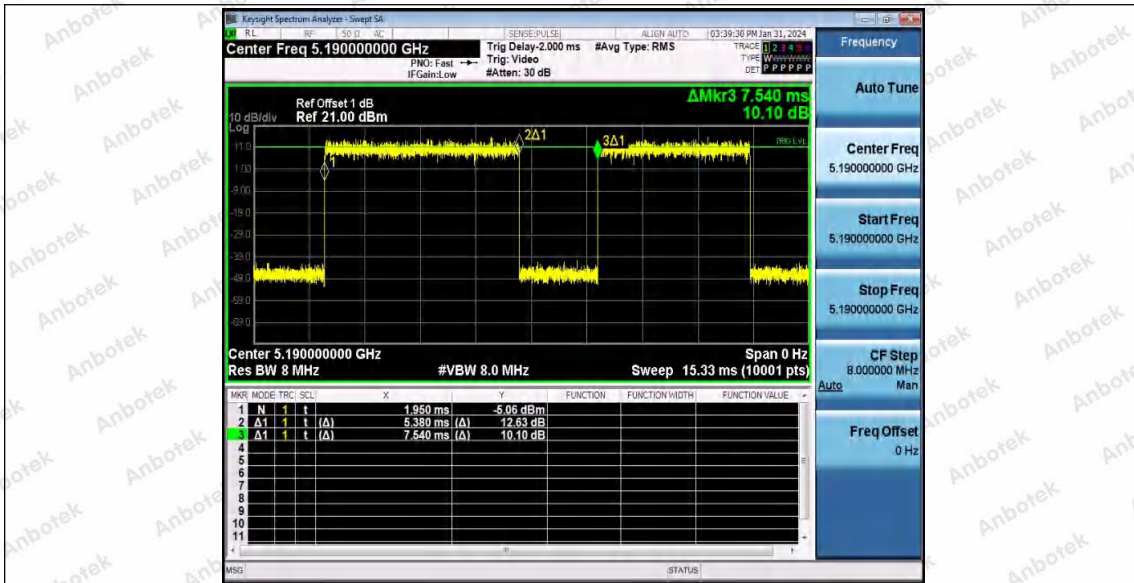

11AX40SISO_Ant1_5230