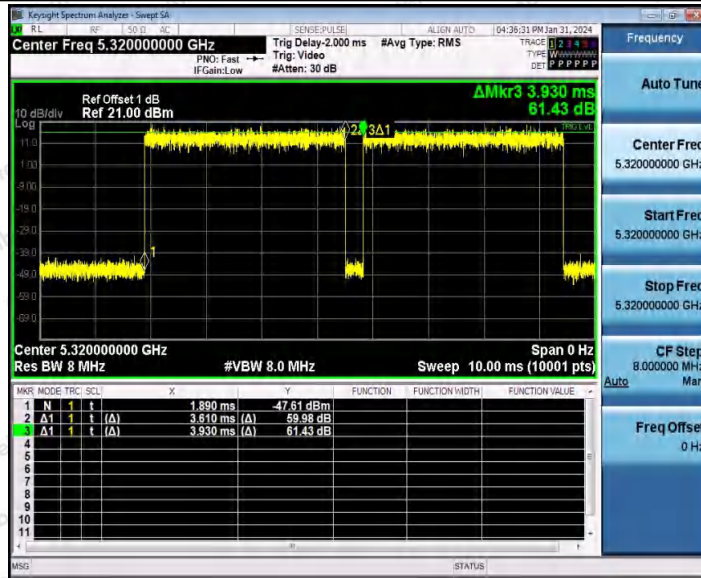

11AX20SISO_Ant1_5320

11AX20SISO_Ant1_5500