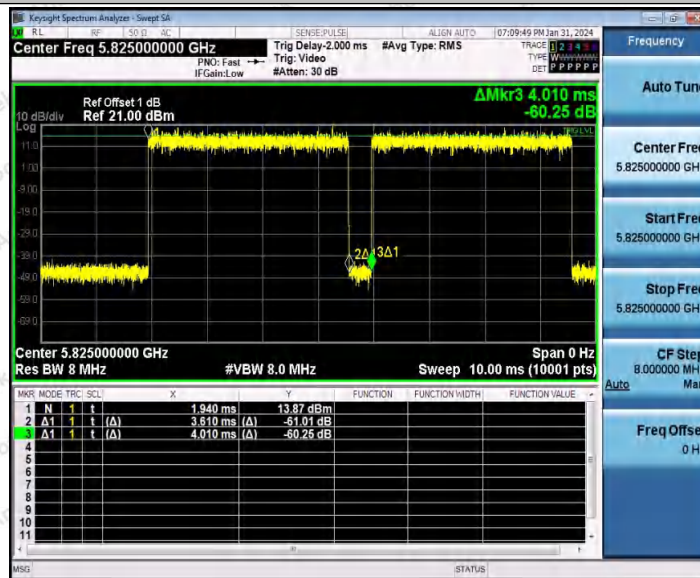

Hotline 400-003-0500  
 www.anbotek.com.cn

11AX20SISO\_Ant1\_5785

11AX20SISO\_Ant1\_5825

11AX40SISO\_Ant1\_5190