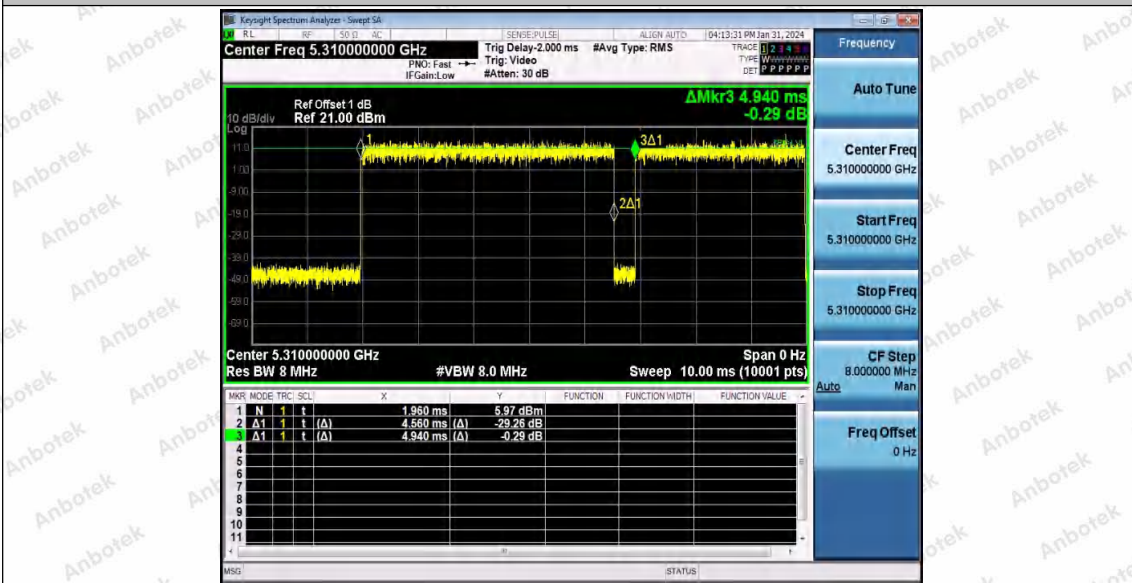

Hotline 400-003-0500  
www.anbotek.com.cn

11AC40SISO\_Ant1\_5270

11AC40SISO\_Ant1\_5310