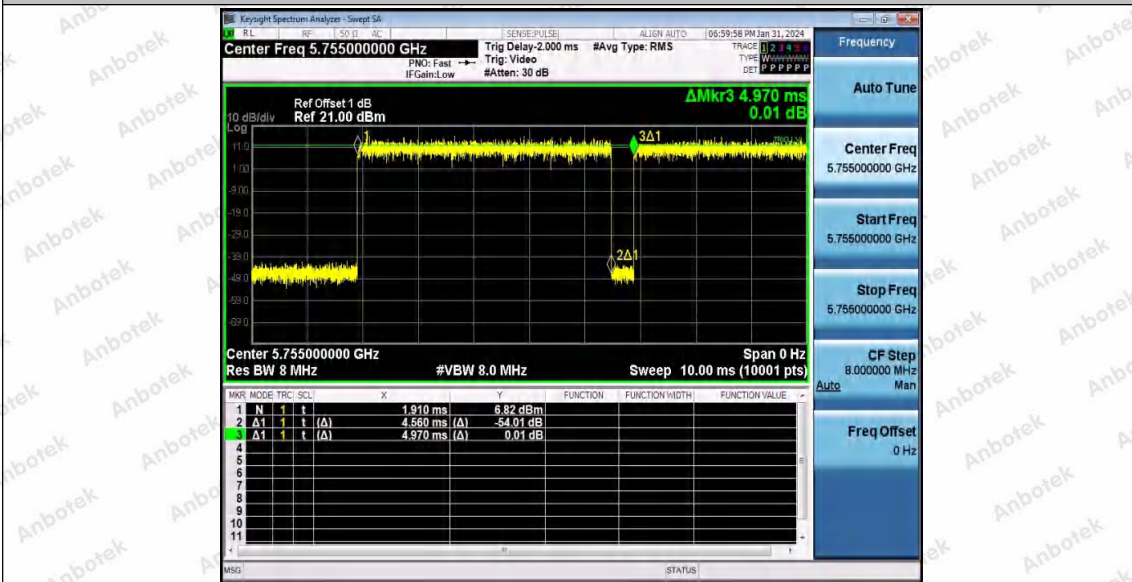

Hotline  
400-003-0500  
www.anbotek.com.cn

11AC40SISO\_Ant1\_5755

11AC40SISO\_Ant1\_5795