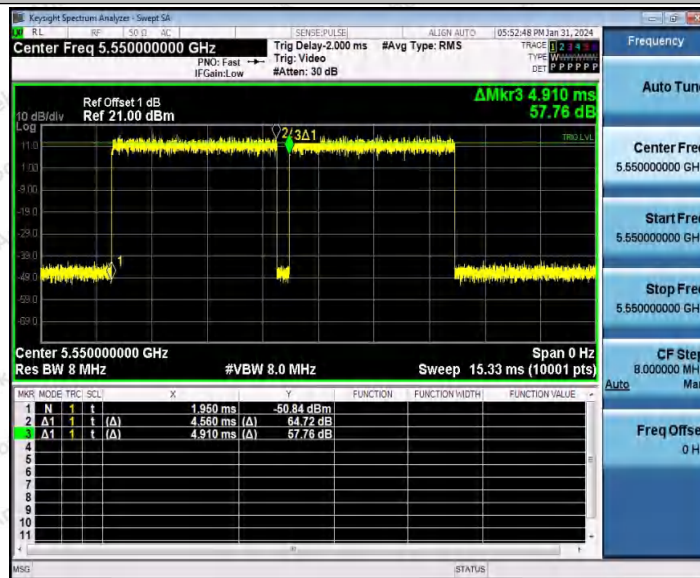

11AC40SISO_Ant1_5550

11AC40SISO_Ant1_5670

Shenzhen Anbotek Compliance Laboratory Limited

Address: 1/F., Building D, Sogood Science and Technology Park, Sanwei Community, Hangcheng Street, Bao'an District, Shenzhen, Guangdong, China.
Tel: (86) 0755-26066440 Fax: (86) 0755-26014772 Email: service@anbotek.com

Hotline
400-003-0500
www.anbotek.com.cn