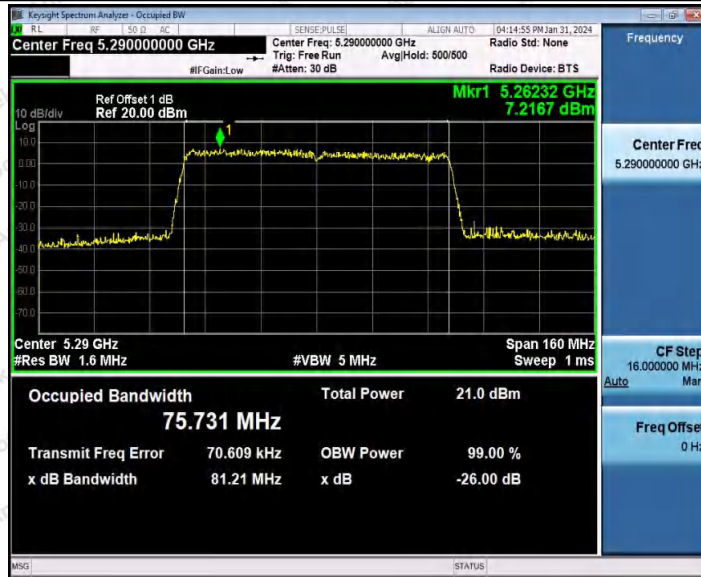

11AC80SISO_Ant1_5290

11AC80SISO_Ant1_5530

Shenzhen Anbotek Compliance Laboratory Limited

Address: 1/F., Building D, Sogood Science and Technology Park, Sanwei Community, Hangcheng Street, Bao'an District, Shenzhen, Guangdong, China.
Tel: (86) 0755-26066440 Fax: (86) 0755-26014772 Email: service@anbotek.com

Hotline 400-003-0500
www.anbotek.com.cn