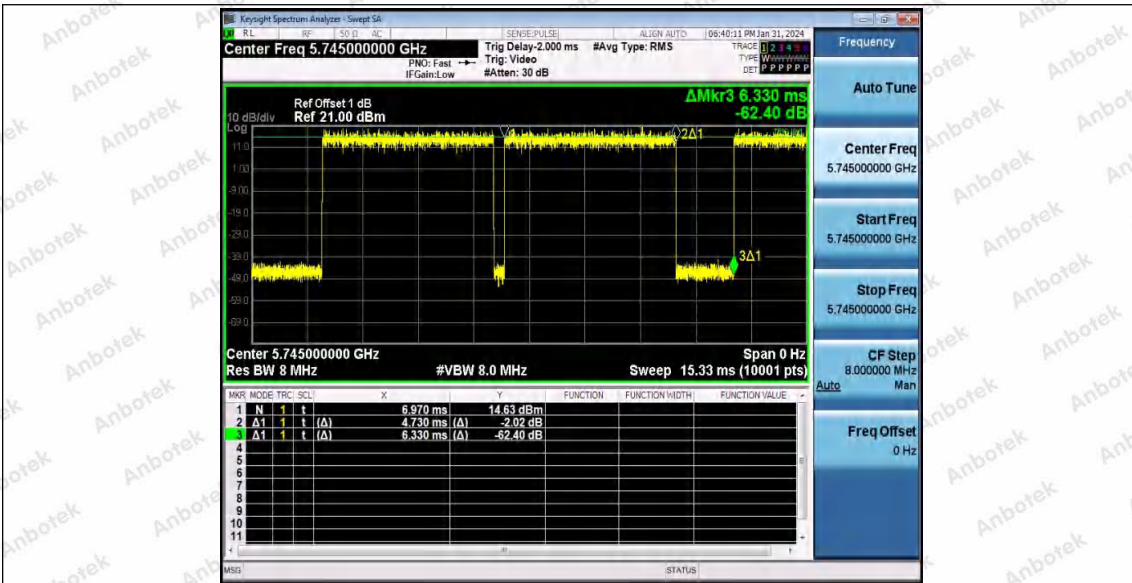

11N20SISO_Ant1_5785