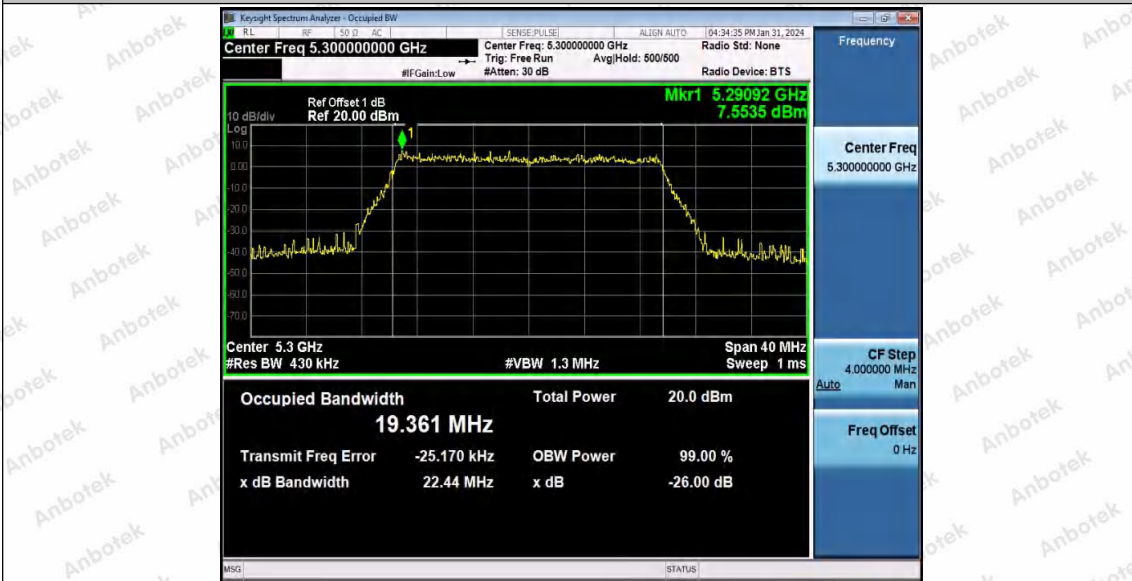

Hotline 400-003-0500  
 www.anbotek.com.cn

11AX20SISO\_Ant1\_5260

11AX20SISO\_Ant1\_5300