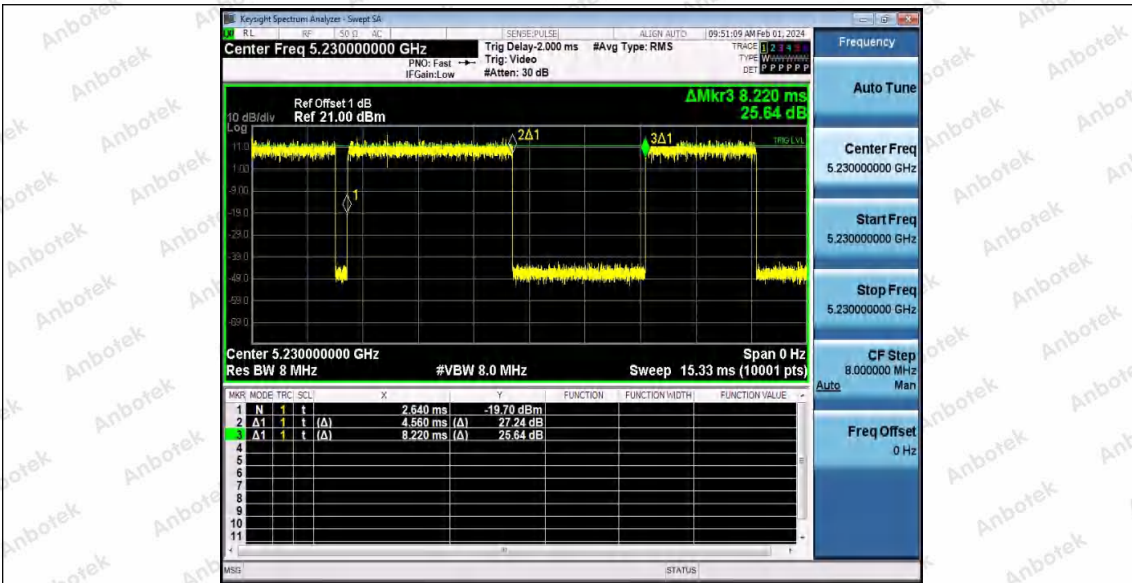

Hotline 400-003-0500  
www.anbotek.com.cn

11AC40SISO\_Ant1\_5270

11AC40SISO\_Ant1\_5310