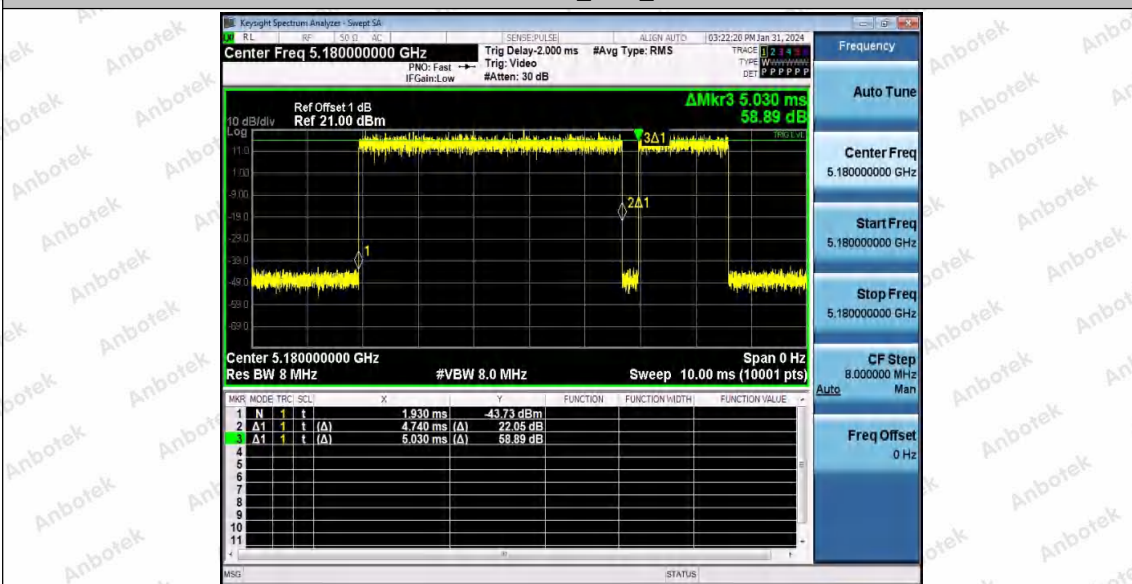

Hotline 400-003-0500  
 www.anbotek.com.cn

11N40SISO\_Ant1\_5795

11AC20SISO\_Ant1\_5180