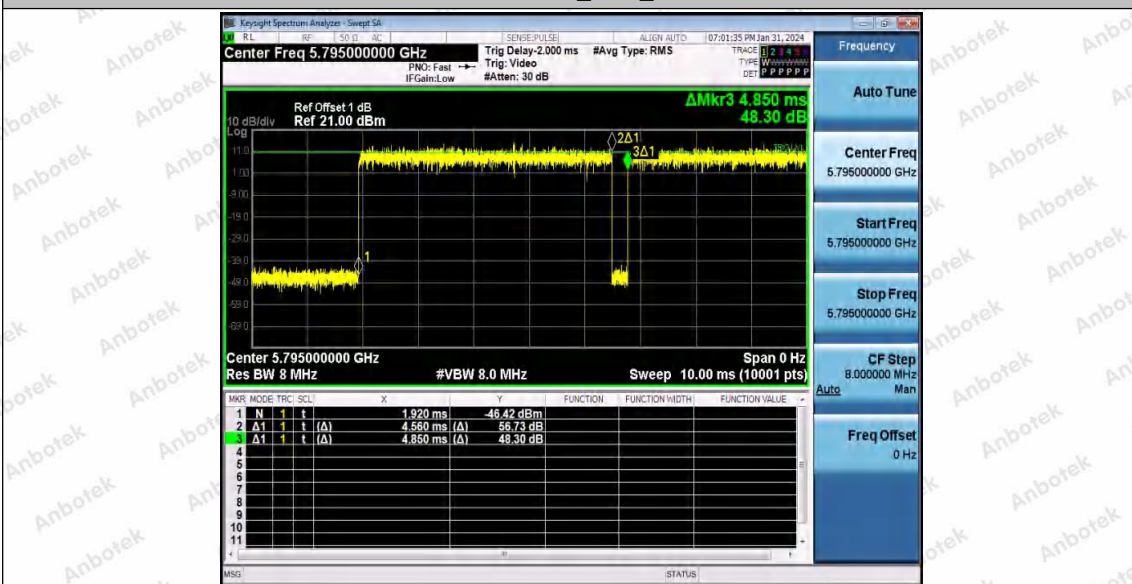

Hotline  
400-003-0500  
www.anbotek.com.cn

11AC40SISO\_Ant1\_5755

11AC40SISO\_Ant1\_5795