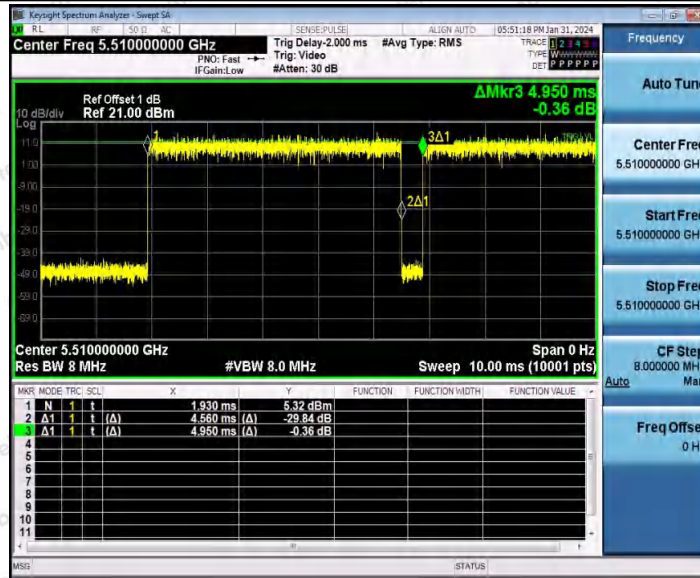

11AC40SISO_Ant1_5510