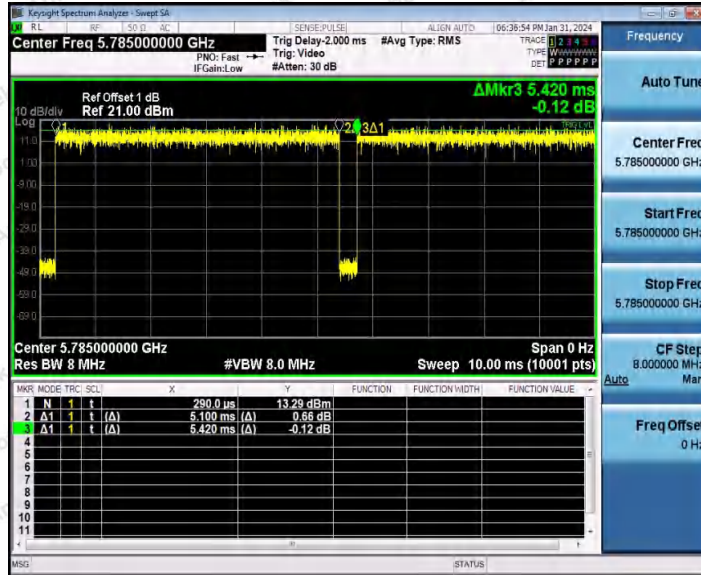

11A_Ant1_5825

Shenzhen Anbotek Compliance Laboratory Limited

Address: 1/F., Building D, Sogood Science and Technology Park, Sanwei Community, Hangcheng Street, Bao'an District, Shenzhen, Guangdong, China.
Tel: (86) 0755-26066440 Fax: (86) 0755-26014772 Email: service@anbotek.com

Hotline 400-003-0500
www.anbotek.com.cn