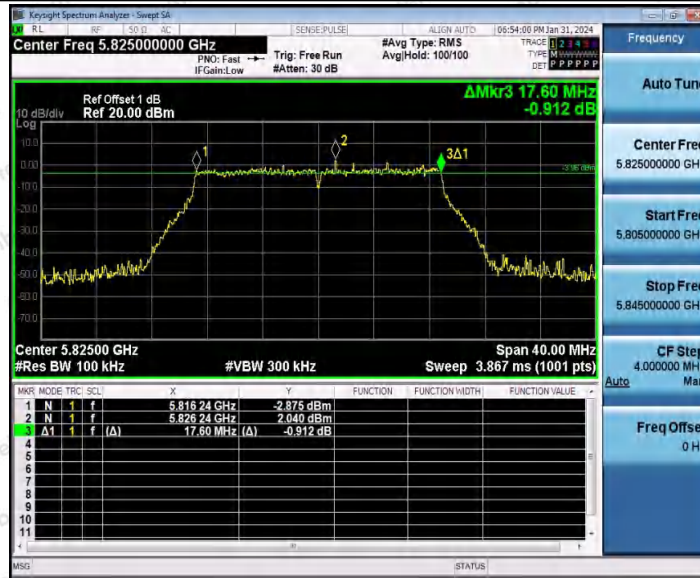

Hotline 400-003-0500  
www.anbotek.com.cn

11AC20SISO\_Ant1\_5825

11AC40SISO\_Ant1\_5755

11AC40SISO\_Ant1\_5795