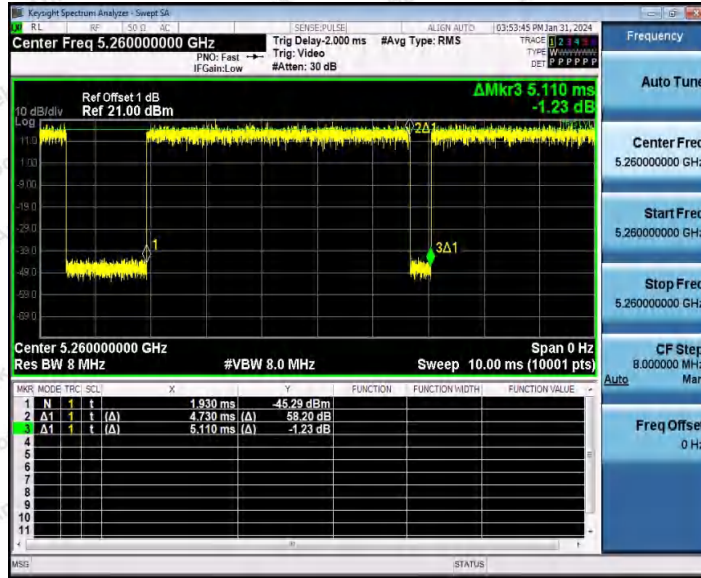

11N20SISO_Ant1_5300

Shenzhen Anbotek Compliance Laboratory Limited

Address: 1/F., Building D, Sogood Science and Technology Park, Sanwei Community, Hangcheng Street, Bao'an District, Shenzhen, Guangdong, China.
Tel: (86) 0755-26066440 Fax: (86) 0755-26014772 Email: service@anbotek.com

Hotline 400-003-0500
www.anbotek.com.cn