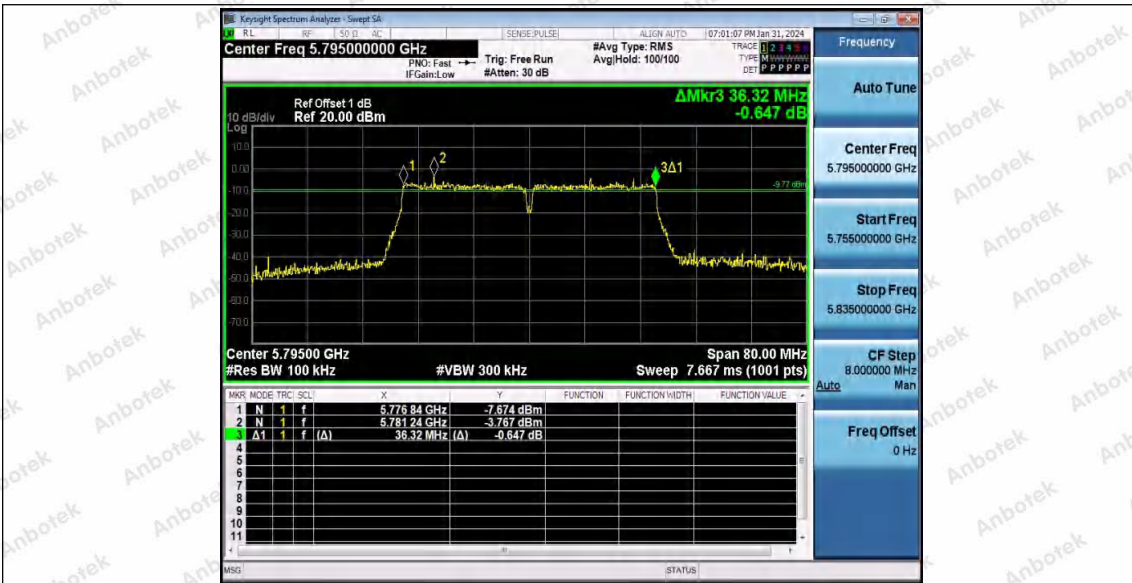

11AC80SISO_Ant1_5775