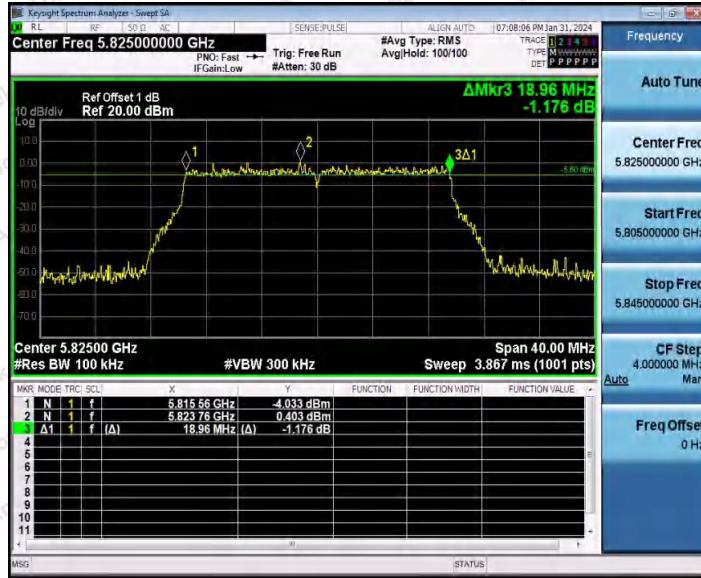

11AX40SISO_Ant1_5755

Shenzhen Anbotek Compliance Laboratory Limited

Address: 1/F., Building D, Sogood Science and Technology Park, Sanwei Community, Hangcheng Street, Bao'an District, Shenzhen, Guangdong, China.
Tel: (86) 0755-26066440 Fax: (86) 0755-26014772 Email: service@anbotek.com

Hotline 400-003-0500
www.anbotek.com.cn