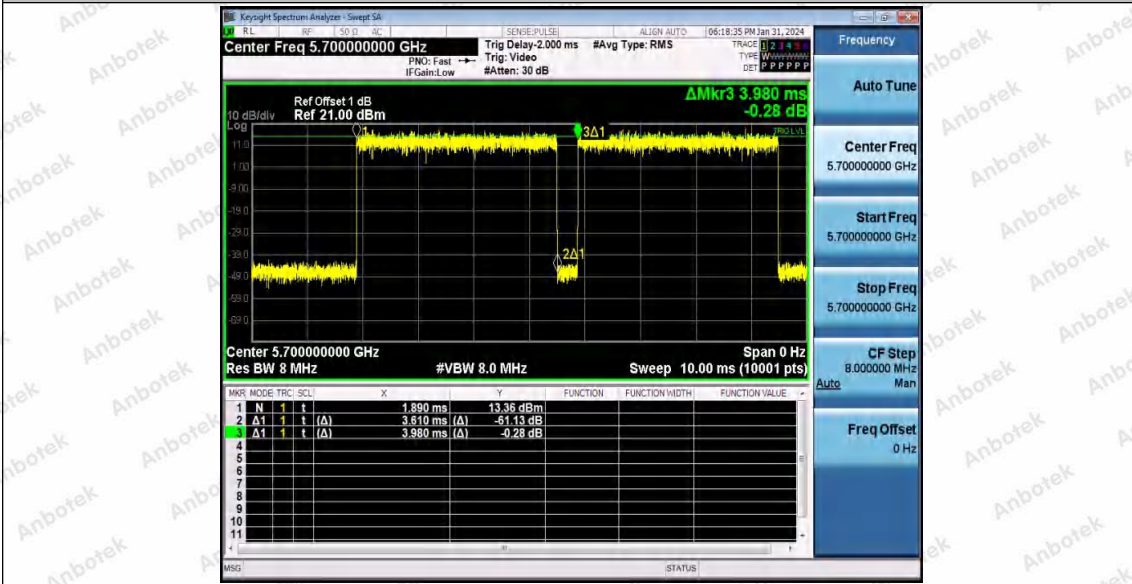

Hotline 400-003-0500  
 www.anbotek.com.cn

11AX20SISO\_Ant1\_5700

11AX20SISO\_Ant1\_5745