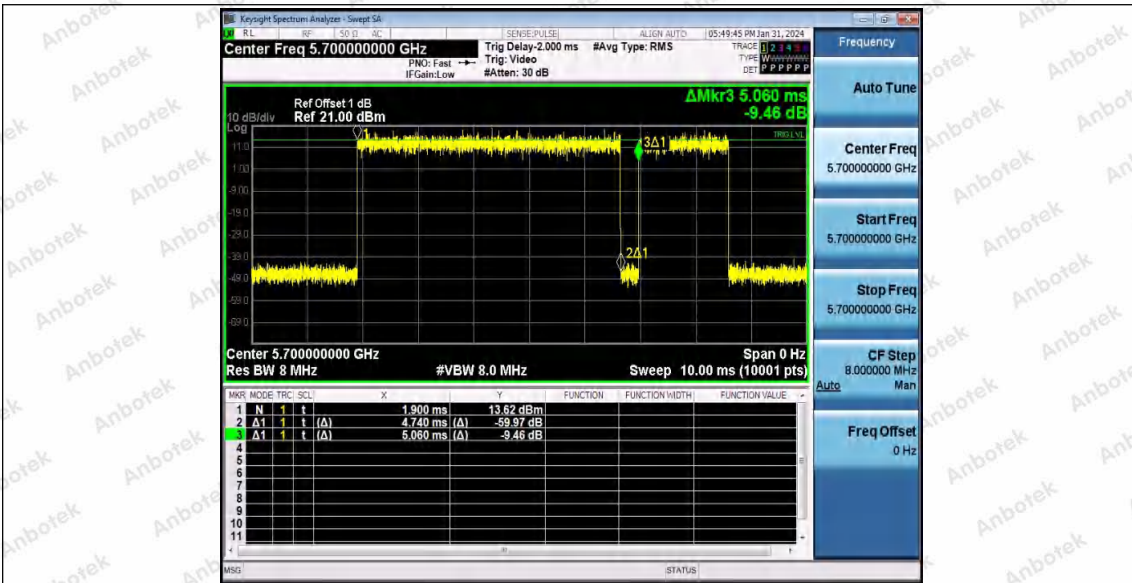

Hotline  
400-003-0500  
www.anbotek.com.cn

11AC20SISO\_Ant1\_5745

11AC20SISO\_Ant1\_5785