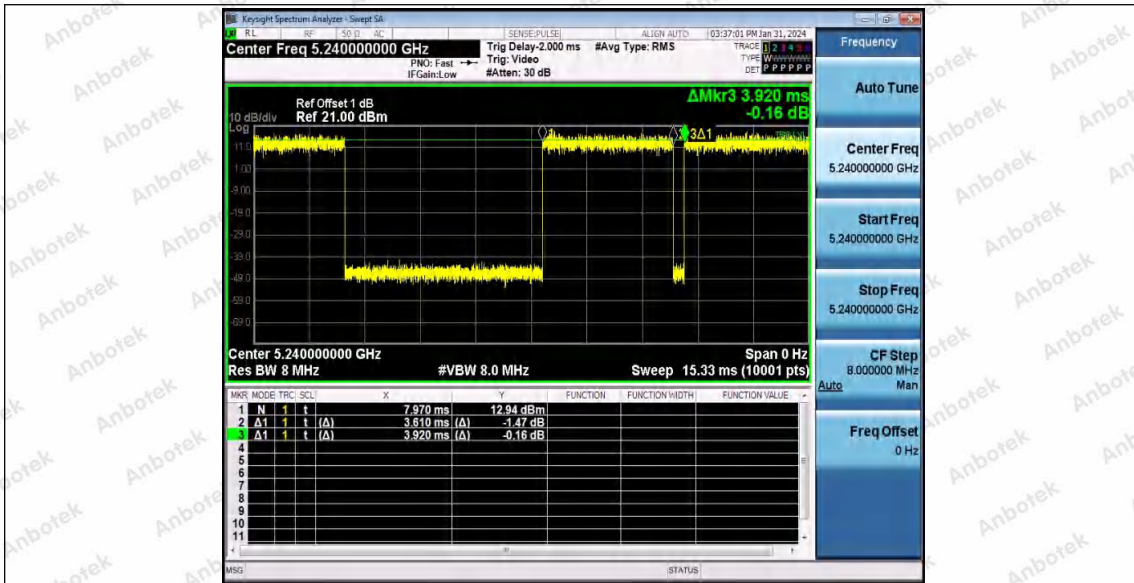

Hotline 400-003-0500  
 www.anbotek.com.cn

11AX20SISO\_Ant1\_5260

11AX20SISO\_Ant1\_5300