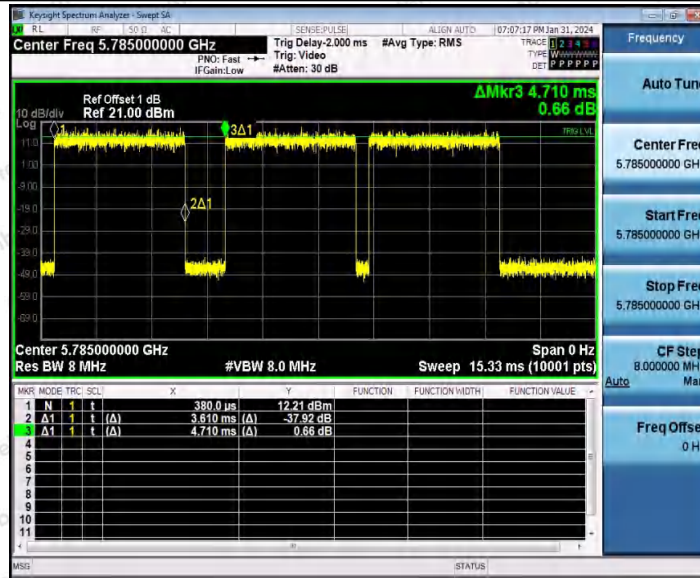

Hotline 400-003-0500  
 www.anbotek.com.cn

11AX20SISO\_Ant1\_5785

11AX20SISO\_Ant1\_5825

11AX40SISO\_Ant1\_5190