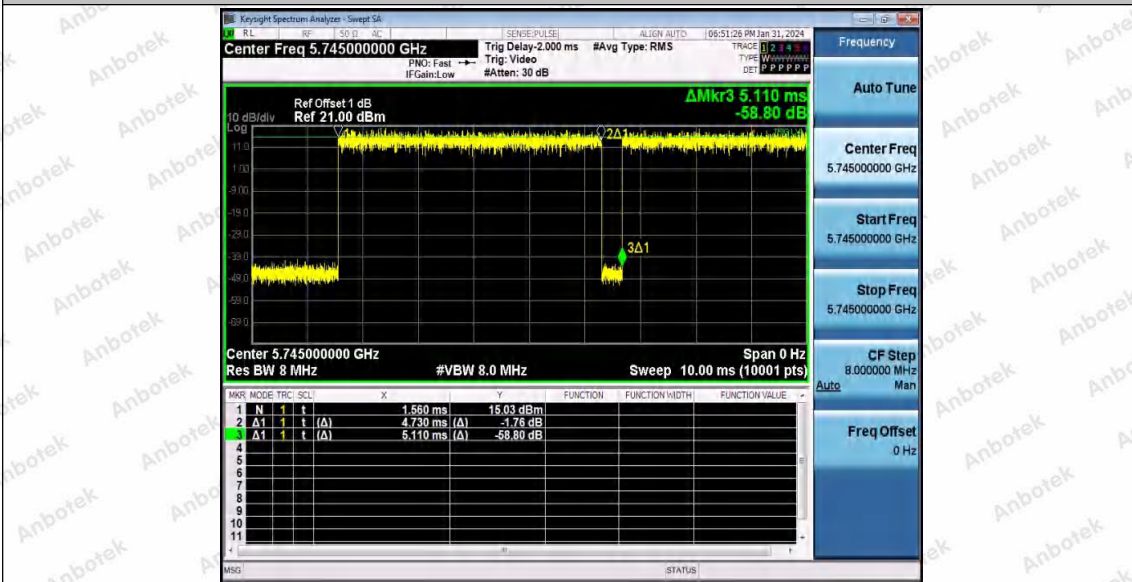

Hotline  
400-003-0500  
www.anbotek.com.cn

11AC20SISO\_Ant1\_5745

11AC20SISO\_Ant1\_5785