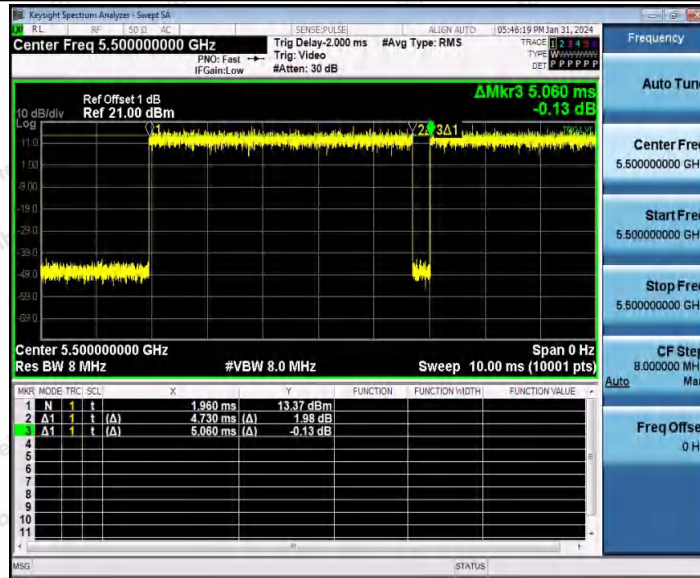

11AC20SISO_Ant1_5500

11AC20SISO_Ant1_5580