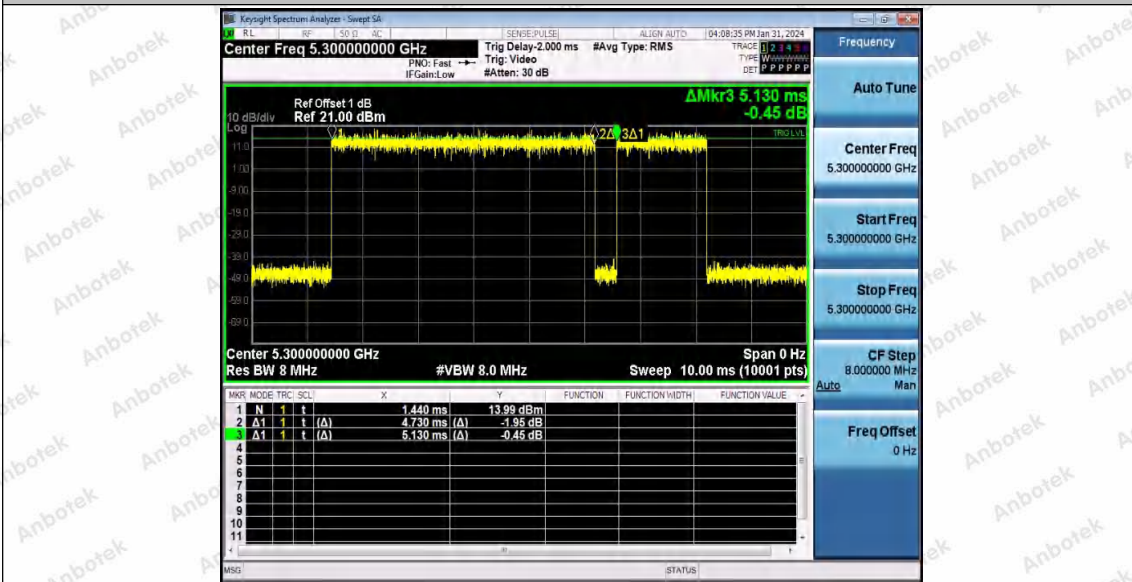

Hotline 400-003-0500  
www.anbotek.com.cn

11AC20SISO\_Ant1\_5300

11AC20SISO\_Ant1\_5320