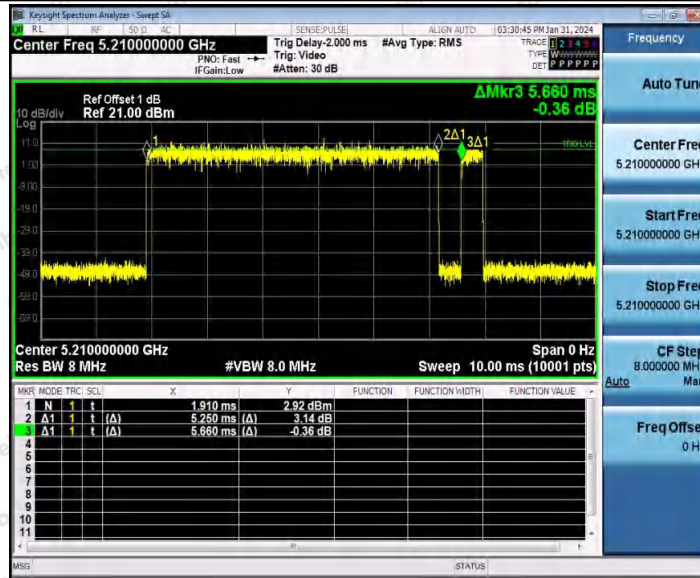

11AC80SISO_Ant1_5290