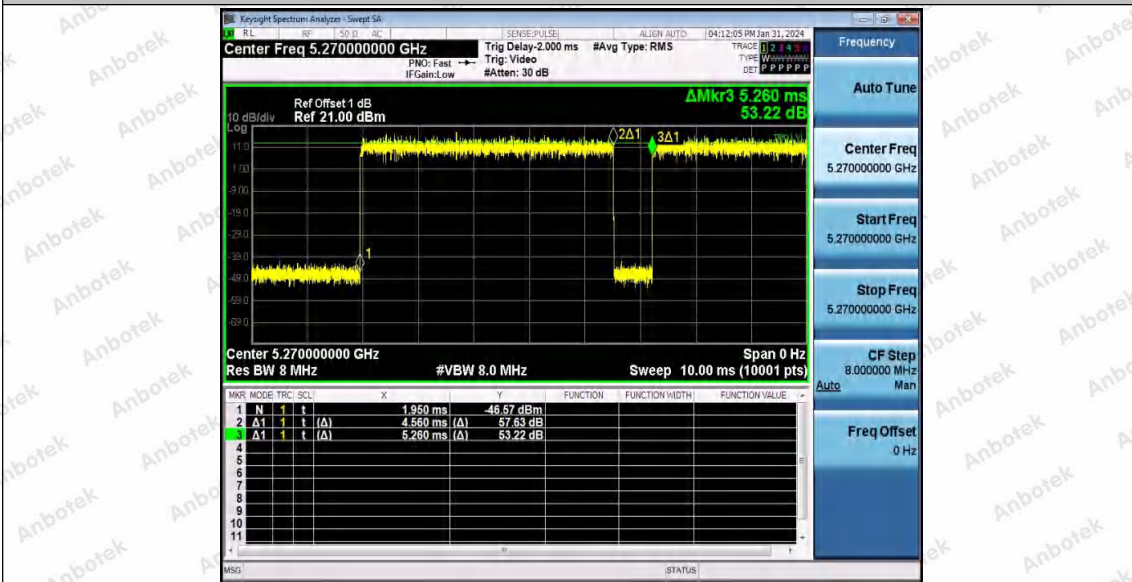

Hotline 400-003-0500  
www.anbotek.com.cn

11AC40SISO\_Ant1\_5270

11AC40SISO\_Ant1\_5310