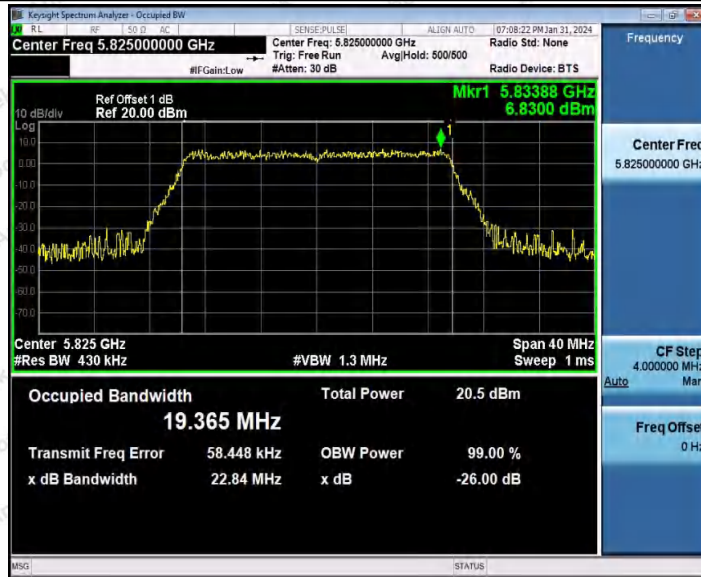

11AX20SISO_Ant1_5825

11AX40SISO_Ant1_5190

Shenzhen Anbotek Compliance Laboratory Limited

Address: 1/F., Building D, Sogood Science and Technology Park, Sanwei Community, Hangcheng Street, Bao'an District, Shenzhen, Guangdong, China.
Tel: (86) 0755-26066440 Fax: (86) 0755-26014772 Email: service@anbotek.com

Hotline 400-003-0500
www.anbotek.com.cn