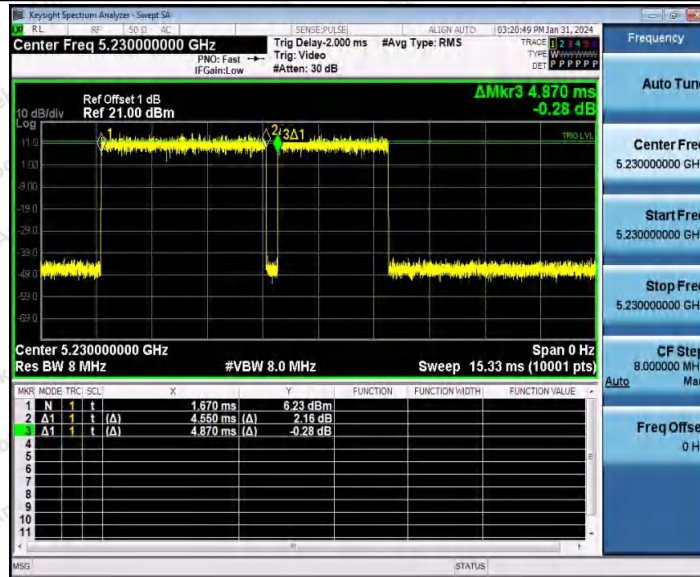

11N40SISO_Ant1_5270

Shenzhen Anbotek Compliance Laboratory Limited

Address: 1/F., Building D, Sogood Science and Technology Park, Sanwei Community, Hangcheng Street, Bao'an District, Shenzhen, Guangdong, China.
Tel: (86) 0755-26066440 Fax: (86) 0755-26014772 Email: service@anbotek.com

Hotline 400-003-0500
www.anbotek.com.cn