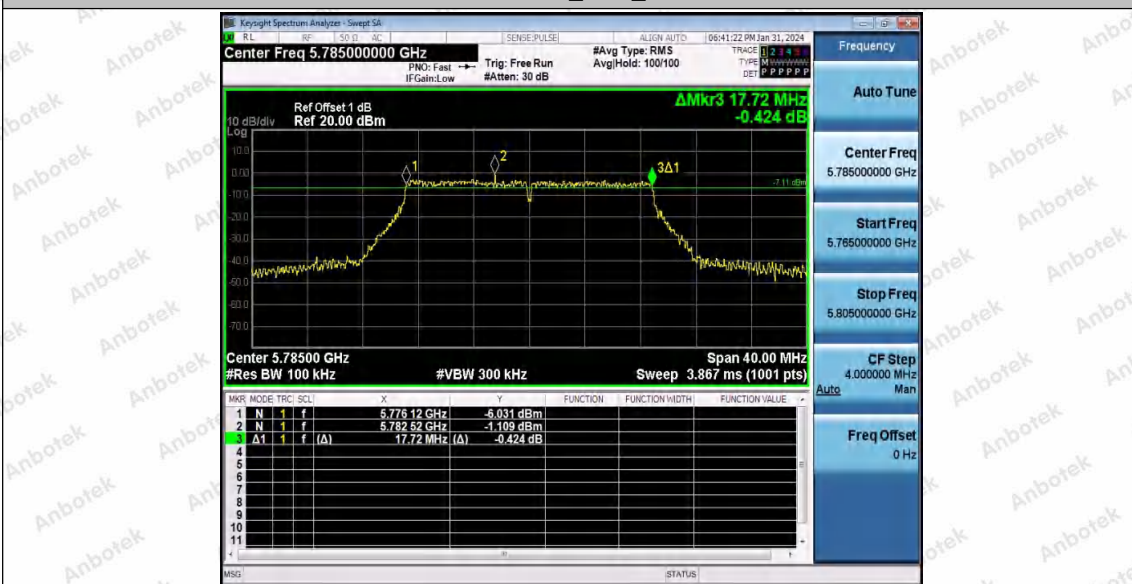

## Test Graphs B4

11N20SISO\_Ant1\_5745

11N20SISO\_Ant1\_5785