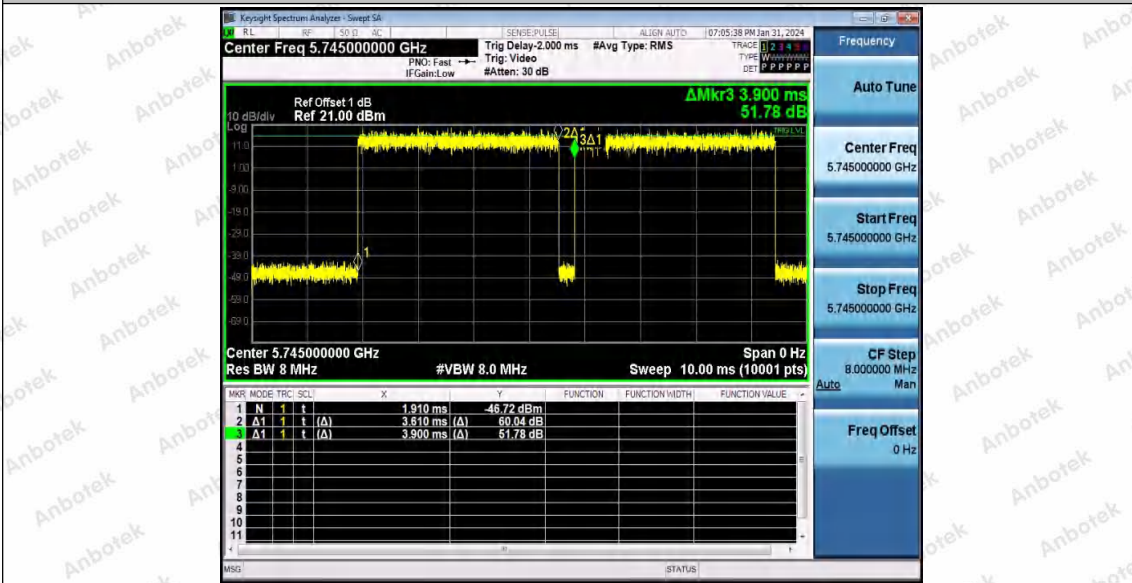

Hotline 400-003-0500  
 www.anbotek.com.cn

11AX20SISO\_Ant1\_5700

11AX20SISO\_Ant1\_5745