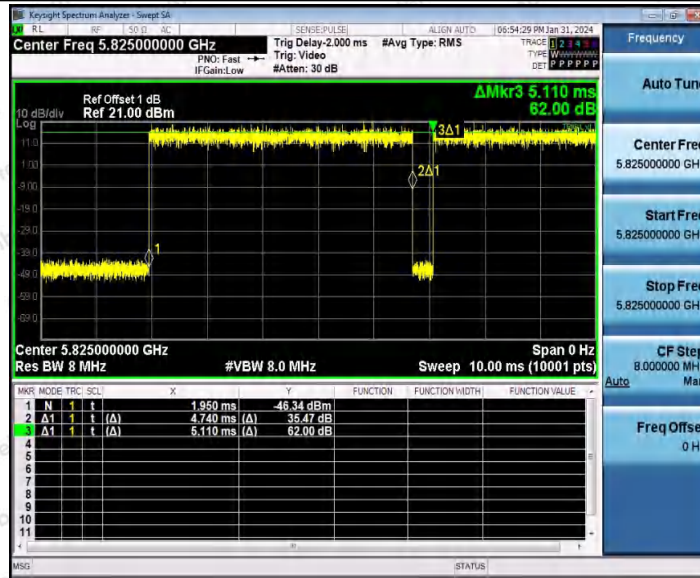

11AC20SISO_Ant1_5825