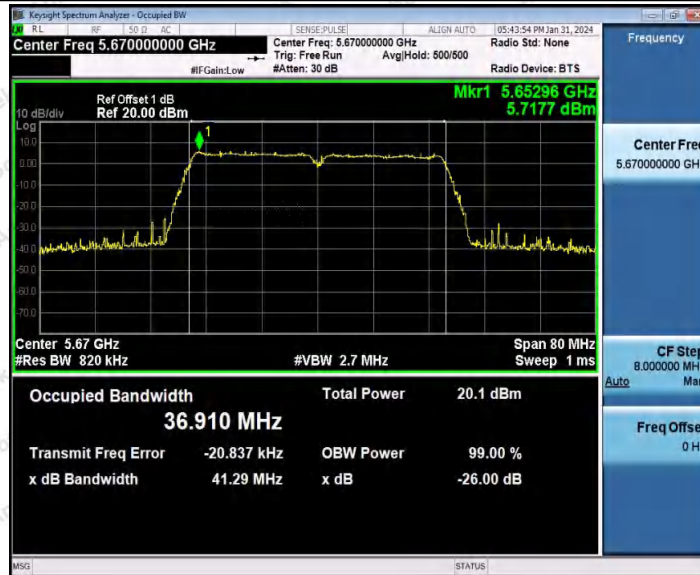

11N40SISO_Ant1_5670

11N40SISO_Ant1_5755

Shenzhen Anbotek Compliance Laboratory Limited

Address: 1/F., Building D, Sogood Science and Technology Park, Sanwei Community, Hangcheng Street, Bao'an District, Shenzhen, Guangdong, China.
Tel: (86) 0755-26066440 Fax: (86) 0755-26014772 Email: service@anbotek.com

Hotline
400-003-0500
www.anbotek.com.cn