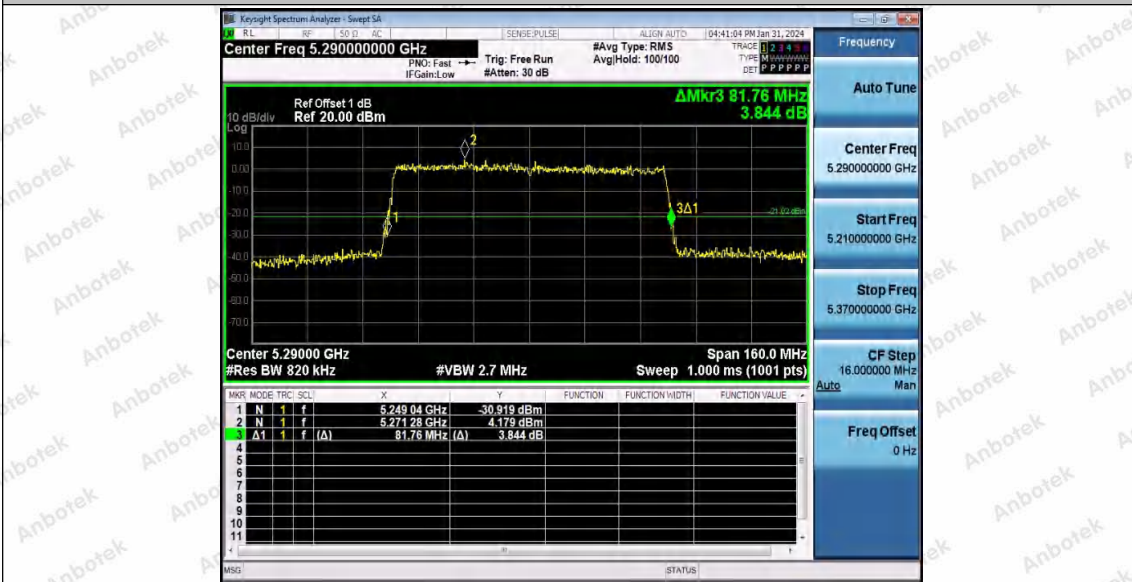

11AX80SISO_Ant1_5530