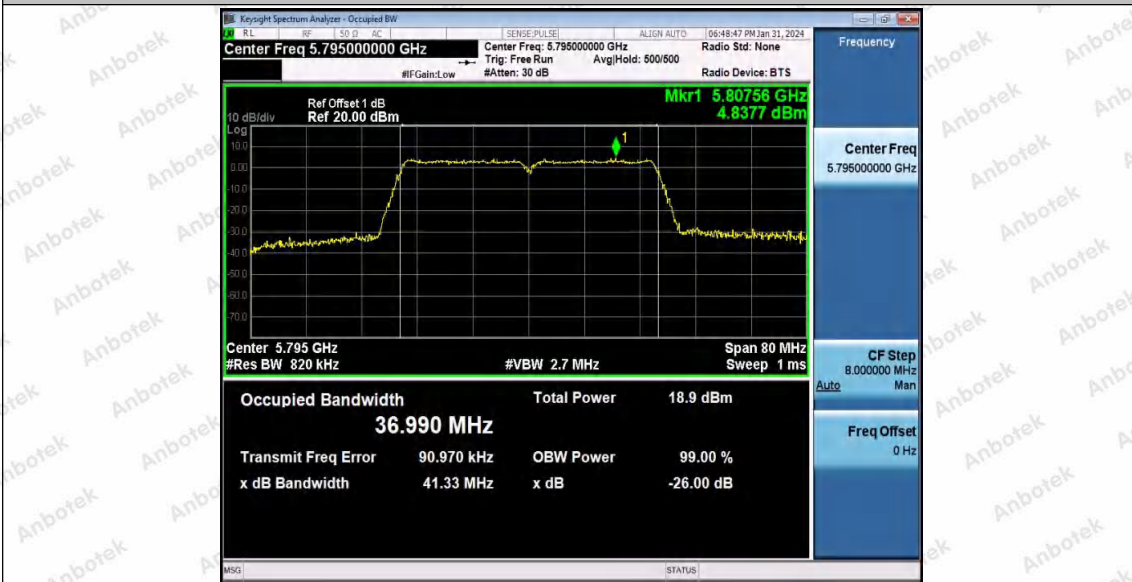

11A20SISO_Ant1_5180