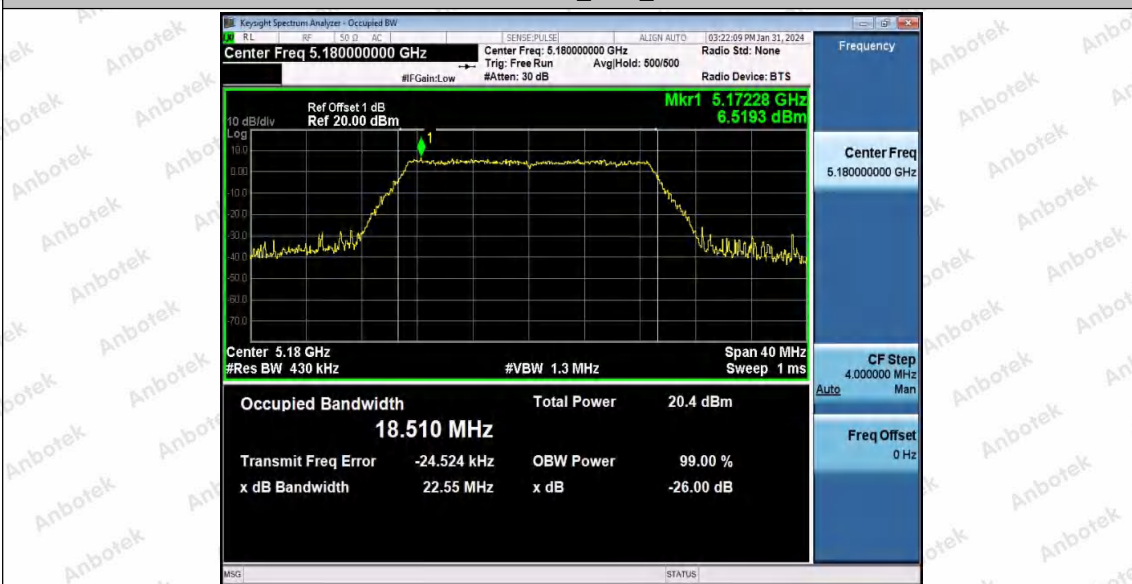

Hotline
 400-003-0500
 www.anbotek.com.cn

11N40SISO_Ant1_5795

11A20SISO_Ant1_5180

Shenzhen Anbotek Compliance Laboratory Limited

Address: 1/F., Building D, Sogood Science and Technology Park, Sanwei Community, Hangcheng Street, Bao'an District, Shenzhen, Guangdong, China.
Tel: (86) 0755-26066440 Fax: (86) 0755-26014772 Email: service@anbotek.com