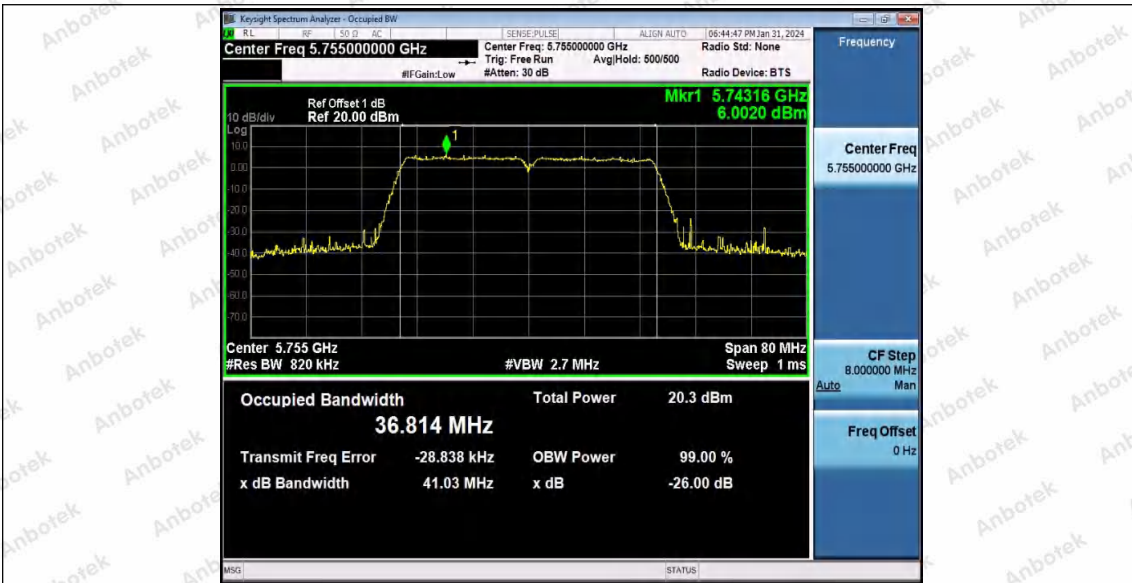

11N40SISO_Ant1_5795