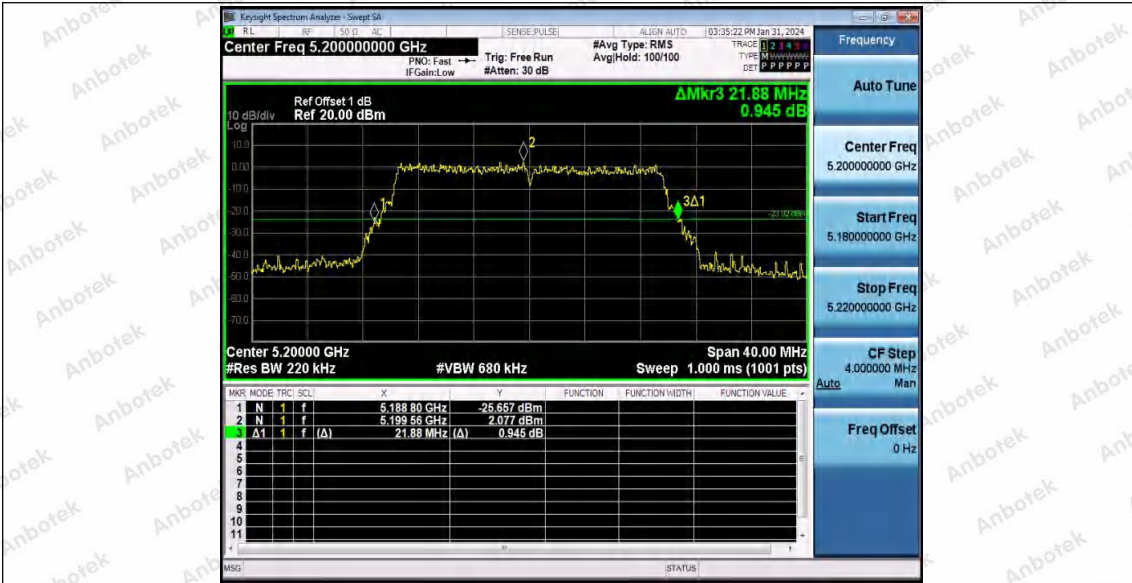

11AX20SISO_Ant1_5240