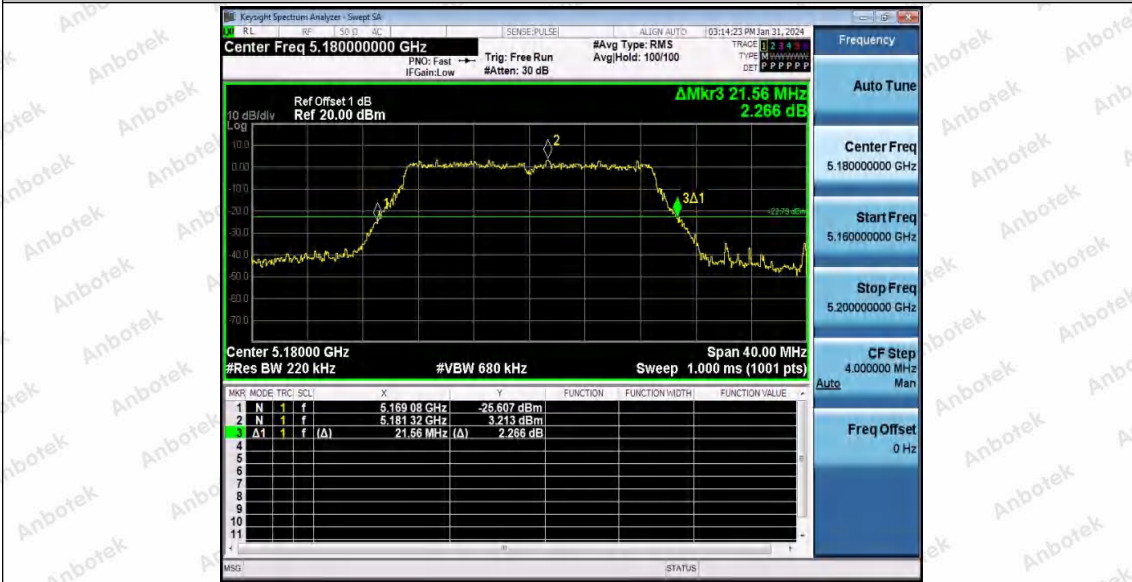

11N20SISO_Ant1_5200