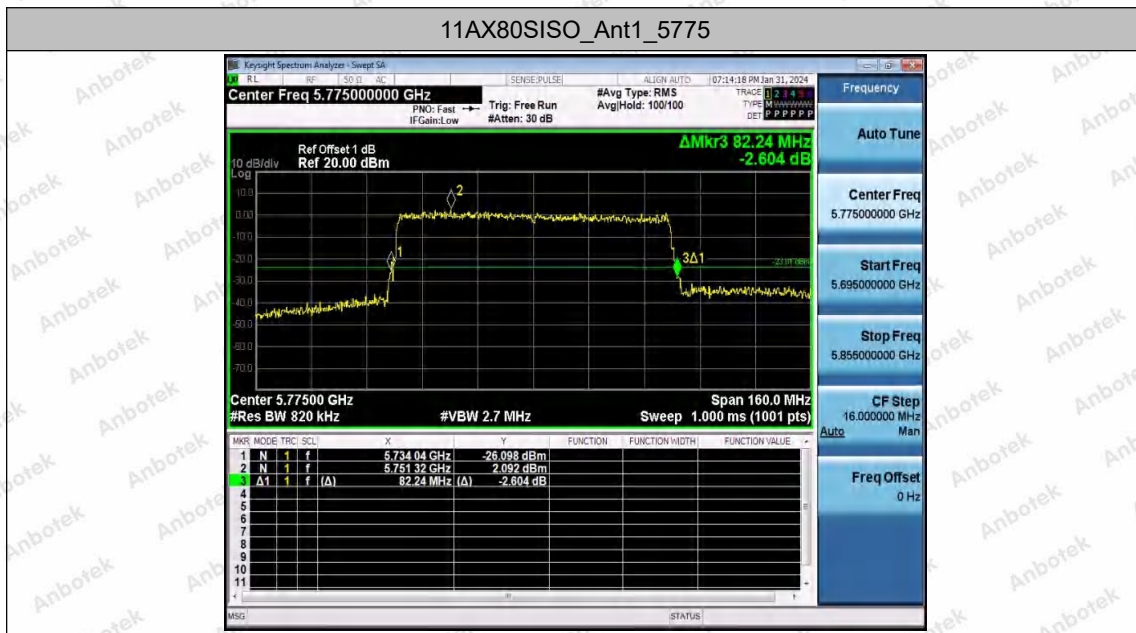

Shenzhen Anbotek Compliance Laboratory Limited

Address: 1/F., Building D, Sogood Science and Technology Park, Sanwei Community, Hangcheng Street, Bao'an District, Shenzhen, Guangdong, China.
Tel: (86) 0755-26066440 Fax: (86) 0755-26014772 Email: service@anbotek.com

Hotline
400-003-0500
www.anbotek.com.cn