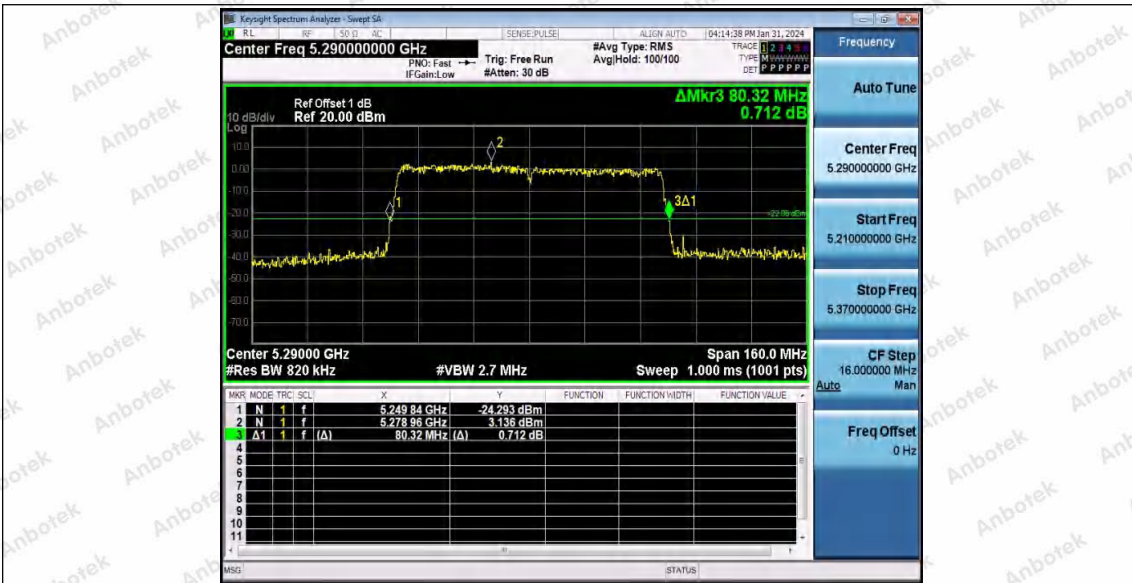

11AC80SISO_Ant1_5530