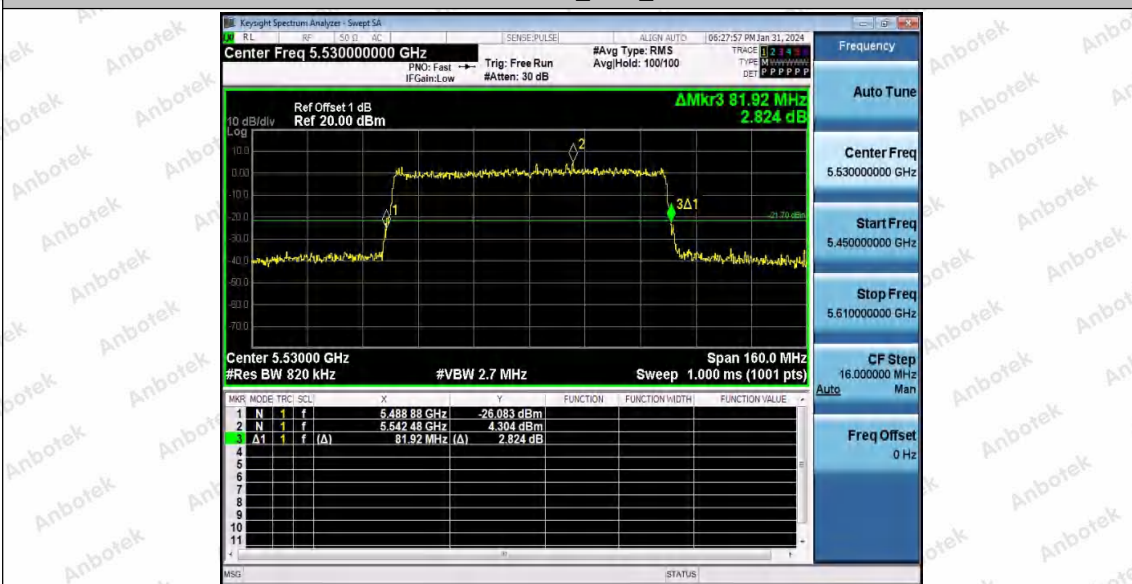

Shenzhen Anbotek Compliance Laboratory Limited

Address: 1/F., Building D, Sogood Science and Technology Park, Sanwei Community, Hangcheng Street, Bao'an District, Shenzhen, Guangdong, China.
Tel: (86) 0755-26066440 Fax: (86) 0755-26014772 Email: service@anbotek.com

Hotline 400-003-0500
www.anbotek.com.cn