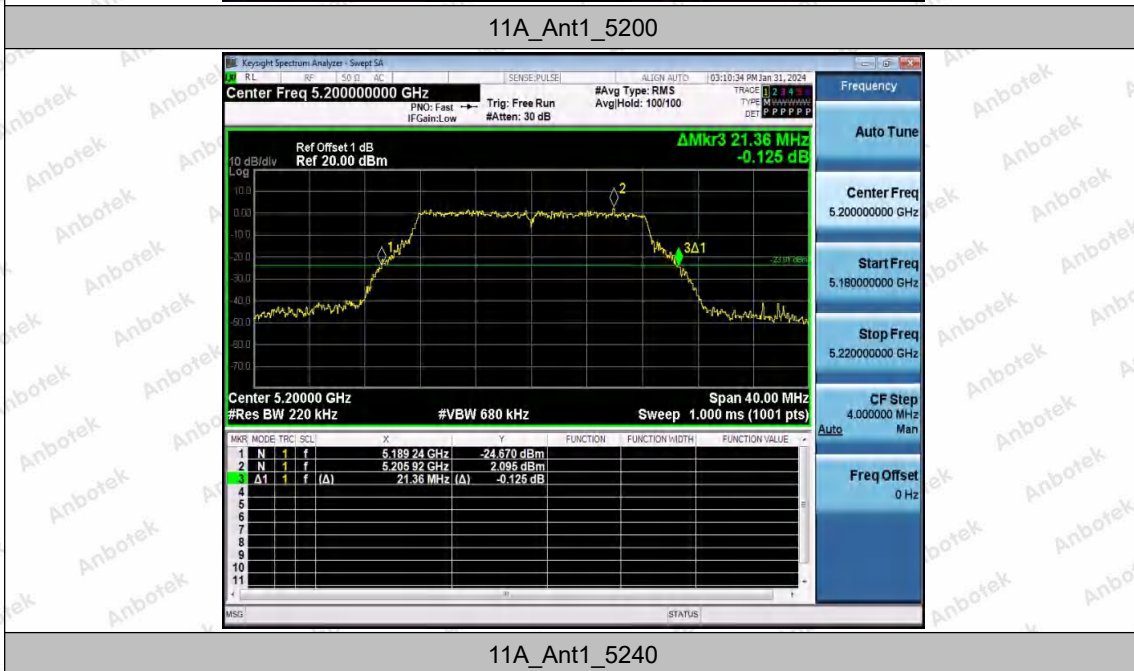

5320	22.000	5308.880	5330.880	---	---
		5500	22.000	5488.880	5510.880	---	---
		5580	22.480	5568.720	5591.200	---	---
		5700	21.840	5688.960	5710.800	---	---
		5745	22.080	5733.960	5756.040	---	---
		5785	22.040	5773.880	5795.920	---	---
		5825	22.360	5814.160	5836.520	---	---
11AX40SISO	Ant1	5190	40.640	5169.520	5210.160	---	---
		5230	40.320	5210.000	5250.320	---	---
		5270	40.640	5249.760	5290.400	---	---
		5310	40.960	5289.600	5330.560	---	---
		5510	41.120	5489.680	5530.800	---	---
		5550	40.480	5529.840	5570.320	---	---
		5670	40.480	5650.000	5690.480	---	---
11AX80SISO	Ant1	5755	40.640	5734.920	5775.560	---	---
		5795	40.480	5774.840	5815.320	---	---
		5210	83.360	5168.400	5251.760	---	---
		5290	81.760	5249.040	5330.800	---	---
		5530	81.920	5488.880	5570.800	---	---
		5775	82.240	5734.040	5816.280	---	---

Shenzhen Anbotek Compliance Laboratory Limited

Address: 1/F., Building D, Sogood Science and Technology Park, Sanwei Community, Hangcheng Street, Bao'an District, Shenzhen, Guangdong, China.
Tel: (86) 0755-26066440 Fax: (86) 0755-26014772 Email: service@anbotek.com

Hotline
400-003-0500
www.anbotek.com.cn

Test Graphs

11A_Ant1_5240