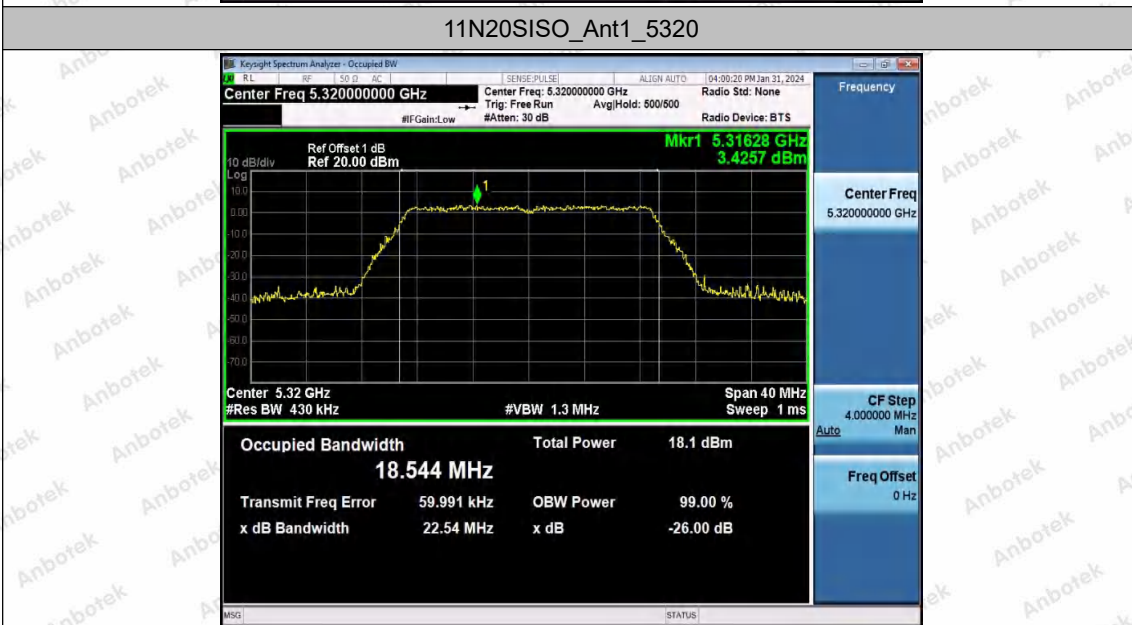

Shenzhen Anbotek Compliance Laboratory Limited

Address: 1/F., Building D, Sogood Science and Technology Park, Sanwei Community, Hangcheng Street, Bao'an District, Shenzhen, Guangdong, China.
Tel: (86) 0755-26066440 Fax: (86) 0755-26014772 Email: service@anbotek.com

Hotline: 400-003-0500
www.anbotek.com.cn