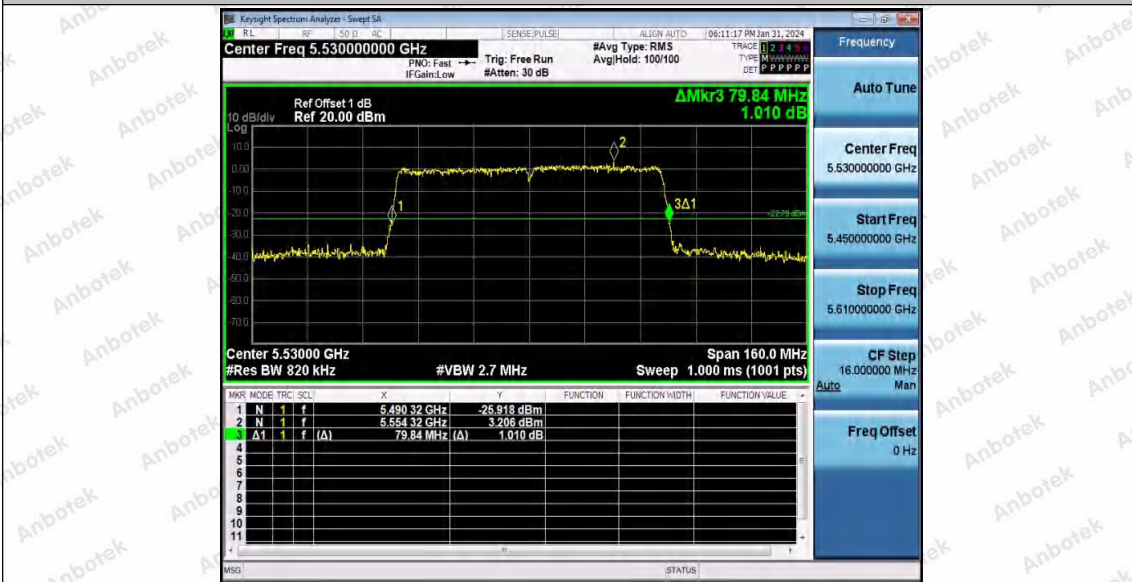

11AC80SISO_Ant1_5610