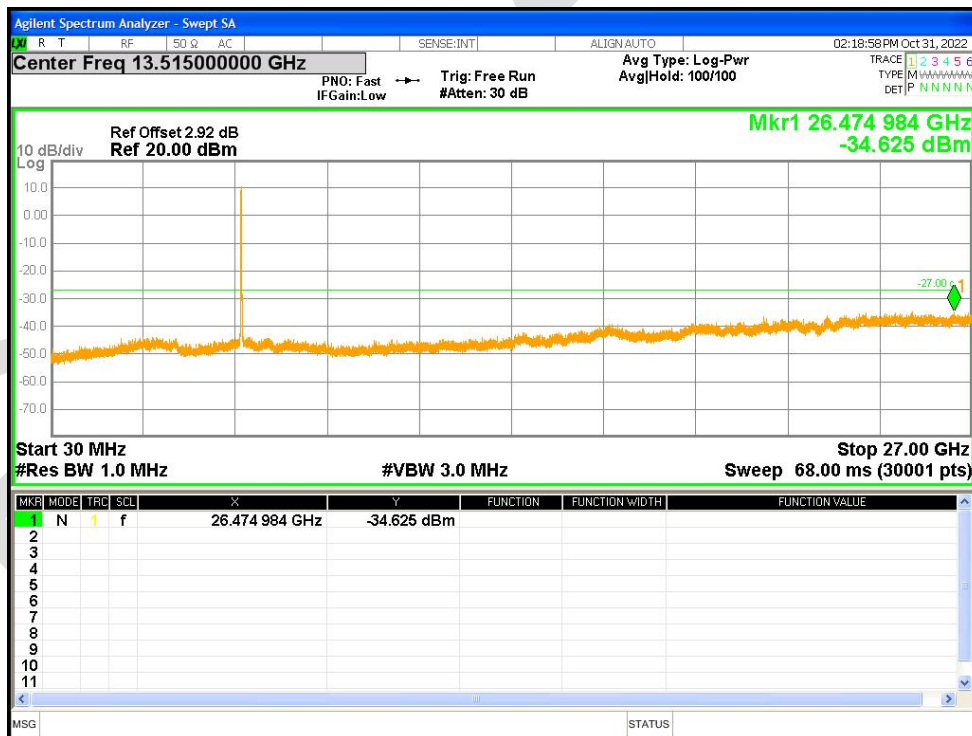

Tx. Spurious NVNT a 5700MHz Ant1 Emission

Tx. Spurious NVNT a 5745MHz Ant1 Emission

Tx. Spurious NVNT a 5785MHz Ant1 Emission

Tx. Spurious NVNT a 5825MHz Ant1 Emission

Tx. Spurious NVNT a 5180MHz Ant2 Emission

Tx. Spurious NVNT a 5200MHz Ant2 Emission

Tx. Spurious NVNT a 5240MHz Ant2 Emission

Tx. Spurious NVNT a 5260MHz Ant2 Emission

Tx. Spurious NVNT a 5280MHz Ant2 Emission

Tx. Spurious NVNT a 5320MHz Ant2 Emission

Tx. Spurious NVNT a 5500MHz Ant2 Emission

Tx. Spurious NVNT a 5600MHz Ant2 Emission

Tx. Spurious NVNT a 5700MHz Ant2 Emission

Tx. Spurious NVNT a 5745MHz Ant2 Emission

Tx. Spurious NVNT a 5785MHz Ant2 Emission

Tx. Spurious NVNT a 5825MHz Ant2 Emission

Tx. Spurious NVNT ac20 5180MHz Ant1 Emission

Tx. Spurious NVNT ac20 5200MHz Ant1 Emission

Tx. Spurious NVNT ac20 5240MHz Ant1 Emission

Tx. Spurious NVNT ac20 5260MHz Ant1 Emission