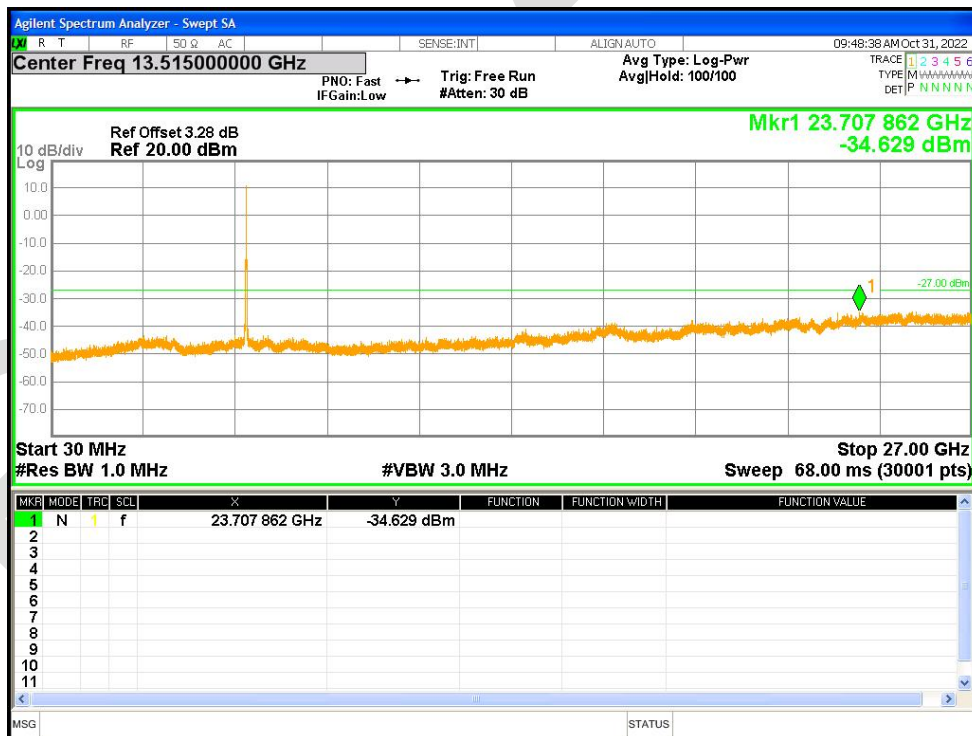

Tx. Spurious NVNT a 5260MHz Ant1 Emission

Tx. Spurious NVNT a 5280MHz Ant1 Emission

Tx. Spurious NVNT a 5320MHz Ant1 Emission

Tx. Spurious NVNT a 5500MHz Ant1 Emission

Tx. Spurious NVNT a 5600MHz Ant1 Emission

Tx. Spurious NVNT a 5700MHz Ant1 Emission

Tx. Spurious NVNT a 5745MHz Ant1 Emission

Tx. Spurious NVNT a 5785MHz Ant1 Emission

Tx. Spurious NVNT a 5825MHz Ant1 Emission

Tx. Spurious NVNT a 5180MHz Ant2 Emission

Tx. Spurious NVNT a 5200MHz Ant2 Emission

Tx. Spurious NVNT a 5240MHz Ant2 Emission

Tx. Spurious NVNT a 5260MHz Ant2 Emission

Tx. Spurious NVNT a 5280MHz Ant2 Emission

Tx. Spurious NVNT a 5320MHz Ant2 Emission