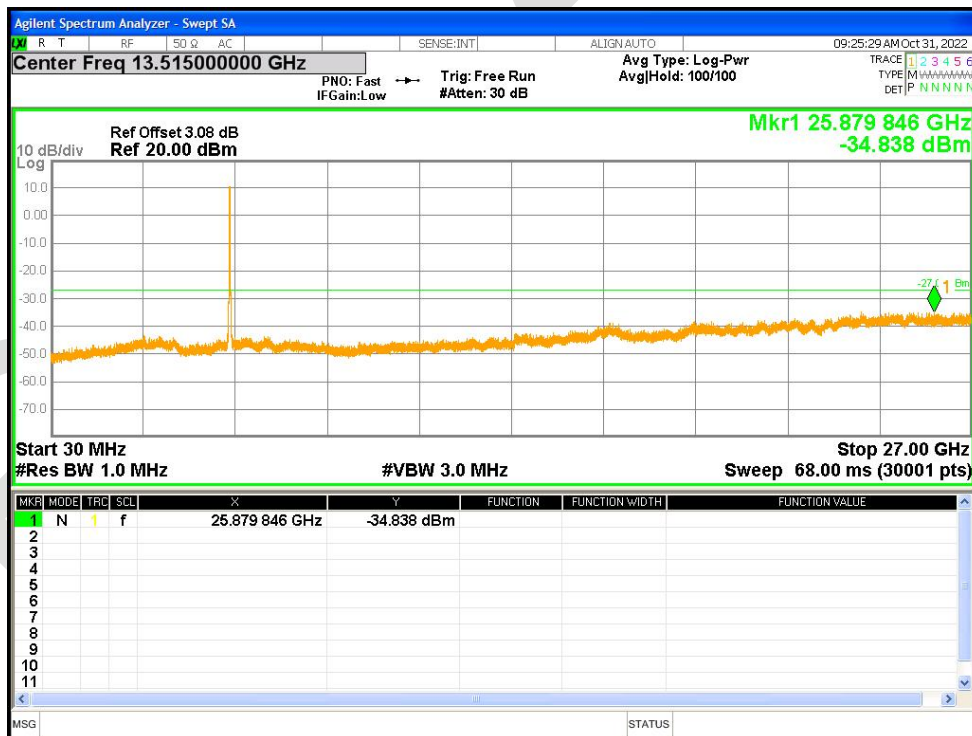

Tx. Spurious NVNT a 5260MHz Ant1 Emission

Tx. Spurious NVNT a 5280MHz Ant1 Emission

Tx. Spurious NVNT a 5320MHz Ant1 Emission

Tx. Spurious NVNT a 5500MHz Ant1 Emission

Tx. Spurious NVNT a 5600MHz Ant1 Emission

Tx. Spurious NVNT a 5700MHz Ant1 Emission

Tx. Spurious NVNT a 5745MHz Ant1 Emission

Tx. Spurious NVNT a 5785MHz Ant1 Emission

Tx. Spurious NVNT a 5825MHz Ant1 Emission

Tx. Spurious NVNT a 5180MHz Ant2 Emission

Tx. Spurious NVNT a 5200MHz Ant2 Emission

Tx. Spurious NVNT a 5240MHz Ant2 Emission

Tx. Spurious NVNT a 5260MHz Ant2 Emission

Tx. Spurious NVNT a 5280MHz Ant2 Emission

Tx. Spurious NVNT a 5320MHz Ant2 Emission

Tx. Spurious NVNT a 5500MHz Ant2 Emission

Tx. Spurious NVNT a 5600MHz Ant2 Emission

Tx. Spurious NVNT a 5700MHz Ant2 Emission

Tx. Spurious NVNT a 5745MHz Ant2 Emission

Tx. Spurious NVNT a 5785MHz Ant2 Emission