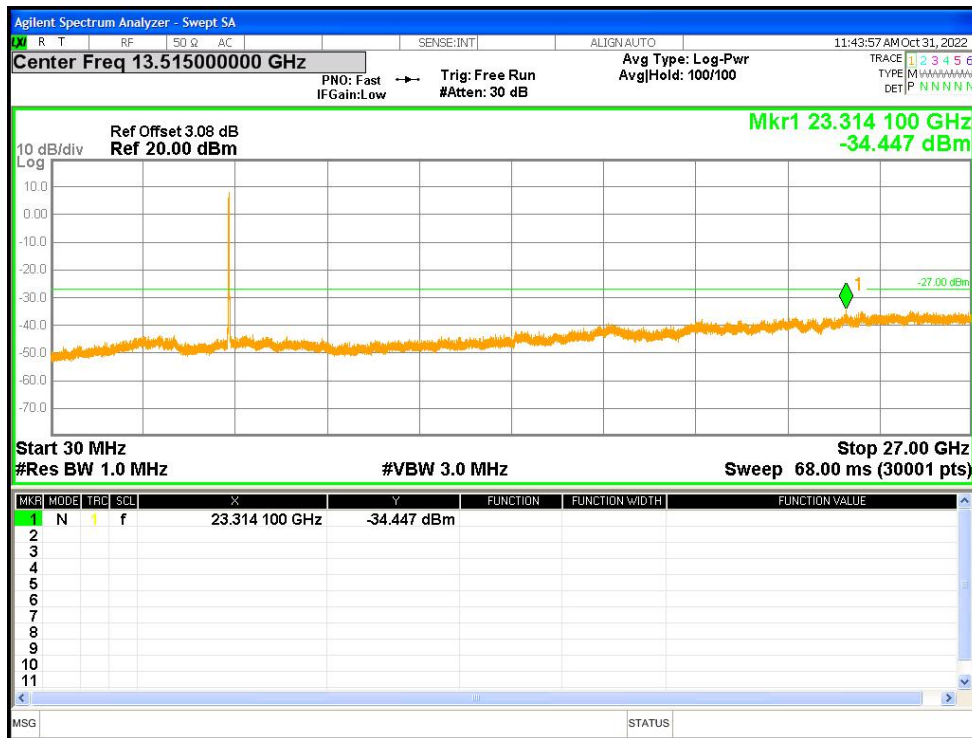

Tx. Spurious NVNT a 5500MHz Ant2 Emission

Tx. Spurious NVNT a 5600MHz Ant2 Emission

Tx. Spurious NVNT a 5700MHz Ant2 Emission

Tx. Spurious NVNT a 5745MHz Ant2 Emission

Tx. Spurious NVNT a 5785MHz Ant2 Emission

Tx. Spurious NVNT a 5825MHz Ant2 Emission

Tx. Spurious NVNT ac20 5180MHz Ant1 Emission

Tx. Spurious NVNT ac20 5200MHz Ant1 Emission

Tx. Spurious NVNT ac20 5240MHz Ant1 Emission

Tx. Spurious NVNT ac20 5260MHz Ant1 Emission

Tx. Spurious NVNT ac20 5280MHz Ant1 Emission

Tx. Spurious NVNT ac20 5320MHz Ant1 Emission

Tx. Spurious NVNT ac20 5500MHz Ant1 Emission

Tx. Spurious NVNT ac20 5600MHz Ant1 Emission

Tx. Spurious NVNT ac20 5700MHz Ant1 Emission

Tx. Spurious NVNT ac20 5745MHz Ant1 Emission

Tx. Spurious NVNT ac20 5785MHz Ant1 Emission

Tx. Spurious NVNT ac20 5825MHz Ant1 Emission

Tx. Spurious NVNT ac20 5180MHz Ant2 Emission

Tx. Spurious NVNT ac20 5200MHz Ant2 Emission