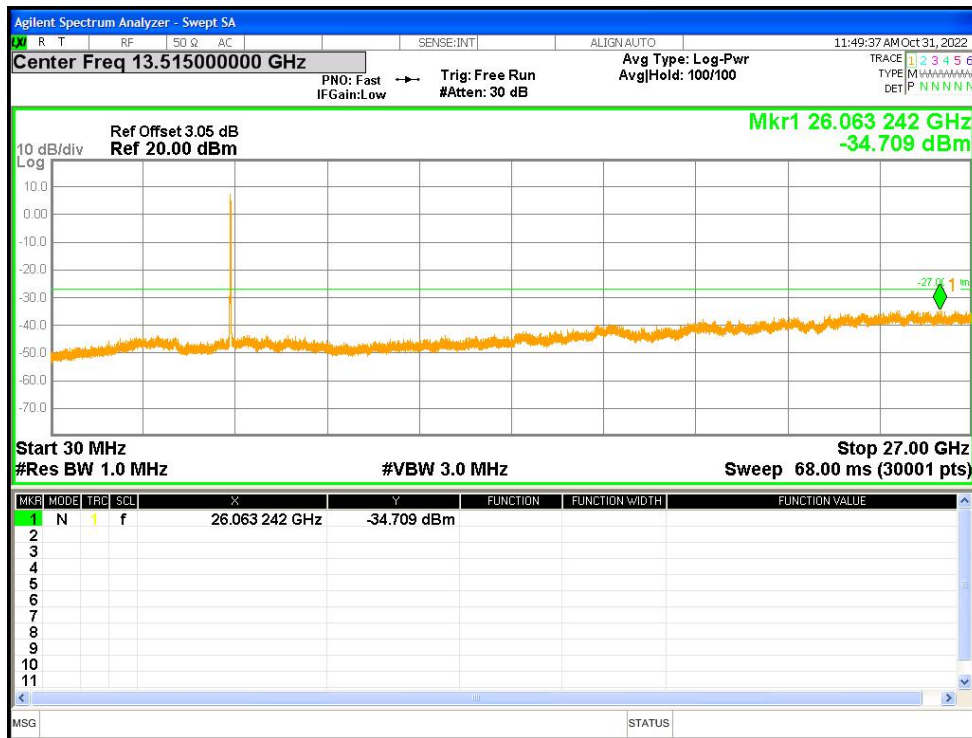

Tx. Spurious NVNT a 5500MHz Ant2 Emission

Tx. Spurious NVNT a 5600MHz Ant2 Emission

Tx. Spurious NVNT a 5700MHz Ant2 Emission

Tx. Spurious NVNT a 5745MHz Ant2 Emission

Tx. Spurious NVNT a 5785MHz Ant2 Emission

Tx. Spurious NVNT a 5825MHz Ant2 Emission

Tx. Spurious NVNT ac20 5180MHz Ant1 Emission

Tx. Spurious NVNT ac20 5200MHz Ant1 Emission

Tx. Spurious NVNT ac20 5240MHz Ant1 Emission

Tx. Spurious NVNT ac20 5260MHz Ant1 Emission

Tx. Spurious NVNT ac20 5280MHz Ant1 Emission

Tx. Spurious NVNT ac20 5320MHz Ant1 Emission

Tx. Spurious NVNT ac20 5500MHz Ant1 Emission

Tx. Spurious NVNT ac20 5600MHz Ant1 Emission

Tx. Spurious NVNT ac20 5700MHz Ant1 Emission

Tx. Spurious NVNT ac20 5745MHz Ant1 Emission

Tx. Spurious NVNT ac20 5785MHz Ant1 Emission

Tx. Spurious NVNT ac20 5825MHz Ant1 Emission

Tx. Spurious NVNT ac20 5180MHz Ant2 Emission

Tx. Spurious NVNT ac20 5200MHz Ant2 Emission