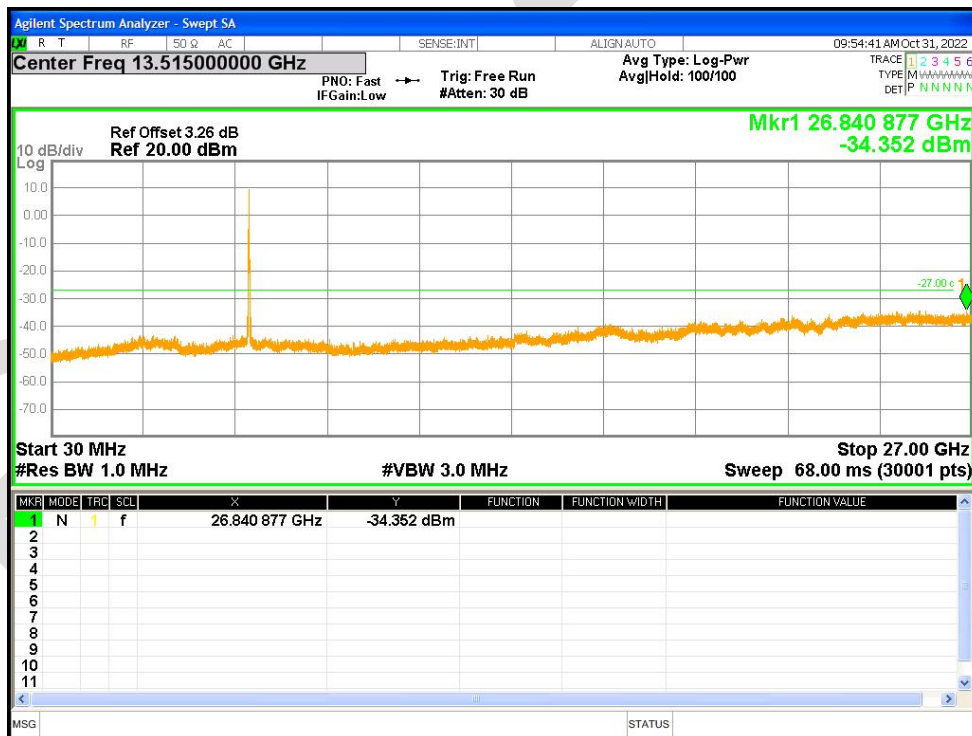

Tx. Spurious NVNT a 5260MHz Ant1 Emission

Tx. Spurious NVNT a 5280MHz Ant1 Emission

Tx. Spurious NVNT a 5320MHz Ant1 Emission

Tx. Spurious NVNT a 5500MHz Ant1 Emission

Tx. Spurious NVNT a 5600MHz Ant1 Emission

Tx. Spurious NVNT a 5700MHz Ant1 Emission

Tx. Spurious NVNT a 5745MHz Ant1 Emission

Tx. Spurious NVNT a 5785MHz Ant1 Emission

Tx. Spurious NVNT a 5825MHz Ant1 Emission

Tx. Spurious NVNT a 5180MHz Ant2 Emission

Tx. Spurious NVNT a 5200MHz Ant2 Emission

Tx. Spurious NVNT a 5240MHz Ant2 Emission

Tx. Spurious NVNT a 5260MHz Ant2 Emission

Tx. Spurious NVNT a 5280MHz Ant2 Emission

Tx. Spurious NVNT a 5320MHz Ant2 Emission

Tx. Spurious NVNT a 5500MHz Ant2 Emission

Tx. Spurious NVNT a 5600MHz Ant2 Emission

Tx. Spurious NVNT a 5700MHz Ant2 Emission

Tx. Spurious NVNT a 5745MHz Ant2 Emission

Tx. Spurious NVNT a 5785MHz Ant2 Emission