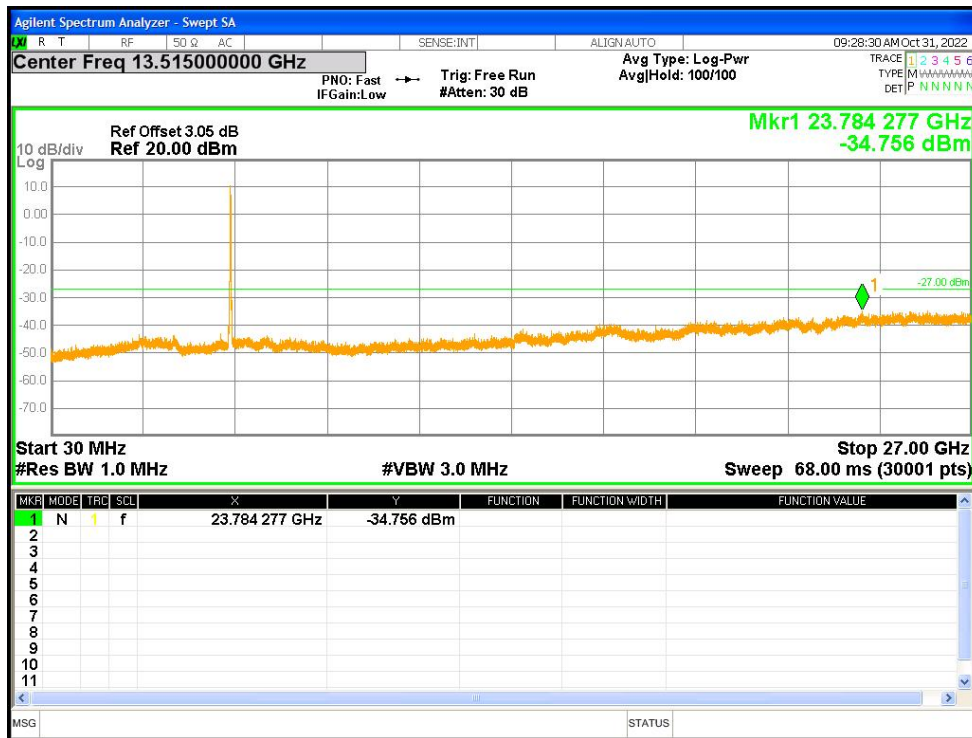

Tx. Spurious NVNT a 5260MHz Ant1 Emission

Tx. Spurious NVNT a 5280MHz Ant1 Emission

Tx. Spurious NVNT a 5320MHz Ant1 Emission

Tx. Spurious NVNT a 5500MHz Ant1 Emission

Tx. Spurious NVNT a 5600MHz Ant1 Emission

Tx. Spurious NVNT a 5700MHz Ant1 Emission

Tx. Spurious NVNT a 5745MHz Ant1 Emission

Tx. Spurious NVNT a 5785MHz Ant1 Emission

Tx. Spurious NVNT a 5825MHz Ant1 Emission

Tx. Spurious NVNT a 5180MHz Ant2 Emission

Tx. Spurious NVNT a 5200MHz Ant2 Emission

Tx. Spurious NVNT a 5240MHz Ant2 Emission

Tx. Spurious NVNT a 5260MHz Ant2 Emission

Tx. Spurious NVNT a 5280MHz Ant2 Emission

Tx. Spurious NVNT a 5320MHz Ant2 Emission

Tx. Spurious NVNT a 5500MHz Ant2 Emission

Tx. Spurious NVNT a 5600MHz Ant2 Emission

Tx. Spurious NVNT a 5700MHz Ant2 Emission

Tx. Spurious NVNT a 5745MHz Ant2 Emission

Tx. Spurious NVNT a 5785MHz Ant2 Emission