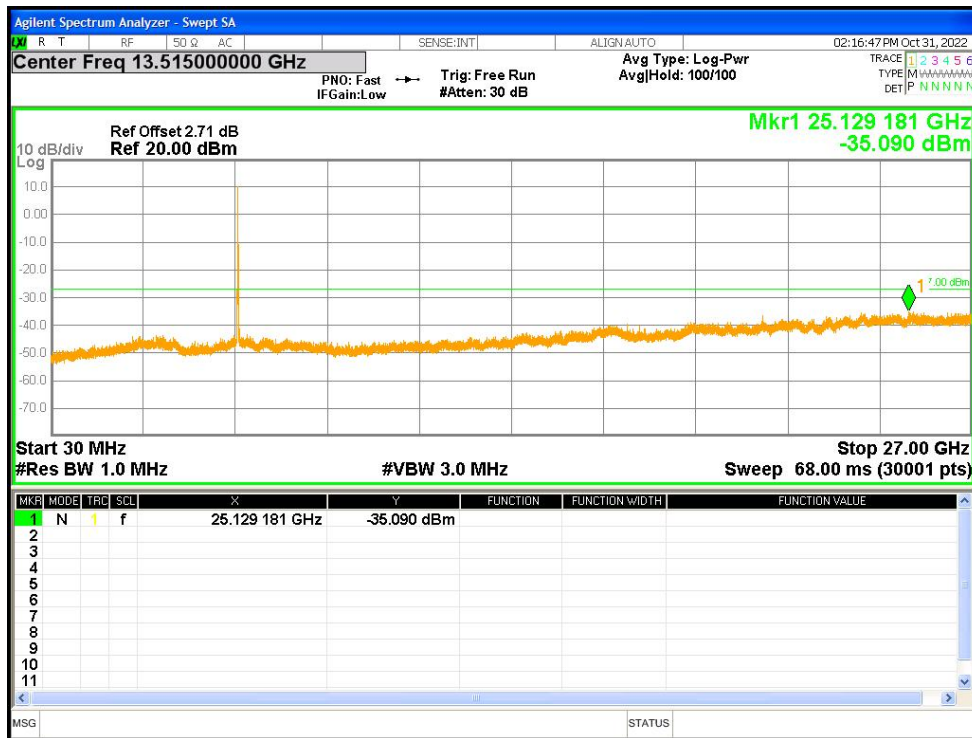

Tx. Spurious NVNT a 5700MHz Ant1 Emission

Tx. Spurious NVNT a 5745MHz Ant1 Emission

Tx. Spurious NVNT a 5785MHz Ant1 Emission

Tx. Spurious NVNT a 5825MHz Ant1 Emission

Tx. Spurious NVNT a 5180MHz Ant2 Emission

Tx. Spurious NVNT a 5200MHz Ant2 Emission

Tx. Spurious NVNT a 5240MHz Ant2 Emission

Tx. Spurious NVNT a 5260MHz Ant2 Emission

Tx. Spurious NVNT a 5280MHz Ant2 Emission

Tx. Spurious NVNT a 5320MHz Ant2 Emission

Tx. Spurious NVNT a 5500MHz Ant2 Emission

Tx. Spurious NVNT a 5600MHz Ant2 Emission

Tx. Spurious NVNT a 5700MHz Ant2 Emission

Tx. Spurious NVNT a 5745MHz Ant2 Emission

Tx. Spurious NVNT a 5785MHz Ant2 Emission

Tx. Spurious NVNT a 5825MHz Ant2 Emission

Tx. Spurious NVNT ac20 5180MHz Ant1 Emission

Tx. Spurious NVNT ac20 5200MHz Ant1 Emission

Tx. Spurious NVNT ac20 5240MHz Ant1 Emission

Tx. Spurious NVNT ac20 5260MHz Ant1 Emission