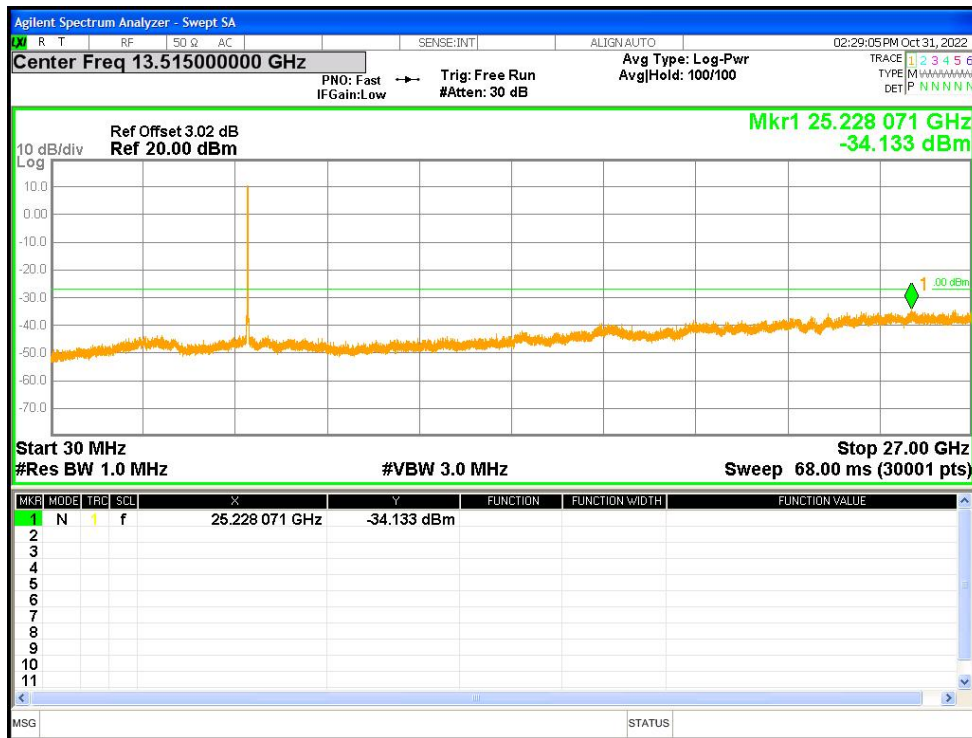

Tx. Spurious NVNT a 5200MHz Ant2 Emission

Tx. Spurious NVNT a 5240MHz Ant2 Emission

Tx. Spurious NVNT a 5260MHz Ant2 Emission

Tx. Spurious NVNT a 5280MHz Ant2 Emission

Tx. Spurious NVNT a 5320MHz Ant2 Emission

Tx. Spurious NVNT a 5500MHz Ant2 Emission

Tx. Spurious NVNT a 5600MHz Ant2 Emission

Tx. Spurious NVNT a 5700MHz Ant2 Emission

Tx. Spurious NVNT a 5745MHz Ant2 Emission

Tx. Spurious NVNT a 5785MHz Ant2 Emission

Tx. Spurious NVNT a 5825MHz Ant2 Emission

Tx. Spurious NVNT ac20 5180MHz Ant1 Emission

Tx. Spurious NVNT ac20 5200MHz Ant1 Emission

Tx. Spurious NVNT ac20 5240MHz Ant1 Emission

Tx. Spurious NVNT ac20 5260MHz Ant1 Emission

Tx. Spurious NVNT ac20 5280MHz Ant1 Emission

Tx. Spurious NVNT ac20 5320MHz Ant1 Emission

Tx. Spurious NVNT ac20 5500MHz Ant1 Emission

Tx. Spurious NVNT ac20 5600MHz Ant1 Emission

Tx. Spurious NVNT ac20 5700MHz Ant1 Emission