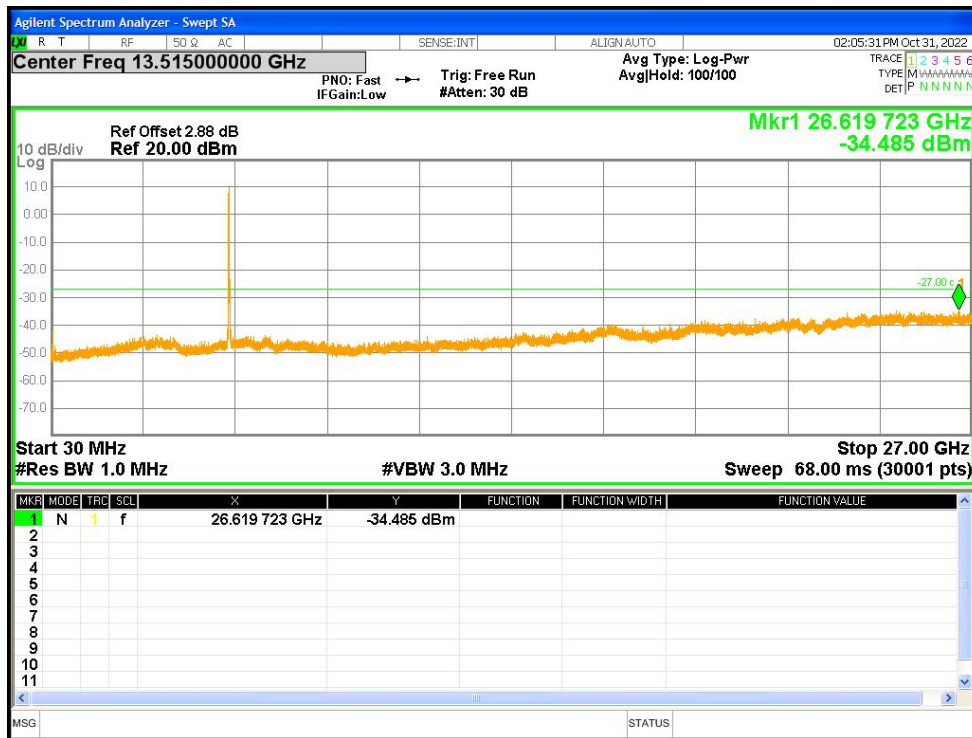

Tx. Spurious NVNT a 5260MHz Ant1 Emission

Tx. Spurious NVNT a 5280MHz Ant1 Emission

Tx. Spurious NVNT a 5320MHz Ant1 Emission

Tx. Spurious NVNT a 5500MHz Ant1 Emission

Tx. Spurious NVNT a 5600MHz Ant1 Emission

Tx. Spurious NVNT a 5700MHz Ant1 Emission

Tx. Spurious NVNT a 5745MHz Ant1 Emission

Tx. Spurious NVNT a 5785MHz Ant1 Emission

Tx. Spurious NVNT a 5825MHz Ant1 Emission

Tx. Spurious NVNT a 5180MHz Ant2 Emission

Tx. Spurious NVNT a 5200MHz Ant2 Emission

Tx. Spurious NVNT a 5240MHz Ant2 Emission

Tx. Spurious NVNT a 5260MHz Ant2 Emission

Tx. Spurious NVNT a 5280MHz Ant2 Emission

Tx. Spurious NVNT a 5320MHz Ant2 Emission

Tx. Spurious NVNT a 5500MHz Ant2 Emission

Tx. Spurious NVNT a 5600MHz Ant2 Emission

Tx. Spurious NVNT a 5700MHz Ant2 Emission

Tx. Spurious NVNT a 5745MHz Ant2 Emission

Tx. Spurious NVNT a 5785MHz Ant2 Emission