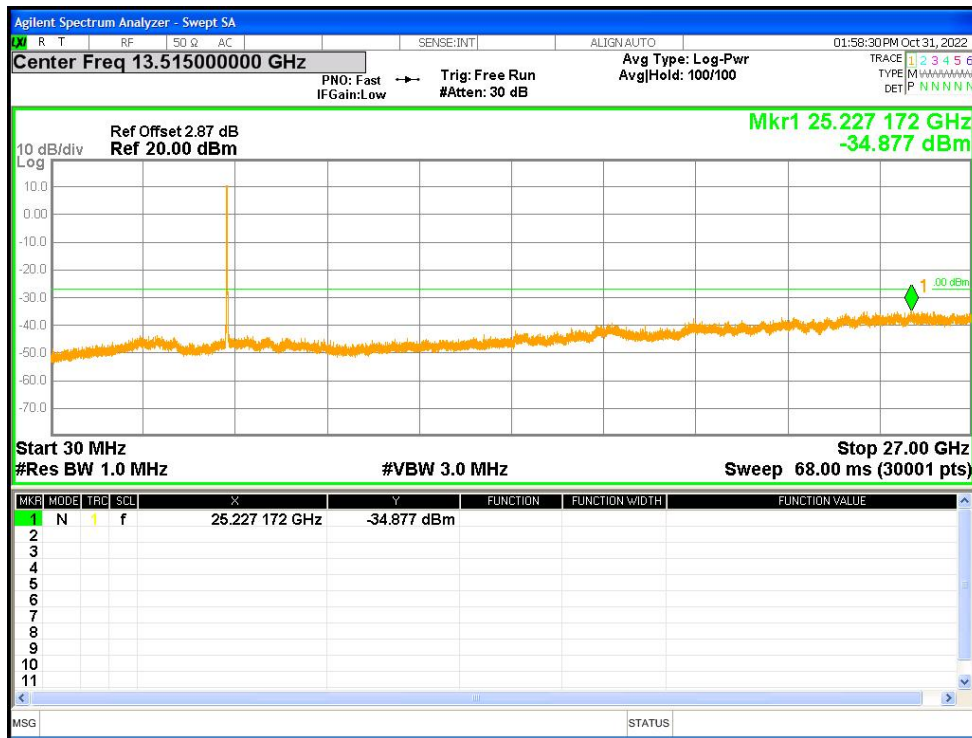

Tx. Spurious NVNT a 5260MHz Ant1 Emission

Tx. Spurious NVNT a 5280MHz Ant1 Emission

Tx. Spurious NVNT a 5320MHz Ant1 Emission

Tx. Spurious NVNT a 5500MHz Ant1 Emission

Tx. Spurious NVNT a 5600MHz Ant1 Emission

Tx. Spurious NVNT a 5700MHz Ant1 Emission

Tx. Spurious NVNT a 5745MHz Ant1 Emission

Tx. Spurious NVNT a 5785MHz Ant1 Emission

Tx. Spurious NVNT a 5825MHz Ant1 Emission

Tx. Spurious NVNT a 5180MHz Ant2 Emission

Tx. Spurious NVNT a 5200MHz Ant2 Emission

Tx. Spurious NVNT a 5240MHz Ant2 Emission

Tx. Spurious NVNT a 5260MHz Ant2 Emission

Tx. Spurious NVNT a 5280MHz Ant2 Emission

Tx. Spurious NVNT a 5320MHz Ant2 Emission

Tx. Spurious NVNT a 5500MHz Ant2 Emission

Tx. Spurious NVNT a 5600MHz Ant2 Emission

Tx. Spurious NVNT a 5700MHz Ant2 Emission

Tx. Spurious NVNT a 5745MHz Ant2 Emission

Tx. Spurious NVNT a 5785MHz Ant2 Emission