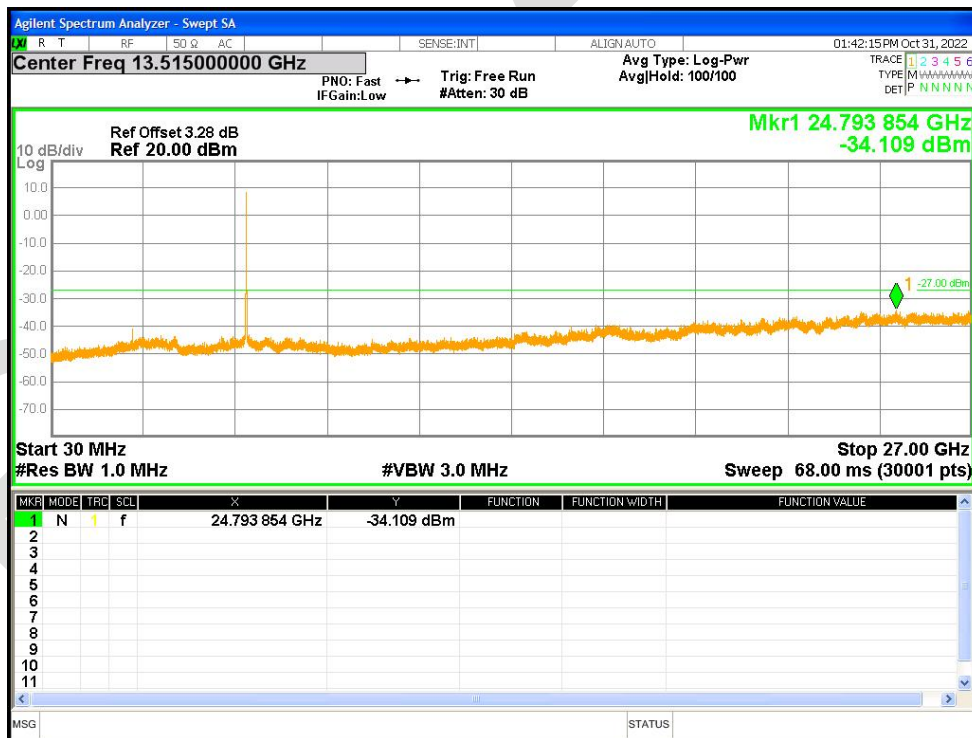

Tx. Spurious NVNT a 5825MHz Ant2 Emission

Tx. Spurious NVNT ac20 5180MHz Ant1 Emission

Tx. Spurious NVNT ac20 5200MHz Ant1 Emission

Tx. Spurious NVNT ac20 5240MHz Ant1 Emission

Tx. Spurious NVNT ac20 5260MHz Ant1 Emission

Tx. Spurious NVNT ac20 5280MHz Ant1 Emission

Tx. Spurious NVNT ac20 5320MHz Ant1 Emission

Tx. Spurious NVNT ac20 5500MHz Ant1 Emission

Tx. Spurious NVNT ac20 5600MHz Ant1 Emission

Tx. Spurious NVNT ac20 5700MHz Ant1 Emission

Tx. Spurious NVNT ac20 5745MHz Ant1 Emission

Tx. Spurious NVNT ac20 5785MHz Ant1 Emission

Tx. Spurious NVNT ac20 5825MHz Ant1 Emission

Tx. Spurious NVNT ac20 5180MHz Ant2 Emission

Tx. Spurious NVNT ac20 5200MHz Ant2 Emission

Tx. Spurious NVNT ac20 5240MHz Ant2 Emission

Tx. Spurious NVNT ac20 5260MHz Ant2 Emission

Tx. Spurious NVNT ac20 5280MHz Ant2 Emission

Tx. Spurious NVNT ac20 5320MHz Ant2 Emission

Tx. Spurious NVNT ac20 5500MHz Ant2 Emission