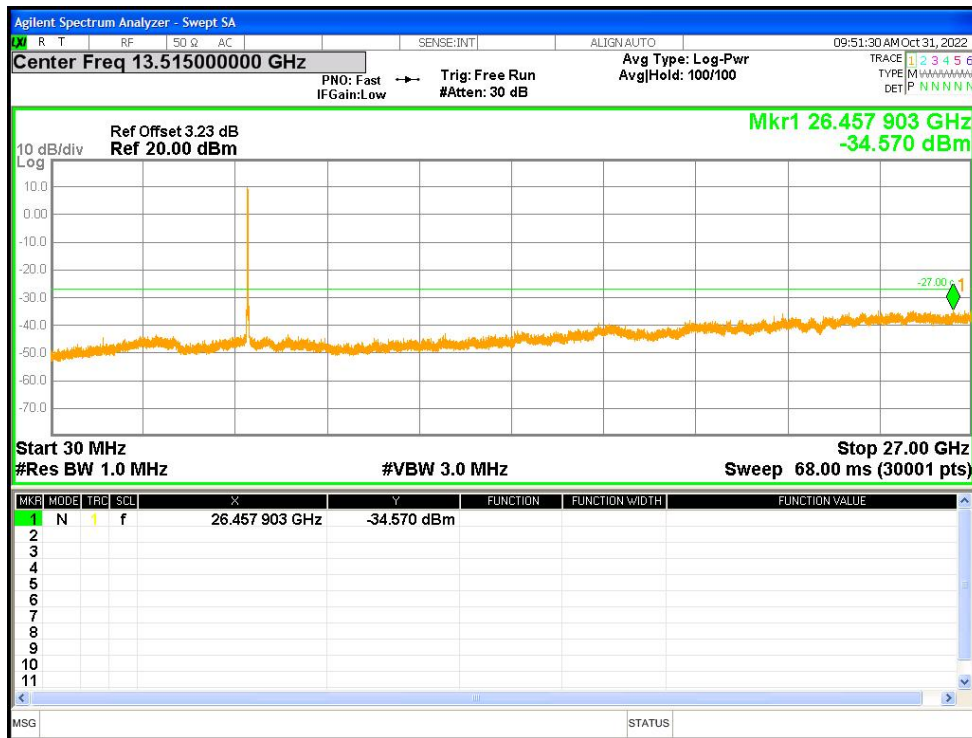

Tx. Spurious NVNT a 5260MHz Ant1 Emission

Tx. Spurious NVNT a 5280MHz Ant1 Emission

Tx. Spurious NVNT a 5320MHz Ant1 Emission

Tx. Spurious NVNT a 5500MHz Ant1 Emission

Tx. Spurious NVNT a 5600MHz Ant1 Emission

Tx. Spurious NVNT a 5700MHz Ant1 Emission

Tx. Spurious NVNT a 5745MHz Ant1 Emission

Tx. Spurious NVNT a 5785MHz Ant1 Emission

Tx. Spurious NVNT a 5825MHz Ant1 Emission

Tx. Spurious NVNT a 5180MHz Ant2 Emission

Tx. Spurious NVNT a 5200MHz Ant2 Emission

Tx. Spurious NVNT a 5240MHz Ant2 Emission

Tx. Spurious NVNT a 5260MHz Ant2 Emission

Tx. Spurious NVNT a 5280MHz Ant2 Emission

Tx. Spurious NVNT a 5320MHz Ant2 Emission