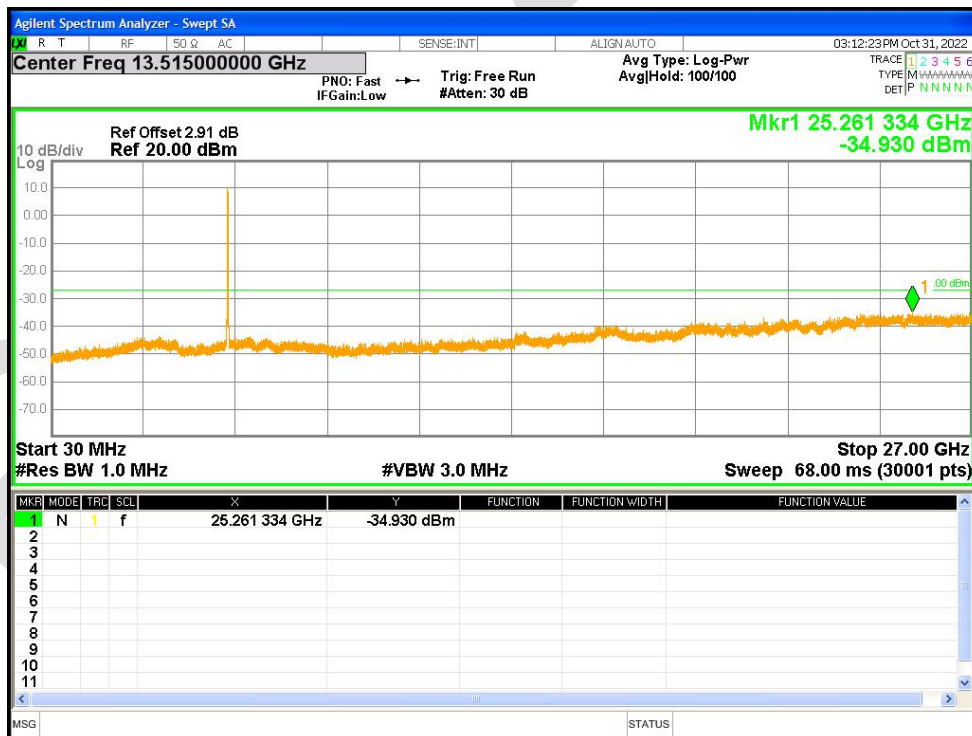

Tx. Spurious NVNT a 5825MHz Ant2 Emission

Tx. Spurious NVNT ac20 5180MHz Ant1 Emission

Tx. Spurious NVNT ac20 5200MHz Ant1 Emission

Tx. Spurious NVNT ac20 5240MHz Ant1 Emission

Tx. Spurious NVNT ac20 5260MHz Ant1 Emission

Tx. Spurious NVNT ac20 5280MHz Ant1 Emission

Tx. Spurious NVNT ac20 5320MHz Ant1 Emission

Tx. Spurious NVNT ac20 5500MHz Ant1 Emission

Tx. Spurious NVNT ac20 5600MHz Ant1 Emission

Tx. Spurious NVNT ac20 5700MHz Ant1 Emission

Tx. Spurious NVNT ac20 5745MHz Ant1 Emission

Tx. Spurious NVNT ac20 5785MHz Ant1 Emission

Tx. Spurious NVNT ac20 5825MHz Ant1 Emission

Tx. Spurious NVNT ac20 5180MHz Ant2 Emission

Tx. Spurious NVNT ac20 5200MHz Ant2 Emission

Tx. Spurious NVNT ac20 5240MHz Ant2 Emission

Tx. Spurious NVNT ac20 5260MHz Ant2 Emission

Tx. Spurious NVNT ac20 5280MHz Ant2 Emission

Tx. Spurious NVNT ac20 5320MHz Ant2 Emission

Tx. Spurious NVNT ac20 5500MHz Ant2 Emission