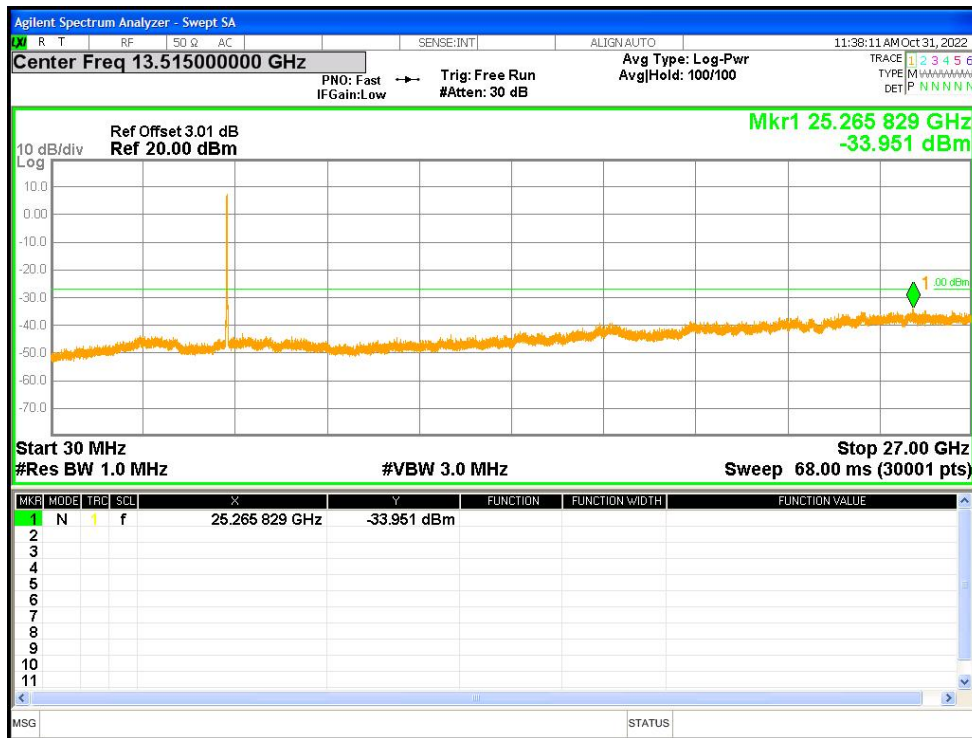

Tx. Spurious NVNT a 5200MHz Ant2 Emission

Tx. Spurious NVNT a 5240MHz Ant2 Emission

Tx. Spurious NVNT a 5260MHz Ant2 Emission

Tx. Spurious NVNT a 5280MHz Ant2 Emission

Tx. Spurious NVNT a 5320MHz Ant2 Emission

Tx. Spurious NVNT a 5500MHz Ant2 Emission

Tx. Spurious NVNT a 5600MHz Ant2 Emission

Tx. Spurious NVNT a 5700MHz Ant2 Emission

Tx. Spurious NVNT a 5745MHz Ant2 Emission

Tx. Spurious NVNT a 5785MHz Ant2 Emission

Tx. Spurious NVNT a 5825MHz Ant2 Emission

Tx. Spurious NVNT ac20 5180MHz Ant1 Emission

Tx. Spurious NVNT ac20 5200MHz Ant1 Emission

Tx. Spurious NVNT ac20 5240MHz Ant1 Emission

Tx. Spurious NVNT ac20 5260MHz Ant1 Emission

Tx. Spurious NVNT ac20 5280MHz Ant1 Emission

Tx. Spurious NVNT ac20 5320MHz Ant1 Emission

Tx. Spurious NVNT ac20 5500MHz Ant1 Emission

Tx. Spurious NVNT ac20 5600MHz Ant1 Emission

Tx. Spurious NVNT ac20 5700MHz Ant1 Emission