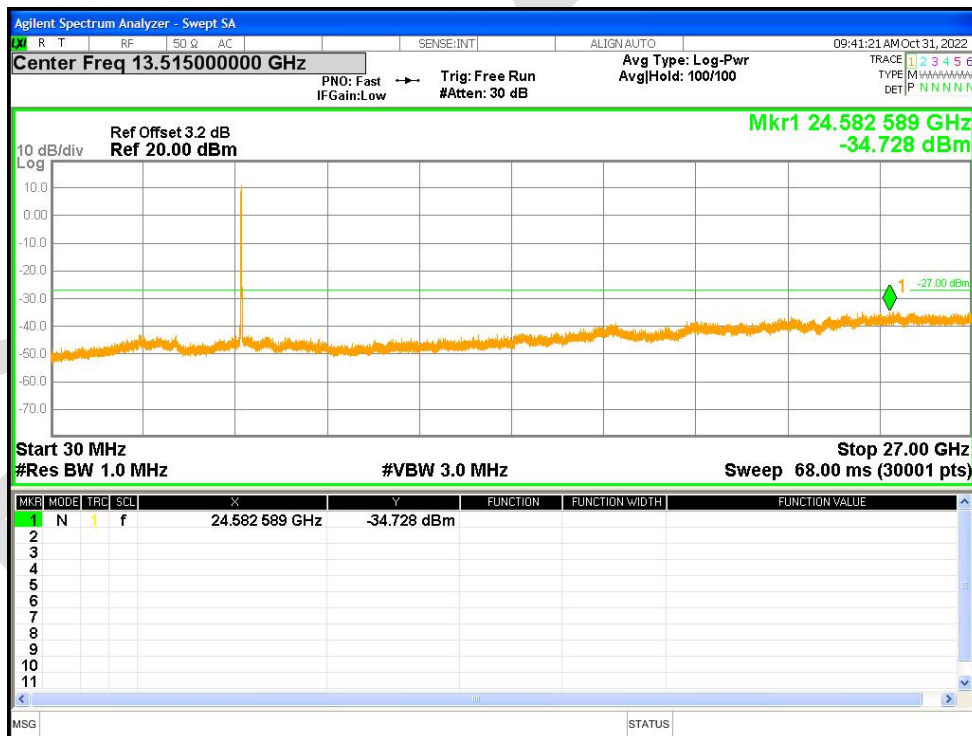

Tx. Spurious NVNT a 5260MHz Ant1 Emission

Tx. Spurious NVNT a 5280MHz Ant1 Emission

Tx. Spurious NVNT a 5320MHz Ant1 Emission

Tx. Spurious NVNT a 5500MHz Ant1 Emission

Tx. Spurious NVNT a 5600MHz Ant1 Emission

Tx. Spurious NVNT a 5700MHz Ant1 Emission

Tx. Spurious NVNT a 5745MHz Ant1 Emission

Tx. Spurious NVNT a 5785MHz Ant1 Emission

Tx. Spurious NVNT a 5825MHz Ant1 Emission

Tx. Spurious NVNT a 5180MHz Ant2 Emission

Tx. Spurious NVNT a 5200MHz Ant2 Emission

Tx. Spurious NVNT a 5240MHz Ant2 Emission

Tx. Spurious NVNT a 5260MHz Ant2 Emission

Tx. Spurious NVNT a 5280MHz Ant2 Emission

Tx. Spurious NVNT a 5320MHz Ant2 Emission