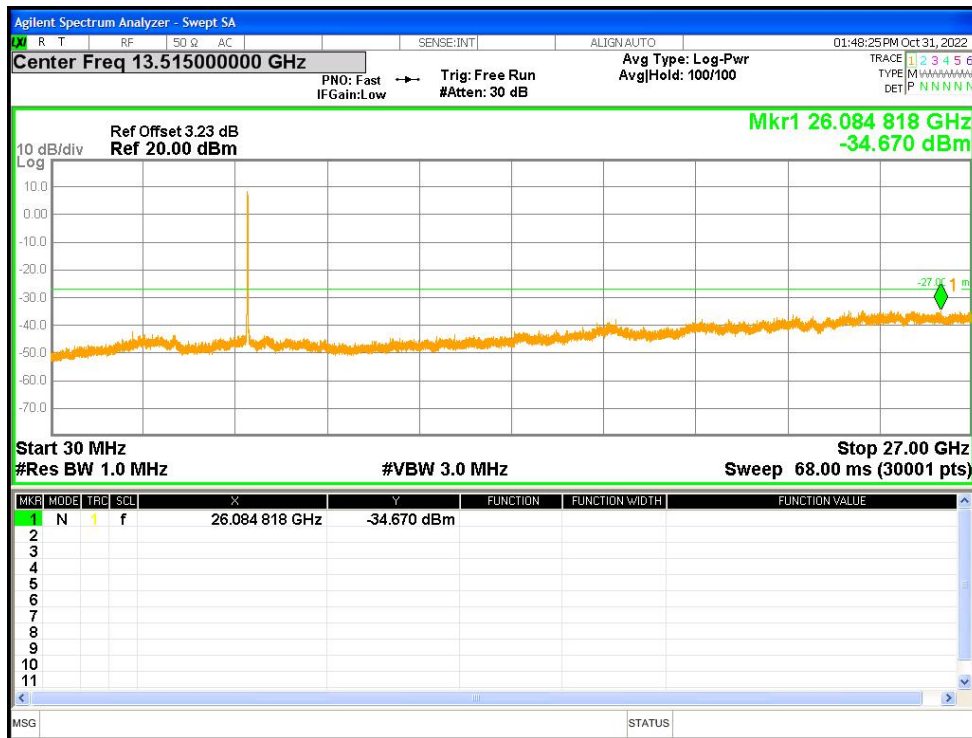

Tx. Spurious NVNT a 5825MHz Ant2 Emission

Tx. Spurious NVNT ac20 5180MHz Ant1 Emission

Tx. Spurious NVNT ac20 5200MHz Ant1 Emission

Tx. Spurious NVNT ac20 5240MHz Ant1 Emission

Tx. Spurious NVNT ac20 5260MHz Ant1 Emission

Tx. Spurious NVNT ac20 5280MHz Ant1 Emission

Tx. Spurious NVNT ac20 5320MHz Ant1 Emission

Tx. Spurious NVNT ac20 5500MHz Ant1 Emission

Tx. Spurious NVNT ac20 5600MHz Ant1 Emission

Tx. Spurious NVNT ac20 5700MHz Ant1 Emission

Tx. Spurious NVNT ac20 5745MHz Ant1 Emission

Tx. Spurious NVNT ac20 5785MHz Ant1 Emission

Tx. Spurious NVNT ac20 5825MHz Ant1 Emission

Tx. Spurious NVNT ac20 5180MHz Ant2 Emission

Tx. Spurious NVNT ac20 5200MHz Ant2 Emission

Tx. Spurious NVNT ac20 5240MHz Ant2 Emission

Tx. Spurious NVNT ac20 5260MHz Ant2 Emission

Tx. Spurious NVNT ac20 5280MHz Ant2 Emission

Tx. Spurious NVNT ac20 5320MHz Ant2 Emission

Tx. Spurious NVNT ac20 5500MHz Ant2 Emission