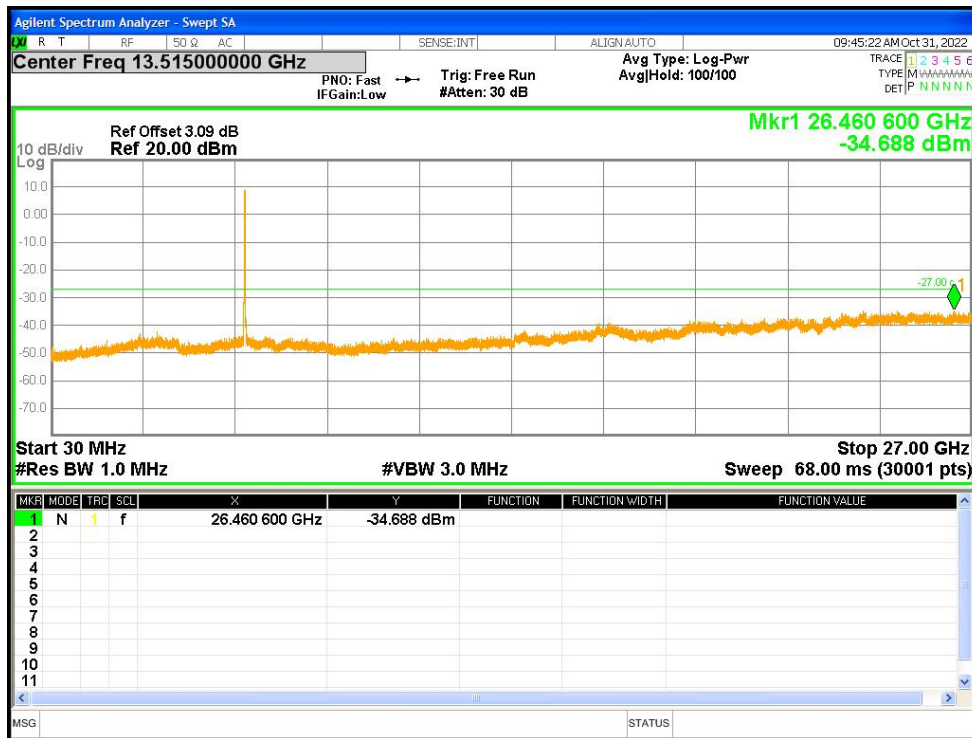

Tx. Spurious NVNT a 5260MHz Ant1 Emission

Tx. Spurious NVNT a 5280MHz Ant1 Emission

Tx. Spurious NVNT a 5320MHz Ant1 Emission

Tx. Spurious NVNT a 5500MHz Ant1 Emission

Tx. Spurious NVNT a 5600MHz Ant1 Emission

Tx. Spurious NVNT a 5700MHz Ant1 Emission

Tx. Spurious NVNT a 5745MHz Ant1 Emission

Tx. Spurious NVNT a 5785MHz Ant1 Emission

Tx. Spurious NVNT a 5825MHz Ant1 Emission

Tx. Spurious NVNT a 5180MHz Ant2 Emission

Tx. Spurious NVNT a 5200MHz Ant2 Emission

Tx. Spurious NVNT a 5240MHz Ant2 Emission

Tx. Spurious NVNT a 5260MHz Ant2 Emission

Tx. Spurious NVNT a 5280MHz Ant2 Emission

Tx. Spurious NVNT a 5320MHz Ant2 Emission