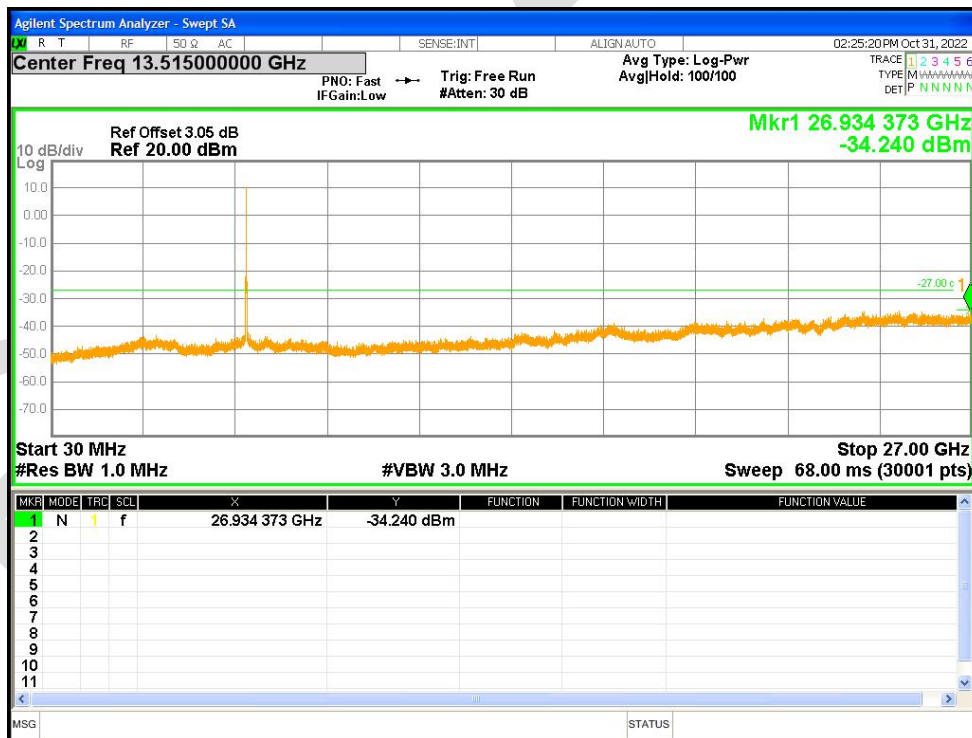

Tx. Spurious NVNT a 5200MHz Ant2 Emission

Tx. Spurious NVNT a 5240MHz Ant2 Emission

Tx. Spurious NVNT a 5260MHz Ant2 Emission

Tx. Spurious NVNT a 5280MHz Ant2 Emission

Tx. Spurious NVNT a 5320MHz Ant2 Emission

Tx. Spurious NVNT a 5500MHz Ant2 Emission

Tx. Spurious NVNT a 5600MHz Ant2 Emission

Tx. Spurious NVNT a 5700MHz Ant2 Emission

Tx. Spurious NVNT a 5745MHz Ant2 Emission

Tx. Spurious NVNT a 5785MHz Ant2 Emission

Tx. Spurious NVNT a 5825MHz Ant2 Emission

Tx. Spurious NVNT ac20 5180MHz Ant1 Emission

Tx. Spurious NVNT ac20 5200MHz Ant1 Emission

Tx. Spurious NVNT ac20 5240MHz Ant1 Emission

Tx. Spurious NVNT ac20 5260MHz Ant1 Emission

Tx. Spurious NVNT ac20 5280MHz Ant1 Emission

Tx. Spurious NVNT ac20 5320MHz Ant1 Emission

Tx. Spurious NVNT ac20 5500MHz Ant1 Emission

Tx. Spurious NVNT ac20 5600MHz Ant1 Emission

Tx. Spurious NVNT ac20 5700MHz Ant1 Emission