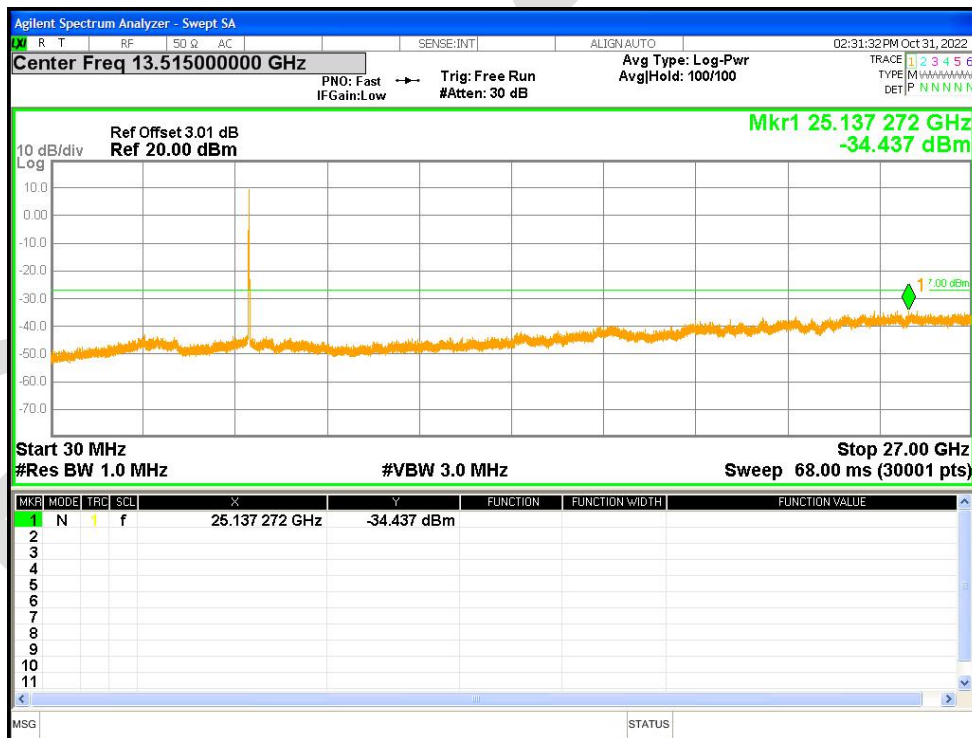

Tx. Spurious NVNT a 5200MHz Ant2 Emission

Tx. Spurious NVNT a 5240MHz Ant2 Emission

Tx. Spurious NVNT a 5260MHz Ant2 Emission

Tx. Spurious NVNT a 5280MHz Ant2 Emission

Tx. Spurious NVNT a 5320MHz Ant2 Emission

Tx. Spurious NVNT a 5500MHz Ant2 Emission

Tx. Spurious NVNT a 5600MHz Ant2 Emission

Tx. Spurious NVNT a 5700MHz Ant2 Emission

Tx. Spurious NVNT a 5745MHz Ant2 Emission

Tx. Spurious NVNT a 5785MHz Ant2 Emission

Tx. Spurious NVNT a 5825MHz Ant2 Emission

Tx. Spurious NVNT ac20 5180MHz Ant1 Emission

Tx. Spurious NVNT ac20 5200MHz Ant1 Emission

Tx. Spurious NVNT ac20 5240MHz Ant1 Emission

Tx. Spurious NVNT ac20 5260MHz Ant1 Emission

Tx. Spurious NVNT ac20 5280MHz Ant1 Emission

Tx. Spurious NVNT ac20 5320MHz Ant1 Emission

Tx. Spurious NVNT ac20 5500MHz Ant1 Emission

Tx. Spurious NVNT ac20 5600MHz Ant1 Emission

Tx. Spurious NVNT ac20 5700MHz Ant1 Emission