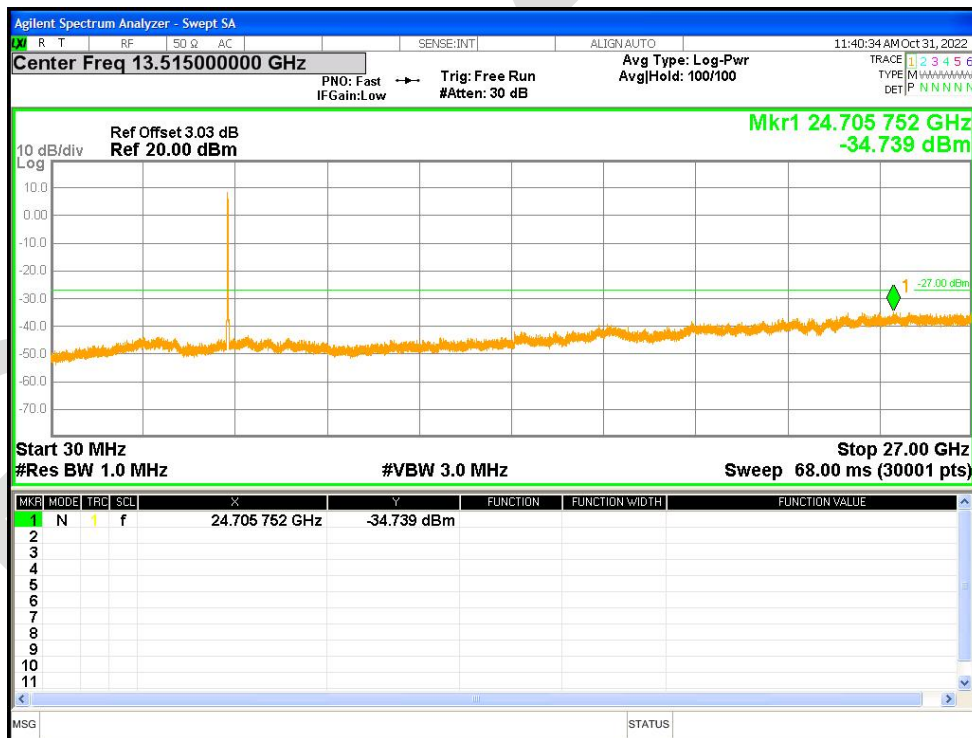

Tx. Spurious NVNT a 5200MHz Ant2 Emission

Tx. Spurious NVNT a 5240MHz Ant2 Emission

Tx. Spurious NVNT a 5260MHz Ant2 Emission

Tx. Spurious NVNT a 5280MHz Ant2 Emission

Tx. Spurious NVNT a 5320MHz Ant2 Emission

Tx. Spurious NVNT a 5500MHz Ant2 Emission

Tx. Spurious NVNT a 5600MHz Ant2 Emission

Tx. Spurious NVNT a 5700MHz Ant2 Emission

Tx. Spurious NVNT a 5745MHz Ant2 Emission

Tx. Spurious NVNT a 5785MHz Ant2 Emission

Tx. Spurious NVNT a 5825MHz Ant2 Emission

Tx. Spurious NVNT ac20 5180MHz Ant1 Emission

Tx. Spurious NVNT ac20 5200MHz Ant1 Emission

Tx. Spurious NVNT ac20 5240MHz Ant1 Emission

Tx. Spurious NVNT ac20 5260MHz Ant1 Emission

Tx. Spurious NVNT ac20 5280MHz Ant1 Emission

Tx. Spurious NVNT ac20 5320MHz Ant1 Emission

Tx. Spurious NVNT ac20 5500MHz Ant1 Emission

Tx. Spurious NVNT ac20 5600MHz Ant1 Emission

Tx. Spurious NVNT ac20 5700MHz Ant1 Emission