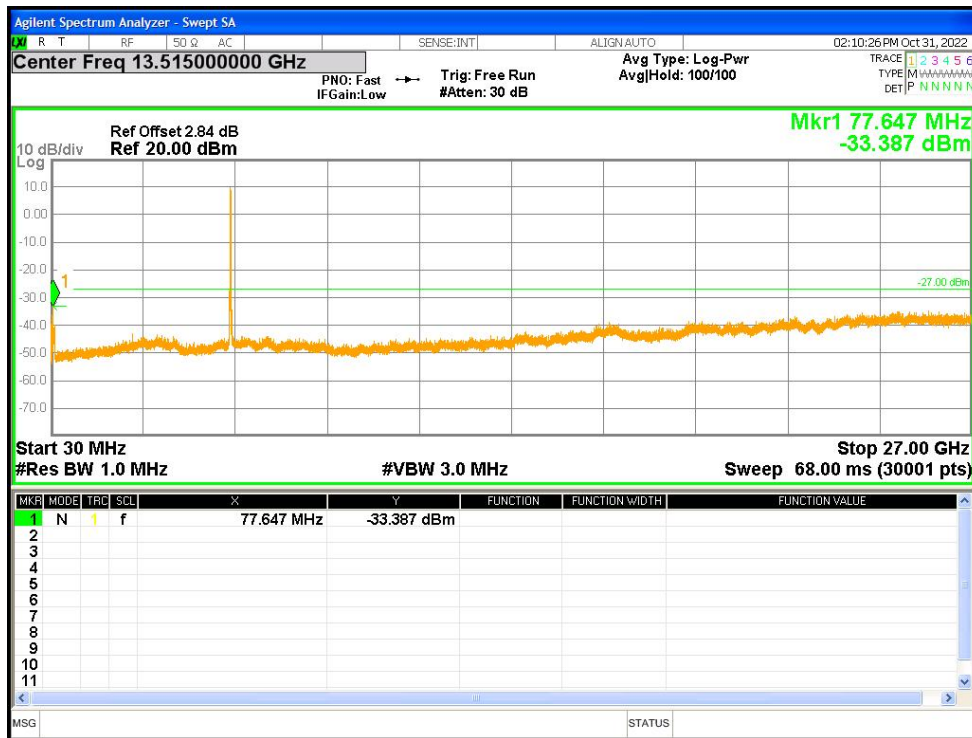

Tx. Spurious NVNT a 5700MHz Ant1 Emission

Tx. Spurious NVNT a 5745MHz Ant1 Emission

Tx. Spurious NVNT a 5785MHz Ant1 Emission

Tx. Spurious NVNT a 5825MHz Ant1 Emission

Tx. Spurious NVNT a 5180MHz Ant2 Emission

Tx. Spurious NVNT a 5200MHz Ant2 Emission

Tx. Spurious NVNT a 5240MHz Ant2 Emission

Tx. Spurious NVNT a 5260MHz Ant2 Emission

Tx. Spurious NVNT a 5280MHz Ant2 Emission

Tx. Spurious NVNT a 5320MHz Ant2 Emission

Tx. Spurious NVNT a 5500MHz Ant2 Emission

Tx. Spurious NVNT a 5600MHz Ant2 Emission

Tx. Spurious NVNT a 5700MHz Ant2 Emission

Tx. Spurious NVNT a 5745MHz Ant2 Emission

Tx. Spurious NVNT a 5785MHz Ant2 Emission

Tx. Spurious NVNT a 5825MHz Ant2 Emission

Tx. Spurious NVNT ac20 5180MHz Ant1 Emission

Tx. Spurious NVNT ac20 5200MHz Ant1 Emission

Tx. Spurious NVNT ac20 5240MHz Ant1 Emission

Tx. Spurious NVNT ac20 5260MHz Ant1 Emission