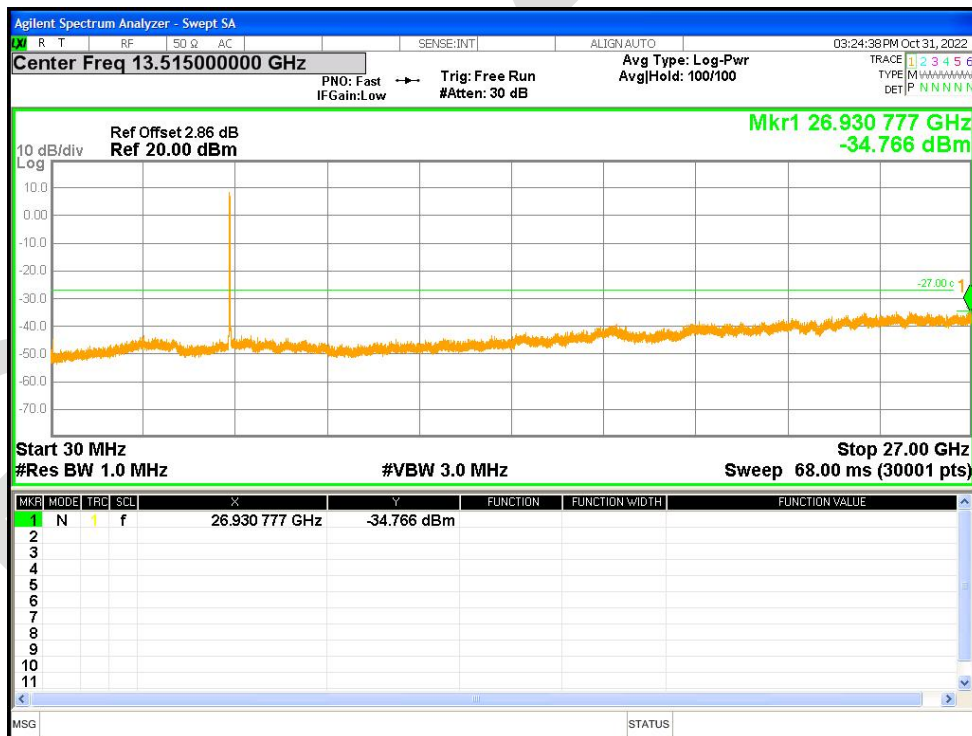

Tx. Spurious NVNT a 5825MHz Ant2 Emission

Tx. Spurious NVNT ac20 5180MHz Ant1 Emission

Tx. Spurious NVNT ac20 5200MHz Ant1 Emission

Tx. Spurious NVNT ac20 5240MHz Ant1 Emission

Tx. Spurious NVNT ac20 5260MHz Ant1 Emission

Tx. Spurious NVNT ac20 5280MHz Ant1 Emission

Tx. Spurious NVNT ac20 5320MHz Ant1 Emission

Tx. Spurious NVNT ac20 5500MHz Ant1 Emission

Tx. Spurious NVNT ac20 5600MHz Ant1 Emission

Tx. Spurious NVNT ac20 5700MHz Ant1 Emission

Tx. Spurious NVNT ac20 5745MHz Ant1 Emission

Tx. Spurious NVNT ac20 5785MHz Ant1 Emission

Tx. Spurious NVNT ac20 5825MHz Ant1 Emission

Tx. Spurious NVNT ac20 5180MHz Ant2 Emission

Tx. Spurious NVNT ac20 5200MHz Ant2 Emission

Tx. Spurious NVNT ac20 5240MHz Ant2 Emission

Tx. Spurious NVNT ac20 5260MHz Ant2 Emission

Tx. Spurious NVNT ac20 5280MHz Ant2 Emission

Tx. Spurious NVNT ac20 5320MHz Ant2 Emission

Tx. Spurious NVNT ac20 5500MHz Ant2 Emission