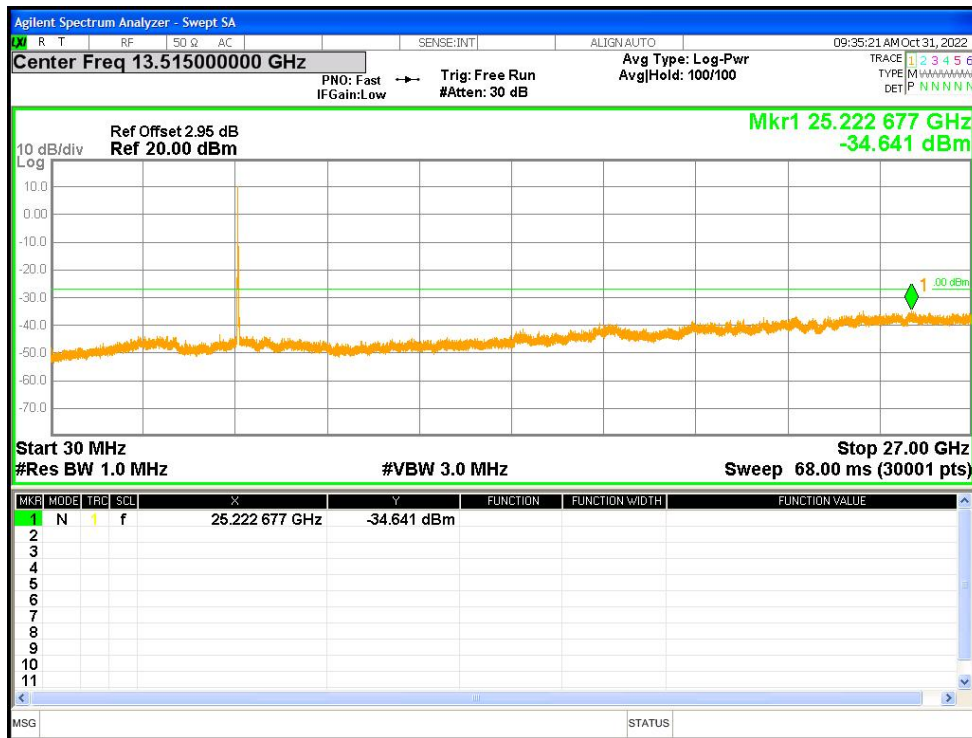

Tx. Spurious NVNT a 5260MHz Ant1 Emission

Tx. Spurious NVNT a 5280MHz Ant1 Emission

Tx. Spurious NVNT a 5320MHz Ant1 Emission

Tx. Spurious NVNT a 5500MHz Ant1 Emission

Tx. Spurious NVNT a 5600MHz Ant1 Emission

Tx. Spurious NVNT a 5700MHz Ant1 Emission

Tx. Spurious NVNT a 5745MHz Ant1 Emission

Tx. Spurious NVNT a 5785MHz Ant1 Emission

Tx. Spurious NVNT a 5825MHz Ant1 Emission

Tx. Spurious NVNT a 5180MHz Ant2 Emission

Tx. Spurious NVNT a 5200MHz Ant2 Emission

Tx. Spurious NVNT a 5240MHz Ant2 Emission

Tx. Spurious NVNT a 5260MHz Ant2 Emission

Tx. Spurious NVNT a 5280MHz Ant2 Emission

Tx. Spurious NVNT a 5320MHz Ant2 Emission

Tx. Spurious NVNT a 5500MHz Ant2 Emission

Tx. Spurious NVNT a 5600MHz Ant2 Emission

Tx. Spurious NVNT a 5700MHz Ant2 Emission

Tx. Spurious NVNT a 5745MHz Ant2 Emission

Tx. Spurious NVNT a 5785MHz Ant2 Emission