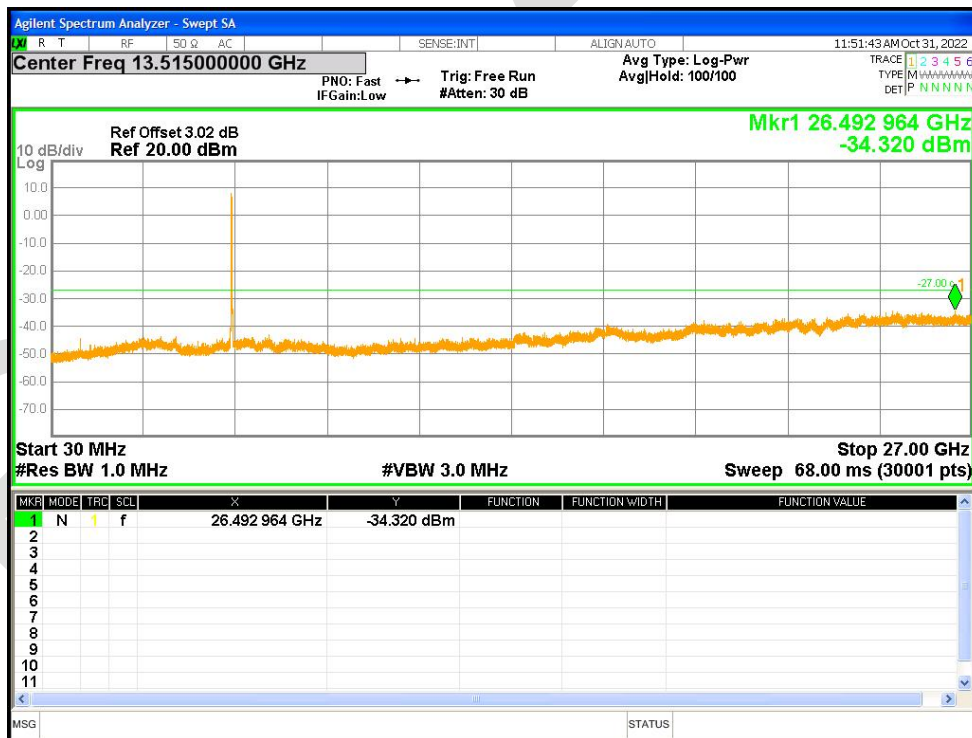

Tx. Spurious NVNT a 5500MHz Ant2 Emission

Tx. Spurious NVNT a 5600MHz Ant2 Emission

Tx. Spurious NVNT a 5700MHz Ant2 Emission

Tx. Spurious NVNT a 5745MHz Ant2 Emission

Tx. Spurious NVNT a 5785MHz Ant2 Emission

Tx. Spurious NVNT a 5825MHz Ant2 Emission

Tx. Spurious NVNT ac20 5180MHz Ant1 Emission

Tx. Spurious NVNT ac20 5200MHz Ant1 Emission

Tx. Spurious NVNT ac20 5240MHz Ant1 Emission

Tx. Spurious NVNT ac20 5260MHz Ant1 Emission

Tx. Spurious NVNT ac20 5280MHz Ant1 Emission

Tx. Spurious NVNT ac20 5320MHz Ant1 Emission

Tx. Spurious NVNT ac20 5500MHz Ant1 Emission

Tx. Spurious NVNT ac20 5600MHz Ant1 Emission

Tx. Spurious NVNT ac20 5700MHz Ant1 Emission

Tx. Spurious NVNT ac20 5745MHz Ant1 Emission

Tx. Spurious NVNT ac20 5785MHz Ant1 Emission

Tx. Spurious NVNT ac20 5825MHz Ant1 Emission

Tx. Spurious NVNT ac20 5180MHz Ant2 Emission

Tx. Spurious NVNT ac20 5200MHz Ant2 Emission