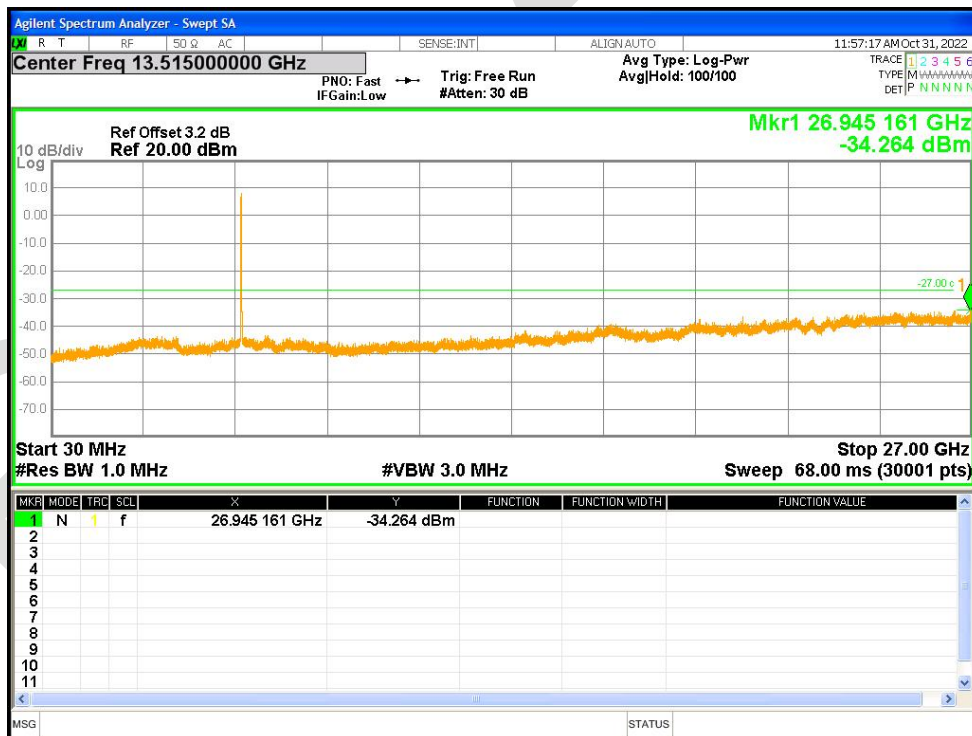

Tx. Spurious NVNT a 5825MHz Ant2 Emission

Tx. Spurious NVNT ac20 5180MHz Ant1 Emission

Tx. Spurious NVNT ac20 5200MHz Ant1 Emission

Tx. Spurious NVNT ac20 5240MHz Ant1 Emission

Tx. Spurious NVNT ac20 5260MHz Ant1 Emission

Tx. Spurious NVNT ac20 5280MHz Ant1 Emission

Tx. Spurious NVNT ac20 5320MHz Ant1 Emission

Tx. Spurious NVNT ac20 5500MHz Ant1 Emission

Tx. Spurious NVNT ac20 5600MHz Ant1 Emission

Tx. Spurious NVNT ac20 5700MHz Ant1 Emission

Tx. Spurious NVNT ac20 5745MHz Ant1 Emission

Tx. Spurious NVNT ac20 5785MHz Ant1 Emission

Tx. Spurious NVNT ac20 5825MHz Ant1 Emission

Tx. Spurious NVNT ac20 5180MHz Ant2 Emission

Tx. Spurious NVNT ac20 5200MHz Ant2 Emission

Tx. Spurious NVNT ac20 5240MHz Ant2 Emission

Tx. Spurious NVNT ac20 5260MHz Ant2 Emission

Tx. Spurious NVNT ac20 5280MHz Ant2 Emission

Tx. Spurious NVNT ac20 5320MHz Ant2 Emission

Tx. Spurious NVNT ac20 5500MHz Ant2 Emission