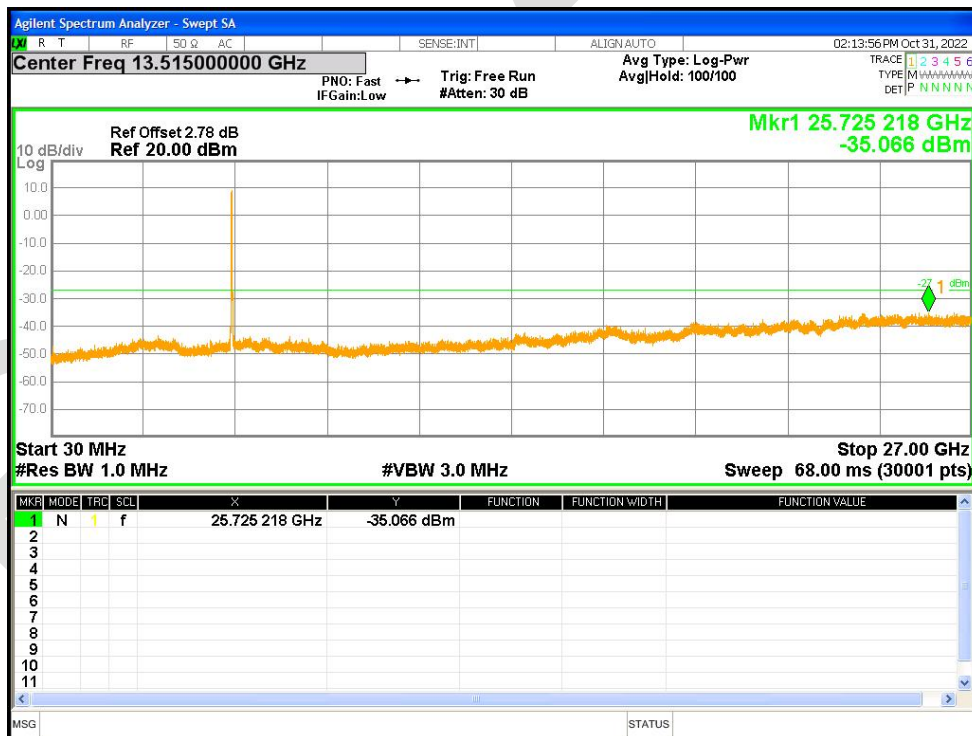

Tx. Spurious NVNT a 5700MHz Ant1 Emission

Tx. Spurious NVNT a 5745MHz Ant1 Emission

Tx. Spurious NVNT a 5785MHz Ant1 Emission

Tx. Spurious NVNT a 5825MHz Ant1 Emission

Tx. Spurious NVNT a 5180MHz Ant2 Emission

Tx. Spurious NVNT a 5200MHz Ant2 Emission

Tx. Spurious NVNT a 5240MHz Ant2 Emission

Tx. Spurious NVNT a 5260MHz Ant2 Emission

Tx. Spurious NVNT a 5280MHz Ant2 Emission

Tx. Spurious NVNT a 5320MHz Ant2 Emission

Tx. Spurious NVNT a 5500MHz Ant2 Emission

Tx. Spurious NVNT a 5600MHz Ant2 Emission

Tx. Spurious NVNT a 5700MHz Ant2 Emission

Tx. Spurious NVNT a 5745MHz Ant2 Emission

Tx. Spurious NVNT a 5785MHz Ant2 Emission

Tx. Spurious NVNT a 5825MHz Ant2 Emission

Tx. Spurious NVNT ac20 5180MHz Ant1 Emission

Tx. Spurious NVNT ac20 5200MHz Ant1 Emission

Tx. Spurious NVNT ac20 5240MHz Ant1 Emission

Tx. Spurious NVNT ac20 5260MHz Ant1 Emission