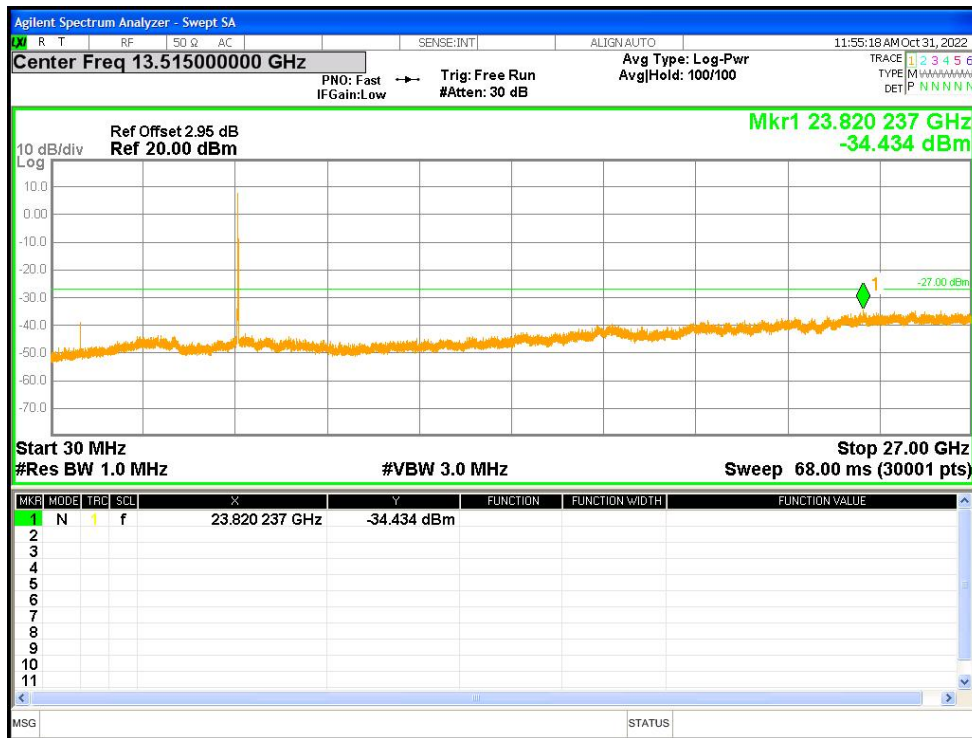

Tx. Spurious NVNT a 5500MHz Ant2 Emission

Tx. Spurious NVNT a 5600MHz Ant2 Emission

Tx. Spurious NVNT a 5700MHz Ant2 Emission

Tx. Spurious NVNT a 5745MHz Ant2 Emission

Tx. Spurious NVNT a 5785MHz Ant2 Emission

Tx. Spurious NVNT a 5825MHz Ant2 Emission

Tx. Spurious NVNT ac20 5180MHz Ant1 Emission

Tx. Spurious NVNT ac20 5200MHz Ant1 Emission

Tx. Spurious NVNT ac20 5240MHz Ant1 Emission

Tx. Spurious NVNT ac20 5260MHz Ant1 Emission

Tx. Spurious NVNT ac20 5280MHz Ant1 Emission

Tx. Spurious NVNT ac20 5320MHz Ant1 Emission

Tx. Spurious NVNT ac20 5500MHz Ant1 Emission

Tx. Spurious NVNT ac20 5600MHz Ant1 Emission

Tx. Spurious NVNT ac20 5700MHz Ant1 Emission

Tx. Spurious NVNT ac20 5745MHz Ant1 Emission

Tx. Spurious NVNT ac20 5785MHz Ant1 Emission

Tx. Spurious NVNT ac20 5825MHz Ant1 Emission

Tx. Spurious NVNT ac20 5180MHz Ant2 Emission

Tx. Spurious NVNT ac20 5200MHz Ant2 Emission