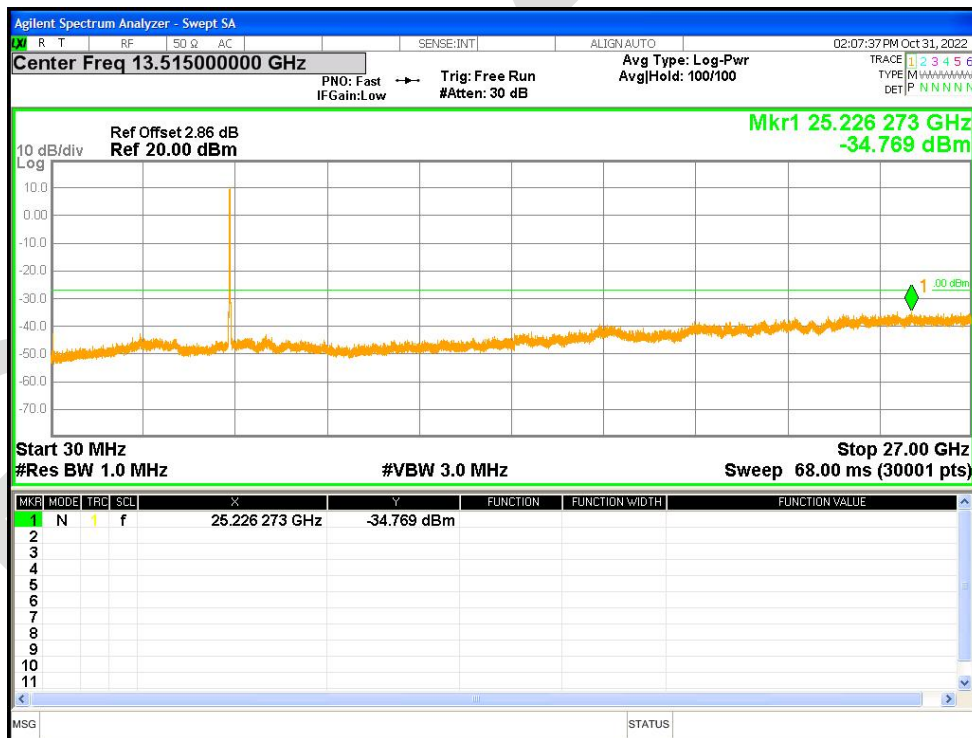

Tx. Spurious NVNT a 5260MHz Ant1 Emission

Tx. Spurious NVNT a 5280MHz Ant1 Emission

Tx. Spurious NVNT a 5320MHz Ant1 Emission

Tx. Spurious NVNT a 5500MHz Ant1 Emission

Tx. Spurious NVNT a 5600MHz Ant1 Emission

Tx. Spurious NVNT a 5700MHz Ant1 Emission

Tx. Spurious NVNT a 5745MHz Ant1 Emission

Tx. Spurious NVNT a 5785MHz Ant1 Emission

Tx. Spurious NVNT a 5825MHz Ant1 Emission

Tx. Spurious NVNT a 5180MHz Ant2 Emission

Tx. Spurious NVNT a 5200MHz Ant2 Emission

Tx. Spurious NVNT a 5240MHz Ant2 Emission

Tx. Spurious NVNT a 5260MHz Ant2 Emission

Tx. Spurious NVNT a 5280MHz Ant2 Emission

Tx. Spurious NVNT a 5320MHz Ant2 Emission

Tx. Spurious NVNT a 5500MHz Ant2 Emission

Tx. Spurious NVNT a 5600MHz Ant2 Emission

Tx. Spurious NVNT a 5700MHz Ant2 Emission

Tx. Spurious NVNT a 5745MHz Ant2 Emission

Tx. Spurious NVNT a 5785MHz Ant2 Emission