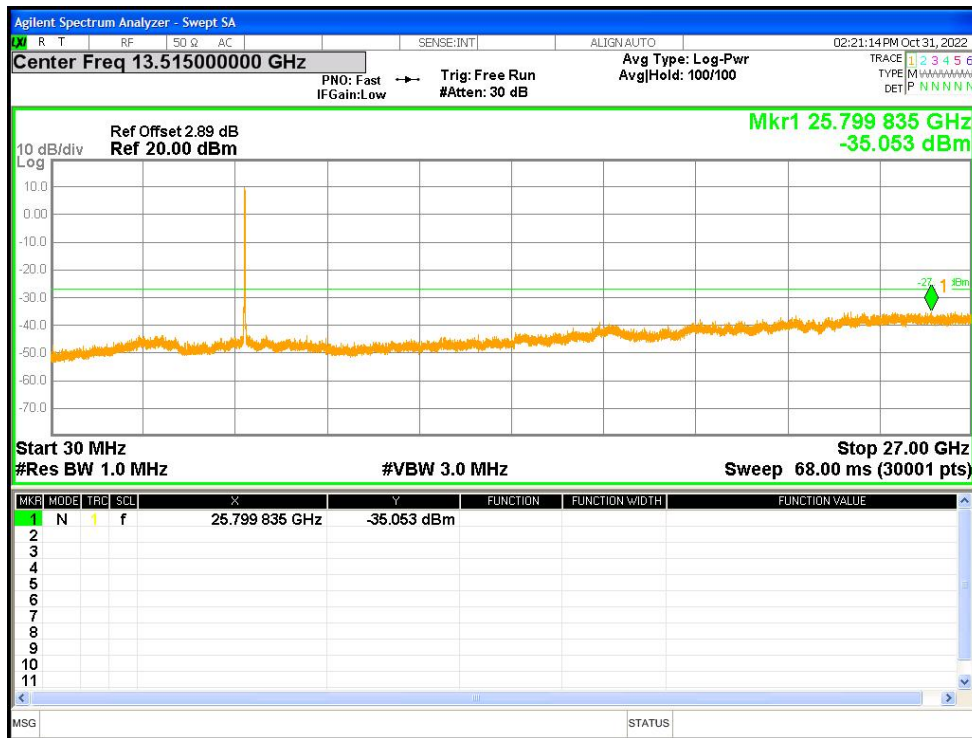

Tx. Spurious NVNT a 5200MHz Ant2 Emission

Tx. Spurious NVNT a 5240MHz Ant2 Emission

Tx. Spurious NVNT a 5260MHz Ant2 Emission

Tx. Spurious NVNT a 5280MHz Ant2 Emission

Tx. Spurious NVNT a 5320MHz Ant2 Emission

Tx. Spurious NVNT a 5500MHz Ant2 Emission

Tx. Spurious NVNT a 5600MHz Ant2 Emission

Tx. Spurious NVNT a 5700MHz Ant2 Emission

Tx. Spurious NVNT a 5745MHz Ant2 Emission

Tx. Spurious NVNT a 5785MHz Ant2 Emission

Tx. Spurious NVNT a 5825MHz Ant2 Emission

Tx. Spurious NVNT ac20 5180MHz Ant1 Emission

Tx. Spurious NVNT ac20 5200MHz Ant1 Emission

Tx. Spurious NVNT ac20 5240MHz Ant1 Emission

Tx. Spurious NVNT ac20 5260MHz Ant1 Emission

Tx. Spurious NVNT ac20 5280MHz Ant1 Emission

Tx. Spurious NVNT ac20 5320MHz Ant1 Emission

Tx. Spurious NVNT ac20 5500MHz Ant1 Emission

Tx. Spurious NVNT ac20 5600MHz Ant1 Emission

Tx. Spurious NVNT ac20 5700MHz Ant1 Emission