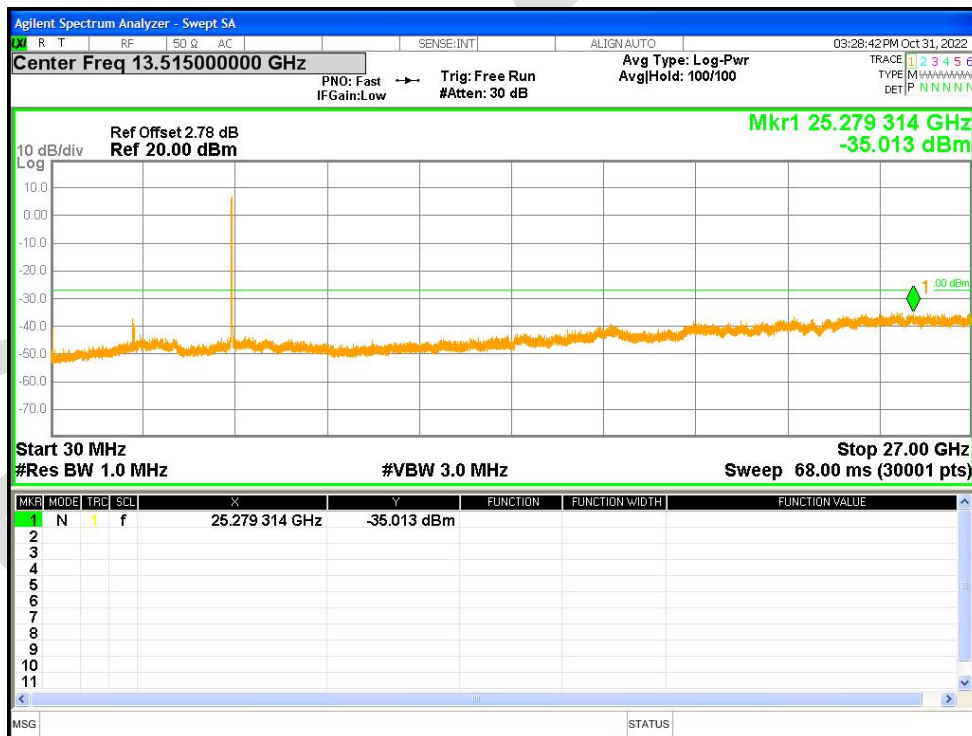

Tx. Spurious NVNT a 5200MHz Ant2 Emission

Tx. Spurious NVNT a 5240MHz Ant2 Emission

Tx. Spurious NVNT a 5260MHz Ant2 Emission

Tx. Spurious NVNT a 5280MHz Ant2 Emission

Tx. Spurious NVNT a 5320MHz Ant2 Emission

Tx. Spurious NVNT ac20 5280MHz Ant1 Emission

Tx. Spurious NVNT ac20 5320MHz Ant1 Emission

Tx. Spurious NVNT ac20 5500MHz Ant1 Emission

Tx. Spurious NVNT ac20 5600MHz Ant1 Emission

Tx. Spurious NVNT ac20 5700MHz Ant1 Emission

Tx. Spurious NVNT ac20 5745MHz Ant1 Emission

Tx. Spurious NVNT ac20 5785MHz Ant1 Emission

Tx. Spurious NVNT ac20 5825MHz Ant1 Emission

Tx. Spurious NVNT ac20 5180MHz Ant2 Emission

Tx. Spurious NVNT ac20 5200MHz Ant2 Emission

Tx. Spurious NVNT ac20 5240MHz Ant2 Emission

Tx. Spurious NVNT ac20 5260MHz Ant2 Emission

Tx. Spurious NVNT ac20 5280MHz Ant2 Emission

Tx. Spurious NVNT ac20 5320MHz Ant2 Emission

Tx. Spurious NVNT ac20 5500MHz Ant2 Emission