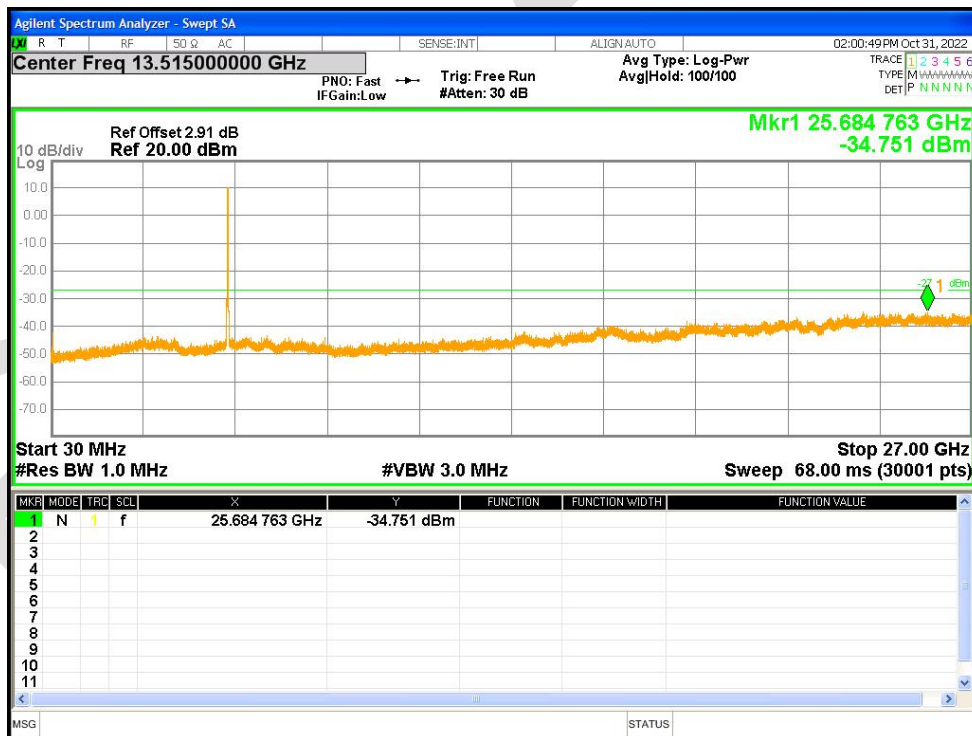

Tx. Spurious NVNT a 5260MHz Ant1 Emission

Tx. Spurious NVNT a 5280MHz Ant1 Emission

Tx. Spurious NVNT a 5320MHz Ant1 Emission

Tx. Spurious NVNT a 5500MHz Ant1 Emission

Tx. Spurious NVNT a 5600MHz Ant1 Emission

Tx. Spurious NVNT a 5700MHz Ant1 Emission

Tx. Spurious NVNT a 5745MHz Ant1 Emission

Tx. Spurious NVNT a 5785MHz Ant1 Emission

Tx. Spurious NVNT a 5825MHz Ant1 Emission

Tx. Spurious NVNT a 5180MHz Ant2 Emission

Tx. Spurious NVNT a 5200MHz Ant2 Emission

Tx. Spurious NVNT a 5240MHz Ant2 Emission

Tx. Spurious NVNT a 5260MHz Ant2 Emission

Tx. Spurious NVNT a 5280MHz Ant2 Emission

Tx. Spurious NVNT a 5320MHz Ant2 Emission

Tx. Spurious NVNT a 5500MHz Ant2 Emission

Tx. Spurious NVNT a 5600MHz Ant2 Emission

Tx. Spurious NVNT a 5700MHz Ant2 Emission

Tx. Spurious NVNT a 5745MHz Ant2 Emission

Tx. Spurious NVNT a 5785MHz Ant2 Emission