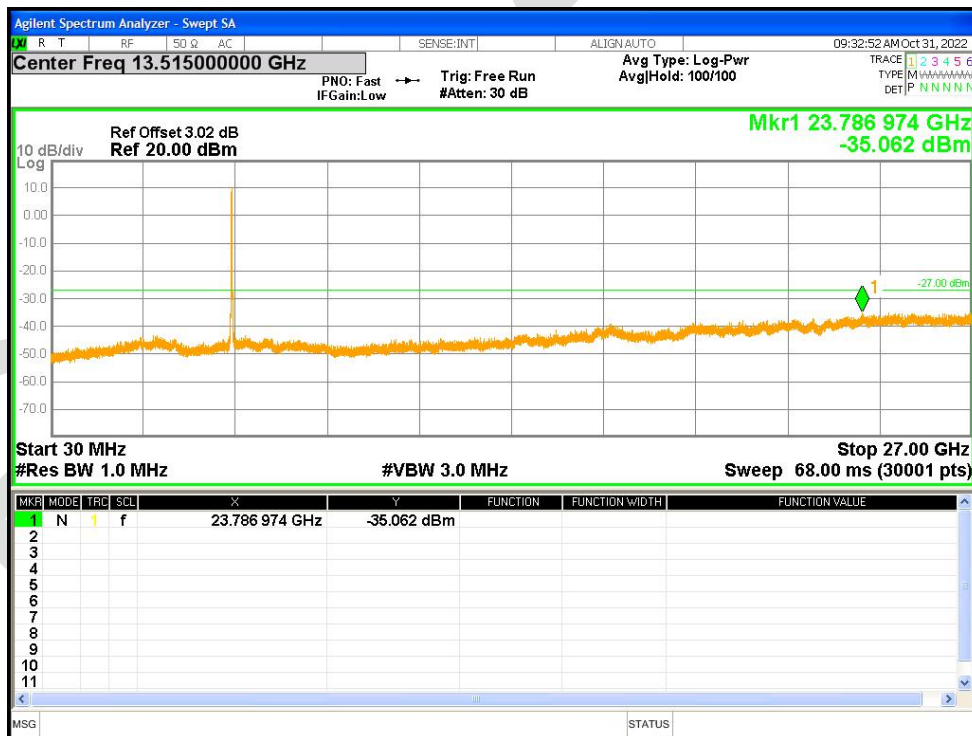

Tx. Spurious NVNT a 5260MHz Ant1 Emission

Tx. Spurious NVNT a 5280MHz Ant1 Emission

Tx. Spurious NVNT a 5320MHz Ant1 Emission

Tx. Spurious NVNT a 5500MHz Ant1 Emission

Tx. Spurious NVNT a 5600MHz Ant1 Emission

Tx. Spurious NVNT a 5700MHz Ant1 Emission

Tx. Spurious NVNT a 5745MHz Ant1 Emission

Tx. Spurious NVNT a 5785MHz Ant1 Emission

Tx. Spurious NVNT a 5825MHz Ant1 Emission

Tx. Spurious NVNT a 5180MHz Ant2 Emission

Tx. Spurious NVNT a 5200MHz Ant2 Emission

Tx. Spurious NVNT a 5240MHz Ant2 Emission

Tx. Spurious NVNT a 5260MHz Ant2 Emission

Tx. Spurious NVNT a 5280MHz Ant2 Emission

Tx. Spurious NVNT a 5320MHz Ant2 Emission