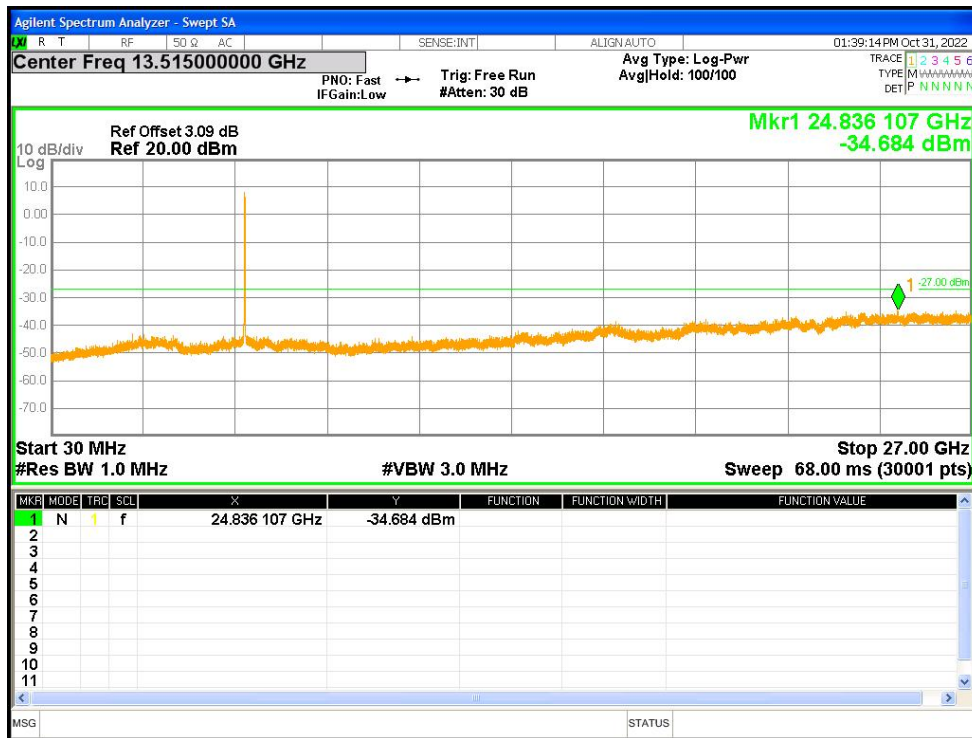

Tx. Spurious NVNT a 5825MHz Ant2 Emission

Tx. Spurious NVNT ac20 5180MHz Ant1 Emission

Tx. Spurious NVNT ac20 5200MHz Ant1 Emission

Tx. Spurious NVNT ac20 5240MHz Ant1 Emission

Tx. Spurious NVNT ac20 5260MHz Ant1 Emission

Tx. Spurious NVNT ac20 5280MHz Ant1 Emission

Tx. Spurious NVNT ac20 5320MHz Ant1 Emission

Tx. Spurious NVNT ac20 5500MHz Ant1 Emission

Tx. Spurious NVNT ac20 5600MHz Ant1 Emission

Tx. Spurious NVNT ac20 5700MHz Ant1 Emission

Tx. Spurious NVNT ac20 5745MHz Ant1 Emission

Tx. Spurious NVNT ac20 5785MHz Ant1 Emission

Tx. Spurious NVNT ac20 5825MHz Ant1 Emission

Tx. Spurious NVNT ac20 5180MHz Ant2 Emission

Tx. Spurious NVNT ac20 5200MHz Ant2 Emission

Tx. Spurious NVNT ac20 5240MHz Ant2 Emission

Tx. Spurious NVNT ac20 5260MHz Ant2 Emission

Tx. Spurious NVNT ac20 5280MHz Ant2 Emission

Tx. Spurious NVNT ac20 5320MHz Ant2 Emission

Tx. Spurious NVNT ac20 5500MHz Ant2 Emission