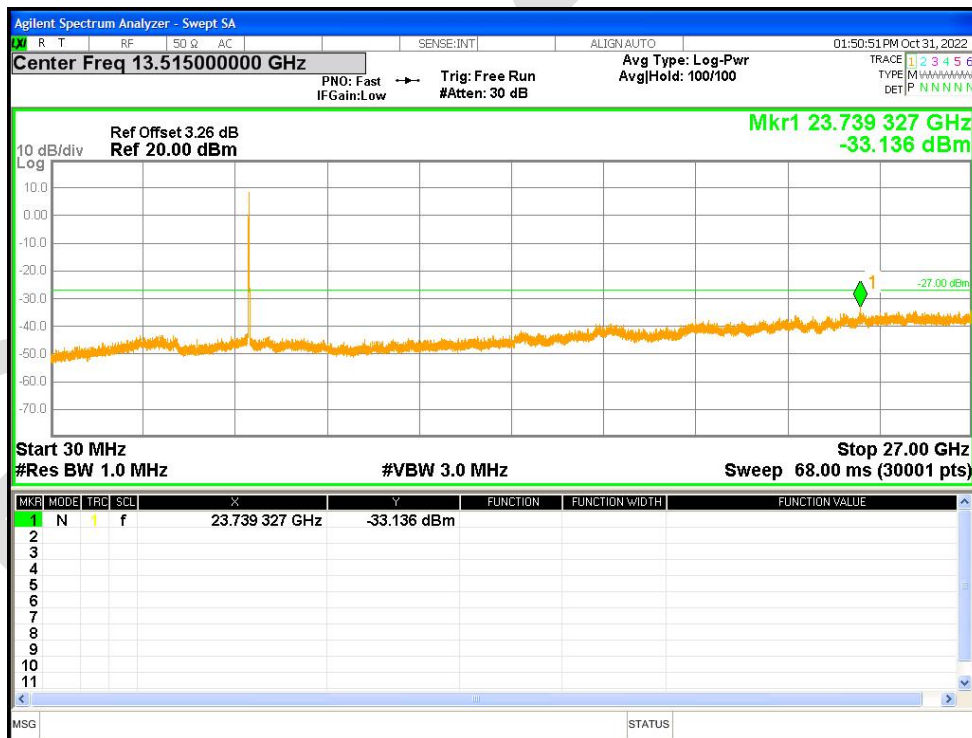

Tx. Spurious NVNT a 5825MHz Ant2 Emission

Tx. Spurious NVNT ac20 5180MHz Ant1 Emission

Tx. Spurious NVNT ac20 5200MHz Ant1 Emission

Tx. Spurious NVNT ac20 5240MHz Ant1 Emission

Tx. Spurious NVNT ac20 5260MHz Ant1 Emission

Tx. Spurious NVNT ac20 5280MHz Ant1 Emission

Tx. Spurious NVNT ac20 5320MHz Ant1 Emission

Tx. Spurious NVNT ac20 5500MHz Ant1 Emission

Tx. Spurious NVNT ac20 5600MHz Ant1 Emission

Tx. Spurious NVNT ac20 5700MHz Ant1 Emission

Tx. Spurious NVNT ac20 5745MHz Ant1 Emission

Tx. Spurious NVNT ac20 5785MHz Ant1 Emission

Tx. Spurious NVNT ac20 5825MHz Ant1 Emission

Tx. Spurious NVNT ac20 5180MHz Ant2 Emission

Tx. Spurious NVNT ac20 5200MHz Ant2 Emission

Tx. Spurious NVNT ac20 5240MHz Ant2 Emission

Tx. Spurious NVNT ac20 5260MHz Ant2 Emission

Tx. Spurious NVNT ac20 5280MHz Ant2 Emission

Tx. Spurious NVNT ac20 5320MHz Ant2 Emission

Tx. Spurious NVNT ac20 5500MHz Ant2 Emission