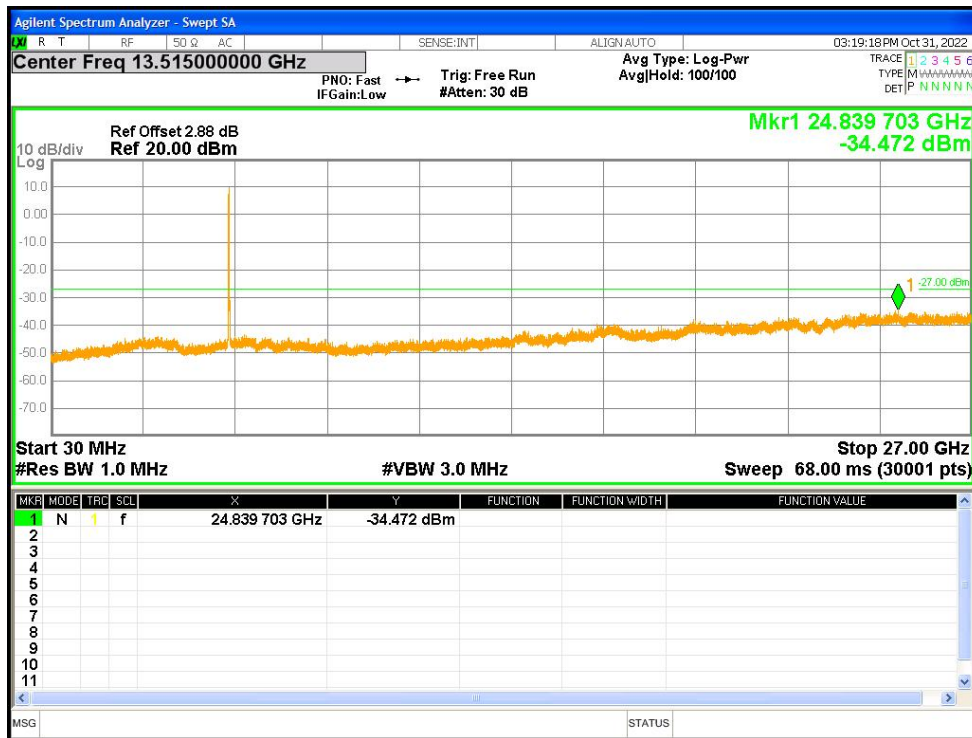

Tx. Spurious NVNT a 5825MHz Ant2 Emission

Tx. Spurious NVNT ac20 5180MHz Ant1 Emission

Tx. Spurious NVNT ac20 5200MHz Ant1 Emission

Tx. Spurious NVNT ac20 5240MHz Ant1 Emission

Tx. Spurious NVNT ac20 5260MHz Ant1 Emission

Tx. Spurious NVNT ac20 5280MHz Ant1 Emission

Tx. Spurious NVNT ac20 5320MHz Ant1 Emission

Tx. Spurious NVNT ac20 5500MHz Ant1 Emission

Tx. Spurious NVNT ac20 5600MHz Ant1 Emission

Tx. Spurious NVNT ac20 5700MHz Ant1 Emission

Tx. Spurious NVNT ac20 5745MHz Ant1 Emission

Tx. Spurious NVNT ac20 5785MHz Ant1 Emission

Tx. Spurious NVNT ac20 5825MHz Ant1 Emission

Tx. Spurious NVNT ac20 5180MHz Ant2 Emission

Tx. Spurious NVNT ac20 5200MHz Ant2 Emission

Tx. Spurious NVNT ac20 5240MHz Ant2 Emission

Tx. Spurious NVNT ac20 5260MHz Ant2 Emission

Tx. Spurious NVNT ac20 5280MHz Ant2 Emission

Tx. Spurious NVNT ac20 5320MHz Ant2 Emission

Tx. Spurious NVNT ac20 5500MHz Ant2 Emission