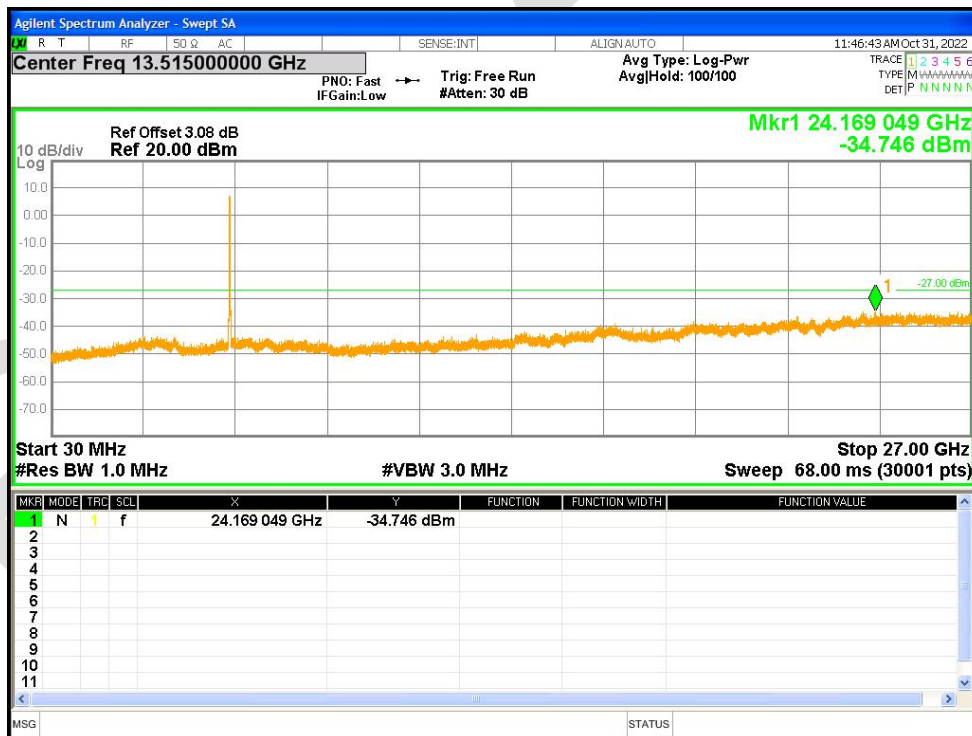

Tx. Spurious NVNT a 5500MHz Ant2 Emission

Tx. Spurious NVNT a 5600MHz Ant2 Emission

Tx. Spurious NVNT a 5700MHz Ant2 Emission

Tx. Spurious NVNT a 5745MHz Ant2 Emission

Tx. Spurious NVNT a 5785MHz Ant2 Emission

Tx. Spurious NVNT a 5825MHz Ant2 Emission

Tx. Spurious NVNT ac20 5180MHz Ant1 Emission

Tx. Spurious NVNT ac20 5200MHz Ant1 Emission

Tx. Spurious NVNT ac20 5240MHz Ant1 Emission

Tx. Spurious NVNT ac20 5260MHz Ant1 Emission

Tx. Spurious NVNT ac20 5280MHz Ant1 Emission

Tx. Spurious NVNT ac20 5320MHz Ant1 Emission

Tx. Spurious NVNT ac20 5500MHz Ant1 Emission

Tx. Spurious NVNT ac20 5600MHz Ant1 Emission

Tx. Spurious NVNT ac20 5700MHz Ant1 Emission

Tx. Spurious NVNT ac20 5745MHz Ant1 Emission

Tx. Spurious NVNT ac20 5785MHz Ant1 Emission

Tx. Spurious NVNT ac20 5825MHz Ant1 Emission

Tx. Spurious NVNT ac20 5180MHz Ant2 Emission

Tx. Spurious NVNT ac20 5200MHz Ant2 Emission