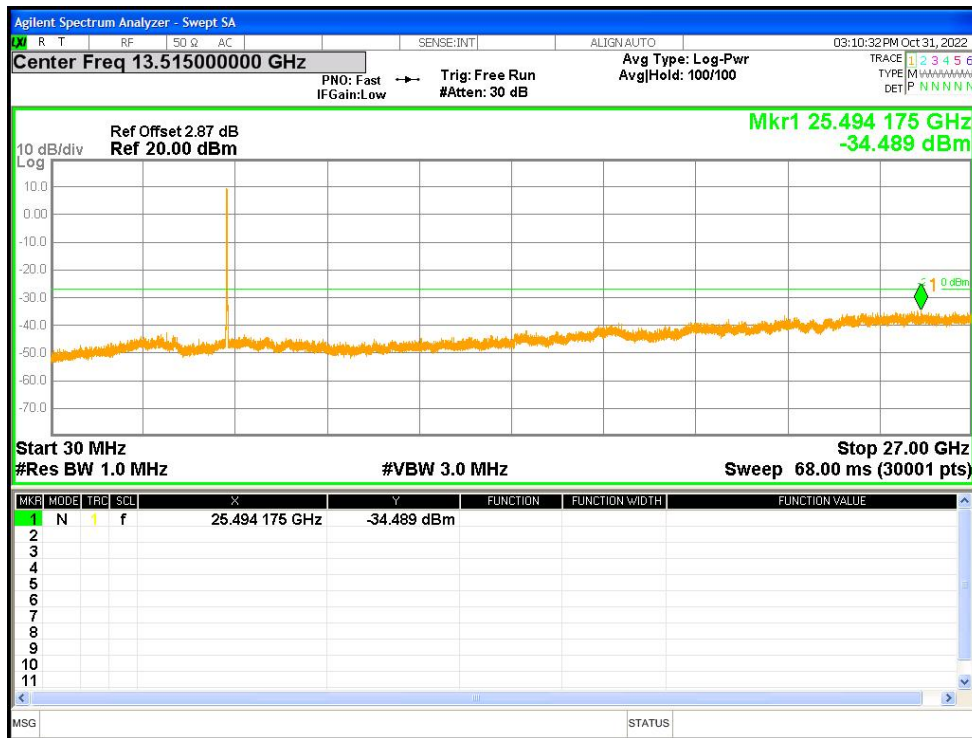

Tx. Spurious NVNT a 5825MHz Ant2 Emission

Tx. Spurious NVNT ac20 5180MHz Ant1 Emission

Tx. Spurious NVNT ac20 5200MHz Ant1 Emission

Tx. Spurious NVNT ac20 5240MHz Ant1 Emission

Tx. Spurious NVNT ac20 5260MHz Ant1 Emission

Tx. Spurious NVNT ac20 5280MHz Ant1 Emission

Tx. Spurious NVNT ac20 5320MHz Ant1 Emission

Tx. Spurious NVNT ac20 5500MHz Ant1 Emission

Tx. Spurious NVNT ac20 5600MHz Ant1 Emission

Tx. Spurious NVNT ac20 5700MHz Ant1 Emission

Tx. Spurious NVNT ac20 5745MHz Ant1 Emission

Tx. Spurious NVNT ac20 5785MHz Ant1 Emission

Tx. Spurious NVNT ac20 5825MHz Ant1 Emission

Tx. Spurious NVNT ac20 5180MHz Ant2 Emission

Tx. Spurious NVNT ac20 5200MHz Ant2 Emission

Tx. Spurious NVNT ac20 5240MHz Ant2 Emission

Tx. Spurious NVNT ac20 5260MHz Ant2 Emission

Tx. Spurious NVNT ac20 5280MHz Ant2 Emission

Tx. Spurious NVNT ac20 5320MHz Ant2 Emission

Tx. Spurious NVNT ac20 5500MHz Ant2 Emission