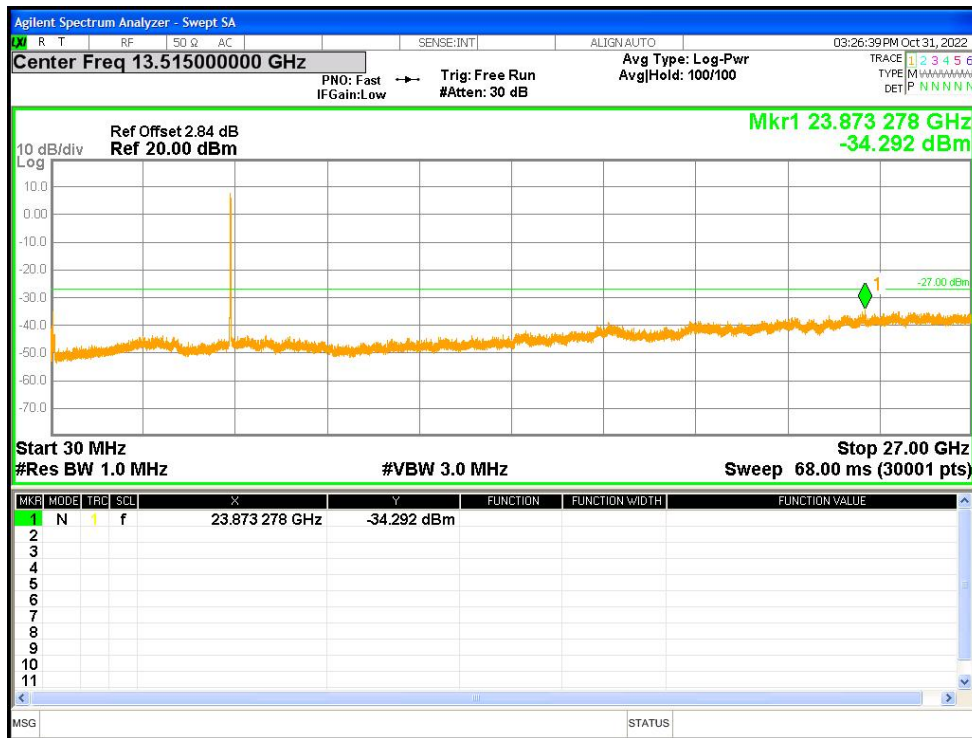

Tx. Spurious NVNT a 5825MHz Ant2 Emission

Tx. Spurious NVNT ac20 5180MHz Ant1 Emission

Tx. Spurious NVNT ac20 5200MHz Ant1 Emission

Tx. Spurious NVNT ac20 5240MHz Ant1 Emission

Tx. Spurious NVNT ac20 5260MHz Ant1 Emission

Tx. Spurious NVNT ac20 5280MHz Ant1 Emission

Tx. Spurious NVNT ac20 5320MHz Ant1 Emission

Tx. Spurious NVNT ac20 5500MHz Ant1 Emission

Tx. Spurious NVNT ac20 5600MHz Ant1 Emission

Tx. Spurious NVNT ac20 5700MHz Ant1 Emission

Tx. Spurious NVNT ac20 5745MHz Ant1 Emission

Tx. Spurious NVNT ac20 5785MHz Ant1 Emission

Tx. Spurious NVNT ac20 5825MHz Ant1 Emission

Tx. Spurious NVNT ac20 5180MHz Ant2 Emission

Tx. Spurious NVNT ac20 5200MHz Ant2 Emission

Tx. Spurious NVNT ac20 5240MHz Ant2 Emission

Tx. Spurious NVNT ac20 5260MHz Ant2 Emission

Tx. Spurious NVNT ac20 5280MHz Ant2 Emission

Tx. Spurious NVNT ac20 5320MHz Ant2 Emission

Tx. Spurious NVNT ac20 5500MHz Ant2 Emission