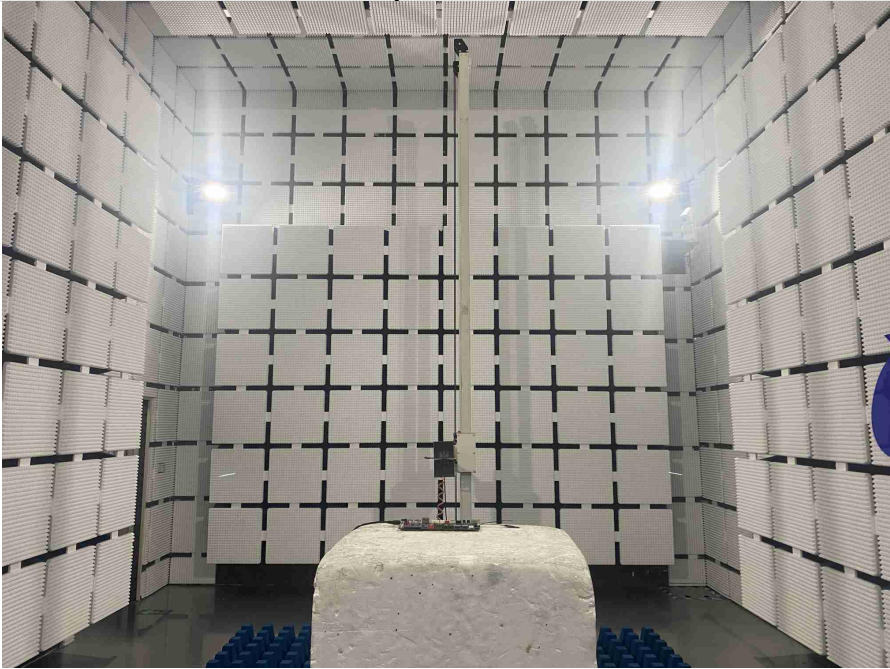

Product Name : Wi-Fi&BT module

Radiated Spurious Emissions

Conducted Emissions at AC Power Line (150kHz-30MHz)