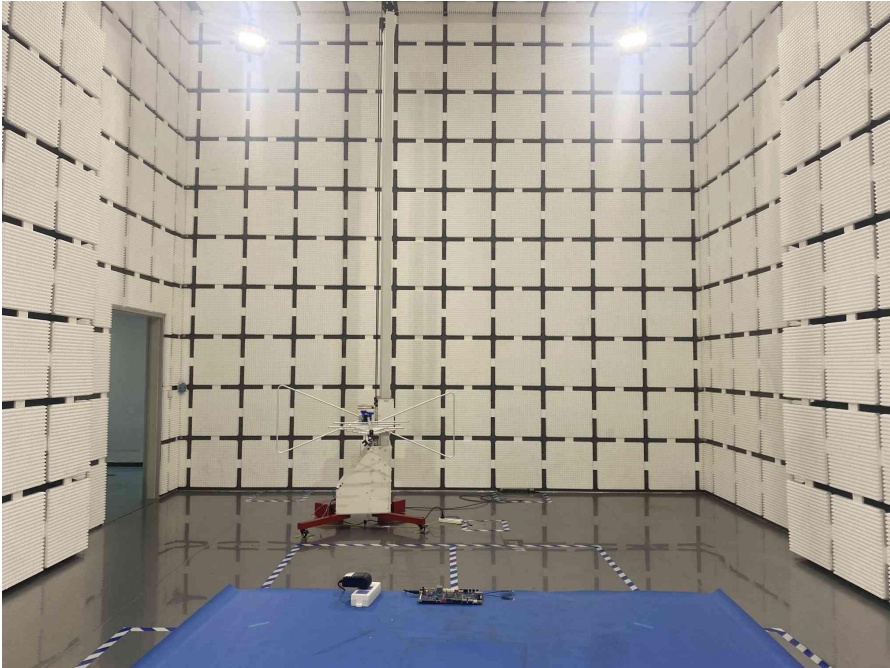

Product Name : Wi-Fi&BT module

Radiated Spurious Emissions

Conducted Emissions at AC Power Line (150kHz-30MHz)