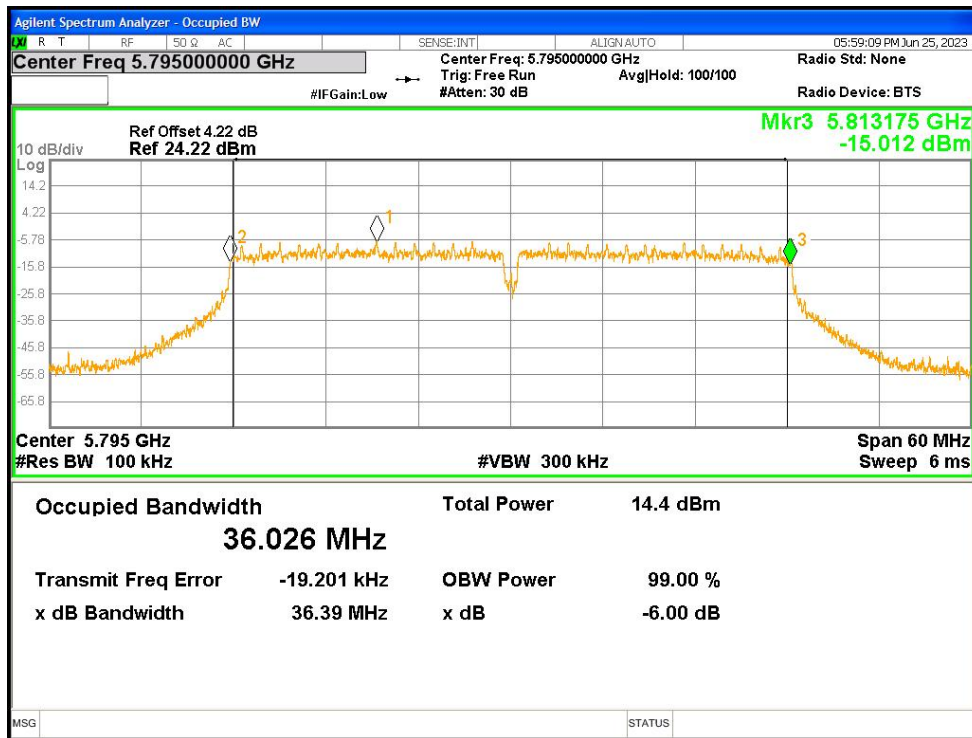

-6dB Bandwidth NVNT n40 5755MHz Ant2

-6dB Bandwidth NVNT n40 5795MHz Ant1

-6dB Bandwidth NVNT n40 5795MHz Ant2

**23.2 802.11AX:**
**23.2.1 Maximum Conducted Output Power**

| Condition | Mode | Frequency (MHz) | Antenna | Conducted Power (dBm) | Limit (dBm) | Verdict |
|-----------|------|-----------------|---------|-----------------------|-------------|---------|
| NVNT      | ax20 | 5180            | Ant1    | 10.94                 | 23.99       | Pass    |
| NVNT      | ax20 | 5180            | Ant2    | 12.36                 | 23.99       | Pass    |
| NVNT      | ax20 | 5180            | Sum     | 14.718                | 23.99       | Pass    |
| NVNT      | ax20 | 5200            | Ant1    | 10.57                 | 23.99       | Pass    |
| NVNT      | ax20 | 5200            | Ant2    | 10.692                | 23.99       | Pass    |
| NVNT      | ax20 | 5200            | Sum     | 13.642                | 23.99       | Pass    |
| NVNT      | ax20 | 5240            | Ant1    | 10.956                | 23.99       | Pass    |
| NVNT      | ax20 | 5240            | Ant2    | 10.107                | 23.99       | Pass    |
| NVNT      | ax20 | 5240            | Sum     | 13.563                | 23.99       | Pass    |
| NVNT      | ax20 | 5260            | Ant1    | 11.391                | 23.99       | Pass    |
| NVNT      | ax20 | 5260            | Ant2    | 10.193                | 23.99       | Pass    |
| NVNT      | ax20 | 5260            | Sum     | 13.843                | 23.99       | Pass    |
| NVNT      | ax20 | 5280            | Ant1    | 11.39                 | 23.99       | Pass    |
| NVNT      | ax20 | 5280            | Ant2    | 10.842                | 23.99       | Pass    |
| NVNT      | ax20 | 5280            | Sum     | 14.135                | 23.99       | Pass    |
| NVNT      | ax20 | 5320            | Ant1    | 11.754                | 23.99       | Pass    |
| NVNT      | ax20 | 5320            | Ant2    | 10.723                | 23.99       | Pass    |
| NVNT      | ax20 | 5320            | Sum     | 14.279                | 23.99       | Pass    |
| NVNT      | ax20 | 5500            | Ant1    | 10.154                | 23.99       | Pass    |
| NVNT      | ax20 | 5500            | Ant2    | 10.288                | 23.99       | Pass    |
| NVNT      | ax20 | 5500            | Sum     | 13.232                | 23.99       | Pass    |
| NVNT      | ax20 | 5600            | Ant1    | 12.013                | 23.99       | Pass    |
| NVNT      | ax20 | 5600            | Ant2    | 10.946                | 23.99       | Pass    |
| NVNT      | ax20 | 5600            | Sum     | 14.522                | 23.99       | Pass    |
| NVNT      | ax20 | 5700            | Ant1    | 10.872                | 23.99       | Pass    |
| NVNT      | ax20 | 5700            | Ant2    | 10.558                | 23.99       | Pass    |
| NVNT      | ax20 | 5700            | Sum     | 13.728                | 23.99       | Pass    |
| NVNT      | ax20 | 5745            | Ant1    | 10.738                | 29.99       | Pass    |
| NVNT      | ax20 | 5745            | Ant2    | 10.049                | 29.99       | Pass    |
| NVNT      | ax20 | 5745            | Sum     | 13.417                | 29.99       | Pass    |
| NVNT      | ax20 | 5785            | Ant1    | 11.743                | 29.99       | Pass    |
| NVNT      | ax20 | 5785            | Ant2    | 10.132                | 29.99       | Pass    |
| NVNT      | ax20 | 5785            | Sum     | 14.022                | 29.99       | Pass    |
| NVNT      | ax20 | 5825            | Ant1    | 11.782                | 29.99       | Pass    |
| NVNT      | ax20 | 5825            | Ant2    | 10.597                | 29.99       | Pass    |
| NVNT      | ax20 | 5825            | Sum     | 14.24                 | 29.99       | Pass    |
| NVNT      | ax40 | 5190            | Ant1    | 10.564                | 23.99       | Pass    |
| NVNT      | ax40 | 5190            | Ant2    | 11.545                | 23.99       | Pass    |
| NVNT      | ax40 | 5190            | Sum     | 14.092                | 23.99       | Pass    |
| NVNT      | ax40 | 5230            | Ant1    | 11.465                | 23.99       | Pass    |
| NVNT      | ax40 | 5230            | Ant2    | 10.879                | 23.99       | Pass    |
| NVNT      | ax40 | 5230            | Sum     | 14.192                | 23.99       | Pass    |