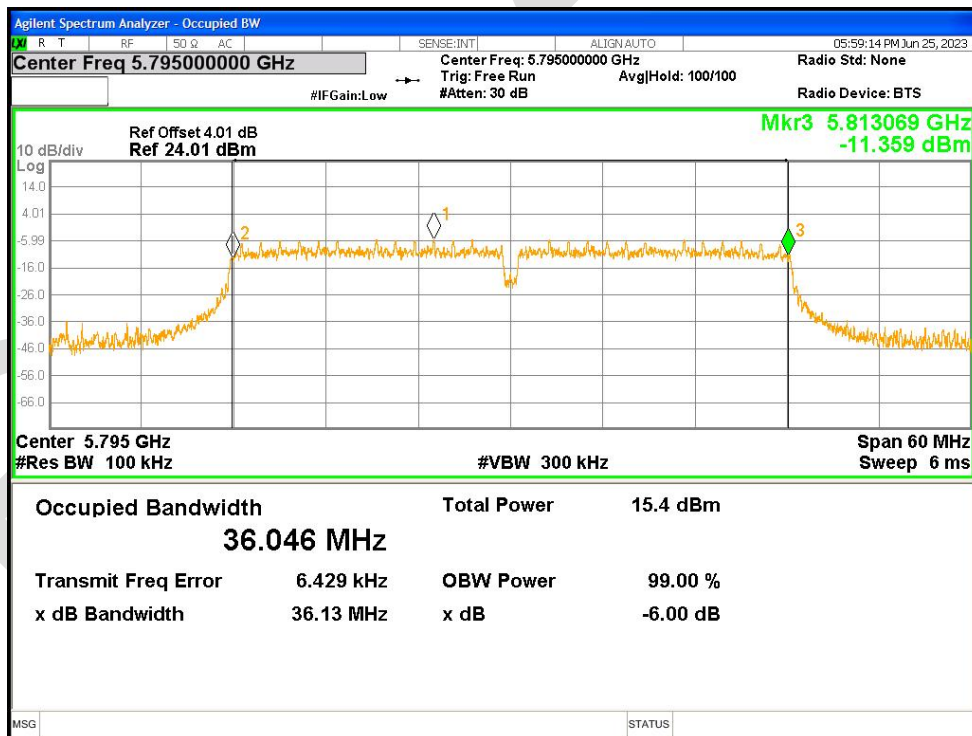

-6dB Bandwidth NVNT n40 5755MHz Ant2

-6dB Bandwidth NVNT n40 5795MHz Ant1

-6dB Bandwidth NVNT n40 5795MHz Ant2

**23.2 802.11AX:**
**23.2.1 Maximum Conducted Output Power**

| Condition | Mode | Frequency (MHz) | Antenna | Conducted Power (dBm) | Limit (dBm) | Verdict |
|-----------|------|-----------------|---------|-----------------------|-------------|---------|
| NVNT      | ax20 | 5180            | Ant1    | 10.94                 | 23.99       | Pass    |
| NVNT      | ax20 | 5180            | Ant2    | 12.36                 | 23.99       | Pass    |
| NVNT      | ax20 | 5180            | Sum     | 14.718                | 23.99       | Pass    |
| NVNT      | ax20 | 5200            | Ant1    | 10.57                 | 23.99       | Pass    |
| NVNT      | ax20 | 5200            | Ant2    | 10.692                | 23.99       | Pass    |
| NVNT      | ax20 | 5200            | Sum     | 13.642                | 23.99       | Pass    |
| NVNT      | ax20 | 5240            | Ant1    | 10.956                | 23.99       | Pass    |
| NVNT      | ax20 | 5240            | Ant2    | 10.107                | 23.99       | Pass    |
| NVNT      | ax20 | 5240            | Sum     | 13.563                | 23.99       | Pass    |
| NVNT      | ax20 | 5260            | Ant1    | 11.391                | 23.99       | Pass    |
| NVNT      | ax20 | 5260            | Ant2    | 10.193                | 23.99       | Pass    |
| NVNT      | ax20 | 5260            | Sum     | 13.843                | 23.99       | Pass    |
| NVNT      | ax20 | 5280            | Ant1    | 11.39                 | 23.99       | Pass    |
| NVNT      | ax20 | 5280            | Ant2    | 10.842                | 23.99       | Pass    |
| NVNT      | ax20 | 5280            | Sum     | 14.135                | 23.99       | Pass    |
| NVNT      | ax20 | 5320            | Ant1    | 11.754                | 23.99       | Pass    |
| NVNT      | ax20 | 5320            | Ant2    | 10.723                | 23.99       | Pass    |
| NVNT      | ax20 | 5320            | Sum     | 14.279                | 23.99       | Pass    |
| NVNT      | ax20 | 5500            | Ant1    | 10.154                | 23.99       | Pass    |
| NVNT      | ax20 | 5500            | Ant2    | 10.288                | 23.99       | Pass    |
| NVNT      | ax20 | 5500            | Sum     | 13.232                | 23.99       | Pass    |
| NVNT      | ax20 | 5600            | Ant1    | 12.013                | 23.99       | Pass    |
| NVNT      | ax20 | 5600            | Ant2    | 10.946                | 23.99       | Pass    |
| NVNT      | ax20 | 5600            | Sum     | 14.522                | 23.99       | Pass    |
| NVNT      | ax20 | 5700            | Ant1    | 10.872                | 23.99       | Pass    |
| NVNT      | ax20 | 5700            | Ant2    | 10.558                | 23.99       | Pass    |
| NVNT      | ax20 | 5700            | Sum     | 13.728                | 23.99       | Pass    |
| NVNT      | ax20 | 5745            | Ant1    | 10.738                | 29.99       | Pass    |
| NVNT      | ax20 | 5745            | Ant2    | 10.049                | 29.99       | Pass    |
| NVNT      | ax20 | 5745            | Sum     | 13.417                | 29.99       | Pass    |
| NVNT      | ax20 | 5785            | Ant1    | 11.743                | 29.99       | Pass    |
| NVNT      | ax20 | 5785            | Ant2    | 10.132                | 29.99       | Pass    |
| NVNT      | ax20 | 5785            | Sum     | 14.022                | 29.99       | Pass    |
| NVNT      | ax20 | 5825            | Ant1    | 11.782                | 29.99       | Pass    |
| NVNT      | ax20 | 5825            | Ant2    | 10.597                | 29.99       | Pass    |
| NVNT      | ax20 | 5825            | Sum     | 14.24                 | 29.99       | Pass    |
| NVNT      | ax40 | 5190            | Ant1    | 10.564                | 23.99       | Pass    |
| NVNT      | ax40 | 5190            | Ant2    | 11.545                | 23.99       | Pass    |
| NVNT      | ax40 | 5190            | Sum     | 14.092                | 23.99       | Pass    |
| NVNT      | ax40 | 5230            | Ant1    | 11.465                | 23.99       | Pass    |
| NVNT      | ax40 | 5230            | Ant2    | 10.879                | 23.99       | Pass    |
| NVNT      | ax40 | 5230            | Sum     | 14.192                | 23.99       | Pass    |