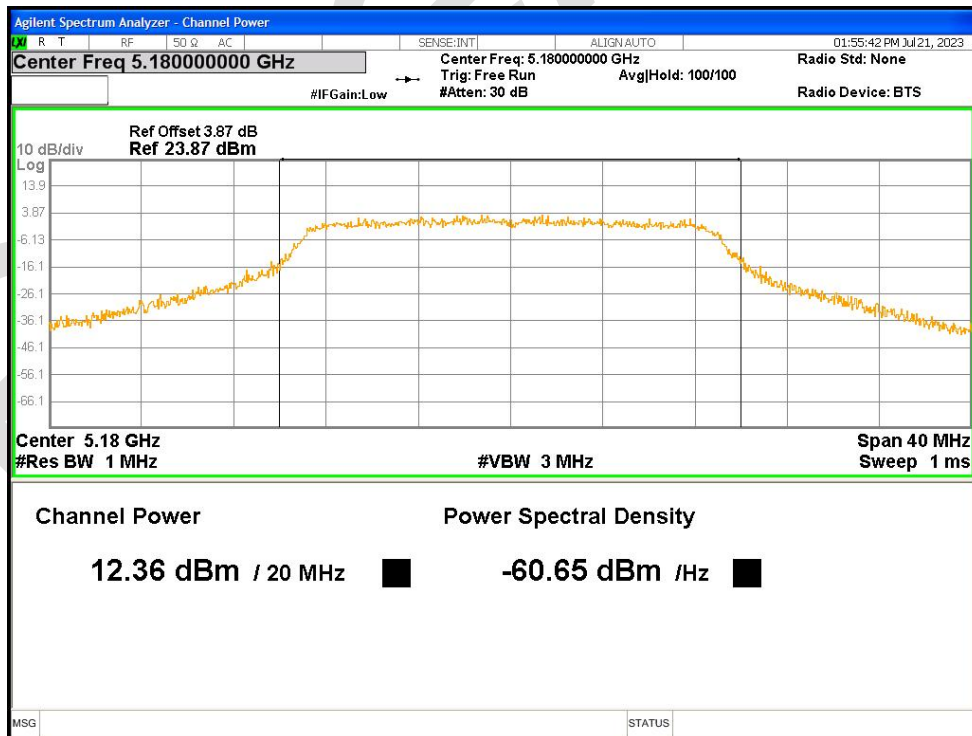

Power NVNT ax20 5180MHz Ant2

Power NVNT ax20 5200MHz Ant1