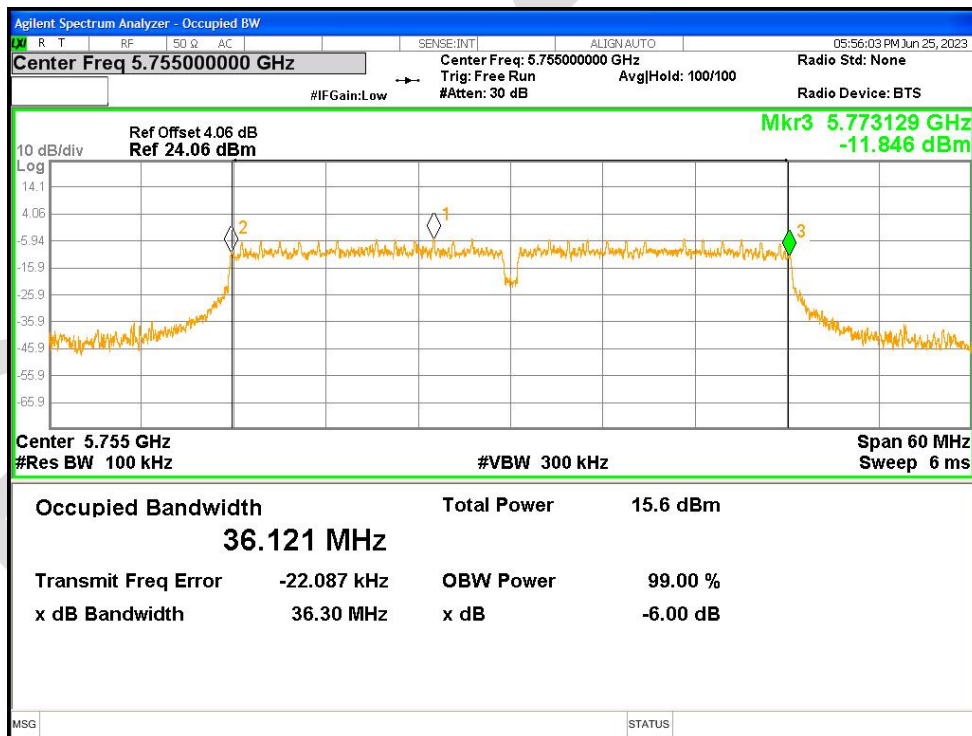

-6dB Bandwidth NVNT n40 5755MHz Ant2

-6dB Bandwidth NVNT n40 5795MHz Ant1

-6dB Bandwidth NVNT n40 5795MHz Ant2

**23.2 802.11AX:**
**23.2.1 Maximum Conducted Output Power**

| Condition | Mode | Frequency (MHz) | Antenna | Conducted Power (dBm) | Limit (dBm) | Verdict |
|-----------|------|-----------------|---------|-----------------------|-------------|---------|
| NVNT      | ax20 | 5180            | Ant1    | 10.94                 | 23.99       | Pass    |
| NVNT      | ax20 | 5180            | Ant2    | 12.36                 | 23.99       | Pass    |
| NVNT      | ax20 | 5180            | Sum     | 14.718                | 23.99       | Pass    |
| NVNT      | ax20 | 5200            | Ant1    | 10.57                 | 23.99       | Pass    |
| NVNT      | ax20 | 5200            | Ant2    | 10.692                | 23.99       | Pass    |
| NVNT      | ax20 | 5200            | Sum     | 13.642                | 23.99       | Pass    |
| NVNT      | ax20 | 5240            | Ant1    | 10.956                | 23.99       | Pass    |
| NVNT      | ax20 | 5240            | Ant2    | 10.107                | 23.99       | Pass    |
| NVNT      | ax20 | 5240            | Sum     | 13.563                | 23.99       | Pass    |
| NVNT      | ax20 | 5260            | Ant1    | 11.391                | 23.99       | Pass    |
| NVNT      | ax20 | 5260            | Ant2    | 10.193                | 23.99       | Pass    |
| NVNT      | ax20 | 5260            | Sum     | 13.843                | 23.99       | Pass    |
| NVNT      | ax20 | 5280            | Ant1    | 11.39                 | 23.99       | Pass    |
| NVNT      | ax20 | 5280            | Ant2    | 10.842                | 23.99       | Pass    |
| NVNT      | ax20 | 5280            | Sum     | 14.135                | 23.99       | Pass    |
| NVNT      | ax20 | 5320            | Ant1    | 11.754                | 23.99       | Pass    |
| NVNT      | ax20 | 5320            | Ant2    | 10.723                | 23.99       | Pass    |
| NVNT      | ax20 | 5320            | Sum     | 14.279                | 23.99       | Pass    |
| NVNT      | ax20 | 5500            | Ant1    | 10.154                | 23.99       | Pass    |
| NVNT      | ax20 | 5500            | Ant2    | 10.288                | 23.99       | Pass    |
| NVNT      | ax20 | 5500            | Sum     | 13.232                | 23.99       | Pass    |
| NVNT      | ax20 | 5600            | Ant1    | 12.013                | 23.99       | Pass    |
| NVNT      | ax20 | 5600            | Ant2    | 10.946                | 23.99       | Pass    |
| NVNT      | ax20 | 5600            | Sum     | 14.522                | 23.99       | Pass    |
| NVNT      | ax20 | 5700            | Ant1    | 10.872                | 23.99       | Pass    |
| NVNT      | ax20 | 5700            | Ant2    | 10.558                | 23.99       | Pass    |
| NVNT      | ax20 | 5700            | Sum     | 13.728                | 23.99       | Pass    |
| NVNT      | ax20 | 5745            | Ant1    | 10.738                | 29.99       | Pass    |
| NVNT      | ax20 | 5745            | Ant2    | 10.049                | 29.99       | Pass    |
| NVNT      | ax20 | 5745            | Sum     | 13.417                | 29.99       | Pass    |
| NVNT      | ax20 | 5785            | Ant1    | 11.743                | 29.99       | Pass    |
| NVNT      | ax20 | 5785            | Ant2    | 10.132                | 29.99       | Pass    |
| NVNT      | ax20 | 5785            | Sum     | 14.022                | 29.99       | Pass    |
| NVNT      | ax20 | 5825            | Ant1    | 11.782                | 29.99       | Pass    |
| NVNT      | ax20 | 5825            | Ant2    | 10.597                | 29.99       | Pass    |
| NVNT      | ax20 | 5825            | Sum     | 14.24                 | 29.99       | Pass    |
| NVNT      | ax40 | 5190            | Ant1    | 10.564                | 23.99       | Pass    |
| NVNT      | ax40 | 5190            | Ant2    | 11.545                | 23.99       | Pass    |
| NVNT      | ax40 | 5190            | Sum     | 14.092                | 23.99       | Pass    |
| NVNT      | ax40 | 5230            | Ant1    | 11.465                | 23.99       | Pass    |
| NVNT      | ax40 | 5230            | Ant2    | 10.879                | 23.99       | Pass    |
| NVNT      | ax40 | 5230            | Sum     | 14.192                | 23.99       | Pass    |