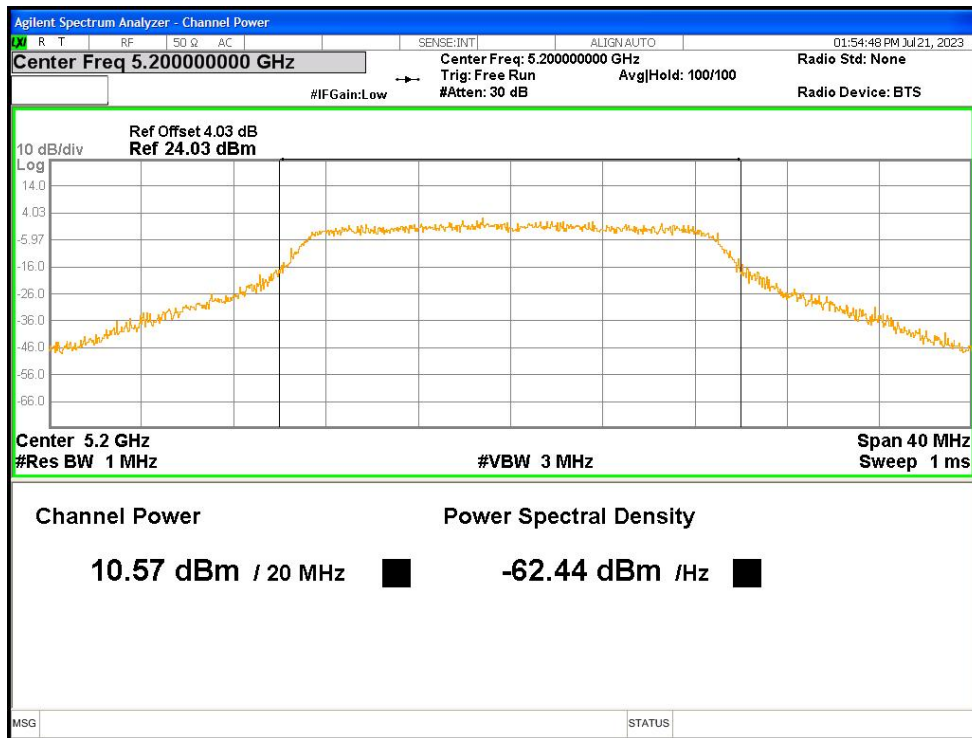

Power NVNT ax20 5180MHz Ant1

Power NVNT ax20 5180MHz Ant2

Power NVNT ax20 5200MHz Ant1

Power NVNT ax20 5200MHz Ant2

Power NVNT ax20 5240MHz Ant1

Power NVNT ax20 5240MHz Ant2

Power NVNT ax20 5260MHz Ant1

Power NVNT ax20 5260MHz Ant2