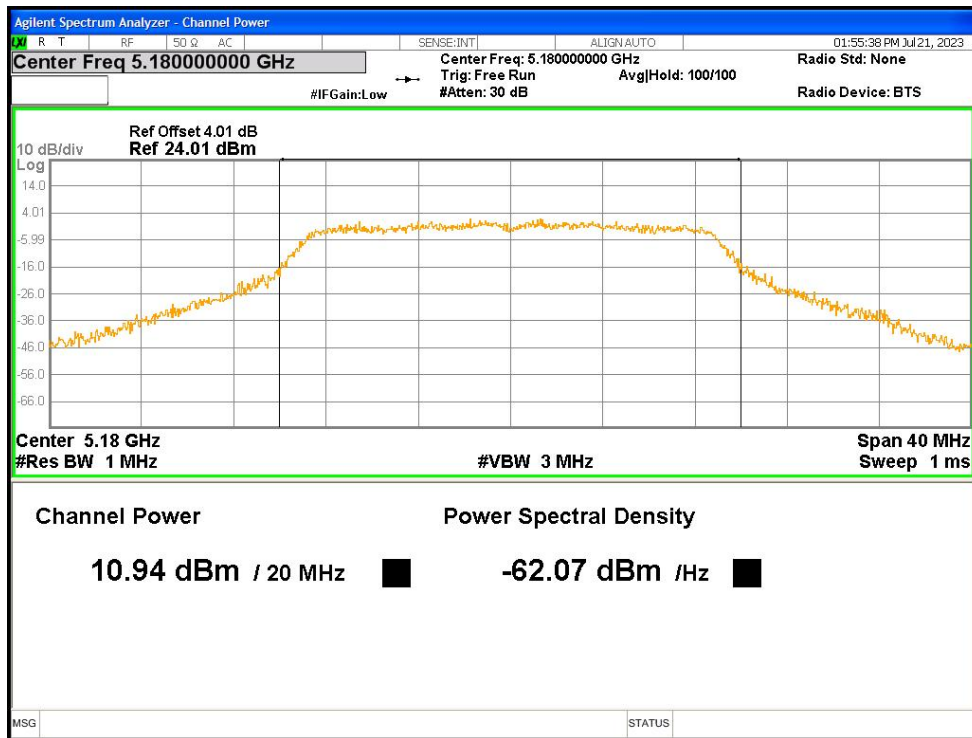

Power NVNT ax20 5180MHz Ant1