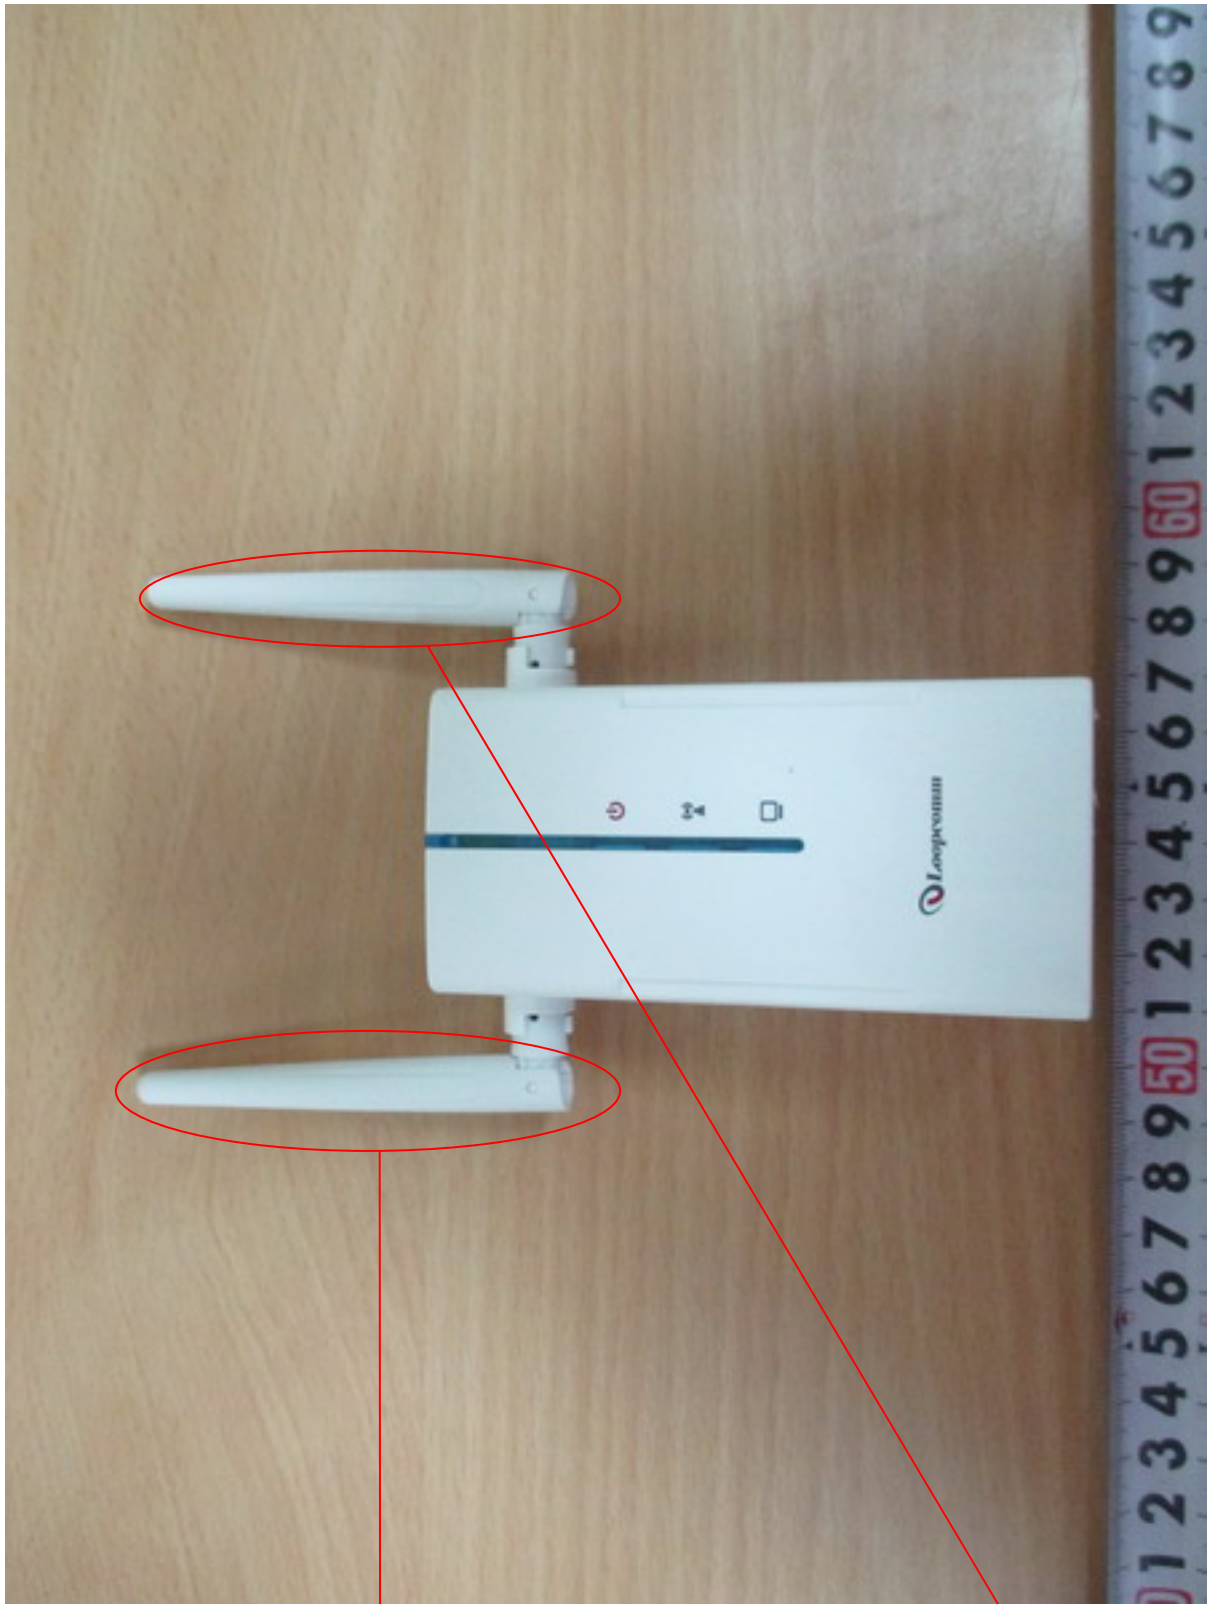

Registration number: W6M21405-14163-FCC

FCC ID: VYTLP8696P

External Photos

Antenna A

Antenna B

Worldwide Testing Services(Taiwan) Co., Ltd.

Registration number: W6M21405-14163-FCC
FCC ID: VYTLP8696P

Worldwide Testing Services(Taiwan) Co., Ltd.