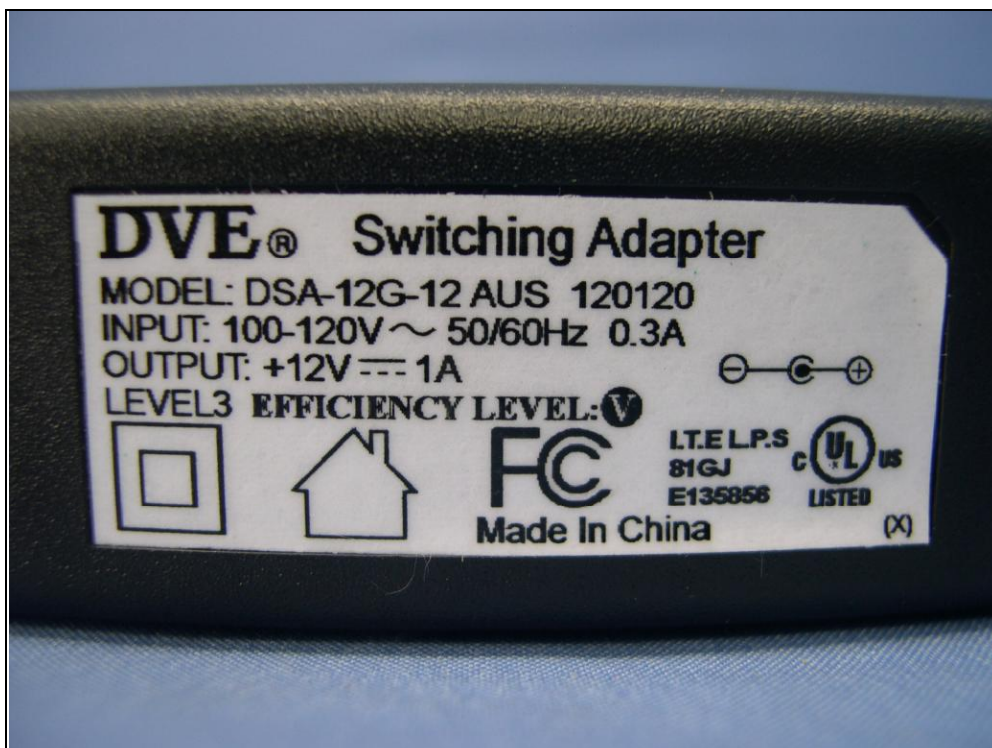

CONSTRUCTION PHOTOS OF EUT

Model No.: CPEi25825

A D T

Model No.: CPEi25800

Adapter No.: DSA-12G-12 AUS 120120

A D T

Adapter No.: OTE-12-12L US 120120