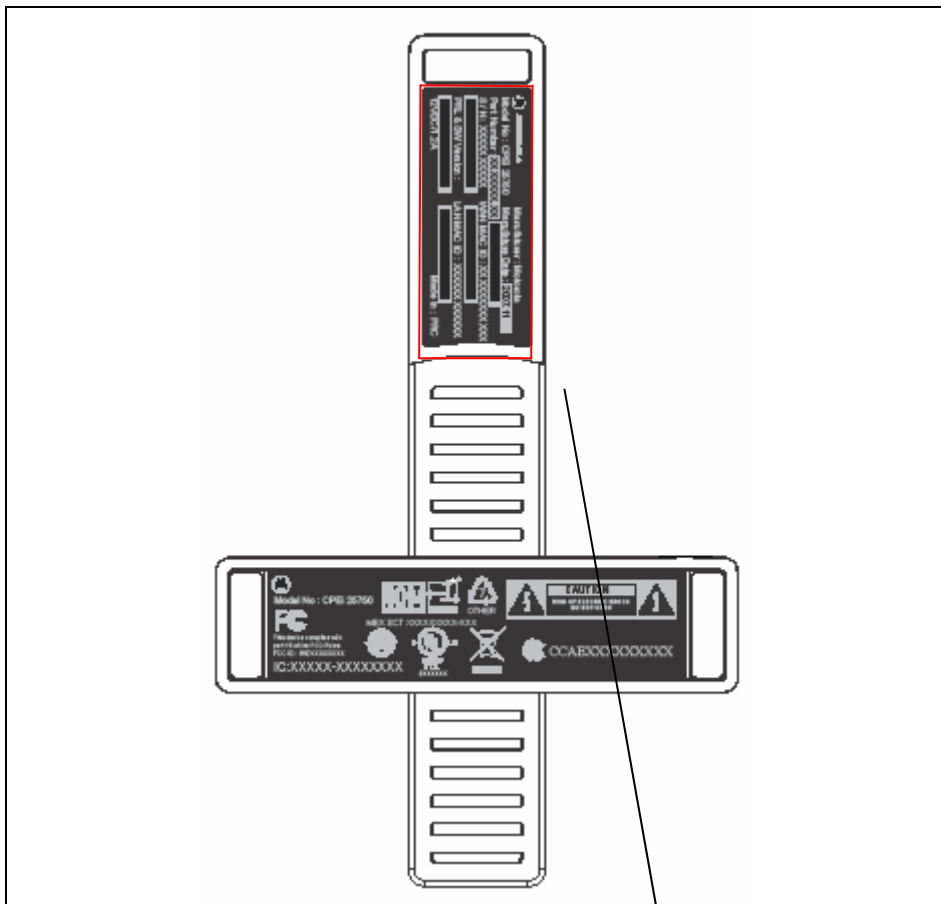

FCC LABEL LOCATION

The label will be permanently affixed at a conspicuous location on the device.

Label

(Fig. 1) FCC ID: VYO-CPE25750