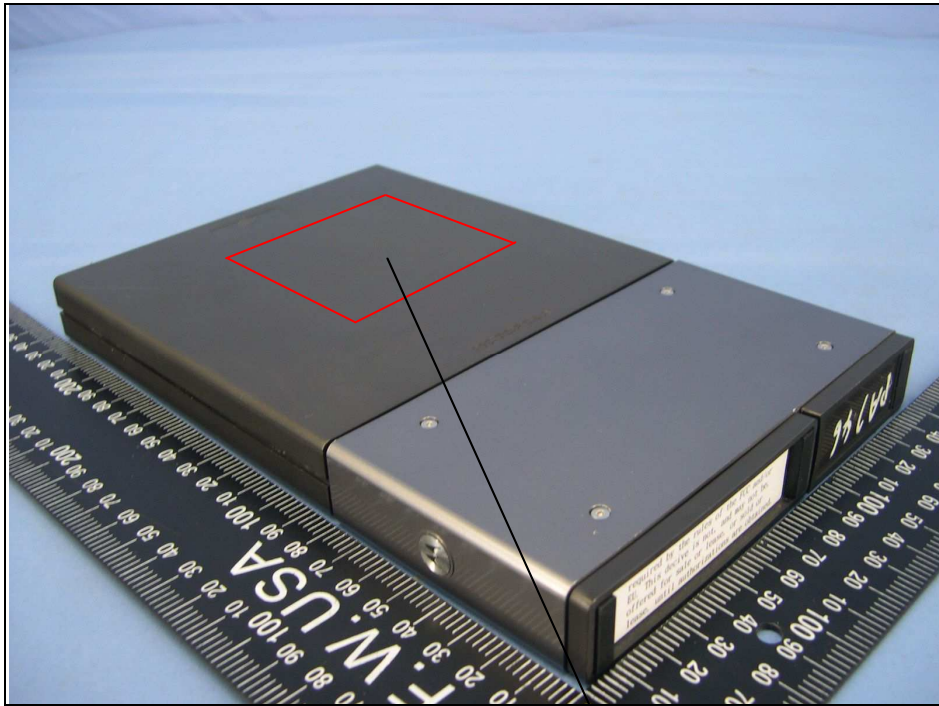

FCC LABEL LOCATION

The label will be permanently affixed at a conspicuous location on the device.

Label

(Fig. 1) FCC ID: VYO-CPE25725