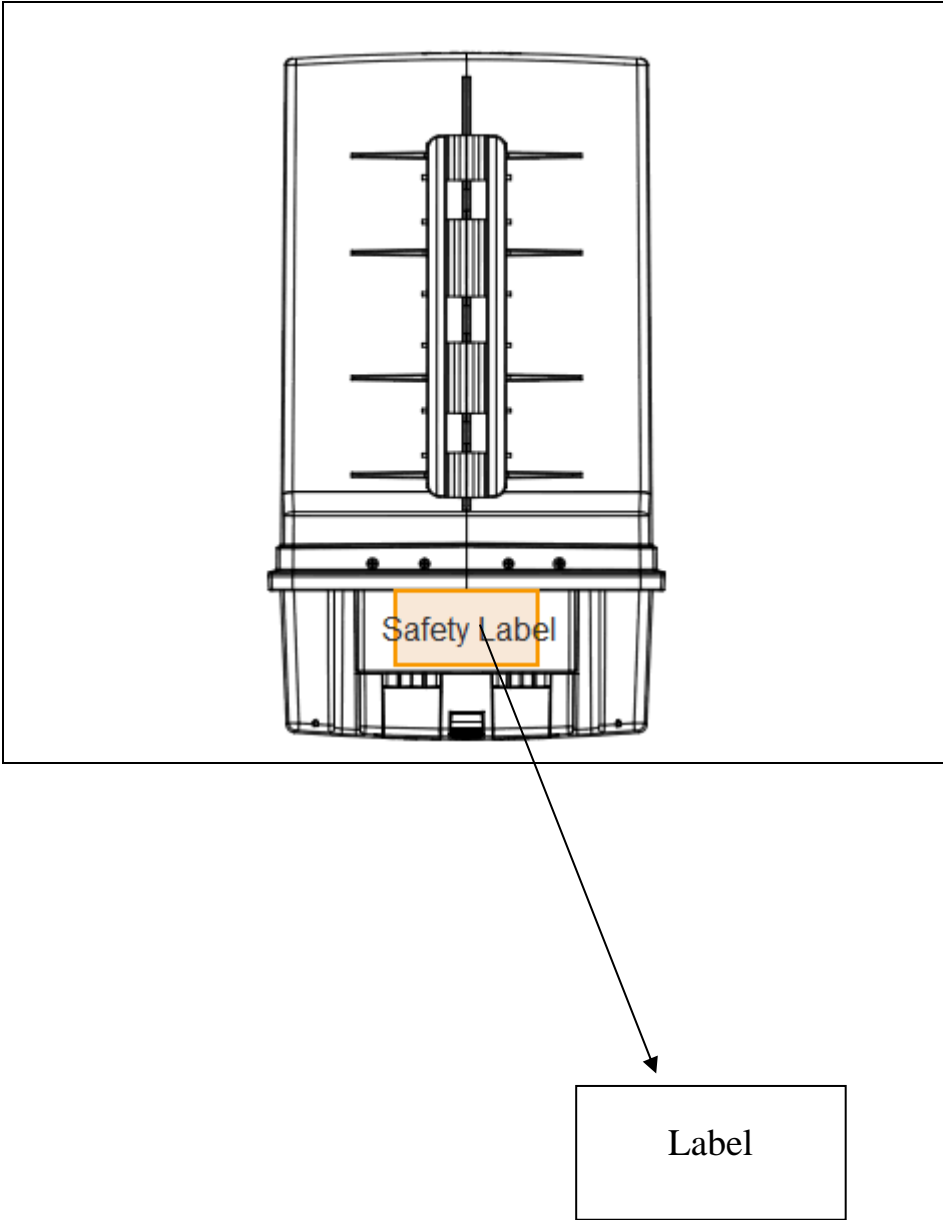

# FCC LABEL LOCATION

The label will be permanently affixed at a conspicuous location on the device.

(Fig. 1) FCC ID: VYO-CPE25450