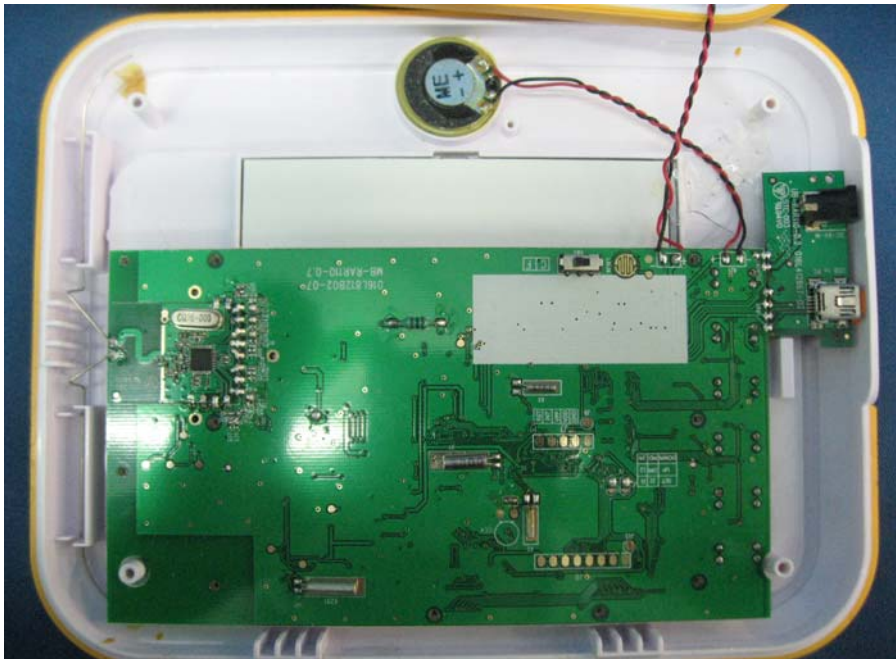

INTERTEK TESTING SERVICE

Report No.: HK10041148

Equipment Photographs Model : 200TC (Internal)

FCC ID: VX5200TC
IC: 6356A-200TC

INTERTEK TESTING SERVICE

Report No.: HK10041148

Equipment Photographs Model : 200TC (Internal)