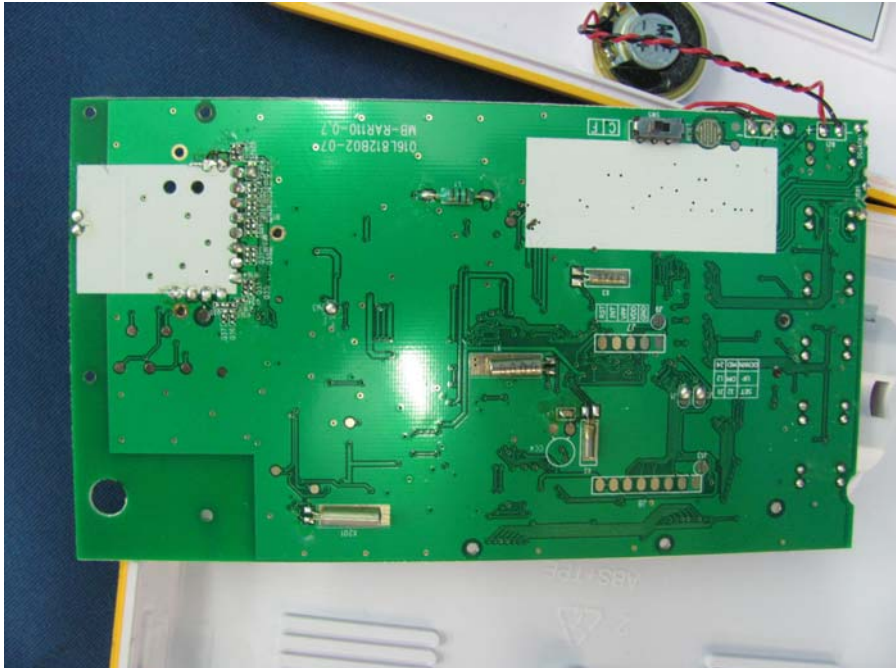

INTERTEK TESTING SERVICE

Report No.: HK10041148

Equipment Photographs Model : 200TC (Internal)

FCC ID: VX5200TC
IC: 6356A-200TC

INTERTEK TESTING SERVICE

Report No.: HK10041148

Equipment Photographs Model : 200TC (Internal)

INTERTEK TESTING SERVICE

Report No.: HK10041148

Equipment Photographs Model : 200TC (Internal)