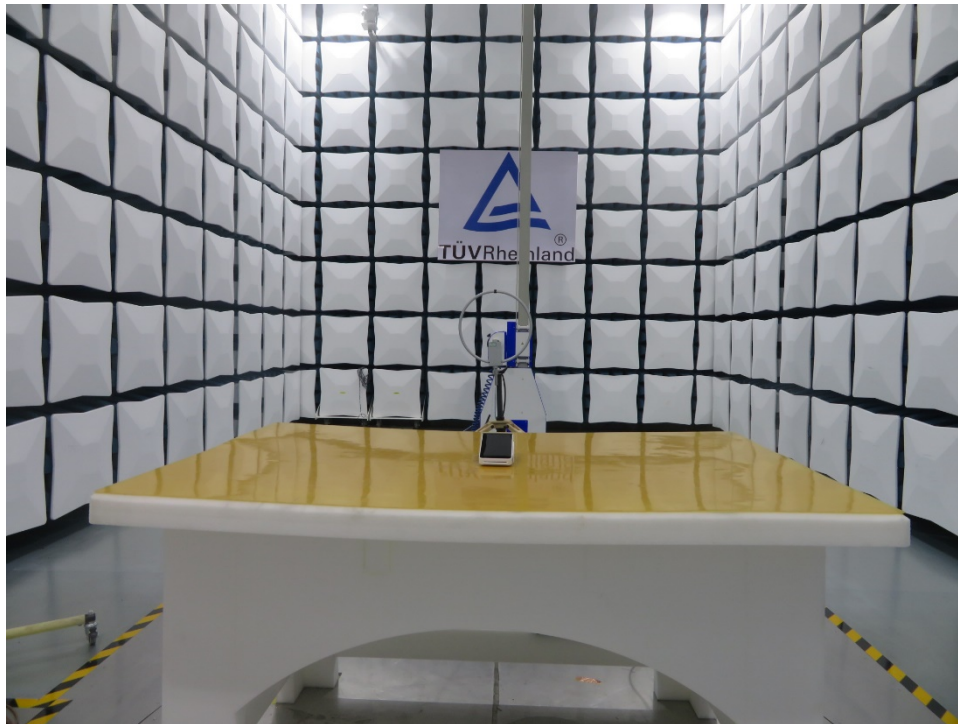

Appendix B: Photographs of the Test Set-Up

APPENDIX B: PHOTOGRAPHS OF THE TEST SET-UP	1
PHOTOGRAPH 1: SET-UP FOR CO-LOCATED RADIATED SPURIOUS EMISSIONS, BELOW 1GHZ	2
PHOTOGRAPH 2: SET-UP FOR CO-LOCATED RADIATED SPURIOUS EMISSIONS, ABOVE 1GHZ	3

Photograph 1: Set-up for Radiated Spurious Emissions, Below 30MHz

Photograph 2: Set-up for Radiated Spurious Emissions, Below 1GHz

Photograph 3: Set-up for Radiated Spurious Emissions, Above 1GHz

Photograph 4: Set-up for Conducted Emissions on AC Mains