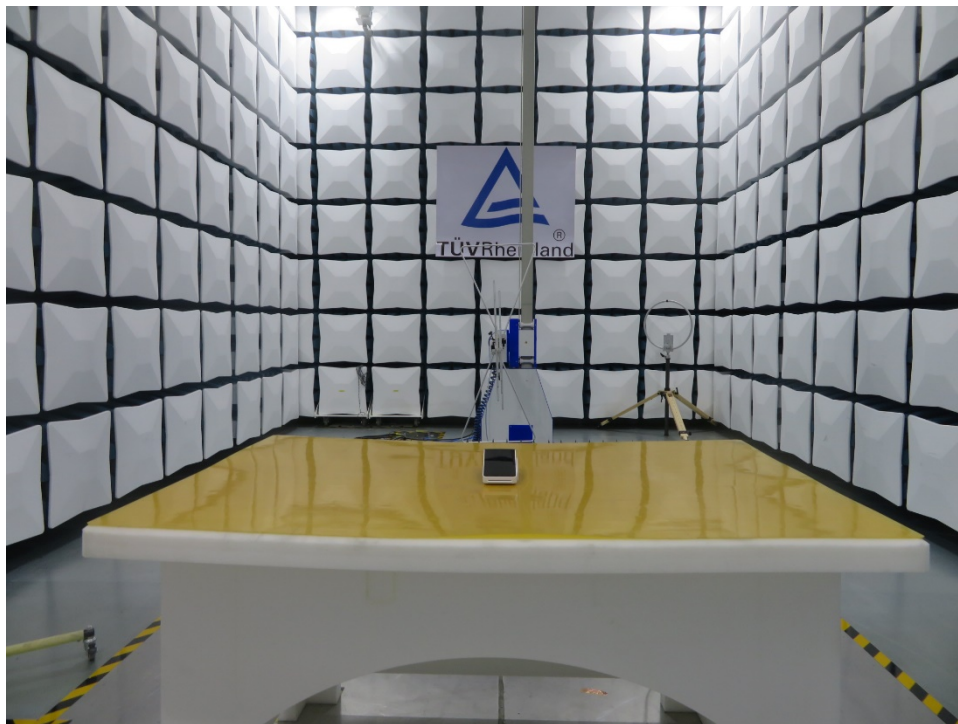

Appendix B: Photographs of the Test Set-Up

APPENDIX B: PHOTOGRAPHS OF THE TEST SET-UP	1
PHOTOGRAPH 1: SET-UP FOR CO-LOCATED RADIATED SPURIOUS EMISSIONS, BELOW 1GHZ	2
PHOTOGRAPH 2: SET-UP FOR CO-LOCATED RADIATED SPURIOUS EMISSIONS, ABOVE 1GHZ	3

Photograph 1: Set-up for Radiated Spurious Emissions, Below 30MHz

Photograph 2: Set-up for Radiated Spurious Emissions, Below 1GHz

Photograph 3: Set-up for Radiated Spurious Emissions, Above 1GHz

Photograph 4: Set-up for Conducted Emissions on AC Mains