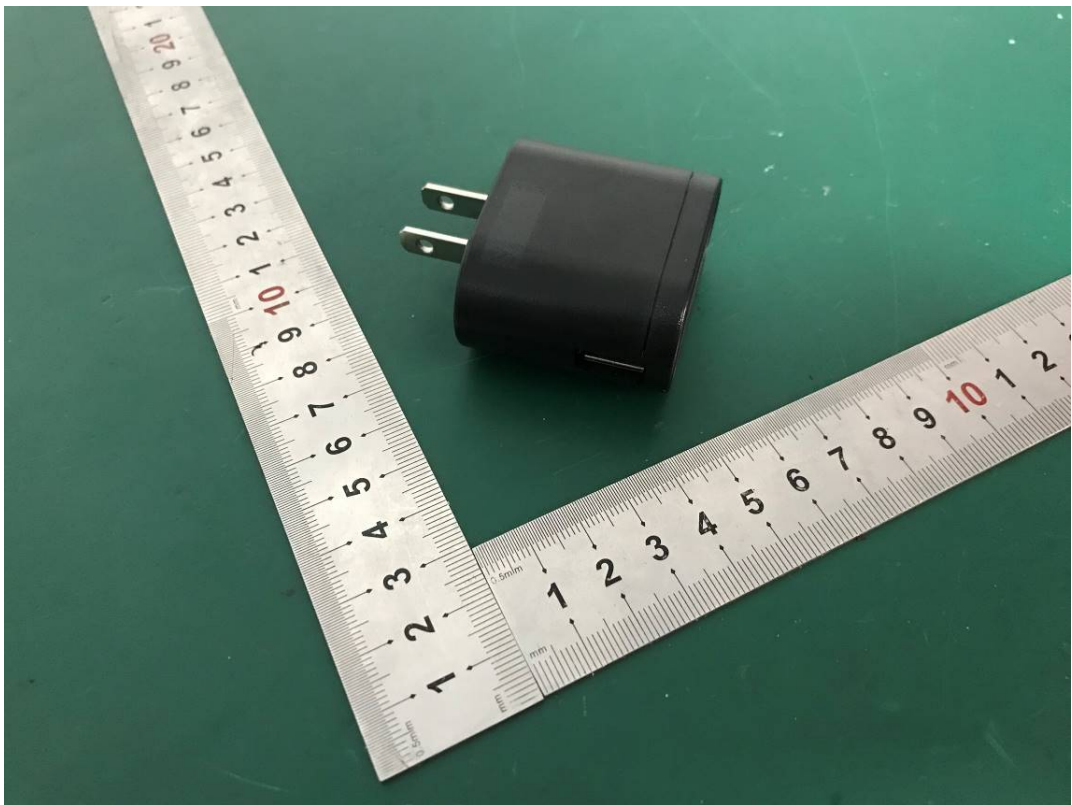

EXHIBIT B - EUT EXTERNAL PHOTOGRAPHS

AC/DC ADAPTOR
MODEL NO : PMG0502000P0
INPUT : 100-240V ~ 50-60Hz 0.5A
OUTPUT : 5.0V \rightarrow 2.0A 10.0W
CAN ICES-3(B)/NMB-3(B)
AV & ITE POWER SUPPLY
LPS
Intertek
2621
Made in China