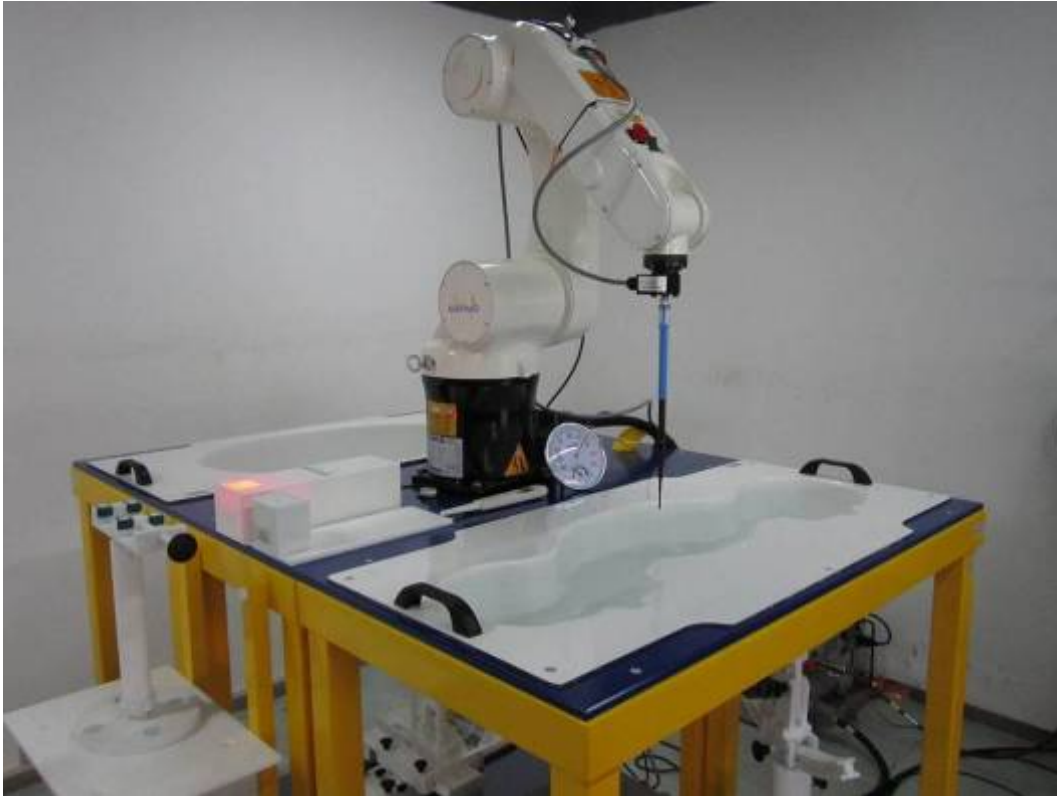

Annex B SAR System PHOTOGRAPHS

Liquid depth \geq 15cm

Annex C SETUP PHOTOGRAPHS

Body Setup Photo (Antenna 180 degree)

Body Setup Photo (Antenna 90 degree)

Annex D EUT PHOTOGRAPHS

EUT-Front Side View

EUT-Back Side View

EUT-Uncover View

EUT-Battery View