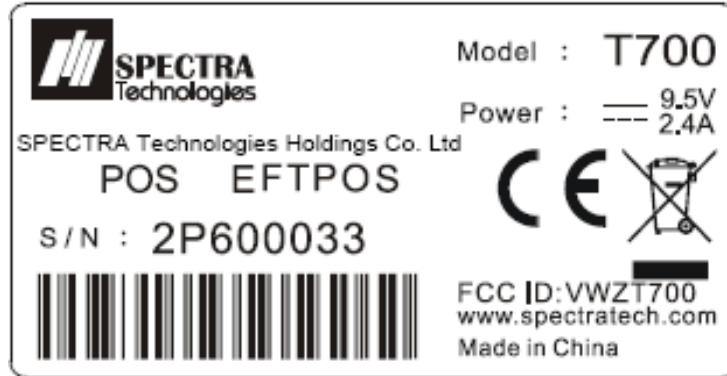

EXHIBIT A - FCC ID LABELING AND LOCATION

FCC ID Label

FCC ID Label Location

The label shown shall be permanently affixed at a conspicuous location on the device and be readily visible to the user at the time purchase (Labeling requirements per 2.925)