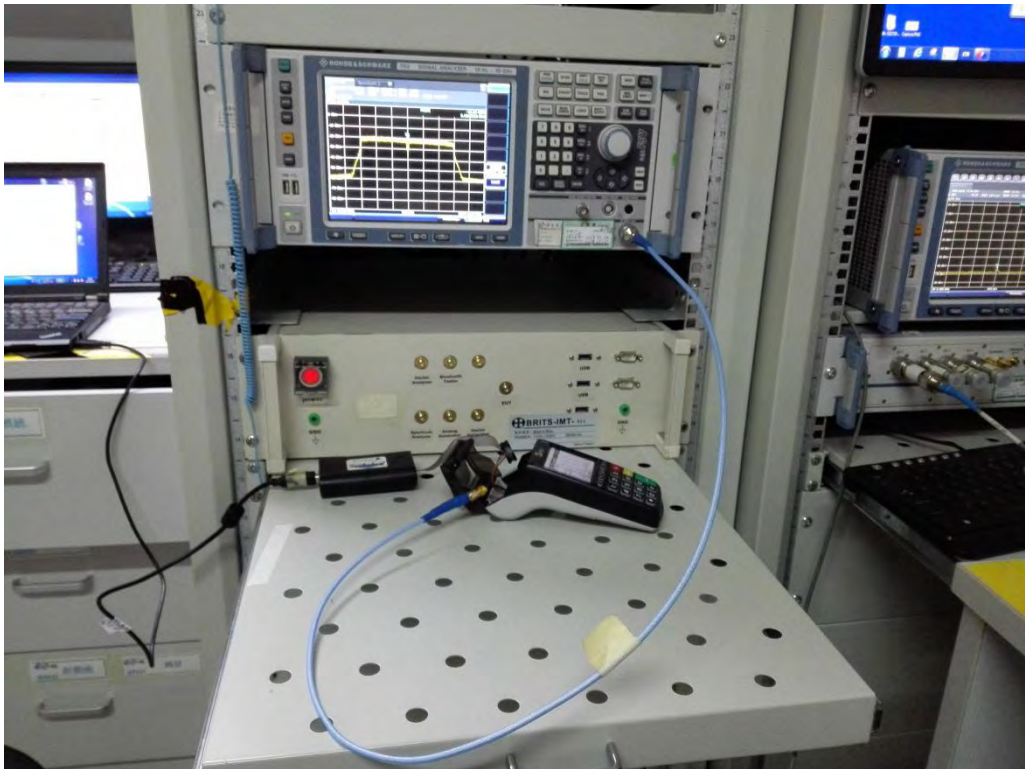

ANNEX B TEST SETUP PHOTOS

1 Radiated Test Photo

Below 30MHz

30 MHz-1 GHz

Close-up

Above 1GHz (T300-T)

Close-up (T300-T)

Above 1GHz (T300)

Close-up (T300)

2 Conducted Test Photo

Conducted Test

3 Conducted Emission

Conducted Emission Test

Conducted Emission Test