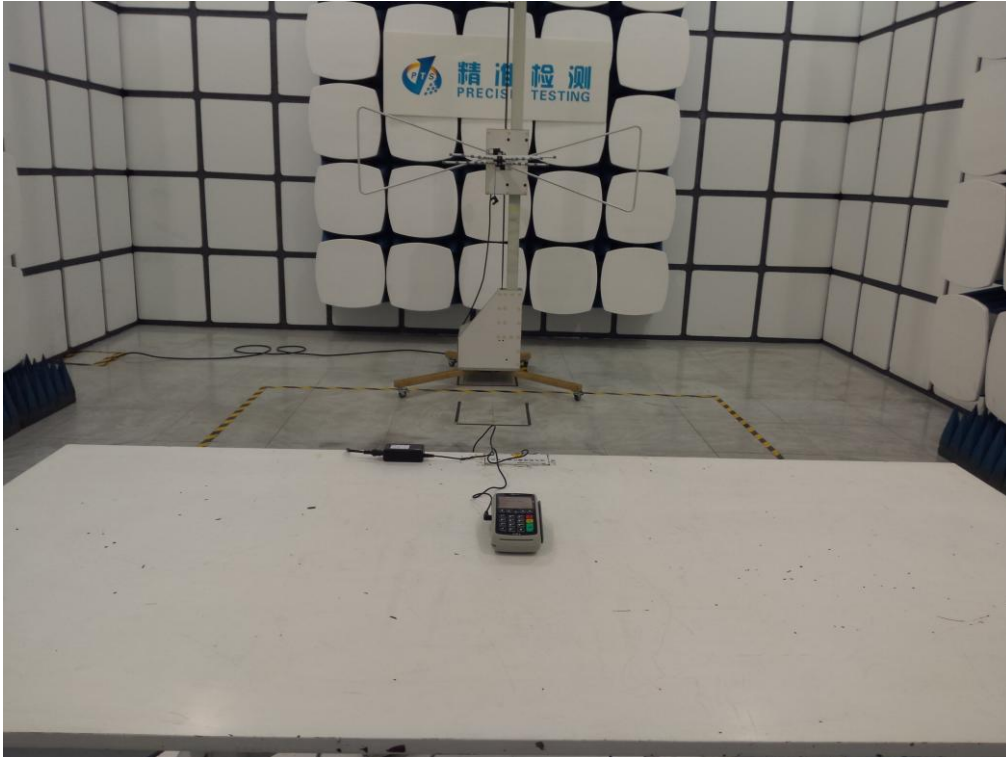

Test Setup Photos

RADIATED EMISSION TEST SETUP BELOW 1GHz

FCC LINE CONDUCTED EMISSION TEST SETUP