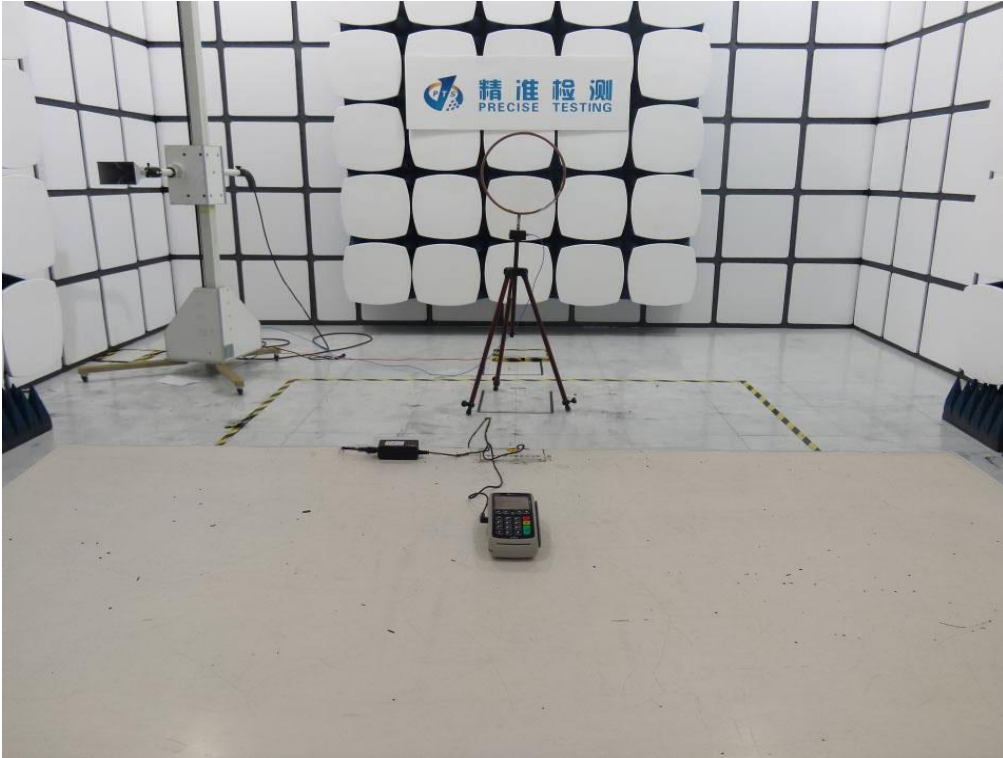

Test Setup Photos

RADIATED EMISSION TEST SETUP BELOW 1GHz

FCC LINE CONDUCTED EMISSION TEST SETUP