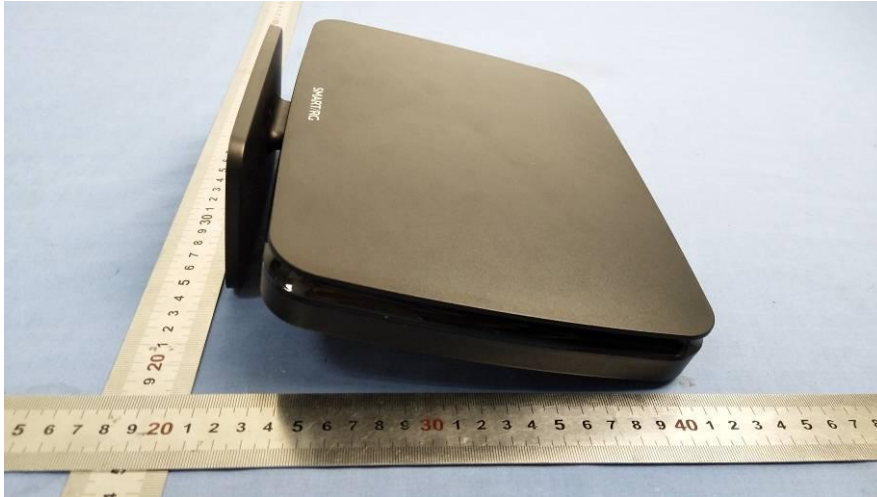

**External Photos of EUT**

**Model: SR905acv**

**Model: SR905ac**

Adapter

RJ45 Cable

RJ11 Cable