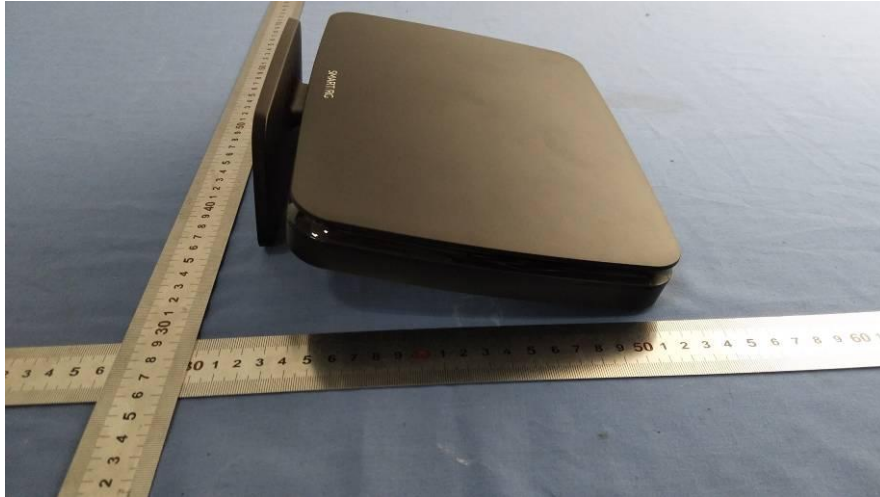

**External Photos of EUT**

**Model: SR905acv**

**Model: SR905ac**

Adapter

RJ45 Cable

RJ11 Cable