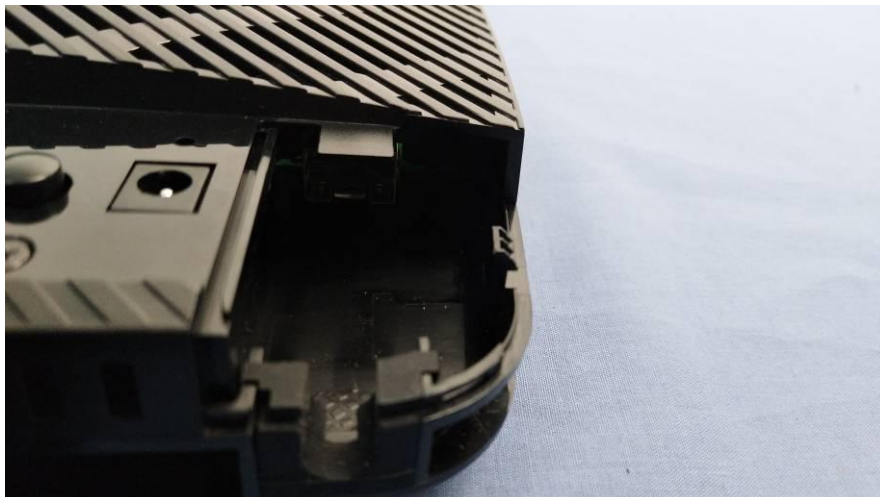

**External Photos of EUT**

**Model: SR905acv**

**Model: SR905ac**

Adapter

RJ45 Cable

RJ11 Cable