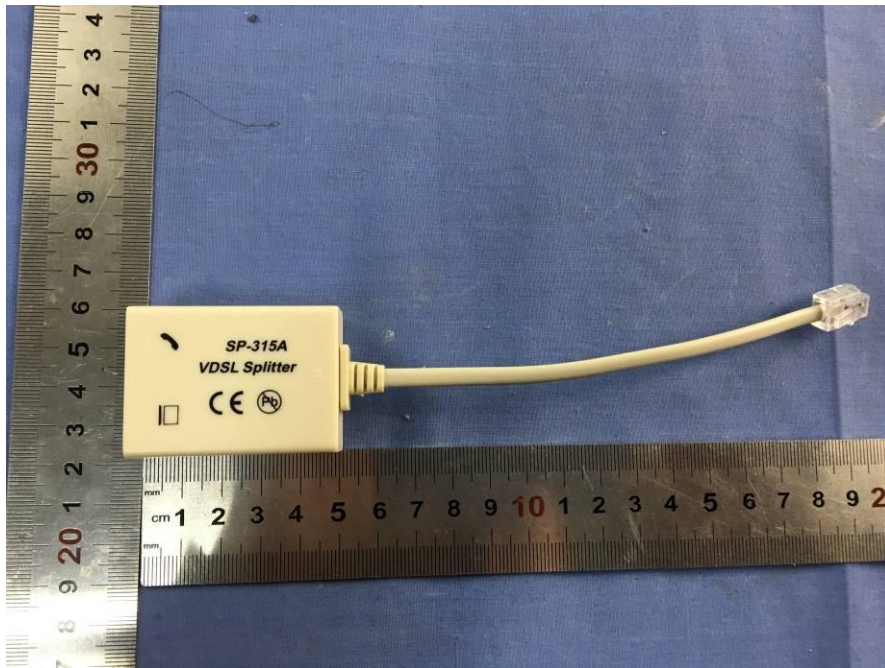

External Photos of EUT
SR655ac

SR555ac

Adapter 1#: S36B52-120A300-04

Adapter 2#: S36B52-120A250-04