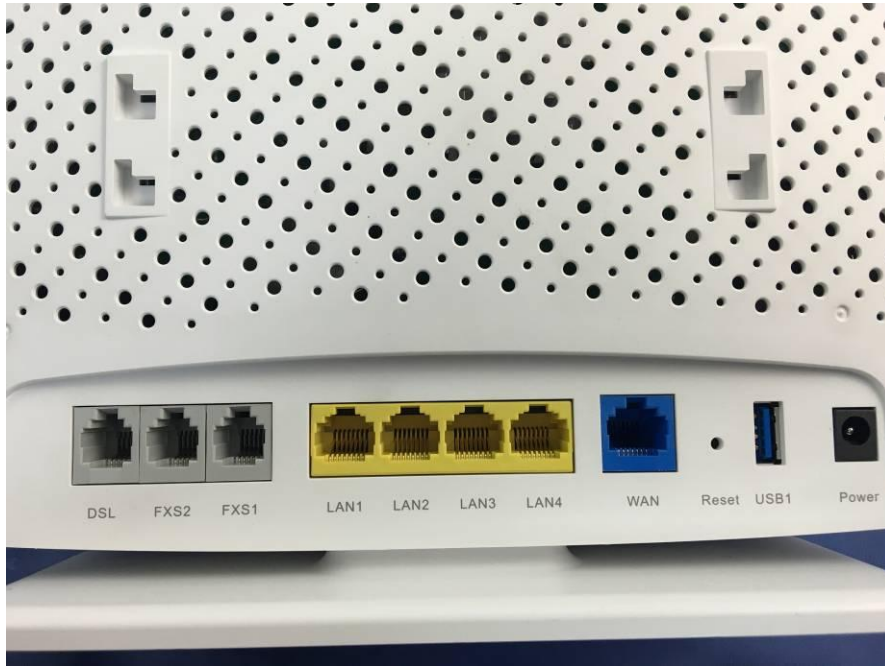

External Photos of EUT
SR655ac

SR555ac

Adapter 1#: S36B52-120A300-04

Adapter 2#: S36B52-120A250-04