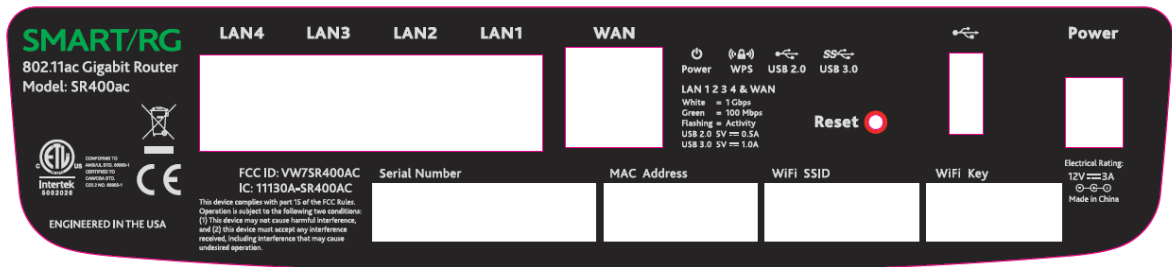

EXHIBIT A - FCC ID LABEL AND LOCATION

FCC ID Label

FCC ID Label Location Information

Label here

The label shown shall be permanently affixed at a conspicuous location on the device and be readily visible to the user at the time purchase (Labeling requirements per 2.925)