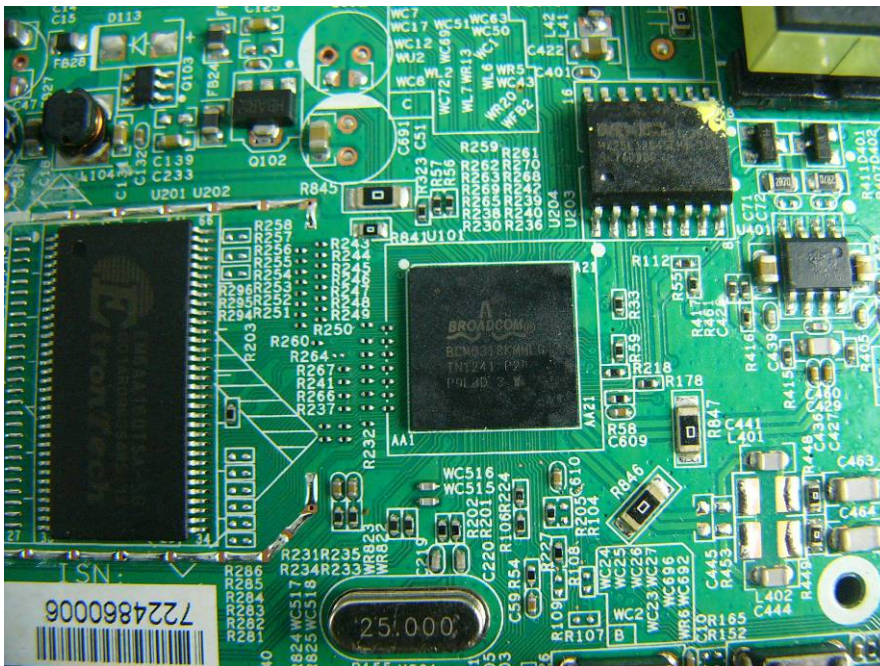

Internal Photos of EUT

Antenna (SR360n)