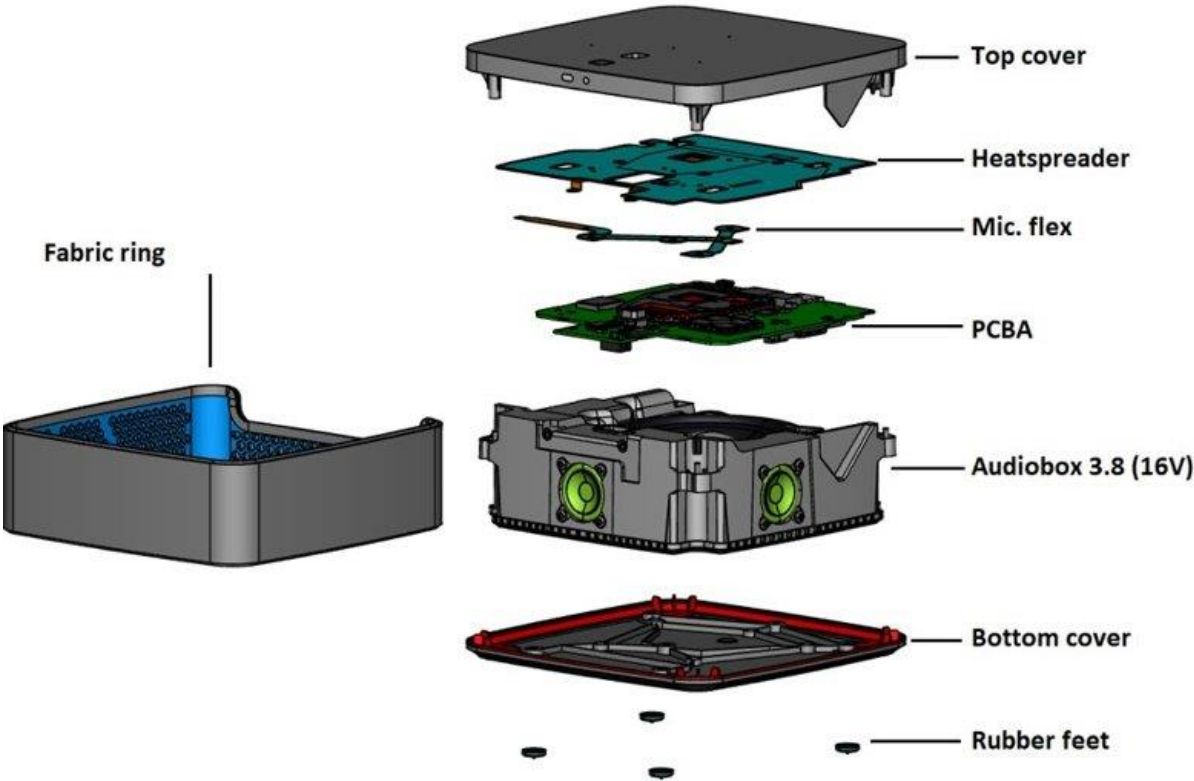

VSB3918– 3D internal view