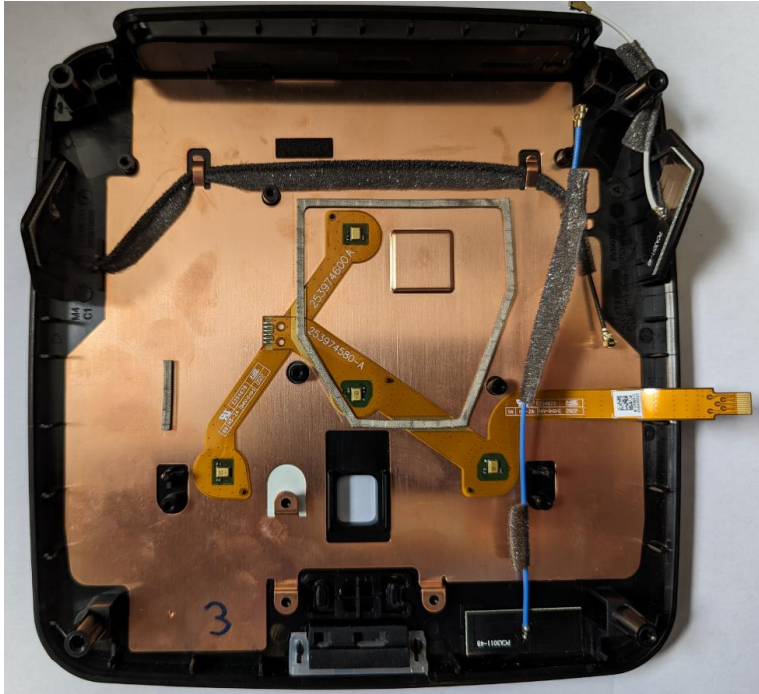

Hardware – PCBA with heatsinks and shielding