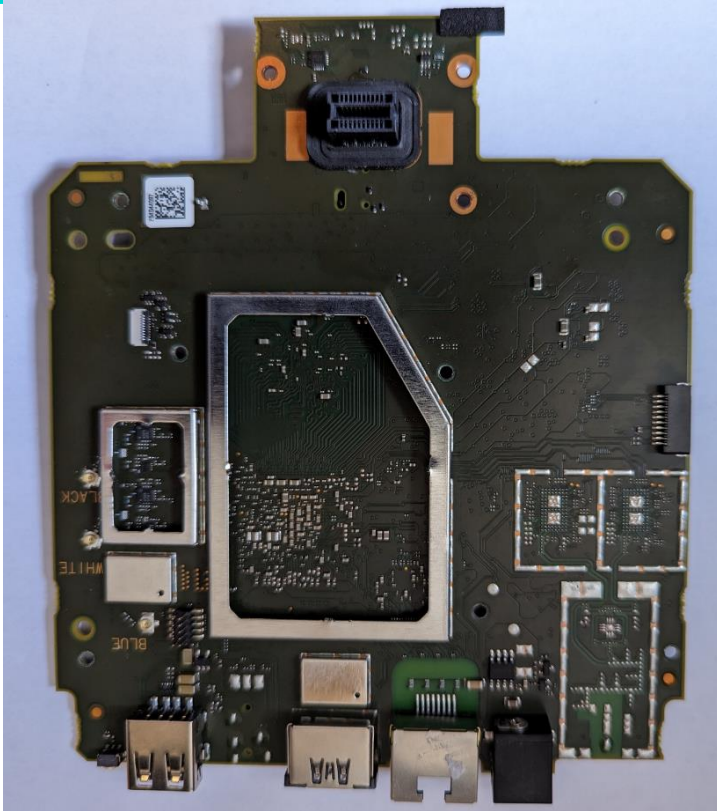

Hardware – PCBA with heatsinks and shielding