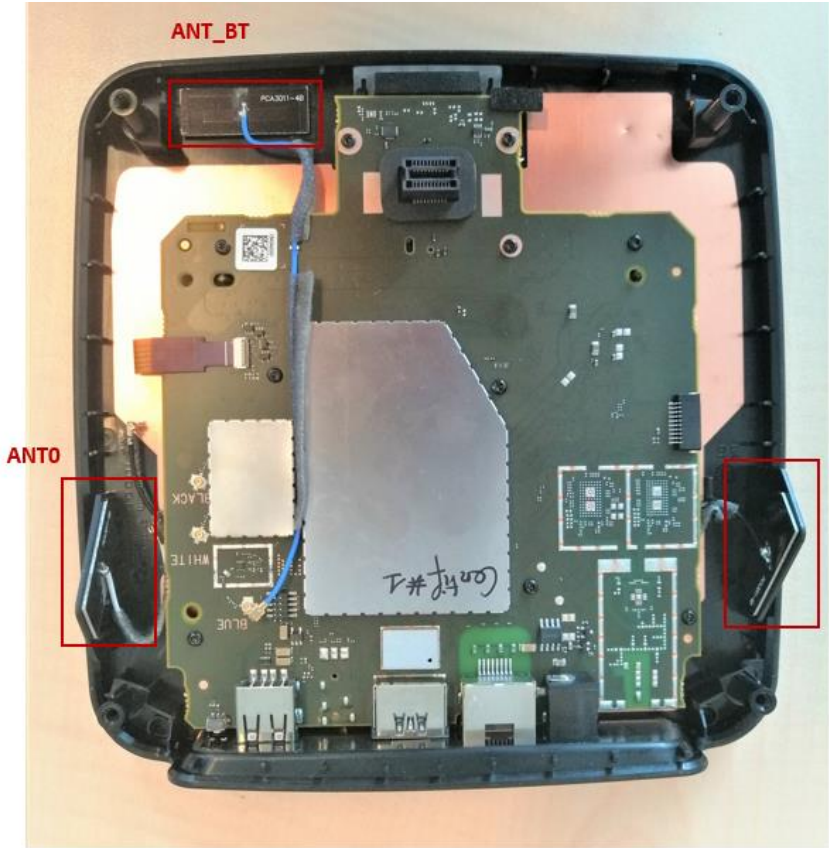

Video Sound Box Android

VSB3918 DISH

Product Pictures

2 - Sagemcom internal information - No outside communication without authorization from appropriate management - This document and the information contained are the property of Sagemcom

DIW377– Casing dimensions

TOP

BOTTOM

- Device dimensions 165mm x 165mm x 70mm
- Device weight est. 1000g

REAR

LEFT SIDE

FRONT

70mm

VSB3918– 3D internal view

2 - Sagemcom internal information - No outside communication without authorization from appropriate management - This document and the information contained are the property of Sagemcom

Antenna placement & cable routing

	Distances between antennas
ANT0 / ANT1	145mm
ANT0 / ANT-BT	110mm
ANT1 / ANT-BT	155mm

Hardware – PCBA with heatsinks and shielding

2 - Sagemcom internal information - No outside communication without authorization from appropriate management - This document and the information contained are the property of Sagemcom