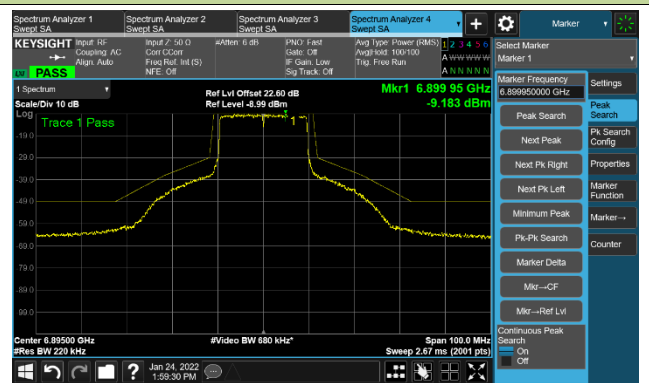

Channel 117 (6535MHz)

The Reference Level

The Mask Data

Channel 149 (6695MHz)

The Reference Level

The Mask Data

Channel 181 (6855MHz)

The Reference Level

The Mask Data

802.11ax-HE20 Ant 3

Channel 185 (6875MHz)

The Reference Level

The Mask Data

Channel 189 (6895MHz)

The Reference Level

The Mask Data

Channel 209 (6995MHz)

The Reference Level

The Mask Data

802.11ax-HE20 Ant 3

Channel 229 (7095MHz)

The Reference Level

The Mask Data

802.11ax-HE40 Ant 3

Channel 03 (5965MHz)

The Reference Level

The Mask Data

Channel 51 (6205MHz)

The Reference Level

The Mask Data

Channel 91 (6405MHz)

The Reference Level