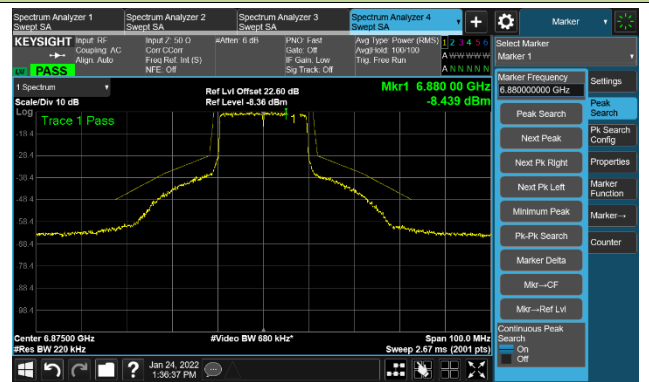

Channel 117 (6535MHz)

The Reference Level

The Mask Data

Channel 149 (6695MHz)

The Reference Level

The Mask Data

Channel 181 (6855MHz)

The Reference Level

The Mask Data

802.11ax-HE20 Ant 3

Channel 185 (6875MHz)

The Reference Level

The Mask Data

Channel 189 (6895MHz)

The Reference Level

The Mask Data

Channel 209 (6995MHz)

The Reference Level

The Mask Data

802.11ax-HE20 Ant 3

Channel 229 (7095MHz)

The Reference Level

The Mask Data

802.11ax-HE40 Ant 3

Channel 03 (5965MHz)

The Reference Level

The Mask Data

Channel 51 (6205MHz)

The Reference Level

The Mask Data

Channel 91 (6405MHz)

The Reference Level