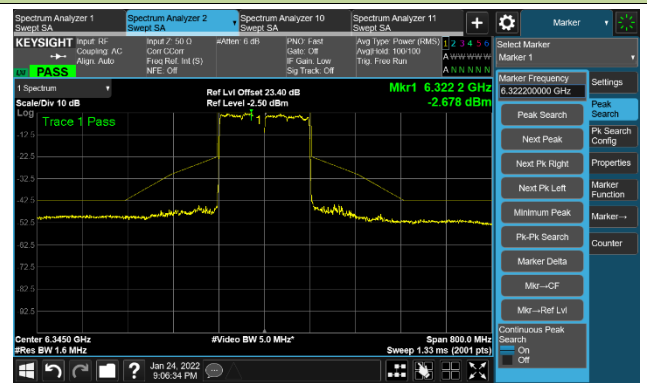

802.11ax-HE160 Ant 2

Channel 15 (6025MHz)

The Reference Level

The Mask Data

Channel 47 (6185MHz)

The Reference Level

The Mask Data

Channel 79 (6345MHz)

The Reference Level

The Mask Data

802.11ax-HE160 Ant 2
Channel 111 (6505MHz)

The Reference Level

The Mask Data

Channel 143 (6665MHz)

The Reference Level

The Mask Data

Channel 175 (6825MHz)

The Reference Level

The Mask Data

802.11ax-HE160 Ant 2

Channel 207 (6985MHz)

The Reference Level

The Mask Data

802.11a - Ant 3

Channel 01 (5955MHz)

The Reference Level

The Mask Data

Channel 49 (6195MHz)

The Reference Level

The Mask Data

Channel 93 (6415MHz)

The Reference Level