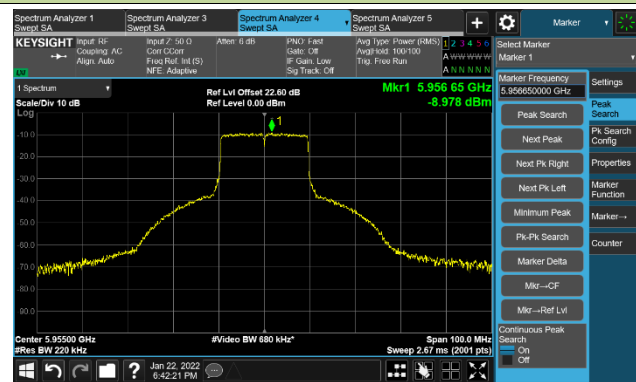

The Mask Data

Channel 189 (6895MHz)

The Reference Level

The Mask Data

Channel 209 (6995MHz)

The Reference Level

The Mask Data

802.11a - Ant 3

Channel 229 (7095MHz)

The Reference Level

The Mask Data

802.11ax-HE20 – Ant 3

Channel 01 (5955MHz)

The Reference Level

The Mask Data

Channel 49 (6195MHz)

The Reference Level

The Mask Data

Channel 93 (6415MHz)

The Reference Level

The Mask Data

802.11ax-HE20 Ant 3

Channel 97 (6435MHz)

The Reference Level