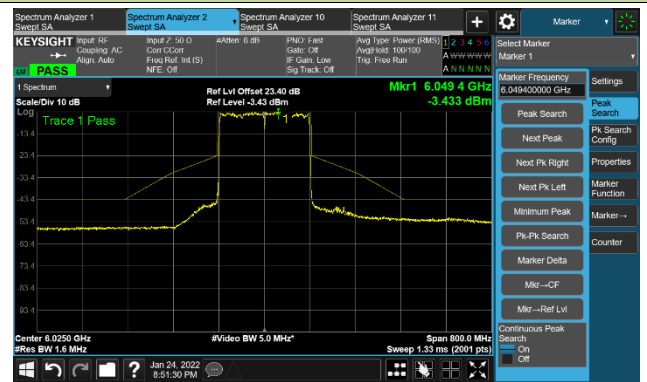

802.11ax-HE160 Ant 2

Channel 15 (6025MHz)

The Reference Level

The Mask Data

Channel 47 (6185MHz)

The Reference Level

The Mask Data

Channel 79 (6345MHz)

The Reference Level

The Mask Data

802.11ax-HE160 Ant 2
Channel 111 (6505MHz)

The Reference Level

The Mask Data

Channel 143 (6665MHz)

The Reference Level

The Mask Data

Channel 175 (6825MHz)

The Reference Level

The Mask Data

802.11ax-HE160 Ant 2

Channel 207 (6985MHz)

The Reference Level

The Mask Data

802.11a - Ant 3

Channel 01 (5955MHz)

The Reference Level

The Mask Data

Channel 49 (6195MHz)

The Reference Level

The Mask Data

Channel 93 (6415MHz)

The Reference Level