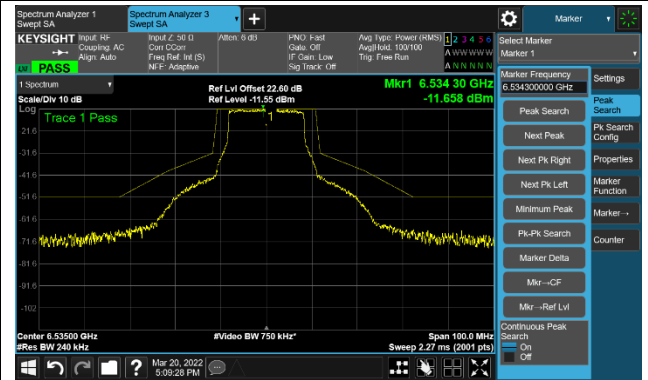

The Mask Data

802.11a - Ant 3

Channel 97 (6435MHz)

The Reference Level

The Mask Data

Channel 105 (6475MHz)

The Reference Level

The Mask Data

Channel 113 (6515MHz)

The Reference Level

The Mask Data

802.11a - Ant 3

Channel 117 (6535MHz)

The Reference Level

The Mask Data

Channel 149 (6695MHz)

The Reference Level

The Mask Data

Channel 181 (6855MHz)

The Reference Level

The Mask Data

802.11a - Ant 3

Channel 185 (6875MHz)

The Reference Level

The Mask Data

Channel 189 (6895MHz)

The Reference Level

The Mask Data

Channel 209 (6995MHz)

The Reference Level

The Mask Data

802.11a - Ant 3