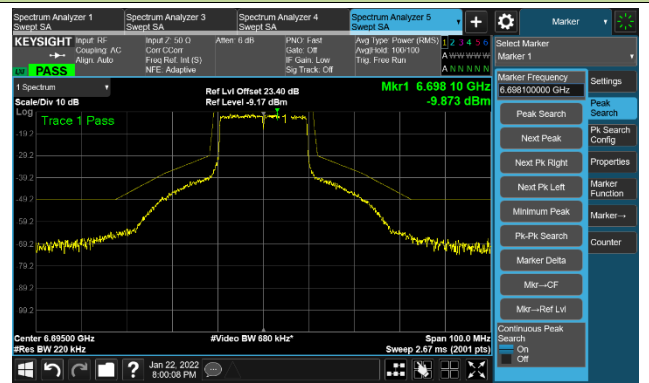

The Mask Data

Channel 105 (6475MHz)

The Reference Level

The Mask Data

Channel 113 (6515MHz)

The Reference Level

The Mask Data

802.11ax-HE20 Ant 3

Channel 117 (6535MHz)

The Reference Level

The Mask Data

Channel 149 (6695MHz)

The Reference Level

The Mask Data

Channel 181 (6855MHz)

The Reference Level

The Mask Data

802.11ax-HE20 Ant 3

Channel 185 (6875MHz)

The Reference Level

The Mask Data

Channel 189 (6895MHz)

The Reference Level

The Mask Data

Channel 209 (6995MHz)

The Reference Level

The Mask Data

802.11ax-HE20 Ant 3

Channel 229 (7095MHz)

The Reference Level

The Mask Data

802.11ax-HE40 Ant 3