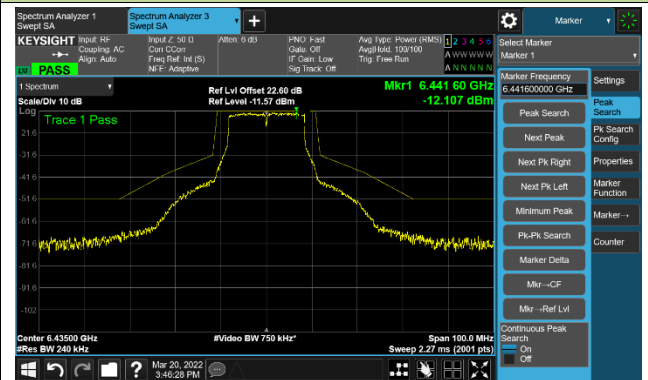

Channel 01 (5955MHz)

The Reference Level

The Mask Data

Channel 49 (6195MHz)

The Reference Level

The Mask Data

Channel 93 (6415MHz)

The Reference Level

The Mask Data

802.11a - Ant 3

Channel 97 (6435MHz)

The Reference Level

The Mask Data

Channel 105 (6475MHz)

The Reference Level

The Mask Data

Channel 113 (6515MHz)

The Reference Level

The Mask Data

802.11a - Ant 3

Channel 117 (6535MHz)

The Reference Level

The Mask Data

Channel 149 (6695MHz)

The Reference Level

The Mask Data

Channel 181 (6855MHz)

The Reference Level

The Mask Data

802.11a - Ant 3

Channel 185 (6875MHz)

The Reference Level