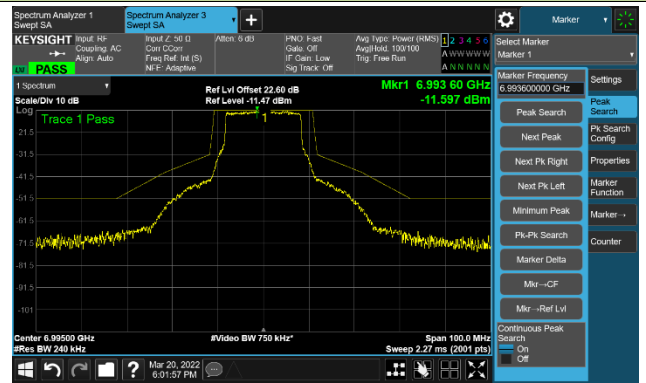

The Reference Level

The Mask Data

Channel 181 (6855MHz)

The Reference Level

The Mask Data

802.11a - Ant 3

Channel 185 (6875MHz)

The Reference Level

The Mask Data

Channel 189 (6895MHz)

The Reference Level

The Mask Data

Channel 209 (6995MHz)

The Reference Level

The Mask Data

802.11a - Ant 3

Channel 229 (7095MHz)

The Reference Level

The Mask Data

802.11ax-HE20 – Ant 3

Channel 01 (5955MHz)

The Reference Level

The Mask Data

Channel 49 (6195MHz)

The Reference Level

The Mask Data

Channel 93 (6415MHz)

The Reference Level

The Mask Data

802.11ax-HE20 Ant 3

Channel 97 (6435MHz)

The Reference Level