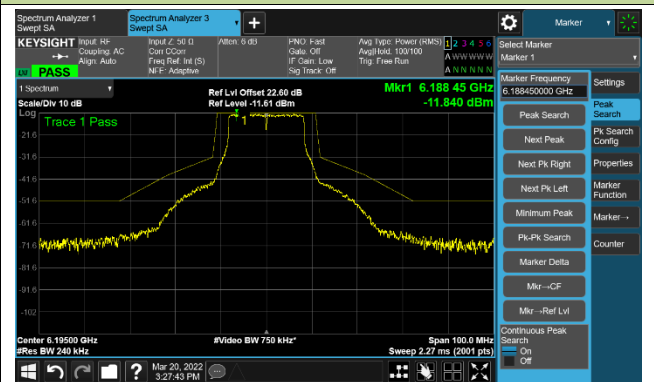

Channel 175 (6825MHz)

The Reference Level

The Mask Data

802.11ax-HE160 Ant 2

Channel 207 (6985MHz)

The Reference Level

The Mask Data

802.11a - Ant 3

Channel 01 (5955MHz)

The Reference Level

The Mask Data

Channel 49 (6195MHz)

The Reference Level

The Mask Data

Channel 93 (6415MHz)

The Reference Level

The Mask Data

802.11a - Ant 3

Channel 97 (6435MHz)

The Reference Level

The Mask Data

Channel 105 (6475MHz)

The Reference Level

The Mask Data

Channel 113 (6515MHz)

The Reference Level

The Mask Data

802.11a - Ant 3

Channel 117 (6535MHz)

The Reference Level

The Mask Data

Channel 149 (6695MHz)