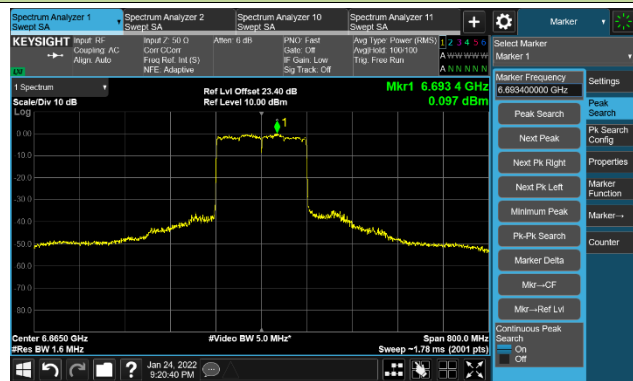

802.11ax-HE160 Ant 2

Channel 15 (6025MHz)

The Reference Level

The Mask Data

Channel 47 (6185MHz)

The Reference Level

The Mask Data

Channel 79 (6345MHz)

The Reference Level

The Mask Data

802.11ax-HE160 Ant 2
Channel 111 (6505MHz)

The Reference Level

The Mask Data

Channel 143 (6665MHz)

The Reference Level

The Mask Data

Channel 175 (6825MHz)

The Reference Level

The Mask Data

802.11ax-HE160 Ant 2

Channel 207 (6985MHz)

The Reference Level

The Mask Data

802.11a - Ant 3

Channel 01 (5955MHz)

The Reference Level

The Mask Data

Channel 49 (6195MHz)

The Reference Level

The Mask Data

Channel 93 (6415MHz)

The Reference Level