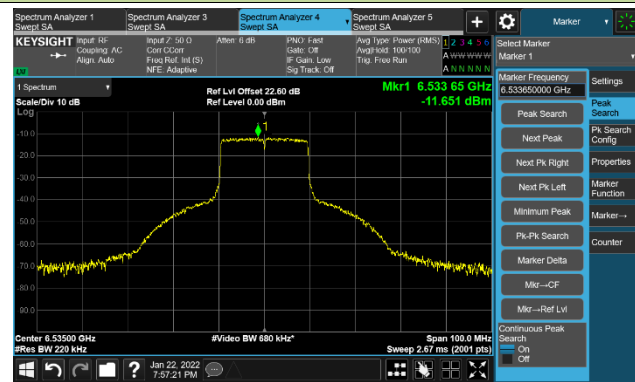

The Reference Level

The Mask Data

Channel 93 (6415MHz)

The Reference Level

The Mask Data

802.11ax-HE20 Ant 3

Channel 97 (6435MHz)

The Reference Level

The Mask Data

Channel 105 (6475MHz)

The Reference Level

The Mask Data

Channel 113 (6515MHz)

The Reference Level

The Mask Data

802.11ax-HE20 Ant 3

Channel 117 (6535MHz)

The Reference Level

The Mask Data

Channel 149 (6695MHz)

The Reference Level

The Mask Data

Channel 181 (6855MHz)

The Reference Level

The Mask Data

802.11ax-HE20 Ant 3

Channel 185 (6875MHz)

The Reference Level

The Mask Data

Channel 189 (6895MHz)

The Reference Level

The Mask Data