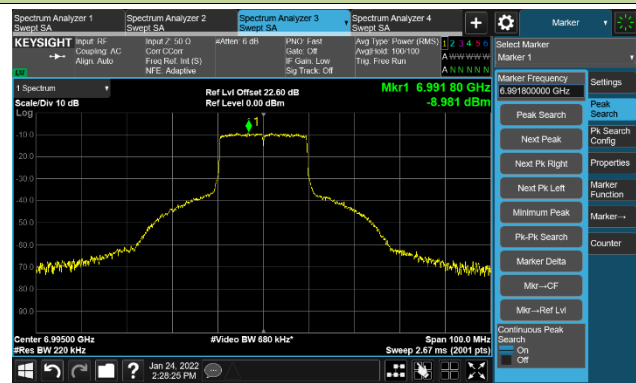

Channel 117 (6535MHz)

The Reference Level

The Mask Data

Channel 149 (6695MHz)

The Reference Level

The Mask Data

Channel 181 (6855MHz)

The Reference Level

The Mask Data

802.11ax-HE20 Ant 3

Channel 185 (6875MHz)

The Reference Level

The Mask Data

Channel 189 (6895MHz)

The Reference Level

The Mask Data

Channel 209 (6995MHz)

The Reference Level

The Mask Data

802.11ax-HE20 Ant 3

Channel 229 (7095MHz)

The Reference Level

The Mask Data

802.11ax-HE40 Ant 3