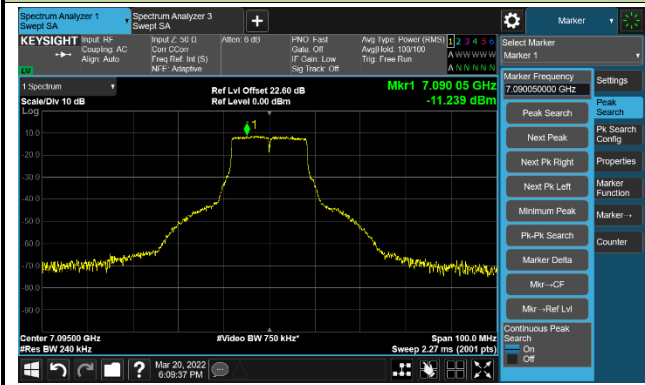

The Reference Level

The Mask Data

Channel 181 (6855MHz)

The Reference Level

The Mask Data

802.11a - Ant 3

Channel 185 (6875MHz)

The Reference Level

The Mask Data

Channel 189 (6895MHz)

The Reference Level

The Mask Data

Channel 209 (6995MHz)

The Reference Level

The Mask Data

802.11a - Ant 3

Channel 229 (7095MHz)

The Reference Level

The Mask Data

802.11ax-HE20 – Ant 3

Channel 01 (5955MHz)

The Reference Level

The Mask Data

Channel 49 (6195MHz)

The Reference Level

The Mask Data

Channel 93 (6415MHz)

The Reference Level

The Mask Data

802.11ax-HE20 Ant 3

Channel 97 (6435MHz)

The Reference Level