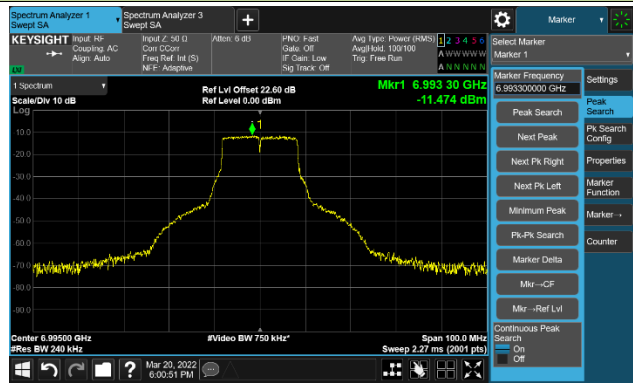

The Reference Level

The Mask Data

Channel 181 (6855MHz)

The Reference Level

The Mask Data

802.11a - Ant 3

Channel 185 (6875MHz)

The Reference Level

The Mask Data

Channel 189 (6895MHz)

The Reference Level

The Mask Data

Channel 209 (6995MHz)

The Reference Level

The Mask Data

802.11a - Ant 3

Channel 229 (7095MHz)

The Reference Level

The Mask Data

802.11ax-HE20 – Ant 3

Channel 01 (5955MHz)

The Reference Level

The Mask Data

Channel 49 (6195MHz)

The Reference Level

The Mask Data

Channel 93 (6415MHz)

The Reference Level

The Mask Data

802.11ax-HE20 Ant 3

Channel 97 (6435MHz)

The Reference Level