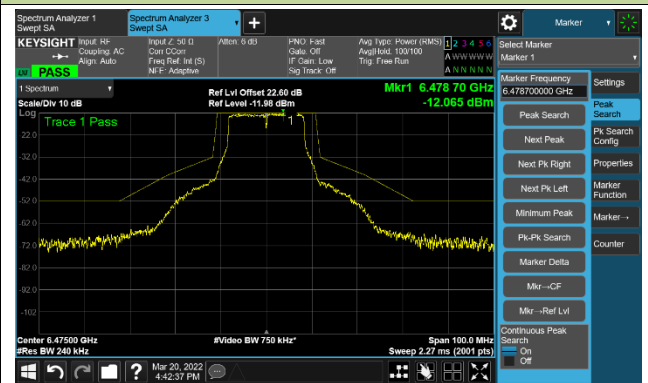

Channel 01 (5955MHz)

The Reference Level

The Mask Data

Channel 49 (6195MHz)

The Reference Level

The Mask Data

Channel 93 (6415MHz)

The Reference Level

The Mask Data

802.11a - Ant 3

Channel 97 (6435MHz)

The Reference Level

The Mask Data

Channel 105 (6475MHz)

The Reference Level

The Mask Data

Channel 113 (6515MHz)

The Reference Level

The Mask Data

802.11a - Ant 3

Channel 117 (6535MHz)

The Reference Level

The Mask Data

Channel 149 (6695MHz)

The Reference Level

The Mask Data

Channel 181 (6855MHz)

The Reference Level

The Mask Data

802.11a - Ant 3

Channel 185 (6875MHz)

The Reference Level