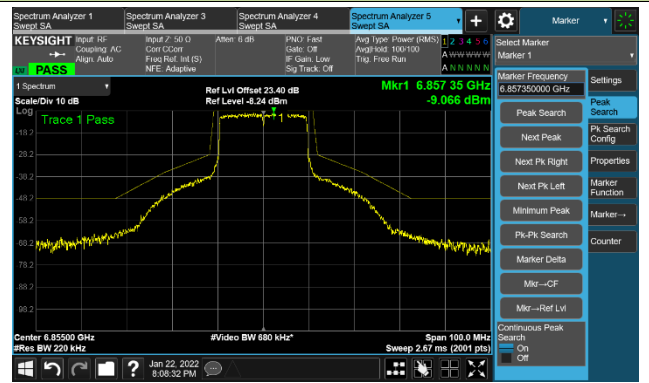

The Mask Data

Channel 105 (6475MHz)

The Reference Level

The Mask Data

Channel 113 (6515MHz)

The Reference Level

The Mask Data

802.11ax-HE20 Ant 3

Channel 117 (6535MHz)

The Reference Level

The Mask Data

Channel 149 (6695MHz)

The Reference Level

The Mask Data

Channel 181 (6855MHz)

The Reference Level

The Mask Data

802.11ax-HE20 Ant 3

Channel 185 (6875MHz)

The Reference Level

The Mask Data

Channel 189 (6895MHz)

The Reference Level

The Mask Data

Channel 209 (6995MHz)

The Reference Level

The Mask Data

802.11ax-HE20 Ant 3

Channel 229 (7095MHz)

The Reference Level

The Mask Data

802.11ax-HE40 Ant 3