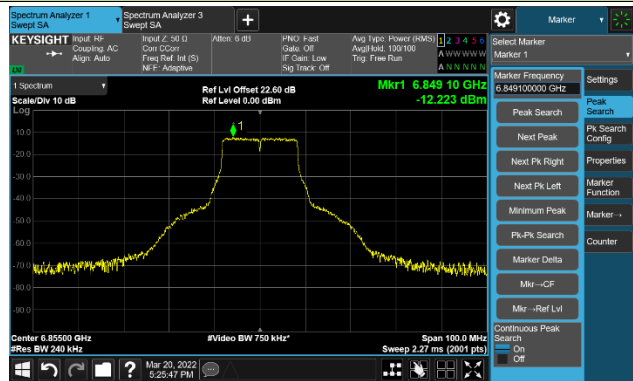

Channel 113 (6515MHz)

The Reference Level

The Mask Data

802.11a - Ant 3

Channel 117 (6535MHz)

The Reference Level

The Mask Data

Channel 149 (6695MHz)

The Reference Level

The Mask Data

Channel 181 (6855MHz)

The Reference Level

The Mask Data

802.11a - Ant 3

Channel 185 (6875MHz)

The Reference Level

The Mask Data

Channel 189 (6895MHz)

The Reference Level

The Mask Data

Channel 209 (6995MHz)

The Reference Level

The Mask Data

802.11a - Ant 3

Channel 229 (7095MHz)

The Reference Level

The Mask Data

802.11ax-HE20 – Ant 3

Channel 01 (5955MHz)

The Reference Level

The Mask Data

Channel 49 (6195MHz)