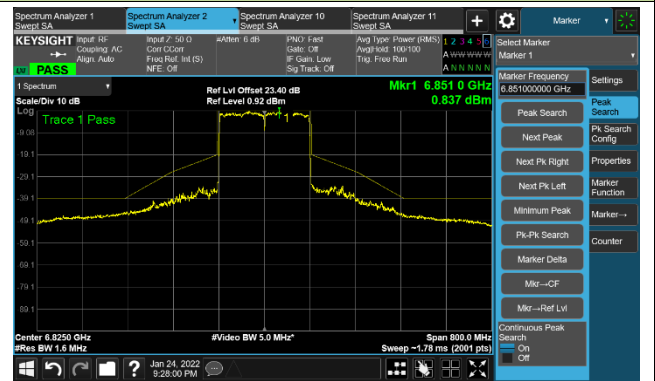

802.11ax-HE160 Ant 2

Channel 15 (6025MHz)

The Reference Level

The Mask Data

Channel 47 (6185MHz)

The Reference Level

The Mask Data

Channel 79 (6345MHz)

The Reference Level

The Mask Data

802.11ax-HE160 Ant 2
Channel 111 (6505MHz)

The Reference Level

The Mask Data

Channel 143 (6665MHz)

The Reference Level

The Mask Data

Channel 175 (6825MHz)

The Reference Level

The Mask Data

802.11ax-HE160 Ant 2

Channel 207 (6985MHz)

The Reference Level

The Mask Data

802.11a - Ant 3

Channel 01 (5955MHz)

The Reference Level

The Mask Data

Channel 49 (6195MHz)

The Reference Level

The Mask Data

Channel 93 (6415MHz)

The Reference Level