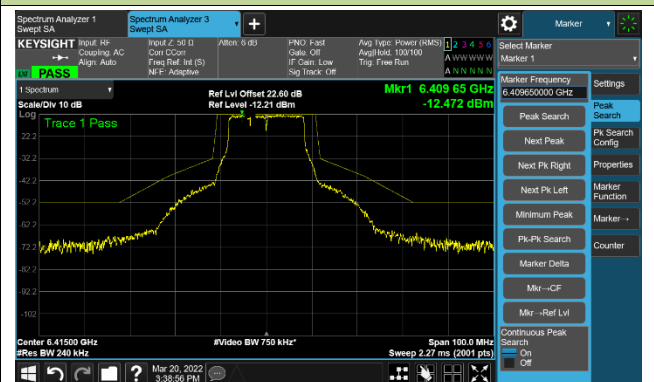

Channel 175 (6825MHz)

The Reference Level

The Mask Data

802.11ax-HE160 Ant 2

Channel 207 (6985MHz)

The Reference Level

The Mask Data

802.11a - Ant 3

Channel 01 (5955MHz)

The Reference Level

The Mask Data

Channel 49 (6195MHz)

The Reference Level

The Mask Data

Channel 93 (6415MHz)

The Reference Level

The Mask Data

802.11a - Ant 3

Channel 97 (6435MHz)

The Reference Level

The Mask Data

Channel 105 (6475MHz)

The Reference Level

The Mask Data

Channel 113 (6515MHz)

The Reference Level

The Mask Data

802.11a - Ant 3

Channel 117 (6535MHz)

The Reference Level

The Mask Data

Channel 149 (6695MHz)