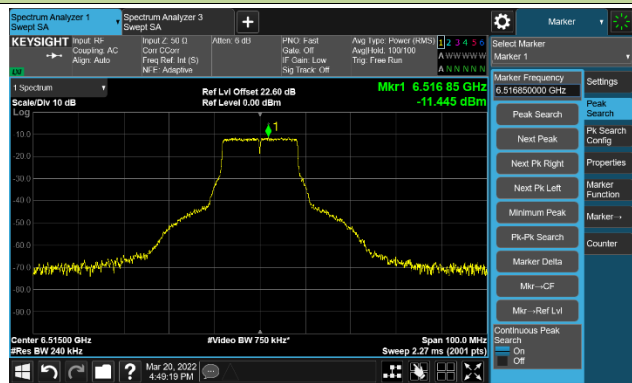

Channel 01 (5955MHz)

The Reference Level

The Mask Data

Channel 49 (6195MHz)

The Reference Level

The Mask Data

Channel 93 (6415MHz)

The Reference Level

The Mask Data

802.11a - Ant 3

Channel 97 (6435MHz)

The Reference Level

The Mask Data

Channel 105 (6475MHz)

The Reference Level

The Mask Data

Channel 113 (6515MHz)

The Reference Level

The Mask Data

802.11a - Ant 3

Channel 117 (6535MHz)

The Reference Level

The Mask Data

Channel 149 (6695MHz)

The Reference Level

The Mask Data

Channel 181 (6855MHz)

The Reference Level

The Mask Data

802.11a - Ant 3

Channel 185 (6875MHz)

The Reference Level