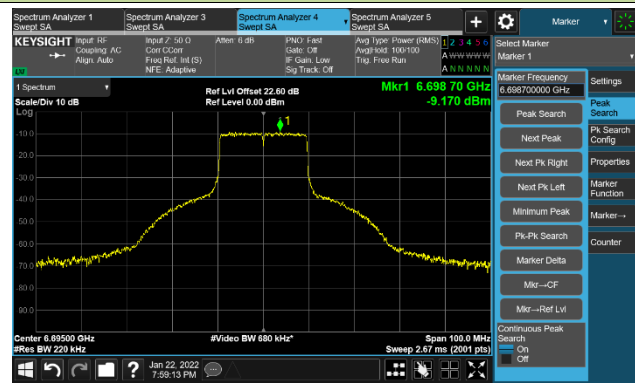

The Mask Data

Channel 105 (6475MHz)

The Reference Level

The Mask Data

Channel 113 (6515MHz)

The Reference Level

The Mask Data

802.11ax-HE20 Ant 3

Channel 117 (6535MHz)

The Reference Level

The Mask Data

Channel 149 (6695MHz)

The Reference Level

The Mask Data

Channel 181 (6855MHz)

The Reference Level

The Mask Data

802.11ax-HE20 Ant 3

Channel 185 (6875MHz)

The Reference Level

The Mask Data

Channel 189 (6895MHz)

The Reference Level

The Mask Data

Channel 209 (6995MHz)

The Reference Level

The Mask Data

802.11ax-HE20 Ant 3

Channel 229 (7095MHz)

The Reference Level

The Mask Data

802.11ax-HE40 Ant 3