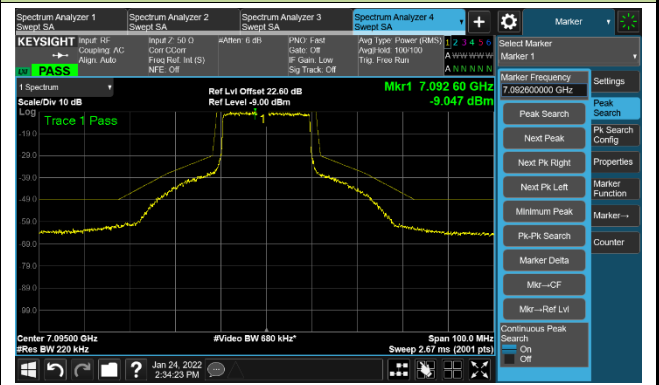

The Mask Data

802.11ax-HE20 Ant 3

Channel 185 (6875MHz)

The Reference Level

The Mask Data

Channel 189 (6895MHz)

The Reference Level

The Mask Data

Channel 209 (6995MHz)

The Reference Level

The Mask Data

802.11ax-HE20 Ant 3

Channel 229 (7095MHz)

The Reference Level

The Mask Data

802.11ax-HE40 Ant 3

Channel 03 (5965MHz)

The Reference Level

The Mask Data

Channel 51 (6205MHz)

The Reference Level

The Mask Data

Channel 91 (6405MHz)

The Reference Level