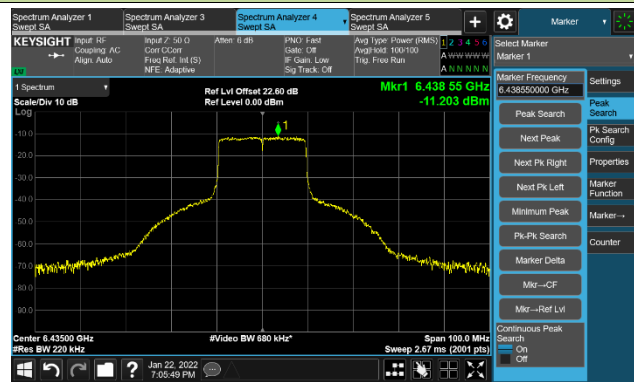

Channel 229 (7095MHz)

The Reference Level

The Mask Data

802.11ax-HE20 – Ant 3

Channel 01 (5955MHz)

The Reference Level

The Mask Data

Channel 49 (6195MHz)

The Reference Level

The Mask Data

Channel 93 (6415MHz)

The Reference Level

The Mask Data

802.11ax-HE20 Ant 3

Channel 97 (6435MHz)

The Reference Level

The Mask Data

Channel 105 (6475MHz)

The Reference Level

The Mask Data

Channel 113 (6515MHz)

The Reference Level

The Mask Data

802.11ax-HE20 Ant 3

Channel 117 (6535MHz)

The Reference Level

The Mask Data

Channel 149 (6695MHz)

The Reference Level

The Mask Data

Channel 181 (6855MHz)

The Reference Level