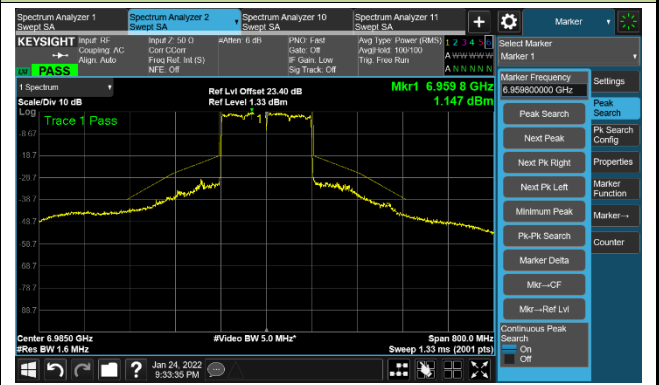

The Reference Level

The Mask Data

802.11ax-HE160 Ant 2
Channel 111 (6505MHz)

The Reference Level

The Mask Data

Channel 143 (6665MHz)

The Reference Level

The Mask Data

Channel 175 (6825MHz)

The Reference Level

The Mask Data

802.11ax-HE160 Ant 2

Channel 207 (6985MHz)

The Reference Level

The Mask Data

802.11a - Ant 3

Channel 01 (5955MHz)

The Reference Level

The Mask Data

Channel 49 (6195MHz)

The Reference Level

The Mask Data

Channel 93 (6415MHz)

The Reference Level

The Mask Data

802.11a - Ant 3

Channel 97 (6435MHz)

The Reference Level

The Mask Data

Channel 105 (6475MHz)

The Reference Level

The Mask Data