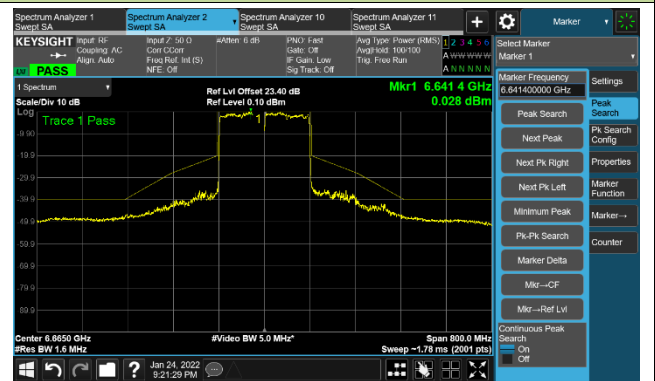

802.11ax-HE160 Ant 2

Channel 15 (6025MHz)

The Reference Level

The Mask Data

Channel 47 (6185MHz)

The Reference Level

The Mask Data

Channel 79 (6345MHz)

The Reference Level

The Mask Data

802.11ax-HE160 Ant 2
Channel 111 (6505MHz)

The Reference Level

The Mask Data

Channel 143 (6665MHz)

The Reference Level

The Mask Data

Channel 175 (6825MHz)

The Reference Level

The Mask Data

802.11ax-HE160 Ant 2

Channel 207 (6985MHz)

The Reference Level

The Mask Data

802.11a - Ant 3

Channel 01 (5955MHz)

The Reference Level

The Mask Data

Channel 49 (6195MHz)

The Reference Level

The Mask Data

Channel 93 (6415MHz)

The Reference Level