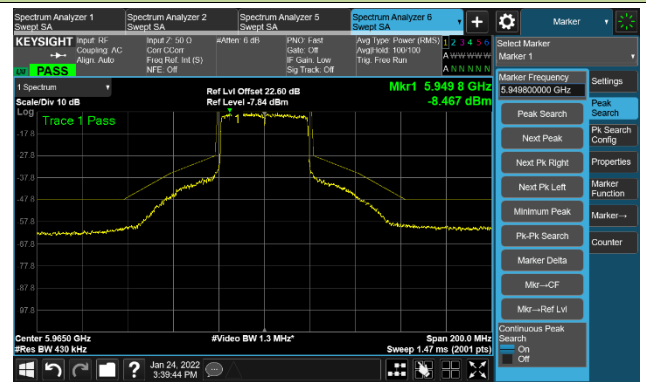

The Mask Data

802.11ax-HE20 Ant 3

Channel 185 (6875MHz)

The Reference Level

The Mask Data

Channel 189 (6895MHz)

The Reference Level

The Mask Data

Channel 209 (6995MHz)

The Reference Level

The Mask Data

802.11ax-HE20 Ant 3

Channel 229 (7095MHz)

The Reference Level

The Mask Data

802.11ax-HE40 Ant 3

Channel 03 (5965MHz)

The Reference Level

The Mask Data

Channel 51 (6205MHz)

The Reference Level

The Mask Data

Channel 91 (6405MHz)

The Reference Level

The Mask Data