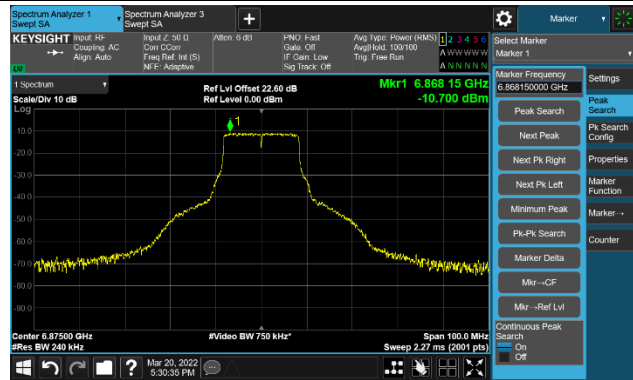

Channel 113 (6515MHz)

The Reference Level

The Mask Data

802.11a - Ant 3

Channel 117 (6535MHz)

The Reference Level

The Mask Data

Channel 149 (6695MHz)

The Reference Level

The Mask Data

Channel 181 (6855MHz)

The Reference Level

The Mask Data

802.11a - Ant 3

Channel 185 (6875MHz)

The Reference Level

The Mask Data

Channel 189 (6895MHz)

The Reference Level

The Mask Data

Channel 209 (6995MHz)

The Reference Level

The Mask Data

802.11a - Ant 3