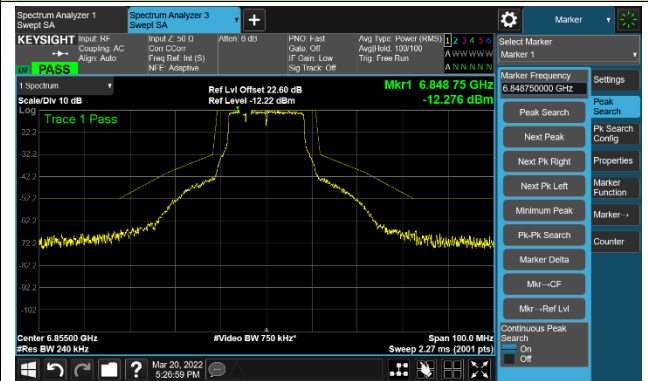

Channel 113 (6515MHz)

The Reference Level

The Mask Data

802.11a - Ant 3

Channel 117 (6535MHz)

The Reference Level

The Mask Data

Channel 149 (6695MHz)

The Reference Level

The Mask Data

Channel 181 (6855MHz)

The Reference Level

The Mask Data

802.11a - Ant 3

Channel 185 (6875MHz)

The Reference Level

The Mask Data

Channel 189 (6895MHz)

The Reference Level

The Mask Data

Channel 209 (6995MHz)

The Reference Level

The Mask Data

802.11a - Ant 3