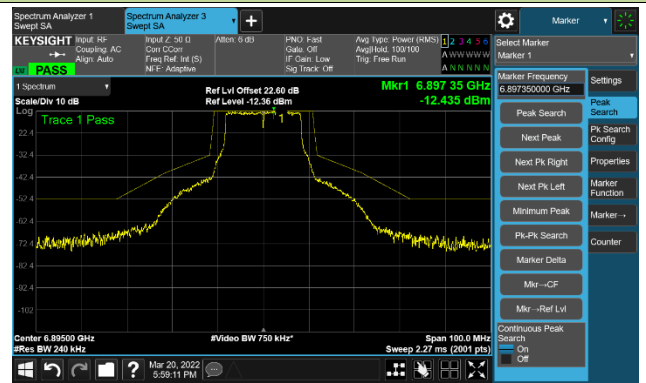

The Reference Level

The Mask Data

Channel 181 (6855MHz)

The Reference Level

The Mask Data

802.11a - Ant 3

Channel 185 (6875MHz)

The Reference Level

The Mask Data

Channel 189 (6895MHz)

The Reference Level

The Mask Data

Channel 209 (6995MHz)

The Reference Level

The Mask Data

802.11a - Ant 3

Channel 229 (7095MHz)

The Reference Level

The Mask Data

802.11ax-HE20 – Ant 3

Channel 01 (5955MHz)

The Reference Level

The Mask Data

Channel 49 (6195MHz)

The Reference Level

The Mask Data

Channel 93 (6415MHz)

The Reference Level

The Mask Data

802.11ax-HE20 Ant 3

Channel 97 (6435MHz)

The Reference Level