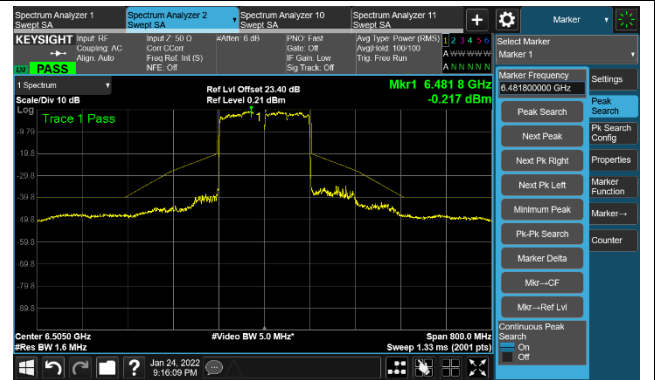

802.11ax-HE160 Ant 2

Channel 15 (6025MHz)

The Reference Level

The Mask Data

Channel 47 (6185MHz)

The Reference Level

The Mask Data

Channel 79 (6345MHz)

The Reference Level

The Mask Data

802.11ax-HE160 Ant 2
Channel 111 (6505MHz)

The Reference Level

The Mask Data

Channel 143 (6665MHz)

The Reference Level

The Mask Data

Channel 175 (6825MHz)

The Reference Level

The Mask Data

802.11ax-HE160 Ant 2

Channel 207 (6985MHz)

The Reference Level

The Mask Data

802.11a - Ant 3

Channel 01 (5955MHz)

The Reference Level

The Mask Data

Channel 49 (6195MHz)

The Reference Level

The Mask Data

Channel 93 (6415MHz)

The Reference Level