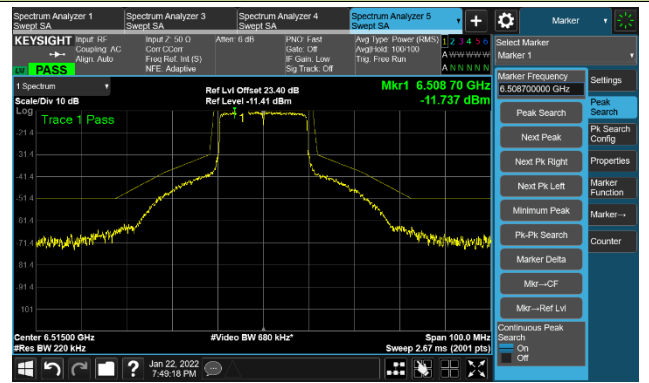

The Reference Level

The Mask Data

Channel 93 (6415MHz)

The Reference Level

The Mask Data

802.11ax-HE20 Ant 3

Channel 97 (6435MHz)

The Reference Level

The Mask Data

Channel 105 (6475MHz)

The Reference Level

The Mask Data

Channel 113 (6515MHz)

The Reference Level

The Mask Data

802.11ax-HE20 Ant 3

Channel 117 (6535MHz)

The Reference Level

The Mask Data

Channel 149 (6695MHz)

The Reference Level

The Mask Data

Channel 181 (6855MHz)

The Reference Level

The Mask Data

802.11ax-HE20 Ant 3

Channel 185 (6875MHz)

The Reference Level

The Mask Data

Channel 189 (6895MHz)

The Reference Level

The Mask Data