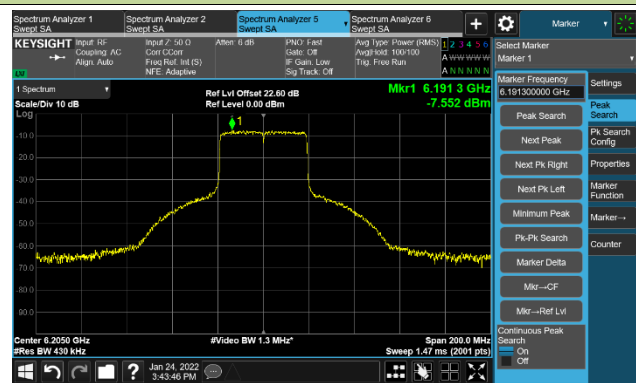

Channel 209 (6995MHz)

The Reference Level

The Mask Data

802.11ax-HE20 Ant 3

Channel 229 (7095MHz)

The Reference Level

The Mask Data

802.11ax-HE40 Ant 3

Channel 03 (5965MHz)

The Reference Level

The Mask Data

Channel 51 (6205MHz)

The Reference Level

The Mask Data

Channel 91 (6405MHz)

The Reference Level

The Mask Data