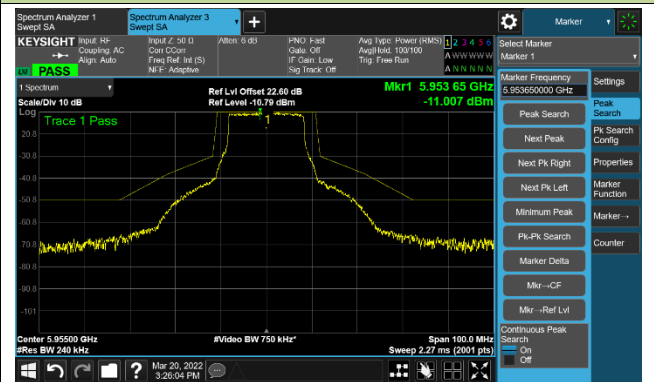

The Reference Level

The Mask Data

802.11ax-HE160 Ant 2
Channel 111 (6505MHz)

The Reference Level

The Mask Data

Channel 143 (6665MHz)

The Reference Level

The Mask Data

Channel 175 (6825MHz)

The Reference Level

The Mask Data

802.11ax-HE160 Ant 2

Channel 207 (6985MHz)

The Reference Level

The Mask Data

802.11a - Ant 3

Channel 01 (5955MHz)

The Reference Level

The Mask Data

Channel 49 (6195MHz)

The Reference Level

The Mask Data

Channel 93 (6415MHz)

The Reference Level

The Mask Data

802.11a - Ant 3

Channel 97 (6435MHz)

The Reference Level

The Mask Data

Channel 105 (6475MHz)

The Reference Level

The Mask Data