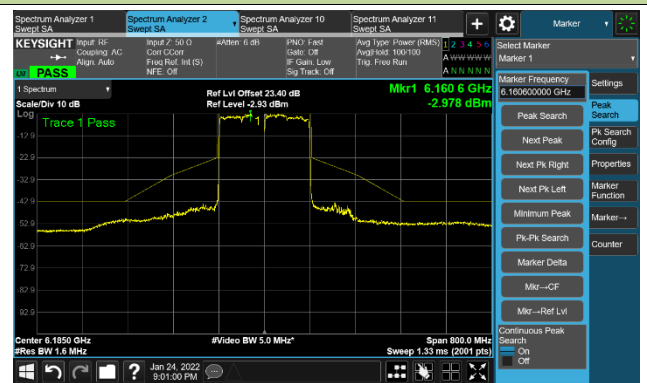

802.11ax-HE160 Ant 2

Channel 15 (6025MHz)

The Reference Level

The Mask Data

Channel 47 (6185MHz)

The Reference Level

The Mask Data

Channel 79 (6345MHz)

The Reference Level

The Mask Data

802.11ax-HE160 Ant 2
Channel 111 (6505MHz)

The Reference Level

The Mask Data

Channel 143 (6665MHz)

The Reference Level

The Mask Data

Channel 175 (6825MHz)

The Reference Level

The Mask Data

802.11ax-HE160 Ant 2

Channel 207 (6985MHz)

The Reference Level

The Mask Data

802.11a - Ant 3

Channel 01 (5955MHz)

The Reference Level

The Mask Data

Channel 49 (6195MHz)

The Reference Level

The Mask Data

Channel 93 (6415MHz)

The Reference Level