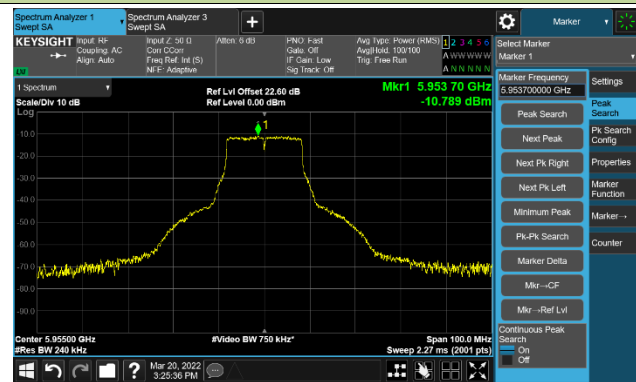

The Reference Level

The Mask Data

802.11ax-HE160 Ant 2
Channel 111 (6505MHz)

The Reference Level

The Mask Data

Channel 143 (6665MHz)

The Reference Level

The Mask Data

Channel 175 (6825MHz)

The Reference Level

The Mask Data

802.11ax-HE160 Ant 2

Channel 207 (6985MHz)

The Reference Level

The Mask Data

802.11a - Ant 3

Channel 01 (5955MHz)

The Reference Level

The Mask Data

Channel 49 (6195MHz)

The Reference Level

The Mask Data

Channel 93 (6415MHz)

The Reference Level

The Mask Data

802.11a - Ant 3

Channel 97 (6435MHz)

The Reference Level

The Mask Data

Channel 105 (6475MHz)

The Reference Level

The Mask Data