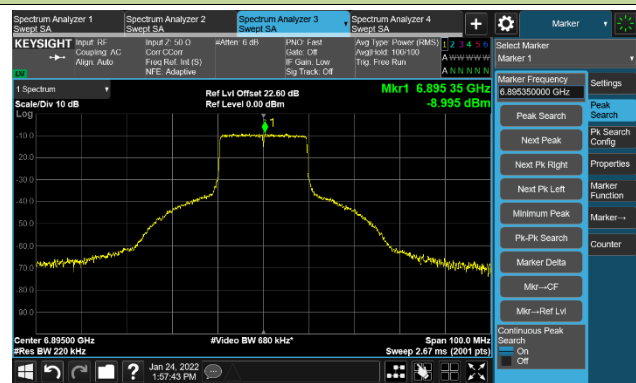

Channel 117 (6535MHz)

The Reference Level

The Mask Data

Channel 149 (6695MHz)

The Reference Level

The Mask Data

Channel 181 (6855MHz)

The Reference Level

The Mask Data

802.11ax-HE20 Ant 3

Channel 185 (6875MHz)

The Reference Level

The Mask Data

Channel 189 (6895MHz)

The Reference Level

The Mask Data

Channel 209 (6995MHz)

The Reference Level

The Mask Data

802.11ax-HE20 Ant 3

Channel 229 (7095MHz)

The Reference Level

The Mask Data

802.11ax-HE40 Ant 3