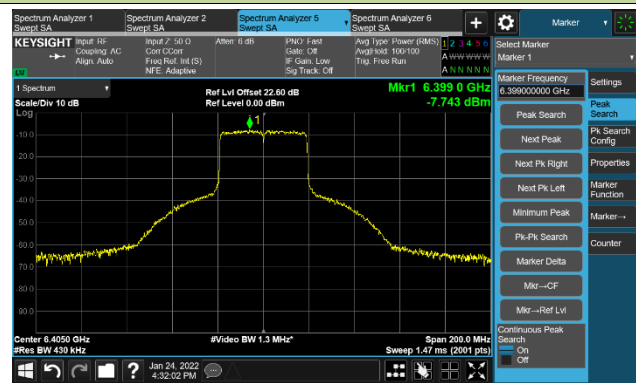

Channel 209 (6995MHz)

The Reference Level

The Mask Data

802.11ax-HE20 Ant 3

Channel 229 (7095MHz)

The Reference Level

The Mask Data

802.11ax-HE40 Ant 3

Channel 03 (5965MHz)

The Reference Level

The Mask Data

Channel 51 (6205MHz)

The Reference Level

The Mask Data

Channel 91 (6405MHz)

The Reference Level

The Mask Data