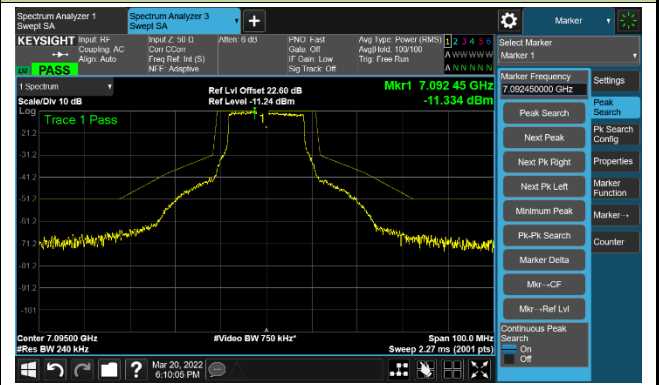

The Reference Level

The Mask Data

Channel 181 (6855MHz)

The Reference Level

The Mask Data

802.11a - Ant 3

Channel 185 (6875MHz)

The Reference Level

The Mask Data

Channel 189 (6895MHz)

The Reference Level

The Mask Data

Channel 209 (6995MHz)

The Reference Level

The Mask Data

802.11a - Ant 3

Channel 229 (7095MHz)

The Reference Level

The Mask Data

802.11ax-HE20 – Ant 3

Channel 01 (5955MHz)

The Reference Level

The Mask Data

Channel 49 (6195MHz)

The Reference Level

The Mask Data

Channel 93 (6415MHz)

The Reference Level

The Mask Data

802.11ax-HE20 Ant 3

Channel 97 (6435MHz)

The Reference Level