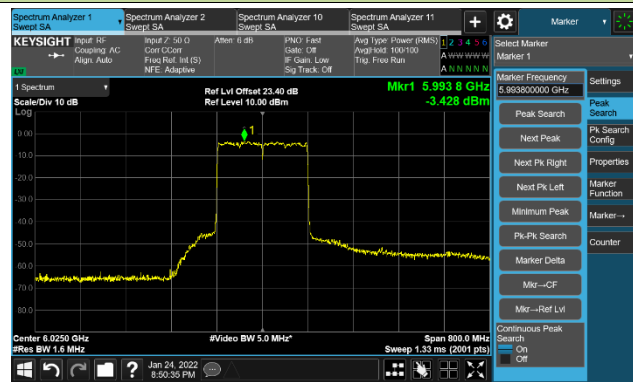

802.11ax-HE160 Ant 2

Channel 15 (6025MHz)

The Reference Level

The Mask Data

Channel 47 (6185MHz)

The Reference Level

The Mask Data

Channel 79 (6345MHz)

The Reference Level

The Mask Data

802.11ax-HE160 Ant 2
Channel 111 (6505MHz)

The Reference Level

The Mask Data

Channel 143 (6665MHz)

The Reference Level

The Mask Data

Channel 175 (6825MHz)

The Reference Level

The Mask Data

802.11ax-HE160 Ant 2

Channel 207 (6985MHz)

The Reference Level

The Mask Data

802.11a - Ant 3