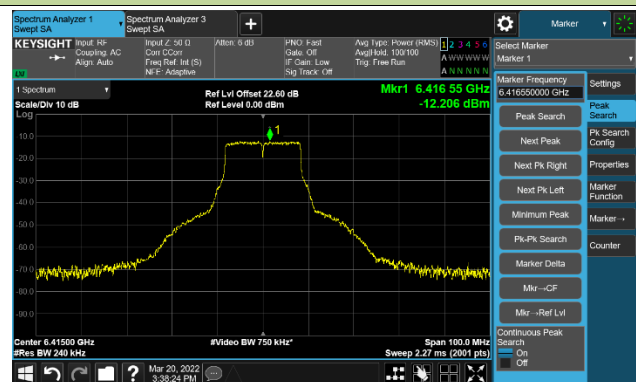

Channel 175 (6825MHz)

The Reference Level

The Mask Data

802.11ax-HE160 Ant 2

Channel 207 (6985MHz)

The Reference Level

The Mask Data

802.11a - Ant 3

Channel 01 (5955MHz)

The Reference Level

The Mask Data

Channel 49 (6195MHz)

The Reference Level

The Mask Data

Channel 93 (6415MHz)

The Reference Level

The Mask Data

802.11a - Ant 3

Channel 97 (6435MHz)

The Reference Level

The Mask Data

Channel 105 (6475MHz)

The Reference Level

The Mask Data

Channel 113 (6515MHz)

The Reference Level

The Mask Data

802.11a - Ant 3

Channel 117 (6535MHz)

The Reference Level

The Mask Data

Channel 149 (6695MHz)