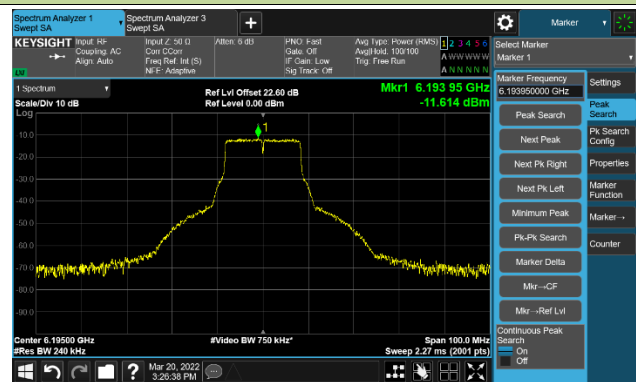

Channel 175 (6825MHz)

The Reference Level

The Mask Data

802.11ax-HE160 Ant 2

Channel 207 (6985MHz)

The Reference Level

The Mask Data

802.11a - Ant 3

Channel 01 (5955MHz)

The Reference Level

The Mask Data

Channel 49 (6195MHz)

The Reference Level

The Mask Data

Channel 93 (6415MHz)

The Reference Level

The Mask Data

802.11a - Ant 3

Channel 97 (6435MHz)

The Reference Level

The Mask Data

Channel 105 (6475MHz)

The Reference Level

The Mask Data

Channel 113 (6515MHz)

The Reference Level

The Mask Data

802.11a - Ant 3

Channel 117 (6535MHz)

The Reference Level

The Mask Data

Channel 149 (6695MHz)