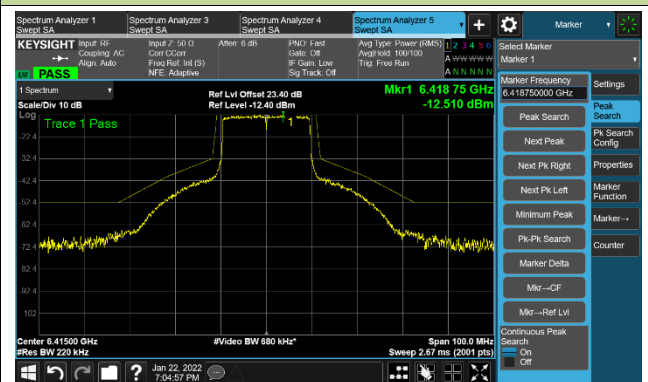

Channel 229 (7095MHz)

The Reference Level

The Mask Data

802.11ax-HE20 – Ant 3

Channel 01 (5955MHz)

The Reference Level

The Mask Data

Channel 49 (6195MHz)

The Reference Level

The Mask Data

Channel 93 (6415MHz)

The Reference Level

The Mask Data

802.11ax-HE20 Ant 3

Channel 97 (6435MHz)

The Reference Level

The Mask Data

Channel 105 (6475MHz)

The Reference Level

The Mask Data

Channel 113 (6515MHz)

The Reference Level

The Mask Data

802.11ax-HE20 Ant 3

Channel 117 (6535MHz)

The Reference Level

The Mask Data

Channel 149 (6695MHz)

The Reference Level

The Mask Data

Channel 181 (6855MHz)

The Reference Level