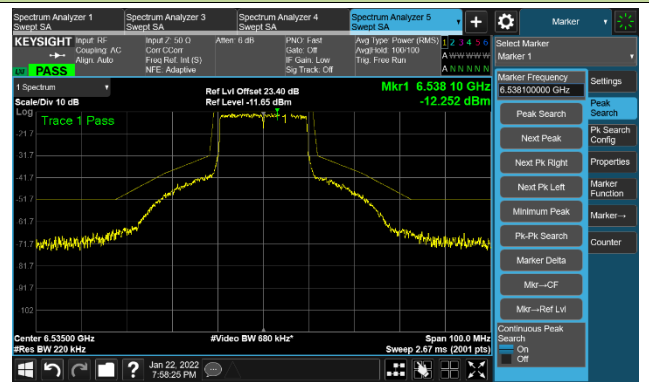

The Reference Level

The Mask Data

Channel 93 (6415MHz)

The Reference Level

The Mask Data

802.11ax-HE20 Ant 3

Channel 97 (6435MHz)

The Reference Level

The Mask Data

Channel 105 (6475MHz)

The Reference Level

The Mask Data

Channel 113 (6515MHz)

The Reference Level

The Mask Data

802.11ax-HE20 Ant 3

Channel 117 (6535MHz)

The Reference Level

The Mask Data

Channel 149 (6695MHz)

The Reference Level

The Mask Data

Channel 181 (6855MHz)

The Reference Level

The Mask Data

802.11ax-HE20 Ant 3

Channel 185 (6875MHz)

The Reference Level

The Mask Data

Channel 189 (6895MHz)

The Reference Level

The Mask Data