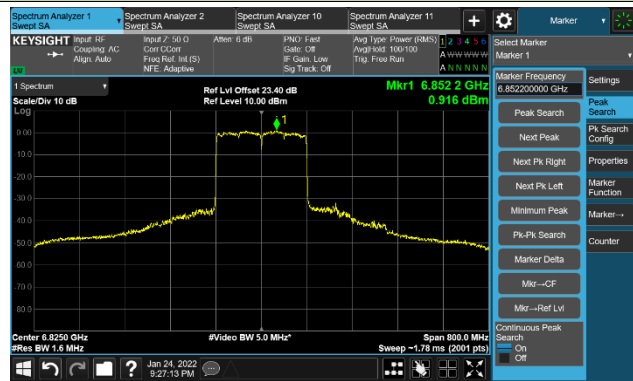

802.11ax-HE160 Ant 2

Channel 15 (6025MHz)

The Reference Level

The Mask Data

Channel 47 (6185MHz)

The Reference Level

The Mask Data

Channel 79 (6345MHz)

The Reference Level

The Mask Data

802.11ax-HE160 Ant 2
Channel 111 (6505MHz)

The Reference Level

The Mask Data

Channel 143 (6665MHz)

The Reference Level

The Mask Data

Channel 175 (6825MHz)

The Reference Level

The Mask Data

802.11ax-HE160 Ant 2

Channel 207 (6985MHz)

The Reference Level

The Mask Data

802.11a - Ant 3

Channel 01 (5955MHz)

The Reference Level

The Mask Data

Channel 49 (6195MHz)

The Reference Level

The Mask Data

Channel 93 (6415MHz)

The Reference Level