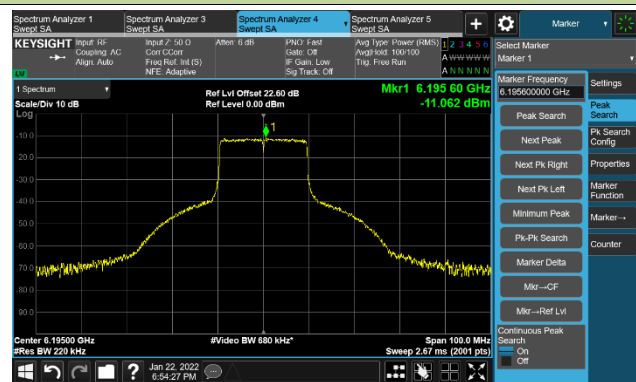

The Mask Data

Channel 189 (6895MHz)

The Reference Level

The Mask Data

Channel 209 (6995MHz)

The Reference Level

The Mask Data

802.11a - Ant 3

Channel 229 (7095MHz)

The Reference Level

The Mask Data

802.11ax-HE20 – Ant 3

Channel 01 (5955MHz)

The Reference Level

The Mask Data

Channel 49 (6195MHz)

The Reference Level

The Mask Data

Channel 93 (6415MHz)

The Reference Level

The Mask Data

802.11ax-HE20 Ant 3

Channel 97 (6435MHz)

The Reference Level