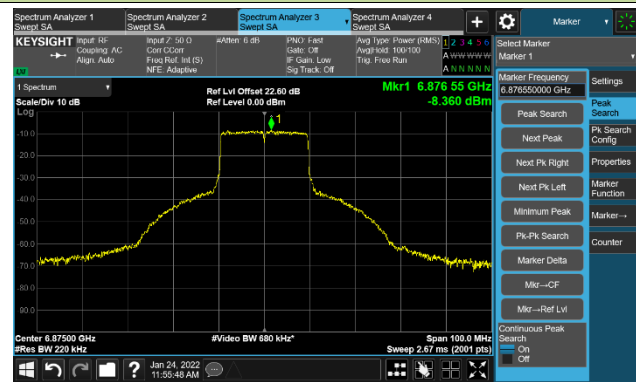

The Mask Data

Channel 105 (6475MHz)

The Reference Level

The Mask Data

Channel 113 (6515MHz)

The Reference Level

The Mask Data

802.11ax-HE20 Ant 3

Channel 117 (6535MHz)

The Reference Level

The Mask Data

Channel 149 (6695MHz)

The Reference Level

The Mask Data

Channel 181 (6855MHz)

The Reference Level

The Mask Data

802.11ax-HE20 Ant 3

Channel 185 (6875MHz)

The Reference Level

The Mask Data

Channel 189 (6895MHz)

The Reference Level

The Mask Data

Channel 209 (6995MHz)

The Reference Level

The Mask Data

802.11ax-HE20 Ant 3

Channel 229 (7095MHz)

The Reference Level

The Mask Data

802.11ax-HE40 Ant 3