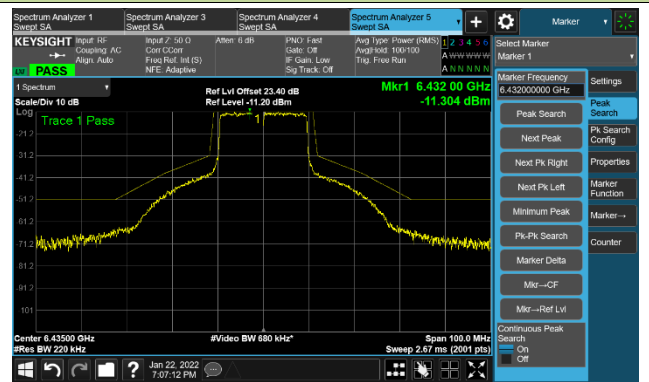

Channel 229 (7095MHz)

The Reference Level

The Mask Data

802.11ax-HE20 – Ant 3

Channel 01 (5955MHz)

The Reference Level

The Mask Data

Channel 49 (6195MHz)

The Reference Level

The Mask Data

Channel 93 (6415MHz)

The Reference Level

The Mask Data

802.11ax-HE20 Ant 3

Channel 97 (6435MHz)

The Reference Level

The Mask Data

Channel 105 (6475MHz)

The Reference Level

The Mask Data

Channel 113 (6515MHz)

The Reference Level

The Mask Data

802.11ax-HE20 Ant 3

Channel 117 (6535MHz)

The Reference Level

The Mask Data

Channel 149 (6695MHz)

The Reference Level

The Mask Data

Channel 181 (6855MHz)

The Reference Level