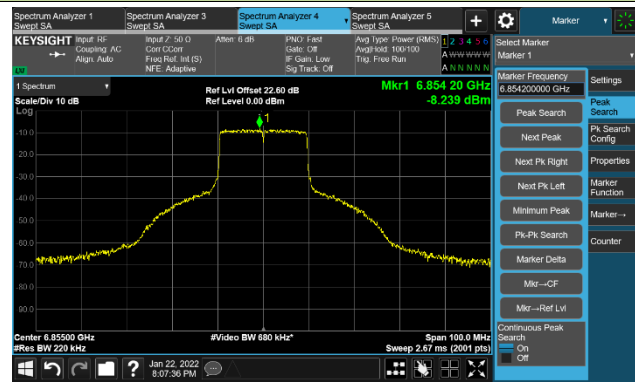

The Mask Data

Channel 105 (6475MHz)

The Reference Level

The Mask Data

Channel 113 (6515MHz)

The Reference Level

The Mask Data

802.11ax-HE20 Ant 3

Channel 117 (6535MHz)

The Reference Level

The Mask Data

Channel 149 (6695MHz)

The Reference Level

The Mask Data

Channel 181 (6855MHz)

The Reference Level

The Mask Data

802.11ax-HE20 Ant 3

Channel 185 (6875MHz)

The Reference Level

The Mask Data

Channel 189 (6895MHz)

The Reference Level

The Mask Data

Channel 209 (6995MHz)

The Reference Level

The Mask Data

802.11ax-HE20 Ant 3

Channel 229 (7095MHz)

The Reference Level

The Mask Data

802.11ax-HE40 Ant 3