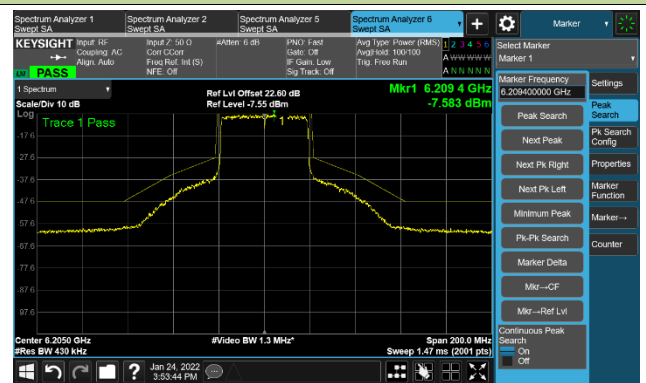

The Mask Data

802.11ax-HE20 Ant 3

Channel 185 (6875MHz)

The Reference Level

The Mask Data

Channel 189 (6895MHz)

The Reference Level

The Mask Data

Channel 209 (6995MHz)

The Reference Level

The Mask Data

802.11ax-HE20 Ant 3

Channel 229 (7095MHz)

The Reference Level

The Mask Data

802.11ax-HE40 Ant 3

Channel 03 (5965MHz)

The Reference Level

The Mask Data

Channel 51 (6205MHz)

The Reference Level

The Mask Data

Channel 91 (6405MHz)

The Reference Level

The Mask Data