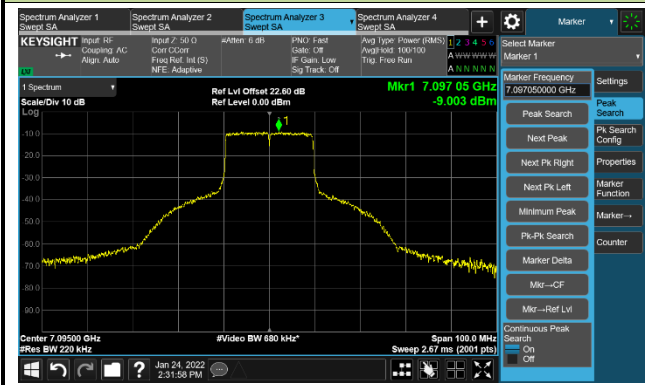

The Mask Data

802.11ax-HE20 Ant 3

Channel 185 (6875MHz)

The Reference Level

The Mask Data

Channel 189 (6895MHz)

The Reference Level

The Mask Data

Channel 209 (6995MHz)

The Reference Level

The Mask Data

802.11ax-HE20 Ant 3

Channel 229 (7095MHz)

The Reference Level

The Mask Data

802.11ax-HE40 Ant 3

Channel 03 (5965MHz)

The Reference Level

The Mask Data

Channel 51 (6205MHz)

The Reference Level

The Mask Data

Channel 91 (6405MHz)

The Reference Level