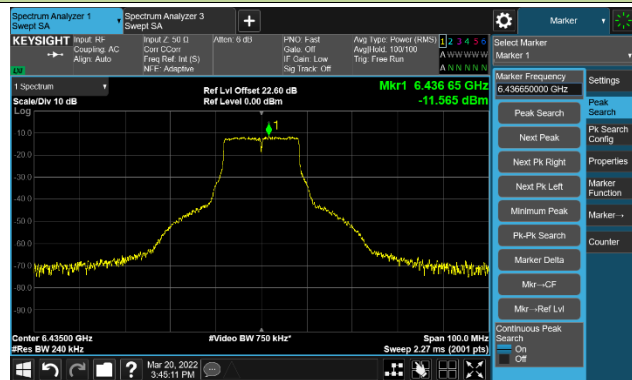

Channel 175 (6825MHz)

The Reference Level

The Mask Data

802.11ax-HE160 Ant 2

Channel 207 (6985MHz)

The Reference Level

The Mask Data

802.11a - Ant 3

Channel 01 (5955MHz)

The Reference Level

The Mask Data

Channel 49 (6195MHz)

The Reference Level

The Mask Data

Channel 93 (6415MHz)

The Reference Level

The Mask Data

802.11a - Ant 3

Channel 97 (6435MHz)

The Reference Level

The Mask Data

Channel 105 (6475MHz)

The Reference Level

The Mask Data

Channel 113 (6515MHz)

The Reference Level

The Mask Data

802.11a - Ant 3

Channel 117 (6535MHz)

The Reference Level

The Mask Data

Channel 149 (6695MHz)