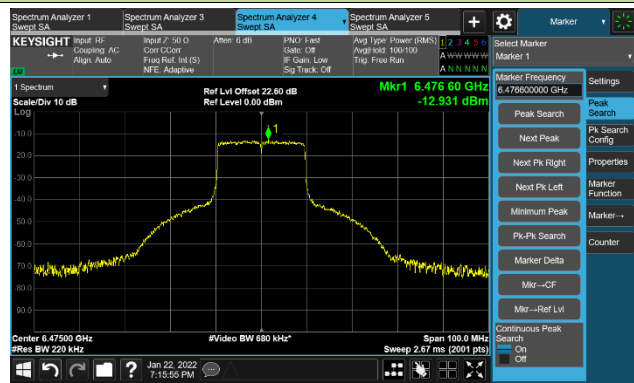

Channel 229 (7095MHz)

The Reference Level

The Mask Data

802.11ax-HE20 – Ant 3

Channel 01 (5955MHz)

The Reference Level

The Mask Data

Channel 49 (6195MHz)

The Reference Level

The Mask Data

Channel 93 (6415MHz)

The Reference Level

The Mask Data

802.11ax-HE20 Ant 3

Channel 97 (6435MHz)

The Reference Level

The Mask Data

Channel 105 (6475MHz)

The Reference Level

The Mask Data

Channel 113 (6515MHz)

The Reference Level

The Mask Data

802.11ax-HE20 Ant 3

Channel 117 (6535MHz)

The Reference Level

The Mask Data

Channel 149 (6695MHz)

The Reference Level

The Mask Data

Channel 181 (6855MHz)

The Reference Level