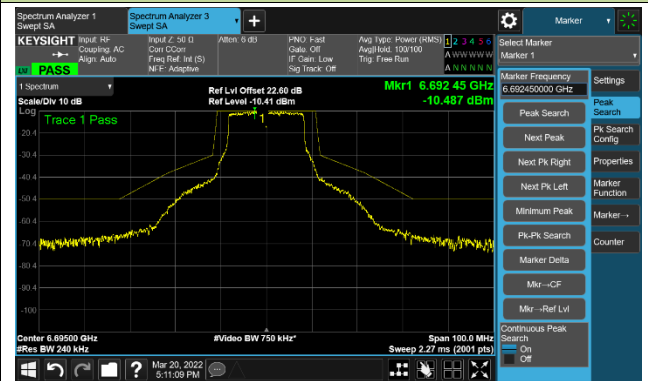

The Mask Data

802.11a - Ant 3

Channel 97 (6435MHz)

The Reference Level

The Mask Data

Channel 105 (6475MHz)

The Reference Level

The Mask Data

Channel 113 (6515MHz)

The Reference Level

The Mask Data

802.11a - Ant 3

Channel 117 (6535MHz)

The Reference Level

The Mask Data

Channel 149 (6695MHz)

The Reference Level

The Mask Data

Channel 181 (6855MHz)

The Reference Level

The Mask Data

802.11a - Ant 3

Channel 185 (6875MHz)

The Reference Level

The Mask Data

Channel 189 (6895MHz)

The Reference Level

The Mask Data

Channel 209 (6995MHz)

The Reference Level

The Mask Data

802.11a - Ant 3