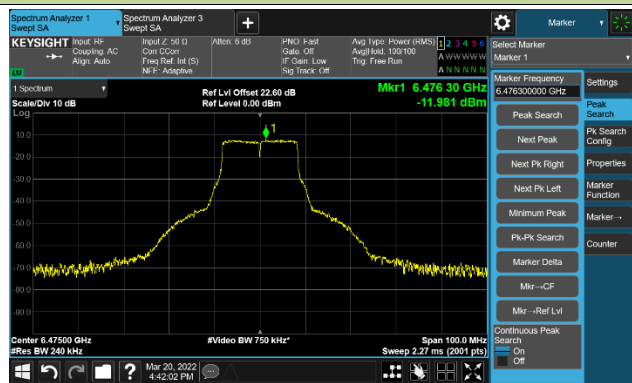

Channel 01 (5955MHz)

The Reference Level

The Mask Data

Channel 49 (6195MHz)

The Reference Level

The Mask Data

Channel 93 (6415MHz)

The Reference Level

The Mask Data

802.11a - Ant 3

Channel 97 (6435MHz)

The Reference Level

The Mask Data

Channel 105 (6475MHz)

The Reference Level

The Mask Data

Channel 113 (6515MHz)

The Reference Level

The Mask Data

802.11a - Ant 3

Channel 117 (6535MHz)

The Reference Level

The Mask Data

Channel 149 (6695MHz)

The Reference Level

The Mask Data

Channel 181 (6855MHz)

The Reference Level

The Mask Data

802.11a - Ant 3

Channel 185 (6875MHz)

The Reference Level