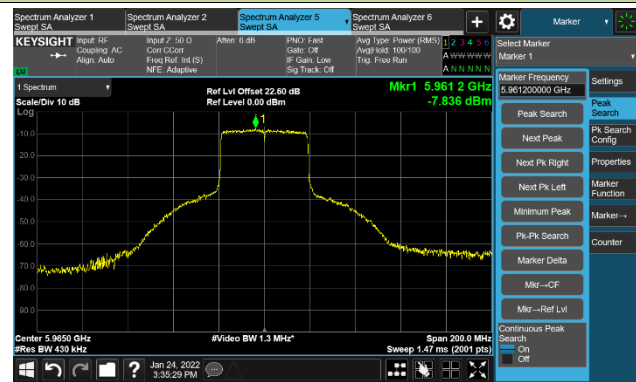

The Mask Data

802.11ax-HE20 Ant 3

Channel 185 (6875MHz)

The Reference Level

The Mask Data

Channel 189 (6895MHz)

The Reference Level

The Mask Data

Channel 209 (6995MHz)

The Reference Level

The Mask Data

802.11ax-HE20 Ant 3

Channel 229 (7095MHz)

The Reference Level

The Mask Data

802.11ax-HE40 Ant 3

Channel 03 (5965MHz)

The Reference Level

The Mask Data

Channel 51 (6205MHz)

The Reference Level

The Mask Data

Channel 91 (6405MHz)

The Reference Level