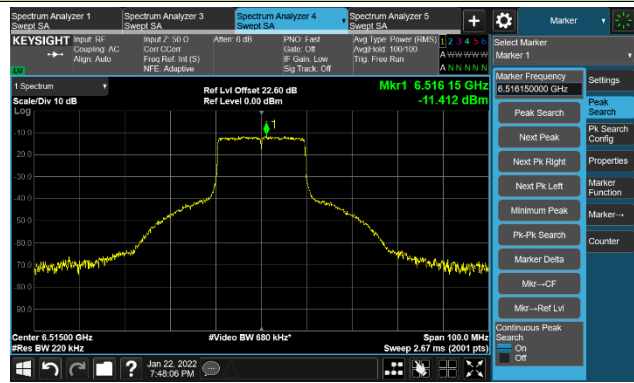

The Reference Level

The Mask Data

Channel 93 (6415MHz)

The Reference Level

The Mask Data

802.11ax-HE20 Ant 3

Channel 97 (6435MHz)

The Reference Level

The Mask Data

Channel 105 (6475MHz)

The Reference Level

The Mask Data

Channel 113 (6515MHz)

The Reference Level

The Mask Data

802.11ax-HE20 Ant 3

Channel 117 (6535MHz)

The Reference Level

The Mask Data

Channel 149 (6695MHz)

The Reference Level

The Mask Data

Channel 181 (6855MHz)

The Reference Level

The Mask Data

802.11ax-HE20 Ant 3

Channel 185 (6875MHz)

The Reference Level

The Mask Data

Channel 189 (6895MHz)

The Reference Level

The Mask Data