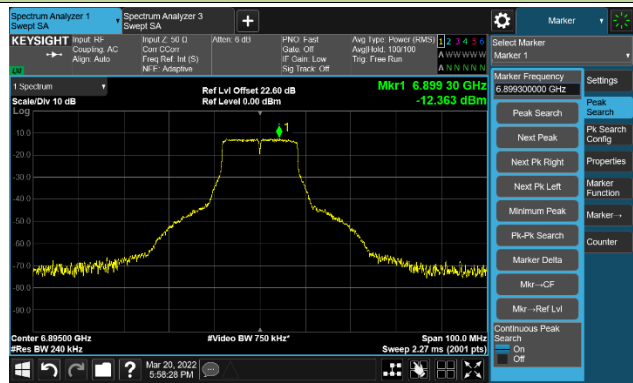

Channel 113 (6515MHz)

The Reference Level

The Mask Data

802.11a - Ant 3

Channel 117 (6535MHz)

The Reference Level

The Mask Data

Channel 149 (6695MHz)

The Reference Level

The Mask Data

Channel 181 (6855MHz)

The Reference Level

The Mask Data

802.11a - Ant 3

Channel 185 (6875MHz)

The Reference Level

The Mask Data

Channel 189 (6895MHz)

The Reference Level

The Mask Data

Channel 209 (6995MHz)

The Reference Level

The Mask Data

802.11a - Ant 3

Channel 229 (7095MHz)

The Reference Level

The Mask Data

802.11ax-HE20 – Ant 3

Channel 01 (5955MHz)

The Reference Level

The Mask Data

Channel 49 (6195MHz)