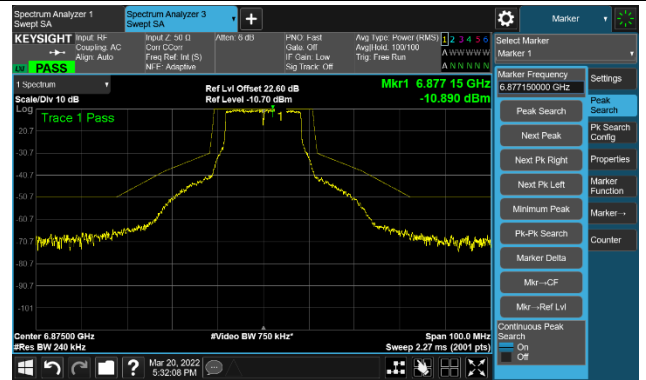

Channel 113 (6515MHz)

The Reference Level

The Mask Data

802.11a - Ant 3

Channel 117 (6535MHz)

The Reference Level

The Mask Data

Channel 149 (6695MHz)

The Reference Level

The Mask Data

Channel 181 (6855MHz)

The Reference Level

The Mask Data

802.11a - Ant 3

Channel 185 (6875MHz)

The Reference Level

The Mask Data

Channel 189 (6895MHz)

The Reference Level

The Mask Data

Channel 209 (6995MHz)

The Reference Level

The Mask Data

802.11a - Ant 3