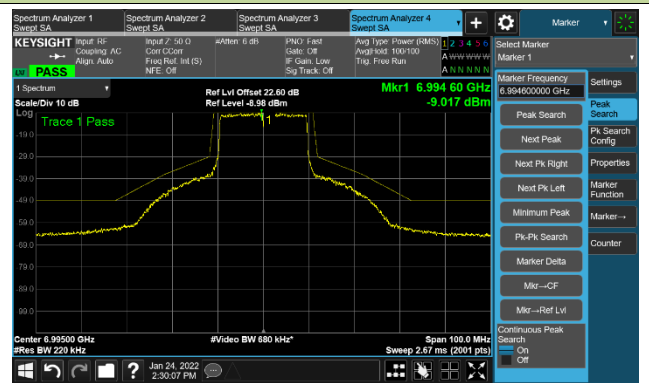

Channel 117 (6535MHz)

The Reference Level

The Mask Data

Channel 149 (6695MHz)

The Reference Level

The Mask Data

Channel 181 (6855MHz)

The Reference Level

The Mask Data

802.11ax-HE20 Ant 3

Channel 185 (6875MHz)

The Reference Level

The Mask Data

Channel 189 (6895MHz)

The Reference Level

The Mask Data

Channel 209 (6995MHz)

The Reference Level

The Mask Data

802.11ax-HE20 Ant 3

Channel 229 (7095MHz)

The Reference Level

The Mask Data

802.11ax-HE40 Ant 3

Channel 03 (5965MHz)

The Reference Level

The Mask Data

Channel 51 (6205MHz)

The Reference Level

The Mask Data

Channel 91 (6405MHz)

The Reference Level