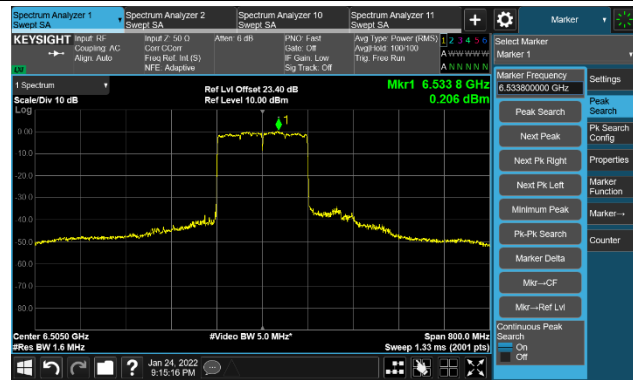

802.11ax-HE160 Ant 2

Channel 15 (6025MHz)

The Reference Level

The Mask Data

Channel 47 (6185MHz)

The Reference Level

The Mask Data

Channel 79 (6345MHz)

The Reference Level

The Mask Data

802.11ax-HE160 Ant 2
Channel 111 (6505MHz)

The Reference Level

The Mask Data

Channel 143 (6665MHz)

The Reference Level

The Mask Data

Channel 175 (6825MHz)

The Reference Level

The Mask Data

802.11ax-HE160 Ant 2

Channel 207 (6985MHz)

The Reference Level

The Mask Data

802.11a - Ant 3

Channel 01 (5955MHz)

The Reference Level

The Mask Data

Channel 49 (6195MHz)

The Reference Level

The Mask Data

Channel 93 (6415MHz)

The Reference Level