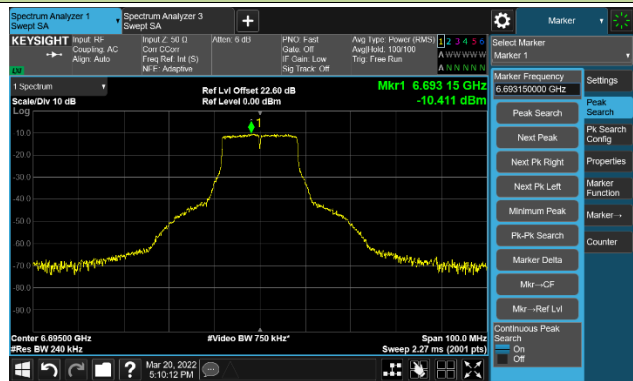

The Mask Data

802.11a - Ant 3

Channel 97 (6435MHz)

The Reference Level

The Mask Data

Channel 105 (6475MHz)

The Reference Level

The Mask Data

Channel 113 (6515MHz)

The Reference Level

The Mask Data

802.11a - Ant 3

Channel 117 (6535MHz)

The Reference Level

The Mask Data

Channel 149 (6695MHz)

The Reference Level

The Mask Data

Channel 181 (6855MHz)

The Reference Level

The Mask Data

802.11a - Ant 3

Channel 185 (6875MHz)

The Reference Level

The Mask Data

Channel 189 (6895MHz)

The Reference Level

The Mask Data

Channel 209 (6995MHz)

The Reference Level

The Mask Data

802.11a - Ant 3