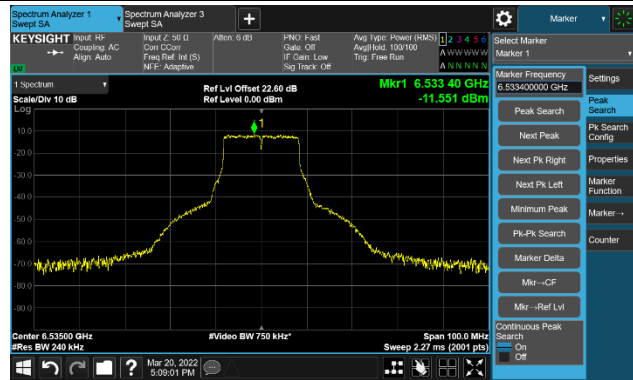

The Mask Data

802.11a - Ant 3

Channel 97 (6435MHz)

The Reference Level

The Mask Data

Channel 105 (6475MHz)

The Reference Level

The Mask Data

Channel 113 (6515MHz)

The Reference Level

The Mask Data

802.11a - Ant 3

Channel 117 (6535MHz)

The Reference Level

The Mask Data

Channel 149 (6695MHz)

The Reference Level

The Mask Data

Channel 181 (6855MHz)

The Reference Level

The Mask Data

802.11a - Ant 3

Channel 185 (6875MHz)

The Reference Level

The Mask Data

Channel 189 (6895MHz)

The Reference Level

The Mask Data

Channel 209 (6995MHz)

The Reference Level

The Mask Data

802.11a - Ant 3