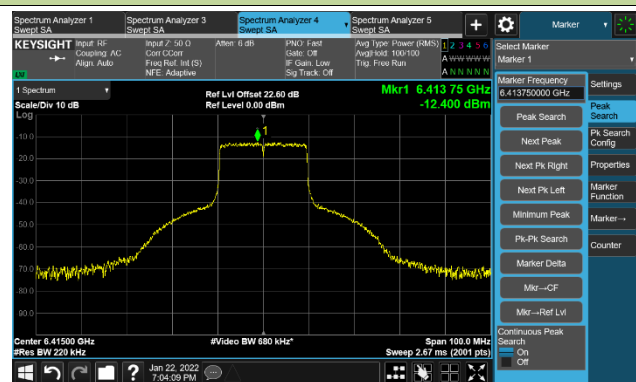

Channel 229 (7095MHz)

The Reference Level

The Mask Data

802.11ax-HE20 – Ant 3

Channel 01 (5955MHz)

The Reference Level

The Mask Data

Channel 49 (6195MHz)

The Reference Level

The Mask Data

Channel 93 (6415MHz)

The Reference Level

The Mask Data

802.11ax-HE20 Ant 3

Channel 97 (6435MHz)

The Reference Level

The Mask Data

Channel 105 (6475MHz)

The Reference Level

The Mask Data

Channel 113 (6515MHz)

The Reference Level

The Mask Data

802.11ax-HE20 Ant 3

Channel 117 (6535MHz)

The Reference Level

The Mask Data

Channel 149 (6695MHz)

The Reference Level

The Mask Data

Channel 181 (6855MHz)

The Reference Level