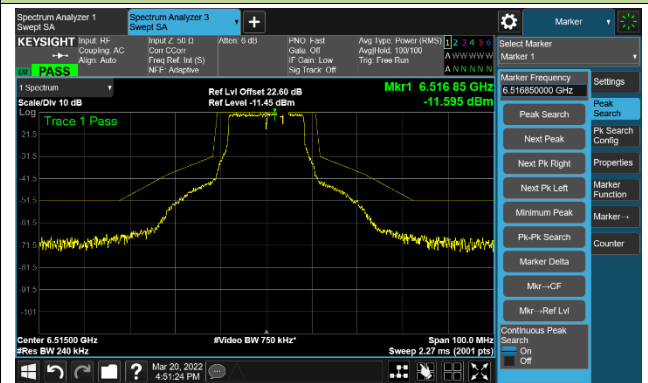

Channel 01 (5955MHz)

The Reference Level

The Mask Data

Channel 49 (6195MHz)

The Reference Level

The Mask Data

Channel 93 (6415MHz)

The Reference Level

The Mask Data

802.11a - Ant 3

Channel 97 (6435MHz)

The Reference Level

The Mask Data

Channel 105 (6475MHz)

The Reference Level

The Mask Data

Channel 113 (6515MHz)

The Reference Level

The Mask Data

802.11a - Ant 3

Channel 117 (6535MHz)

The Reference Level

The Mask Data

Channel 149 (6695MHz)

The Reference Level

The Mask Data

Channel 181 (6855MHz)

The Reference Level

The Mask Data

802.11a - Ant 3

Channel 185 (6875MHz)

The Reference Level