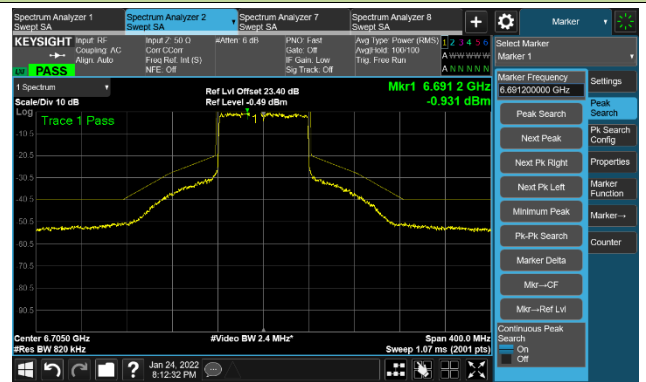

Channel 55 (6225MHz)

The Reference Level

The Mask Data

Channel 87 (6385MHz)

The Reference Level

The Mask Data

802.11ax-HE80 Ant 2

Channel 103 (6465MHz)

The Reference Level

The Mask Data

Channel 119 (6545MHz)

The Reference Level

The Mask Data

Channel 135 (6625MHz)

The Reference Level

The Mask Data

802.11ax-HE80 Ant 2

Channel 151 (6705MHz)

The Reference Level

The Mask Data

Channel 167 (6785MHz)

The Reference Level

The Mask Data

Channel 183 (6865MHz)

The Reference Level

The Mask Data

802.11ax-HE80 Ant 2

Channel 199 (6945MHz)

The Reference Level

The Mask Data

Channel 215 (7025MHz)

The Reference Level