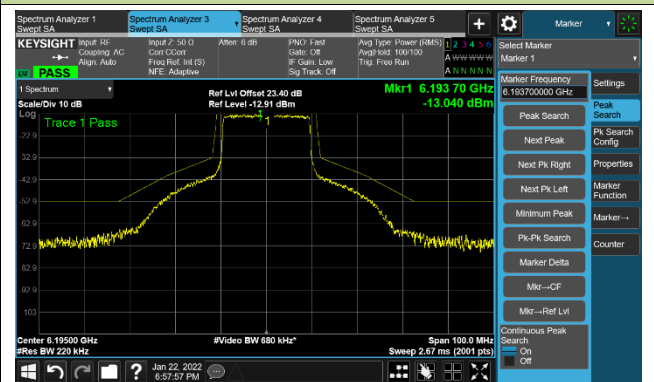

802.11ax-HE20 - Ant 2

Channel 01 (5955MHz)

The Reference Level

The Mask Data

Channel 49 (6195MHz)

The Reference Level

The Mask Data

Channel 93 (6415MHz)

The Reference Level

The Mask Data

802.11ax-HE20 Ant 2

Channel 97 (6435MHz)

The Reference Level

The Mask Data

Channel 105 (6475MHz)

The Reference Level

The Mask Data

Channel 113 (6515MHz)

The Reference Level

The Mask Data

802.11ax-HE20 Ant 2

Channel 117 (6535MHz)

The Reference Level

The Mask Data