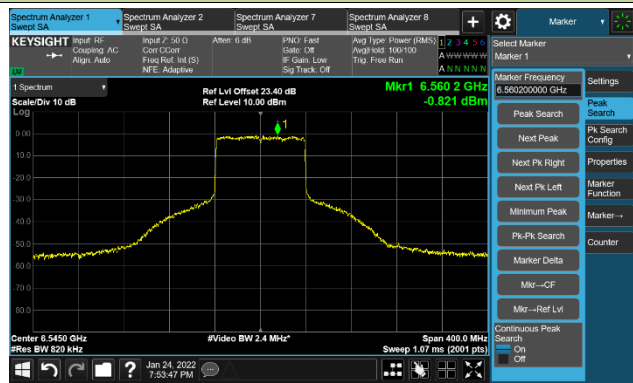

Channel 55 (6225MHz)

The Reference Level

The Mask Data

Channel 87 (6385MHz)

The Reference Level

The Mask Data

802.11ax-HE80 Ant 2

Channel 103 (6465MHz)

The Reference Level

The Mask Data

Channel 119 (6545MHz)

The Reference Level

The Mask Data

Channel 135 (6625MHz)

The Reference Level

The Mask Data

802.11ax-HE80 Ant 2

Channel 151 (6705MHz)

The Reference Level

The Mask Data

Channel 167 (6785MHz)

The Reference Level

The Mask Data

Channel 183 (6865MHz)

The Reference Level

The Mask Data

802.11ax-HE80 Ant 2

Channel 199 (6945MHz)

The Reference Level

The Mask Data

Channel 215 (7025MHz)

The Reference Level