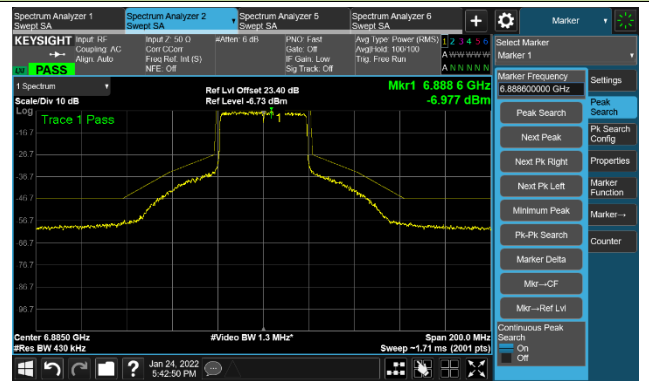

The Reference Level

The Mask Data

Channel 107 (6485MHz)

The Reference Level

The Mask Data

Channel 115 (6525MHz)

The Reference Level

The Mask Data

802.11ax-HE40 Ant 2

Channel 123 (6565MHz)

The Reference Level

The Mask Data

Channel 147 (685MHz)

The Reference Level

The Mask Data

Channel 187 (6885MHz)

The Reference Level

The Mask Data

802.11ax-HE40 Ant 2

Channel 195 (6925MHz)

The Reference Level

The Mask Data

Channel 211 (7005MHz)

The Reference Level

The Mask Data

Channel 227 (7085MHz)

The Reference Level

The Mask Data

802.11ax-HE80 Ant 2

Channel 07 (5985MHz)

The Reference Level

The Mask Data