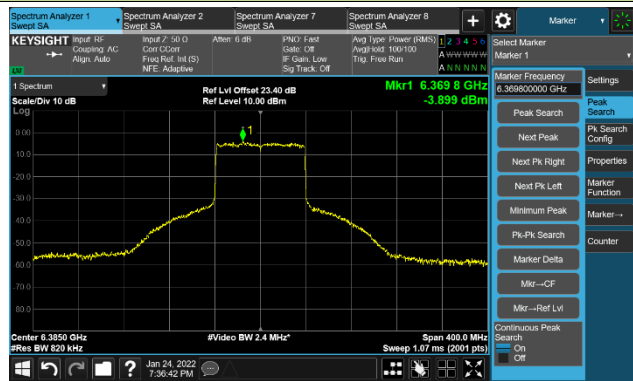

The Mask Data

Channel 227 (7085MHz)

The Reference Level

The Mask Data

802.11ax-HE80 Ant 2

Channel 07 (5985MHz)

The Reference Level

The Mask Data

Channel 55 (6225MHz)

The Reference Level

The Mask Data

Channel 87 (6385MHz)

The Reference Level

The Mask Data

802.11ax-HE80 Ant 2

Channel 103 (6465MHz)

The Reference Level

The Mask Data

Channel 119 (6545MHz)

The Reference Level

The Mask Data

Channel 135 (6625MHz)

The Reference Level

The Mask Data