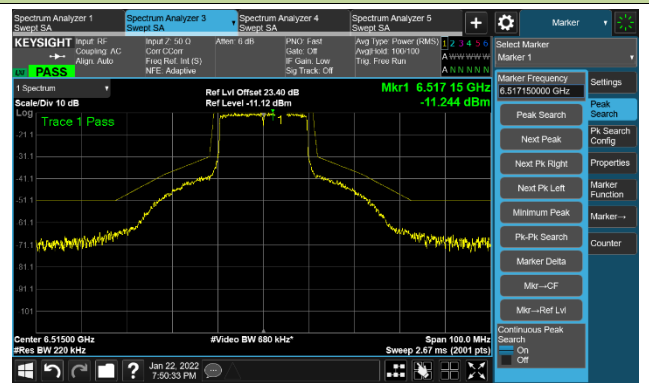

The Reference Level

The Mask Data

802.11ax-HE20 Ant 2

Channel 97 (6435MHz)

The Reference Level

The Mask Data

Channel 105 (6475MHz)

The Reference Level

The Mask Data

Channel 113 (6515MHz)

The Reference Level

The Mask Data

802.11ax-HE20 Ant 2

Channel 117 (6535MHz)

The Reference Level

The Mask Data

Channel 149 (695MHz)

The Reference Level

The Mask Data

Channel 181 (685MHz)

The Reference Level

The Mask Data

802.11ax-HE20 Ant 2

Channel 185 (6875MHz)

The Reference Level

The Mask Data

Channel 189 (6895MHz)

The Reference Level

The Mask Data

Channel 209 (6995MHz)

The Reference Level

The Mask Data