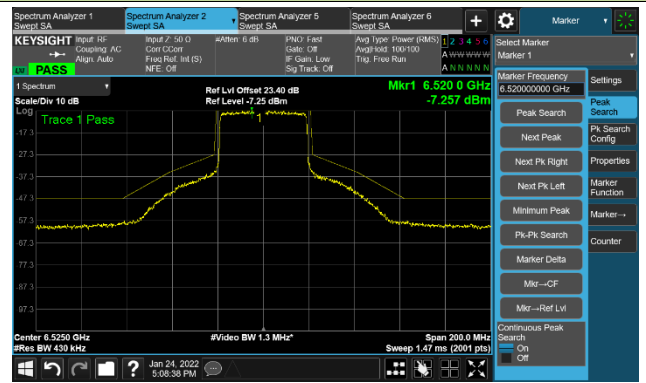

Channel 51 (6205MHz)

The Reference Level

The Mask Data

Channel 91 (6405MHz)

The Reference Level

The Mask Data

802.11ax-HE40 Ant 2

Channel 99 (6445MHz)

The Reference Level

The Mask Data

Channel 107 (6485MHz)

The Reference Level

The Mask Data

Channel 115 (6525MHz)

The Reference Level

The Mask Data

802.11ax-HE40 Ant 2

Channel 123 (6565MHz)

The Reference Level

The Mask Data

Channel 147 (685MHz)

The Reference Level

The Mask Data

Channel 187 (6885MHz)

The Reference Level

The Mask Data

802.11ax-HE40 Ant 2

Channel 195 (6925MHz)

The Reference Level

The Mask Data

Channel 211 (7005MHz)

The Reference Level