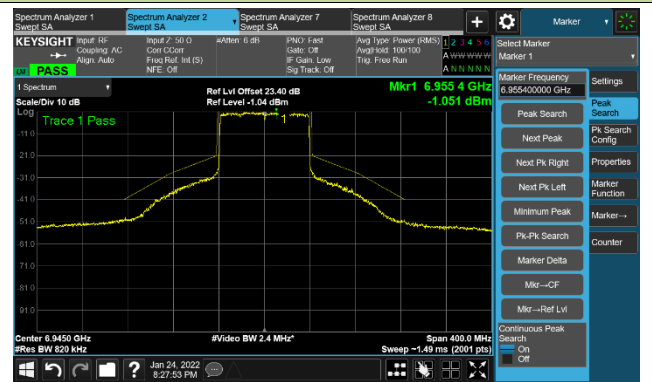

802.11ax-HE80 Ant 2

Channel 151 (6705MHz)

The Reference Level

The Mask Data

Channel 167 (6785MHz)

The Reference Level

The Mask Data

Channel 183 (6865MHz)

The Reference Level

The Mask Data

802.11ax-HE80 Ant 2

Channel 199 (6945MHz)

The Reference Level

The Mask Data

Channel 215 (7025MHz)

The Reference Level

The Mask Data