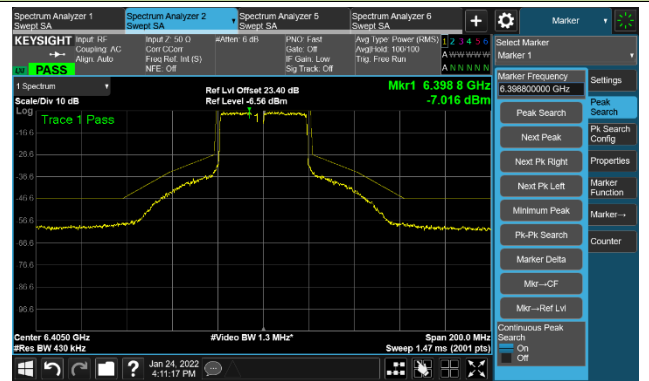

802.11ax-HE20 Ant 2

Channel 229 (7095MHz)

The Reference Level

The Mask Data

802.11ax-HE40 Ant 2

Channel 03 (5965MHz)

The Reference Level

The Mask Data

Channel 51 (6205MHz)

The Reference Level

The Mask Data

Channel 91 (6405MHz)

The Reference Level

The Mask Data

802.11ax-HE40 Ant 2

Channel 99 (6445MHz)

The Reference Level

The Mask Data

Channel 107 (6485MHz)

The Reference Level

The Mask Data

Channel 115 (6525MHz)

The Reference Level

The Mask Data