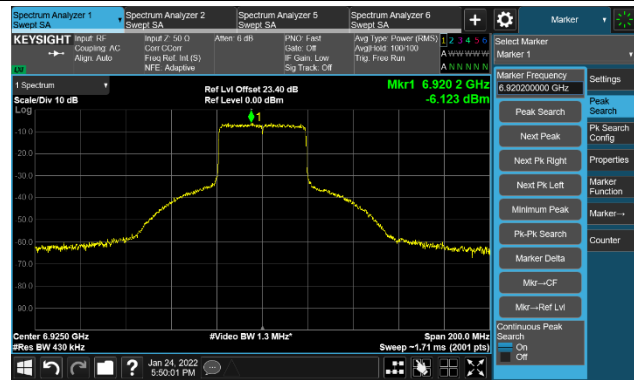

802.11ax-HE40 Ant 2

Channel 123 (6565MHz)

The Reference Level

The Mask Data

Channel 147 (685MHz)

The Reference Level

The Mask Data

Channel 187 (6885MHz)

The Reference Level

The Mask Data

802.11ax-HE40 Ant 2

Channel 195 (6925MHz)

The Reference Level

The Mask Data

Channel 211 (7005MHz)

The Reference Level

The Mask Data

Channel 227 (7085MHz)

The Reference Level

The Mask Data

802.11ax-HE80 Ant 2

Channel 07 (5985MHz)

The Reference Level

The Mask Data