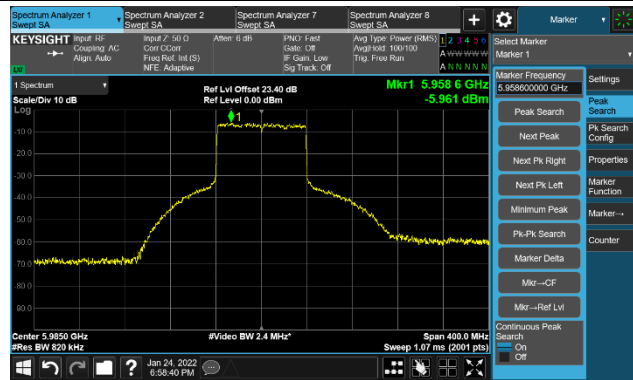

The Reference Level

The Mask Data

802.11ax-HE40 Ant 2

Channel 195 (6925MHz)

The Reference Level

The Mask Data

Channel 211 (7005MHz)

The Reference Level

The Mask Data

Channel 227 (7085MHz)

The Reference Level

The Mask Data

802.11ax-HE80 Ant 2

Channel 07 (5985MHz)

The Reference Level

The Mask Data

Channel 55 (6225MHz)

The Reference Level

The Mask Data

Channel 87 (6385MHz)

The Reference Level

The Mask Data

802.11ax-HE80 Ant 2

Channel 103 (6465MHz)