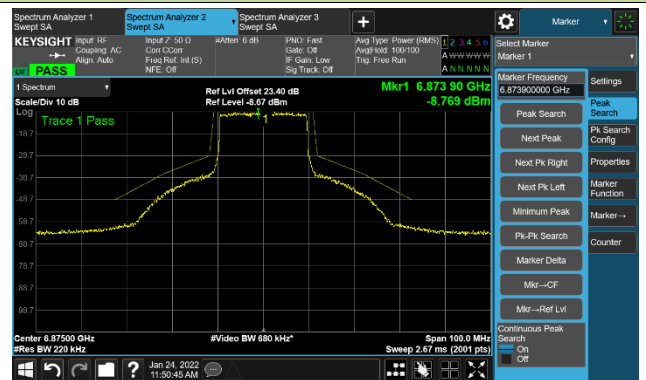

The Mask Data

Channel 113 (6515MHz)

The Reference Level

The Mask Data

802.11ax-HE20 Ant 2

Channel 117 (6535MHz)

The Reference Level

The Mask Data

Channel 149 (695MHz)

The Reference Level

The Mask Data

Channel 181 (685MHz)

The Reference Level

The Mask Data

802.11ax-HE20 Ant 2

Channel 185 (6875MHz)

The Reference Level

The Mask Data

Channel 189 (6895MHz)

The Reference Level

The Mask Data

Channel 209 (6995MHz)

The Reference Level

The Mask Data