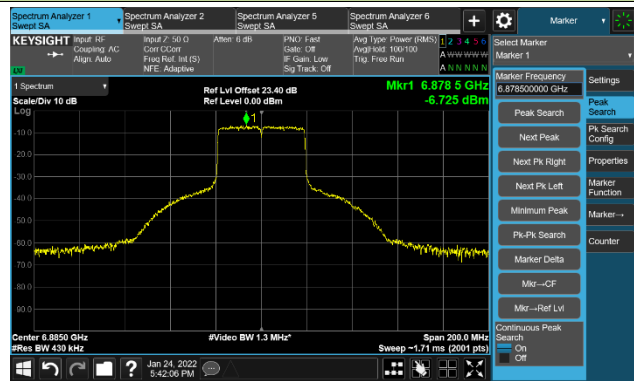

The Reference Level

The Mask Data

Channel 107 (6485MHz)

The Reference Level

The Mask Data

Channel 115 (6525MHz)

The Reference Level

The Mask Data

802.11ax-HE40 Ant 2

Channel 123 (6565MHz)

The Reference Level

The Mask Data

Channel 147 (685MHz)

The Reference Level

The Mask Data

Channel 187 (6885MHz)

The Reference Level

The Mask Data

802.11ax-HE40 Ant 2

Channel 195 (6925MHz)

The Reference Level

The Mask Data

Channel 211 (7005MHz)

The Reference Level

The Mask Data

Channel 227 (7085MHz)

The Reference Level

The Mask Data

802.11ax-HE80 Ant 2

Channel 07 (5985MHz)

The Reference Level

The Mask Data