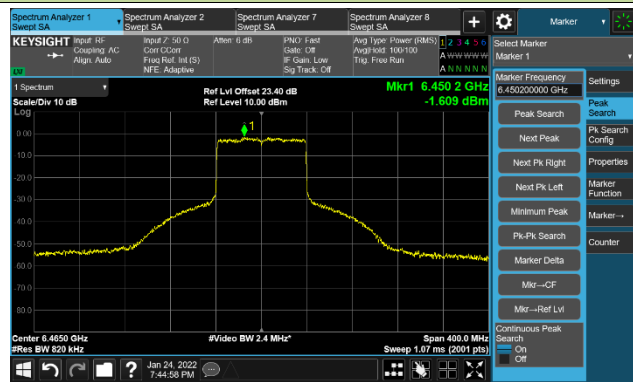

The Mask Data

Channel 227 (7085MHz)

The Reference Level

The Mask Data

802.11ax-HE80 Ant 2

Channel 07 (5985MHz)

The Reference Level

The Mask Data

Channel 55 (6225MHz)

The Reference Level

The Mask Data

Channel 87 (6385MHz)

The Reference Level

The Mask Data

802.11ax-HE80 Ant 2

Channel 103 (6465MHz)

The Reference Level

The Mask Data

Channel 119 (6545MHz)

The Reference Level

The Mask Data

Channel 135 (6625MHz)

The Reference Level

The Mask Data

802.11ax-HE80 Ant 2

Channel 151 (6705MHz)

The Reference Level

The Mask Data

Channel 167 (6785MHz)

The Reference Level

The Mask Data

Channel 183 (6865MHz)