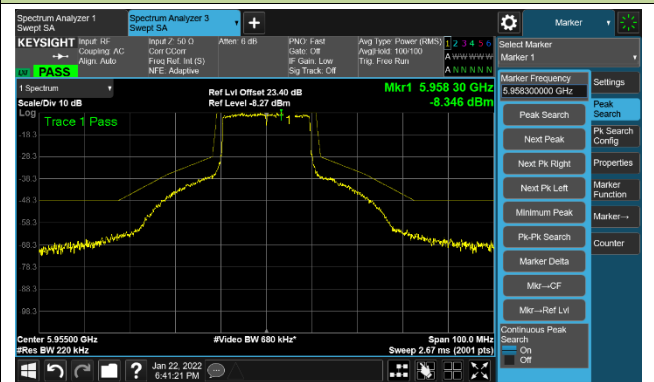

802.11ax-HE20 - Ant 2

Channel 01 (5955MHz)

The Reference Level

The Mask Data

Channel 49 (6195MHz)

The Reference Level

The Mask Data

Channel 93 (6415MHz)

The Reference Level

The Mask Data

802.11ax-HE20 Ant 2

Channel 97 (6435MHz)

The Reference Level

The Mask Data

Channel 105 (6475MHz)

The Reference Level