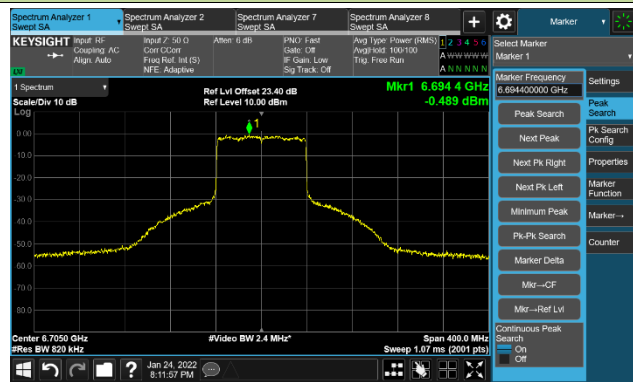

Channel 55 (6225MHz)

The Reference Level

The Mask Data

Channel 87 (6385MHz)

The Reference Level

The Mask Data

802.11ax-HE80 Ant 2

Channel 103 (6465MHz)

The Reference Level

The Mask Data

Channel 119 (6545MHz)

The Reference Level

The Mask Data

Channel 135 (6625MHz)

The Reference Level

The Mask Data

802.11ax-HE80 Ant 2

Channel 151 (6705MHz)

The Reference Level

The Mask Data

Channel 167 (6785MHz)

The Reference Level

The Mask Data

Channel 183 (6865MHz)

The Reference Level

The Mask Data

802.11ax-HE80 Ant 2

Channel 199 (6945MHz)

The Reference Level

The Mask Data

Channel 215 (7025MHz)

The Reference Level