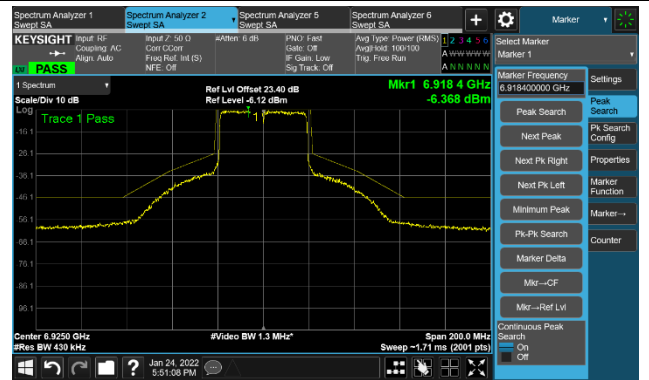

802.11ax-HE40 Ant 2

Channel 123 (6565MHz)

The Reference Level

The Mask Data

Channel 147 (685MHz)

The Reference Level

The Mask Data

Channel 187 (6885MHz)

The Reference Level

The Mask Data

802.11ax-HE40 Ant 2

Channel 195 (6925MHz)

The Reference Level

The Mask Data

Channel 211 (7005MHz)

The Reference Level

The Mask Data

Channel 227 (7085MHz)

The Reference Level

The Mask Data

802.11ax-HE80 Ant 2

Channel 07 (5985MHz)

The Reference Level

The Mask Data