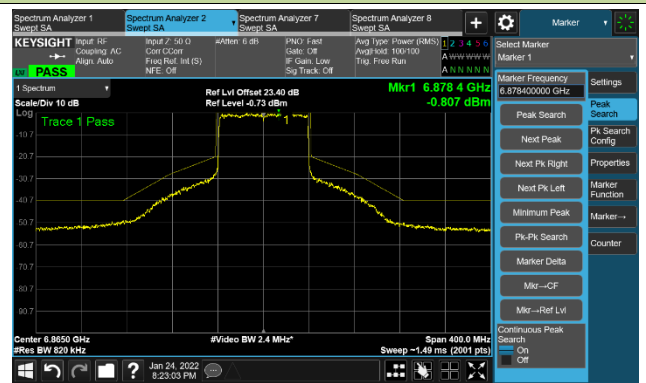

The Reference Level

The Mask Data

Channel 119 (6545MHz)

The Reference Level

The Mask Data

Channel 135 (6625MHz)

The Reference Level

The Mask Data

802.11ax-HE80 Ant 2

Channel 151 (6705MHz)

The Reference Level

The Mask Data

Channel 167 (6785MHz)

The Reference Level

The Mask Data

Channel 183 (6865MHz)

The Reference Level

The Mask Data

802.11ax-HE80 Ant 2

Channel 199 (6945MHz)

The Reference Level

The Mask Data

Channel 215 (7025MHz)

The Reference Level

The Mask Data