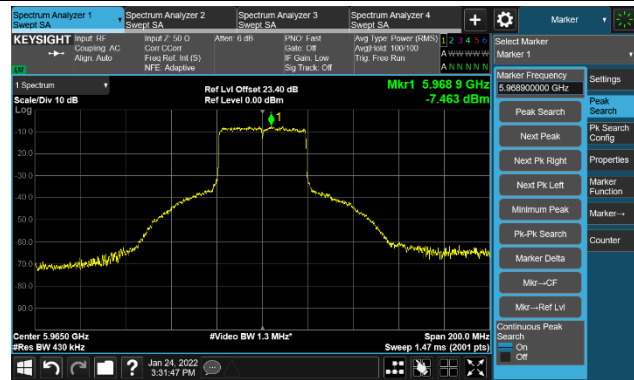

The Reference Level

The Mask Data

Channel 189 (6895MHz)

The Reference Level

The Mask Data

Channel 209 (6995MHz)

The Reference Level

The Mask Data

802.11ax-HE20 Ant 2

Channel 229 (7095MHz)

The Reference Level

The Mask Data

802.11ax-HE40 Ant 2

Channel 03 (5965MHz)

The Reference Level

The Mask Data

Channel 51 (6205MHz)

The Reference Level

The Mask Data

Channel 91 (6405MHz)

The Reference Level

The Mask Data

802.11ax-HE40 Ant 2

Channel 99 (6445MHz)

The Reference Level

The Mask Data

Channel 107 (6485MHz)

The Reference Level

The Mask Data

Channel 115 (6525MHz)

The Reference Level

The Mask Data