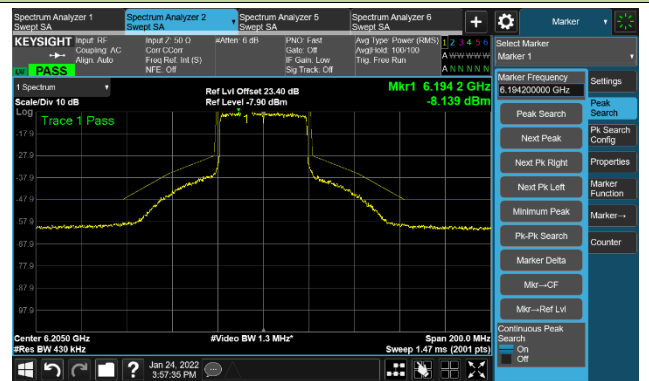

The Reference Level

The Mask Data

Channel 189 (6895MHz)

The Reference Level

The Mask Data

Channel 209 (6995MHz)

The Reference Level

The Mask Data

802.11ax-HE20 Ant 2

Channel 229 (7095MHz)

The Reference Level

The Mask Data

802.11ax-HE40 Ant 2

Channel 03 (5965MHz)

The Reference Level

The Mask Data

Channel 51 (6205MHz)

The Reference Level

The Mask Data

Channel 91 (6405MHz)

The Reference Level

The Mask Data

802.11ax-HE40 Ant 2

Channel 99 (6445MHz)

The Reference Level

The Mask Data

Channel 107 (6485MHz)

The Reference Level

The Mask Data

Channel 115 (6525MHz)

The Reference Level

The Mask Data