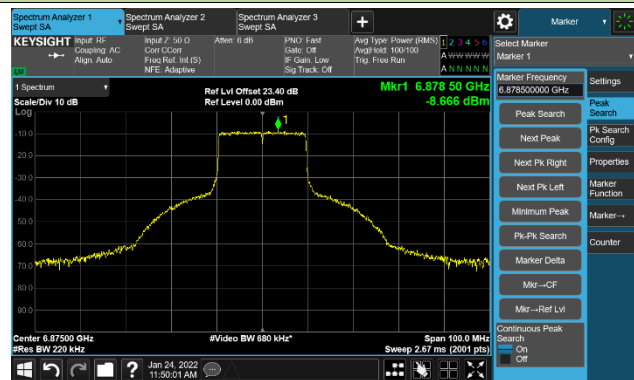

The Mask Data

Channel 113 (6515MHz)

The Reference Level

The Mask Data

802.11ax-HE20 Ant 2

Channel 117 (6535MHz)

The Reference Level

The Mask Data

Channel 149 (695MHz)

The Reference Level

The Mask Data

Channel 181 (685MHz)

The Reference Level

The Mask Data

802.11ax-HE20 Ant 2

Channel 185 (6875MHz)

The Reference Level

The Mask Data

Channel 189 (6895MHz)

The Reference Level

The Mask Data

Channel 209 (6995MHz)

The Reference Level

The Mask Data