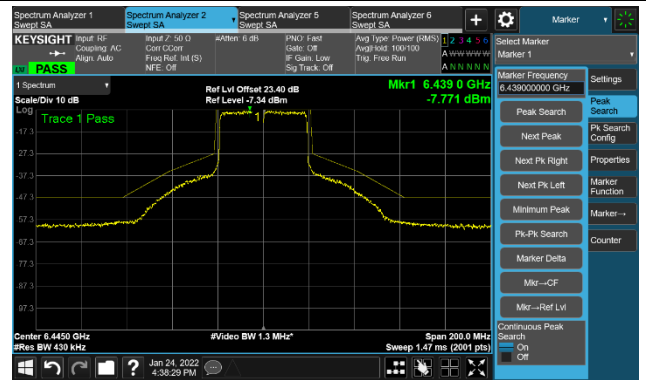

802.11ax-HE20 Ant 2

Channel 229 (7095MHz)

The Reference Level

The Mask Data

802.11ax-HE40 Ant 2

Channel 03 (5965MHz)

The Reference Level

The Mask Data

Channel 51 (6205MHz)

The Reference Level

The Mask Data

Channel 91 (6405MHz)

The Reference Level

The Mask Data

802.11ax-HE40 Ant 2

Channel 99 (6445MHz)

The Reference Level

The Mask Data

Channel 107 (6485MHz)

The Reference Level

The Mask Data

Channel 115 (6525MHz)

The Reference Level

The Mask Data