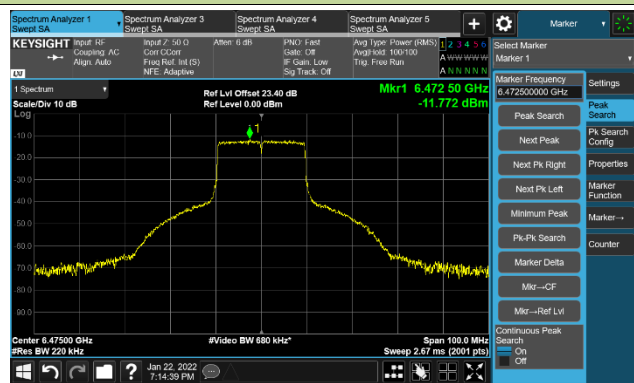

802.11ax-HE20 - Ant 2

Channel 01 (5955MHz)

The Reference Level

The Mask Data

Channel 49 (6195MHz)

The Reference Level

The Mask Data

Channel 93 (6415MHz)

The Reference Level

The Mask Data

802.11ax-HE20 Ant 2

Channel 97 (6435MHz)

The Reference Level

The Mask Data

Channel 105 (6475MHz)

The Reference Level

The Mask Data

Channel 113 (6515MHz)

The Reference Level

The Mask Data

802.11ax-HE20 Ant 2

Channel 117 (6535MHz)

The Reference Level

The Mask Data

Channel 149 (695MHz)

The Reference Level

The Mask Data

Channel 181 (685MHz)

The Reference Level

The Mask Data

802.11ax-HE20 Ant 2

Channel 185 (6875MHz)