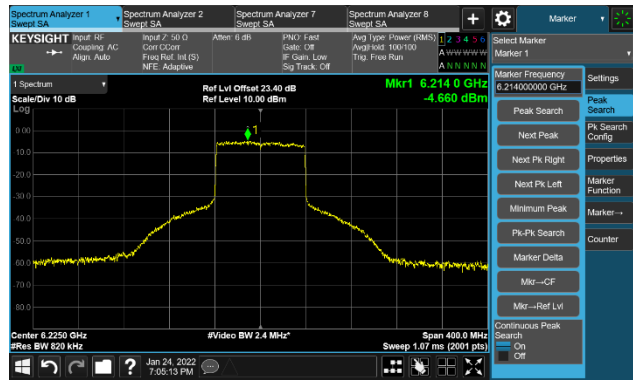

The Reference Level

The Mask Data

802.11ax-HE40 Ant 2

Channel 195 (6925MHz)

The Reference Level

The Mask Data

Channel 211 (7005MHz)

The Reference Level

The Mask Data

Channel 227 (7085MHz)

The Reference Level

The Mask Data

802.11ax-HE80 Ant 2

Channel 07 (5985MHz)

The Reference Level

The Mask Data

Channel 55 (6225MHz)

The Reference Level

The Mask Data

Channel 87 (6385MHz)

The Reference Level

The Mask Data

802.11ax-HE80 Ant 2

Channel 103 (6465MHz)

The Reference Level

The Mask Data

Channel 119 (6545MHz)

The Reference Level

The Mask Data

Channel 135 (6625MHz)

The Reference Level

The Mask Data