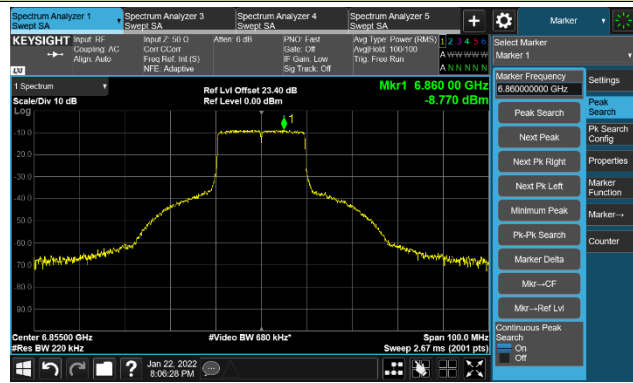

The Mask Data

Channel 113 (6515MHz)

The Reference Level

The Mask Data

802.11ax-HE20 Ant 2

Channel 117 (6535MHz)

The Reference Level

The Mask Data

Channel 149 (695MHz)

The Reference Level

The Mask Data

Channel 181 (685MHz)

The Reference Level

The Mask Data

802.11ax-HE20 Ant 2

Channel 185 (6875MHz)

The Reference Level

The Mask Data

Channel 189 (6895MHz)

The Reference Level

The Mask Data

Channel 209 (6995MHz)

The Reference Level

The Mask Data

802.11ax-HE20 Ant 2

Channel 229 (7095MHz)

The Reference Level

The Mask Data

802.11ax-HE40 Ant 2

Channel 03 (5965MHz)

The Reference Level

The Mask Data