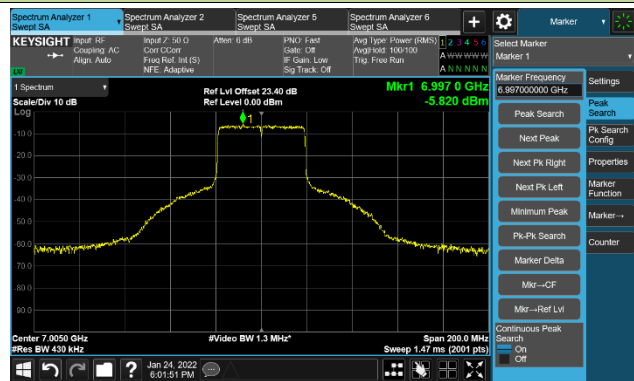

802.11ax-HE40 Ant 2

Channel 123 (6565MHz)

The Reference Level

The Mask Data

Channel 147 (685MHz)

The Reference Level

The Mask Data

Channel 187 (6885MHz)

The Reference Level

The Mask Data

802.11ax-HE40 Ant 2

Channel 195 (6925MHz)

The Reference Level

The Mask Data

Channel 211 (7005MHz)

The Reference Level

The Mask Data

Channel 227 (7085MHz)

The Reference Level

The Mask Data

802.11ax-HE80 Ant 2

Channel 07 (5985MHz)

The Reference Level

The Mask Data