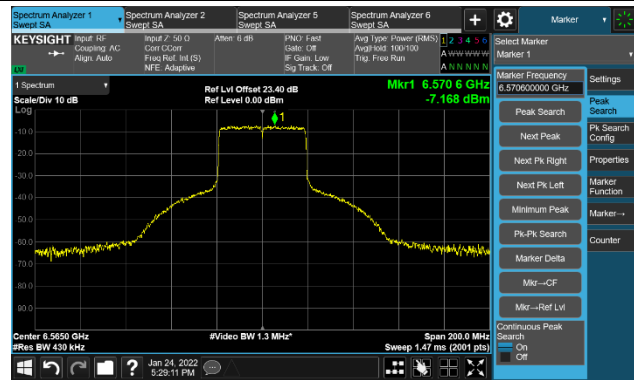

Channel 51 (6205MHz)

The Reference Level

The Mask Data

Channel 91 (6405MHz)

The Reference Level

The Mask Data

802.11ax-HE40 Ant 2

Channel 99 (6445MHz)

The Reference Level

The Mask Data

Channel 107 (6485MHz)

The Reference Level

The Mask Data

Channel 115 (6525MHz)

The Reference Level

The Mask Data

802.11ax-HE40 Ant 2

Channel 123 (6565MHz)

The Reference Level

The Mask Data

Channel 147 (685MHz)

The Reference Level

The Mask Data

Channel 187 (6885MHz)