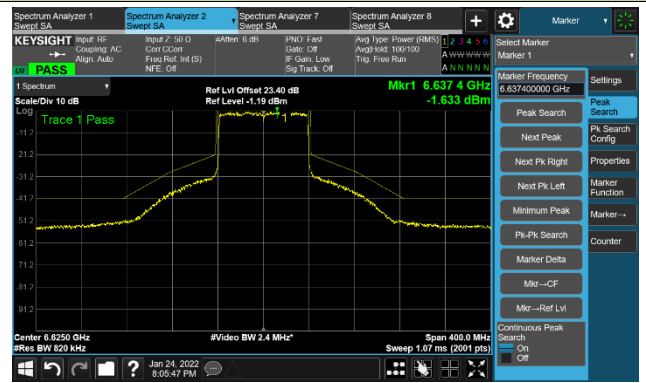

Channel 55 (6225MHz)

The Reference Level

The Mask Data

Channel 87 (6385MHz)

The Reference Level

The Mask Data

802.11ax-HE80 Ant 2

Channel 103 (6465MHz)

The Reference Level

The Mask Data

Channel 119 (6545MHz)

The Reference Level

The Mask Data

Channel 135 (6625MHz)

The Reference Level

The Mask Data

802.11ax-HE80 Ant 2

Channel 151 (6705MHz)

The Reference Level

The Mask Data

Channel 167 (6785MHz)

The Reference Level

The Mask Data

Channel 183 (6865MHz)

The Reference Level

The Mask Data

802.11ax-HE80 Ant 2

Channel 199 (6945MHz)

The Reference Level

The Mask Data

Channel 215 (7025MHz)

The Reference Level