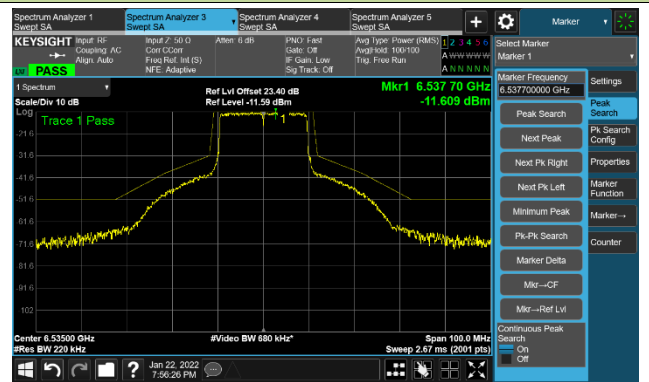

The Reference Level

The Mask Data

802.11ax-HE20 Ant 2

Channel 97 (6435MHz)

The Reference Level

The Mask Data

Channel 105 (6475MHz)

The Reference Level

The Mask Data

Channel 113 (6515MHz)

The Reference Level

The Mask Data

802.11ax-HE20 Ant 2

Channel 117 (6535MHz)

The Reference Level

The Mask Data

Channel 149 (695MHz)

The Reference Level

The Mask Data

Channel 181 (685MHz)

The Reference Level

The Mask Data

802.11ax-HE20 Ant 2

Channel 185 (6875MHz)

The Reference Level

The Mask Data

Channel 189 (6895MHz)

The Reference Level

The Mask Data

Channel 209 (6995MHz)

The Reference Level

The Mask Data