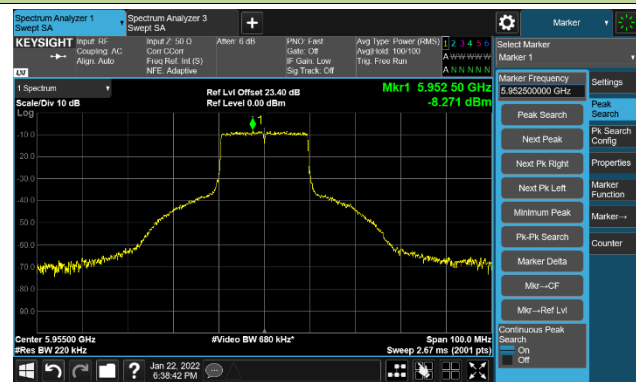

802.11ax-HE20 - Ant 2

Channel 01 (5955MHz)

The Reference Level

The Mask Data

Channel 49 (6195MHz)

The Reference Level

The Mask Data

Channel 93 (6415MHz)

The Reference Level

The Mask Data

802.11ax-HE20 Ant 2

Channel 97 (6435MHz)

The Reference Level

The Mask Data

Channel 105 (6475MHz)

The Reference Level

The Mask Data

Channel 113 (6515MHz)

The Reference Level

The Mask Data

802.11ax-HE20 Ant 2

Channel 117 (6535MHz)

The Reference Level

The Mask Data