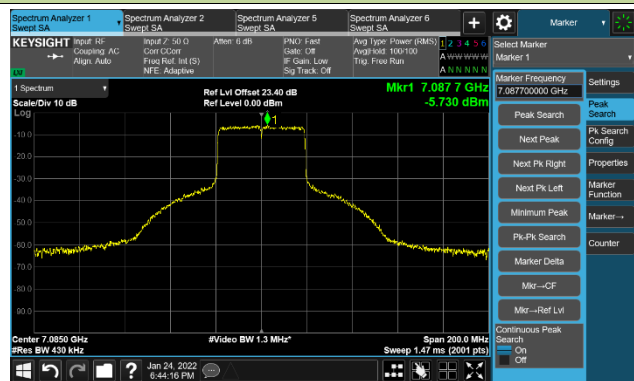

802.11ax-HE40 Ant 2

Channel 123 (6565MHz)

The Reference Level

The Mask Data

Channel 147 (685MHz)

The Reference Level

The Mask Data

Channel 187 (6885MHz)

The Reference Level

The Mask Data

802.11ax-HE40 Ant 2

Channel 195 (6925MHz)

The Reference Level

The Mask Data

Channel 211 (7005MHz)

The Reference Level

The Mask Data

Channel 227 (7085MHz)

The Reference Level

The Mask Data

802.11ax-HE80 Ant 2

Channel 07 (5985MHz)

The Reference Level

The Mask Data