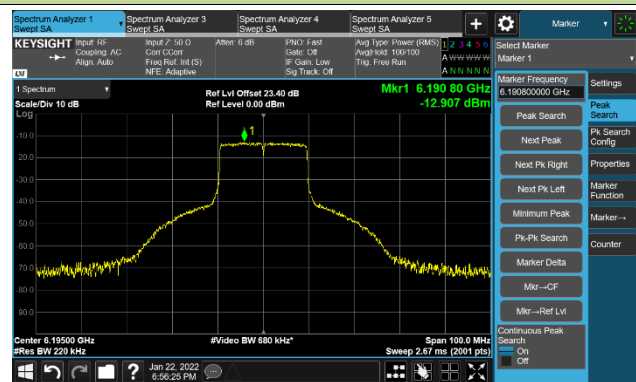

802.11ax-HE20 - Ant 2

Channel 01 (5955MHz)

The Reference Level

The Mask Data

Channel 49 (6195MHz)

The Reference Level

The Mask Data

Channel 93 (6415MHz)

The Reference Level

The Mask Data

802.11ax-HE20 Ant 2

Channel 97 (6435MHz)

The Reference Level

The Mask Data

Channel 105 (6475MHz)

The Reference Level

The Mask Data

Channel 113 (6515MHz)

The Reference Level

The Mask Data

802.11ax-HE20 Ant 2

Channel 117 (6535MHz)

The Reference Level

The Mask Data