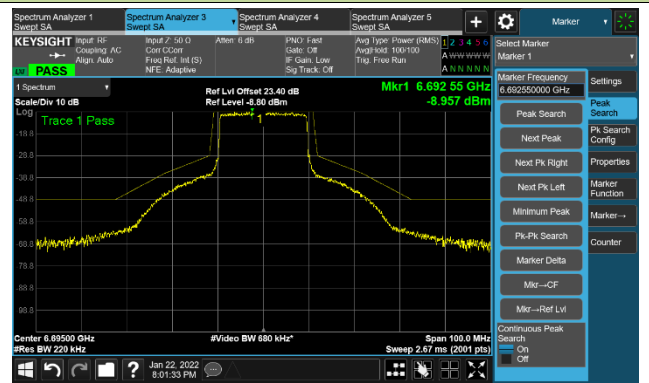

The Reference Level

The Mask Data

802.11ax-HE20 Ant 2

Channel 97 (6435MHz)

The Reference Level

The Mask Data

Channel 105 (6475MHz)

The Reference Level

The Mask Data

Channel 113 (6515MHz)

The Reference Level

The Mask Data

802.11ax-HE20 Ant 2

Channel 117 (6535MHz)

The Reference Level

The Mask Data

Channel 149 (695MHz)

The Reference Level

The Mask Data

Channel 181 (685MHz)

The Reference Level

The Mask Data

802.11ax-HE20 Ant 2

Channel 185 (6875MHz)

The Reference Level

The Mask Data

Channel 189 (6895MHz)

The Reference Level

The Mask Data

Channel 209 (6995MHz)

The Reference Level

The Mask Data