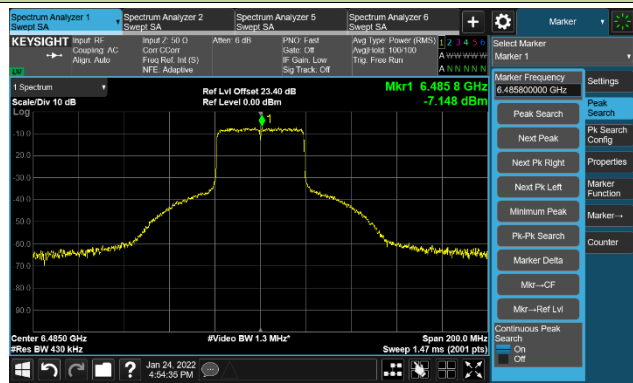

Channel 51 (6205MHz)

The Reference Level

The Mask Data

Channel 91 (6405MHz)

The Reference Level

The Mask Data

802.11ax-HE40 Ant 2

Channel 99 (6445MHz)

The Reference Level

The Mask Data

Channel 107 (6485MHz)

The Reference Level

The Mask Data

Channel 115 (6525MHz)

The Reference Level

The Mask Data

802.11ax-HE40 Ant 2

Channel 123 (6565MHz)

The Reference Level

The Mask Data

Channel 147 (685MHz)

The Reference Level

The Mask Data

Channel 187 (6885MHz)