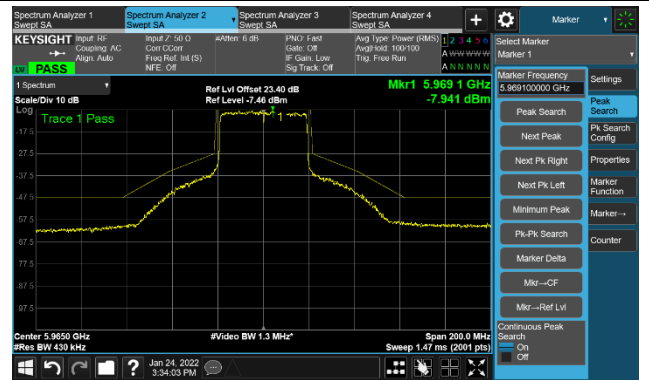

The Reference Level

The Mask Data

Channel 189 (6895MHz)

The Reference Level

The Mask Data

Channel 209 (6995MHz)

The Reference Level

The Mask Data

802.11ax-HE20 Ant 2

Channel 229 (7095MHz)

The Reference Level

The Mask Data

802.11ax-HE40 Ant 2

Channel 03 (5965MHz)

The Reference Level

The Mask Data

Channel 51 (6205MHz)

The Reference Level

The Mask Data

Channel 91 (6405MHz)

The Reference Level

The Mask Data

802.11ax-HE40 Ant 2

Channel 99 (6445MHz)

The Reference Level

The Mask Data

Channel 107 (6485MHz)

The Reference Level

The Mask Data

Channel 115 (6525MHz)

The Reference Level

The Mask Data