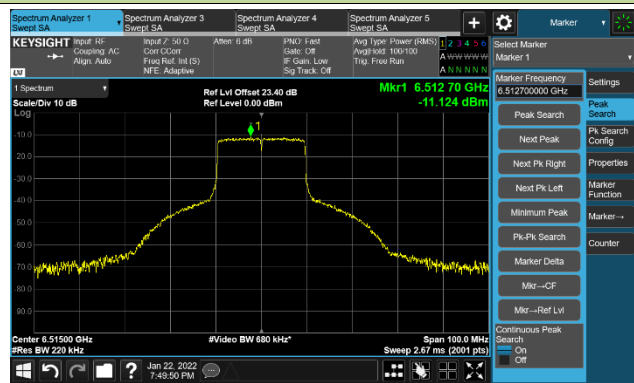

The Reference Level

The Mask Data

802.11ax-HE20 Ant 2

Channel 97 (6435MHz)

The Reference Level

The Mask Data

Channel 105 (6475MHz)

The Reference Level

The Mask Data

Channel 113 (6515MHz)

The Reference Level

The Mask Data

802.11ax-HE20 Ant 2

Channel 117 (6535MHz)

The Reference Level

The Mask Data

Channel 149 (695MHz)

The Reference Level

The Mask Data

Channel 181 (685MHz)

The Reference Level

The Mask Data

802.11ax-HE20 Ant 2

Channel 185 (6875MHz)

The Reference Level

The Mask Data

Channel 189 (6895MHz)

The Reference Level

The Mask Data

Channel 209 (6995MHz)

The Reference Level

The Mask Data