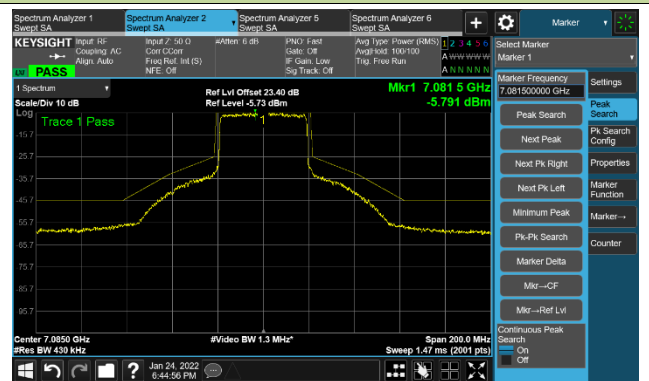

The Reference Level

The Mask Data

802.11ax-HE40 Ant 2

Channel 195 (6925MHz)

The Reference Level

The Mask Data

Channel 211 (7005MHz)

The Reference Level

The Mask Data

Channel 227 (7085MHz)

The Reference Level

The Mask Data

802.11ax-HE80 Ant 2

Channel 07 (5985MHz)

The Reference Level

The Mask Data

Channel 55 (6225MHz)

The Reference Level

The Mask Data

Channel 87 (6385MHz)

The Reference Level

The Mask Data

802.11ax-HE80 Ant 2

Channel 103 (6465MHz)

The Reference Level

The Mask Data

Channel 119 (6545MHz)

The Reference Level

The Mask Data

Channel 135 (6625MHz)

The Reference Level

The Mask Data