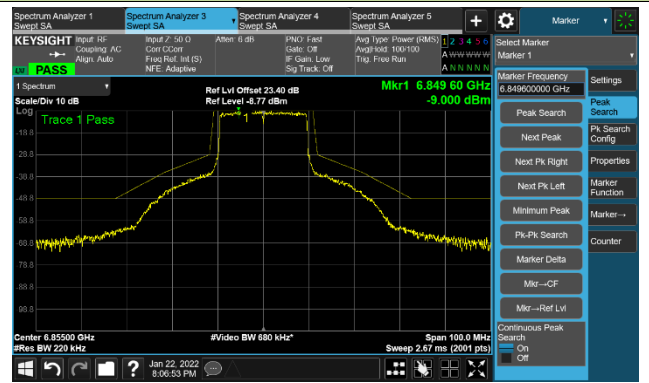

The Mask Data

Channel 113 (6515MHz)

The Reference Level

The Mask Data

802.11ax-HE20 Ant 2

Channel 117 (6535MHz)

The Reference Level

The Mask Data

Channel 149 (695MHz)

The Reference Level

The Mask Data

Channel 181 (685MHz)

The Reference Level

The Mask Data

802.11ax-HE20 Ant 2

Channel 185 (6875MHz)

The Reference Level

The Mask Data

Channel 189 (6895MHz)

The Reference Level

The Mask Data

Channel 209 (6995MHz)

The Reference Level

The Mask Data

802.11ax-HE20 Ant 2

Channel 229 (7095MHz)

The Reference Level

The Mask Data

802.11ax-HE40 Ant 2

Channel 03 (5965MHz)

The Reference Level

The Mask Data