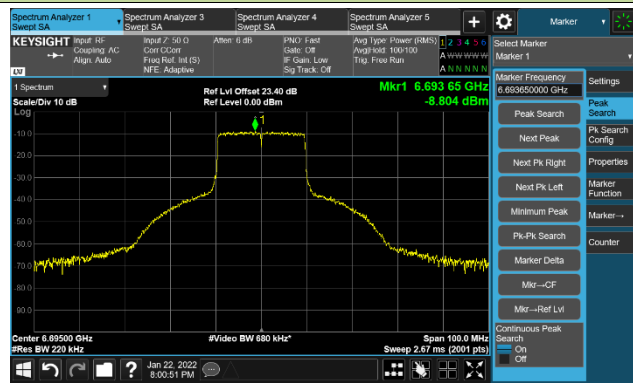

The Reference Level

The Mask Data

802.11ax-HE20 Ant 2

Channel 97 (6435MHz)

The Reference Level

The Mask Data

Channel 105 (6475MHz)

The Reference Level

The Mask Data

Channel 113 (6515MHz)

The Reference Level

The Mask Data

802.11ax-HE20 Ant 2

Channel 117 (6535MHz)

The Reference Level

The Mask Data

Channel 149 (695MHz)

The Reference Level

The Mask Data

Channel 181 (685MHz)

The Reference Level

The Mask Data

802.11ax-HE20 Ant 2

Channel 185 (6875MHz)

The Reference Level

The Mask Data

Channel 189 (6895MHz)

The Reference Level

The Mask Data

Channel 209 (6995MHz)

The Reference Level

The Mask Data