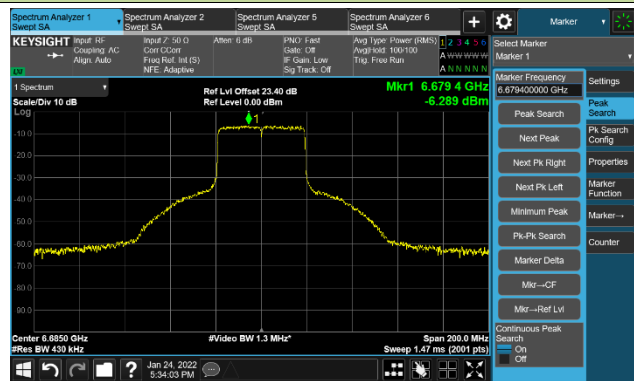

The Reference Level

The Mask Data

Channel 107 (6485MHz)

The Reference Level

The Mask Data

Channel 115 (6525MHz)

The Reference Level

The Mask Data

802.11ax-HE40 Ant 2

Channel 123 (6565MHz)

The Reference Level

The Mask Data

Channel 147 (685MHz)

The Reference Level

The Mask Data

Channel 187 (6885MHz)

The Reference Level

The Mask Data

802.11ax-HE40 Ant 2

Channel 195 (6925MHz)

The Reference Level

The Mask Data

Channel 211 (7005MHz)

The Reference Level