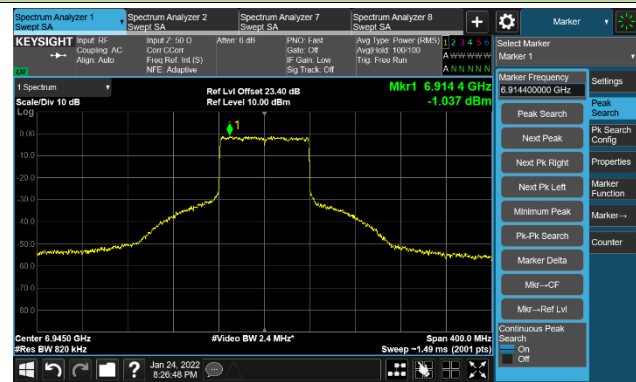

802.11ax-HE80 Ant 2

Channel 151 (6705MHz)

The Reference Level

The Mask Data

Channel 167 (6785MHz)

The Reference Level

The Mask Data

Channel 183 (6865MHz)

The Reference Level

The Mask Data

802.11ax-HE80 Ant 2

Channel 199 (6945MHz)

The Reference Level

The Mask Data

Channel 215 (7025MHz)

The Reference Level

The Mask Data