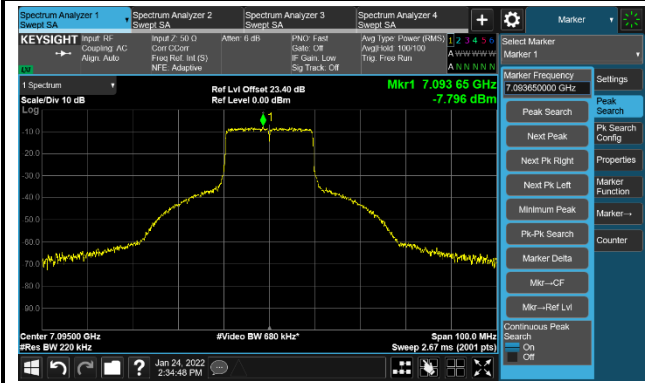

Channel 149 (695MHz)

The Reference Level

The Mask Data

Channel 181 (685MHz)

The Reference Level

The Mask Data

802.11ax-HE20 Ant 2

Channel 185 (6875MHz)

The Reference Level

The Mask Data

Channel 189 (6895MHz)

The Reference Level

The Mask Data

Channel 209 (6995MHz)

The Reference Level

The Mask Data

802.11ax-HE20 Ant 2

Channel 229 (7095MHz)

The Reference Level

The Mask Data

802.11ax-HE40 Ant 2

Channel 03 (5965MHz)

The Reference Level

The Mask Data