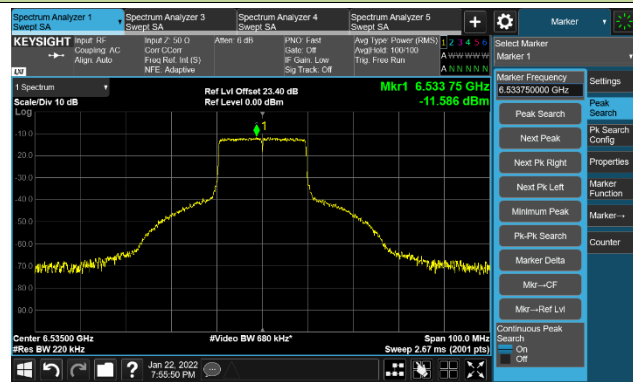

The Reference Level

The Mask Data

802.11ax-HE20 Ant 2

Channel 97 (6435MHz)

The Reference Level

The Mask Data

Channel 105 (6475MHz)

The Reference Level

The Mask Data

Channel 113 (6515MHz)

The Reference Level

The Mask Data

802.11ax-HE20 Ant 2

Channel 117 (6535MHz)

The Reference Level

The Mask Data

Channel 149 (695MHz)

The Reference Level

The Mask Data

Channel 181 (685MHz)

The Reference Level

The Mask Data

802.11ax-HE20 Ant 2

Channel 185 (6875MHz)

The Reference Level

The Mask Data

Channel 189 (6895MHz)

The Reference Level

The Mask Data

Channel 209 (6995MHz)

The Reference Level

The Mask Data