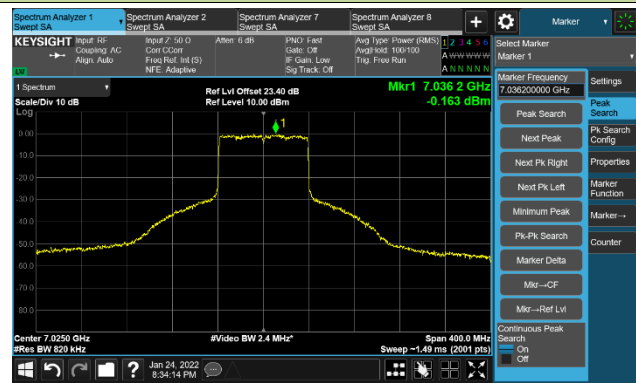

802.11ax-HE80 Ant 2

Channel 151 (6705MHz)

The Reference Level

The Mask Data

Channel 167 (6785MHz)

The Reference Level

The Mask Data

Channel 183 (6865MHz)

The Reference Level

The Mask Data

802.11ax-HE80 Ant 2

Channel 199 (6945MHz)

The Reference Level

The Mask Data

Channel 215 (7025MHz)

The Reference Level

The Mask Data