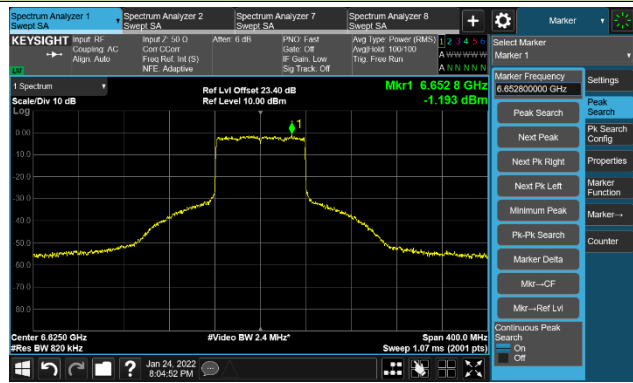

Channel 55 (6225MHz)

The Reference Level

The Mask Data

Channel 87 (6385MHz)

The Reference Level

The Mask Data

802.11ax-HE80 Ant 2

Channel 103 (6465MHz)

The Reference Level

The Mask Data

Channel 119 (6545MHz)

The Reference Level

The Mask Data

Channel 135 (6625MHz)

The Reference Level

The Mask Data

802.11ax-HE80 Ant 2

Channel 151 (6705MHz)

The Reference Level

The Mask Data

Channel 167 (6785MHz)

The Reference Level

The Mask Data

Channel 183 (6865MHz)

The Reference Level

The Mask Data

802.11ax-HE80 Ant 2

Channel 199 (6945MHz)

The Reference Level

The Mask Data

Channel 215 (7025MHz)

The Reference Level