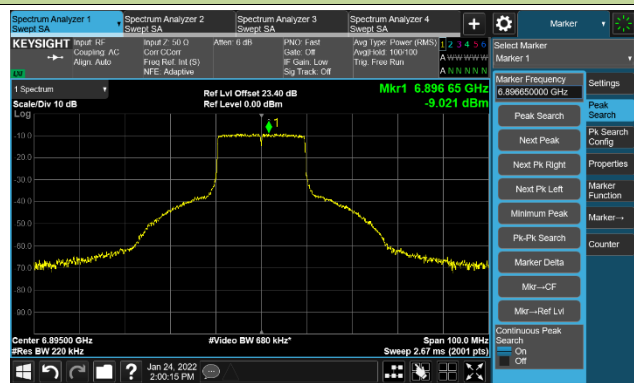

Channel 149 (695MHz)

The Reference Level

The Mask Data

Channel 181 (685MHz)

The Reference Level

The Mask Data

802.11ax-HE20 Ant 2

Channel 185 (6875MHz)

The Reference Level

The Mask Data

Channel 189 (6895MHz)

The Reference Level

The Mask Data

Channel 209 (6995MHz)

The Reference Level

The Mask Data

802.11ax-HE20 Ant 2

Channel 229 (7095MHz)

The Reference Level

The Mask Data

802.11ax-HE40 Ant 2

Channel 03 (5965MHz)

The Reference Level

The Mask Data