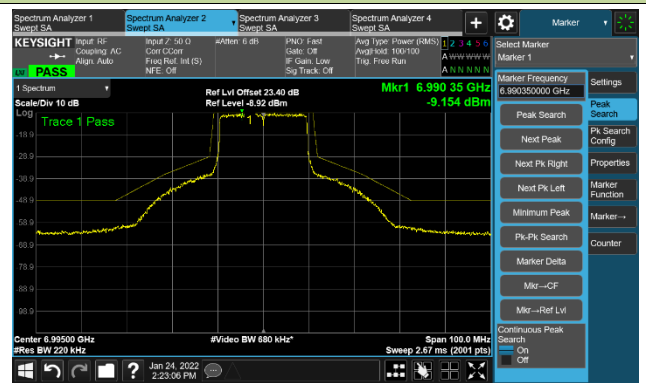

Channel 149 (695MHz)

The Reference Level

The Mask Data

Channel 181 (685MHz)

The Reference Level

The Mask Data

802.11ax-HE20 Ant 2

Channel 185 (6875MHz)

The Reference Level

The Mask Data

Channel 189 (6895MHz)

The Reference Level

The Mask Data

Channel 209 (6995MHz)

The Reference Level

The Mask Data

802.11ax-HE20 Ant 2

Channel 229 (7095MHz)

The Reference Level

The Mask Data

802.11ax-HE40 Ant 2

Channel 03 (5965MHz)

The Reference Level

The Mask Data