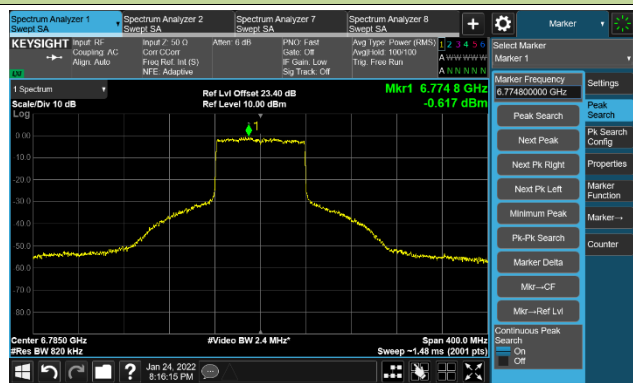

The Reference Level

The Mask Data

Channel 119 (6545MHz)

The Reference Level

The Mask Data

Channel 135 (6625MHz)

The Reference Level

The Mask Data

802.11ax-HE80 Ant 2

Channel 151 (6705MHz)

The Reference Level

The Mask Data

Channel 167 (6785MHz)

The Reference Level

The Mask Data

Channel 183 (6865MHz)

The Reference Level

The Mask Data

802.11ax-HE80 Ant 2

Channel 199 (6945MHz)

The Reference Level

The Mask Data

Channel 215 (7025MHz)

The Reference Level