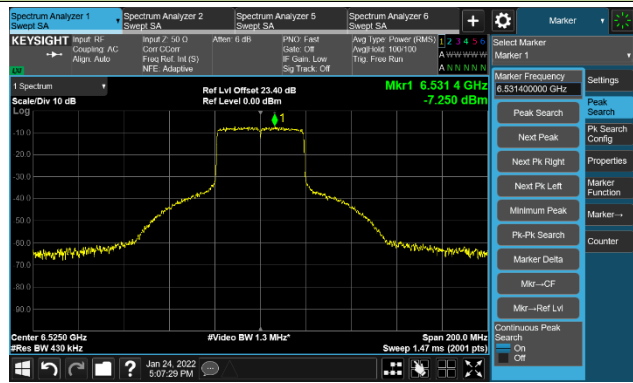

Channel 51 (6205MHz)

The Reference Level

The Mask Data

Channel 91 (6405MHz)

The Reference Level

The Mask Data

802.11ax-HE40 Ant 2

Channel 99 (6445MHz)

The Reference Level

The Mask Data

Channel 107 (6485MHz)

The Reference Level

The Mask Data

Channel 115 (6525MHz)

The Reference Level

The Mask Data

802.11ax-HE40 Ant 2

Channel 123 (6565MHz)

The Reference Level

The Mask Data

Channel 147 (685MHz)

The Reference Level

The Mask Data

Channel 187 (6885MHz)

The Reference Level

The Mask Data

802.11ax-HE40 Ant 2

Channel 195 (6925MHz)

The Reference Level

The Mask Data

Channel 211 (7005MHz)

The Reference Level