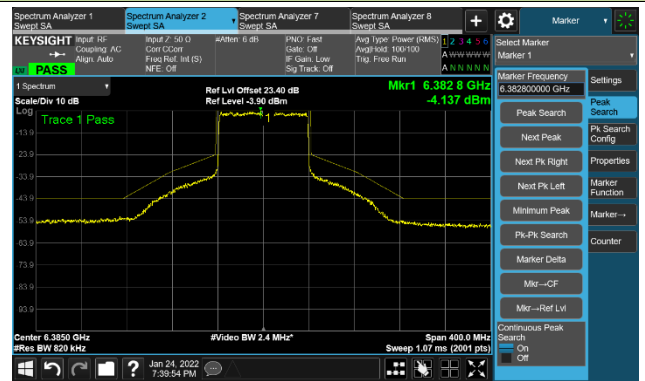

The Mask Data

Channel 227 (7085MHz)

The Reference Level

The Mask Data

802.11ax-HE80 Ant 2

Channel 07 (5985MHz)

The Reference Level

The Mask Data

Channel 55 (6225MHz)

The Reference Level

The Mask Data

Channel 87 (6385MHz)

The Reference Level

The Mask Data

802.11ax-HE80 Ant 2

Channel 103 (6465MHz)

The Reference Level

The Mask Data

Channel 119 (6545MHz)

The Reference Level

The Mask Data

Channel 135 (6625MHz)

The Reference Level

The Mask Data

802.11ax-HE80 Ant 2

Channel 151 (6705MHz)

The Reference Level

The Mask Data

Channel 167 (6785MHz)

The Reference Level

The Mask Data

Channel 183 (6865MHz)