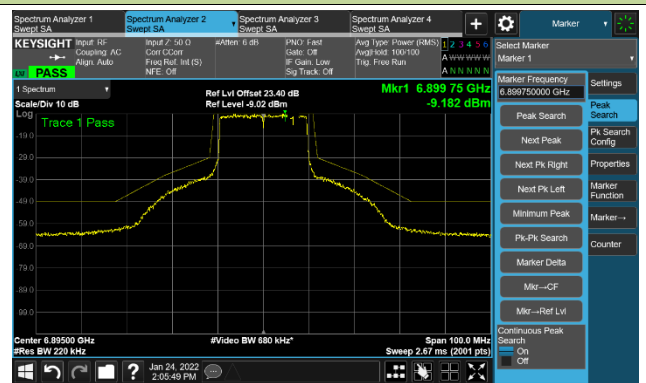

Channel 149 (695MHz)

The Reference Level

The Mask Data

Channel 181 (685MHz)

The Reference Level

The Mask Data

802.11ax-HE20 Ant 2

Channel 185 (6875MHz)

The Reference Level

The Mask Data

Channel 189 (6895MHz)

The Reference Level

The Mask Data

Channel 209 (6995MHz)

The Reference Level

The Mask Data

802.11ax-HE20 Ant 2

Channel 229 (7095MHz)

The Reference Level

The Mask Data

802.11ax-HE40 Ant 2

Channel 03 (5965MHz)

The Reference Level

The Mask Data

Channel 51 (6205MHz)

The Reference Level

The Mask Data

Channel 91 (6405MHz)

The Reference Level

The Mask Data

802.11ax-HE40 Ant 2

Channel 99 (6445MHz)