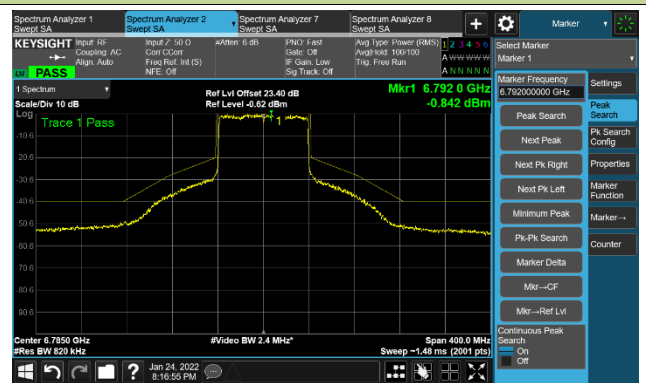

The Reference Level

The Mask Data

Channel 119 (6545MHz)

The Reference Level

The Mask Data

Channel 135 (6625MHz)

The Reference Level

The Mask Data

802.11ax-HE80 Ant 2

Channel 151 (6705MHz)

The Reference Level

The Mask Data

Channel 167 (6785MHz)

The Reference Level

The Mask Data

Channel 183 (6865MHz)

The Reference Level

The Mask Data

802.11ax-HE80 Ant 2

Channel 199 (6945MHz)

The Reference Level

The Mask Data

Channel 215 (7025MHz)

The Reference Level

The Mask Data