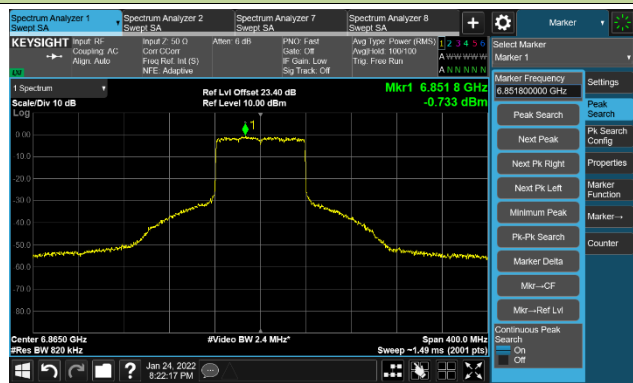

The Reference Level

The Mask Data

Channel 119 (6545MHz)

The Reference Level

The Mask Data

Channel 135 (6625MHz)

The Reference Level

The Mask Data

802.11ax-HE80 Ant 2

Channel 151 (6705MHz)

The Reference Level

The Mask Data

Channel 167 (6785MHz)

The Reference Level

The Mask Data

Channel 183 (6865MHz)

The Reference Level

The Mask Data

802.11ax-HE80 Ant 2

Channel 199 (6945MHz)

The Reference Level

The Mask Data

Channel 215 (7025MHz)

The Reference Level

The Mask Data