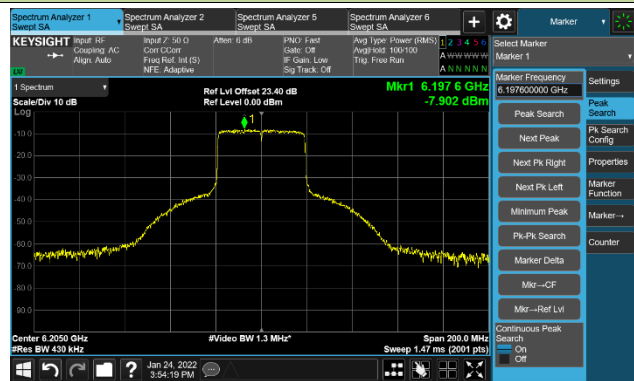

The Reference Level

The Mask Data

Channel 189 (6895MHz)

The Reference Level

The Mask Data

Channel 209 (6995MHz)

The Reference Level

The Mask Data

802.11ax-HE20 Ant 2

Channel 229 (7095MHz)

The Reference Level

The Mask Data

802.11ax-HE40 Ant 2

Channel 03 (5965MHz)

The Reference Level

The Mask Data

Channel 51 (6205MHz)

The Reference Level

The Mask Data

Channel 91 (6405MHz)

The Reference Level

The Mask Data

802.11ax-HE40 Ant 2

Channel 99 (6445MHz)

The Reference Level

The Mask Data

Channel 107 (6485MHz)

The Reference Level

The Mask Data

Channel 115 (6525MHz)

The Reference Level

The Mask Data