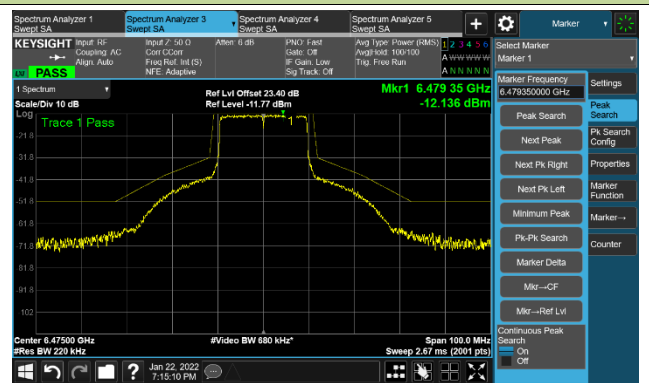

802.11ax-HE20 - Ant 2

Channel 01 (5955MHz)

The Reference Level

The Mask Data

Channel 49 (6195MHz)

The Reference Level

The Mask Data

Channel 93 (6415MHz)

The Reference Level

The Mask Data

802.11ax-HE20 Ant 2

Channel 97 (6435MHz)

The Reference Level

The Mask Data

Channel 105 (6475MHz)

The Reference Level

The Mask Data

Channel 113 (6515MHz)

The Reference Level

The Mask Data

802.11ax-HE20 Ant 2

Channel 117 (6535MHz)

The Reference Level

The Mask Data

Channel 149 (695MHz)

The Reference Level

The Mask Data

Channel 181 (685MHz)

The Reference Level

The Mask Data

802.11ax-HE20 Ant 2

Channel 185 (6875MHz)