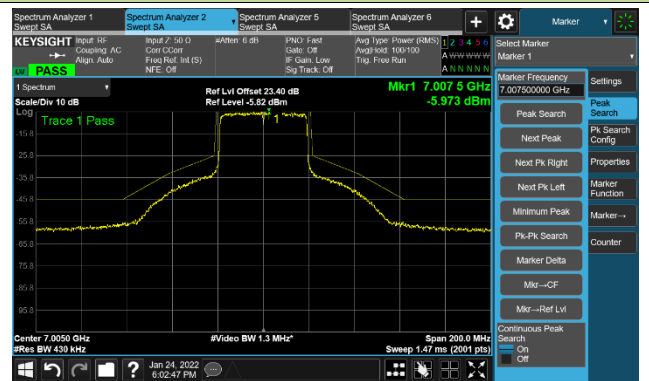

802.11ax-HE40 Ant 2

Channel 123 (6565MHz)

The Reference Level

The Mask Data

Channel 147 (685MHz)

The Reference Level

The Mask Data

Channel 187 (6885MHz)

The Reference Level

The Mask Data

802.11ax-HE40 Ant 2

Channel 195 (6925MHz)

The Reference Level

The Mask Data

Channel 211 (7005MHz)

The Reference Level

The Mask Data

Channel 227 (7085MHz)

The Reference Level

The Mask Data

802.11ax-HE80 Ant 2

Channel 07 (5985MHz)

The Reference Level

The Mask Data