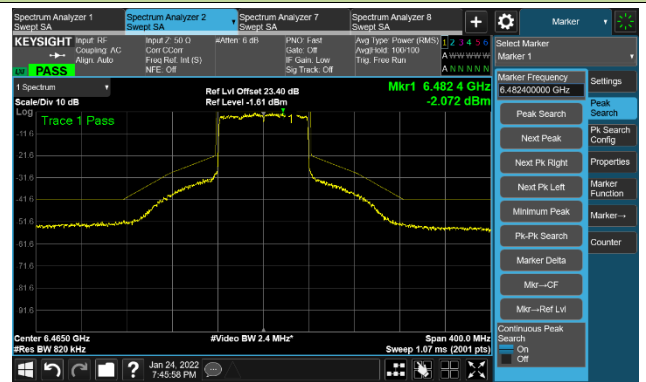

The Mask Data

Channel 227 (7085MHz)

The Reference Level

The Mask Data

802.11ax-HE80 Ant 2

Channel 07 (5985MHz)

The Reference Level

The Mask Data

Channel 55 (6225MHz)

The Reference Level

The Mask Data

Channel 87 (6385MHz)

The Reference Level

The Mask Data

802.11ax-HE80 Ant 2

Channel 103 (6465MHz)

The Reference Level

The Mask Data

Channel 119 (6545MHz)

The Reference Level

The Mask Data

Channel 135 (6625MHz)

The Reference Level

The Mask Data

802.11ax-HE80 Ant 2

Channel 151 (6705MHz)

The Reference Level

The Mask Data

Channel 167 (6785MHz)

The Reference Level

The Mask Data

Channel 183 (6865MHz)