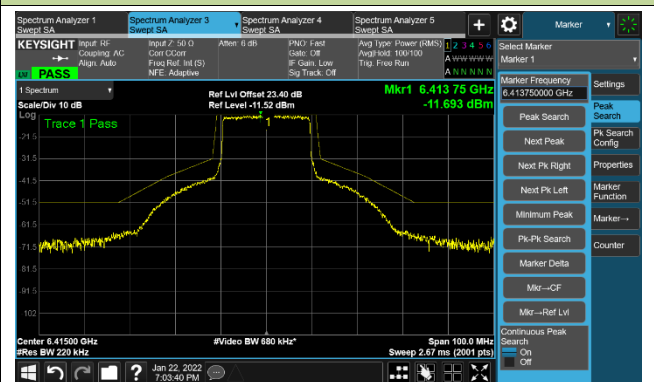

802.11ax-HE20 - Ant 2

Channel 01 (5955MHz)

The Reference Level

The Mask Data

Channel 49 (6195MHz)

The Reference Level

The Mask Data

Channel 93 (6415MHz)

The Reference Level

The Mask Data

802.11ax-HE20 Ant 2

Channel 97 (6435MHz)

The Reference Level

The Mask Data

Channel 105 (6475MHz)

The Reference Level

The Mask Data

Channel 113 (6515MHz)

The Reference Level

The Mask Data

802.11ax-HE20 Ant 2

Channel 117 (6535MHz)

The Reference Level

The Mask Data