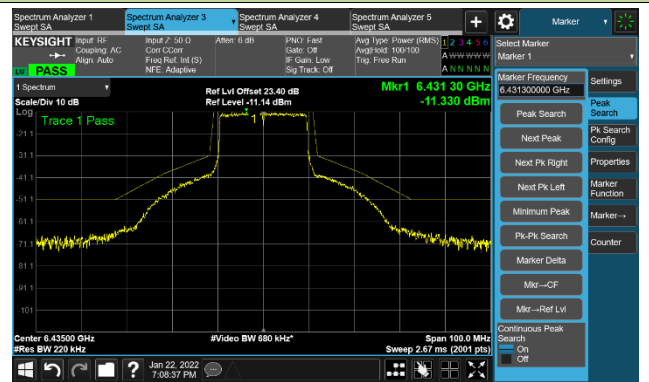

The Reference Level

The Mask Data

802.11ax-HE20 Ant 2

Channel 97 (6435MHz)

The Reference Level

The Mask Data

Channel 105 (6475MHz)

The Reference Level

The Mask Data

Channel 113 (6515MHz)

The Reference Level

The Mask Data

802.11ax-HE20 Ant 2

Channel 117 (6535MHz)

The Reference Level

The Mask Data

Channel 149 (695MHz)

The Reference Level

The Mask Data

Channel 181 (685MHz)

The Reference Level

The Mask Data

802.11ax-HE20 Ant 2

Channel 185 (6875MHz)