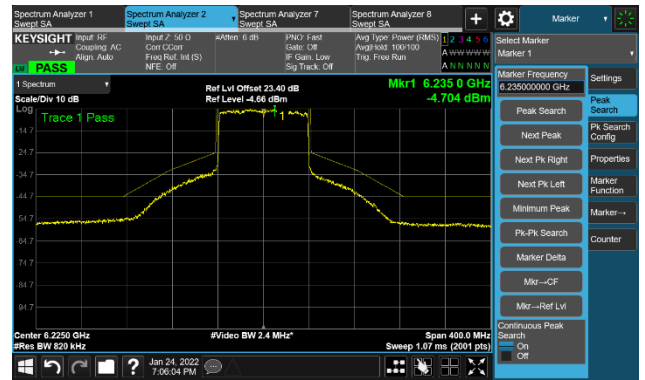

The Reference Level

The Mask Data

802.11ax-HE40 Ant 2

Channel 195 (6925MHz)

The Reference Level

The Mask Data

Channel 211 (7005MHz)

The Reference Level

The Mask Data

Channel 227 (7085MHz)

The Reference Level

The Mask Data

802.11ax-HE80 Ant 2

Channel 07 (5985MHz)

The Reference Level

The Mask Data

Channel 55 (6225MHz)

The Reference Level

The Mask Data

Channel 87 (6385MHz)

The Reference Level

The Mask Data

802.11ax-HE80 Ant 2

Channel 103 (6465MHz)

The Reference Level

The Mask Data

Channel 119 (6545MHz)

The Reference Level

The Mask Data

Channel 135 (6625MHz)

The Reference Level

The Mask Data