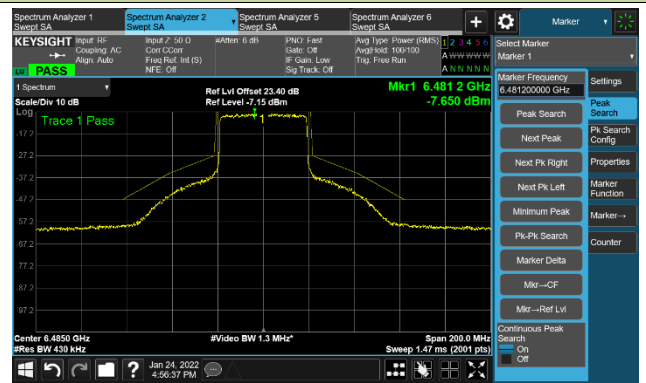

Channel 51 (6205MHz)

The Reference Level

The Mask Data

Channel 91 (6405MHz)

The Reference Level

The Mask Data

802.11ax-HE40 Ant 2

Channel 99 (6445MHz)

The Reference Level

The Mask Data

Channel 107 (6485MHz)

The Reference Level

The Mask Data

Channel 115 (6525MHz)

The Reference Level

The Mask Data

802.11ax-HE40 Ant 2

Channel 123 (6565MHz)

The Reference Level

The Mask Data

Channel 147 (685MHz)

The Reference Level

The Mask Data

Channel 187 (6885MHz)