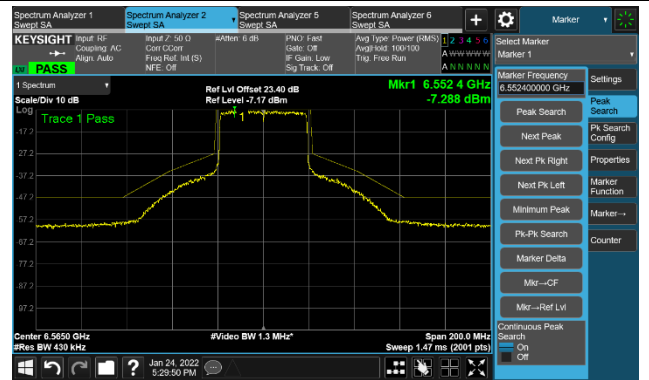

Channel 51 (6205MHz)

The Reference Level

The Mask Data

Channel 91 (6405MHz)

The Reference Level

The Mask Data

802.11ax-HE40 Ant 2

Channel 99 (6445MHz)

The Reference Level

The Mask Data

Channel 107 (6485MHz)

The Reference Level

The Mask Data

Channel 115 (6525MHz)

The Reference Level

The Mask Data

802.11ax-HE40 Ant 2

Channel 123 (6565MHz)

The Reference Level

The Mask Data

Channel 147 (685MHz)

The Reference Level

The Mask Data

Channel 187 (6885MHz)

The Reference Level

The Mask Data

802.11ax-HE40 Ant 2

Channel 195 (6925MHz)

The Reference Level

The Mask Data

Channel 211 (7005MHz)

The Reference Level