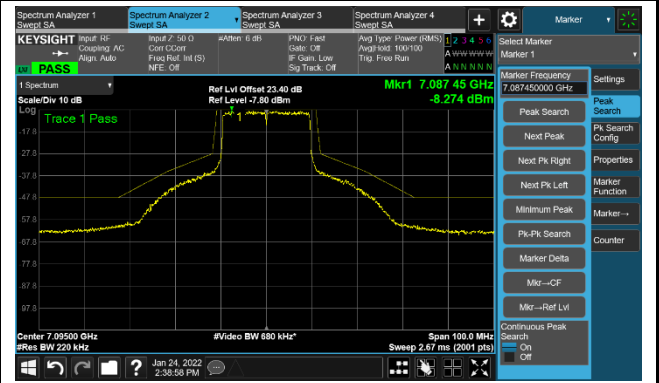

Channel 149 (695MHz)

The Reference Level

The Mask Data

Channel 181 (685MHz)

The Reference Level

The Mask Data

802.11ax-HE20 Ant 2

Channel 185 (6875MHz)

The Reference Level

The Mask Data

Channel 189 (6895MHz)

The Reference Level

The Mask Data

Channel 209 (6995MHz)

The Reference Level

The Mask Data

802.11ax-HE20 Ant 2

Channel 229 (7095MHz)

The Reference Level

The Mask Data

802.11ax-HE40 Ant 2

Channel 03 (5965MHz)

The Reference Level

The Mask Data