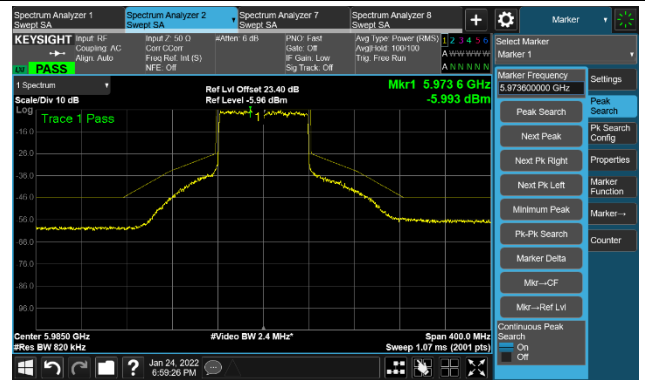

The Reference Level

The Mask Data

802.11ax-HE40 Ant 2

Channel 195 (6925MHz)

The Reference Level

The Mask Data

Channel 211 (7005MHz)

The Reference Level

The Mask Data

Channel 227 (7085MHz)

The Reference Level

The Mask Data

802.11ax-HE80 Ant 2

Channel 07 (5985MHz)

The Reference Level

The Mask Data

Channel 55 (6225MHz)

The Reference Level

The Mask Data

Channel 87 (6385MHz)

The Reference Level

The Mask Data

802.11ax-HE80 Ant 2

Channel 103 (6465MHz)

The Reference Level

The Mask Data

Channel 119 (6545MHz)

The Reference Level

The Mask Data

Channel 135 (6625MHz)

The Reference Level

The Mask Data