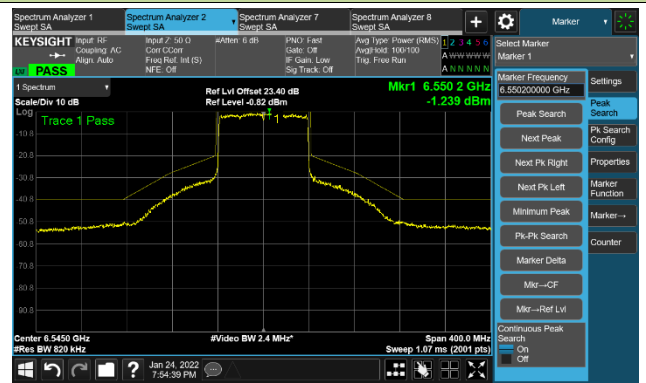

Channel 55 (6225MHz)

The Reference Level

The Mask Data

Channel 87 (6385MHz)

The Reference Level

The Mask Data

802.11ax-HE80 Ant 2

Channel 103 (6465MHz)

The Reference Level

The Mask Data

Channel 119 (6545MHz)

The Reference Level

The Mask Data

Channel 135 (6625MHz)

The Reference Level

The Mask Data

802.11ax-HE80 Ant 2

Channel 151 (6705MHz)

The Reference Level

The Mask Data

Channel 167 (6785MHz)

The Reference Level

The Mask Data

Channel 183 (6865MHz)

The Reference Level

The Mask Data

802.11ax-HE80 Ant 2

Channel 199 (6945MHz)

The Reference Level

The Mask Data

Channel 215 (7025MHz)

The Reference Level