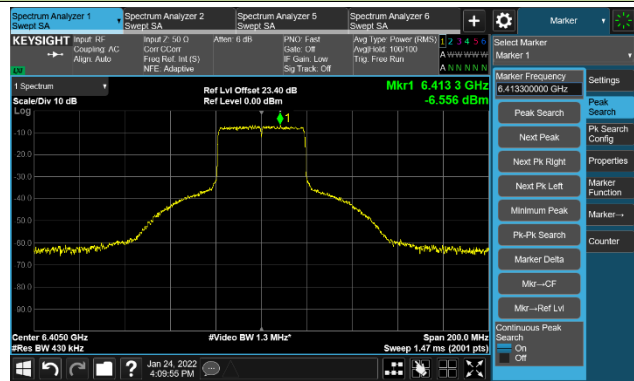

802.11ax-HE20 Ant 2

Channel 229 (7095MHz)

The Reference Level

The Mask Data

802.11ax-HE40 Ant 2

Channel 03 (5965MHz)

The Reference Level

The Mask Data

Channel 51 (6205MHz)

The Reference Level

The Mask Data

Channel 91 (6405MHz)

The Reference Level

The Mask Data

802.11ax-HE40 Ant 2

Channel 99 (6445MHz)

The Reference Level

The Mask Data

Channel 107 (6485MHz)

The Reference Level

The Mask Data

Channel 115 (6525MHz)

The Reference Level

The Mask Data