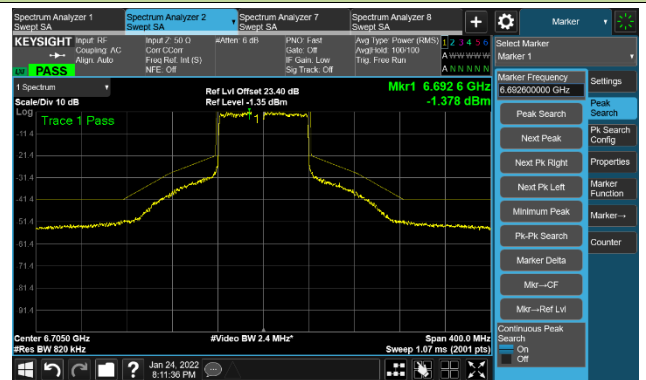

Channel 55 (6225MHz)

The Reference Level

The Mask Data

Channel 87 (6385MHz)

The Reference Level

The Mask Data

802.11ax-HE80 Ant 1

Channel 103 (6465MHz)

The Reference Level

The Mask Data

Channel 119 (6545MHz)

The Reference Level

The Mask Data

Channel 135 (6625MHz)

The Reference Level

The Mask Data

802.11ax-HE80 Ant 1

Channel 151 (6705MHz)

The Reference Level

The Mask Data

Channel 167 (6785MHz)

The Reference Level

The Mask Data

Channel 183 (6865MHz)

The Reference Level

The Mask Data

802.11ax-HE80 Ant 1

Channel 199 (6945MHz)

The Reference Level

The Mask Data

Channel 215 (7025MHz)

The Reference Level