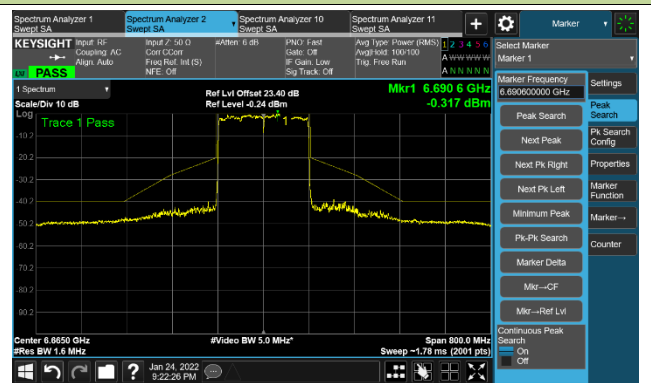

The Mask Data

802.11ax-HE160 Ant 1

Channel 15 (6025MHz)

The Reference Level

The Mask Data

Channel 47 (6185MHz)

The Reference Level

The Mask Data

Channel 79 (6345MHz)

The Reference Level

The Mask Data

802.11ax-HE160 Ant 1

Channel 111 (6505MHz)

The Reference Level

The Mask Data

Channel 143 (6665MHz)

The Reference Level

The Mask Data

Channel 175 (6825MHz)

The Reference Level

The Mask Data

802.11a - Ant 2

Channel 01 (5955MHz)

The Reference Level

The Mask Data

Channel 49 (6195MHz)

The Reference Level

The Mask Data

Channel 93 (6415MHz)

The Reference Level

The Mask Data

802.11a - Ant 2