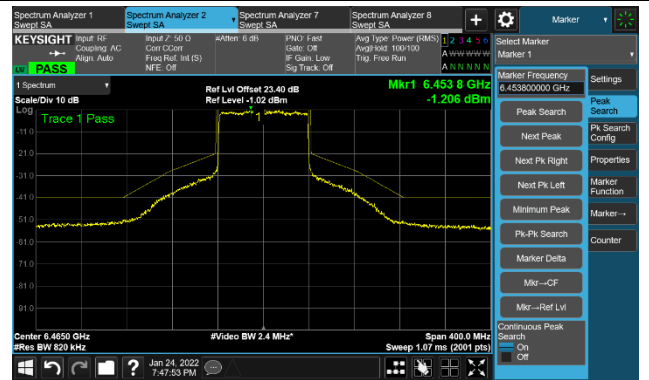

The Mask Data

Channel 227 (7085MHz)

The Reference Level

The Mask Data

802.11ax-HE80 Ant 1

Channel 07 (5985MHz)

The Reference Level

The Mask Data

Channel 55 (6225MHz)

The Reference Level

The Mask Data

Channel 87 (6385MHz)

The Reference Level

The Mask Data

802.11ax-HE80 Ant 1

Channel 103 (6465MHz)

The Reference Level

The Mask Data

Channel 119 (6545MHz)

The Reference Level

The Mask Data

Channel 135 (6625MHz)

The Reference Level

The Mask Data

802.11ax-HE80 Ant 1

Channel 151 (6705MHz)

The Reference Level

The Mask Data

Channel 167 (6785MHz)

The Reference Level

The Mask Data

Channel 183 (6865MHz)