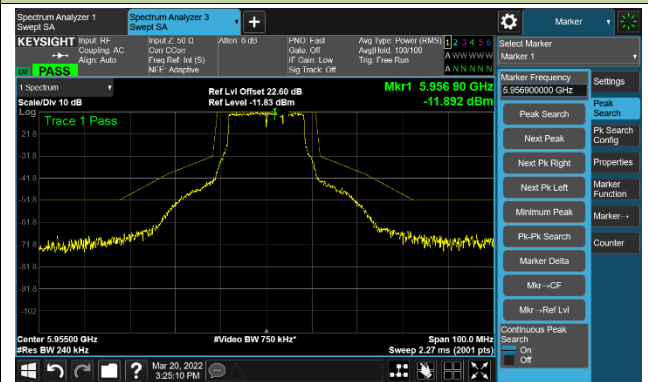

Channel 79 (6345MHz)

The Reference Level

The Mask Data

802.11ax-HE160 Ant 1

Channel 111 (6505MHz)

The Reference Level

The Mask Data

Channel 143 (6665MHz)

The Reference Level

The Mask Data

Channel 175 (6825MHz)

The Reference Level

The Mask Data

802.11a - Ant 2

Channel 01 (5955MHz)

The Reference Level

The Mask Data

Channel 49 (6195MHz)

The Reference Level

The Mask Data

Channel 93 (6415MHz)

The Reference Level

The Mask Data

802.11a - Ant 2

Channel 97 (6435MHz)

The Reference Level

The Mask Data

Channel 105 (6475MHz)

The Reference Level

The Mask Data

Channel 113 (6515MHz)

The Reference Level