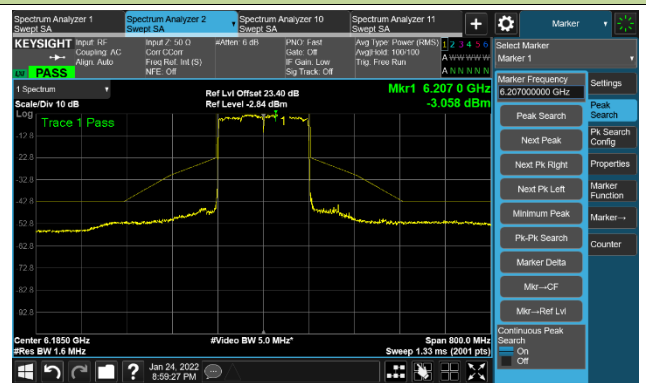

The Reference Level

The Mask Data

802.11ax-HE80 Ant 1

Channel 199 (6945MHz)

The Reference Level

The Mask Data

Channel 215 (7025MHz)

The Reference Level

The Mask Data

802.11ax-HE160 Ant 1

Channel 15 (6025MHz)

The Reference Level

The Mask Data

Channel 47 (6185MHz)

The Reference Level

The Mask Data

Channel 79 (6345MHz)

The Reference Level

The Mask Data

802.11ax-HE160 Ant 1

Channel 111 (6505MHz)

The Reference Level

The Mask Data

Channel 143 (6665MHz)

The Reference Level

The Mask Data

Channel 175 (6825MHz)

The Reference Level

The Mask Data

802.11a - Ant 2

Channel 01 (5955MHz)

The Reference Level