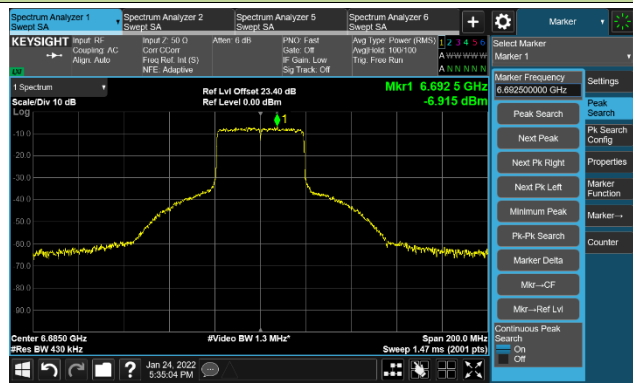

802.11ax-HE40 Ant 1

Channel 123 (6565MHz)

The Reference Level

The Mask Data

Channel 147 (6885MHz)

The Reference Level

The Mask Data

Channel 187 (6885MHz)

The Reference Level

The Mask Data

802.11ax-HE40 Ant 1

Channel 195 (6925MHz)

The Reference Level

The Mask Data

Channel 211 (7005MHz)

The Reference Level

The Mask Data

Channel 227 (7085MHz)

The Reference Level

The Mask Data

802.11ax-HE80 Ant 1

Channel 07 (5985MHz)

The Reference Level

The Mask Data