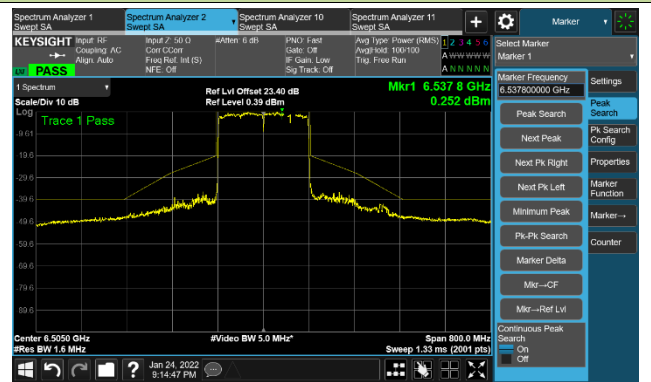

The Mask Data

802.11ax-HE160 Ant 1

Channel 15 (6025MHz)

The Reference Level

The Mask Data

Channel 47 (6185MHz)

The Reference Level

The Mask Data

Channel 79 (6345MHz)

The Reference Level

The Mask Data

802.11ax-HE160 Ant 1

Channel 111 (6505MHz)

The Reference Level

The Mask Data

Channel 143 (6665MHz)

The Reference Level

The Mask Data

Channel 175 (6825MHz)

The Reference Level

The Mask Data

802.11a - Ant 2

Channel 01 (5955MHz)

The Reference Level