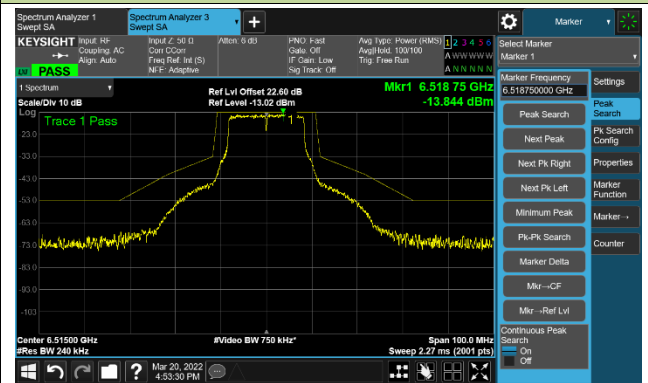

The Mask Data

Channel 49 (6195MHz)

The Reference Level

The Mask Data

Channel 93 (6415MHz)

The Reference Level

The Mask Data

802.11a - Ant 2

Channel 97 (6435MHz)

The Reference Level

The Mask Data

Channel 105 (6475MHz)

The Reference Level

The Mask Data

Channel 113 (6515MHz)

The Reference Level

The Mask Data

802.11a - Ant 2

Channel 117 (6535MHz)

The Reference Level

The Mask Data

Channel 149 (6695MHz)

The Reference Level

The Mask Data