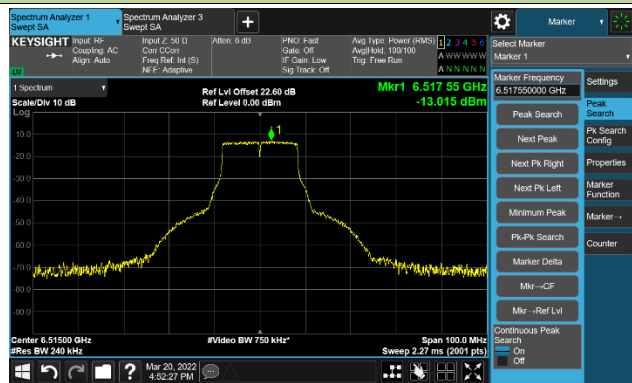

The Mask Data

Channel 49 (6195MHz)

The Reference Level

The Mask Data

Channel 93 (6415MHz)

The Reference Level

The Mask Data

802.11a - Ant 2

Channel 97 (6435MHz)

The Reference Level

The Mask Data

Channel 105 (6475MHz)

The Reference Level

The Mask Data

Channel 113 (6515MHz)

The Reference Level

The Mask Data

802.11a - Ant 2

Channel 117 (6535MHz)

The Reference Level

The Mask Data

Channel 149 (6695MHz)

The Reference Level

The Mask Data