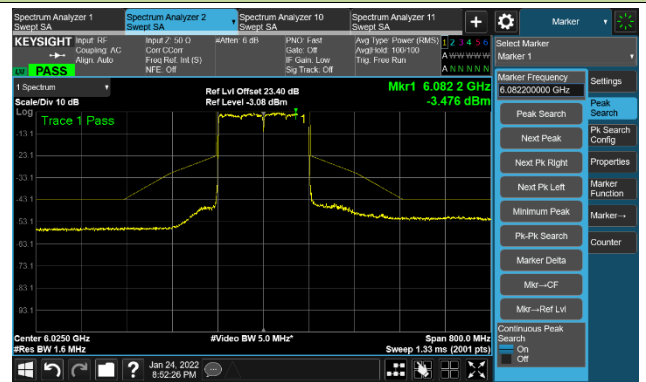

The Reference Level

The Mask Data

802.11ax-HE80 Ant 1

Channel 199 (6945MHz)

The Reference Level

The Mask Data

Channel 215 (7025MHz)

The Reference Level

The Mask Data

802.11ax-HE160 Ant 1

Channel 15 (6025MHz)

The Reference Level

The Mask Data

Channel 47 (6185MHz)

The Reference Level

The Mask Data

Channel 79 (6345MHz)

The Reference Level

The Mask Data

802.11ax-HE160 Ant 1

Channel 111 (6505MHz)

The Reference Level

The Mask Data

Channel 143 (6665MHz)

The Reference Level

The Mask Data

Channel 175 (6825MHz)

The Reference Level

The Mask Data

802.11a - Ant 2

Channel 01 (5955MHz)

The Reference Level