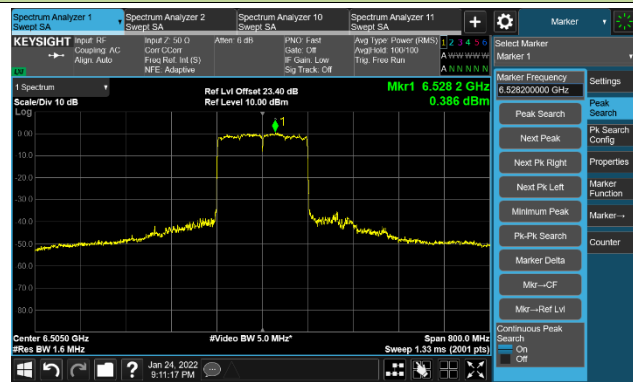

The Mask Data

802.11ax-HE160 Ant 1

Channel 15 (6025MHz)

The Reference Level

The Mask Data

Channel 47 (6185MHz)

The Reference Level

The Mask Data

Channel 79 (6345MHz)

The Reference Level

The Mask Data

802.11ax-HE160 Ant 1

Channel 111 (6505MHz)

The Reference Level

The Mask Data

Channel 143 (6665MHz)

The Reference Level

The Mask Data

Channel 175 (6825MHz)

The Reference Level

The Mask Data

802.11a - Ant 2

Channel 01 (5955MHz)

The Reference Level

The Mask Data

Channel 49 (6195MHz)

The Reference Level

The Mask Data

Channel 93 (6415MHz)

The Reference Level

The Mask Data

802.11a - Ant 2