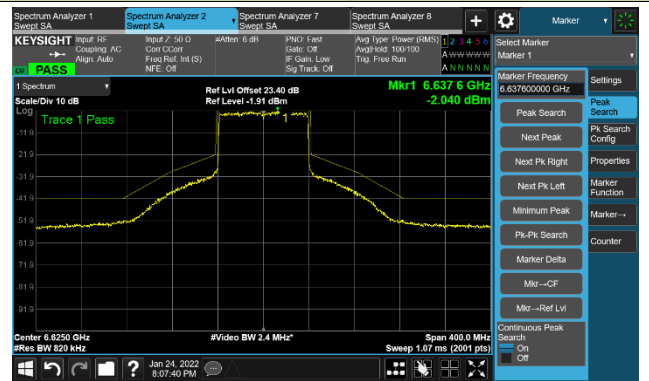

Channel 55 (6225MHz)

The Reference Level

The Mask Data

Channel 87 (6385MHz)

The Reference Level

The Mask Data

802.11ax-HE80 Ant 1

Channel 103 (6465MHz)

The Reference Level

The Mask Data

Channel 119 (6545MHz)

The Reference Level

The Mask Data

Channel 135 (6625MHz)

The Reference Level

The Mask Data

802.11ax-HE80 Ant 1

Channel 151 (6705MHz)

The Reference Level

The Mask Data

Channel 167 (6785MHz)

The Reference Level

The Mask Data

Channel 183 (6865MHz)

The Reference Level

The Mask Data

802.11ax-HE80 Ant 1

Channel 199 (6945MHz)

The Reference Level

The Mask Data

Channel 215 (7025MHz)

The Reference Level