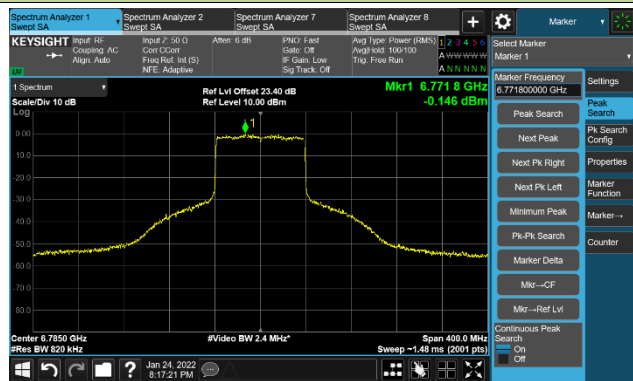

The Reference Level

The Mask Data

Channel 119 (6545MHz)

The Reference Level

The Mask Data

Channel 135 (6625MHz)

The Reference Level

The Mask Data

802.11ax-HE80 Ant 1

Channel 151 (6705MHz)

The Reference Level

The Mask Data

Channel 167 (6785MHz)

The Reference Level

The Mask Data

Channel 183 (6865MHz)

The Reference Level

The Mask Data

802.11ax-HE80 Ant 1

Channel 199 (6945MHz)

The Reference Level

The Mask Data

Channel 215 (7025MHz)

The Reference Level