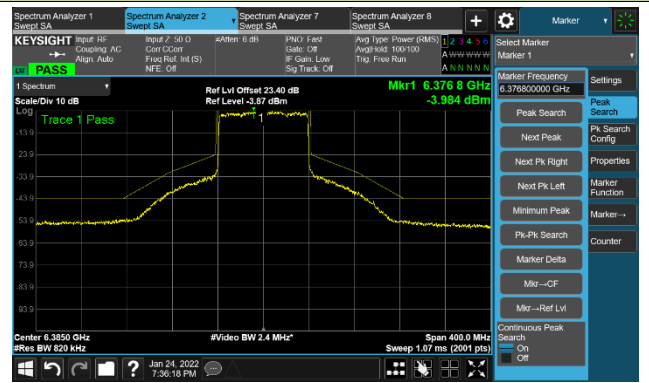

The Mask Data

Channel 227 (7085MHz)

The Reference Level

The Mask Data

802.11ax-HE80 Ant 1

Channel 07 (5985MHz)

The Reference Level

The Mask Data

Channel 55 (6225MHz)

The Reference Level

The Mask Data

Channel 87 (6385MHz)

The Reference Level

The Mask Data

802.11ax-HE80 Ant 1

Channel 103 (6465MHz)

The Reference Level

The Mask Data

Channel 119 (6545MHz)

The Reference Level

The Mask Data

Channel 135 (6625MHz)

The Reference Level

The Mask Data

802.11ax-HE80 Ant 1

Channel 151 (6705MHz)

The Reference Level

The Mask Data

Channel 167 (6785MHz)

The Reference Level

The Mask Data

Channel 183 (6865MHz)