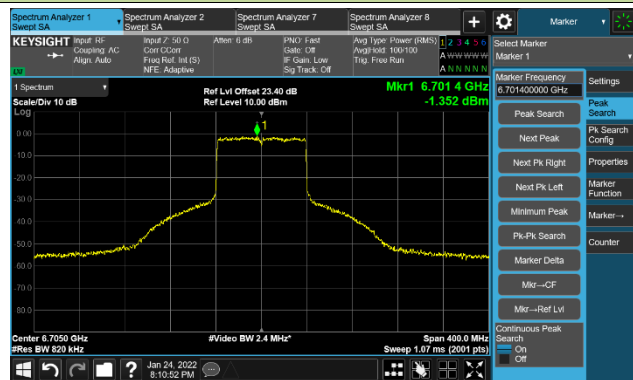

Channel 55 (6225MHz)

The Reference Level

The Mask Data

Channel 87 (6385MHz)

The Reference Level

The Mask Data

802.11ax-HE80 Ant 1

Channel 103 (6465MHz)

The Reference Level

The Mask Data

Channel 119 (6545MHz)

The Reference Level

The Mask Data

Channel 135 (6625MHz)

The Reference Level

The Mask Data

802.11ax-HE80 Ant 1

Channel 151 (6705MHz)

The Reference Level

The Mask Data

Channel 167 (6785MHz)

The Reference Level

The Mask Data

Channel 183 (6865MHz)

The Reference Level

The Mask Data

802.11ax-HE80 Ant 1

Channel 199 (6945MHz)

The Reference Level

The Mask Data

Channel 215 (7025MHz)

The Reference Level