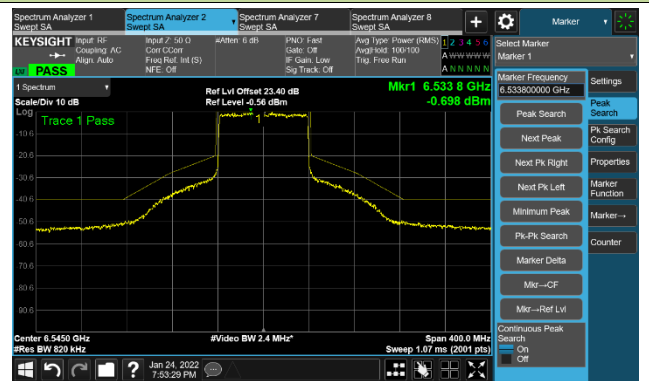

Channel 55 (6225MHz)

The Reference Level

The Mask Data

Channel 87 (6385MHz)

The Reference Level

The Mask Data

802.11ax-HE80 Ant 1

Channel 103 (6465MHz)

The Reference Level

The Mask Data

Channel 119 (6545MHz)

The Reference Level

The Mask Data

Channel 135 (6625MHz)

The Reference Level

The Mask Data

802.11ax-HE80 Ant 1

Channel 151 (6705MHz)

The Reference Level

The Mask Data

Channel 167 (6785MHz)

The Reference Level

The Mask Data

Channel 183 (6865MHz)

The Reference Level

The Mask Data

802.11ax-HE80 Ant 1

Channel 199 (6945MHz)

The Reference Level

The Mask Data

Channel 215 (7025MHz)

The Reference Level