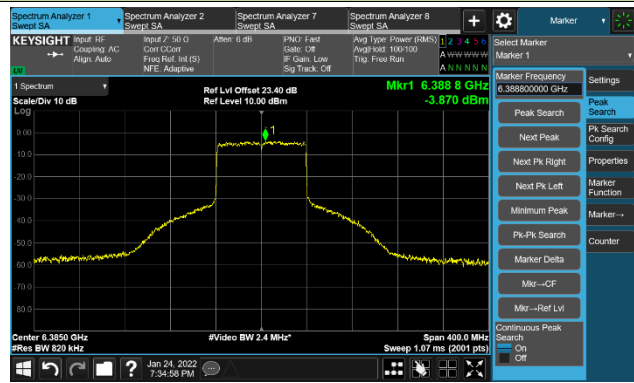

The Mask Data

Channel 227 (7085MHz)

The Reference Level

The Mask Data

802.11ax-HE80 Ant 1

Channel 07 (5985MHz)

The Reference Level

The Mask Data

Channel 55 (6225MHz)

The Reference Level

The Mask Data

Channel 87 (6385MHz)

The Reference Level

The Mask Data

802.11ax-HE80 Ant 1

Channel 103 (6465MHz)

The Reference Level

The Mask Data

Channel 119 (6545MHz)

The Reference Level

The Mask Data

Channel 135 (6625MHz)

The Reference Level

The Mask Data

802.11ax-HE80 Ant 1

Channel 151 (6705MHz)

The Reference Level

The Mask Data

Channel 167 (6785MHz)

The Reference Level

The Mask Data

Channel 183 (6865MHz)