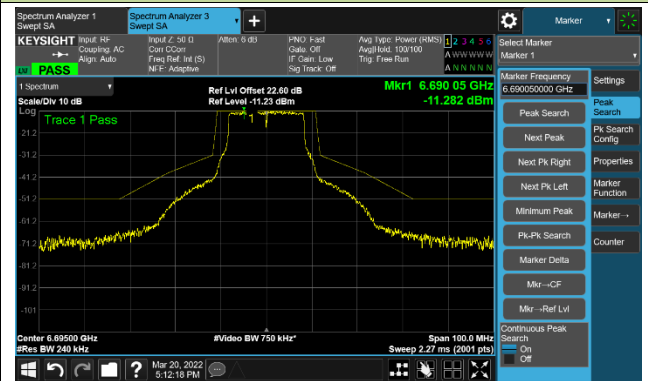

Channel 97 (6435MHz)

The Reference Level

The Mask Data

Channel 105 (6475MHz)

The Reference Level

The Mask Data

Channel 113 (6515MHz)

The Reference Level

The Mask Data

802.11a - Ant 2

Channel 117 (6535MHz)

The Reference Level

The Mask Data

Channel 149 (6695MHz)

The Reference Level

The Mask Data

Channel 181 (6855MHz)

The Reference Level

The Mask Data

802.11a - Ant 2

Channel 185 (6875MHz)

The Reference Level

The Mask Data

Channel 189 (6895MHz)

The Reference Level

The Mask Data

Channel 209 (6995MHz)

The Reference Level

The Mask Data

802.11a - Ant 2

Channel 229 (7095MHz)

The Reference Level