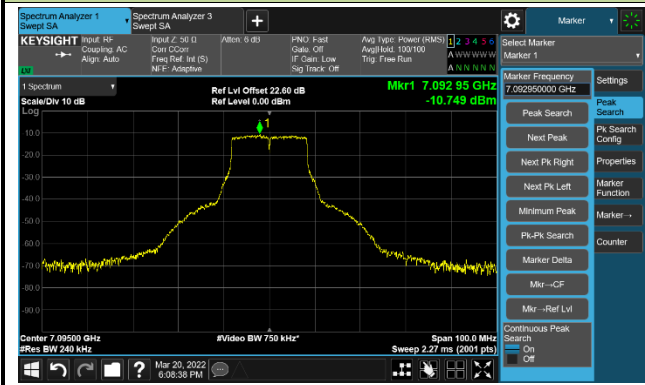

Channel 181 (6855MHz)

The Reference Level

The Mask Data

802.11a - Ant 2

Channel 185 (6875MHz)

The Reference Level

The Mask Data

Channel 189 (6895MHz)

The Reference Level

The Mask Data

Channel 209 (6995MHz)

The Reference Level

The Mask Data

802.11a - Ant 2

Channel 229 (7095MHz)

The Reference Level

The Mask Data