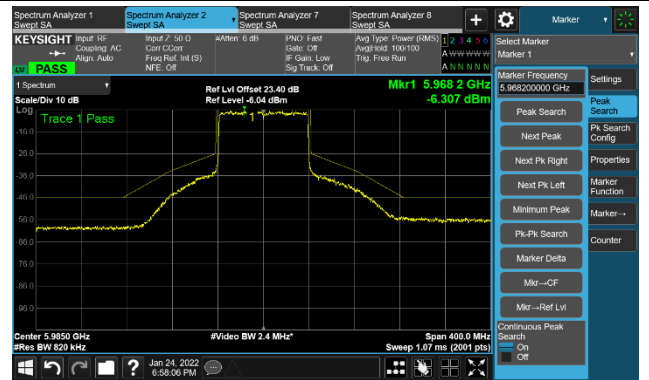

The Reference Level

The Mask Data

802.11ax-HE40 Ant 1

Channel 195 (6925MHz)

The Reference Level

The Mask Data

Channel 211 (7005MHz)

The Reference Level

The Mask Data

Channel 227 (7085MHz)

The Reference Level

The Mask Data

802.11ax-HE80 Ant 1

Channel 07 (5985MHz)

The Reference Level

The Mask Data

Channel 55 (6225MHz)

The Reference Level

The Mask Data

Channel 87 (6385MHz)

The Reference Level

The Mask Data

802.11ax-HE80 Ant 1

Channel 103 (6465MHz)

The Reference Level

The Mask Data

Channel 119 (6545MHz)

The Reference Level

The Mask Data

Channel 135 (6625MHz)

The Reference Level

The Mask Data