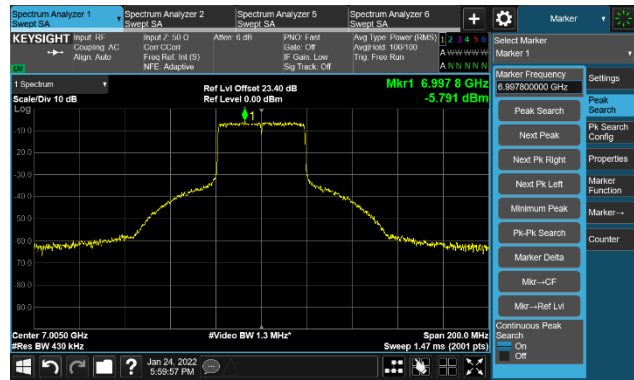

The Reference Level

The Mask Data

802.11ax-HE40 Ant 1

Channel 195 (6925MHz)

The Reference Level

The Mask Data

Channel 211 (7005MHz)

The Reference Level

The Mask Data

Channel 227 (7085MHz)

The Reference Level

The Mask Data

802.11ax-HE80 Ant 1

Channel 07 (5985MHz)

The Reference Level

The Mask Data

Channel 55 (6225MHz)

The Reference Level

The Mask Data

Channel 87 (6385MHz)

The Reference Level

The Mask Data

802.11ax-HE80 Ant 1

Channel 103 (6465MHz)