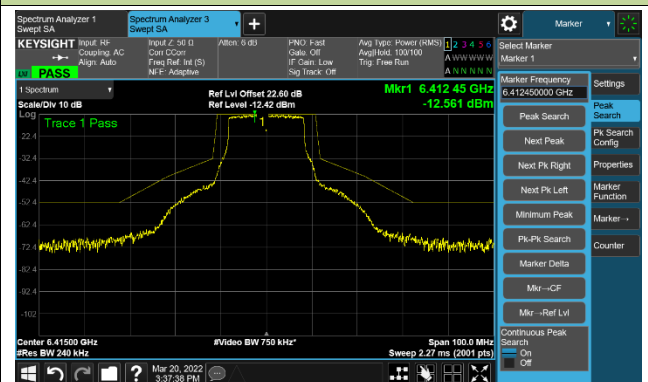

The Reference Level

The Mask Data

Channel 175 (6825MHz)

The Reference Level

The Mask Data

802.11a - Ant 2

Channel 01 (5955MHz)

The Reference Level

The Mask Data

Channel 49 (6195MHz)

The Reference Level

The Mask Data

Channel 93 (6415MHz)

The Reference Level

The Mask Data

802.11a - Ant 2

Channel 97 (6435MHz)

The Reference Level

The Mask Data

Channel 105 (6475MHz)

The Reference Level

The Mask Data

Channel 113 (6515MHz)

The Reference Level