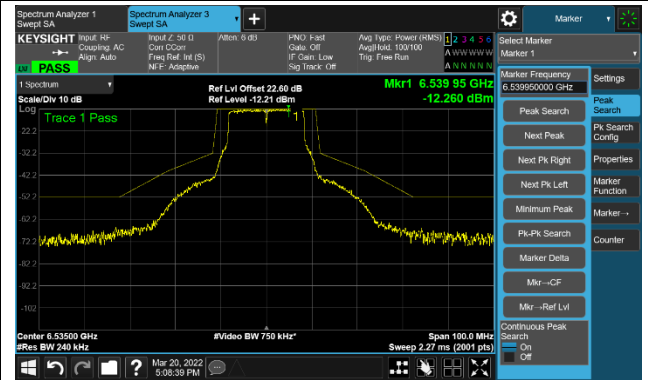

Channel 97 (6435MHz)

The Reference Level

The Mask Data

Channel 105 (6475MHz)

The Reference Level

The Mask Data

Channel 113 (6515MHz)

The Reference Level

The Mask Data

802.11a - Ant 2

Channel 117 (6535MHz)

The Reference Level

The Mask Data

Channel 149 (6695MHz)

The Reference Level

The Mask Data

Channel 181 (6855MHz)

The Reference Level

The Mask Data

802.11a - Ant 2

Channel 185 (6875MHz)

The Reference Level

The Mask Data

Channel 189 (6895MHz)

The Reference Level

The Mask Data

Channel 209 (6995MHz)

The Reference Level

The Mask Data

802.11a - Ant 2

Channel 229 (7095MHz)

The Reference Level