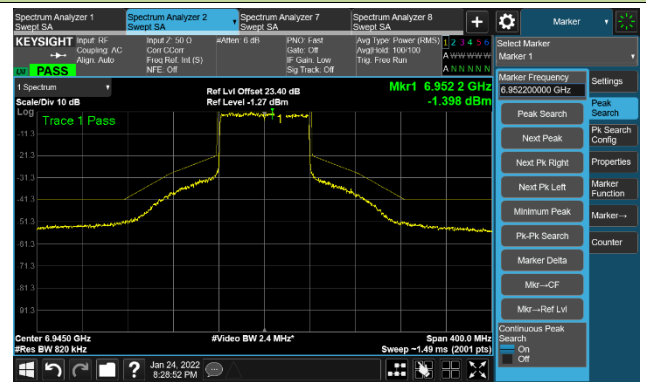

802.11ax-HE80 Ant 1

Channel 151 (6705MHz)

The Reference Level

The Mask Data

Channel 167 (6785MHz)

The Reference Level

The Mask Data

Channel 183 (6865MHz)

The Reference Level

The Mask Data

802.11ax-HE80 Ant 1

Channel 199 (6945MHz)

The Reference Level

The Mask Data

Channel 215 (7025MHz)

The Reference Level

The Mask Data

802.11ax-HE160 Ant 1

Channel 15 (6025MHz)

The Reference Level

The Mask Data

Channel 47 (6185MHz)

The Reference Level

The Mask Data

Channel 79 (6345MHz)

The Reference Level

The Mask Data

802.11ax-HE160 Ant 1

Channel 111 (6505MHz)

The Reference Level

The Mask Data

Channel 143 (6665MHz)