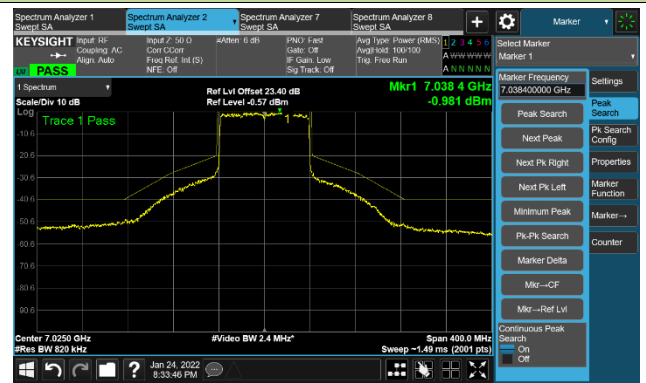

802.11ax-HE80 Ant 1

Channel 151 (6705MHz)

The Reference Level

The Mask Data

Channel 167 (6785MHz)

The Reference Level

The Mask Data

Channel 183 (6865MHz)

The Reference Level

The Mask Data

802.11ax-HE80 Ant 1

Channel 199 (6945MHz)

The Reference Level

The Mask Data

Channel 215 (7025MHz)

The Reference Level

The Mask Data

802.11ax-HE160 Ant 1

Channel 15 (6025MHz)

The Reference Level

The Mask Data

Channel 47 (6185MHz)

The Reference Level

The Mask Data

Channel 79 (6345MHz)

The Reference Level

The Mask Data

802.11ax-HE160 Ant 1

Channel 111 (6505MHz)

The Reference Level

The Mask Data

Channel 143 (6665MHz)