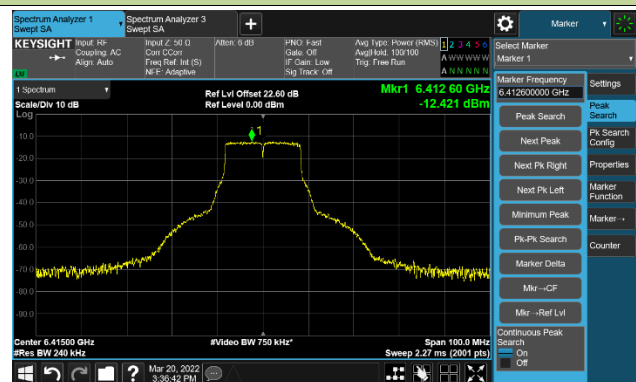

The Reference Level

The Mask Data

Channel 175 (6825MHz)

The Reference Level

The Mask Data

802.11a - Ant 2

Channel 01 (5955MHz)

The Reference Level

The Mask Data

Channel 49 (6195MHz)

The Reference Level

The Mask Data

Channel 93 (6415MHz)

The Reference Level

The Mask Data

802.11a - Ant 2

Channel 97 (6435MHz)

The Reference Level

The Mask Data

Channel 105 (6475MHz)

The Reference Level

The Mask Data

Channel 113 (6515MHz)

The Reference Level