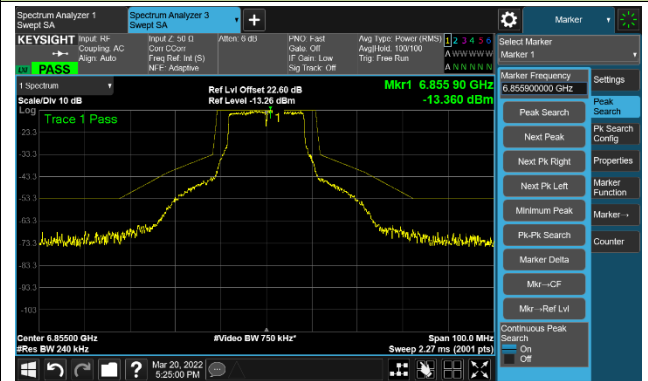

Channel 97 (6435MHz)

The Reference Level

The Mask Data

Channel 105 (6475MHz)

The Reference Level

The Mask Data

Channel 113 (6515MHz)

The Reference Level

The Mask Data

802.11a - Ant 2

Channel 117 (6535MHz)

The Reference Level

The Mask Data

Channel 149 (6695MHz)

The Reference Level

The Mask Data

Channel 181 (6855MHz)

The Reference Level

The Mask Data

802.11a - Ant 2

Channel 185 (6875MHz)

The Reference Level

The Mask Data

Channel 189 (6895MHz)

The Reference Level

The Mask Data

Channel 209 (6995MHz)

The Reference Level

The Mask Data

802.11a - Ant 2

Channel 229 (7095MHz)

The Reference Level