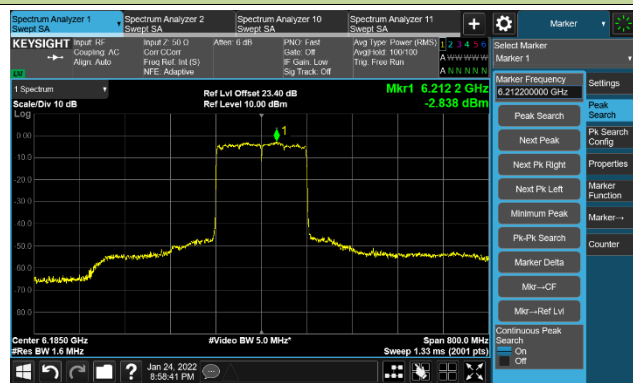

The Reference Level

The Mask Data

802.11ax-HE80 Ant 1

Channel 199 (6945MHz)

The Reference Level

The Mask Data

Channel 215 (7025MHz)

The Reference Level

The Mask Data

802.11ax-HE160 Ant 1

Channel 15 (6025MHz)

The Reference Level

The Mask Data

Channel 47 (6185MHz)

The Reference Level

The Mask Data

Channel 79 (6345MHz)

The Reference Level

The Mask Data

802.11ax-HE160 Ant 1

Channel 111 (6505MHz)

The Reference Level

The Mask Data

Channel 143 (6665MHz)

The Reference Level

The Mask Data

Channel 175 (6825MHz)

The Reference Level

The Mask Data

802.11a - Ant 2

Channel 01 (5955MHz)

The Reference Level