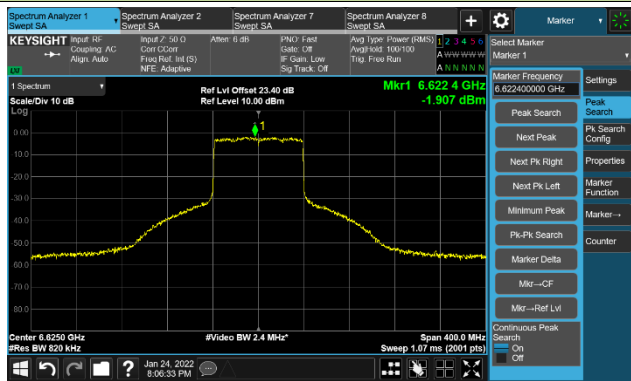

Channel 55 (6225MHz)

The Reference Level

The Mask Data

Channel 87 (6385MHz)

The Reference Level

The Mask Data

802.11ax-HE80 Ant 1

Channel 103 (6465MHz)

The Reference Level

The Mask Data

Channel 119 (6545MHz)

The Reference Level

The Mask Data

Channel 135 (6625MHz)

The Reference Level

The Mask Data

802.11ax-HE80 Ant 1

Channel 151 (6705MHz)

The Reference Level

The Mask Data

Channel 167 (6785MHz)

The Reference Level

The Mask Data

Channel 183 (6865MHz)

The Reference Level

The Mask Data

802.11ax-HE80 Ant 1

Channel 199 (6945MHz)

The Reference Level

The Mask Data

Channel 215 (7025MHz)

The Reference Level