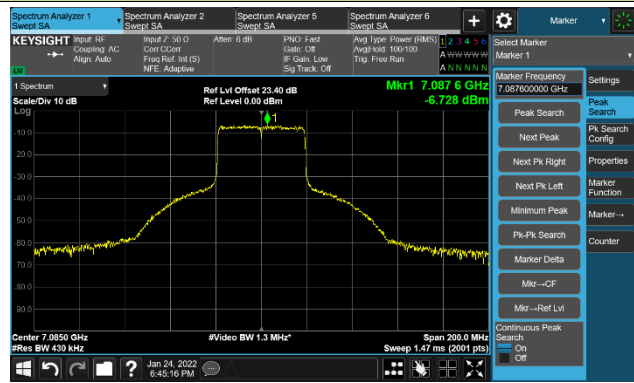

802.11ax-HE40 Ant 1

Channel 123 (6565MHz)

The Reference Level

The Mask Data

Channel 147 (6885MHz)

The Reference Level

The Mask Data

Channel 187 (6885MHz)

The Reference Level

The Mask Data

802.11ax-HE40 Ant 1

Channel 195 (6925MHz)

The Reference Level

The Mask Data

Channel 211 (7005MHz)

The Reference Level

The Mask Data

Channel 227 (7085MHz)

The Reference Level

The Mask Data

802.11ax-HE80 Ant 1

Channel 07 (5985MHz)

The Reference Level

The Mask Data

Channel 55 (6225MHz)

The Reference Level

The Mask Data

Channel 87 (6385MHz)

The Reference Level

The Mask Data

802.11ax-HE80 Ant 1

Channel 103 (6465MHz)