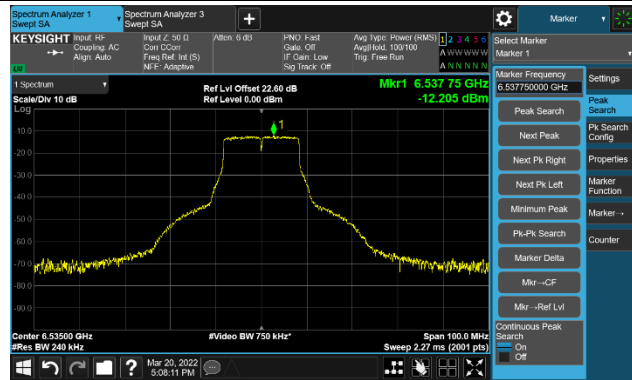

The Mask Data

Channel 49 (6195MHz)

The Reference Level

The Mask Data

Channel 93 (6415MHz)

The Reference Level

The Mask Data

802.11a - Ant 2

Channel 97 (6435MHz)

The Reference Level

The Mask Data

Channel 105 (6475MHz)

The Reference Level

The Mask Data

Channel 113 (6515MHz)

The Reference Level

The Mask Data

802.11a - Ant 2

Channel 117 (6535MHz)

The Reference Level

The Mask Data

Channel 149 (6695MHz)

The Reference Level

The Mask Data