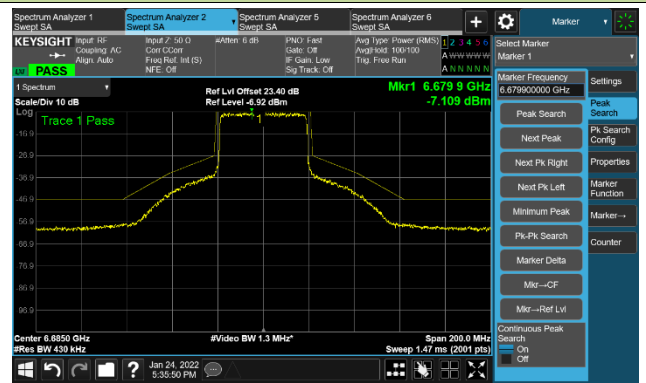

802.11ax-HE40 Ant 1

Channel 123 (6565MHz)

The Reference Level

The Mask Data

Channel 147 (6885MHz)

The Reference Level

The Mask Data

Channel 187 (6885MHz)

The Reference Level

The Mask Data

802.11ax-HE40 Ant 1

Channel 195 (6925MHz)

The Reference Level

The Mask Data

Channel 211 (7005MHz)

The Reference Level

The Mask Data

Channel 227 (7085MHz)

The Reference Level

The Mask Data

802.11ax-HE80 Ant 1

Channel 07 (5985MHz)

The Reference Level

The Mask Data