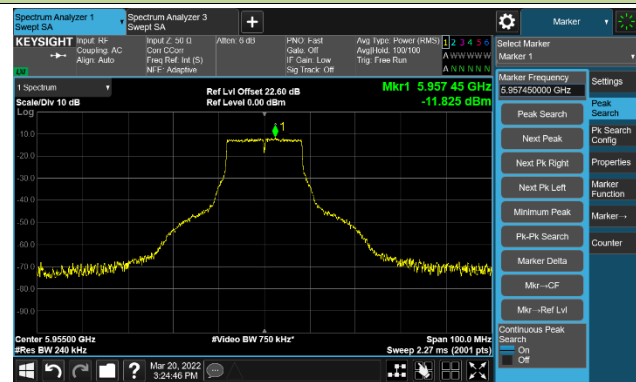

Channel 79 (6345MHz)

The Reference Level

The Mask Data

802.11ax-HE160 Ant 1

Channel 111 (6505MHz)

The Reference Level

The Mask Data

Channel 143 (6665MHz)

The Reference Level

The Mask Data

Channel 175 (6825MHz)

The Reference Level

The Mask Data

802.11a - Ant 2

Channel 01 (5955MHz)

The Reference Level

The Mask Data

Channel 49 (6195MHz)

The Reference Level

The Mask Data

Channel 93 (6415MHz)

The Reference Level

The Mask Data

802.11a - Ant 2

Channel 97 (6435MHz)

The Reference Level

The Mask Data

Channel 105 (6475MHz)

The Reference Level

The Mask Data

Channel 113 (6515MHz)

The Reference Level