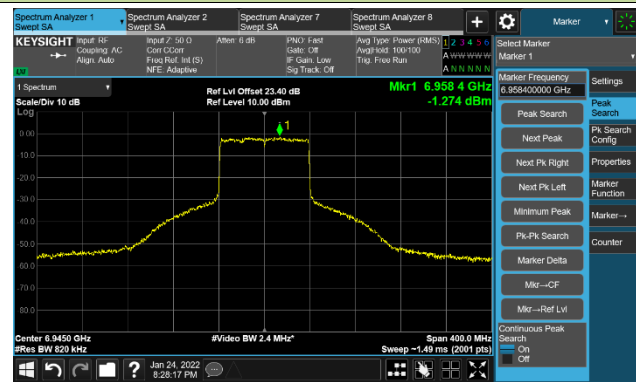

802.11ax-HE80 Ant 1

Channel 151 (6705MHz)

The Reference Level

The Mask Data

Channel 167 (6785MHz)

The Reference Level

The Mask Data

Channel 183 (6865MHz)

The Reference Level

The Mask Data

802.11ax-HE80 Ant 1

Channel 199 (6945MHz)

The Reference Level

The Mask Data

Channel 215 (7025MHz)

The Reference Level

The Mask Data

802.11ax-HE160 Ant 1

Channel 15 (6025MHz)

The Reference Level

The Mask Data

Channel 47 (6185MHz)

The Reference Level

The Mask Data

Channel 79 (6345MHz)

The Reference Level

The Mask Data

802.11ax-HE160 Ant 1

Channel 111 (6505MHz)

The Reference Level

The Mask Data

Channel 143 (6665MHz)