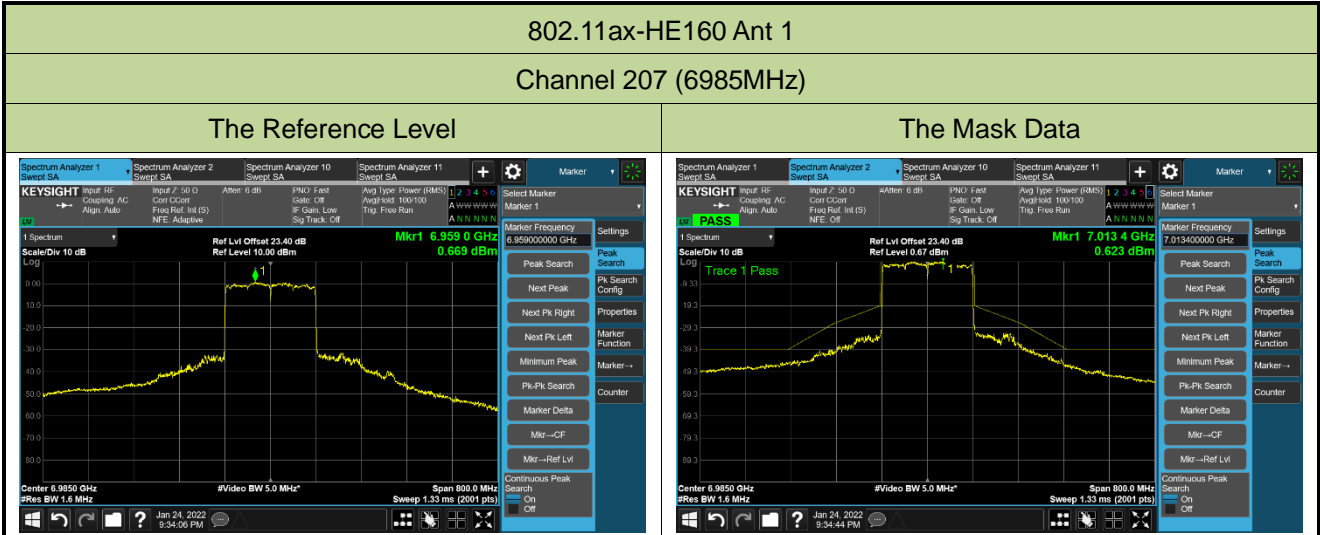

Channel 79 (6345MHz)

The Reference Level

The Mask Data

802.11ax-HE160 Ant 1

Channel 111 (6505MHz)

The Reference Level

The Mask Data

Channel 143 (6665MHz)

The Reference Level

The Mask Data

Channel 175 (6825MHz)

The Reference Level

The Mask Data

802.11a - Ant 2

Channel 01 (5955MHz)

The Reference Level

The Mask Data

Channel 49 (6195MHz)

The Reference Level

The Mask Data

Channel 93 (6415MHz)

The Reference Level

The Mask Data

802.11a - Ant 2

Channel 97 (6435MHz)

The Reference Level

The Mask Data

Channel 105 (6475MHz)

The Reference Level

The Mask Data

Channel 113 (6515MHz)

The Reference Level