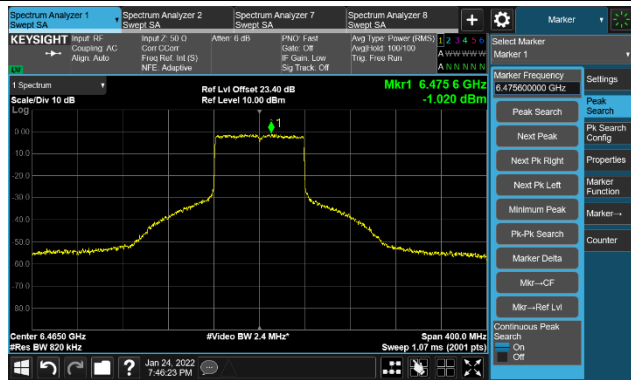

The Mask Data

Channel 227 (7085MHz)

The Reference Level

The Mask Data

802.11ax-HE80 Ant 1

Channel 07 (5985MHz)

The Reference Level

The Mask Data

Channel 55 (6225MHz)

The Reference Level

The Mask Data

Channel 87 (6385MHz)

The Reference Level

The Mask Data

802.11ax-HE80 Ant 1

Channel 103 (6465MHz)

The Reference Level

The Mask Data

Channel 119 (6545MHz)

The Reference Level

The Mask Data

Channel 135 (6625MHz)

The Reference Level

The Mask Data

802.11ax-HE80 Ant 1

Channel 151 (6705MHz)

The Reference Level

The Mask Data

Channel 167 (6785MHz)

The Reference Level

The Mask Data

Channel 183 (6865MHz)