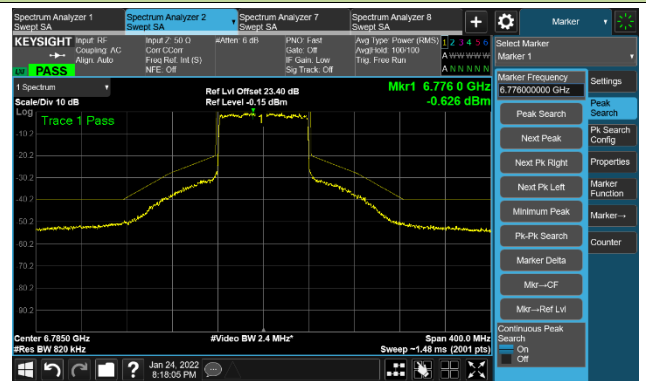

The Reference Level

The Mask Data

Channel 119 (6545MHz)

The Reference Level

The Mask Data

Channel 135 (6625MHz)

The Reference Level

The Mask Data

802.11ax-HE80 Ant 1

Channel 151 (6705MHz)

The Reference Level

The Mask Data

Channel 167 (6785MHz)

The Reference Level

The Mask Data

Channel 183 (6865MHz)

The Reference Level

The Mask Data

802.11ax-HE80 Ant 1

Channel 199 (6945MHz)

The Reference Level

The Mask Data

Channel 215 (7025MHz)

The Reference Level