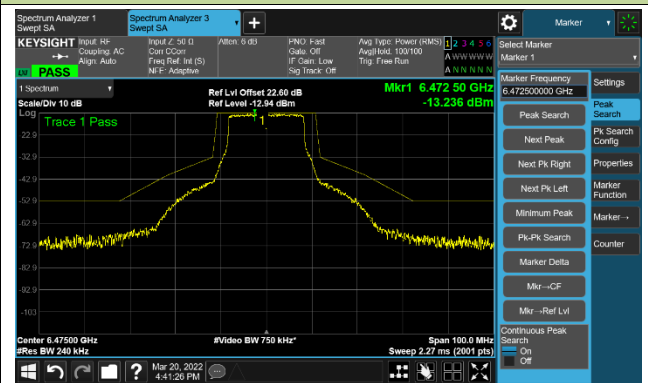

The Mask Data

Channel 49 (6195MHz)

The Reference Level

The Mask Data

Channel 93 (6415MHz)

The Reference Level

The Mask Data

802.11a - Ant 2

Channel 97 (6435MHz)

The Reference Level

The Mask Data

Channel 105 (6475MHz)

The Reference Level

The Mask Data

Channel 113 (6515MHz)

The Reference Level

The Mask Data

802.11a - Ant 2

Channel 117 (6535MHz)

The Reference Level

The Mask Data

Channel 149 (6695MHz)

The Reference Level

The Mask Data