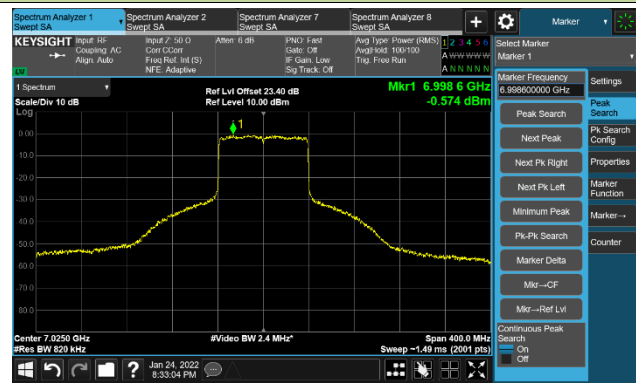

802.11ax-HE80 Ant 1

Channel 151 (6705MHz)

The Reference Level

The Mask Data

Channel 167 (6785MHz)

The Reference Level

The Mask Data

Channel 183 (6865MHz)

The Reference Level

The Mask Data

802.11ax-HE80 Ant 1

Channel 199 (6945MHz)

The Reference Level

The Mask Data

Channel 215 (7025MHz)

The Reference Level

The Mask Data

802.11ax-HE160 Ant 1

Channel 15 (6025MHz)

The Reference Level

The Mask Data

Channel 47 (6185MHz)

The Reference Level

The Mask Data

Channel 79 (6345MHz)

The Reference Level

The Mask Data

802.11ax-HE160 Ant 1

Channel 111 (6505MHz)

The Reference Level

The Mask Data

Channel 143 (6665MHz)