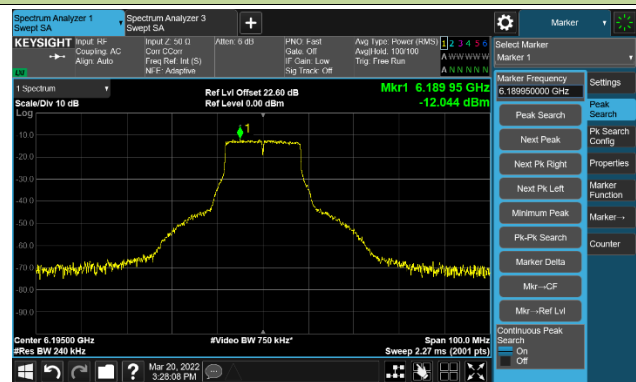

Channel 79 (6345MHz)

The Reference Level

The Mask Data

802.11ax-HE160 Ant 1

Channel 111 (6505MHz)

The Reference Level

The Mask Data

Channel 143 (6665MHz)

The Reference Level

The Mask Data

Channel 175 (6825MHz)

The Reference Level

The Mask Data

802.11a - Ant 2

Channel 01 (5955MHz)

The Reference Level

The Mask Data

Channel 49 (6195MHz)

The Reference Level

The Mask Data

Channel 93 (6415MHz)

The Reference Level

The Mask Data

802.11a - Ant 2

Channel 97 (6435MHz)

The Reference Level

The Mask Data

Channel 105 (6475MHz)

The Reference Level

The Mask Data

Channel 113 (6515MHz)

The Reference Level