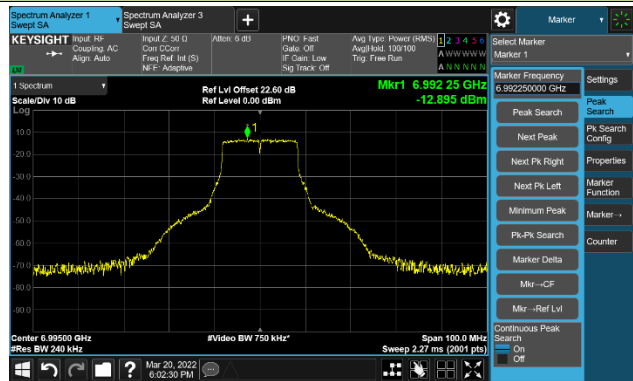

Channel 181 (6855MHz)

The Reference Level

The Mask Data

802.11a - Ant 2

Channel 185 (6875MHz)

The Reference Level

The Mask Data

Channel 189 (6895MHz)

The Reference Level

The Mask Data

Channel 209 (6995MHz)

The Reference Level

The Mask Data

802.11a - Ant 2

Channel 229 (7095MHz)

The Reference Level

The Mask Data