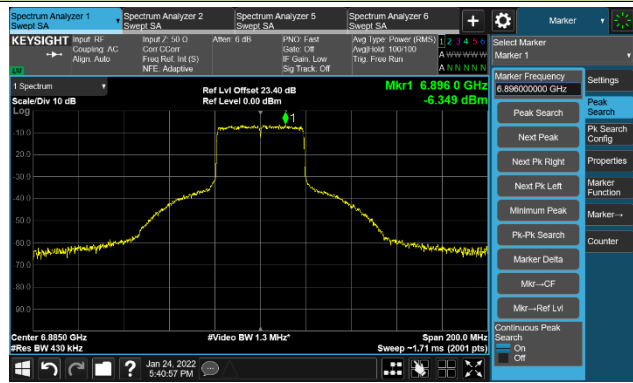

802.11ax-HE40 Ant 1

Channel 123 (6565MHz)

The Reference Level

The Mask Data

Channel 147 (6885MHz)

The Reference Level

The Mask Data

Channel 187 (6885MHz)

The Reference Level

The Mask Data

802.11ax-HE40 Ant 1

Channel 195 (6925MHz)

The Reference Level

The Mask Data

Channel 211 (7005MHz)

The Reference Level

The Mask Data

Channel 227 (7085MHz)

The Reference Level

The Mask Data

802.11ax-HE80 Ant 1

Channel 07 (5985MHz)

The Reference Level

The Mask Data