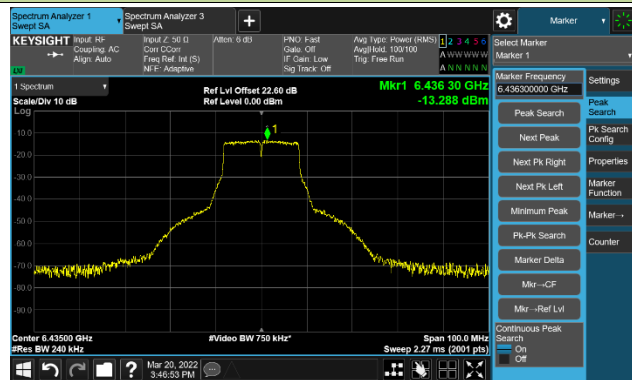

The Reference Level

The Mask Data

Channel 175 (6825MHz)

The Reference Level

The Mask Data

802.11a - Ant 2

Channel 01 (5955MHz)

The Reference Level

The Mask Data

Channel 49 (6195MHz)

The Reference Level

The Mask Data

Channel 93 (6415MHz)

The Reference Level

The Mask Data

802.11a - Ant 2

Channel 97 (6435MHz)

The Reference Level

The Mask Data

Channel 105 (6475MHz)

The Reference Level

The Mask Data

Channel 113 (6515MHz)

The Reference Level