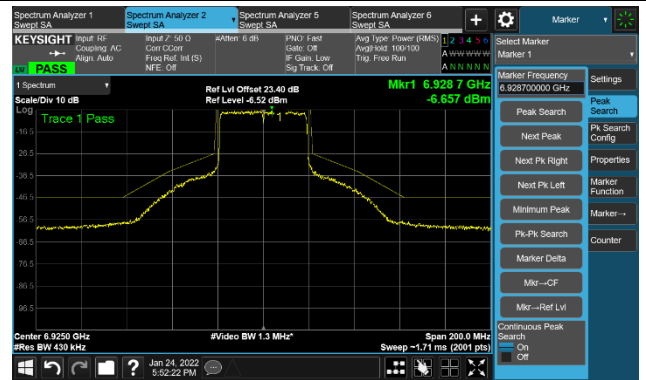

802.11ax-HE40 Ant 1

Channel 123 (6565MHz)

The Reference Level

The Mask Data

Channel 147 (6885MHz)

The Reference Level

The Mask Data

Channel 187 (6885MHz)

The Reference Level

The Mask Data

802.11ax-HE40 Ant 1

Channel 195 (6925MHz)

The Reference Level

The Mask Data

Channel 211 (7005MHz)

The Reference Level

The Mask Data

Channel 227 (7085MHz)

The Reference Level

The Mask Data

802.11ax-HE80 Ant 1

Channel 07 (5985MHz)

The Reference Level

The Mask Data

Channel 55 (6225MHz)

The Reference Level

The Mask Data

Channel 87 (6385MHz)

The Reference Level

The Mask Data

802.11ax-HE80 Ant 1

Channel 103 (6465MHz)