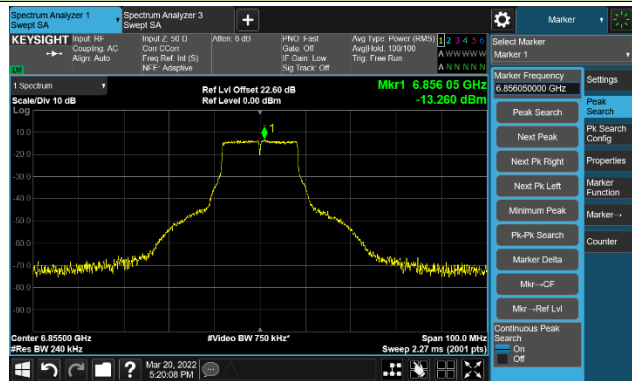

Channel 97 (6435MHz)

The Reference Level

The Mask Data

Channel 105 (6475MHz)

The Reference Level

The Mask Data

Channel 113 (6515MHz)

The Reference Level

The Mask Data

802.11a - Ant 2

Channel 117 (6535MHz)

The Reference Level

The Mask Data

Channel 149 (6695MHz)

The Reference Level

The Mask Data

Channel 181 (6855MHz)

The Reference Level

The Mask Data

802.11a - Ant 2

Channel 185 (6875MHz)

The Reference Level

The Mask Data

Channel 189 (6895MHz)

The Reference Level

The Mask Data

Channel 209 (6995MHz)

The Reference Level

The Mask Data

802.11a - Ant 2

Channel 229 (7095MHz)

The Reference Level