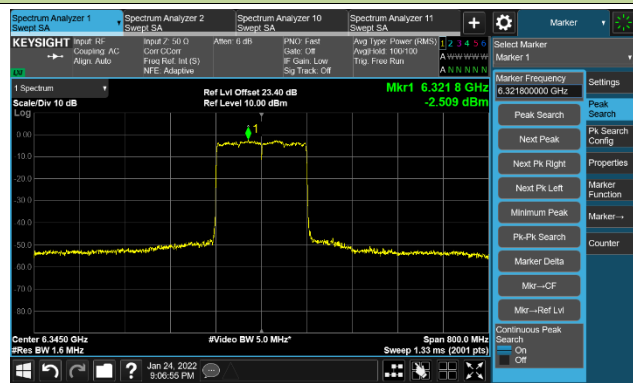

The Reference Level

The Mask Data

802.11ax-HE80 Ant 1

Channel 199 (6945MHz)

The Reference Level

The Mask Data

Channel 215 (7025MHz)

The Reference Level

The Mask Data

802.11ax-HE160 Ant 1

Channel 15 (6025MHz)

The Reference Level

The Mask Data

Channel 47 (6185MHz)

The Reference Level

The Mask Data

Channel 79 (6345MHz)

The Reference Level

The Mask Data

802.11ax-HE160 Ant 1

Channel 111 (6505MHz)

The Reference Level

The Mask Data

Channel 143 (6665MHz)

The Reference Level

The Mask Data

Channel 175 (6825MHz)

The Reference Level

The Mask Data

802.11a - Ant 2

Channel 01 (5955MHz)

The Reference Level