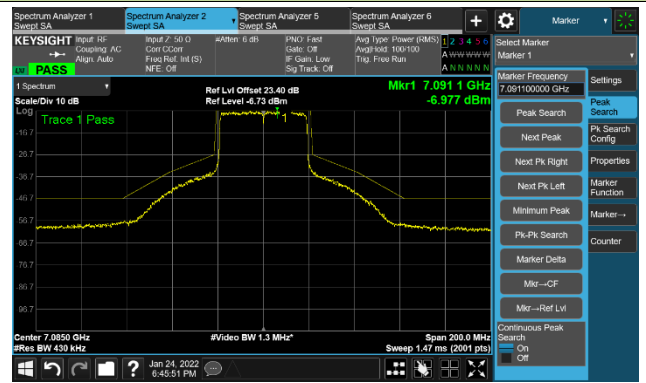

The Reference Level

The Mask Data

802.11ax-HE40 Ant 1

Channel 195 (6925MHz)

The Reference Level

The Mask Data

Channel 211 (7005MHz)

The Reference Level

The Mask Data

Channel 227 (7085MHz)

The Reference Level

The Mask Data

802.11ax-HE80 Ant 1

Channel 07 (5985MHz)

The Reference Level

The Mask Data

Channel 55 (6225MHz)

The Reference Level

The Mask Data

Channel 87 (6385MHz)

The Reference Level

The Mask Data

802.11ax-HE80 Ant 1

Channel 103 (6465MHz)

The Reference Level

The Mask Data

Channel 119 (6545MHz)

The Reference Level

The Mask Data

Channel 135 (6625MHz)

The Reference Level

The Mask Data