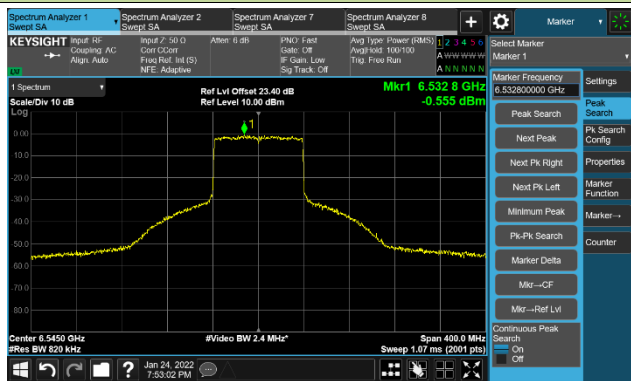

Channel 55 (6225MHz)

The Reference Level

The Mask Data

Channel 87 (6385MHz)

The Reference Level

The Mask Data

802.11ax-HE80 Ant 1

Channel 103 (6465MHz)

The Reference Level

The Mask Data

Channel 119 (6545MHz)

The Reference Level

The Mask Data

Channel 135 (6625MHz)

The Reference Level

The Mask Data

802.11ax-HE80 Ant 1

Channel 151 (6705MHz)

The Reference Level

The Mask Data

Channel 167 (6785MHz)

The Reference Level

The Mask Data

Channel 183 (6865MHz)

The Reference Level

The Mask Data

802.11ax-HE80 Ant 1

Channel 199 (6945MHz)

The Reference Level

The Mask Data

Channel 215 (7025MHz)

The Reference Level