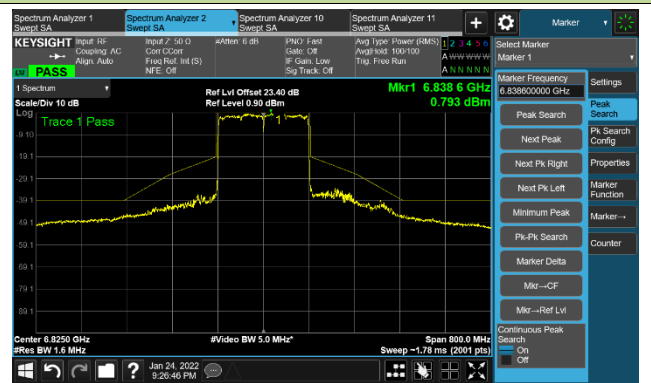

Channel 79 (6345MHz)

The Reference Level

The Mask Data

802.11ax-HE160 Ant 1

Channel 111 (6505MHz)

The Reference Level

The Mask Data

Channel 143 (6665MHz)

The Reference Level

The Mask Data

Channel 175 (6825MHz)

The Reference Level

The Mask Data

802.11a - Ant 2

Channel 01 (5955MHz)

The Reference Level

The Mask Data

Channel 49 (6195MHz)

The Reference Level

The Mask Data

Channel 93 (6415MHz)

The Reference Level

The Mask Data

802.11a - Ant 2

Channel 97 (6435MHz)

The Reference Level

The Mask Data

Channel 105 (6475MHz)

The Reference Level

The Mask Data

Channel 113 (6515MHz)

The Reference Level