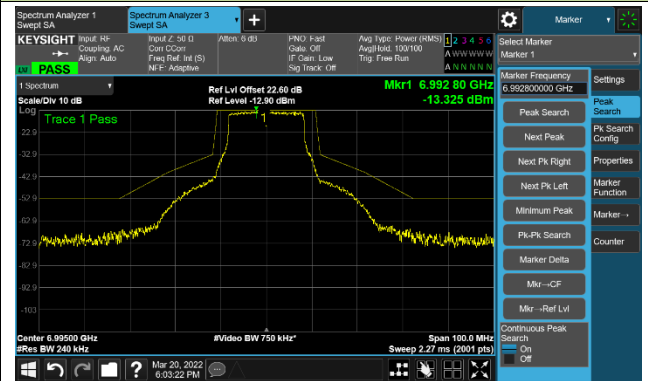

Channel 181 (6855MHz)

The Reference Level

The Mask Data

802.11a - Ant 2

Channel 185 (6875MHz)

The Reference Level

The Mask Data

Channel 189 (6895MHz)

The Reference Level

The Mask Data

Channel 209 (6995MHz)

The Reference Level

The Mask Data

802.11a - Ant 2

Channel 229 (7095MHz)

The Reference Level

The Mask Data