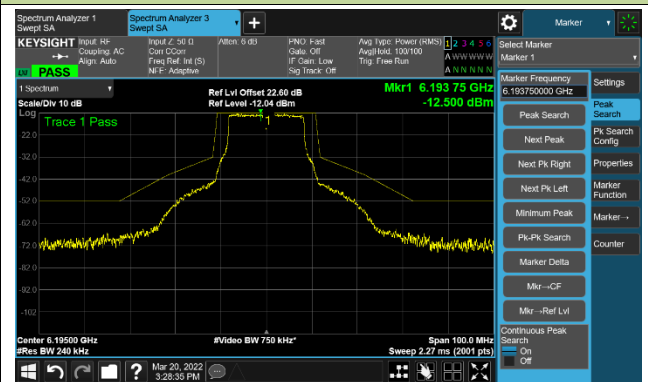

The Reference Level

The Mask Data

Channel 175 (6825MHz)

The Reference Level

The Mask Data

802.11a - Ant 2

Channel 01 (5955MHz)

The Reference Level

The Mask Data

Channel 49 (6195MHz)

The Reference Level

The Mask Data

Channel 93 (6415MHz)

The Reference Level

The Mask Data

802.11a - Ant 2

Channel 97 (6435MHz)

The Reference Level

The Mask Data

Channel 105 (6475MHz)

The Reference Level

The Mask Data

Channel 113 (6515MHz)

The Reference Level