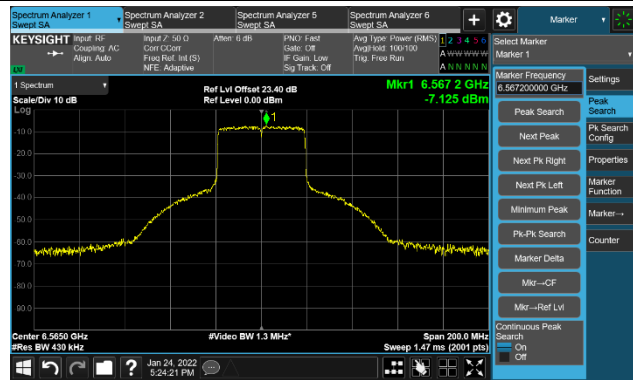

802.11ax-HE40 Ant 1

Channel 123 (6565MHz)

The Reference Level

The Mask Data

Channel 147 (6885MHz)

The Reference Level

The Mask Data

Channel 187 (6885MHz)

The Reference Level

The Mask Data

802.11ax-HE40 Ant 1

Channel 195 (6925MHz)

The Reference Level

The Mask Data

Channel 211 (7005MHz)

The Reference Level

The Mask Data

Channel 227 (7085MHz)

The Reference Level

The Mask Data

802.11ax-HE80 Ant 1

Channel 07 (5985MHz)

The Reference Level

The Mask Data