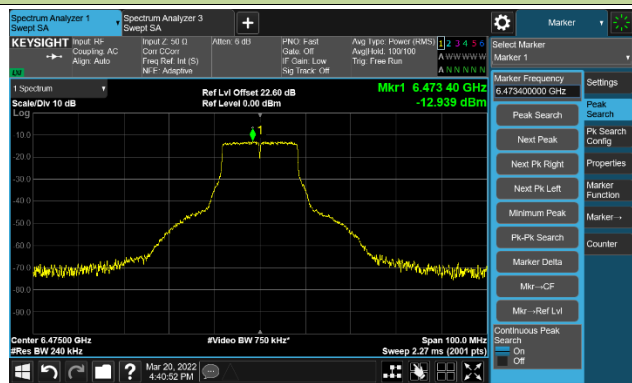

The Mask Data

Channel 49 (6195MHz)

The Reference Level

The Mask Data

Channel 93 (6415MHz)

The Reference Level

The Mask Data

802.11a - Ant 2

Channel 97 (6435MHz)

The Reference Level

The Mask Data

Channel 105 (6475MHz)

The Reference Level

The Mask Data

Channel 113 (6515MHz)

The Reference Level

The Mask Data

802.11a - Ant 2

Channel 117 (6535MHz)

The Reference Level

The Mask Data

Channel 149 (6695MHz)

The Reference Level

The Mask Data