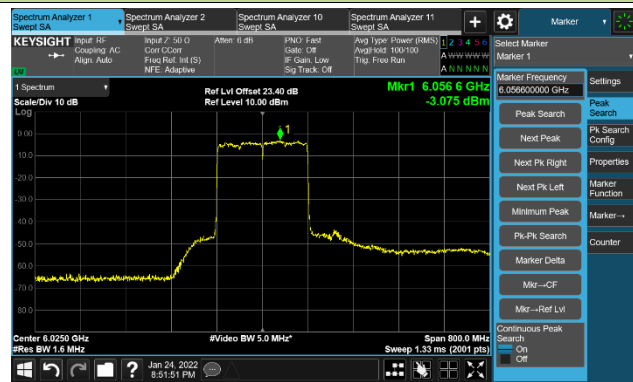

802.11ax-HE80 Ant 1

Channel 151 (6705MHz)

The Reference Level

The Mask Data

Channel 167 (6785MHz)

The Reference Level

The Mask Data

Channel 183 (6865MHz)

The Reference Level

The Mask Data

802.11ax-HE80 Ant 1

Channel 199 (6945MHz)

The Reference Level

The Mask Data

Channel 215 (7025MHz)

The Reference Level

The Mask Data

802.11ax-HE160 Ant 1

Channel 15 (6025MHz)

The Reference Level

The Mask Data

Channel 47 (6185MHz)

The Reference Level

The Mask Data

Channel 79 (6345MHz)

The Reference Level

The Mask Data

802.11ax-HE160 Ant 1

Channel 111 (6505MHz)

The Reference Level

The Mask Data

Channel 143 (6665MHz)