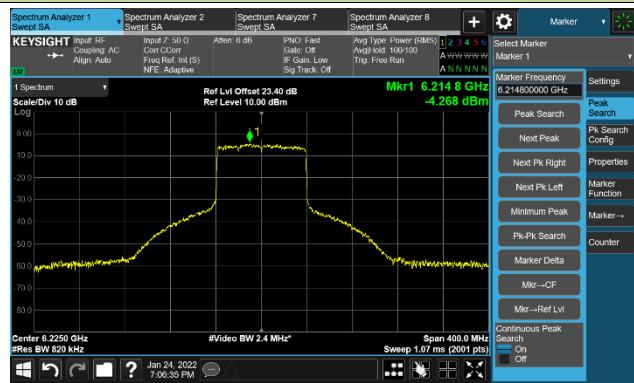

The Reference Level

The Mask Data

802.11ax-HE40 Ant 1

Channel 195 (6925MHz)

The Reference Level

The Mask Data

Channel 211 (7005MHz)

The Reference Level

The Mask Data

Channel 227 (7085MHz)

The Reference Level

The Mask Data

802.11ax-HE80 Ant 1

Channel 07 (5985MHz)

The Reference Level

The Mask Data

Channel 55 (6225MHz)

The Reference Level

The Mask Data

Channel 87 (6385MHz)

The Reference Level

The Mask Data

802.11ax-HE80 Ant 1

Channel 103 (6465MHz)

The Reference Level

The Mask Data

Channel 119 (6545MHz)

The Reference Level

The Mask Data

Channel 135 (6625MHz)

The Reference Level

The Mask Data