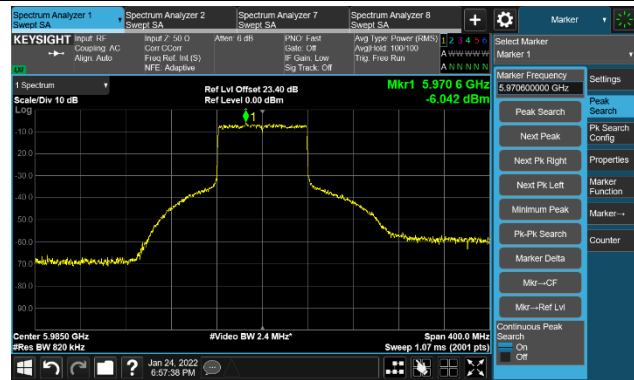

The Mask Data

Channel 227 (7085MHz)

The Reference Level

The Mask Data

802.11ax-HE80 Ant 1

Channel 07 (5985MHz)

The Reference Level

The Mask Data

Channel 55 (6225MHz)

The Reference Level

The Mask Data

Channel 87 (6385MHz)

The Reference Level

The Mask Data

802.11ax-HE80 Ant 1

Channel 103 (6465MHz)

The Reference Level

The Mask Data

Channel 119 (6545MHz)

The Reference Level

The Mask Data

Channel 135 (6625MHz)

The Reference Level

The Mask Data