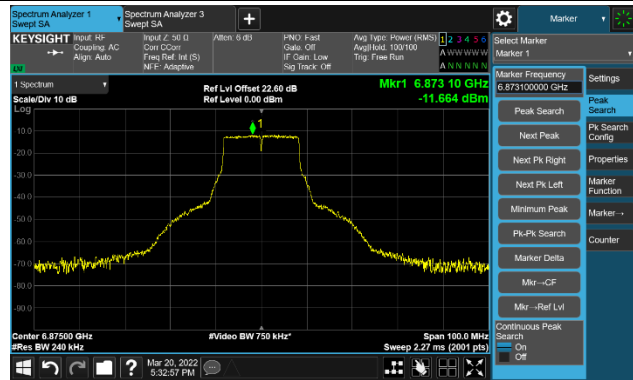

The Mask Data

802.11a - Ant 2

Channel 117 (6535MHz)

The Reference Level

The Mask Data

Channel 149 (6695MHz)

The Reference Level

The Mask Data

Channel 181 (6855MHz)

The Reference Level

The Mask Data

802.11a - Ant 2

Channel 185 (6875MHz)

The Reference Level

The Mask Data

Channel 189 (6895MHz)

The Reference Level

The Mask Data

Channel 209 (6995MHz)

The Reference Level

The Mask Data

802.11a - Ant 2

Channel 229 (7095MHz)

The Reference Level