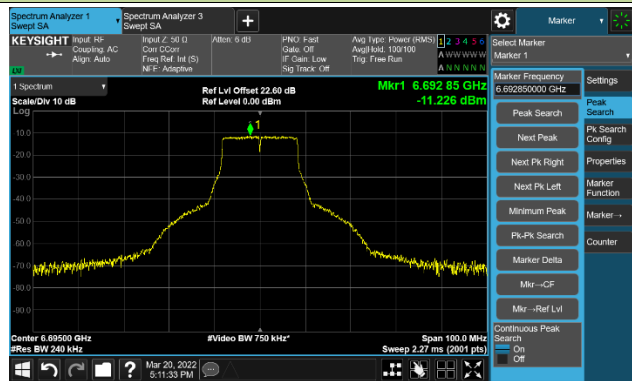

Channel 97 (6435MHz)

The Reference Level

The Mask Data

Channel 105 (6475MHz)

The Reference Level

The Mask Data

Channel 113 (6515MHz)

The Reference Level

The Mask Data

802.11a - Ant 2

Channel 117 (6535MHz)

The Reference Level

The Mask Data

Channel 149 (6695MHz)

The Reference Level

The Mask Data

Channel 181 (6855MHz)

The Reference Level

The Mask Data

802.11a - Ant 2

Channel 185 (6875MHz)

The Reference Level

The Mask Data

Channel 189 (6895MHz)

The Reference Level

The Mask Data

Channel 209 (6995MHz)

The Reference Level

The Mask Data

802.11a - Ant 2

Channel 229 (7095MHz)

The Reference Level