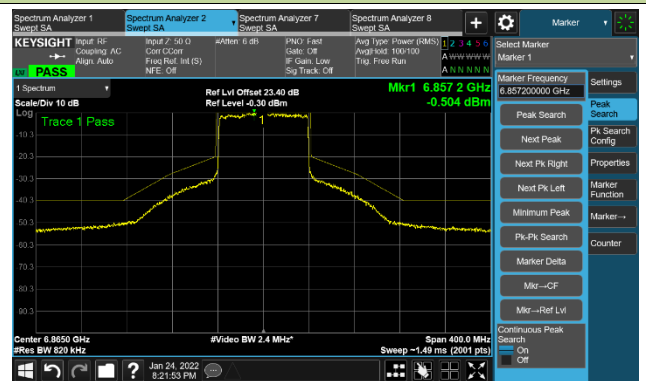

The Reference Level

The Mask Data

Channel 119 (6545MHz)

The Reference Level

The Mask Data

Channel 135 (6625MHz)

The Reference Level

The Mask Data

802.11ax-HE80 Ant 1

Channel 151 (6705MHz)

The Reference Level

The Mask Data

Channel 167 (6785MHz)

The Reference Level

The Mask Data

Channel 183 (6865MHz)

The Reference Level

The Mask Data

802.11ax-HE80 Ant 1

Channel 199 (6945MHz)

The Reference Level

The Mask Data

Channel 215 (7025MHz)

The Reference Level

The Mask Data

802.11ax-HE160 Ant 1

Channel 15 (6025MHz)

The Reference Level

The Mask Data

Channel 47 (6185MHz)

The Reference Level

The Mask Data