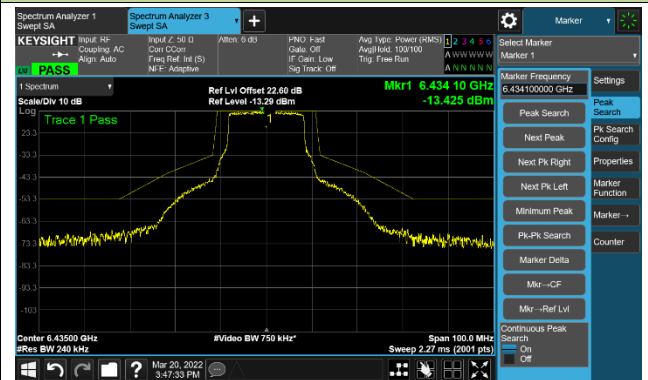

The Reference Level

The Mask Data

Channel 175 (6825MHz)

The Reference Level

The Mask Data

802.11a - Ant 2

Channel 01 (5955MHz)

The Reference Level

The Mask Data

Channel 49 (6195MHz)

The Reference Level

The Mask Data

Channel 93 (6415MHz)

The Reference Level

The Mask Data

802.11a - Ant 2

Channel 97 (6435MHz)

The Reference Level

The Mask Data

Channel 105 (6475MHz)

The Reference Level

The Mask Data

Channel 113 (6515MHz)

The Reference Level