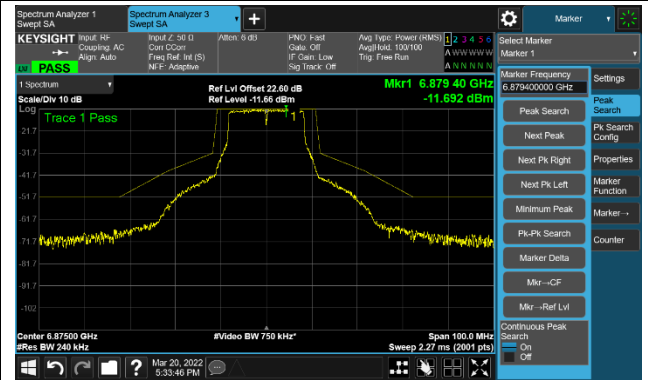

The Mask Data

802.11a - Ant 2

Channel 117 (6535MHz)

The Reference Level

The Mask Data

Channel 149 (6695MHz)

The Reference Level

The Mask Data

Channel 181 (6855MHz)

The Reference Level

The Mask Data

802.11a - Ant 2

Channel 185 (6875MHz)

The Reference Level

The Mask Data

Channel 189 (6895MHz)

The Reference Level

The Mask Data

Channel 209 (6995MHz)

The Reference Level

The Mask Data

802.11a - Ant 2

Channel 229 (7095MHz)

The Reference Level