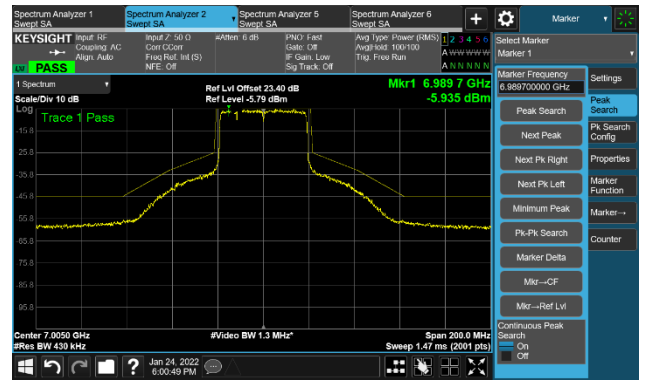

802.11ax-HE40 Ant 1

Channel 123 (6565MHz)

The Reference Level

The Mask Data

Channel 147 (6885MHz)

The Reference Level

The Mask Data

Channel 187 (6885MHz)

The Reference Level

The Mask Data

802.11ax-HE40 Ant 1

Channel 195 (6925MHz)

The Reference Level

The Mask Data

Channel 211 (7005MHz)

The Reference Level

The Mask Data

Channel 227 (7085MHz)

The Reference Level

The Mask Data

802.11ax-HE80 Ant 1

Channel 07 (5985MHz)

The Reference Level

The Mask Data

Channel 55 (6225MHz)

The Reference Level

The Mask Data

Channel 87 (6385MHz)

The Reference Level

The Mask Data

802.11ax-HE80 Ant 1

Channel 103 (6465MHz)