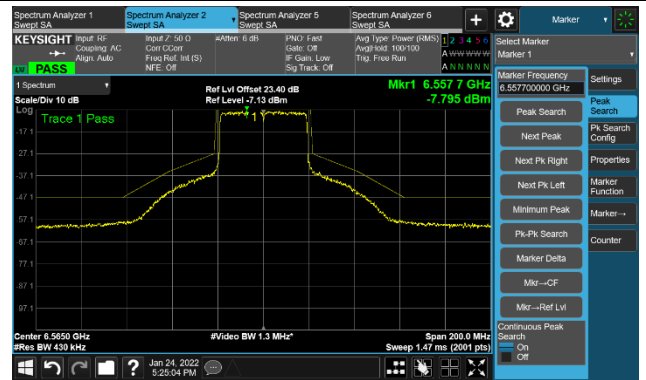

802.11ax-HE40 Ant 1

Channel 123 (6565MHz)

The Reference Level

The Mask Data

Channel 147 (6885MHz)

The Reference Level

The Mask Data

Channel 187 (6885MHz)

The Reference Level

The Mask Data

802.11ax-HE40 Ant 1

Channel 195 (6925MHz)

The Reference Level

The Mask Data

Channel 211 (7005MHz)

The Reference Level

The Mask Data

Channel 227 (7085MHz)

The Reference Level

The Mask Data

802.11ax-HE80 Ant 1

Channel 07 (5985MHz)

The Reference Level

The Mask Data