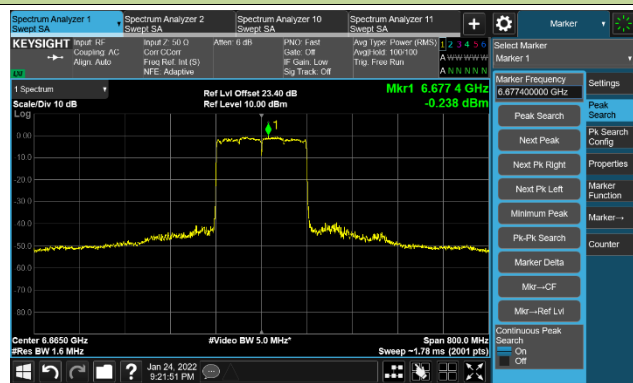

The Mask Data

802.11ax-HE160 Ant 1

Channel 15 (6025MHz)

The Reference Level

The Mask Data

Channel 47 (6185MHz)

The Reference Level

The Mask Data

Channel 79 (6345MHz)

The Reference Level

The Mask Data

802.11ax-HE160 Ant 1

Channel 111 (6505MHz)

The Reference Level

The Mask Data

Channel 143 (6665MHz)

The Reference Level

The Mask Data

Channel 175 (6825MHz)

The Reference Level

The Mask Data

802.11a - Ant 2

Channel 01 (5955MHz)

The Reference Level

The Mask Data

Channel 49 (6195MHz)

The Reference Level

The Mask Data

Channel 93 (6415MHz)

The Reference Level

The Mask Data

802.11a - Ant 2