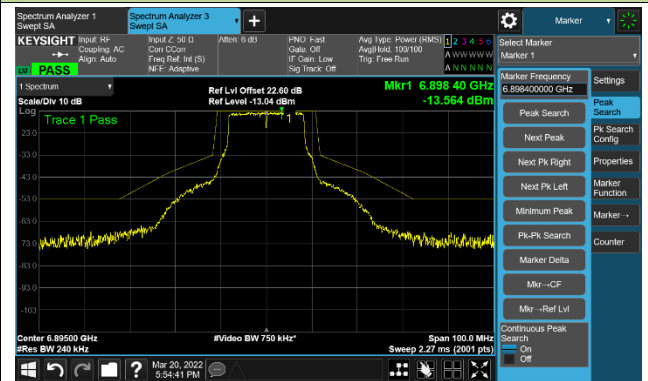

The Mask Data

802.11a - Ant 2

Channel 117 (6535MHz)

The Reference Level

The Mask Data

Channel 149 (6695MHz)

The Reference Level

The Mask Data

Channel 181 (6855MHz)

The Reference Level

The Mask Data

802.11a - Ant 2

Channel 185 (6875MHz)

The Reference Level

The Mask Data

Channel 189 (6895MHz)

The Reference Level

The Mask Data

Channel 209 (6995MHz)

The Reference Level

The Mask Data

802.11a - Ant 2

Channel 229 (7095MHz)

The Reference Level