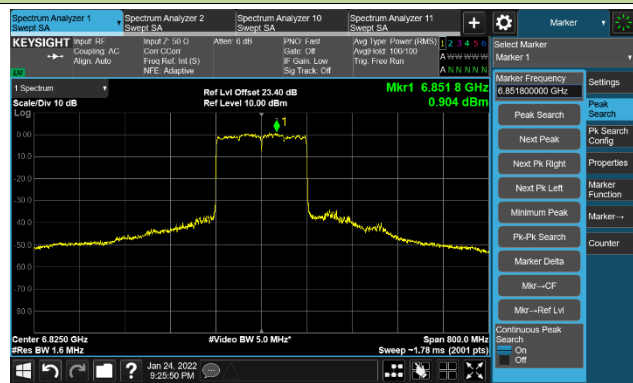

Channel 79 (6345MHz)

The Reference Level

The Mask Data

802.11ax-HE160 Ant 1

Channel 111 (6505MHz)

The Reference Level

The Mask Data

Channel 143 (6665MHz)

The Reference Level

The Mask Data

Channel 175 (6825MHz)

The Reference Level

The Mask Data

802.11a - Ant 2

Channel 01 (5955MHz)

The Reference Level

The Mask Data

Channel 49 (6195MHz)

The Reference Level

The Mask Data

Channel 93 (6415MHz)

The Reference Level

The Mask Data

802.11a - Ant 2

Channel 97 (6435MHz)

The Reference Level

The Mask Data

Channel 105 (6475MHz)

The Reference Level

The Mask Data

Channel 113 (6515MHz)

The Reference Level