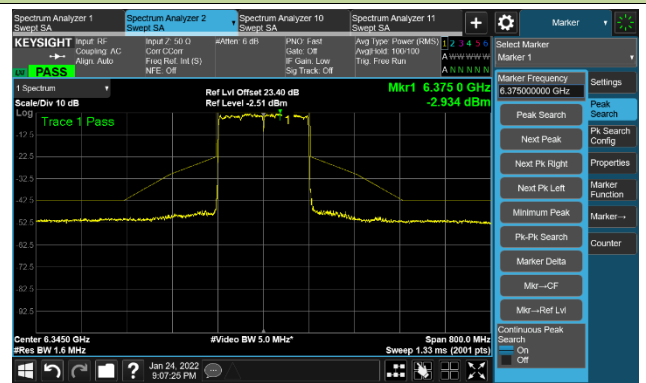

The Reference Level

The Mask Data

802.11ax-HE80 Ant 1

Channel 199 (6945MHz)

The Reference Level

The Mask Data

Channel 215 (7025MHz)

The Reference Level

The Mask Data

802.11ax-HE160 Ant 1

Channel 15 (6025MHz)

The Reference Level

The Mask Data

Channel 47 (6185MHz)

The Reference Level

The Mask Data

Channel 79 (6345MHz)

The Reference Level

The Mask Data

802.11ax-HE160 Ant 1

Channel 111 (6505MHz)

The Reference Level

The Mask Data

Channel 143 (6665MHz)

The Reference Level

The Mask Data

Channel 175 (6825MHz)

The Reference Level

The Mask Data

802.11a - Ant 2

Channel 01 (5955MHz)

The Reference Level