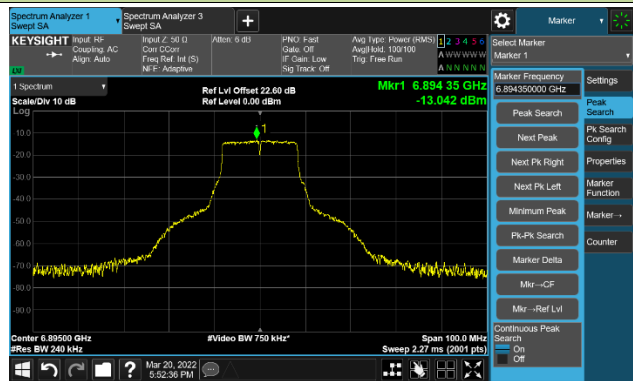

The Mask Data

802.11a - Ant 2

Channel 117 (6535MHz)

The Reference Level

The Mask Data

Channel 149 (6695MHz)

The Reference Level

The Mask Data

Channel 181 (6855MHz)

The Reference Level

The Mask Data

802.11a - Ant 2

Channel 185 (6875MHz)

The Reference Level

The Mask Data

Channel 189 (6895MHz)

The Reference Level

The Mask Data

Channel 209 (6995MHz)

The Reference Level

The Mask Data

802.11a - Ant 2

Channel 229 (7095MHz)

The Reference Level