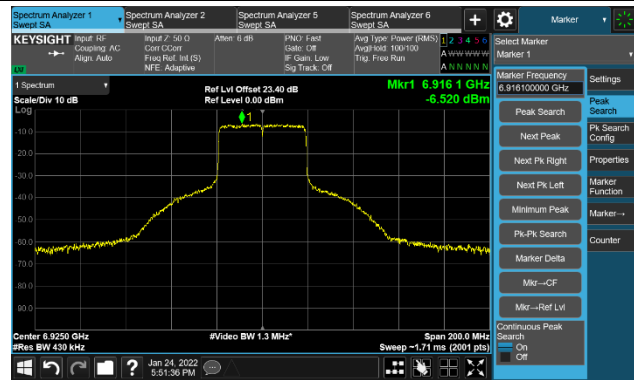

The Reference Level

The Mask Data

802.11ax-HE40 Ant 1

Channel 195 (6925MHz)

The Reference Level

The Mask Data

Channel 211 (7005MHz)

The Reference Level

The Mask Data

Channel 227 (7085MHz)

The Reference Level

The Mask Data

802.11ax-HE80 Ant 1

Channel 07 (5985MHz)

The Reference Level

The Mask Data

Channel 55 (6225MHz)

The Reference Level

The Mask Data

Channel 87 (6385MHz)

The Reference Level

The Mask Data

802.11ax-HE80 Ant 1

Channel 103 (6465MHz)