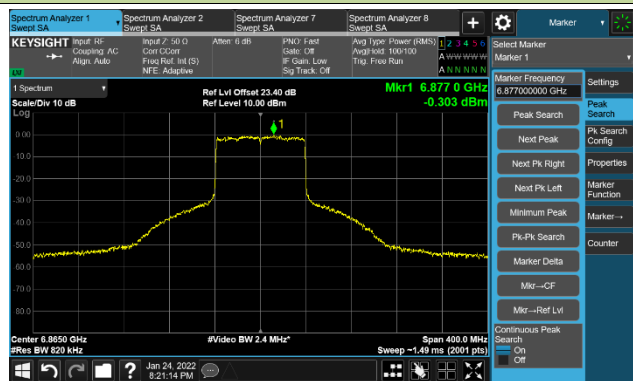

The Reference Level

The Mask Data

Channel 119 (6545MHz)

The Reference Level

The Mask Data

Channel 135 (6625MHz)

The Reference Level

The Mask Data

802.11ax-HE80 Ant 1

Channel 151 (6705MHz)

The Reference Level

The Mask Data

Channel 167 (6785MHz)

The Reference Level

The Mask Data

Channel 183 (6865MHz)

The Reference Level

The Mask Data

802.11ax-HE80 Ant 1

Channel 199 (6945MHz)

The Reference Level

The Mask Data

Channel 215 (7025MHz)

The Reference Level

The Mask Data

802.11ax-HE160 Ant 1

Channel 15 (6025MHz)

The Reference Level

The Mask Data

Channel 47 (6185MHz)

The Reference Level

The Mask Data