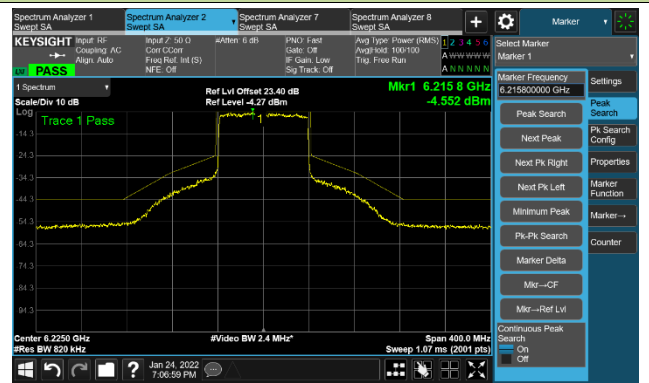

The Reference Level

The Mask Data

802.11ax-HE40 Ant 1

Channel 195 (6925MHz)

The Reference Level

The Mask Data

Channel 211 (7005MHz)

The Reference Level

The Mask Data

Channel 227 (7085MHz)

The Reference Level

The Mask Data

802.11ax-HE80 Ant 1

Channel 07 (5985MHz)

The Reference Level

The Mask Data

Channel 55 (6225MHz)

The Reference Level

The Mask Data

Channel 87 (6385MHz)

The Reference Level

The Mask Data

802.11ax-HE80 Ant 1

Channel 103 (6465MHz)

The Reference Level

The Mask Data

Channel 119 (6545MHz)

The Reference Level

The Mask Data

Channel 135 (6625MHz)

The Reference Level

The Mask Data