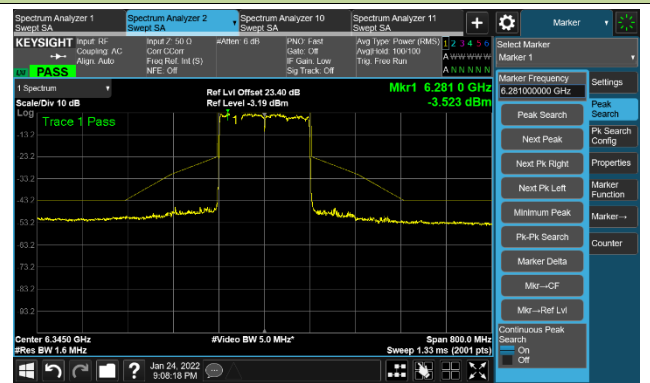

802.11ax-HE160 Ant 0

Channel 15 (6025MHz)

The Reference Level

The Mask Data

Channel 47 (6185MHz)

The Reference Level

The Mask Data

Channel 79 (6345MHz)

The Reference Level

The Mask Data

802.11ax-HE160 Ant 0

Channel 111 (6505MHz)

The Reference Level

The Mask Data

Channel 143 (6665MHz)

The Reference Level

The Mask Data

Channel 175 (6825MHz)

The Reference Level

The Mask Data

802.11ax-HE160 Ant 0

Channel 207 (6985MHz)

The Reference Level

The Mask Data