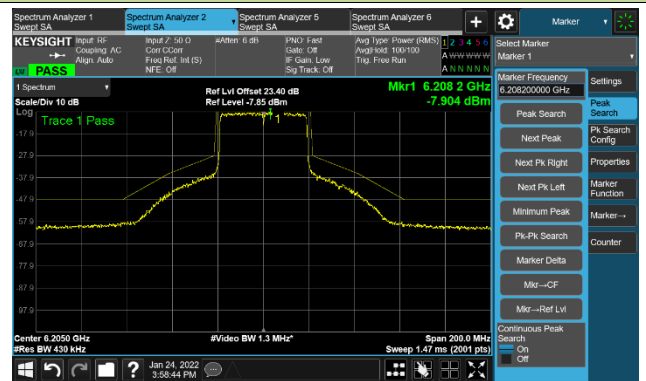

The Mask Data

Channel 209 (6995MHz)

The Reference Level

The Mask Data

802.11ax-HE20 Ant 1

Channel 229 (7095MHz)

The Reference Level

The Mask Data

802.11ax-HE40 Ant 1

Channel 03 (5965MHz)

The Reference Level

The Mask Data

Channel 51 (6205MHz)

The Reference Level

The Mask Data

Channel 91 (6405MHz)

The Reference Level

The Mask Data

802.11ax-HE40 Ant 1

Channel 99 (6445MHz)

The Reference Level

The Mask Data

Channel 107 (6485MHz)

The Reference Level

The Mask Data

Channel 115 (6525MHz)

The Reference Level

The Mask Data