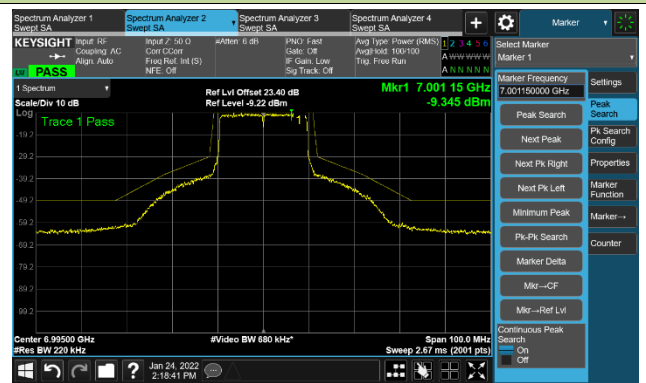

The Reference Level

The Mask Data

802.11ax-HE20 Ant 1

Channel 185 (6875MHz)

The Reference Level

The Mask Data

Channel 189 (6895MHz)

The Reference Level

The Mask Data

Channel 209 (6995MHz)

The Reference Level

The Mask Data

802.11ax-HE20 Ant 1

Channel 229 (7095MHz)

The Reference Level

The Mask Data

802.11ax-HE40 Ant 1

Channel 03 (5965MHz)

The Reference Level

The Mask Data

Channel 51 (6205MHz)

The Reference Level

The Mask Data

Channel 91 (6405MHz)

The Reference Level

The Mask Data

802.11ax-HE40 Ant 1

Channel 99 (6445MHz)

The Reference Level

The Mask Data

Channel 107 (6485MHz)

The Reference Level