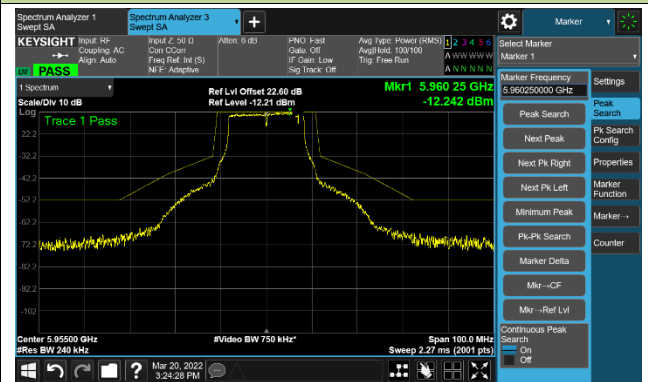

The Reference Level

The Mask Data

802.11ax-HE160 Ant 0

Channel 111 (6505MHz)

The Reference Level

The Mask Data

Channel 143 (6665MHz)

The Reference Level

The Mask Data

Channel 175 (6825MHz)

The Reference Level

The Mask Data

802.11ax-HE160 Ant 0

Channel 207 (6985MHz)

The Reference Level

The Mask Data

802.11a - Ant 1

Channel 01 (5955MHz)

The Reference Level

The Mask Data

Channel 49 (6195MHz)

The Reference Level

The Mask Data

Channel 93 (6415MHz)

The Reference Level

The Mask Data

802.11a - Ant 1

Channel 97 (6435MHz)

The Reference Level

The Mask Data

Channel 105 (6475MHz)

The Reference Level