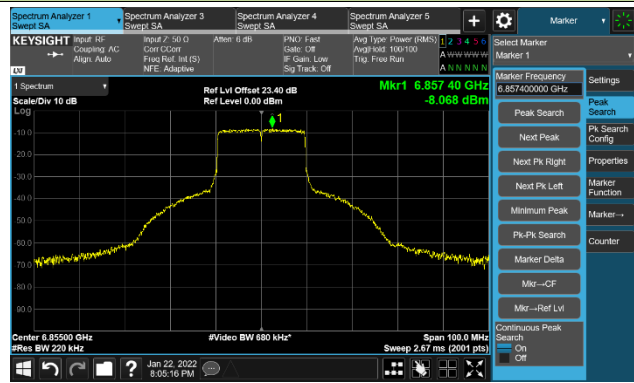

The Reference Level

The Mask Data

Channel 105 (6475MHz)

The Reference Level

The Mask Data

Channel 113 (6515MHz)

The Reference Level

The Mask Data

802.11ax-HE20 Ant 1

Channel 117 (6535MHz)

The Reference Level

The Mask Data

Channel 149 (695MHz)

The Reference Level

The Mask Data

Channel 181 (685MHz)

The Reference Level

The Mask Data

802.11ax-HE20 Ant 1

Channel 185 (6875MHz)

The Reference Level

The Mask Data

Channel 189 (6895MHz)

The Reference Level

The Mask Data

Channel 209 (6995MHz)

The Reference Level

The Mask Data

802.11ax-HE20 Ant 1

Channel 229 (7095MHz)

The Reference Level

The Mask Data