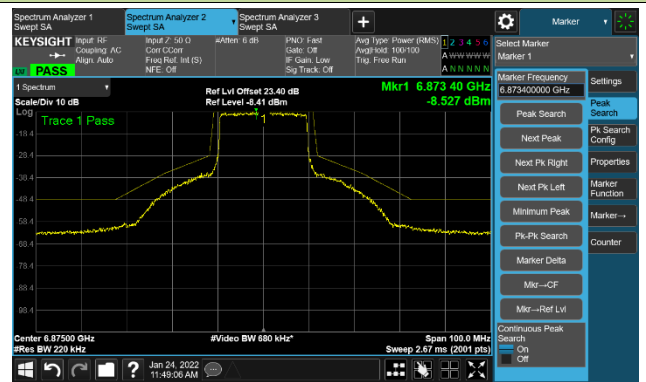

802.11ax-HE20 Ant 1

Channel 117 (6535MHz)

The Reference Level

The Mask Data

Channel 149 (695MHz)

The Reference Level

The Mask Data

Channel 181 (685MHz)

The Reference Level

The Mask Data

802.11ax-HE20 Ant 1

Channel 185 (6875MHz)

The Reference Level

The Mask Data

Channel 189 (6895MHz)

The Reference Level

The Mask Data

Channel 209 (6995MHz)

The Reference Level

The Mask Data

802.11ax-HE20 Ant 1

Channel 229 (7095MHz)

The Reference Level

The Mask Data