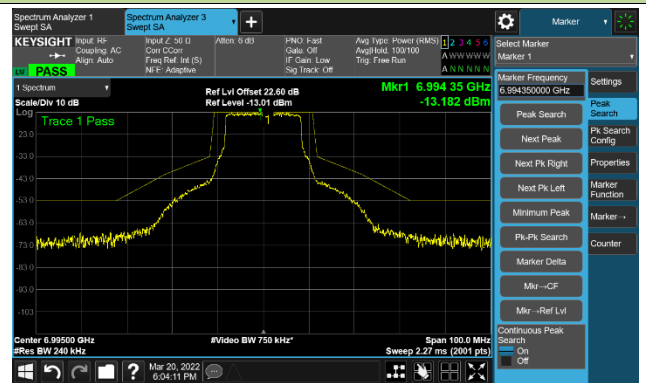

Channel 149 (6695MHz)

The Reference Level

The Mask Data

Channel 181 (6855MHz)

The Reference Level

The Mask Data

802.11a - Ant 1

Channel 185 (6875MHz)

The Reference Level

The Mask Data

Channel 189 (6895MHz)

The Reference Level

The Mask Data

Channel 209 (6995MHz)

The Reference Level

The Mask Data

802.11a - Ant 1

Channel 229 (7095MHz)

The Reference Level

The Mask Data

802.11ax-HE20 - Ant 1

Channel 01 (5955MHz)

The Reference Level

The Mask Data