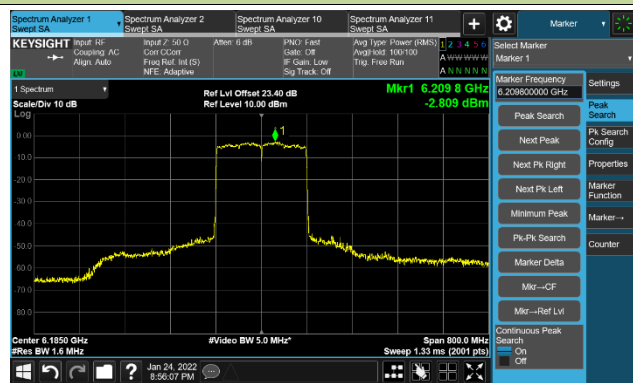

802.11ax-HE160 Ant 0

Channel 15 (6025MHz)

The Reference Level

The Mask Data

Channel 47 (6185MHz)

The Reference Level

The Mask Data

Channel 79 (6345MHz)

The Reference Level

The Mask Data

802.11ax-HE160 Ant 0

Channel 111 (6505MHz)

The Reference Level

The Mask Data

Channel 143 (6665MHz)

The Reference Level

The Mask Data

Channel 175 (6825MHz)

The Reference Level

The Mask Data

802.11ax-HE160 Ant 0

Channel 207 (6985MHz)

The Reference Level

The Mask Data