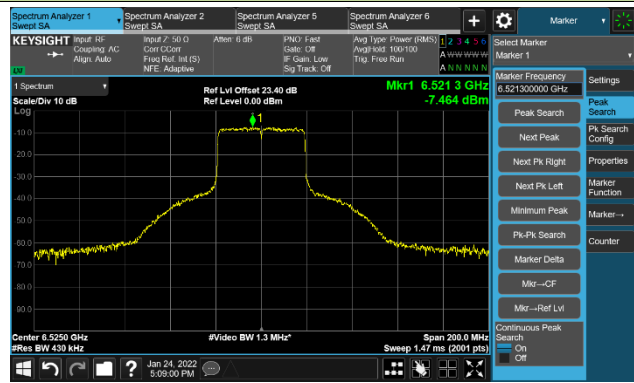

The Mask Data

Channel 209 (6995MHz)

The Reference Level

The Mask Data

802.11ax-HE20 Ant 1

Channel 229 (7095MHz)

The Reference Level

The Mask Data

802.11ax-HE40 Ant 1

Channel 03 (5965MHz)

The Reference Level

The Mask Data

Channel 51 (6205MHz)

The Reference Level

The Mask Data

Channel 91 (6405MHz)

The Reference Level

The Mask Data

802.11ax-HE40 Ant 1

Channel 99 (6445MHz)

The Reference Level

The Mask Data

Channel 107 (6485MHz)

The Reference Level

The Mask Data

Channel 115 (6525MHz)

The Reference Level

The Mask Data