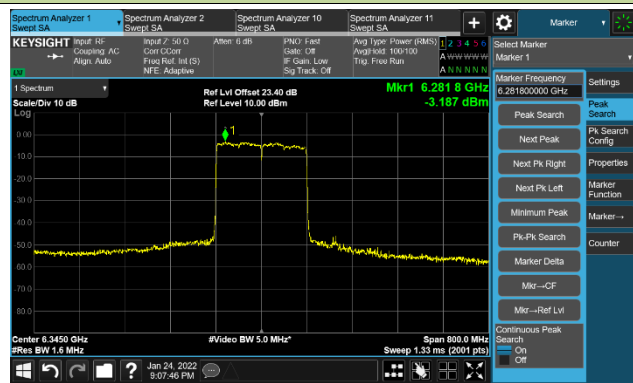

802.11ax-HE160 Ant 0

Channel 15 (6025MHz)

The Reference Level

The Mask Data

Channel 47 (6185MHz)

The Reference Level

The Mask Data

Channel 79 (6345MHz)

The Reference Level

The Mask Data

802.11ax-HE160 Ant 0

Channel 111 (6505MHz)

The Reference Level

The Mask Data

Channel 143 (6665MHz)

The Reference Level

The Mask Data

Channel 175 (6825MHz)

The Reference Level

The Mask Data

802.11ax-HE160 Ant 0

Channel 207 (6985MHz)

The Reference Level

The Mask Data