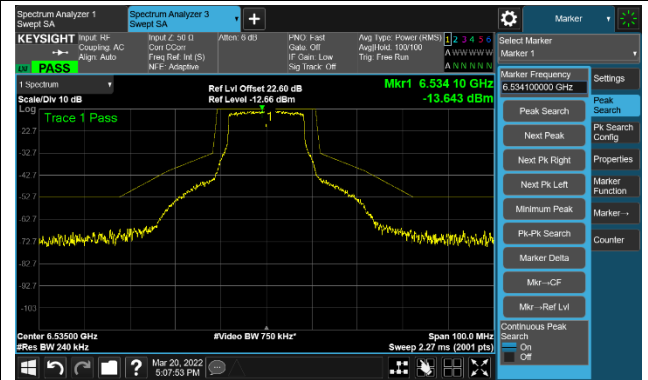

The Reference Level

The Mask Data

802.11a - Ant 1

Channel 97 (6435MHz)

The Reference Level

The Mask Data

Channel 105 (6475MHz)

The Reference Level

The Mask Data

Channel 113 (6515MHz)

The Reference Level

The Mask Data

802.11a - Ant 1

Channel 117 (6535MHz)

The Reference Level

The Mask Data

Channel 149 (6695MHz)

The Reference Level

The Mask Data

Channel 181 (6855MHz)

The Reference Level

The Mask Data

802.11a - Ant 1

Channel 185 (6875MHz)

The Reference Level

The Mask Data

Channel 189 (6895MHz)

The Reference Level

The Mask Data

Channel 209 (6995MHz)

The Reference Level

The Mask Data