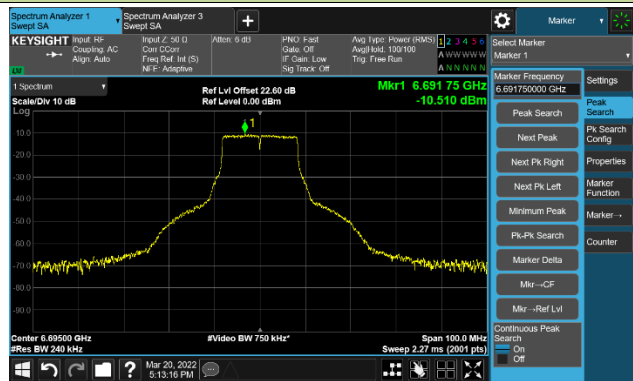

The Reference Level

The Mask Data

802.11a - Ant 1

Channel 97 (6435MHz)

The Reference Level

The Mask Data

Channel 105 (6475MHz)

The Reference Level

The Mask Data

Channel 113 (6515MHz)

The Reference Level

The Mask Data

802.11a - Ant 1

Channel 117 (6535MHz)

The Reference Level

The Mask Data

Channel 149 (6695MHz)

The Reference Level

The Mask Data

Channel 181 (6855MHz)

The Reference Level

The Mask Data

802.11a - Ant 1

Channel 185 (6875MHz)

The Reference Level

The Mask Data

Channel 189 (6895MHz)

The Reference Level

The Mask Data

Channel 209 (6995MHz)

The Reference Level

The Mask Data