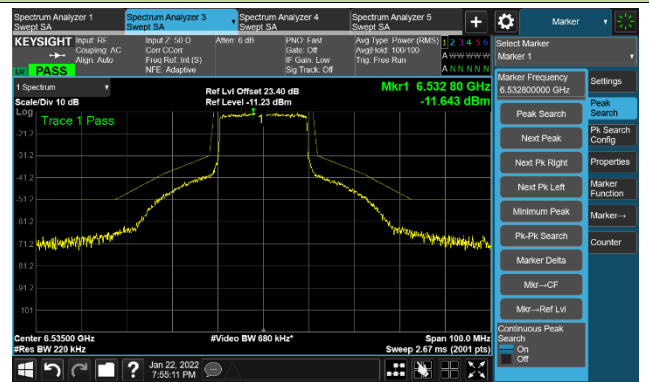

Channel 49 (6195MHz)

The Reference Level

The Mask Data

Channel 93 (6415MHz)

The Reference Level

The Mask Data

802.11ax-HE20 Ant 1

Channel 97 (6435MHz)

The Reference Level

The Mask Data

Channel 105 (6475MHz)

The Reference Level

The Mask Data

Channel 113 (6515MHz)

The Reference Level

The Mask Data

802.11ax-HE20 Ant 1

Channel 117 (6535MHz)

The Reference Level

The Mask Data

Channel 149 (695MHz)

The Reference Level

The Mask Data

Channel 181 (685MHz)

The Reference Level

The Mask Data

802.11ax-HE20 Ant 1

Channel 185 (6875MHz)

The Reference Level

The Mask Data

Channel 189 (6895MHz)

The Reference Level