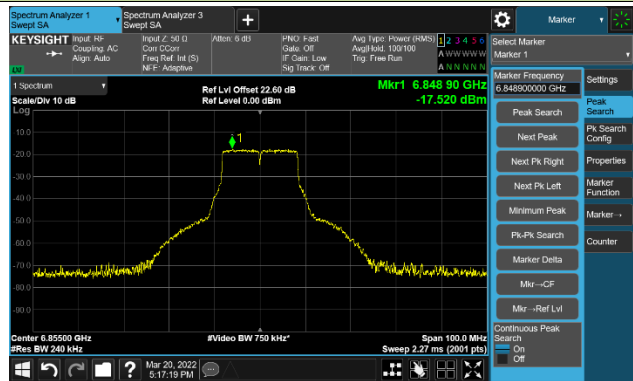

The Mask Data

Channel 113 (6515MHz)

The Reference Level

The Mask Data

802.11a - Ant 1

Channel 117 (6535MHz)

The Reference Level

The Mask Data

Channel 149 (6695MHz)

The Reference Level

The Mask Data

Channel 181 (6855MHz)

The Reference Level

The Mask Data

802.11a - Ant 1

Channel 185 (6875MHz)

The Reference Level

The Mask Data

Channel 189 (6895MHz)

The Reference Level

The Mask Data

Channel 209 (6995MHz)

The Reference Level

The Mask Data

802.11a - Ant 1

Channel 229 (7095MHz)

The Reference Level

The Mask Data

802.11ax-HE20 - Ant 1

Channel 01 (5955MHz)

The Reference Level

The Mask Data