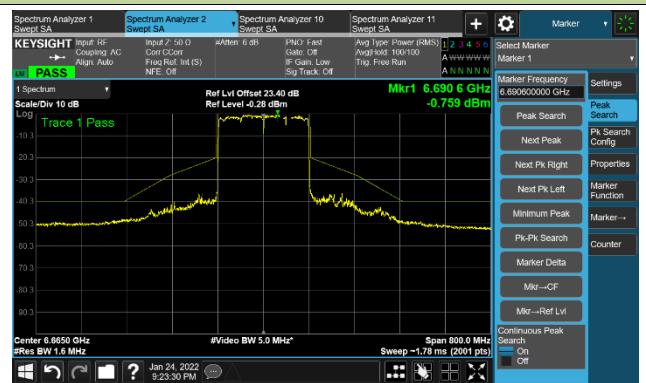

802.11ax-HE160 Ant 0

Channel 15 (6025MHz)

The Reference Level

The Mask Data

Channel 47 (6185MHz)

The Reference Level

The Mask Data

Channel 79 (6345MHz)

The Reference Level

The Mask Data

802.11ax-HE160 Ant 0

Channel 111 (6505MHz)

The Reference Level

The Mask Data

Channel 143 (6665MHz)

The Reference Level

The Mask Data

Channel 175 (6825MHz)

The Reference Level

The Mask Data

802.11ax-HE160 Ant 0

Channel 207 (6985MHz)

The Reference Level

The Mask Data

802.11a - Ant 1

Channel 01 (5955MHz)

The Reference Level

The Mask Data

Channel 49 (6195MHz)

The Reference Level

The Mask Data

Channel 93 (6415MHz)