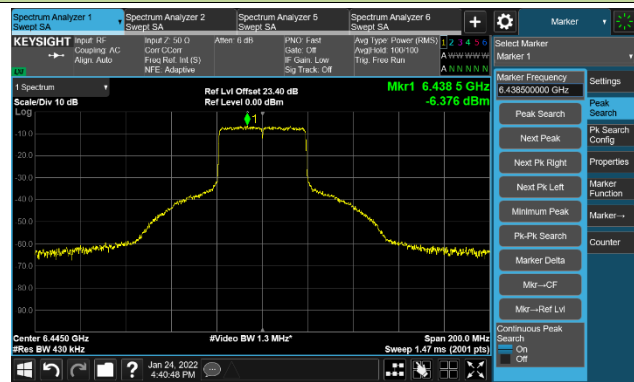

The Mask Data

Channel 209 (6995MHz)

The Reference Level

The Mask Data

802.11ax-HE20 Ant 1

Channel 229 (7095MHz)

The Reference Level

The Mask Data

802.11ax-HE40 Ant 1

Channel 03 (5965MHz)

The Reference Level

The Mask Data

Channel 51 (6205MHz)

The Reference Level

The Mask Data

Channel 91 (6405MHz)

The Reference Level

The Mask Data

802.11ax-HE40 Ant 1

Channel 99 (6445MHz)

The Reference Level

The Mask Data

Channel 107 (6485MHz)

The Reference Level

The Mask Data

Channel 115 (6525MHz)

The Reference Level

The Mask Data