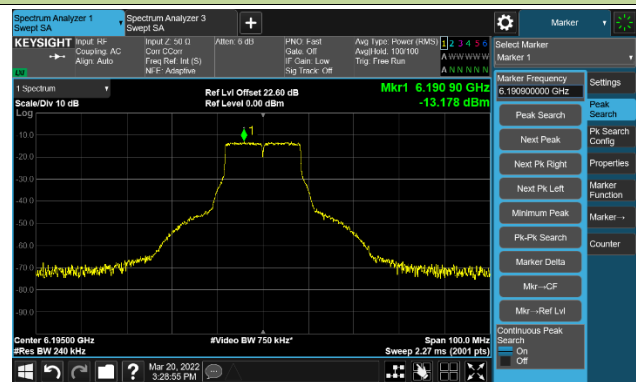

The Mask Data

Channel 175 (6825MHz)

The Reference Level

The Mask Data

802.11ax-HE160 Ant 0

Channel 207 (6985MHz)

The Reference Level

The Mask Data

802.11a - Ant 1

Channel 01 (5955MHz)

The Reference Level

The Mask Data

Channel 49 (6195MHz)

The Reference Level

The Mask Data

Channel 93 (6415MHz)

The Reference Level

The Mask Data

802.11a - Ant 1

Channel 97 (6435MHz)

The Reference Level

The Mask Data

Channel 105 (6475MHz)

The Reference Level

The Mask Data

Channel 113 (6515MHz)

The Reference Level

The Mask Data

802.11a - Ant 1

Channel 117 (6535MHz)

The Reference Level

The Mask Data