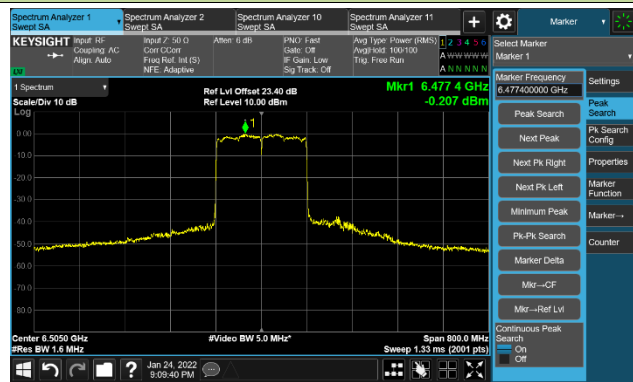

802.11ax-HE160 Ant 0

Channel 15 (6025MHz)

The Reference Level

The Mask Data

Channel 47 (6185MHz)

The Reference Level

The Mask Data

Channel 79 (6345MHz)

The Reference Level

The Mask Data

802.11ax-HE160 Ant 0

Channel 111 (6505MHz)

The Reference Level

The Mask Data

Channel 143 (6665MHz)

The Reference Level

The Mask Data

Channel 175 (6825MHz)

The Reference Level

The Mask Data

802.11ax-HE160 Ant 0

Channel 207 (6985MHz)

The Reference Level

The Mask Data

802.11a - Ant 1

Channel 01 (5955MHz)

The Reference Level

The Mask Data

Channel 49 (6195MHz)

The Reference Level

The Mask Data

Channel 93 (6415MHz)