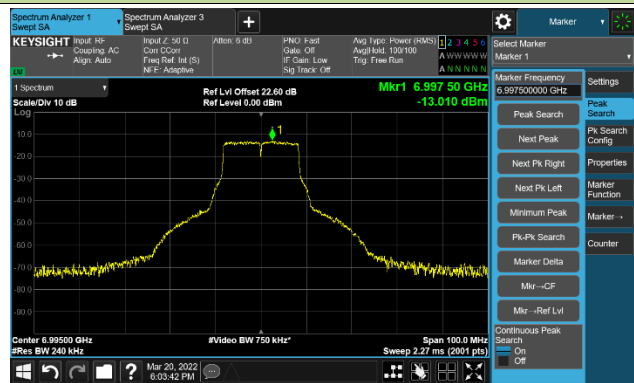

Channel 149 (6695MHz)

The Reference Level

The Mask Data

Channel 181 (6855MHz)

The Reference Level

The Mask Data

802.11a - Ant 1

Channel 185 (6875MHz)

The Reference Level

The Mask Data

Channel 189 (6895MHz)

The Reference Level

The Mask Data

Channel 209 (6995MHz)

The Reference Level

The Mask Data

802.11a - Ant 1

Channel 229 (7095MHz)

The Reference Level

The Mask Data

802.11ax-HE20 - Ant 1

Channel 01 (5955MHz)

The Reference Level

The Mask Data