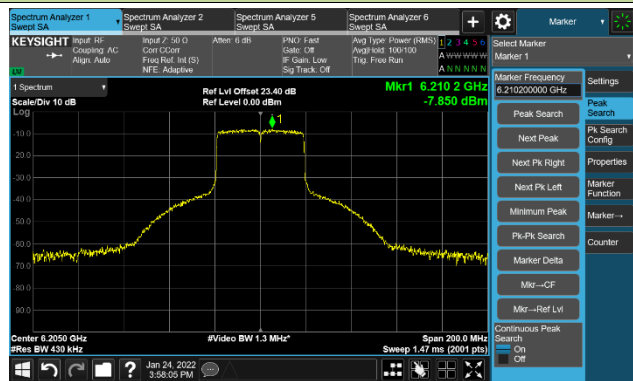

The Mask Data

Channel 209 (6995MHz)

The Reference Level

The Mask Data

802.11ax-HE20 Ant 1

Channel 229 (7095MHz)

The Reference Level

The Mask Data

802.11ax-HE40 Ant 1

Channel 03 (5965MHz)

The Reference Level

The Mask Data

Channel 51 (6205MHz)

The Reference Level

The Mask Data

Channel 91 (6405MHz)

The Reference Level

The Mask Data

802.11ax-HE40 Ant 1

Channel 99 (6445MHz)

The Reference Level

The Mask Data

Channel 107 (6485MHz)

The Reference Level

The Mask Data

Channel 115 (6525MHz)

The Reference Level

The Mask Data