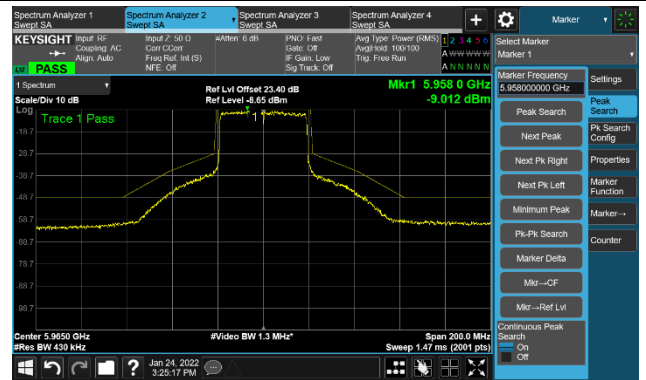

The Reference Level

The Mask Data

802.11ax-HE20 Ant 1

Channel 185 (6875MHz)

The Reference Level

The Mask Data

Channel 189 (6895MHz)

The Reference Level

The Mask Data

Channel 209 (6995MHz)

The Reference Level

The Mask Data

802.11ax-HE20 Ant 1

Channel 229 (7095MHz)

The Reference Level

The Mask Data

802.11ax-HE40 Ant 1

Channel 03 (5965MHz)

The Reference Level

The Mask Data

Channel 51 (6205MHz)

The Reference Level

The Mask Data

Channel 91 (6405MHz)