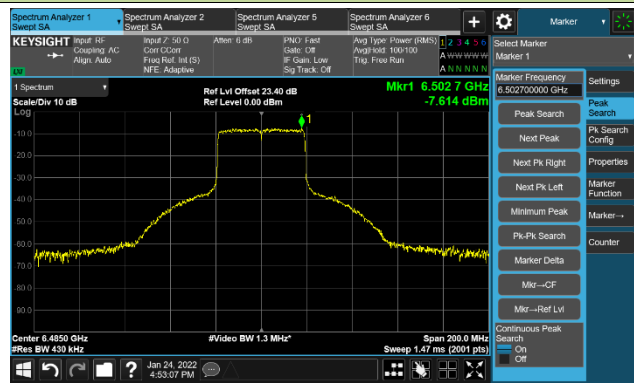

802.11ax-HE40 Ant 1

Channel 03 (5965MHz)

The Reference Level

The Mask Data

Channel 51 (6205MHz)

The Reference Level

The Mask Data

Channel 91 (6405MHz)

The Reference Level

The Mask Data

802.11ax-HE40 Ant 1

Channel 99 (6445MHz)

The Reference Level

The Mask Data

Channel 107 (6485MHz)

The Reference Level

The Mask Data

Channel 115 (6525MHz)

The Reference Level

The Mask Data