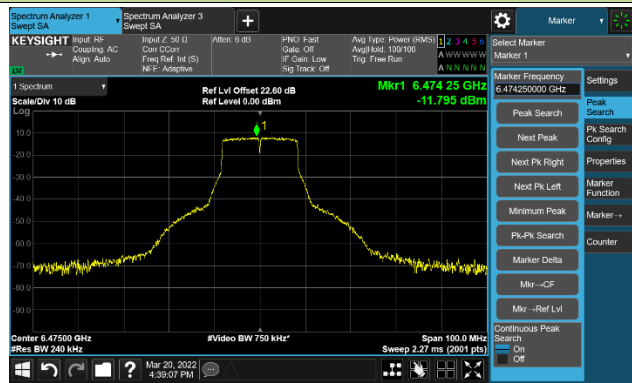

802.11a - Ant 1

Channel 01 (5955MHz)

The Reference Level

The Mask Data

Channel 49 (6195MHz)

The Reference Level

The Mask Data

Channel 93 (6415MHz)

The Reference Level

The Mask Data

802.11a - Ant 1

Channel 97 (6435MHz)

The Reference Level

The Mask Data

Channel 105 (6475MHz)

The Reference Level

The Mask Data

Channel 113 (6515MHz)

The Reference Level

The Mask Data

802.11a - Ant 1

Channel 117 (6535MHz)

The Reference Level

The Mask Data

Channel 149 (6695MHz)

The Reference Level

The Mask Data

Channel 181 (6855MHz)

The Reference Level

The Mask Data

802.11a - Ant 1

Channel 185 (6875MHz)