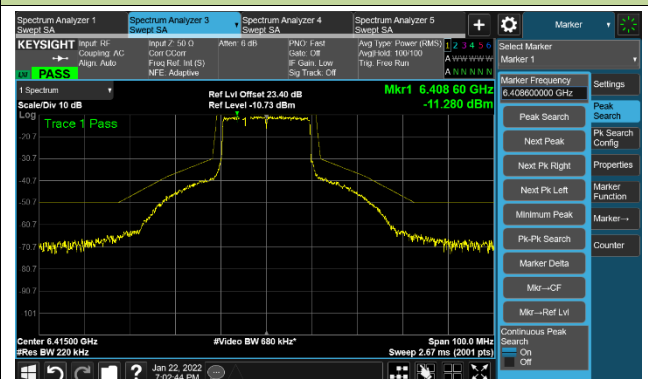

802.11a - Ant 1

Channel 229 (7095MHz)

The Reference Level

The Mask Data

802.11ax-HE20 - Ant 1

Channel 01 (5955MHz)

The Reference Level

The Mask Data

Channel 49 (6195MHz)

The Reference Level

The Mask Data

Channel 93 (6415MHz)

The Reference Level

The Mask Data

802.11ax-HE20 Ant 1

Channel 97 (6435MHz)

The Reference Level

The Mask Data

Channel 105 (6475MHz)

The Reference Level

The Mask Data

Channel 113 (6515MHz)

The Reference Level

The Mask Data

802.11ax-HE20 Ant 1

Channel 117 (6535MHz)

The Reference Level

The Mask Data

Channel 149 (695MHz)

The Reference Level

The Mask Data

Channel 181 (685MHz)