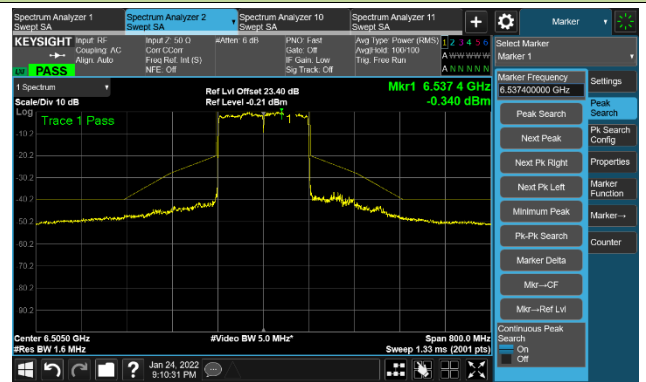

802.11ax-HE160 Ant 0

Channel 15 (6025MHz)

The Reference Level

The Mask Data

Channel 47 (6185MHz)

The Reference Level

The Mask Data

Channel 79 (6345MHz)

The Reference Level

The Mask Data

802.11ax-HE160 Ant 0

Channel 111 (6505MHz)

The Reference Level

The Mask Data

Channel 143 (6665MHz)

The Reference Level

The Mask Data

Channel 175 (6825MHz)

The Reference Level

The Mask Data

802.11ax-HE160 Ant 0

Channel 207 (6985MHz)

The Reference Level

The Mask Data

802.11a - Ant 1

Channel 01 (5955MHz)

The Reference Level

The Mask Data

Channel 49 (6195MHz)

The Reference Level

The Mask Data

Channel 93 (6415MHz)