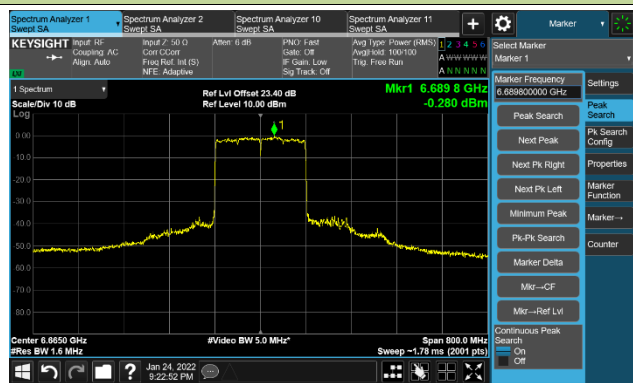

802.11ax-HE160 Ant 0

Channel 15 (6025MHz)

The Reference Level

The Mask Data

Channel 47 (6185MHz)

The Reference Level

The Mask Data

Channel 79 (6345MHz)

The Reference Level

The Mask Data

802.11ax-HE160 Ant 0

Channel 111 (6505MHz)

The Reference Level

The Mask Data

Channel 143 (6665MHz)

The Reference Level

The Mask Data

Channel 175 (6825MHz)

The Reference Level

The Mask Data

802.11ax-HE160 Ant 0

Channel 207 (6985MHz)

The Reference Level

The Mask Data

802.11a - Ant 1

Channel 01 (5955MHz)

The Reference Level

The Mask Data

Channel 49 (6195MHz)

The Reference Level

The Mask Data

Channel 93 (6415MHz)