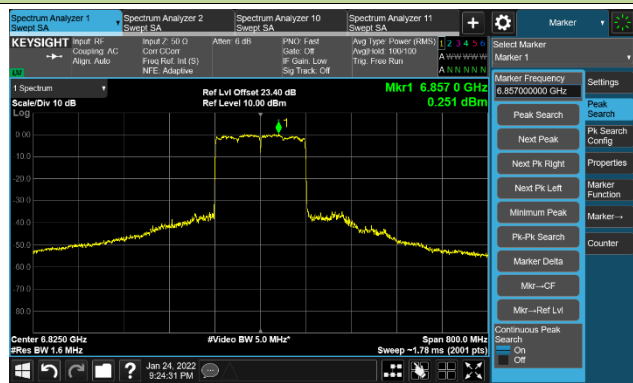

802.11ax-HE160 Ant 0

Channel 15 (6025MHz)

The Reference Level

The Mask Data

Channel 47 (6185MHz)

The Reference Level

The Mask Data

Channel 79 (6345MHz)

The Reference Level

The Mask Data

802.11ax-HE160 Ant 0

Channel 111 (6505MHz)

The Reference Level

The Mask Data

Channel 143 (6665MHz)

The Reference Level

The Mask Data

Channel 175 (6825MHz)

The Reference Level

The Mask Data

802.11ax-HE160 Ant 0

Channel 207 (6985MHz)

The Reference Level

The Mask Data

802.11a - Ant 1

Channel 01 (5955MHz)

The Reference Level

The Mask Data

Channel 49 (6195MHz)

The Reference Level

The Mask Data

Channel 93 (6415MHz)