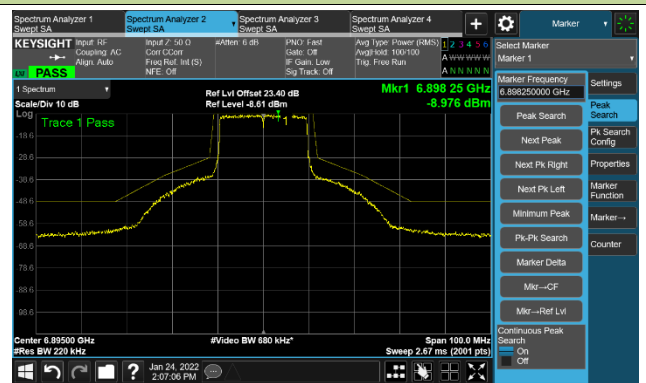

802.11ax-HE20 Ant 1

Channel 117 (6535MHz)

The Reference Level

The Mask Data

Channel 149 (695MHz)

The Reference Level

The Mask Data

Channel 181 (685MHz)

The Reference Level

The Mask Data

802.11ax-HE20 Ant 1

Channel 185 (6875MHz)

The Reference Level

The Mask Data

Channel 189 (6895MHz)

The Reference Level

The Mask Data

Channel 209 (6995MHz)

The Reference Level

The Mask Data

802.11ax-HE20 Ant 1

Channel 229 (7095MHz)

The Reference Level

The Mask Data