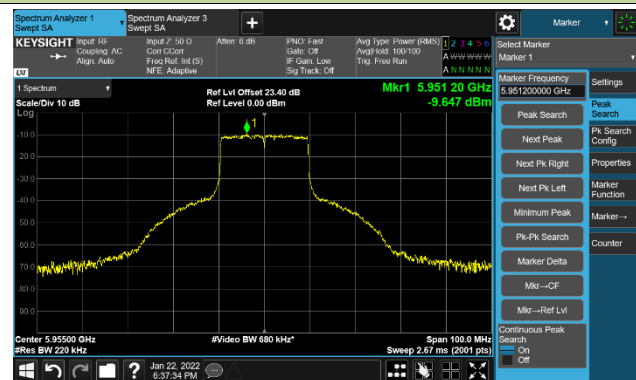

The Reference Level

The Mask Data

Channel 189 (6895MHz)

The Reference Level

The Mask Data

Channel 209 (6995MHz)

The Reference Level

The Mask Data

802.11a - Ant 1

Channel 229 (7095MHz)

The Reference Level

The Mask Data

802.11ax-HE20 - Ant 1

Channel 01 (5955MHz)

The Reference Level

The Mask Data

Channel 49 (6195MHz)

The Reference Level

The Mask Data

Channel 93 (6415MHz)

The Reference Level

The Mask Data

802.11ax-HE20 Ant 1

Channel 97 (6435MHz)