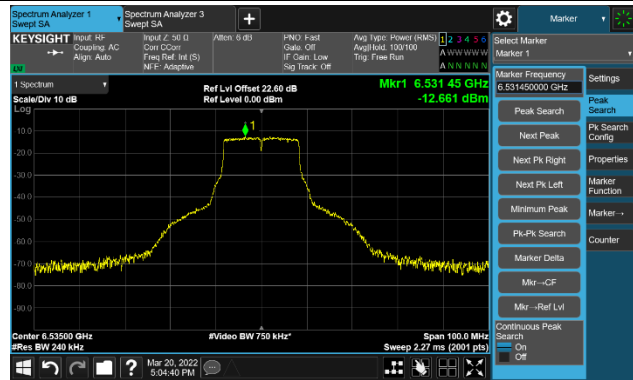

The Reference Level

The Mask Data

802.11a - Ant 1

Channel 97 (6435MHz)

The Reference Level

The Mask Data

Channel 105 (6475MHz)

The Reference Level

The Mask Data

Channel 113 (6515MHz)

The Reference Level

The Mask Data

802.11a - Ant 1

Channel 117 (6535MHz)

The Reference Level

The Mask Data

Channel 149 (6695MHz)

The Reference Level

The Mask Data

Channel 181 (6855MHz)

The Reference Level

The Mask Data

802.11a - Ant 1

Channel 185 (6875MHz)

The Reference Level

The Mask Data

Channel 189 (6895MHz)

The Reference Level

The Mask Data

Channel 209 (6995MHz)

The Reference Level

The Mask Data