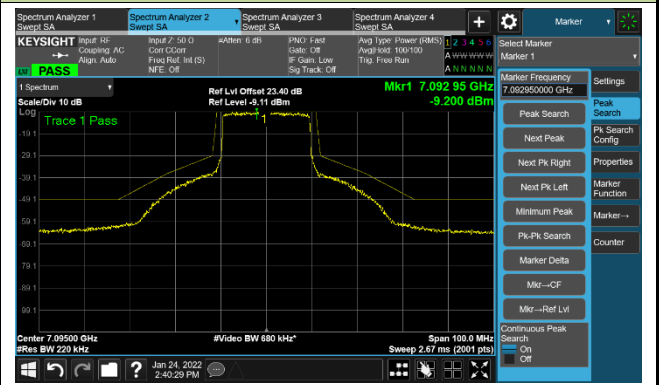

The Reference Level

The Mask Data

802.11ax-HE20 Ant 1

Channel 185 (6875MHz)

The Reference Level

The Mask Data

Channel 189 (6895MHz)

The Reference Level

The Mask Data

Channel 209 (6995MHz)

The Reference Level

The Mask Data

802.11ax-HE20 Ant 1

Channel 229 (7095MHz)

The Reference Level

The Mask Data

802.11ax-HE40 Ant 1

Channel 03 (5965MHz)

The Reference Level

The Mask Data

Channel 51 (6205MHz)

The Reference Level

The Mask Data

Channel 91 (6405MHz)