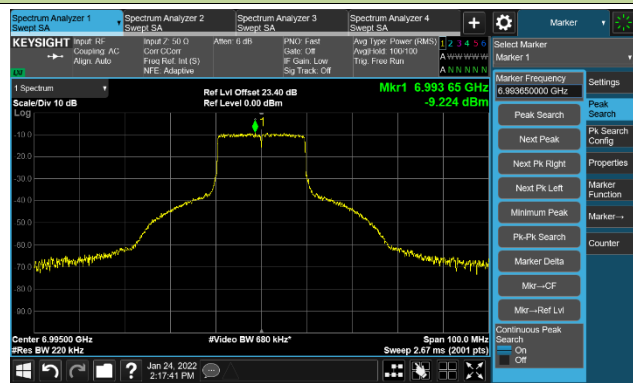

802.11ax-HE20 Ant 1

Channel 117 (6535MHz)

The Reference Level

The Mask Data

Channel 149 (695MHz)

The Reference Level

The Mask Data

Channel 181 (685MHz)

The Reference Level

The Mask Data

802.11ax-HE20 Ant 1

Channel 185 (6875MHz)

The Reference Level

The Mask Data

Channel 189 (6895MHz)

The Reference Level

The Mask Data

Channel 209 (6995MHz)

The Reference Level

The Mask Data

802.11ax-HE20 Ant 1

Channel 229 (7095MHz)

The Reference Level

The Mask Data