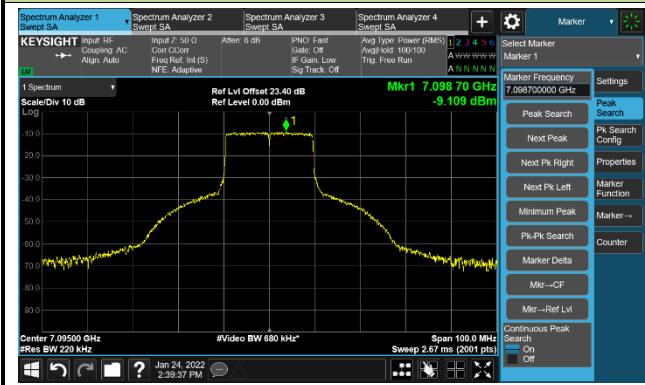

The Reference Level

The Mask Data

802.11ax-HE20 Ant 1

Channel 185 (6875MHz)

The Reference Level

The Mask Data

Channel 189 (6895MHz)

The Reference Level

The Mask Data

Channel 209 (6995MHz)

The Reference Level

The Mask Data

802.11ax-HE20 Ant 1

Channel 229 (7095MHz)

The Reference Level

The Mask Data

802.11ax-HE40 Ant 1

Channel 03 (5965MHz)

The Reference Level

The Mask Data

Channel 51 (6205MHz)

The Reference Level

The Mask Data

Channel 91 (6405MHz)