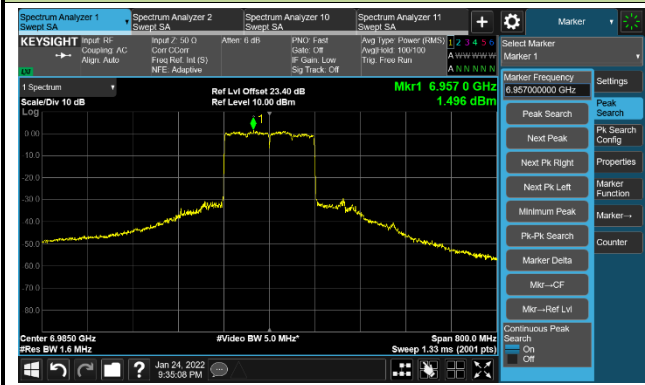

The Reference Level

The Mask Data

802.11ax-HE160 Ant 0

Channel 111 (6505MHz)

The Reference Level

The Mask Data

Channel 143 (6665MHz)

The Reference Level

The Mask Data

Channel 175 (6825MHz)

The Reference Level

The Mask Data

802.11ax-HE160 Ant 0

Channel 207 (6985MHz)

The Reference Level

The Mask Data

802.11a - Ant 1

Channel 01 (5955MHz)

The Reference Level

The Mask Data

Channel 49 (6195MHz)

The Reference Level

The Mask Data

Channel 93 (6415MHz)

The Reference Level

The Mask Data

802.11a - Ant 1

Channel 97 (6435MHz)

The Reference Level

The Mask Data

Channel 105 (6475MHz)

The Reference Level