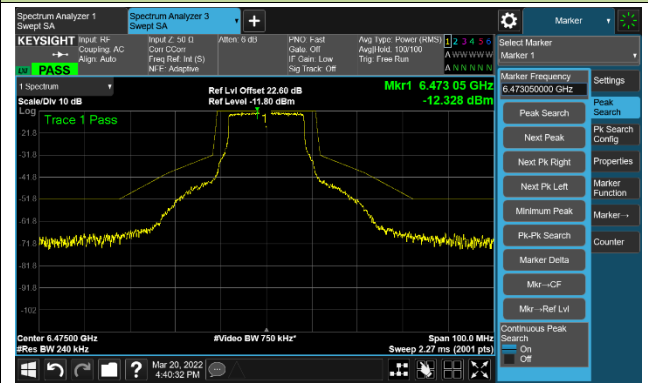

The Reference Level

The Mask Data

802.11a - Ant 1

Channel 97 (6435MHz)

The Reference Level

The Mask Data

Channel 105 (6475MHz)

The Reference Level

The Mask Data

Channel 113 (6515MHz)

The Reference Level

The Mask Data

802.11a - Ant 1

Channel 117 (6535MHz)

The Reference Level

The Mask Data

Channel 149 (6695MHz)

The Reference Level

The Mask Data

Channel 181 (6855MHz)

The Reference Level

The Mask Data

802.11a - Ant 1

Channel 185 (6875MHz)