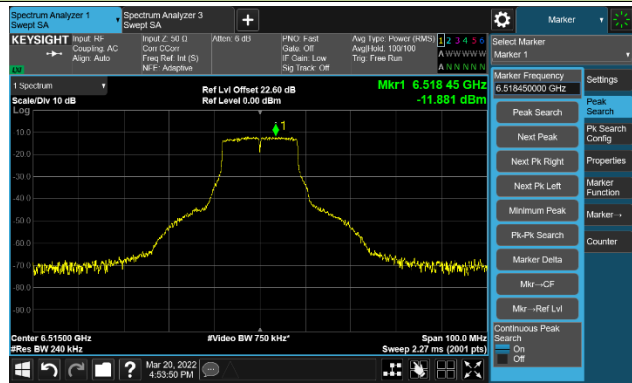

802.11a - Ant 1

Channel 01 (5955MHz)

The Reference Level

The Mask Data

Channel 49 (6195MHz)

The Reference Level

The Mask Data

Channel 93 (6415MHz)

The Reference Level

The Mask Data

802.11a - Ant 1

Channel 97 (6435MHz)

The Reference Level

The Mask Data

Channel 105 (6475MHz)

The Reference Level

The Mask Data

Channel 113 (6515MHz)

The Reference Level

The Mask Data

802.11a - Ant 1

Channel 117 (6535MHz)

The Reference Level

The Mask Data

Channel 149 (6695MHz)

The Reference Level

The Mask Data

Channel 181 (6855MHz)

The Reference Level

The Mask Data

802.11a - Ant 1

Channel 185 (6875MHz)