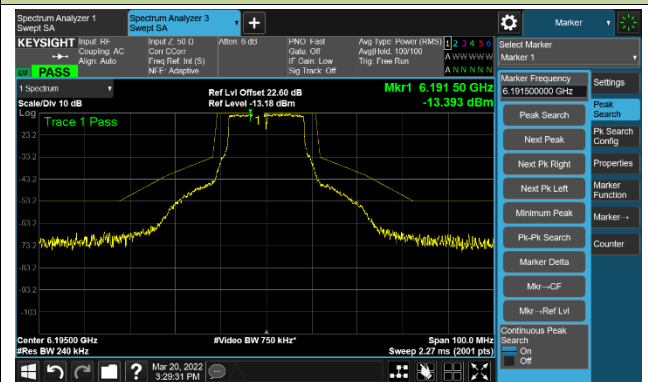

The Mask Data

Channel 175 (6825MHz)

The Reference Level

The Mask Data

802.11ax-HE160 Ant 0

Channel 207 (6985MHz)

The Reference Level

The Mask Data

802.11a - Ant 1

Channel 01 (5955MHz)

The Reference Level

The Mask Data

Channel 49 (6195MHz)

The Reference Level

The Mask Data

Channel 93 (6415MHz)

The Reference Level

The Mask Data

802.11a - Ant 1

Channel 97 (6435MHz)

The Reference Level

The Mask Data

Channel 105 (6475MHz)

The Reference Level

The Mask Data

Channel 113 (6515MHz)

The Reference Level

The Mask Data

802.11a - Ant 1

Channel 117 (6535MHz)

The Reference Level

The Mask Data