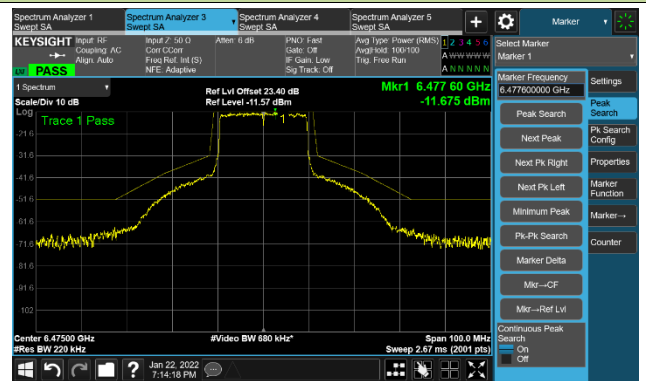

Channel 49 (6195MHz)

The Reference Level

The Mask Data

Channel 93 (6415MHz)

The Reference Level

The Mask Data

802.11ax-HE20 Ant 1

Channel 97 (6435MHz)

The Reference Level

The Mask Data

Channel 105 (6475MHz)

The Reference Level

The Mask Data

Channel 113 (6515MHz)

The Reference Level

The Mask Data

802.11ax-HE20 Ant 1

Channel 117 (6535MHz)

The Reference Level

The Mask Data

Channel 149 (695MHz)

The Reference Level

The Mask Data

Channel 181 (685MHz)