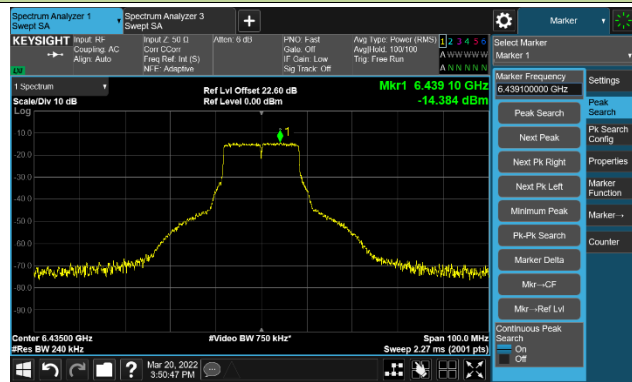

802.11a - Ant 1

Channel 01 (5955MHz)

The Reference Level

The Mask Data

Channel 49 (6195MHz)

The Reference Level

The Mask Data

Channel 93 (6415MHz)

The Reference Level

The Mask Data

802.11a - Ant 1

Channel 97 (6435MHz)

The Reference Level

The Mask Data

Channel 105 (6475MHz)

The Reference Level

The Mask Data

Channel 113 (6515MHz)

The Reference Level

The Mask Data

802.11a - Ant 1

Channel 117 (6535MHz)

The Reference Level

The Mask Data

Channel 149 (6695MHz)

The Reference Level

The Mask Data

Channel 181 (6855MHz)

The Reference Level

The Mask Data

802.11a - Ant 1

Channel 185 (6875MHz)