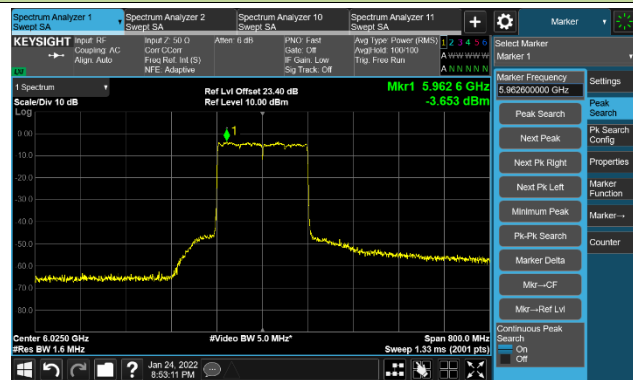

802.11ax-HE160 Ant 0

Channel 15 (6025MHz)

The Reference Level

The Mask Data

Channel 47 (6185MHz)

The Reference Level

The Mask Data

Channel 79 (6345MHz)

The Reference Level

The Mask Data

802.11ax-HE160 Ant 0

Channel 111 (6505MHz)

The Reference Level

The Mask Data

Channel 143 (6665MHz)

The Reference Level

The Mask Data

Channel 175 (6825MHz)

The Reference Level

The Mask Data

802.11ax-HE160 Ant 0

Channel 207 (6985MHz)

The Reference Level

The Mask Data