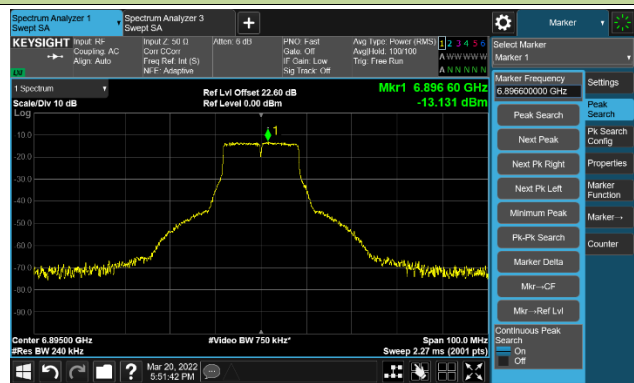

Channel 149 (6695MHz)

The Reference Level

The Mask Data

Channel 181 (6855MHz)

The Reference Level

The Mask Data

802.11a - Ant 1

Channel 185 (6875MHz)

The Reference Level

The Mask Data

Channel 189 (6895MHz)

The Reference Level

The Mask Data

Channel 209 (6995MHz)

The Reference Level

The Mask Data

802.11a - Ant 1

Channel 229 (7095MHz)

The Reference Level

The Mask Data

802.11ax-HE20 - Ant 1

Channel 01 (5955MHz)

The Reference Level

The Mask Data