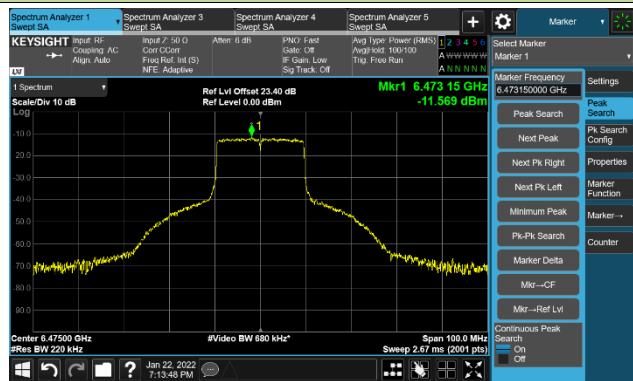

Channel 49 (6195MHz)

The Reference Level

The Mask Data

Channel 93 (6415MHz)

The Reference Level

The Mask Data

802.11ax-HE20 Ant 1

Channel 97 (6435MHz)

The Reference Level

The Mask Data

Channel 105 (6475MHz)

The Reference Level

The Mask Data

Channel 113 (6515MHz)

The Reference Level

The Mask Data

802.11ax-HE20 Ant 1

Channel 117 (6535MHz)

The Reference Level

The Mask Data

Channel 149 (695MHz)

The Reference Level

The Mask Data

Channel 181 (685MHz)

The Reference Level

The Mask Data

802.11ax-HE20 Ant 1

Channel 185 (6875MHz)

The Reference Level

The Mask Data

Channel 189 (6895MHz)

The Reference Level