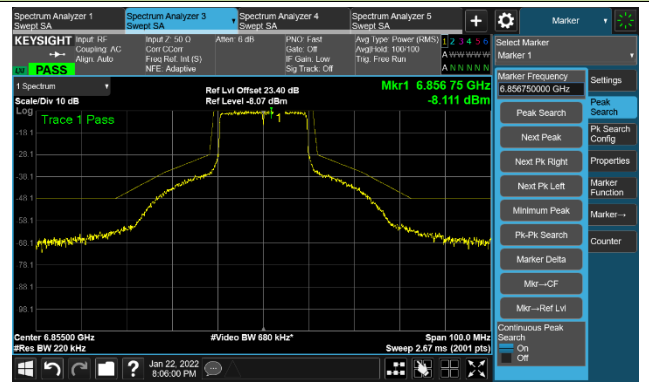

The Reference Level

The Mask Data

Channel 105 (6475MHz)

The Reference Level

The Mask Data

Channel 113 (6515MHz)

The Reference Level

The Mask Data

802.11ax-HE20 Ant 1

Channel 117 (6535MHz)

The Reference Level

The Mask Data

Channel 149 (695MHz)

The Reference Level

The Mask Data

Channel 181 (685MHz)

The Reference Level

The Mask Data

802.11ax-HE20 Ant 1

Channel 185 (6875MHz)

The Reference Level

The Mask Data

Channel 189 (6895MHz)

The Reference Level

The Mask Data

Channel 209 (6995MHz)

The Reference Level

The Mask Data

802.11ax-HE20 Ant 1

Channel 229 (7095MHz)

The Reference Level

The Mask Data