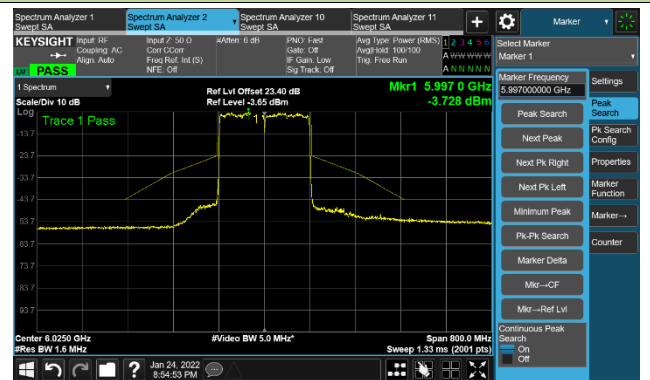

802.11ax-HE160 Ant 0

Channel 15 (6025MHz)

The Reference Level

The Mask Data

Channel 47 (6185MHz)

The Reference Level

The Mask Data

Channel 79 (6345MHz)

The Reference Level

The Mask Data

802.11ax-HE160 Ant 0

Channel 111 (6505MHz)

The Reference Level

The Mask Data

Channel 143 (6665MHz)

The Reference Level

The Mask Data

Channel 175 (6825MHz)

The Reference Level

The Mask Data

802.11ax-HE160 Ant 0

Channel 207 (6985MHz)

The Reference Level

The Mask Data