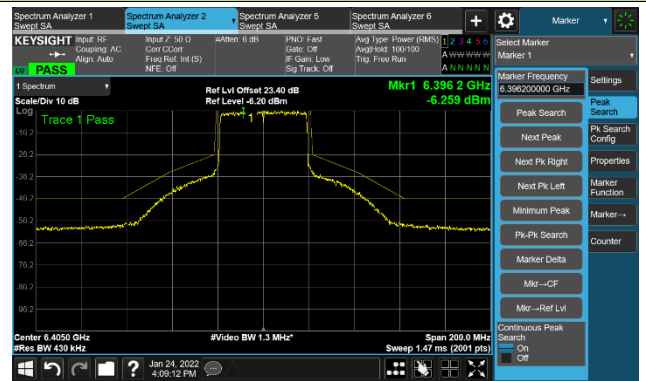

The Mask Data

Channel 209 (6995MHz)

The Reference Level

The Mask Data

802.11ax-HE20 Ant 1

Channel 229 (7095MHz)

The Reference Level

The Mask Data

802.11ax-HE40 Ant 1

Channel 03 (5965MHz)

The Reference Level

The Mask Data

Channel 51 (6205MHz)

The Reference Level

The Mask Data

Channel 91 (6405MHz)

The Reference Level

The Mask Data

802.11ax-HE40 Ant 1

Channel 99 (6445MHz)

The Reference Level

The Mask Data

Channel 107 (6485MHz)

The Reference Level

The Mask Data

Channel 115 (6525MHz)

The Reference Level

The Mask Data