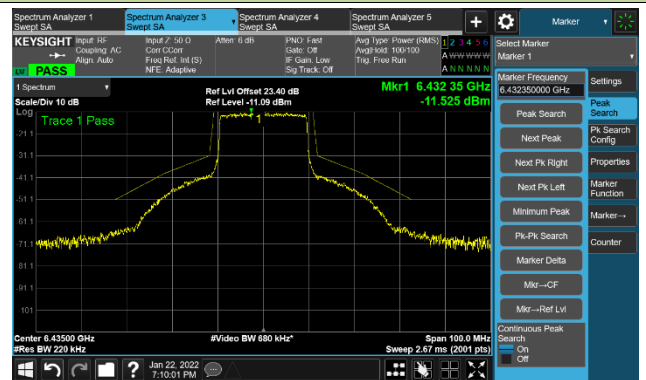

802.11a - Ant 1

Channel 229 (7095MHz)

The Reference Level

The Mask Data

802.11ax-HE20 - Ant 1

Channel 01 (5955MHz)

The Reference Level

The Mask Data

Channel 49 (6195MHz)

The Reference Level

The Mask Data

Channel 93 (6415MHz)

The Reference Level

The Mask Data

802.11ax-HE20 Ant 1

Channel 97 (6435MHz)

The Reference Level

The Mask Data

Channel 105 (6475MHz)

The Reference Level

The Mask Data

Channel 113 (6515MHz)

The Reference Level

The Mask Data