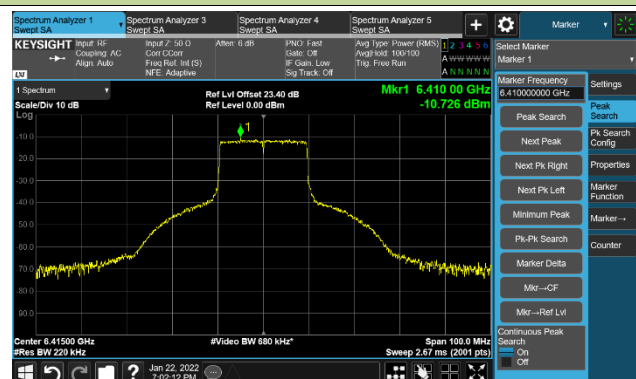

802.11a - Ant 1

Channel 229 (7095MHz)

The Reference Level

The Mask Data

802.11ax-HE20 - Ant 1

Channel 01 (5955MHz)

The Reference Level

The Mask Data

Channel 49 (6195MHz)

The Reference Level

The Mask Data

Channel 93 (6415MHz)

The Reference Level

The Mask Data

802.11ax-HE20 Ant 1

Channel 97 (6435MHz)

The Reference Level

The Mask Data

Channel 105 (6475MHz)

The Reference Level

The Mask Data

Channel 113 (6515MHz)

The Reference Level

The Mask Data

802.11ax-HE20 Ant 1

Channel 117 (6535MHz)

The Reference Level

The Mask Data

Channel 149 (695MHz)

The Reference Level

The Mask Data

Channel 181 (685MHz)