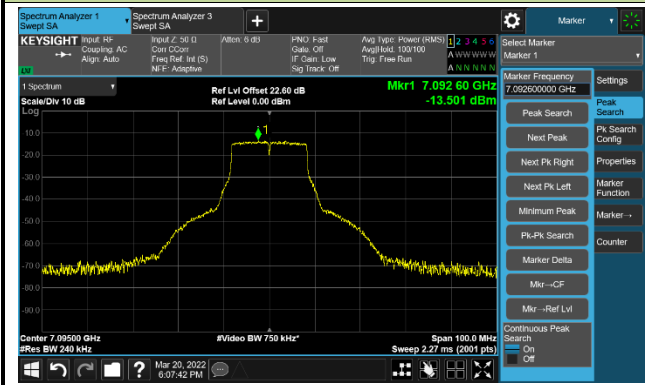

Channel 149 (6695MHz)

The Reference Level

The Mask Data

Channel 181 (6855MHz)

The Reference Level

The Mask Data

802.11a - Ant 1

Channel 185 (6875MHz)

The Reference Level

The Mask Data

Channel 189 (6895MHz)

The Reference Level

The Mask Data

Channel 209 (6995MHz)

The Reference Level

The Mask Data

802.11a - Ant 1

Channel 229 (7095MHz)

The Reference Level

The Mask Data

802.11ax-HE20 - Ant 1

Channel 01 (5955MHz)

The Reference Level

The Mask Data