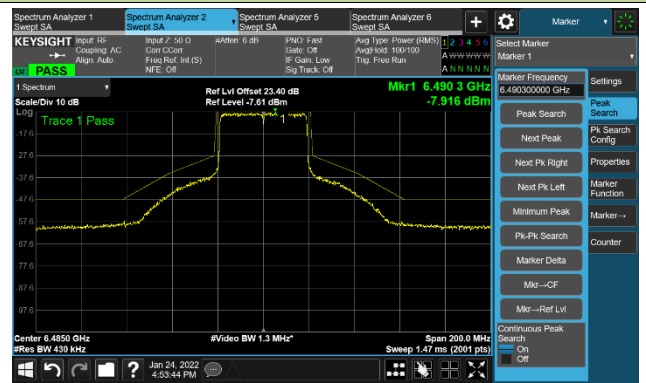

802.11ax-HE40 Ant 1

Channel 03 (5965MHz)

The Reference Level

The Mask Data

Channel 51 (6205MHz)

The Reference Level

The Mask Data

Channel 91 (6405MHz)

The Reference Level

The Mask Data

802.11ax-HE40 Ant 1

Channel 99 (6445MHz)

The Reference Level

The Mask Data

Channel 107 (6485MHz)

The Reference Level

The Mask Data

Channel 115 (6525MHz)

The Reference Level

The Mask Data