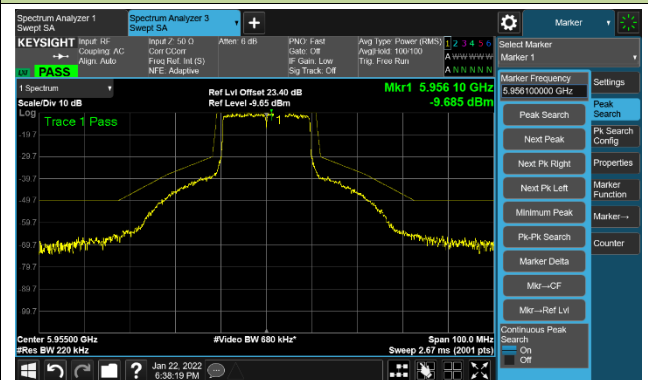

The Reference Level

The Mask Data

Channel 189 (6895MHz)

The Reference Level

The Mask Data

Channel 209 (6995MHz)

The Reference Level

The Mask Data

802.11a - Ant 1

Channel 229 (7095MHz)

The Reference Level

The Mask Data

802.11ax-HE20 - Ant 1

Channel 01 (5955MHz)

The Reference Level

The Mask Data

Channel 49 (6195MHz)

The Reference Level

The Mask Data

Channel 93 (6415MHz)

The Reference Level

The Mask Data

802.11ax-HE20 Ant 1

Channel 97 (6435MHz)