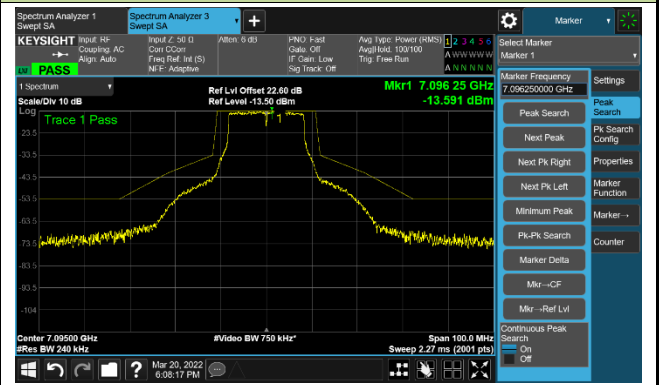

Channel 149 (6695MHz)

The Reference Level

The Mask Data

Channel 181 (6855MHz)

The Reference Level

The Mask Data

802.11a - Ant 1

Channel 185 (6875MHz)

The Reference Level

The Mask Data

Channel 189 (6895MHz)

The Reference Level

The Mask Data

Channel 209 (6995MHz)

The Reference Level

The Mask Data

802.11a - Ant 1

Channel 229 (7095MHz)

The Reference Level

The Mask Data

802.11ax-HE20 - Ant 1

Channel 01 (5955MHz)

The Reference Level

The Mask Data

Channel 49 (6195MHz)

The Reference Level

The Mask Data

Channel 93 (6415MHz)

The Reference Level

The Mask Data

802.11ax-HE20 Ant 1

Channel 97 (6435MHz)