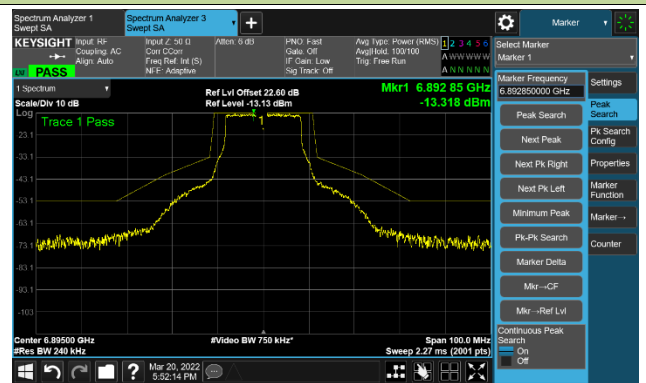

Channel 149 (6695MHz)

The Reference Level

The Mask Data

Channel 181 (6855MHz)

The Reference Level

The Mask Data

802.11a - Ant 1

Channel 185 (6875MHz)

The Reference Level

The Mask Data

Channel 189 (6895MHz)

The Reference Level

The Mask Data

Channel 209 (6995MHz)

The Reference Level

The Mask Data

802.11a - Ant 1

Channel 229 (7095MHz)

The Reference Level

The Mask Data

802.11ax-HE20 - Ant 1

Channel 01 (5955MHz)

The Reference Level

The Mask Data