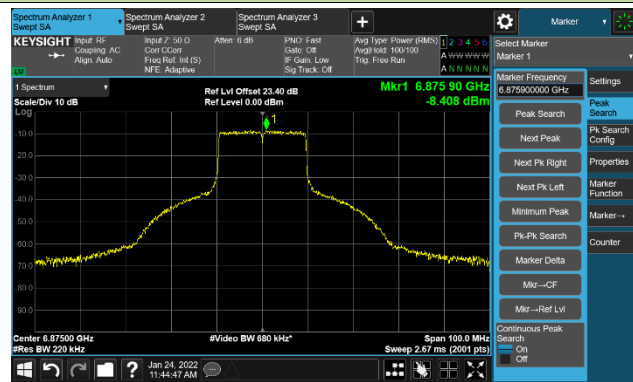

802.11ax-HE20 Ant 1

Channel 117 (6535MHz)

The Reference Level

The Mask Data

Channel 149 (695MHz)

The Reference Level

The Mask Data

Channel 181 (685MHz)

The Reference Level

The Mask Data

802.11ax-HE20 Ant 1

Channel 185 (6875MHz)

The Reference Level

The Mask Data

Channel 189 (6895MHz)

The Reference Level

The Mask Data

Channel 209 (6995MHz)

The Reference Level

The Mask Data

802.11ax-HE20 Ant 1

Channel 229 (7095MHz)

The Reference Level

The Mask Data