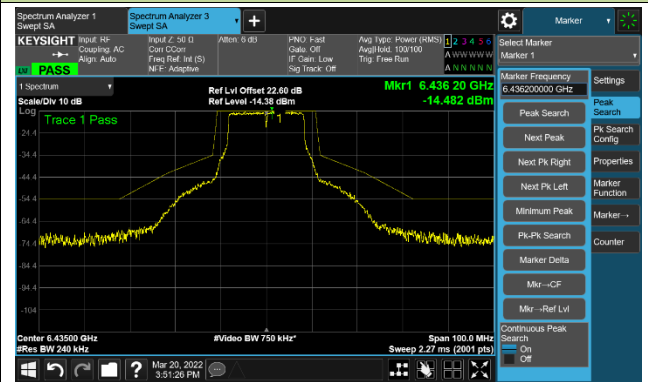

802.11a - Ant 1

Channel 01 (5955MHz)

The Reference Level

The Mask Data

Channel 49 (6195MHz)

The Reference Level

The Mask Data

Channel 93 (6415MHz)

The Reference Level

The Mask Data

802.11a - Ant 1

Channel 97 (6435MHz)

The Reference Level

The Mask Data

Channel 105 (6475MHz)

The Reference Level

The Mask Data

Channel 113 (6515MHz)

The Reference Level

The Mask Data

802.11a - Ant 1

Channel 117 (6535MHz)

The Reference Level

The Mask Data

Channel 149 (6695MHz)

The Reference Level

The Mask Data

Channel 181 (6855MHz)

The Reference Level

The Mask Data

802.11a - Ant 1

Channel 185 (6875MHz)