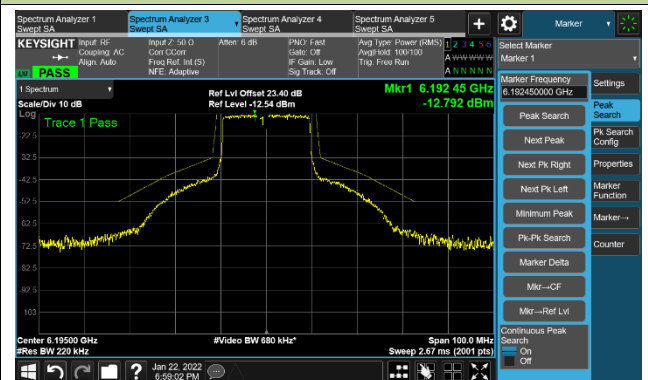

The Reference Level

The Mask Data

Channel 189 (6895MHz)

The Reference Level

The Mask Data

Channel 209 (6995MHz)

The Reference Level

The Mask Data

802.11a - Ant 1

Channel 229 (7095MHz)

The Reference Level

The Mask Data

802.11ax-HE20 - Ant 1

Channel 01 (5955MHz)

The Reference Level

The Mask Data

Channel 49 (6195MHz)

The Reference Level

The Mask Data

Channel 93 (6415MHz)

The Reference Level

The Mask Data

802.11ax-HE20 Ant 1

Channel 97 (6435MHz)

The Reference Level

The Mask Data

Channel 105 (6475MHz)

The Reference Level

The Mask Data

Channel 113 (6515MHz)

The Reference Level

The Mask Data