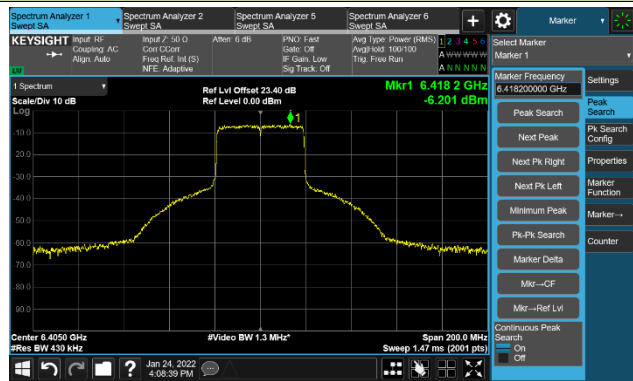

The Mask Data

Channel 209 (6995MHz)

The Reference Level

The Mask Data

802.11ax-HE20 Ant 1

Channel 229 (7095MHz)

The Reference Level

The Mask Data

802.11ax-HE40 Ant 1

Channel 03 (5965MHz)

The Reference Level

The Mask Data

Channel 51 (6205MHz)

The Reference Level

The Mask Data

Channel 91 (6405MHz)

The Reference Level

The Mask Data

802.11ax-HE40 Ant 1

Channel 99 (6445MHz)

The Reference Level

The Mask Data

Channel 107 (6485MHz)

The Reference Level

The Mask Data

Channel 115 (6525MHz)

The Reference Level

The Mask Data