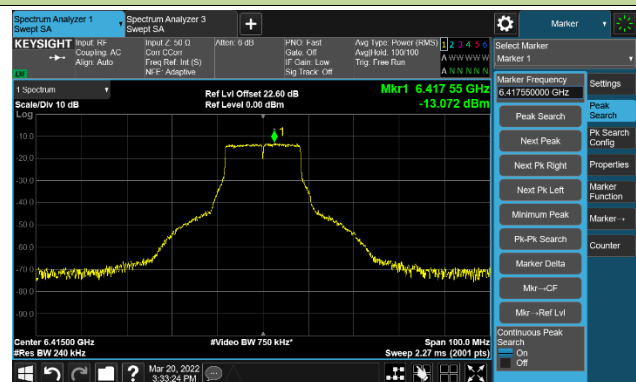

The Mask Data

Channel 175 (6825MHz)

The Reference Level

The Mask Data

802.11ax-HE160 Ant 0

Channel 207 (6985MHz)

The Reference Level

The Mask Data

802.11a - Ant 1

Channel 01 (5955MHz)

The Reference Level

The Mask Data

Channel 49 (6195MHz)

The Reference Level

The Mask Data

Channel 93 (6415MHz)

The Reference Level

The Mask Data

802.11a - Ant 1

Channel 97 (6435MHz)

The Reference Level

The Mask Data

Channel 105 (6475MHz)

The Reference Level

The Mask Data

Channel 113 (6515MHz)

The Reference Level

The Mask Data

802.11a - Ant 1

Channel 117 (6535MHz)

The Reference Level

The Mask Data