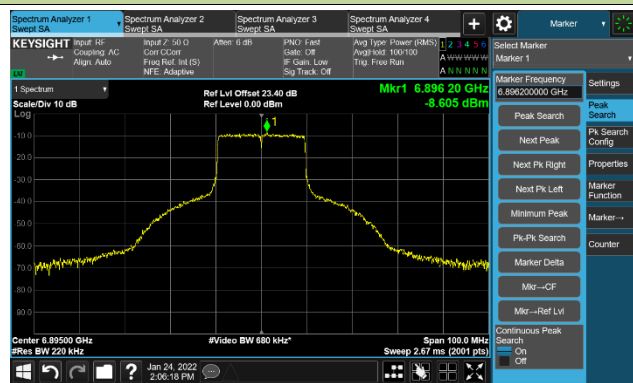

802.11ax-HE20 Ant 1

Channel 117 (6535MHz)

The Reference Level

The Mask Data

Channel 149 (695MHz)

The Reference Level

The Mask Data

Channel 181 (685MHz)

The Reference Level

The Mask Data

802.11ax-HE20 Ant 1

Channel 185 (6875MHz)

The Reference Level

The Mask Data

Channel 189 (6895MHz)

The Reference Level

The Mask Data

Channel 209 (6995MHz)

The Reference Level

The Mask Data

802.11ax-HE20 Ant 1

Channel 229 (7095MHz)

The Reference Level

The Mask Data