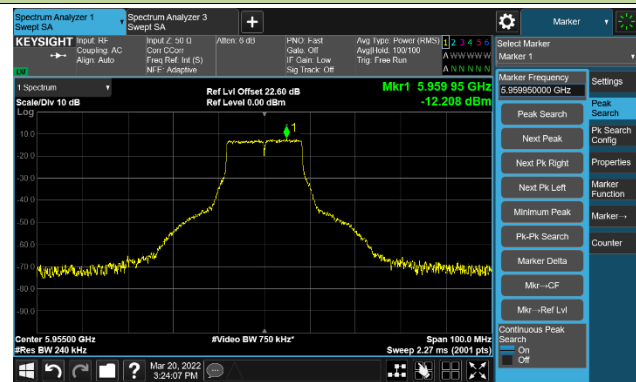

The Reference Level

The Mask Data

802.11ax-HE160 Ant 0

Channel 111 (6505MHz)

The Reference Level

The Mask Data

Channel 143 (6665MHz)

The Reference Level

The Mask Data

Channel 175 (6825MHz)

The Reference Level

The Mask Data

802.11ax-HE160 Ant 0

Channel 207 (6985MHz)

The Reference Level

The Mask Data

802.11a - Ant 1

Channel 01 (5955MHz)

The Reference Level

The Mask Data

Channel 49 (6195MHz)

The Reference Level

The Mask Data

Channel 93 (6415MHz)

The Reference Level

The Mask Data

802.11a - Ant 1

Channel 97 (6435MHz)

The Reference Level

The Mask Data

Channel 105 (6475MHz)

The Reference Level