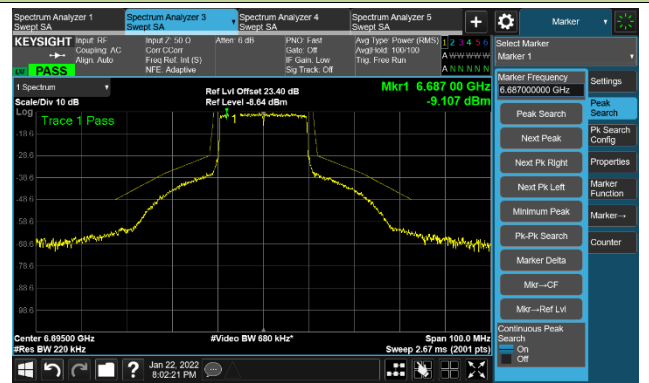

The Reference Level

The Mask Data

Channel 105 (6475MHz)

The Reference Level

The Mask Data

Channel 113 (6515MHz)

The Reference Level

The Mask Data

802.11ax-HE20 Ant 1

Channel 117 (6535MHz)

The Reference Level

The Mask Data

Channel 149 (695MHz)

The Reference Level

The Mask Data

Channel 181 (685MHz)

The Reference Level

The Mask Data

802.11ax-HE20 Ant 1

Channel 185 (6875MHz)

The Reference Level

The Mask Data

Channel 189 (6895MHz)

The Reference Level

The Mask Data

Channel 209 (6995MHz)

The Reference Level

The Mask Data

802.11ax-HE20 Ant 1

Channel 229 (7095MHz)

The Reference Level

The Mask Data