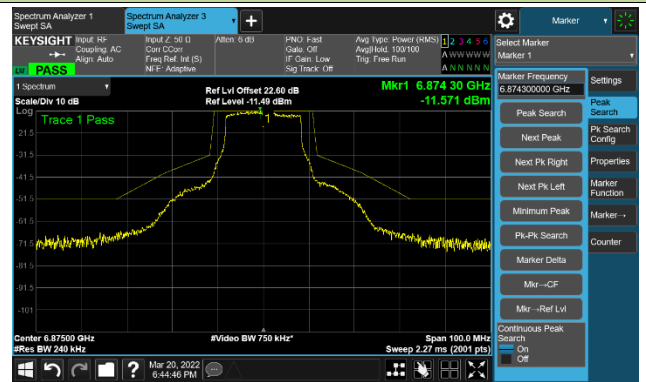

The Mask Data

Channel 113 (6515MHz)

The Reference Level

The Mask Data

802.11a - Ant 1

Channel 117 (6535MHz)

The Reference Level

The Mask Data

Channel 149 (6695MHz)

The Reference Level

The Mask Data

Channel 181 (6855MHz)

The Reference Level

The Mask Data

802.11a - Ant 1

Channel 185 (6875MHz)

The Reference Level

The Mask Data

Channel 189 (6895MHz)

The Reference Level

The Mask Data

Channel 209 (6995MHz)

The Reference Level

The Mask Data

802.11a - Ant 1

Channel 229 (7095MHz)

The Reference Level

The Mask Data

802.11ax-HE20 - Ant 1

Channel 01 (5955MHz)

The Reference Level

The Mask Data