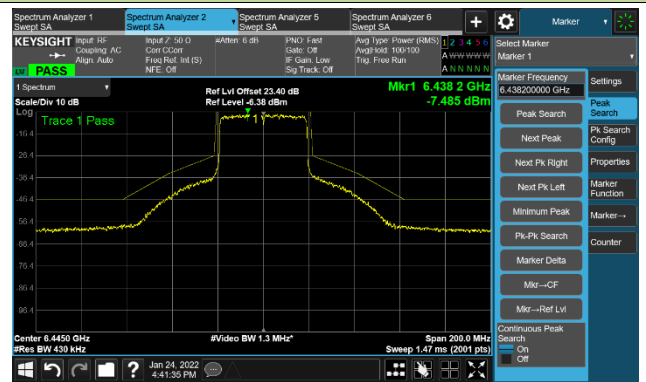

The Mask Data

Channel 209 (6995MHz)

The Reference Level

The Mask Data

802.11ax-HE20 Ant 1

Channel 229 (7095MHz)

The Reference Level

The Mask Data

802.11ax-HE40 Ant 1

Channel 03 (5965MHz)

The Reference Level

The Mask Data

Channel 51 (6205MHz)

The Reference Level

The Mask Data

Channel 91 (6405MHz)

The Reference Level

The Mask Data

802.11ax-HE40 Ant 1

Channel 99 (6445MHz)

The Reference Level

The Mask Data

Channel 107 (6485MHz)

The Reference Level

The Mask Data

Channel 115 (6525MHz)

The Reference Level

The Mask Data