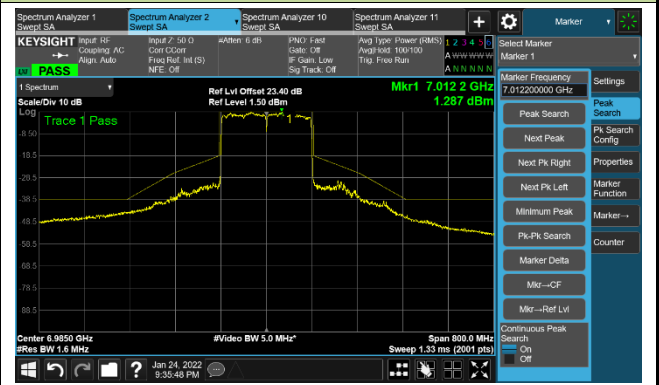

The Reference Level

The Mask Data

802.11ax-HE160 Ant 0

Channel 111 (6505MHz)

The Reference Level

The Mask Data

Channel 143 (6665MHz)

The Reference Level

The Mask Data

Channel 175 (6825MHz)

The Reference Level

The Mask Data

802.11ax-HE160 Ant 0

Channel 207 (6985MHz)

The Reference Level

The Mask Data

802.11a - Ant 1

Channel 01 (5955MHz)

The Reference Level

The Mask Data

Channel 49 (6195MHz)

The Reference Level

The Mask Data

Channel 93 (6415MHz)

The Reference Level

The Mask Data

802.11a - Ant 1

Channel 97 (6435MHz)

The Reference Level

The Mask Data

Channel 105 (6475MHz)

The Reference Level