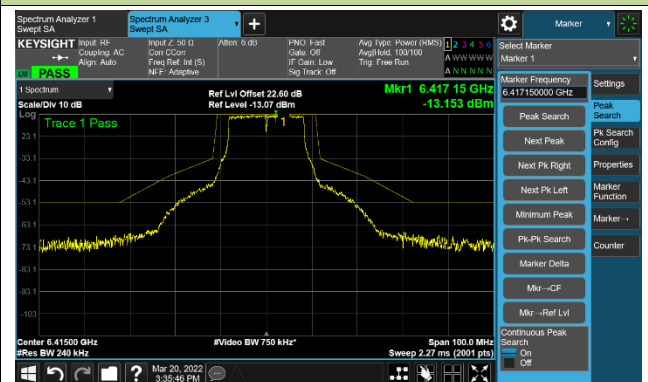

The Mask Data

Channel 175 (6825MHz)

The Reference Level

The Mask Data

802.11ax-HE160 Ant 0

Channel 207 (6985MHz)

The Reference Level

The Mask Data

802.11a - Ant 1

Channel 01 (5955MHz)

The Reference Level

The Mask Data

Channel 49 (6195MHz)

The Reference Level

The Mask Data

Channel 93 (6415MHz)

The Reference Level

The Mask Data

802.11a - Ant 1

Channel 97 (6435MHz)

The Reference Level

The Mask Data

Channel 105 (6475MHz)

The Reference Level

The Mask Data

Channel 113 (6515MHz)

The Reference Level

The Mask Data

802.11a - Ant 1

Channel 117 (6535MHz)

The Reference Level

The Mask Data