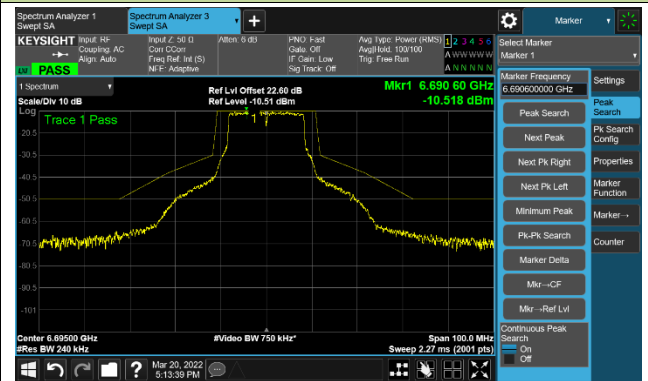

The Reference Level

The Mask Data

802.11a - Ant 1

Channel 97 (6435MHz)

The Reference Level

The Mask Data

Channel 105 (6475MHz)

The Reference Level

The Mask Data

Channel 113 (6515MHz)

The Reference Level

The Mask Data

802.11a - Ant 1

Channel 117 (6535MHz)

The Reference Level

The Mask Data

Channel 149 (6695MHz)

The Reference Level

The Mask Data

Channel 181 (6855MHz)

The Reference Level

The Mask Data

802.11a - Ant 1

Channel 185 (6875MHz)

The Reference Level

The Mask Data

Channel 189 (6895MHz)

The Reference Level

The Mask Data

Channel 209 (6995MHz)

The Reference Level

The Mask Data