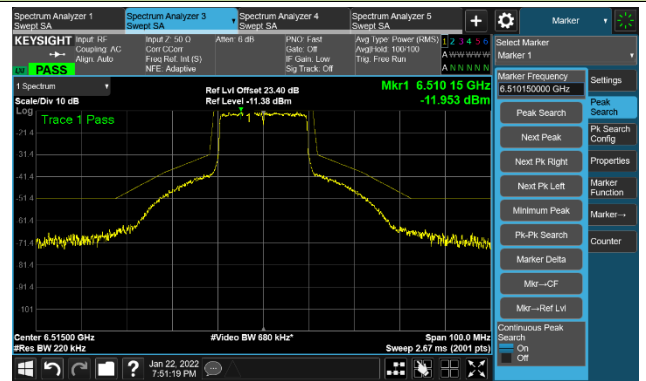

Channel 49 (6195MHz)

The Reference Level

The Mask Data

Channel 93 (6415MHz)

The Reference Level

The Mask Data

802.11ax-HE20 Ant 1

Channel 97 (6435MHz)

The Reference Level

The Mask Data

Channel 105 (6475MHz)

The Reference Level

The Mask Data

Channel 113 (6515MHz)

The Reference Level

The Mask Data

802.11ax-HE20 Ant 1

Channel 117 (6535MHz)

The Reference Level

The Mask Data

Channel 149 (695MHz)

The Reference Level

The Mask Data

Channel 181 (685MHz)

The Reference Level

The Mask Data

802.11ax-HE20 Ant 1

Channel 185 (6875MHz)

The Reference Level

The Mask Data

Channel 189 (6895MHz)

The Reference Level