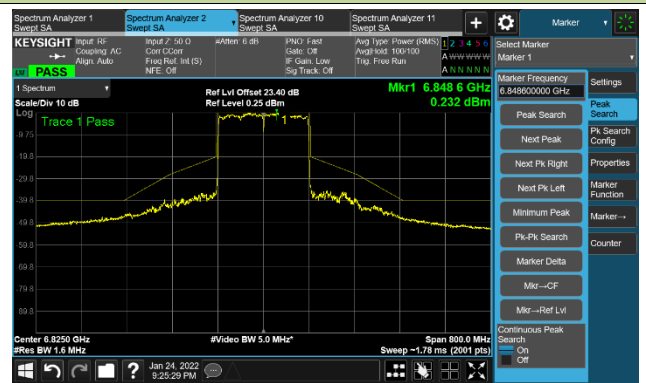

The Reference Level

The Mask Data

802.11ax-HE160 Ant 0

Channel 111 (6505MHz)

The Reference Level

The Mask Data

Channel 143 (6665MHz)

The Reference Level

The Mask Data

Channel 175 (6825MHz)

The Reference Level

The Mask Data

802.11ax-HE160 Ant 0

Channel 207 (6985MHz)

The Reference Level

The Mask Data

802.11a - Ant 1

Channel 01 (5955MHz)

The Reference Level

The Mask Data

Channel 49 (6195MHz)

The Reference Level

The Mask Data

Channel 93 (6415MHz)

The Reference Level

The Mask Data

802.11a - Ant 1

Channel 97 (6435MHz)

The Reference Level

The Mask Data

Channel 105 (6475MHz)

The Reference Level