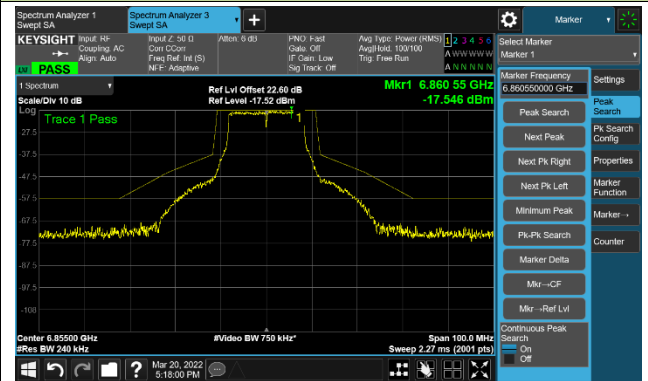

The Mask Data

Channel 113 (6515MHz)

The Reference Level

The Mask Data

802.11a - Ant 1

Channel 117 (6535MHz)

The Reference Level

The Mask Data

Channel 149 (6695MHz)

The Reference Level

The Mask Data

Channel 181 (6855MHz)

The Reference Level

The Mask Data

802.11a - Ant 1

Channel 185 (6875MHz)

The Reference Level

The Mask Data

Channel 189 (6895MHz)

The Reference Level

The Mask Data

Channel 209 (6995MHz)

The Reference Level

The Mask Data

802.11a - Ant 1

Channel 229 (7095MHz)

The Reference Level

The Mask Data

802.11ax-HE20 - Ant 1

Channel 01 (5955MHz)

The Reference Level

The Mask Data