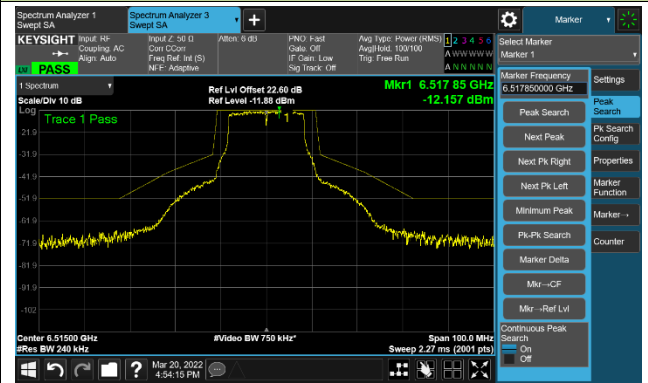

The Reference Level

The Mask Data

802.11a - Ant 1

Channel 97 (6435MHz)

The Reference Level

The Mask Data

Channel 105 (6475MHz)

The Reference Level

The Mask Data

Channel 113 (6515MHz)

The Reference Level

The Mask Data

802.11a - Ant 1

Channel 117 (6535MHz)

The Reference Level

The Mask Data

Channel 149 (6695MHz)

The Reference Level

The Mask Data

Channel 181 (6855MHz)

The Reference Level

The Mask Data

802.11a - Ant 1

Channel 185 (6875MHz)

The Reference Level

The Mask Data

Channel 189 (6895MHz)

The Reference Level

The Mask Data

Channel 209 (6995MHz)

The Reference Level

The Mask Data