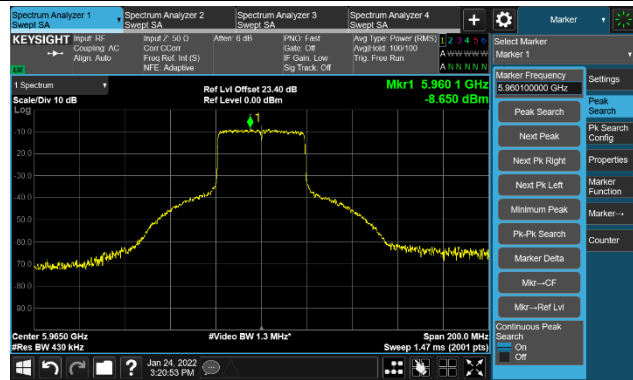

The Reference Level

The Mask Data

802.11ax-HE20 Ant 1

Channel 185 (6875MHz)

The Reference Level

The Mask Data

Channel 189 (6895MHz)

The Reference Level

The Mask Data

Channel 209 (6995MHz)

The Reference Level

The Mask Data

802.11ax-HE20 Ant 1

Channel 229 (7095MHz)

The Reference Level

The Mask Data

802.11ax-HE40 Ant 1

Channel 03 (5965MHz)

The Reference Level

The Mask Data

Channel 51 (6205MHz)

The Reference Level

The Mask Data

Channel 91 (6405MHz)