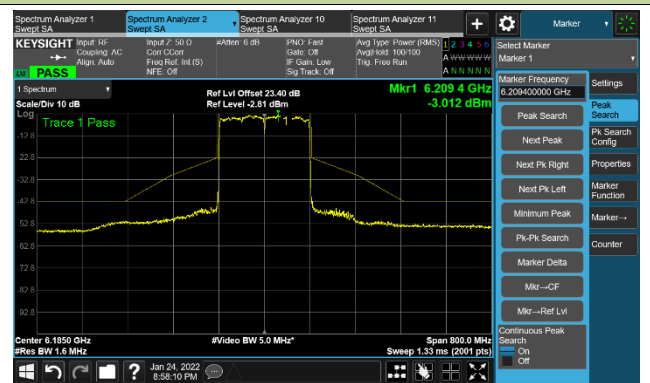

802.11ax-HE160 Ant 0

Channel 15 (6025MHz)

The Reference Level

The Mask Data

Channel 47 (6185MHz)

The Reference Level

The Mask Data

Channel 79 (6345MHz)

The Reference Level

The Mask Data

802.11ax-HE160 Ant 0

Channel 111 (6505MHz)

The Reference Level

The Mask Data

Channel 143 (6665MHz)

The Reference Level

The Mask Data

Channel 175 (6825MHz)

The Reference Level

The Mask Data

802.11ax-HE160 Ant 0

Channel 207 (6985MHz)

The Reference Level

The Mask Data