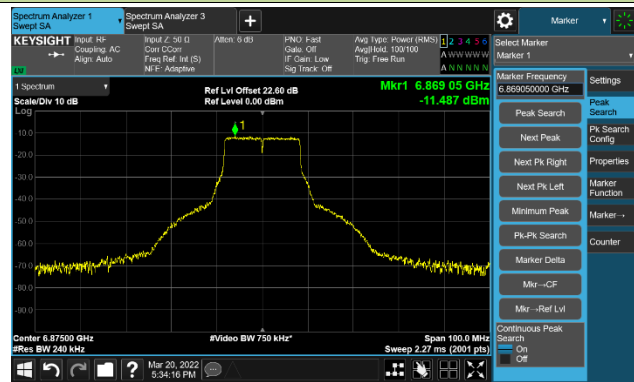

The Mask Data

Channel 113 (6515MHz)

The Reference Level

The Mask Data

802.11a - Ant 1

Channel 117 (6535MHz)

The Reference Level

The Mask Data

Channel 149 (6695MHz)

The Reference Level

The Mask Data

Channel 181 (6855MHz)

The Reference Level

The Mask Data

802.11a - Ant 1

Channel 185 (6875MHz)

The Reference Level

The Mask Data

Channel 189 (6895MHz)

The Reference Level

The Mask Data

Channel 209 (6995MHz)

The Reference Level

The Mask Data

802.11a - Ant 1

Channel 229 (7095MHz)

The Reference Level

The Mask Data

802.11ax-HE20 - Ant 1

Channel 01 (5955MHz)

The Reference Level

The Mask Data