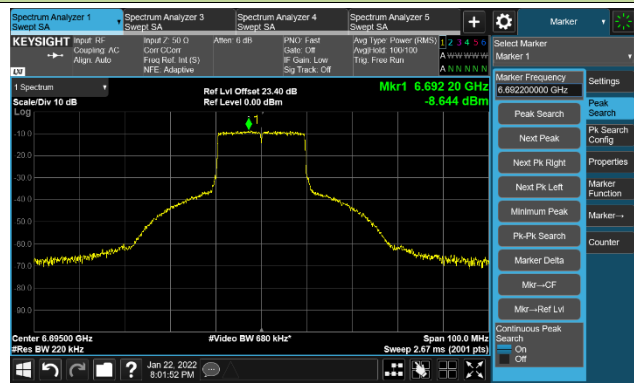

The Reference Level

The Mask Data

Channel 105 (6475MHz)

The Reference Level

The Mask Data

Channel 113 (6515MHz)

The Reference Level

The Mask Data

802.11ax-HE20 Ant 1

Channel 117 (6535MHz)

The Reference Level

The Mask Data

Channel 149 (695MHz)

The Reference Level

The Mask Data

Channel 181 (685MHz)

The Reference Level

The Mask Data

802.11ax-HE20 Ant 1

Channel 185 (6875MHz)

The Reference Level

The Mask Data

Channel 189 (6895MHz)

The Reference Level

The Mask Data

Channel 209 (6995MHz)

The Reference Level

The Mask Data

802.11ax-HE20 Ant 1

Channel 229 (7095MHz)

The Reference Level

The Mask Data