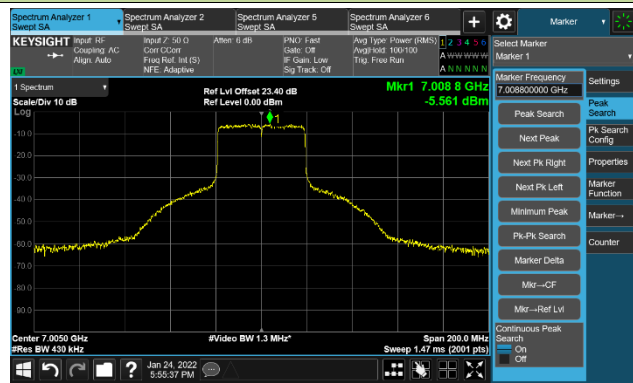

Channel 147 (685MHz)

The Reference Level

The Mask Data

Channel 187 (6885MHz)

The Reference Level

The Mask Data

802.11ax-HE40 Ant 0

Channel 195 (6925MHz)

The Reference Level

The Mask Data

Channel 211 (7005MHz)

The Reference Level

The Mask Data

Channel 227 (7085MHz)

The Reference Level

The Mask Data

802.11ax-HE80 Ant 0

Channel 07 (5985MHz)

The Reference Level

The Mask Data

Channel 55 (6225MHz)

The Reference Level

The Mask Data

Channel 87 (6385MHz)

The Reference Level

The Mask Data

802.11ax-HE80 Ant 0

Channel 103 (6465MHz)

The Reference Level

The Mask Data

Channel 119 (6545MHz)

The Reference Level