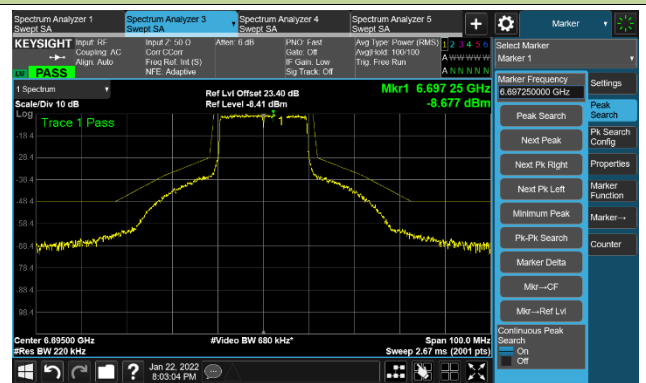

The Reference Level

The Mask Data

802.11ax-HE20 Ant 0

Channel 97 (6435MHz)

The Reference Level

The Mask Data

Channel 105 (6475MHz)

The Reference Level

The Mask Data

Channel 113 (6515MHz)

The Reference Level

The Mask Data

802.11ax-HE20 Ant 0

Channel 117 (6535MHz)

The Reference Level

The Mask Data

Channel 149 (695MHz)

The Reference Level

The Mask Data

Channel 181 (685MHz)

The Reference Level

The Mask Data

802.11ax-HE20 Ant 0

Channel 185 (6875MHz)

The Reference Level

The Mask Data

Channel 189 (6895MHz)

The Reference Level

The Mask Data

Channel 209 (6995MHz)

The Reference Level

The Mask Data