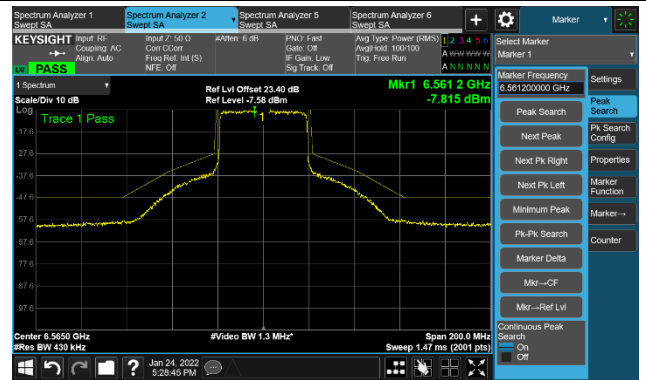

The Reference Level

The Mask Data

802.11ax-HE40 Ant 0

Channel 99 (6445MHz)

The Reference Level

The Mask Data

Channel 107 (6485MHz)

The Reference Level

The Mask Data

Channel 115 (6525MHz)

The Reference Level

The Mask Data

802.11ax-HE40 Ant 0

Channel 123 (6565MHz)

The Reference Level

The Mask Data

Channel 147 (685MHz)

The Reference Level

The Mask Data

Channel 187 (6885MHz)

The Reference Level

The Mask Data

802.11ax-HE40 Ant 0

Channel 195 (6925MHz)

The Reference Level

The Mask Data

Channel 211 (7005MHz)

The Reference Level

The Mask Data

Channel 227 (7085MHz)

The Reference Level

The Mask Data