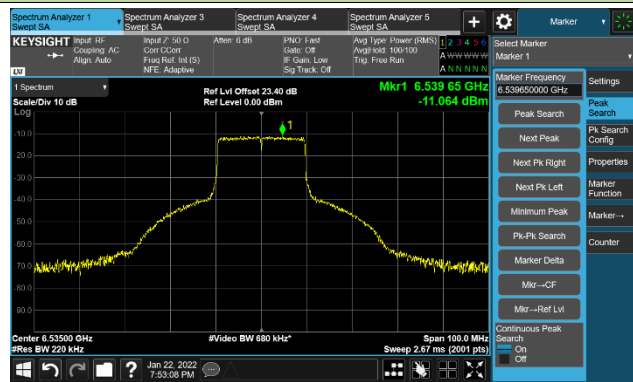

The Reference Level

The Mask Data

802.11ax-HE20 Ant 0

Channel 97 (6435MHz)

The Reference Level

The Mask Data

Channel 105 (6475MHz)

The Reference Level

The Mask Data

Channel 113 (6515MHz)

The Reference Level

The Mask Data

802.11ax-HE20 Ant 0

Channel 117 (6535MHz)

The Reference Level

The Mask Data

Channel 149 (695MHz)

The Reference Level

The Mask Data

Channel 181 (685MHz)

The Reference Level

The Mask Data

802.11ax-HE20 Ant 0

Channel 185 (6875MHz)

The Reference Level

The Mask Data

Channel 189 (6895MHz)

The Reference Level

The Mask Data

Channel 209 (6995MHz)

The Reference Level

The Mask Data