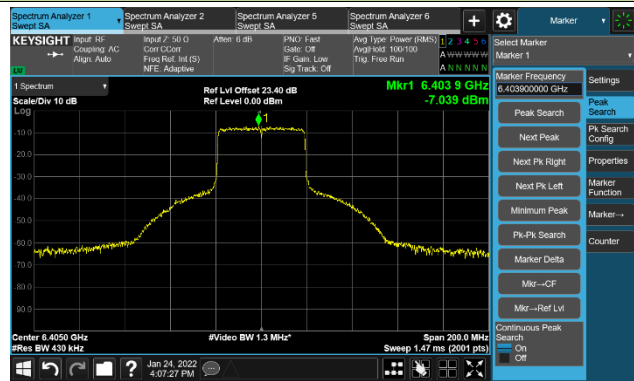

The Reference Level

The Mask Data

Channel 189 (6895MHz)

The Reference Level

The Mask Data

Channel 209 (6995MHz)

The Reference Level

The Mask Data

802.11ax-HE40 Ant 0

Channel 03 (5965MHz)

The Reference Level

The Mask Data

Channel 51 (6205MHz)

The Reference Level

The Mask Data

Channel 91 (6405MHz)

The Reference Level

The Mask Data

802.11ax-HE40 Ant 0

Channel 99 (6445MHz)

The Reference Level

The Mask Data

Channel 107 (6485MHz)

The Reference Level

The Mask Data

Channel 115 (6525MHz)

The Reference Level

The Mask Data

802.11ax-HE40 Ant 0

Channel 123 (6565MHz)

The Reference Level

The Mask Data