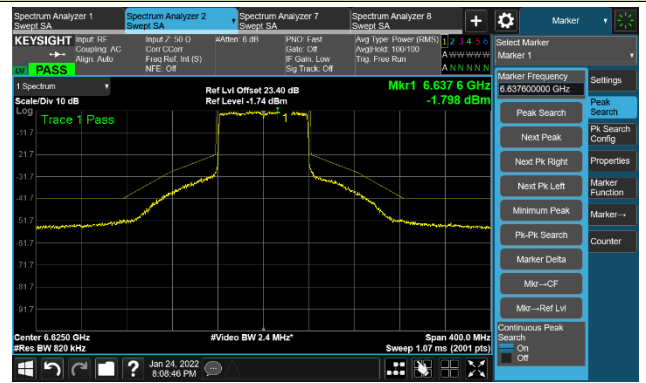

The Reference Level

The Mask Data

802.11ax-HE80 Ant 0

Channel 103 (6465MHz)

The Reference Level

The Mask Data

Channel 119 (6545MHz)

The Reference Level

The Mask Data

Channel 135 (6625MHz)

The Reference Level

The Mask Data

802.11ax-HE80 Ant 0

Channel 151 (6705MHz)

The Reference Level

The Mask Data

Channel 167 (6785MHz)

The Reference Level

The Mask Data

Channel 183 (6865MHz)

The Reference Level

The Mask Data

802.11ax-HE80 Ant 0

Channel 199 (6945MHz)

The Reference Level

The Mask Data

Channel 215 (7025MHz)

The Reference Level

The Mask Data