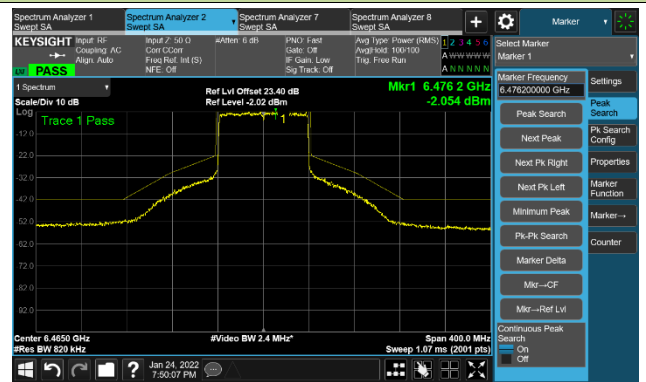

802.11ax-HE80 Ant 0

Channel 07 (5985MHz)

The Reference Level

The Mask Data

Channel 55 (6225MHz)

The Reference Level

The Mask Data

Channel 87 (6385MHz)

The Reference Level

The Mask Data

802.11ax-HE80 Ant 0

Channel 103 (6465MHz)

The Reference Level

The Mask Data

Channel 119 (6545MHz)

The Reference Level

The Mask Data

Channel 135 (6625MHz)

The Reference Level

The Mask Data

802.11ax-HE80 Ant 0

Channel 151 (6705MHz)

The Reference Level

The Mask Data

Channel 167 (6785MHz)

The Reference Level

The Mask Data

Channel 183 (6865MHz)

The Reference Level

The Mask Data

802.11ax-HE80 Ant 0

Channel 199 (6945MHz)