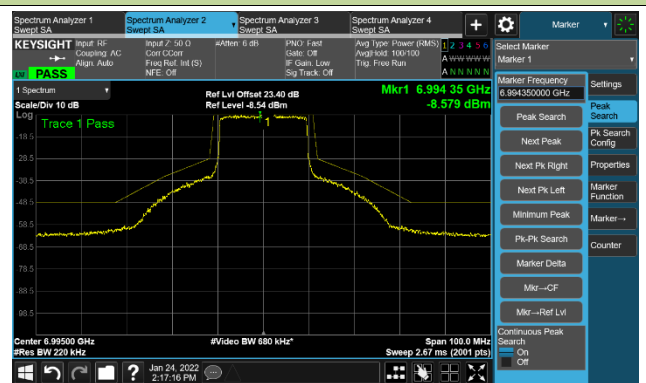

Channel 149 (695MHz)

The Reference Level

The Mask Data

Channel 181 (685MHz)

The Reference Level

The Mask Data

802.11ax-HE20 Ant 0

Channel 185 (6875MHz)

The Reference Level

The Mask Data

Channel 189 (6895MHz)

The Reference Level

The Mask Data

Channel 209 (6995MHz)

The Reference Level

The Mask Data

802.11ax-HE40 Ant 0

Channel 03 (5965MHz)

The Reference Level

The Mask Data

Channel 51 (6205MHz)

The Reference Level

The Mask Data

Channel 91 (6405MHz)

The Reference Level

The Mask Data

802.11ax-HE40 Ant 0

Channel 99 (6445MHz)

The Reference Level

The Mask Data

Channel 107 (6485MHz)

The Reference Level