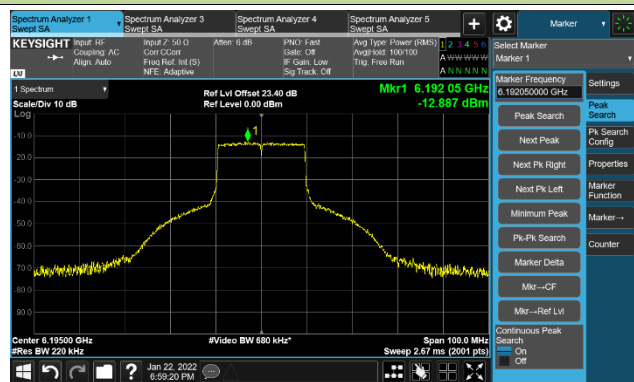

802.11ax-HE20 - Ant 0

Channel 01 (5955MHz)

The Reference Level

The Mask Data

Channel 49 (6195MHz)

The Reference Level

The Mask Data

Channel 93 (6415MHz)

The Reference Level

The Mask Data

802.11ax-HE20 Ant 0

Channel 97 (6435MHz)

The Reference Level

The Mask Data

Channel 105 (6475MHz)

The Reference Level

The Mask Data

Channel 113 (6515MHz)

The Reference Level

The Mask Data

802.11ax-HE20 Ant 0

Channel 117 (6535MHz)

The Reference Level

The Mask Data