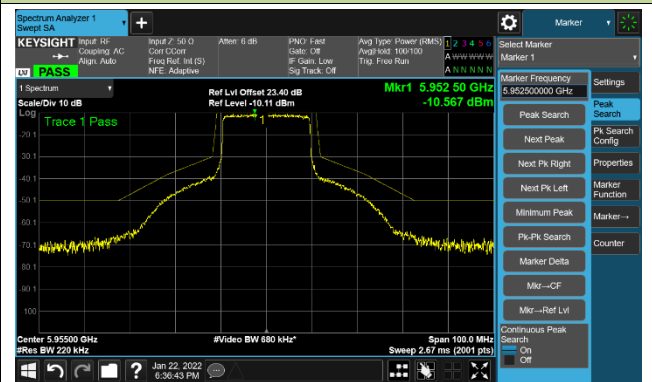

802.11ax-HE20 - Ant 0

Channel 01 (5955MHz)

The Reference Level

The Mask Data

Channel 49 (6195MHz)

The Reference Level

The Mask Data

Channel 93 (6415MHz)

The Reference Level

The Mask Data

802.11ax-HE20 Ant 0

Channel 97 (6435MHz)

The Reference Level

The Mask Data

Channel 105 (6475MHz)

The Reference Level