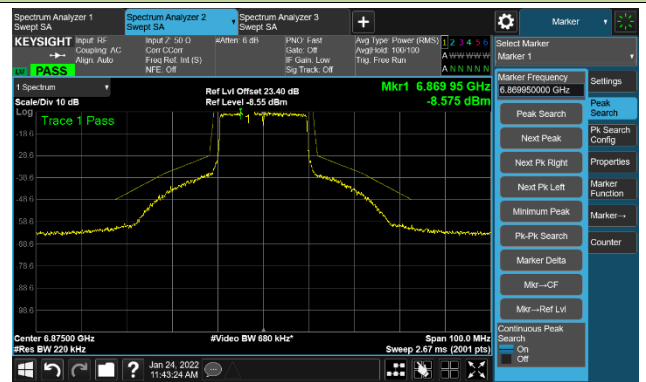

The Mask Data

Channel 113 (6515MHz)

The Reference Level

The Mask Data

802.11ax-HE20 Ant 0

Channel 117 (6535MHz)

The Reference Level

The Mask Data

Channel 149 (695MHz)

The Reference Level

The Mask Data

Channel 181 (685MHz)

The Reference Level

The Mask Data

802.11ax-HE20 Ant 0

Channel 185 (6875MHz)

The Reference Level

The Mask Data

Channel 189 (6895MHz)

The Reference Level

The Mask Data

Channel 209 (6995MHz)

The Reference Level

The Mask Data