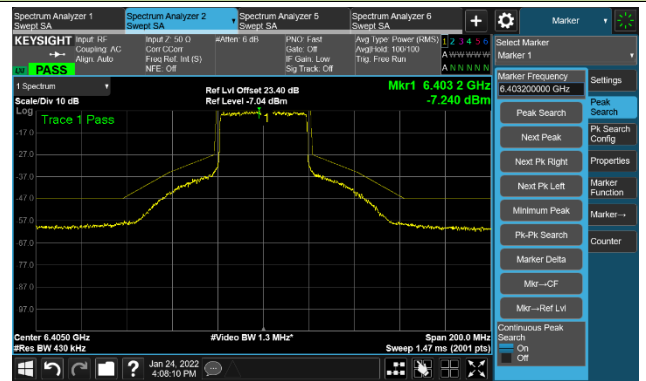

The Reference Level

The Mask Data

Channel 189 (6895MHz)

The Reference Level

The Mask Data

Channel 209 (6995MHz)

The Reference Level

The Mask Data

802.11ax-HE40 Ant 0

Channel 03 (5965MHz)

The Reference Level

The Mask Data

Channel 51 (6205MHz)

The Reference Level

The Mask Data

Channel 91 (6405MHz)

The Reference Level

The Mask Data

802.11ax-HE40 Ant 0

Channel 99 (6445MHz)

The Reference Level

The Mask Data

Channel 107 (6485MHz)

The Reference Level

The Mask Data

Channel 115 (6525MHz)

The Reference Level

The Mask Data

802.11ax-HE40 Ant 0

Channel 123 (6565MHz)

The Reference Level

The Mask Data