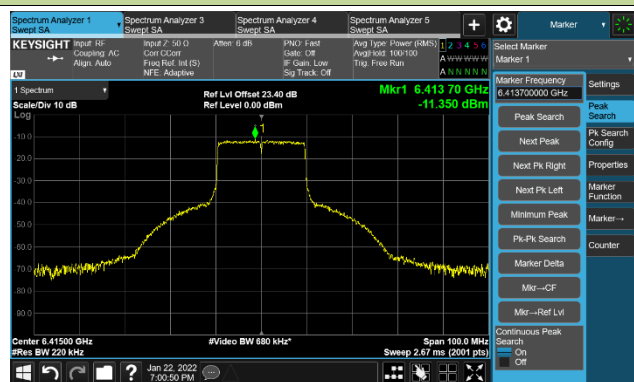

802.11ax-HE20 - Ant 0

Channel 01 (5955MHz)

The Reference Level

The Mask Data

Channel 49 (6195MHz)

The Reference Level

The Mask Data

Channel 93 (6415MHz)

The Reference Level

The Mask Data

802.11ax-HE20 Ant 0

Channel 97 (6435MHz)

The Reference Level

The Mask Data

Channel 105 (6475MHz)

The Reference Level

The Mask Data

Channel 113 (6515MHz)

The Reference Level

The Mask Data

802.11ax-HE20 Ant 0

Channel 117 (6535MHz)

The Reference Level

The Mask Data