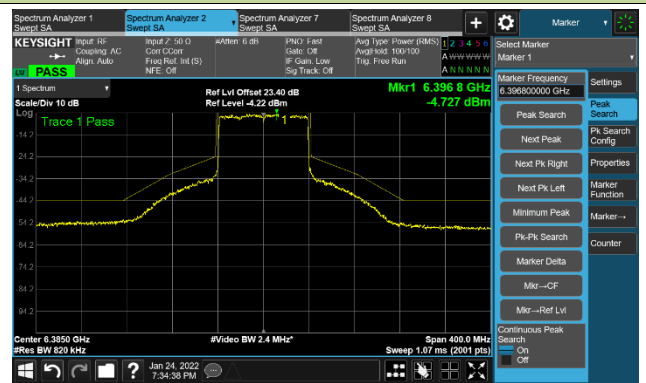

The Reference Level

The Mask Data

Channel 211 (7005MHz)

The Reference Level

The Mask Data

Channel 227 (7085MHz)

The Reference Level

The Mask Data

802.11ax-HE80 Ant 0

Channel 07 (5985MHz)

The Reference Level

The Mask Data

Channel 55 (6225MHz)

The Reference Level

The Mask Data

Channel 87 (6385MHz)

The Reference Level

The Mask Data

802.11ax-HE80 Ant 0

Channel 103 (6465MHz)

The Reference Level

The Mask Data

Channel 119 (6545MHz)

The Reference Level