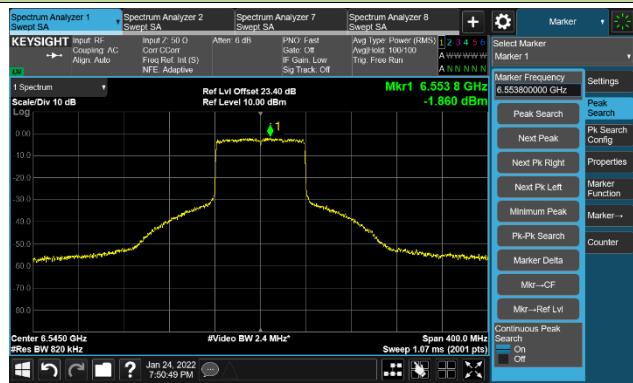

802.11ax-HE80 Ant 0

Channel 07 (5985MHz)

The Reference Level

The Mask Data

Channel 55 (6225MHz)

The Reference Level

The Mask Data

Channel 87 (6385MHz)

The Reference Level

The Mask Data

802.11ax-HE80 Ant 0

Channel 103 (6465MHz)

The Reference Level

The Mask Data

Channel 119 (6545MHz)

The Reference Level

The Mask Data

Channel 135 (6625MHz)

The Reference Level

The Mask Data

802.11ax-HE80 Ant 0

Channel 151 (6705MHz)

The Reference Level

The Mask Data

Channel 167 (6785MHz)

The Reference Level

The Mask Data

Channel 183 (6865MHz)

The Reference Level

The Mask Data

802.11ax-HE80 Ant 0

Channel 199 (6945MHz)