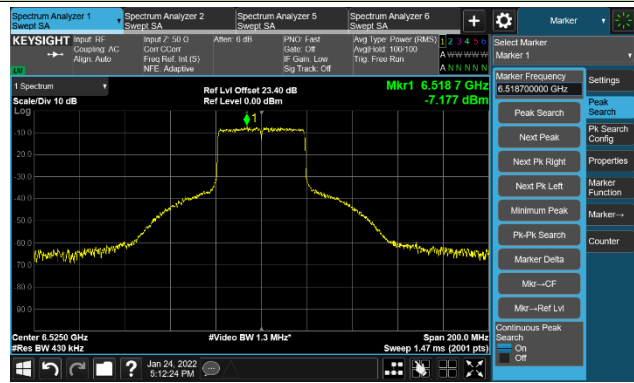

802.11ax-HE40 Ant 0

Channel 03 (5965MHz)

The Reference Level

The Mask Data

Channel 51 (6205MHz)

The Reference Level

The Mask Data

Channel 91 (6405MHz)

The Reference Level

The Mask Data

802.11ax-HE40 Ant 0

Channel 99 (6445MHz)

The Reference Level

The Mask Data

Channel 107 (6485MHz)

The Reference Level

The Mask Data

Channel 115 (6525MHz)

The Reference Level

The Mask Data

802.11ax-HE40 Ant 0

Channel 123 (6565MHz)

The Reference Level

The Mask Data

Channel 147 (685MHz)

The Reference Level

The Mask Data

Channel 187 (6885MHz)

The Reference Level

The Mask Data

802.11ax-HE40 Ant 0

Channel 195 (6925MHz)