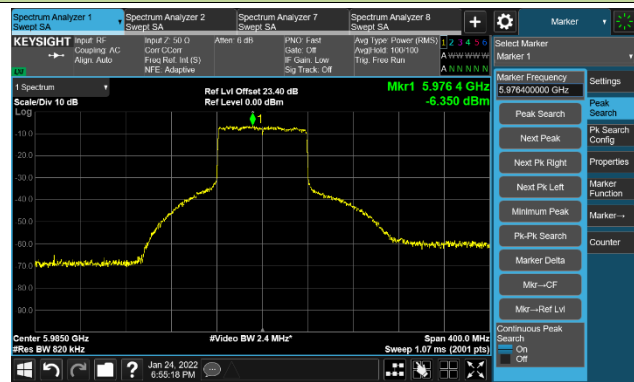

Channel 147 (685MHz)

The Reference Level

The Mask Data

Channel 187 (6885MHz)

The Reference Level

The Mask Data

802.11ax-HE40 Ant 0

Channel 195 (6925MHz)

The Reference Level

The Mask Data

Channel 211 (7005MHz)

The Reference Level

The Mask Data

Channel 227 (7085MHz)

The Reference Level

The Mask Data

802.11ax-HE80 Ant 0

Channel 07 (5985MHz)

The Reference Level

The Mask Data

Channel 55 (6225MHz)

The Reference Level

The Mask Data

Channel 87 (6385MHz)

The Reference Level

The Mask Data

802.11ax-HE80 Ant 0

Channel 103 (6465MHz)

The Reference Level

The Mask Data

Channel 119 (6545MHz)

The Reference Level