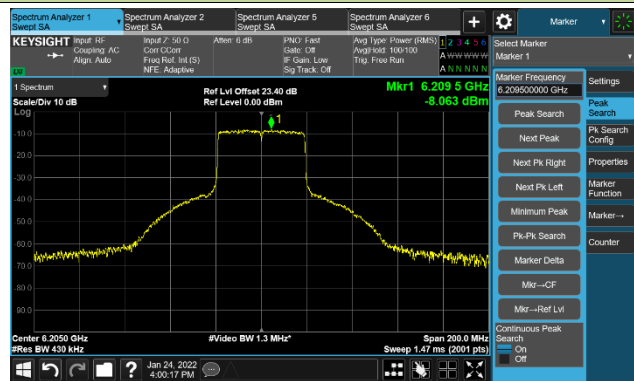

The Reference Level

The Mask Data

Channel 189 (6895MHz)

The Reference Level

The Mask Data

Channel 209 (6995MHz)

The Reference Level

The Mask Data

802.11ax-HE40 Ant 0

Channel 03 (5965MHz)

The Reference Level

The Mask Data

Channel 51 (6205MHz)

The Reference Level

The Mask Data

Channel 91 (6405MHz)

The Reference Level

The Mask Data

802.11ax-HE40 Ant 0

Channel 99 (6445MHz)

The Reference Level

The Mask Data

Channel 107 (6485MHz)

The Reference Level