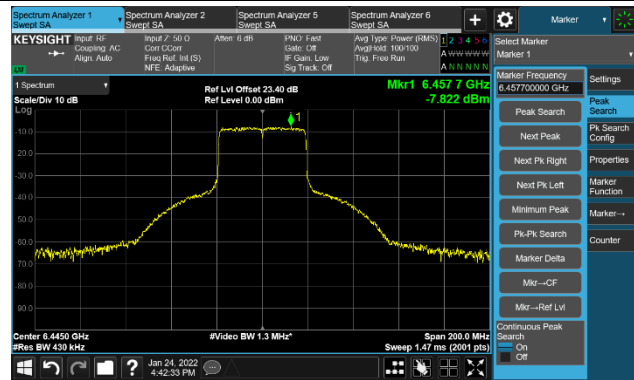

The Reference Level

The Mask Data

802.11ax-HE40 Ant 0

Channel 99 (6445MHz)

The Reference Level

The Mask Data

Channel 107 (6485MHz)

The Reference Level

The Mask Data

Channel 115 (6525MHz)

The Reference Level

The Mask Data

802.11ax-HE40 Ant 0

Channel 123 (6565MHz)

The Reference Level

The Mask Data