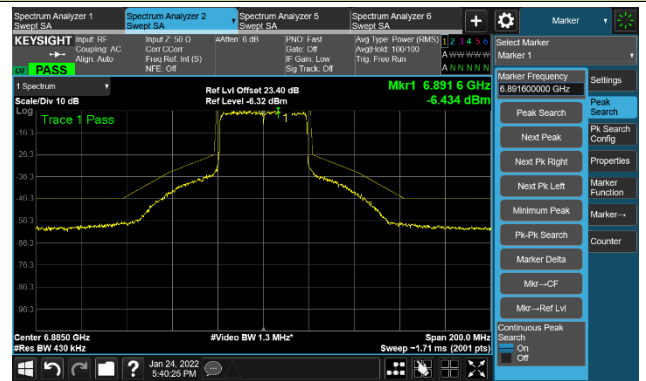

The Mask Data

Channel 115 (6525MHz)

The Reference Level

The Mask Data

802.11ax-HE40 Ant 0

Channel 123 (6565MHz)

The Reference Level

The Mask Data

Channel 147 (685MHz)

The Reference Level

The Mask Data

Channel 187 (6885MHz)

The Reference Level

The Mask Data

802.11ax-HE40 Ant 0

Channel 195 (6925MHz)

The Reference Level

The Mask Data

Channel 211 (7005MHz)

The Reference Level

The Mask Data

Channel 227 (7085MHz)

The Reference Level

The Mask Data

802.11ax-HE80 Ant 0

Channel 07 (5985MHz)

The Reference Level

The Mask Data

Channel 55 (6225MHz)

The Reference Level

The Mask Data

Channel 87 (6385MHz)