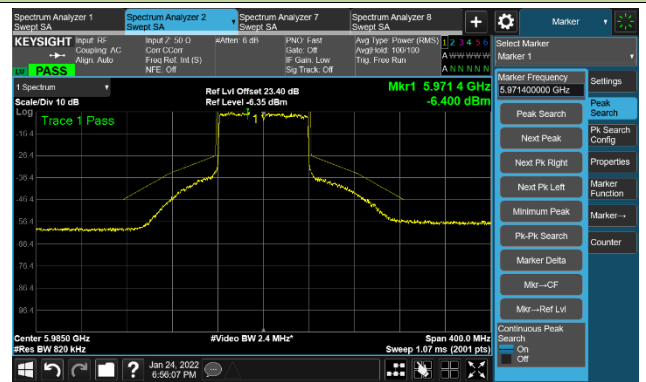

Channel 147 (685MHz)

The Reference Level

The Mask Data

Channel 187 (6885MHz)

The Reference Level

The Mask Data

802.11ax-HE40 Ant 0

Channel 195 (6925MHz)

The Reference Level

The Mask Data

Channel 211 (7005MHz)

The Reference Level

The Mask Data

Channel 227 (7085MHz)

The Reference Level

The Mask Data

802.11ax-HE80 Ant 0

Channel 07 (5985MHz)

The Reference Level

The Mask Data

Channel 55 (6225MHz)

The Reference Level

The Mask Data

Channel 87 (6385MHz)