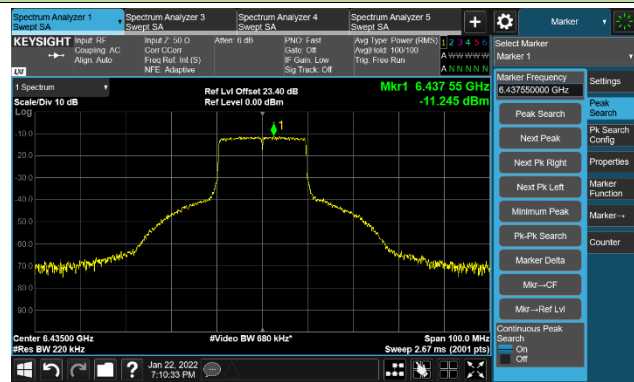

The Reference Level

The Mask Data

802.11ax-HE20 Ant 0

Channel 97 (6435MHz)

The Reference Level

The Mask Data

Channel 105 (6475MHz)

The Reference Level

The Mask Data

Channel 113 (6515MHz)

The Reference Level

The Mask Data

802.11ax-HE20 Ant 0

Channel 117 (6535MHz)

The Reference Level

The Mask Data

Channel 149 (695MHz)

The Reference Level

The Mask Data

Channel 181 (685MHz)

The Reference Level

The Mask Data

802.11ax-HE20 Ant 0

Channel 185 (6875MHz)

The Reference Level

The Mask Data

Channel 189 (6895MHz)

The Reference Level

The Mask Data

Channel 209 (6995MHz)

The Reference Level

The Mask Data