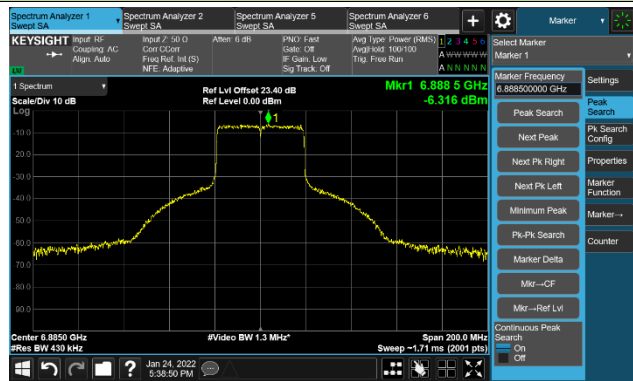

The Mask Data

Channel 115 (6525MHz)

The Reference Level

The Mask Data

802.11ax-HE40 Ant 0

Channel 123 (6565MHz)

The Reference Level

The Mask Data

Channel 147 (685MHz)

The Reference Level

The Mask Data

Channel 187 (6885MHz)

The Reference Level

The Mask Data

802.11ax-HE40 Ant 0

Channel 195 (6925MHz)

The Reference Level

The Mask Data

Channel 211 (7005MHz)

The Reference Level

The Mask Data

Channel 227 (7085MHz)

The Reference Level

The Mask Data