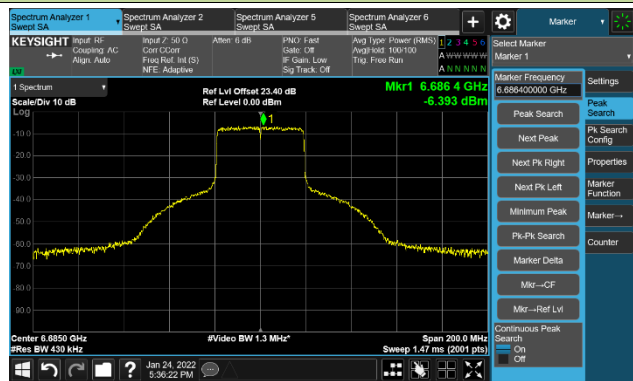

The Reference Level

The Mask Data

802.11ax-HE40 Ant 0

Channel 99 (6445MHz)

The Reference Level

The Mask Data

Channel 107 (6485MHz)

The Reference Level

The Mask Data

Channel 115 (6525MHz)

The Reference Level

The Mask Data

802.11ax-HE40 Ant 0

Channel 123 (6565MHz)

The Reference Level

The Mask Data

Channel 147 (685MHz)

The Reference Level

The Mask Data

Channel 187 (6885MHz)

The Reference Level

The Mask Data

802.11ax-HE40 Ant 0

Channel 195 (6925MHz)

The Reference Level

The Mask Data

Channel 211 (7005MHz)

The Reference Level

The Mask Data

Channel 227 (7085MHz)

The Reference Level

The Mask Data