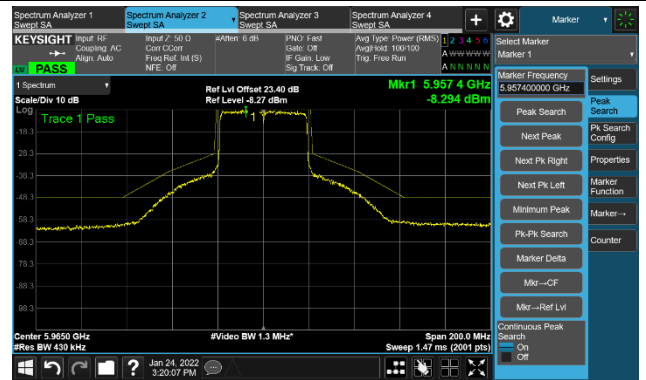

Channel 149 (695MHz)

The Reference Level

The Mask Data

Channel 181 (685MHz)

The Reference Level

The Mask Data

802.11ax-HE20 Ant 0

Channel 185 (6875MHz)

The Reference Level

The Mask Data

Channel 189 (6895MHz)

The Reference Level

The Mask Data

Channel 209 (6995MHz)

The Reference Level

The Mask Data

802.11ax-HE40 Ant 0

Channel 03 (5965MHz)

The Reference Level

The Mask Data

Channel 51 (6205MHz)

The Reference Level

The Mask Data

Channel 91 (6405MHz)

The Reference Level

The Mask Data

802.11ax-HE40 Ant 0

Channel 99 (6445MHz)

The Reference Level

The Mask Data

Channel 107 (6485MHz)

The Reference Level