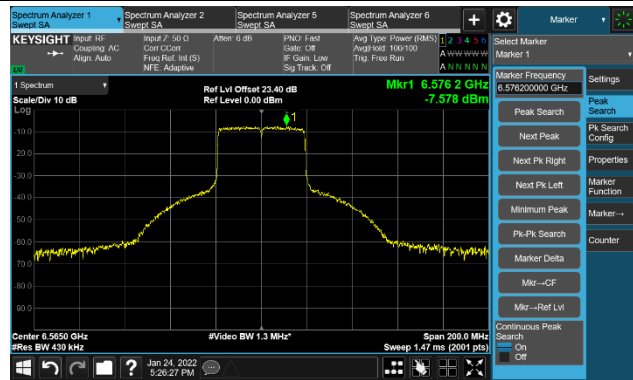

The Reference Level

The Mask Data

802.11ax-HE40 Ant 0

Channel 99 (6445MHz)

The Reference Level

The Mask Data

Channel 107 (6485MHz)

The Reference Level

The Mask Data

Channel 115 (6525MHz)

The Reference Level

The Mask Data

802.11ax-HE40 Ant 0

Channel 123 (6565MHz)

The Reference Level

The Mask Data

Channel 147 (685MHz)

The Reference Level

The Mask Data

Channel 187 (6885MHz)

The Reference Level

The Mask Data

802.11ax-HE40 Ant 0

Channel 195 (6925MHz)

The Reference Level

The Mask Data

Channel 211 (7005MHz)

The Reference Level

The Mask Data

Channel 227 (7085MHz)

The Reference Level

The Mask Data