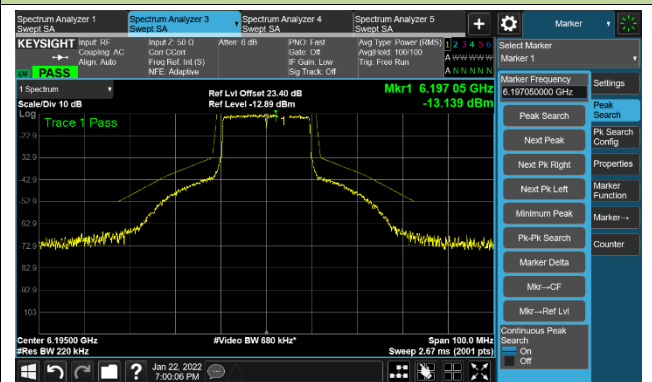

802.11ax-HE20 - Ant 0

Channel 01 (5955MHz)

The Reference Level

The Mask Data

Channel 49 (6195MHz)

The Reference Level

The Mask Data

Channel 93 (6415MHz)

The Reference Level

The Mask Data

802.11ax-HE20 Ant 0

Channel 97 (6435MHz)

The Reference Level

The Mask Data

Channel 105 (6475MHz)

The Reference Level

The Mask Data

Channel 113 (6515MHz)

The Reference Level

The Mask Data

802.11ax-HE20 Ant 0

Channel 117 (6535MHz)

The Reference Level

The Mask Data