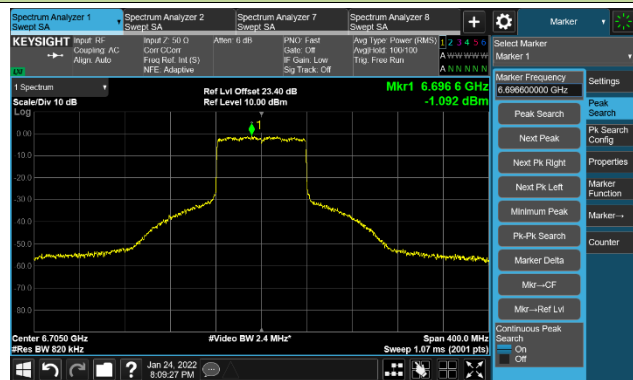

The Reference Level

The Mask Data

802.11ax-HE80 Ant 0

Channel 103 (6465MHz)

The Reference Level

The Mask Data

Channel 119 (6545MHz)

The Reference Level

The Mask Data

Channel 135 (6625MHz)

The Reference Level

The Mask Data

802.11ax-HE80 Ant 0

Channel 151 (6705MHz)

The Reference Level

The Mask Data

Channel 167 (6785MHz)

The Reference Level

The Mask Data

Channel 183 (6865MHz)

The Reference Level

The Mask Data

802.11ax-HE80 Ant 0

Channel 199 (6945MHz)

The Reference Level

The Mask Data

Channel 215 (7025MHz)

The Reference Level

The Mask Data