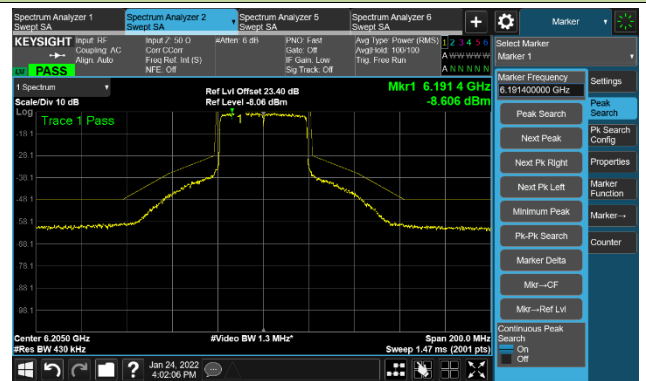

The Reference Level

The Mask Data

Channel 189 (6895MHz)

The Reference Level

The Mask Data

Channel 209 (6995MHz)

The Reference Level

The Mask Data

802.11ax-HE40 Ant 0

Channel 03 (5965MHz)

The Reference Level

The Mask Data

Channel 51 (6205MHz)

The Reference Level

The Mask Data

Channel 91 (6405MHz)

The Reference Level

The Mask Data

802.11ax-HE40 Ant 0

Channel 99 (6445MHz)

The Reference Level

The Mask Data

Channel 107 (6485MHz)

The Reference Level

The Mask Data

Channel 115 (6525MHz)

The Reference Level

The Mask Data

802.11ax-HE40 Ant 0

Channel 123 (6565MHz)

The Reference Level

The Mask Data