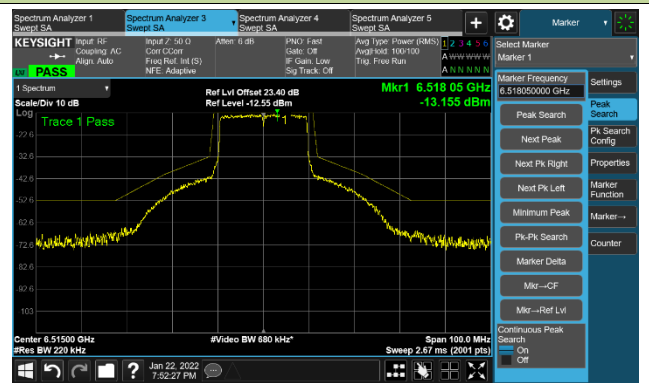

The Reference Level

The Mask Data

802.11ax-HE20 Ant 0

Channel 97 (6435MHz)

The Reference Level

The Mask Data

Channel 105 (6475MHz)

The Reference Level

The Mask Data

Channel 113 (6515MHz)

The Reference Level

The Mask Data

802.11ax-HE20 Ant 0

Channel 117 (6535MHz)

The Reference Level

The Mask Data

Channel 149 (695MHz)

The Reference Level

The Mask Data

Channel 181 (685MHz)

The Reference Level

The Mask Data

802.11ax-HE20 Ant 0

Channel 185 (6875MHz)

The Reference Level

The Mask Data

Channel 189 (6895MHz)

The Reference Level

The Mask Data

Channel 209 (6995MHz)

The Reference Level

The Mask Data