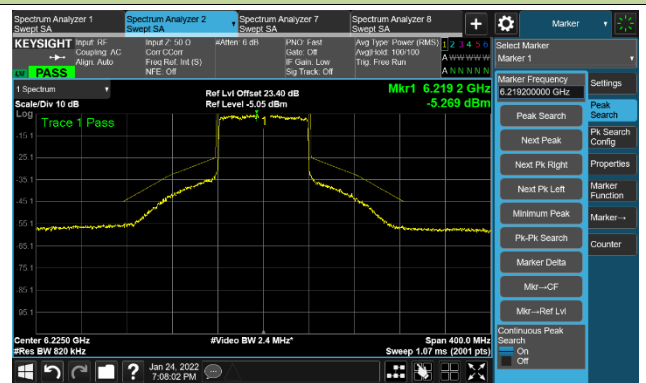

The Reference Level

The Mask Data

Channel 211 (7005MHz)

The Reference Level

The Mask Data

Channel 227 (7085MHz)

The Reference Level

The Mask Data

802.11ax-HE80 Ant 0

Channel 07 (5985MHz)

The Reference Level

The Mask Data

Channel 55 (6225MHz)

The Reference Level

The Mask Data

Channel 87 (6385MHz)

The Reference Level

The Mask Data

802.11ax-HE80 Ant 0

Channel 103 (6465MHz)

The Reference Level

The Mask Data

Channel 119 (6545MHz)

The Reference Level