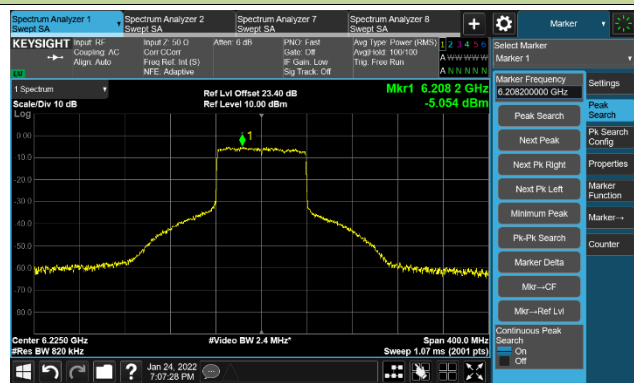

The Reference Level

The Mask Data

Channel 211 (7005MHz)

The Reference Level

The Mask Data

Channel 227 (7085MHz)

The Reference Level

The Mask Data

802.11ax-HE80 Ant 0

Channel 07 (5985MHz)

The Reference Level

The Mask Data

Channel 55 (6225MHz)

The Reference Level

The Mask Data

Channel 87 (6385MHz)

The Reference Level

The Mask Data

802.11ax-HE80 Ant 0

Channel 103 (6465MHz)

The Reference Level

The Mask Data

Channel 119 (6545MHz)

The Reference Level