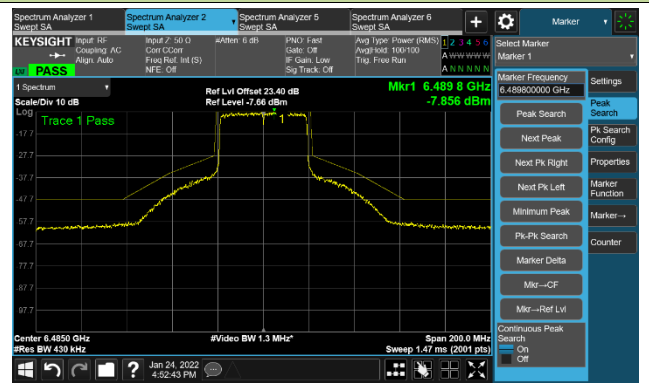

802.11ax-HE40 Ant 0

Channel 03 (5965MHz)

The Reference Level

The Mask Data

Channel 51 (6205MHz)

The Reference Level

The Mask Data

Channel 91 (6405MHz)

The Reference Level

The Mask Data

802.11ax-HE40 Ant 0

Channel 99 (6445MHz)

The Reference Level

The Mask Data

Channel 107 (6485MHz)

The Reference Level

The Mask Data

Channel 115 (6525MHz)

The Reference Level

The Mask Data

802.11ax-HE40 Ant 0

Channel 123 (6565MHz)

The Reference Level

The Mask Data

Channel 147 (685MHz)

The Reference Level

The Mask Data

Channel 187 (6885MHz)

The Reference Level

The Mask Data

802.11ax-HE40 Ant 0

Channel 195 (6925MHz)