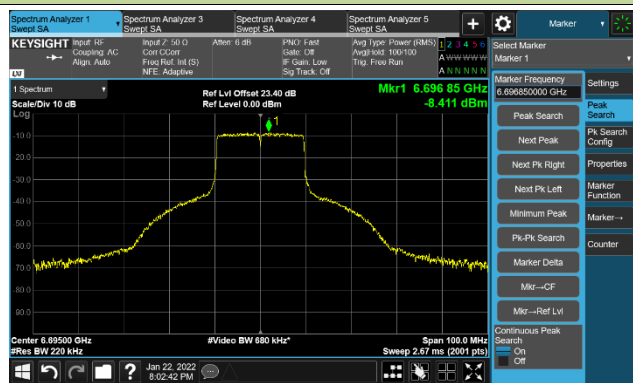

The Reference Level

The Mask Data

802.11ax-HE20 Ant 0

Channel 97 (6435MHz)

The Reference Level

The Mask Data

Channel 105 (6475MHz)

The Reference Level

The Mask Data

Channel 113 (6515MHz)

The Reference Level

The Mask Data

802.11ax-HE20 Ant 0

Channel 117 (6535MHz)

The Reference Level

The Mask Data

Channel 149 (695MHz)

The Reference Level

The Mask Data

Channel 181 (685MHz)

The Reference Level

The Mask Data

802.11ax-HE20 Ant 0

Channel 185 (6875MHz)

The Reference Level

The Mask Data

Channel 189 (6895MHz)

The Reference Level

The Mask Data

Channel 209 (6995MHz)

The Reference Level

The Mask Data