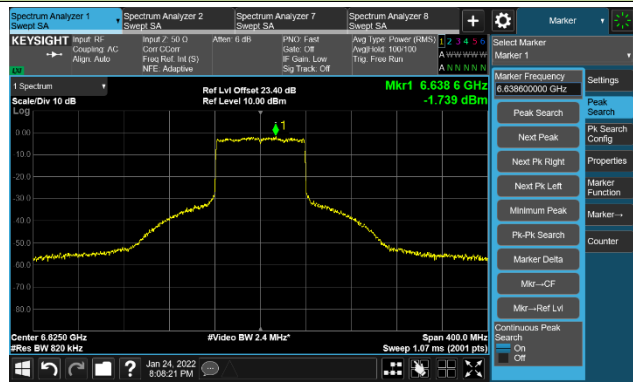

802.11ax-HE80 Ant 0

Channel 07 (5985MHz)

The Reference Level

The Mask Data

Channel 55 (6225MHz)

The Reference Level

The Mask Data

Channel 87 (6385MHz)

The Reference Level

The Mask Data

802.11ax-HE80 Ant 0

Channel 103 (6465MHz)

The Reference Level

The Mask Data

Channel 119 (6545MHz)

The Reference Level

The Mask Data

Channel 135 (6625MHz)

The Reference Level

The Mask Data

802.11ax-HE80 Ant 0

Channel 151 (6705MHz)

The Reference Level

The Mask Data

Channel 167 (6785MHz)

The Reference Level

The Mask Data

Channel 183 (6865MHz)

The Reference Level

The Mask Data

802.11ax-HE80 Ant 0

Channel 199 (6945MHz)