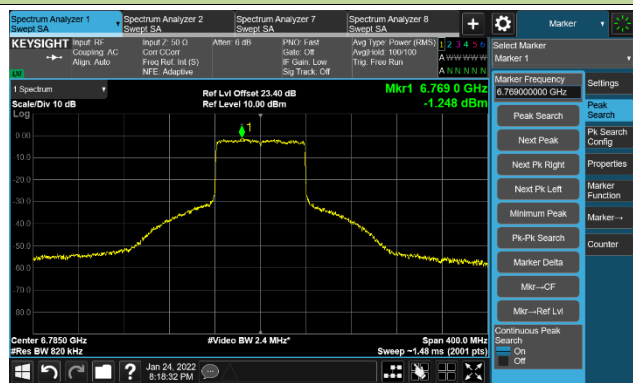

The Reference Level

The Mask Data

802.11ax-HE80 Ant 0

Channel 103 (6465MHz)

The Reference Level

The Mask Data

Channel 119 (6545MHz)

The Reference Level

The Mask Data

Channel 135 (6625MHz)

The Reference Level

The Mask Data

802.11ax-HE80 Ant 0

Channel 151 (6705MHz)

The Reference Level

The Mask Data

Channel 167 (6785MHz)

The Reference Level

The Mask Data

Channel 183 (6865MHz)

The Reference Level

The Mask Data

802.11ax-HE80 Ant 0

Channel 199 (6945MHz)

The Reference Level

The Mask Data

Channel 215 (7025MHz)

The Reference Level

The Mask Data