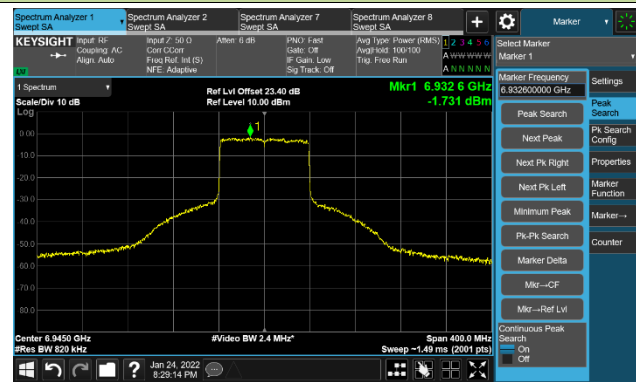

The Mask Data

Channel 135 (6625MHz)

The Reference Level

The Mask Data

802.11ax-HE80 Ant 0

Channel 151 (6705MHz)

The Reference Level

The Mask Data

Channel 167 (6785MHz)

The Reference Level

The Mask Data

Channel 183 (6865MHz)

The Reference Level

The Mask Data

802.11ax-HE80 Ant 0

Channel 199 (6945MHz)

The Reference Level

The Mask Data

Channel 215 (7025MHz)

The Reference Level

The Mask Data