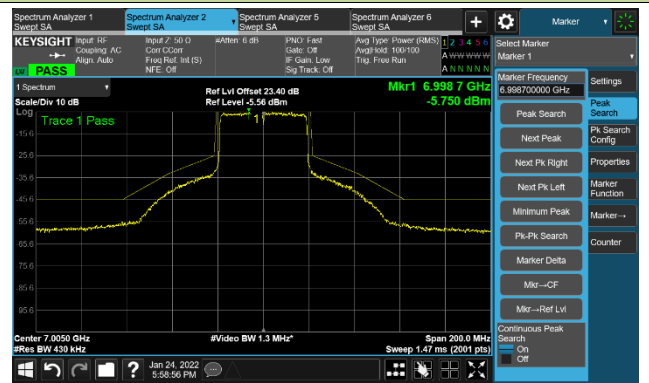

Channel 147 (685MHz)

The Reference Level

The Mask Data

Channel 187 (6885MHz)

The Reference Level

The Mask Data

802.11ax-HE40 Ant 0

Channel 195 (6925MHz)

The Reference Level

The Mask Data

Channel 211 (7005MHz)

The Reference Level

The Mask Data

Channel 227 (7085MHz)

The Reference Level

The Mask Data

802.11ax-HE80 Ant 0

Channel 07 (5985MHz)

The Reference Level

The Mask Data

Channel 55 (6225MHz)

The Reference Level

The Mask Data

Channel 87 (6385MHz)