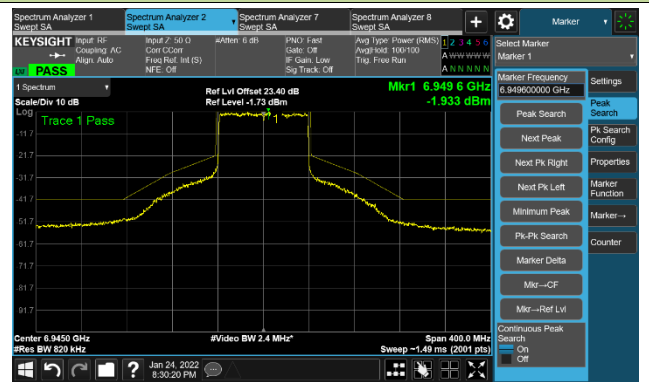

The Mask Data

Channel 135 (6625MHz)

The Reference Level

The Mask Data

802.11ax-HE80 Ant 0

Channel 151 (6705MHz)

The Reference Level

The Mask Data

Channel 167 (6785MHz)

The Reference Level

The Mask Data

Channel 183 (6865MHz)

The Reference Level

The Mask Data

802.11ax-HE80 Ant 0

Channel 199 (6945MHz)

The Reference Level

The Mask Data

Channel 215 (7025MHz)

The Reference Level

The Mask Data