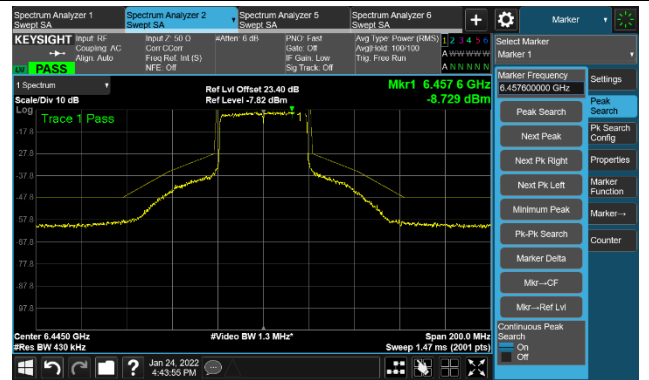

802.11ax-HE40 Ant 0

Channel 03 (5965MHz)

The Reference Level

The Mask Data

Channel 51 (6205MHz)

The Reference Level

The Mask Data

Channel 91 (6405MHz)

The Reference Level

The Mask Data

802.11ax-HE40 Ant 0

Channel 99 (6445MHz)

The Reference Level

The Mask Data

Channel 107 (6485MHz)

The Reference Level

The Mask Data

Channel 115 (6525MHz)

The Reference Level

The Mask Data

802.11ax-HE40 Ant 0

Channel 123 (6565MHz)

The Reference Level

The Mask Data

Channel 147 (685MHz)

The Reference Level

The Mask Data

Channel 187 (6885MHz)

The Reference Level

The Mask Data

802.11ax-HE40 Ant 0

Channel 195 (6925MHz)