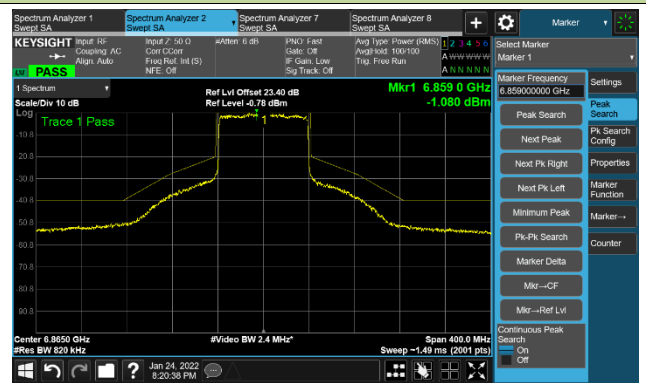

The Mask Data

Channel 135 (6625MHz)

The Reference Level

The Mask Data

802.11ax-HE80 Ant 0

Channel 151 (6705MHz)

The Reference Level

The Mask Data

Channel 167 (6785MHz)

The Reference Level

The Mask Data

Channel 183 (6865MHz)

The Reference Level

The Mask Data

802.11ax-HE80 Ant 0

Channel 199 (6945MHz)

The Reference Level

The Mask Data

Channel 215 (7025MHz)

The Reference Level

The Mask Data