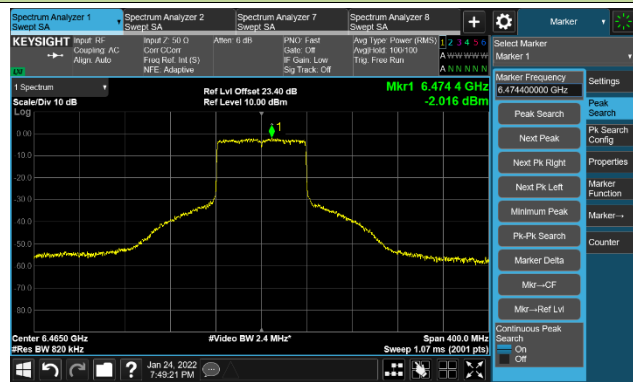

802.11ax-HE80 Ant 0

Channel 07 (5985MHz)

The Reference Level

The Mask Data

Channel 55 (6225MHz)

The Reference Level

The Mask Data

Channel 87 (6385MHz)

The Reference Level

The Mask Data

802.11ax-HE80 Ant 0

Channel 103 (6465MHz)

The Reference Level

The Mask Data

Channel 119 (6545MHz)

The Reference Level

The Mask Data

Channel 135 (6625MHz)

The Reference Level

The Mask Data

802.11ax-HE80 Ant 0

Channel 151 (6705MHz)

The Reference Level

The Mask Data

Channel 167 (6785MHz)

The Reference Level

The Mask Data

Channel 183 (6865MHz)

The Reference Level

The Mask Data

802.11ax-HE80 Ant 0

Channel 199 (6945MHz)