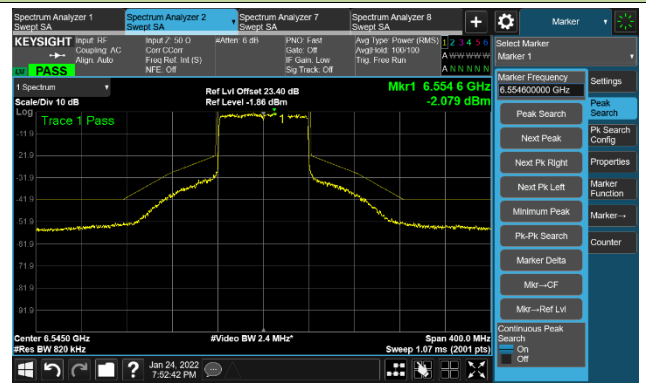

802.11ax-HE80 Ant 0

Channel 07 (5985MHz)

The Reference Level

The Mask Data

Channel 55 (6225MHz)

The Reference Level

The Mask Data

Channel 87 (6385MHz)

The Reference Level

The Mask Data

802.11ax-HE80 Ant 0

Channel 103 (6465MHz)

The Reference Level

The Mask Data

Channel 119 (6545MHz)

The Reference Level

The Mask Data

Channel 135 (6625MHz)

The Reference Level

The Mask Data

802.11ax-HE80 Ant 0

Channel 151 (6705MHz)

The Reference Level

The Mask Data

Channel 167 (6785MHz)

The Reference Level

The Mask Data

Channel 183 (6865MHz)

The Reference Level

The Mask Data

802.11ax-HE80 Ant 0

Channel 199 (6945MHz)