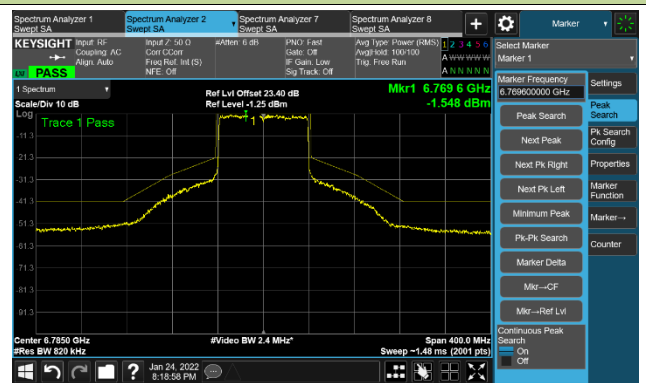

The Reference Level

The Mask Data

802.11ax-HE80 Ant 0

Channel 103 (6465MHz)

The Reference Level

The Mask Data

Channel 119 (6545MHz)

The Reference Level

The Mask Data

Channel 135 (6625MHz)

The Reference Level

The Mask Data

802.11ax-HE80 Ant 0

Channel 151 (6705MHz)

The Reference Level

The Mask Data

Channel 167 (6785MHz)

The Reference Level

The Mask Data

Channel 183 (6865MHz)

The Reference Level

The Mask Data

802.11ax-HE80 Ant 0

Channel 199 (6945MHz)

The Reference Level

The Mask Data

Channel 215 (7025MHz)

The Reference Level

The Mask Data