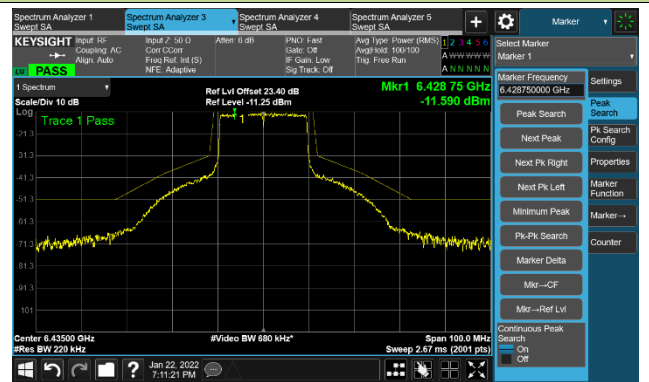

The Reference Level

The Mask Data

802.11ax-HE20 Ant 0

Channel 97 (6435MHz)

The Reference Level

The Mask Data

Channel 105 (6475MHz)

The Reference Level

The Mask Data

Channel 113 (6515MHz)

The Reference Level

The Mask Data

802.11ax-HE20 Ant 0

Channel 117 (6535MHz)

The Reference Level

The Mask Data

Channel 149 (695MHz)

The Reference Level

The Mask Data

Channel 181 (685MHz)

The Reference Level

The Mask Data

802.11ax-HE20 Ant 0

Channel 185 (6875MHz)

The Reference Level

The Mask Data

Channel 189 (6895MHz)

The Reference Level

The Mask Data

Channel 209 (6995MHz)

The Reference Level

The Mask Data