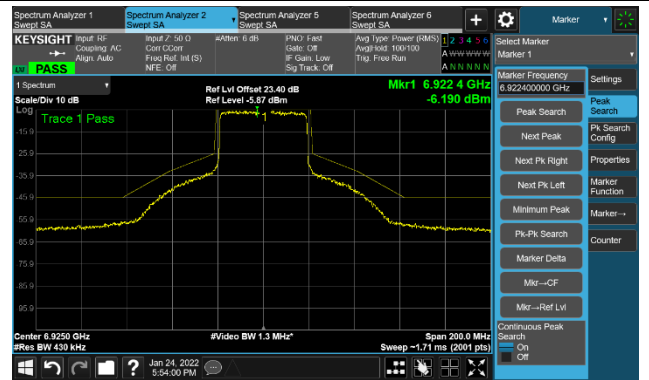

The Mask Data

Channel 115 (6525MHz)

The Reference Level

The Mask Data

802.11ax-HE40 Ant 0

Channel 123 (6565MHz)

The Reference Level

The Mask Data

Channel 147 (685MHz)

The Reference Level

The Mask Data

Channel 187 (6885MHz)

The Reference Level

The Mask Data

802.11ax-HE40 Ant 0

Channel 195 (6925MHz)

The Reference Level

The Mask Data

Channel 211 (7005MHz)

The Reference Level

The Mask Data

Channel 227 (7085MHz)

The Reference Level

The Mask Data

802.11ax-HE80 Ant 0

Channel 07 (5985MHz)

The Reference Level

The Mask Data

Channel 55 (6225MHz)

The Reference Level

The Mask Data

Channel 87 (6385MHz)