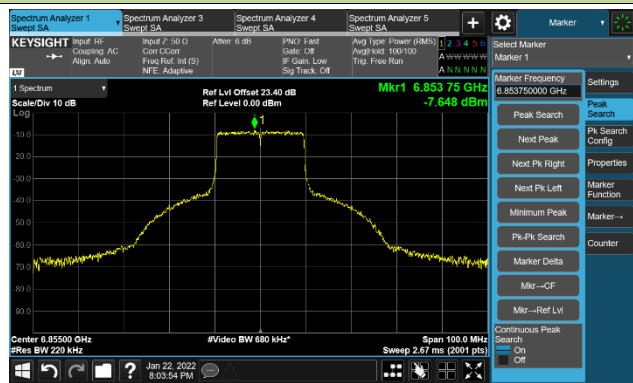

Channel 149 (695MHz)

The Reference Level

The Mask Data

Channel 181 (685MHz)

The Reference Level

The Mask Data

802.11ax-HE20 Ant 0

Channel 185 (6875MHz)

The Reference Level

The Mask Data

Channel 189 (6895MHz)

The Reference Level

The Mask Data

Channel 209 (6995MHz)

The Reference Level

The Mask Data