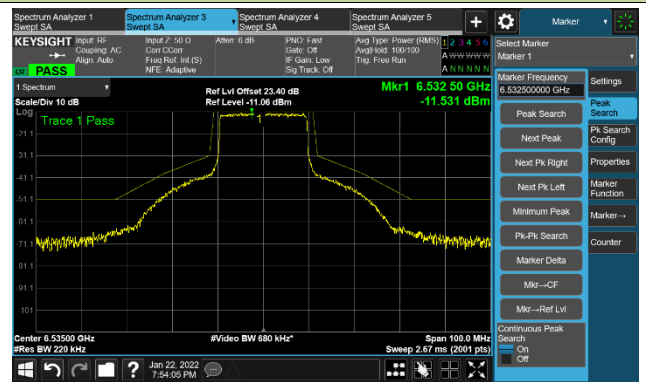

The Reference Level

The Mask Data

802.11ax-HE20 Ant 0

Channel 97 (6435MHz)

The Reference Level

The Mask Data

Channel 105 (6475MHz)

The Reference Level

The Mask Data

Channel 113 (6515MHz)

The Reference Level

The Mask Data

802.11ax-HE20 Ant 0

Channel 117 (6535MHz)

The Reference Level

The Mask Data

Channel 149 (695MHz)

The Reference Level

The Mask Data

Channel 181 (685MHz)

The Reference Level

The Mask Data

802.11ax-HE20 Ant 0

Channel 185 (6875MHz)

The Reference Level

The Mask Data

Channel 189 (6895MHz)

The Reference Level

The Mask Data

Channel 209 (6995MHz)

The Reference Level

The Mask Data