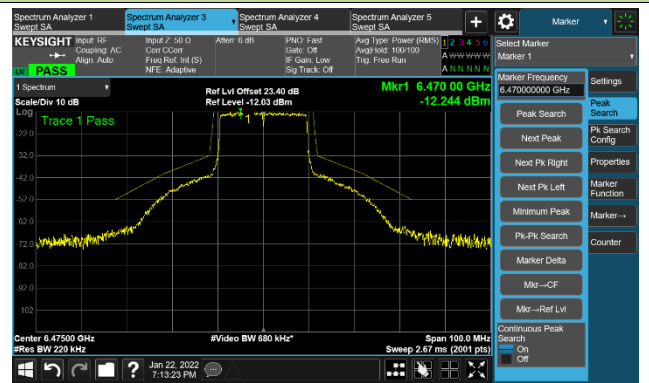

The Reference Level

The Mask Data

802.11ax-HE20 Ant 0

Channel 97 (6435MHz)

The Reference Level

The Mask Data

Channel 105 (6475MHz)

The Reference Level

The Mask Data

Channel 113 (6515MHz)

The Reference Level

The Mask Data

802.11ax-HE20 Ant 0

Channel 117 (6535MHz)

The Reference Level

The Mask Data

Channel 149 (695MHz)

The Reference Level

The Mask Data

Channel 181 (685MHz)

The Reference Level

The Mask Data

802.11ax-HE20 Ant 0

Channel 185 (6875MHz)

The Reference Level

The Mask Data

Channel 189 (6895MHz)

The Reference Level

The Mask Data

Channel 209 (6995MHz)

The Reference Level

The Mask Data