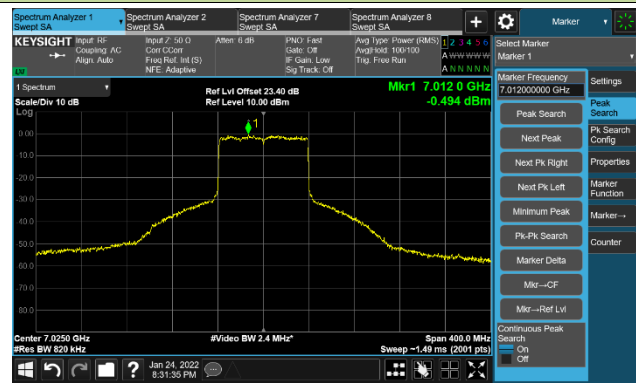

Channel 167 (6785MHz)

The Reference Level

The Mask Data

Channel 183 (6865MHz)

The Reference Level

The Mask Data

802.11ax-HE80 Ant 0

Channel 199 (6945MHz)

The Reference Level

The Mask Data

Channel 215 (7025MHz)

The Reference Level

The Mask Data