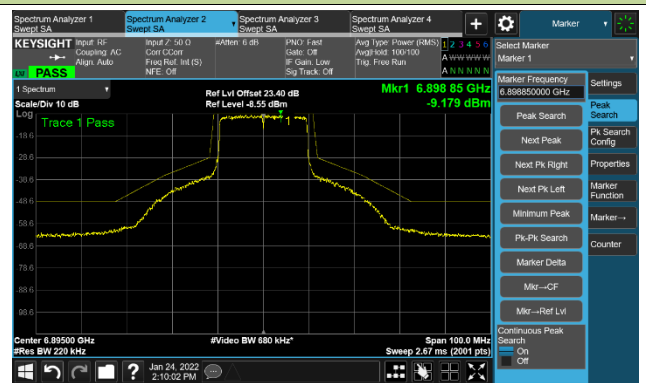

Channel 149 (695MHz)

The Reference Level

The Mask Data

Channel 181 (685MHz)

The Reference Level

The Mask Data

802.11ax-HE20 Ant 0

Channel 185 (6875MHz)

The Reference Level

The Mask Data

Channel 189 (6895MHz)

The Reference Level

The Mask Data

Channel 209 (6995MHz)

The Reference Level

The Mask Data

802.11ax-HE40 Ant 0

Channel 03 (5965MHz)

The Reference Level

The Mask Data

Channel 51 (6205MHz)

The Reference Level

The Mask Data

Channel 91 (6405MHz)

The Reference Level

The Mask Data

802.11ax-HE40 Ant 0

Channel 99 (6445MHz)

The Reference Level

The Mask Data

Channel 107 (6485MHz)

The Reference Level