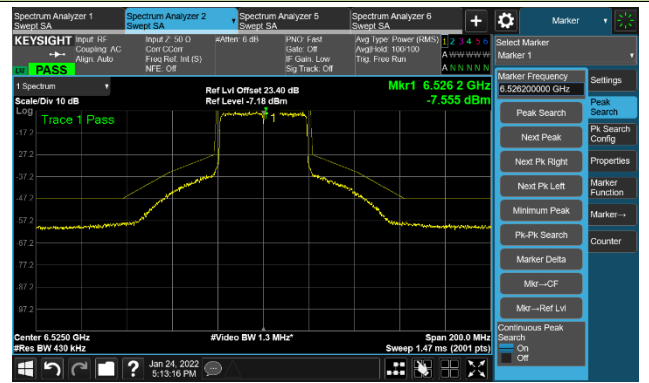

The Reference Level

The Mask Data

802.11ax-HE40 Ant 0

Channel 99 (6445MHz)

The Reference Level

The Mask Data

Channel 107 (6485MHz)

The Reference Level

The Mask Data

Channel 115 (6525MHz)

The Reference Level

The Mask Data

802.11ax-HE40 Ant 0

Channel 123 (6565MHz)

The Reference Level

The Mask Data

Channel 147 (685MHz)

The Reference Level

The Mask Data

Channel 187 (6885MHz)

The Reference Level

The Mask Data

802.11ax-HE40 Ant 0

Channel 195 (6925MHz)

The Reference Level

The Mask Data

Channel 211 (7005MHz)

The Reference Level

The Mask Data

Channel 227 (7085MHz)

The Reference Level

The Mask Data