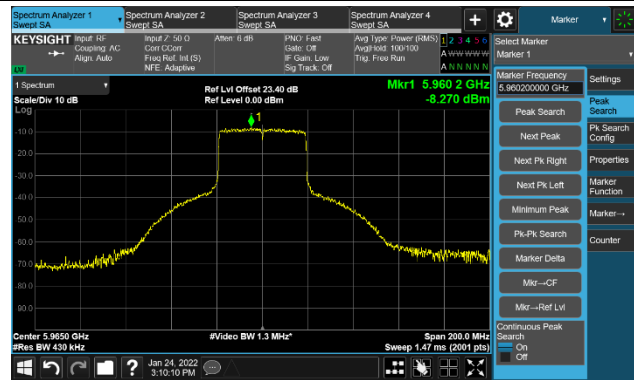

Channel 149 (695MHz)

The Reference Level

The Mask Data

Channel 181 (685MHz)

The Reference Level

The Mask Data

802.11ax-HE20 Ant 0

Channel 185 (6875MHz)

The Reference Level

The Mask Data

Channel 189 (6895MHz)

The Reference Level

The Mask Data

Channel 209 (6995MHz)

The Reference Level

The Mask Data

802.11ax-HE40 Ant 0

Channel 03 (5965MHz)

The Reference Level

The Mask Data

Channel 51 (6205MHz)

The Reference Level

The Mask Data

Channel 91 (6405MHz)

The Reference Level

The Mask Data

802.11ax-HE40 Ant 0

Channel 99 (6445MHz)

The Reference Level

The Mask Data

Channel 107 (6485MHz)

The Reference Level