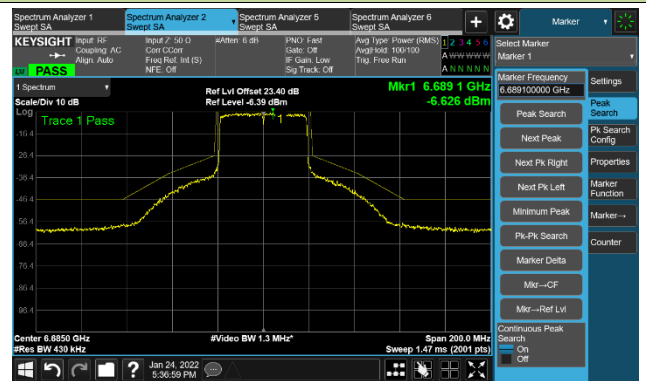

The Reference Level

The Mask Data

802.11ax-HE40 Ant 0

Channel 99 (6445MHz)

The Reference Level

The Mask Data

Channel 107 (6485MHz)

The Reference Level

The Mask Data

Channel 115 (6525MHz)

The Reference Level

The Mask Data

802.11ax-HE40 Ant 0

Channel 123 (6565MHz)

The Reference Level

The Mask Data

Channel 147 (685MHz)

The Reference Level

The Mask Data

Channel 187 (6885MHz)

The Reference Level

The Mask Data

802.11ax-HE40 Ant 0

Channel 195 (6925MHz)

The Reference Level

The Mask Data

Channel 211 (7005MHz)

The Reference Level

The Mask Data

Channel 227 (7085MHz)

The Reference Level

The Mask Data