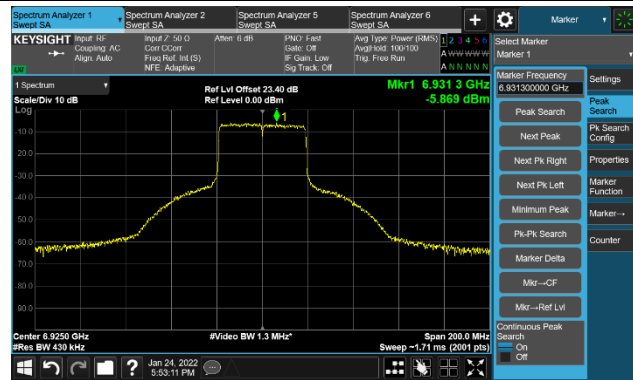

The Mask Data

Channel 115 (6525MHz)

The Reference Level

The Mask Data

802.11ax-HE40 Ant 0

Channel 123 (6565MHz)

The Reference Level

The Mask Data

Channel 147 (685MHz)

The Reference Level

The Mask Data

Channel 187 (6885MHz)

The Reference Level

The Mask Data

802.11ax-HE40 Ant 0

Channel 195 (6925MHz)

The Reference Level

The Mask Data

Channel 211 (7005MHz)

The Reference Level

The Mask Data

Channel 227 (7085MHz)

The Reference Level

The Mask Data