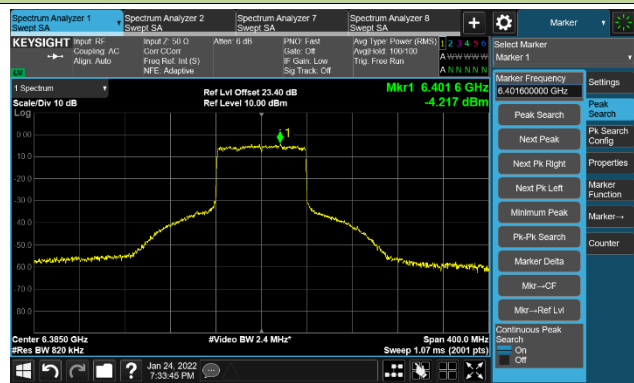

The Reference Level

The Mask Data

Channel 211 (7005MHz)

The Reference Level

The Mask Data

Channel 227 (7085MHz)

The Reference Level

The Mask Data

802.11ax-HE80 Ant 0

Channel 07 (5985MHz)

The Reference Level

The Mask Data

Channel 55 (6225MHz)

The Reference Level

The Mask Data

Channel 87 (6385MHz)

The Reference Level

The Mask Data

802.11ax-HE80 Ant 0

Channel 103 (6465MHz)

The Reference Level

The Mask Data

Channel 119 (6545MHz)

The Reference Level