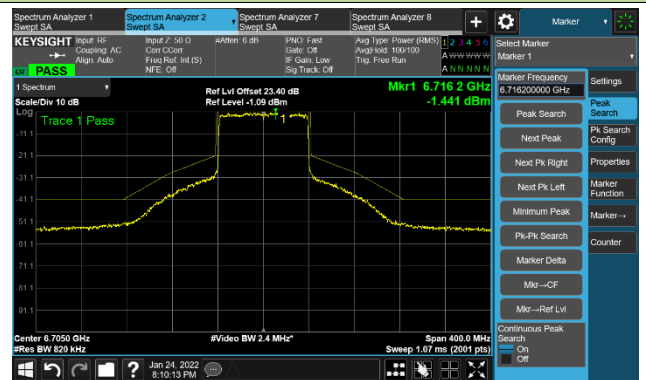

The Reference Level

The Mask Data

802.11ax-HE80 Ant 0

Channel 103 (6465MHz)

The Reference Level

The Mask Data

Channel 119 (6545MHz)

The Reference Level

The Mask Data

Channel 135 (6625MHz)

The Reference Level

The Mask Data

802.11ax-HE80 Ant 0

Channel 151 (6705MHz)

The Reference Level

The Mask Data

Channel 167 (6785MHz)

The Reference Level

The Mask Data

Channel 183 (6865MHz)

The Reference Level

The Mask Data

802.11ax-HE80 Ant 0

Channel 199 (6945MHz)

The Reference Level

The Mask Data

Channel 215 (7025MHz)

The Reference Level

The Mask Data