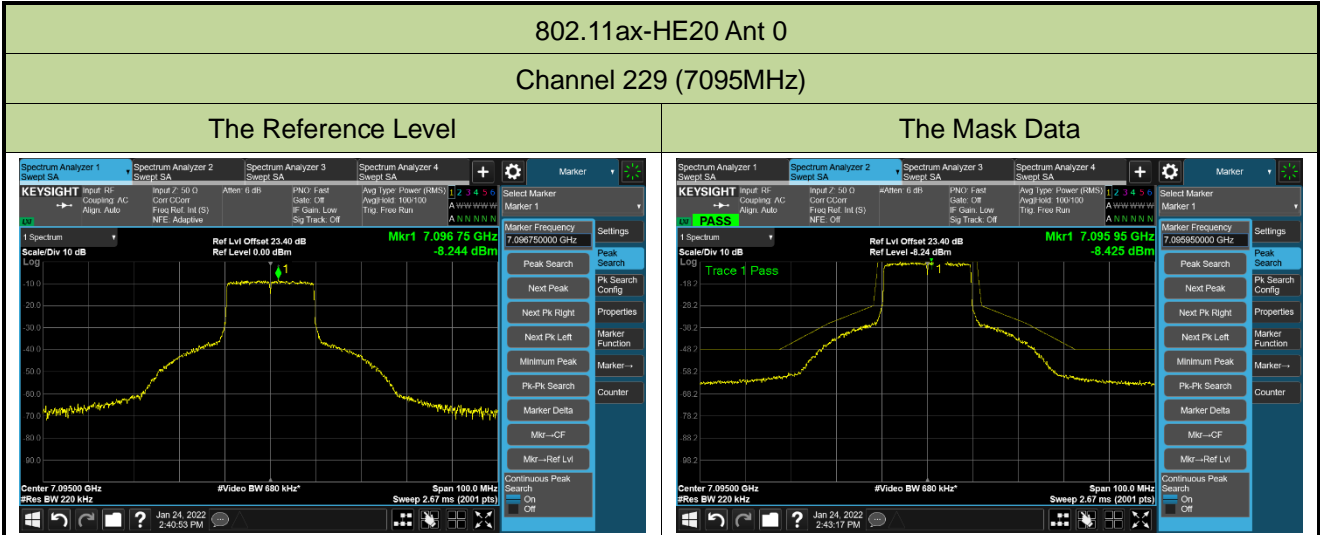

Channel 149 (695MHz)

The Reference Level

The Mask Data

Channel 181 (685MHz)

The Reference Level

The Mask Data

802.11ax-HE20 Ant 0

Channel 185 (6875MHz)

The Reference Level

The Mask Data

Channel 189 (6895MHz)

The Reference Level

The Mask Data

Channel 209 (6995MHz)

The Reference Level

The Mask Data

802.11ax-HE40 Ant 0

Channel 03 (5965MHz)

The Reference Level

The Mask Data

Channel 51 (6205MHz)

The Reference Level

The Mask Data

Channel 91 (6405MHz)

The Reference Level

The Mask Data

802.11ax-HE40 Ant 0

Channel 99 (6445MHz)

The Reference Level

The Mask Data

Channel 107 (6485MHz)

The Reference Level