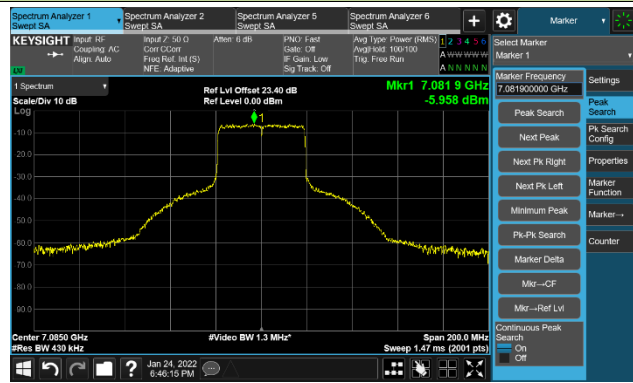

Channel 147 (685MHz)

The Reference Level

The Mask Data

Channel 187 (6885MHz)

The Reference Level

The Mask Data

802.11ax-HE40 Ant 0

Channel 195 (6925MHz)

The Reference Level

The Mask Data

Channel 211 (7005MHz)

The Reference Level

The Mask Data

Channel 227 (7085MHz)

The Reference Level

The Mask Data

802.11ax-HE80 Ant 0

Channel 07 (5985MHz)

The Reference Level

The Mask Data

Channel 55 (6225MHz)

The Reference Level

The Mask Data

Channel 87 (6385MHz)

The Reference Level

The Mask Data

802.11ax-HE80 Ant 0

Channel 103 (6465MHz)

The Reference Level

The Mask Data

Channel 119 (6545MHz)

The Reference Level