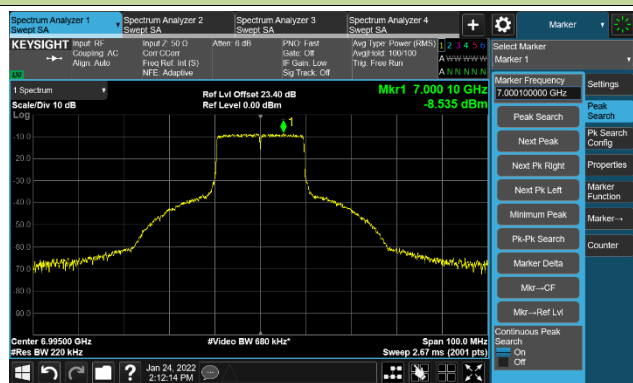

Channel 149 (695MHz)

The Reference Level

The Mask Data

Channel 181 (685MHz)

The Reference Level

The Mask Data

802.11ax-HE20 Ant 0

Channel 185 (6875MHz)

The Reference Level

The Mask Data

Channel 189 (6895MHz)

The Reference Level

The Mask Data

Channel 209 (6995MHz)

The Reference Level

The Mask Data

802.11ax-HE40 Ant 0

Channel 03 (5965MHz)

The Reference Level

The Mask Data

Channel 51 (6205MHz)

The Reference Level

The Mask Data

Channel 91 (6405MHz)

The Reference Level

The Mask Data

802.11ax-HE40 Ant 0

Channel 99 (6445MHz)

The Reference Level

The Mask Data

Channel 107 (6485MHz)

The Reference Level