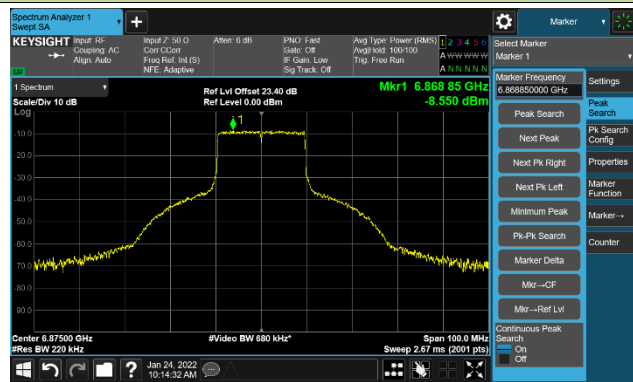

The Mask Data

Channel 113 (6515MHz)

The Reference Level

The Mask Data

802.11ax-HE20 Ant 0

Channel 117 (6535MHz)

The Reference Level

The Mask Data

Channel 149 (695MHz)

The Reference Level

The Mask Data

Channel 181 (685MHz)

The Reference Level

The Mask Data

802.11ax-HE20 Ant 0

Channel 185 (6875MHz)

The Reference Level

The Mask Data

Channel 189 (6895MHz)

The Reference Level

The Mask Data

Channel 209 (6995MHz)

The Reference Level

The Mask Data