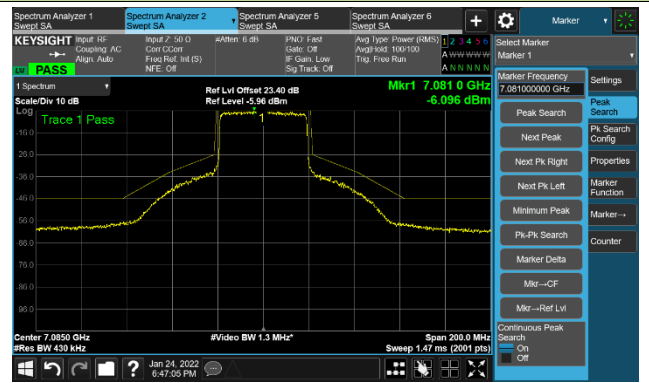

Channel 147 (685MHz)

The Reference Level

The Mask Data

Channel 187 (6885MHz)

The Reference Level

The Mask Data

802.11ax-HE40 Ant 0

Channel 195 (6925MHz)

The Reference Level

The Mask Data

Channel 211 (7005MHz)

The Reference Level

The Mask Data

Channel 227 (7085MHz)

The Reference Level

The Mask Data

802.11ax-HE80 Ant 0

Channel 07 (5985MHz)

The Reference Level

The Mask Data

Channel 55 (6225MHz)

The Reference Level

The Mask Data

Channel 87 (6385MHz)