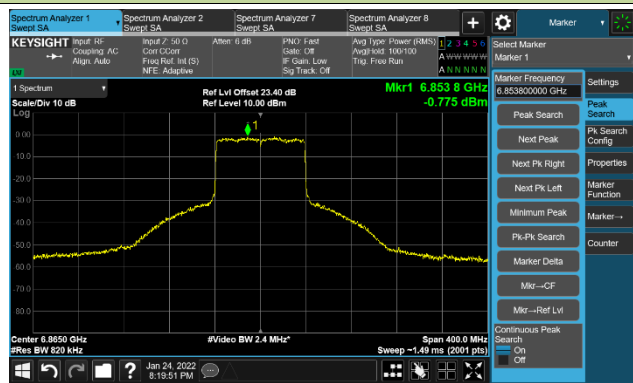

The Mask Data

Channel 135 (6625MHz)

The Reference Level

The Mask Data

802.11ax-HE80 Ant 0

Channel 151 (6705MHz)

The Reference Level

The Mask Data

Channel 167 (6785MHz)

The Reference Level

The Mask Data

Channel 183 (6865MHz)

The Reference Level

The Mask Data

802.11ax-HE80 Ant 0

Channel 199 (6945MHz)

The Reference Level

The Mask Data

Channel 215 (7025MHz)

The Reference Level

The Mask Data