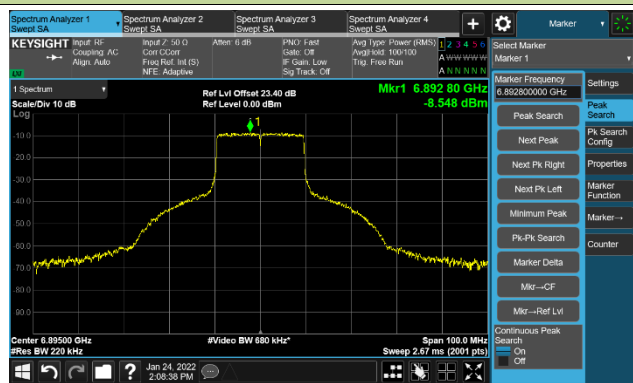

Channel 149 (695MHz)

The Reference Level

The Mask Data

Channel 181 (685MHz)

The Reference Level

The Mask Data

802.11ax-HE20 Ant 0

Channel 185 (6875MHz)

The Reference Level

The Mask Data

Channel 189 (6895MHz)

The Reference Level

The Mask Data

Channel 209 (6995MHz)

The Reference Level

The Mask Data

802.11ax-HE40 Ant 0

Channel 03 (5965MHz)

The Reference Level

The Mask Data

Channel 51 (6205MHz)

The Reference Level

The Mask Data

Channel 91 (6405MHz)

The Reference Level

The Mask Data

802.11ax-HE40 Ant 0

Channel 99 (6445MHz)

The Reference Level

The Mask Data

Channel 107 (6485MHz)

The Reference Level