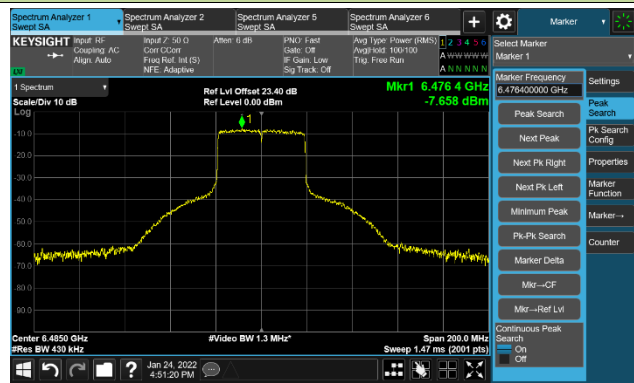

The Reference Level

The Mask Data

802.11ax-HE40 Ant 0

Channel 99 (6445MHz)

The Reference Level

The Mask Data

Channel 107 (6485MHz)

The Reference Level

The Mask Data

Channel 115 (6525MHz)

The Reference Level

The Mask Data

802.11ax-HE40 Ant 0

Channel 123 (6565MHz)

The Reference Level

The Mask Data

Channel 147 (685MHz)

The Reference Level

The Mask Data

Channel 187 (6885MHz)

The Reference Level

The Mask Data

802.11ax-HE40 Ant 0

Channel 195 (6925MHz)