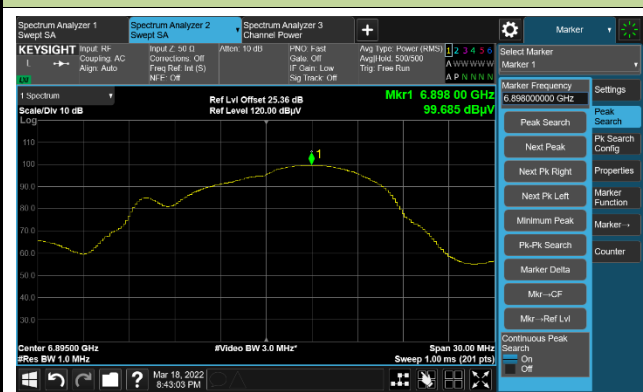

802.11a Power Spectral Density

Channel 181 (6855MHz)

Channel 185 (6875MHz)

Channel 189 (6895MHz)

Channel 209 (6995MHz)

Channel 229 (7095MHz)

802.11ax-HE20 Power Spectral Density

Channel 01 (5955MHz)

Channel 49 (6195MHz)

Channel 93 (6415MHz)

Channel 97 (6435MHz)

Channel 105 (6475MHz)

Channel 113 (6515MHz)

Channel 117 (6535MHz)

Channel 149 (6695MHz)

802.11ax-HE20 Power Spectral Density