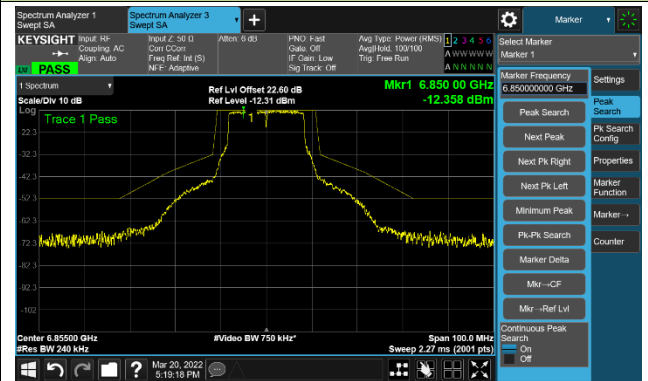

The Reference Level

The Mask Data

802.11a - Ant 0

Channel 117 (6535MHz)

The Reference Level

The Mask Data

Channel 149 (6695MHz)

The Reference Level

The Mask Data

Channel 181 (6855MHz)

The Reference Level

The Mask Data

802.11a - Ant 0

Channel 185 (6875MHz)

The Reference Level

The Mask Data

Channel 189 (6895MHz)

The Reference Level

The Mask Data

Channel 209 (6995MHz)

The Reference Level

The Mask Data

802.11a - Ant 0

Channel 229 (7095MHz)