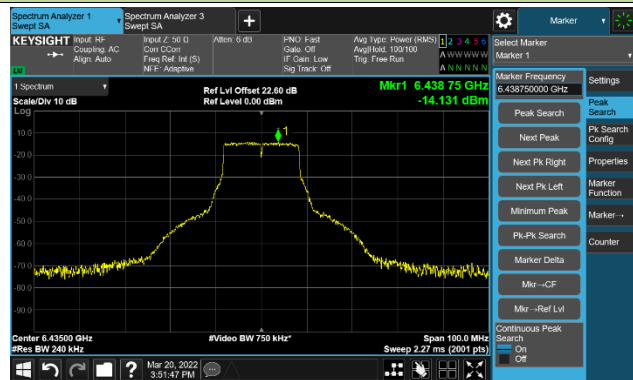

Channel 143 (6665MHz)

Channel 175 (6825MHz)

Channel 207 (6985MHz)

A.5 In-Band Emission Measurement

Test Site	WZ-TR3	Test Engineer	Liz Yuan
Test Date	2022/01/22~2022/03/20		

802.11a - Ant 0

Channel 01 (5955MHz)

The Reference Level

The Mask Data

Channel 49 (6195MHz)

The Reference Level

The Mask Data

Channel 93 (6415MHz)

The Reference Level

The Mask Data

802.11a - Ant 0

Channel 97 (6435MHz)

The Reference Level

The Mask Data

Channel 105 (6475MHz)

The Reference Level

The Mask Data

Channel 113 (6515MHz)

The Reference Level

The Mask Data

802.11a - Ant 0

Channel 117 (6535MHz)

The Reference Level

The Mask Data

Channel 149 (6695MHz)

The Reference Level