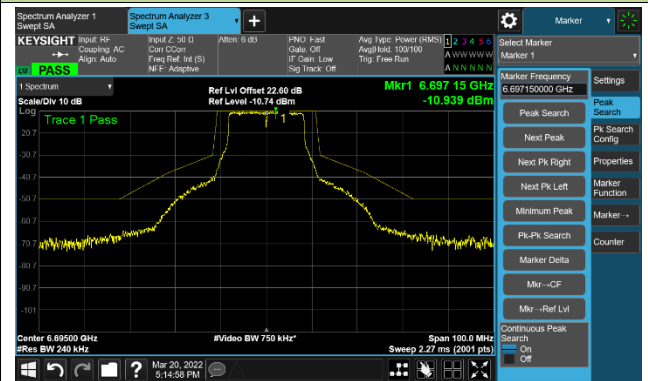

802.11a - Ant 0

Channel 97 (6435MHz)

The Reference Level

The Mask Data

Channel 105 (6475MHz)

The Reference Level

The Mask Data

Channel 113 (6515MHz)

The Reference Level

The Mask Data

802.11a - Ant 0

Channel 117 (6535MHz)

The Reference Level

The Mask Data

Channel 149 (6695MHz)

The Reference Level

The Mask Data

Channel 181 (6855MHz)

The Reference Level

The Mask Data

802.11a - Ant 0

Channel 185 (6875MHz)

The Reference Level

The Mask Data

Channel 189 (6895MHz)

The Reference Level

The Mask Data

Channel 209 (6995MHz)

The Reference Level

The Mask Data

802.11a - Ant 0

Channel 229 (7095MHz)