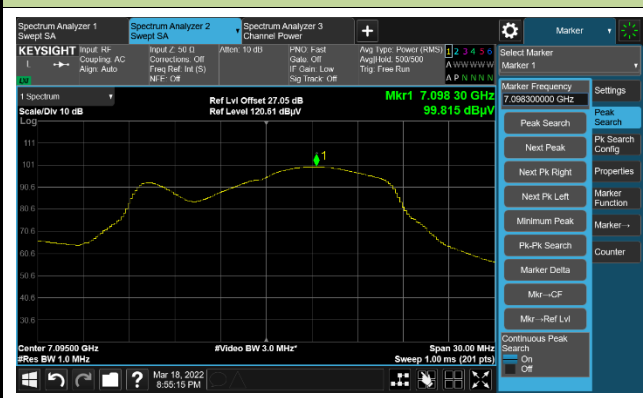

802.11a Power Spectral Density

Channel 181 (6855MHz)

Channel 185 (6875MHz)

Channel 189 (6895MHz)

Channel 209 (6995MHz)

Channel 229 (7095MHz)

802.11ax-HE20 Power Spectral Density

Channel 01 (5955MHz)

Channel 49 (6195MHz)

Channel 93 (6415MHz)

Channel 97 (6435MHz)

Channel 105 (6475MHz)

Channel 113 (6515MHz)

Channel 117 (6535MHz)

Channel 149 (6695MHz)

802.11ax-HE20 Power Spectral Density