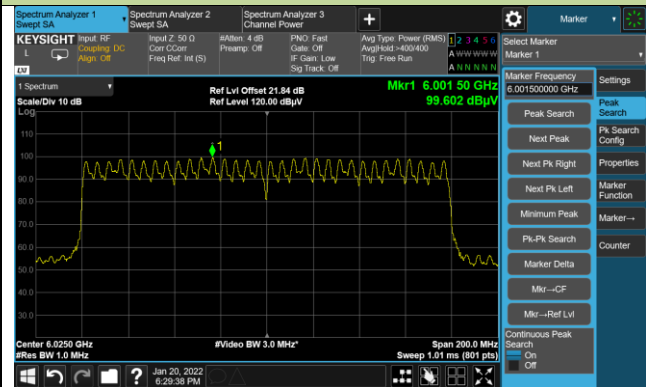

Channel 183 (6865MHz)

Channel 199 (6945MHz)

Channel 215 (7025MHz)

802.11ax-HE160 Power Spectral Density

Channel 15 (6025MHz)

Channel 47 (6185MHz)

Channel 79 (6345MHz)

Channel 111 (6505MHz)

Channel 143 (6665MHz)

Channel 175 (6825MHz)

Channel 207 (6985MHz)

A.5 In-Band Emission Measurement

Test Site	WZ-TR3	Test Engineer	Liz Yuan
Test Date	2022/01/22~2022/03/20		

802.11a - Ant 0

Channel 01 (5955MHz)