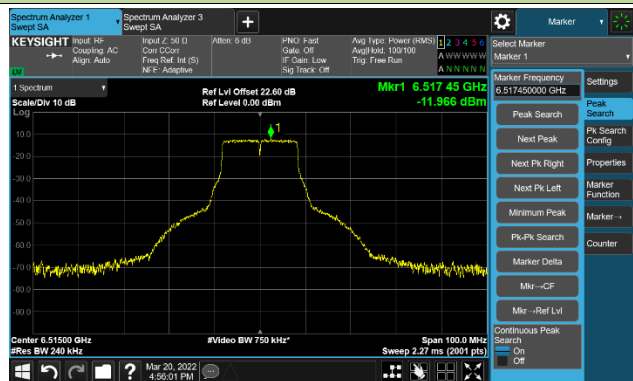

The Reference Level

The Mask Data

Channel 49 (6195MHz)

The Reference Level

The Mask Data

Channel 93 (6415MHz)

The Reference Level

The Mask Data

802.11a - Ant 0

Channel 97 (6435MHz)

The Reference Level

The Mask Data

Channel 105 (6475MHz)

The Reference Level

The Mask Data

Channel 113 (6515MHz)

The Reference Level

The Mask Data

802.11a - Ant 0

Channel 117 (6535MHz)

The Reference Level

The Mask Data

Channel 149 (6695MHz)

The Reference Level

The Mask Data

Channel 181 (6855MHz)

The Reference Level

The Mask Data

802.11a - Ant 0

Channel 185 (6875MHz)

The Reference Level

The Mask Data