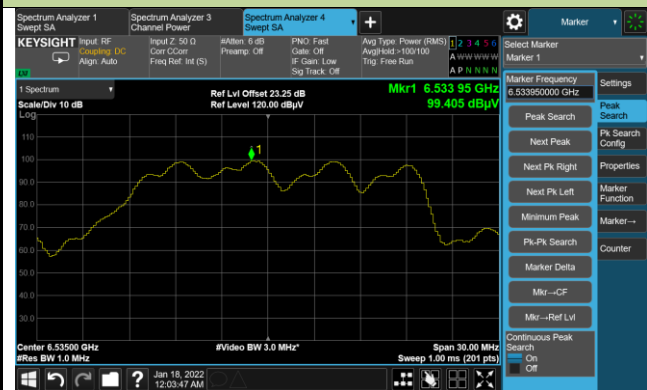

802.11a Power Spectral Density

Channel 181 (6855MHz)

Channel 185 (6875MHz)

Channel 189 (6895MHz)

Channel 209 (6995MHz)

Channel 229 (7095MHz)

802.11ax-HE20 Power Spectral Density

Channel 01 (5955MHz)

Channel 49 (6195MHz)

Channel 93 (6415MHz)

Channel 97 (6435MHz)

Channel 105 (6475MHz)

Channel 113 (6515MHz)

Channel 117 (6535MHz)

Channel 149 (6695MHz)

802.11ax-HE20 Power Spectral Density

802.11ax-HE40 Power Spectral Density

Channel 03 (5965MHz)

Channel 51 (6205MHz)

Channel 91 (6405MHz)

Channel 99 (6445MHz)

Channel 107 (6485MHz)

Channel 115 (6525MHz)

Channel 123 (6565MHz)