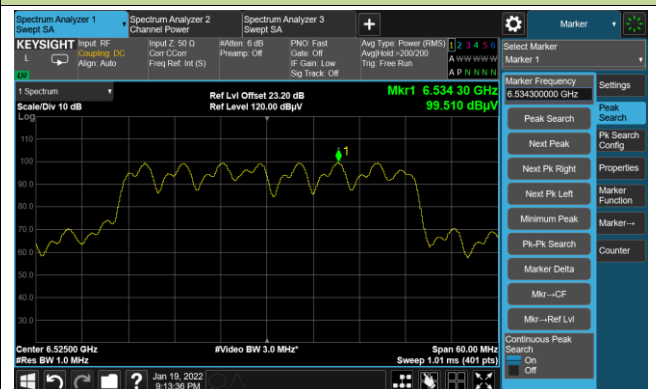

Channel 49 (6195MHz)

Channel 93 (6415MHz)

Channel 97 (6435MHz)

Channel 105 (6475MHz)

Channel 113 (6515MHz)

Channel 117 (6535MHz)

Channel 149 (6695MHz)

802.11ax-HE20 Power Spectral Density

802.11ax-HE40 Power Spectral Density

Channel 03 (5965MHz)

Channel 51 (6205MHz)

Channel 91 (6405MHz)

Channel 99 (6445MHz)

Channel 107 (6485MHz)

Channel 115 (6525MHz)

Channel 123 (6565MHz)

Channel 147 (6685MHz)

802.11ax-HE40 Power Spectral Density

Channel 187 (6885MHz)

Channel 195 (6925MHz)

Channel 211 (7005MHz)

Channel 227 (7085MHz)

802.11ax-HE80 Power Spectral Density

Channel 07 (5985MHz)