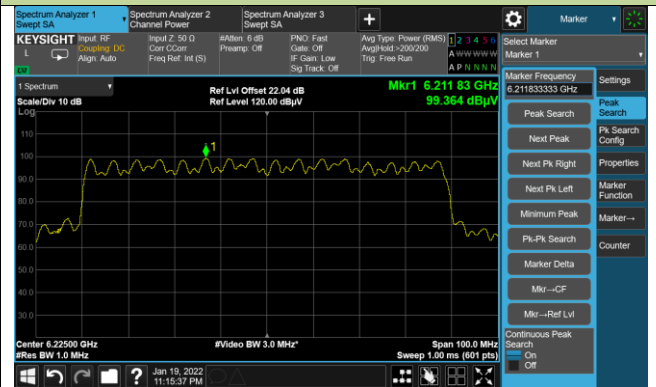

Channel 147 (6685MHz)

802.11ax-HE40 Power Spectral Density

Channel 187 (6885MHz)

Channel 195 (6925MHz)

Channel 211 (7005MHz)

Channel 227 (7085MHz)

802.11ax-HE80 Power Spectral Density

Channel 07 (5985MHz)

Channel 55 (6225MHz)

Channel 87 (6385MHz)

Channel 103 (6465MHz)

Channel 119 (6545MHz)

Channel 135 (6625MHz)

Channel 151 (6705MHz)

Channel 167 (6785MHz)

802.11ax-HE80 Power Spectral Density