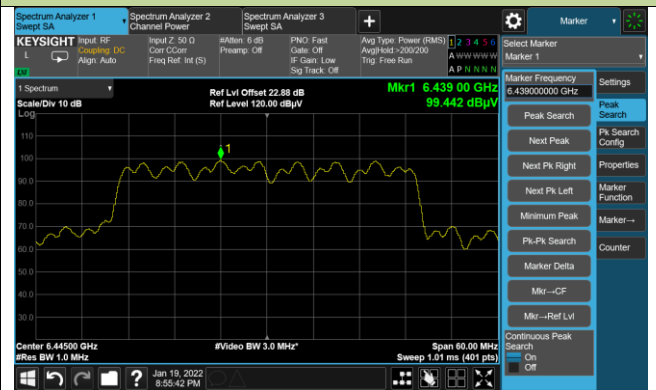

Channel 49 (6195MHz)

Channel 93 (6415MHz)

Channel 97 (6435MHz)

Channel 105 (6475MHz)

Channel 113 (6515MHz)

Channel 117 (6535MHz)

Channel 149 (6695MHz)

802.11ax-HE20 Power Spectral Density

802.11ax-HE40 Power Spectral Density

Channel 03 (5965MHz)

Channel 51 (6205MHz)

Channel 91 (6405MHz)

Channel 99 (6445MHz)

Channel 107 (6485MHz)

Channel 115 (6525MHz)

Channel 123 (6565MHz)

Channel 147 (6685MHz)

802.11ax-HE40 Power Spectral Density

Channel 187 (6885MHz)

Channel 195 (6925MHz)

Channel 211 (7005MHz)

Channel 227 (7085MHz)

802.11ax-HE80 Power Spectral Density

Channel 07 (5985MHz)