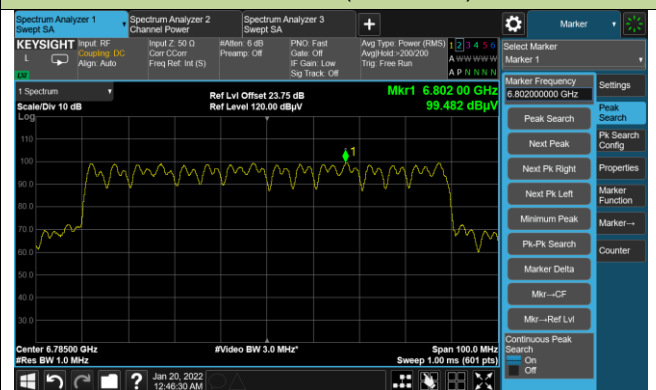

Channel 147 (6685MHz)

802.11ax-HE40 Power Spectral Density

Channel 187 (6885MHz)

Channel 195 (6925MHz)

Channel 211 (7005MHz)

Channel 227 (7085MHz)

802.11ax-HE80 Power Spectral Density

Channel 07 (5985MHz)

Channel 55 (6225MHz)

Channel 87 (6385MHz)

Channel 103 (6465MHz)

Channel 119 (6545MHz)

Channel 135 (6625MHz)

Channel 151 (6705MHz)

Channel 167 (6785MHz)

802.11ax-HE80 Power Spectral Density

Channel 183 (6865MHz)

Channel 199 (6945MHz)

Channel 215 (7025MHz)

802.11ax-HE160 Power Spectral Density

Channel 15 (6025MHz)

Channel 47 (6185MHz)

Channel 79 (6345MHz)

Channel 111 (6505MHz)