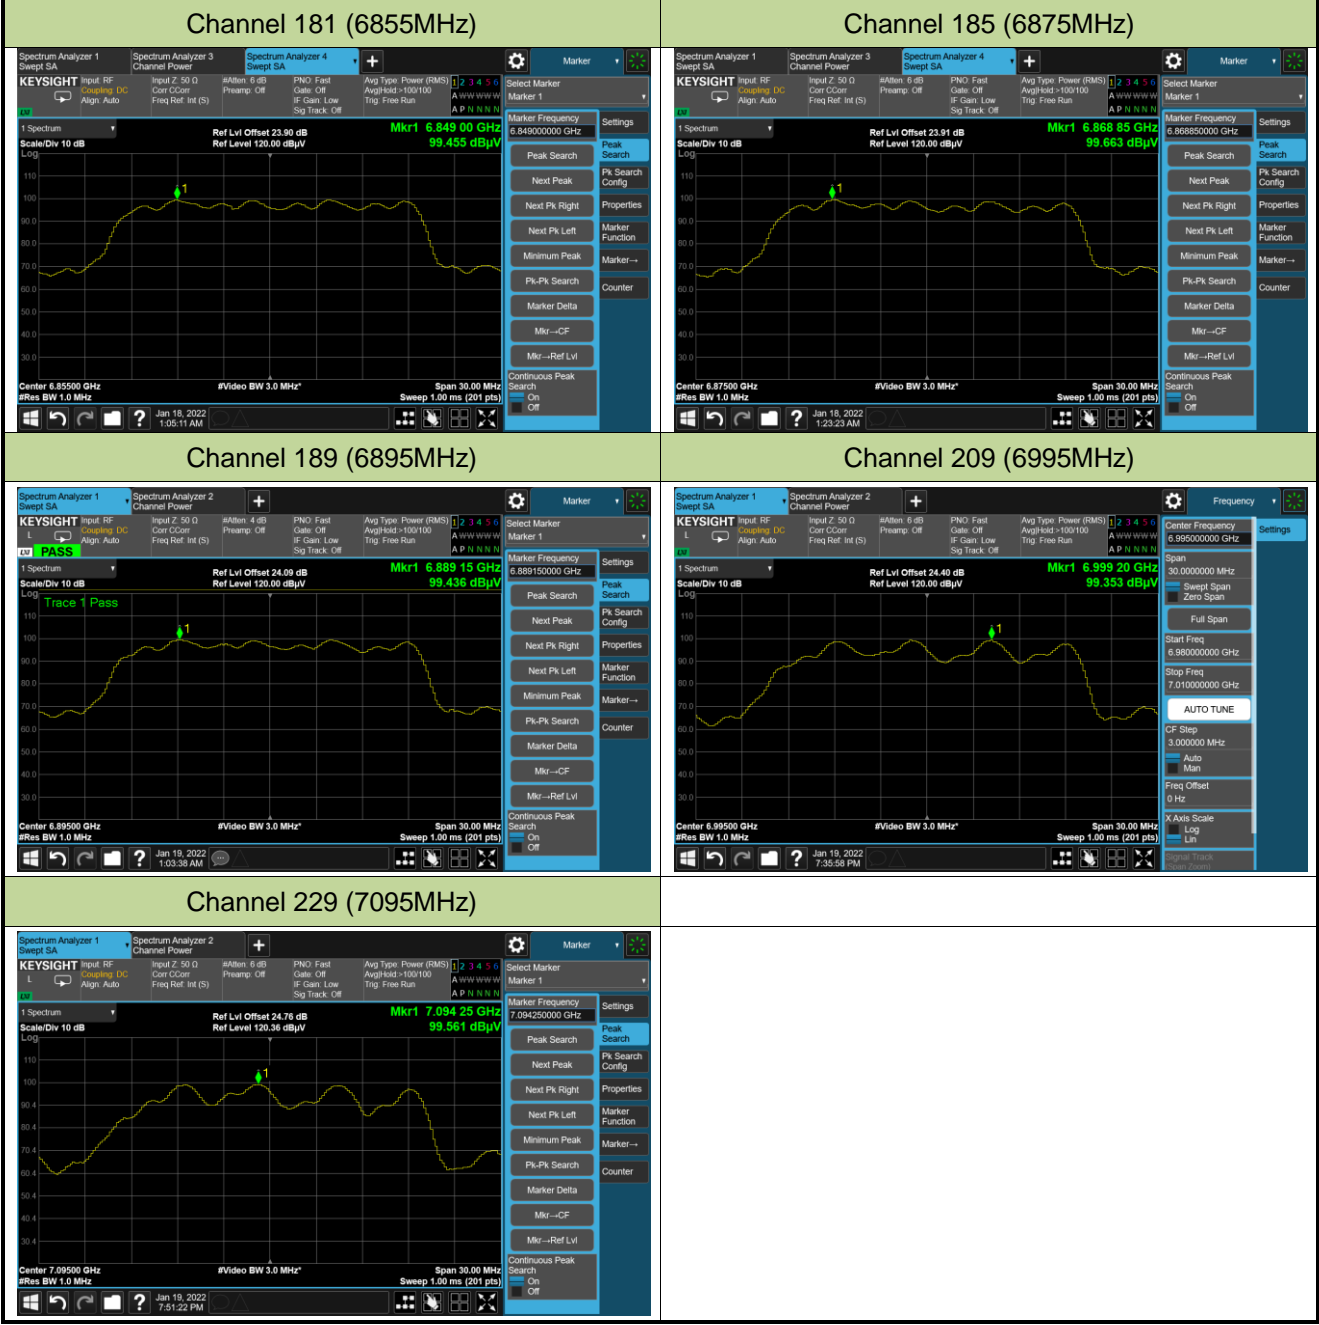

802.11a Power Spectral Density

Channel 181 (6855MHz)

Channel 185 (6875MHz)

Channel 189 (6895MHz)

Channel 209 (6995MHz)

Channel 229 (7095MHz)

802.11ax-HE20 Power Spectral Density

Channel 01 (5955MHz)

Channel 49 (6195MHz)

Channel 93 (6415MHz)

Channel 97 (6435MHz)

Channel 105 (6475MHz)

Channel 113 (6515MHz)

Channel 117 (6535MHz)

Channel 149 (6695MHz)

802.11ax-HE20 Power Spectral Density

802.11ax-HE40 Power Spectral Density

Channel 03 (5965MHz)

Channel 51 (6205MHz)

Channel 91 (6405MHz)

Channel 99 (6445MHz)

Channel 107 (6485MHz)

Channel 115 (6525MHz)

Channel 123 (6565MHz)