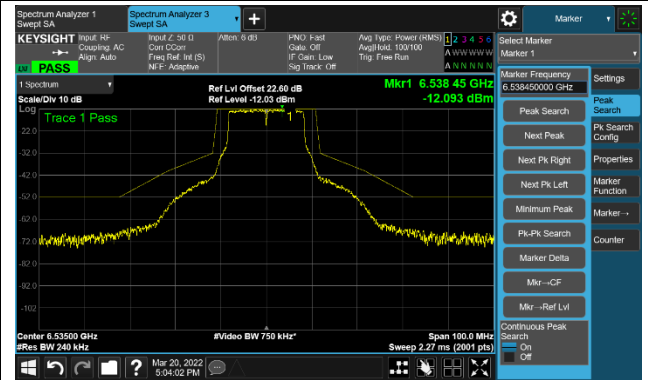

802.11a - Ant 0

Channel 97 (6435MHz)

The Reference Level

The Mask Data

Channel 105 (6475MHz)

The Reference Level

The Mask Data

Channel 113 (6515MHz)

The Reference Level

The Mask Data

802.11a - Ant 0

Channel 117 (6535MHz)

The Reference Level

The Mask Data

Channel 149 (6695MHz)

The Reference Level

The Mask Data

Channel 181 (6855MHz)

The Reference Level

The Mask Data

802.11a - Ant 0

Channel 185 (6875MHz)

The Reference Level

The Mask Data

Channel 189 (6895MHz)

The Reference Level

The Mask Data

Channel 209 (6995MHz)

The Reference Level

The Mask Data

802.11a - Ant 0

Channel 229 (7095MHz)