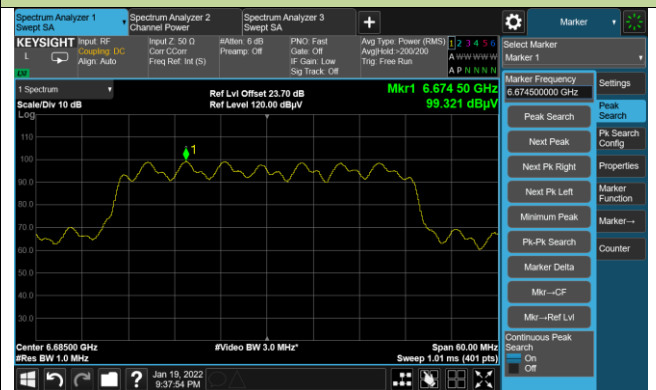

Channel 49 (6195MHz)

Channel 93 (6415MHz)

Channel 97 (6435MHz)

Channel 105 (6475MHz)

Channel 113 (6515MHz)

Channel 117 (6535MHz)

Channel 149 (6695MHz)

802.11ax-HE20 Power Spectral Density

802.11ax-HE40 Power Spectral Density

Channel 03 (5965MHz)

Channel 51 (6205MHz)

Channel 91 (6405MHz)

Channel 99 (6445MHz)

Channel 107 (6485MHz)

Channel 115 (6525MHz)

Channel 123 (6565MHz)

Channel 147 (6685MHz)

802.11ax-HE40 Power Spectral Density

Channel 187 (6885MHz)

Channel 195 (6925MHz)

Channel 211 (7005MHz)

Channel 227 (7085MHz)

802.11ax-HE80 Power Spectral Density

Channel 07 (5985MHz)