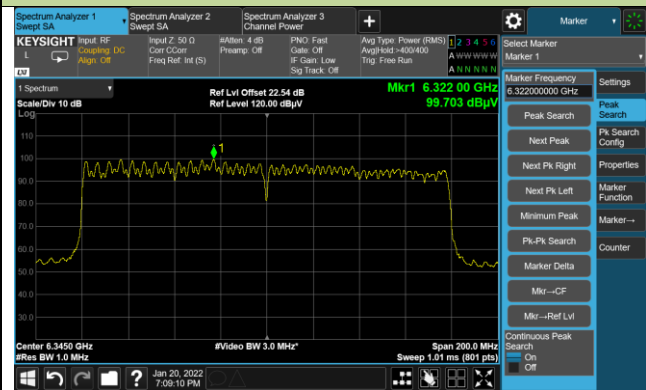

Channel 183 (6865MHz)

Channel 199 (6945MHz)

Channel 215 (7025MHz)

802.11ax-HE160 Power Spectral Density

Channel 15 (6025MHz)

Channel 47 (6185MHz)

Channel 79 (6345MHz)

Channel 111 (6505MHz)

Channel 143 (6665MHz)

Channel 175 (6825MHz)

Channel 207 (6985MHz)

A.5 In-Band Emission Measurement

Test Site	WZ-TR3	Test Engineer	Liz Yuan
Test Date	2022/01/22~2022/03/20		

802.11a - Ant 0

Channel 01 (5955MHz)

The Reference Level

The Mask Data

Channel 49 (6195MHz)

The Reference Level

The Mask Data

Channel 93 (6415MHz)

The Reference Level

The Mask Data