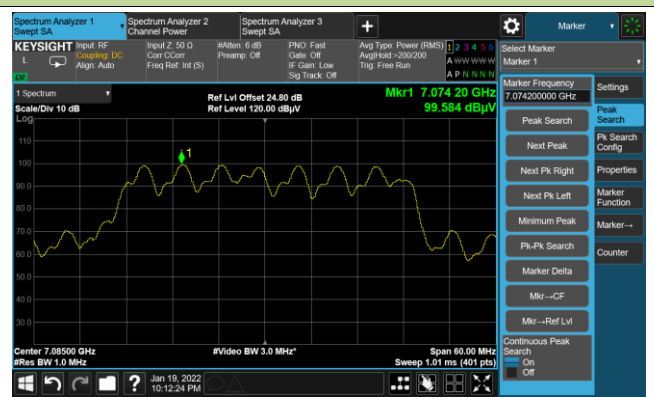

Channel 147 (6685MHz)

802.11ax-HE40 Power Spectral Density

Channel 187 (6885MHz)

Channel 195 (6925MHz)

Channel 211 (7005MHz)

Channel 227 (7085MHz)

802.11ax-HE80 Power Spectral Density

Channel 07 (5985MHz)

Channel 55 (6225MHz)

Channel 87 (6385MHz)

Channel 103 (6465MHz)

Channel 119 (6545MHz)

Channel 135 (6625MHz)

Channel 151 (6705MHz)

Channel 167 (6785MHz)

802.11ax-HE80 Power Spectral Density