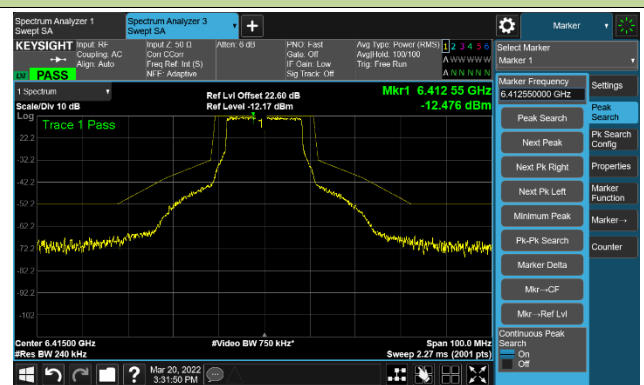

Channel 143 (6665MHz)

Channel 175 (6825MHz)

Channel 207 (6985MHz)

A.5 In-Band Emission Measurement

Test Site	WZ-TR3	Test Engineer	Liz Yuan
Test Date	2022/01/22~2022/03/20		

802.11a - Ant 0

Channel 01 (5955MHz)

The Reference Level

The Mask Data

Channel 49 (6195MHz)

The Reference Level

The Mask Data

Channel 93 (6415MHz)

The Reference Level

The Mask Data

802.11a - Ant 0

Channel 97 (6435MHz)

The Reference Level

The Mask Data

Channel 105 (6475MHz)

The Reference Level

The Mask Data

Channel 113 (6515MHz)

The Reference Level

The Mask Data

802.11a - Ant 0

Channel 117 (6535MHz)

The Reference Level

The Mask Data

Channel 149 (6695MHz)

The Reference Level