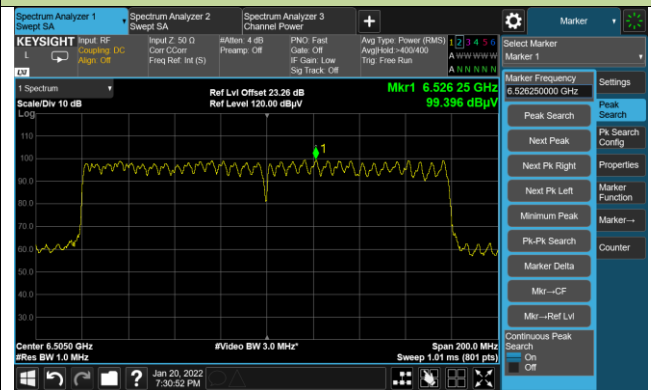

Channel 183 (6865MHz)

Channel 199 (6945MHz)

Channel 215 (7025MHz)

802.11ax-HE160 Power Spectral Density

Channel 15 (6025MHz)

Channel 47 (6185MHz)

Channel 79 (6345MHz)

Channel 111 (6505MHz)

Channel 143 (6665MHz)

Channel 175 (6825MHz)

Channel 207 (6985MHz)

A.5 In-Band Emission Measurement

Test Site	WZ-TR3	Test Engineer	Liz Yuan
Test Date	2022/01/22~2022/03/20		

802.11a - Ant 0

Channel 01 (5955MHz)

The Reference Level

The Mask Data

Channel 49 (6195MHz)

The Reference Level

The Mask Data

Channel 93 (6415MHz)

The Reference Level

The Mask Data