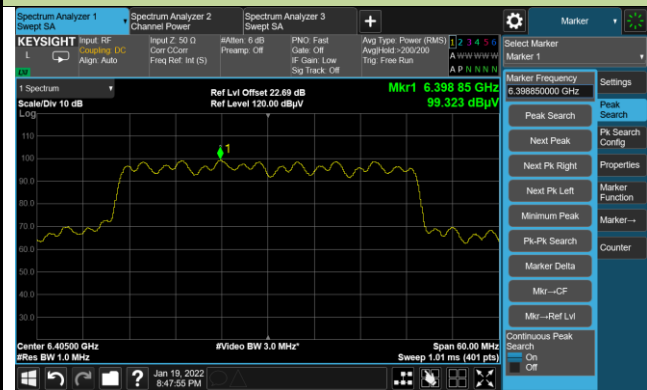

Channel 49 (6195MHz)

Channel 93 (6415MHz)

Channel 97 (6435MHz)

Channel 105 (6475MHz)

Channel 113 (6515MHz)

Channel 117 (6535MHz)

Channel 149 (6695MHz)

802.11ax-HE20 Power Spectral Density

802.11ax-HE40 Power Spectral Density

Channel 03 (5965MHz)

Channel 51 (6205MHz)

Channel 91 (6405MHz)

Channel 99 (6445MHz)

Channel 107 (6485MHz)

Channel 115 (6525MHz)

Channel 123 (6565MHz)

Channel 147 (6685MHz)

802.11ax-HE40 Power Spectral Density

Channel 187 (6885MHz)

Channel 195 (6925MHz)

Channel 211 (7005MHz)

Channel 227 (7085MHz)

802.11ax-HE80 Power Spectral Density

Channel 07 (5985MHz)