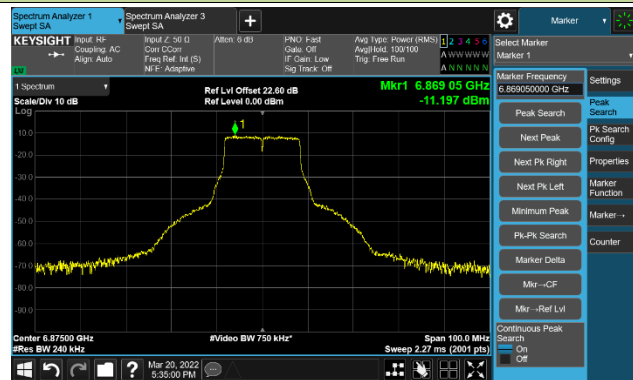

The Reference Level

The Mask Data

802.11a - Ant 0

Channel 117 (6535MHz)

The Reference Level

The Mask Data

Channel 149 (6695MHz)

The Reference Level

The Mask Data

Channel 181 (6855MHz)

The Reference Level

The Mask Data

802.11a - Ant 0

Channel 185 (6875MHz)

The Reference Level

The Mask Data

Channel 189 (6895MHz)

The Reference Level

The Mask Data

Channel 209 (6995MHz)

The Reference Level

The Mask Data

802.11a - Ant 0

Channel 229 (7095MHz)