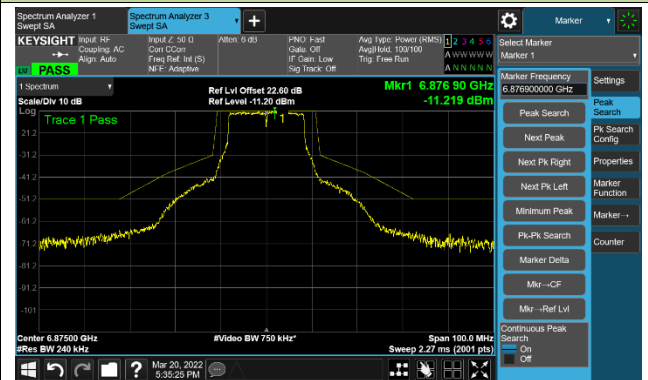

The Reference Level

The Mask Data

802.11a - Ant 0

Channel 117 (6535MHz)

The Reference Level

The Mask Data

Channel 149 (6695MHz)

The Reference Level

The Mask Data

Channel 181 (6855MHz)

The Reference Level

The Mask Data

802.11a - Ant 0

Channel 185 (6875MHz)

The Reference Level

The Mask Data

Channel 189 (6895MHz)

The Reference Level

The Mask Data

Channel 209 (6995MHz)

The Reference Level

The Mask Data

802.11a - Ant 0

Channel 229 (7095MHz)