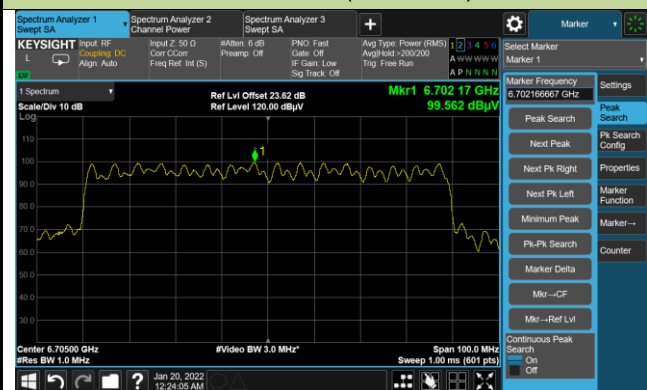

Channel 147 (6685MHz)

802.11ax-HE40 Power Spectral Density

Channel 187 (6885MHz)

Channel 195 (6925MHz)

Channel 211 (7005MHz)

Channel 227 (7085MHz)

802.11ax-HE80 Power Spectral Density

Channel 07 (5985MHz)

Channel 55 (6225MHz)

Channel 87 (6385MHz)

Channel 103 (6465MHz)

Channel 119 (6545MHz)

Channel 135 (6625MHz)

Channel 151 (6705MHz)

Channel 167 (6785MHz)

802.11ax-HE80 Power Spectral Density

Channel 183 (6865MHz)

Channel 199 (6945MHz)

Channel 215 (7025MHz)

802.11ax-HE160 Power Spectral Density

Channel 15 (6025MHz)

Channel 47 (6185MHz)

Channel 79 (6345MHz)

Channel 111 (6505MHz)