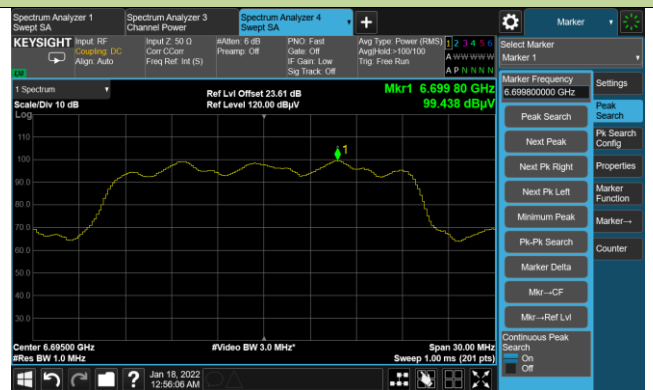

802.11a Power Spectral Density

Channel 181 (6855MHz)

Channel 185 (6875MHz)

Channel 189 (6895MHz)

Channel 209 (6995MHz)

Channel 229 (7095MHz)

802.11ax-HE20 Power Spectral Density

Channel 01 (5955MHz)

Channel 49 (6195MHz)

Channel 93 (6415MHz)

Channel 97 (6435MHz)

Channel 105 (6475MHz)

Channel 113 (6515MHz)

Channel 117 (6535MHz)

Channel 149 (6695MHz)

802.11ax-HE20 Power Spectral Density

802.11ax-HE40 Power Spectral Density

Channel 03 (5965MHz)

Channel 51 (6205MHz)

Channel 91 (6405MHz)

Channel 99 (6445MHz)

Channel 107 (6485MHz)

Channel 115 (6525MHz)

Channel 123 (6565MHz)