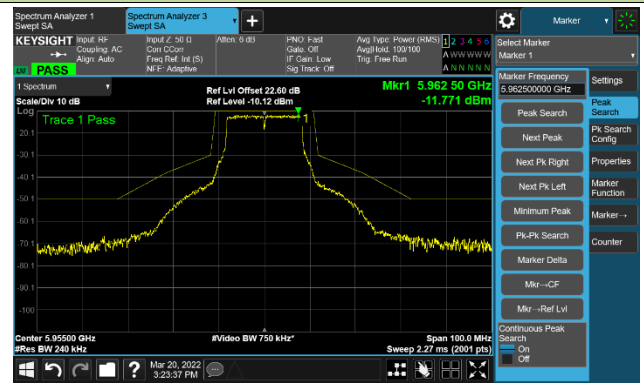

Channel 143 (6665MHz)

Channel 175 (6825MHz)

Channel 207 (6985MHz)

A.5 In-Band Emission Measurement

Test Site	WZ-TR3	Test Engineer	Liz Yuan
Test Date	2022/01/22~2022/03/20		

802.11a - Ant 0

Channel 01 (5955MHz)

The Reference Level

The Mask Data

Channel 49 (6195MHz)

The Reference Level

The Mask Data

Channel 93 (6415MHz)

The Reference Level

The Mask Data