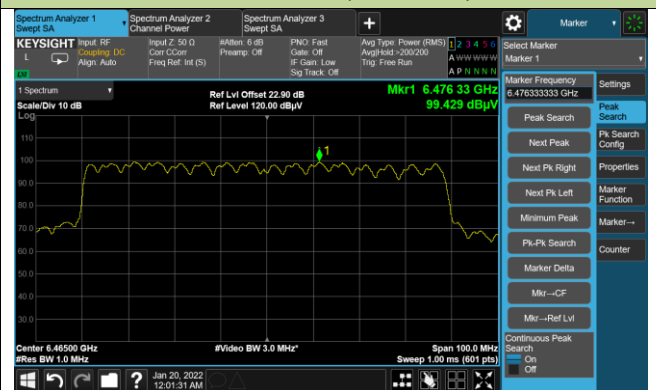

Channel 147 (6685MHz)

802.11ax-HE40 Power Spectral Density

Channel 187 (6885MHz)

Channel 195 (6925MHz)

Channel 211 (7005MHz)

Channel 227 (7085MHz)

802.11ax-HE80 Power Spectral Density

Channel 07 (5985MHz)

Channel 55 (6225MHz)

Channel 87 (6385MHz)

Channel 103 (6465MHz)

Channel 119 (6545MHz)

Channel 135 (6625MHz)

Channel 151 (6705MHz)

Channel 167 (6785MHz)

802.11ax-HE80 Power Spectral Density