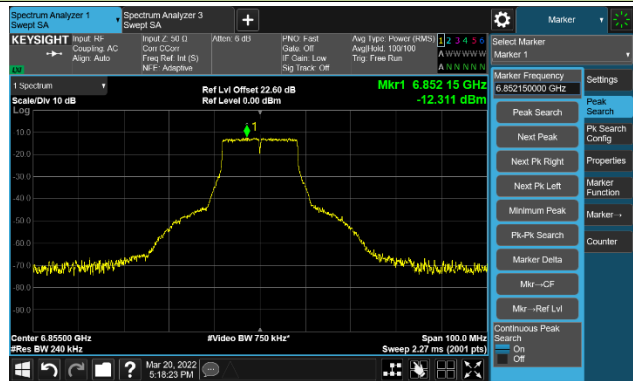

802.11a - Ant 0

Channel 97 (6435MHz)

The Reference Level

The Mask Data

Channel 105 (6475MHz)

The Reference Level

The Mask Data

Channel 113 (6515MHz)

The Reference Level

The Mask Data

802.11a - Ant 0

Channel 117 (6535MHz)

The Reference Level

The Mask Data

Channel 149 (6695MHz)

The Reference Level

The Mask Data

Channel 181 (6855MHz)

The Reference Level

The Mask Data

802.11a - Ant 0

Channel 185 (6875MHz)

The Reference Level

The Mask Data

Channel 189 (6895MHz)

The Reference Level

The Mask Data

Channel 209 (6995MHz)

The Reference Level

The Mask Data

802.11a - Ant 0

Channel 229 (7095MHz)