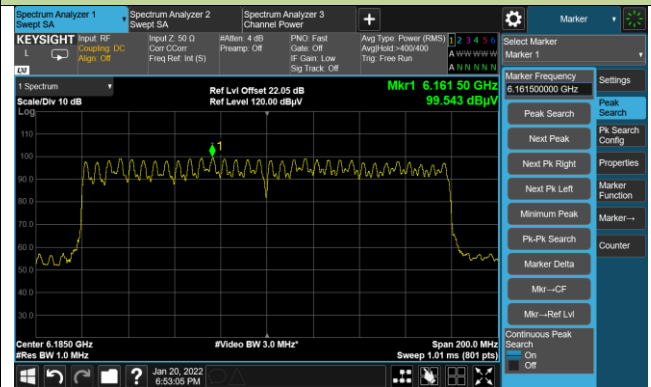

Channel 183 (6865MHz)

Channel 199 (6945MHz)

Channel 215 (7025MHz)

802.11ax-HE160 Power Spectral Density

Channel 15 (6025MHz)

Channel 47 (6185MHz)

Channel 79 (6345MHz)

Channel 111 (6505MHz)

Channel 143 (6665MHz)

Channel 175 (6825MHz)

Channel 207 (6985MHz)

A.5 In-Band Emission Measurement

Test Site	WZ-TR3	Test Engineer	Liz Yuan
Test Date	2022/01/22~2022/03/20		

802.11a - Ant 0

Channel 01 (5955MHz)