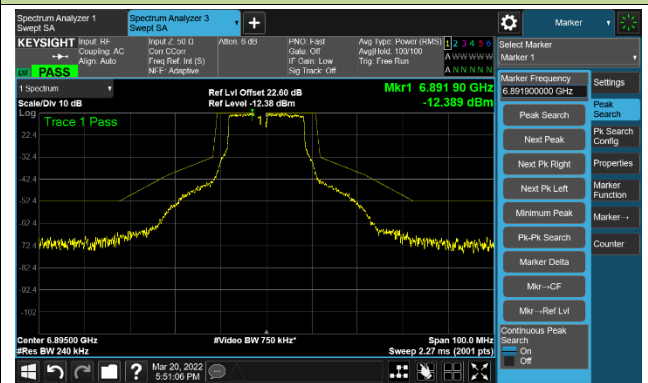

The Reference Level

The Mask Data

802.11a - Ant 0

Channel 117 (6535MHz)

The Reference Level

The Mask Data

Channel 149 (6695MHz)

The Reference Level

The Mask Data

Channel 181 (6855MHz)

The Reference Level

The Mask Data

802.11a - Ant 0

Channel 185 (6875MHz)

The Reference Level

The Mask Data

Channel 189 (6895MHz)

The Reference Level

The Mask Data

Channel 209 (6995MHz)

The Reference Level

The Mask Data

802.11a - Ant 0

Channel 229 (7095MHz)