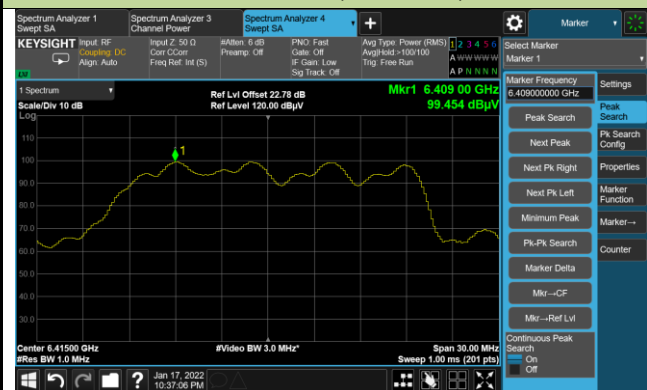

802.11a Power Spectral Density

Channel 181 (6855MHz)

Channel 185 (6875MHz)

Channel 189 (6895MHz)

Channel 209 (6995MHz)

Channel 229 (7095MHz)

802.11ax-HE20 Power Spectral Density

Channel 01 (5955MHz)

Channel 49 (6195MHz)

Channel 93 (6415MHz)

Channel 97 (6435MHz)

Channel 105 (6475MHz)

Channel 113 (6515MHz)

Channel 117 (6535MHz)

Channel 149 (6695MHz)

802.11ax-HE20 Power Spectral Density