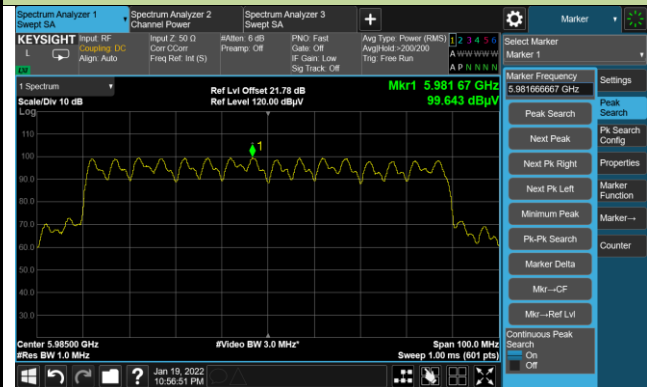

Channel 147 (6685MHz)

802.11ax-HE40 Power Spectral Density

Channel 187 (6885MHz)

Channel 195 (6925MHz)

Channel 211 (7005MHz)

Channel 227 (7085MHz)

802.11ax-HE80 Power Spectral Density

Channel 07 (5985MHz)

Channel 55 (6225MHz)

Channel 87 (6385MHz)

Channel 103 (6465MHz)

Channel 119 (6545MHz)

Channel 135 (6625MHz)

Channel 151 (6705MHz)

Channel 167 (6785MHz)

802.11ax-HE80 Power Spectral Density