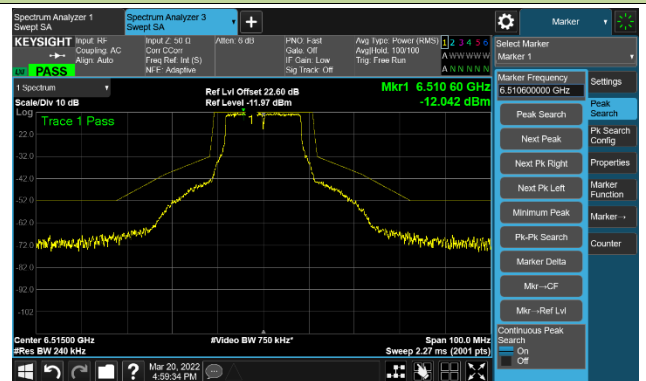

The Reference Level

The Mask Data

Channel 49 (6195MHz)

The Reference Level

The Mask Data

Channel 93 (6415MHz)

The Reference Level

The Mask Data

802.11a - Ant 0

Channel 97 (6435MHz)

The Reference Level

The Mask Data

Channel 105 (6475MHz)

The Reference Level

The Mask Data

Channel 113 (6515MHz)

The Reference Level

The Mask Data

802.11a - Ant 0

Channel 117 (6535MHz)

The Reference Level

The Mask Data

Channel 149 (6695MHz)

The Reference Level