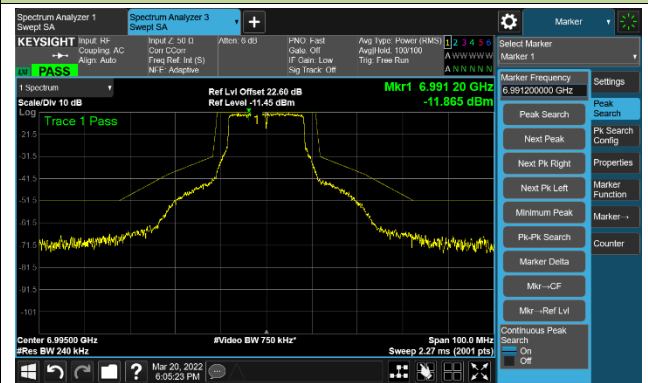

The Mask Data

Channel 181 (6855MHz)

The Reference Level

The Mask Data

802.11a - Ant 0

Channel 185 (6875MHz)

The Reference Level

The Mask Data

Channel 189 (6895MHz)

The Reference Level

The Mask Data

Channel 209 (6995MHz)

The Reference Level

The Mask Data

802.11a - Ant 0

Channel 229 (7095MHz)

The Reference Level

The Mask Data