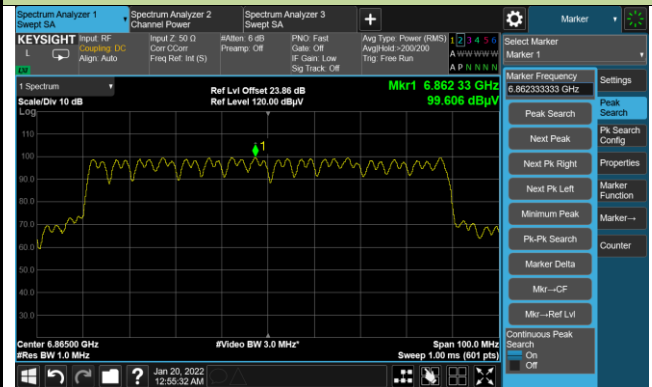

Channel 55 (6225MHz)

Channel 87 (6385MHz)

Channel 103 (6465MHz)

Channel 119 (6545MHz)

Channel 135 (6625MHz)

Channel 151 (6705MHz)

Channel 167 (6785MHz)

802.11ax-HE80 Power Spectral Density

Channel 183 (6865MHz)

Channel 199 (6945MHz)

Channel 215 (7025MHz)

802.11ax-HE160 Power Spectral Density

Channel 15 (6025MHz)

Channel 47 (6185MHz)

Channel 79 (6345MHz)

Channel 111 (6505MHz)