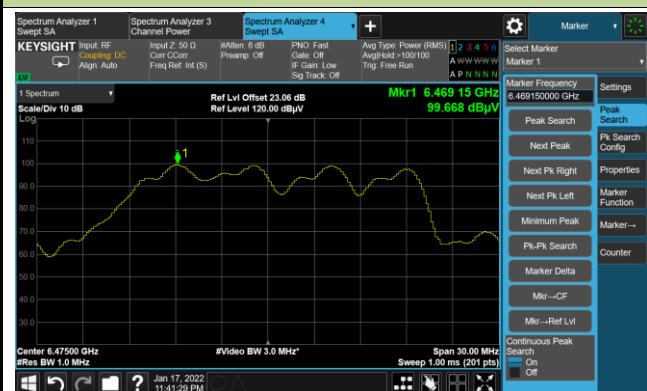

802.11a Power Spectral Density

Channel 181 (6855MHz)

Channel 185 (6875MHz)

Channel 189 (6895MHz)

Channel 209 (6995MHz)

Channel 229 (7095MHz)

802.11ax-HE20 Power Spectral Density

Channel 01 (5955MHz)

Channel 49 (6195MHz)

Channel 93 (6415MHz)

Channel 97 (6435MHz)

Channel 105 (6475MHz)

Channel 113 (6515MHz)

Channel 117 (6535MHz)

Channel 149 (6695MHz)

802.11ax-HE20 Power Spectral Density

802.11ax-HE40 Power Spectral Density

Channel 03 (5965MHz)

Channel 51 (6205MHz)

Channel 91 (6405MHz)

Channel 99 (6445MHz)

Channel 107 (6485MHz)

Channel 115 (6525MHz)

Channel 123 (6565MHz)