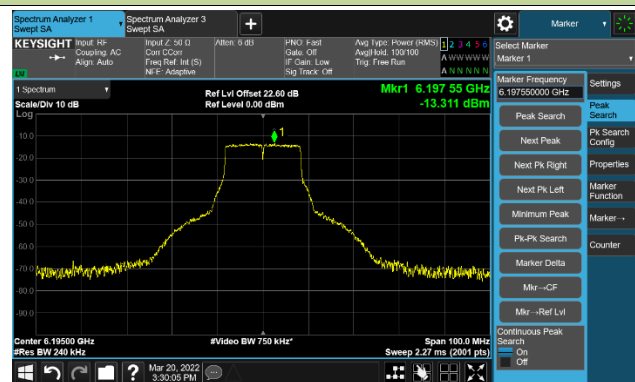

Channel 143 (6665MHz)

Channel 175 (6825MHz)

Channel 207 (6985MHz)

A.5 In-Band Emission Measurement

Test Site	WZ-TR3	Test Engineer	Liz Yuan
Test Date	2022/01/22~2022/03/20		

802.11a - Ant 0

Channel 01 (5955MHz)

The Reference Level

The Mask Data

Channel 49 (6195MHz)

The Reference Level

The Mask Data

Channel 93 (6415MHz)

The Reference Level

The Mask Data

802.11a - Ant 0

Channel 97 (6435MHz)

The Reference Level

The Mask Data

Channel 105 (6475MHz)

The Reference Level

The Mask Data

Channel 113 (6515MHz)

The Reference Level

The Mask Data

802.11a - Ant 0

Channel 117 (6535MHz)

The Reference Level

The Mask Data

Channel 149 (6695MHz)

The Reference Level