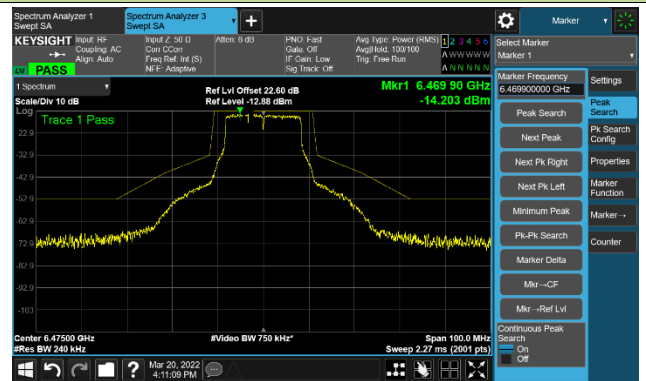

The Reference Level

The Mask Data

Channel 49 (6195MHz)

The Reference Level

The Mask Data

Channel 93 (6415MHz)

The Reference Level

The Mask Data

802.11a - Ant 0

Channel 97 (6435MHz)

The Reference Level

The Mask Data

Channel 105 (6475MHz)

The Reference Level

The Mask Data

Channel 113 (6515MHz)

The Reference Level

The Mask Data

802.11a - Ant 0

Channel 117 (6535MHz)

The Reference Level

The Mask Data

Channel 149 (6695MHz)

The Reference Level

The Mask Data

Channel 181 (6855MHz)

The Reference Level

The Mask Data

802.11a - Ant 0

Channel 185 (6875MHz)

The Reference Level

The Mask Data