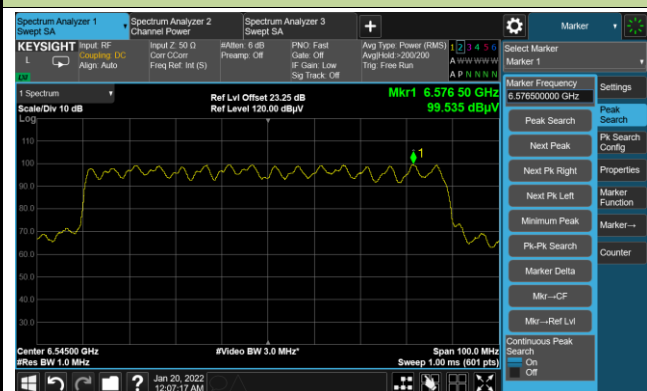

Channel 147 (6685MHz)

802.11ax-HE40 Power Spectral Density

Channel 187 (6885MHz)

Channel 195 (6925MHz)

Channel 211 (7005MHz)

Channel 227 (7085MHz)

802.11ax-HE80 Power Spectral Density

Channel 07 (5985MHz)

Channel 55 (6225MHz)

Channel 87 (6385MHz)

Channel 103 (6465MHz)

Channel 119 (6545MHz)

Channel 135 (6625MHz)

Channel 151 (6705MHz)

Channel 167 (6785MHz)

802.11ax-HE80 Power Spectral Density

Channel 183 (6865MHz)

Channel 199 (6945MHz)

Channel 215 (7025MHz)

802.11ax-HE160 Power Spectral Density

Channel 15 (6025MHz)

Channel 47 (6185MHz)

Channel 79 (6345MHz)

Channel 111 (6505MHz)

Channel 143 (6665MHz)

Channel 175 (6825MHz)

Channel 207 (6985MHz)

A.5 In-Band Emission Measurement

Test Site	WZ-TR3	Test Engineer	Liz Yuan
Test Date	2022/01/22~2022/03/20		

802.11a - Ant 0

Channel 01 (5955MHz)