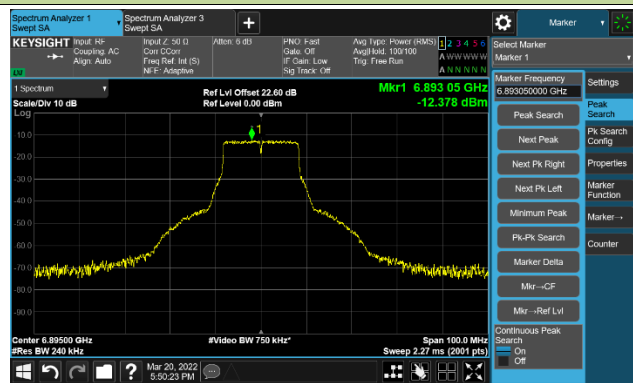

The Reference Level

The Mask Data

802.11a - Ant 0

Channel 117 (6535MHz)

The Reference Level

The Mask Data

Channel 149 (6695MHz)

The Reference Level

The Mask Data

Channel 181 (6855MHz)

The Reference Level

The Mask Data

802.11a - Ant 0

Channel 185 (6875MHz)

The Reference Level

The Mask Data

Channel 189 (6895MHz)

The Reference Level

The Mask Data

Channel 209 (6995MHz)

The Reference Level

The Mask Data

802.11a - Ant 0

Channel 229 (7095MHz)