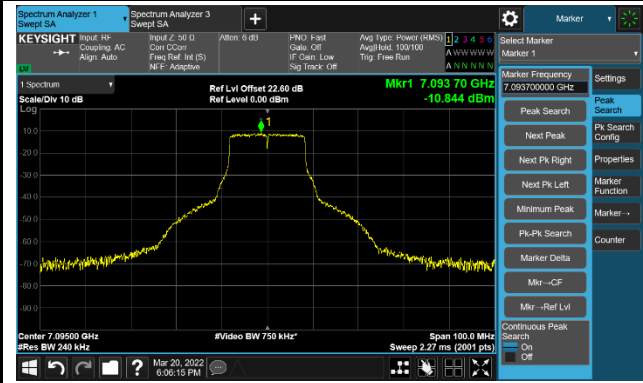

The Mask Data

Channel 181 (6855MHz)

The Reference Level

The Mask Data

802.11a - Ant 0

Channel 185 (6875MHz)

The Reference Level

The Mask Data

Channel 189 (6895MHz)

The Reference Level

The Mask Data

Channel 209 (6995MHz)

The Reference Level

The Mask Data

802.11a - Ant 0

Channel 229 (7095MHz)

The Reference Level

The Mask Data