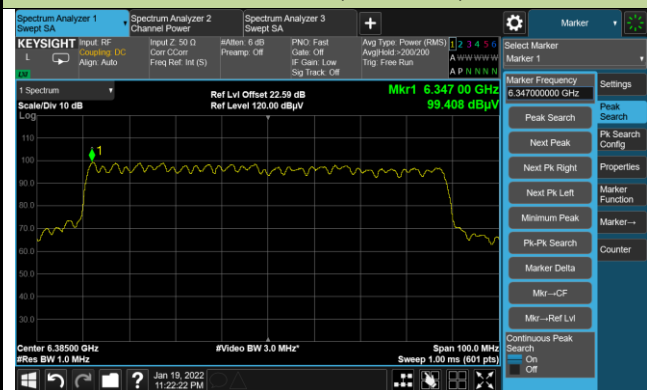

Channel 147 (6685MHz)

802.11ax-HE40 Power Spectral Density

Channel 187 (6885MHz)

Channel 195 (6925MHz)

Channel 211 (7005MHz)

Channel 227 (7085MHz)

802.11ax-HE80 Power Spectral Density

Channel 07 (5985MHz)

Channel 55 (6225MHz)

Channel 87 (6385MHz)

Channel 103 (6465MHz)

Channel 119 (6545MHz)

Channel 135 (6625MHz)

Channel 151 (6705MHz)

Channel 167 (6785MHz)

802.11ax-HE80 Power Spectral Density