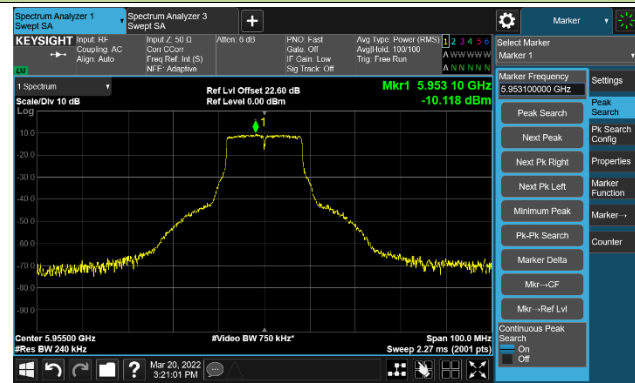

Channel 143 (6665MHz)

Channel 175 (6825MHz)

Channel 207 (6985MHz)

A.5 In-Band Emission Measurement

Test Site	WZ-TR3	Test Engineer	Liz Yuan
Test Date	2022/01/22~2022/03/20		

802.11a - Ant 0

Channel 01 (5955MHz)

The Reference Level

The Mask Data

Channel 49 (6195MHz)

The Reference Level

The Mask Data

Channel 93 (6415MHz)

The Reference Level

The Mask Data