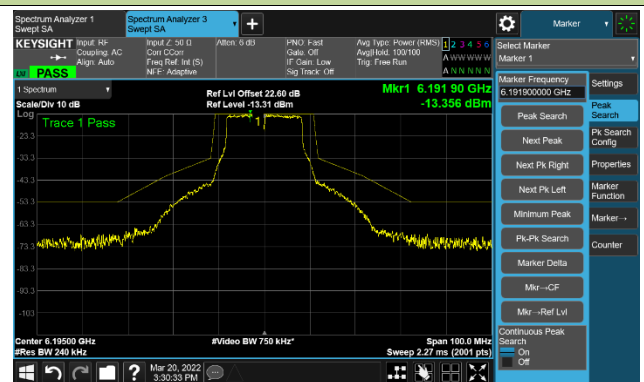

The Reference Level

The Mask Data

Channel 49 (6195MHz)

The Reference Level

The Mask Data

Channel 93 (6415MHz)

The Reference Level

The Mask Data

802.11a - Ant 0

Channel 97 (6435MHz)

The Reference Level

The Mask Data

Channel 105 (6475MHz)

The Reference Level

The Mask Data

Channel 113 (6515MHz)