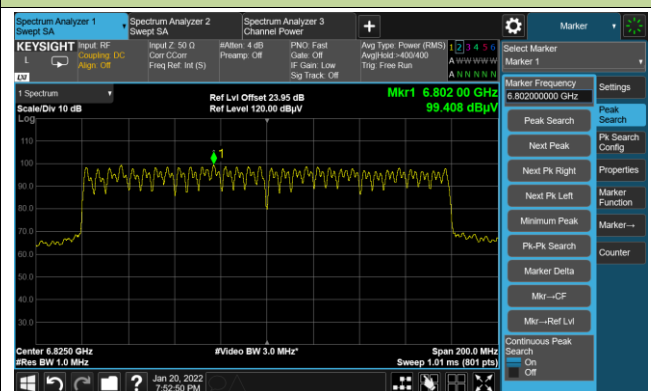

Channel 183 (6865MHz)

Channel 199 (6945MHz)

Channel 215 (7025MHz)

802.11ax-HE160 Power Spectral Density

Channel 15 (6025MHz)

Channel 47 (6185MHz)

Channel 79 (6345MHz)

Channel 111 (6505MHz)

Channel 143 (6665MHz)

Channel 175 (6825MHz)

Channel 207 (6985MHz)

A.5 In-Band Emission Measurement

Test Site	WZ-TR3	Test Engineer	Liz Yuan
Test Date	2022/01/22~2022/03/20		

802.11a - Ant 0

Channel 01 (5955MHz)