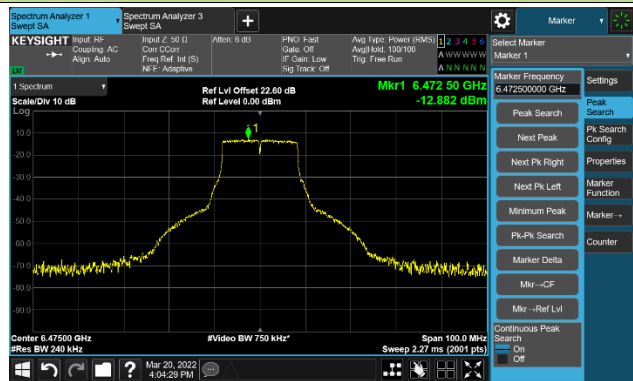

The Reference Level

The Mask Data

Channel 49 (6195MHz)

The Reference Level

The Mask Data

Channel 93 (6415MHz)

The Reference Level

The Mask Data

802.11a - Ant 0

Channel 97 (6435MHz)

The Reference Level

The Mask Data

Channel 105 (6475MHz)

The Reference Level

The Mask Data

Channel 113 (6515MHz)

The Reference Level

The Mask Data

802.11a - Ant 0

Channel 117 (6535MHz)

The Reference Level

The Mask Data

Channel 149 (6695MHz)

The Reference Level

The Mask Data

Channel 181 (6855MHz)

The Reference Level

The Mask Data

802.11a - Ant 0

Channel 185 (6875MHz)

The Reference Level

The Mask Data