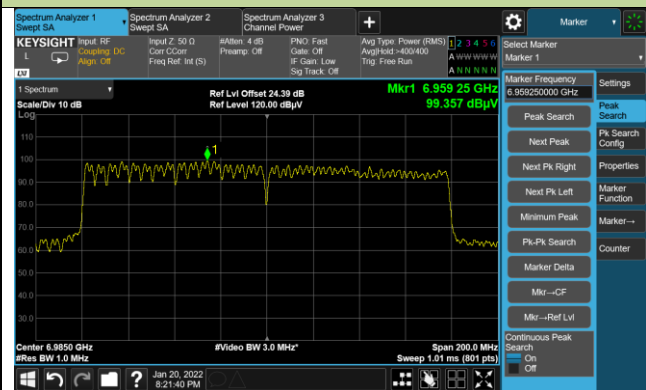

Channel 183 (6865MHz)

Channel 199 (6945MHz)

Channel 215 (7025MHz)

802.11ax-HE160 Power Spectral Density

Channel 15 (6025MHz)

Channel 47 (6185MHz)

Channel 79 (6345MHz)

Channel 111 (6505MHz)

Channel 143 (6665MHz)

Channel 175 (6825MHz)

Channel 207 (6985MHz)

A.5 In-Band Emission Measurement

Test Site	WZ-TR3	Test Engineer	Liz Yuan
Test Date	2022/01/22~2022/03/20		

802.11a - Ant 0

Channel 01 (5955MHz)

The Reference Level

The Mask Data

Channel 49 (6195MHz)

The Reference Level

The Mask Data

Channel 93 (6415MHz)

The Reference Level

The Mask Data