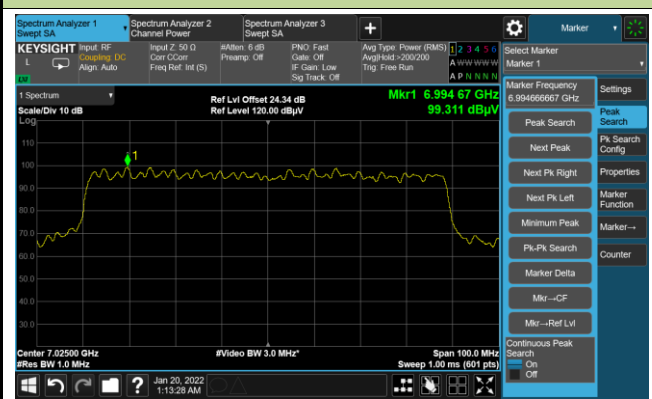

Channel 147 (6685MHz)

802.11ax-HE40 Power Spectral Density

Channel 187 (6885MHz)

Channel 195 (6925MHz)

Channel 211 (7005MHz)

Channel 227 (7085MHz)

802.11ax-HE80 Power Spectral Density

Channel 07 (5985MHz)

Channel 55 (6225MHz)

Channel 87 (6385MHz)

Channel 103 (6465MHz)

Channel 119 (6545MHz)

Channel 135 (6625MHz)

Channel 151 (6705MHz)

Channel 167 (6785MHz)

802.11ax-HE80 Power Spectral Density

Channel 183 (6865MHz)

Channel 199 (6945MHz)

Channel 215 (7025MHz)

802.11ax-HE160 Power Spectral Density

Channel 15 (6025MHz)

Channel 47 (6185MHz)

Channel 79 (6345MHz)

Channel 111 (6505MHz)