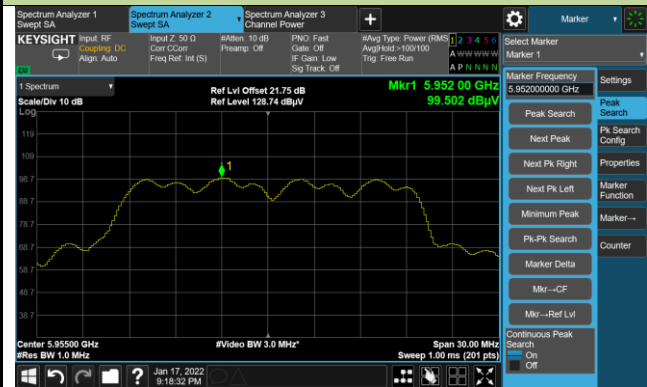

802.11a Power Spectral Density

Channel 181 (6855MHz)

Channel 185 (6875MHz)

Channel 189 (6895MHz)

Channel 209 (6995MHz)

Channel 229 (7095MHz)

802.11ax-HE20 Power Spectral Density

Channel 01 (5955MHz)

Channel 49 (6195MHz)

Channel 93 (6415MHz)

Channel 97 (6435MHz)

Channel 105 (6475MHz)

Channel 113 (6515MHz)

Channel 117 (6535MHz)

Channel 149 (6695MHz)

802.11ax-HE20 Power Spectral Density