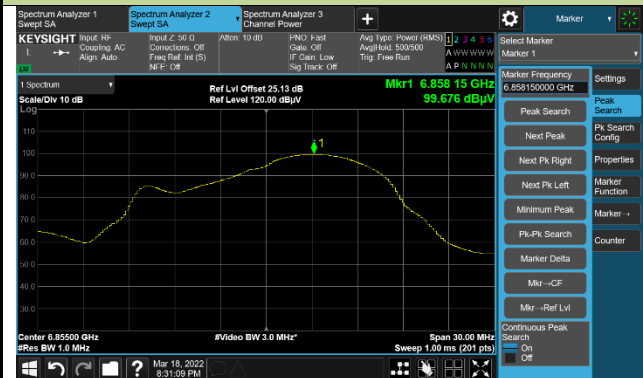

802.11a Power Spectral Density

Channel 181 (6855MHz)

Channel 185 (6875MHz)

Channel 189 (6895MHz)

Channel 209 (6995MHz)

Channel 229 (7095MHz)

802.11ax-HE20 Power Spectral Density

Channel 01 (5955MHz)

Channel 49 (6195MHz)

Channel 93 (6415MHz)

Channel 97 (6435MHz)

Channel 105 (6475MHz)

Channel 113 (6515MHz)

Channel 117 (6535MHz)

Channel 149 (6695MHz)

802.11ax-HE20 Power Spectral Density