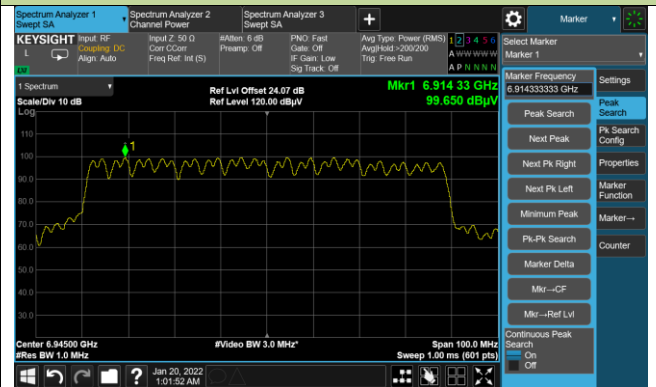

Channel 55 (6225MHz)

Channel 87 (6385MHz)

Channel 103 (6465MHz)

Channel 119 (6545MHz)

Channel 135 (6625MHz)

Channel 151 (6705MHz)

Channel 167 (6785MHz)

802.11ax-HE80 Power Spectral Density

Channel 183 (6865MHz)

Channel 199 (6945MHz)

Channel 215 (7025MHz)

802.11ax-HE160 Power Spectral Density

Channel 15 (6025MHz)

Channel 47 (6185MHz)

Channel 79 (6345MHz)

Channel 111 (6505MHz)