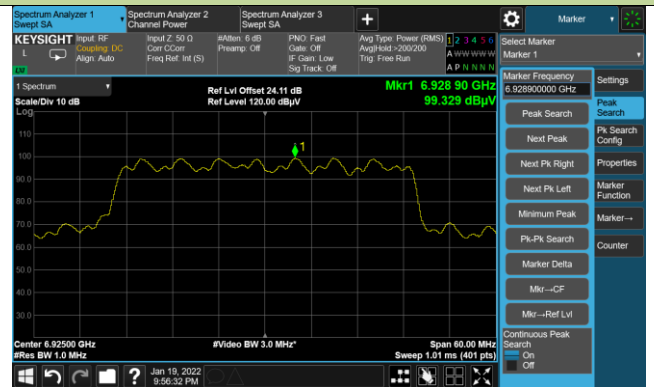

Channel 147 (6685MHz)

802.11ax-HE40 Power Spectral Density

Channel 187 (6885MHz)

Channel 195 (6925MHz)

Channel 211 (7005MHz)

Channel 227 (7085MHz)

802.11ax-HE80 Power Spectral Density

Channel 07 (5985MHz)

Channel 55 (6225MHz)

Channel 87 (6385MHz)

Channel 103 (6465MHz)

Channel 119 (6545MHz)

Channel 135 (6625MHz)

Channel 151 (6705MHz)

Channel 167 (6785MHz)

802.11ax-HE80 Power Spectral Density