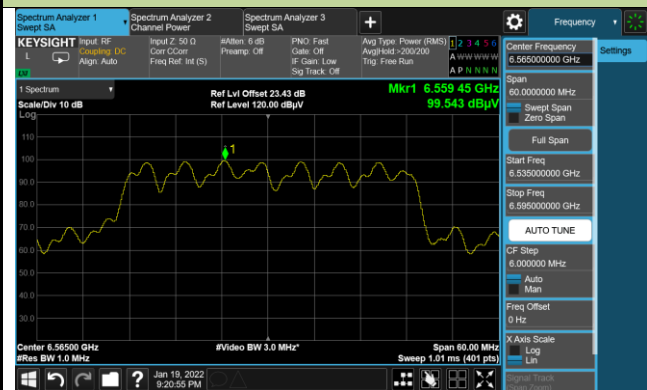

Channel 49 (6195MHz)

Channel 93 (6415MHz)

Channel 97 (6435MHz)

Channel 105 (6475MHz)

Channel 113 (6515MHz)

Channel 117 (6535MHz)

Channel 149 (6695MHz)

802.11ax-HE20 Power Spectral Density

802.11ax-HE40 Power Spectral Density

Channel 03 (5965MHz)

Channel 51 (6205MHz)

Channel 91 (6405MHz)

Channel 99 (6445MHz)

Channel 107 (6485MHz)

Channel 115 (6525MHz)

Channel 123 (6565MHz)

Channel 147 (6685MHz)

802.11ax-HE40 Power Spectral Density

Channel 187 (6885MHz)

Channel 195 (6925MHz)

Channel 211 (7005MHz)

Channel 227 (7085MHz)

802.11ax-HE80 Power Spectral Density

Channel 07 (5985MHz)