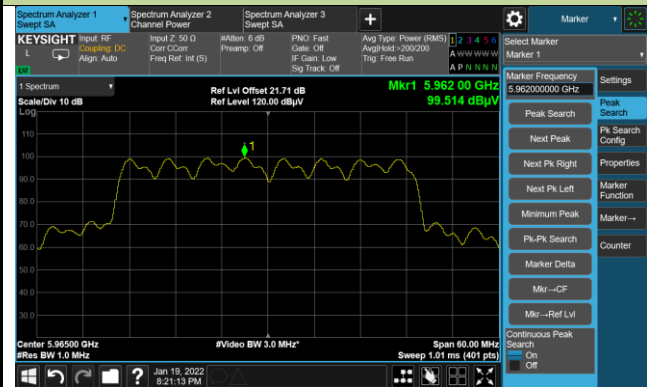

802.11a Power Spectral Density

Channel 181 (6855MHz)

Channel 185 (6875MHz)

Channel 189 (6895MHz)

Channel 209 (6995MHz)

Channel 229 (7095MHz)

802.11ax-HE20 Power Spectral Density

Channel 01 (5955MHz)

Channel 49 (6195MHz)

Channel 93 (6415MHz)

Channel 97 (6435MHz)

Channel 105 (6475MHz)

Channel 113 (6515MHz)

Channel 117 (6535MHz)

Channel 149 (6695MHz)

802.11ax-HE20 Power Spectral Density

802.11ax-HE40 Power Spectral Density

Channel 03 (5965MHz)

Channel 51 (6205MHz)

Channel 91 (6405MHz)

Channel 99 (6445MHz)

Channel 107 (6485MHz)

Channel 115 (6525MHz)

Channel 123 (6565MHz)