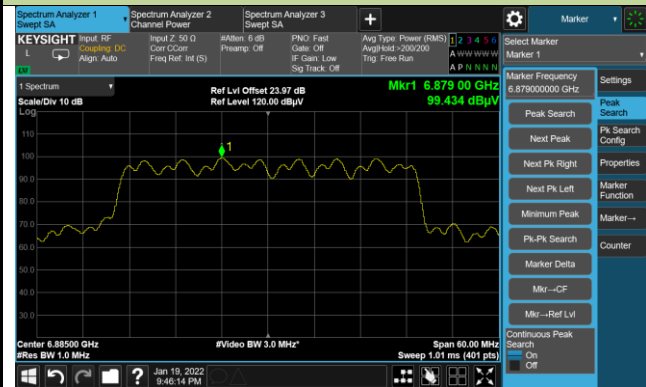

Channel 49 (6195MHz)

Channel 93 (6415MHz)

Channel 97 (6435MHz)

Channel 105 (6475MHz)

Channel 113 (6515MHz)

Channel 117 (6535MHz)

Channel 149 (6695MHz)

802.11ax-HE20 Power Spectral Density

802.11ax-HE40 Power Spectral Density

Channel 03 (5965MHz)

Channel 51 (6205MHz)

Channel 91 (6405MHz)

Channel 99 (6445MHz)

Channel 107 (6485MHz)

Channel 115 (6525MHz)

Channel 123 (6565MHz)

Channel 147 (6685MHz)

802.11ax-HE40 Power Spectral Density

Channel 187 (6885MHz)

Channel 195 (6925MHz)

Channel 211 (7005MHz)

Channel 227 (7085MHz)

802.11ax-HE80 Power Spectral Density

Channel 07 (5985MHz)