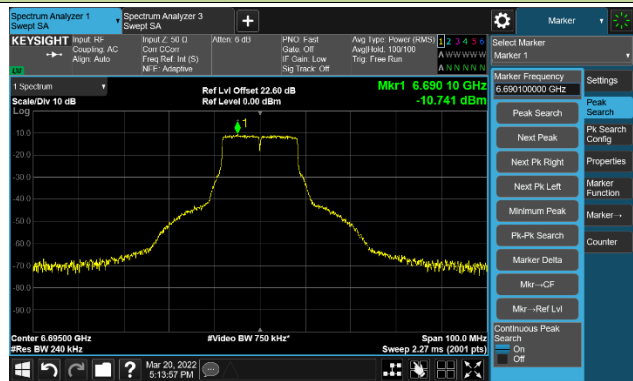

802.11a - Ant 0

Channel 97 (6435MHz)

The Reference Level

The Mask Data

Channel 105 (6475MHz)

The Reference Level

The Mask Data

Channel 113 (6515MHz)

The Reference Level

The Mask Data

802.11a - Ant 0

Channel 117 (6535MHz)

The Reference Level

The Mask Data

Channel 149 (6695MHz)

The Reference Level

The Mask Data

Channel 181 (6855MHz)

The Reference Level

The Mask Data

802.11a - Ant 0

Channel 185 (6875MHz)

The Reference Level

The Mask Data

Channel 189 (6895MHz)

The Reference Level

The Mask Data

Channel 209 (6995MHz)

The Reference Level

The Mask Data

802.11a - Ant 0

Channel 229 (7095MHz)