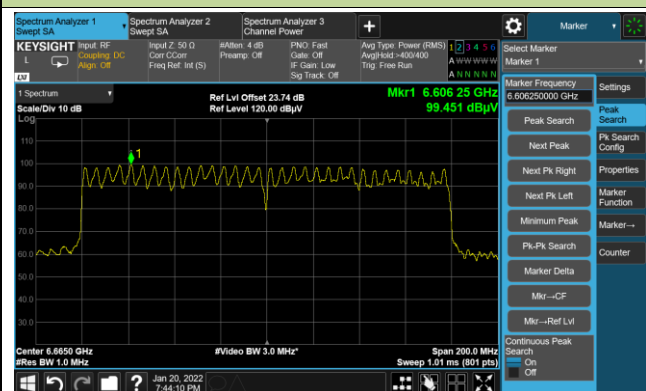

Channel 183 (6865MHz)

Channel 199 (6945MHz)

Channel 215 (7025MHz)

802.11ax-HE160 Power Spectral Density

Channel 15 (6025MHz)

Channel 47 (6185MHz)

Channel 79 (6345MHz)

Channel 111 (6505MHz)

Channel 143 (6665MHz)

Channel 175 (6825MHz)

Channel 207 (6985MHz)

A.5 In-Band Emission Measurement

Test Site	WZ-TR3	Test Engineer	Liz Yuan
Test Date	2022/01/22~2022/03/20		

802.11a - Ant 0

Channel 01 (5955MHz)