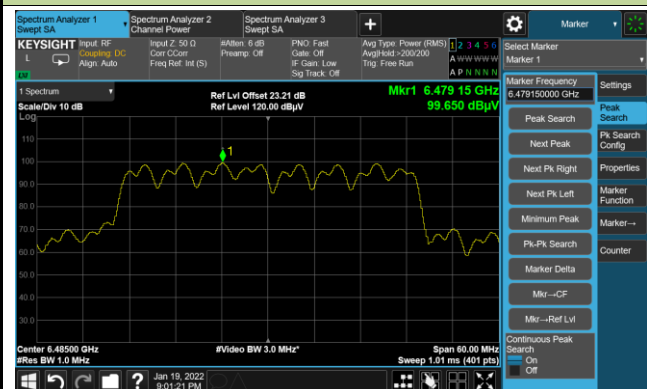

Channel 49 (6195MHz)

Channel 93 (6415MHz)

Channel 97 (6435MHz)

Channel 105 (6475MHz)

Channel 113 (6515MHz)

Channel 117 (6535MHz)

Channel 149 (6695MHz)

802.11ax-HE20 Power Spectral Density

802.11ax-HE40 Power Spectral Density

Channel 03 (5965MHz)

Channel 51 (6205MHz)

Channel 91 (6405MHz)

Channel 99 (6445MHz)

Channel 107 (6485MHz)

Channel 115 (6525MHz)

Channel 123 (6565MHz)

Channel 147 (6685MHz)

802.11ax-HE40 Power Spectral Density

Channel 187 (6885MHz)

Channel 195 (6925MHz)

Channel 211 (7005MHz)

Channel 227 (7085MHz)

802.11ax-HE80 Power Spectral Density

Channel 07 (5985MHz)