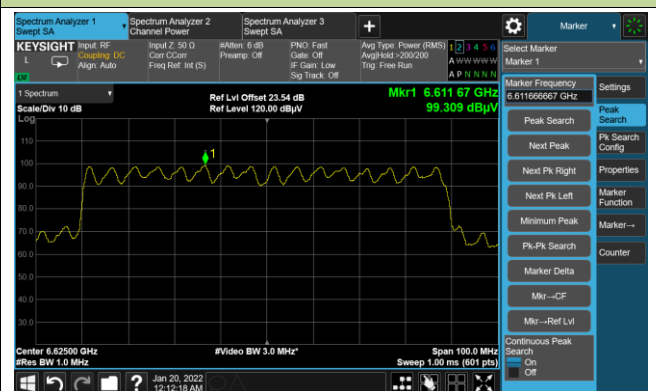

Channel 55 (6225MHz)

Channel 87 (6385MHz)

Channel 103 (6465MHz)

Channel 119 (6545MHz)

Channel 135 (6625MHz)

Channel 151 (6705MHz)

Channel 167 (6785MHz)

802.11ax-HE80 Power Spectral Density

Channel 183 (6865MHz)

Channel 199 (6945MHz)

Channel 215 (7025MHz)

802.11ax-HE160 Power Spectral Density

Channel 15 (6025MHz)

Channel 47 (6185MHz)

Channel 79 (6345MHz)

Channel 111 (6505MHz)