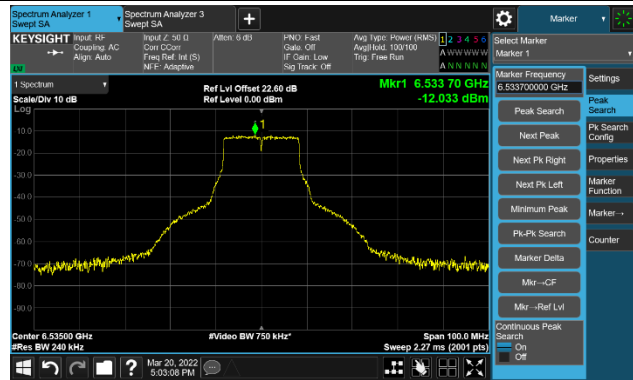

802.11a - Ant 0

Channel 97 (6435MHz)

The Reference Level

The Mask Data

Channel 105 (6475MHz)

The Reference Level

The Mask Data

Channel 113 (6515MHz)

The Reference Level

The Mask Data

802.11a - Ant 0

Channel 117 (6535MHz)

The Reference Level

The Mask Data

Channel 149 (6695MHz)

The Reference Level

The Mask Data

Channel 181 (6855MHz)

The Reference Level

The Mask Data

802.11a - Ant 0

Channel 185 (6875MHz)

The Reference Level

The Mask Data

Channel 189 (6895MHz)

The Reference Level

The Mask Data

Channel 209 (6995MHz)

The Reference Level

The Mask Data

802.11a - Ant 0

Channel 229 (7095MHz)