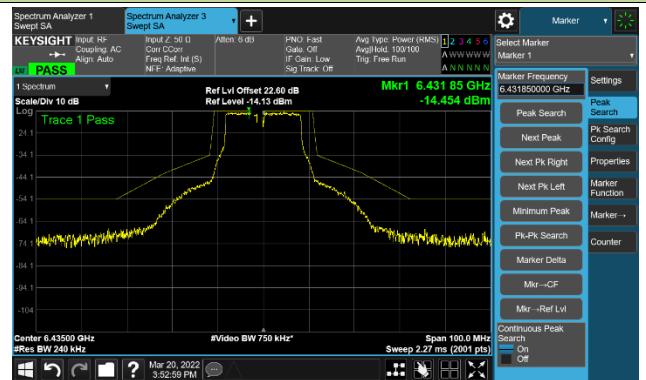

Channel 143 (6665MHz)

Channel 175 (6825MHz)

Channel 207 (6985MHz)

A.5 In-Band Emission Measurement

Test Site	WZ-TR3	Test Engineer	Liz Yuan
Test Date	2022/01/22~2022/03/20		

802.11a - Ant 0

Channel 01 (5955MHz)

The Reference Level

The Mask Data

Channel 49 (6195MHz)

The Reference Level

The Mask Data

Channel 93 (6415MHz)

The Reference Level

The Mask Data

802.11a - Ant 0

Channel 97 (6435MHz)

The Reference Level

The Mask Data

Channel 105 (6475MHz)

The Reference Level

The Mask Data

Channel 113 (6515MHz)

The Reference Level

The Mask Data

802.11a - Ant 0

Channel 117 (6535MHz)

The Reference Level

The Mask Data

Channel 149 (6695MHz)

The Reference Level