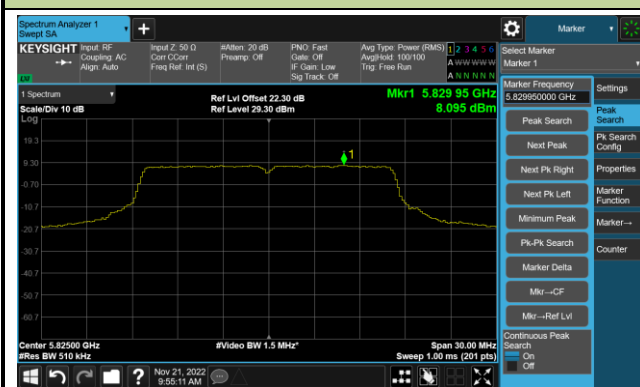

Channel 116 (5580MHz)

Channel 140 (5700MHz)

Channel 144(5720MHz)

Channel 149 (5745MHz)

Channel 157 (5785MHz)

Channel 165 (5825MHz)

## 802.11ac-VHT20 Power Spectral Density - Ant 3

Channel 36 (5180MHz)

Channel 44 (5220MHz)

Channel 48 (5240MHz)

Channel 52 (5260MHz)

Channel 60 (5300MHz)

Channel 64 (5320MHz)