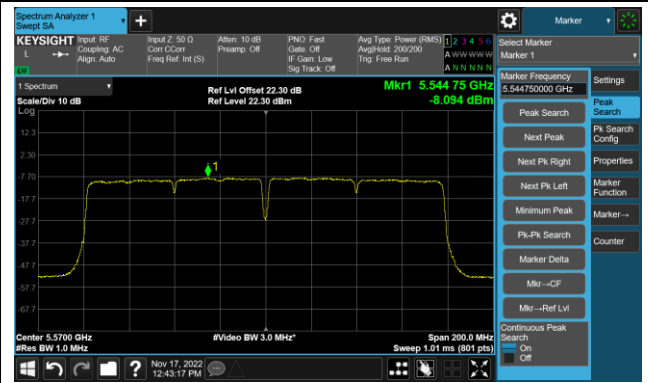

## 802.11ac-VHT80 Power Spectral Density - Ant 3

Channel 42 (5210MHz)

Channel 58 (5290MHz)

Channel 106 (5530MHz)

Channel 122 (5610MHz)

Channel 138 (5690MHz)

Channel 155 (5775MHz)

802.11ac-VHT160 Power Spectral Density - Ant 3

Channel 50 (5250MHz)

Channel 114 (5570MHz)