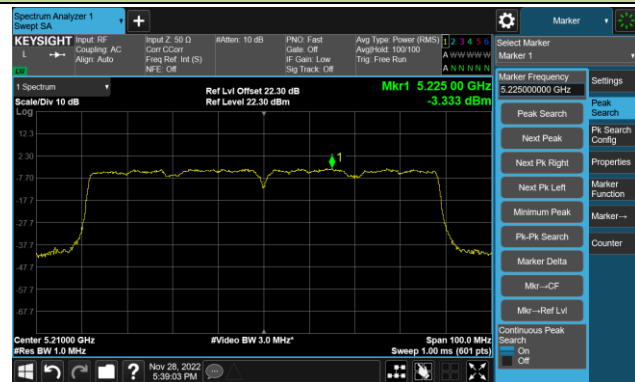

## 802.11ac-VHT20 Power Spectral Density - Ant 3

Channel 100 (5500MHz)

Channel 116 (5580MHz)

Channel 140 (5700MHz)

Channel 144(5720MHz)

Channel 149 (5745MHz)

Channel 157 (5785MHz)

Channel 165 (5825MHz)

## 802.11ac-VHT40 Power Spectral Density - Ant 3

Channel 134 (5670MHz)

Channel 142(5710MHz)

Channel 151 (5755MHz)

Channel 159 (5795MHz)

## 802.11ac-VHT80 Power Spectral Density - Ant 3

Channel 42 (5210MHz)

Channel 58 (5290MHz)

Channel 106 (5530MHz)

Channel 122 (5610MHz)

Channel 138 (5690MHz)

Channel 155 (5775MHz)

802.11ac-VHT160 Power Spectral Density - Ant 3