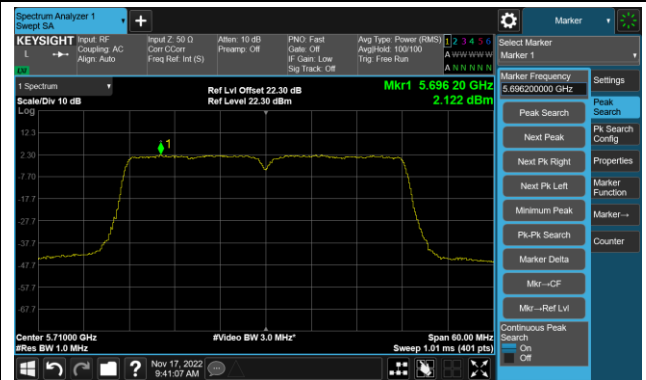

## 802.11ac-VHT20 Power Spectral Density - Ant 3

Channel 100 (5500MHz)

Channel 116 (5580MHz)

Channel 140 (5700MHz)

Channel 144(5720MHz)

Channel 149 (5745MHz)

Channel 157 (5785MHz)

Channel 165 (5825MHz)

## 802.11ac-VHT40 Power Spectral Density - Ant 3

Channel 134 (5670MHz)

Channel 142(5710MHz)

Channel 151 (5755MHz)

Channel 159 (5795MHz)