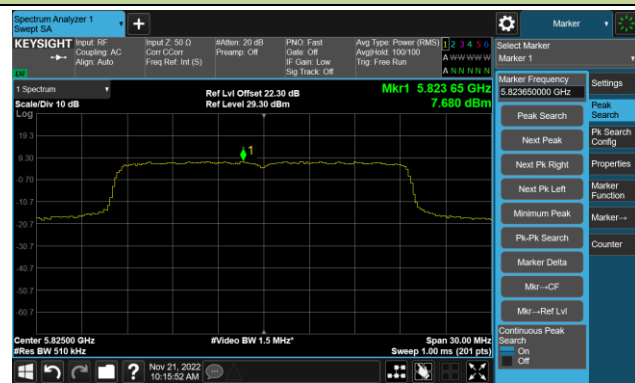

## 802.11ax-HE20 Power Spectral Density - Ant 3

Channel 36 (5180MHz)

Channel 44 (5220MHz)

Channel 48 (5240MHz)

Channel 52 (5260MHz)

Channel 60 (5300MHz)

Channel 64 (5320MHz)

## 802.11ax-HE20 Power Spectral Density - Ant 3

Channel 100 (5500MHz)

Channel 116 (5580MHz)

Channel 140 (5700MHz)

Channel 144(5720MHz)

Channel 149 (5745MHz)

Channel 157 (5785MHz)

Channel 165 (5825MHz)

## 802.11ax-HE40 Power Spectral Density - Ant 3

Channel 38 (5190MHz)

Channel 46 (5230MHz)

Channel 54 (5270MHz)

Channel 62 (5310MHz)

Channel 102 (5510MHz)

Channel 110 (5550MHz)

802.11ax-HE160 Power Spectral Density - Ant 3