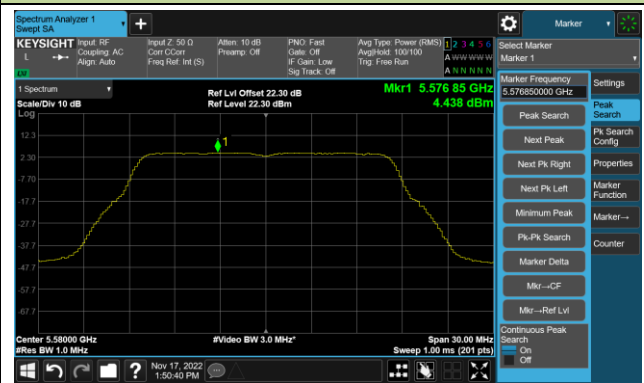

## 802.11a Power Spectral Density - Ant 3

Channel 36 (5180MHz)

Channel 44 (5220MHz)

Channel 48 (5240MHz)

Channel 52 (5260MHz)

Channel 60 (5300MHz)

Channel 64 (5320MHz)

Channel 100 (5500MHz)

Channel 116 (5580MHz)

Channel 140 (5700MHz)

Channel 144(5720MHz)

Channel 149 (5745MHz)

Channel 157 (5785MHz)

Channel 165 (5825MHz)