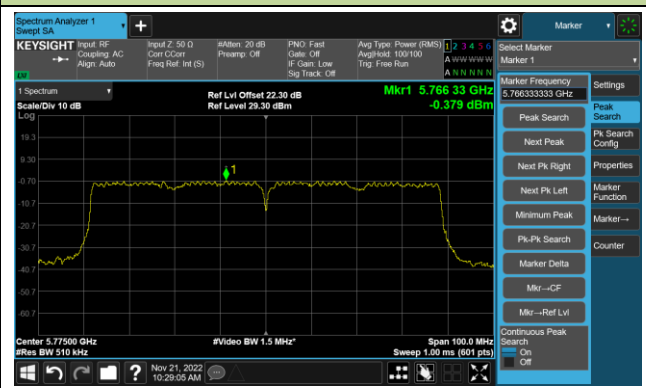

## 802.11ac-VHT80 Power Spectral Density - Ant 3

Channel 42 (5210MHz)

Channel 58 (5290MHz)

Channel 106 (5530MHz)

Channel 122 (5610MHz)

Channel 138 (5690MHz)

Channel 155 (5775MHz)

802.11ac-VHT160 Power Spectral Density - Ant 3

Channel 50 (5250MHz)

Channel 114 (5570MHz)