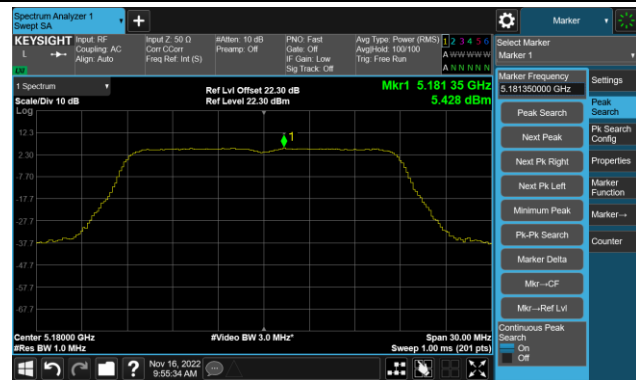

Channel 116 (5580MHz)

Channel 140 (5700MHz)

Channel 144(5720MHz)

Channel 149 (5745MHz)

Channel 157 (5785MHz)

Channel 165 (5825MHz)

## 802.11ac-VHT20 Power Spectral Density - Ant 3

Channel 36 (5180MHz)

Channel 44 (5220MHz)

Channel 48 (5240MHz)

Channel 52 (5260MHz)

Channel 60 (5300MHz)

Channel 64 (5320MHz)