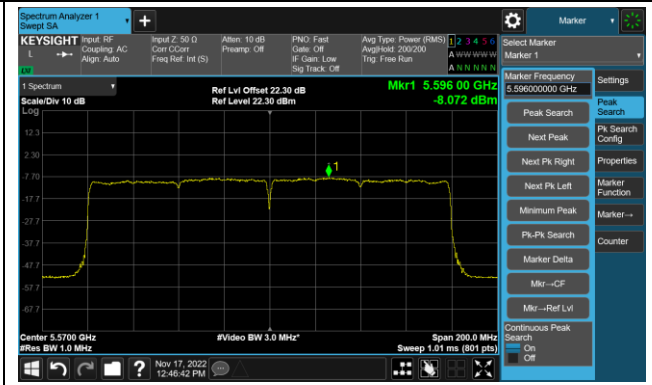

## 802.11ax-HE80 Power Spectral Density - Ant 2

Channel 42 (5210MHz)

Channel 58 (5290MHz)

Channel 106 (5530MHz)

Channel 122 (5610MHz)

Channel 138 (5690MHz)

Channel 155 (5775MHz)

802.11ax-HE160 Power Spectral Density - Ant 2

Channel 50 (5250MHz)

Channel 114 (5570MHz)