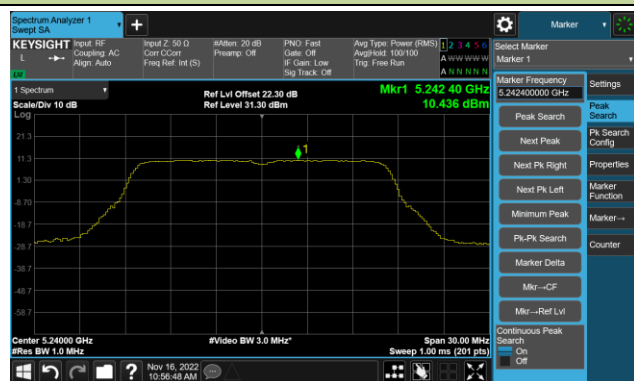

Channel 50 (5250MHz)

Channel 114 (5570MHz)

## 802.11a Power Spectral Density - Ant 3

Channel 36 (5180MHz)

Channel 44 (5220MHz)

Channel 48 (5240MHz)

Channel 52 (5260MHz)

Channel 60 (5300MHz)

Channel 64 (5320MHz)

Channel 100 (5500MHz)

Channel 116 (5580MHz)

Channel 140 (5700MHz)

Channel 144(5720MHz)

Channel 149 (5745MHz)

Channel 157 (5785MHz)

Channel 165 (5825MHz)