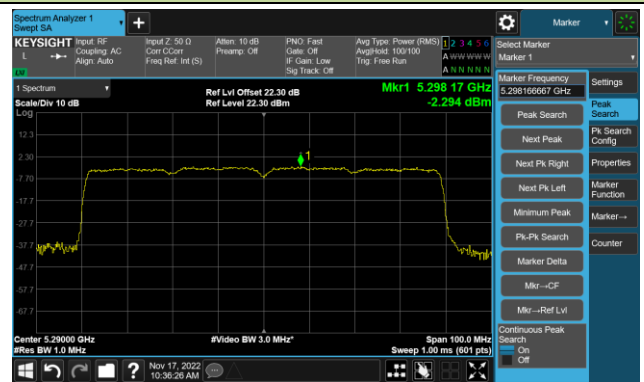

## 802.11ax-HE80 Power Spectral Density - Ant 2

Channel 42 (5210MHz)

Channel 58 (5290MHz)

Channel 106 (5530MHz)

Channel 122 (5610MHz)

Channel 138 (5690MHz)

Channel 155 (5775MHz)

802.11ax-HE160 Power Spectral Density - Ant 2

Channel 50 (5250MHz)

Channel 114 (5570MHz)