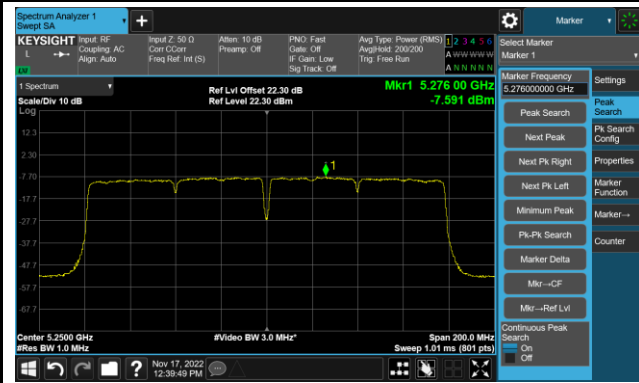

## 802.11ac-VHT80 Power Spectral Density - Ant 3

Channel 42 (5210MHz)

Channel 58 (5290MHz)

Channel 106 (5530MHz)

Channel 122 (5610MHz)

Channel 138 (5690MHz)

Channel 155 (5775MHz)

802.11ac-VHT160 Power Spectral Density - Ant 3

Channel 50 (5250MHz)

Channel 114 (5570MHz)