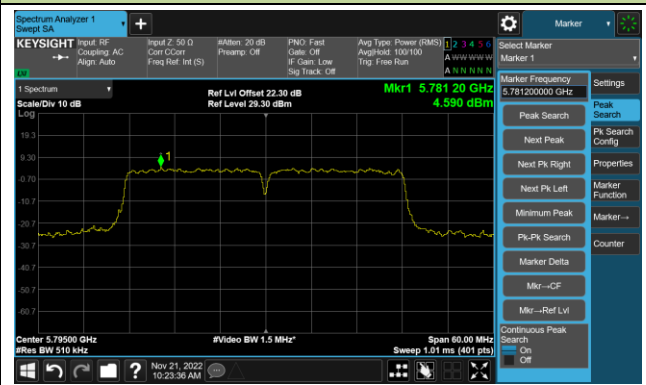

## 802.11ac-VHT20 Power Spectral Density - Ant 3

Channel 100 (5500MHz)

Channel 116 (5580MHz)

Channel 140 (5700MHz)

Channel 144(5720MHz)

Channel 149 (5745MHz)

Channel 157 (5785MHz)

Channel 165 (5825MHz)

## 802.11ac-VHT40 Power Spectral Density - Ant 3

Channel 134 (5670MHz)

Channel 142(5710MHz)

Channel 151 (5755MHz)

Channel 159 (5795MHz)

## 802.11ac-VHT80 Power Spectral Density - Ant 3

Channel 42 (5210MHz)

Channel 58 (5290MHz)

Channel 106 (5530MHz)

Channel 122 (5610MHz)

Channel 138 (5690MHz)

Channel 155 (5775MHz)

802.11ac-VHT160 Power Spectral Density - Ant 3