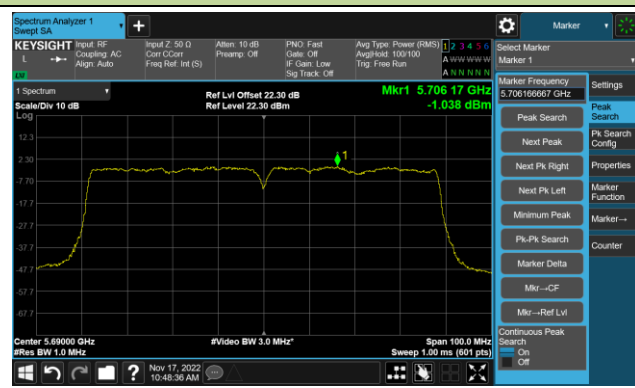

## 802.11ac-VHT80 Power Spectral Density - Ant 3

Channel 42 (5210MHz)

Channel 58 (5290MHz)

Channel 106 (5530MHz)

Channel 122 (5610MHz)

Channel 138 (5690MHz)

Channel 155 (5775MHz)

802.11ac-VHT160 Power Spectral Density - Ant 3

Channel 50 (5250MHz)

Channel 114 (5570MHz)