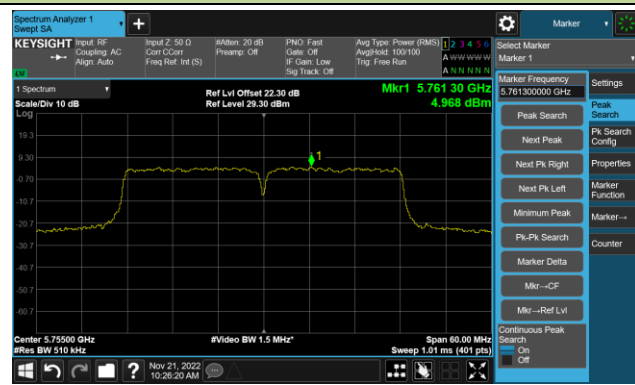

## 802.11ac-VHT20 Power Spectral Density - Ant 3

Channel 100 (5500MHz)

Channel 116 (5580MHz)

Channel 140 (5700MHz)

Channel 144(5720MHz)

Channel 149 (5745MHz)

Channel 157 (5785MHz)

Channel 165 (5825MHz)

## 802.11ac-VHT40 Power Spectral Density - Ant 3

Channel 134 (5670MHz)

Channel 142(5710MHz)

Channel 151 (5755MHz)

Channel 159 (5795MHz)

## 802.11ac-VHT80 Power Spectral Density - Ant 3

Channel 42 (5210MHz)

Channel 58 (5290MHz)

Channel 106 (5530MHz)

Channel 122 (5610MHz)

Channel 138 (5690MHz)

Channel 155 (5775MHz)

802.11ac-VHT160 Power Spectral Density - Ant 3