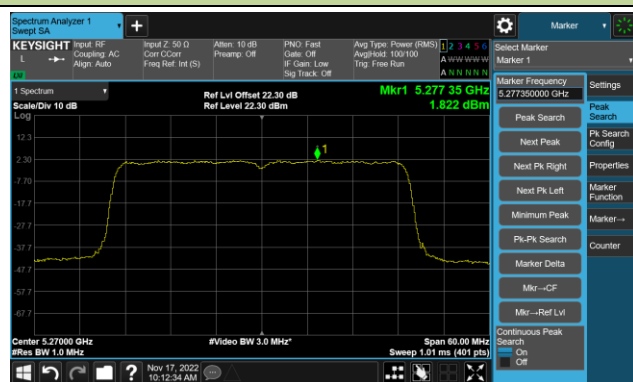

## 802.11ax-HE20 Power Spectral Density - Ant 3

Channel 100 (5500MHz)

Channel 116 (5580MHz)

Channel 140 (5700MHz)

Channel 144(5720MHz)

Channel 149 (5745MHz)

Channel 157 (5785MHz)

Channel 165 (5825MHz)

## 802.11ax-HE40 Power Spectral Density - Ant 3

Channel 38 (5190MHz)

Channel 46 (5230MHz)

Channel 54 (5270MHz)

Channel 62 (5310MHz)

Channel 102 (5510MHz)

Channel 110 (5550MHz)

802.11ax-HE160 Power Spectral Density - Ant 3

Channel 50 (5250MHz)

Channel 114 (5570MHz)