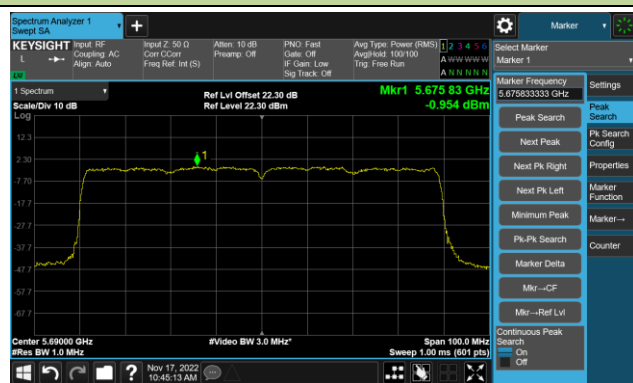

## 802.11ax-HE80 Power Spectral Density - Ant 2

Channel 42 (5210MHz)

Channel 58 (5290MHz)

Channel 106 (5530MHz)

Channel 122 (5610MHz)

Channel 138 (5690MHz)

Channel 155 (5775MHz)

802.11ax-HE160 Power Spectral Density - Ant 2

Channel 50 (5250MHz)

Channel 114 (5570MHz)