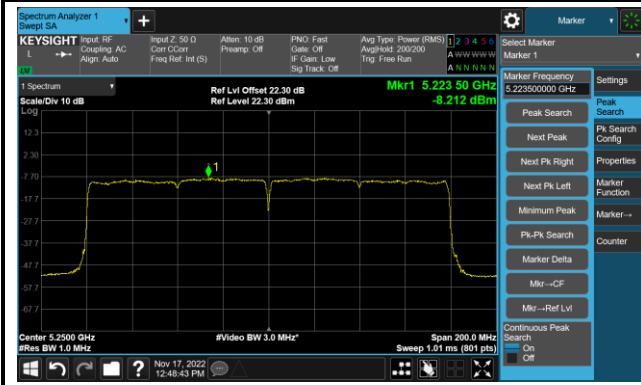

## 802.11ax-HE80 Power Spectral Density - Ant 2

Channel 42 (5210MHz)

Channel 58 (5290MHz)

Channel 106 (5530MHz)

Channel 122 (5610MHz)

Channel 138 (5690MHz)

Channel 155 (5775MHz)

802.11ax-HE160 Power Spectral Density - Ant 2

Channel 50 (5250MHz)

Channel 114 (5570MHz)