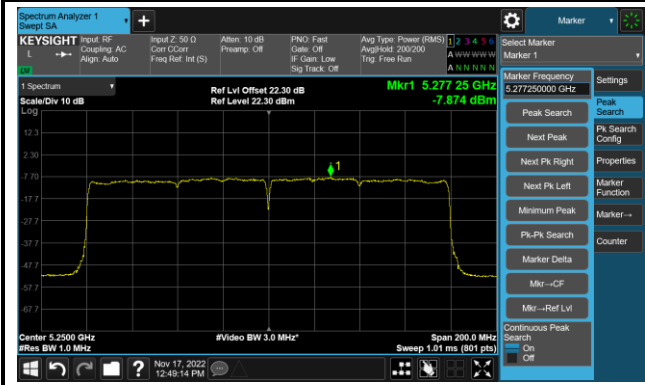

## 802.11ax-HE20 Power Spectral Density - Ant 3

Channel 100 (5500MHz)

Channel 116 (5580MHz)

Channel 140 (5700MHz)

Channel 144(5720MHz)

Channel 149 (5745MHz)

Channel 157 (5785MHz)

Channel 165 (5825MHz)

## 802.11ax-HE40 Power Spectral Density - Ant 3

Channel 38 (5190MHz)

Channel 46 (5230MHz)

Channel 54 (5270MHz)

Channel 62 (5310MHz)

Channel 102 (5510MHz)

Channel 110 (5550MHz)

802.11ax-HE160 Power Spectral Density - Ant 3

Channel 50 (5250MHz)

Channel 114 (5570MHz)