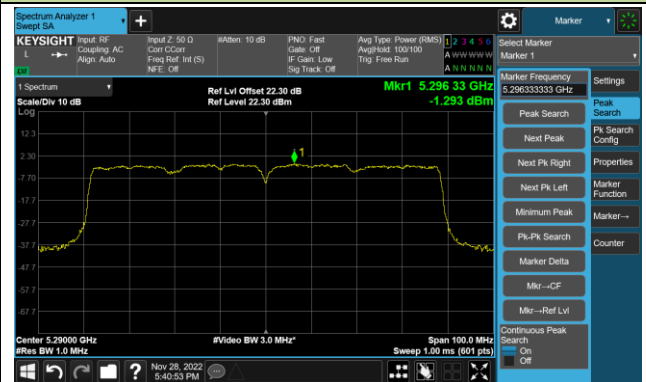

## 802.11ac-VHT40 Power Spectral Density - Ant 3

Channel 134 (5670MHz)

Channel 142(5710MHz)

Channel 151 (5755MHz)

Channel 159 (5795MHz)

## 802.11ac-VHT80 Power Spectral Density - Ant 3

Channel 42 (5210MHz)

Channel 58 (5290MHz)

Channel 106 (5530MHz)

Channel 122 (5610MHz)

Channel 138 (5690MHz)

Channel 155 (5775MHz)

802.11ac-VHT160 Power Spectral Density - Ant 3