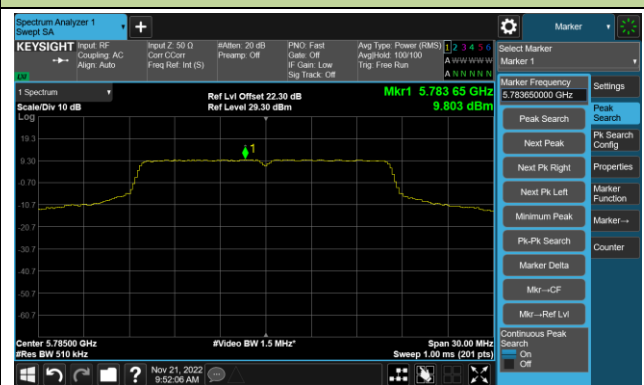

Channel 116 (5580MHz)

Channel 140 (5700MHz)

Channel 144(5720MHz)

Channel 149 (5745MHz)

Channel 157 (5785MHz)

Channel 165 (5825MHz)

## 802.11ac-VHT20 Power Spectral Density - Ant 3

Channel 36 (5180MHz)

Channel 44 (5220MHz)

Channel 48 (5240MHz)

Channel 52 (5260MHz)

Channel 60 (5300MHz)

Channel 64 (5320MHz)