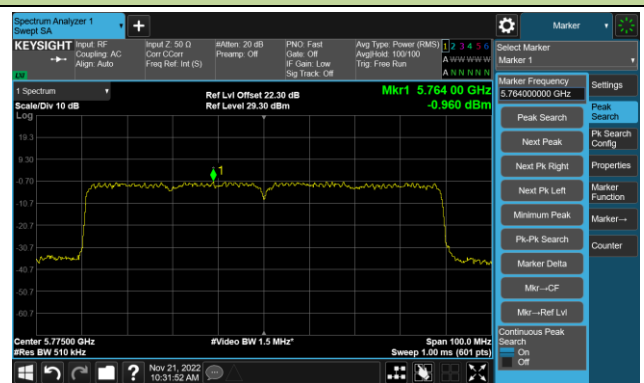

## 802.11ax-HE80 Power Spectral Density - Ant 2

Channel 42 (5210MHz)

Channel 58 (5290MHz)

Channel 106 (5530MHz)

Channel 122 (5610MHz)

Channel 138 (5690MHz)

Channel 155 (5775MHz)

802.11ax-HE160 Power Spectral Density - Ant 2

Channel 50 (5250MHz)

Channel 114 (5570MHz)