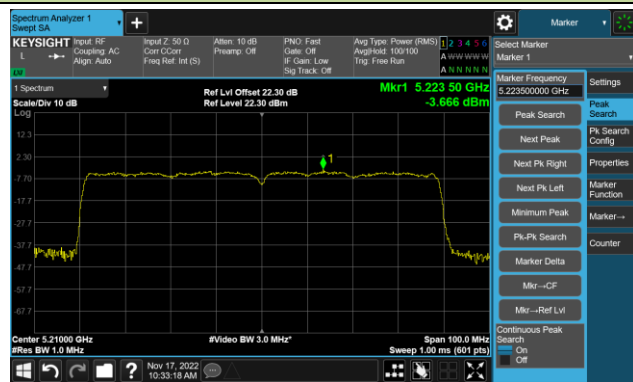

## 802.11ax-HE80 Power Spectral Density - Ant 2

Channel 42 (5210MHz)

Channel 58 (5290MHz)

Channel 106 (5530MHz)

Channel 122 (5610MHz)

Channel 138 (5690MHz)

Channel 155 (5775MHz)

802.11ax-HE160 Power Spectral Density - Ant 2

Channel 50 (5250MHz)

Channel 114 (5570MHz)