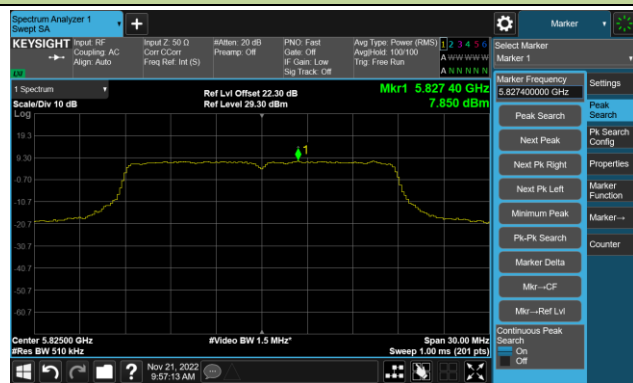

## 802.11ac-VHT20 Power Spectral Density - Ant 3

Channel 100 (5500MHz)

Channel 116 (5580MHz)

Channel 140 (5700MHz)

Channel 144(5720MHz)

Channel 149 (5745MHz)

Channel 157 (5785MHz)

Channel 165 (5825MHz)

## 802.11ac-VHT40 Power Spectral Density - Ant 3

Channel 134 (5670MHz)

Channel 142(5710MHz)

Channel 151 (5755MHz)

Channel 159 (5795MHz)