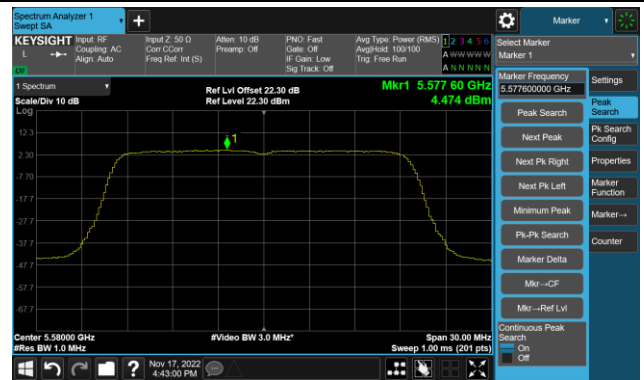

## 802.11ax-HE20 Power Spectral Density - Ant 3

Channel 36 (5180MHz)

Channel 44 (5220MHz)

Channel 48 (5240MHz)

Channel 52 (5260MHz)

Channel 60 (5300MHz)

Channel 64 (5320MHz)

## 802.11ax-HE20 Power Spectral Density - Ant 3

Channel 100 (5500MHz)

Channel 116 (5580MHz)

Channel 140 (5700MHz)

Channel 144(5720MHz)

Channel 149 (5745MHz)

Channel 157 (5785MHz)

Channel 165 (5825MHz)