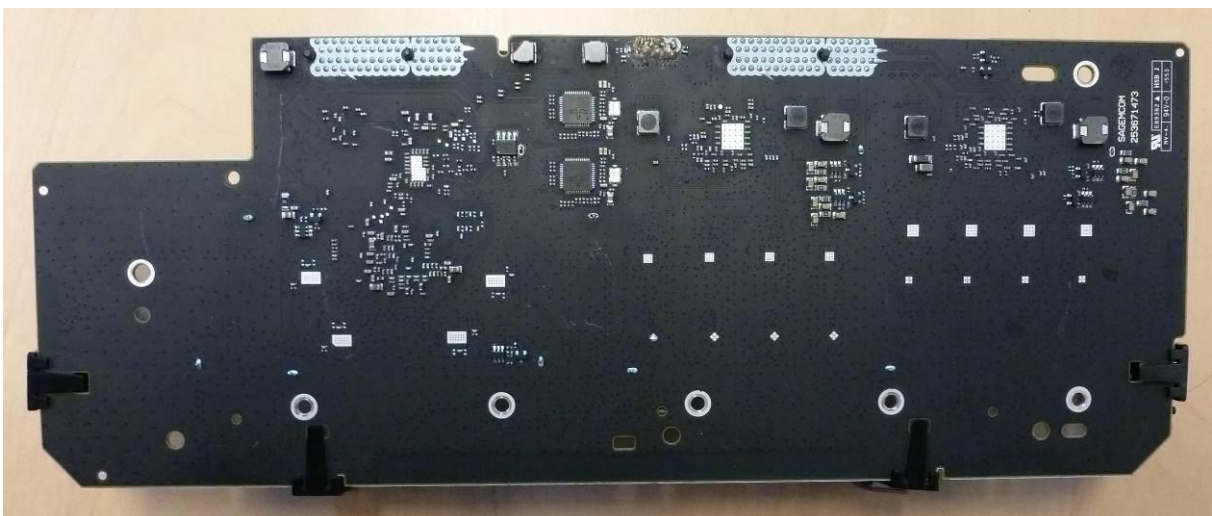

FCC ID: VW3FAST5566
IC: 9140A-FAST5566

General internal view in open enclosure

Main PCBA top

Main PCBA bottom

WiFi PCBA top

WiFi PCBA bottom