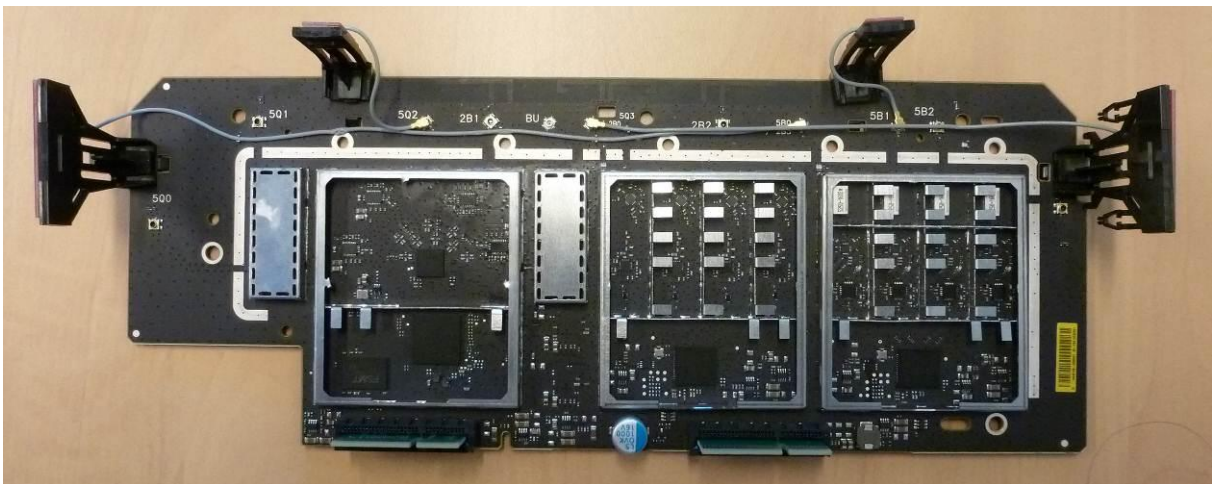

FCC ID: VW3FAST5566
IC: 9140A-FAST5566

General internal view in open enclosure

Main PCBA top

Main PCBA bottom

WiFi PCBA top

WiFi PCBA bottom