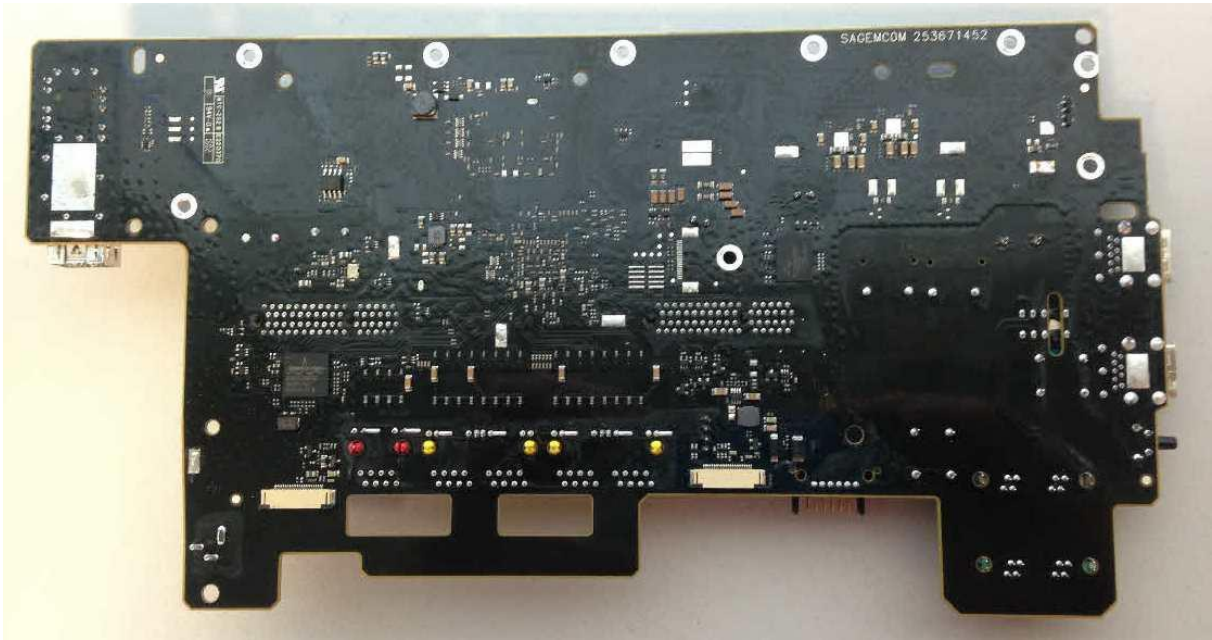

FCC ID: VW3FAST5566
IC: 9140A-FAST5566

General internal view in open enclosure

Main PCBA top

Main PCBA bottom

WiFi PCBA top

WiFi PCBA bottom