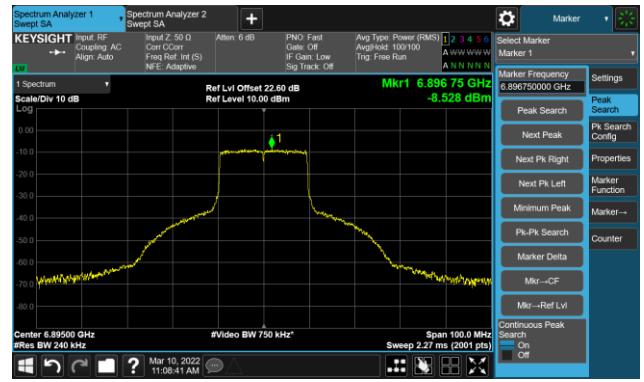

The Reference Level

The Mask Data

802.11ax-HE20 Ant 3

Channel 117 (6535MHz)

The Reference Level

The Mask Data

Channel 149 (6695MHz)

The Reference Level

The Mask Data

Channel 181 (6855MHz)

The Reference Level

The Mask Data

802.11ax-HE20 Ant 3

Channel 185 (6875MHz)

The Reference Level

The Mask Data

Channel 189 (6895MHz)

The Reference Level

The Mask Data

Channel 209 (6995MHz)

The Reference Level

The Mask Data

802.11ax-HE20 Ant 3

Channel 229 (7095MHz)