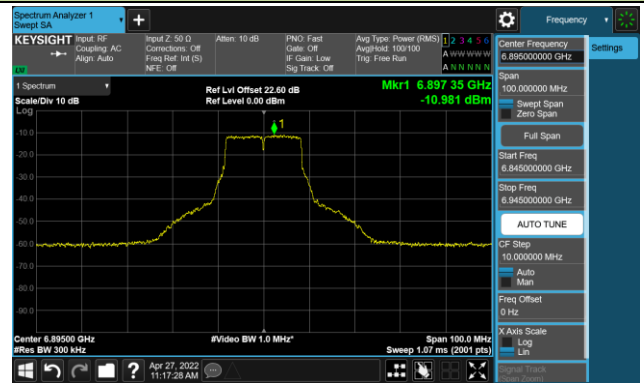

The Reference Level

The Mask Data

802.11a - Ant 3

Channel 117 (6535MHz)

The Reference Level

The Mask Data

Channel 149 (6950MHz)

The Reference Level

The Mask Data

Channel 181 (6855MHz)

The Reference Level

The Mask Data

802.11a - Ant 3

Channel 185 (6875MHz)

The Reference Level

The Mask Data

Channel 189 (6895MHz)

The Reference Level

The Mask Data

Channel 209 (6995MHz)

The Reference Level

The Mask Data

802.11ax-HE20 – Ant 3

Channel 01 (5955MHz)

The Reference Level

The Mask Data

Channel 49 (6195MHz)

The Reference Level

The Mask Data

Channel 93 (6415MHz)

The Reference Level

The Mask Data