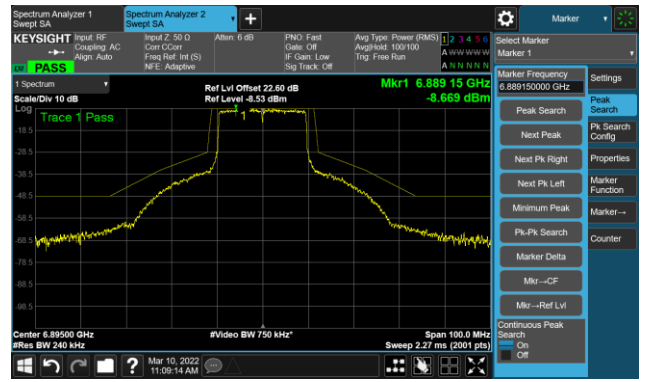

The Reference Level

The Mask Data

802.11ax-HE20 Ant 3

Channel 117 (6535MHz)

The Reference Level

The Mask Data

Channel 149 (6695MHz)

The Reference Level

The Mask Data

Channel 181 (6855MHz)

The Reference Level

The Mask Data

802.11ax-HE20 Ant 3

Channel 185 (6875MHz)

The Reference Level

The Mask Data

Channel 189 (6895MHz)

The Reference Level

The Mask Data

Channel 209 (6995MHz)

The Reference Level

The Mask Data

802.11ax-HE20 Ant 3

Channel 229 (7095MHz)