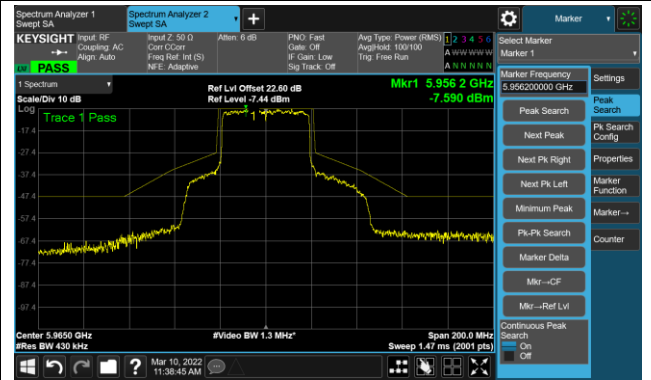

Channel 189 (6895MHz)

The Reference Level

The Mask Data

Channel 209 (6995MHz)

The Reference Level

The Mask Data

802.11ax-HE20 Ant 3

Channel 229 (7095MHz)

The Reference Level

The Mask Data

802.11ax-HE40 Ant 3

Channel 03 (5965MHz)

The Reference Level

The Mask Data

Channel 51 (6205MHz)

The Reference Level

The Mask Data

Channel 91 (6405MHz)

The Reference Level

The Mask Data

802.11ax-HE40 Ant 3

Channel 99 (6445MHz)

The Reference Level

The Mask Data