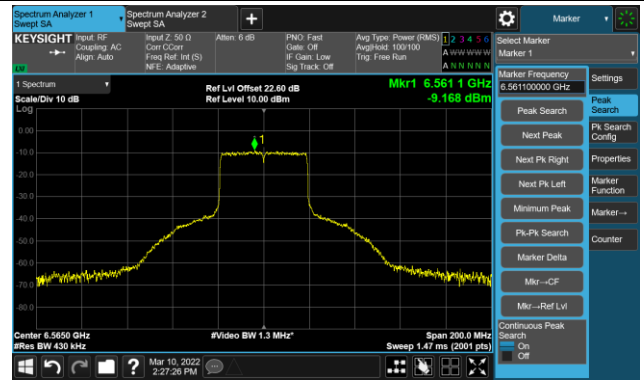

The Mask Data

Channel 91 (6405MHz)

The Reference Level

The Mask Data

802.11ax-HE40 Ant 3

Channel 99 (6445MHz)

The Reference Level

The Mask Data

Channel 107 (6485MHz)

The Reference Level

The Mask Data

Channel 115 (6525MHz)

The Reference Level

The Mask Data

802.11ax-HE40 Ant 3

Channel 123 (6565MHz)

The Reference Level

The Mask Data

Channel 147 (6685MHz)

The Reference Level

The Mask Data

Channel 187 (6885MHz)

The Reference Level

The Mask Data