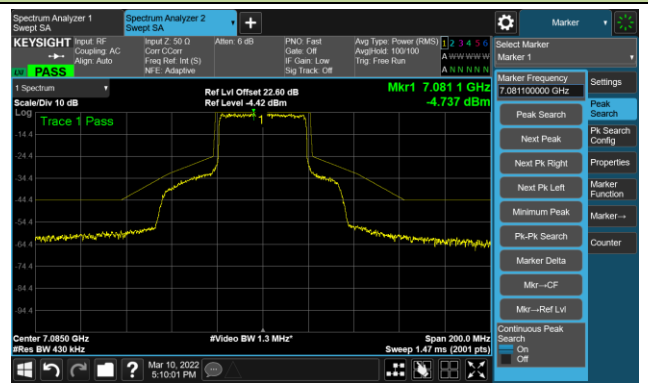

The Reference Level

The Mask Data

Channel 147 (6685MHz)

The Reference Level

The Mask Data

Channel 187 (6885MHz)

The Reference Level

The Mask Data

802.11ax-HE40 Ant 3

Channel 195 (6925MHz)

The Reference Level

The Mask Data

Channel 211 (7005MHz)

The Reference Level

The Mask Data

Channel 227 (7085MHz)

The Reference Level

The Mask Data

802.11ax-HE80 Ant 3

Channel 07 (5985MHz)

The Reference Level

The Mask Data

Channel 55 (6225MHz)

The Reference Level

The Mask Data

Channel 87 (6385MHz)

The Reference Level

The Mask Data