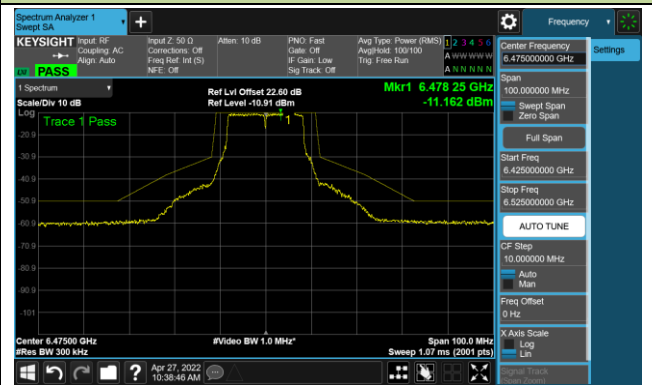

802.11a - Ant 3

Channel 97 (6435MHz)

The Reference Level

The Mask Data

Channel 105 (6475MHz)

The Reference Level

The Mask Data

Channel 113 (6515MHz)

The Reference Level

The Mask Data

802.11a - Ant 3

Channel 117 (6535MHz)

The Reference Level

The Mask Data

Channel 149 (6950MHz)

The Reference Level

The Mask Data

Channel 181 (6855MHz)

The Reference Level

The Mask Data

802.11a - Ant 3

Channel 185 (6875MHz)

The Reference Level

The Mask Data