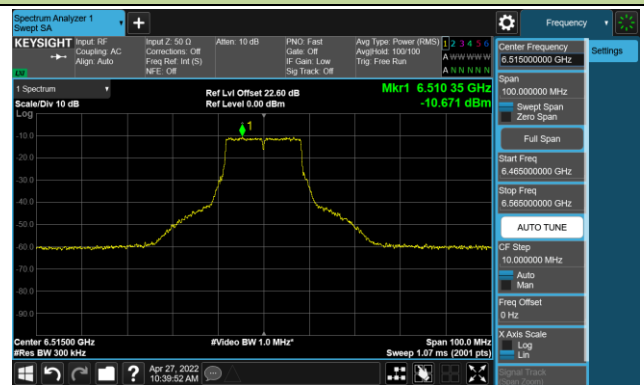

802.11a - Ant 3

Channel 97 (6435MHz)

The Reference Level

The Mask Data

Channel 105 (6475MHz)

The Reference Level

The Mask Data

Channel 113 (6515MHz)

The Reference Level

The Mask Data

802.11a - Ant 3

Channel 117 (6535MHz)

The Reference Level

The Mask Data

Channel 149 (6950MHz)

The Reference Level

The Mask Data

Channel 181 (6855MHz)

The Reference Level

The Mask Data

802.11a - Ant 3

Channel 185 (6875MHz)

The Reference Level

The Mask Data