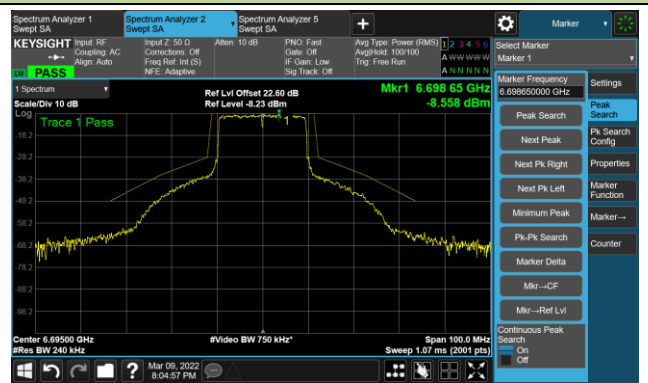

802.11ax-HE20 Ant 3

Channel 97 (6435MHz)

The Reference Level

The Mask Data

Channel 105 (6475MHz)

The Reference Level

The Mask Data

Channel 113 (6515MHz)

The Reference Level

The Mask Data

802.11ax-HE20 Ant 3

Channel 117 (6535MHz)

The Reference Level

The Mask Data

Channel 149 (6695MHz)

The Reference Level

The Mask Data

Channel 181 (6855MHz)

The Reference Level

The Mask Data

802.11ax-HE20 Ant 3

Channel 185 (6875MHz)

The Reference Level

The Mask Data

Channel 189 (6895MHz)

The Reference Level

The Mask Data

Channel 209 (6995MHz)

The Reference Level

The Mask Data

802.11ax-HE20 Ant 3

Channel 229 (7095MHz)