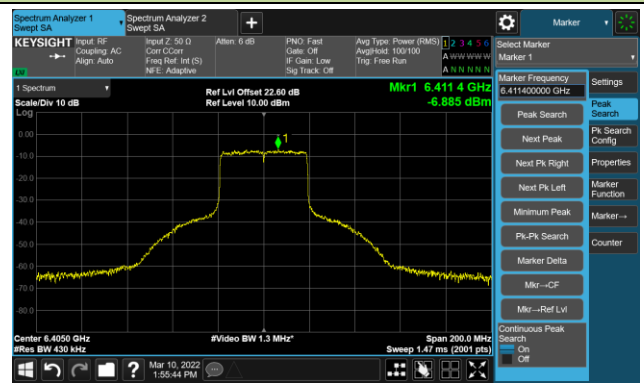

Channel 189 (6895MHz)

The Reference Level

The Mask Data

Channel 209 (6995MHz)

The Reference Level

The Mask Data

802.11ax-HE20 Ant 3

Channel 229 (7095MHz)

The Reference Level

The Mask Data

802.11ax-HE40 Ant 3

Channel 03 (5965MHz)

The Reference Level

The Mask Data

Channel 51 (6205MHz)

The Reference Level

The Mask Data

Channel 91 (6405MHz)

The Reference Level

The Mask Data

802.11ax-HE40 Ant 3

Channel 99 (6445MHz)

The Reference Level

The Mask Data