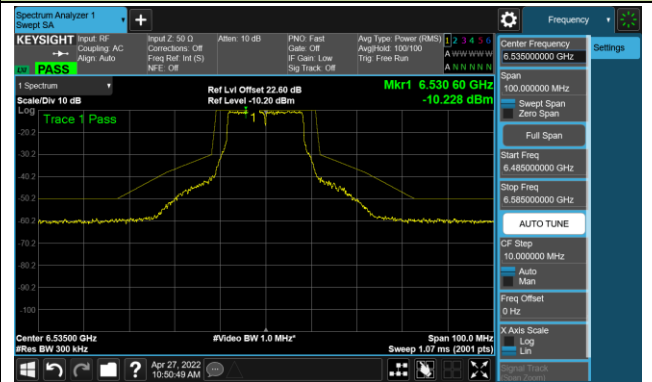

The Reference Level

The Mask Data

802.11a - Ant 3

Channel 117 (6535MHz)

The Reference Level

The Mask Data

Channel 149 (6950MHz)

The Reference Level

The Mask Data

Channel 181 (6855MHz)

The Reference Level

The Mask Data

802.11a - Ant 3

Channel 185 (6875MHz)

The Reference Level

The Mask Data

Channel 189 (6895MHz)

The Reference Level

The Mask Data

Channel 209 (6995MHz)

The Reference Level

The Mask Data

802.11ax-HE20 – Ant 3

Channel 01 (5955MHz)

The Reference Level

The Mask Data

Channel 49 (6195MHz)

The Reference Level

The Mask Data

Channel 93 (6415MHz)

The Reference Level

The Mask Data