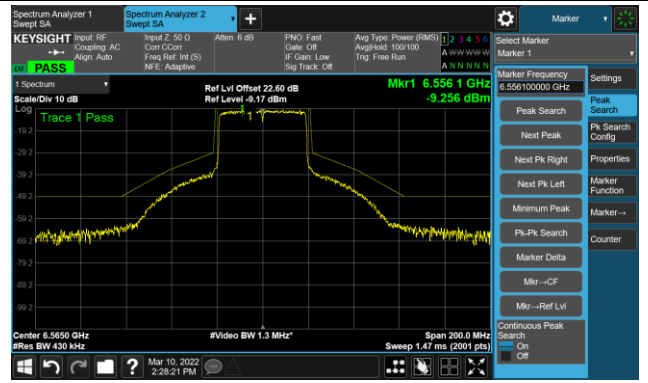

The Mask Data

Channel 91 (6405MHz)

The Reference Level

The Mask Data

802.11ax-HE40 Ant 3

Channel 99 (6445MHz)

The Reference Level

The Mask Data

Channel 107 (6485MHz)

The Reference Level

The Mask Data

Channel 115 (6525MHz)

The Reference Level

The Mask Data

802.11ax-HE40 Ant 3

Channel 123 (6565MHz)

The Reference Level

The Mask Data

Channel 147 (6685MHz)

The Reference Level

The Mask Data

Channel 187 (6885MHz)

The Reference Level

The Mask Data