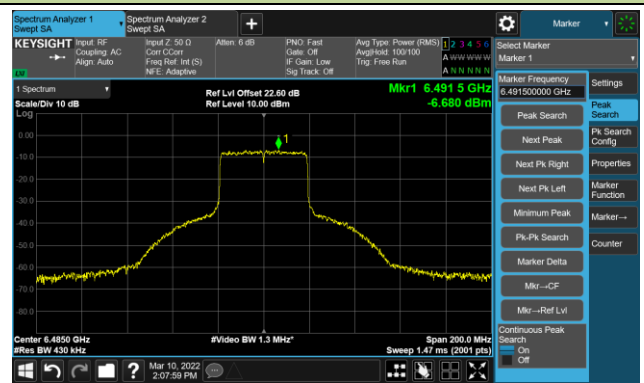

The Reference Level

The Mask Data

802.11ax-HE40 Ant 3

Channel 03 (5965MHz)

The Reference Level

The Mask Data

Channel 51 (6205MHz)

The Reference Level

The Mask Data

Channel 91 (6405MHz)

The Reference Level

The Mask Data

802.11ax-HE40 Ant 3

Channel 99 (6445MHz)

The Reference Level

The Mask Data

Channel 107 (6485MHz)

The Reference Level

The Mask Data

Channel 115 (6525MHz)

The Reference Level

The Mask Data

802.11ax-HE40 Ant 3

Channel 123 (6565MHz)

The Reference Level

The Mask Data

Channel 147 (6685MHz)

The Reference Level

The Mask Data

Channel 187 (6885MHz)

The Reference Level

The Mask Data