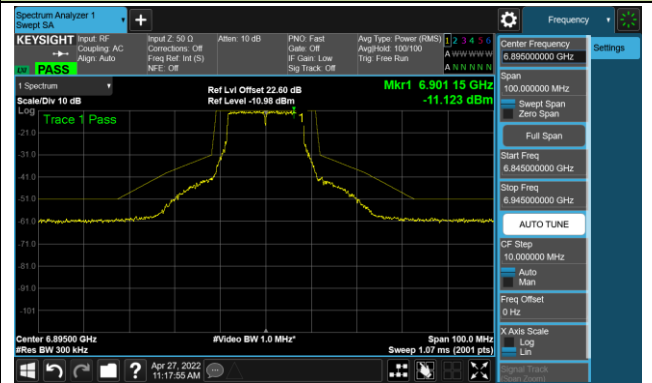

The Reference Level

The Mask Data

802.11a - Ant 3

Channel 117 (6535MHz)

The Reference Level

The Mask Data

Channel 149 (6950MHz)

The Reference Level

The Mask Data

Channel 181 (6855MHz)

The Reference Level

The Mask Data

802.11a - Ant 3

Channel 185 (6875MHz)

The Reference Level

The Mask Data

Channel 189 (6895MHz)

The Reference Level

The Mask Data

Channel 209 (6995MHz)

The Reference Level

The Mask Data

802.11ax-HE20 – Ant 3

Channel 01 (5955MHz)

The Reference Level

The Mask Data

Channel 49 (6195MHz)

The Reference Level

The Mask Data

Channel 93 (6415MHz)

The Reference Level

The Mask Data