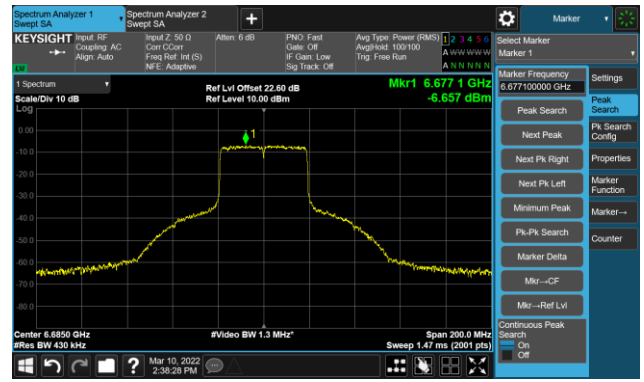

Channel 107 (6485MHz)

The Reference Level

The Mask Data

Channel 115 (6525MHz)

The Reference Level

The Mask Data

802.11ax-HE40 Ant 3

Channel 123 (6565MHz)

The Reference Level

The Mask Data

Channel 147 (6685MHz)

The Reference Level

The Mask Data

Channel 187 (6885MHz)

The Reference Level

The Mask Data

802.11ax-HE40 Ant 3

Channel 195 (6925MHz)

The Reference Level

The Mask Data

Channel 211 (7005MHz)

The Reference Level

The Mask Data

Channel 227 (7085MHz)