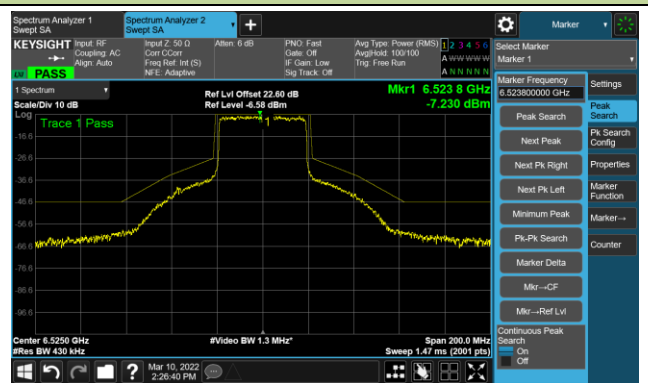

The Mask Data

Channel 91 (6405MHz)

The Reference Level

The Mask Data

802.11ax-HE40 Ant 3

Channel 99 (6445MHz)

The Reference Level

The Mask Data

Channel 107 (6485MHz)

The Reference Level

The Mask Data

Channel 115 (6525MHz)

The Reference Level

The Mask Data

802.11ax-HE40 Ant 3

Channel 123 (6565MHz)

The Reference Level

The Mask Data

Channel 147 (6685MHz)

The Reference Level

The Mask Data

Channel 187 (6885MHz)

The Reference Level

The Mask Data

802.11ax-HE40 Ant 3

Channel 195 (6925MHz)

The Reference Level

The Mask Data

Channel 211 (7005MHz)

The Reference Level

The Mask Data

Channel 227 (7085MHz)