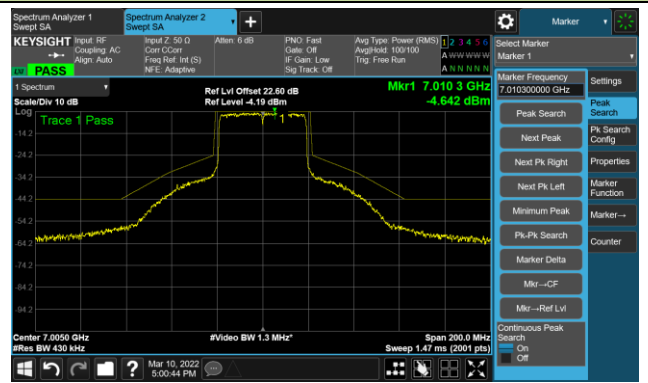

The Reference Level

The Mask Data

Channel 147 (6685MHz)

The Reference Level

The Mask Data

Channel 187 (6885MHz)

The Reference Level

The Mask Data

802.11ax-HE40 Ant 3

Channel 195 (6925MHz)

The Reference Level

The Mask Data

Channel 211 (7005MHz)

The Reference Level

The Mask Data

Channel 227 (7085MHz)

The Reference Level

The Mask Data

802.11ax-HE80 Ant 3

Channel 07 (5985MHz)

The Reference Level

The Mask Data

Channel 55 (6225MHz)

The Reference Level

The Mask Data

Channel 87 (6385MHz)

The Reference Level

The Mask Data