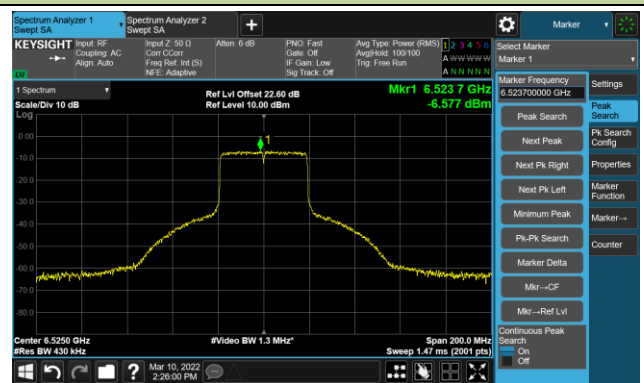

The Mask Data

Channel 91 (6405MHz)

The Reference Level

The Mask Data

802.11ax-HE40 Ant 3

Channel 99 (6445MHz)

The Reference Level

The Mask Data

Channel 107 (6485MHz)

The Reference Level

The Mask Data

Channel 115 (6525MHz)

The Reference Level

The Mask Data

802.11ax-HE40 Ant 3

Channel 123 (6565MHz)

The Reference Level

The Mask Data

Channel 147 (6685MHz)

The Reference Level

The Mask Data

Channel 187 (6885MHz)

The Reference Level

The Mask Data