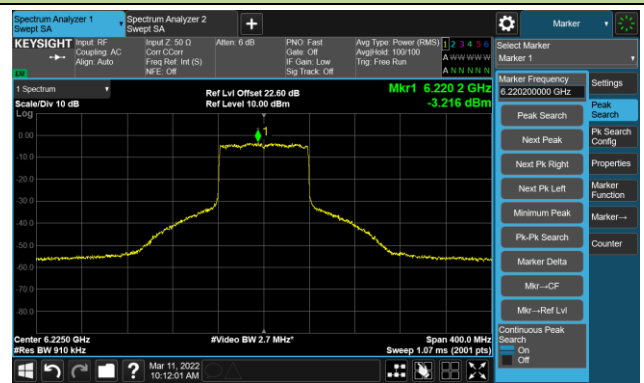

802.11ax-HE40 Ant 3

Channel 195 (6925MHz)

The Reference Level

The Mask Data

Channel 211 (7005MHz)

The Reference Level

The Mask Data

Channel 227 (7085MHz)

The Reference Level

The Mask Data

802.11ax-HE80 Ant 3

Channel 07 (5985MHz)

The Reference Level

The Mask Data

Channel 55 (6225MHz)

The Reference Level

The Mask Data

Channel 87 (6385MHz)

The Reference Level

The Mask Data