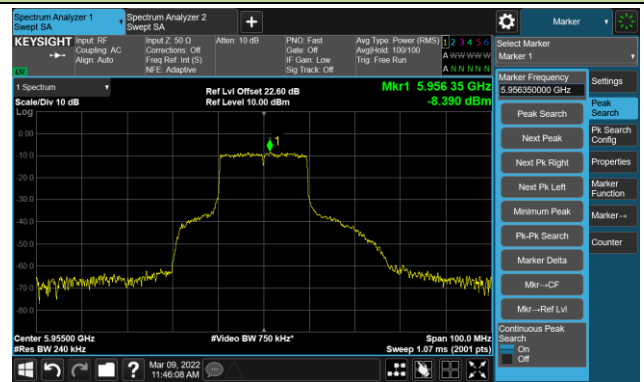

The Mask Data

Channel 181 (6855MHz)

The Reference Level

The Mask Data

802.11a - Ant 3

Channel 185 (6875MHz)

The Reference Level

The Mask Data

Channel 189 (6895MHz)

The Reference Level

The Mask Data

Channel 209 (6995MHz)

The Reference Level

The Mask Data

802.11ax-HE20 – Ant 3

Channel 01 (5955MHz)

The Reference Level

The Mask Data

Channel 49 (6195MHz)

The Reference Level

The Mask Data

Channel 93 (6415MHz)

The Reference Level

The Mask Data