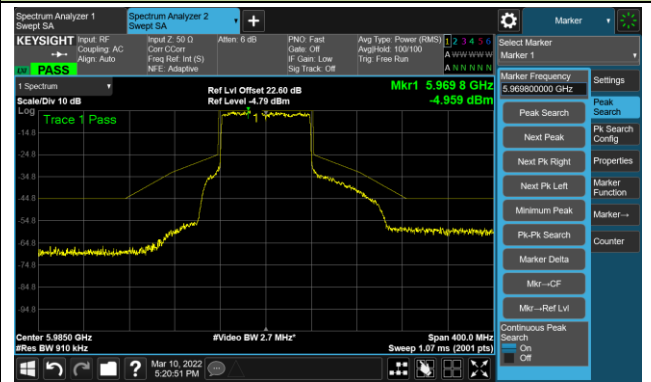

802.11ax-HE40 Ant 3

Channel 195 (6925MHz)

The Reference Level

The Mask Data

Channel 211 (7005MHz)

The Reference Level

The Mask Data

Channel 227 (7085MHz)

The Reference Level

The Mask Data

802.11ax-HE80 Ant 3

Channel 07 (5985MHz)

The Reference Level

The Mask Data

Channel 55 (6225MHz)

The Reference Level

The Mask Data

Channel 87 (6385MHz)

The Reference Level

The Mask Data