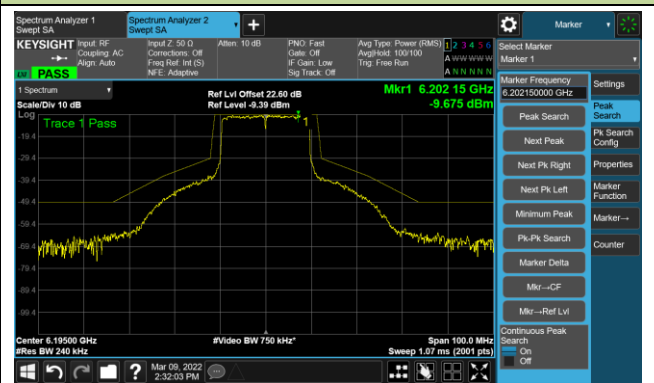

Channel 189 (6895MHz)

The Reference Level

The Mask Data

Channel 209 (6995MHz)

The Reference Level

The Mask Data

802.11ax-HE20 – Ant 3

Channel 01 (5955MHz)

The Reference Level

The Mask Data

Channel 49 (6195MHz)

The Reference Level

The Mask Data

Channel 93 (6415MHz)

The Reference Level

The Mask Data

802.11ax-HE20 Ant 3

Channel 97 (6435MHz)

The Reference Level

The Mask Data

Channel 105 (6475MHz)

The Reference Level

The Mask Data

Channel 113 (6515MHz)

The Reference Level

The Mask Data

802.11ax-HE20 Ant 3

Channel 117 (6535MHz)

The Reference Level

The Mask Data

Channel 149 (6695MHz)

The Reference Level