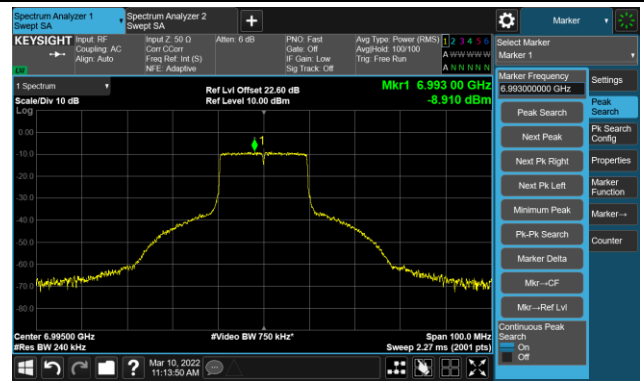

The Mask Data

Channel 181 (6855MHz)

The Reference Level

The Mask Data

802.11ax-HE20 Ant 3

Channel 185 (6875MHz)

The Reference Level

The Mask Data

Channel 189 (6895MHz)

The Reference Level

The Mask Data

Channel 209 (6995MHz)

The Reference Level

The Mask Data

802.11ax-HE20 Ant 3

Channel 229 (7095MHz)

The Reference Level

The Mask Data

802.11ax-HE40 Ant 3

Channel 03 (5965MHz)

The Reference Level

The Mask Data

Channel 51 (6205MHz)

The Reference Level