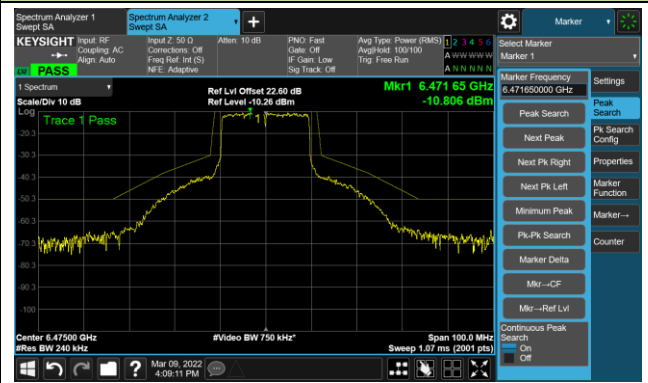

The Reference Level

The Mask Data

Channel 49 (6195MHz)

The Reference Level

The Mask Data

Channel 93 (6415MHz)

The Reference Level

The Mask Data

802.11ax-HE20 Ant 3

Channel 97 (6435MHz)

The Reference Level

The Mask Data

Channel 105 (6475MHz)

The Reference Level

The Mask Data

Channel 113 (6515MHz)

The Reference Level

The Mask Data

802.11ax-HE20 Ant 3

Channel 117 (6535MHz)

The Reference Level

The Mask Data

Channel 149 (6695MHz)

The Reference Level

The Mask Data

Channel 181 (6855MHz)

The Reference Level

The Mask Data

802.11ax-HE20 Ant 3

Channel 185 (6875MHz)

The Reference Level

The Mask Data