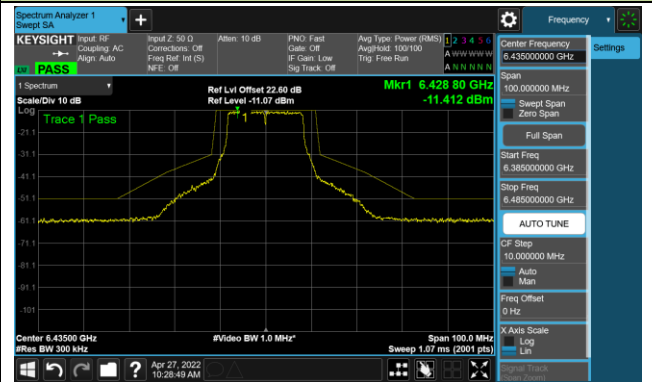

802.11a - Ant 3

Channel 97 (6435MHz)

The Reference Level

The Mask Data

Channel 105 (6475MHz)

The Reference Level

The Mask Data

Channel 113 (6515MHz)

The Reference Level

The Mask Data

802.11a - Ant 3

Channel 117 (6535MHz)

The Reference Level

The Mask Data

Channel 149 (6950MHz)

The Reference Level

The Mask Data

Channel 181 (6855MHz)

The Reference Level

The Mask Data

802.11a - Ant 3

Channel 185 (6875MHz)

The Reference Level

The Mask Data