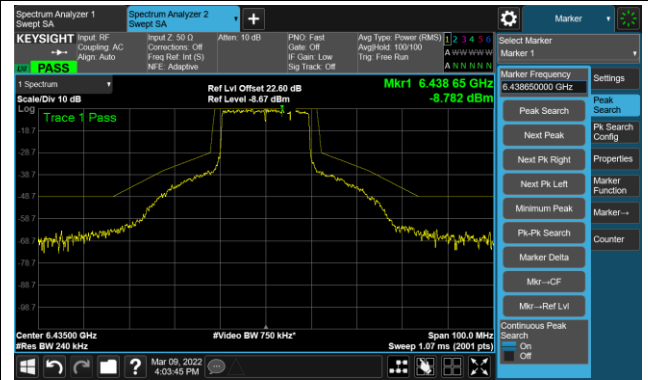

Channel 189 (6895MHz)

The Reference Level

The Mask Data

Channel 209 (6995MHz)

The Reference Level

The Mask Data

802.11ax-HE20 – Ant 3

Channel 01 (5955MHz)

The Reference Level

The Mask Data

Channel 49 (6195MHz)

The Reference Level

The Mask Data

Channel 93 (6415MHz)

The Reference Level

The Mask Data

802.11ax-HE20 Ant 3

Channel 97 (6435MHz)

The Reference Level

The Mask Data

Channel 105 (6475MHz)

The Reference Level

The Mask Data

Channel 113 (6515MHz)

The Reference Level

The Mask Data

802.11ax-HE20 Ant 3

Channel 117 (6535MHz)

The Reference Level

The Mask Data

Channel 149 (6695MHz)

The Reference Level