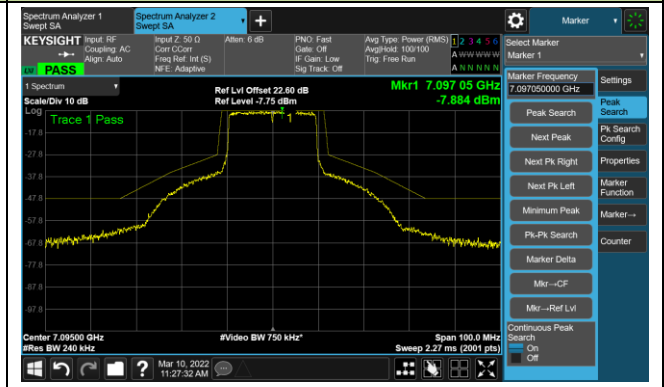

The Mask Data

Channel 181 (6855MHz)

The Reference Level

The Mask Data

802.11ax-HE20 Ant 3

Channel 185 (6875MHz)

The Reference Level

The Mask Data

Channel 189 (6895MHz)

The Reference Level

The Mask Data

Channel 209 (6995MHz)

The Reference Level

The Mask Data

802.11ax-HE20 Ant 3

Channel 229 (7095MHz)

The Reference Level

The Mask Data

802.11ax-HE40 Ant 3

Channel 03 (5965MHz)

The Reference Level

The Mask Data

Channel 51 (6205MHz)

The Reference Level