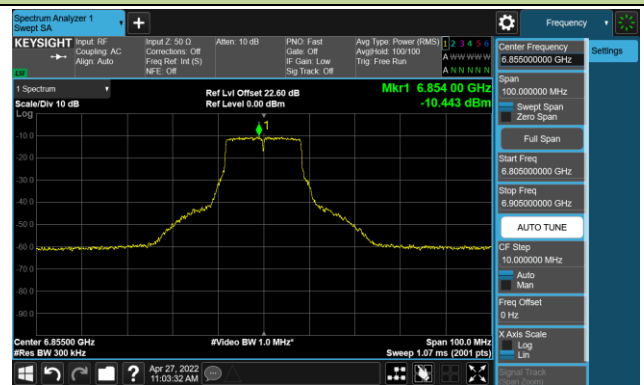

The Reference Level

The Mask Data

802.11a - Ant 3

Channel 117 (6535MHz)

The Reference Level

The Mask Data

Channel 149 (6950MHz)

The Reference Level

The Mask Data

Channel 181 (6855MHz)

The Reference Level

The Mask Data

802.11a - Ant 3

Channel 185 (6875MHz)

The Reference Level

The Mask Data

Channel 189 (6895MHz)

The Reference Level

The Mask Data

Channel 209 (6995MHz)

The Reference Level

The Mask Data

802.11ax-HE20 – Ant 3

Channel 01 (5955MHz)