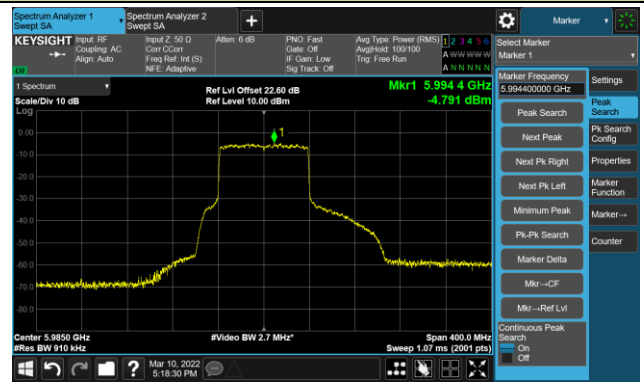

802.11ax-HE40 Ant 3

Channel 195 (6925MHz)

The Reference Level

The Mask Data

Channel 211 (7005MHz)

The Reference Level

The Mask Data

Channel 227 (7085MHz)

The Reference Level

The Mask Data

802.11ax-HE80 Ant 3

Channel 07 (5985MHz)

The Reference Level

The Mask Data

Channel 55 (6225MHz)

The Reference Level

The Mask Data

Channel 87 (6385MHz)

The Reference Level

The Mask Data