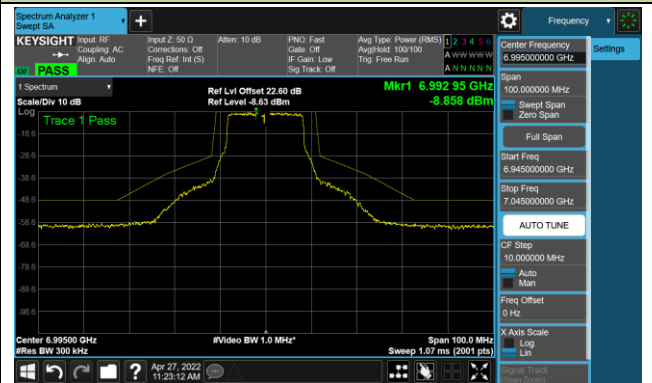

The Mask Data

Channel 181 (6855MHz)

The Reference Level

The Mask Data

802.11a - Ant 3

Channel 185 (6875MHz)

The Reference Level

The Mask Data

Channel 189 (6895MHz)

The Reference Level

The Mask Data

Channel 209 (6995MHz)

The Reference Level

The Mask Data

802.11ax-HE20 – Ant 3

Channel 01 (5955MHz)

The Reference Level

The Mask Data

Channel 49 (6195MHz)

The Reference Level

The Mask Data

Channel 93 (6415MHz)

The Reference Level

The Mask Data

802.11ax-HE20 Ant 3

Channel 97 (6435MHz)

The Reference Level

The Mask Data

Channel 105 (6475MHz)

The Reference Level

The Mask Data

Channel 113 (6515MHz)