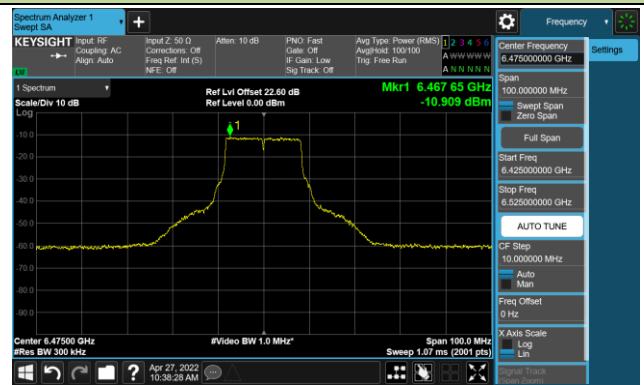

802.11a - Ant 3

Channel 97 (6435MHz)

The Reference Level

The Mask Data

Channel 105 (6475MHz)

The Reference Level

The Mask Data

Channel 113 (6515MHz)

The Reference Level

The Mask Data

802.11a - Ant 3

Channel 117 (6535MHz)

The Reference Level

The Mask Data

Channel 149 (6950MHz)

The Reference Level