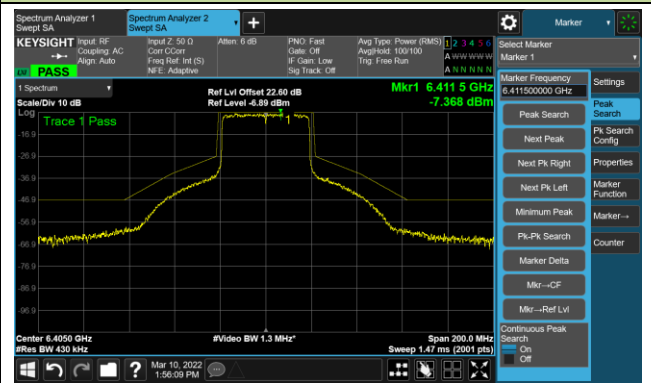

The Reference Level

The Mask Data

802.11ax-HE40 Ant 3

Channel 03 (5965MHz)

The Reference Level

The Mask Data

Channel 51 (6205MHz)

The Reference Level

The Mask Data

Channel 91 (6405MHz)

The Reference Level

The Mask Data

802.11ax-HE40 Ant 3

Channel 99 (6445MHz)

The Reference Level

The Mask Data

Channel 107 (6485MHz)

The Reference Level

The Mask Data

Channel 115 (6525MHz)

The Reference Level

The Mask Data

802.11ax-HE40 Ant 3

Channel 123 (6565MHz)

The Reference Level

The Mask Data

Channel 147 (6685MHz)

The Reference Level

The Mask Data

Channel 187 (6885MHz)

The Reference Level

The Mask Data