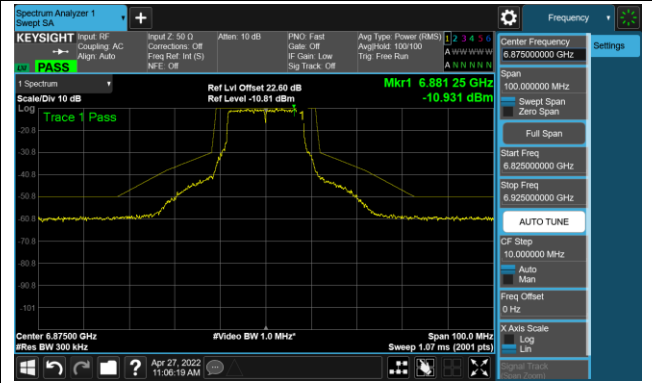

The Reference Level

The Mask Data

802.11a - Ant 3

Channel 117 (6535MHz)

The Reference Level

The Mask Data

Channel 149 (6950MHz)

The Reference Level

The Mask Data

Channel 181 (6855MHz)

The Reference Level

The Mask Data

802.11a - Ant 3

Channel 185 (6875MHz)

The Reference Level

The Mask Data

Channel 189 (6895MHz)

The Reference Level

The Mask Data

Channel 209 (6995MHz)

The Reference Level

The Mask Data

802.11ax-HE20 – Ant 3

Channel 01 (5955MHz)

The Reference Level

The Mask Data

Channel 49 (6195MHz)

The Reference Level

The Mask Data

Channel 93 (6415MHz)

The Reference Level

The Mask Data