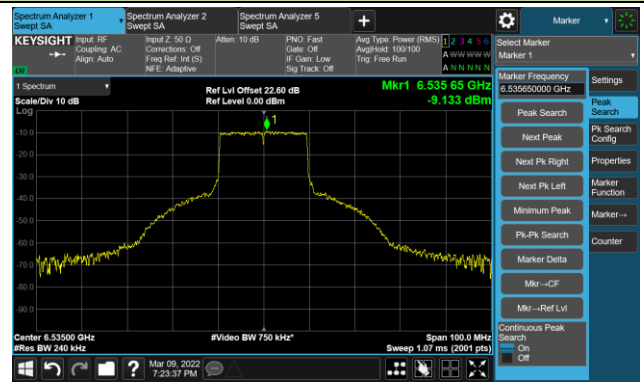

802.11ax-HE20 Ant 3

Channel 97 (6435MHz)

The Reference Level

The Mask Data

Channel 105 (6475MHz)

The Reference Level

The Mask Data

Channel 113 (6515MHz)

The Reference Level

The Mask Data

802.11ax-HE20 Ant 3

Channel 117 (6535MHz)

The Reference Level

The Mask Data

Channel 149 (6695MHz)

The Reference Level

The Mask Data

Channel 181 (6855MHz)

The Reference Level

The Mask Data

802.11ax-HE20 Ant 3

Channel 185 (6875MHz)

The Reference Level

The Mask Data

Channel 189 (6895MHz)

The Reference Level

The Mask Data

Channel 209 (6995MHz)

The Reference Level

The Mask Data

802.11ax-HE20 Ant 3

Channel 229 (7095MHz)