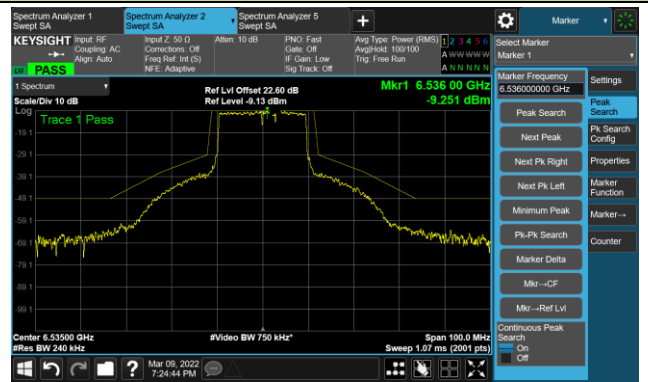

802.11ax-HE20 Ant 3

Channel 97 (6435MHz)

The Reference Level

The Mask Data

Channel 105 (6475MHz)

The Reference Level

The Mask Data

Channel 113 (6515MHz)

The Reference Level

The Mask Data

802.11ax-HE20 Ant 3

Channel 117 (6535MHz)

The Reference Level

The Mask Data

Channel 149 (6695MHz)

The Reference Level

The Mask Data

Channel 181 (6855MHz)

The Reference Level

The Mask Data

802.11ax-HE20 Ant 3

Channel 185 (6875MHz)

The Reference Level

The Mask Data

Channel 189 (6895MHz)

The Reference Level

The Mask Data

Channel 209 (6995MHz)

The Reference Level

The Mask Data

802.11ax-HE20 Ant 3

Channel 229 (7095MHz)