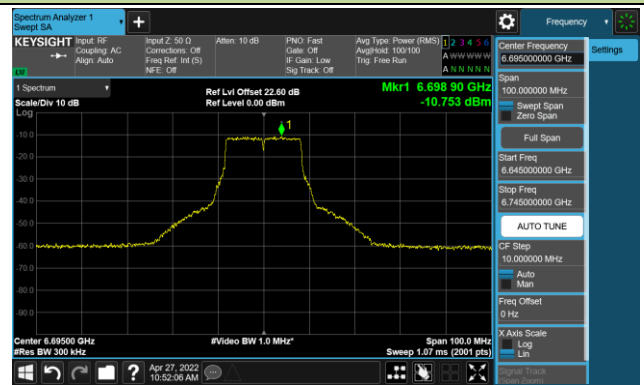

The Reference Level

The Mask Data

802.11a - Ant 3

Channel 117 (6535MHz)

The Reference Level

The Mask Data

Channel 149 (6950MHz)

The Reference Level

The Mask Data

Channel 181 (6855MHz)

The Reference Level

The Mask Data

802.11a - Ant 3

Channel 185 (6875MHz)

The Reference Level

The Mask Data