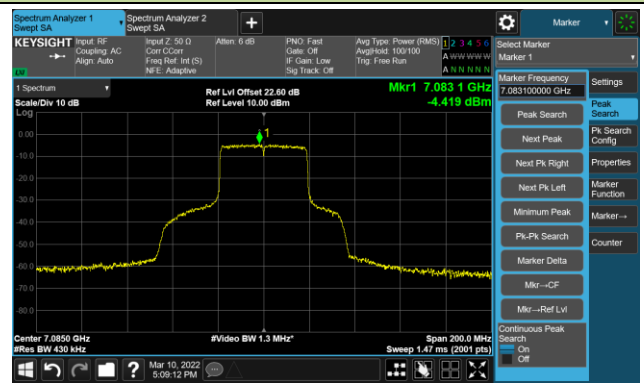

The Reference Level

The Mask Data

Channel 147 (6685MHz)

The Reference Level

The Mask Data

Channel 187 (6885MHz)

The Reference Level

The Mask Data

802.11ax-HE40 Ant 3

Channel 195 (6925MHz)

The Reference Level

The Mask Data

Channel 211 (7005MHz)

The Reference Level

The Mask Data

Channel 227 (7085MHz)

The Reference Level

The Mask Data

802.11ax-HE80 Ant 3

Channel 07 (5985MHz)

The Reference Level

The Mask Data

Channel 55 (6225MHz)

The Reference Level