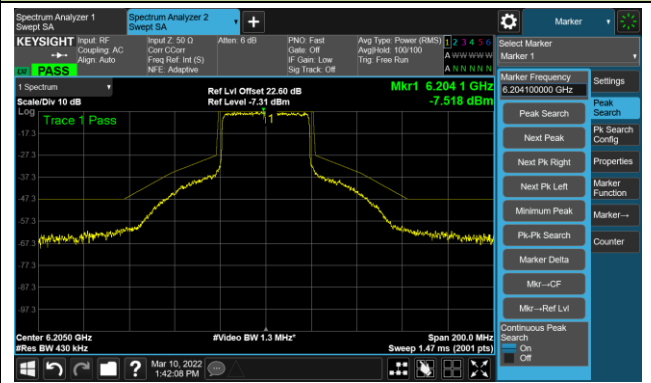

Channel 189 (6895MHz)

The Reference Level

The Mask Data

Channel 209 (6995MHz)

The Reference Level

The Mask Data

802.11ax-HE20 Ant 3

Channel 229 (7095MHz)

The Reference Level

The Mask Data

802.11ax-HE40 Ant 3

Channel 03 (5965MHz)

The Reference Level

The Mask Data

Channel 51 (6205MHz)

The Reference Level

The Mask Data

Channel 91 (6405MHz)

The Reference Level

The Mask Data

802.11ax-HE40 Ant 3

Channel 99 (6445MHz)

The Reference Level

The Mask Data