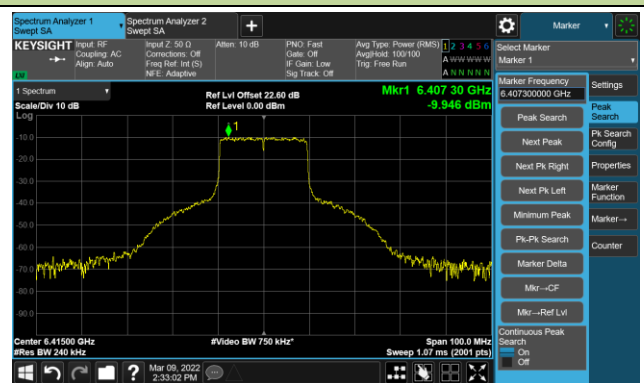

Channel 189 (6895MHz)

The Reference Level

The Mask Data

Channel 209 (6995MHz)

The Reference Level

The Mask Data

802.11ax-HE20 – Ant 3

Channel 01 (5955MHz)

The Reference Level

The Mask Data

Channel 49 (6195MHz)

The Reference Level

The Mask Data

Channel 93 (6415MHz)

The Reference Level

The Mask Data

802.11ax-HE20 Ant 3

Channel 97 (6435MHz)

The Reference Level

The Mask Data

Channel 105 (6475MHz)

The Reference Level

The Mask Data

Channel 113 (6515MHz)

The Reference Level

The Mask Data

802.11ax-HE20 Ant 3

Channel 117 (6535MHz)

The Reference Level

The Mask Data

Channel 149 (6695MHz)

The Reference Level