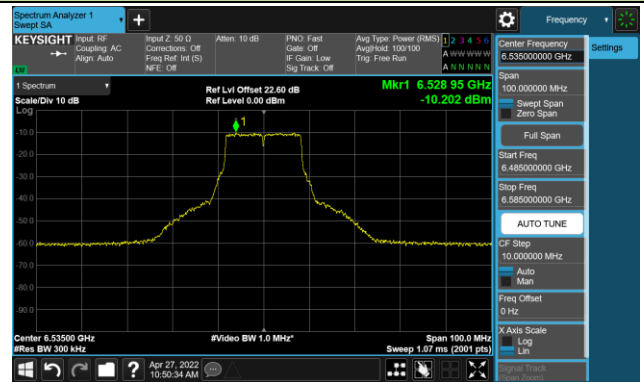

The Reference Level

The Mask Data

802.11a - Ant 3

Channel 117 (6535MHz)

The Reference Level

The Mask Data

Channel 149 (6950MHz)

The Reference Level

The Mask Data

Channel 181 (6855MHz)

The Reference Level

The Mask Data

802.11a - Ant 3

Channel 185 (6875MHz)

The Reference Level

The Mask Data