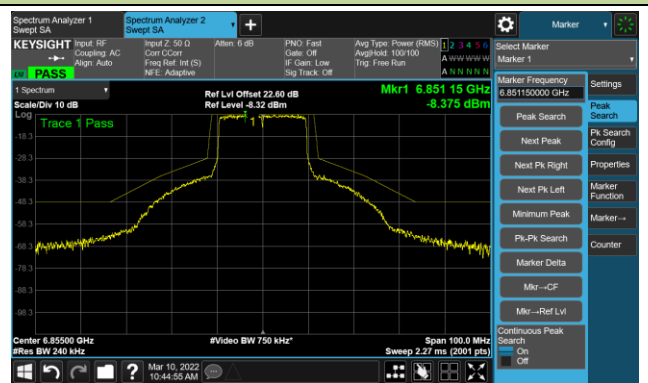

The Reference Level

The Mask Data

802.11ax-HE20 Ant 3

Channel 117 (6535MHz)

The Reference Level

The Mask Data

Channel 149 (6695MHz)

The Reference Level

The Mask Data

Channel 181 (6855MHz)

The Reference Level

The Mask Data

802.11ax-HE20 Ant 3

Channel 185 (6875MHz)

The Reference Level

The Mask Data

Channel 189 (6895MHz)

The Reference Level

The Mask Data

Channel 209 (6995MHz)

The Reference Level

The Mask Data

802.11ax-HE20 Ant 3

Channel 229 (7095MHz)