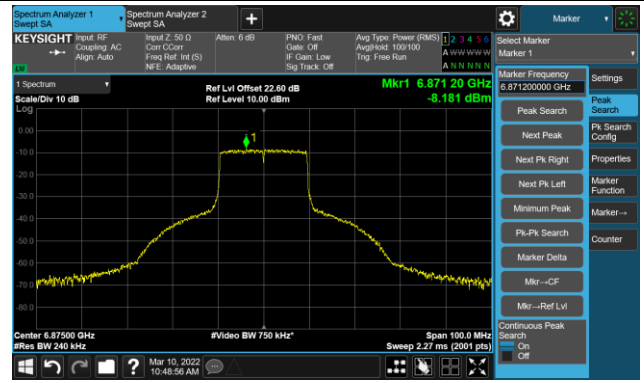

The Reference Level

The Mask Data

802.11ax-HE20 Ant 3

Channel 117 (6535MHz)

The Reference Level

The Mask Data

Channel 149 (6695MHz)

The Reference Level

The Mask Data

Channel 181 (6855MHz)

The Reference Level

The Mask Data

802.11ax-HE20 Ant 3

Channel 185 (6875MHz)

The Reference Level

The Mask Data

Channel 189 (6895MHz)

The Reference Level

The Mask Data

Channel 209 (6995MHz)

The Reference Level

The Mask Data

802.11ax-HE20 Ant 3

Channel 229 (7095MHz)