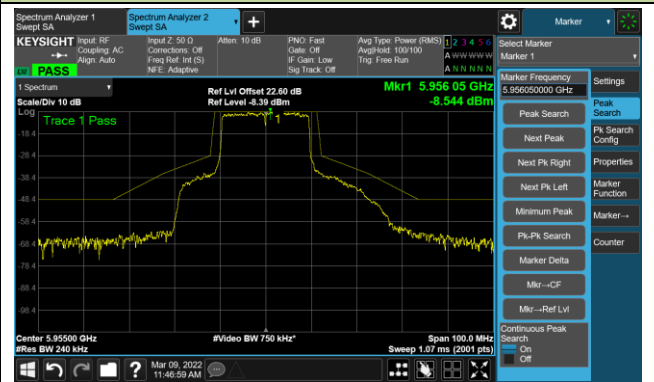

The Mask Data

Channel 181 (6855MHz)

The Reference Level

The Mask Data

802.11a - Ant 3

Channel 185 (6875MHz)

The Reference Level

The Mask Data

Channel 189 (6895MHz)

The Reference Level

The Mask Data

Channel 209 (6995MHz)

The Reference Level

The Mask Data

802.11ax-HE20 – Ant 3

Channel 01 (5955MHz)

The Reference Level

The Mask Data

Channel 49 (6195MHz)

The Reference Level

The Mask Data

Channel 93 (6415MHz)

The Reference Level

The Mask Data