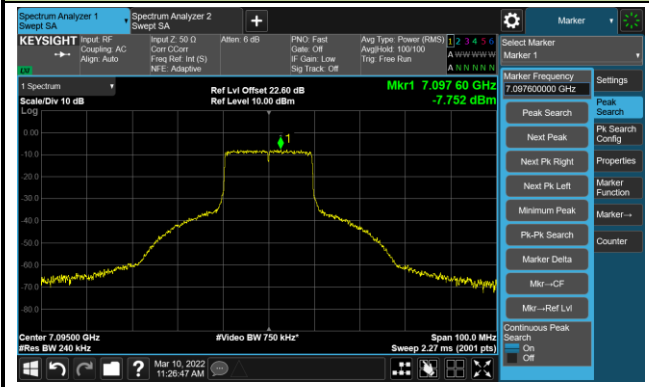

The Mask Data

Channel 181 (6855MHz)

The Reference Level

The Mask Data

802.11ax-HE20 Ant 3

Channel 185 (6875MHz)

The Reference Level

The Mask Data

Channel 189 (6895MHz)

The Reference Level

The Mask Data

Channel 209 (6995MHz)

The Reference Level

The Mask Data

802.11ax-HE20 Ant 3

Channel 229 (7095MHz)

The Reference Level

The Mask Data

802.11ax-HE40 Ant 3

Channel 03 (5965MHz)

The Reference Level

The Mask Data

Channel 51 (6205MHz)

The Reference Level