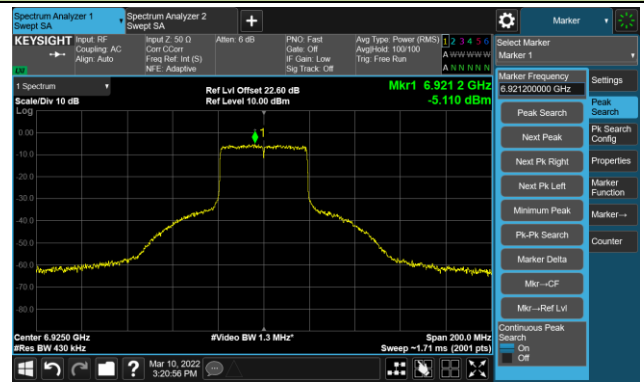

Channel 107 (6485MHz)

The Reference Level

The Mask Data

Channel 115 (6525MHz)

The Reference Level

The Mask Data

802.11ax-HE40 Ant 3

Channel 123 (6565MHz)

The Reference Level

The Mask Data

Channel 147 (6685MHz)

The Reference Level

The Mask Data

Channel 187 (6885MHz)

The Reference Level

The Mask Data

802.11ax-HE40 Ant 3

Channel 195 (6925MHz)

The Reference Level

The Mask Data

Channel 211 (7005MHz)

The Reference Level

The Mask Data

Channel 227 (7085MHz)