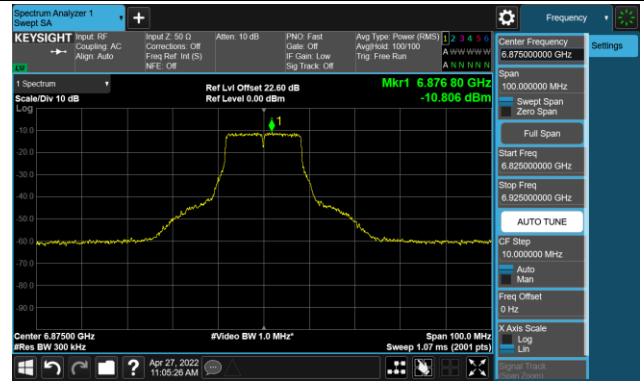

The Reference Level

The Mask Data

802.11a - Ant 3

Channel 117 (6535MHz)

The Reference Level

The Mask Data

Channel 149 (6950MHz)

The Reference Level

The Mask Data

Channel 181 (6855MHz)

The Reference Level

The Mask Data

802.11a - Ant 3

Channel 185 (6875MHz)

The Reference Level

The Mask Data

Channel 189 (6895MHz)

The Reference Level

The Mask Data

Channel 209 (6995MHz)

The Reference Level

The Mask Data

802.11ax-HE20 – Ant 3

Channel 01 (5955MHz)

The Reference Level

The Mask Data

Channel 49 (6195MHz)

The Reference Level

The Mask Data

Channel 93 (6415MHz)

The Reference Level

The Mask Data