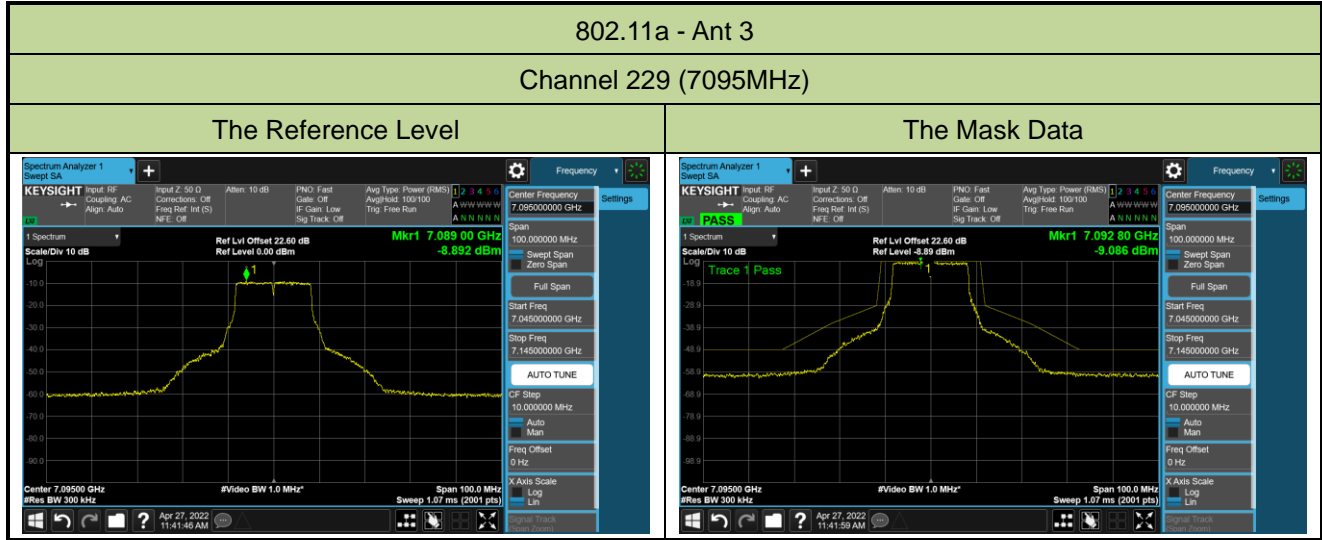

The Mask Data

Channel 181 (6855MHz)

The Reference Level

The Mask Data

802.11a - Ant 3

Channel 185 (6875MHz)

The Reference Level

The Mask Data

Channel 189 (6895MHz)

The Reference Level

The Mask Data

Channel 209 (6995MHz)

The Reference Level

The Mask Data

802.11ax-HE20 – Ant 3

Channel 01 (5955MHz)

The Reference Level

The Mask Data

Channel 49 (6195MHz)

The Reference Level

The Mask Data

Channel 93 (6415MHz)

The Reference Level

The Mask Data

802.11ax-HE20 Ant 3

Channel 97 (6435MHz)

The Reference Level

The Mask Data

Channel 105 (6475MHz)

The Reference Level

The Mask Data

Channel 113 (6515MHz)