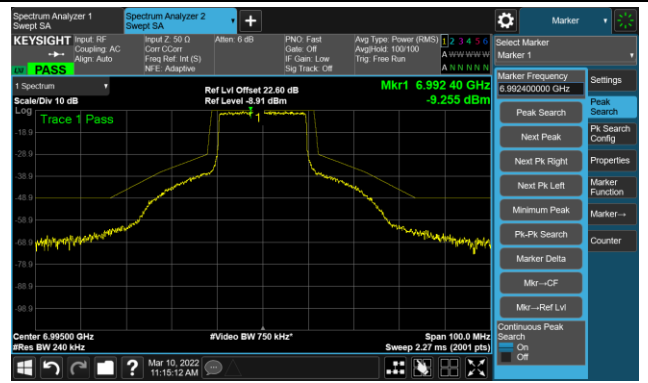

The Mask Data

Channel 181 (6855MHz)

The Reference Level

The Mask Data

802.11ax-HE20 Ant 3

Channel 185 (6875MHz)

The Reference Level

The Mask Data

Channel 189 (6895MHz)

The Reference Level

The Mask Data

Channel 209 (6995MHz)

The Reference Level

The Mask Data

802.11ax-HE20 Ant 3

Channel 229 (7095MHz)

The Reference Level

The Mask Data

802.11ax-HE40 Ant 3

Channel 03 (5965MHz)

The Reference Level

The Mask Data

Channel 51 (6205MHz)

The Reference Level