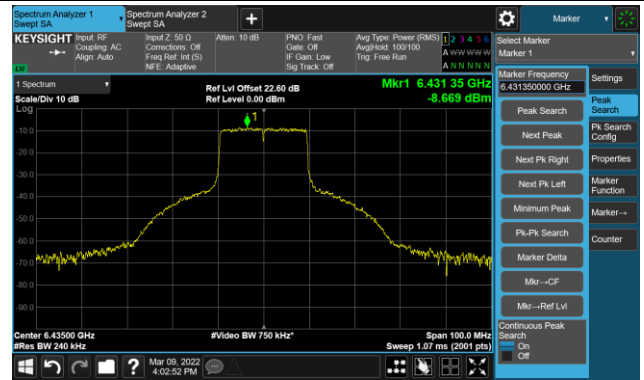

The Reference Level

The Mask Data

Channel 49 (6195MHz)

The Reference Level

The Mask Data

Channel 93 (6415MHz)

The Reference Level

The Mask Data

802.11ax-HE20 Ant 3

Channel 97 (6435MHz)

The Reference Level

The Mask Data

Channel 105 (6475MHz)

The Reference Level

The Mask Data

Channel 113 (6515MHz)