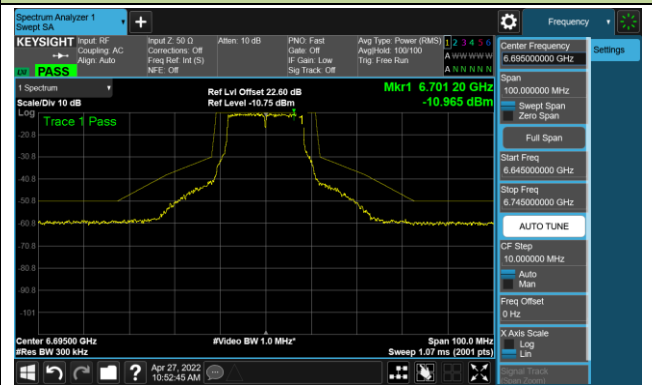

The Reference Level

The Mask Data

802.11a - Ant 3

Channel 117 (6535MHz)

The Reference Level

The Mask Data

Channel 149 (6950MHz)

The Reference Level

The Mask Data

Channel 181 (6855MHz)

The Reference Level

The Mask Data

802.11a - Ant 3

Channel 185 (6875MHz)

The Reference Level

The Mask Data

Channel 189 (6895MHz)

The Reference Level

The Mask Data

Channel 209 (6995MHz)

The Reference Level

The Mask Data

802.11ax-HE20 – Ant 3

Channel 01 (5955MHz)

The Reference Level

The Mask Data

Channel 49 (6195MHz)

The Reference Level

The Mask Data

Channel 93 (6415MHz)

The Reference Level

The Mask Data