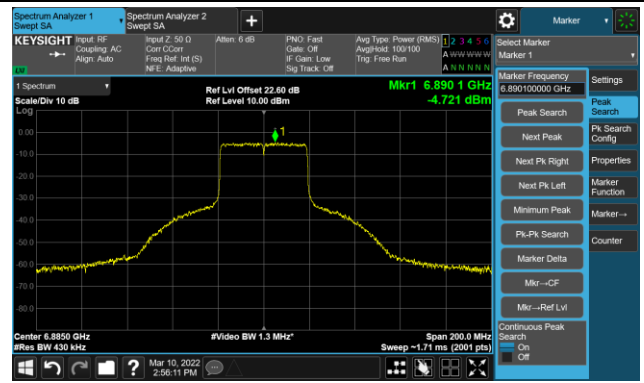

Channel 107 (6485MHz)

The Reference Level

The Mask Data

Channel 115 (6525MHz)

The Reference Level

The Mask Data

802.11ax-HE40 Ant 3

Channel 123 (6565MHz)

The Reference Level

The Mask Data

Channel 147 (6685MHz)

The Reference Level

The Mask Data

Channel 187 (6885MHz)

The Reference Level

The Mask Data

802.11ax-HE40 Ant 3

Channel 195 (6925MHz)

The Reference Level

The Mask Data

Channel 211 (7005MHz)

The Reference Level

The Mask Data

Channel 227 (7085MHz)