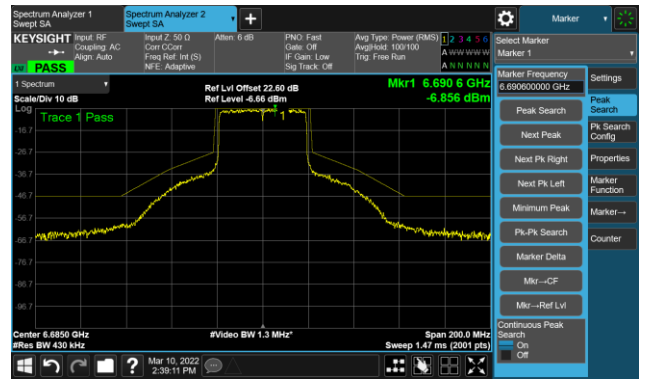

Channel 107 (6485MHz)

The Reference Level

The Mask Data

Channel 115 (6525MHz)

The Reference Level

The Mask Data

802.11ax-HE40 Ant 3

Channel 123 (6565MHz)

The Reference Level

The Mask Data

Channel 147 (6685MHz)

The Reference Level

The Mask Data

Channel 187 (6885MHz)

The Reference Level

The Mask Data

802.11ax-HE40 Ant 3

Channel 195 (6925MHz)

The Reference Level

The Mask Data

Channel 211 (7005MHz)

The Reference Level

The Mask Data

Channel 227 (7085MHz)