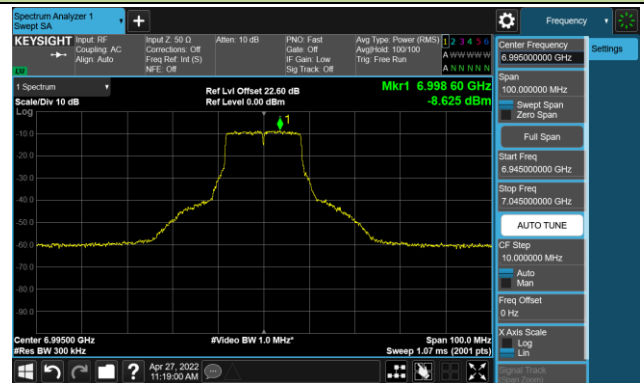

The Mask Data

Channel 181 (6855MHz)

The Reference Level

The Mask Data

802.11a - Ant 3

Channel 185 (6875MHz)

The Reference Level

The Mask Data

Channel 189 (6895MHz)

The Reference Level

The Mask Data

Channel 209 (6995MHz)

The Reference Level

The Mask Data

802.11ax-HE20 – Ant 3

Channel 01 (5955MHz)

The Reference Level

The Mask Data

Channel 49 (6195MHz)

The Reference Level

The Mask Data

Channel 93 (6415MHz)

The Reference Level

The Mask Data