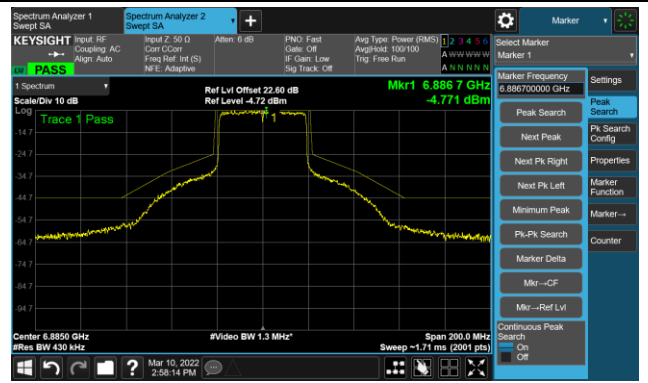

Channel 107 (6485MHz)

The Reference Level

The Mask Data

Channel 115 (6525MHz)

The Reference Level

The Mask Data

802.11ax-HE40 Ant 3

Channel 123 (6565MHz)

The Reference Level

The Mask Data

Channel 147 (6685MHz)

The Reference Level

The Mask Data

Channel 187 (6885MHz)

The Reference Level

The Mask Data

802.11ax-HE40 Ant 3

Channel 195 (6925MHz)

The Reference Level

The Mask Data

Channel 211 (7005MHz)

The Reference Level

The Mask Data

Channel 227 (7085MHz)