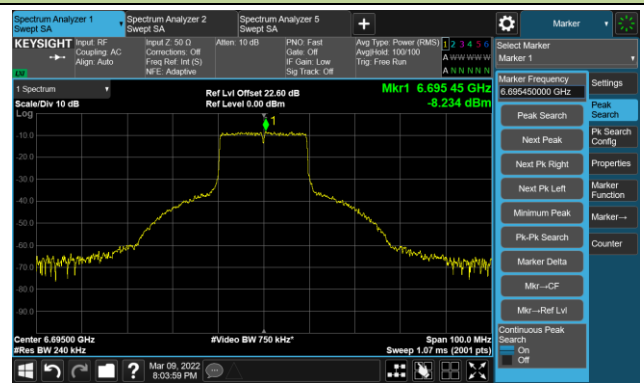

802.11ax-HE20 Ant 3

Channel 97 (6435MHz)

The Reference Level

The Mask Data

Channel 105 (6475MHz)

The Reference Level

The Mask Data

Channel 113 (6515MHz)

The Reference Level

The Mask Data

802.11ax-HE20 Ant 3

Channel 117 (6535MHz)

The Reference Level

The Mask Data

Channel 149 (6695MHz)

The Reference Level

The Mask Data

Channel 181 (6855MHz)

The Reference Level

The Mask Data

802.11ax-HE20 Ant 3

Channel 185 (6875MHz)

The Reference Level

The Mask Data

Channel 189 (6895MHz)

The Reference Level

The Mask Data

Channel 209 (6995MHz)

The Reference Level

The Mask Data

802.11ax-HE20 Ant 3

Channel 229 (7095MHz)