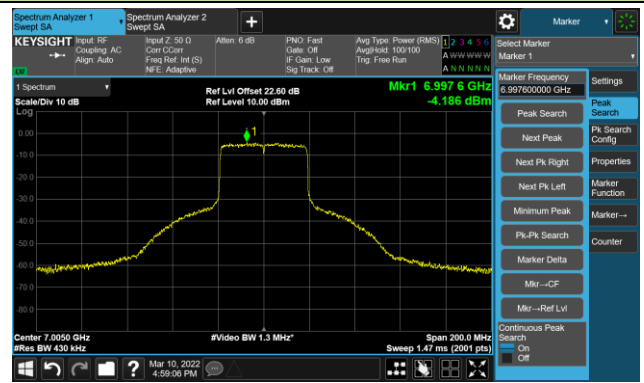

The Reference Level

The Mask Data

Channel 147 (6685MHz)

The Reference Level

The Mask Data

Channel 187 (6885MHz)

The Reference Level

The Mask Data

802.11ax-HE40 Ant 3

Channel 195 (6925MHz)

The Reference Level

The Mask Data

Channel 211 (7005MHz)

The Reference Level

The Mask Data

Channel 227 (7085MHz)

The Reference Level

The Mask Data

802.11ax-HE80 Ant 3

Channel 07 (5985MHz)

The Reference Level

The Mask Data

Channel 55 (6225MHz)

The Reference Level

The Mask Data

Channel 87 (6385MHz)

The Reference Level

The Mask Data