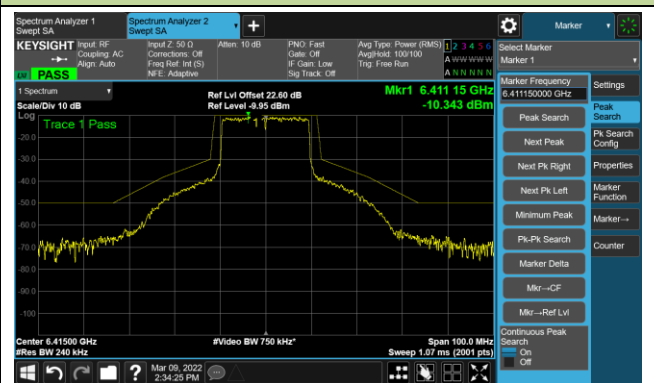

Channel 189 (6895MHz)

The Reference Level

The Mask Data

Channel 209 (6995MHz)

The Reference Level

The Mask Data

802.11ax-HE20 – Ant 3

Channel 01 (5955MHz)

The Reference Level

The Mask Data

Channel 49 (6195MHz)

The Reference Level

The Mask Data

Channel 93 (6415MHz)

The Reference Level

The Mask Data

802.11ax-HE20 Ant 3

Channel 97 (6435MHz)

The Reference Level

The Mask Data

Channel 105 (6475MHz)

The Reference Level

The Mask Data

Channel 113 (6515MHz)

The Reference Level

The Mask Data

802.11ax-HE20 Ant 3

Channel 117 (6535MHz)

The Reference Level

The Mask Data

Channel 149 (6695MHz)

The Reference Level