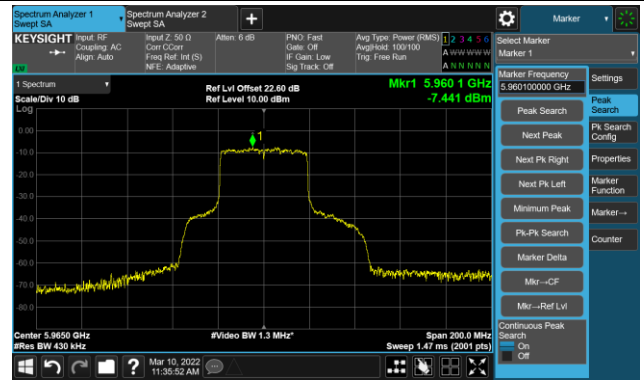

Channel 189 (6895MHz)

The Reference Level

The Mask Data

Channel 209 (6995MHz)

The Reference Level

The Mask Data

802.11ax-HE20 Ant 3

Channel 229 (7095MHz)

The Reference Level

The Mask Data

802.11ax-HE40 Ant 3

Channel 03 (5965MHz)

The Reference Level

The Mask Data

Channel 51 (6205MHz)

The Reference Level

The Mask Data

Channel 91 (6405MHz)

The Reference Level

The Mask Data

802.11ax-HE40 Ant 3

Channel 99 (6445MHz)

The Reference Level

The Mask Data