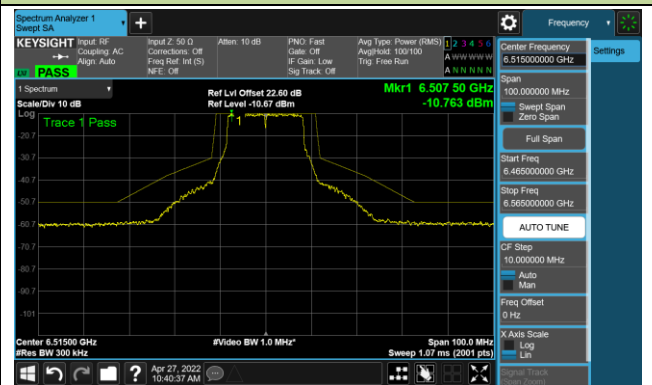

802.11a - Ant 3

Channel 97 (6435MHz)

The Reference Level

The Mask Data

Channel 105 (6475MHz)

The Reference Level

The Mask Data

Channel 113 (6515MHz)

The Reference Level

The Mask Data

802.11a - Ant 3

Channel 117 (6535MHz)

The Reference Level

The Mask Data

Channel 149 (6950MHz)

The Reference Level

The Mask Data

Channel 181 (6855MHz)

The Reference Level

The Mask Data

802.11a - Ant 3

Channel 185 (6875MHz)

The Reference Level

The Mask Data