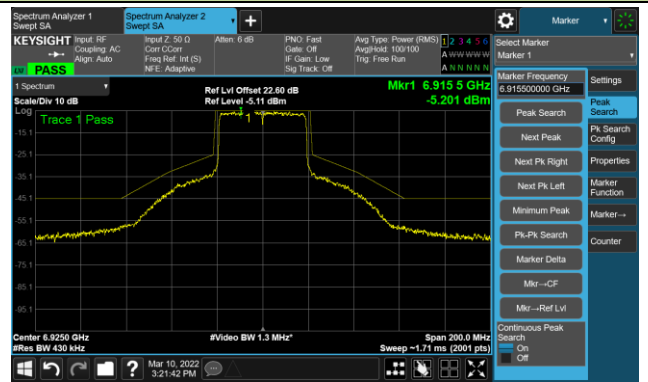

Channel 107 (6485MHz)

The Reference Level

The Mask Data

Channel 115 (6525MHz)

The Reference Level

The Mask Data

802.11ax-HE40 Ant 3

Channel 123 (6565MHz)

The Reference Level

The Mask Data

Channel 147 (6685MHz)

The Reference Level

The Mask Data

Channel 187 (6885MHz)

The Reference Level

The Mask Data

802.11ax-HE40 Ant 3

Channel 195 (6925MHz)

The Reference Level

The Mask Data

Channel 211 (7005MHz)

The Reference Level

The Mask Data

Channel 227 (7085MHz)

The Reference Level

The Mask Data

802.11ax-HE80 Ant 3

Channel 07 (5985MHz)

The Reference Level

The Mask Data

Channel 55 (6225MHz)

The Reference Level