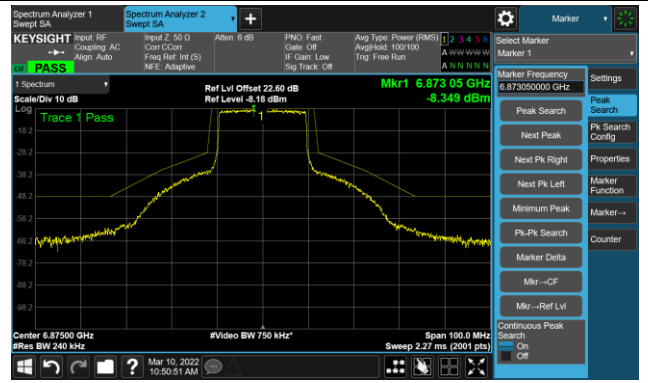

The Reference Level

The Mask Data

802.11ax-HE20 Ant 3

Channel 117 (6535MHz)

The Reference Level

The Mask Data

Channel 149 (6695MHz)

The Reference Level

The Mask Data

Channel 181 (6855MHz)

The Reference Level

The Mask Data

802.11ax-HE20 Ant 3

Channel 185 (6875MHz)

The Reference Level

The Mask Data

Channel 189 (6895MHz)

The Reference Level

The Mask Data

Channel 209 (6995MHz)

The Reference Level

The Mask Data

802.11ax-HE20 Ant 3

Channel 229 (7095MHz)