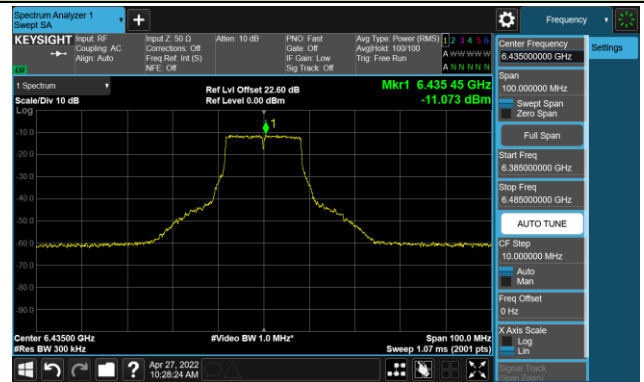

802.11a - Ant 3

Channel 97 (6435MHz)

The Reference Level

The Mask Data

Channel 105 (6475MHz)

The Reference Level

The Mask Data

Channel 113 (6515MHz)

The Reference Level

The Mask Data

802.11a - Ant 3

Channel 117 (6535MHz)

The Reference Level

The Mask Data

Channel 149 (6950MHz)

The Reference Level

The Mask Data

Channel 181 (6855MHz)

The Reference Level

The Mask Data

802.11a - Ant 3

Channel 185 (6875MHz)

The Reference Level

The Mask Data