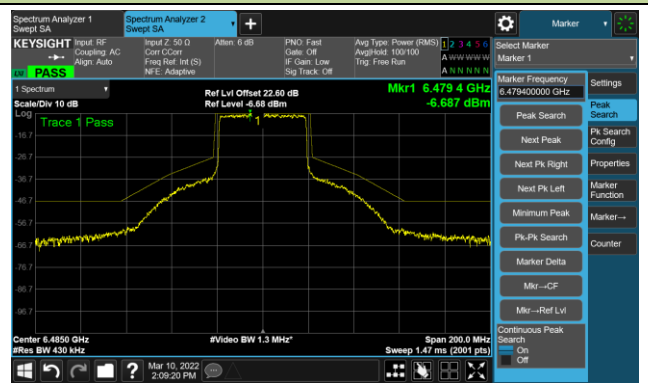

The Reference Level

The Mask Data

802.11ax-HE40 Ant 3

Channel 03 (5965MHz)

The Reference Level

The Mask Data

Channel 51 (6205MHz)

The Reference Level

The Mask Data

Channel 91 (6405MHz)

The Reference Level

The Mask Data

802.11ax-HE40 Ant 3

Channel 99 (6445MHz)

The Reference Level

The Mask Data

Channel 107 (6485MHz)

The Reference Level

The Mask Data

Channel 115 (6525MHz)

The Reference Level

The Mask Data

802.11ax-HE40 Ant 3

Channel 123 (6565MHz)

The Reference Level

The Mask Data

Channel 147 (6685MHz)

The Reference Level

The Mask Data

Channel 187 (6885MHz)

The Reference Level

The Mask Data