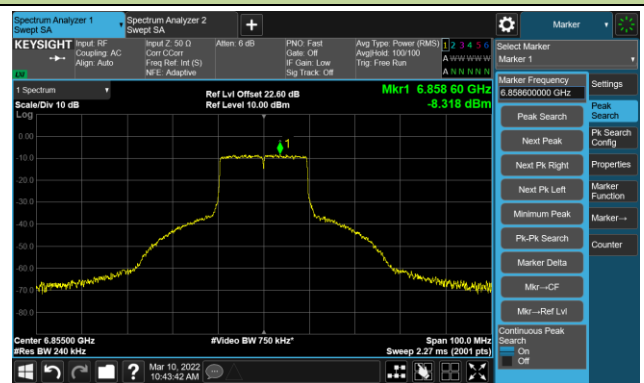

802.11ax-HE20 Ant 3

Channel 97 (6435MHz)

The Reference Level

The Mask Data

Channel 105 (6475MHz)

The Reference Level

The Mask Data

Channel 113 (6515MHz)

The Reference Level

The Mask Data

802.11ax-HE20 Ant 3

Channel 117 (6535MHz)

The Reference Level

The Mask Data

Channel 149 (6695MHz)

The Reference Level

The Mask Data

Channel 181 (6855MHz)

The Reference Level

The Mask Data

802.11ax-HE20 Ant 3

Channel 185 (6875MHz)

The Reference Level

The Mask Data

Channel 189 (6895MHz)

The Reference Level

The Mask Data

Channel 209 (6995MHz)

The Reference Level

The Mask Data

802.11ax-HE20 Ant 3

Channel 229 (7095MHz)