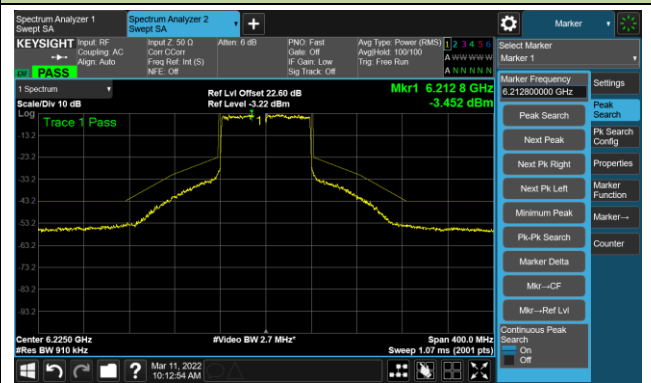

The Reference Level

The Mask Data

Channel 147 (6685MHz)

The Reference Level

The Mask Data

Channel 187 (6885MHz)

The Reference Level

The Mask Data

802.11ax-HE40 Ant 3

Channel 195 (6925MHz)

The Reference Level

The Mask Data

Channel 211 (7005MHz)

The Reference Level

The Mask Data

Channel 227 (7085MHz)

The Reference Level

The Mask Data

802.11ax-HE80 Ant 3

Channel 07 (5985MHz)

The Reference Level

The Mask Data

Channel 55 (6225MHz)

The Reference Level

The Mask Data

Channel 87 (6385MHz)

The Reference Level

The Mask Data