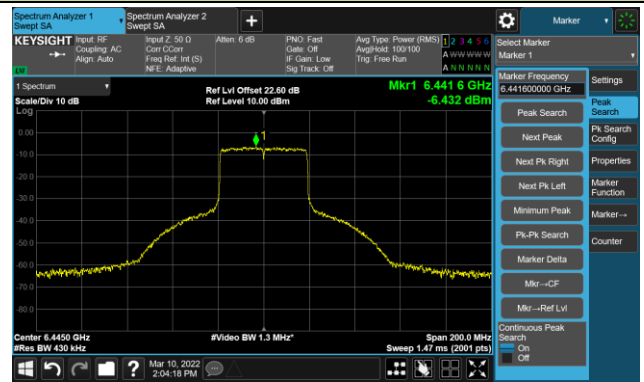

The Reference Level

The Mask Data

802.11ax-HE40 Ant 3

Channel 03 (5965MHz)

The Reference Level

The Mask Data

Channel 51 (6205MHz)

The Reference Level

The Mask Data

Channel 91 (6405MHz)

The Reference Level

The Mask Data

802.11ax-HE40 Ant 3

Channel 99 (6445MHz)

The Reference Level

The Mask Data

Channel 107 (6485MHz)

The Reference Level

The Mask Data

Channel 115 (6525MHz)

The Reference Level

The Mask Data

802.11ax-HE40 Ant 3

Channel 123 (6565MHz)

The Reference Level

The Mask Data

Channel 147 (6685MHz)

The Reference Level

The Mask Data

Channel 187 (6885MHz)

The Reference Level

The Mask Data