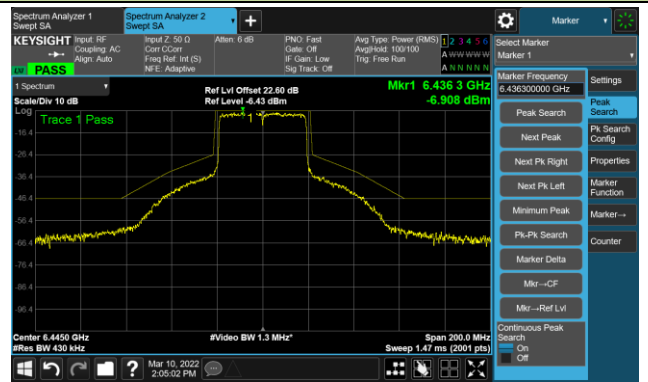

The Reference Level

The Mask Data

802.11ax-HE40 Ant 3

Channel 03 (5965MHz)

The Reference Level

The Mask Data

Channel 51 (6205MHz)

The Reference Level

The Mask Data

Channel 91 (6405MHz)

The Reference Level

The Mask Data

802.11ax-HE40 Ant 3

Channel 99 (6445MHz)

The Reference Level

The Mask Data

Channel 107 (6485MHz)

The Reference Level

The Mask Data

Channel 115 (6525MHz)

The Reference Level

The Mask Data

802.11ax-HE40 Ant 3

Channel 123 (6565MHz)

The Reference Level

The Mask Data

Channel 147 (6685MHz)

The Reference Level

The Mask Data

Channel 187 (6885MHz)

The Reference Level

The Mask Data