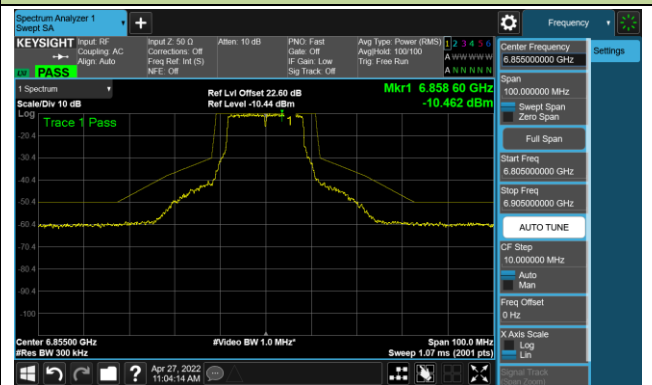

The Reference Level

The Mask Data

802.11a - Ant 3

Channel 117 (6535MHz)

The Reference Level

The Mask Data

Channel 149 (6950MHz)

The Reference Level

The Mask Data

Channel 181 (6855MHz)

The Reference Level

The Mask Data

802.11a - Ant 3

Channel 185 (6875MHz)

The Reference Level

The Mask Data

Channel 189 (6895MHz)

The Reference Level

The Mask Data

Channel 209 (6995MHz)

The Reference Level

The Mask Data

802.11ax-HE20 – Ant 3

Channel 01 (5955MHz)

The Reference Level

The Mask Data

Channel 49 (6195MHz)

The Reference Level

The Mask Data

Channel 93 (6415MHz)

The Reference Level

The Mask Data