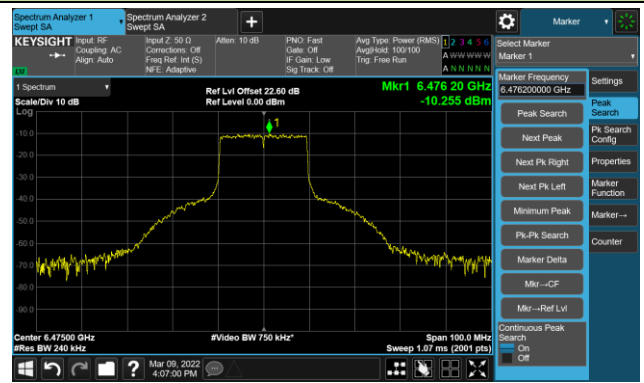

The Reference Level

The Mask Data

Channel 49 (6195MHz)

The Reference Level

The Mask Data

Channel 93 (6415MHz)

The Reference Level

The Mask Data

802.11ax-HE20 Ant 3

Channel 97 (6435MHz)

The Reference Level

The Mask Data

Channel 105 (6475MHz)

The Reference Level

The Mask Data

Channel 113 (6515MHz)

The Reference Level

The Mask Data

802.11ax-HE20 Ant 3

Channel 117 (6535MHz)

The Reference Level

The Mask Data

Channel 149 (6695MHz)

The Reference Level

The Mask Data

Channel 181 (6855MHz)

The Reference Level

The Mask Data

802.11ax-HE20 Ant 3

Channel 185 (6875MHz)

The Reference Level

The Mask Data