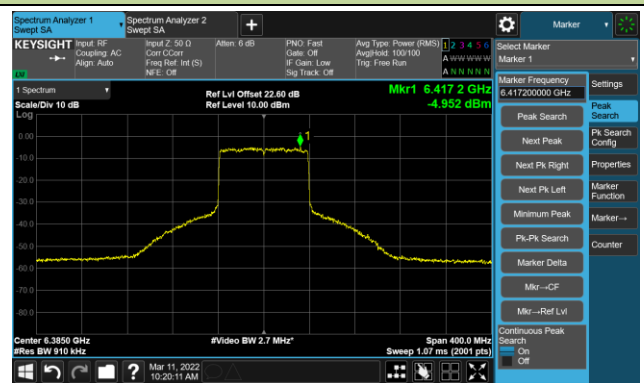

802.11ax-HE40 Ant 3

Channel 195 (6925MHz)

The Reference Level

The Mask Data

Channel 211 (7005MHz)

The Reference Level

The Mask Data

Channel 227 (7085MHz)

The Reference Level

The Mask Data

802.11ax-HE80 Ant 3

Channel 07 (5985MHz)

The Reference Level

The Mask Data

Channel 55 (6225MHz)

The Reference Level

The Mask Data

Channel 87 (6385MHz)

The Reference Level

The Mask Data