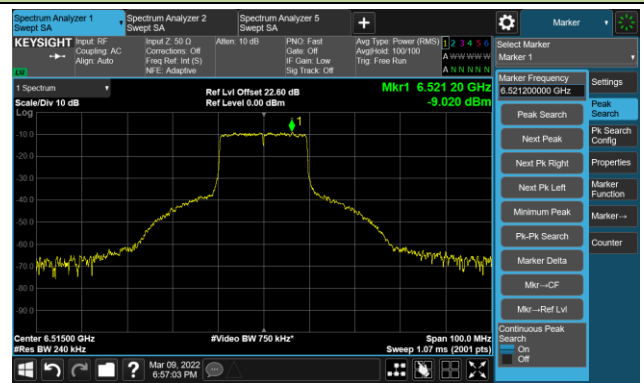

The Reference Level

The Mask Data

Channel 49 (6195MHz)

The Reference Level

The Mask Data

Channel 93 (6415MHz)

The Reference Level

The Mask Data

802.11ax-HE20 Ant 3

Channel 97 (6435MHz)

The Reference Level

The Mask Data

Channel 105 (6475MHz)

The Reference Level

The Mask Data

Channel 113 (6515MHz)

The Reference Level

The Mask Data

802.11ax-HE20 Ant 3

Channel 117 (6535MHz)

The Reference Level

The Mask Data

Channel 149 (6695MHz)

The Reference Level

The Mask Data

Channel 181 (6855MHz)

The Reference Level

The Mask Data

802.11ax-HE20 Ant 3

Channel 185 (6875MHz)

The Reference Level

The Mask Data