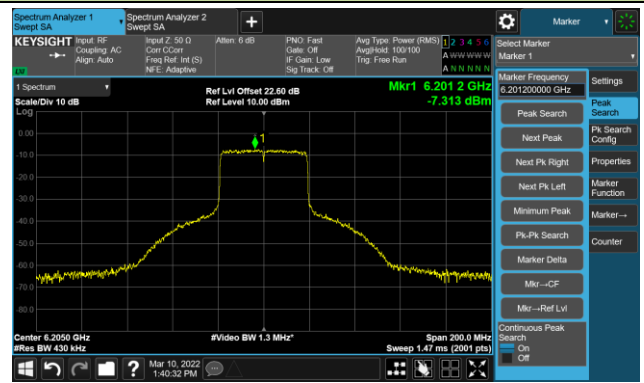

Channel 189 (6895MHz)

The Reference Level

The Mask Data

Channel 209 (6995MHz)

The Reference Level

The Mask Data

802.11ax-HE20 Ant 3

Channel 229 (7095MHz)

The Reference Level

The Mask Data

802.11ax-HE40 Ant 3

Channel 03 (5965MHz)

The Reference Level

The Mask Data

Channel 51 (6205MHz)

The Reference Level

The Mask Data

Channel 91 (6405MHz)

The Reference Level

The Mask Data

802.11ax-HE40 Ant 3

Channel 99 (6445MHz)

The Reference Level

The Mask Data