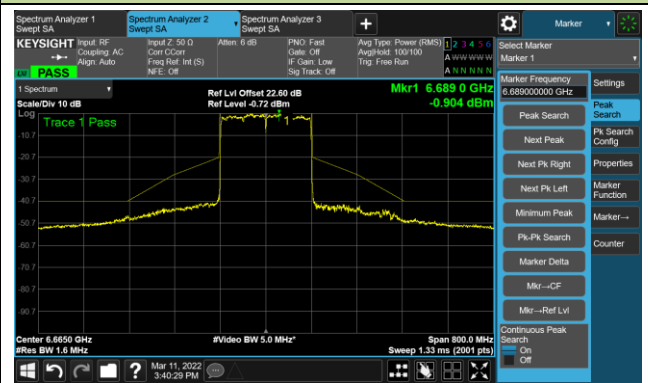

The Reference Level

The Mask Data

Channel 79 (6345MHz)

The Reference Level

The Mask Data

802.11ax-HE160 Ant 2

Channel 111 (6505MHz)

The Reference Level

The Mask Data

Channel 143 (6665MHz)

The Reference Level

The Mask Data

Channel 175 (6825MHz)

The Reference Level

The Mask Data

802.11ax-HE160 Ant 2

Channel 207 (6985MHz)

The Reference Level

The Mask Data

802.11a - Ant 3

Channel 01 (5955MHz)

The Reference Level

The Mask Data

Channel 49 (6195MHz)

The Reference Level

The Mask Data

Channel 93 (6415MHz)

The Reference Level

The Mask Data