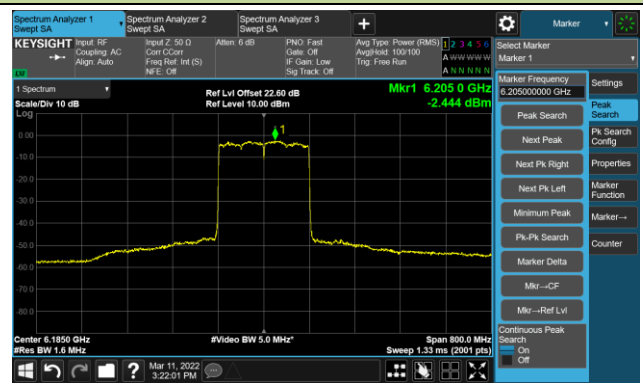

The Mask Data

Channel 183 (6865MHz)

The Reference Level

The Mask Data

802.11ax-HE80 Ant 2

Channel 199 (6945MHz)

The Reference Level

The Mask Data

Channel 215 (7025MHz)

The Reference Level

The Mask Data

802.11ax-HE160 Ant 2

Channel 15 (6025MHz)

The Reference Level

The Mask Data

Channel 47 (6185MHz)

The Reference Level

The Mask Data

Channel 79 (6345MHz)

The Reference Level

The Mask Data

802.11ax-HE160 Ant 2

Channel 111 (6505MHz)

The Reference Level