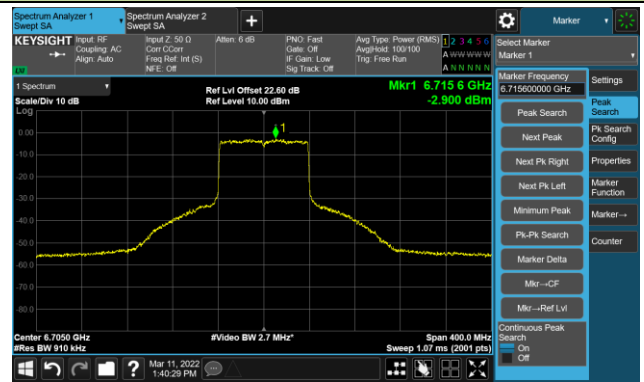

802.11ax-HE80 Ant 2

Channel 103 (6465MHz)

The Reference Level

The Mask Data

Channel 119 (6545MHz)

The Reference Level

The Mask Data

Channel 135 (6625MHz)

The Reference Level

The Mask Data

802.11ax-HE80 Ant 2

Channel 151 (6705MHz)

The Reference Level

The Mask Data

Channel 167 (6785MHz)

The Reference Level

The Mask Data

Channel 183 (6865MHz)

The Reference Level

The Mask Data

802.11ax-HE80 Ant 2

Channel 199 (6945MHz)

The Reference Level

The Mask Data