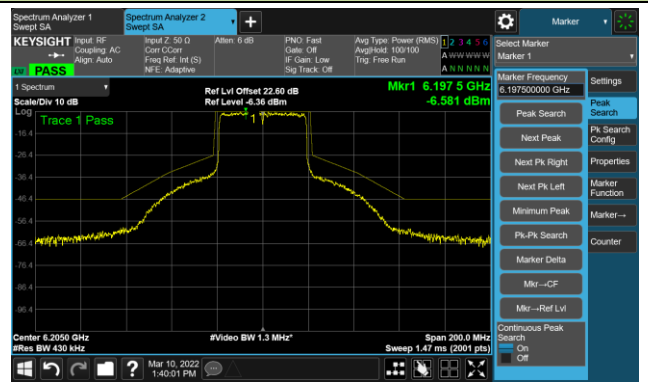

The Reference Level

The Mask Data

802.11ax-HE20 Ant 2

Channel 229 (7095MHz)

The Reference Level

The Mask Data

802.11ax-HE40 Ant 2

Channel 03 (5965MHz)

The Reference Level

The Mask Data

Channel 51 (6205MHz)

The Reference Level

The Mask Data

Channel 91 (6405MHz)

The Reference Level

The Mask Data

802.11ax-HE40 Ant 2

Channel 99 (6445MHz)

The Reference Level

The Mask Data

Channel 107 (6485MHz)

The Reference Level

The Mask Data

Channel 115 (6525MHz)

The Reference Level

The Mask Data

802.11ax-HE40 Ant 2

Channel 123 (6565MHz)

The Reference Level

The Mask Data

Channel 147 (6685MHz)

The Reference Level