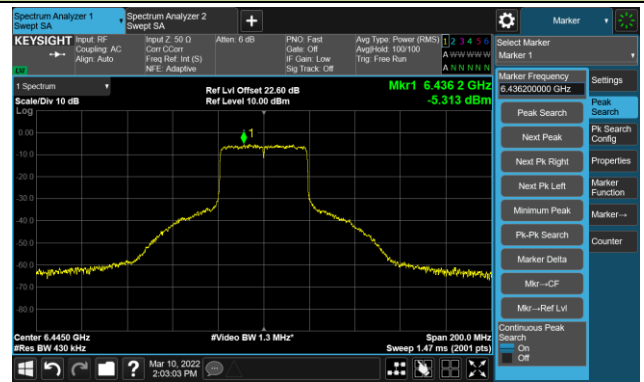

The Reference Level

The Mask Data

Channel 51 (6205MHz)

The Reference Level

The Mask Data

Channel 91 (6405MHz)

The Reference Level

The Mask Data

802.11ax-HE40 Ant 2

Channel 99 (6445MHz)

The Reference Level

The Mask Data

Channel 107 (6485MHz)

The Reference Level

The Mask Data

Channel 115 (6525MHz)