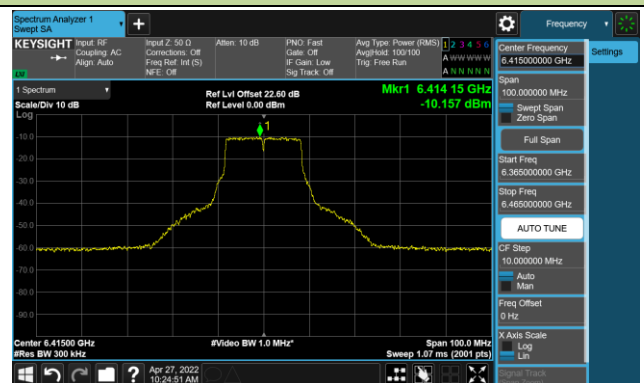

Channel 207 (6985MHz)

The Reference Level

The Mask Data

802.11a - Ant 3

Channel 01 (5955MHz)

The Reference Level

The Mask Data

Channel 49 (6195MHz)

The Reference Level

The Mask Data

Channel 93 (6415MHz)

The Reference Level

The Mask Data