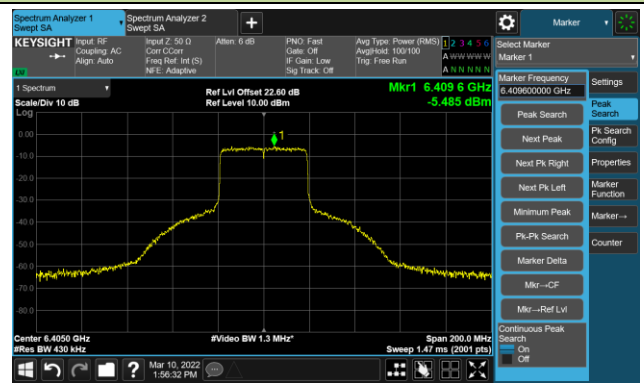

The Reference Level

The Mask Data

Channel 51 (6205MHz)

The Reference Level

The Mask Data

Channel 91 (6405MHz)

The Reference Level

The Mask Data

802.11ax-HE40 Ant 2

Channel 99 (6445MHz)

The Reference Level

The Mask Data

Channel 107 (6485MHz)

The Reference Level

The Mask Data

Channel 115 (6525MHz)