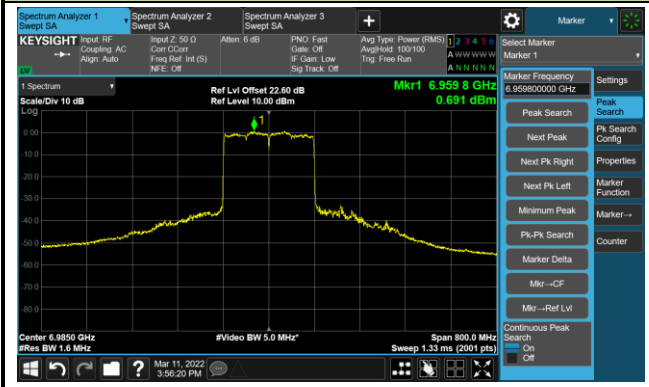

The Reference Level

The Mask Data

Channel 79 (6345MHz)

The Reference Level

The Mask Data

802.11ax-HE160 Ant 2

Channel 111 (6505MHz)

The Reference Level

The Mask Data

Channel 143 (6665MHz)

The Reference Level

The Mask Data

Channel 175 (6825MHz)

The Reference Level

The Mask Data

802.11ax-HE160 Ant 2

Channel 207 (6985MHz)

The Reference Level

The Mask Data

802.11a - Ant 3

Channel 01 (5955MHz)

The Reference Level

The Mask Data

Channel 49 (6195MHz)

The Reference Level

The Mask Data

Channel 93 (6415MHz)

The Reference Level

The Mask Data