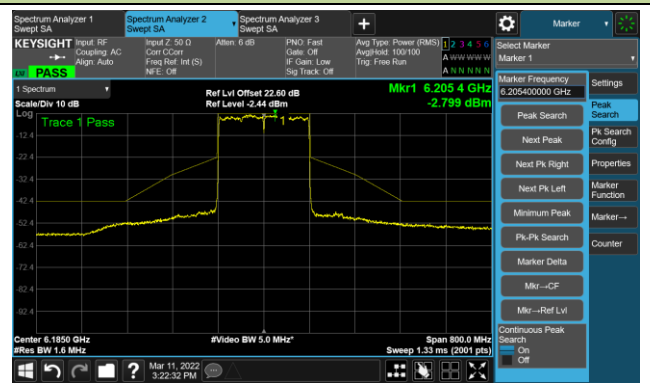

The Mask Data

Channel 183 (6865MHz)

The Reference Level

The Mask Data

802.11ax-HE80 Ant 2

Channel 199 (6945MHz)

The Reference Level

The Mask Data

Channel 215 (7025MHz)

The Reference Level

The Mask Data

802.11ax-HE160 Ant 2

Channel 15 (6025MHz)

The Reference Level

The Mask Data

Channel 47 (6185MHz)

The Reference Level

The Mask Data

Channel 79 (6345MHz)

The Reference Level

The Mask Data

802.11ax-HE160 Ant 2

Channel 111 (6505MHz)

The Reference Level