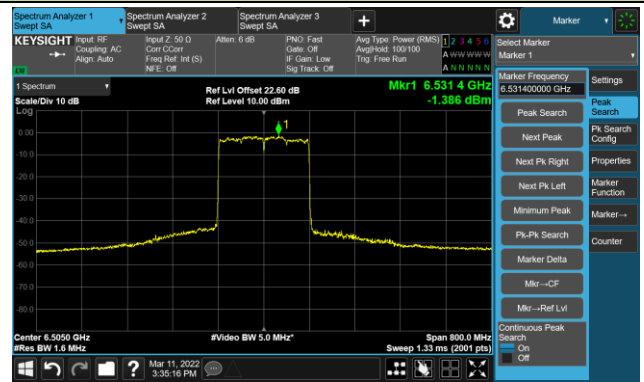

Channel 215 (7025MHz)

The Reference Level

The Mask Data

802.11ax-HE160 Ant 2

Channel 15 (6025MHz)

The Reference Level

The Mask Data

Channel 47 (6185MHz)

The Reference Level

The Mask Data

Channel 79 (6345MHz)

The Reference Level

The Mask Data

802.11ax-HE160 Ant 2

Channel 111 (6505MHz)

The Reference Level

The Mask Data

Channel 143 (6665MHz)

The Reference Level

The Mask Data

Channel 175 (6825MHz)

The Reference Level

The Mask Data

802.11ax-HE160 Ant 2

Channel 207 (6985MHz)

The Reference Level

The Mask Data

802.11a - Ant 3

Channel 01 (5955MHz)

The Reference Level

The Mask Data

Channel 49 (6195MHz)