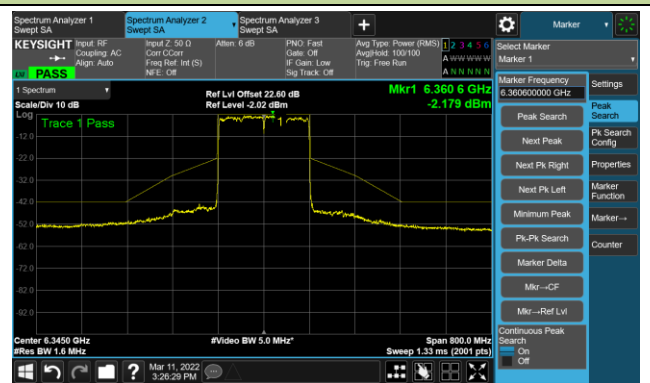

Channel 215 (7025MHz)

The Reference Level

The Mask Data

802.11ax-HE160 Ant 2

Channel 15 (6025MHz)

The Reference Level

The Mask Data

Channel 47 (6185MHz)

The Reference Level

The Mask Data

Channel 79 (6345MHz)

The Reference Level

The Mask Data

802.11ax-HE160 Ant 2

Channel 111 (6505MHz)

The Reference Level

The Mask Data

Channel 143 (6665MHz)

The Reference Level

The Mask Data

Channel 175 (6825MHz)

The Reference Level

The Mask Data

802.11ax-HE160 Ant 2

Channel 207 (6985MHz)

The Reference Level

The Mask Data

802.11a - Ant 3

Channel 01 (5955MHz)

The Reference Level

The Mask Data

Channel 49 (6195MHz)