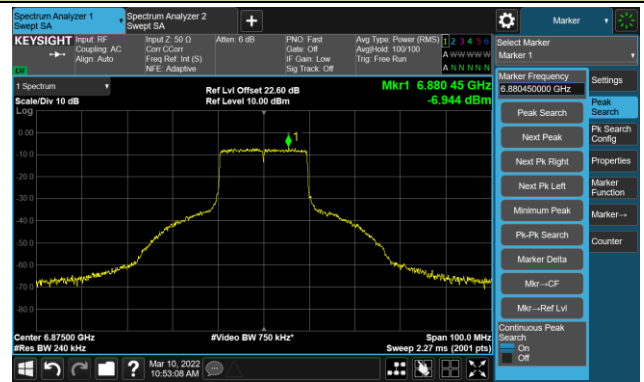

802.11ax-HE20 Ant 2

Channel 185 (6875MHz)

The Reference Level

The Mask Data

Channel 189 (6895MHz)

The Reference Level

The Mask Data

Channel 209 (6995MHz)

The Reference Level

The Mask Data

802.11ax-HE20 Ant 2

Channel 229 (7095MHz)

The Reference Level

The Mask Data

802.11ax-HE40 Ant 2

Channel 03 (5965MHz)

The Reference Level

The Mask Data

Channel 51 (6205MHz)

The Reference Level

The Mask Data

Channel 91 (6405MHz)

The Reference Level

The Mask Data