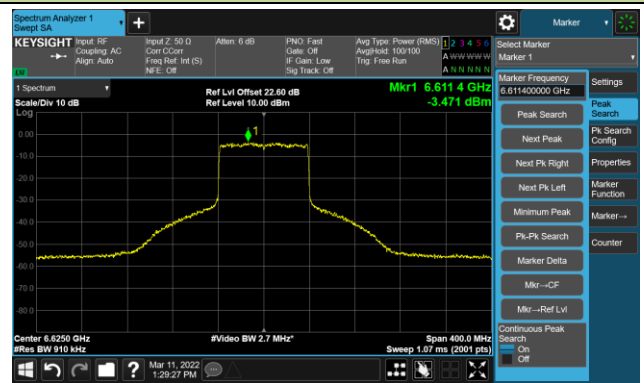

The Reference Level

The Mask Data

Channel 55 (6225MHz)

The Reference Level

The Mask Data

Channel 87 (6385MHz)

The Reference Level

The Mask Data

802.11ax-HE80 Ant 2

Channel 103 (6465MHz)

The Reference Level

The Mask Data

Channel 119 (6545MHz)

The Reference Level

The Mask Data

Channel 135 (6625MHz)

The Reference Level

The Mask Data

802.11ax-HE80 Ant 2

Channel 151 (6705MHz)

The Reference Level

The Mask Data

Channel 167 (6785MHz)

The Reference Level