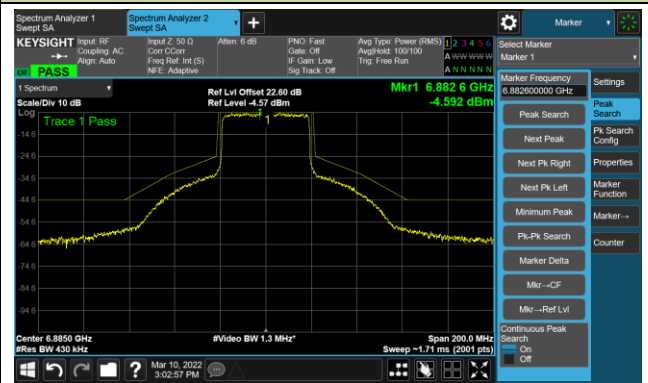

The Reference Level

The Mask Data

802.11ax-HE40 Ant 2

Channel 123 (6565MHz)

The Reference Level

The Mask Data

Channel 147 (6685MHz)

The Reference Level

The Mask Data

Channel 187 (6885MHz)

The Reference Level

The Mask Data

802.11ax-HE40 Ant 2

Channel 195 (6925MHz)

The Reference Level

The Mask Data

Channel 211 (7005MHz)

The Reference Level

The Mask Data

Channel 227 (7085MHz)

The Reference Level

The Mask Data

802.11ax-HE80 Ant 2

Channel 07 (5985MHz)

The Reference Level

The Mask Data

Channel 55 (6225MHz)

The Reference Level

The Mask Data

Channel 87 (6385MHz)

The Reference Level

The Mask Data