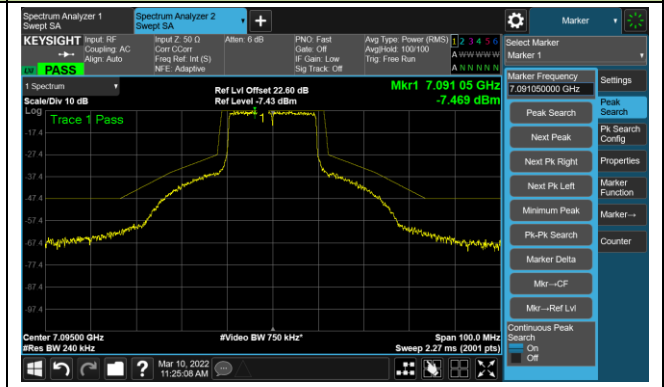

The Reference Level

The Mask Data

802.11ax-HE20 Ant 2

Channel 229 (7095MHz)

The Reference Level

The Mask Data

802.11ax-HE40 Ant 2

Channel 03 (5965MHz)

The Reference Level

The Mask Data

Channel 51 (6205MHz)

The Reference Level

The Mask Data

Channel 91 (6405MHz)

The Reference Level

The Mask Data