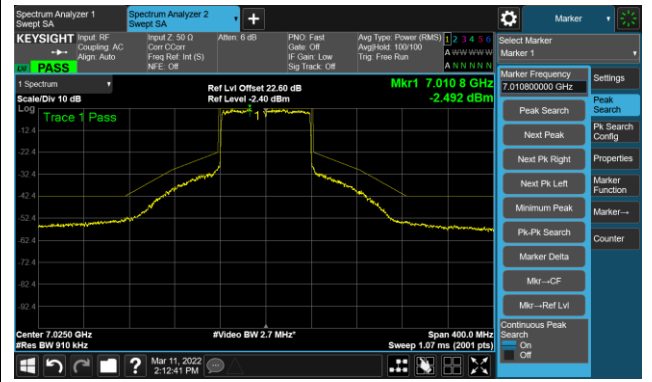

The Reference Level

The Mask Data

802.11ax-HE80 Ant 2

Channel 151 (6705MHz)

The Reference Level

The Mask Data

Channel 167 (6785MHz)

The Reference Level

The Mask Data

Channel 183 (6865MHz)

The Reference Level

The Mask Data

802.11ax-HE80 Ant 2

Channel 199 (6945MHz)

The Reference Level

The Mask Data

Channel 215 (7025MHz)

The Reference Level

The Mask Data

802.11ax-HE160 Ant 2

Channel 15 (6025MHz)

The Reference Level

The Mask Data

Channel 47 (6185MHz)