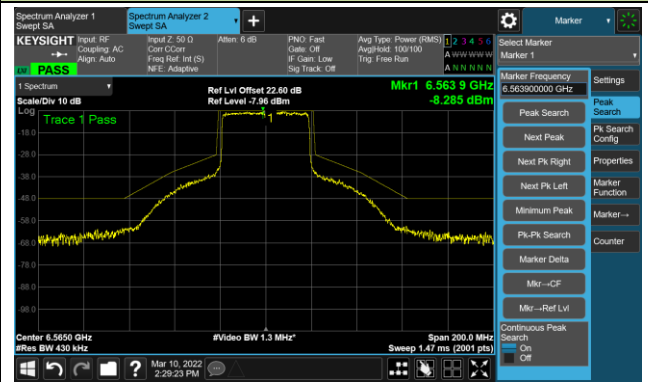

The Reference Level

The Mask Data

802.11ax-HE40 Ant 2

Channel 123 (6565MHz)

The Reference Level

The Mask Data

Channel 147 (6685MHz)

The Reference Level

The Mask Data

Channel 187 (6885MHz)

The Reference Level

The Mask Data

802.11ax-HE40 Ant 2

Channel 195 (6925MHz)

The Reference Level

The Mask Data

Channel 211 (7005MHz)

The Reference Level

The Mask Data

Channel 227 (7085MHz)

The Reference Level

The Mask Data

802.11ax-HE80 Ant 2

Channel 07 (5985MHz)