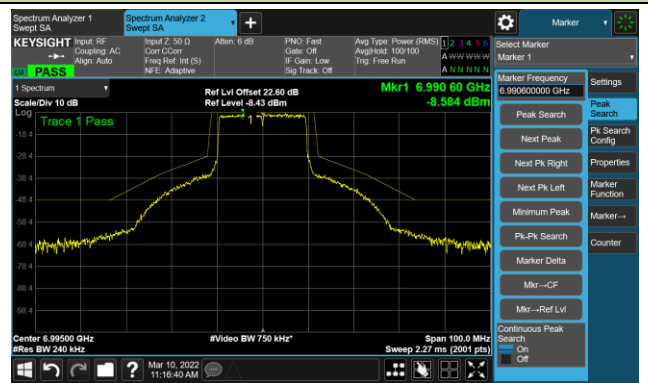

802.11ax-HE20 Ant 2

Channel 185 (6875MHz)

The Reference Level

The Mask Data

Channel 189 (6895MHz)

The Reference Level

The Mask Data

Channel 209 (6995MHz)

The Reference Level

The Mask Data

802.11ax-HE20 Ant 2

Channel 229 (7095MHz)

The Reference Level

The Mask Data

802.11ax-HE40 Ant 2

Channel 03 (5965MHz)

The Reference Level

The Mask Data

Channel 51 (6205MHz)

The Reference Level

The Mask Data

Channel 91 (6405MHz)

The Reference Level

The Mask Data