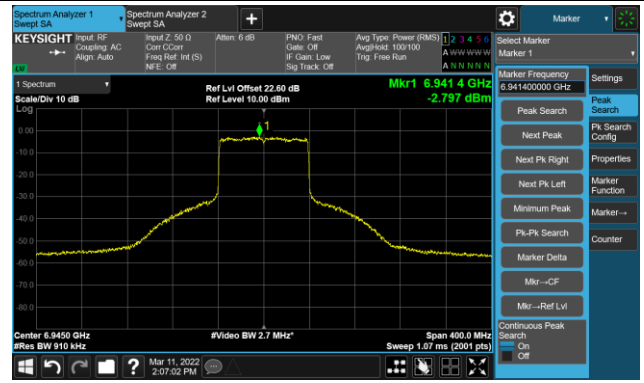

The Reference Level

The Mask Data

802.11ax-HE80 Ant 2

Channel 151 (6705MHz)

The Reference Level

The Mask Data

Channel 167 (6785MHz)

The Reference Level

The Mask Data

Channel 183 (6865MHz)

The Reference Level

The Mask Data

802.11ax-HE80 Ant 2

Channel 199 (6945MHz)

The Reference Level

The Mask Data

Channel 215 (7025MHz)

The Reference Level

The Mask Data

802.11ax-HE160 Ant 2

Channel 15 (6025MHz)

The Reference Level

The Mask Data

Channel 47 (6185MHz)