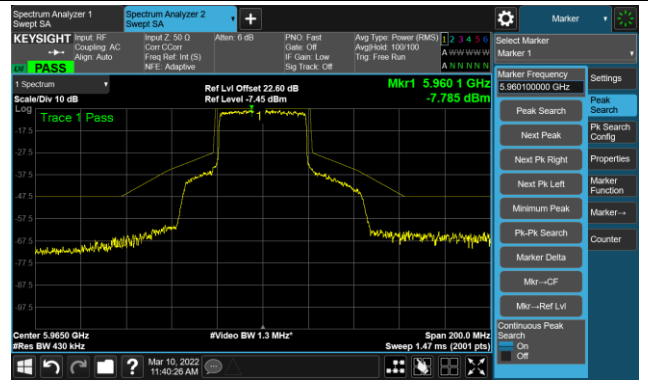

802.11ax-HE20 Ant 2

Channel 185 (6875MHz)

The Reference Level

The Mask Data

Channel 189 (6895MHz)

The Reference Level

The Mask Data

Channel 209 (6995MHz)

The Reference Level

The Mask Data

802.11ax-HE20 Ant 2

Channel 229 (7095MHz)

The Reference Level

The Mask Data

802.11ax-HE40 Ant 2

Channel 03 (5965MHz)

The Reference Level

The Mask Data

Channel 51 (6205MHz)

The Reference Level

The Mask Data

Channel 91 (6405MHz)

The Reference Level

The Mask Data