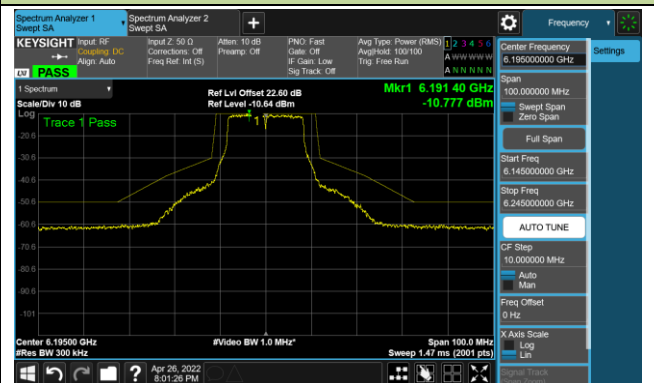

The Mask Data

Channel 143 (6665MHz)

The Reference Level

The Mask Data

Channel 175 (6825MHz)

The Reference Level

The Mask Data

802.11ax-HE160 Ant 2

Channel 207 (6985MHz)

The Reference Level

The Mask Data

802.11a - Ant 3

Channel 01 (5955MHz)

The Reference Level

The Mask Data

Channel 49 (6195MHz)

The Reference Level

The Mask Data

Channel 93 (6415MHz)

The Reference Level

The Mask Data