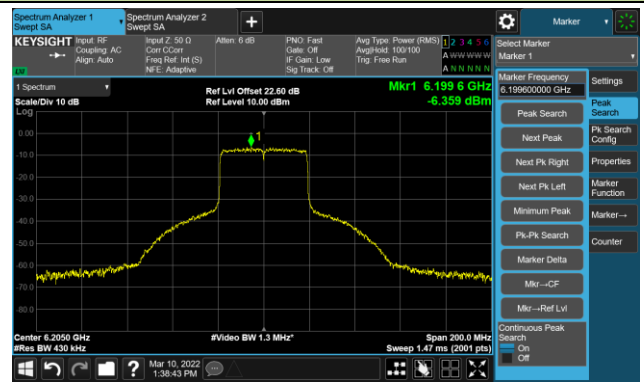

The Reference Level

The Mask Data

Channel 51 (6205MHz)

The Reference Level

The Mask Data

Channel 91 (6405MHz)

The Reference Level

The Mask Data

802.11ax-HE40 Ant 2

Channel 99 (6445MHz)

The Reference Level

The Mask Data

Channel 107 (6485MHz)

The Reference Level

The Mask Data

Channel 115 (6525MHz)