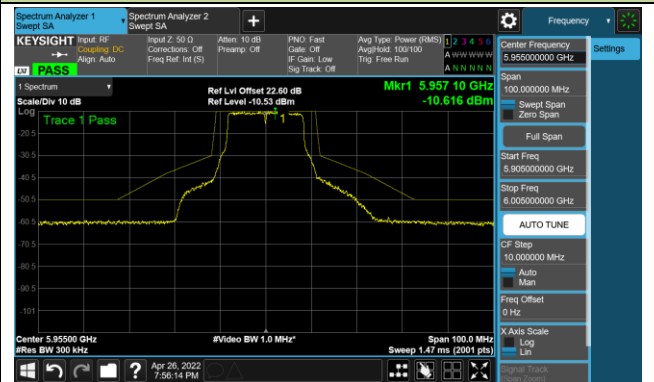

The Mask Data

Channel 143 (6665MHz)

The Reference Level

The Mask Data

Channel 175 (6825MHz)

The Reference Level

The Mask Data

802.11ax-HE160 Ant 2

Channel 207 (6985MHz)

The Reference Level

The Mask Data

802.11a - Ant 3

Channel 01 (5955MHz)

The Reference Level

The Mask Data

Channel 49 (6195MHz)

The Reference Level

The Mask Data

Channel 93 (6415MHz)

The Reference Level

The Mask Data