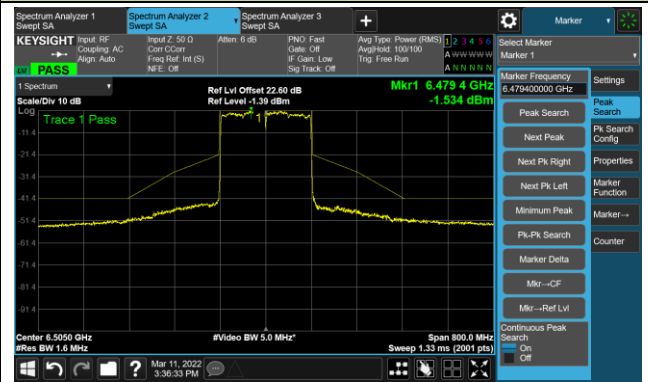

Channel 215 (7025MHz)

The Reference Level

The Mask Data

802.11ax-HE160 Ant 2

Channel 15 (6025MHz)

The Reference Level

The Mask Data

Channel 47 (6185MHz)

The Reference Level

The Mask Data

Channel 79 (6345MHz)

The Reference Level

The Mask Data

802.11ax-HE160 Ant 2

Channel 111 (6505MHz)

The Reference Level

The Mask Data

Channel 143 (6665MHz)

The Reference Level

The Mask Data

Channel 175 (6825MHz)

The Reference Level

The Mask Data

802.11ax-HE160 Ant 2

Channel 207 (6985MHz)

The Reference Level

The Mask Data

802.11a - Ant 3

Channel 01 (5955MHz)

The Reference Level

The Mask Data

Channel 49 (6195MHz)