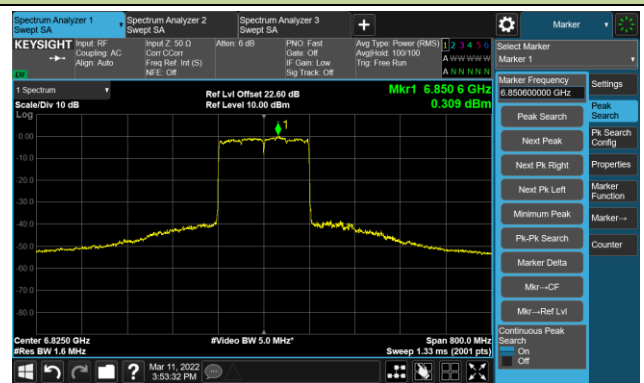

The Reference Level

The Mask Data

Channel 79 (6345MHz)

The Reference Level

The Mask Data

802.11ax-HE160 Ant 2

Channel 111 (6505MHz)

The Reference Level

The Mask Data

Channel 143 (6665MHz)

The Reference Level

The Mask Data

Channel 175 (6825MHz)

The Reference Level

The Mask Data

802.11ax-HE160 Ant 2

Channel 207 (6985MHz)

The Reference Level

The Mask Data

802.11a - Ant 3

Channel 01 (5955MHz)

The Reference Level

The Mask Data

Channel 49 (6195MHz)

The Reference Level

The Mask Data

Channel 93 (6415MHz)

The Reference Level

The Mask Data