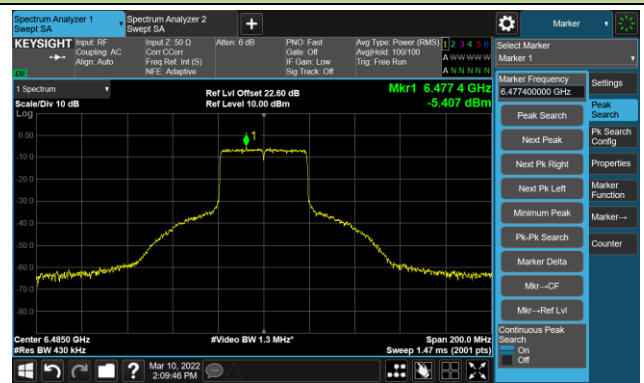

The Reference Level

The Mask Data

Channel 51 (6205MHz)

The Reference Level

The Mask Data

Channel 91 (6405MHz)

The Reference Level

The Mask Data

802.11ax-HE40 Ant 2

Channel 99 (6445MHz)

The Reference Level

The Mask Data

Channel 107 (6485MHz)

The Reference Level

The Mask Data

Channel 115 (6525MHz)

The Reference Level

The Mask Data

802.11ax-HE40 Ant 2

Channel 123 (6565MHz)

The Reference Level

The Mask Data

Channel 147 (6685MHz)

The Reference Level

The Mask Data

Channel 187 (6885MHz)

The Reference Level

The Mask Data

802.11ax-HE40 Ant 2

Channel 195 (6925MHz)

The Reference Level

The Mask Data