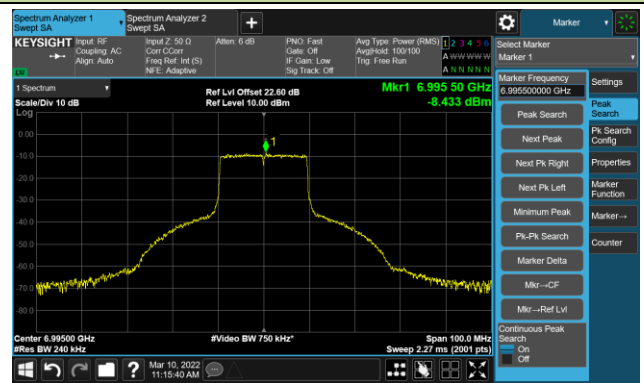

802.11ax-HE20 Ant 2

Channel 185 (6875MHz)

The Reference Level

The Mask Data

Channel 189 (6895MHz)

The Reference Level

The Mask Data

Channel 209 (6995MHz)

The Reference Level

The Mask Data

802.11ax-HE20 Ant 2

Channel 229 (7095MHz)

The Reference Level

The Mask Data

802.11ax-HE40 Ant 2

Channel 03 (5965MHz)

The Reference Level

The Mask Data

Channel 51 (6205MHz)

The Reference Level

The Mask Data

Channel 91 (6405MHz)

The Reference Level

The Mask Data