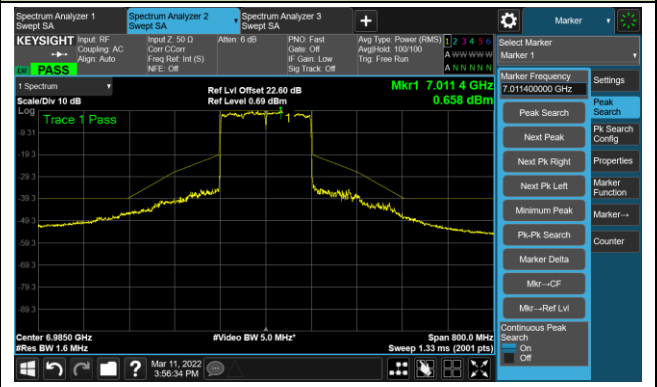

The Reference Level

The Mask Data

Channel 79 (6345MHz)

The Reference Level

The Mask Data

802.11ax-HE160 Ant 2

Channel 111 (6505MHz)

The Reference Level

The Mask Data

Channel 143 (6665MHz)

The Reference Level

The Mask Data

Channel 175 (6825MHz)

The Reference Level

The Mask Data

802.11ax-HE160 Ant 2

Channel 207 (6985MHz)

The Reference Level

The Mask Data

802.11a - Ant 3

Channel 01 (5955MHz)

The Reference Level

The Mask Data

Channel 49 (6195MHz)

The Reference Level

The Mask Data

Channel 93 (6415MHz)

The Reference Level

The Mask Data