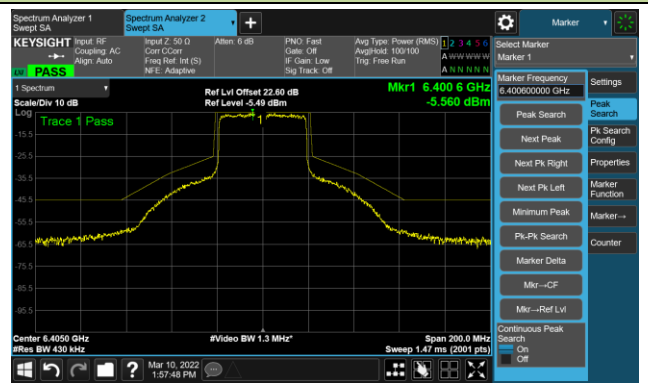

The Reference Level

The Mask Data

802.11ax-HE20 Ant 2

Channel 229 (7095MHz)

The Reference Level

The Mask Data

802.11ax-HE40 Ant 2

Channel 03 (5965MHz)

The Reference Level

The Mask Data

Channel 51 (6205MHz)

The Reference Level

The Mask Data

Channel 91 (6405MHz)

The Reference Level

The Mask Data

802.11ax-HE40 Ant 2

Channel 99 (6445MHz)

The Reference Level

The Mask Data

Channel 107 (6485MHz)

The Reference Level

The Mask Data

Channel 115 (6525MHz)

The Reference Level

The Mask Data

802.11ax-HE40 Ant 2

Channel 123 (6565MHz)

The Reference Level

The Mask Data

Channel 147 (6685MHz)

The Reference Level