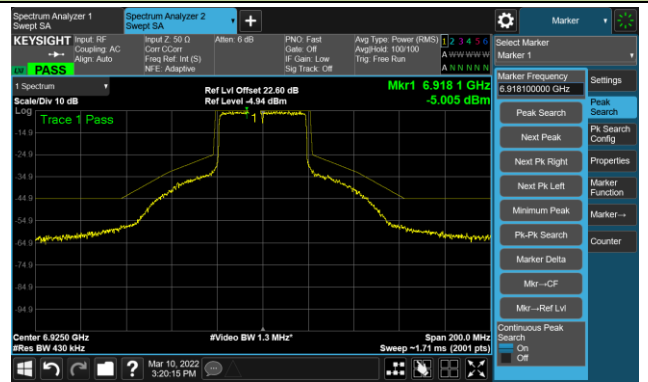

The Reference Level

The Mask Data

802.11ax-HE40 Ant 2

Channel 123 (6565MHz)

The Reference Level

The Mask Data

Channel 147 (6685MHz)

The Reference Level

The Mask Data

Channel 187 (6885MHz)

The Reference Level

The Mask Data

802.11ax-HE40 Ant 2

Channel 195 (6925MHz)

The Reference Level

The Mask Data

Channel 211 (7005MHz)

The Reference Level

The Mask Data

Channel 227 (7085MHz)

The Reference Level

The Mask Data

802.11ax-HE80 Ant 2

Channel 07 (5985MHz)

The Reference Level

The Mask Data

Channel 55 (6225MHz)

The Reference Level

The Mask Data

Channel 87 (6385MHz)

The Reference Level

The Mask Data