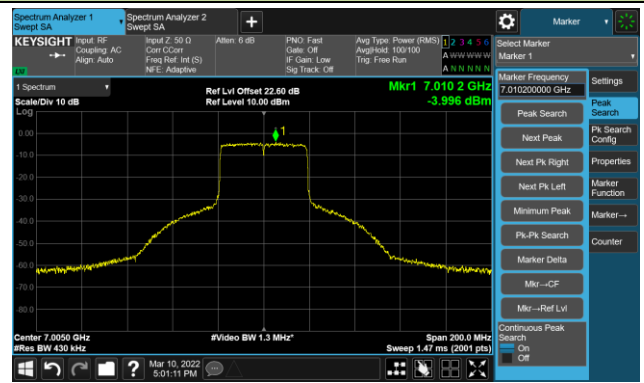

The Reference Level

The Mask Data

802.11ax-HE40 Ant 2

Channel 123 (6565MHz)

The Reference Level

The Mask Data

Channel 147 (6685MHz)

The Reference Level

The Mask Data

Channel 187 (6885MHz)

The Reference Level

The Mask Data

802.11ax-HE40 Ant 2

Channel 195 (6925MHz)

The Reference Level

The Mask Data

Channel 211 (7005MHz)

The Reference Level

The Mask Data

Channel 227 (7085MHz)

The Reference Level

The Mask Data

802.11ax-HE80 Ant 2

Channel 07 (5985MHz)

The Reference Level

The Mask Data

Channel 55 (6225MHz)

The Reference Level

The Mask Data

Channel 87 (6385MHz)

The Reference Level

The Mask Data