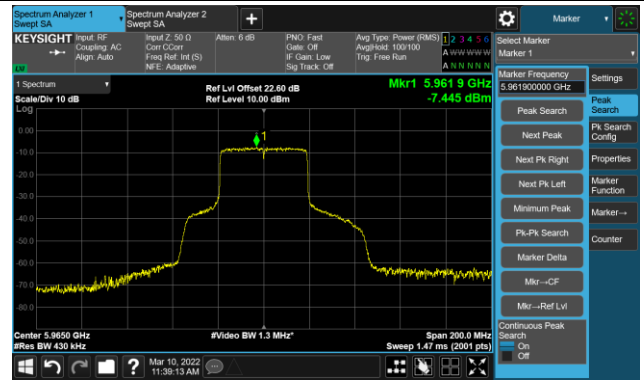

The Reference Level

The Mask Data

802.11ax-HE20 Ant 2

Channel 229 (7095MHz)

The Reference Level

The Mask Data

802.11ax-HE40 Ant 2

Channel 03 (5965MHz)

The Reference Level

The Mask Data

Channel 51 (6205MHz)

The Reference Level

The Mask Data

Channel 91 (6405MHz)

The Reference Level

The Mask Data