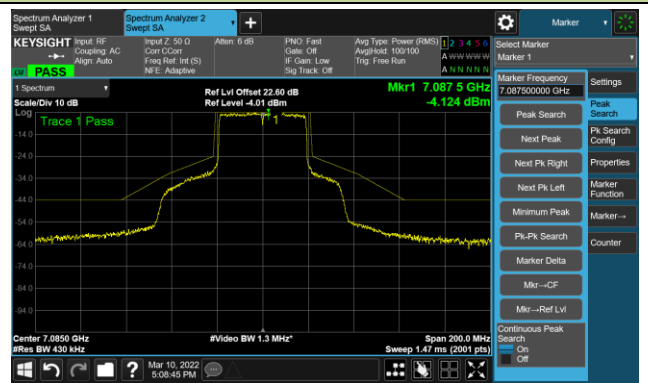

The Mask Data

Channel 187 (6885MHz)

The Reference Level

The Mask Data

802.11ax-HE40 Ant 2

Channel 195 (6925MHz)

The Reference Level

The Mask Data

Channel 211 (7005MHz)

The Reference Level

The Mask Data

Channel 227 (7085MHz)

The Reference Level

The Mask Data

802.11ax-HE80 Ant 2

Channel 07 (5985MHz)

The Reference Level

The Mask Data

Channel 55 (6225MHz)

The Reference Level

The Mask Data

Channel 87 (6385MHz)

The Reference Level

The Mask Data