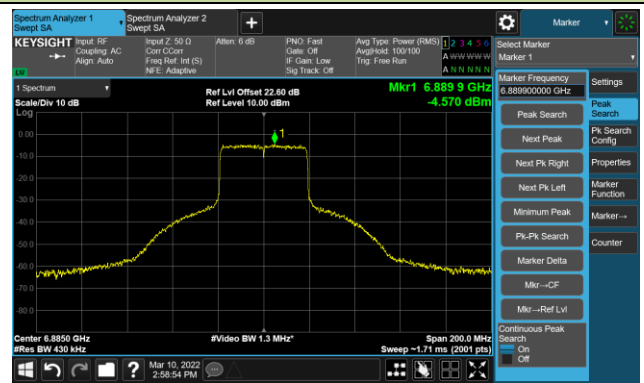

The Reference Level

The Mask Data

802.11ax-HE40 Ant 2

Channel 123 (6565MHz)

The Reference Level

The Mask Data

Channel 147 (6685MHz)

The Reference Level

The Mask Data

Channel 187 (6885MHz)

The Reference Level

The Mask Data

802.11ax-HE40 Ant 2

Channel 195 (6925MHz)

The Reference Level

The Mask Data

Channel 211 (7005MHz)

The Reference Level

The Mask Data

Channel 227 (7085MHz)

The Reference Level

The Mask Data

802.11ax-HE80 Ant 2

Channel 07 (5985MHz)