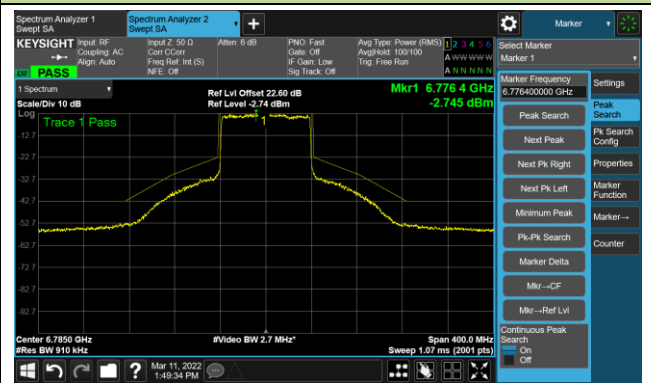

802.11ax-HE80 Ant 2

Channel 103 (6465MHz)

The Reference Level

The Mask Data

Channel 119 (6545MHz)

The Reference Level

The Mask Data

Channel 135 (6625MHz)

The Reference Level

The Mask Data

802.11ax-HE80 Ant 2

Channel 151 (6705MHz)

The Reference Level

The Mask Data

Channel 167 (6785MHz)

The Reference Level

The Mask Data

Channel 183 (6865MHz)

The Reference Level

The Mask Data

802.11ax-HE80 Ant 2

Channel 199 (6945MHz)

The Reference Level

The Mask Data

Channel 215 (7025MHz)

The Reference Level

The Mask Data

802.11ax-HE160 Ant 2

Channel 15 (6025MHz)

The Reference Level

The Mask Data

Channel 47 (6185MHz)