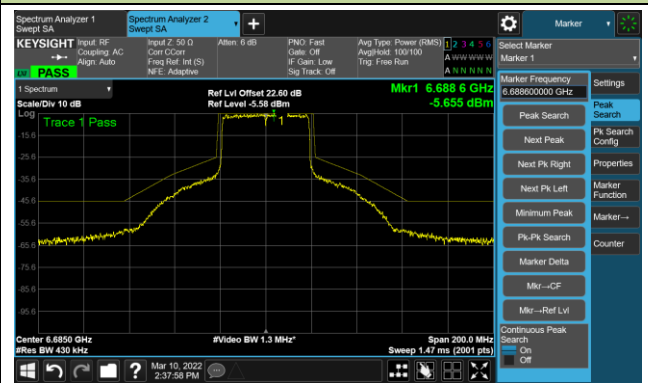

802.11ax-HE40 Ant 2

Channel 99 (6445MHz)

The Reference Level

The Mask Data

Channel 107 (6485MHz)

The Reference Level

The Mask Data

Channel 115 (6525MHz)

The Reference Level

The Mask Data

802.11ax-HE40 Ant 2

Channel 123 (6565MHz)

The Reference Level

The Mask Data

Channel 147 (6685MHz)

The Reference Level

The Mask Data

Channel 187 (6885MHz)

The Reference Level

The Mask Data

802.11ax-HE40 Ant 2

Channel 195 (6925MHz)

The Reference Level

The Mask Data

Channel 211 (7005MHz)

The Reference Level

The Mask Data

Channel 227 (7085MHz)

The Reference Level

The Mask Data

802.11ax-HE80 Ant 2

Channel 07 (5985MHz)