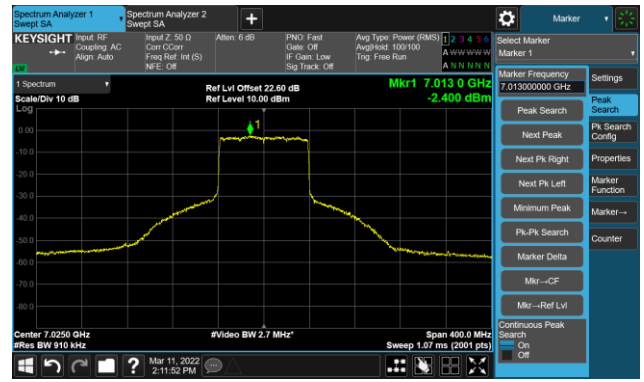

The Reference Level

The Mask Data

802.11ax-HE80 Ant 2

Channel 151 (6705MHz)

The Reference Level

The Mask Data

Channel 167 (6785MHz)

The Reference Level

The Mask Data

Channel 183 (6865MHz)

The Reference Level

The Mask Data

802.11ax-HE80 Ant 2

Channel 199 (6945MHz)

The Reference Level

The Mask Data

Channel 215 (7025MHz)

The Reference Level

The Mask Data

802.11ax-HE160 Ant 2

Channel 15 (6025MHz)

The Reference Level

The Mask Data

Channel 47 (6185MHz)