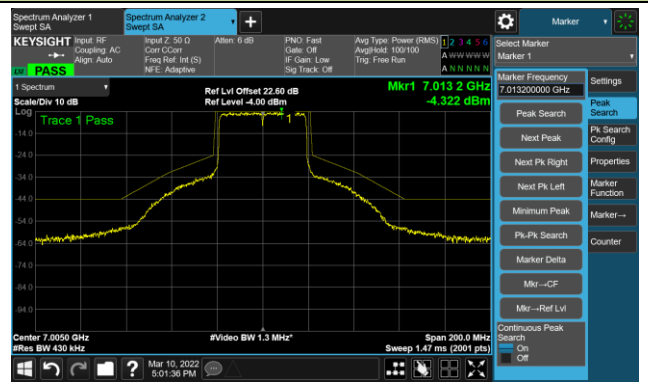

The Reference Level

The Mask Data

802.11ax-HE40 Ant 2

Channel 123 (6565MHz)

The Reference Level

The Mask Data

Channel 147 (6685MHz)

The Reference Level

The Mask Data

Channel 187 (6885MHz)

The Reference Level

The Mask Data

802.11ax-HE40 Ant 2

Channel 195 (6925MHz)

The Reference Level

The Mask Data

Channel 211 (7005MHz)

The Reference Level

The Mask Data

Channel 227 (7085MHz)

The Reference Level

The Mask Data

802.11ax-HE80 Ant 2

Channel 07 (5985MHz)

The Reference Level

The Mask Data

Channel 55 (6225MHz)

The Reference Level

The Mask Data

Channel 87 (6385MHz)

The Reference Level

The Mask Data