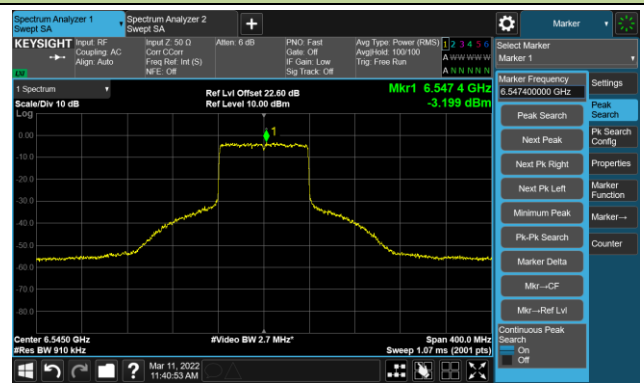

The Reference Level

The Mask Data

Channel 55 (6225MHz)

The Reference Level

The Mask Data

Channel 87 (6385MHz)

The Reference Level

The Mask Data

802.11ax-HE80 Ant 2

Channel 103 (6465MHz)

The Reference Level

The Mask Data

Channel 119 (6545MHz)

The Reference Level

The Mask Data

Channel 135 (6625MHz)

The Reference Level

The Mask Data

802.11ax-HE80 Ant 2

Channel 151 (6705MHz)

The Reference Level

The Mask Data

Channel 167 (6785MHz)

The Reference Level