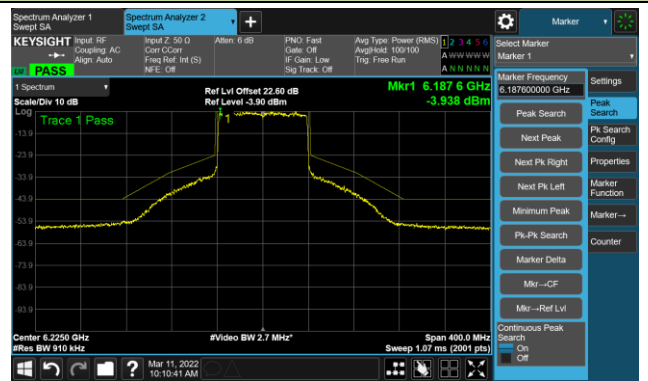

Channel 211 (7005MHz)

The Reference Level

The Mask Data

Channel 227 (7085MHz)

The Reference Level

The Mask Data

802.11ax-HE80 Ant 2

Channel 07 (5985MHz)

The Reference Level

The Mask Data

Channel 55 (6225MHz)

The Reference Level

The Mask Data

Channel 87 (6385MHz)

The Reference Level

The Mask Data

802.11ax-HE80 Ant 2

Channel 103 (6465MHz)

The Reference Level

The Mask Data

Channel 119 (6545MHz)

The Reference Level

The Mask Data

Channel 135 (6625MHz)

The Reference Level

The Mask Data

802.11ax-HE80 Ant 2

Channel 151 (6705MHz)

The Reference Level

The Mask Data

Channel 167 (6785MHz)

The Reference Level