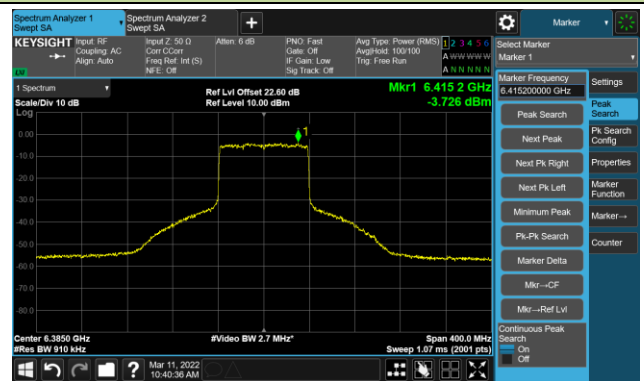

Channel 211 (7005MHz)

The Reference Level

The Mask Data

Channel 227 (7085MHz)

The Reference Level

The Mask Data

802.11ax-HE80 Ant 2

Channel 07 (5985MHz)

The Reference Level

The Mask Data

Channel 55 (6225MHz)

The Reference Level

The Mask Data

Channel 87 (6385MHz)

The Reference Level

The Mask Data

802.11ax-HE80 Ant 2

Channel 103 (6465MHz)

The Reference Level

The Mask Data

Channel 119 (6545MHz)

The Reference Level

The Mask Data

Channel 135 (6625MHz)

The Reference Level

The Mask Data

802.11ax-HE80 Ant 2

Channel 151 (6705MHz)

The Reference Level

The Mask Data

Channel 167 (6785MHz)

The Reference Level