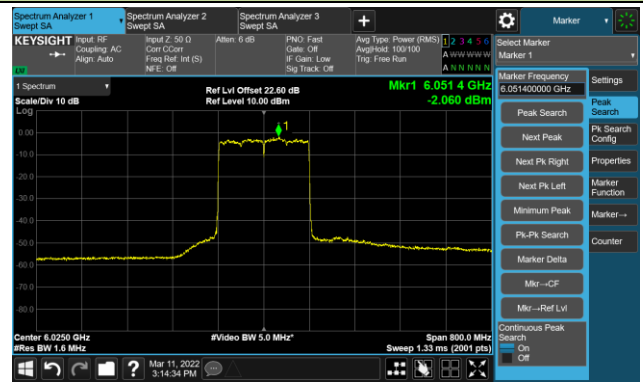

The Mask Data

Channel 183 (6865MHz)

The Reference Level

The Mask Data

802.11ax-HE80 Ant 2

Channel 199 (6945MHz)

The Reference Level

The Mask Data

Channel 215 (7025MHz)

The Reference Level

The Mask Data

802.11ax-HE160 Ant 2

Channel 15 (6025MHz)

The Reference Level

The Mask Data

Channel 47 (6185MHz)

The Reference Level

The Mask Data

Channel 79 (6345MHz)

The Reference Level

The Mask Data

802.11ax-HE160 Ant 2

Channel 111 (6505MHz)

The Reference Level