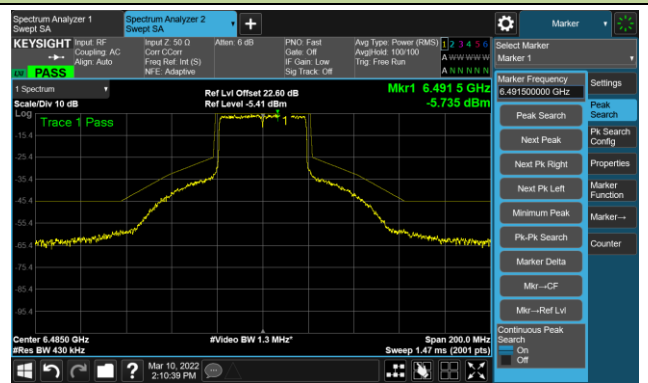

The Reference Level

The Mask Data

Channel 51 (6205MHz)

The Reference Level

The Mask Data

Channel 91 (6405MHz)

The Reference Level

The Mask Data

802.11ax-HE40 Ant 2

Channel 99 (6445MHz)

The Reference Level

The Mask Data

Channel 107 (6485MHz)

The Reference Level

The Mask Data

Channel 115 (6525MHz)

The Reference Level

The Mask Data

802.11ax-HE40 Ant 2

Channel 123 (6565MHz)

The Reference Level

The Mask Data

Channel 147 (6685MHz)

The Reference Level

The Mask Data

Channel 187 (6885MHz)

The Reference Level

The Mask Data

802.11ax-HE40 Ant 2

Channel 195 (6925MHz)

The Reference Level

The Mask Data