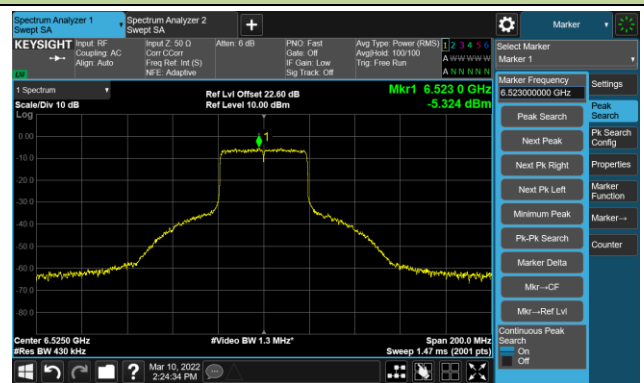

The Reference Level

The Mask Data

Channel 51 (6205MHz)

The Reference Level

The Mask Data

Channel 91 (6405MHz)

The Reference Level

The Mask Data

802.11ax-HE40 Ant 2

Channel 99 (6445MHz)

The Reference Level

The Mask Data

Channel 107 (6485MHz)

The Reference Level

The Mask Data

Channel 115 (6525MHz)

The Reference Level

The Mask Data

802.11ax-HE40 Ant 2

Channel 123 (6565MHz)

The Reference Level

The Mask Data

Channel 147 (6685MHz)

The Reference Level