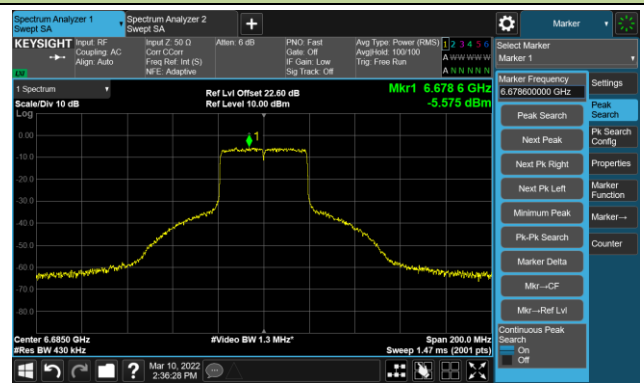

The Reference Level

The Mask Data

802.11ax-HE40 Ant 2

Channel 123 (6565MHz)

The Reference Level

The Mask Data

Channel 147 (6685MHz)

The Reference Level

The Mask Data

Channel 187 (6885MHz)

The Reference Level

The Mask Data

802.11ax-HE40 Ant 2

Channel 195 (6925MHz)

The Reference Level

The Mask Data

Channel 211 (7005MHz)

The Reference Level

The Mask Data

Channel 227 (7085MHz)

The Reference Level

The Mask Data

802.11ax-HE80 Ant 2

Channel 07 (5985MHz)