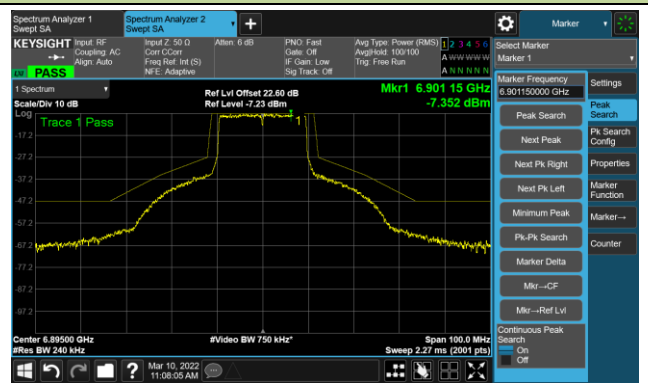

802.11ax-HE20 Ant 2

Channel 185 (6875MHz)

The Reference Level

The Mask Data

Channel 189 (6895MHz)

The Reference Level

The Mask Data

Channel 209 (6995MHz)

The Reference Level

The Mask Data

802.11ax-HE20 Ant 2

Channel 229 (7095MHz)

The Reference Level

The Mask Data

802.11ax-HE40 Ant 2

Channel 03 (5965MHz)

The Reference Level

The Mask Data

Channel 51 (6205MHz)

The Reference Level

The Mask Data

Channel 91 (6405MHz)

The Reference Level

The Mask Data