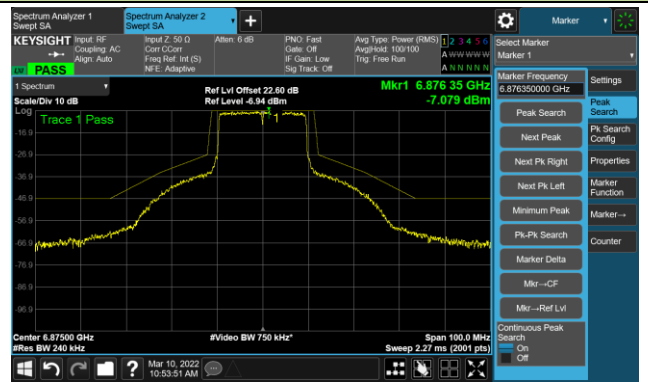

802.11ax-HE20 Ant 2

Channel 185 (6875MHz)

The Reference Level

The Mask Data

Channel 189 (6895MHz)

The Reference Level

The Mask Data

Channel 209 (6995MHz)

The Reference Level

The Mask Data

802.11ax-HE20 Ant 2

Channel 229 (7095MHz)

The Reference Level

The Mask Data

802.11ax-HE40 Ant 2

Channel 03 (5965MHz)

The Reference Level

The Mask Data

Channel 51 (6205MHz)

The Reference Level

The Mask Data

Channel 91 (6405MHz)

The Reference Level

The Mask Data