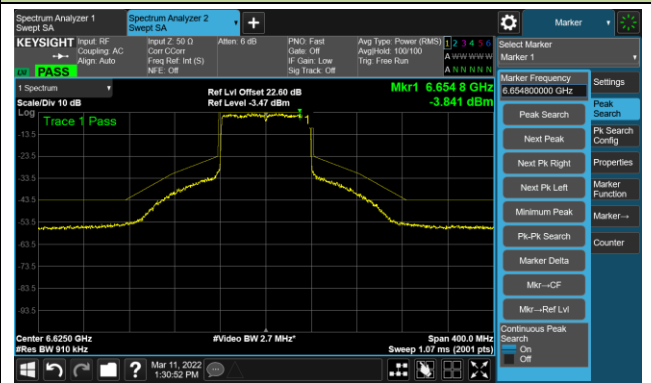

The Reference Level

The Mask Data

Channel 55 (6225MHz)

The Reference Level

The Mask Data

Channel 87 (6385MHz)

The Reference Level

The Mask Data

802.11ax-HE80 Ant 2

Channel 103 (6465MHz)

The Reference Level

The Mask Data

Channel 119 (6545MHz)

The Reference Level

The Mask Data

Channel 135 (6625MHz)

The Reference Level

The Mask Data

802.11ax-HE80 Ant 2

Channel 151 (6705MHz)

The Reference Level

The Mask Data

Channel 167 (6785MHz)

The Reference Level

The Mask Data

Channel 183 (6865MHz)

The Reference Level

The Mask Data

802.11ax-HE80 Ant 2

Channel 199 (6945MHz)

The Reference Level

The Mask Data