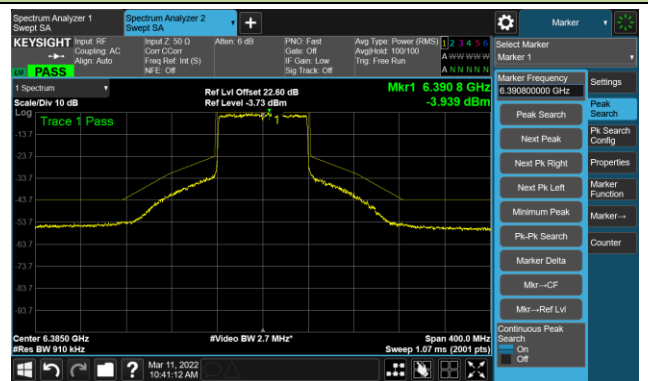

Channel 211 (7005MHz)

The Reference Level

The Mask Data

Channel 227 (7085MHz)

The Reference Level

The Mask Data

802.11ax-HE80 Ant 2

Channel 07 (5985MHz)

The Reference Level

The Mask Data

Channel 55 (6225MHz)

The Reference Level

The Mask Data

Channel 87 (6385MHz)

The Reference Level

The Mask Data

802.11ax-HE80 Ant 2

Channel 103 (6465MHz)

The Reference Level

The Mask Data

Channel 119 (6545MHz)

The Reference Level

The Mask Data

Channel 135 (6625MHz)

The Reference Level

The Mask Data

802.11ax-HE80 Ant 2

Channel 151 (6705MHz)

The Reference Level

The Mask Data

Channel 167 (6785MHz)

The Reference Level