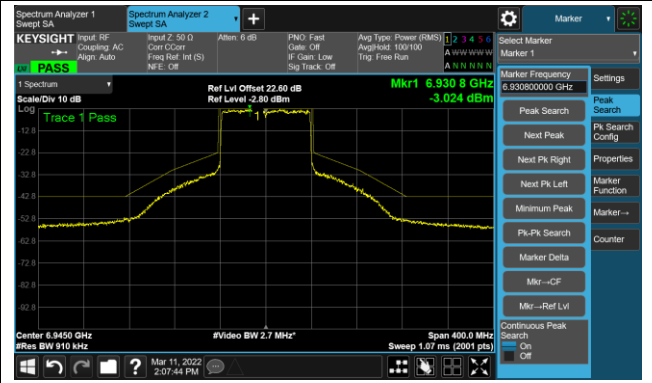

The Reference Level

The Mask Data

802.11ax-HE80 Ant 2

Channel 151 (6705MHz)

The Reference Level

The Mask Data

Channel 167 (6785MHz)

The Reference Level

The Mask Data

Channel 183 (6865MHz)

The Reference Level

The Mask Data

802.11ax-HE80 Ant 2

Channel 199 (6945MHz)

The Reference Level

The Mask Data

Channel 215 (7025MHz)

The Reference Level

The Mask Data

802.11ax-HE160 Ant 2

Channel 15 (6025MHz)

The Reference Level

The Mask Data

Channel 47 (6185MHz)