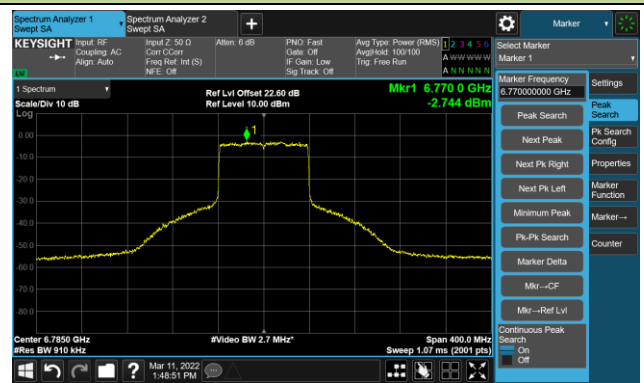

802.11ax-HE80 Ant 2

Channel 103 (6465MHz)

The Reference Level

The Mask Data

Channel 119 (6545MHz)

The Reference Level

The Mask Data

Channel 135 (6625MHz)

The Reference Level

The Mask Data

802.11ax-HE80 Ant 2

Channel 151 (6705MHz)

The Reference Level

The Mask Data

Channel 167 (6785MHz)

The Reference Level

The Mask Data

Channel 183 (6865MHz)

The Reference Level

The Mask Data

802.11ax-HE80 Ant 2

Channel 199 (6945MHz)

The Reference Level

The Mask Data