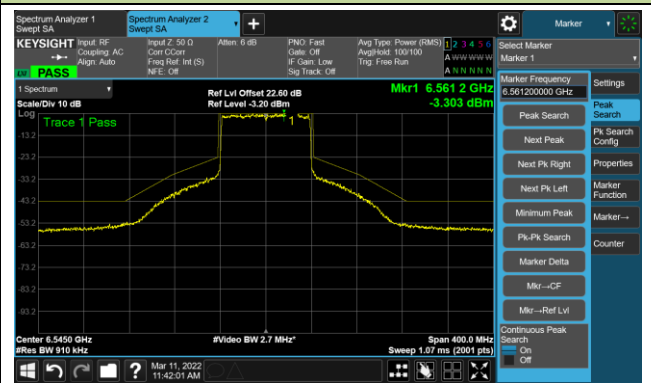

The Reference Level

The Mask Data

Channel 55 (6225MHz)

The Reference Level

The Mask Data

Channel 87 (6385MHz)

The Reference Level

The Mask Data

802.11ax-HE80 Ant 2

Channel 103 (6465MHz)

The Reference Level

The Mask Data

Channel 119 (6545MHz)

The Reference Level

The Mask Data

Channel 135 (6625MHz)

The Reference Level

The Mask Data

802.11ax-HE80 Ant 2

Channel 151 (6705MHz)

The Reference Level

The Mask Data

Channel 167 (6785MHz)

The Reference Level

The Mask Data

Channel 183 (6865MHz)

The Reference Level

The Mask Data

802.11ax-HE80 Ant 2

Channel 199 (6945MHz)

The Reference Level

The Mask Data