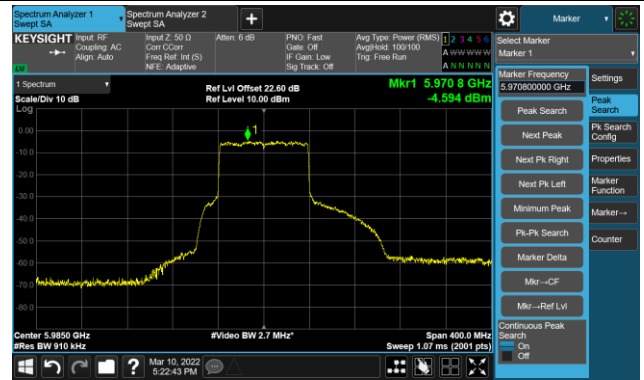

The Mask Data

Channel 187 (6885MHz)

The Reference Level

The Mask Data

802.11ax-HE40 Ant 2

Channel 195 (6925MHz)

The Reference Level

The Mask Data

Channel 211 (7005MHz)

The Reference Level

The Mask Data

Channel 227 (7085MHz)

The Reference Level

The Mask Data

802.11ax-HE80 Ant 2

Channel 07 (5985MHz)

The Reference Level

The Mask Data

Channel 55 (6225MHz)

The Reference Level

The Mask Data

Channel 87 (6385MHz)

The Reference Level

The Mask Data