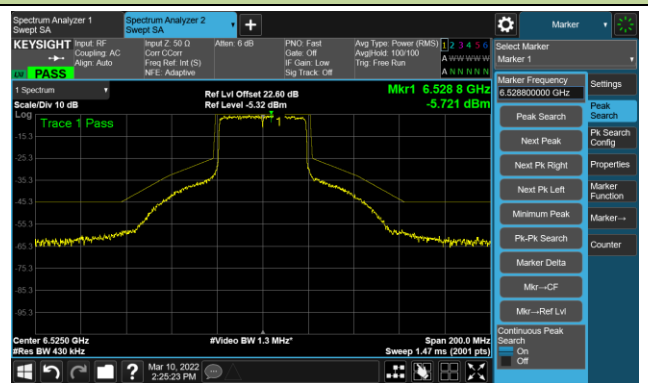

The Reference Level

The Mask Data

Channel 51 (6205MHz)

The Reference Level

The Mask Data

Channel 91 (6405MHz)

The Reference Level

The Mask Data

802.11ax-HE40 Ant 2

Channel 99 (6445MHz)

The Reference Level

The Mask Data

Channel 107 (6485MHz)

The Reference Level

The Mask Data

Channel 115 (6525MHz)

The Reference Level

The Mask Data

802.11ax-HE40 Ant 2

Channel 123 (6565MHz)

The Reference Level

The Mask Data

Channel 147 (6685MHz)

The Reference Level

The Mask Data

Channel 187 (6885MHz)

The Reference Level

The Mask Data

802.11ax-HE40 Ant 2

Channel 195 (6925MHz)

The Reference Level

The Mask Data