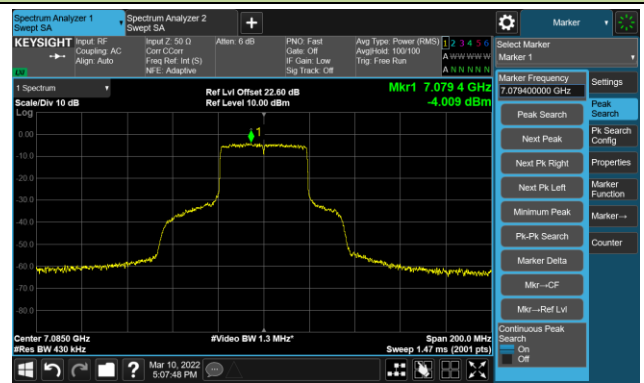

The Mask Data

Channel 187 (6885MHz)

The Reference Level

The Mask Data

802.11ax-HE40 Ant 2

Channel 195 (6925MHz)

The Reference Level

The Mask Data

Channel 211 (7005MHz)

The Reference Level

The Mask Data

Channel 227 (7085MHz)

The Reference Level

The Mask Data

802.11ax-HE80 Ant 2

Channel 07 (5985MHz)

The Reference Level

The Mask Data

Channel 55 (6225MHz)

The Reference Level

The Mask Data

Channel 87 (6385MHz)

The Reference Level

The Mask Data