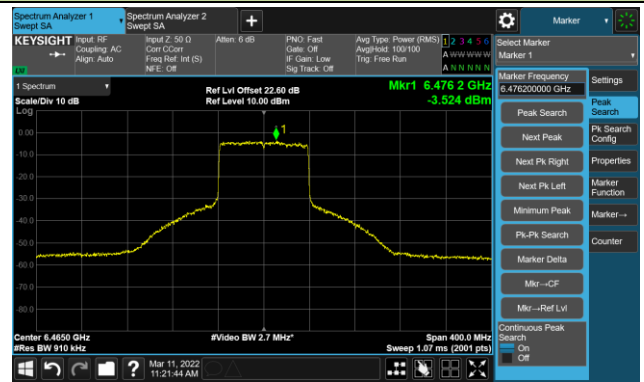

Channel 211 (7005MHz)

The Reference Level

The Mask Data

Channel 227 (7085MHz)

The Reference Level

The Mask Data

802.11ax-HE80 Ant 2

Channel 07 (5985MHz)

The Reference Level

The Mask Data

Channel 55 (6225MHz)

The Reference Level

The Mask Data

Channel 87 (6385MHz)

The Reference Level

The Mask Data

802.11ax-HE80 Ant 2

Channel 103 (6465MHz)

The Reference Level

The Mask Data

Channel 119 (6545MHz)

The Reference Level

The Mask Data

Channel 135 (6625MHz)