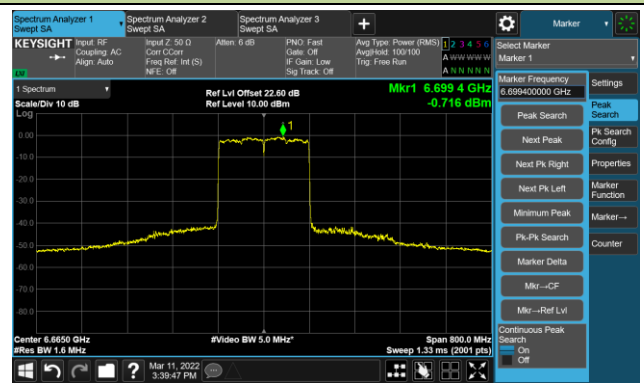

Channel 215 (7025MHz)

The Reference Level

The Mask Data

802.11ax-HE160 Ant 2

Channel 15 (6025MHz)

The Reference Level

The Mask Data

Channel 47 (6185MHz)

The Reference Level

The Mask Data

Channel 79 (6345MHz)

The Reference Level

The Mask Data

802.11ax-HE160 Ant 2

Channel 111 (6505MHz)

The Reference Level

The Mask Data

Channel 143 (6665MHz)

The Reference Level

The Mask Data

Channel 175 (6825MHz)

The Reference Level

The Mask Data

802.11ax-HE160 Ant 2

Channel 207 (6985MHz)

The Reference Level

The Mask Data

802.11a - Ant 3

Channel 01 (5955MHz)

The Reference Level

The Mask Data

Channel 49 (6195MHz)