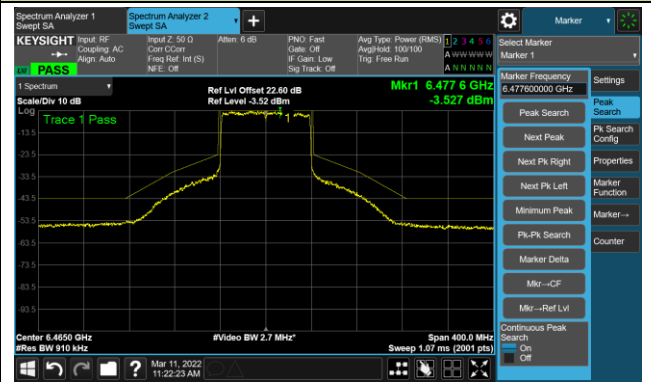

Channel 211 (7005MHz)

The Reference Level

The Mask Data

Channel 227 (7085MHz)

The Reference Level

The Mask Data

802.11ax-HE80 Ant 2

Channel 07 (5985MHz)

The Reference Level

The Mask Data

Channel 55 (6225MHz)

The Reference Level

The Mask Data

Channel 87 (6385MHz)

The Reference Level

The Mask Data

802.11ax-HE80 Ant 2

Channel 103 (6465MHz)

The Reference Level

The Mask Data

Channel 119 (6545MHz)

The Reference Level

The Mask Data

Channel 135 (6625MHz)

The Reference Level

The Mask Data

802.11ax-HE80 Ant 2

Channel 151 (6705MHz)

The Reference Level

The Mask Data

Channel 167 (6785MHz)

The Reference Level