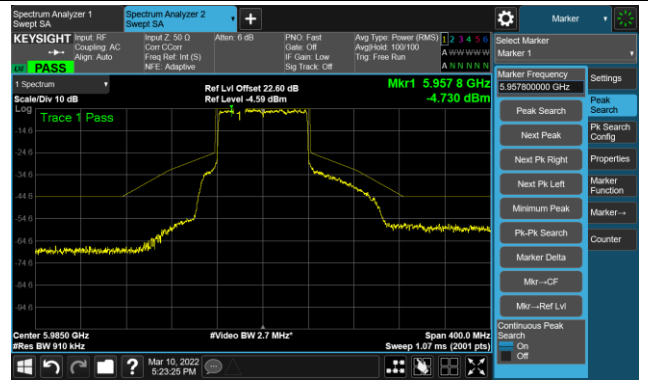

The Mask Data

Channel 187 (6885MHz)

The Reference Level

The Mask Data

802.11ax-HE40 Ant 2

Channel 195 (6925MHz)

The Reference Level

The Mask Data

Channel 211 (7005MHz)

The Reference Level

The Mask Data

Channel 227 (7085MHz)

The Reference Level

The Mask Data

802.11ax-HE80 Ant 2

Channel 07 (5985MHz)

The Reference Level

The Mask Data

Channel 55 (6225MHz)

The Reference Level

The Mask Data

Channel 87 (6385MHz)

The Reference Level

The Mask Data