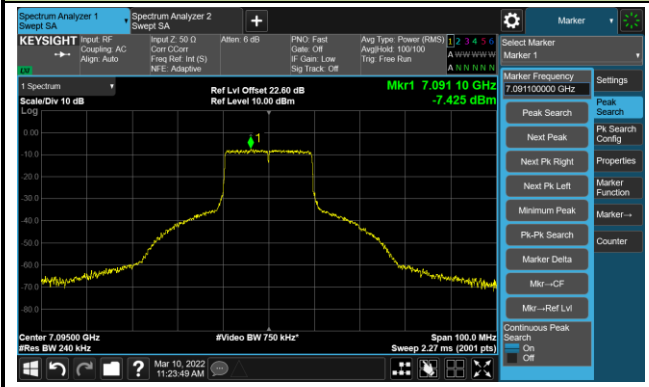

The Reference Level

The Mask Data

802.11ax-HE20 Ant 2

Channel 229 (7095MHz)

The Reference Level

The Mask Data

802.11ax-HE40 Ant 2

Channel 03 (5965MHz)

The Reference Level

The Mask Data

Channel 51 (6205MHz)

The Reference Level

The Mask Data

Channel 91 (6405MHz)

The Reference Level

The Mask Data