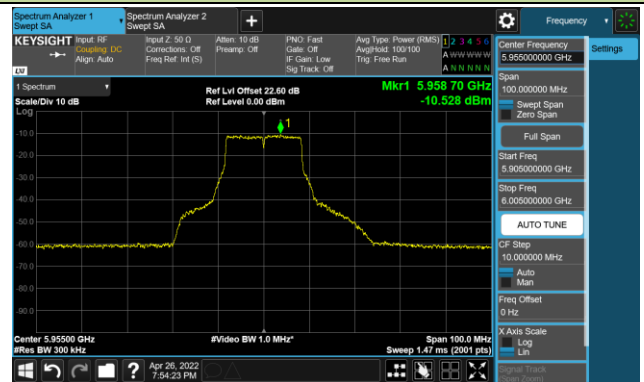

The Mask Data

Channel 143 (6665MHz)

The Reference Level

The Mask Data

Channel 175 (6825MHz)

The Reference Level

The Mask Data

802.11ax-HE160 Ant 2

Channel 207 (6985MHz)

The Reference Level

The Mask Data

802.11a - Ant 3

Channel 01 (5955MHz)

The Reference Level

The Mask Data

Channel 49 (6195MHz)

The Reference Level

The Mask Data

Channel 93 (6415MHz)

The Reference Level

The Mask Data