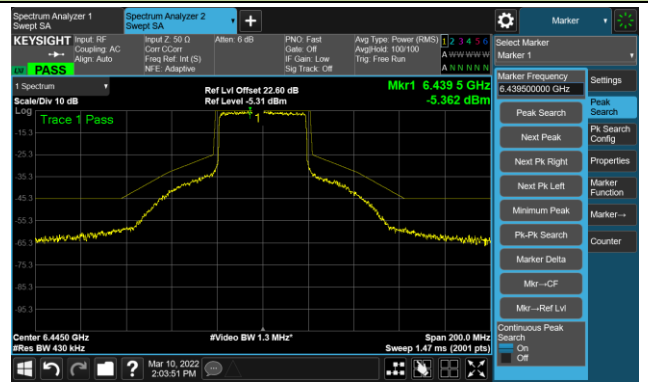

The Reference Level

The Mask Data

802.11ax-HE20 Ant 2

Channel 229 (7095MHz)

The Reference Level

The Mask Data

802.11ax-HE40 Ant 2

Channel 03 (5965MHz)

The Reference Level

The Mask Data

Channel 51 (6205MHz)

The Reference Level

The Mask Data

Channel 91 (6405MHz)

The Reference Level

The Mask Data

802.11ax-HE40 Ant 2

Channel 99 (6445MHz)

The Reference Level

The Mask Data

Channel 107 (6485MHz)

The Reference Level

The Mask Data

Channel 115 (6525MHz)

The Reference Level

The Mask Data

802.11ax-HE40 Ant 2

Channel 123 (6565MHz)

The Reference Level

The Mask Data

Channel 147 (6685MHz)

The Reference Level