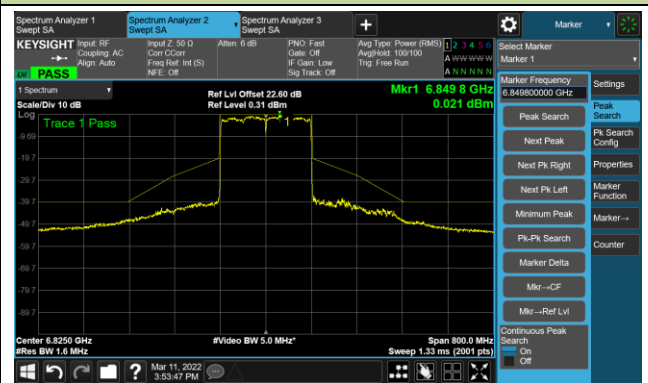

The Reference Level

The Mask Data

Channel 79 (6345MHz)

The Reference Level

The Mask Data

802.11ax-HE160 Ant 2

Channel 111 (6505MHz)

The Reference Level

The Mask Data

Channel 143 (6665MHz)

The Reference Level

The Mask Data

Channel 175 (6825MHz)

The Reference Level

The Mask Data

802.11ax-HE160 Ant 2

Channel 207 (6985MHz)

The Reference Level

The Mask Data

802.11a - Ant 3

Channel 01 (5955MHz)

The Reference Level

The Mask Data

Channel 49 (6195MHz)

The Reference Level

The Mask Data

Channel 93 (6415MHz)

The Reference Level

The Mask Data