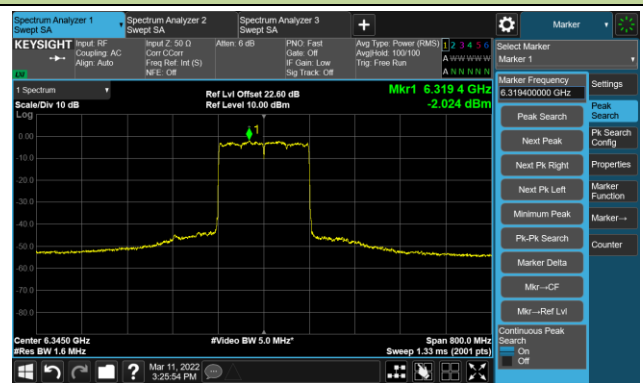

Channel 215 (7025MHz)

The Reference Level

The Mask Data

802.11ax-HE160 Ant 2

Channel 15 (6025MHz)

The Reference Level

The Mask Data

Channel 47 (6185MHz)

The Reference Level

The Mask Data

Channel 79 (6345MHz)

The Reference Level

The Mask Data

802.11ax-HE160 Ant 2

Channel 111 (6505MHz)

The Reference Level

The Mask Data

Channel 143 (6665MHz)

The Reference Level

The Mask Data

Channel 175 (6825MHz)

The Reference Level

The Mask Data

802.11ax-HE160 Ant 2

Channel 207 (6985MHz)

The Reference Level

The Mask Data

802.11a - Ant 3

Channel 01 (5955MHz)

The Reference Level

The Mask Data

Channel 49 (6195MHz)