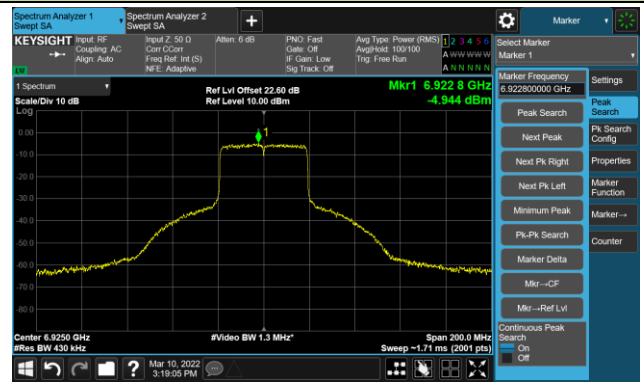

The Reference Level

The Mask Data

802.11ax-HE40 Ant 2

Channel 123 (6565MHz)

The Reference Level

The Mask Data

Channel 147 (6685MHz)

The Reference Level

The Mask Data

Channel 187 (6885MHz)

The Reference Level

The Mask Data

802.11ax-HE40 Ant 2

Channel 195 (6925MHz)

The Reference Level

The Mask Data

Channel 211 (7005MHz)

The Reference Level

The Mask Data

Channel 227 (7085MHz)

The Reference Level

The Mask Data

802.11ax-HE80 Ant 2

Channel 07 (5985MHz)

The Reference Level

The Mask Data

Channel 55 (6225MHz)

The Reference Level

The Mask Data

Channel 87 (6385MHz)

The Reference Level

The Mask Data