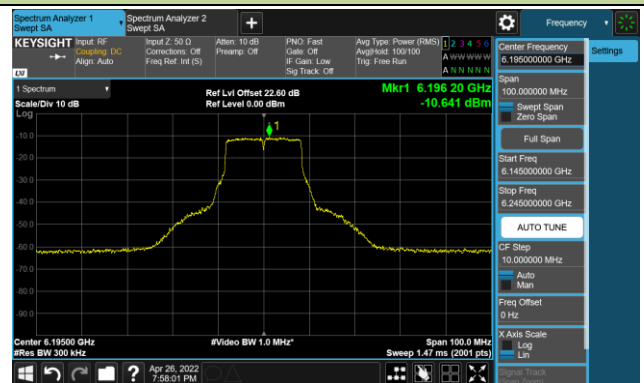

The Mask Data

Channel 143 (6665MHz)

The Reference Level

The Mask Data

Channel 175 (6825MHz)

The Reference Level

The Mask Data

802.11ax-HE160 Ant 2

Channel 207 (6985MHz)

The Reference Level

The Mask Data

802.11a - Ant 3

Channel 01 (5955MHz)

The Reference Level

The Mask Data

Channel 49 (6195MHz)

The Reference Level

The Mask Data

Channel 93 (6415MHz)

The Reference Level

The Mask Data