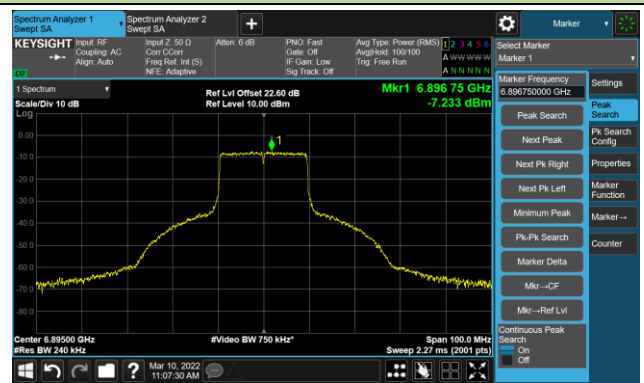

802.11ax-HE20 Ant 2

Channel 185 (6875MHz)

The Reference Level

The Mask Data

Channel 189 (6895MHz)

The Reference Level

The Mask Data

Channel 209 (6995MHz)

The Reference Level

The Mask Data

802.11ax-HE20 Ant 2

Channel 229 (7095MHz)

The Reference Level

The Mask Data

802.11ax-HE40 Ant 2

Channel 03 (5965MHz)

The Reference Level

The Mask Data

Channel 51 (6205MHz)

The Reference Level

The Mask Data

Channel 91 (6405MHz)

The Reference Level

The Mask Data