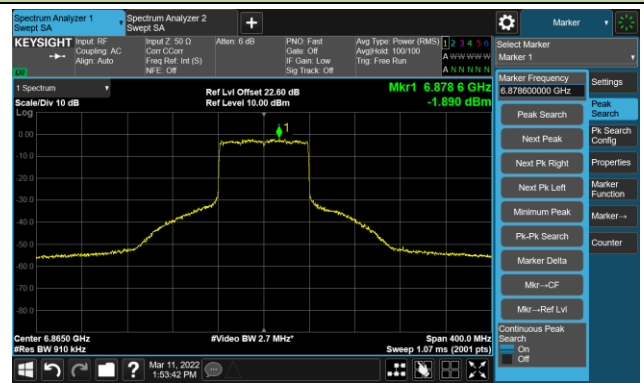

802.11ax-HE80 Ant 2

Channel 103 (6465MHz)

The Reference Level

The Mask Data

Channel 119 (6545MHz)

The Reference Level

The Mask Data

Channel 135 (6625MHz)

The Reference Level

The Mask Data

802.11ax-HE80 Ant 2

Channel 151 (6705MHz)

The Reference Level

The Mask Data

Channel 167 (6785MHz)

The Reference Level

The Mask Data

Channel 183 (6865MHz)

The Reference Level

The Mask Data

802.11ax-HE80 Ant 2

Channel 199 (6945MHz)

The Reference Level

The Mask Data