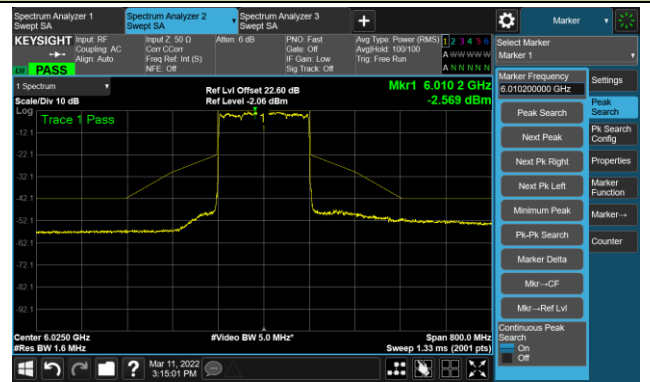

The Mask Data

Channel 183 (6865MHz)

The Reference Level

The Mask Data

802.11ax-HE80 Ant 2

Channel 199 (6945MHz)

The Reference Level

The Mask Data

Channel 215 (7025MHz)

The Reference Level

The Mask Data

802.11ax-HE160 Ant 2

Channel 15 (6025MHz)

The Reference Level

The Mask Data

Channel 47 (6185MHz)

The Reference Level

The Mask Data

Channel 79 (6345MHz)

The Reference Level

The Mask Data

802.11ax-HE160 Ant 2

Channel 111 (6505MHz)

The Reference Level