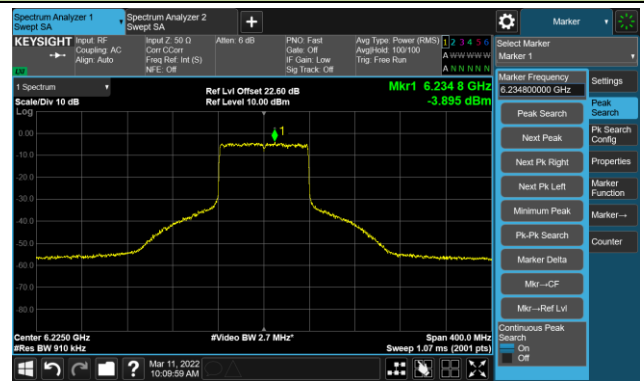

Channel 211 (7005MHz)

The Reference Level

The Mask Data

Channel 227 (7085MHz)

The Reference Level

The Mask Data

802.11ax-HE80 Ant 2

Channel 07 (5985MHz)

The Reference Level

The Mask Data

Channel 55 (6225MHz)

The Reference Level

The Mask Data

Channel 87 (6385MHz)

The Reference Level

The Mask Data

802.11ax-HE80 Ant 2

Channel 103 (6465MHz)

The Reference Level

The Mask Data

Channel 119 (6545MHz)

The Reference Level

The Mask Data

Channel 135 (6625MHz)

The Reference Level

The Mask Data

802.11ax-HE80 Ant 2

Channel 151 (6705MHz)

The Reference Level

The Mask Data

Channel 167 (6785MHz)

The Reference Level