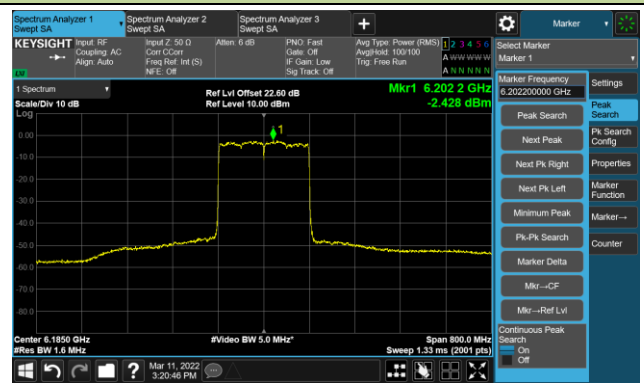

Channel 167 (6785MHz)

The Reference Level

The Mask Data

Channel 183 (6865MHz)

The Reference Level

The Mask Data

802.11ax-HE80 Ant 1

Channel 199 (6945MHz)

The Reference Level

The Mask Data

Channel 215 (7025MHz)

The Reference Level

The Mask Data

802.11ax-HE160 Ant 1

Channel 15 (6025MHz)

The Reference Level

The Mask Data

Channel 47 (6185MHz)

The Reference Level

The Mask Data

Channel 79 (6345MHz)

The Reference Level

The Mask Data

802.11ax-HE160 Ant 1

Channel 111 (6505MHz)

The Reference Level

The Mask Data

Channel 143 (6665MHz)

The Reference Level

The Mask Data

Channel 175 (6825MHz)

The Reference Level