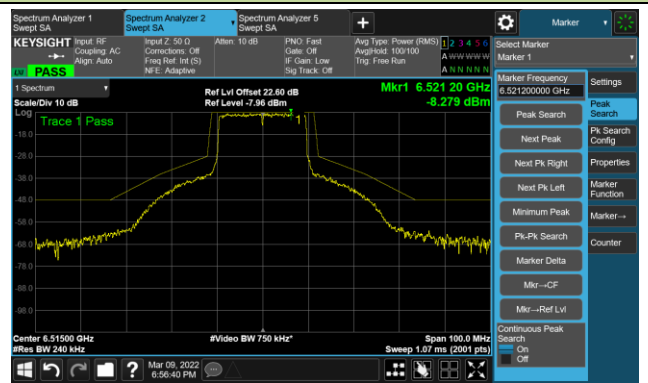

The Mask Data

Channel 49 (6195MHz)

The Reference Level

The Mask Data

Channel 93 (6415MHz)

The Reference Level

The Mask Data

802.11ax-HE20 Ant 2

Channel 97 (6435MHz)

The Reference Level

The Mask Data

Channel 105 (6475MHz)

The Reference Level

The Mask Data

Channel 113 (6515MHz)

The Reference Level

The Mask Data

802.11ax-HE20 Ant 2

Channel 117 (6535MHz)

The Reference Level

The Mask Data

Channel 149 (6695MHz)

The Reference Level

The Mask Data

Channel 181 (6855MHz)

The Reference Level

The Mask Data