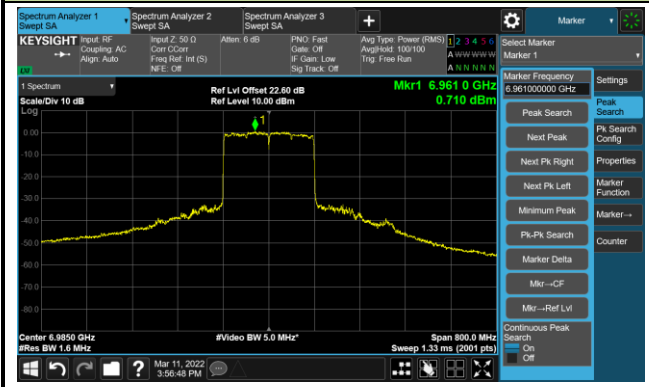

The Mask Data

Channel 47 (6185MHz)

The Reference Level

The Mask Data

Channel 79 (6345MHz)

The Reference Level

The Mask Data

802.11ax-HE160 Ant 1

Channel 111 (6505MHz)

The Reference Level

The Mask Data

Channel 143 (6665MHz)

The Reference Level

The Mask Data

Channel 175 (6825MHz)

The Reference Level

The Mask Data

802.11ax-HE160 Ant 1

Channel 207 (6985MHz)

The Reference Level

The Mask Data

802.11a - Ant 2

Channel 01 (5955MHz)

The Reference Level