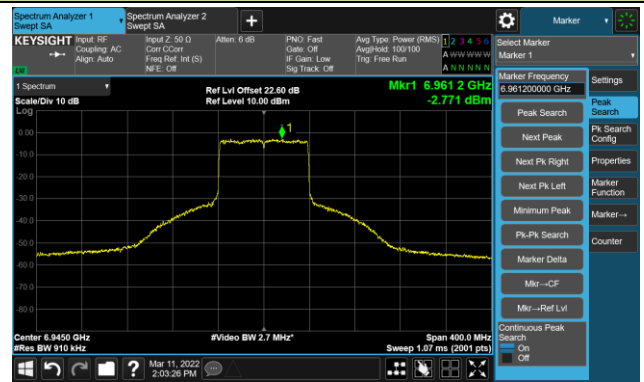

The Mask Data

Channel 135 (6625MHz)

The Reference Level

The Mask Data

802.11ax-HE80 Ant 1

Channel 151 (6705MHz)

The Reference Level

The Mask Data

Channel 167 (6785MHz)

The Reference Level

The Mask Data

Channel 183 (6865MHz)

The Reference Level

The Mask Data

802.11ax-HE80 Ant 1

Channel 199 (6945MHz)

The Reference Level

The Mask Data

Channel 215 (7025MHz)

The Reference Level

The Mask Data

802.11ax-HE160 Ant 1

Channel 15 (6025MHz)

The Reference Level

The Mask Data

Channel 47 (6185MHz)

The Reference Level

The Mask Data

Channel 79 (6345MHz)

The Reference Level

The Mask Data

802.11ax-HE160 Ant 1