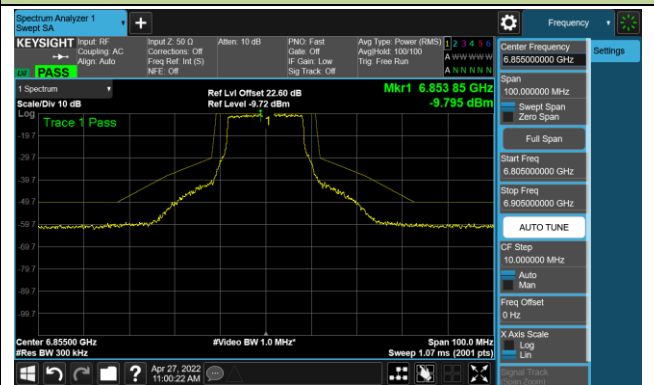

Channel 97 (6435MHz)

The Reference Level

The Mask Data

Channel 105 (6475MHz)

The Reference Level

The Mask Data

Channel 113 (6515MHz)

The Reference Level

The Mask Data

802.11a - Ant 2

Channel 117 (6535MHz)

The Reference Level

The Mask Data

Channel 149 (6695MHz)

The Reference Level

The Mask Data

Channel 181 (6855MHz)

The Reference Level

The Mask Data

802.11a - Ant 2

Channel 185 (6875MHz)

The Reference Level

The Mask Data

Channel 189 (6895MHz)