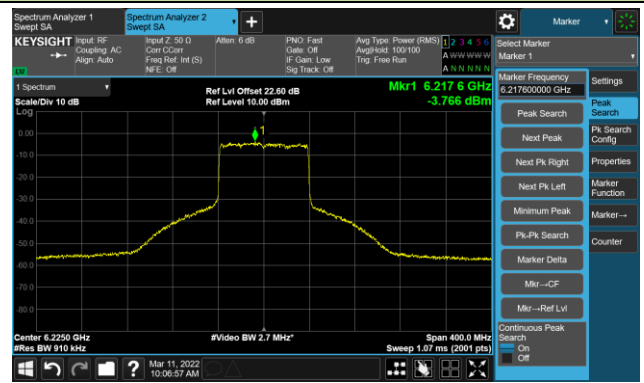

802.11ax-HE80 Ant 1

Channel 07 (5985MHz)

The Reference Level

The Mask Data

Channel 55 (6225MHz)

The Reference Level

The Mask Data

Channel 87 (6385MHz)

The Reference Level

The Mask Data

802.11ax-HE80 Ant 1

Channel 103 (6465MHz)

The Reference Level

The Mask Data

Channel 119 (6545MHz)

The Reference Level