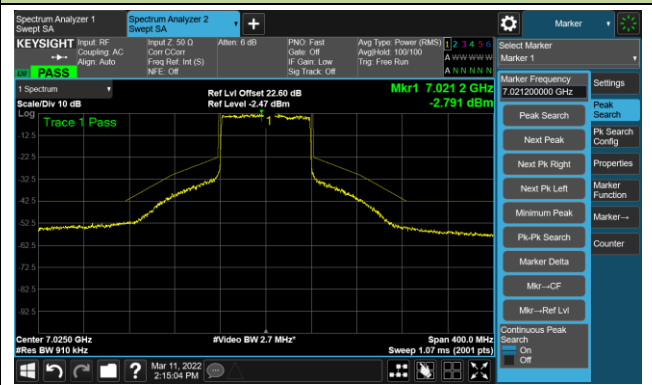

Channel 167 (6785MHz)

The Reference Level

The Mask Data

Channel 183 (6865MHz)

The Reference Level

The Mask Data

802.11ax-HE80 Ant 1

Channel 199 (6945MHz)

The Reference Level

The Mask Data

Channel 215 (7025MHz)

The Reference Level

The Mask Data

802.11ax-HE160 Ant 1

Channel 15 (6025MHz)

The Reference Level

The Mask Data

Channel 47 (6185MHz)

The Reference Level

The Mask Data

Channel 79 (6345MHz)

The Reference Level

The Mask Data

802.11ax-HE160 Ant 1

Channel 111 (6505MHz)

The Reference Level

The Mask Data

Channel 143 (6665MHz)

The Reference Level

The Mask Data

Channel 175 (6825MHz)

The Reference Level