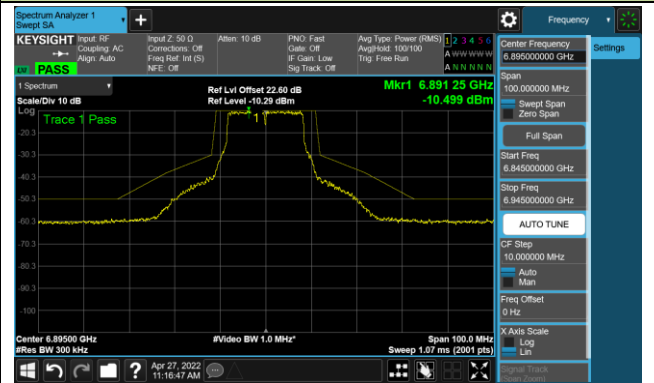

The Mask Data

802.11a - Ant 2

Channel 117 (6535MHz)

The Reference Level

The Mask Data

Channel 149 (6695MHz)

The Reference Level

The Mask Data

Channel 181 (6855MHz)

The Reference Level

The Mask Data

802.11a - Ant 2

Channel 185 (6875MHz)

The Reference Level

The Mask Data

Channel 189 (6895MHz)

The Reference Level

The Mask Data

Channel 209 (6995MHz)

The Reference Level

The Mask Data

802.11ax-HE20 - Ant 2

Channel 01 (5955MHz)

The Reference Level