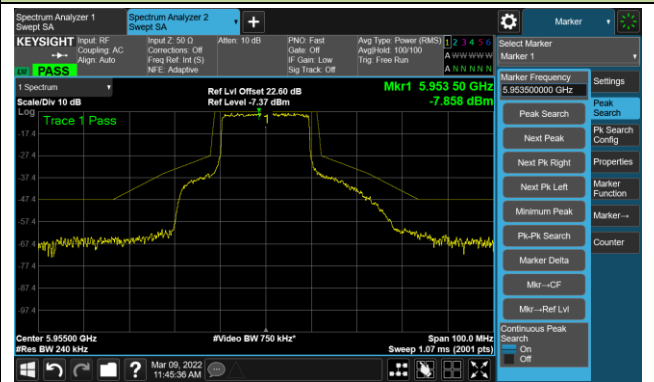

Channel 181 (6855MHz)

The Reference Level

The Mask Data

802.11a - Ant 2

Channel 185 (6875MHz)

The Reference Level

The Mask Data

Channel 189 (6895MHz)

The Reference Level

The Mask Data

Channel 209 (6995MHz)

The Reference Level

The Mask Data

802.11ax-HE20 - Ant 2

Channel 01 (5955MHz)

The Reference Level

The Mask Data

Channel 49 (6195MHz)

The Reference Level

The Mask Data

Channel 93 (6415MHz)

The Reference Level

The Mask Data

802.11ax-HE20 Ant 2

Channel 97 (6435MHz)

The Reference Level

The Mask Data

Channel 105 (6475MHz)

The Reference Level

The Mask Data

Channel 113 (6515MHz)

The Reference Level