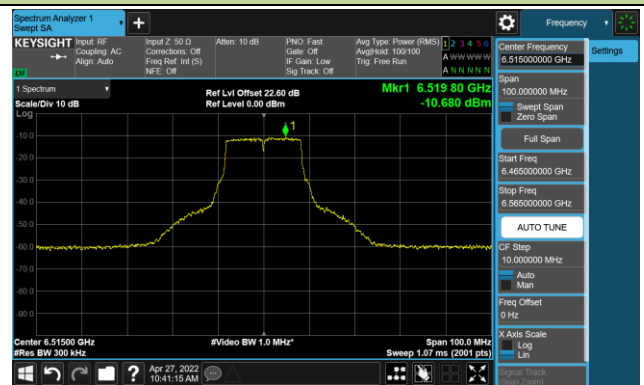

The Mask Data

Channel 49 (6195MHz)

The Reference Level

The Mask Data

Channel 93 (6415MHz)

The Reference Level

The Mask Data

802.11a - Ant 2

Channel 97 (6435MHz)

The Reference Level

The Mask Data

Channel 105 (6475MHz)

The Reference Level

The Mask Data

Channel 113 (6515MHz)

The Reference Level

The Mask Data

802.11a - Ant 2

Channel 117 (6535MHz)

The Reference Level

The Mask Data

Channel 149 (6695MHz)

The Reference Level

The Mask Data