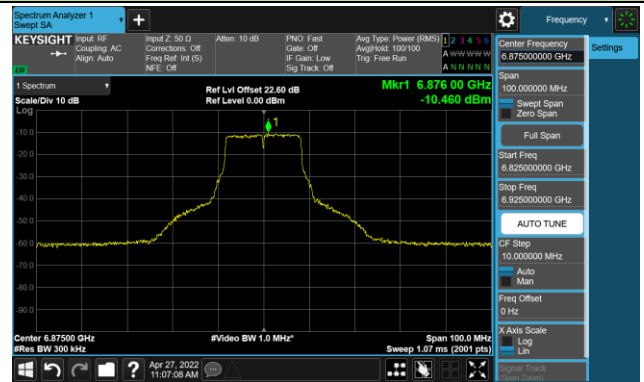

The Mask Data

802.11a - Ant 2

Channel 117 (6535MHz)

The Reference Level

The Mask Data

Channel 149 (6695MHz)

The Reference Level

The Mask Data

Channel 181 (6855MHz)

The Reference Level

The Mask Data

802.11a - Ant 2

Channel 185 (6875MHz)

The Reference Level

The Mask Data

Channel 189 (6895MHz)

The Reference Level

The Mask Data

Channel 209 (6995MHz)

The Reference Level

The Mask Data

802.11ax-HE20 - Ant 2

Channel 01 (5955MHz)

The Reference Level