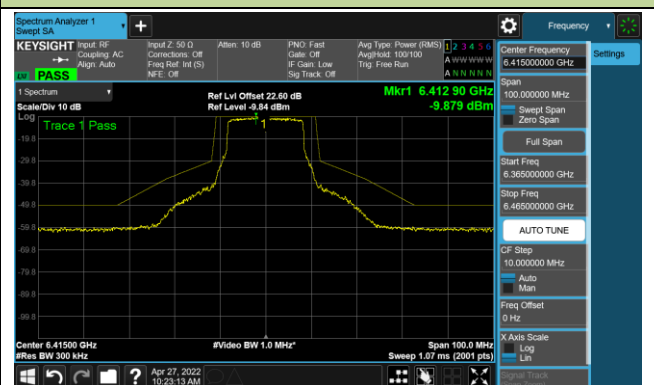

The Mask Data

802.11ax-HE160 Ant 1

Channel 207 (6985MHz)

The Reference Level

The Mask Data

802.11a - Ant 2

Channel 01 (5955MHz)

The Reference Level

The Mask Data

Channel 49 (6195MHz)

The Reference Level

The Mask Data

Channel 93 (6415MHz)

The Reference Level

The Mask Data

802.11a - Ant 2

Channel 97 (6435MHz)

The Reference Level

The Mask Data

Channel 105 (6475MHz)

The Reference Level

The Mask Data

Channel 113 (6515MHz)

The Reference Level