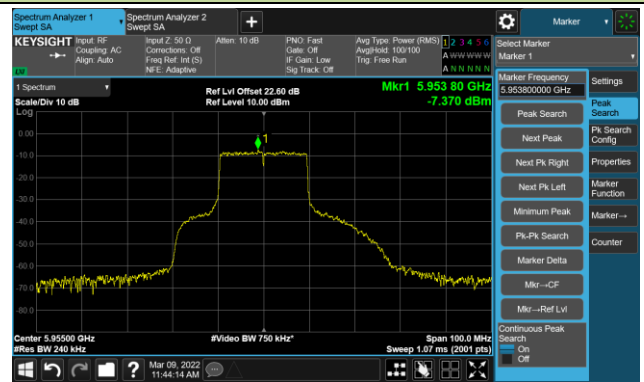

Channel 181 (6855MHz)

The Reference Level

The Mask Data

802.11a - Ant 2

Channel 185 (6875MHz)

The Reference Level

The Mask Data

Channel 189 (6895MHz)

The Reference Level

The Mask Data

Channel 209 (6995MHz)

The Reference Level

The Mask Data

802.11ax-HE20 - Ant 2

Channel 01 (5955MHz)

The Reference Level

The Mask Data

Channel 49 (6195MHz)

The Reference Level

The Mask Data

Channel 93 (6415MHz)

The Reference Level

The Mask Data

802.11ax-HE20 Ant 2

Channel 97 (6435MHz)

The Reference Level

The Mask Data

Channel 105 (6475MHz)

The Reference Level

The Mask Data

Channel 113 (6515MHz)

The Reference Level