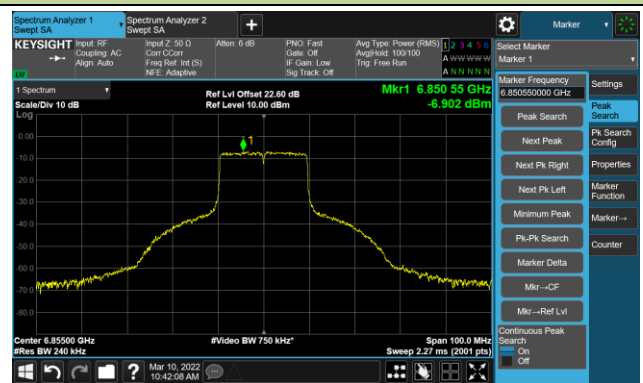

Channel 97 (6435MHz)

The Reference Level

The Mask Data

Channel 105 (6475MHz)

The Reference Level

The Mask Data

Channel 113 (6515MHz)

The Reference Level

The Mask Data

802.11ax-HE20 Ant 2

Channel 117 (6535MHz)

The Reference Level

The Mask Data

Channel 149 (6695MHz)

The Reference Level

The Mask Data

Channel 181 (6855MHz)

The Reference Level

The Mask Data