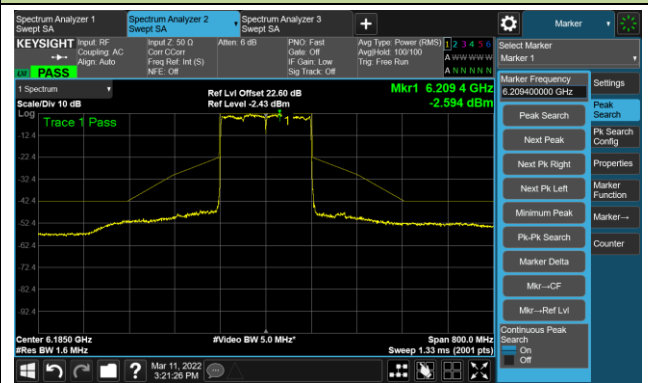

The Reference Level

The Mask Data

Channel 215 (7025MHz)

The Reference Level

The Mask Data

802.11ax-HE160 Ant 1

Channel 15 (6025MHz)

The Reference Level

The Mask Data

Channel 47 (6185MHz)

The Reference Level

The Mask Data

Channel 79 (6345MHz)

The Reference Level

The Mask Data

802.11ax-HE160 Ant 1

Channel 111 (6505MHz)

The Reference Level

The Mask Data

Channel 143 (6665MHz)

The Reference Level

The Mask Data

Channel 175 (6825MHz)

The Reference Level

The Mask Data

802.11ax-HE160 Ant 1

Channel 207 (6985MHz)

The Reference Level

The Mask Data

802.11a - Ant 2

Channel 01 (5955MHz)

The Reference Level