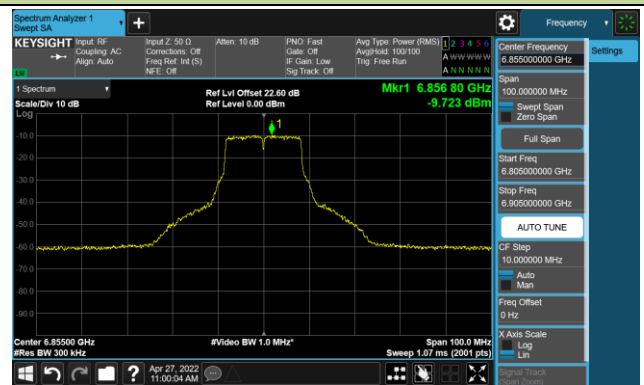

Channel 97 (6435MHz)

The Reference Level

The Mask Data

Channel 105 (6475MHz)

The Reference Level

The Mask Data

Channel 113 (6515MHz)

The Reference Level

The Mask Data

802.11a - Ant 2

Channel 117 (6535MHz)

The Reference Level

The Mask Data

Channel 149 (6695MHz)

The Reference Level

The Mask Data

Channel 181 (6855MHz)

The Reference Level

The Mask Data

802.11a - Ant 2

Channel 185 (6875MHz)

The Reference Level

The Mask Data

Channel 189 (6895MHz)