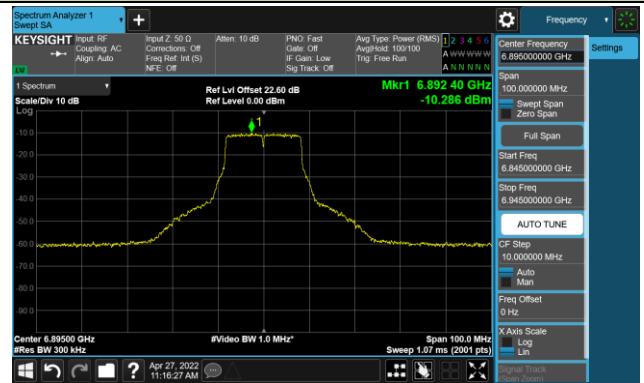

The Mask Data

802.11a - Ant 2

Channel 117 (6535MHz)

The Reference Level

The Mask Data

Channel 149 (6695MHz)

The Reference Level

The Mask Data

Channel 181 (6855MHz)

The Reference Level

The Mask Data

802.11a - Ant 2

Channel 185 (6875MHz)

The Reference Level

The Mask Data

Channel 189 (6895MHz)

The Reference Level

The Mask Data

Channel 209 (6995MHz)

The Reference Level

The Mask Data

802.11ax-HE20 - Ant 2

Channel 01 (5955MHz)

The Reference Level