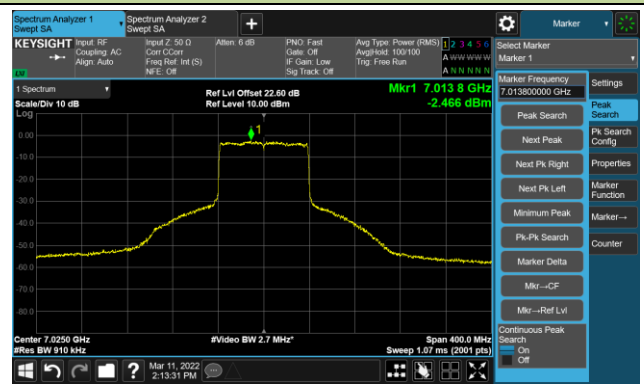

Channel 167 (6785MHz)

The Reference Level

The Mask Data

Channel 183 (6865MHz)

The Reference Level

The Mask Data

802.11ax-HE80 Ant 1

Channel 199 (6945MHz)

The Reference Level

The Mask Data

Channel 215 (7025MHz)

The Reference Level

The Mask Data

802.11ax-HE160 Ant 1

Channel 15 (6025MHz)

The Reference Level

The Mask Data

Channel 47 (6185MHz)

The Reference Level

The Mask Data

Channel 79 (6345MHz)

The Reference Level

The Mask Data

802.11ax-HE160 Ant 1

Channel 111 (6505MHz)

The Reference Level

The Mask Data

Channel 143 (6665MHz)

The Reference Level

The Mask Data

Channel 175 (6825MHz)

The Reference Level