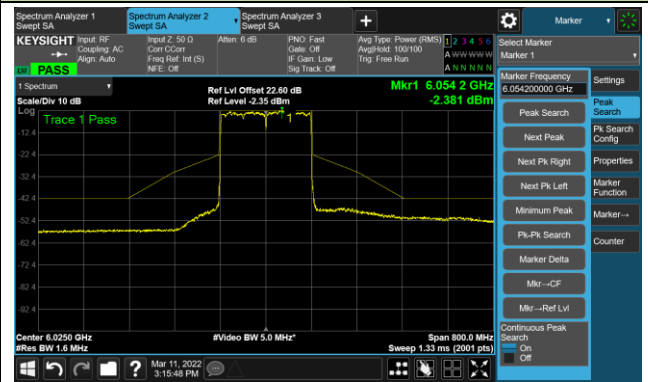

Channel 167 (6785MHz)

The Reference Level

The Mask Data

Channel 183 (6865MHz)

The Reference Level

The Mask Data

802.11ax-HE80 Ant 1

Channel 199 (6945MHz)

The Reference Level

The Mask Data

Channel 215 (7025MHz)

The Reference Level

The Mask Data

802.11ax-HE160 Ant 1

Channel 15 (6025MHz)

The Reference Level

The Mask Data

Channel 47 (6185MHz)

The Reference Level

The Mask Data

Channel 79 (6345MHz)

The Reference Level

The Mask Data

802.11ax-HE160 Ant 1

Channel 111 (6505MHz)

The Reference Level

The Mask Data

Channel 143 (6665MHz)

The Reference Level

The Mask Data

Channel 175 (6825MHz)

The Reference Level