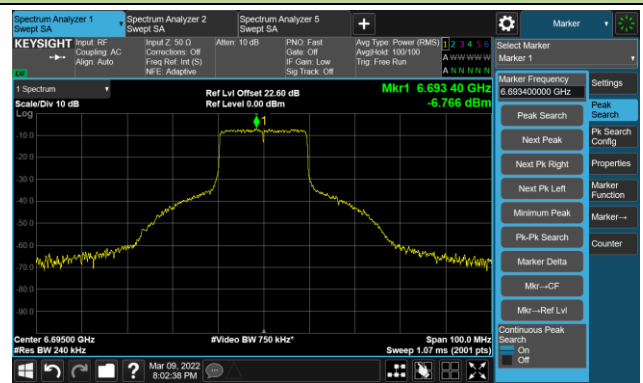

Channel 97 (6435MHz)

The Reference Level

The Mask Data

Channel 105 (6475MHz)

The Reference Level

The Mask Data

Channel 113 (6515MHz)

The Reference Level

The Mask Data

802.11ax-HE20 Ant 2

Channel 117 (6535MHz)

The Reference Level

The Mask Data

Channel 149 (6695MHz)

The Reference Level

The Mask Data

Channel 181 (6855MHz)

The Reference Level

The Mask Data