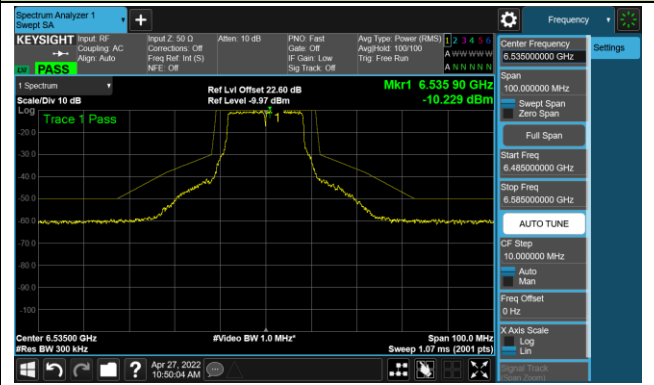

Channel 97 (6435MHz)

The Reference Level

The Mask Data

Channel 105 (6475MHz)

The Reference Level

The Mask Data

Channel 113 (6515MHz)

The Reference Level

The Mask Data

802.11a - Ant 2

Channel 117 (6535MHz)

The Reference Level

The Mask Data

Channel 149 (6695MHz)

The Reference Level

The Mask Data

Channel 181 (6855MHz)

The Reference Level

The Mask Data

802.11a - Ant 2

Channel 185 (6875MHz)

The Reference Level

The Mask Data

Channel 189 (6895MHz)

The Reference Level

The Mask Data

Channel 209 (6995MHz)

The Reference Level

The Mask Data

802.11ax-HE20 - Ant 2

Channel 01 (5955MHz)

The Reference Level