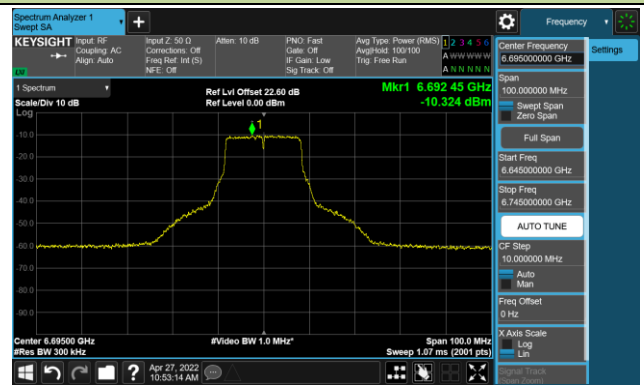

Channel 97 (6435MHz)

The Reference Level

The Mask Data

Channel 105 (6475MHz)

The Reference Level

The Mask Data

Channel 113 (6515MHz)

The Reference Level

The Mask Data

802.11a - Ant 2

Channel 117 (6535MHz)

The Reference Level

The Mask Data

Channel 149 (6695MHz)

The Reference Level

The Mask Data

Channel 181 (6855MHz)

The Reference Level

The Mask Data

802.11a - Ant 2

Channel 185 (6875MHz)

The Reference Level

The Mask Data

Channel 189 (6895MHz)