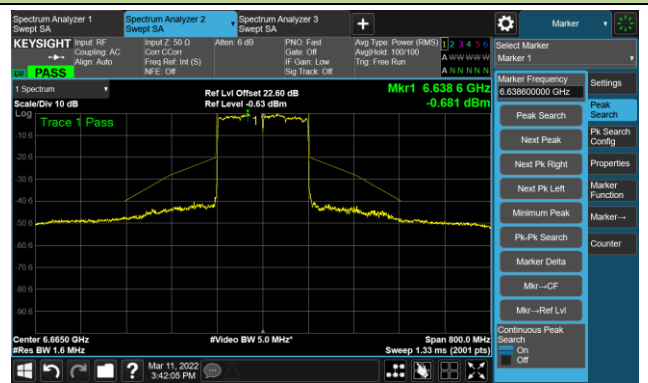

The Mask Data

Channel 47 (6185MHz)

The Reference Level

The Mask Data

Channel 79 (6345MHz)

The Reference Level

The Mask Data

802.11ax-HE160 Ant 1

Channel 111 (6505MHz)

The Reference Level

The Mask Data

Channel 143 (6665MHz)

The Reference Level

The Mask Data

Channel 175 (6825MHz)

The Reference Level

The Mask Data

802.11ax-HE160 Ant 1

Channel 207 (6985MHz)

The Reference Level

The Mask Data

802.11a - Ant 2

Channel 01 (5955MHz)

The Reference Level

The Mask Data

Channel 49 (6195MHz)

The Reference Level

The Mask Data

Channel 93 (6415MHz)

The Reference Level

The Mask Data

802.11a - Ant 2