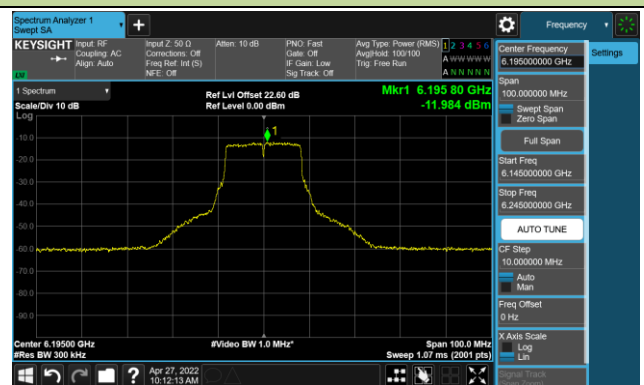

Channel 111 (6505MHz)

The Reference Level

The Mask Data

Channel 143 (6665MHz)

The Reference Level

The Mask Data

Channel 175 (6825MHz)

The Reference Level

The Mask Data

802.11ax-HE160 Ant 1

Channel 207 (6985MHz)

The Reference Level

The Mask Data

802.11a - Ant 2

Channel 01 (5955MHz)

The Reference Level

The Mask Data

Channel 49 (6195MHz)

The Reference Level

The Mask Data

Channel 93 (6415MHz)

The Reference Level

The Mask Data

802.11a - Ant 2