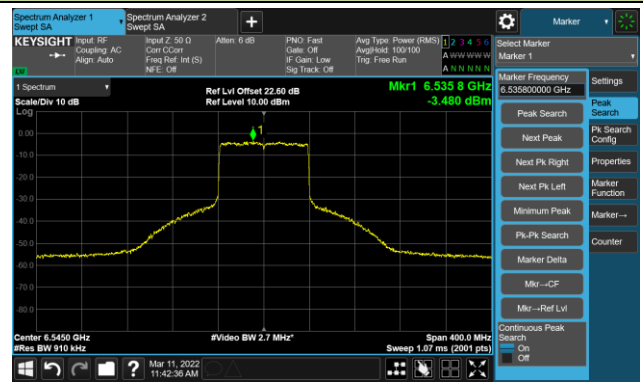

The Reference Level

The Mask Data

802.11ax-HE80 Ant 1

Channel 103 (6465MHz)

The Reference Level

The Mask Data

Channel 119 (6545MHz)

The Reference Level

The Mask Data

Channel 135 (6625MHz)

The Reference Level

The Mask Data

802.11ax-HE80 Ant 1

Channel 151 (6705MHz)

The Reference Level

The Mask Data

Channel 167 (6785MHz)

The Reference Level

The Mask Data

Channel 183 (6865MHz)

The Reference Level

The Mask Data

802.11ax-HE80 Ant 1

Channel 199 (6945MHz)