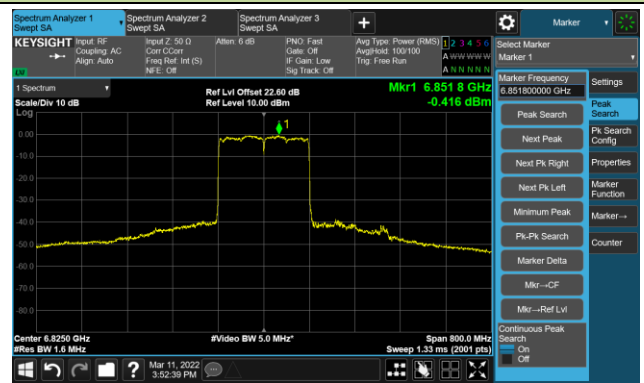

The Mask Data

Channel 47 (6185MHz)

The Reference Level

The Mask Data

Channel 79 (6345MHz)

The Reference Level

The Mask Data

802.11ax-HE160 Ant 1

Channel 111 (6505MHz)

The Reference Level

The Mask Data

Channel 143 (6665MHz)

The Reference Level

The Mask Data

Channel 175 (6825MHz)

The Reference Level

The Mask Data

802.11ax-HE160 Ant 1

Channel 207 (6985MHz)

The Reference Level

The Mask Data

802.11a - Ant 2

Channel 01 (5955MHz)

The Reference Level