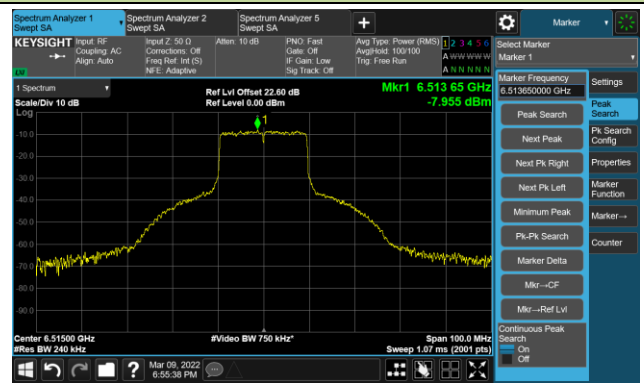

The Mask Data

Channel 49 (6195MHz)

The Reference Level

The Mask Data

Channel 93 (6415MHz)

The Reference Level

The Mask Data

802.11ax-HE20 Ant 2

Channel 97 (6435MHz)

The Reference Level

The Mask Data

Channel 105 (6475MHz)

The Reference Level

The Mask Data

Channel 113 (6515MHz)

The Reference Level

The Mask Data

802.11ax-HE20 Ant 2

Channel 117 (6535MHz)

The Reference Level

The Mask Data

Channel 149 (6695MHz)

The Reference Level

The Mask Data

Channel 181 (6855MHz)

The Reference Level

The Mask Data