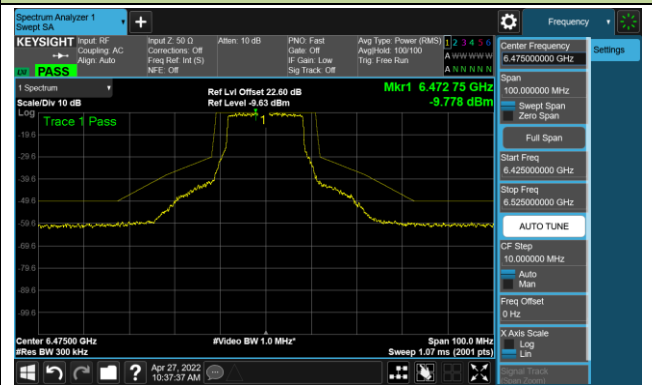

The Mask Data

Channel 49 (6195MHz)

The Reference Level

The Mask Data

Channel 93 (6415MHz)

The Reference Level

The Mask Data

802.11a - Ant 2

Channel 97 (6435MHz)

The Reference Level

The Mask Data

Channel 105 (6475MHz)

The Reference Level

The Mask Data

Channel 113 (6515MHz)

The Reference Level

The Mask Data

802.11a - Ant 2

Channel 117 (6535MHz)

The Reference Level

The Mask Data

Channel 149 (6695MHz)

The Reference Level

The Mask Data

Channel 181 (6855MHz)

The Reference Level

The Mask Data

802.11a - Ant 2

Channel 185 (6875MHz)

The Reference Level

The Mask Data

Channel 189 (6895MHz)