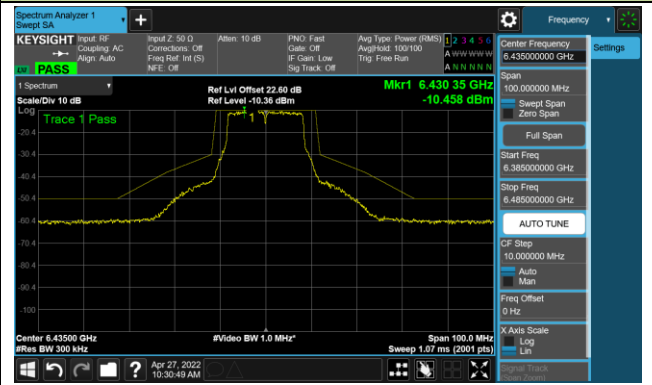

The Mask Data

802.11ax-HE160 Ant 1

Channel 207 (6985MHz)

The Reference Level

The Mask Data

802.11a - Ant 2

Channel 01 (5955MHz)

The Reference Level

The Mask Data

Channel 49 (6195MHz)

The Reference Level

The Mask Data

Channel 93 (6415MHz)

The Reference Level

The Mask Data

802.11a - Ant 2

Channel 97 (6435MHz)

The Reference Level

The Mask Data

Channel 105 (6475MHz)

The Reference Level

The Mask Data

Channel 113 (6515MHz)

The Reference Level

The Mask Data

802.11a - Ant 2

Channel 117 (6535MHz)

The Reference Level

The Mask Data

Channel 149 (6695MHz)

The Reference Level

The Mask Data