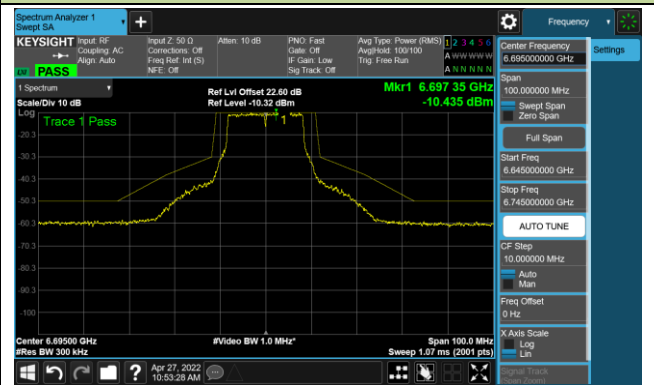

Channel 97 (6435MHz)

The Reference Level

The Mask Data

Channel 105 (6475MHz)

The Reference Level

The Mask Data

Channel 113 (6515MHz)

The Reference Level

The Mask Data

802.11a - Ant 2

Channel 117 (6535MHz)

The Reference Level

The Mask Data

Channel 149 (6695MHz)

The Reference Level

The Mask Data

Channel 181 (6855MHz)

The Reference Level

The Mask Data

802.11a - Ant 2

Channel 185 (6875MHz)

The Reference Level

The Mask Data

Channel 189 (6895MHz)

The Reference Level

The Mask Data

Channel 209 (6995MHz)

The Reference Level

The Mask Data

802.11ax-HE20 - Ant 2

Channel 01 (5955MHz)

The Reference Level