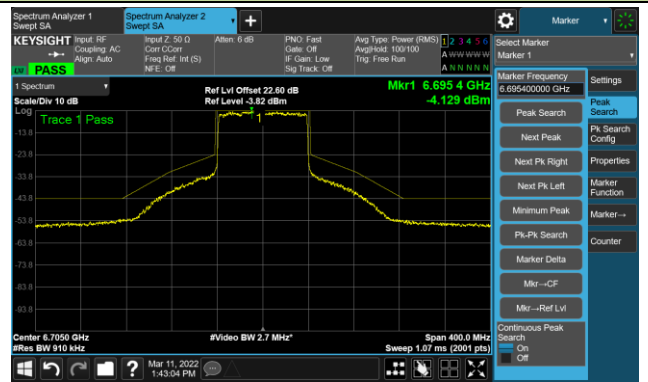

The Reference Level

The Mask Data

802.11ax-HE80 Ant 1

Channel 103 (6465MHz)

The Reference Level

The Mask Data

Channel 119 (6545MHz)

The Reference Level

The Mask Data

Channel 135 (6625MHz)

The Reference Level

The Mask Data

802.11ax-HE80 Ant 1

Channel 151 (6705MHz)

The Reference Level

The Mask Data

Channel 167 (6785MHz)

The Reference Level

The Mask Data

Channel 183 (6865MHz)

The Reference Level

The Mask Data

802.11ax-HE80 Ant 1

Channel 199 (6945MHz)

The Reference Level

The Mask Data

Channel 215 (7025MHz)

The Reference Level

The Mask Data

802.11ax-HE160 Ant 1

Channel 15 (6025MHz)

The Reference Level