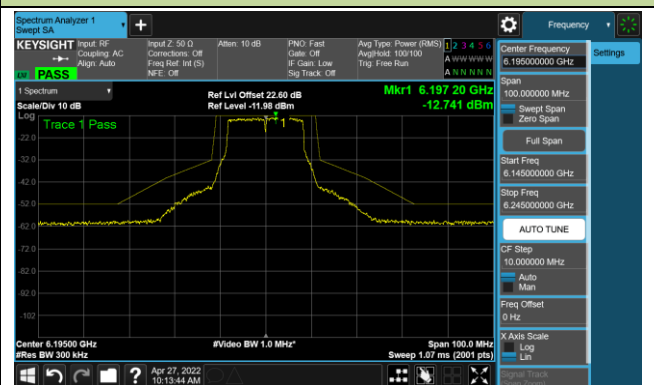

The Mask Data

802.11ax-HE160 Ant 1

Channel 207 (6985MHz)

The Reference Level

The Mask Data

802.11a - Ant 2

Channel 01 (5955MHz)

The Reference Level

The Mask Data

Channel 49 (6195MHz)

The Reference Level

The Mask Data

Channel 93 (6415MHz)

The Reference Level

The Mask Data

802.11a - Ant 2

Channel 97 (6435MHz)

The Reference Level

The Mask Data

Channel 105 (6475MHz)

The Reference Level

The Mask Data

Channel 113 (6515MHz)

The Reference Level