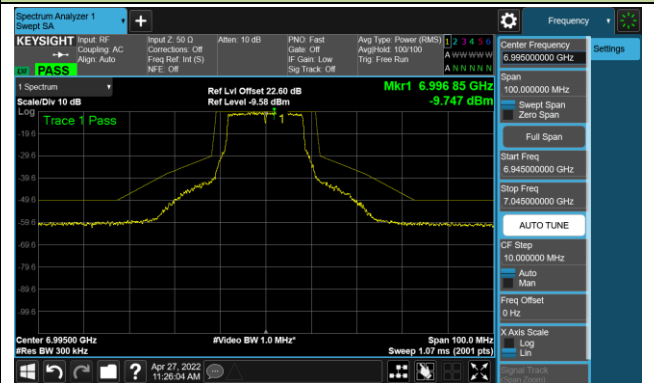

Channel 181 (6855MHz)

The Reference Level

The Mask Data

802.11a - Ant 2

Channel 185 (6875MHz)

The Reference Level

The Mask Data

Channel 189 (6895MHz)

The Reference Level

The Mask Data

Channel 209 (6995MHz)

The Reference Level

The Mask Data

802.11ax-HE20 - Ant 2

Channel 01 (5955MHz)

The Reference Level

The Mask Data

Channel 49 (6195MHz)

The Reference Level

The Mask Data

Channel 93 (6415MHz)

The Reference Level

The Mask Data

802.11ax-HE20 Ant 2

Channel 97 (6435MHz)

The Reference Level

The Mask Data

Channel 105 (6475MHz)

The Reference Level

The Mask Data

Channel 113 (6515MHz)

The Reference Level