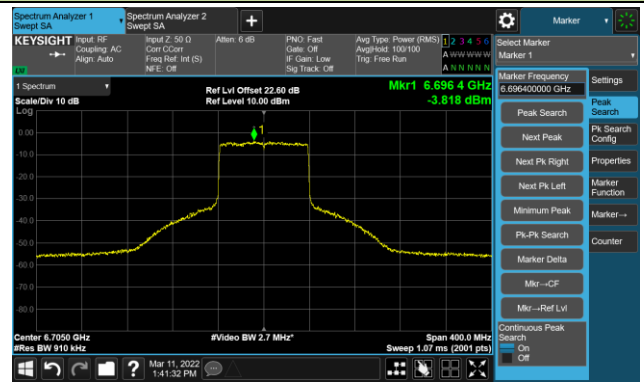

The Reference Level

The Mask Data

802.11ax-HE80 Ant 1

Channel 103 (6465MHz)

The Reference Level

The Mask Data

Channel 119 (6545MHz)

The Reference Level

The Mask Data

Channel 135 (6625MHz)

The Reference Level

The Mask Data

802.11ax-HE80 Ant 1

Channel 151 (6705MHz)

The Reference Level

The Mask Data

Channel 167 (6785MHz)

The Reference Level

The Mask Data

Channel 183 (6865MHz)

The Reference Level

The Mask Data

802.11ax-HE80 Ant 1

Channel 199 (6945MHz)

The Reference Level

The Mask Data

Channel 215 (7025MHz)

The Reference Level

The Mask Data

802.11ax-HE160 Ant 1

Channel 15 (6025MHz)

The Reference Level