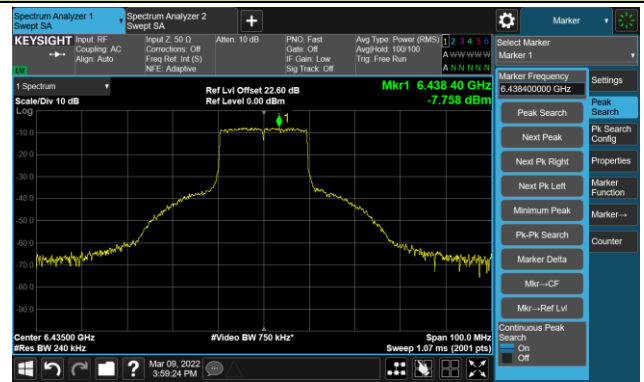

The Reference Level

The Mask Data

Channel 209 (6995MHz)

The Reference Level

The Mask Data

802.11ax-HE20 - Ant 2

Channel 01 (5955MHz)

The Reference Level

The Mask Data

Channel 49 (6195MHz)

The Reference Level

The Mask Data

Channel 93 (6415MHz)

The Reference Level

The Mask Data

802.11ax-HE20 Ant 2

Channel 97 (6435MHz)

The Reference Level

The Mask Data

Channel 105 (6475MHz)

The Reference Level

The Mask Data

Channel 113 (6515MHz)

The Reference Level

The Mask Data

802.11ax-HE20 Ant 2

Channel 117 (6535MHz)

The Reference Level

The Mask Data

Channel 149 (6695MHz)

The Reference Level

The Mask Data