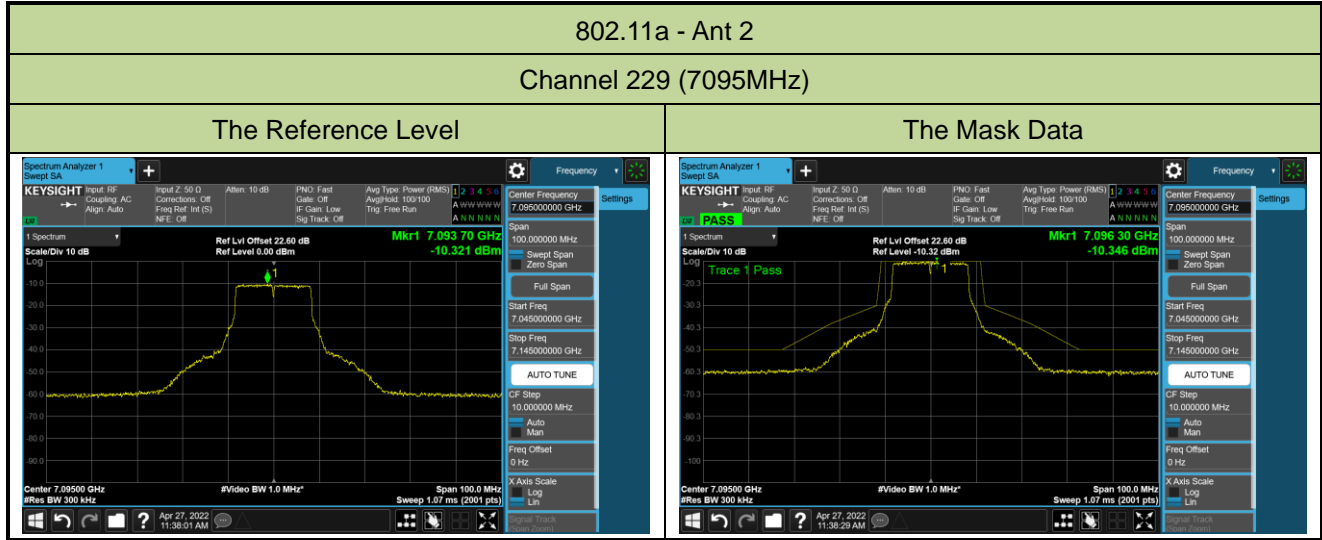

Channel 181 (6855MHz)

The Reference Level

The Mask Data

802.11a - Ant 2

Channel 185 (6875MHz)

The Reference Level

The Mask Data

Channel 189 (6895MHz)

The Reference Level

The Mask Data

Channel 209 (6995MHz)

The Reference Level

The Mask Data

802.11ax-HE20 - Ant 2

Channel 01 (5955MHz)

The Reference Level

The Mask Data

Channel 49 (6195MHz)

The Reference Level

The Mask Data

Channel 93 (6415MHz)

The Reference Level

The Mask Data

802.11ax-HE20 Ant 2

Channel 97 (6435MHz)

The Reference Level

The Mask Data

Channel 105 (6475MHz)

The Reference Level

The Mask Data

Channel 113 (6515MHz)

The Reference Level