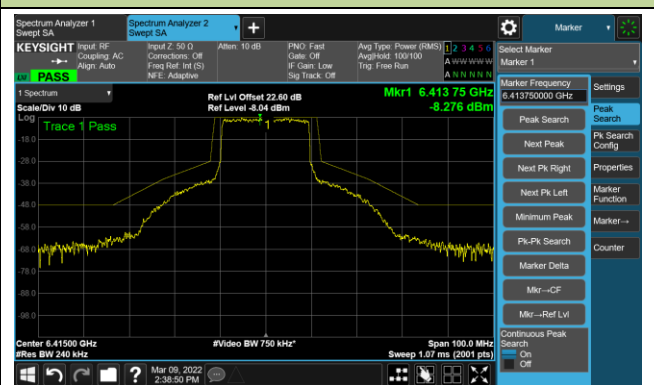

The Reference Level

The Mask Data

Channel 209 (6995MHz)

The Reference Level

The Mask Data

802.11ax-HE20 - Ant 2

Channel 01 (5955MHz)

The Reference Level

The Mask Data

Channel 49 (6195MHz)

The Reference Level

The Mask Data

Channel 93 (6415MHz)

The Reference Level

The Mask Data

802.11ax-HE20 Ant 2

Channel 97 (6435MHz)

The Reference Level

The Mask Data

Channel 105 (6475MHz)

The Reference Level

The Mask Data

Channel 113 (6515MHz)

The Reference Level

The Mask Data

802.11ax-HE20 Ant 2

Channel 117 (6535MHz)

The Reference Level

The Mask Data

Channel 149 (6695MHz)

The Reference Level

The Mask Data