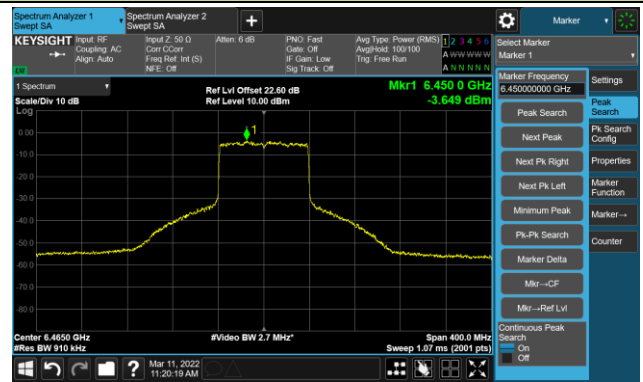

The Reference Level

The Mask Data

802.11ax-HE80 Ant 1

Channel 103 (6465MHz)

The Reference Level

The Mask Data

Channel 119 (6545MHz)

The Reference Level

The Mask Data

Channel 135 (6625MHz)

The Reference Level

The Mask Data

802.11ax-HE80 Ant 1

Channel 151 (6705MHz)

The Reference Level

The Mask Data

Channel 167 (6785MHz)

The Reference Level

The Mask Data

Channel 183 (6865MHz)

The Reference Level

The Mask Data

802.11ax-HE80 Ant 1

Channel 199 (6945MHz)