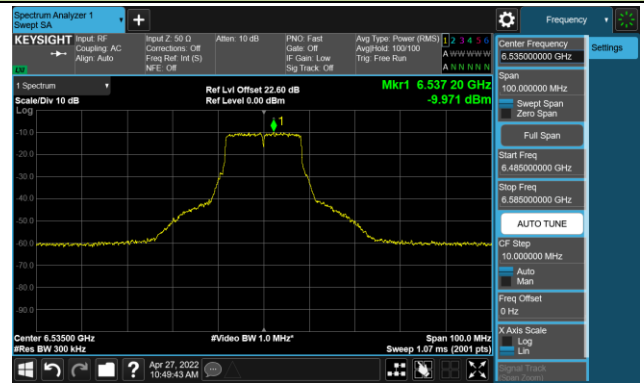

The Mask Data

Channel 49 (6195MHz)

The Reference Level

The Mask Data

Channel 93 (6415MHz)

The Reference Level

The Mask Data

802.11a - Ant 2

Channel 97 (6435MHz)

The Reference Level

The Mask Data

Channel 105 (6475MHz)

The Reference Level

The Mask Data

Channel 113 (6515MHz)

The Reference Level

The Mask Data

802.11a - Ant 2

Channel 117 (6535MHz)

The Reference Level

The Mask Data

Channel 149 (6695MHz)

The Reference Level

The Mask Data