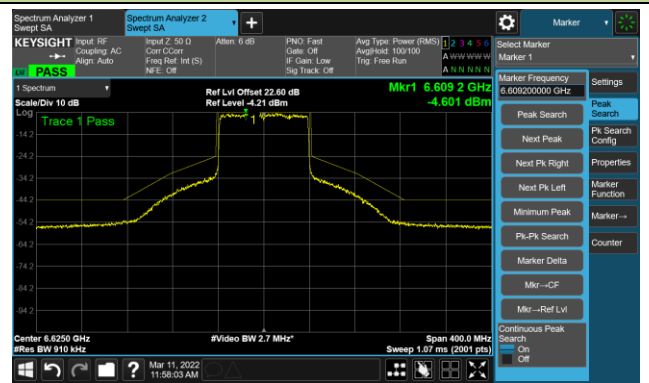

The Reference Level

The Mask Data

802.11ax-HE80 Ant 1

Channel 103 (6465MHz)

The Reference Level

The Mask Data

Channel 119 (6545MHz)

The Reference Level

The Mask Data

Channel 135 (6625MHz)

The Reference Level

The Mask Data

802.11ax-HE80 Ant 1

Channel 151 (6705MHz)

The Reference Level

The Mask Data

Channel 167 (6785MHz)

The Reference Level

The Mask Data

Channel 183 (6865MHz)

The Reference Level

The Mask Data

802.11ax-HE80 Ant 1

Channel 199 (6945MHz)

The Reference Level

The Mask Data

Channel 215 (7025MHz)

The Reference Level

The Mask Data

802.11ax-HE160 Ant 1

Channel 15 (6025MHz)

The Reference Level