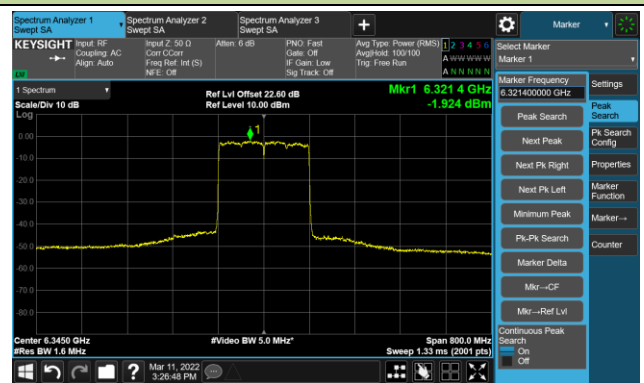

The Reference Level

The Mask Data

Channel 215 (7025MHz)

The Reference Level

The Mask Data

802.11ax-HE160 Ant 1

Channel 15 (6025MHz)

The Reference Level

The Mask Data

Channel 47 (6185MHz)

The Reference Level

The Mask Data

Channel 79 (6345MHz)

The Reference Level

The Mask Data

802.11ax-HE160 Ant 1

Channel 111 (6505MHz)

The Reference Level

The Mask Data

Channel 143 (6665MHz)

The Reference Level

The Mask Data

Channel 175 (6825MHz)

The Reference Level

The Mask Data

802.11ax-HE160 Ant 1

Channel 207 (6985MHz)

The Reference Level

The Mask Data

802.11a - Ant 2

Channel 01 (5955MHz)

The Reference Level