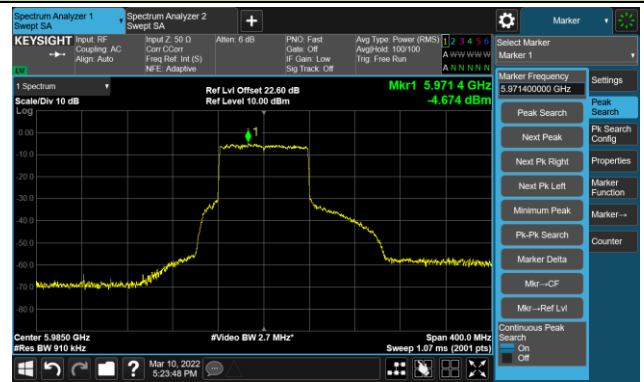

802.11ax-HE80 Ant 1

Channel 07 (5985MHz)

The Reference Level

The Mask Data

Channel 55 (6225MHz)

The Reference Level

The Mask Data

Channel 87 (6385MHz)

The Reference Level

The Mask Data

802.11ax-HE80 Ant 1

Channel 103 (6465MHz)

The Reference Level

The Mask Data

Channel 119 (6545MHz)

The Reference Level

The Mask Data

Channel 135 (6625MHz)

The Reference Level

The Mask Data

802.11ax-HE80 Ant 1

Channel 151 (6705MHz)

The Reference Level

The Mask Data