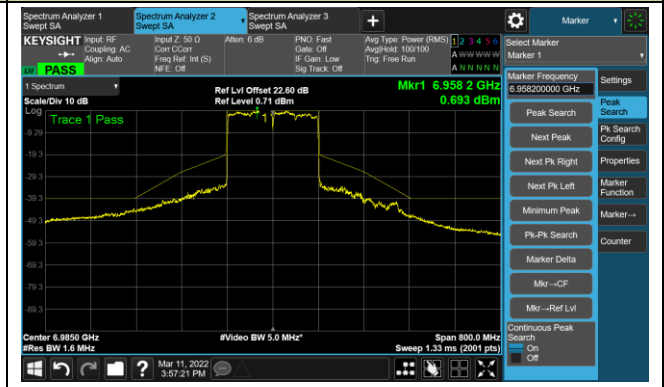

Channel 111 (6505MHz)

The Reference Level

The Mask Data

Channel 143 (6665MHz)

The Reference Level

The Mask Data

Channel 175 (6825MHz)

The Reference Level

The Mask Data

802.11ax-HE160 Ant 1

Channel 207 (6985MHz)

The Reference Level

The Mask Data

802.11a - Ant 2

Channel 01 (5955MHz)

The Reference Level

The Mask Data

Channel 49 (6195MHz)

The Reference Level

The Mask Data

Channel 93 (6415MHz)

The Reference Level

The Mask Data

802.11a - Ant 2

Channel 97 (6435MHz)

The Reference Level

The Mask Data

Channel 105 (6475MHz)

The Reference Level

The Mask Data

Channel 113 (6515MHz)

The Reference Level