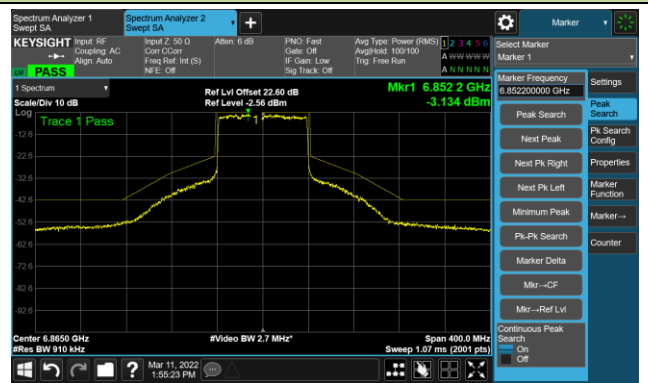

The Mask Data

Channel 135 (6625MHz)

The Reference Level

The Mask Data

802.11ax-HE80 Ant 1

Channel 151 (6705MHz)

The Reference Level

The Mask Data

Channel 167 (6785MHz)

The Reference Level

The Mask Data

Channel 183 (6865MHz)

The Reference Level

The Mask Data

802.11ax-HE80 Ant 1

Channel 199 (6945MHz)

The Reference Level

The Mask Data

Channel 215 (7025MHz)

The Reference Level

The Mask Data

802.11ax-HE160 Ant 1

Channel 15 (6025MHz)

The Reference Level

The Mask Data

Channel 47 (6185MHz)

The Reference Level

The Mask Data

Channel 79 (6345MHz)

The Reference Level

The Mask Data

802.11ax-HE160 Ant 1