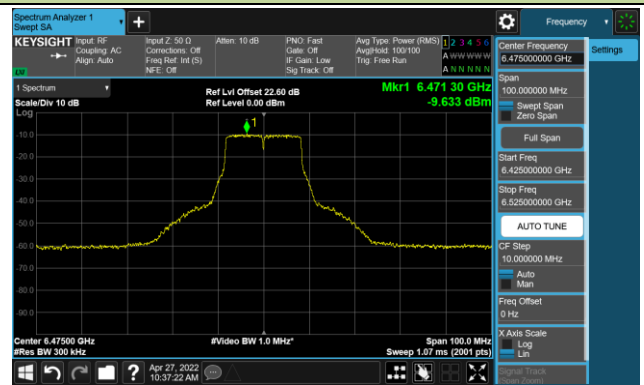

Channel 97 (6435MHz)

The Reference Level

The Mask Data

Channel 105 (6475MHz)

The Reference Level

The Mask Data

Channel 113 (6515MHz)

The Reference Level

The Mask Data

802.11a - Ant 2

Channel 117 (6535MHz)

The Reference Level

The Mask Data

Channel 149 (6695MHz)

The Reference Level

The Mask Data