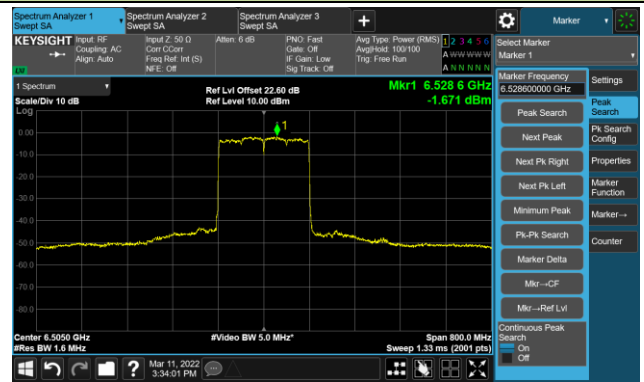

The Reference Level

The Mask Data

Channel 215 (7025MHz)

The Reference Level

The Mask Data

802.11ax-HE160 Ant 1

Channel 15 (6025MHz)

The Reference Level

The Mask Data

Channel 47 (6185MHz)

The Reference Level

The Mask Data

Channel 79 (6345MHz)

The Reference Level

The Mask Data

802.11ax-HE160 Ant 1

Channel 111 (6505MHz)

The Reference Level

The Mask Data

Channel 143 (6665MHz)

The Reference Level

The Mask Data

Channel 175 (6825MHz)

The Reference Level

The Mask Data

802.11ax-HE160 Ant 1

Channel 207 (6985MHz)

The Reference Level

The Mask Data

802.11a - Ant 2

Channel 01 (5955MHz)

The Reference Level