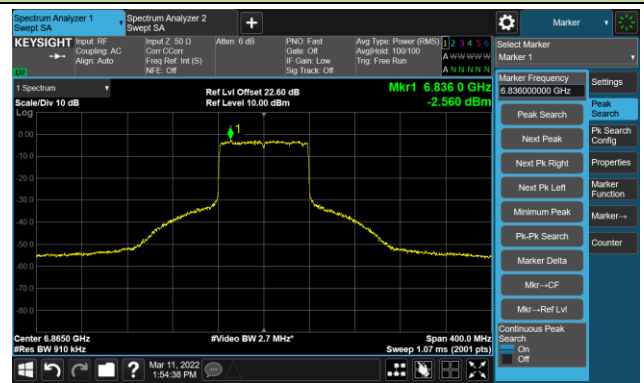

The Mask Data

Channel 135 (6625MHz)

The Reference Level

The Mask Data

802.11ax-HE80 Ant 1

Channel 151 (6705MHz)

The Reference Level

The Mask Data

Channel 167 (6785MHz)

The Reference Level

The Mask Data

Channel 183 (6865MHz)

The Reference Level

The Mask Data

802.11ax-HE80 Ant 1

Channel 199 (6945MHz)

The Reference Level

The Mask Data

Channel 215 (7025MHz)

The Reference Level

The Mask Data

802.11ax-HE160 Ant 1

Channel 15 (6025MHz)

The Reference Level