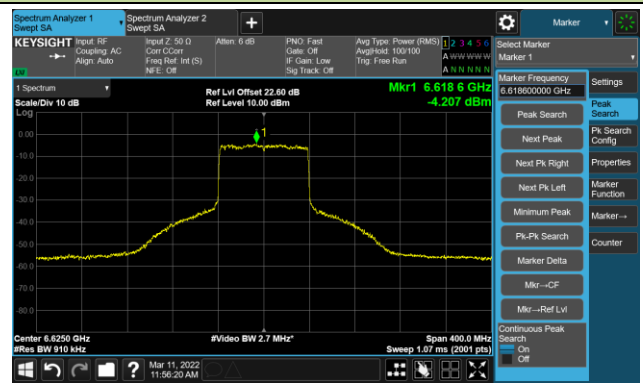

The Reference Level

The Mask Data

802.11ax-HE80 Ant 1

Channel 103 (6465MHz)

The Reference Level

The Mask Data

Channel 119 (6545MHz)

The Reference Level

The Mask Data

Channel 135 (6625MHz)

The Reference Level

The Mask Data

802.11ax-HE80 Ant 1

Channel 151 (6705MHz)

The Reference Level

The Mask Data

Channel 167 (6785MHz)

The Reference Level

The Mask Data

Channel 183 (6865MHz)

The Reference Level

The Mask Data

802.11ax-HE80 Ant 1

Channel 199 (6945MHz)