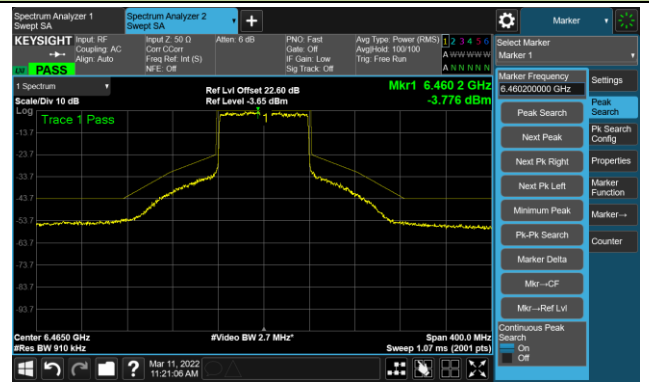

802.11ax-HE80 Ant 1

Channel 07 (5985MHz)

The Reference Level

The Mask Data

Channel 55 (6225MHz)

The Reference Level

The Mask Data

Channel 87 (6385MHz)

The Reference Level

The Mask Data

802.11ax-HE80 Ant 1

Channel 103 (6465MHz)

The Reference Level

The Mask Data

Channel 119 (6545MHz)

The Reference Level

The Mask Data

Channel 135 (6625MHz)

The Reference Level

The Mask Data

802.11ax-HE80 Ant 1

Channel 151 (6705MHz)

The Reference Level

The Mask Data

Channel 167 (6785MHz)

The Reference Level

The Mask Data

Channel 183 (6865MHz)

The Reference Level

The Mask Data

802.11ax-HE80 Ant 1

Channel 199 (6945MHz)