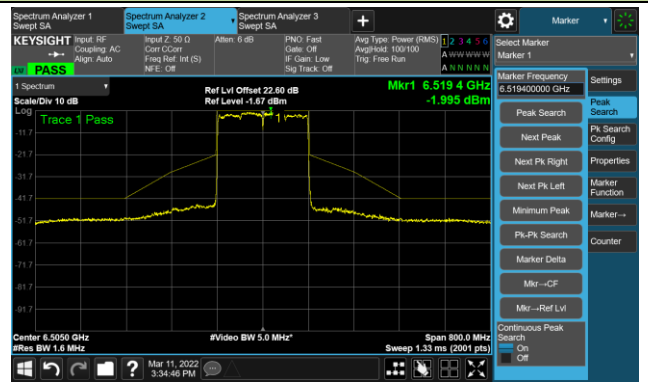

The Reference Level

The Mask Data

Channel 215 (7025MHz)

The Reference Level

The Mask Data

802.11ax-HE160 Ant 1

Channel 15 (6025MHz)

The Reference Level

The Mask Data

Channel 47 (6185MHz)

The Reference Level

The Mask Data

Channel 79 (6345MHz)

The Reference Level

The Mask Data

802.11ax-HE160 Ant 1

Channel 111 (6505MHz)

The Reference Level

The Mask Data

Channel 143 (6665MHz)

The Reference Level

The Mask Data

Channel 175 (6825MHz)

The Reference Level

The Mask Data

802.11ax-HE160 Ant 1

Channel 207 (6985MHz)

The Reference Level

The Mask Data

802.11a - Ant 2

Channel 01 (5955MHz)

The Reference Level