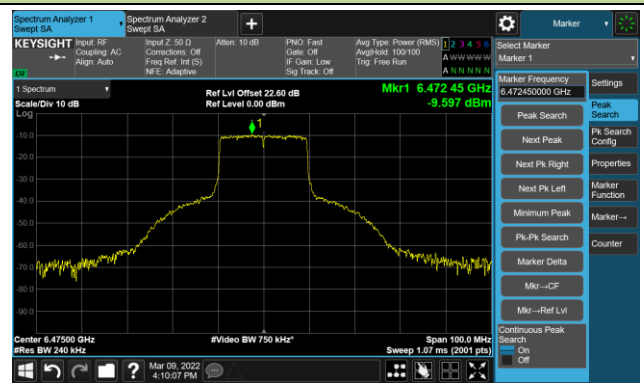

The Mask Data

Channel 49 (6195MHz)

The Reference Level

The Mask Data

Channel 93 (6415MHz)

The Reference Level

The Mask Data

802.11ax-HE20 Ant 2

Channel 97 (6435MHz)

The Reference Level

The Mask Data

Channel 105 (6475MHz)

The Reference Level

The Mask Data

Channel 113 (6515MHz)

The Reference Level

The Mask Data

802.11ax-HE20 Ant 2

Channel 117 (6535MHz)

The Reference Level

The Mask Data

Channel 149 (6695MHz)

The Reference Level

The Mask Data

Channel 181 (6855MHz)

The Reference Level

The Mask Data