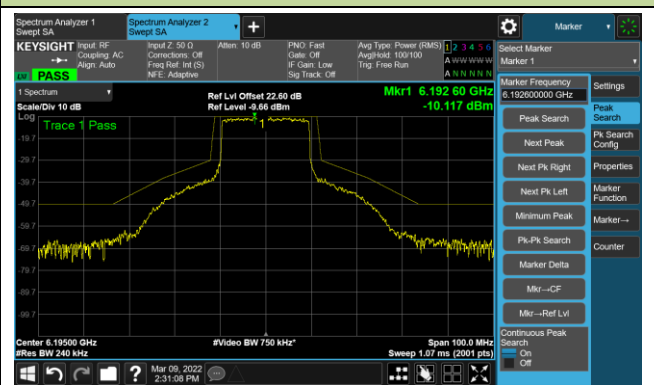

The Reference Level

The Mask Data

Channel 209 (6995MHz)

The Reference Level

The Mask Data

802.11ax-HE20 - Ant 2

Channel 01 (5955MHz)

The Reference Level

The Mask Data

Channel 49 (6195MHz)

The Reference Level

The Mask Data

Channel 93 (6415MHz)

The Reference Level

The Mask Data

802.11ax-HE20 Ant 2

Channel 97 (6435MHz)

The Reference Level

The Mask Data

Channel 105 (6475MHz)

The Reference Level

The Mask Data

Channel 113 (6515MHz)

The Reference Level

The Mask Data

802.11ax-HE20 Ant 2

Channel 117 (6535MHz)

The Reference Level

The Mask Data

Channel 149 (6695MHz)

The Reference Level

The Mask Data