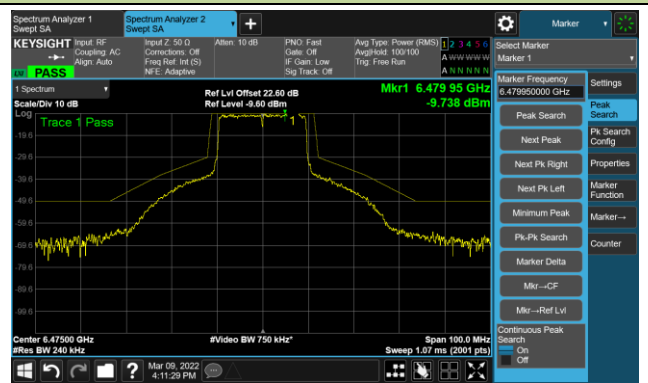

The Mask Data

Channel 49 (6195MHz)

The Reference Level

The Mask Data

Channel 93 (6415MHz)

The Reference Level

The Mask Data

802.11ax-HE20 Ant 2

Channel 97 (6435MHz)

The Reference Level

The Mask Data

Channel 105 (6475MHz)

The Reference Level

The Mask Data

Channel 113 (6515MHz)

The Reference Level

The Mask Data

802.11ax-HE20 Ant 2

Channel 117 (6535MHz)

The Reference Level

The Mask Data

Channel 149 (6695MHz)

The Reference Level

The Mask Data

Channel 181 (6855MHz)

The Reference Level

The Mask Data