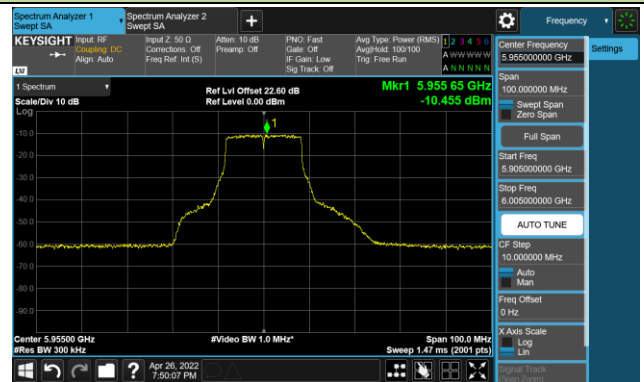

Channel 111 (6505MHz)

The Reference Level

The Mask Data

Channel 143 (6665MHz)

The Reference Level

The Mask Data

Channel 175 (6825MHz)

The Reference Level

The Mask Data

802.11ax-HE160 Ant 1

Channel 207 (6985MHz)

The Reference Level

The Mask Data

802.11a - Ant 2

Channel 01 (5955MHz)

The Reference Level

The Mask Data

Channel 49 (6195MHz)

The Reference Level

The Mask Data

Channel 93 (6415MHz)

The Reference Level

The Mask Data

802.11a - Ant 2

Channel 97 (6435MHz)

The Reference Level

The Mask Data

Channel 105 (6475MHz)

The Reference Level

The Mask Data

Channel 113 (6515MHz)

The Reference Level