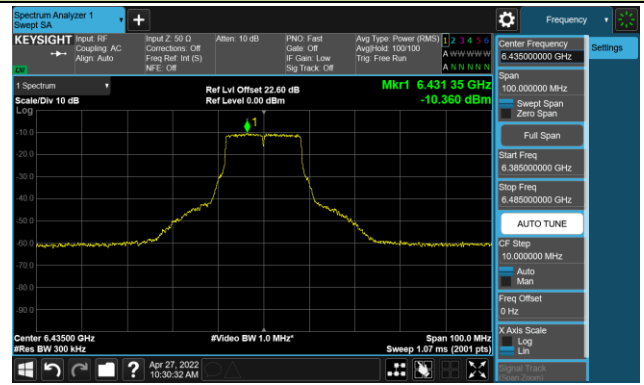

The Mask Data

802.11ax-HE160 Ant 1

Channel 207 (6985MHz)

The Reference Level

The Mask Data

802.11a - Ant 2

Channel 01 (5955MHz)

The Reference Level

The Mask Data

Channel 49 (6195MHz)

The Reference Level

The Mask Data

Channel 93 (6415MHz)

The Reference Level

The Mask Data

802.11a - Ant 2

Channel 97 (6435MHz)

The Reference Level

The Mask Data

Channel 105 (6475MHz)

The Reference Level

The Mask Data

Channel 113 (6515MHz)

The Reference Level