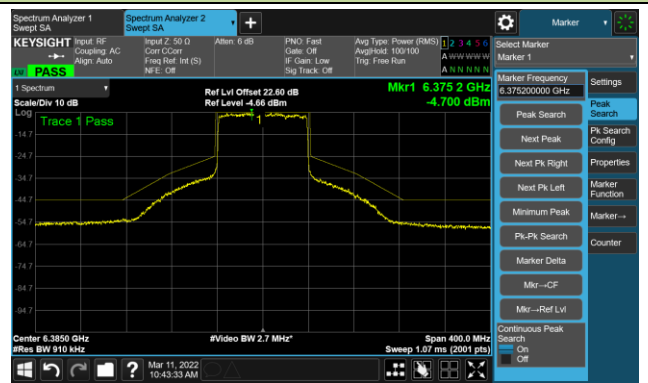

802.11ax-HE80 Ant 1

Channel 07 (5985MHz)

The Reference Level

The Mask Data

Channel 55 (6225MHz)

The Reference Level

The Mask Data

Channel 87 (6385MHz)

The Reference Level

The Mask Data

802.11ax-HE80 Ant 1

Channel 103 (6465MHz)

The Reference Level

The Mask Data

Channel 119 (6545MHz)

The Reference Level

The Mask Data

Channel 135 (6625MHz)

The Reference Level

The Mask Data

802.11ax-HE80 Ant 1

Channel 151 (6705MHz)

The Reference Level

The Mask Data