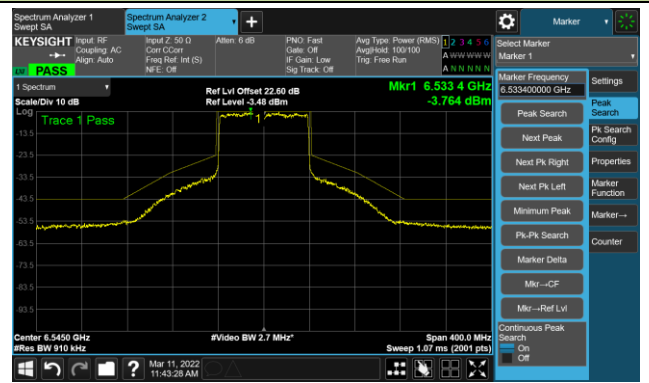

The Reference Level

The Mask Data

802.11ax-HE80 Ant 1

Channel 103 (6465MHz)

The Reference Level

The Mask Data

Channel 119 (6545MHz)

The Reference Level

The Mask Data

Channel 135 (6625MHz)

The Reference Level

The Mask Data

802.11ax-HE80 Ant 1

Channel 151 (6705MHz)

The Reference Level

The Mask Data

Channel 167 (6785MHz)

The Reference Level

The Mask Data

Channel 183 (6865MHz)

The Reference Level

The Mask Data

802.11ax-HE80 Ant 1

Channel 199 (6945MHz)