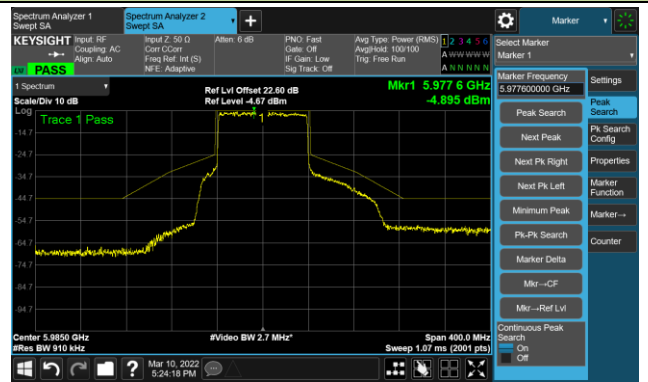

802.11ax-HE80 Ant 1

Channel 07 (5985MHz)

The Reference Level

The Mask Data

Channel 55 (6225MHz)

The Reference Level

The Mask Data

Channel 87 (6385MHz)

The Reference Level

The Mask Data

802.11ax-HE80 Ant 1

Channel 103 (6465MHz)

The Reference Level

The Mask Data

Channel 119 (6545MHz)

The Reference Level

The Mask Data

Channel 135 (6625MHz)

The Reference Level

The Mask Data

802.11ax-HE80 Ant 1

Channel 151 (6705MHz)

The Reference Level

The Mask Data