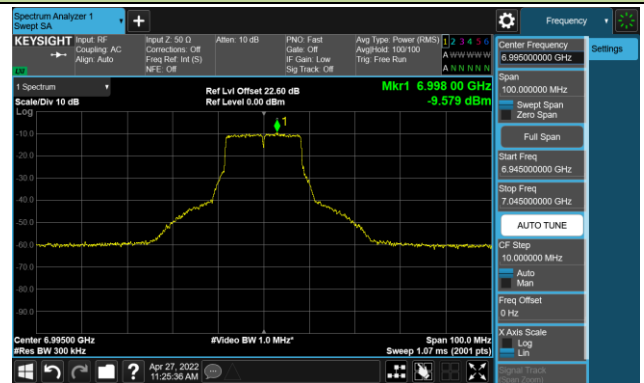

Channel 181 (6855MHz)

The Reference Level

The Mask Data

802.11a - Ant 2

Channel 185 (6875MHz)

The Reference Level

The Mask Data

Channel 189 (6895MHz)

The Reference Level

The Mask Data

Channel 209 (6995MHz)

The Reference Level

The Mask Data

802.11ax-HE20 - Ant 2

Channel 01 (5955MHz)

The Reference Level

The Mask Data

Channel 49 (6195MHz)

The Reference Level

The Mask Data

Channel 93 (6415MHz)

The Reference Level

The Mask Data

802.11ax-HE20 Ant 2