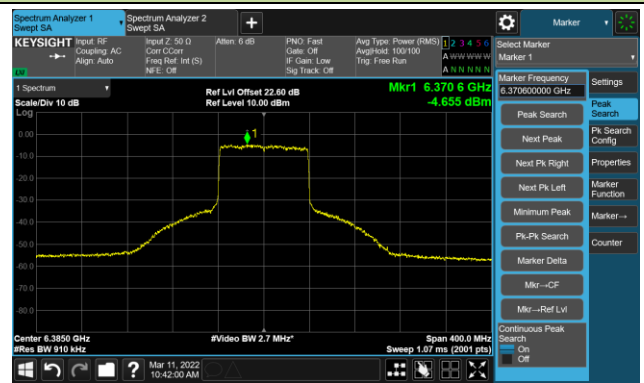

802.11ax-HE80 Ant 1

Channel 07 (5985MHz)

The Reference Level

The Mask Data

Channel 55 (6225MHz)

The Reference Level

The Mask Data

Channel 87 (6385MHz)

The Reference Level

The Mask Data

802.11ax-HE80 Ant 1

Channel 103 (6465MHz)

The Reference Level

The Mask Data

Channel 119 (6545MHz)

The Reference Level

The Mask Data

Channel 135 (6625MHz)

The Reference Level

The Mask Data

802.11ax-HE80 Ant 1

Channel 151 (6705MHz)

The Reference Level

The Mask Data