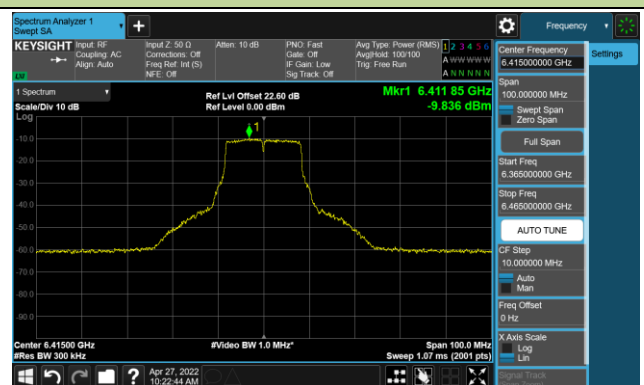

The Mask Data

802.11ax-HE160 Ant 1

Channel 207 (6985MHz)

The Reference Level

The Mask Data

802.11a - Ant 2

Channel 01 (5955MHz)

The Reference Level

The Mask Data

Channel 49 (6195MHz)

The Reference Level

The Mask Data

Channel 93 (6415MHz)

The Reference Level

The Mask Data

802.11a - Ant 2

Channel 97 (6435MHz)

The Reference Level

The Mask Data

Channel 105 (6475MHz)

The Reference Level

The Mask Data

Channel 113 (6515MHz)

The Reference Level