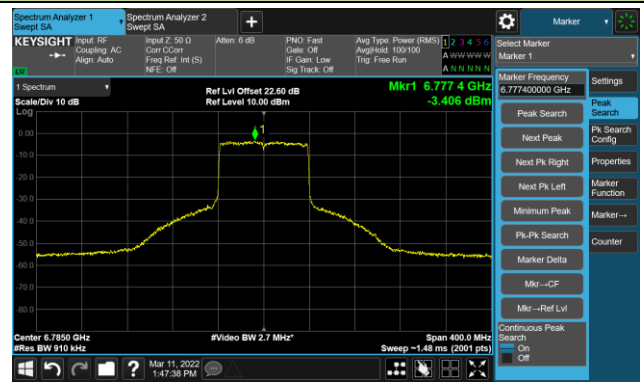

The Mask Data

Channel 135 (6625MHz)

The Reference Level

The Mask Data

802.11ax-HE80 Ant 1

Channel 151 (6705MHz)

The Reference Level

The Mask Data

Channel 167 (6785MHz)

The Reference Level

The Mask Data

Channel 183 (6865MHz)

The Reference Level

The Mask Data

802.11ax-HE80 Ant 1

Channel 199 (6945MHz)

The Reference Level

The Mask Data

Channel 215 (7025MHz)

The Reference Level

The Mask Data

802.11ax-HE160 Ant 1

Channel 15 (6025MHz)

The Reference Level