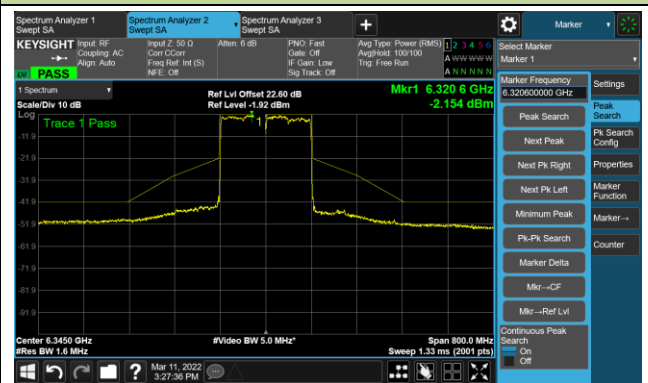

The Reference Level

The Mask Data

Channel 215 (7025MHz)

The Reference Level

The Mask Data

802.11ax-HE160 Ant 1

Channel 15 (6025MHz)

The Reference Level

The Mask Data

Channel 47 (6185MHz)

The Reference Level

The Mask Data

Channel 79 (6345MHz)

The Reference Level

The Mask Data

802.11ax-HE160 Ant 1

Channel 111 (6505MHz)

The Reference Level

The Mask Data

Channel 143 (6665MHz)

The Reference Level

The Mask Data

Channel 175 (6825MHz)

The Reference Level

The Mask Data

802.11ax-HE160 Ant 1

Channel 207 (6985MHz)

The Reference Level

The Mask Data

802.11a - Ant 2

Channel 01 (5955MHz)

The Reference Level