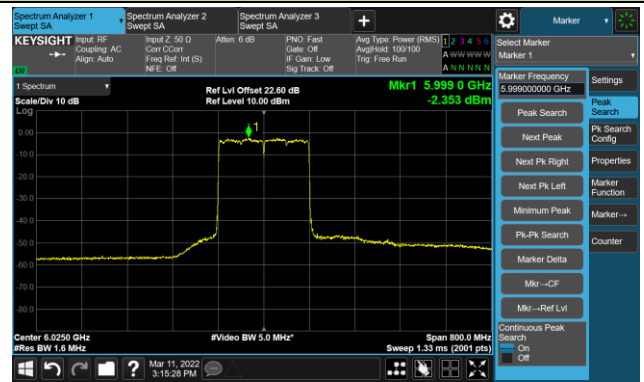

Channel 167 (6785MHz)

The Reference Level

The Mask Data

Channel 183 (6865MHz)

The Reference Level

The Mask Data

802.11ax-HE80 Ant 1

Channel 199 (6945MHz)

The Reference Level

The Mask Data

Channel 215 (7025MHz)

The Reference Level

The Mask Data

802.11ax-HE160 Ant 1

Channel 15 (6025MHz)

The Reference Level

The Mask Data

Channel 47 (6185MHz)

The Reference Level

The Mask Data

Channel 79 (6345MHz)

The Reference Level

The Mask Data

802.11ax-HE160 Ant 1