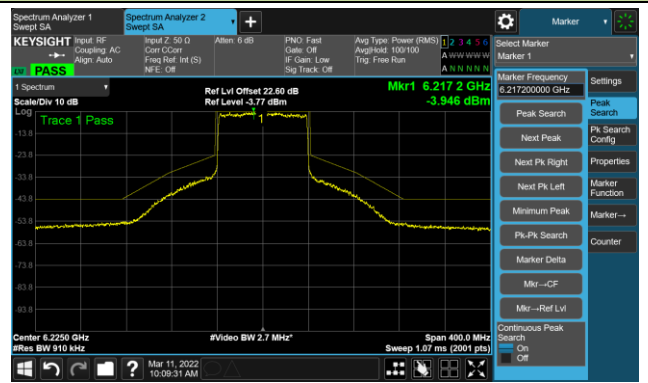

802.11ax-HE80 Ant 1

Channel 07 (5985MHz)

The Reference Level

The Mask Data

Channel 55 (6225MHz)

The Reference Level

The Mask Data

Channel 87 (6385MHz)

The Reference Level

The Mask Data

802.11ax-HE80 Ant 1

Channel 103 (6465MHz)

The Reference Level

The Mask Data

Channel 119 (6545MHz)

The Reference Level

The Mask Data

Channel 135 (6625MHz)

The Reference Level

The Mask Data

802.11ax-HE80 Ant 1

Channel 151 (6705MHz)

The Reference Level

The Mask Data