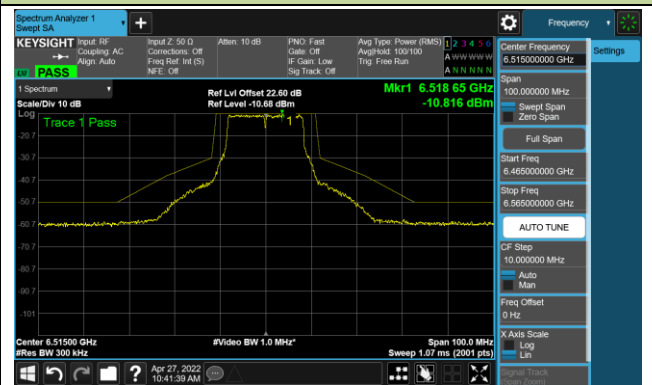

The Mask Data

Channel 49 (6195MHz)

The Reference Level

The Mask Data

Channel 93 (6415MHz)

The Reference Level

The Mask Data

802.11a - Ant 2

Channel 97 (6435MHz)

The Reference Level

The Mask Data

Channel 105 (6475MHz)

The Reference Level

The Mask Data

Channel 113 (6515MHz)

The Reference Level

The Mask Data

802.11a - Ant 2

Channel 117 (6535MHz)

The Reference Level

The Mask Data

Channel 149 (6695MHz)

The Reference Level

The Mask Data

Channel 181 (6855MHz)

The Reference Level

The Mask Data

802.11a - Ant 2

Channel 185 (6875MHz)

The Reference Level

The Mask Data

Channel 189 (6895MHz)