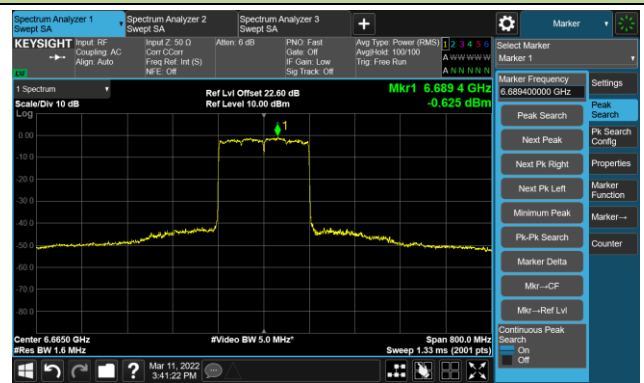

The Mask Data

Channel 47 (6185MHz)

The Reference Level

The Mask Data

Channel 79 (6345MHz)

The Reference Level

The Mask Data

802.11ax-HE160 Ant 1

Channel 111 (6505MHz)

The Reference Level

The Mask Data

Channel 143 (6665MHz)

The Reference Level

The Mask Data

Channel 175 (6825MHz)

The Reference Level

The Mask Data

802.11ax-HE160 Ant 1

Channel 207 (6985MHz)

The Reference Level

The Mask Data

802.11a - Ant 2

Channel 01 (5955MHz)

The Reference Level

The Mask Data

Channel 49 (6195MHz)

The Reference Level

The Mask Data

Channel 93 (6415MHz)

The Reference Level

The Mask Data

802.11a - Ant 2