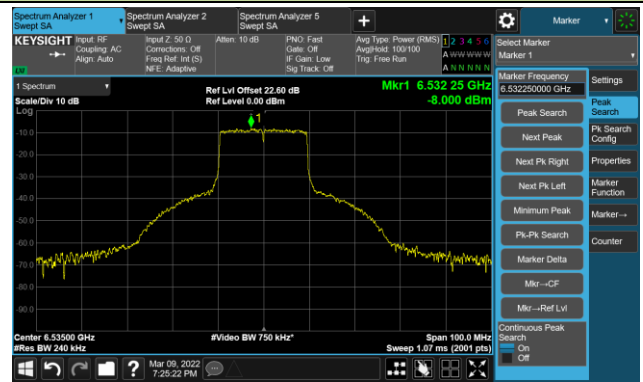

The Mask Data

Channel 49 (6195MHz)

The Reference Level

The Mask Data

Channel 93 (6415MHz)

The Reference Level

The Mask Data

802.11ax-HE20 Ant 2

Channel 97 (6435MHz)

The Reference Level

The Mask Data

Channel 105 (6475MHz)

The Reference Level

The Mask Data

Channel 113 (6515MHz)

The Reference Level

The Mask Data

802.11ax-HE20 Ant 2

Channel 117 (6535MHz)

The Reference Level

The Mask Data

Channel 149 (6695MHz)

The Reference Level

The Mask Data

Channel 181 (6855MHz)

The Reference Level

The Mask Data