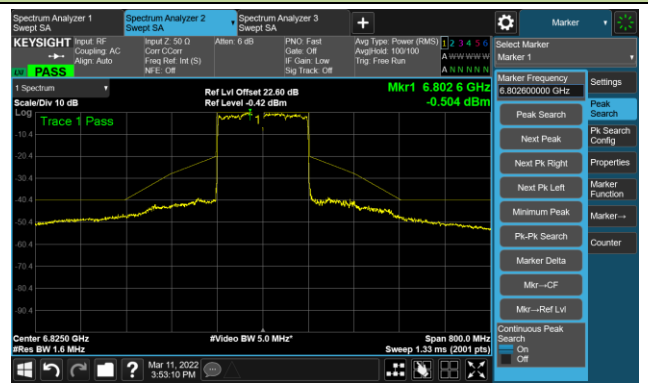

The Mask Data

Channel 47 (6185MHz)

The Reference Level

The Mask Data

Channel 79 (6345MHz)

The Reference Level

The Mask Data

802.11ax-HE160 Ant 1

Channel 111 (6505MHz)

The Reference Level

The Mask Data

Channel 143 (6665MHz)

The Reference Level

The Mask Data

Channel 175 (6825MHz)

The Reference Level

The Mask Data

802.11ax-HE160 Ant 1

Channel 207 (6985MHz)

The Reference Level

The Mask Data

802.11a - Ant 2

Channel 01 (5955MHz)

The Reference Level

The Mask Data

Channel 49 (6195MHz)

The Reference Level

The Mask Data

Channel 93 (6415MHz)

The Reference Level

The Mask Data

802.11a - Ant 2