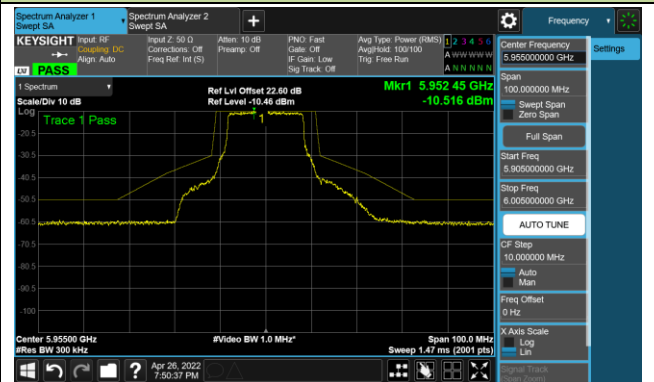

Channel 111 (6505MHz)

The Reference Level

The Mask Data

Channel 143 (6665MHz)

The Reference Level

The Mask Data

Channel 175 (6825MHz)

The Reference Level

The Mask Data

802.11ax-HE160 Ant 1

Channel 207 (6985MHz)

The Reference Level

The Mask Data

802.11a - Ant 2

Channel 01 (5955MHz)

The Reference Level

The Mask Data

Channel 49 (6195MHz)

The Reference Level

The Mask Data

Channel 93 (6415MHz)

The Reference Level

The Mask Data

802.11a - Ant 2

Channel 97 (6435MHz)

The Reference Level

The Mask Data

Channel 105 (6475MHz)

The Reference Level

The Mask Data

Channel 113 (6515MHz)

The Reference Level