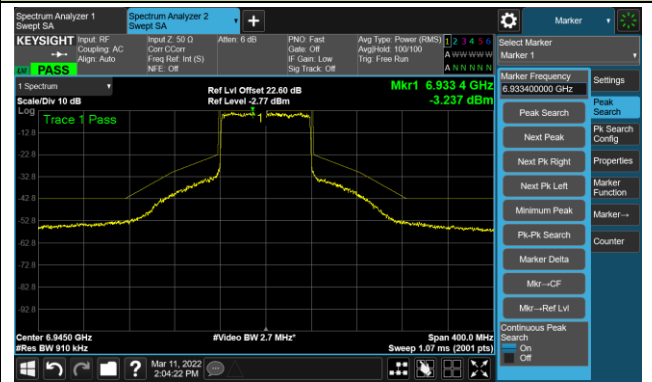

The Mask Data

Channel 135 (6625MHz)

The Reference Level

The Mask Data

802.11ax-HE80 Ant 1

Channel 151 (6705MHz)

The Reference Level

The Mask Data

Channel 167 (6785MHz)

The Reference Level

The Mask Data

Channel 183 (6865MHz)

The Reference Level

The Mask Data

802.11ax-HE80 Ant 1

Channel 199 (6945MHz)

The Reference Level

The Mask Data

Channel 215 (7025MHz)

The Reference Level

The Mask Data

802.11ax-HE160 Ant 1

Channel 15 (6025MHz)

The Reference Level

The Mask Data

Channel 47 (6185MHz)

The Reference Level

The Mask Data

Channel 79 (6345MHz)

The Reference Level

The Mask Data

802.11ax-HE160 Ant 1