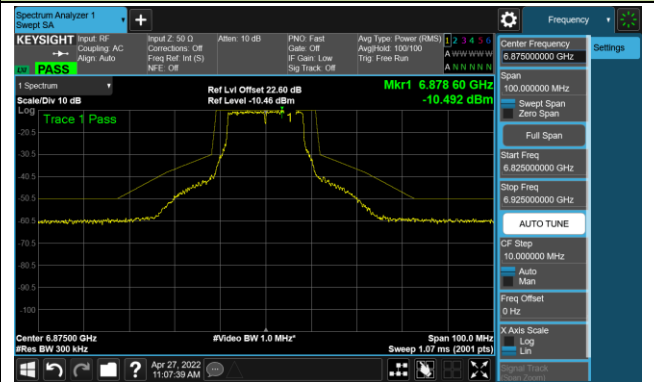

The Mask Data

802.11a - Ant 2

Channel 117 (6535MHz)

The Reference Level

The Mask Data

Channel 149 (6695MHz)

The Reference Level

The Mask Data

Channel 181 (6855MHz)

The Reference Level

The Mask Data

802.11a - Ant 2

Channel 185 (6875MHz)

The Reference Level

The Mask Data

Channel 189 (6895MHz)

The Reference Level

The Mask Data

Channel 209 (6995MHz)

The Reference Level

The Mask Data

802.11ax-HE20 - Ant 2

Channel 01 (5955MHz)

The Reference Level