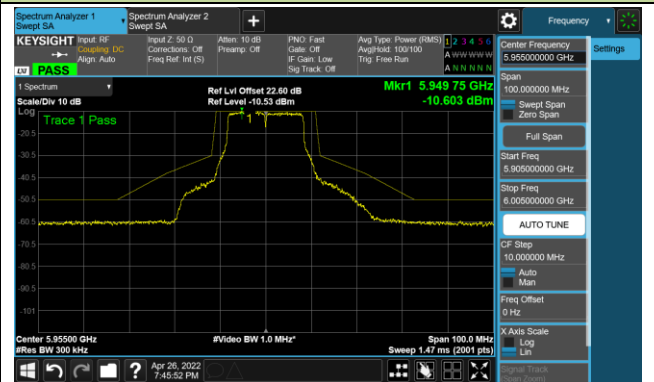

802.11ax-HE160 Ant 0

Channel 207 (6985MHz)

The Reference Level

The Mask Data

802.11a - Ant 1

Channel 01 (5955MHz)

The Reference Level

The Mask Data

Channel 49 (6195MHz)

The Reference Level

The Mask Data

Channel 93 (6415MHz)

The Reference Level

The Mask Data

802.11a - Ant 1

Channel 97 (6435MHz)

The Reference Level

The Mask Data

Channel 105 (6475MHz)

The Reference Level

The Mask Data

Channel 113 (6515MHz)

The Reference Level

The Mask Data