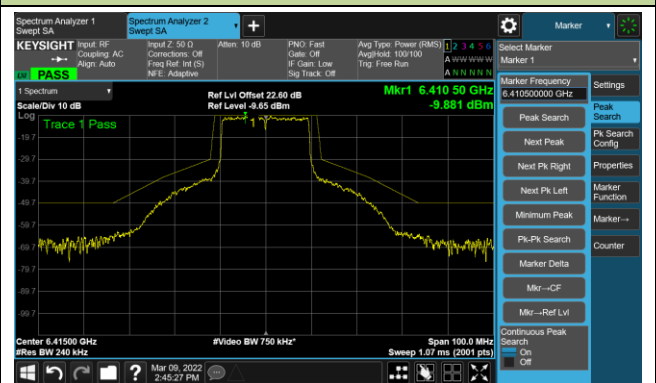

The Mask Data

Channel 209 (6995MHz)

The Reference Level

The Mask Data

802.11ax-HE20 - Ant 1

Channel 01 (5955MHz)

The Reference Level

The Mask Data

Channel 49 (6195MHz)

The Reference Level

The Mask Data

Channel 93 (6415MHz)

The Reference Level

The Mask Data

802.11ax-HE20 Ant 1

Channel 97 (6435MHz)

The Reference Level

The Mask Data

Channel 105 (6475MHz)

The Reference Level

The Mask Data

Channel 113 (6515MHz)

The Reference Level

The Mask Data

802.11ax-HE20 Ant 1

Channel 117 (6535MHz)

The Reference Level

The Mask Data

Channel 149 (6695MHz)

The Reference Level

The Mask Data

Channel 181 (6855MHz)