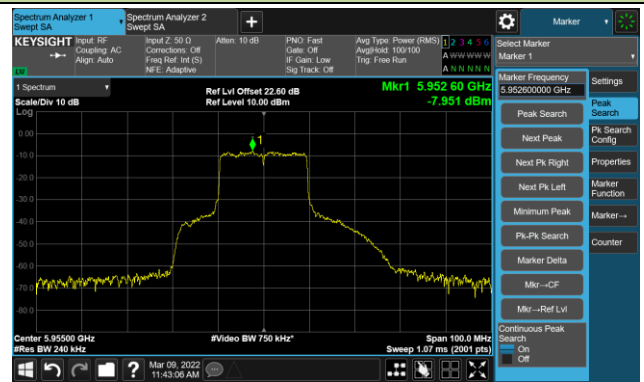

The Reference Level

The Mask Data

802.11a - Ant 1

Channel 185 (6875MHz)

The Reference Level

The Mask Data

Channel 189 (6895MHz)

The Reference Level

The Mask Data

Channel 209 (6995MHz)

The Reference Level

The Mask Data

802.11ax-HE20 - Ant 1

Channel 01 (5955MHz)

The Reference Level

The Mask Data

Channel 49 (6195MHz)

The Reference Level

The Mask Data

Channel 93 (6415MHz)

The Reference Level

The Mask Data

802.11ax-HE20 Ant 1

Channel 97 (6435MHz)

The Reference Level

The Mask Data

Channel 105 (6475MHz)

The Reference Level

The Mask Data

Channel 113 (6515MHz)

The Reference Level

The Mask Data