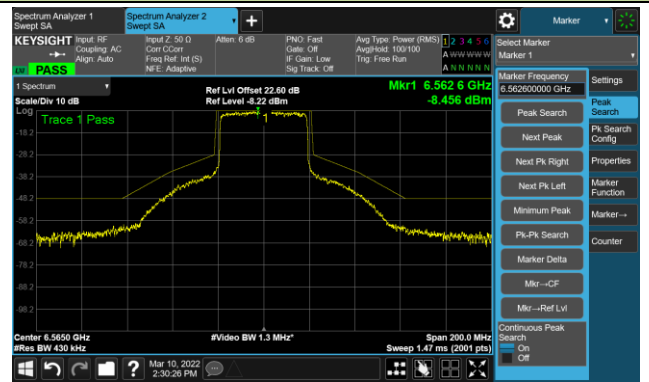

The Reference Level

The Mask Data

802.11ax-HE40 Ant 1

Channel 99 (6445MHz)

The Reference Level

The Mask Data

Channel 107 (6485MHz)

The Reference Level

The Mask Data

Channel 115 (6525MHz)

The Reference Level

The Mask Data

802.11ax-HE40 Ant 1

Channel 123 (6565MHz)

The Reference Level

The Mask Data

Channel 147 (6685MHz)

The Reference Level

The Mask Data

Channel 187 (6885MHz)

The Reference Level

The Mask Data

802.11ax-HE40 Ant 1

Channel 195 (6925MHz)

The Reference Level

The Mask Data

Channel 211 (7005MHz)

The Reference Level

The Mask Data

Channel 227 (7085MHz)

The Reference Level

The Mask Data