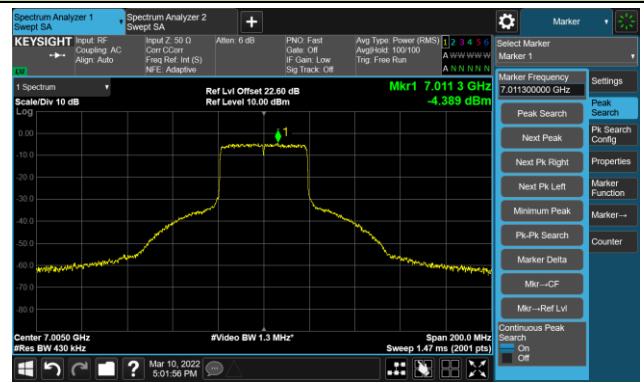

Channel 147 (6685MHz)

The Reference Level

The Mask Data

Channel 187 (6885MHz)

The Reference Level

The Mask Data

802.11ax-HE40 Ant 1

Channel 195 (6925MHz)

The Reference Level

The Mask Data

Channel 211 (7005MHz)

The Reference Level

The Mask Data

Channel 227 (7085MHz)

The Reference Level

The Mask Data