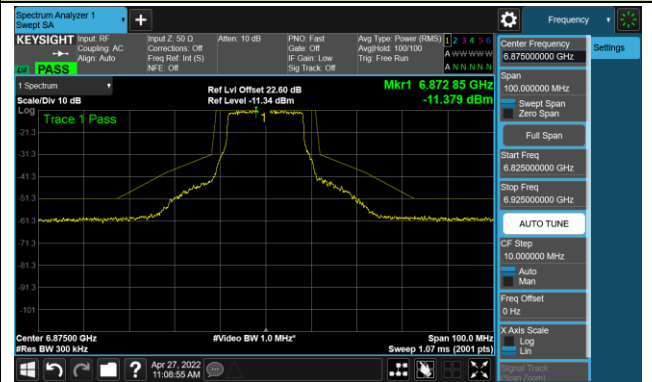

802.11a - Ant 1

Channel 117 (6535MHz)

The Reference Level

The Mask Data

Channel 149 (6695MHz)

The Reference Level

The Mask Data

Channel 181 (6855MHz)

The Reference Level

The Mask Data

802.11a - Ant 1

Channel 185 (6875MHz)

The Reference Level

The Mask Data

Channel 189 (6895MHz)

The Reference Level

The Mask Data

Channel 209 (6995MHz)

The Reference Level

The Mask Data

802.11ax-HE20 - Ant 1

Channel 01 (5955MHz)

The Reference Level

The Mask Data

Channel 49 (6195MHz)

The Reference Level

The Mask Data

Channel 93 (6415MHz)

The Reference Level

The Mask Data

802.11ax-HE20 Ant 1

Channel 97 (6435MHz)