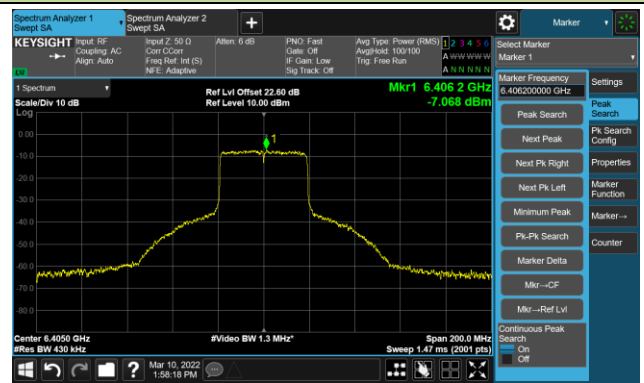

The Mask Data

Channel 209 (6995MHz)

The Reference Level

The Mask Data

802.11ax-HE20 Ant 1

Channel 229 (7095MHz)

The Reference Level

The Mask Data

802.11ax-HE40 Ant 1

Channel 03 (5965MHz)

The Reference Level

The Mask Data

Channel 51 (6205MHz)

The Reference Level

The Mask Data

Channel 91 (6405MHz)

The Reference Level

The Mask Data

802.11ax-HE40 Ant 1

Channel 99 (6445MHz)

The Reference Level

The Mask Data

Channel 107 (6485MHz)

The Reference Level