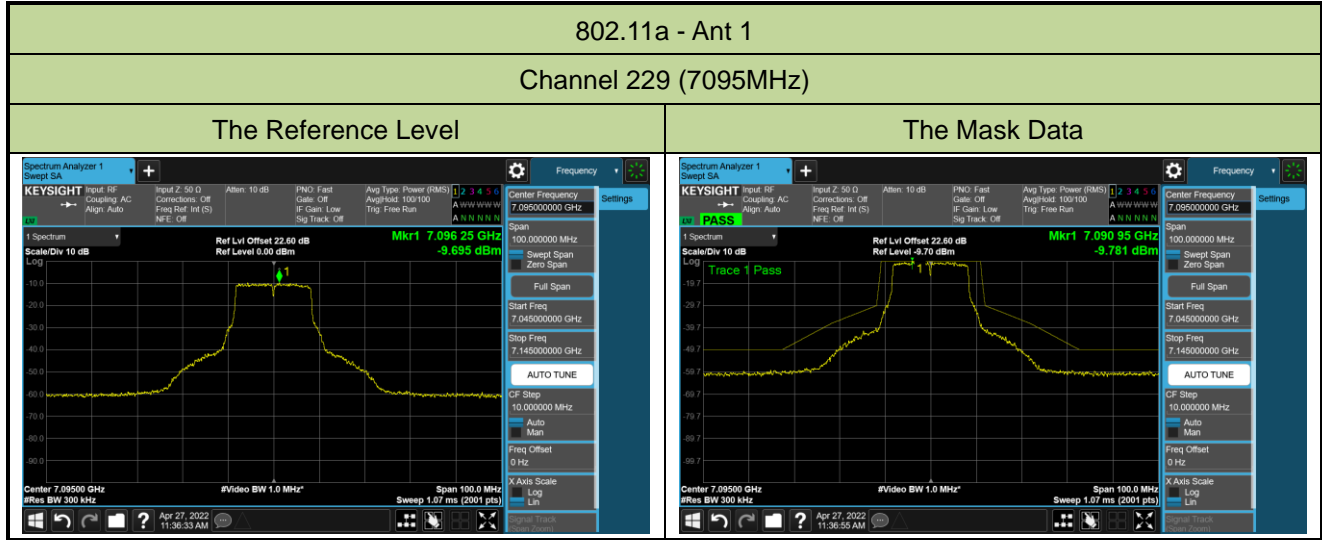

The Reference Level

The Mask Data

802.11a - Ant 1

Channel 185 (6875MHz)

The Reference Level

The Mask Data

Channel 189 (6895MHz)

The Reference Level

The Mask Data

Channel 209 (6995MHz)

The Reference Level

The Mask Data

802.11ax-HE20 - Ant 1

Channel 01 (5955MHz)

The Reference Level

The Mask Data

Channel 49 (6195MHz)

The Reference Level

The Mask Data

Channel 93 (6415MHz)

The Reference Level

The Mask Data

802.11ax-HE20 Ant 1

Channel 97 (6435MHz)

The Reference Level

The Mask Data

Channel 105 (6475MHz)

The Reference Level

The Mask Data

Channel 113 (6515MHz)

The Reference Level

The Mask Data