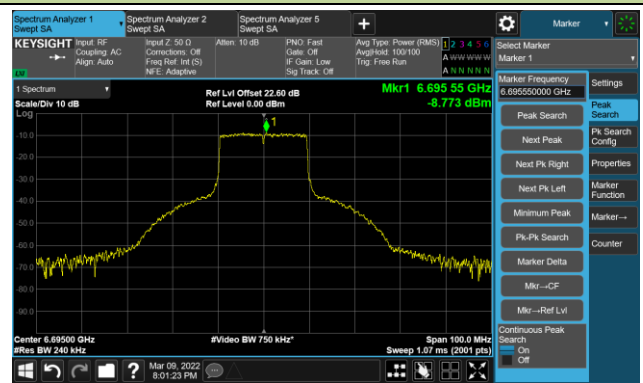

The Reference Level

The Mask Data

Channel 105 (6475MHz)

The Reference Level

The Mask Data

Channel 113 (6515MHz)

The Reference Level

The Mask Data

802.11ax-HE20 Ant 1

Channel 117 (6535MHz)

The Reference Level

The Mask Data

Channel 149 (6695MHz)

The Reference Level

The Mask Data

Channel 181 (6855MHz)

The Reference Level

The Mask Data

802.11ax-HE20 Ant 1

Channel 185 (6875MHz)

The Reference Level

The Mask Data

Channel 189 (6895MHz)

The Reference Level