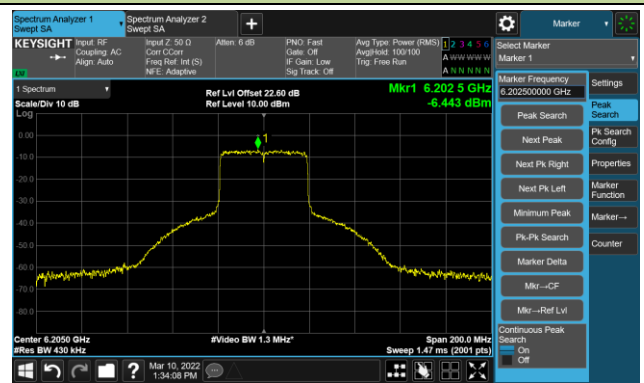

The Mask Data

Channel 209 (6995MHz)

The Reference Level

The Mask Data

802.11ax-HE20 Ant 1

Channel 229 (7095MHz)

The Reference Level

The Mask Data

802.11ax-HE40 Ant 1

Channel 03 (5965MHz)

The Reference Level

The Mask Data

Channel 51 (6205MHz)

The Reference Level

The Mask Data

Channel 91 (6405MHz)

The Reference Level

The Mask Data

802.11ax-HE40 Ant 1

Channel 99 (6445MHz)

The Reference Level

The Mask Data

Channel 107 (6485MHz)

The Reference Level