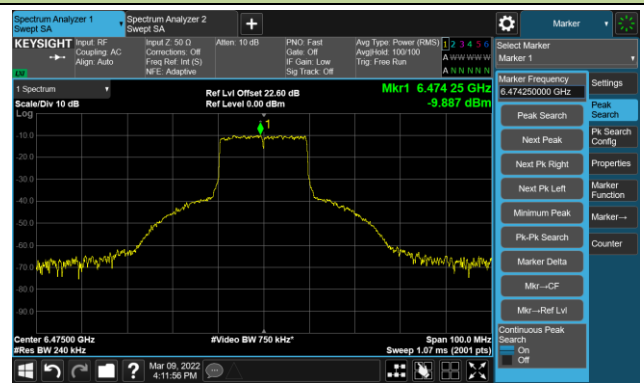

Channel 49 (6195MHz)

The Reference Level

The Mask Data

Channel 93 (6415MHz)

The Reference Level

The Mask Data

802.11ax-HE20 Ant 1

Channel 97 (6435MHz)

The Reference Level

The Mask Data

Channel 105 (6475MHz)

The Reference Level

The Mask Data

Channel 113 (6515MHz)

The Reference Level

The Mask Data

802.11ax-HE20 Ant 1

Channel 117 (6535MHz)

The Reference Level

The Mask Data

Channel 149 (6695MHz)

The Reference Level

The Mask Data

Channel 181 (6855MHz)

The Reference Level

The Mask Data

802.11ax-HE20 Ant 1

Channel 185 (6875MHz)

The Reference Level

The Mask Data

Channel 189 (6895MHz)

The Reference Level