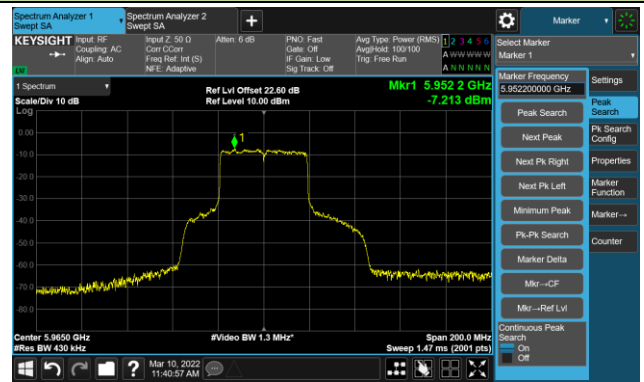

The Reference Level

The Mask Data

802.11ax-HE20 Ant 1

Channel 185 (6875MHz)

The Reference Level

The Mask Data

Channel 189 (6895MHz)

The Reference Level

The Mask Data

Channel 209 (6995MHz)

The Reference Level

The Mask Data

802.11ax-HE20 Ant 1

Channel 229 (7095MHz)

The Reference Level

The Mask Data

802.11ax-HE40 Ant 1

Channel 03 (5965MHz)

The Reference Level

The Mask Data

Channel 51 (6205MHz)

The Reference Level

The Mask Data

Channel 91 (6405MHz)