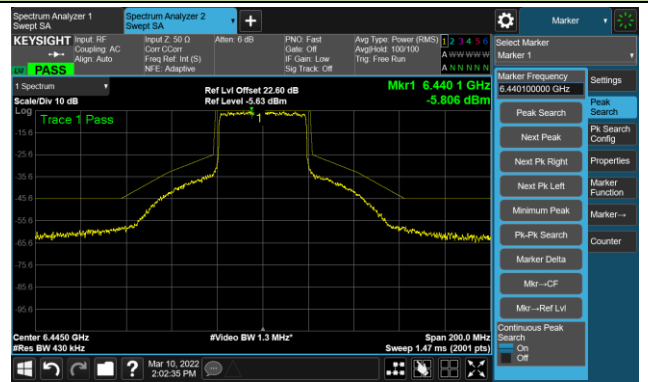

802.11ax-HE40 Ant 1

Channel 03 (5965MHz)

The Reference Level

The Mask Data

Channel 51 (6205MHz)

The Reference Level

The Mask Data

Channel 91 (6405MHz)

The Reference Level

The Mask Data

802.11ax-HE40 Ant 1

Channel 99 (6445MHz)

The Reference Level

The Mask Data

Channel 107 (6485MHz)

The Reference Level

The Mask Data

Channel 115 (6525MHz)

The Reference Level

The Mask Data

802.11ax-HE40 Ant 1

Channel 123 (6565MHz)

The Reference Level

The Mask Data

Channel 147 (6685MHz)

The Reference Level

The Mask Data

Channel 187 (6885MHz)

The Reference Level

The Mask Data

802.11ax-HE40 Ant 1

Channel 195 (6925MHz)