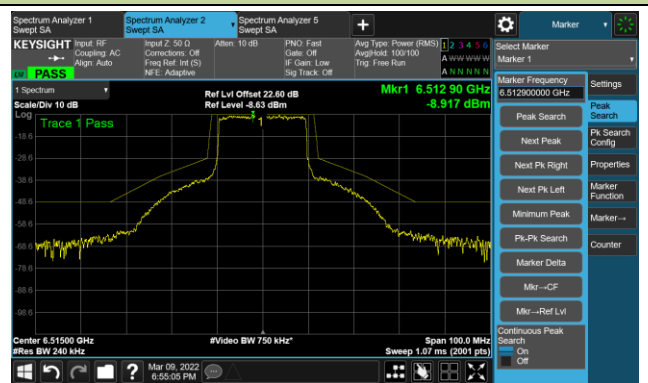

Channel 49 (6195MHz)

The Reference Level

The Mask Data

Channel 93 (6415MHz)

The Reference Level

The Mask Data

802.11ax-HE20 Ant 1

Channel 97 (6435MHz)

The Reference Level

The Mask Data

Channel 105 (6475MHz)

The Reference Level

The Mask Data

Channel 113 (6515MHz)

The Reference Level

The Mask Data

802.11ax-HE20 Ant 1

Channel 117 (6535MHz)

The Reference Level

The Mask Data

Channel 149 (6695MHz)

The Reference Level

The Mask Data

Channel 181 (6855MHz)

The Reference Level

The Mask Data

802.11ax-HE20 Ant 1

Channel 185 (6875MHz)

The Reference Level

The Mask Data

Channel 189 (6895MHz)

The Reference Level