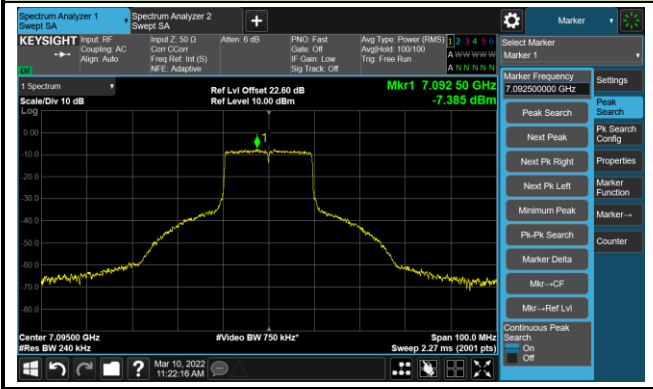

The Reference Level

The Mask Data

802.11ax-HE20 Ant 1

Channel 185 (6875MHz)

The Reference Level

The Mask Data

Channel 189 (6895MHz)

The Reference Level

The Mask Data

Channel 209 (6995MHz)

The Reference Level

The Mask Data

802.11ax-HE20 Ant 1

Channel 229 (7095MHz)

The Reference Level

The Mask Data

802.11ax-HE40 Ant 1

Channel 03 (5965MHz)

The Reference Level

The Mask Data

Channel 51 (6205MHz)

The Reference Level

The Mask Data

Channel 91 (6405MHz)