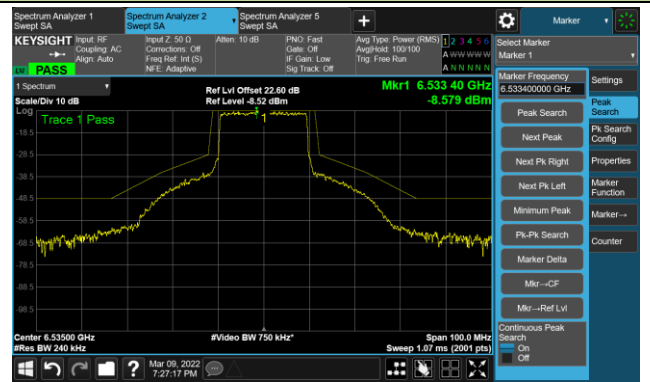

Channel 49 (6195MHz)

The Reference Level

The Mask Data

Channel 93 (6415MHz)

The Reference Level

The Mask Data

802.11ax-HE20 Ant 1

Channel 97 (6435MHz)

The Reference Level

The Mask Data

Channel 105 (6475MHz)

The Reference Level

The Mask Data

Channel 113 (6515MHz)

The Reference Level

The Mask Data

802.11ax-HE20 Ant 1

Channel 117 (6535MHz)

The Reference Level

The Mask Data

Channel 149 (6695MHz)

The Reference Level

The Mask Data

Channel 181 (6855MHz)

The Reference Level

The Mask Data

802.11ax-HE20 Ant 1

Channel 185 (6875MHz)

The Reference Level

The Mask Data

Channel 189 (6895MHz)

The Reference Level