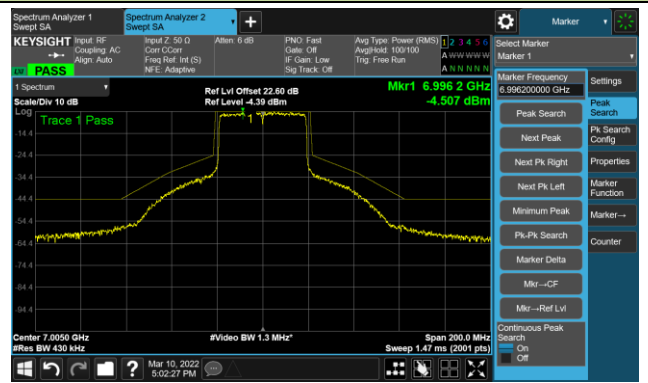

Channel 147 (6685MHz)

The Reference Level

The Mask Data

Channel 187 (6885MHz)

The Reference Level

The Mask Data

802.11ax-HE40 Ant 1

Channel 195 (6925MHz)

The Reference Level

The Mask Data

Channel 211 (7005MHz)

The Reference Level

The Mask Data

Channel 227 (7085MHz)

The Reference Level

The Mask Data