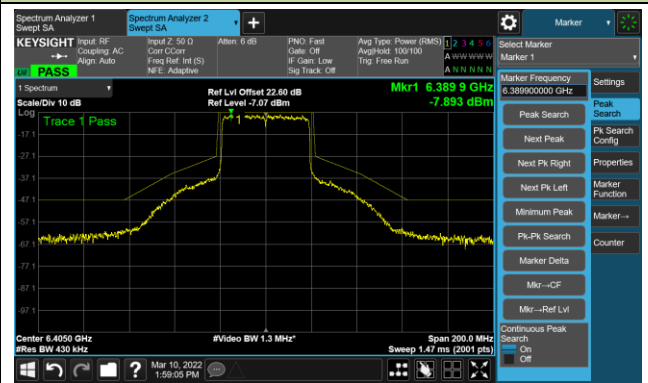

The Mask Data

Channel 209 (6995MHz)

The Reference Level

The Mask Data

802.11ax-HE20 Ant 1

Channel 229 (7095MHz)

The Reference Level

The Mask Data

802.11ax-HE40 Ant 1

Channel 03 (5965MHz)

The Reference Level

The Mask Data

Channel 51 (6205MHz)

The Reference Level

The Mask Data

Channel 91 (6405MHz)

The Reference Level

The Mask Data

802.11ax-HE40 Ant 1

Channel 99 (6445MHz)

The Reference Level

The Mask Data

Channel 107 (6485MHz)

The Reference Level