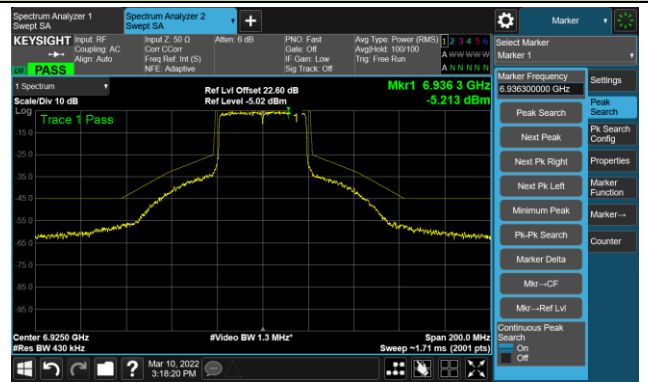

The Mask Data

Channel 115 (6525MHz)

The Reference Level

The Mask Data

802.11ax-HE40 Ant 1

Channel 123 (6565MHz)

The Reference Level

The Mask Data

Channel 147 (6685MHz)

The Reference Level

The Mask Data

Channel 187 (6885MHz)

The Reference Level

The Mask Data

802.11ax-HE40 Ant 1

Channel 195 (6925MHz)

The Reference Level

The Mask Data

Channel 211 (7005MHz)

The Reference Level

The Mask Data

Channel 227 (7085MHz)

The Reference Level

The Mask Data