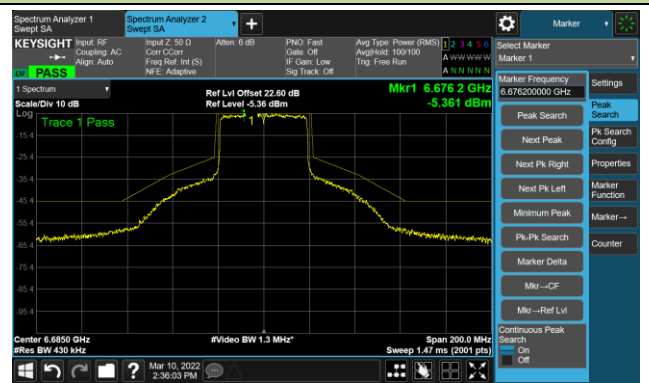

The Reference Level

The Mask Data

802.11ax-HE40 Ant 1

Channel 99 (6445MHz)

The Reference Level

The Mask Data

Channel 107 (6485MHz)

The Reference Level

The Mask Data

Channel 115 (6525MHz)

The Reference Level

The Mask Data

802.11ax-HE40 Ant 1

Channel 123 (6565MHz)

The Reference Level

The Mask Data

Channel 147 (6685MHz)

The Reference Level

The Mask Data

Channel 187 (6885MHz)

The Reference Level

The Mask Data

802.11ax-HE40 Ant 1

Channel 195 (6925MHz)

The Reference Level

The Mask Data

Channel 211 (7005MHz)

The Reference Level

The Mask Data

Channel 227 (7085MHz)

The Reference Level

The Mask Data