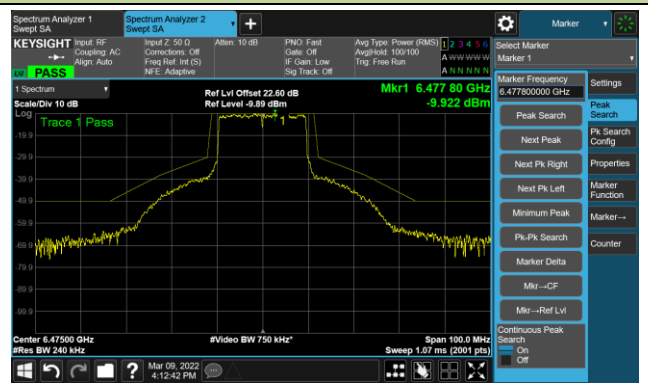

Channel 49 (6195MHz)

The Reference Level

The Mask Data

Channel 93 (6415MHz)

The Reference Level

The Mask Data

802.11ax-HE20 Ant 1

Channel 97 (6435MHz)

The Reference Level

The Mask Data

Channel 105 (6475MHz)

The Reference Level

The Mask Data

Channel 113 (6515MHz)

The Reference Level

The Mask Data

802.11ax-HE20 Ant 1

Channel 117 (6535MHz)

The Reference Level

The Mask Data

Channel 149 (6695MHz)

The Reference Level

The Mask Data

Channel 181 (6855MHz)

The Reference Level

The Mask Data

802.11ax-HE20 Ant 1

Channel 185 (6875MHz)

The Reference Level

The Mask Data

Channel 189 (6895MHz)

The Reference Level