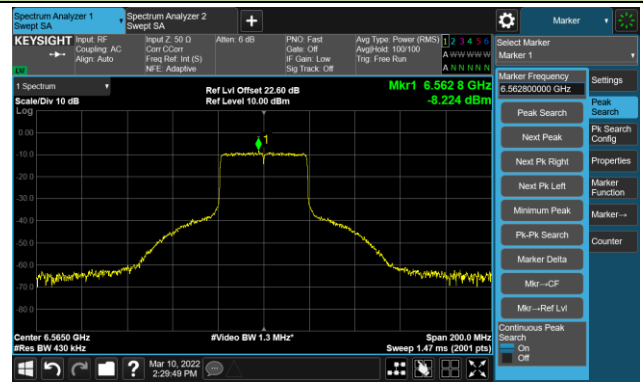

The Reference Level

The Mask Data

802.11ax-HE40 Ant 1

Channel 99 (6445MHz)

The Reference Level

The Mask Data

Channel 107 (6485MHz)

The Reference Level

The Mask Data

Channel 115 (6525MHz)

The Reference Level

The Mask Data

802.11ax-HE40 Ant 1

Channel 123 (6565MHz)

The Reference Level

The Mask Data

Channel 147 (6685MHz)

The Reference Level

The Mask Data

Channel 187 (6885MHz)

The Reference Level

The Mask Data

802.11ax-HE40 Ant 1

Channel 195 (6925MHz)

The Reference Level

The Mask Data

Channel 211 (7005MHz)

The Reference Level

The Mask Data

Channel 227 (7085MHz)

The Reference Level

The Mask Data