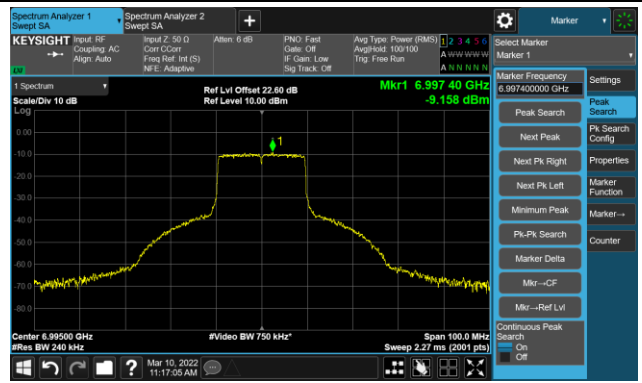

802.11ax-HE20 Ant 1

Channel 117 (6535MHz)

The Reference Level

The Mask Data

Channel 149 (6695MHz)

The Reference Level

The Mask Data

Channel 181 (6855MHz)

The Reference Level

The Mask Data

802.11ax-HE20 Ant 1

Channel 185 (6875MHz)

The Reference Level

The Mask Data

Channel 189 (6895MHz)

The Reference Level

The Mask Data

Channel 209 (6995MHz)

The Reference Level

The Mask Data

802.11ax-HE20 Ant 1

Channel 229 (7095MHz)

The Reference Level

The Mask Data