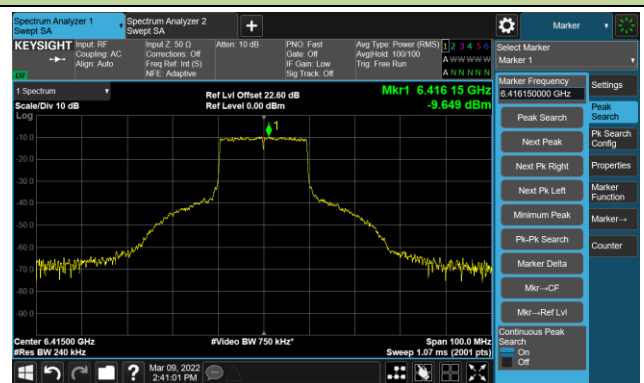

The Mask Data

Channel 209 (6995MHz)

The Reference Level

The Mask Data

802.11ax-HE20 - Ant 1

Channel 01 (5955MHz)

The Reference Level

The Mask Data

Channel 49 (6195MHz)

The Reference Level

The Mask Data

Channel 93 (6415MHz)

The Reference Level

The Mask Data

802.11ax-HE20 Ant 1

Channel 97 (6435MHz)

The Reference Level

The Mask Data

Channel 105 (6475MHz)

The Reference Level

The Mask Data

Channel 113 (6515MHz)

The Reference Level

The Mask Data