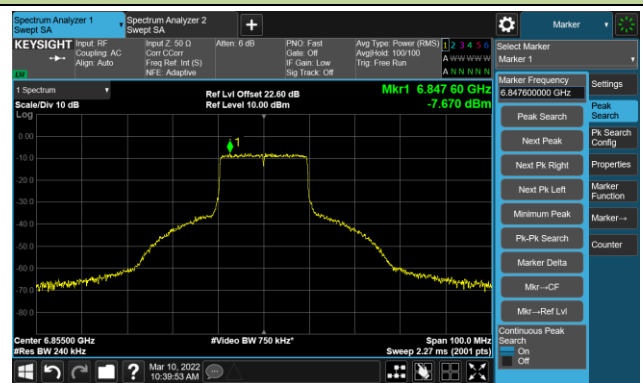

The Reference Level

The Mask Data

Channel 105 (6475MHz)

The Reference Level

The Mask Data

Channel 113 (6515MHz)

The Reference Level

The Mask Data

802.11ax-HE20 Ant 1

Channel 117 (6535MHz)

The Reference Level

The Mask Data

Channel 149 (6695MHz)

The Reference Level

The Mask Data

Channel 181 (6855MHz)

The Reference Level

The Mask Data

802.11ax-HE20 Ant 1

Channel 185 (6875MHz)

The Reference Level

The Mask Data

Channel 189 (6895MHz)

The Reference Level