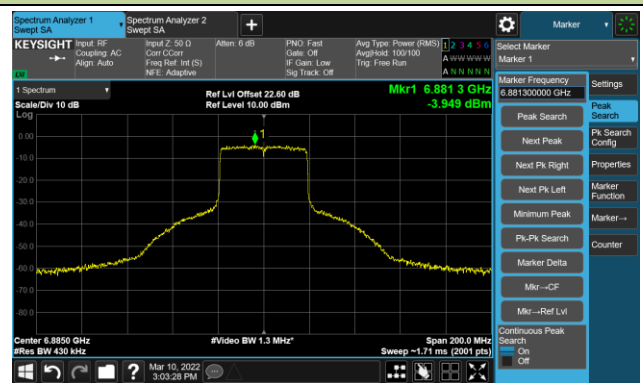

The Mask Data

Channel 115 (6525MHz)

The Reference Level

The Mask Data

802.11ax-HE40 Ant 1

Channel 123 (6565MHz)

The Reference Level

The Mask Data

Channel 147 (6685MHz)

The Reference Level

The Mask Data

Channel 187 (6885MHz)

The Reference Level

The Mask Data

802.11ax-HE40 Ant 1

Channel 195 (6925MHz)

The Reference Level

The Mask Data

Channel 211 (7005MHz)

The Reference Level

The Mask Data

Channel 227 (7085MHz)

The Reference Level

The Mask Data