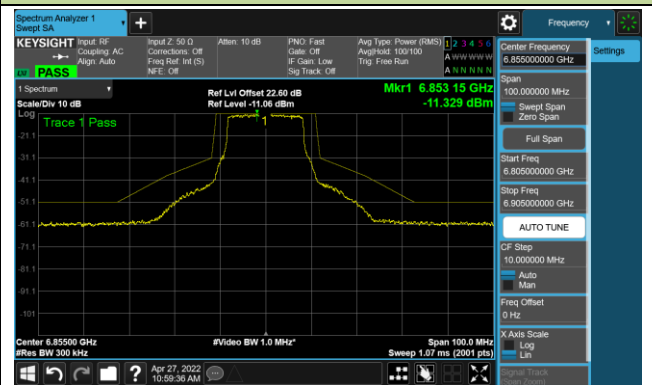

The Reference Level

The Mask Data

Channel 105 (6475MHz)

The Reference Level

The Mask Data

Channel 113 (6515MHz)

The Reference Level

The Mask Data

802.11a - Ant 1

Channel 117 (6535MHz)

The Reference Level

The Mask Data

Channel 149 (6695MHz)

The Reference Level

The Mask Data

Channel 181 (6855MHz)

The Reference Level

The Mask Data

802.11a - Ant 1

Channel 185 (6875MHz)

The Reference Level

The Mask Data

Channel 189 (6895MHz)

The Reference Level

The Mask Data

Channel 209 (6995MHz)

The Reference Level

The Mask Data

802.11ax-HE20 - Ant 1

Channel 01 (5955MHz)

The Reference Level

The Mask Data