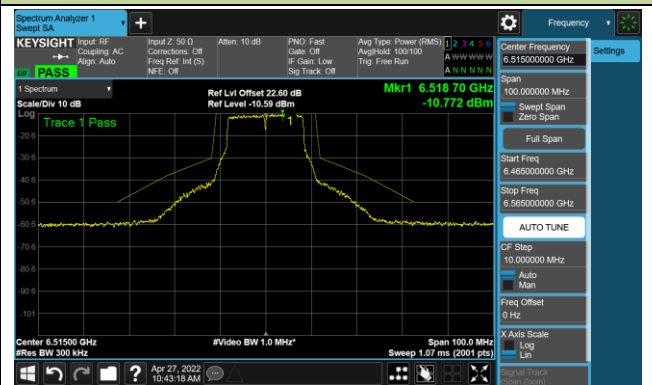

Channel 49 (6195MHz)

The Reference Level

The Mask Data

Channel 93 (6415MHz)

The Reference Level

The Mask Data

802.11a - Ant 1

Channel 97 (6435MHz)

The Reference Level

The Mask Data

Channel 105 (6475MHz)

The Reference Level

The Mask Data

Channel 113 (6515MHz)

The Reference Level

The Mask Data

802.11a - Ant 1

Channel 117 (6535MHz)

The Reference Level

The Mask Data

Channel 149 (6695MHz)

The Reference Level

The Mask Data

Channel 181 (6855MHz)

The Reference Level

The Mask Data

802.11a - Ant 1

Channel 185 (6875MHz)

The Reference Level

The Mask Data

Channel 189 (6895MHz)

The Reference Level