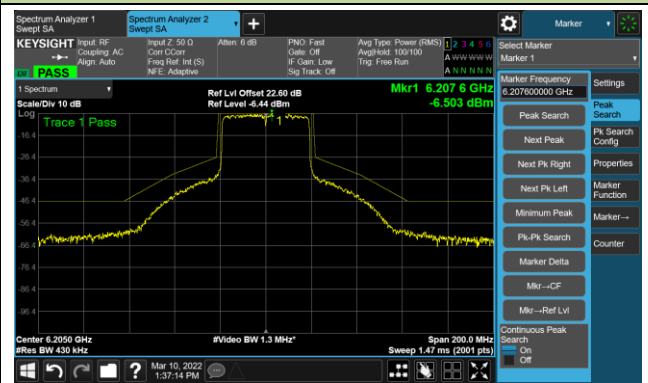

The Mask Data

Channel 209 (6995MHz)

The Reference Level

The Mask Data

802.11ax-HE20 Ant 1

Channel 229 (7095MHz)

The Reference Level

The Mask Data

802.11ax-HE40 Ant 1

Channel 03 (5965MHz)

The Reference Level

The Mask Data

Channel 51 (6205MHz)

The Reference Level

The Mask Data

Channel 91 (6405MHz)

The Reference Level

The Mask Data

802.11ax-HE40 Ant 1

Channel 99 (6445MHz)

The Reference Level

The Mask Data

Channel 107 (6485MHz)

The Reference Level