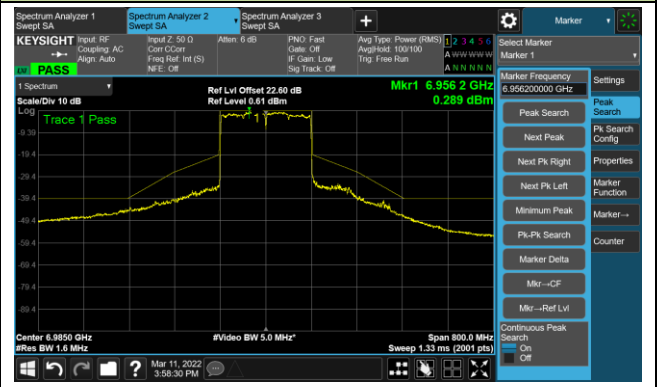

802.11ax-HE160 Ant 0

Channel 207 (6985MHz)

The Reference Level

The Mask Data

802.11a - Ant 1

Channel 01 (5955MHz)

The Reference Level

The Mask Data

Channel 49 (6195MHz)

The Reference Level

The Mask Data

Channel 93 (6415MHz)

The Reference Level

The Mask Data

802.11a - Ant 1

Channel 97 (6435MHz)

The Reference Level

The Mask Data

Channel 105 (6475MHz)

The Reference Level

The Mask Data

Channel 113 (6515MHz)

The Reference Level

The Mask Data