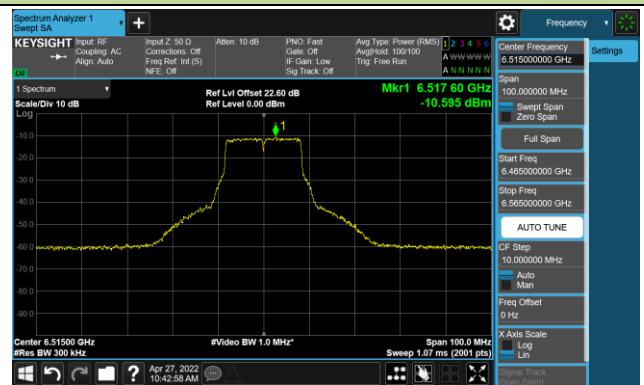

The Reference Level

The Mask Data

Channel 105 (6475MHz)

The Reference Level

The Mask Data

Channel 113 (6515MHz)

The Reference Level

The Mask Data

802.11a - Ant 1

Channel 117 (6535MHz)

The Reference Level

The Mask Data

Channel 149 (6695MHz)

The Reference Level

The Mask Data

Channel 181 (6855MHz)

The Reference Level

The Mask Data

802.11a - Ant 1

Channel 185 (6875MHz)

The Reference Level

The Mask Data

Channel 189 (6895MHz)

The Reference Level