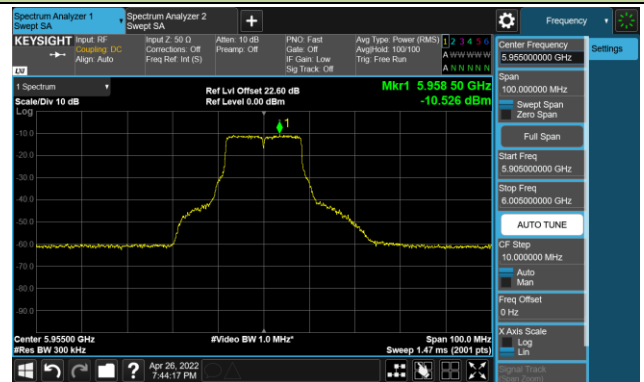

802.11ax-HE160 Ant 0

Channel 207 (6985MHz)

The Reference Level

The Mask Data

802.11a - Ant 1

Channel 01 (5955MHz)

The Reference Level

The Mask Data

Channel 49 (6195MHz)

The Reference Level

The Mask Data

Channel 93 (6415MHz)

The Reference Level

The Mask Data

802.11a - Ant 1

Channel 97 (6435MHz)

The Reference Level

The Mask Data

Channel 105 (6475MHz)

The Reference Level

The Mask Data

Channel 113 (6515MHz)

The Reference Level

The Mask Data