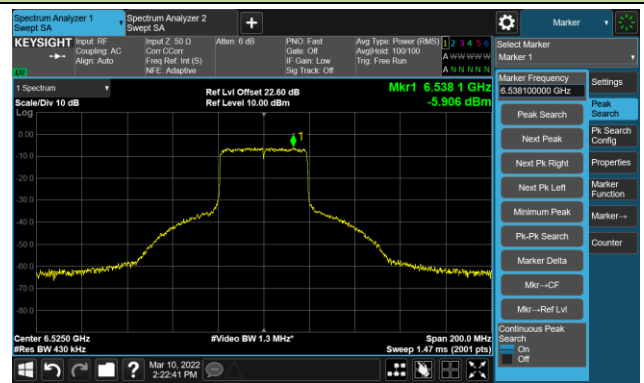

802.11ax-HE40 Ant 1

Channel 03 (5965MHz)

The Reference Level

The Mask Data

Channel 51 (6205MHz)

The Reference Level

The Mask Data

Channel 91 (6405MHz)

The Reference Level

The Mask Data

802.11ax-HE40 Ant 1

Channel 99 (6445MHz)

The Reference Level

The Mask Data

Channel 107 (6485MHz)

The Reference Level

The Mask Data

Channel 115 (6525MHz)

The Reference Level

The Mask Data

802.11ax-HE40 Ant 1

Channel 123 (6565MHz)

The Reference Level

The Mask Data

Channel 147 (6685MHz)

The Reference Level

The Mask Data

Channel 187 (6885MHz)

The Reference Level

The Mask Data

802.11ax-HE40 Ant 1

Channel 195 (6925MHz)