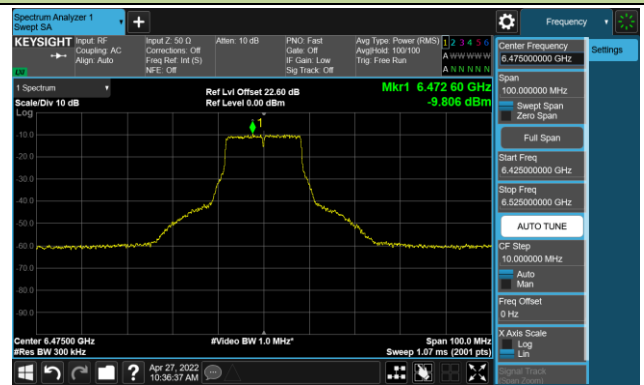

The Reference Level

The Mask Data

Channel 105 (6475MHz)

The Reference Level

The Mask Data

Channel 113 (6515MHz)

The Reference Level

The Mask Data

802.11a - Ant 1

Channel 117 (6535MHz)

The Reference Level

The Mask Data

Channel 149 (6695MHz)

The Reference Level

The Mask Data

Channel 181 (6855MHz)

The Reference Level

The Mask Data

802.11a - Ant 1

Channel 185 (6875MHz)

The Reference Level

The Mask Data

Channel 189 (6895MHz)

The Reference Level