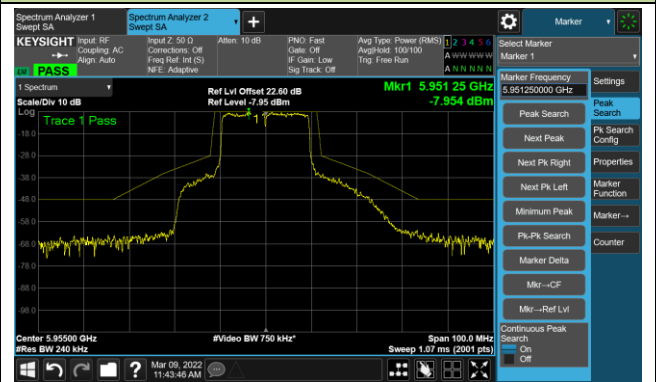

The Reference Level

The Mask Data

802.11a - Ant 1

Channel 185 (6875MHz)

The Reference Level

The Mask Data

Channel 189 (6895MHz)

The Reference Level

The Mask Data

Channel 209 (6995MHz)

The Reference Level

The Mask Data

802.11ax-HE20 - Ant 1

Channel 01 (5955MHz)

The Reference Level

The Mask Data

Channel 49 (6195MHz)

The Reference Level

The Mask Data

Channel 93 (6415MHz)

The Reference Level

The Mask Data

802.11ax-HE20 Ant 1

Channel 97 (6435MHz)

The Reference Level

The Mask Data

Channel 105 (6475MHz)

The Reference Level

The Mask Data

Channel 113 (6515MHz)

The Reference Level

The Mask Data