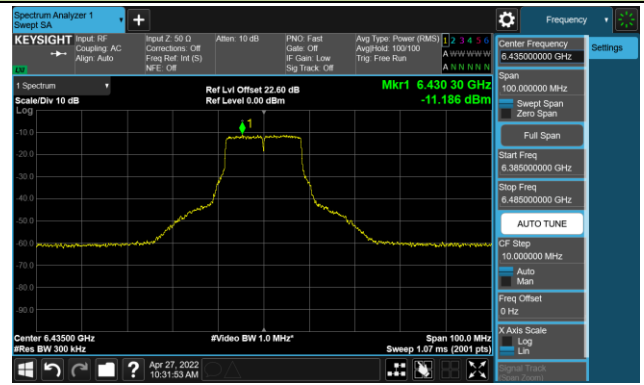

802.11ax-HE160 Ant 0

Channel 207 (6985MHz)

The Reference Level

The Mask Data

802.11a - Ant 1

Channel 01 (5955MHz)

The Reference Level

The Mask Data

Channel 49 (6195MHz)

The Reference Level

The Mask Data

Channel 93 (6415MHz)

The Reference Level

The Mask Data

802.11a - Ant 1

Channel 97 (6435MHz)

The Reference Level

The Mask Data

Channel 105 (6475MHz)

The Reference Level

The Mask Data

Channel 113 (6515MHz)

The Reference Level

The Mask Data

802.11a - Ant 1

Channel 117 (6535MHz)

The Reference Level

The Mask Data

Channel 149 (6695MHz)

The Reference Level

The Mask Data

Channel 181 (6855MHz)