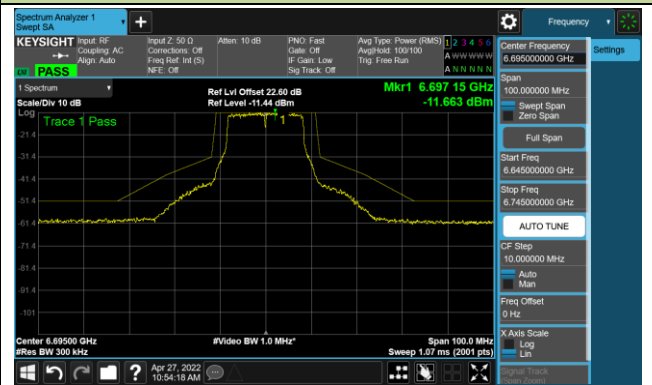

The Reference Level

The Mask Data

Channel 105 (6475MHz)

The Reference Level

The Mask Data

Channel 113 (6515MHz)

The Reference Level

The Mask Data

802.11a - Ant 1

Channel 117 (6535MHz)

The Reference Level

The Mask Data

Channel 149 (6695MHz)

The Reference Level

The Mask Data

Channel 181 (6855MHz)

The Reference Level

The Mask Data

802.11a - Ant 1

Channel 185 (6875MHz)

The Reference Level

The Mask Data

Channel 189 (6895MHz)

The Reference Level

The Mask Data

Channel 209 (6995MHz)

The Reference Level

The Mask Data

802.11ax-HE20 - Ant 1

Channel 01 (5955MHz)

The Reference Level

The Mask Data