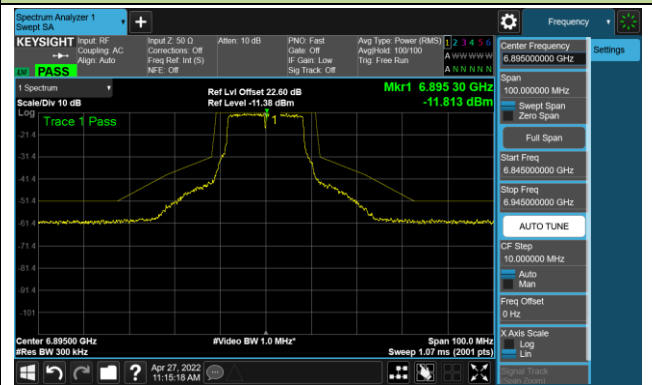

802.11a - Ant 1

Channel 117 (6535MHz)

The Reference Level

The Mask Data

Channel 149 (6695MHz)

The Reference Level

The Mask Data

Channel 181 (6855MHz)

The Reference Level

The Mask Data

802.11a - Ant 1

Channel 185 (6875MHz)

The Reference Level

The Mask Data

Channel 189 (6895MHz)

The Reference Level

The Mask Data

Channel 209 (6995MHz)

The Reference Level

The Mask Data

802.11ax-HE20 - Ant 1

Channel 01 (5955MHz)

The Reference Level

The Mask Data

Channel 49 (6195MHz)

The Reference Level

The Mask Data

Channel 93 (6415MHz)

The Reference Level

The Mask Data

802.11ax-HE20 Ant 1

Channel 97 (6435MHz)