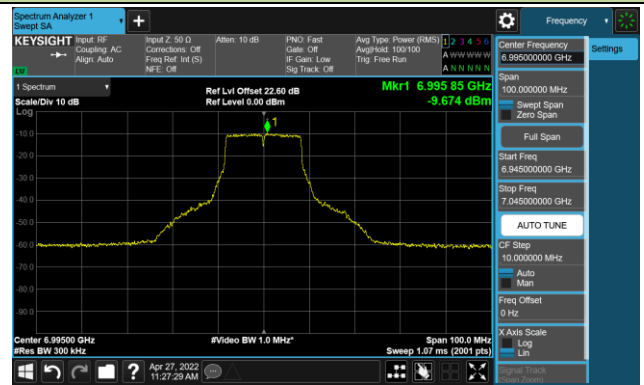

802.11a - Ant 1

Channel 117 (6535MHz)

The Reference Level

The Mask Data

Channel 149 (6695MHz)

The Reference Level

The Mask Data

Channel 181 (6855MHz)

The Reference Level

The Mask Data

802.11a - Ant 1

Channel 185 (6875MHz)

The Reference Level

The Mask Data

Channel 189 (6895MHz)

The Reference Level

The Mask Data

Channel 209 (6995MHz)

The Reference Level

The Mask Data

802.11ax-HE20 - Ant 1

Channel 01 (5955MHz)

The Reference Level

The Mask Data