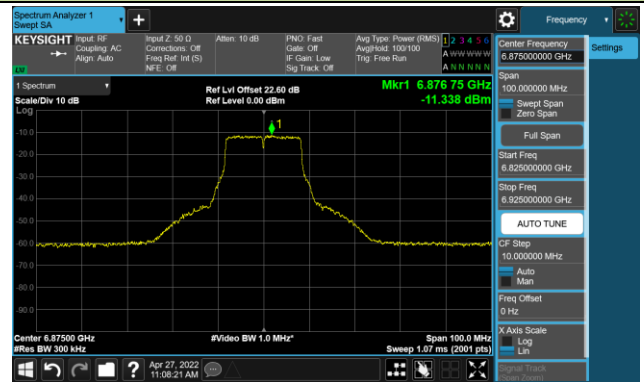

The Reference Level

The Mask Data

802.11a - Ant 1

Channel 185 (6875MHz)

The Reference Level

The Mask Data

Channel 189 (6895MHz)

The Reference Level

The Mask Data

Channel 209 (6995MHz)

The Reference Level

The Mask Data

802.11ax-HE20 - Ant 1

Channel 01 (5955MHz)

The Reference Level

The Mask Data