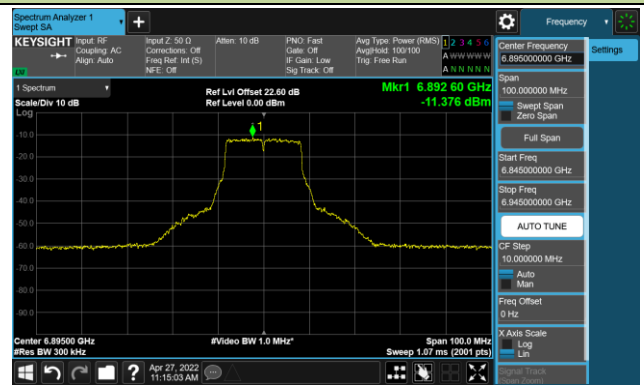

802.11a - Ant 1

Channel 117 (6535MHz)

The Reference Level

The Mask Data

Channel 149 (6695MHz)

The Reference Level

The Mask Data

Channel 181 (6855MHz)

The Reference Level

The Mask Data

802.11a - Ant 1

Channel 185 (6875MHz)

The Reference Level

The Mask Data

Channel 189 (6895MHz)

The Reference Level

The Mask Data

Channel 209 (6995MHz)

The Reference Level

The Mask Data

802.11ax-HE20 - Ant 1

Channel 01 (5955MHz)

The Reference Level

The Mask Data