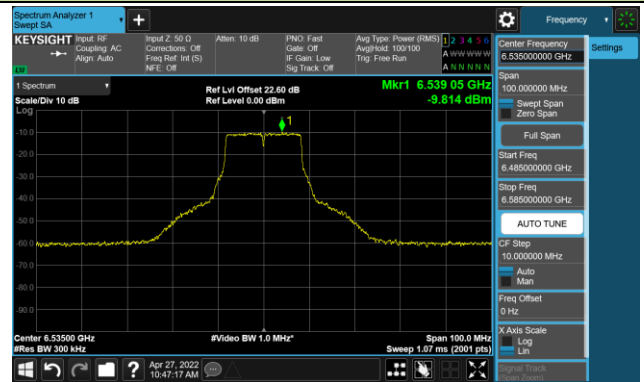

The Reference Level

The Mask Data

Channel 105 (6475MHz)

The Reference Level

The Mask Data

Channel 113 (6515MHz)

The Reference Level

The Mask Data

802.11a - Ant 1

Channel 117 (6535MHz)

The Reference Level

The Mask Data

Channel 149 (6695MHz)

The Reference Level

The Mask Data

Channel 181 (6855MHz)

The Reference Level

The Mask Data

802.11a - Ant 1

Channel 185 (6875MHz)

The Reference Level

The Mask Data

Channel 189 (6895MHz)

The Reference Level