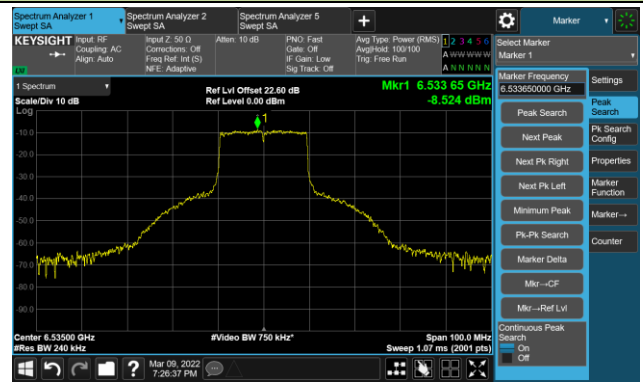

Channel 49 (6195MHz)

The Reference Level

The Mask Data

Channel 93 (6415MHz)

The Reference Level

The Mask Data

802.11ax-HE20 Ant 1

Channel 97 (6435MHz)

The Reference Level

The Mask Data

Channel 105 (6475MHz)

The Reference Level

The Mask Data

Channel 113 (6515MHz)

The Reference Level

The Mask Data

802.11ax-HE20 Ant 1

Channel 117 (6535MHz)

The Reference Level

The Mask Data

Channel 149 (6695MHz)

The Reference Level

The Mask Data

Channel 181 (6855MHz)

The Reference Level

The Mask Data

802.11ax-HE20 Ant 1

Channel 185 (6875MHz)

The Reference Level

The Mask Data

Channel 189 (6895MHz)

The Reference Level