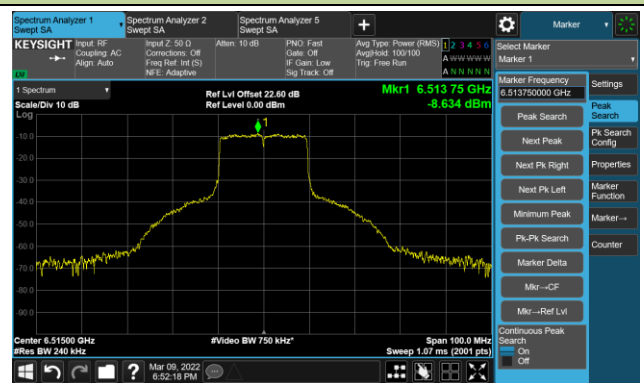

Channel 49 (6195MHz)

The Reference Level

The Mask Data

Channel 93 (6415MHz)

The Reference Level

The Mask Data

802.11ax-HE20 Ant 1

Channel 97 (6435MHz)

The Reference Level

The Mask Data

Channel 105 (6475MHz)

The Reference Level

The Mask Data

Channel 113 (6515MHz)

The Reference Level

The Mask Data

802.11ax-HE20 Ant 1

Channel 117 (6535MHz)

The Reference Level

The Mask Data

Channel 149 (6695MHz)

The Reference Level

The Mask Data

Channel 181 (6855MHz)