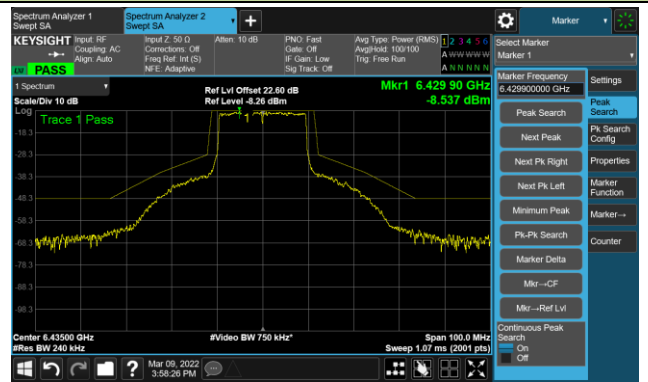

The Mask Data

Channel 209 (6995MHz)

The Reference Level

The Mask Data

802.11ax-HE20 - Ant 1

Channel 01 (5955MHz)

The Reference Level

The Mask Data

Channel 49 (6195MHz)

The Reference Level

The Mask Data

Channel 93 (6415MHz)

The Reference Level

The Mask Data

802.11ax-HE20 Ant 1

Channel 97 (6435MHz)

The Reference Level

The Mask Data

Channel 105 (6475MHz)

The Reference Level

The Mask Data

Channel 113 (6515MHz)

The Reference Level

The Mask Data

802.11ax-HE20 Ant 1

Channel 117 (6535MHz)

The Reference Level

The Mask Data

Channel 149 (6695MHz)

The Reference Level

The Mask Data

Channel 181 (6855MHz)