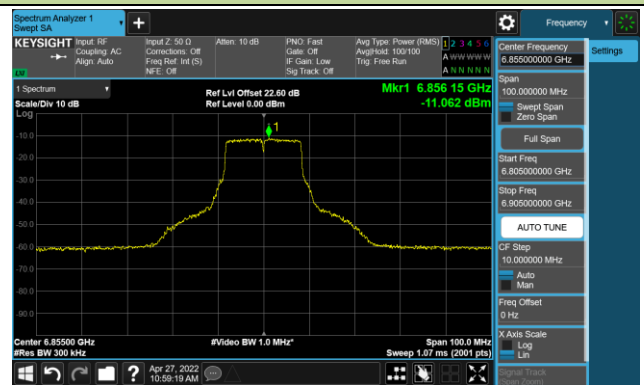

The Reference Level

The Mask Data

Channel 105 (6475MHz)

The Reference Level

The Mask Data

Channel 113 (6515MHz)

The Reference Level

The Mask Data

802.11a - Ant 1

Channel 117 (6535MHz)

The Reference Level

The Mask Data

Channel 149 (6695MHz)

The Reference Level

The Mask Data

Channel 181 (6855MHz)

The Reference Level

The Mask Data

802.11a - Ant 1

Channel 185 (6875MHz)

The Reference Level

The Mask Data

Channel 189 (6895MHz)

The Reference Level

The Mask Data

Channel 209 (6995MHz)

The Reference Level

The Mask Data

802.11ax-HE20 - Ant 1

Channel 01 (5955MHz)

The Reference Level

The Mask Data