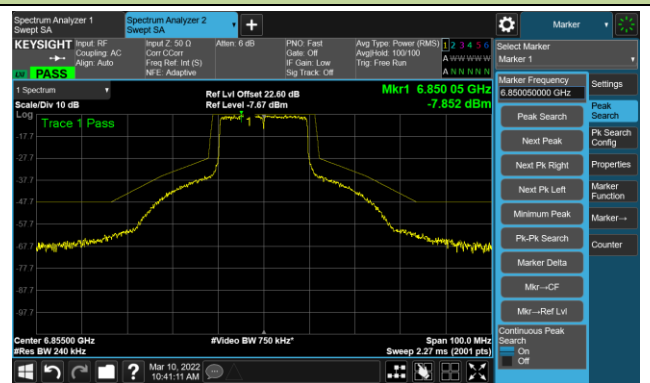

The Reference Level

The Mask Data

Channel 105 (6475MHz)

The Reference Level

The Mask Data

Channel 113 (6515MHz)

The Reference Level

The Mask Data

802.11ax-HE20 Ant 1

Channel 117 (6535MHz)

The Reference Level

The Mask Data

Channel 149 (6695MHz)

The Reference Level

The Mask Data

Channel 181 (6855MHz)

The Reference Level

The Mask Data

802.11ax-HE20 Ant 1

Channel 185 (6875MHz)

The Reference Level

The Mask Data

Channel 189 (6895MHz)

The Reference Level

The Mask Data

Channel 209 (6995MHz)

The Reference Level

The Mask Data

802.11ax-HE20 Ant 1

Channel 229 (7095MHz)

The Reference Level

The Mask Data