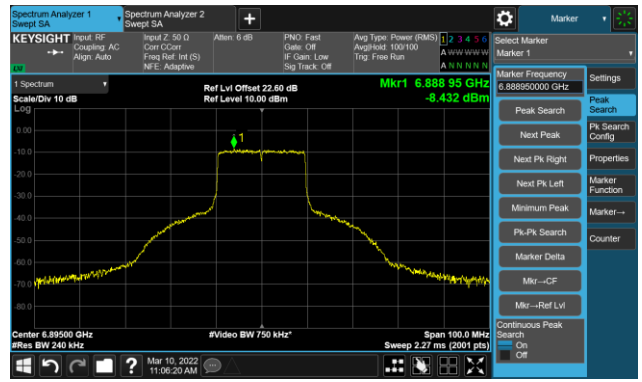

802.11ax-HE20 Ant 1

Channel 117 (6535MHz)

The Reference Level

The Mask Data

Channel 149 (6695MHz)

The Reference Level

The Mask Data

Channel 181 (6855MHz)

The Reference Level

The Mask Data

802.11ax-HE20 Ant 1

Channel 185 (6875MHz)

The Reference Level

The Mask Data

Channel 189 (6895MHz)

The Reference Level

The Mask Data

Channel 209 (6995MHz)

The Reference Level

The Mask Data

802.11ax-HE20 Ant 1

Channel 229 (7095MHz)

The Reference Level

The Mask Data