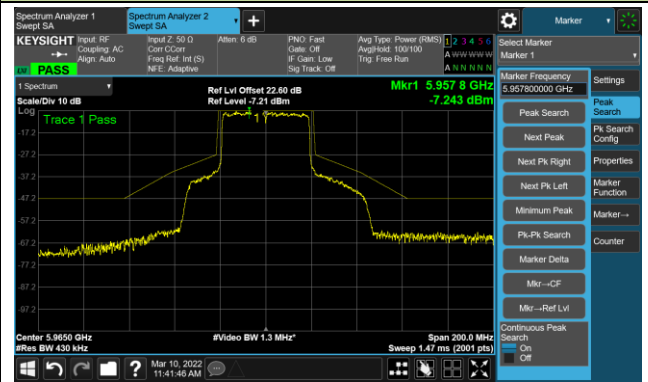

The Reference Level

The Mask Data

802.11ax-HE20 Ant 1

Channel 185 (6875MHz)

The Reference Level

The Mask Data

Channel 189 (6895MHz)

The Reference Level

The Mask Data

Channel 209 (6995MHz)

The Reference Level

The Mask Data

802.11ax-HE20 Ant 1

Channel 229 (7095MHz)

The Reference Level

The Mask Data

802.11ax-HE40 Ant 1

Channel 03 (5965MHz)

The Reference Level

The Mask Data

Channel 51 (6205MHz)

The Reference Level

The Mask Data

Channel 91 (6405MHz)