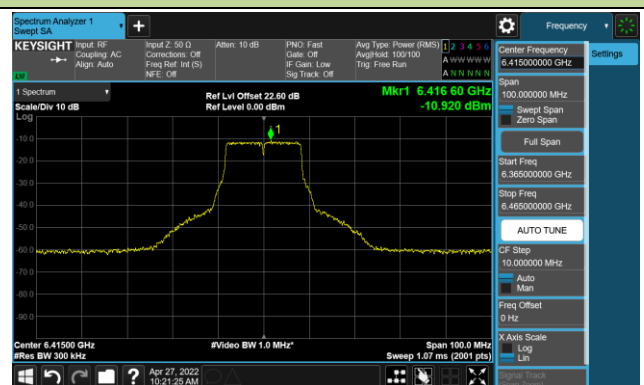

802.11ax-HE160 Ant 0

Channel 207 (6985MHz)

The Reference Level

The Mask Data

802.11a - Ant 1

Channel 01 (5955MHz)

The Reference Level

The Mask Data

Channel 49 (6195MHz)

The Reference Level

The Mask Data

Channel 93 (6415MHz)

The Reference Level

The Mask Data

802.11a - Ant 1

Channel 97 (6435MHz)

The Reference Level

The Mask Data

Channel 105 (6475MHz)

The Reference Level

The Mask Data

Channel 113 (6515MHz)

The Reference Level

The Mask Data