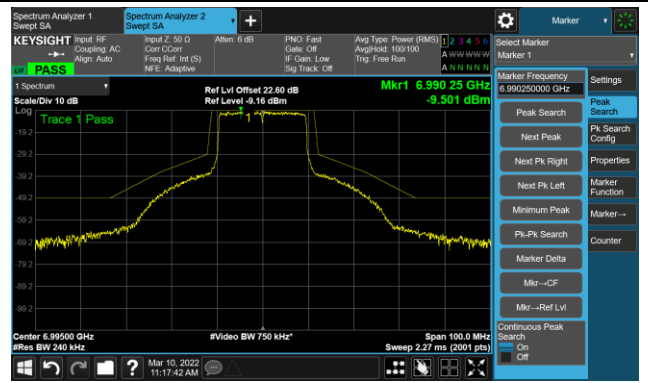

The Reference Level

The Mask Data

802.11ax-HE20 Ant 1

Channel 185 (6875MHz)

The Reference Level

The Mask Data

Channel 189 (6895MHz)

The Reference Level

The Mask Data

Channel 209 (6995MHz)

The Reference Level

The Mask Data

802.11ax-HE20 Ant 1

Channel 229 (7095MHz)

The Reference Level

The Mask Data

802.11ax-HE40 Ant 1

Channel 03 (5965MHz)

The Reference Level

The Mask Data

Channel 51 (6205MHz)

The Reference Level

The Mask Data

Channel 91 (6405MHz)