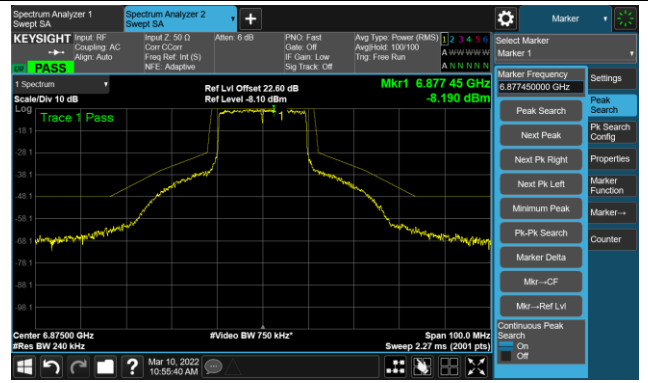

802.11ax-HE20 Ant 1

Channel 117 (6535MHz)

The Reference Level

The Mask Data

Channel 149 (6695MHz)

The Reference Level

The Mask Data

Channel 181 (6855MHz)

The Reference Level

The Mask Data

802.11ax-HE20 Ant 1

Channel 185 (6875MHz)

The Reference Level

The Mask Data

Channel 189 (6895MHz)

The Reference Level

The Mask Data

Channel 209 (6995MHz)

The Reference Level

The Mask Data

802.11ax-HE20 Ant 1

Channel 229 (7095MHz)

The Reference Level

The Mask Data