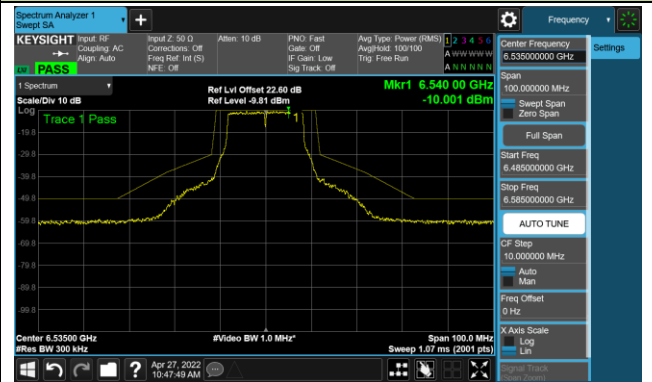

Channel 49 (6195MHz)

The Reference Level

The Mask Data

Channel 93 (6415MHz)

The Reference Level

The Mask Data

802.11a - Ant 1

Channel 97 (6435MHz)

The Reference Level

The Mask Data

Channel 105 (6475MHz)

The Reference Level

The Mask Data

Channel 113 (6515MHz)

The Reference Level

The Mask Data

802.11a - Ant 1

Channel 117 (6535MHz)

The Reference Level

The Mask Data

Channel 149 (6695MHz)

The Reference Level

The Mask Data

Channel 181 (6855MHz)

The Reference Level

The Mask Data

802.11a - Ant 1

Channel 185 (6875MHz)

The Reference Level

The Mask Data

Channel 189 (6895MHz)

The Reference Level