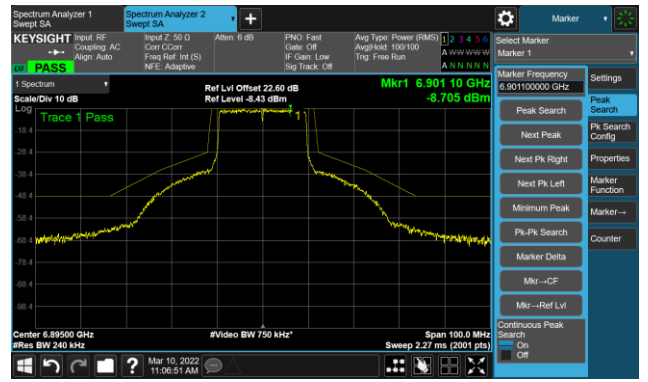

802.11ax-HE20 Ant 1

Channel 117 (6535MHz)

The Reference Level

The Mask Data

Channel 149 (6695MHz)

The Reference Level

The Mask Data

Channel 181 (6855MHz)

The Reference Level

The Mask Data

802.11ax-HE20 Ant 1

Channel 185 (6875MHz)

The Reference Level

The Mask Data

Channel 189 (6895MHz)

The Reference Level

The Mask Data

Channel 209 (6995MHz)

The Reference Level

The Mask Data

802.11ax-HE20 Ant 1

Channel 229 (7095MHz)

The Reference Level

The Mask Data