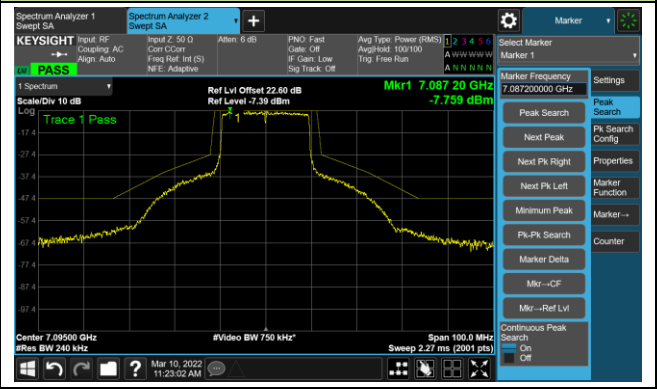

The Reference Level

The Mask Data

802.11ax-HE20 Ant 1

Channel 185 (6875MHz)

The Reference Level

The Mask Data

Channel 189 (6895MHz)

The Reference Level

The Mask Data

Channel 209 (6995MHz)

The Reference Level

The Mask Data

802.11ax-HE20 Ant 1

Channel 229 (7095MHz)

The Reference Level

The Mask Data

802.11ax-HE40 Ant 1

Channel 03 (5965MHz)

The Reference Level

The Mask Data

Channel 51 (6205MHz)

The Reference Level

The Mask Data

Channel 91 (6405MHz)