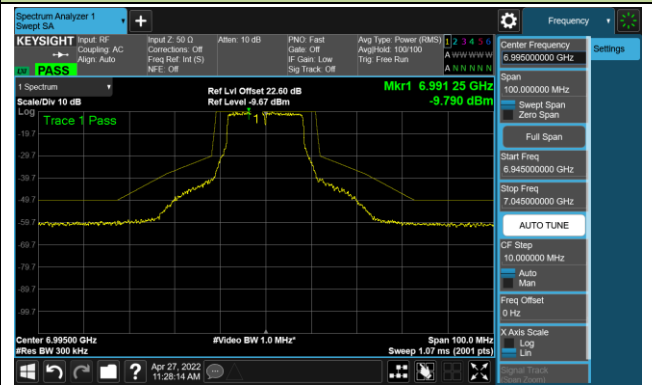

The Reference Level

The Mask Data

802.11a - Ant 1

Channel 185 (6875MHz)

The Reference Level

The Mask Data

Channel 189 (6895MHz)

The Reference Level

The Mask Data

Channel 209 (6995MHz)

The Reference Level

The Mask Data

802.11ax-HE20 - Ant 1

Channel 01 (5955MHz)

The Reference Level

The Mask Data

Channel 49 (6195MHz)

The Reference Level

The Mask Data

Channel 93 (6415MHz)

The Reference Level

The Mask Data

802.11ax-HE20 Ant 1

Channel 97 (6435MHz)

The Reference Level

The Mask Data

Channel 105 (6475MHz)

The Reference Level

The Mask Data

Channel 113 (6515MHz)

The Reference Level

The Mask Data