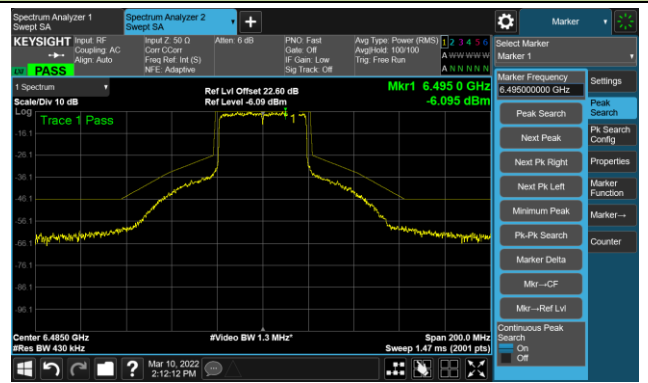

802.11ax-HE40 Ant 1

Channel 03 (5965MHz)

The Reference Level

The Mask Data

Channel 51 (6205MHz)

The Reference Level

The Mask Data

Channel 91 (6405MHz)

The Reference Level

The Mask Data

802.11ax-HE40 Ant 1

Channel 99 (6445MHz)

The Reference Level

The Mask Data

Channel 107 (6485MHz)

The Reference Level

The Mask Data

Channel 115 (6525MHz)

The Reference Level

The Mask Data

802.11ax-HE40 Ant 1

Channel 123 (6565MHz)

The Reference Level

The Mask Data

Channel 147 (6685MHz)

The Reference Level

The Mask Data

Channel 187 (6885MHz)

The Reference Level

The Mask Data

802.11ax-HE40 Ant 1

Channel 195 (6925MHz)