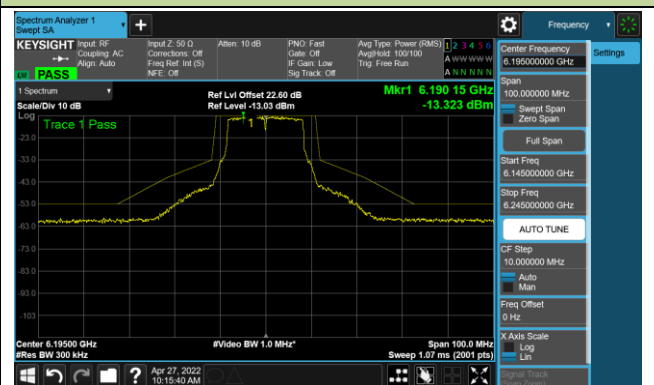

802.11ax-HE160 Ant 0

Channel 207 (6985MHz)

The Reference Level

The Mask Data

802.11a - Ant 1

Channel 01 (5955MHz)

The Reference Level

The Mask Data

Channel 49 (6195MHz)

The Reference Level

The Mask Data

Channel 93 (6415MHz)

The Reference Level

The Mask Data

802.11a - Ant 1

Channel 97 (6435MHz)

The Reference Level

The Mask Data

Channel 105 (6475MHz)

The Reference Level

The Mask Data

Channel 113 (6515MHz)

The Reference Level

The Mask Data