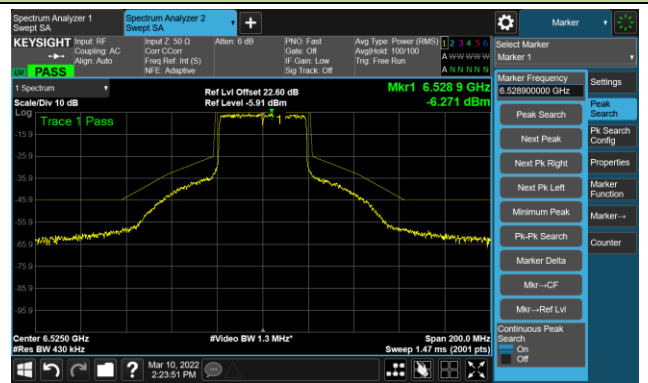

The Reference Level

The Mask Data

802.11ax-HE40 Ant 1

Channel 99 (6445MHz)

The Reference Level

The Mask Data

Channel 107 (6485MHz)

The Reference Level

The Mask Data

Channel 115 (6525MHz)

The Reference Level

The Mask Data

802.11ax-HE40 Ant 1

Channel 123 (6565MHz)

The Reference Level

The Mask Data

Channel 147 (6685MHz)

The Reference Level

The Mask Data

Channel 187 (6885MHz)

The Reference Level

The Mask Data

802.11ax-HE40 Ant 1

Channel 195 (6925MHz)

The Reference Level

The Mask Data

Channel 211 (7005MHz)

The Reference Level

The Mask Data

Channel 227 (7085MHz)

The Reference Level

The Mask Data