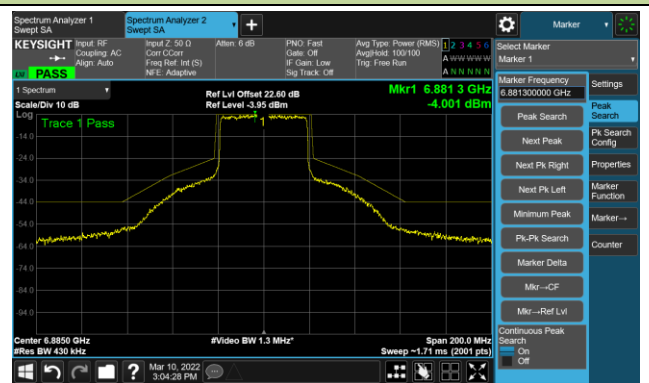

The Mask Data

Channel 115 (6525MHz)

The Reference Level

The Mask Data

802.11ax-HE40 Ant 1

Channel 123 (6565MHz)

The Reference Level

The Mask Data

Channel 147 (6685MHz)

The Reference Level

The Mask Data

Channel 187 (6885MHz)

The Reference Level

The Mask Data

802.11ax-HE40 Ant 1

Channel 195 (6925MHz)

The Reference Level

The Mask Data

Channel 211 (7005MHz)

The Reference Level

The Mask Data

Channel 227 (7085MHz)

The Reference Level

The Mask Data