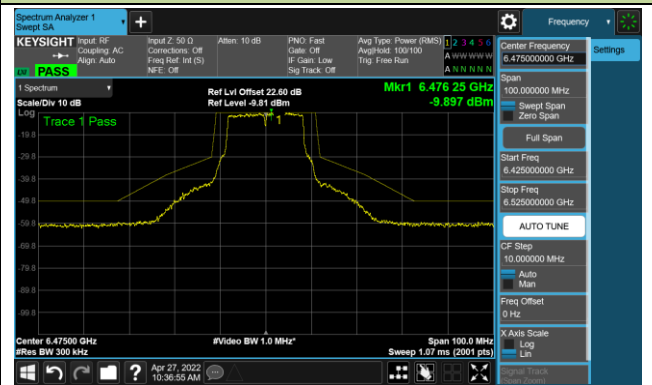

Channel 49 (6195MHz)

The Reference Level

The Mask Data

Channel 93 (6415MHz)

The Reference Level

The Mask Data

802.11a - Ant 1

Channel 97 (6435MHz)

The Reference Level

The Mask Data

Channel 105 (6475MHz)

The Reference Level

The Mask Data

Channel 113 (6515MHz)

The Reference Level

The Mask Data

802.11a - Ant 1

Channel 117 (6535MHz)

The Reference Level

The Mask Data

Channel 149 (6695MHz)

The Reference Level

The Mask Data

Channel 181 (6855MHz)

The Reference Level

The Mask Data

802.11a - Ant 1

Channel 185 (6875MHz)

The Reference Level

The Mask Data

Channel 189 (6895MHz)

The Reference Level