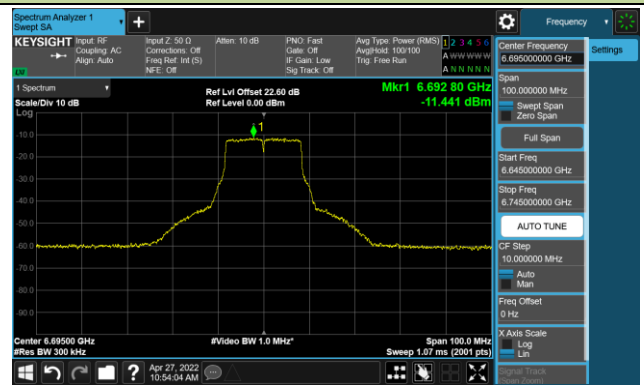

The Reference Level

The Mask Data

Channel 105 (6475MHz)

The Reference Level

The Mask Data

Channel 113 (6515MHz)

The Reference Level

The Mask Data

802.11a - Ant 1

Channel 117 (6535MHz)

The Reference Level

The Mask Data

Channel 149 (6695MHz)

The Reference Level

The Mask Data

Channel 181 (6855MHz)

The Reference Level

The Mask Data

802.11a - Ant 1

Channel 185 (6875MHz)

The Reference Level

The Mask Data

Channel 189 (6895MHz)

The Reference Level