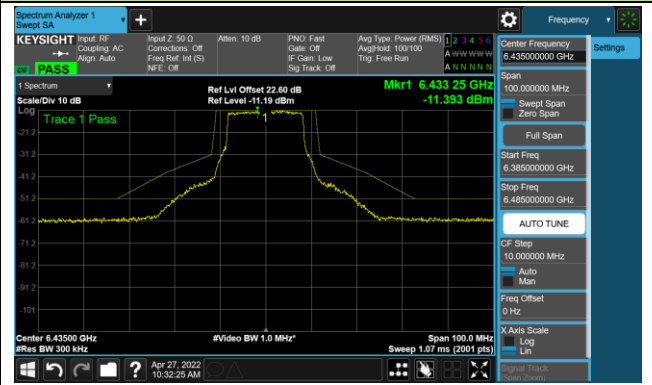

802.11ax-HE160 Ant 0

Channel 207 (6985MHz)

The Reference Level

The Mask Data

802.11a - Ant 1

Channel 01 (5955MHz)

The Reference Level

The Mask Data

Channel 49 (6195MHz)

The Reference Level

The Mask Data

Channel 93 (6415MHz)

The Reference Level

The Mask Data

802.11a - Ant 1

Channel 97 (6435MHz)

The Reference Level

The Mask Data

Channel 105 (6475MHz)

The Reference Level

The Mask Data

Channel 113 (6515MHz)

The Reference Level

The Mask Data

802.11a - Ant 1

Channel 117 (6535MHz)

The Reference Level

The Mask Data

Channel 149 (6695MHz)

The Reference Level

The Mask Data

Channel 181 (6855MHz)