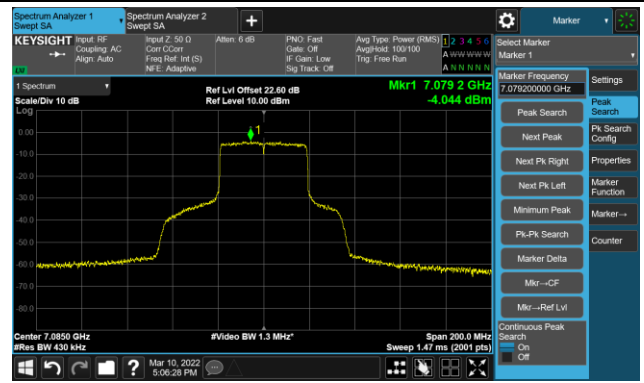

Channel 147 (6685MHz)

The Reference Level

The Mask Data

Channel 187 (6885MHz)

The Reference Level

The Mask Data

802.11ax-HE40 Ant 1

Channel 195 (6925MHz)

The Reference Level

The Mask Data

Channel 211 (7005MHz)

The Reference Level

The Mask Data

Channel 227 (7085MHz)

The Reference Level

The Mask Data