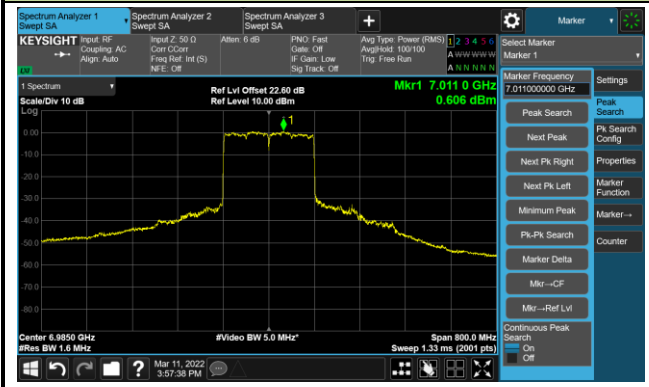

802.11ax-HE160 Ant 0

Channel 207 (6985MHz)

The Reference Level

The Mask Data

802.11a - Ant 1

Channel 01 (5955MHz)

The Reference Level

The Mask Data

Channel 49 (6195MHz)

The Reference Level

The Mask Data

Channel 93 (6415MHz)

The Reference Level

The Mask Data

802.11a - Ant 1

Channel 97 (6435MHz)

The Reference Level

The Mask Data

Channel 105 (6475MHz)

The Reference Level

The Mask Data

Channel 113 (6515MHz)

The Reference Level

The Mask Data