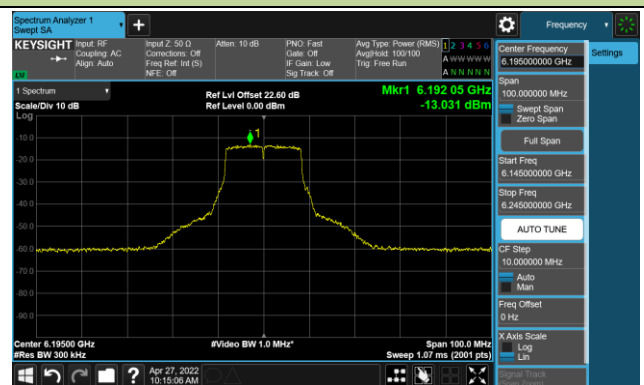

802.11ax-HE160 Ant 0

Channel 207 (6985MHz)

The Reference Level

The Mask Data

802.11a - Ant 1

Channel 01 (5955MHz)

The Reference Level

The Mask Data

Channel 49 (6195MHz)

The Reference Level

The Mask Data

Channel 93 (6415MHz)

The Reference Level

The Mask Data

802.11a - Ant 1

Channel 97 (6435MHz)

The Reference Level

The Mask Data

Channel 105 (6475MHz)

The Reference Level

The Mask Data

Channel 113 (6515MHz)

The Reference Level

The Mask Data