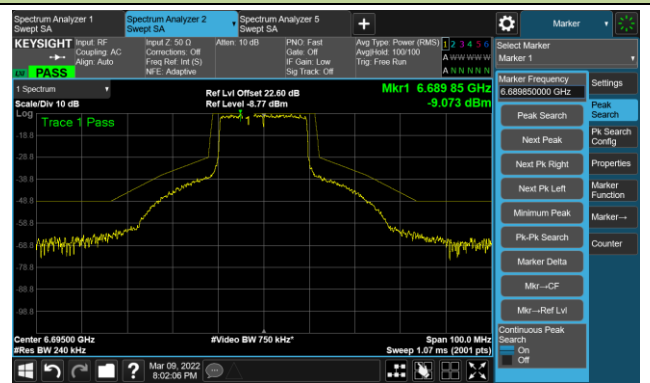

The Reference Level

The Mask Data

Channel 105 (6475MHz)

The Reference Level

The Mask Data

Channel 113 (6515MHz)

The Reference Level

The Mask Data

802.11ax-HE20 Ant 1

Channel 117 (6535MHz)

The Reference Level

The Mask Data

Channel 149 (6695MHz)

The Reference Level

The Mask Data

Channel 181 (6855MHz)

The Reference Level

The Mask Data

802.11ax-HE20 Ant 1

Channel 185 (6875MHz)

The Reference Level

The Mask Data

Channel 189 (6895MHz)

The Reference Level

The Mask Data

Channel 209 (6995MHz)

The Reference Level

The Mask Data

802.11ax-HE20 Ant 1

Channel 229 (7095MHz)

The Reference Level

The Mask Data