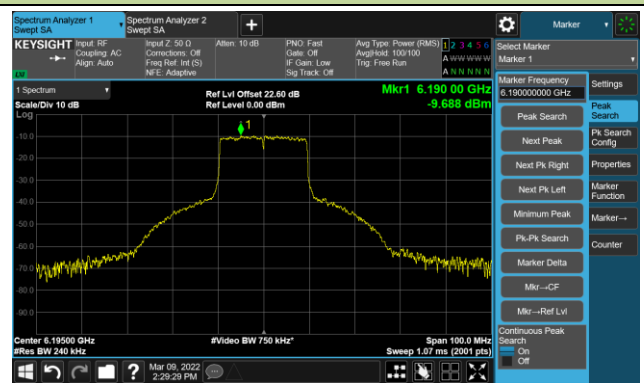

The Reference Level

The Mask Data

802.11a - Ant 1

Channel 185 (6875MHz)

The Reference Level

The Mask Data

Channel 189 (6895MHz)

The Reference Level

The Mask Data

Channel 209 (6995MHz)

The Reference Level

The Mask Data

802.11ax-HE20 - Ant 1

Channel 01 (5955MHz)

The Reference Level

The Mask Data

Channel 49 (6195MHz)

The Reference Level

The Mask Data

Channel 93 (6415MHz)

The Reference Level

The Mask Data

802.11ax-HE20 Ant 1

Channel 97 (6435MHz)