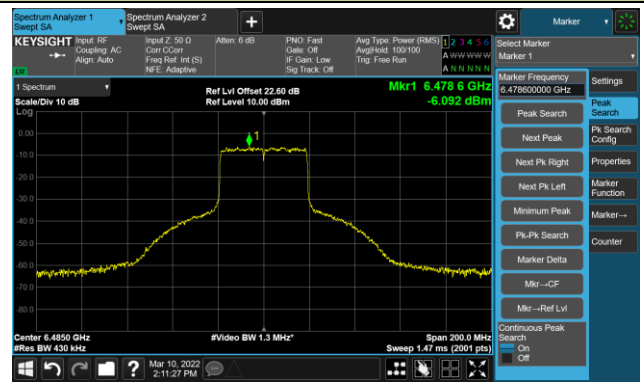

802.11ax-HE40 Ant 1

Channel 03 (5965MHz)

The Reference Level

The Mask Data

Channel 51 (6205MHz)

The Reference Level

The Mask Data

Channel 91 (6405MHz)

The Reference Level

The Mask Data

802.11ax-HE40 Ant 1

Channel 99 (6445MHz)

The Reference Level

The Mask Data

Channel 107 (6485MHz)

The Reference Level

The Mask Data

Channel 115 (6525MHz)

The Reference Level

The Mask Data

802.11ax-HE40 Ant 1

Channel 123 (6565MHz)

The Reference Level

The Mask Data