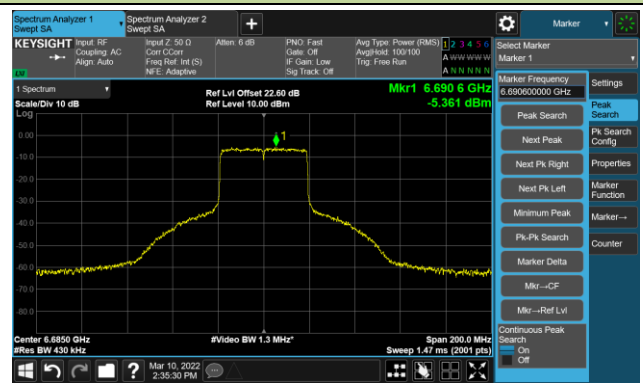

The Reference Level

The Mask Data

802.11ax-HE40 Ant 1

Channel 99 (6445MHz)

The Reference Level

The Mask Data

Channel 107 (6485MHz)

The Reference Level

The Mask Data

Channel 115 (6525MHz)

The Reference Level

The Mask Data

802.11ax-HE40 Ant 1

Channel 123 (6565MHz)

The Reference Level

The Mask Data

Channel 147 (6685MHz)

The Reference Level

The Mask Data

Channel 187 (6885MHz)

The Reference Level

The Mask Data

802.11ax-HE40 Ant 1

Channel 195 (6925MHz)

The Reference Level

The Mask Data

Channel 211 (7005MHz)

The Reference Level

The Mask Data

Channel 227 (7085MHz)

The Reference Level

The Mask Data