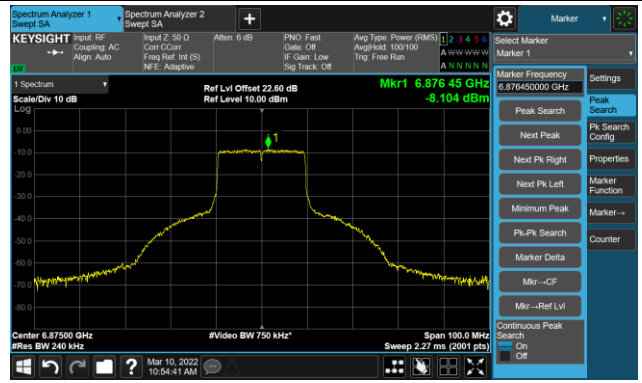

802.11ax-HE20 Ant 1

Channel 117 (6535MHz)

The Reference Level

The Mask Data

Channel 149 (6695MHz)

The Reference Level

The Mask Data

Channel 181 (6855MHz)

The Reference Level

The Mask Data

802.11ax-HE20 Ant 1

Channel 185 (6875MHz)

The Reference Level

The Mask Data

Channel 189 (6895MHz)

The Reference Level

The Mask Data

Channel 209 (6995MHz)

The Reference Level

The Mask Data

802.11ax-HE20 Ant 1

Channel 229 (7095MHz)

The Reference Level

The Mask Data