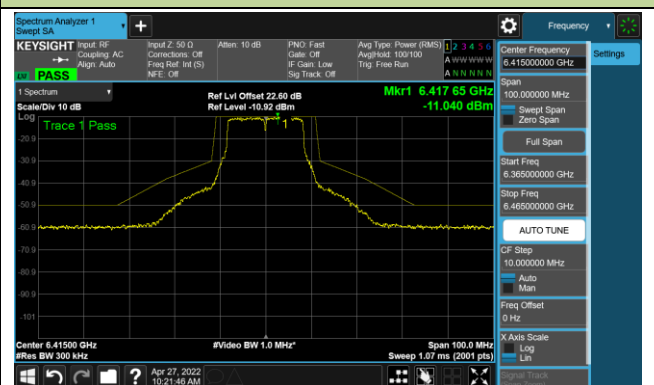

802.11ax-HE160 Ant 0

Channel 207 (6985MHz)

The Reference Level

The Mask Data

802.11a - Ant 1

Channel 01 (5955MHz)

The Reference Level

The Mask Data

Channel 49 (6195MHz)

The Reference Level

The Mask Data

Channel 93 (6415MHz)

The Reference Level

The Mask Data

802.11a - Ant 1

Channel 97 (6435MHz)

The Reference Level

The Mask Data

Channel 105 (6475MHz)

The Reference Level

The Mask Data

Channel 113 (6515MHz)

The Reference Level

The Mask Data

802.11a - Ant 1

Channel 117 (6535MHz)

The Reference Level

The Mask Data

Channel 149 (6695MHz)

The Reference Level

The Mask Data

Channel 181 (6855MHz)