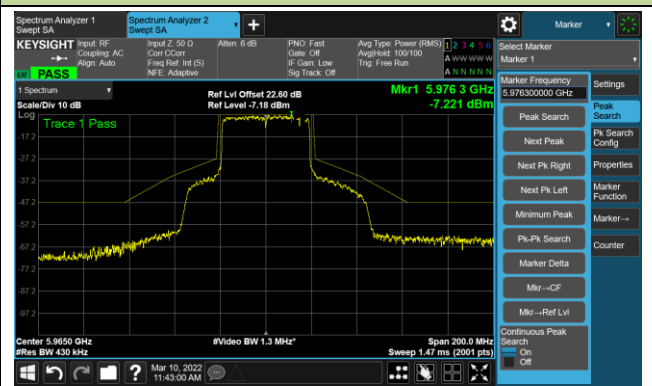

Channel 189 (6895MHz)

The Reference Level

The Mask Data

Channel 209 (6995MHz)

The Reference Level

The Mask Data

802.11ax-HE20 Ant 0

Channel 229 (7095MHz)

The Reference Level

The Mask Data

802.11ax-HE40 Ant 0

Channel 03 (5965MHz)

The Reference Level

The Mask Data

Channel 51 (6205MHz)

The Reference Level

The Mask Data

Channel 91 (6405MHz)

The Reference Level

The Mask Data

802.11ax-HE40 Ant 0

Channel 99 (6445MHz)

The Reference Level

The Mask Data