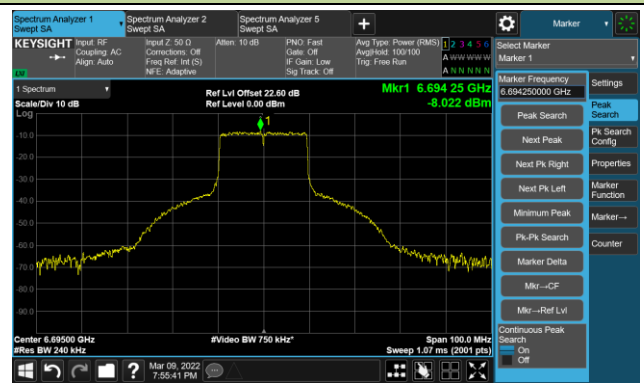

The Reference Level

The Mask Data

802.11ax-HE20 Ant 0

Channel 117 (6535MHz)

The Reference Level

The Mask Data

Channel 149 (6695MHz)

The Reference Level

The Mask Data

Channel 181 (6855MHz)

The Reference Level

The Mask Data

802.11ax-HE20 Ant 0

Channel 185 (6875MHz)

The Reference Level

The Mask Data

Channel 189 (6895MHz)

The Reference Level

The Mask Data

Channel 209 (6995MHz)

The Reference Level

The Mask Data

802.11ax-HE20 Ant 0

Channel 229 (7095MHz)