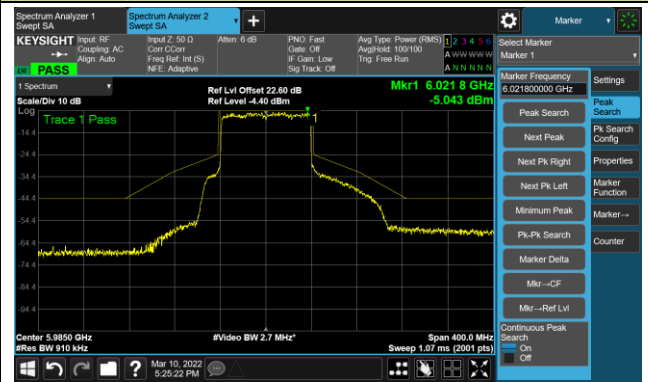

802.11ax-HE40 Ant 0

Channel 195 (6925MHz)

The Reference Level

The Mask Data

Channel 211 (7005MHz)

The Reference Level

The Mask Data

Channel 227 (7085MHz)

The Reference Level

The Mask Data

802.11ax-HE80 Ant 0

Channel 07 (5985MHz)

The Reference Level

The Mask Data

Channel 55 (6225MHz)

The Reference Level

The Mask Data

Channel 87 (6385MHz)

The Reference Level

The Mask Data

802.11ax-HE80 Ant 0

Channel 103 (6465MHz)

The Reference Level

The Mask Data