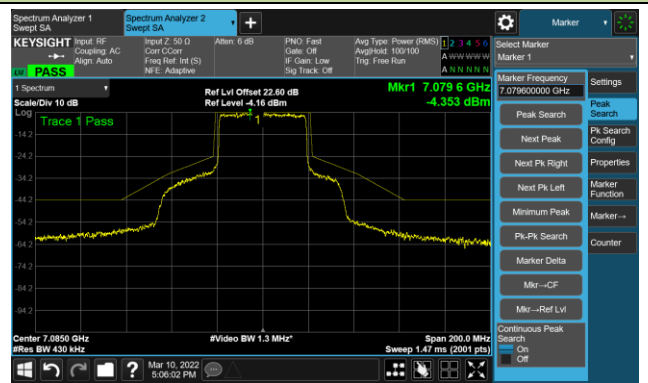

The Reference Level

The Mask Data

Channel 147 (6685MHz)

The Reference Level

The Mask Data

Channel 187 (6885MHz)

The Reference Level

The Mask Data

802.11ax-HE40 Ant 0

Channel 195 (6925MHz)

The Reference Level

The Mask Data

Channel 211 (7005MHz)

The Reference Level

The Mask Data

Channel 227 (7085MHz)

The Reference Level

The Mask Data

802.11ax-HE80 Ant 0

Channel 07 (5985MHz)

The Reference Level

The Mask Data

Channel 55 (6225MHz)

The Reference Level

The Mask Data

Channel 87 (6385MHz)

The Reference Level

The Mask Data

802.11ax-HE80 Ant 0

Channel 103 (6465MHz)

The Reference Level

The Mask Data