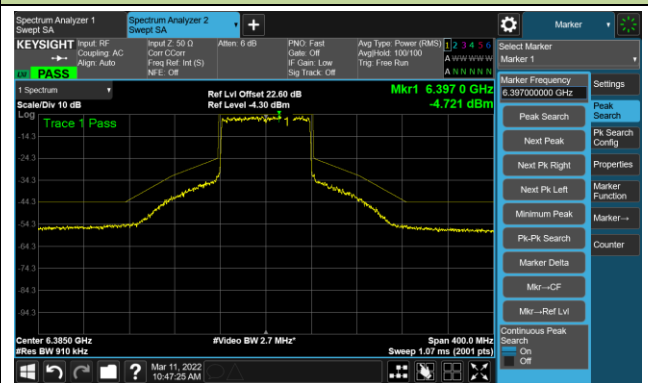

The Reference Level

The Mask Data

802.11ax-HE80 Ant 0

Channel 07 (5985MHz)

The Reference Level

The Mask Data

Channel 55 (6225MHz)

The Reference Level

The Mask Data

Channel 87 (6385MHz)

The Reference Level

The Mask Data

802.11ax-HE80 Ant 0

Channel 103 (6465MHz)

The Reference Level

The Mask Data

Channel 119 (6545MHz)

The Reference Level

The Mask Data

Channel 135 (6625MHz)

The Reference Level

The Mask Data

802.11ax-HE80 Ant 0

Channel 151 (6705MHz)

The Reference Level

The Mask Data

Channel 167 (6785MHz)

The Reference Level

The Mask Data

Channel 183 (6865MHz)

The Reference Level

The Mask Data