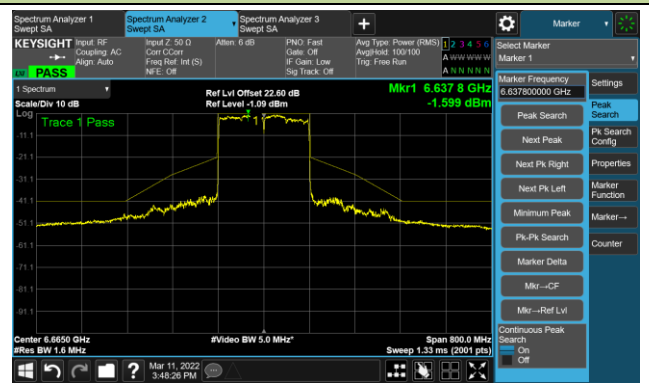

802.11ax-HE80 Ant 0

Channel 199 (6945MHz)

The Reference Level

The Mask Data

Channel 215 (7025MHz)

The Reference Level

The Mask Data

802.11ax-HE160 Ant 0

Channel 15 (6025MHz)

The Reference Level

The Mask Data

Channel 47 (6185MHz)

The Reference Level

The Mask Data

Channel 79 (6345MHz)

The Reference Level

The Mask Data

802.11ax-HE160 Ant 0

Channel 111 (6505MHz)

The Reference Level

The Mask Data

Channel 143 (6665MHz)

The Reference Level

The Mask Data

Channel 175 (6825MHz)

The Reference Level

The Mask Data