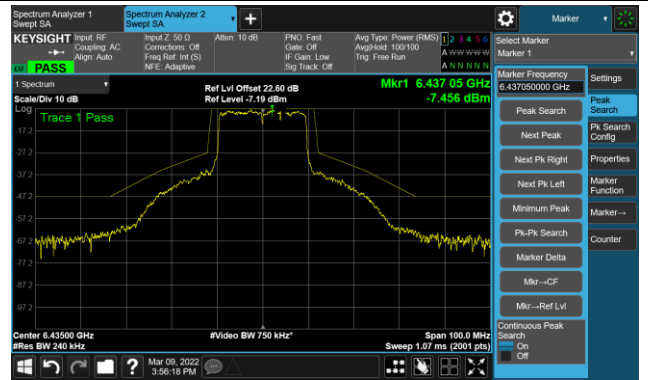

802.11ax-HE20 Ant 0

Channel 97 (6435MHz)

The Reference Level

The Mask Data

Channel 105 (6475MHz)

The Reference Level

The Mask Data

Channel 113 (6515MHz)

The Reference Level

The Mask Data

802.11ax-HE20 Ant 0

Channel 117 (6535MHz)

The Reference Level

The Mask Data

Channel 149 (6695MHz)

The Reference Level

The Mask Data

Channel 181 (6855MHz)

The Reference Level

The Mask Data

802.11ax-HE20 Ant 0

Channel 185 (6875MHz)

The Reference Level

The Mask Data