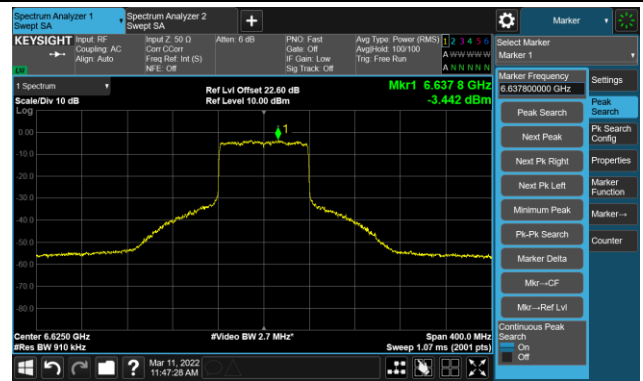

The Mask Data

Channel 87 (6385MHz)

The Reference Level

The Mask Data

802.11ax-HE80 Ant 0

Channel 103 (6465MHz)

The Reference Level

The Mask Data

Channel 119 (6545MHz)

The Reference Level

The Mask Data

Channel 135 (6625MHz)

The Reference Level

The Mask Data

802.11ax-HE80 Ant 0

Channel 151 (6705MHz)

The Reference Level

The Mask Data

Channel 167 (6785MHz)

The Reference Level

The Mask Data

Channel 183 (6865MHz)

The Reference Level

The Mask Data

802.11ax-HE80 Ant 0

Channel 199 (6945MHz)

The Reference Level

The Mask Data

Channel 215 (7025MHz)

The Reference Level

The Mask Data

802.11ax-HE160 Ant 0