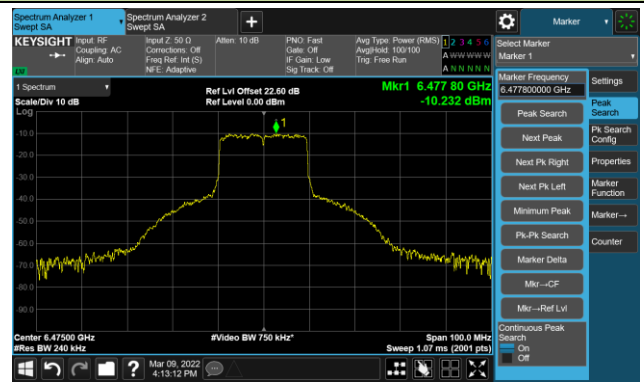

802.11ax-HE20 Ant 0

Channel 97 (6435MHz)

The Reference Level

The Mask Data

Channel 105 (6475MHz)

The Reference Level

The Mask Data

Channel 113 (6515MHz)

The Reference Level

The Mask Data

802.11ax-HE20 Ant 0

Channel 117 (6535MHz)

The Reference Level

The Mask Data

Channel 149 (6695MHz)

The Reference Level