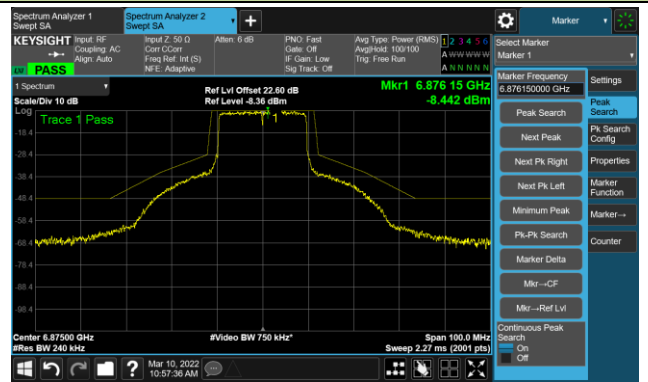

The Reference Level

The Mask Data

802.11ax-HE20 Ant 0

Channel 117 (6535MHz)

The Reference Level

The Mask Data

Channel 149 (6695MHz)

The Reference Level

The Mask Data

Channel 181 (6855MHz)

The Reference Level

The Mask Data

802.11ax-HE20 Ant 0

Channel 185 (6875MHz)

The Reference Level

The Mask Data

Channel 189 (6895MHz)

The Reference Level

The Mask Data

Channel 209 (6995MHz)

The Reference Level

The Mask Data

802.11ax-HE20 Ant 0

Channel 229 (7095MHz)

The Reference Level

The Mask Data

802.11ax-HE40 Ant 0

Channel 03 (5965MHz)

The Reference Level

The Mask Data

Channel 51 (6205MHz)

The Reference Level