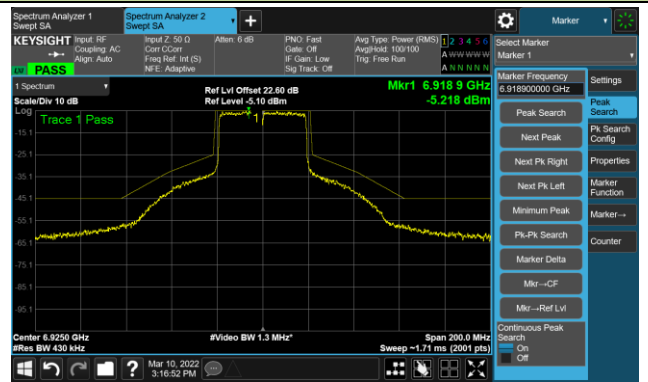

Channel 107 (6485MHz)

The Reference Level

The Mask Data

Channel 115 (6525MHz)

The Reference Level

The Mask Data

802.11ax-HE40 Ant 0

Channel 123 (6565MHz)

The Reference Level

The Mask Data

Channel 147 (6685MHz)

The Reference Level

The Mask Data

Channel 187 (6885MHz)

The Reference Level

The Mask Data

802.11ax-HE40 Ant 0

Channel 195 (6925MHz)

The Reference Level

The Mask Data

Channel 211 (7005MHz)

The Reference Level

The Mask Data

Channel 227 (7085MHz)

The Reference Level

The Mask Data

802.11ax-HE80 Ant 0

Channel 07 (5985MHz)

The Reference Level

The Mask Data

Channel 55 (6225MHz)

The Reference Level