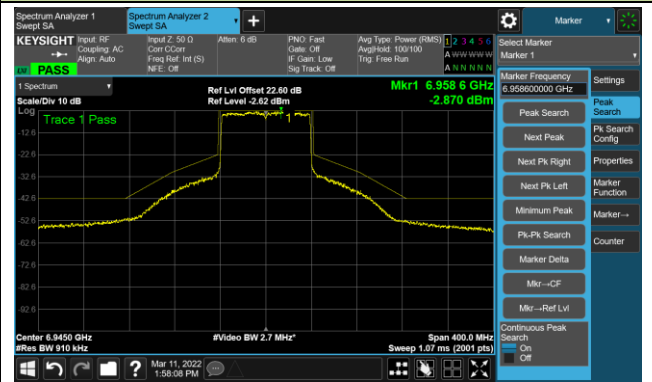

Channel 119 (6545MHz)

The Reference Level

The Mask Data

Channel 135 (6625MHz)

The Reference Level

The Mask Data

802.11ax-HE80 Ant 0

Channel 151 (6705MHz)

The Reference Level

The Mask Data

Channel 167 (6785MHz)

The Reference Level

The Mask Data

Channel 183 (6865MHz)

The Reference Level

The Mask Data

802.11ax-HE80 Ant 0

Channel 199 (6945MHz)

The Reference Level

The Mask Data

Channel 215 (7025MHz)

The Reference Level

The Mask Data

802.11ax-HE160 Ant 0