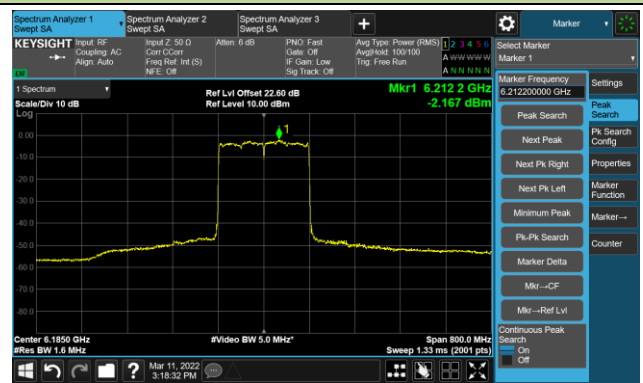

802.11ax-HE80 Ant 0

Channel 199 (6945MHz)

The Reference Level

The Mask Data

Channel 215 (7025MHz)

The Reference Level

The Mask Data

802.11ax-HE160 Ant 0

Channel 15 (6025MHz)

The Reference Level

The Mask Data

Channel 47 (6185MHz)

The Reference Level

The Mask Data

Channel 79 (6345MHz)

The Reference Level

The Mask Data

802.11ax-HE160 Ant 0

Channel 111 (6505MHz)

The Reference Level

The Mask Data

Channel 143 (6665MHz)

The Reference Level

The Mask Data

Channel 175 (6825MHz)

The Reference Level

The Mask Data