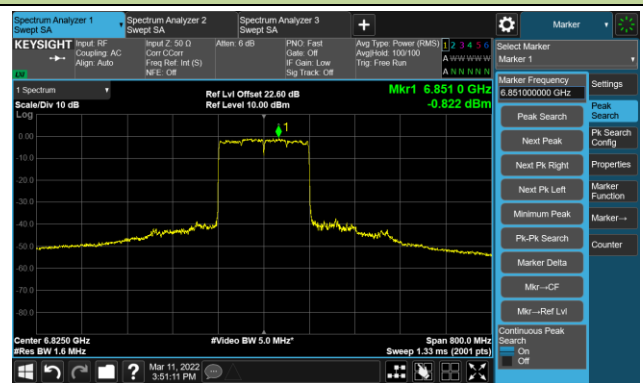

Channel 15 (6025MHz)

The Reference Level

The Mask Data

Channel 47 (6185MHz)

The Reference Level

The Mask Data

Channel 79 (6345MHz)

The Reference Level

The Mask Data

802.11ax-HE160 Ant 0

Channel 111 (6505MHz)

The Reference Level

The Mask Data

Channel 143 (6665MHz)

The Reference Level

The Mask Data

Channel 175 (6825MHz)

The Reference Level

The Mask Data