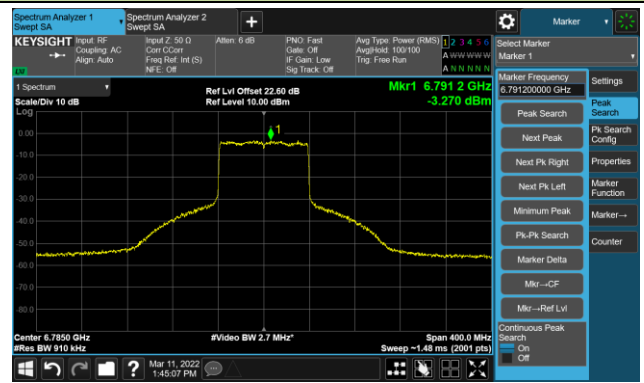

Channel 119 (6545MHz)

The Reference Level

The Mask Data

Channel 135 (6625MHz)

The Reference Level

The Mask Data

802.11ax-HE80 Ant 0

Channel 151 (6705MHz)

The Reference Level

The Mask Data

Channel 167 (6785MHz)

The Reference Level

The Mask Data

Channel 183 (6865MHz)

The Reference Level

The Mask Data

802.11ax-HE80 Ant 0

Channel 199 (6945MHz)

The Reference Level

The Mask Data

Channel 215 (7025MHz)

The Reference Level

The Mask Data

802.11ax-HE160 Ant 0