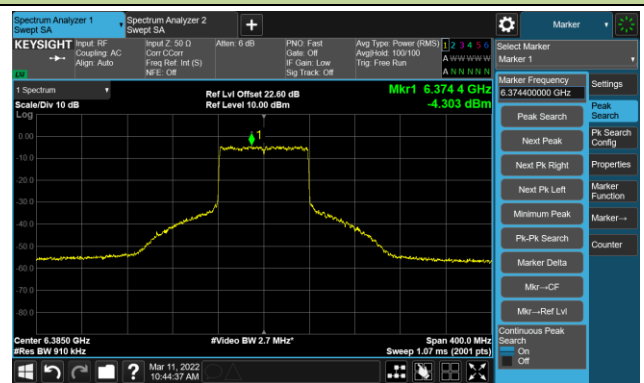

802.11ax-HE40 Ant 0

Channel 195 (6925MHz)

The Reference Level

The Mask Data

Channel 211 (7005MHz)

The Reference Level

The Mask Data

Channel 227 (7085MHz)

The Reference Level

The Mask Data

802.11ax-HE80 Ant 0

Channel 07 (5985MHz)

The Reference Level

The Mask Data

Channel 55 (6225MHz)

The Reference Level

The Mask Data

Channel 87 (6385MHz)

The Reference Level

The Mask Data

802.11ax-HE80 Ant 0

Channel 103 (6465MHz)

The Reference Level

The Mask Data