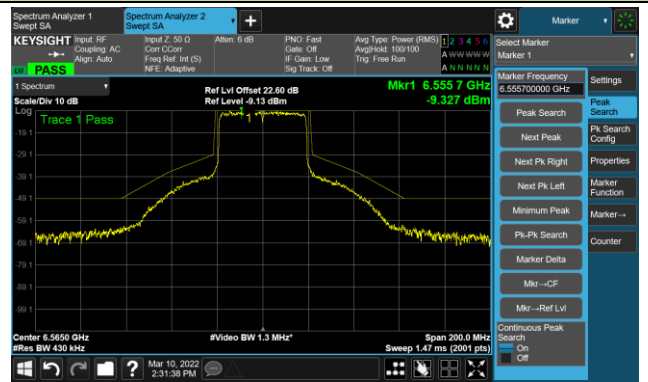

The Mask Data

Channel 91 (6405MHz)

The Reference Level

The Mask Data

802.11ax-HE40 Ant 0

Channel 99 (6445MHz)

The Reference Level

The Mask Data

Channel 107 (6485MHz)

The Reference Level

The Mask Data

Channel 115 (6525MHz)

The Reference Level

The Mask Data

802.11ax-HE40 Ant 0

Channel 123 (6565MHz)

The Reference Level

The Mask Data

Channel 147 (6685MHz)

The Reference Level

The Mask Data

Channel 187 (6885MHz)

The Reference Level

The Mask Data