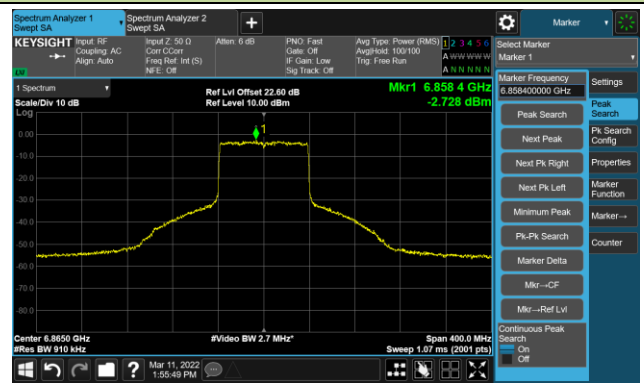

Channel 119 (6545MHz)

The Reference Level

The Mask Data

Channel 135 (6625MHz)

The Reference Level

The Mask Data

802.11ax-HE80 Ant 0

Channel 151 (6705MHz)

The Reference Level

The Mask Data

Channel 167 (6785MHz)

The Reference Level

The Mask Data

Channel 183 (6865MHz)

The Reference Level

The Mask Data

802.11ax-HE80 Ant 0

Channel 199 (6945MHz)

The Reference Level

The Mask Data

Channel 215 (7025MHz)

The Reference Level

The Mask Data

802.11ax-HE160 Ant 0