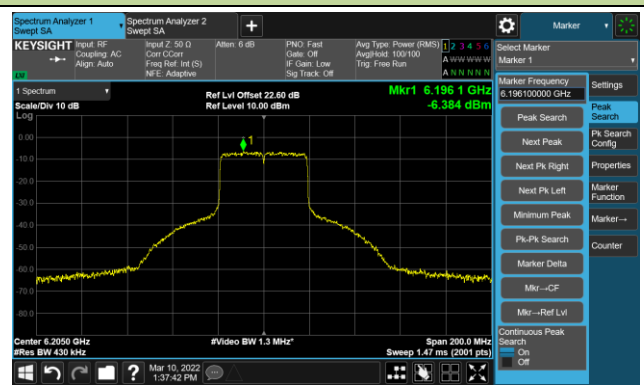

Channel 189 (6895MHz)

The Reference Level

The Mask Data

Channel 209 (6995MHz)

The Reference Level

The Mask Data

802.11ax-HE20 Ant 0

Channel 229 (7095MHz)

The Reference Level

The Mask Data

802.11ax-HE40 Ant 0

Channel 03 (5965MHz)

The Reference Level

The Mask Data

Channel 51 (6205MHz)

The Reference Level

The Mask Data

Channel 91 (6405MHz)

The Reference Level

The Mask Data

802.11ax-HE40 Ant 0

Channel 99 (6445MHz)

The Reference Level

The Mask Data