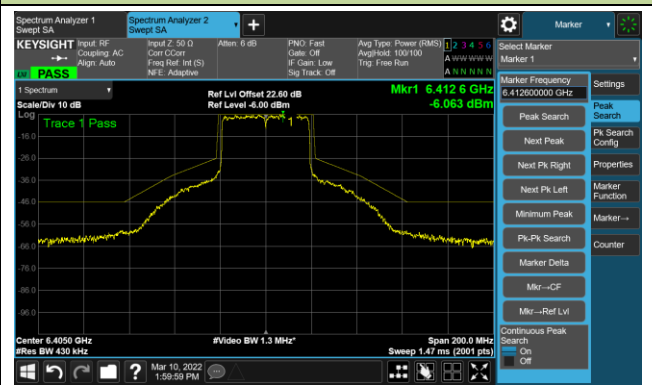

The Reference Level

The Mask Data

802.11ax-HE40 Ant 0

Channel 03 (5965MHz)

The Reference Level

The Mask Data

Channel 51 (6205MHz)

The Reference Level

The Mask Data

Channel 91 (6405MHz)

The Reference Level

The Mask Data

802.11ax-HE40 Ant 0

Channel 99 (6445MHz)

The Reference Level

The Mask Data

Channel 107 (6485MHz)

The Reference Level

The Mask Data

Channel 115 (6525MHz)

The Reference Level

The Mask Data

802.11ax-HE40 Ant 0

Channel 123 (6565MHz)

The Reference Level

The Mask Data

Channel 147 (6685MHz)

The Reference Level

The Mask Data

Channel 187 (6885MHz)

The Reference Level

The Mask Data