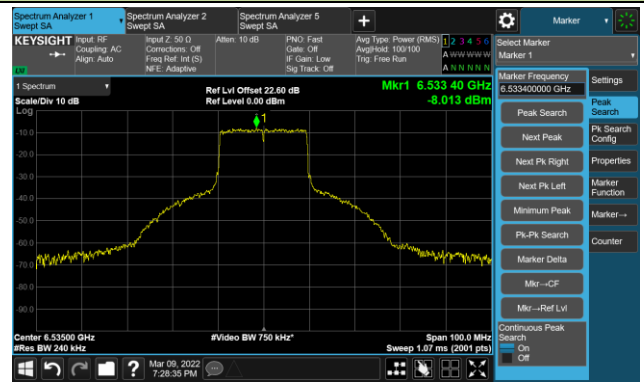

The Reference Level

The Mask Data

802.11ax-HE20 Ant 0

Channel 117 (6535MHz)

The Reference Level

The Mask Data

Channel 149 (6695MHz)

The Reference Level

The Mask Data

Channel 181 (6855MHz)

The Reference Level

The Mask Data

802.11ax-HE20 Ant 0

Channel 185 (6875MHz)

The Reference Level

The Mask Data

Channel 189 (6895MHz)

The Reference Level

The Mask Data

Channel 209 (6995MHz)

The Reference Level

The Mask Data

802.11ax-HE20 Ant 0

Channel 229 (7095MHz)