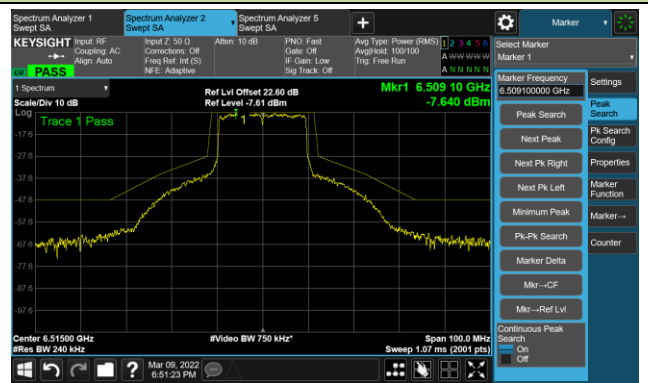

802.11ax-HE20 Ant 0

Channel 97 (6435MHz)

The Reference Level

The Mask Data

Channel 105 (6475MHz)

The Reference Level

The Mask Data

Channel 113 (6515MHz)

The Reference Level

The Mask Data

802.11ax-HE20 Ant 0

Channel 117 (6535MHz)

The Reference Level

The Mask Data

Channel 149 (6695MHz)

The Reference Level

The Mask Data

Channel 181 (6855MHz)

The Reference Level

The Mask Data

802.11ax-HE20 Ant 0

Channel 185 (6875MHz)

The Reference Level

The Mask Data