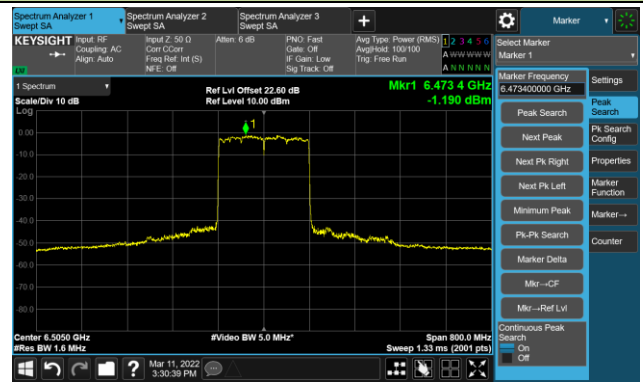

802.11ax-HE80 Ant 0

Channel 199 (6945MHz)

The Reference Level

The Mask Data

Channel 215 (7025MHz)

The Reference Level

The Mask Data

802.11ax-HE160 Ant 0

Channel 15 (6025MHz)

The Reference Level

The Mask Data

Channel 47 (6185MHz)

The Reference Level

The Mask Data

Channel 79 (6345MHz)

The Reference Level

The Mask Data

802.11ax-HE160 Ant 0

Channel 111 (6505MHz)

The Reference Level

The Mask Data

Channel 143 (6665MHz)

The Reference Level

The Mask Data