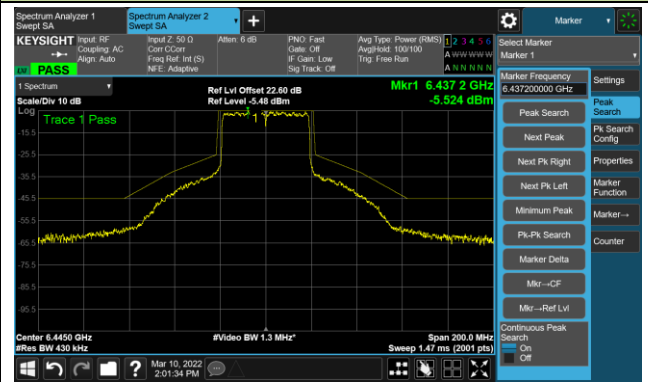

The Reference Level

The Mask Data

802.11ax-HE40 Ant 0

Channel 03 (5965MHz)

The Reference Level

The Mask Data

Channel 51 (6205MHz)

The Reference Level

The Mask Data

Channel 91 (6405MHz)

The Reference Level

The Mask Data

802.11ax-HE40 Ant 0

Channel 99 (6445MHz)

The Reference Level

The Mask Data

Channel 107 (6485MHz)

The Reference Level

The Mask Data

Channel 115 (6525MHz)

The Reference Level

The Mask Data

802.11ax-HE40 Ant 0

Channel 123 (6565MHz)

The Reference Level

The Mask Data

Channel 147 (6685MHz)

The Reference Level

The Mask Data

Channel 187 (6885MHz)

The Reference Level

The Mask Data