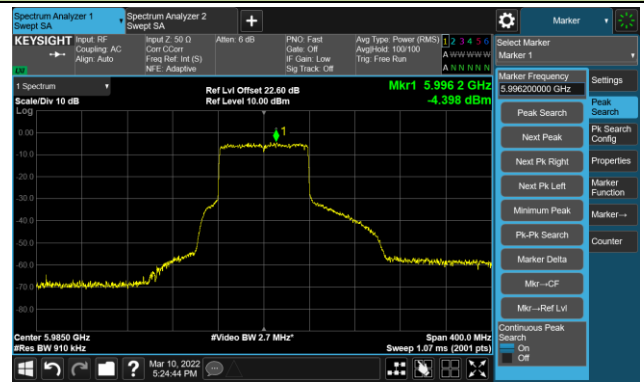

802.11ax-HE40 Ant 0

Channel 195 (6925MHz)

The Reference Level

The Mask Data

Channel 211 (7005MHz)

The Reference Level

The Mask Data

Channel 227 (7085MHz)

The Reference Level

The Mask Data

802.11ax-HE80 Ant 0

Channel 07 (5985MHz)

The Reference Level

The Mask Data

Channel 55 (6225MHz)

The Reference Level

The Mask Data

Channel 87 (6385MHz)

The Reference Level

The Mask Data

802.11ax-HE80 Ant 0

Channel 103 (6465MHz)

The Reference Level

The Mask Data