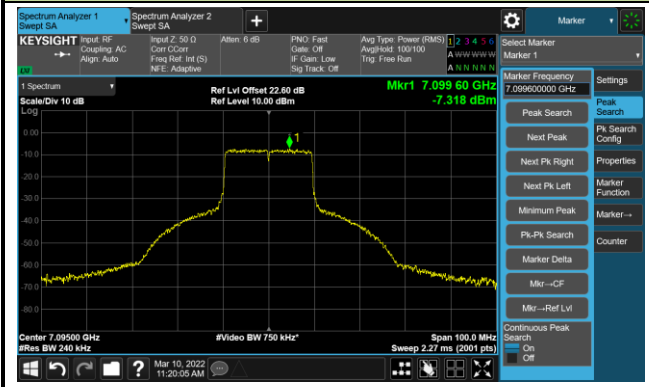

The Mask Data

Channel 181 (6855MHz)

The Reference Level

The Mask Data

802.11ax-HE20 Ant 0

Channel 185 (6875MHz)

The Reference Level

The Mask Data

Channel 189 (6895MHz)

The Reference Level

The Mask Data

Channel 209 (6995MHz)

The Reference Level

The Mask Data

802.11ax-HE20 Ant 0

Channel 229 (7095MHz)

The Reference Level

The Mask Data

802.11ax-HE40 Ant 0

Channel 03 (5965MHz)

The Reference Level

The Mask Data

Channel 51 (6205MHz)

The Reference Level