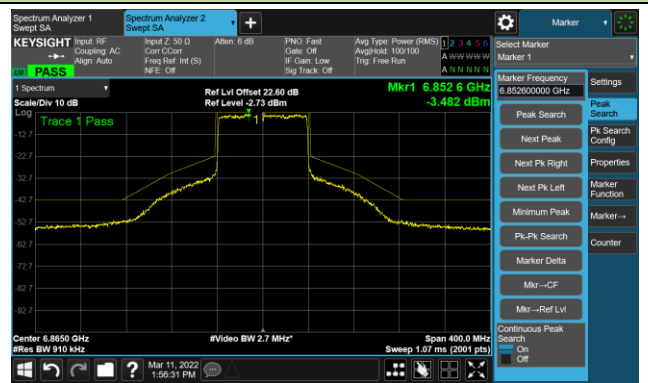

Channel 119 (6545MHz)

The Reference Level

The Mask Data

Channel 135 (6625MHz)

The Reference Level

The Mask Data

802.11ax-HE80 Ant 0

Channel 151 (6705MHz)

The Reference Level

The Mask Data

Channel 167 (6785MHz)

The Reference Level

The Mask Data

Channel 183 (6865MHz)

The Reference Level

The Mask Data

802.11ax-HE80 Ant 0

Channel 199 (6945MHz)

The Reference Level

The Mask Data

Channel 215 (7025MHz)

The Reference Level

The Mask Data

802.11ax-HE160 Ant 0

Channel 15 (6025MHz)

The Reference Level

The Mask Data

Channel 47 (6185MHz)

The Reference Level

The Mask Data

Channel 79 (6345MHz)

The Reference Level