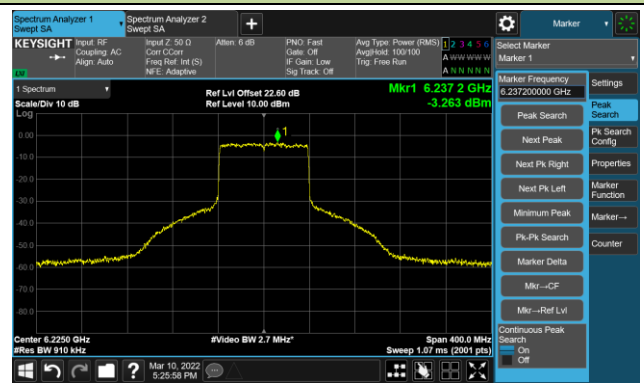

802.11ax-HE40 Ant 0

Channel 195 (6925MHz)

The Reference Level

The Mask Data

Channel 211 (7005MHz)

The Reference Level

The Mask Data

Channel 227 (7085MHz)

The Reference Level

The Mask Data

802.11ax-HE80 Ant 0

Channel 07 (5985MHz)

The Reference Level

The Mask Data

Channel 55 (6225MHz)

The Reference Level

The Mask Data

Channel 87 (6385MHz)

The Reference Level

The Mask Data

802.11ax-HE80 Ant 0

Channel 103 (6465MHz)

The Reference Level

The Mask Data