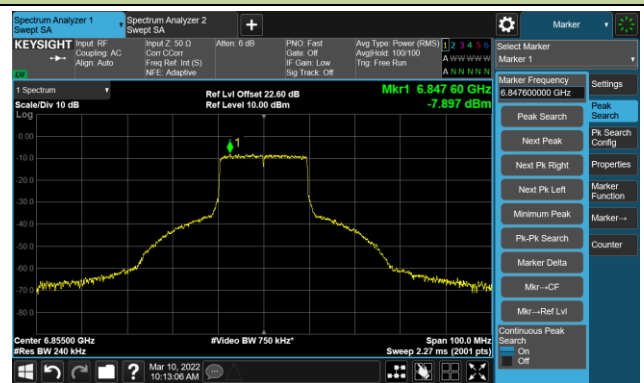

The Reference Level

The Mask Data

802.11ax-HE20 Ant 0

Channel 117 (6535MHz)

The Reference Level

The Mask Data

Channel 149 (6695MHz)

The Reference Level

The Mask Data

Channel 181 (6855MHz)

The Reference Level

The Mask Data

802.11ax-HE20 Ant 0

Channel 185 (6875MHz)

The Reference Level

The Mask Data