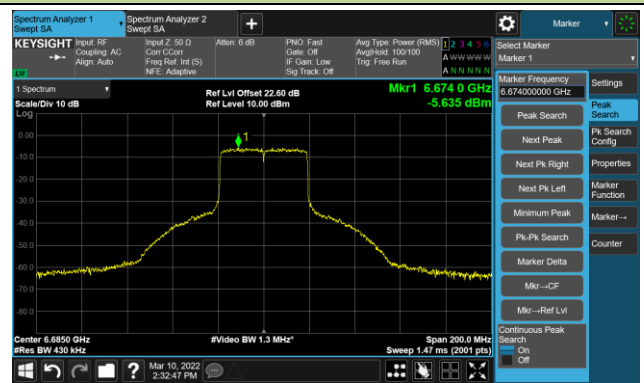

Channel 107 (6485MHz)

The Reference Level

The Mask Data

Channel 115 (6525MHz)

The Reference Level

The Mask Data

802.11ax-HE40 Ant 0

Channel 123 (6565MHz)

The Reference Level

The Mask Data

Channel 147 (6685MHz)

The Reference Level

The Mask Data

Channel 187 (6885MHz)

The Reference Level

The Mask Data

802.11ax-HE40 Ant 0

Channel 195 (6925MHz)

The Reference Level

The Mask Data

Channel 211 (7005MHz)

The Reference Level

The Mask Data

Channel 227 (7085MHz)

The Reference Level

The Mask Data

802.11ax-HE80 Ant 0

Channel 07 (5985MHz)

The Reference Level

The Mask Data

Channel 55 (6225MHz)

The Reference Level