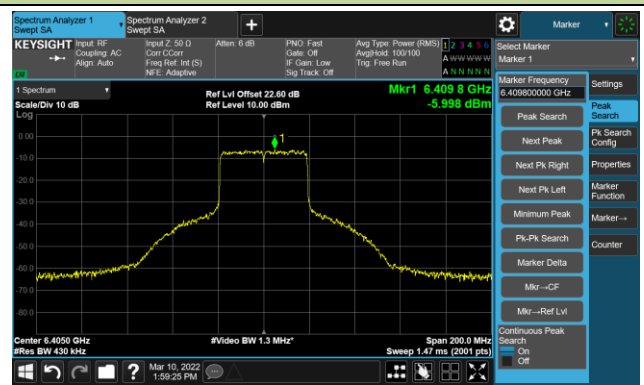

Channel 189 (6895MHz)

The Reference Level

The Mask Data

Channel 209 (6995MHz)

The Reference Level

The Mask Data

802.11ax-HE20 Ant 0

Channel 229 (7095MHz)

The Reference Level

The Mask Data

802.11ax-HE40 Ant 0

Channel 03 (5965MHz)

The Reference Level

The Mask Data

Channel 51 (6205MHz)

The Reference Level

The Mask Data

Channel 91 (6405MHz)

The Reference Level

The Mask Data

802.11ax-HE40 Ant 0

Channel 99 (6445MHz)

The Reference Level

The Mask Data