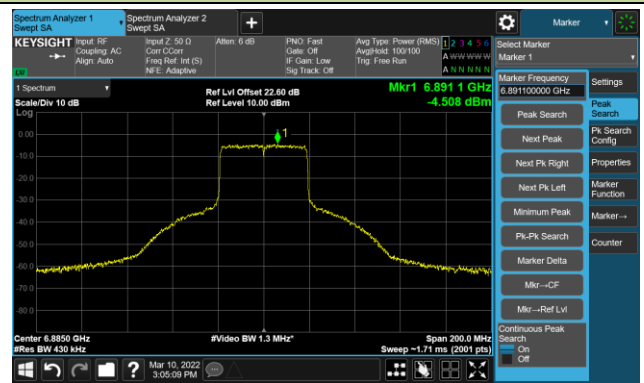

Channel 107 (6485MHz)

The Reference Level

The Mask Data

Channel 115 (6525MHz)

The Reference Level

The Mask Data

802.11ax-HE40 Ant 0

Channel 123 (6565MHz)

The Reference Level

The Mask Data

Channel 147 (6685MHz)

The Reference Level

The Mask Data

Channel 187 (6885MHz)

The Reference Level

The Mask Data

802.11ax-HE40 Ant 0

Channel 195 (6925MHz)

The Reference Level

The Mask Data

Channel 211 (7005MHz)

The Reference Level

The Mask Data

Channel 227 (7085MHz)