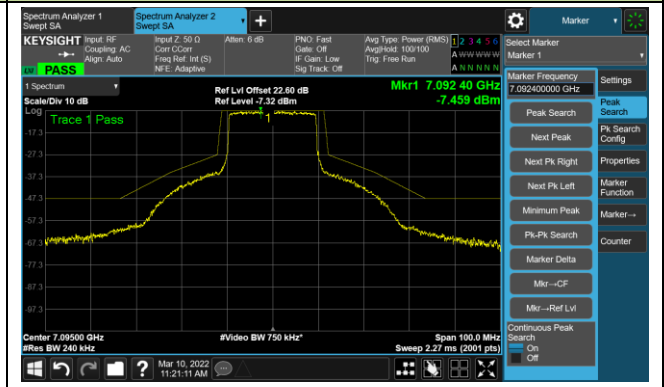

The Mask Data

Channel 181 (6855MHz)

The Reference Level

The Mask Data

802.11ax-HE20 Ant 0

Channel 185 (6875MHz)

The Reference Level

The Mask Data

Channel 189 (6895MHz)

The Reference Level

The Mask Data

Channel 209 (6995MHz)

The Reference Level

The Mask Data

802.11ax-HE20 Ant 0

Channel 229 (7095MHz)

The Reference Level

The Mask Data

802.11ax-HE40 Ant 0

Channel 03 (5965MHz)

The Reference Level

The Mask Data

Channel 51 (6205MHz)

The Reference Level

The Mask Data

Channel 91 (6405MHz)

The Reference Level

The Mask Data

802.11ax-HE40 Ant 0

Channel 99 (6445MHz)

The Reference Level

The Mask Data