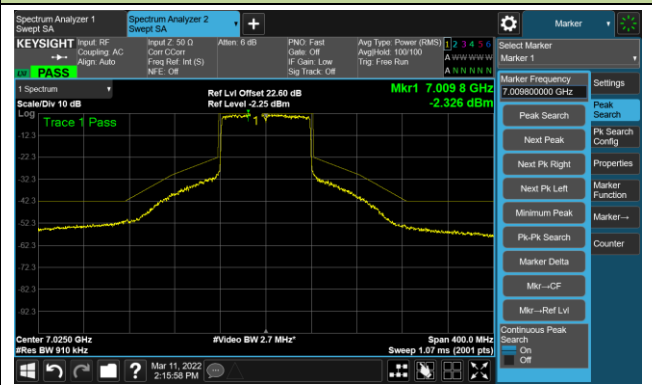

The Reference Level

The Mask Data

Channel 167 (6785MHz)

The Reference Level

The Mask Data

Channel 183 (6865MHz)

The Reference Level

The Mask Data

802.11ax-HE80 Ant 0

Channel 199 (6945MHz)

The Reference Level

The Mask Data

Channel 215 (7025MHz)

The Reference Level

The Mask Data

802.11ax-HE160 Ant 0

Channel 15 (6025MHz)

The Reference Level

The Mask Data

Channel 47 (6185MHz)

The Reference Level

The Mask Data

Channel 79 (6345MHz)

The Reference Level

The Mask Data

802.11ax-HE160 Ant 0

Channel 111 (6505MHz)

The Reference Level

The Mask Data

Channel 143 (6665MHz)

The Reference Level

The Mask Data