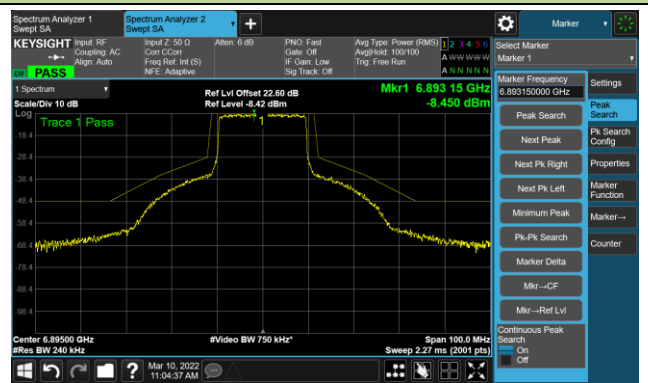

The Reference Level

The Mask Data

802.11ax-HE20 Ant 0

Channel 117 (6535MHz)

The Reference Level

The Mask Data

Channel 149 (6695MHz)

The Reference Level

The Mask Data

Channel 181 (6855MHz)

The Reference Level

The Mask Data

802.11ax-HE20 Ant 0

Channel 185 (6875MHz)

The Reference Level

The Mask Data

Channel 189 (6895MHz)

The Reference Level

The Mask Data

Channel 209 (6995MHz)

The Reference Level

The Mask Data

802.11ax-HE20 Ant 0

Channel 229 (7095MHz)

The Reference Level

The Mask Data

802.11ax-HE40 Ant 0

Channel 03 (5965MHz)

The Reference Level

The Mask Data

Channel 51 (6205MHz)

The Reference Level