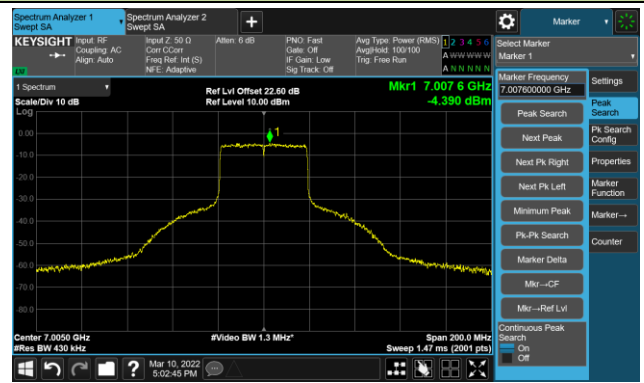

The Reference Level

The Mask Data

Channel 147 (6685MHz)

The Reference Level

The Mask Data

Channel 187 (6885MHz)

The Reference Level

The Mask Data

802.11ax-HE40 Ant 0

Channel 195 (6925MHz)

The Reference Level

The Mask Data

Channel 211 (7005MHz)

The Reference Level

The Mask Data

Channel 227 (7085MHz)

The Reference Level

The Mask Data

802.11ax-HE80 Ant 0

Channel 07 (5985MHz)

The Reference Level

The Mask Data

Channel 55 (6225MHz)

The Reference Level