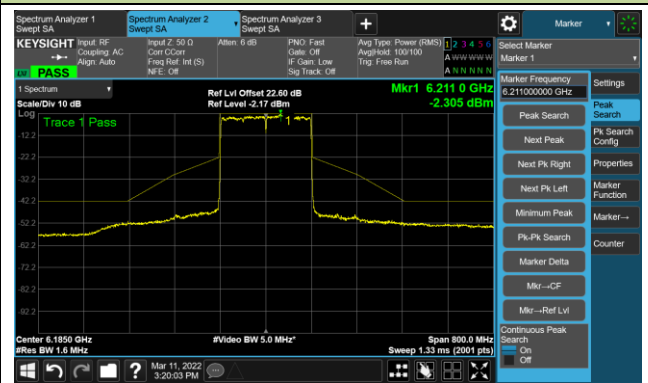

802.11ax-HE80 Ant 0

Channel 199 (6945MHz)

The Reference Level

The Mask Data

Channel 215 (7025MHz)

The Reference Level

The Mask Data

802.11ax-HE160 Ant 0

Channel 15 (6025MHz)

The Reference Level

The Mask Data

Channel 47 (6185MHz)

The Reference Level

The Mask Data

Channel 79 (6345MHz)

The Reference Level

The Mask Data

802.11ax-HE160 Ant 0

Channel 111 (6505MHz)

The Reference Level

The Mask Data

Channel 143 (6665MHz)

The Reference Level

The Mask Data

Channel 175 (6825MHz)

The Reference Level

The Mask Data