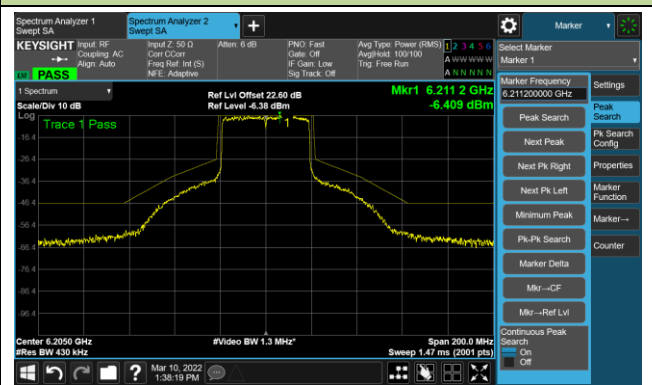

Channel 189 (6895MHz)

The Reference Level

The Mask Data

Channel 209 (6995MHz)

The Reference Level

The Mask Data

802.11ax-HE20 Ant 0

Channel 229 (7095MHz)

The Reference Level

The Mask Data

802.11ax-HE40 Ant 0

Channel 03 (5965MHz)

The Reference Level

The Mask Data

Channel 51 (6205MHz)

The Reference Level

The Mask Data

Channel 91 (6405MHz)

The Reference Level

The Mask Data

802.11ax-HE40 Ant 0

Channel 99 (6445MHz)

The Reference Level

The Mask Data

Channel 107 (6485MHz)

The Reference Level

The Mask Data

Channel 115 (6525MHz)

The Reference Level

The Mask Data

802.11ax-HE40 Ant 0

Channel 123 (6565MHz)