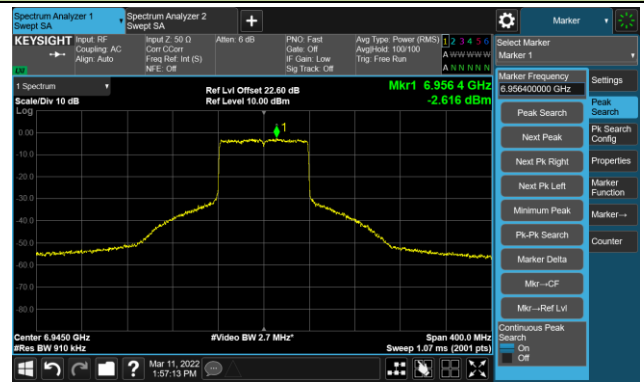

Channel 119 (6545MHz)

The Reference Level

The Mask Data

Channel 135 (6625MHz)

The Reference Level

The Mask Data

802.11ax-HE80 Ant 0

Channel 151 (6705MHz)

The Reference Level

The Mask Data

Channel 167 (6785MHz)

The Reference Level

The Mask Data

Channel 183 (6865MHz)

The Reference Level

The Mask Data

802.11ax-HE80 Ant 0

Channel 199 (6945MHz)

The Reference Level

The Mask Data

Channel 215 (7025MHz)

The Reference Level

The Mask Data

802.11ax-HE160 Ant 0