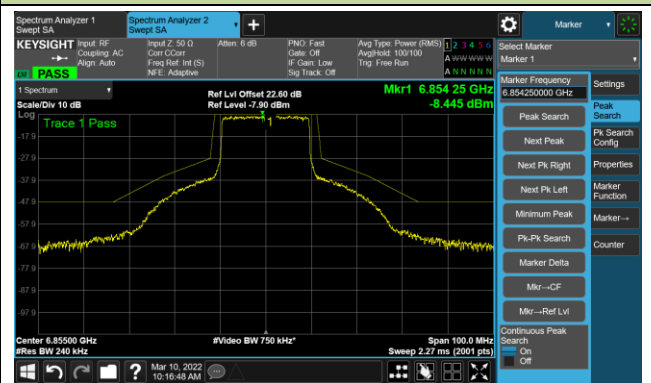

The Reference Level

The Mask Data

802.11ax-HE20 Ant 0

Channel 117 (6535MHz)

The Reference Level

The Mask Data

Channel 149 (6695MHz)

The Reference Level

The Mask Data

Channel 181 (6855MHz)

The Reference Level

The Mask Data

802.11ax-HE20 Ant 0

Channel 185 (6875MHz)

The Reference Level

The Mask Data

Channel 189 (6895MHz)

The Reference Level

The Mask Data

Channel 209 (6995MHz)

The Reference Level

The Mask Data

802.11ax-HE20 Ant 0

Channel 229 (7095MHz)