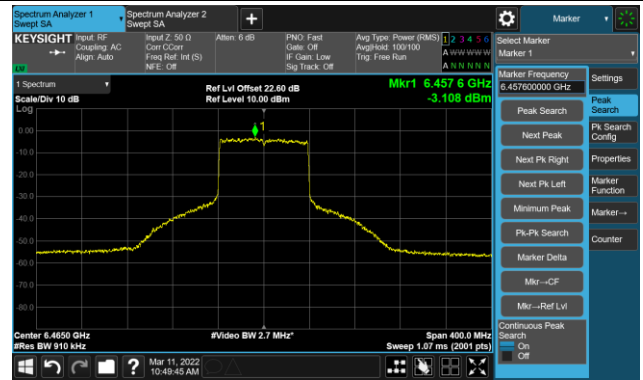

The Reference Level

The Mask Data

802.11ax-HE80 Ant 0

Channel 07 (5985MHz)

The Reference Level

The Mask Data

Channel 55 (6225MHz)

The Reference Level

The Mask Data

Channel 87 (6385MHz)

The Reference Level

The Mask Data

802.11ax-HE80 Ant 0

Channel 103 (6465MHz)

The Reference Level

The Mask Data

Channel 119 (6545MHz)

The Reference Level

The Mask Data

Channel 135 (6625MHz)

The Reference Level

The Mask Data

802.11ax-HE80 Ant 0

Channel 151 (6705MHz)