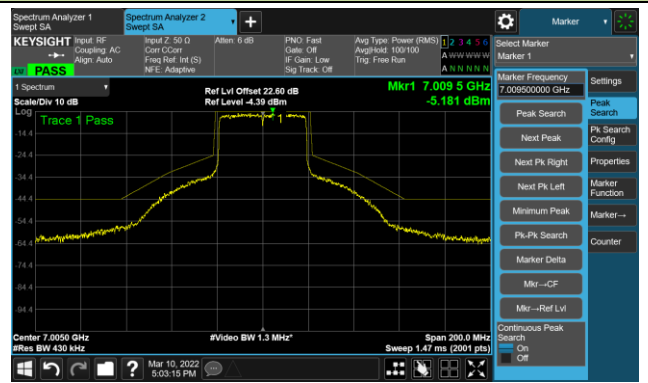

The Reference Level

The Mask Data

Channel 147 (6685MHz)

The Reference Level

The Mask Data

Channel 187 (6885MHz)

The Reference Level

The Mask Data

802.11ax-HE40 Ant 0

Channel 195 (6925MHz)

The Reference Level

The Mask Data

Channel 211 (7005MHz)

The Reference Level

The Mask Data

Channel 227 (7085MHz)

The Reference Level

The Mask Data

802.11ax-HE80 Ant 0

Channel 07 (5985MHz)

The Reference Level

The Mask Data

Channel 55 (6225MHz)

The Reference Level

The Mask Data

Channel 87 (6385MHz)

The Reference Level

The Mask Data

802.11ax-HE80 Ant 0

Channel 103 (6465MHz)

The Reference Level

The Mask Data