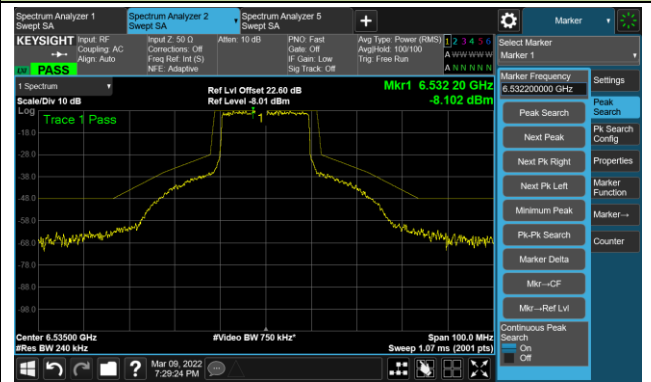

802.11ax-HE20 Ant 0

Channel 97 (6435MHz)

The Reference Level

The Mask Data

Channel 105 (6475MHz)

The Reference Level

The Mask Data

Channel 113 (6515MHz)

The Reference Level

The Mask Data

802.11ax-HE20 Ant 0

Channel 117 (6535MHz)

The Reference Level

The Mask Data

Channel 149 (6695MHz)

The Reference Level

The Mask Data

Channel 181 (6855MHz)

The Reference Level

The Mask Data

802.11ax-HE20 Ant 0

Channel 185 (6875MHz)

The Reference Level

The Mask Data

Channel 189 (6895MHz)

The Reference Level

The Mask Data

Channel 209 (6995MHz)

The Reference Level

The Mask Data

802.11ax-HE20 Ant 0

Channel 229 (7095MHz)