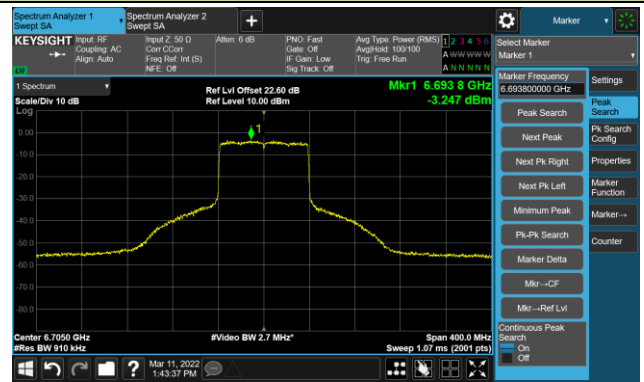

The Mask Data

Channel 87 (6385MHz)

The Reference Level

The Mask Data

802.11ax-HE80 Ant 0

Channel 103 (6465MHz)

The Reference Level

The Mask Data

Channel 119 (6545MHz)

The Reference Level

The Mask Data

Channel 135 (6625MHz)

The Reference Level

The Mask Data

802.11ax-HE80 Ant 0

Channel 151 (6705MHz)

The Reference Level

The Mask Data

Channel 167 (6785MHz)

The Reference Level

The Mask Data

Channel 183 (6865MHz)

The Reference Level

The Mask Data

802.11ax-HE80 Ant 0

Channel 199 (6945MHz)

The Reference Level

The Mask Data

Channel 215 (7025MHz)

The Reference Level

The Mask Data

802.11ax-HE160 Ant 0