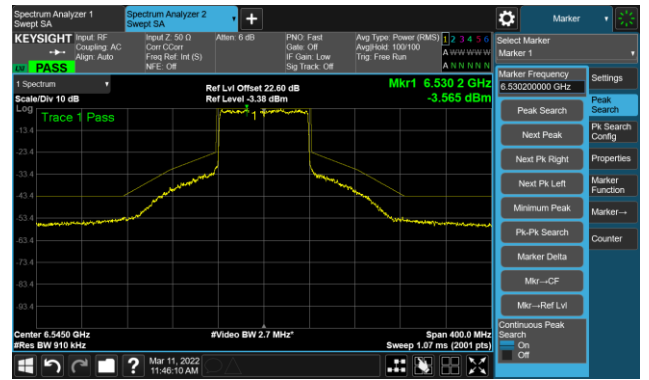

The Reference Level

The Mask Data

802.11ax-HE80 Ant 0

Channel 07 (5985MHz)

The Reference Level

The Mask Data

Channel 55 (6225MHz)

The Reference Level

The Mask Data

Channel 87 (6385MHz)

The Reference Level

The Mask Data

802.11ax-HE80 Ant 0

Channel 103 (6465MHz)

The Reference Level

The Mask Data

Channel 119 (6545MHz)

The Reference Level

The Mask Data

Channel 135 (6625MHz)

The Reference Level

The Mask Data

802.11ax-HE80 Ant 0

Channel 151 (6705MHz)

The Reference Level

The Mask Data

Channel 167 (6785MHz)

The Reference Level

The Mask Data

Channel 183 (6865MHz)

The Reference Level

The Mask Data