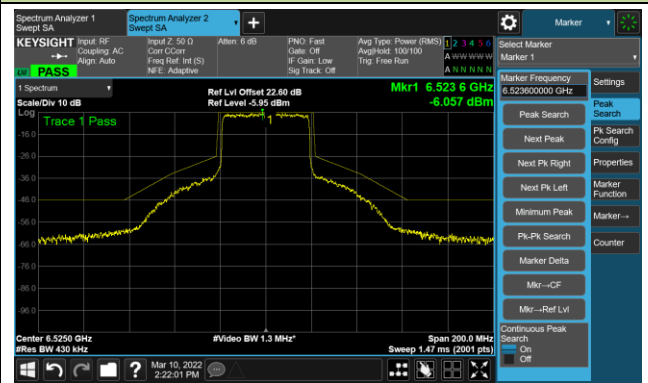

The Mask Data

Channel 91 (6405MHz)

The Reference Level

The Mask Data

802.11ax-HE40 Ant 0

Channel 99 (6445MHz)

The Reference Level

The Mask Data

Channel 107 (6485MHz)

The Reference Level

The Mask Data

Channel 115 (6525MHz)

The Reference Level

The Mask Data

802.11ax-HE40 Ant 0

Channel 123 (6565MHz)

The Reference Level

The Mask Data

Channel 147 (6685MHz)

The Reference Level

The Mask Data

Channel 187 (6885MHz)

The Reference Level

The Mask Data

802.11ax-HE40 Ant 0

Channel 195 (6925MHz)

The Reference Level

The Mask Data

Channel 211 (7005MHz)

The Reference Level

The Mask Data

Channel 227 (7085MHz)