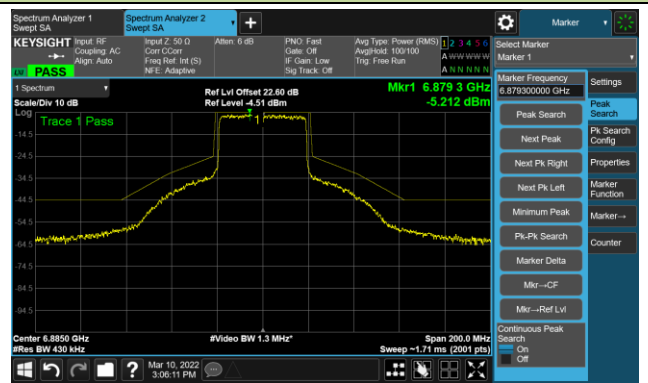

Channel 107 (6485MHz)

The Reference Level

The Mask Data

Channel 115 (6525MHz)

The Reference Level

The Mask Data

802.11ax-HE40 Ant 0

Channel 123 (6565MHz)

The Reference Level

The Mask Data

Channel 147 (6685MHz)

The Reference Level

The Mask Data

Channel 187 (6885MHz)

The Reference Level

The Mask Data

802.11ax-HE40 Ant 0

Channel 195 (6925MHz)

The Reference Level

The Mask Data

Channel 211 (7005MHz)

The Reference Level

The Mask Data

Channel 227 (7085MHz)

The Reference Level

The Mask Data

802.11ax-HE80 Ant 0

Channel 07 (5985MHz)

The Reference Level

The Mask Data

Channel 55 (6225MHz)

The Reference Level