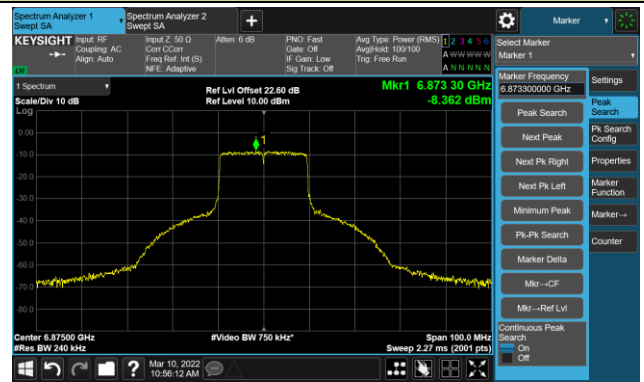

The Reference Level

The Mask Data

802.11ax-HE20 Ant 0

Channel 117 (6535MHz)

The Reference Level

The Mask Data

Channel 149 (6695MHz)

The Reference Level

The Mask Data

Channel 181 (6855MHz)

The Reference Level

The Mask Data

802.11ax-HE20 Ant 0

Channel 185 (6875MHz)

The Reference Level

The Mask Data

Channel 189 (6895MHz)

The Reference Level

The Mask Data

Channel 209 (6995MHz)

The Reference Level

The Mask Data

802.11ax-HE20 Ant 0

Channel 229 (7095MHz)