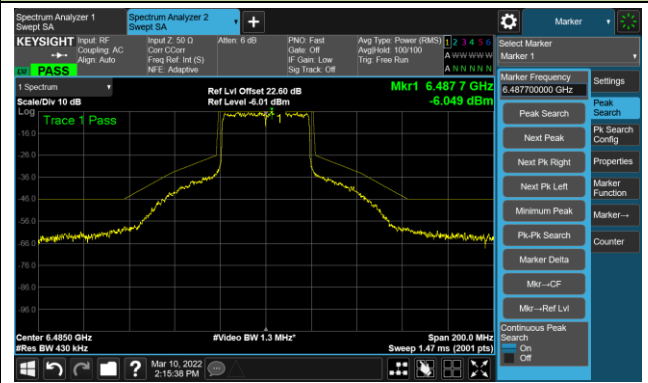

The Reference Level

The Mask Data

802.11ax-HE40 Ant 0

Channel 03 (5965MHz)

The Reference Level

The Mask Data

Channel 51 (6205MHz)

The Reference Level

The Mask Data

Channel 91 (6405MHz)

The Reference Level

The Mask Data

802.11ax-HE40 Ant 0

Channel 99 (6445MHz)

The Reference Level

The Mask Data

Channel 107 (6485MHz)

The Reference Level

The Mask Data

Channel 115 (6525MHz)

The Reference Level

The Mask Data

802.11ax-HE40 Ant 0

Channel 123 (6565MHz)

The Reference Level

The Mask Data

Channel 147 (6685MHz)

The Reference Level

The Mask Data

Channel 187 (6885MHz)

The Reference Level

The Mask Data