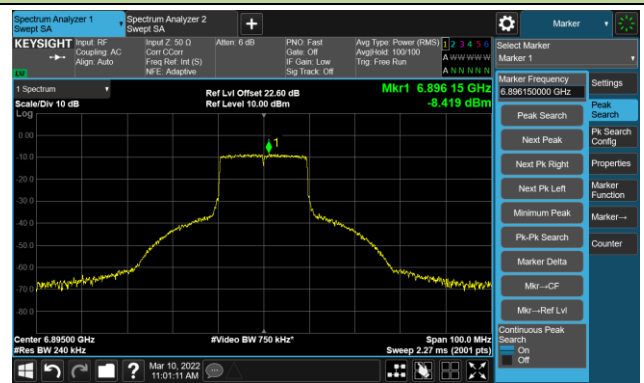

The Reference Level

The Mask Data

802.11ax-HE20 Ant 0

Channel 117 (6535MHz)

The Reference Level

The Mask Data

Channel 149 (6695MHz)

The Reference Level

The Mask Data

Channel 181 (6855MHz)

The Reference Level

The Mask Data

802.11ax-HE20 Ant 0

Channel 185 (6875MHz)

The Reference Level

The Mask Data

Channel 189 (6895MHz)

The Reference Level

The Mask Data

Channel 209 (6995MHz)

The Reference Level

The Mask Data

802.11ax-HE20 Ant 0

Channel 229 (7095MHz)

The Reference Level

The Mask Data

802.11ax-HE40 Ant 0

Channel 03 (5965MHz)

The Reference Level

The Mask Data

Channel 51 (6205MHz)

The Reference Level