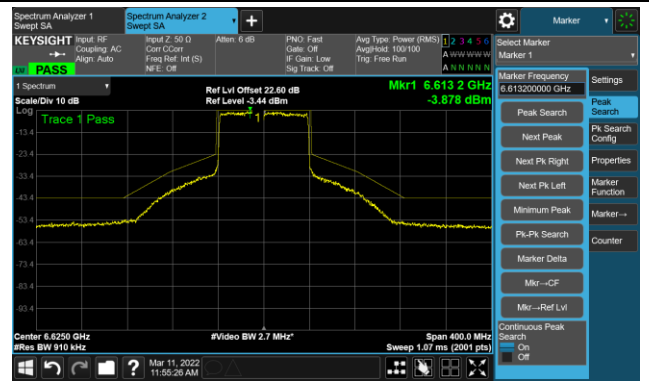

The Mask Data

Channel 87 (6385MHz)

The Reference Level

The Mask Data

802.11ax-HE80 Ant 0

Channel 103 (6465MHz)

The Reference Level

The Mask Data

Channel 119 (6545MHz)

The Reference Level

The Mask Data

Channel 135 (6625MHz)

The Reference Level

The Mask Data

802.11ax-HE80 Ant 0

Channel 151 (6705MHz)

The Reference Level

The Mask Data

Channel 167 (6785MHz)

The Reference Level

The Mask Data

Channel 183 (6865MHz)

The Reference Level

The Mask Data

802.11ax-HE80 Ant 0

Channel 199 (6945MHz)

The Reference Level

The Mask Data

Channel 215 (7025MHz)

The Reference Level

The Mask Data

802.11ax-HE160 Ant 0