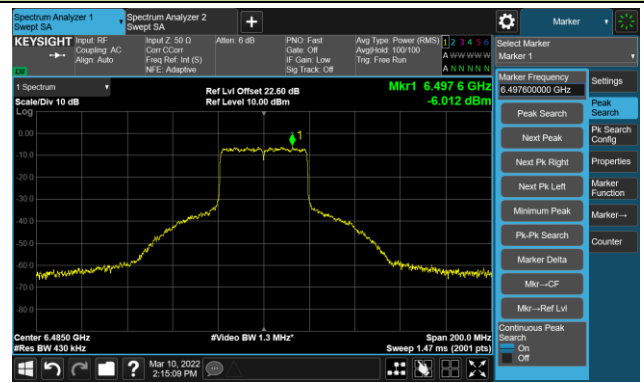

The Mask Data

Channel 91 (6405MHz)

The Reference Level

The Mask Data

802.11ax-HE40 Ant 0

Channel 99 (6445MHz)

The Reference Level

The Mask Data

Channel 107 (6485MHz)

The Reference Level

The Mask Data

Channel 115 (6525MHz)

The Reference Level

The Mask Data

802.11ax-HE40 Ant 0

Channel 123 (6565MHz)

The Reference Level

The Mask Data

Channel 147 (6685MHz)

The Reference Level

The Mask Data

Channel 187 (6885MHz)

The Reference Level

The Mask Data