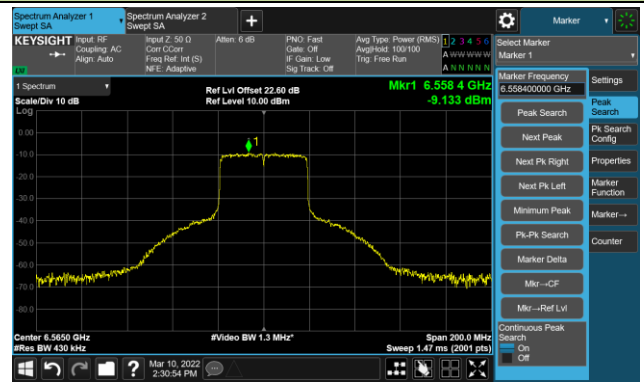

The Mask Data

Channel 91 (6405MHz)

The Reference Level

The Mask Data

802.11ax-HE40 Ant 0

Channel 99 (6445MHz)

The Reference Level

The Mask Data

Channel 107 (6485MHz)

The Reference Level

The Mask Data

Channel 115 (6525MHz)

The Reference Level

The Mask Data

802.11ax-HE40 Ant 0

Channel 123 (6565MHz)

The Reference Level

The Mask Data

Channel 147 (6685MHz)

The Reference Level

The Mask Data

Channel 187 (6885MHz)

The Reference Level

The Mask Data