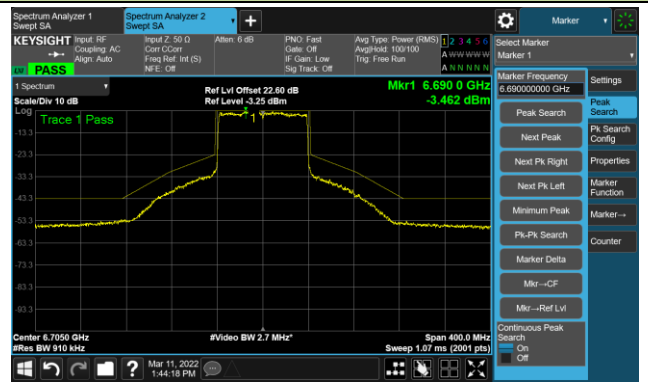

The Mask Data

Channel 87 (6385MHz)

The Reference Level

The Mask Data

802.11ax-HE80 Ant 0

Channel 103 (6465MHz)

The Reference Level

The Mask Data

Channel 119 (6545MHz)

The Reference Level

The Mask Data

Channel 135 (6625MHz)

The Reference Level

The Mask Data

802.11ax-HE80 Ant 0

Channel 151 (6705MHz)

The Reference Level

The Mask Data

Channel 167 (6785MHz)

The Reference Level

The Mask Data

Channel 183 (6865MHz)

The Reference Level

The Mask Data

802.11ax-HE80 Ant 0

Channel 199 (6945MHz)

The Reference Level

The Mask Data

Channel 215 (7025MHz)

The Reference Level

The Mask Data

802.11ax-HE160 Ant 0