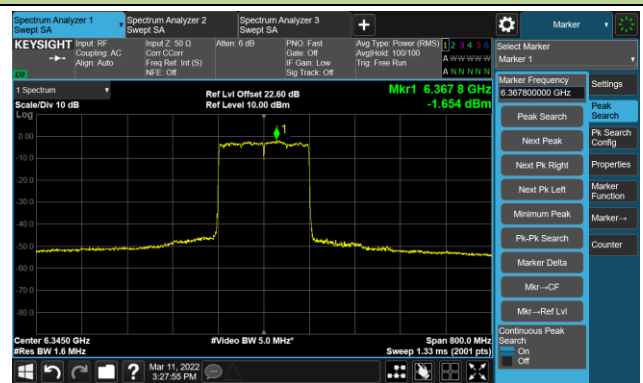

802.11ax-HE80 Ant 0

Channel 199 (6945MHz)

The Reference Level

The Mask Data

Channel 215 (7025MHz)

The Reference Level

The Mask Data

802.11ax-HE160 Ant 0

Channel 15 (6025MHz)

The Reference Level

The Mask Data

Channel 47 (6185MHz)

The Reference Level

The Mask Data

Channel 79 (6345MHz)

The Reference Level

The Mask Data

802.11ax-HE160 Ant 0

Channel 111 (6505MHz)

The Reference Level

The Mask Data

Channel 143 (6665MHz)

The Reference Level

The Mask Data