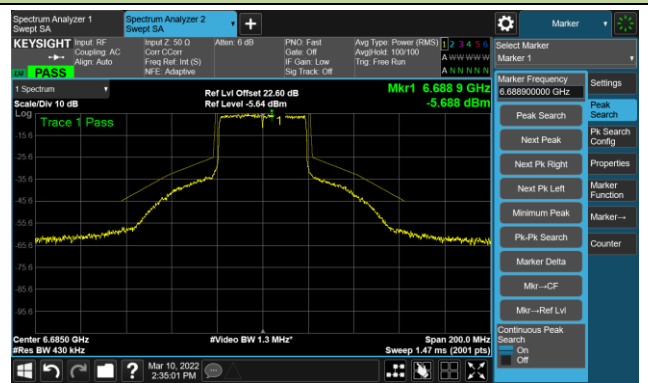

Channel 107 (6485MHz)

The Reference Level

The Mask Data

Channel 115 (6525MHz)

The Reference Level

The Mask Data

802.11ax-HE40 Ant 0

Channel 123 (6565MHz)

The Reference Level

The Mask Data

Channel 147 (6685MHz)

The Reference Level

The Mask Data

Channel 187 (6885MHz)

The Reference Level

The Mask Data

802.11ax-HE40 Ant 0

Channel 195 (6925MHz)

The Reference Level

The Mask Data

Channel 211 (7005MHz)

The Reference Level

The Mask Data

Channel 227 (7085MHz)

The Reference Level

The Mask Data

802.11ax-HE80 Ant 0

Channel 07 (5985MHz)

The Reference Level

The Mask Data

Channel 55 (6225MHz)

The Reference Level