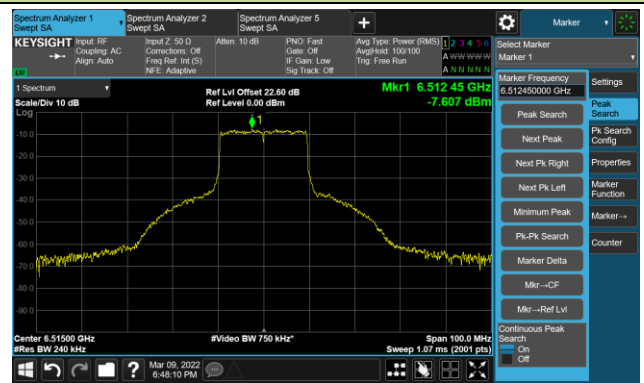

802.11ax-HE20 Ant 0

Channel 97 (6435MHz)

The Reference Level

The Mask Data

Channel 105 (6475MHz)

The Reference Level

The Mask Data

Channel 113 (6515MHz)

The Reference Level

The Mask Data

802.11ax-HE20 Ant 0

Channel 117 (6535MHz)

The Reference Level

The Mask Data

Channel 149 (6695MHz)

The Reference Level

The Mask Data

Channel 181 (6855MHz)

The Reference Level

The Mask Data

802.11ax-HE20 Ant 0

Channel 185 (6875MHz)

The Reference Level

The Mask Data