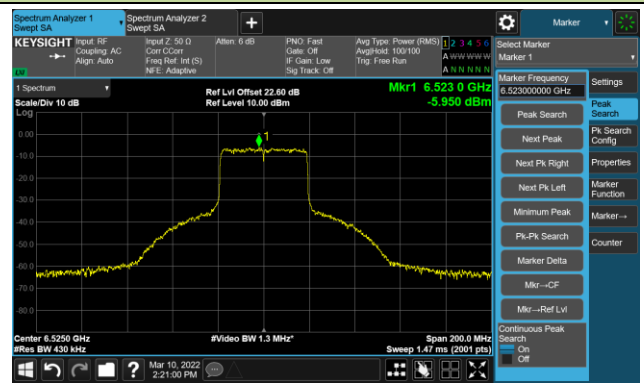

The Mask Data

Channel 91 (6405MHz)

The Reference Level

The Mask Data

802.11ax-HE40 Ant 0

Channel 99 (6445MHz)

The Reference Level

The Mask Data

Channel 107 (6485MHz)

The Reference Level

The Mask Data

Channel 115 (6525MHz)

The Reference Level

The Mask Data

802.11ax-HE40 Ant 0

Channel 123 (6565MHz)

The Reference Level

The Mask Data

Channel 147 (6685MHz)

The Reference Level

The Mask Data

Channel 187 (6885MHz)

The Reference Level

The Mask Data