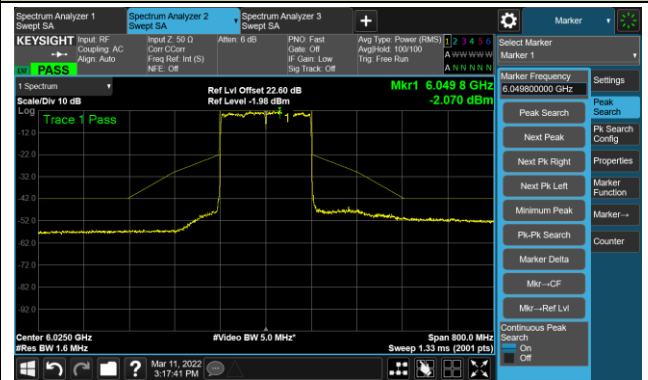

The Reference Level

The Mask Data

Channel 167 (6785MHz)

The Reference Level

The Mask Data

Channel 183 (6865MHz)

The Reference Level

The Mask Data

802.11ax-HE80 Ant 0

Channel 199 (6945MHz)

The Reference Level

The Mask Data

Channel 215 (7025MHz)

The Reference Level

The Mask Data

802.11ax-HE160 Ant 0

Channel 15 (6025MHz)

The Reference Level

The Mask Data

Channel 47 (6185MHz)

The Reference Level

The Mask Data

Channel 79 (6345MHz)

The Reference Level

The Mask Data

802.11ax-HE160 Ant 0

Channel 111 (6505MHz)

The Reference Level

The Mask Data

Channel 143 (6665MHz)

The Reference Level

The Mask Data