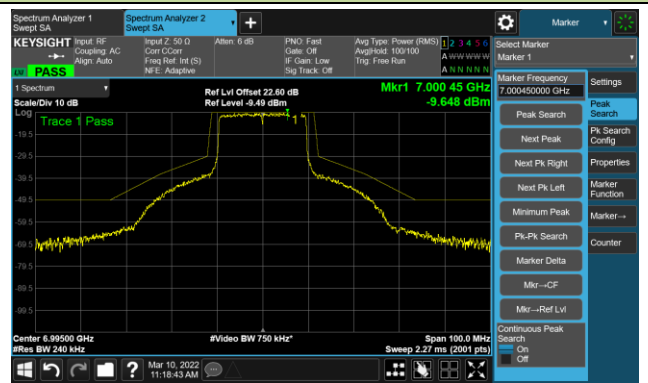

The Mask Data

Channel 181 (6855MHz)

The Reference Level

The Mask Data

802.11ax-HE20 Ant 0

Channel 185 (6875MHz)

The Reference Level

The Mask Data

Channel 189 (6895MHz)

The Reference Level

The Mask Data

Channel 209 (6995MHz)

The Reference Level

The Mask Data

802.11ax-HE20 Ant 0

Channel 229 (7095MHz)

The Reference Level

The Mask Data

802.11ax-HE40 Ant 0

Channel 03 (5965MHz)

The Reference Level

The Mask Data

Channel 51 (6205MHz)

The Reference Level

The Mask Data

Channel 91 (6405MHz)

The Reference Level

The Mask Data

802.11ax-HE40 Ant 0

Channel 99 (6445MHz)

The Reference Level

The Mask Data