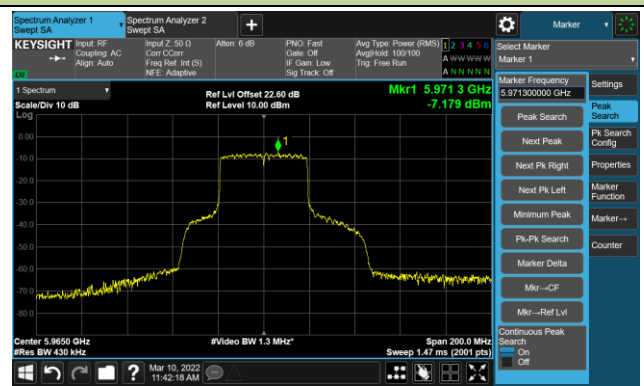

Channel 189 (6895MHz)

The Reference Level

The Mask Data

Channel 209 (6995MHz)

The Reference Level

The Mask Data

802.11ax-HE20 Ant 0

Channel 229 (7095MHz)

The Reference Level

The Mask Data

802.11ax-HE40 Ant 0

Channel 03 (5965MHz)

The Reference Level

The Mask Data

Channel 51 (6205MHz)

The Reference Level

The Mask Data

Channel 91 (6405MHz)

The Reference Level

The Mask Data

802.11ax-HE40 Ant 0

Channel 99 (6445MHz)

The Reference Level

The Mask Data