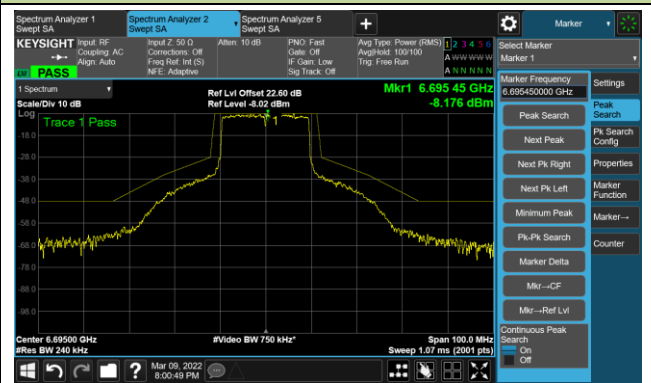

802.11ax-HE20 Ant 0

Channel 97 (6435MHz)

The Reference Level

The Mask Data

Channel 105 (6475MHz)

The Reference Level

The Mask Data

Channel 113 (6515MHz)

The Reference Level

The Mask Data

802.11ax-HE20 Ant 0

Channel 117 (6535MHz)

The Reference Level

The Mask Data

Channel 149 (6695MHz)

The Reference Level

The Mask Data

Channel 181 (6855MHz)

The Reference Level

The Mask Data

802.11ax-HE20 Ant 0

Channel 185 (6875MHz)

The Reference Level

The Mask Data

Channel 189 (6895MHz)

The Reference Level

The Mask Data

Channel 209 (6995MHz)

The Reference Level

The Mask Data

802.11ax-HE20 Ant 0

Channel 229 (7095MHz)