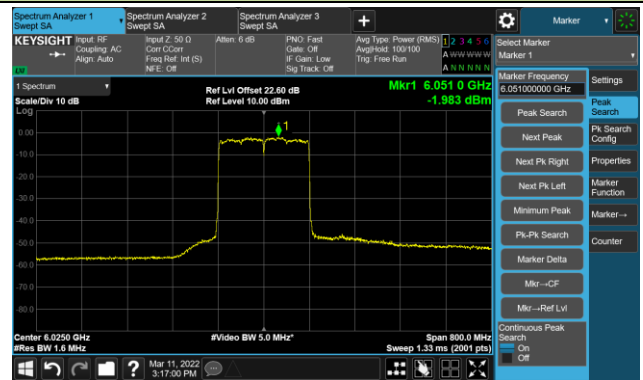

The Reference Level

The Mask Data

Channel 167 (6785MHz)

The Reference Level

The Mask Data

Channel 183 (6865MHz)

The Reference Level

The Mask Data

802.11ax-HE80 Ant 0

Channel 199 (6945MHz)

The Reference Level

The Mask Data

Channel 215 (7025MHz)

The Reference Level

The Mask Data

802.11ax-HE160 Ant 0

Channel 15 (6025MHz)

The Reference Level

The Mask Data

Channel 47 (6185MHz)

The Reference Level

The Mask Data

Channel 79 (6345MHz)

The Reference Level