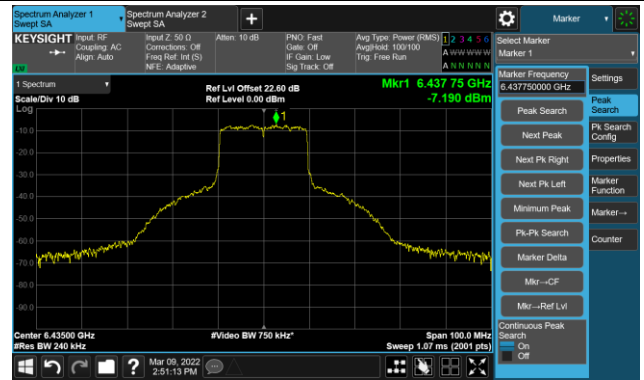

802.11ax-HE20 Ant 0

Channel 97 (6435MHz)

The Reference Level

The Mask Data

Channel 105 (6475MHz)

The Reference Level

The Mask Data

Channel 113 (6515MHz)

The Reference Level

The Mask Data

802.11ax-HE20 Ant 0

Channel 117 (6535MHz)

The Reference Level

The Mask Data

Channel 149 (6695MHz)

The Reference Level