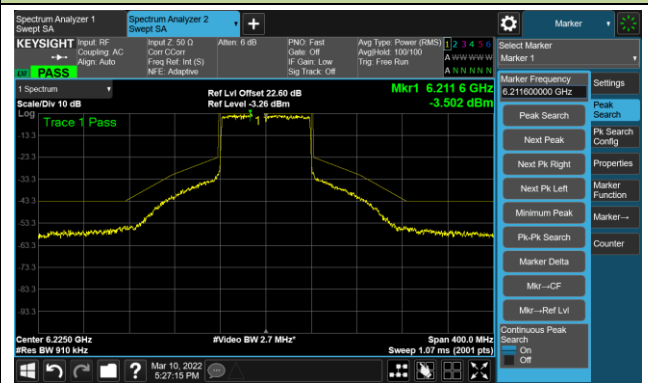

802.11ax-HE40 Ant 0

Channel 195 (6925MHz)

The Reference Level

The Mask Data

Channel 211 (7005MHz)

The Reference Level

The Mask Data

Channel 227 (7085MHz)

The Reference Level

The Mask Data

802.11ax-HE80 Ant 0

Channel 07 (5985MHz)

The Reference Level

The Mask Data

Channel 55 (6225MHz)

The Reference Level

The Mask Data

Channel 87 (6385MHz)

The Reference Level

The Mask Data

802.11ax-HE80 Ant 0

Channel 103 (6465MHz)

The Reference Level

The Mask Data