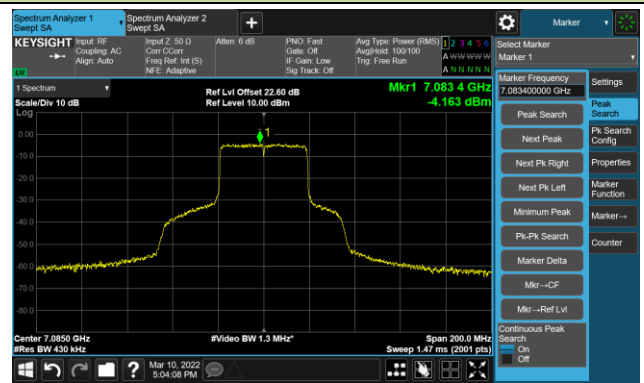

The Reference Level

The Mask Data

Channel 147 (6685MHz)

The Reference Level

The Mask Data

Channel 187 (6885MHz)

The Reference Level

The Mask Data

802.11ax-HE40 Ant 0

Channel 195 (6925MHz)

The Reference Level

The Mask Data

Channel 211 (7005MHz)

The Reference Level

The Mask Data

Channel 227 (7085MHz)

The Reference Level

The Mask Data

802.11ax-HE80 Ant 0

Channel 07 (5985MHz)

The Reference Level

The Mask Data

Channel 55 (6225MHz)

The Reference Level