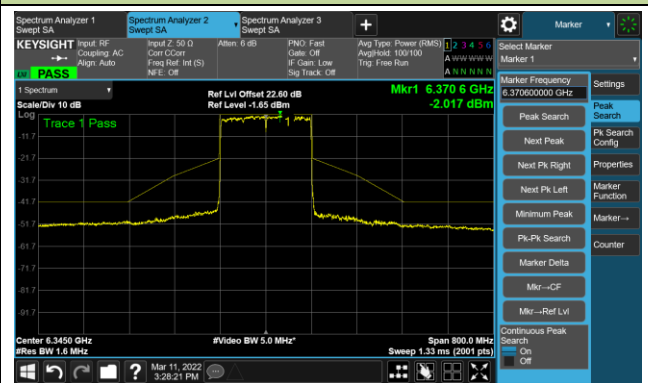

802.11ax-HE80 Ant 0

Channel 199 (6945MHz)

The Reference Level

The Mask Data

Channel 215 (7025MHz)

The Reference Level

The Mask Data

802.11ax-HE160 Ant 0

Channel 15 (6025MHz)

The Reference Level

The Mask Data

Channel 47 (6185MHz)

The Reference Level

The Mask Data

Channel 79 (6345MHz)

The Reference Level

The Mask Data

802.11ax-HE160 Ant 0

Channel 111 (6505MHz)

The Reference Level

The Mask Data

Channel 143 (6665MHz)

The Reference Level

The Mask Data