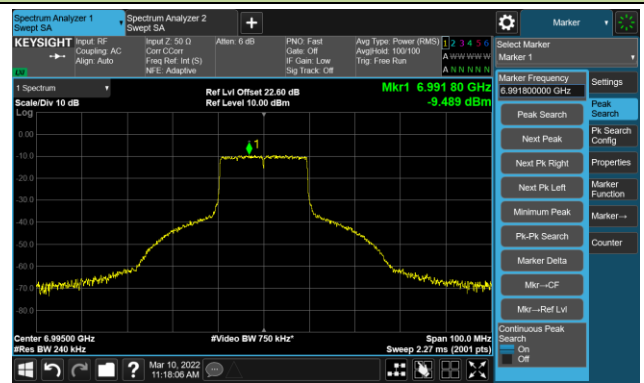

The Mask Data

Channel 181 (6855MHz)

The Reference Level

The Mask Data

802.11ax-HE20 Ant 0

Channel 185 (6875MHz)

The Reference Level

The Mask Data

Channel 189 (6895MHz)

The Reference Level

The Mask Data

Channel 209 (6995MHz)

The Reference Level

The Mask Data

802.11ax-HE20 Ant 0

Channel 229 (7095MHz)

The Reference Level

The Mask Data

802.11ax-HE40 Ant 0

Channel 03 (5965MHz)

The Reference Level

The Mask Data

Channel 51 (6205MHz)

The Reference Level