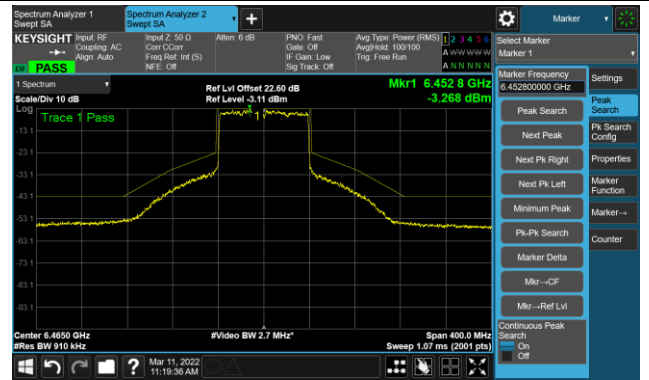

The Reference Level

The Mask Data

802.11ax-HE80 Ant 0

Channel 07 (5985MHz)

The Reference Level

The Mask Data

Channel 55 (6225MHz)

The Reference Level

The Mask Data

Channel 87 (6385MHz)

The Reference Level

The Mask Data

802.11ax-HE80 Ant 0

Channel 103 (6465MHz)

The Reference Level

The Mask Data

Channel 119 (6545MHz)

The Reference Level

The Mask Data

Channel 135 (6625MHz)

The Reference Level

The Mask Data

802.11ax-HE80 Ant 0

Channel 151 (6705MHz)

The Reference Level

The Mask Data

Channel 167 (6785MHz)

The Reference Level

The Mask Data

Channel 183 (6865MHz)

The Reference Level

The Mask Data