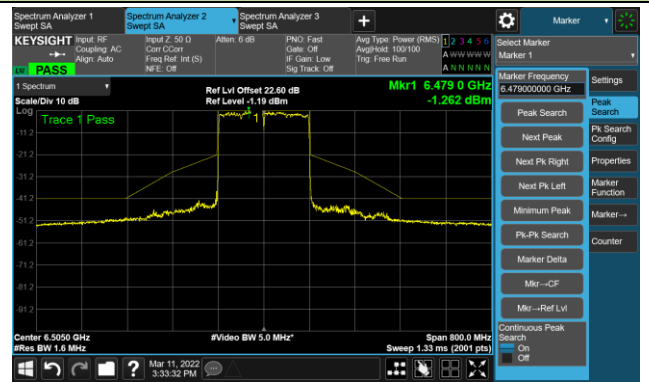

802.11ax-HE80 Ant 0

Channel 199 (6945MHz)

The Reference Level

The Mask Data

Channel 215 (7025MHz)

The Reference Level

The Mask Data

802.11ax-HE160 Ant 0

Channel 15 (6025MHz)

The Reference Level

The Mask Data

Channel 47 (6185MHz)

The Reference Level

The Mask Data

Channel 79 (6345MHz)

The Reference Level

The Mask Data

802.11ax-HE160 Ant 0

Channel 111 (6505MHz)

The Reference Level

The Mask Data

Channel 143 (6665MHz)

The Reference Level

The Mask Data

Channel 175 (6825MHz)

The Reference Level

The Mask Data