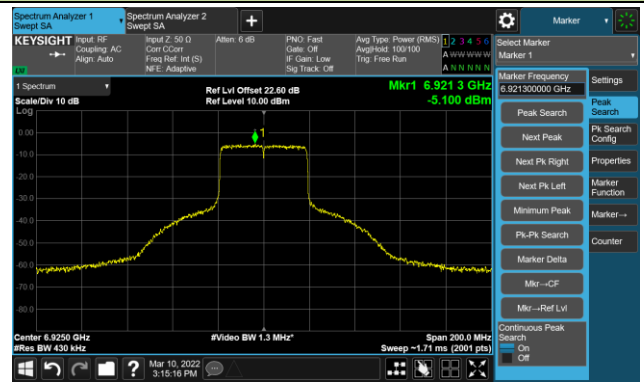

Channel 107 (6485MHz)

The Reference Level

The Mask Data

Channel 115 (6525MHz)

The Reference Level

The Mask Data

802.11ax-HE40 Ant 0

Channel 123 (6565MHz)

The Reference Level

The Mask Data

Channel 147 (6685MHz)

The Reference Level

The Mask Data

Channel 187 (6885MHz)

The Reference Level

The Mask Data

802.11ax-HE40 Ant 0

Channel 195 (6925MHz)

The Reference Level

The Mask Data

Channel 211 (7005MHz)

The Reference Level

The Mask Data

Channel 227 (7085MHz)