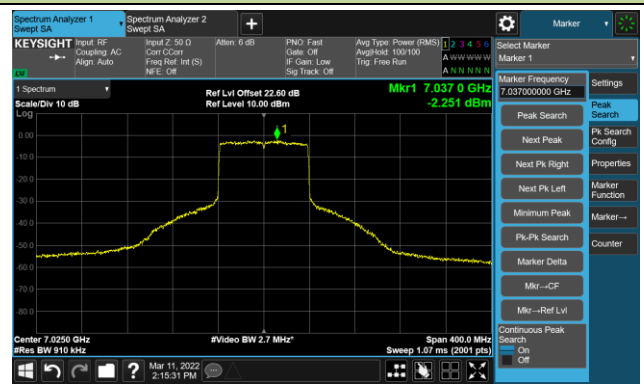

The Reference Level

The Mask Data

Channel 167 (6785MHz)

The Reference Level

The Mask Data

Channel 183 (6865MHz)

The Reference Level

The Mask Data

802.11ax-HE80 Ant 0

Channel 199 (6945MHz)

The Reference Level

The Mask Data

Channel 215 (7025MHz)

The Reference Level

The Mask Data

802.11ax-HE160 Ant 0

Channel 15 (6025MHz)

The Reference Level

The Mask Data

Channel 47 (6185MHz)

The Reference Level

The Mask Data

Channel 79 (6345MHz)

The Reference Level

The Mask Data

802.11ax-HE160 Ant 0

Channel 111 (6505MHz)

The Reference Level

The Mask Data

Channel 143 (6665MHz)

The Reference Level

The Mask Data