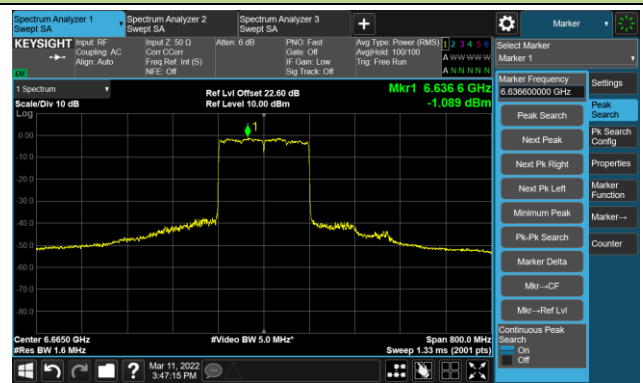

802.11ax-HE80 Ant 0

Channel 199 (6945MHz)

The Reference Level

The Mask Data

Channel 215 (7025MHz)

The Reference Level

The Mask Data

802.11ax-HE160 Ant 0

Channel 15 (6025MHz)

The Reference Level

The Mask Data

Channel 47 (6185MHz)

The Reference Level

The Mask Data

Channel 79 (6345MHz)

The Reference Level

The Mask Data

802.11ax-HE160 Ant 0

Channel 111 (6505MHz)

The Reference Level

The Mask Data

Channel 143 (6665MHz)

The Reference Level

The Mask Data

Channel 175 (6825MHz)

The Reference Level

The Mask Data