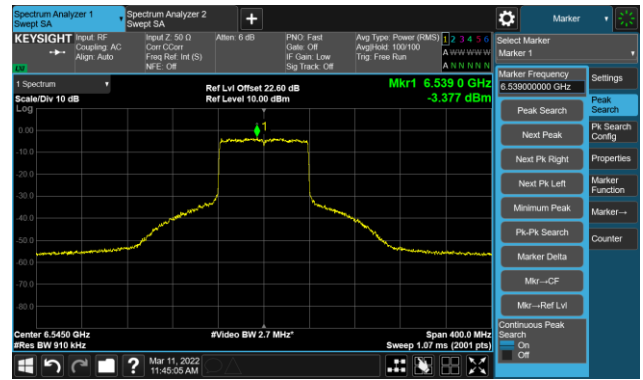

The Reference Level

The Mask Data

802.11ax-HE80 Ant 0

Channel 07 (5985MHz)

The Reference Level

The Mask Data

Channel 55 (6225MHz)

The Reference Level

The Mask Data

Channel 87 (6385MHz)

The Reference Level

The Mask Data

802.11ax-HE80 Ant 0

Channel 103 (6465MHz)

The Reference Level

The Mask Data

Channel 119 (6545MHz)

The Reference Level

The Mask Data

Channel 135 (6625MHz)

The Reference Level

The Mask Data

802.11ax-HE80 Ant 0

Channel 151 (6705MHz)