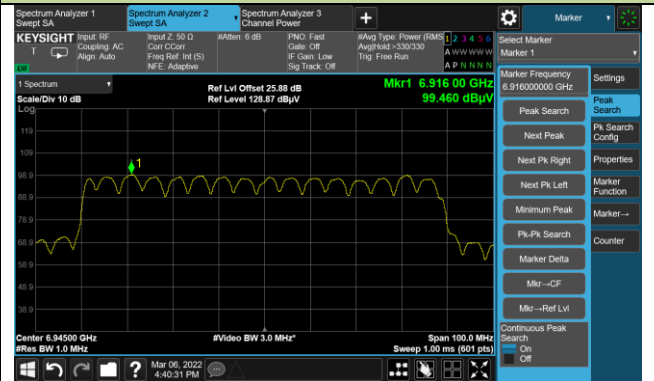

Channel 151 (6705MHz)

Channel 167 (6785MHz)

802.11ax-HE80 Power Spectral Density

Channel 183 (6865MHz)

Channel 199 (6945MHz)

Channel 215 (7025MHz)

802.11ax-HE160 Power Spectral Density

Channel 15 (6025MHz)

Channel 47 (6185MHz)

Channel 79 (6345MHz)

Channel 111 (6505MHz)

Channel 143 (6665MHz)

Channel 175 (6825MHz)

Channel 207 (6985MHz)

A.5 In-Band Emission Measurement

Test Site	WZ-TR3	Test Engineer	Liz Yuan
Test Date	2022/03/09~2022/04/27		