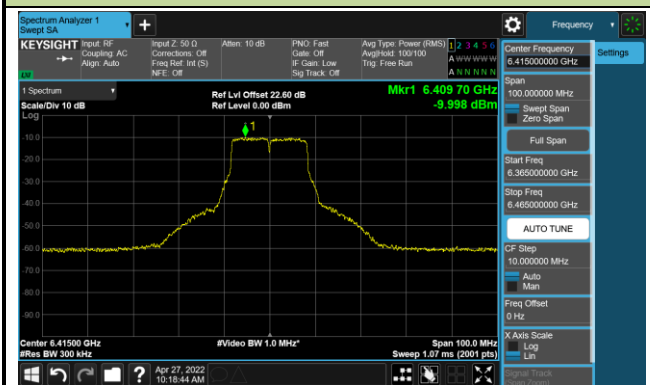

802.11a - Ant 0

Channel 01 (5955MHz)

The Reference Level

The Mask Data

Channel 49 (6195MHz)

The Reference Level

The Mask Data

Channel 93 (6415MHz)

The Reference Level

The Mask Data

802.11a - Ant 0

Channel 97 (6435MHz)

The Reference Level

The Mask Data

Channel 105 (6475MHz)

The Reference Level