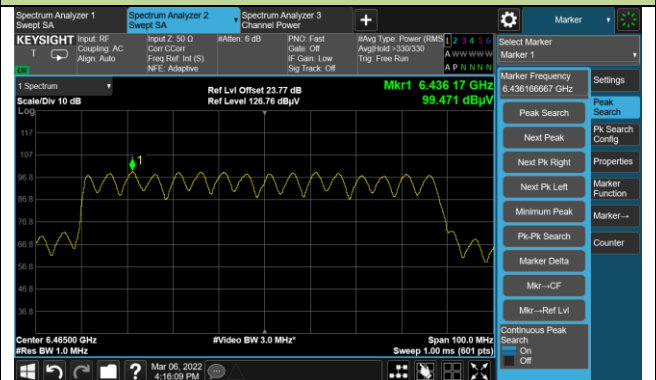

802.11ax-HE40 Power Spectral Density

802.11ax-HE80 Power Spectral Density

Channel 07 (5985MHz)

Channel 55 (6225MHz)

Channel 87 (6385MHz)

Channel 103 (6465MHz)

Channel 119 (6545MHz)

Channel 135 (6625MHz)

Channel 151 (6705MHz)

Channel 167 (6785MHz)

802.11ax-HE80 Power Spectral Density

Channel 183 (6865MHz)

Channel 199 (6945MHz)

Channel 215 (7025MHz)

802.11ax-HE160 Power Spectral Density

Channel 15 (6025MHz)