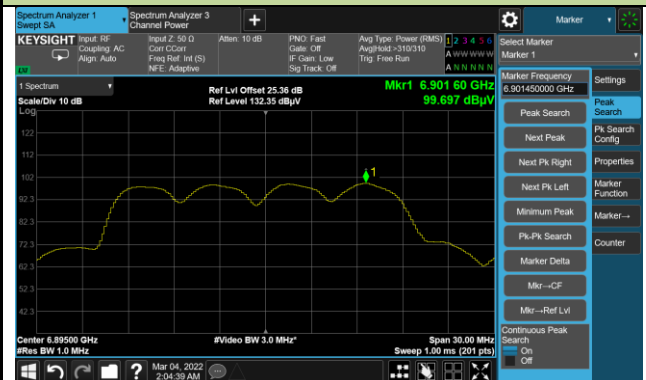

802.11ax-HE20 Power Spectral Density

Channel 01 (5955MHz)

Channel 49 (6195MHz)

Channel 93 (6415MHz)

Channel 97 (6435MHz)

Channel 105 (6475MHz)

Channel 113 (6515MHz)

Channel 117 (6535MHz)

Channel 149 (6695MHz)

802.11ax-HE20 Power Spectral Density

Channel 181 (6855MHz)

Channel 185 (6875MHz)

Channel 189 (6895MHz)

Channel 209 (6995MHz)

Channel 229 (7095MHz)

802.11ax-HE40 Power Spectral Density

Channel 03 (5965MHz)

Channel 51 (6205MHz)

Channel 91 (6405MHz)

Channel 99 (6445MHz)

Channel 107 (6485MHz)

Channel 115 (6525MHz)

Channel 123 (6565MHz)

Channel 147 (6685MHz)