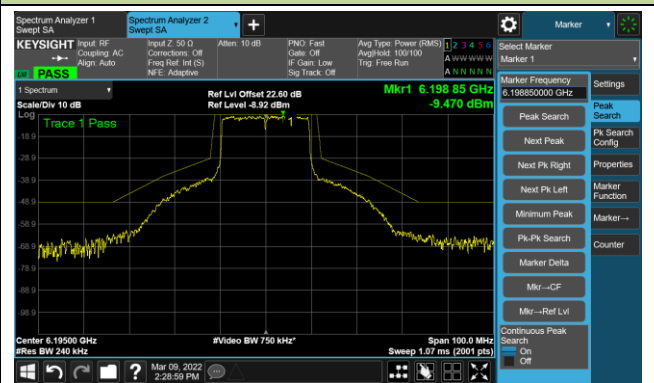

The Reference Level

The Mask Data

Channel 189 (6895MHz)

The Reference Level

The Mask Data

Channel 209 (6995MHz)

The Reference Level

The Mask Data

802.11ax-HE20 - Ant 0

Channel 01 (5955MHz)

The Reference Level

The Mask Data

Channel 49 (6195MHz)

The Reference Level

The Mask Data

Channel 93 (6415MHz)

The Reference Level

The Mask Data