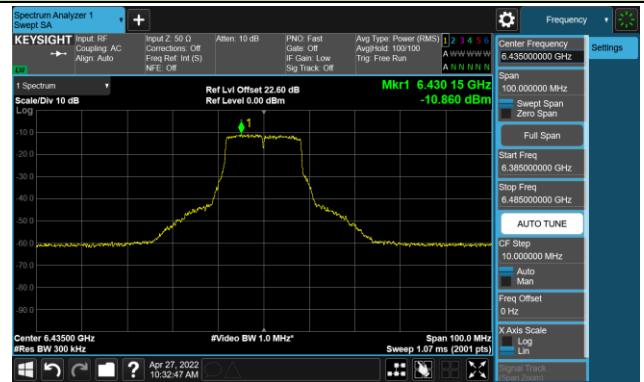

802.11a - Ant 0

Channel 01 (5955MHz)

The Reference Level

The Mask Data

Channel 49 (6195MHz)

The Reference Level

The Mask Data

Channel 93 (6415MHz)

The Reference Level

The Mask Data

802.11a - Ant 0

Channel 97 (6435MHz)

The Reference Level

The Mask Data

Channel 105 (6475MHz)

The Reference Level

The Mask Data

Channel 113 (6515MHz)

The Reference Level

The Mask Data

802.11a - Ant 0

Channel 117 (6535MHz)

The Reference Level

The Mask Data