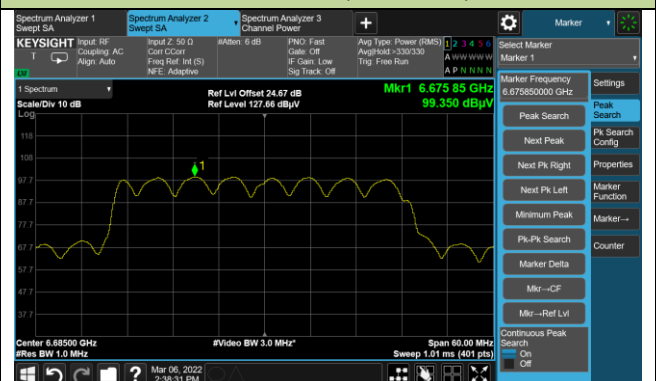

Channel 149 (6695MHz)

802.11ax-HE20 Power Spectral Density

Channel 181 (6855MHz)

Channel 185 (6875MHz)

Channel 189 (6895MHz)

Channel 209 (6995MHz)

Channel 229 (7095MHz)

802.11ax-HE40 Power Spectral Density

Channel 03 (5965MHz)

Channel 51 (6205MHz)

Channel 91 (6405MHz)

Channel 99 (6445MHz)

Channel 107 (6485MHz)

Channel 115 (6525MHz)

Channel 123 (6565MHz)

Channel 147 (6685MHz)

802.11ax-HE40 Power Spectral Density

802.11ax-HE80 Power Spectral Density

Channel 07 (5985MHz)

Channel 55 (6225MHz)

Channel 87 (6385MHz)

Channel 103 (6465MHz)

Channel 119 (6545MHz)

Channel 135 (6625MHz)