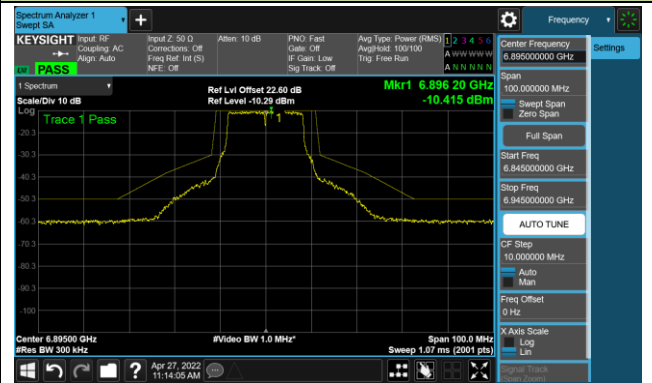

Channel 149 (6695MHz)

The Reference Level

The Mask Data

Channel 181 (6855MHz)

The Reference Level

The Mask Data

802.11a - Ant 0

Channel 185 (6875MHz)

The Reference Level

The Mask Data

Channel 189 (6895MHz)

The Reference Level

The Mask Data

Channel 209 (6995MHz)

The Reference Level

The Mask Data

802.11ax-HE20 - Ant 0

Channel 01 (5955MHz)

The Reference Level

The Mask Data

Channel 49 (6195MHz)

The Reference Level

The Mask Data

Channel 93 (6415MHz)