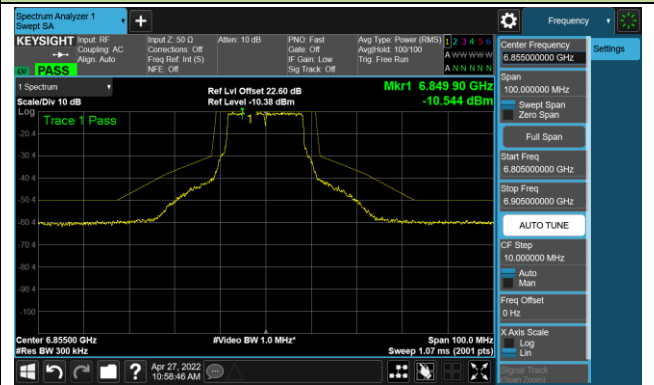

The Mask Data

Channel 113 (6515MHz)

The Reference Level

The Mask Data

802.11a - Ant 0

Channel 117 (6535MHz)

The Reference Level

The Mask Data

Channel 149 (6695MHz)

The Reference Level

The Mask Data

Channel 181 (6855MHz)

The Reference Level

The Mask Data

802.11a - Ant 0

Channel 185 (6875MHz)

The Reference Level

The Mask Data

Channel 189 (6895MHz)

The Reference Level

The Mask Data

Channel 209 (6995MHz)

The Reference Level

The Mask Data

802.11ax-HE20 - Ant 0

Channel 01 (5955MHz)

The Reference Level

The Mask Data

Channel 49 (6195MHz)

The Reference Level

The Mask Data

Channel 93 (6415MHz)