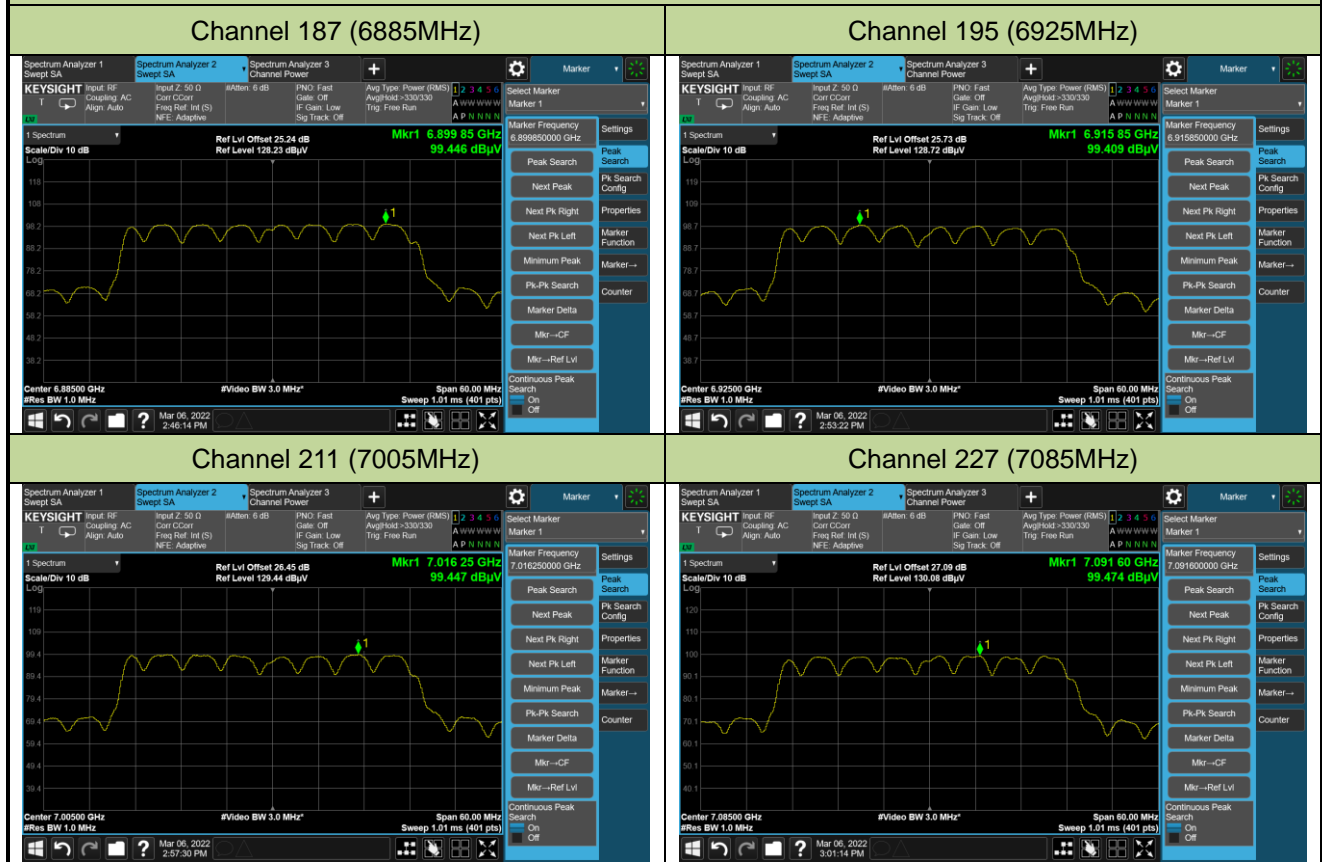

Channel 149 (6695MHz)

802.11ax-HE20 Power Spectral Density

Channel 181 (6855MHz)

Channel 185 (6875MHz)

Channel 189 (6895MHz)

Channel 209 (6995MHz)

Channel 229 (7095MHz)

802.11ax-HE40 Power Spectral Density

Channel 03 (5965MHz)

Channel 51 (6205MHz)

Channel 91 (6405MHz)

Channel 99 (6445MHz)

Channel 107 (6485MHz)

Channel 115 (6525MHz)

Channel 123 (6565MHz)

Channel 147 (6685MHz)

802.11ax-HE40 Power Spectral Density

802.11ax-HE80 Power Spectral Density

Channel 07 (5985MHz)

Channel 55 (6225MHz)

Channel 87 (6385MHz)

Channel 103 (6465MHz)

Channel 119 (6545MHz)

Channel 135 (6625MHz)