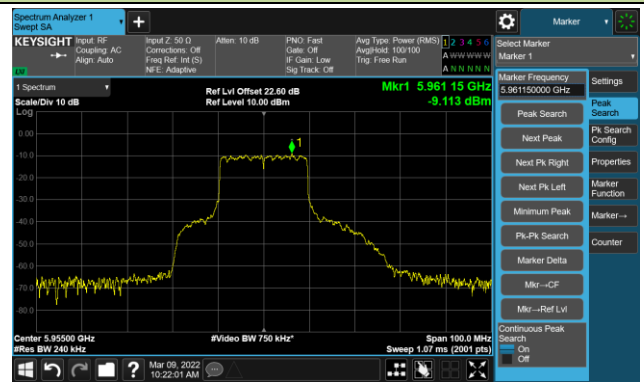

Channel 149 (6695MHz)

The Reference Level

The Mask Data

Channel 181 (6855MHz)

The Reference Level

The Mask Data

802.11a - Ant 0

Channel 185 (6875MHz)

The Reference Level

The Mask Data

Channel 189 (6895MHz)

The Reference Level

The Mask Data

Channel 209 (6995MHz)

The Reference Level

The Mask Data

802.11ax-HE20 - Ant 0

Channel 01 (5955MHz)

The Reference Level

The Mask Data

Channel 49 (6195MHz)

The Reference Level

The Mask Data

Channel 93 (6415MHz)