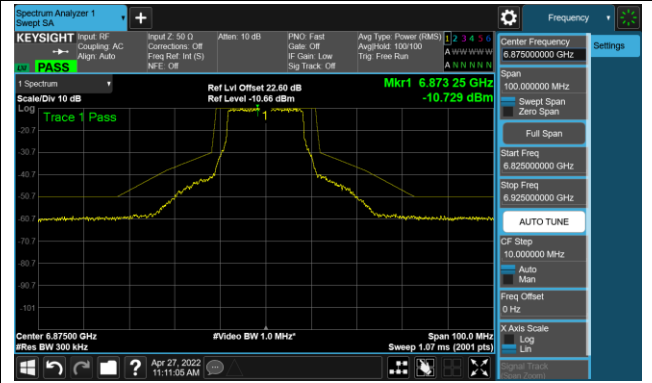

The Mask Data

Channel 113 (6515MHz)

The Reference Level

The Mask Data

802.11a - Ant 0

Channel 117 (6535MHz)

The Reference Level

The Mask Data

Channel 149 (6695MHz)

The Reference Level

The Mask Data

Channel 181 (6855MHz)

The Reference Level

The Mask Data

802.11a - Ant 0

Channel 185 (6875MHz)

The Reference Level

The Mask Data

Channel 189 (6895MHz)

The Reference Level

The Mask Data

Channel 209 (6995MHz)

The Reference Level

The Mask Data

802.11ax-HE20 - Ant 0

Channel 01 (5955MHz)

The Reference Level

The Mask Data

Channel 49 (6195MHz)

The Reference Level

The Mask Data

Channel 93 (6415MHz)