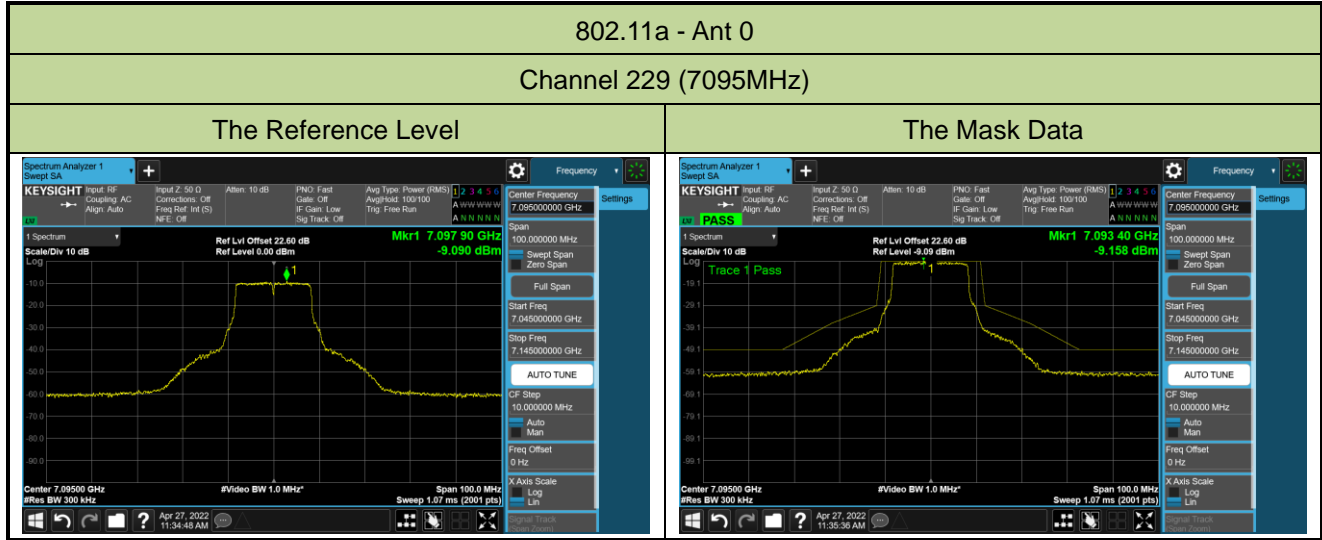

Channel 149 (6695MHz)

The Reference Level

The Mask Data

Channel 181 (6855MHz)

The Reference Level

The Mask Data

802.11a - Ant 0

Channel 185 (6875MHz)

The Reference Level

The Mask Data

Channel 189 (6895MHz)

The Reference Level

The Mask Data

Channel 209 (6995MHz)

The Reference Level

The Mask Data

802.11ax-HE20 - Ant 0

Channel 01 (5955MHz)

The Reference Level

The Mask Data

Channel 49 (6195MHz)

The Reference Level

The Mask Data

Channel 93 (6415MHz)

The Reference Level

The Mask Data