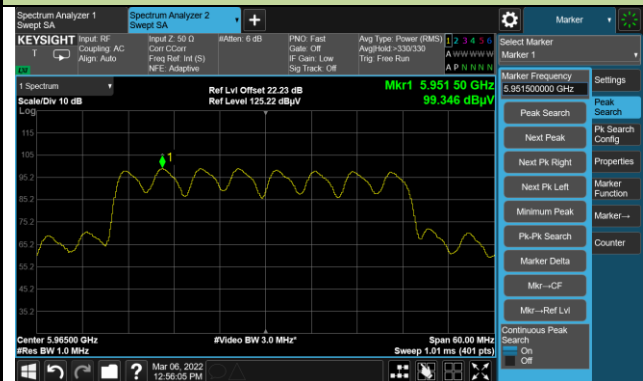

802.11ax-HE20 Power Spectral Density

Channel 01 (5955MHz)

Channel 49 (6195MHz)

Channel 93 (6415MHz)

Channel 97 (6435MHz)

Channel 105 (6475MHz)

Channel 113 (6515MHz)

Channel 117 (6535MHz)

Channel 149 (6695MHz)

802.11ax-HE20 Power Spectral Density

Channel 181 (6855MHz)

Channel 185 (6875MHz)

Channel 189 (6895MHz)

Channel 209 (6995MHz)

Channel 229 (7095MHz)

802.11ax-HE40 Power Spectral Density

Channel 03 (5965MHz)

Channel 51 (6205MHz)

Channel 91 (6405MHz)

Channel 99 (6445MHz)

Channel 107 (6485MHz)

Channel 115 (6525MHz)

Channel 123 (6565MHz)

Channel 147 (6685MHz)