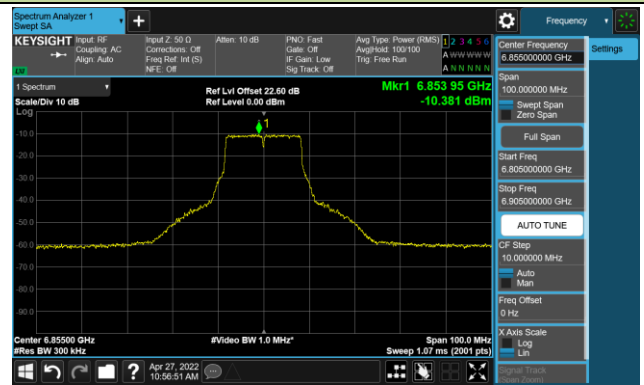

The Mask Data

Channel 113 (6515MHz)

The Reference Level

The Mask Data

802.11a - Ant 0

Channel 117 (6535MHz)

The Reference Level

The Mask Data

Channel 149 (6695MHz)

The Reference Level

The Mask Data

Channel 181 (6855MHz)

The Reference Level

The Mask Data

802.11a - Ant 0

Channel 185 (6875MHz)

The Reference Level

The Mask Data

Channel 189 (6895MHz)

The Reference Level

The Mask Data

Channel 209 (6995MHz)

The Reference Level

The Mask Data