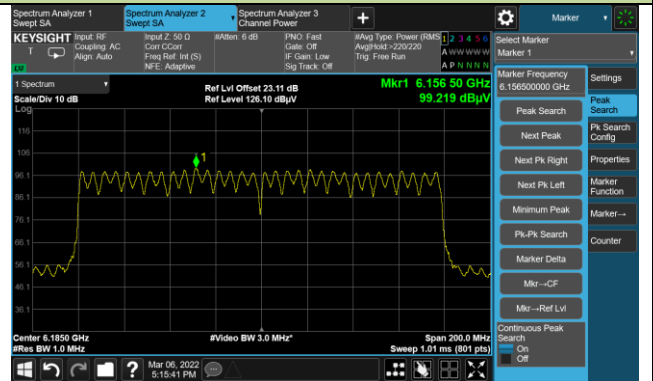

Channel 151 (6705MHz)

Channel 167 (6785MHz)

802.11ax-HE80 Power Spectral Density

Channel 183 (6865MHz)

Channel 199 (6945MHz)

Channel 215 (7025MHz)

802.11ax-HE160 Power Spectral Density

Channel 15 (6025MHz)

Channel 47 (6185MHz)

Channel 79 (6345MHz)

Channel 111 (6505MHz)

Channel 143 (6665MHz)

Channel 175 (6825MHz)

Channel 207 (6985MHz)

A.5 In-Band Emission Measurement

Test Site	WZ-TR3	Test Engineer	Liz Yuan
Test Date	2022/03/09~2022/04/27		