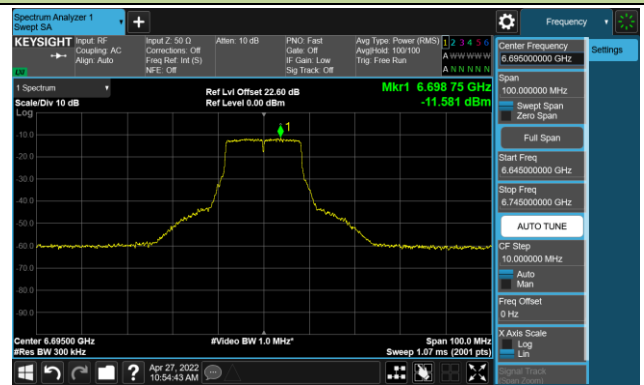

The Reference Level

The Mask Data

802.11a - Ant 0

Channel 97 (6435MHz)

The Reference Level

The Mask Data

Channel 105 (6475MHz)

The Reference Level

The Mask Data

Channel 113 (6515MHz)

The Reference Level

The Mask Data

802.11a - Ant 0

Channel 117 (6535MHz)

The Reference Level

The Mask Data

Channel 149 (6695MHz)

The Reference Level

The Mask Data

Channel 181 (6855MHz)

The Reference Level

The Mask Data

802.11a - Ant 0

Channel 185 (6875MHz)

The Reference Level

The Mask Data

Channel 189 (6895MHz)

The Reference Level

The Mask Data

Channel 209 (6995MHz)

The Reference Level

The Mask Data