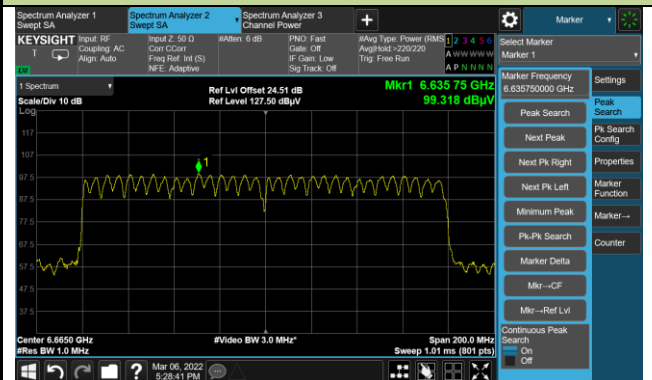

Channel 47 (6185MHz)

Channel 79 (6345MHz)

Channel 111 (6505MHz)

Channel 143 (6665MHz)

Channel 175 (6825MHz)

Channel 207 (6985MHz)

A.5 In-Band Emission Measurement

Test Site	WZ-TR3	Test Engineer	Liz Yuan
Test Date	2022/03/09~2022/04/27		

802.11a - Ant 0

Channel 01 (5955MHz)

The Reference Level

The Mask Data

Channel 49 (6195MHz)

The Reference Level

The Mask Data

Channel 93 (6415MHz)