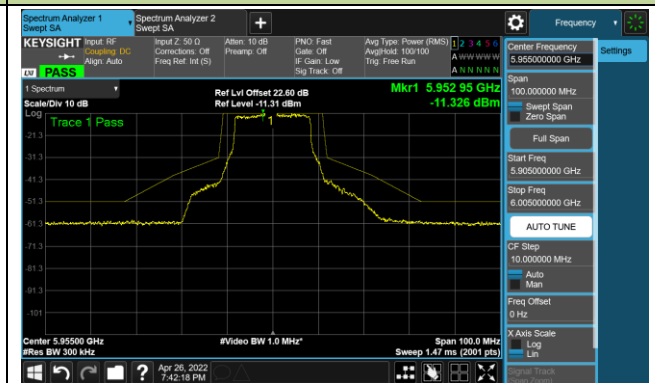

Channel 151 (6705MHz)

Channel 167 (6785MHz)

802.11ax-HE80 Power Spectral Density

Channel 183 (6865MHz)

Channel 199 (6945MHz)

Channel 215 (7025MHz)

802.11ax-HE160 Power Spectral Density

Channel 15 (6025MHz)

Channel 47 (6185MHz)

Channel 79 (6345MHz)

Channel 111 (6505MHz)

Channel 143 (6665MHz)

Channel 175 (6825MHz)

Channel 207 (6985MHz)

A.5 In-Band Emission Measurement

Test Site	WZ-TR3	Test Engineer	Liz Yuan
Test Date	2022/03/09~2022/04/27		

802.11a - Ant 0

Channel 01 (5955MHz)

The Reference Level

The Mask Data

Channel 49 (6195MHz)

The Reference Level

The Mask Data

Channel 93 (6415MHz)

The Reference Level

The Mask Data

802.11a - Ant 0

Channel 97 (6435MHz)

The Reference Level

The Mask Data

Channel 105 (6475MHz)

The Reference Level