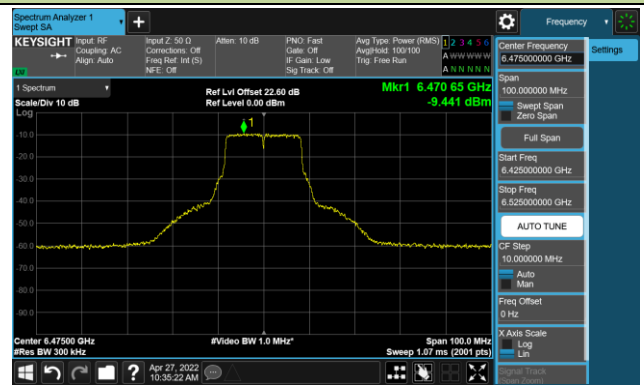

The Reference Level

The Mask Data

802.11a - Ant 0

Channel 97 (6435MHz)

The Reference Level

The Mask Data

Channel 105 (6475MHz)

The Reference Level

The Mask Data

Channel 113 (6515MHz)

The Reference Level

The Mask Data

802.11a - Ant 0

Channel 117 (6535MHz)

The Reference Level

The Mask Data