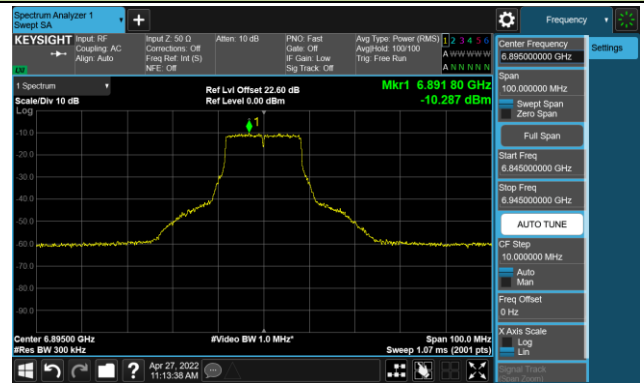

Channel 149 (6695MHz)

The Reference Level

The Mask Data

Channel 181 (6855MHz)

The Reference Level

The Mask Data

802.11a - Ant 0

Channel 185 (6875MHz)

The Reference Level

The Mask Data

Channel 189 (6895MHz)

The Reference Level

The Mask Data

Channel 209 (6995MHz)

The Reference Level

The Mask Data

802.11ax-HE20 - Ant 0

Channel 01 (5955MHz)

The Reference Level

The Mask Data

Channel 49 (6195MHz)

The Reference Level

The Mask Data

Channel 93 (6415MHz)