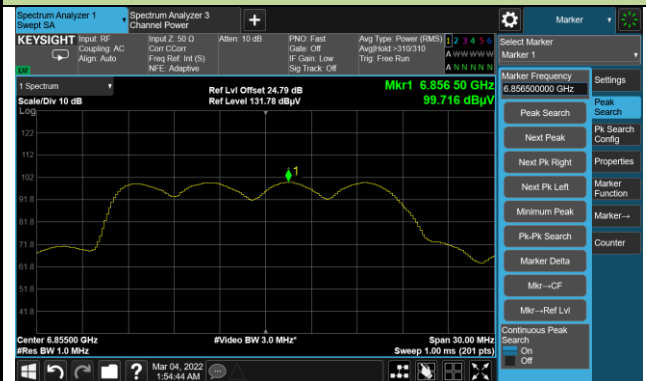

802.11ax-HE20 Power Spectral Density

Channel 01 (5955MHz)

Channel 49 (6195MHz)

Channel 93 (6415MHz)

Channel 97 (6435MHz)

Channel 105 (6475MHz)

Channel 113 (6515MHz)

Channel 117 (6535MHz)

Channel 149 (6695MHz)

802.11ax-HE20 Power Spectral Density

Channel 181 (6855MHz)

Channel 185 (6875MHz)

Channel 189 (6895MHz)

Channel 209 (6995MHz)

Channel 229 (7095MHz)

802.11ax-HE40 Power Spectral Density