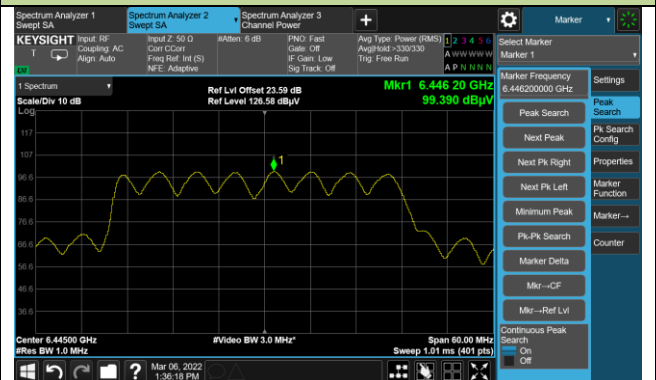

Channel 149 (6695MHz)

802.11ax-HE20 Power Spectral Density

Channel 181 (6855MHz)

Channel 185 (6875MHz)

Channel 189 (6895MHz)

Channel 209 (6995MHz)

Channel 229 (7095MHz)

802.11ax-HE40 Power Spectral Density

Channel 03 (5965MHz)

Channel 51 (6205MHz)

Channel 91 (6405MHz)

Channel 99 (6445MHz)

Channel 107 (6485MHz)

Channel 115 (6525MHz)

Channel 123 (6565MHz)

Channel 147 (6685MHz)

802.11ax-HE40 Power Spectral Density

802.11ax-HE80 Power Spectral Density

Channel 07 (5985MHz)

Channel 55 (6225MHz)

Channel 87 (6385MHz)

Channel 103 (6465MHz)

Channel 119 (6545MHz)

Channel 135 (6625MHz)