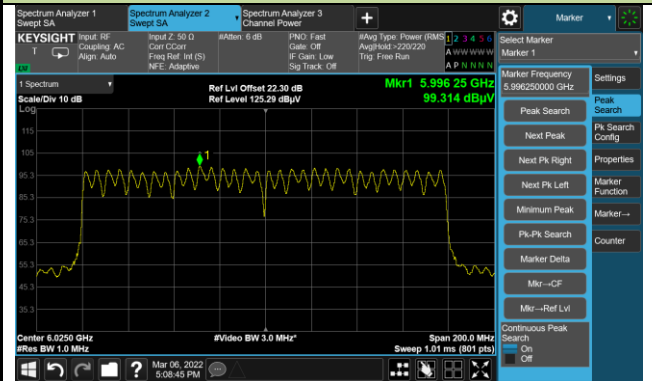

Channel 151 (6705MHz)

Channel 167 (6785MHz)

802.11ax-HE80 Power Spectral Density

Channel 183 (6865MHz)

Channel 199 (6945MHz)

Channel 215 (7025MHz)

802.11ax-HE160 Power Spectral Density

Channel 15 (6025MHz)

Channel 47 (6185MHz)

Channel 79 (6345MHz)

Channel 111 (6505MHz)

Channel 143 (6665MHz)

Channel 175 (6825MHz)

Channel 207 (6985MHz)

A.5 In-Band Emission Measurement

Test Site	WZ-TR3	Test Engineer	Liz Yuan
Test Date	2022/03/09~2022/04/27		