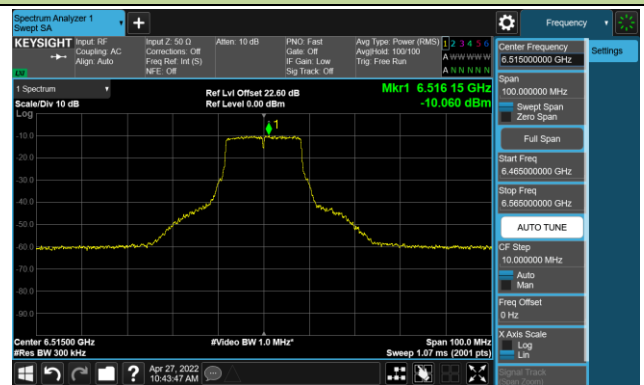

802.11a - Ant 0

Channel 01 (5955MHz)

The Reference Level

The Mask Data

Channel 49 (6195MHz)

The Reference Level

The Mask Data

Channel 93 (6415MHz)

The Reference Level

The Mask Data

802.11a - Ant 0

Channel 97 (6435MHz)

The Reference Level

The Mask Data

Channel 105 (6475MHz)

The Reference Level

The Mask Data

Channel 113 (6515MHz)

The Reference Level

The Mask Data

802.11a - Ant 0

Channel 117 (6535MHz)

The Reference Level

The Mask Data

Channel 149 (6695MHz)

The Reference Level

The Mask Data

Channel 181 (6855MHz)

The Reference Level

The Mask Data

802.11a - Ant 0

Channel 185 (6875MHz)