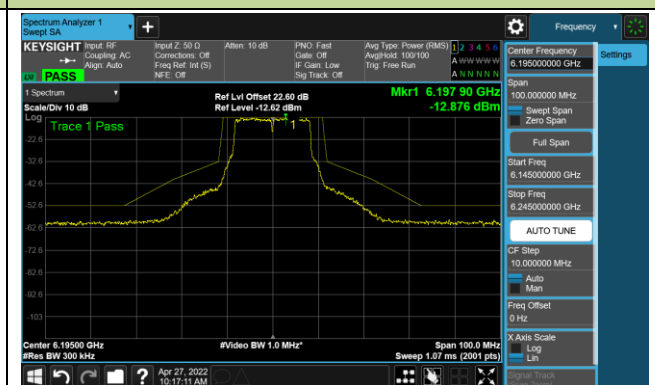

Channel 47 (6185MHz)

Channel 79 (6345MHz)

Channel 111 (6505MHz)

Channel 143 (6665MHz)

Channel 175 (6825MHz)

Channel 207 (6985MHz)

A.5 In-Band Emission Measurement

Test Site	WZ-TR3	Test Engineer	Liz Yuan
Test Date	2022/03/09~2022/04/27		

802.11a - Ant 0

Channel 01 (5955MHz)

The Reference Level

The Mask Data

Channel 49 (6195MHz)

The Reference Level

The Mask Data

Channel 93 (6415MHz)

The Reference Level

The Mask Data

802.11a - Ant 0

Channel 97 (6435MHz)

The Reference Level

The Mask Data

Channel 105 (6475MHz)

The Reference Level

The Mask Data

Channel 113 (6515MHz)

The Reference Level

The Mask Data

802.11a - Ant 0

Channel 117 (6535MHz)

The Reference Level

The Mask Data