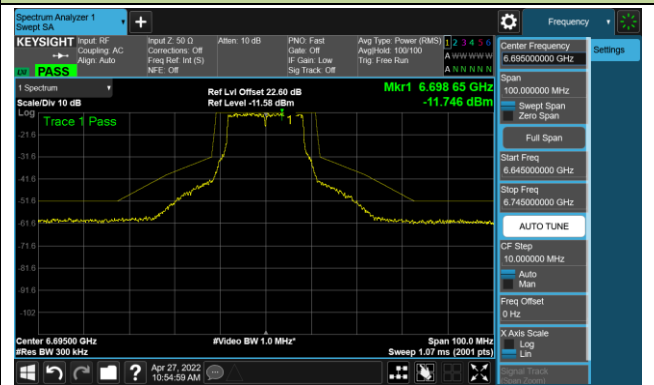

The Reference Level

The Mask Data

802.11a - Ant 0

Channel 97 (6435MHz)

The Reference Level

The Mask Data

Channel 105 (6475MHz)

The Reference Level

The Mask Data

Channel 113 (6515MHz)

The Reference Level

The Mask Data

802.11a - Ant 0

Channel 117 (6535MHz)

The Reference Level

The Mask Data

Channel 149 (6695MHz)

The Reference Level

The Mask Data

Channel 181 (6855MHz)

The Reference Level

The Mask Data

802.11a - Ant 0

Channel 185 (6875MHz)

The Reference Level

The Mask Data

Channel 189 (6895MHz)

The Reference Level

The Mask Data

Channel 209 (6995MHz)

The Reference Level

The Mask Data