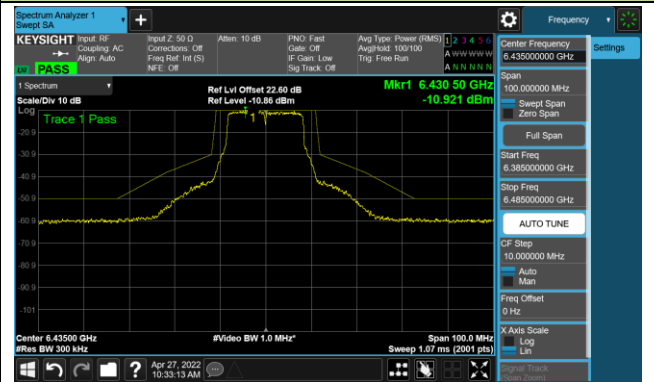

802.11a - Ant 0

Channel 01 (5955MHz)

The Reference Level

The Mask Data

Channel 49 (6195MHz)

The Reference Level

The Mask Data

Channel 93 (6415MHz)

The Reference Level

The Mask Data

802.11a - Ant 0

Channel 97 (6435MHz)

The Reference Level

The Mask Data

Channel 105 (6475MHz)

The Reference Level

The Mask Data

Channel 113 (6515MHz)

The Reference Level

The Mask Data

802.11a - Ant 0

Channel 117 (6535MHz)

The Reference Level

The Mask Data

Channel 149 (6695MHz)

The Reference Level

The Mask Data

Channel 181 (6855MHz)

The Reference Level

The Mask Data

802.11a - Ant 0

Channel 185 (6875MHz)