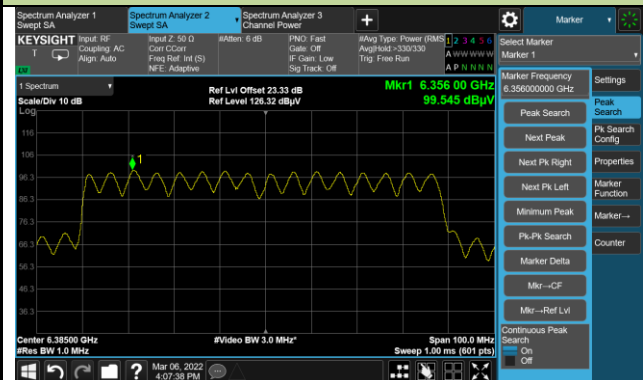

802.11ax-HE40 Power Spectral Density

802.11ax-HE80 Power Spectral Density

Channel 07 (5985MHz)

Channel 55 (6225MHz)

Channel 87 (6385MHz)

Channel 103 (6465MHz)

Channel 119 (6545MHz)

Channel 135 (6625MHz)

Channel 151 (6705MHz)

Channel 167 (6785MHz)

802.11ax-HE80 Power Spectral Density

Channel 183 (6865MHz)

Channel 199 (6945MHz)

Channel 215 (7025MHz)

802.11ax-HE160 Power Spectral Density

Channel 15 (6025MHz)