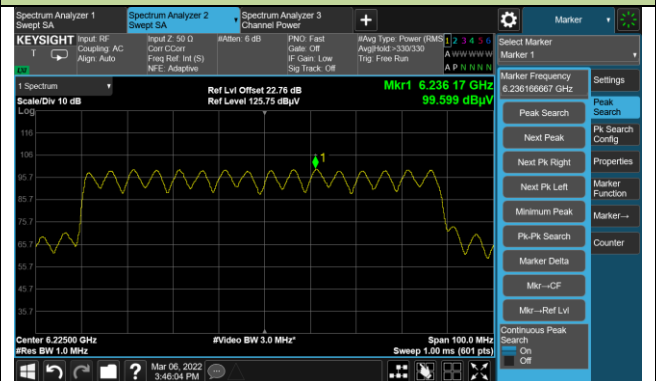

802.11ax-HE40 Power Spectral Density

802.11ax-HE80 Power Spectral Density

Channel 07 (5985MHz)

Channel 55 (6225MHz)

Channel 87 (6385MHz)

Channel 103 (6465MHz)

Channel 119 (6545MHz)

Channel 135 (6625MHz)

Channel 151 (6705MHz)

Channel 167 (6785MHz)

802.11ax-HE80 Power Spectral Density

Channel 183 (6865MHz)

Channel 199 (6945MHz)

Channel 215 (7025MHz)

802.11ax-HE160 Power Spectral Density

Channel 15 (6025MHz)