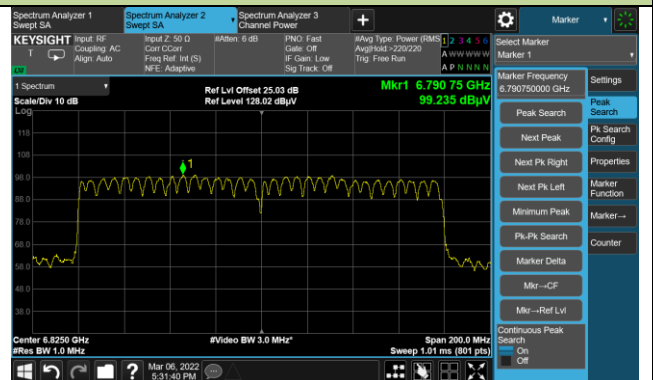

Channel 47 (6185MHz)

Channel 79 (6345MHz)

Channel 111 (6505MHz)

Channel 143 (6665MHz)

Channel 175 (6825MHz)

Channel 207 (6985MHz)

A.5 In-Band Emission Measurement

Test Site	WZ-TR3	Test Engineer	Liz Yuan
Test Date	2022/03/09~2022/04/27		

802.11a - Ant 0

Channel 01 (5955MHz)

The Reference Level

The Mask Data

Channel 49 (6195MHz)

The Reference Level

The Mask Data

Channel 93 (6415MHz)