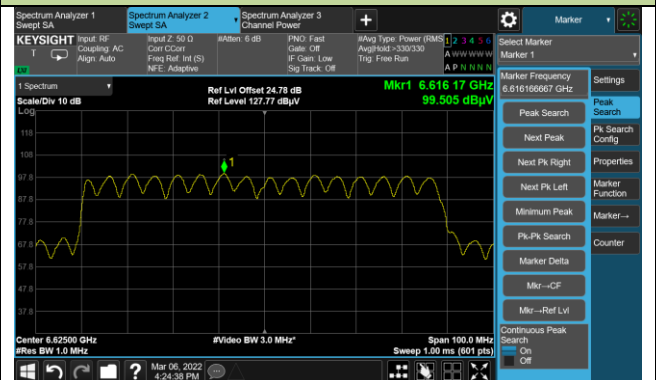

802.11ax-HE40 Power Spectral Density

802.11ax-HE80 Power Spectral Density

Channel 07 (5985MHz)

Channel 55 (6225MHz)

Channel 87 (6385MHz)

Channel 103 (6465MHz)

Channel 119 (6545MHz)

Channel 135 (6625MHz)

Channel 151 (6705MHz)

Channel 167 (6785MHz)

802.11ax-HE80 Power Spectral Density

Channel 183 (6865MHz)

Channel 199 (6945MHz)

Channel 215 (7025MHz)

802.11ax-HE160 Power Spectral Density

Channel 15 (6025MHz)