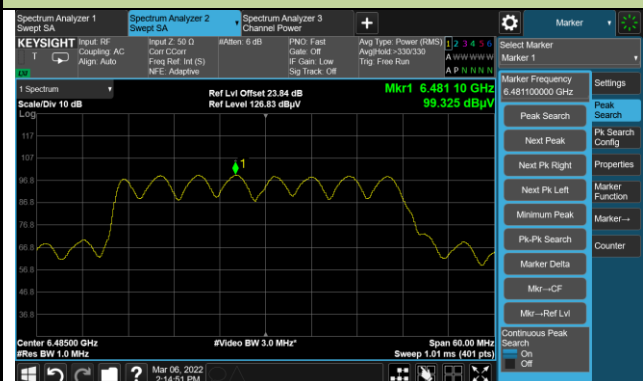

Channel 149 (6695MHz)

802.11ax-HE20 Power Spectral Density

Channel 181 (6855MHz)

Channel 185 (6875MHz)

Channel 189 (6895MHz)

Channel 209 (6995MHz)

Channel 229 (7095MHz)

802.11ax-HE40 Power Spectral Density

Channel 03 (5965MHz)

Channel 51 (6205MHz)

Channel 91 (6405MHz)

Channel 99 (6445MHz)

Channel 107 (6485MHz)

Channel 115 (6525MHz)

Channel 123 (6565MHz)

Channel 147 (6685MHz)

802.11ax-HE40 Power Spectral Density

802.11ax-HE80 Power Spectral Density

Channel 07 (5985MHz)

Channel 55 (6225MHz)

Channel 87 (6385MHz)

Channel 103 (6465MHz)

Channel 119 (6545MHz)

Channel 135 (6625MHz)