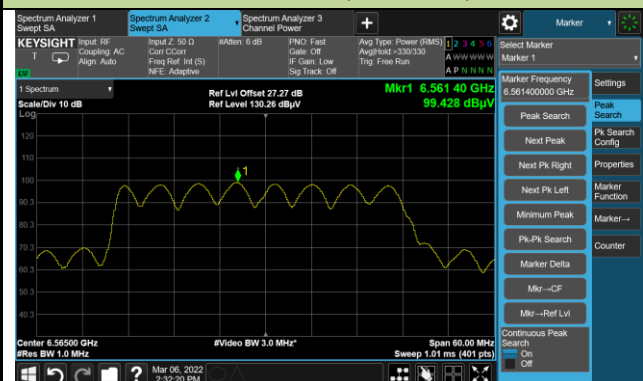

Channel 149 (6695MHz)

802.11ax-HE20 Power Spectral Density

Channel 181 (6855MHz)

Channel 185 (6875MHz)

Channel 189 (6895MHz)

Channel 209 (6995MHz)

Channel 229 (7095MHz)

802.11ax-HE40 Power Spectral Density

Channel 03 (5965MHz)

Channel 51 (6205MHz)

Channel 91 (6405MHz)

Channel 99 (6445MHz)

Channel 107 (6485MHz)

Channel 115 (6525MHz)

Channel 123 (6565MHz)

Channel 147 (6685MHz)

802.11ax-HE40 Power Spectral Density

802.11ax-HE80 Power Spectral Density

Channel 07 (5985MHz)

Channel 55 (6225MHz)

Channel 87 (6385MHz)

Channel 103 (6465MHz)

Channel 119 (6545MHz)

Channel 135 (6625MHz)