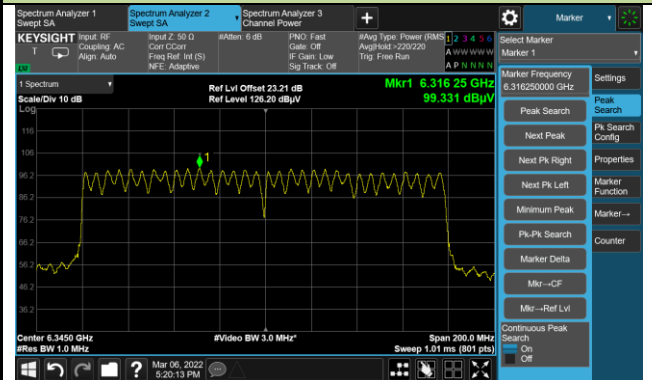

Channel 151 (6705MHz)

Channel 167 (6785MHz)

802.11ax-HE80 Power Spectral Density

Channel 183 (6865MHz)

Channel 199 (6945MHz)

Channel 215 (7025MHz)

802.11ax-HE160 Power Spectral Density

Channel 15 (6025MHz)

Channel 47 (6185MHz)

Channel 79 (6345MHz)

Channel 111 (6505MHz)

Channel 143 (6665MHz)

Channel 175 (6825MHz)

Channel 207 (6985MHz)

A.5 In-Band Emission Measurement

Test Site	WZ-TR3	Test Engineer	Liz Yuan
Test Date	2022/03/09~2022/04/27		