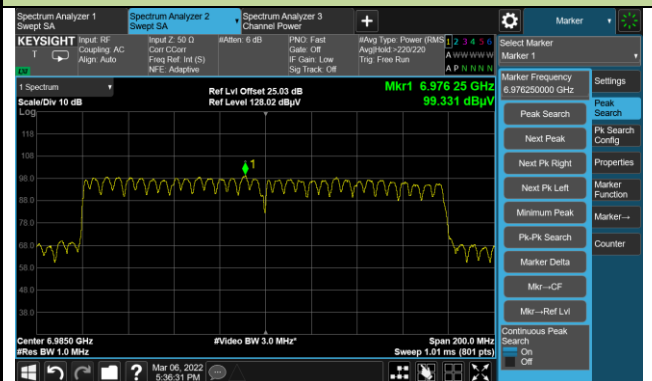

Channel 47 (6185MHz)

Channel 79 (6345MHz)

Channel 111 (6505MHz)

Channel 143 (6665MHz)

Channel 175 (6825MHz)

Channel 207 (6985MHz)

A.5 In-Band Emission Measurement

Test Site	WZ-TR3	Test Engineer	Liz Yuan
Test Date	2022/03/09~2022/04/27		

802.11a - Ant 0

Channel 01 (5955MHz)

The Reference Level

The Mask Data

Channel 49 (6195MHz)

The Reference Level

The Mask Data

Channel 93 (6415MHz)