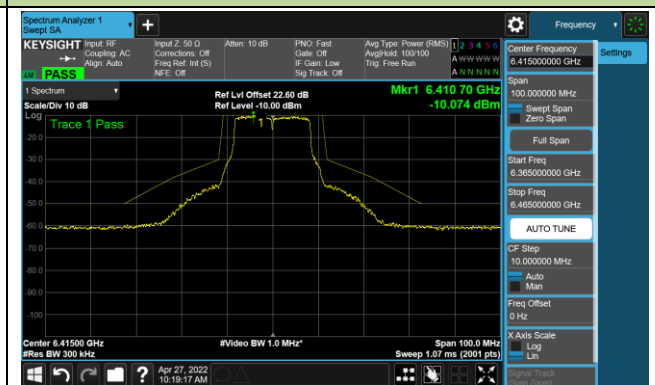

Channel 47 (6185MHz)

Channel 79 (6345MHz)

Channel 111 (6505MHz)

Channel 143 (6665MHz)

Channel 175 (6825MHz)

Channel 207 (6985MHz)

A.5 In-Band Emission Measurement

Test Site	WZ-TR3	Test Engineer	Liz Yuan
Test Date	2022/03/09~2022/04/27		

802.11a - Ant 0

Channel 01 (5955MHz)

The Reference Level

The Mask Data

Channel 49 (6195MHz)

The Reference Level

The Mask Data

Channel 93 (6415MHz)

The Reference Level

The Mask Data

802.11a - Ant 0

Channel 97 (6435MHz)

The Reference Level

The Mask Data

Channel 105 (6475MHz)

The Reference Level

The Mask Data

Channel 113 (6515MHz)

The Reference Level

The Mask Data

802.11a - Ant 0

Channel 117 (6535MHz)

The Reference Level

The Mask Data