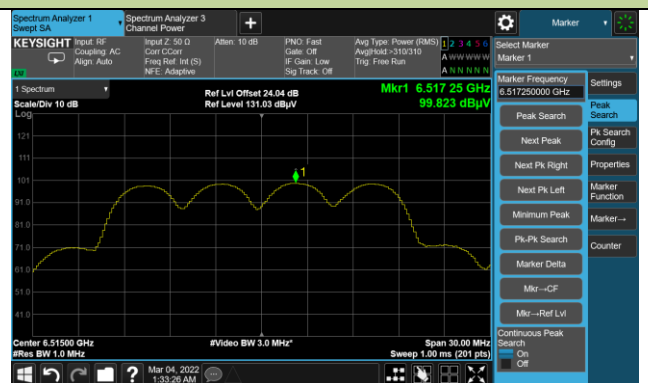

802.11ax-HE20 Power Spectral Density

Channel 01 (5955MHz)

Channel 49 (6195MHz)

Channel 93 (6415MHz)

Channel 97 (6435MHz)

Channel 105 (6475MHz)

Channel 113 (6515MHz)

Channel 117 (6535MHz)

Channel 149 (6695MHz)

802.11ax-HE20 Power Spectral Density

Channel 181 (6855MHz)

Channel 185 (6875MHz)

Channel 189 (6895MHz)

Channel 209 (6995MHz)

Channel 229 (7095MHz)

802.11ax-HE40 Power Spectral Density