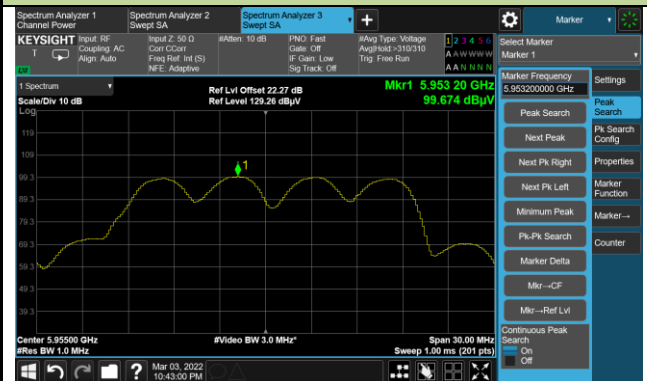

802.11ax-HE20 Power Spectral Density

Channel 01 (5955MHz)

Channel 49 (6195MHz)

Channel 93 (6415MHz)

Channel 97 (6435MHz)

Channel 105 (6475MHz)

Channel 113 (6515MHz)

Channel 117 (6535MHz)

Channel 149 (6695MHz)

802.11ax-HE20 Power Spectral Density

Channel 181 (6855MHz)

Channel 185 (6875MHz)

Channel 189 (6895MHz)

Channel 209 (6995MHz)

Channel 229 (7095MHz)

802.11ax-HE40 Power Spectral Density