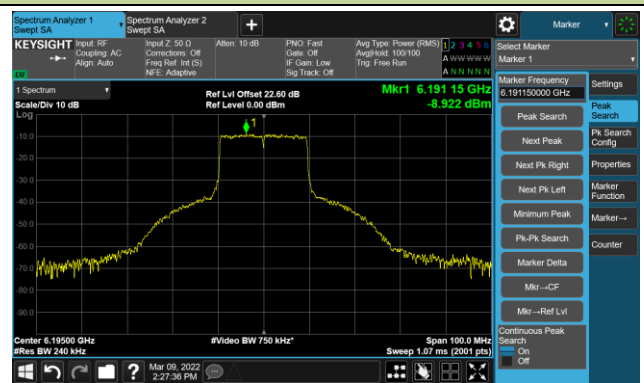

The Reference Level

The Mask Data

Channel 189 (6895MHz)

The Reference Level

The Mask Data

Channel 209 (6995MHz)

The Reference Level

The Mask Data

802.11ax-HE20 - Ant 0

Channel 01 (5955MHz)

The Reference Level

The Mask Data

Channel 49 (6195MHz)

The Reference Level

The Mask Data

Channel 93 (6415MHz)

The Reference Level

The Mask Data