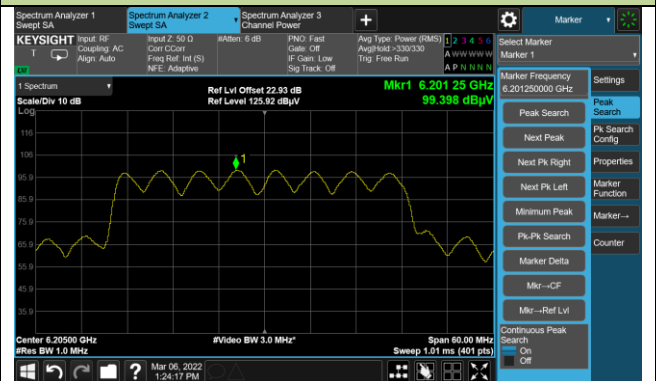

802.11ax-HE20 Power Spectral Density

Channel 01 (5955MHz)

Channel 49 (6195MHz)

Channel 93 (6415MHz)

Channel 97 (6435MHz)

Channel 105 (6475MHz)

Channel 113 (6515MHz)

Channel 117 (6535MHz)

Channel 149 (6695MHz)

802.11ax-HE20 Power Spectral Density

Channel 181 (6855MHz)

Channel 185 (6875MHz)

Channel 189 (6895MHz)

Channel 209 (6995MHz)

Channel 229 (7095MHz)

802.11ax-HE40 Power Spectral Density

Channel 03 (5965MHz)

Channel 51 (6205MHz)

Channel 91 (6405MHz)

Channel 99 (6445MHz)

Channel 107 (6485MHz)

Channel 115 (6525MHz)

Channel 123 (6565MHz)

Channel 147 (6685MHz)