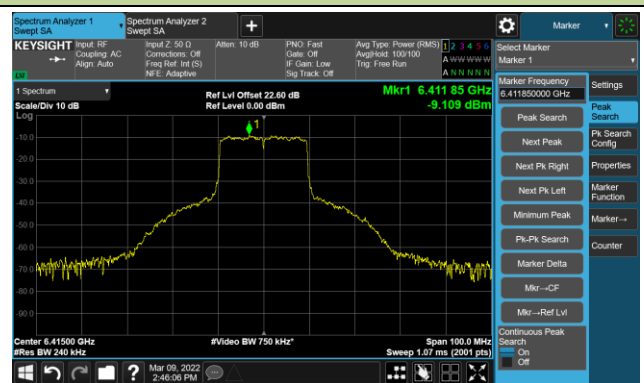

The Reference Level

The Mask Data

Channel 189 (6895MHz)

The Reference Level

The Mask Data

Channel 209 (6995MHz)

The Reference Level

The Mask Data

802.11ax-HE20 - Ant 0

Channel 01 (5955MHz)

The Reference Level

The Mask Data

Channel 49 (6195MHz)

The Reference Level

The Mask Data

Channel 93 (6415MHz)

The Reference Level

The Mask Data