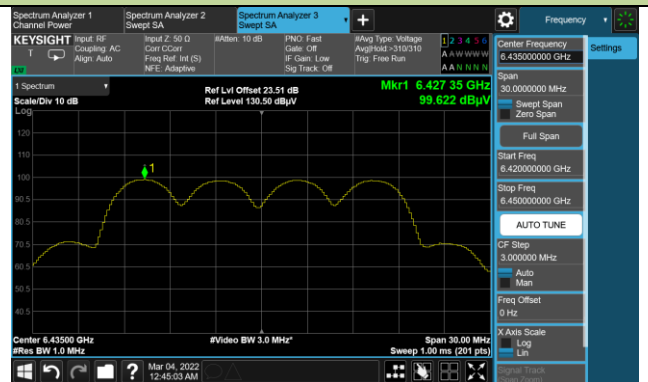

802.11ax-HE20 Power Spectral Density

Channel 01 (5955MHz)

Channel 49 (6195MHz)

Channel 93 (6415MHz)

Channel 97 (6435MHz)

Channel 105 (6475MHz)

Channel 113 (6515MHz)

Channel 117 (6535MHz)

Channel 149 (6695MHz)

802.11ax-HE20 Power Spectral Density

Channel 181 (6855MHz)

Channel 185 (6875MHz)

Channel 189 (6895MHz)

Channel 209 (6995MHz)

Channel 229 (7095MHz)

802.11ax-HE40 Power Spectral Density