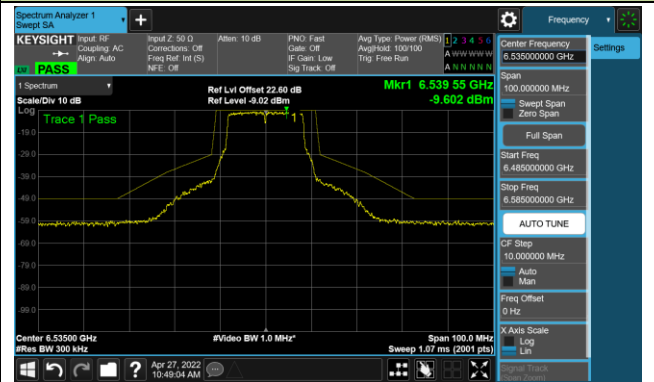

The Reference Level

The Mask Data

802.11a - Ant 0

Channel 97 (6435MHz)

The Reference Level

The Mask Data

Channel 105 (6475MHz)

The Reference Level

The Mask Data

Channel 113 (6515MHz)

The Reference Level

The Mask Data

802.11a - Ant 0

Channel 117 (6535MHz)

The Reference Level

The Mask Data

Channel 149 (6695MHz)

The Reference Level

The Mask Data

Channel 181 (6855MHz)

The Reference Level

The Mask Data

802.11a - Ant 0

Channel 185 (6875MHz)

The Reference Level

The Mask Data

Channel 189 (6895MHz)

The Reference Level

The Mask Data

Channel 209 (6995MHz)

The Reference Level

The Mask Data