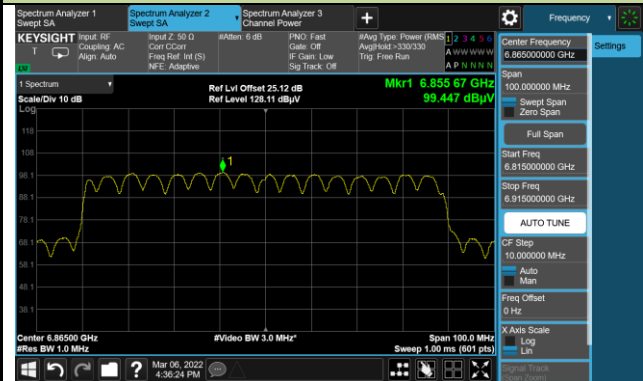

Channel 151 (6705MHz)

Channel 167 (6785MHz)

802.11ax-HE80 Power Spectral Density

Channel 183 (6865MHz)

Channel 199 (6945MHz)

Channel 215 (7025MHz)

802.11ax-HE160 Power Spectral Density

Channel 15 (6025MHz)

Channel 47 (6185MHz)

Channel 79 (6345MHz)

Channel 111 (6505MHz)

Channel 143 (6665MHz)

Channel 175 (6825MHz)

Channel 207 (6985MHz)

A.5 In-Band Emission Measurement

Test Site	WZ-TR3	Test Engineer	Liz Yuan
Test Date	2022/03/09~2022/04/27		