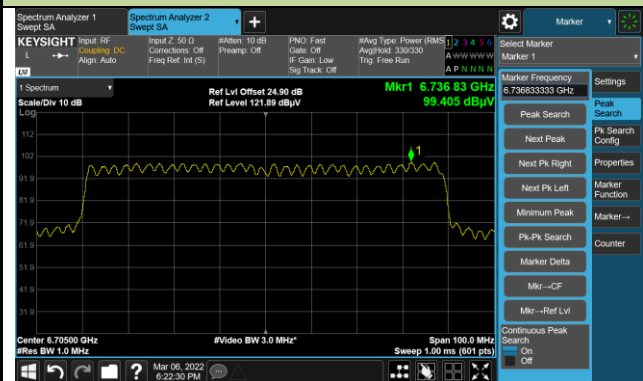

802.11ax-HE40 Power Spectral Density

802.11ax-HE80 Power Spectral Density

Channel 07 (5985MHz)

Channel 55 (6225MHz)

Channel 87 (6385MHz)

Channel 103 (6465MHz)

Channel 119 (6545MHz)

Channel 135 (6625MHz)

Channel 151 (6705MHz)

Channel 167 (6785MHz)

802.11ax-HE80 Power Spectral Density

Channel 183 (6865MHz)

Channel 199 (6945MHz)

Channel 215 (7025MHz)

802.11ax-HE160 Power Spectral Density

Channel 15 (6025MHz)