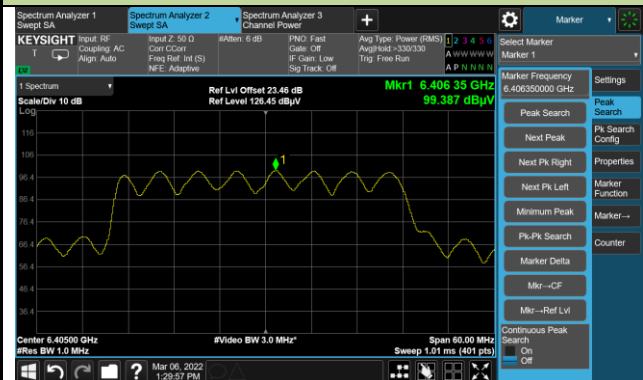

802.11ax-HE20 Power Spectral Density

Channel 01 (5955MHz)

Channel 49 (6195MHz)

Channel 93 (6415MHz)

Channel 97 (6435MHz)

Channel 105 (6475MHz)

Channel 113 (6515MHz)

Channel 117 (6535MHz)

Channel 149 (6695MHz)

802.11ax-HE20 Power Spectral Density

Channel 181 (6855MHz)

Channel 185 (6875MHz)

Channel 189 (6895MHz)

Channel 209 (6995MHz)

Channel 229 (7095MHz)

802.11ax-HE40 Power Spectral Density

Channel 03 (5965MHz)

Channel 51 (6205MHz)

Channel 91 (6405MHz)

Channel 99 (6445MHz)

Channel 107 (6485MHz)

Channel 115 (6525MHz)

Channel 123 (6565MHz)

Channel 147 (6685MHz)