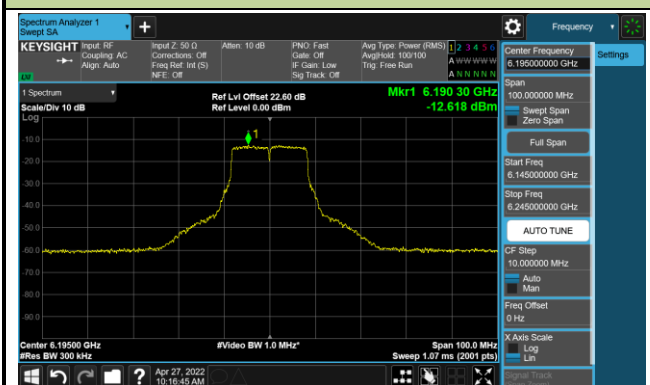

802.11a - Ant 0

Channel 01 (5955MHz)

The Reference Level

The Mask Data

Channel 49 (6195MHz)

The Reference Level

The Mask Data

Channel 93 (6415MHz)

The Reference Level

The Mask Data

802.11a - Ant 0

Channel 97 (6435MHz)

The Reference Level

The Mask Data

Channel 105 (6475MHz)

The Reference Level