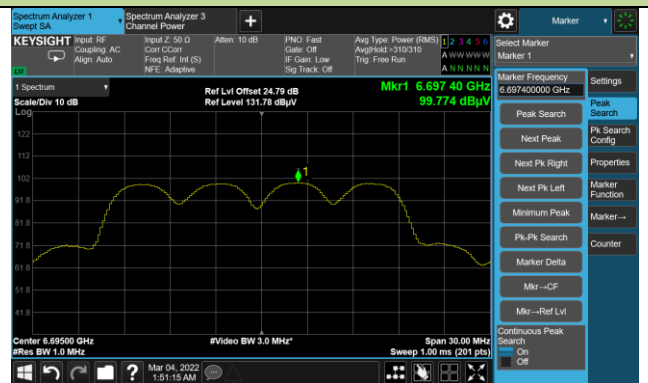

802.11ax-HE20 Power Spectral Density

Channel 01 (5955MHz)

Channel 49 (6195MHz)

Channel 93 (6415MHz)

Channel 97 (6435MHz)

Channel 105 (6475MHz)

Channel 113 (6515MHz)

Channel 117 (6535MHz)

Channel 149 (6695MHz)

802.11ax-HE20 Power Spectral Density

Channel 181 (6855MHz)

Channel 185 (6875MHz)

Channel 189 (6895MHz)

Channel 209 (6995MHz)

Channel 229 (7095MHz)

802.11ax-HE40 Power Spectral Density