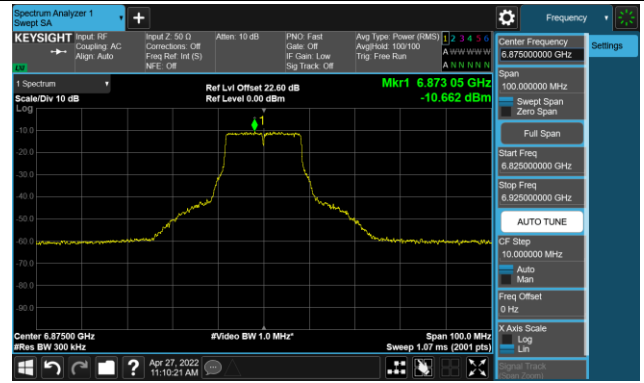

The Mask Data

Channel 113 (6515MHz)

The Reference Level

The Mask Data

802.11a - Ant 0

Channel 117 (6535MHz)

The Reference Level

The Mask Data

Channel 149 (6695MHz)

The Reference Level

The Mask Data

Channel 181 (6855MHz)

The Reference Level

The Mask Data

802.11a - Ant 0

Channel 185 (6875MHz)

The Reference Level

The Mask Data

Channel 189 (6895MHz)

The Reference Level

The Mask Data

Channel 209 (6995MHz)

The Reference Level

The Mask Data

802.11ax-HE20 - Ant 0

Channel 01 (5955MHz)

The Reference Level

The Mask Data

Channel 49 (6195MHz)

The Reference Level

The Mask Data

Channel 93 (6415MHz)