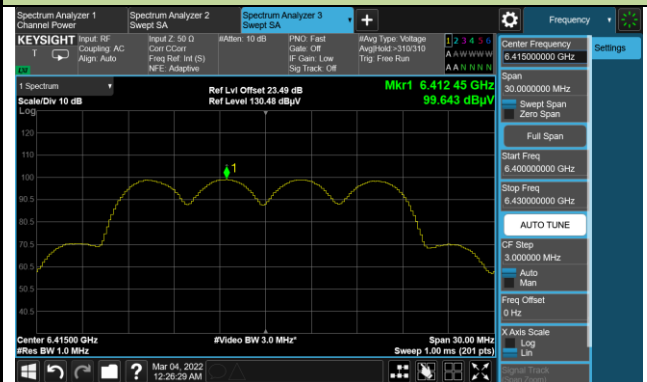

802.11ax-HE20 Power Spectral Density

Channel 01 (5955MHz)

Channel 49 (6195MHz)

Channel 93 (6415MHz)

Channel 97 (6435MHz)

Channel 105 (6475MHz)

Channel 113 (6515MHz)

Channel 117 (6535MHz)

Channel 149 (6695MHz)

802.11ax-HE20 Power Spectral Density

Channel 181 (6855MHz)

Channel 185 (6875MHz)

Channel 189 (6895MHz)

Channel 209 (6995MHz)

Channel 229 (7095MHz)

802.11ax-HE40 Power Spectral Density