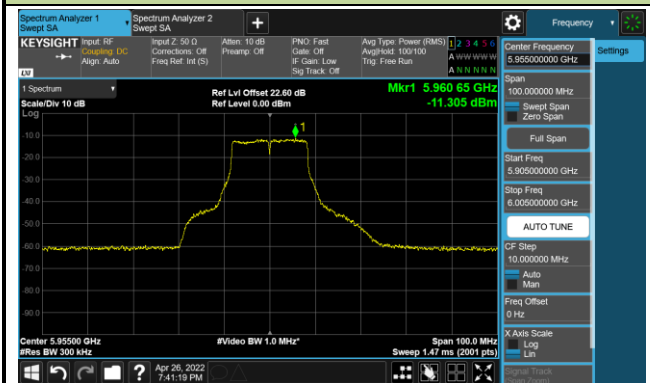

Channel 47 (6185MHz)

Channel 79 (6345MHz)

Channel 111 (6505MHz)

Channel 143 (6665MHz)

Channel 175 (6825MHz)

Channel 207 (6985MHz)

A.5 In-Band Emission Measurement

Test Site	WZ-TR3	Test Engineer	Liz Yuan
Test Date	2022/03/09~2022/04/27		

802.11a - Ant 0

Channel 01 (5955MHz)

The Reference Level

The Mask Data

Channel 49 (6195MHz)

The Reference Level

The Mask Data

Channel 93 (6415MHz)

The Reference Level

The Mask Data

802.11a - Ant 0

Channel 97 (6435MHz)

The Reference Level

The Mask Data

Channel 105 (6475MHz)

The Reference Level