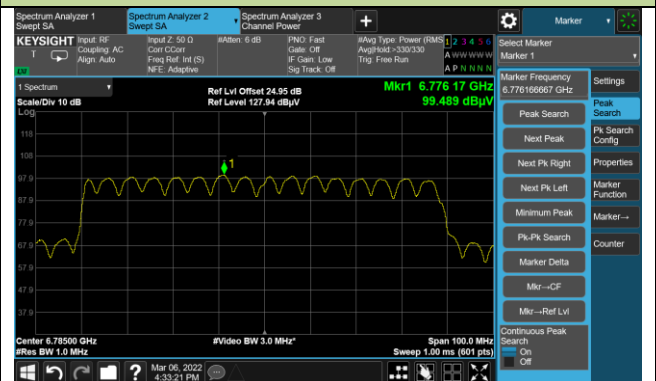

802.11ax-HE40 Power Spectral Density

802.11ax-HE80 Power Spectral Density

Channel 07 (5985MHz)

Channel 55 (6225MHz)

Channel 87 (6385MHz)

Channel 103 (6465MHz)

Channel 119 (6545MHz)

Channel 135 (6625MHz)

Channel 151 (6705MHz)

Channel 167 (6785MHz)

802.11ax-HE80 Power Spectral Density

Channel 183 (6865MHz)

Channel 199 (6945MHz)

Channel 215 (7025MHz)

802.11ax-HE160 Power Spectral Density

Channel 15 (6025MHz)