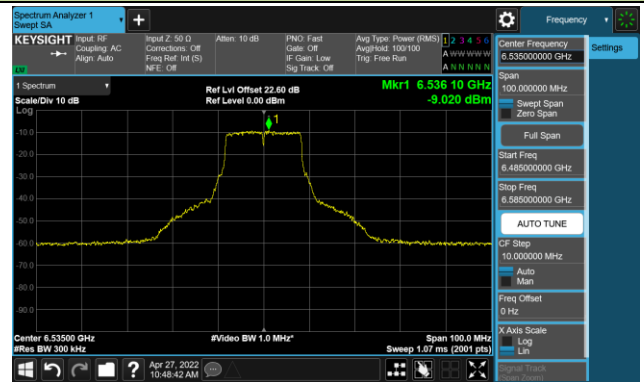

The Reference Level

The Mask Data

802.11a - Ant 0

Channel 97 (6435MHz)

The Reference Level

The Mask Data

Channel 105 (6475MHz)

The Reference Level

The Mask Data

Channel 113 (6515MHz)

The Reference Level

The Mask Data

802.11a - Ant 0

Channel 117 (6535MHz)

The Reference Level

The Mask Data

Channel 149 (6695MHz)

The Reference Level

The Mask Data

Channel 181 (6855MHz)

The Reference Level

The Mask Data

802.11a - Ant 0

Channel 185 (6875MHz)