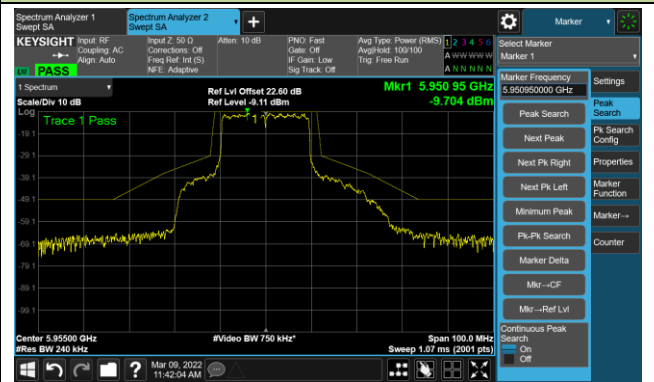

Channel 149 (6695MHz)

The Reference Level

The Mask Data

Channel 181 (6855MHz)

The Reference Level

The Mask Data

802.11a - Ant 0

Channel 185 (6875MHz)

The Reference Level

The Mask Data

Channel 189 (6895MHz)

The Reference Level

The Mask Data

Channel 209 (6995MHz)

The Reference Level

The Mask Data

802.11ax-HE20 - Ant 0

Channel 01 (5955MHz)

The Reference Level

The Mask Data

Channel 49 (6195MHz)

The Reference Level

The Mask Data

Channel 93 (6415MHz)