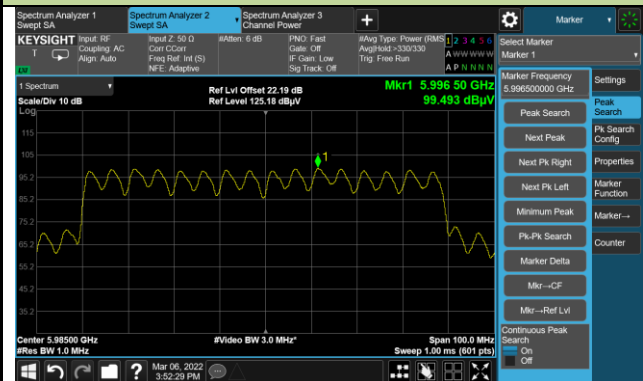

Channel 149 (6695MHz)

802.11ax-HE20 Power Spectral Density

Channel 181 (6855MHz)

Channel 185 (6875MHz)

Channel 189 (6895MHz)

Channel 209 (6995MHz)

Channel 229 (7095MHz)

802.11ax-HE40 Power Spectral Density

Channel 03 (5965MHz)

Channel 51 (6205MHz)

Channel 91 (6405MHz)

Channel 99 (6445MHz)

Channel 107 (6485MHz)

Channel 115 (6525MHz)

Channel 123 (6565MHz)

Channel 147 (6685MHz)

802.11ax-HE40 Power Spectral Density

802.11ax-HE80 Power Spectral Density

Channel 07 (5985MHz)

Channel 55 (6225MHz)

Channel 87 (6385MHz)

Channel 103 (6465MHz)

Channel 119 (6545MHz)

Channel 135 (6625MHz)