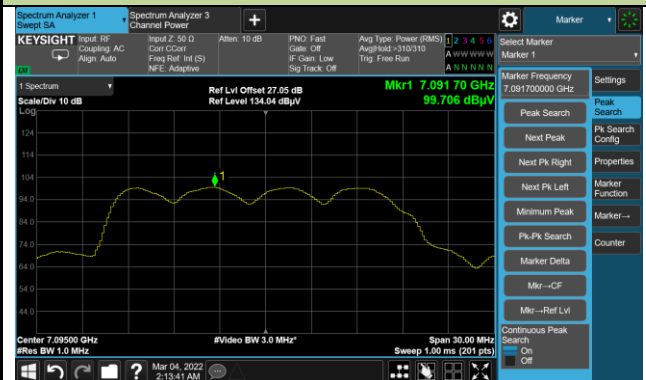

802.11ax-HE20 Power Spectral Density

Channel 01 (5955MHz)

Channel 49 (6195MHz)

Channel 93 (6415MHz)

Channel 97 (6435MHz)

Channel 105 (6475MHz)

Channel 113 (6515MHz)

Channel 117 (6535MHz)

Channel 149 (6695MHz)

802.11ax-HE20 Power Spectral Density

Channel 181 (6855MHz)

Channel 185 (6875MHz)

Channel 189 (6895MHz)

Channel 209 (6995MHz)

Channel 229 (7095MHz)

802.11ax-HE40 Power Spectral Density

Channel 03 (5965MHz)

Channel 51 (6205MHz)

Channel 91 (6405MHz)

Channel 99 (6445MHz)

Channel 107 (6485MHz)

Channel 115 (6525MHz)

Channel 123 (6565MHz)

Channel 147 (6685MHz)