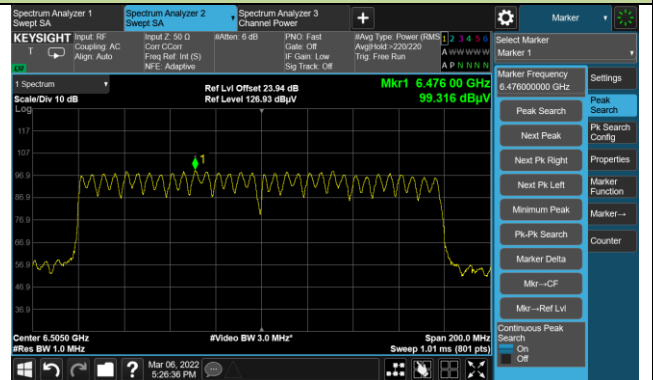

Channel 151 (6705MHz)

Channel 167 (6785MHz)

802.11ax-HE80 Power Spectral Density

Channel 183 (6865MHz)

Channel 199 (6945MHz)

Channel 215 (7025MHz)

802.11ax-HE160 Power Spectral Density

Channel 15 (6025MHz)

Channel 47 (6185MHz)

Channel 79 (6345MHz)

Channel 111 (6505MHz)

Channel 143 (6665MHz)

Channel 175 (6825MHz)

Channel 207 (6985MHz)

A.5 In-Band Emission Measurement

Test Site	WZ-TR3	Test Engineer	Liz Yuan
Test Date	2022/03/09~2022/04/27		