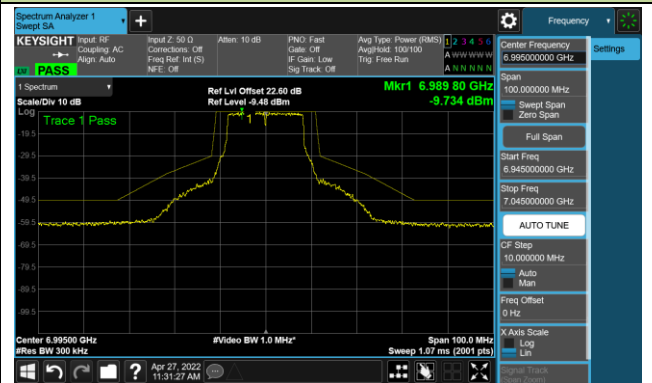

Channel 149 (6695MHz)

The Reference Level

The Mask Data

Channel 181 (6855MHz)

The Reference Level

The Mask Data

802.11a - Ant 0

Channel 185 (6875MHz)

The Reference Level

The Mask Data

Channel 189 (6895MHz)

The Reference Level

The Mask Data

Channel 209 (6995MHz)

The Reference Level

The Mask Data

802.11ax-HE20 - Ant 0

Channel 01 (5955MHz)

The Reference Level

The Mask Data

Channel 49 (6195MHz)

The Reference Level

The Mask Data

Channel 93 (6415MHz)