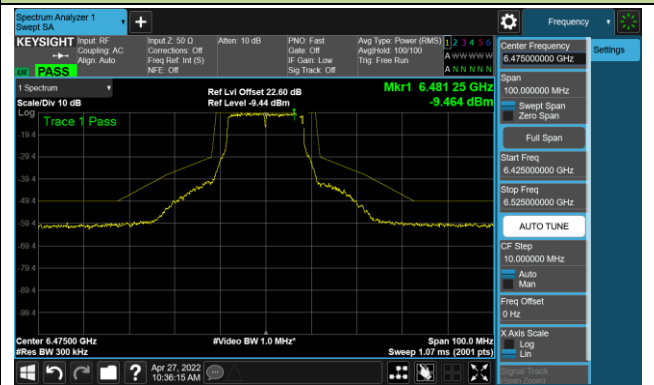

802.11a - Ant 0

Channel 01 (5955MHz)

The Reference Level

The Mask Data

Channel 49 (6195MHz)

The Reference Level

The Mask Data

Channel 93 (6415MHz)

The Reference Level

The Mask Data

802.11a - Ant 0

Channel 97 (6435MHz)

The Reference Level

The Mask Data

Channel 105 (6475MHz)

The Reference Level

The Mask Data

Channel 113 (6515MHz)

The Reference Level

The Mask Data

802.11a - Ant 0

Channel 117 (6535MHz)

The Reference Level

The Mask Data

Channel 149 (6695MHz)

The Reference Level

The Mask Data

Channel 181 (6855MHz)

The Reference Level

The Mask Data

802.11a - Ant 0

Channel 185 (6875MHz)