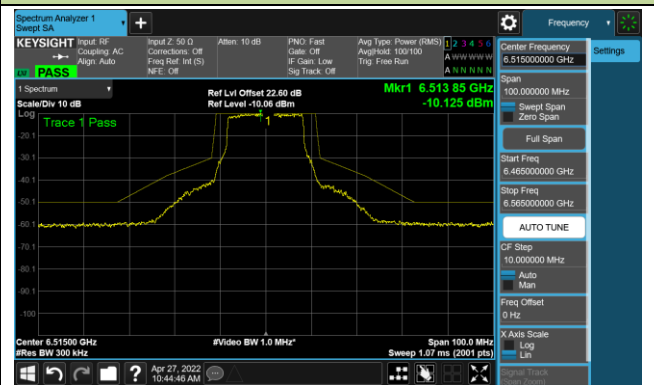

The Reference Level

The Mask Data

802.11a - Ant 0

Channel 97 (6435MHz)

The Reference Level

The Mask Data

Channel 105 (6475MHz)

The Reference Level

The Mask Data

Channel 113 (6515MHz)

The Reference Level

The Mask Data

802.11a - Ant 0

Channel 117 (6535MHz)

The Reference Level

The Mask Data

Channel 149 (6695MHz)

The Reference Level

The Mask Data

Channel 181 (6855MHz)

The Reference Level

The Mask Data

802.11a - Ant 0

Channel 185 (6875MHz)

The Reference Level

The Mask Data

Channel 189 (6895MHz)

The Reference Level

The Mask Data

Channel 209 (6995MHz)

The Reference Level

The Mask Data