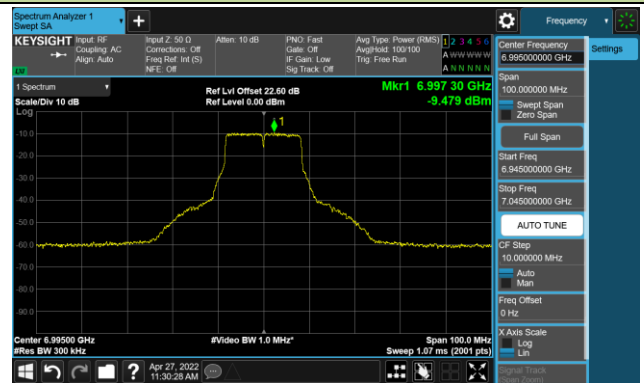

Channel 149 (6695MHz)

The Reference Level

The Mask Data

Channel 181 (6855MHz)

The Reference Level

The Mask Data

802.11a - Ant 0

Channel 185 (6875MHz)

The Reference Level

The Mask Data

Channel 189 (6895MHz)

The Reference Level

The Mask Data

Channel 209 (6995MHz)

The Reference Level

The Mask Data

802.11ax-HE20 - Ant 0

Channel 01 (5955MHz)

The Reference Level

The Mask Data

Channel 49 (6195MHz)

The Reference Level

The Mask Data

Channel 93 (6415MHz)