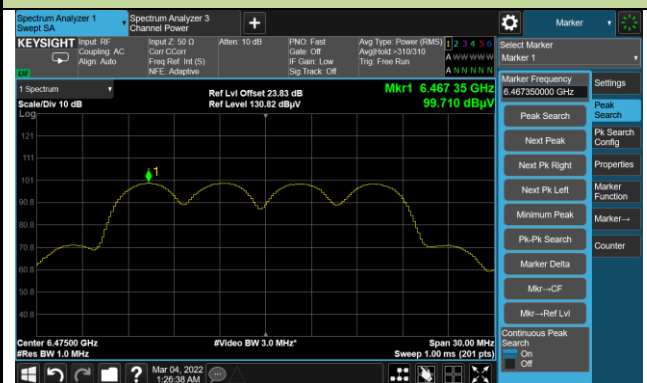

802.11ax-HE20 Power Spectral Density

Channel 01 (5955MHz)

Channel 49 (6195MHz)

Channel 93 (6415MHz)

Channel 97 (6435MHz)

Channel 105 (6475MHz)

Channel 113 (6515MHz)

Channel 117 (6535MHz)

Channel 149 (6695MHz)

802.11ax-HE20 Power Spectral Density

Channel 181 (6855MHz)

Channel 185 (6875MHz)

Channel 189 (6895MHz)

Channel 209 (6995MHz)

Channel 229 (7095MHz)

802.11ax-HE40 Power Spectral Density