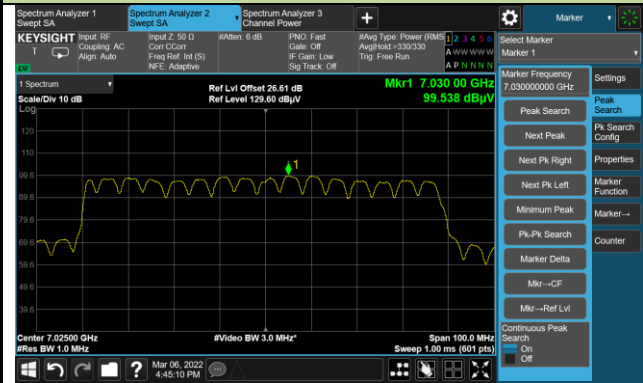

Channel 151 (6705MHz)

Channel 167 (6785MHz)

802.11ax-HE80 Power Spectral Density

Channel 183 (6865MHz)

Channel 199 (6945MHz)

Channel 215 (7025MHz)

802.11ax-HE160 Power Spectral Density

Channel 15 (6025MHz)

Channel 47 (6185MHz)

Channel 79 (6345MHz)

Channel 111 (6505MHz)

Channel 143 (6665MHz)

Channel 175 (6825MHz)

Channel 207 (6985MHz)

A.5 In-Band Emission Measurement

Test Site	WZ-TR3	Test Engineer	Liz Yuan
Test Date	2022/03/09~2022/04/27		