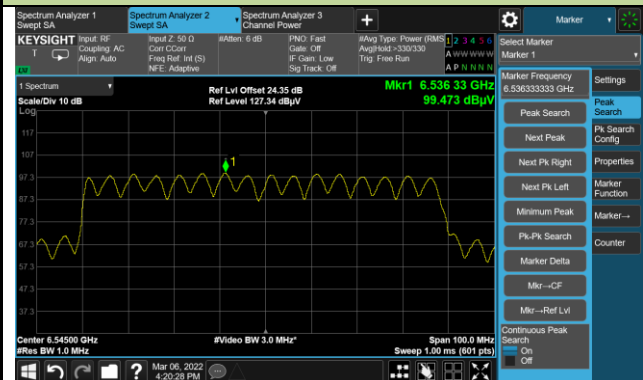

802.11ax-HE40 Power Spectral Density

802.11ax-HE80 Power Spectral Density

Channel 07 (5985MHz)

Channel 55 (6225MHz)

Channel 87 (6385MHz)

Channel 103 (6465MHz)

Channel 119 (6545MHz)

Channel 135 (6625MHz)

Channel 151 (6705MHz)

Channel 167 (6785MHz)

802.11ax-HE80 Power Spectral Density

Channel 183 (6865MHz)

Channel 199 (6945MHz)

Channel 215 (7025MHz)

802.11ax-HE160 Power Spectral Density

Channel 15 (6025MHz)