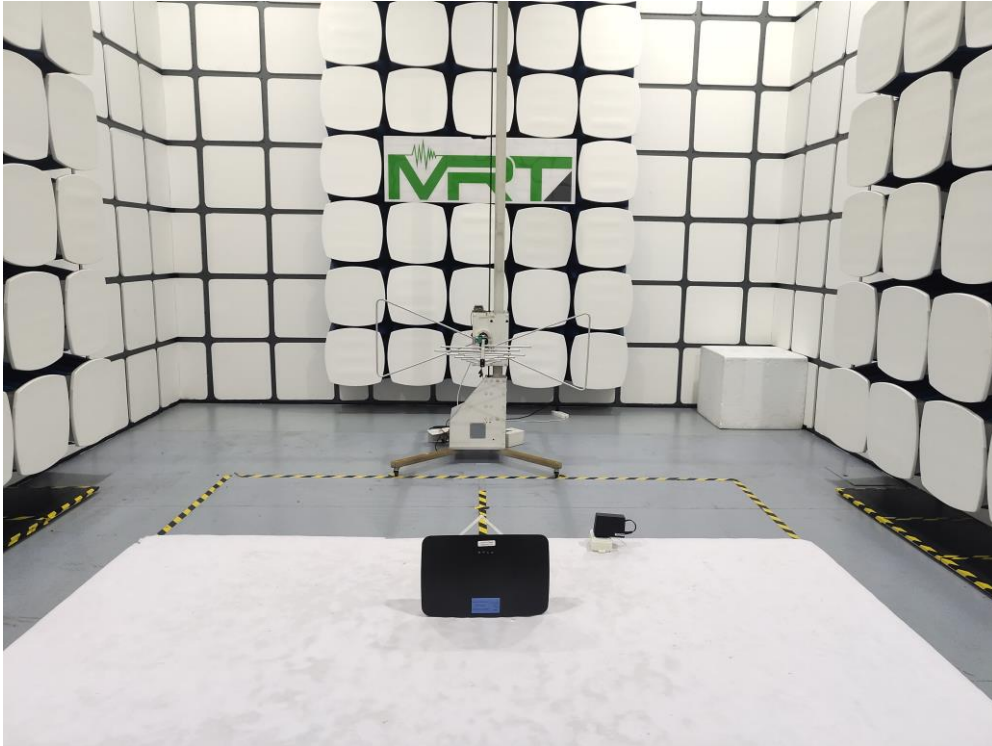

## RF Test Setup Photo

Description: Front View of Conducted Emission Test Setup for Power Port

Description: Back View of Conducted Emission Test Setup for Power Port

Description: Radiated Spurious Emission Test Setup for Below 1GHz

Description: Radiated Spurious Emission Test Setup for Above 1GHz

Description: Conducted Test Setup