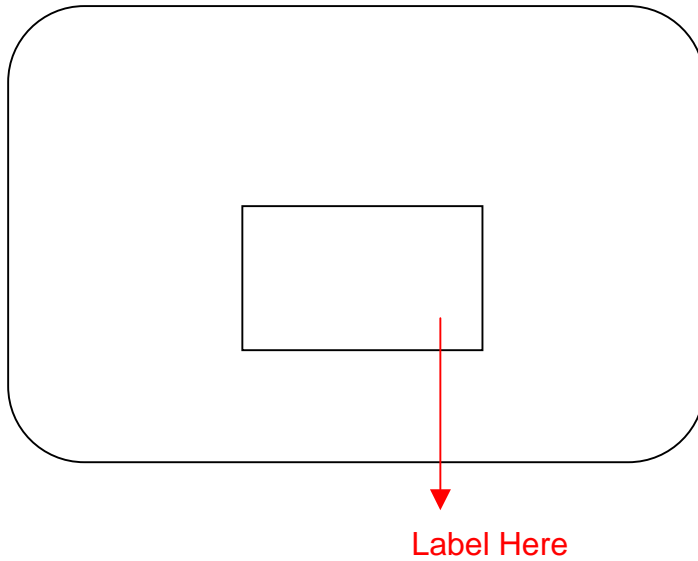

Label Location

<Back of the EUT>

Sagemcom

Fiber Wireless Router

FWR226e

P/N: 253906149

FCC ID: VW3FAST5290

Input Voltage: 12V = 4.1A

Advanced Device Configuration:

<http://192.168.254.254>

Device Access Code:

4346343651

Model: FAST 5290

Assembled in China

Serial Number: UUYDDMMXXXXXX

MAC: 40:65:A3:FF:A7:B0