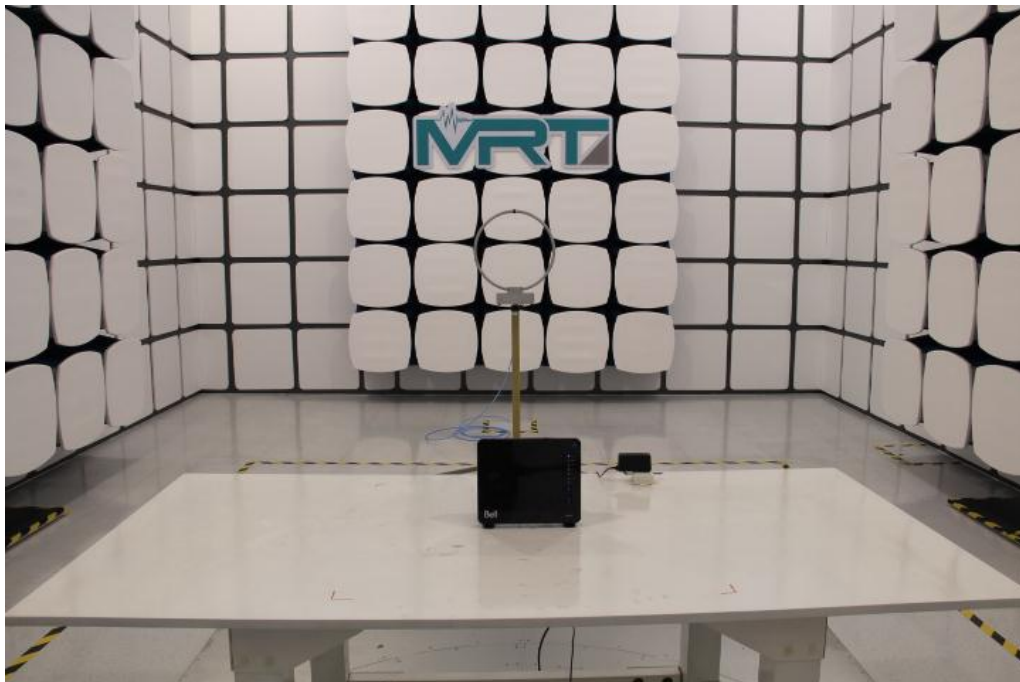

Annex - Test Setup Photo

Description: Front view of Conducted Emission Test Setup

Description: Back view of Conducted Emission Test Setup

Description: Radiated Emission Test Setup for Below 30MHz

Description: Radiated Emission Test Setup for Below 1GHz

Description: Radiated Emission Test Setup for 1~18GHz

Description: Radiated Emission Test Setup for Above 18GHz