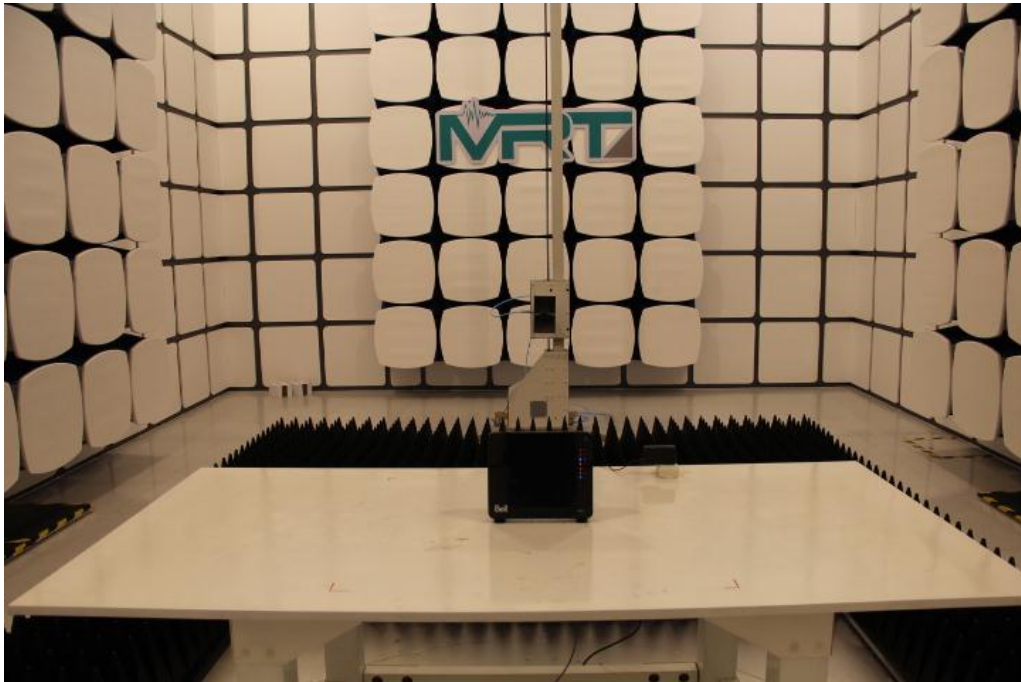

Annex - Test Setup Photo

Description: Front view of Conducted Emission Test Setup

Description: Back view of Conducted Emission Test Setup

Description: Radiated Emission Test Setup for Below 30MHz

Description: Radiated Emission Test Setup for Below 1GHz

Description: Radiated Emission Test Setup for 1~18GHz

Description: Radiated Emission Test Setup for Above 18GHz