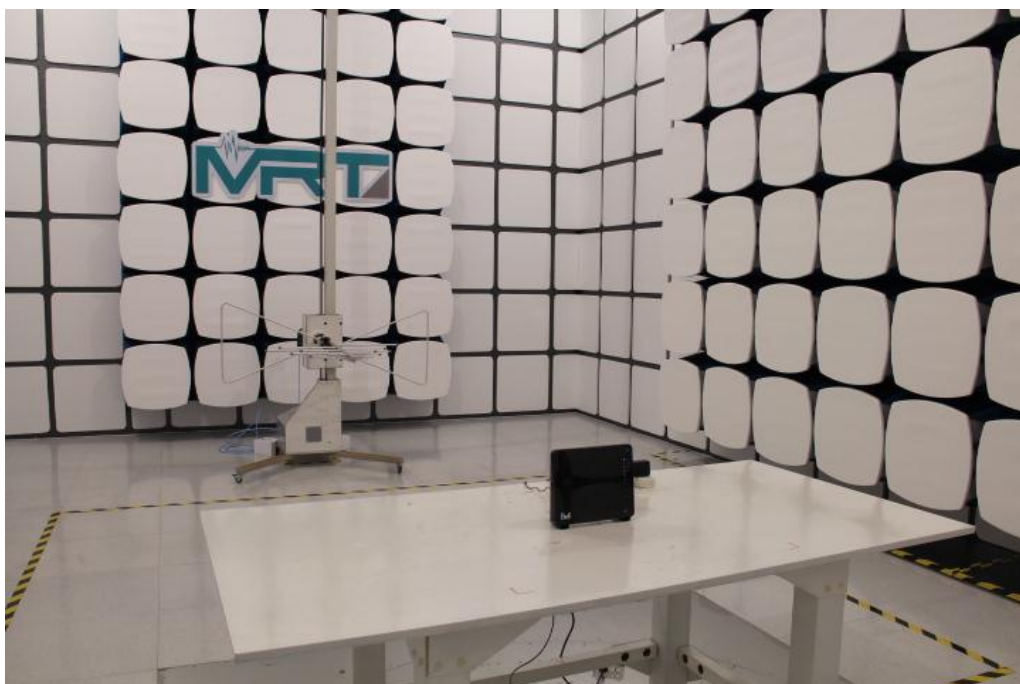

Annex - Test Setup Photo

Description: Front view of Conducted Emission Test Setup

Description: Back view of Conducted Emission Test Setup

Description: Radiated Emission Test Setup for Below 30MHz

Description: Radiated Emission Test Setup for Below 1GHz

Description: Radiated Emission Test Setup for 1~18GHz

Description: Radiated Emission Test Setup for Above 18GHz