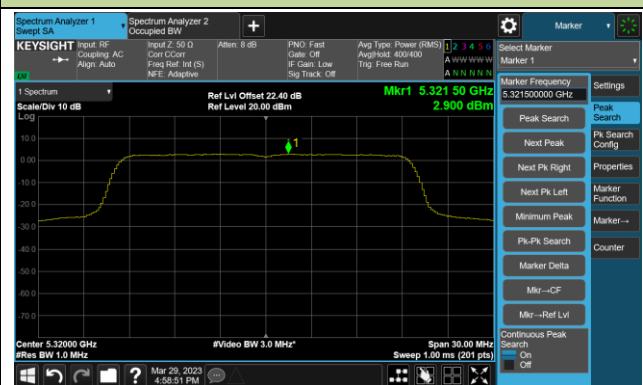

802.11ac-VHT80 Power Spectral Density- Ant 3

Channel 42 (5210MHz)

Channel 58 (5290MHz)

Channel 106 (5530MHz)

Channel 122 (5610MHz)

Channel 138 (5690MHz)

Channel 155 (5775MHz)

802.11ac-VHT160 Power Spectral Density- Ant 3

Channel 50 (5250MHz)

Channel 114 (5570MHz)

802.11ax-HE20 Power Spectral Density- Ant 3

Channel 36 (5180MHz)

Channel 44 (5220MHz)

Channel 48 (5240MHz)

Channel 52 (5260MHz)

Channel 60 (5300MHz)

Channel 64 (5320MHz)

802.11ax-HE20 Power Spectral Density- Ant 3

Channel 100 (5500MHz)

Channel 116 (5580MHz)

Channel 140 (5700MHz)

Channel 144(5720MHz)

Channel 149 (5745MHz)

Channel 157 (5785MHz)