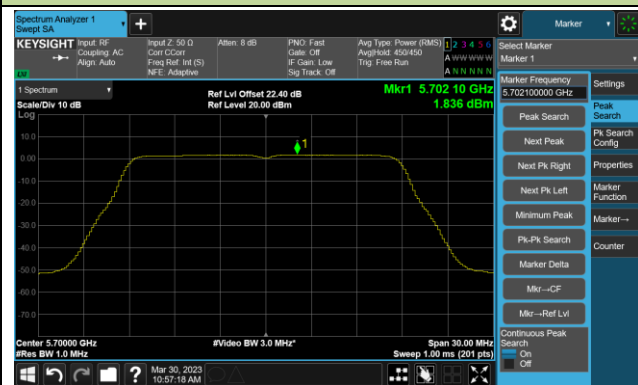

Channel 48 (5240MHz)

Channel 52 (5260MHz)

Channel 60 (5300MHz)

Channel 64 (5320MHz)

802.11ac-VHT20 Power Spectral Density- Ant 3

Channel 100 (5500MHz)

Channel 116 (5580MHz)

Channel 140 (5700MHz)

Channel 144(5720MHz)

Channel 149 (5745MHz)

Channel 157 (5785MHz)

Channel 165 (5825MHz)

802.11ac-VHT40 Power Spectral Density- Ant 3

Channel 38 (5190MHz)

Channel 46 (5230MHz)

Channel 54 (5270MHz)