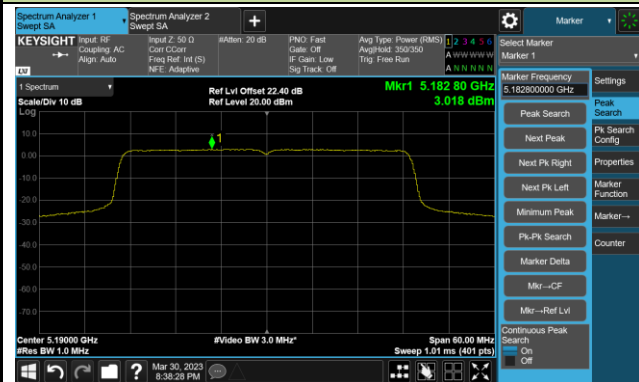

Channel 50 (5250MHz)

Channel 114 (5570MHz)

802.11ax-HE20 Power Spectral Density- Ant 3

Channel 36 (5180MHz)

Channel 44 (5220MHz)

Channel 48 (5240MHz)

Channel 52 (5260MHz)

Channel 60 (5300MHz)

Channel 64 (5320MHz)

802.11ax-HE20 Power Spectral Density- Ant 3

Channel 100 (5500MHz)

Channel 116 (5580MHz)

Channel 140 (5700MHz)

Channel 144(5720MHz)

Channel 149 (5745MHz)

Channel 157 (5785MHz)

Channel 165 (5825MHz)

802.11ax-HE40 Power Spectral Density- Ant 3

Channel 38 (5190MHz)

Channel 46 (5230MHz)

Channel 54 (5270MHz)

Channel 62 (5310MHz)

Channel 102 (5510MHz)

Channel 110 (5550MHz)