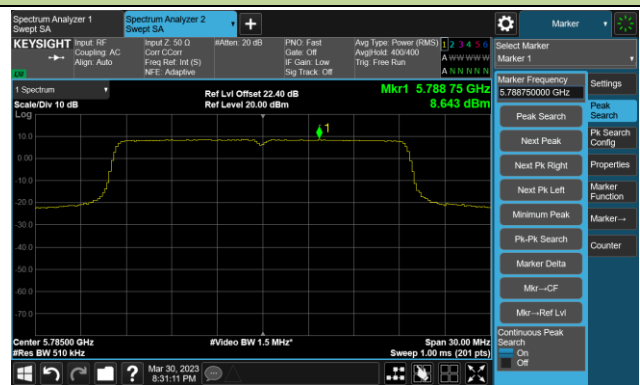

Channel 50 (5250MHz)

Channel 114 (5570MHz)

802.11ax-HE20 Power Spectral Density- Ant 3

Channel 36 (5180MHz)

Channel 44 (5220MHz)

Channel 48 (5240MHz)

Channel 52 (5260MHz)

Channel 60 (5300MHz)

Channel 64 (5320MHz)

802.11ax-HE20 Power Spectral Density- Ant 3

Channel 100 (5500MHz)

Channel 116 (5580MHz)

Channel 140 (5700MHz)

Channel 144(5720MHz)

Channel 149 (5745MHz)

Channel 157 (5785MHz)

Channel 165 (5825MHz)

802.11ax-HE40 Power Spectral Density- Ant 3

Channel 38 (5190MHz)

Channel 46 (5230MHz)

Channel 54 (5270MHz)

Channel 62 (5310MHz)

Channel 102 (5510MHz)

Channel 110 (5550MHz)