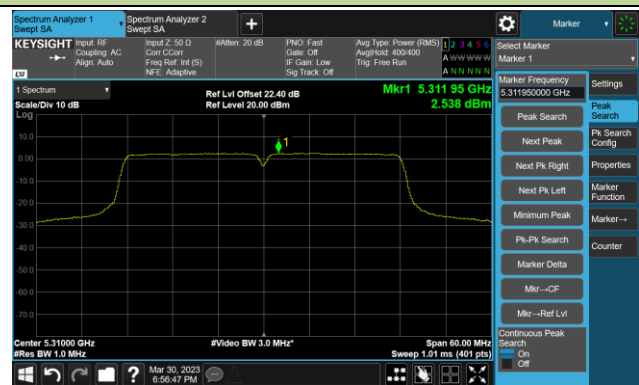

Channel 144(5720MHz)

Channel 149 (5745MHz)

Channel 157 (5785MHz)

Channel 165 (5825MHz)

802.11ac-VHT40 Power Spectral Density- Ant 3

Channel 38 (5190MHz)

Channel 46 (5230MHz)

Channel 54 (5270MHz)

Channel 62 (5310MHz)

Channel 102 (5510MHz)

Channel 110 (5550MHz)

802.11ac-VHT40 Power Spectral Density- Ant 3

Channel 134 (5670MHz)

Channel 142(5710MHz)

Channel 151 (5755MHz)

Channel 159 (5795MHz)