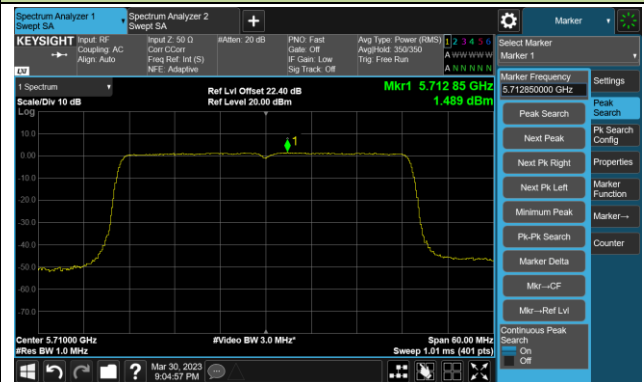

802.11ax-HE40 Power Spectral Density- Ant 2

Channel 38 (5190MHz)

Channel 46 (5230MHz)

Channel 54 (5270MHz)

Channel 62 (5310MHz)

Channel 102 (5510MHz)

Channel 110 (5550MHz)

802.11ax-HE40 Power Spectral Density- Ant 2

Channel 134 (5670MHz)

Channel 142(5710MHz)

Channel 151 (5755MHz)

Channel 159 (5795MHz)

802.11ax-HE80 Power Spectral Density- Ant 2

Channel 42 (5210MHz)

Channel 58 (5290MHz)

Channel 106 (5530MHz)