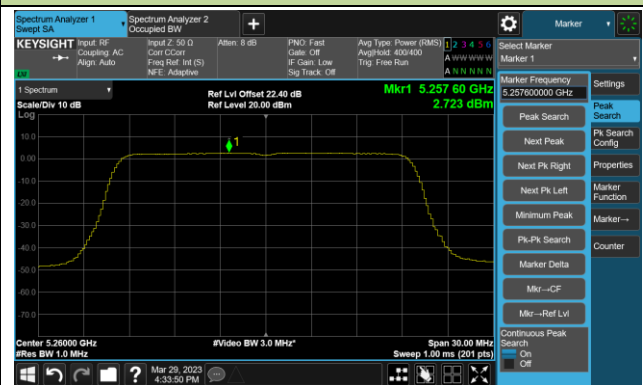

802.11ac-VHT80 Power Spectral Density- Ant 3

Channel 42 (5210MHz)

Channel 58 (5290MHz)

Channel 106 (5530MHz)

Channel 122 (5610MHz)

Channel 138 (5690MHz)

Channel 155 (5775MHz)

802.11ac-VHT160 Power Spectral Density- Ant 3

Channel 50 (5250MHz)

Channel 114 (5570MHz)

802.11ax-HE20 Power Spectral Density- Ant 3

Channel 36 (5180MHz)

Channel 44 (5220MHz)

Channel 48 (5240MHz)

Channel 52 (5260MHz)

Channel 60 (5300MHz)

Channel 64 (5320MHz)

802.11ax-HE20 Power Spectral Density- Ant 3

Channel 100 (5500MHz)

Channel 116 (5580MHz)

Channel 140 (5700MHz)

Channel 144(5720MHz)

Channel 149 (5745MHz)

Channel 157 (5785MHz)