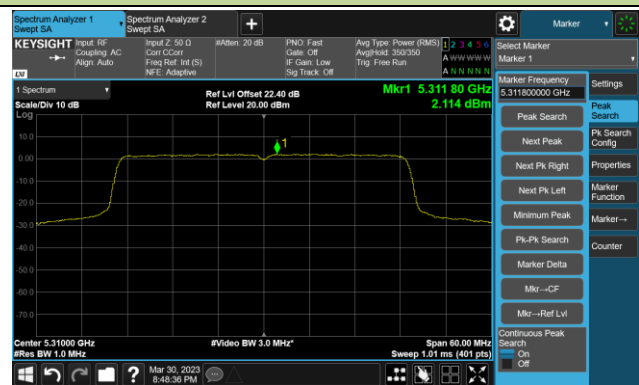

802.11ax-HE40 Power Spectral Density- Ant 2

Channel 38 (5190MHz)

Channel 46 (5230MHz)

Channel 54 (5270MHz)

Channel 62 (5310MHz)

Channel 102 (5510MHz)

Channel 110 (5550MHz)

802.11ax-HE40 Power Spectral Density- Ant 2

Channel 134 (5670MHz)

Channel 142(5710MHz)

Channel 151 (5755MHz)

Channel 159 (5795MHz)

802.11ax-HE80 Power Spectral Density- Ant 2

Channel 42 (5210MHz)

Channel 58 (5290MHz)

Channel 106 (5530MHz)