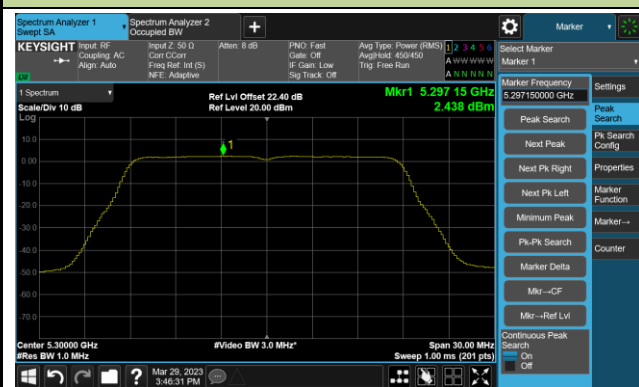

Channel 44 (5220MHz)

Channel 48 (5240MHz)

Channel 52 (5260MHz)

Channel 60 (5300MHz)

Channel 64 (5320MHz)

802.11ac-VHT20 Power Spectral Density- Ant 3

Channel 36 (5180MHz)

Channel 44 (5220MHz)

Channel 48 (5240MHz)

Channel 52 (5260MHz)

Channel 60 (5300MHz)

Channel 64 (5320MHz)

802.11ac-VHT20 Power Spectral Density- Ant 3

Channel 100 (5500MHz)

Channel 116 (5580MHz)

Channel 140 (5700MHz)