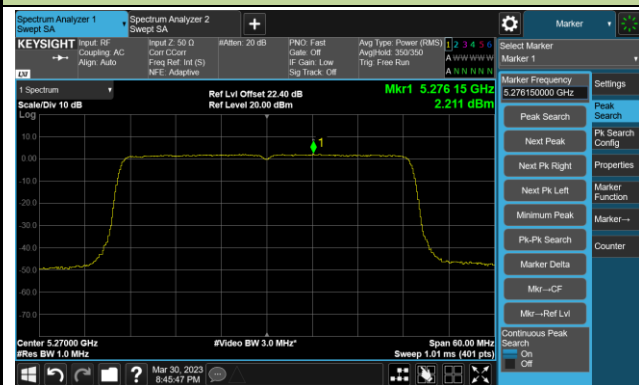

802.11ax-HE40 Power Spectral Density- Ant 2

Channel 38 (5190MHz)

Channel 46 (5230MHz)

Channel 54 (5270MHz)

Channel 62 (5310MHz)

Channel 102 (5510MHz)

Channel 110 (5550MHz)

802.11ax-HE40 Power Spectral Density- Ant 2

Channel 134 (5670MHz)

Channel 142(5710MHz)

Channel 151 (5755MHz)

Channel 159 (5795MHz)

802.11ax-HE80 Power Spectral Density- Ant 2

Channel 42 (5210MHz)

Channel 58 (5290MHz)

Channel 106 (5530MHz)