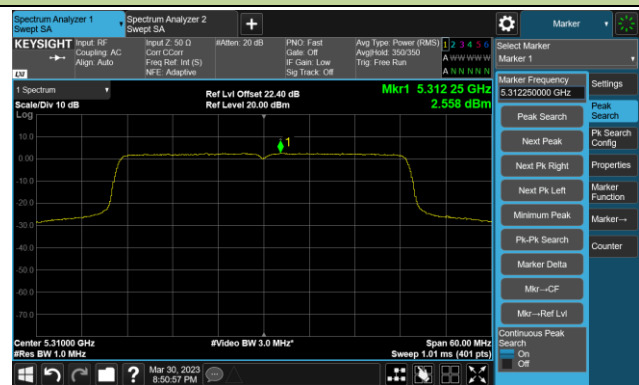

Channel 64 (5320MHz)

802.11ax-HE20 Power Spectral Density- Ant 3

Channel 100 (5500MHz)

Channel 116 (5580MHz)

Channel 140 (5700MHz)

Channel 144(5720MHz)

Channel 149 (5745MHz)

Channel 157 (5785MHz)

Channel 165 (5825MHz)

802.11ax-HE40 Power Spectral Density- Ant 3

Channel 38 (5190MHz)

Channel 46 (5230MHz)

Channel 54 (5270MHz)

Channel 62 (5310MHz)

Channel 102 (5510MHz)

Channel 110 (5550MHz)