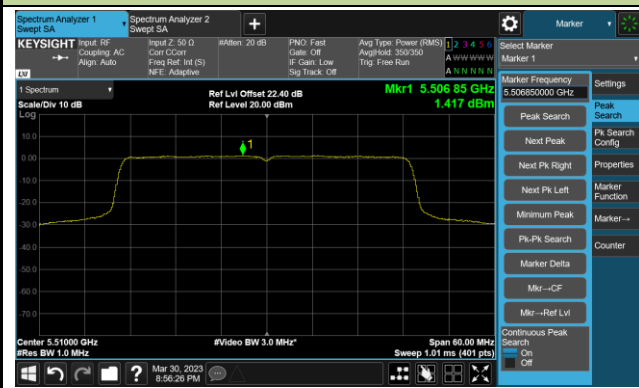

802.11ax-HE40 Power Spectral Density- Ant 2

Channel 38 (5190MHz)

Channel 46 (5230MHz)

Channel 54 (5270MHz)

Channel 62 (5310MHz)

Channel 102 (5510MHz)

Channel 110 (5550MHz)

802.11ax-HE40 Power Spectral Density- Ant 2

Channel 134 (5670MHz)

Channel 142(5710MHz)

Channel 151 (5755MHz)

Channel 159 (5795MHz)

802.11ax-HE80 Power Spectral Density- Ant 2

Channel 42 (5210MHz)

Channel 58 (5290MHz)

Channel 106 (5530MHz)