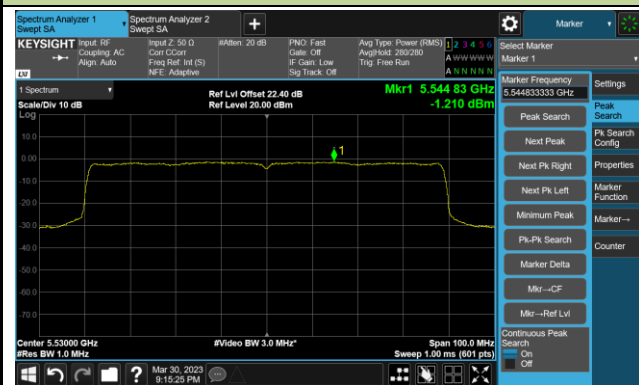

Channel 134 (5670MHz)

Channel 142(5710MHz)

Channel 151 (5755MHz)

Channel 159 (5795MHz)

802.11ax-HE80 Power Spectral Density- Ant 2

Channel 42 (5210MHz)

Channel 58 (5290MHz)

Channel 106 (5530MHz)

Channel 122 (5610MHz)

Channel 138 (5690MHz)

Channel 155 (5775MHz)

802.11ax-HE160 Power Spectral Density- Ant 2

Channel 50 (5250MHz)

Channel 114 (5570MHz)

802.11a Power Spectral Density- Ant 3

Channel 36 (5180MHz)