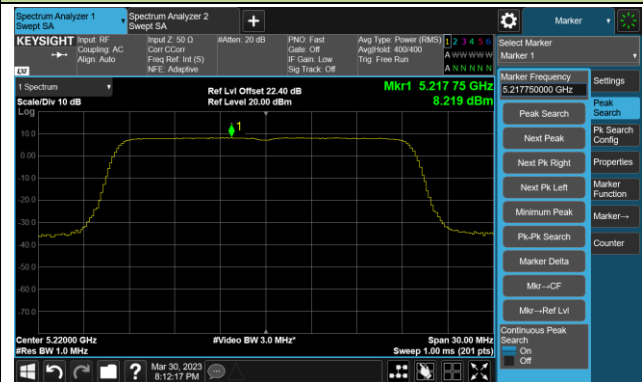

802.11ac-VHT80 Power Spectral Density- Ant 3

Channel 42 (5210MHz)

Channel 58 (5290MHz)

Channel 106 (5530MHz)

Channel 122 (5610MHz)

Channel 138 (5690MHz)

Channel 155 (5775MHz)

802.11ac-VHT160 Power Spectral Density- Ant 3

Channel 50 (5250MHz)

Channel 114 (5570MHz)

802.11ax-HE20 Power Spectral Density- Ant 3

Channel 36 (5180MHz)

Channel 44 (5220MHz)

Channel 48 (5240MHz)

Channel 52 (5260MHz)

Channel 60 (5300MHz)

Channel 64 (5320MHz)

802.11ax-HE20 Power Spectral Density- Ant 3

Channel 100 (5500MHz)

Channel 116 (5580MHz)

Channel 140 (5700MHz)

Channel 144(5720MHz)

Channel 149 (5745MHz)

Channel 157 (5785MHz)