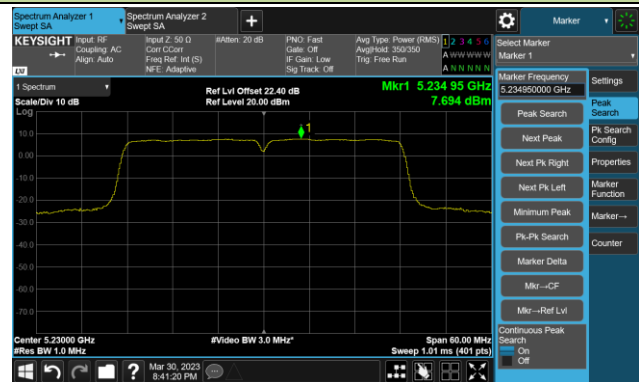

802.11ax-HE40 Power Spectral Density- Ant 2

Channel 38 (5190MHz)

Channel 46 (5230MHz)

Channel 54 (5270MHz)

Channel 62 (5310MHz)

Channel 102 (5510MHz)

Channel 110 (5550MHz)

802.11ax-HE40 Power Spectral Density- Ant 2

Channel 134 (5670MHz)

Channel 142(5710MHz)

Channel 151 (5755MHz)

Channel 159 (5795MHz)

802.11ax-HE80 Power Spectral Density- Ant 2

Channel 42 (5210MHz)

Channel 58 (5290MHz)

Channel 106 (5530MHz)