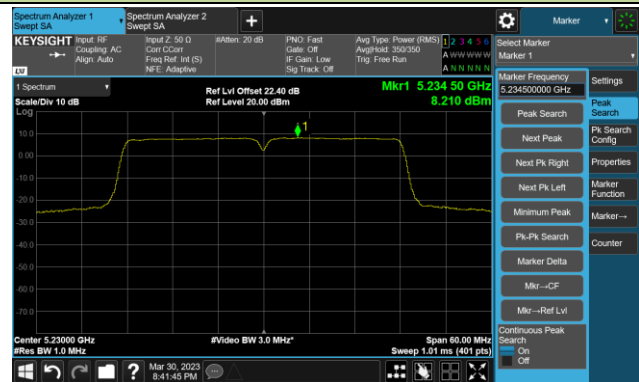

Channel 64 (5320MHz)

802.11ax-HE20 Power Spectral Density- Ant 3

Channel 100 (5500MHz)

Channel 116 (5580MHz)

Channel 140 (5700MHz)

Channel 144(5720MHz)

Channel 149 (5745MHz)

Channel 157 (5785MHz)

Channel 165 (5825MHz)

802.11ax-HE40 Power Spectral Density- Ant 3

Channel 38 (5190MHz)

Channel 46 (5230MHz)

Channel 54 (5270MHz)

Channel 62 (5310MHz)

Channel 102 (5510MHz)

Channel 110 (5550MHz)