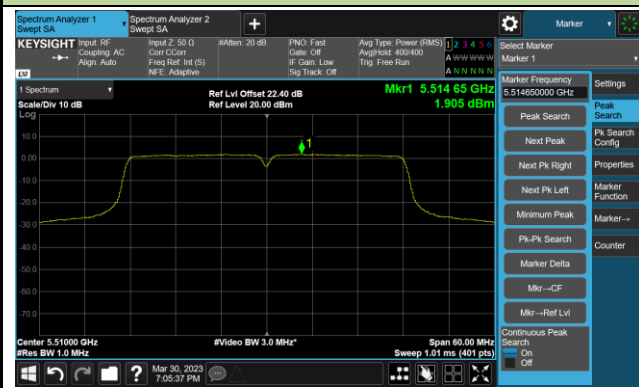

Channel 102 (5510MHz)