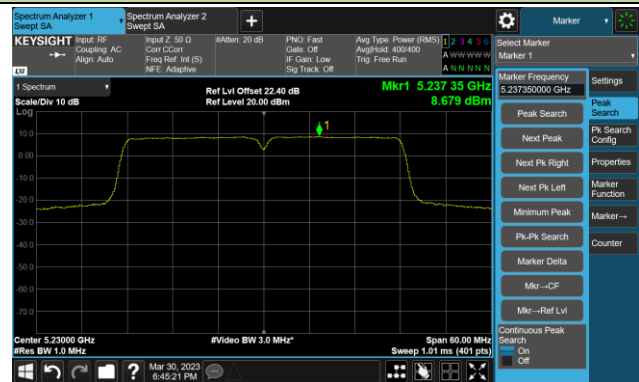

Channel 144(5720MHz)

Channel 149 (5745MHz)

Channel 157 (5785MHz)

Channel 165 (5825MHz)

802.11ac-VHT40 Power Spectral Density- Ant 3

Channel 38 (5190MHz)

Channel 46 (5230MHz)

Channel 54 (5270MHz)

Channel 62 (5310MHz)

Channel 102 (5510MHz)

Channel 110 (5550MHz)

802.11ac-VHT40 Power Spectral Density- Ant 3

Channel 134 (5670MHz)

Channel 142(5710MHz)

Channel 151 (5755MHz)

Channel 159 (5795MHz)