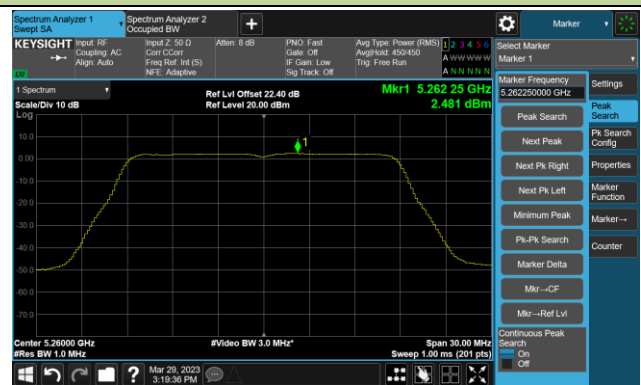

Channel 44 (5220MHz)

Channel 48 (5240MHz)

Channel 52 (5260MHz)

Channel 60 (5300MHz)

Channel 64 (5320MHz)

802.11ac-VHT20 Power Spectral Density- Ant 3

Channel 36 (5180MHz)

Channel 44 (5220MHz)

Channel 48 (5240MHz)

Channel 52 (5260MHz)

Channel 60 (5300MHz)

Channel 64 (5320MHz)

802.11ac-VHT20 Power Spectral Density- Ant 3

Channel 100 (5500MHz)

Channel 116 (5580MHz)

Channel 140 (5700MHz)