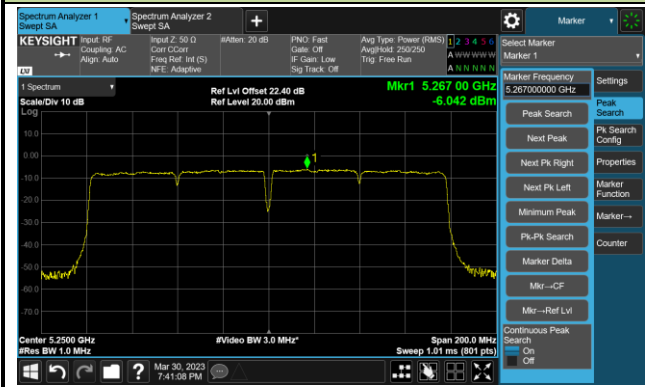

802.11ac-VHT80 Power Spectral Density- Ant 3

Channel 42 (5210MHz)

Channel 58 (5290MHz)

Channel 106 (5530MHz)

Channel 122 (5610MHz)

Channel 138 (5690MHz)

Channel 155 (5775MHz)

802.11ac-VHT160 Power Spectral Density- Ant 3

Channel 50 (5250MHz)

Channel 114 (5570MHz)

802.11ax-HE20 Power Spectral Density- Ant 3

Channel 36 (5180MHz)

Channel 44 (5220MHz)

Channel 48 (5240MHz)

Channel 52 (5260MHz)

Channel 60 (5300MHz)