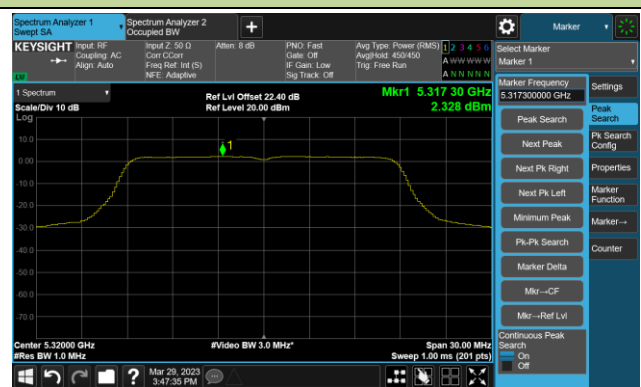

Channel 44 (5220MHz)

Channel 48 (5240MHz)

Channel 52 (5260MHz)

Channel 60 (5300MHz)

Channel 64 (5320MHz)

802.11ac-VHT20 Power Spectral Density- Ant 3

Channel 36 (5180MHz)

Channel 44 (5220MHz)

Channel 48 (5240MHz)

Channel 52 (5260MHz)

Channel 60 (5300MHz)

Channel 64 (5320MHz)

802.11ac-VHT20 Power Spectral Density- Ant 3

Channel 100 (5500MHz)

Channel 116 (5580MHz)

Channel 140 (5700MHz)

Channel 144(5720MHz)

Channel 149 (5745MHz)

Channel 157 (5785MHz)

Channel 165 (5825MHz)

802.11ac-VHT40 Power Spectral Density- Ant 3

Channel 38 (5190MHz)

Channel 46 (5230MHz)

Channel 54 (5270MHz)