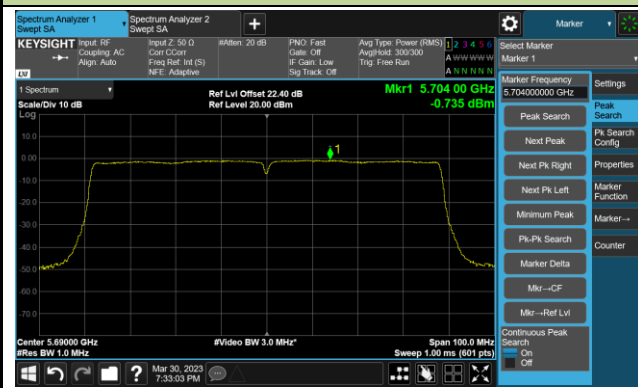

802.11ac-VHT80 Power Spectral Density- Ant 3

Channel 42 (5210MHz)

Channel 58 (5290MHz)

Channel 106 (5530MHz)

Channel 122 (5610MHz)

Channel 138 (5690MHz)

Channel 155 (5775MHz)

802.11ac-VHT160 Power Spectral Density- Ant 3