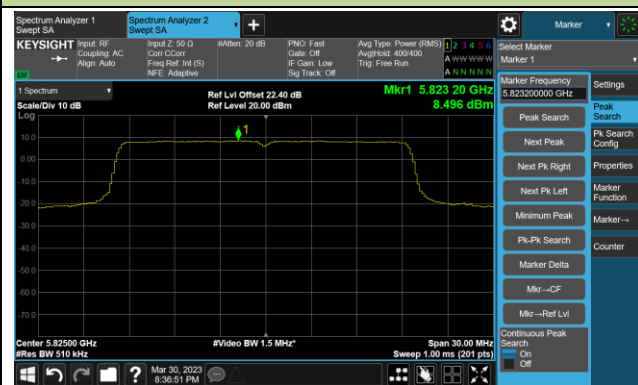

Channel 50 (5250MHz)

Channel 114 (5570MHz)

802.11ax-HE20 Power Spectral Density- Ant 3

Channel 36 (5180MHz)

Channel 44 (5220MHz)

Channel 48 (5240MHz)

Channel 52 (5260MHz)

Channel 60 (5300MHz)

Channel 64 (5320MHz)

802.11ax-HE20 Power Spectral Density- Ant 3

Channel 100 (5500MHz)

Channel 116 (5580MHz)

Channel 140 (5700MHz)

Channel 144(5720MHz)

Channel 149 (5745MHz)

Channel 157 (5785MHz)

Channel 165 (5825MHz)

802.11ax-HE40 Power Spectral Density- Ant 3

Channel 38 (5190MHz)

Channel 46 (5230MHz)

Channel 54 (5270MHz)

Channel 62 (5310MHz)

Channel 102 (5510MHz)

Channel 110 (5550MHz)