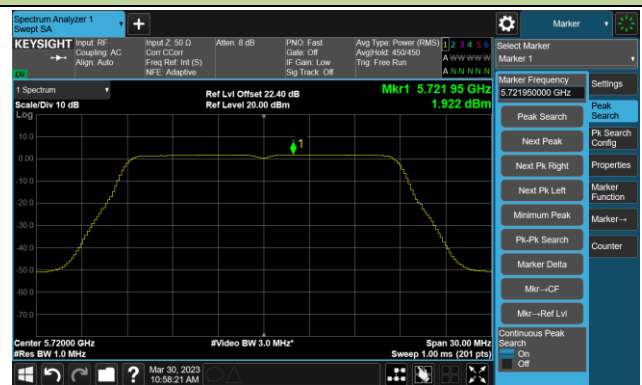

Channel 48 (5240MHz)

Channel 52 (5260MHz)

Channel 60 (5300MHz)

Channel 64 (5320MHz)

802.11ac-VHT20 Power Spectral Density- Ant 3

Channel 100 (5500MHz)

Channel 116 (5580MHz)

Channel 140 (5700MHz)

Channel 144(5720MHz)

Channel 149 (5745MHz)

Channel 157 (5785MHz)

Channel 165 (5825MHz)

802.11ac-VHT40 Power Spectral Density- Ant 3

Channel 38 (5190MHz)

Channel 46 (5230MHz)

Channel 54 (5270MHz)