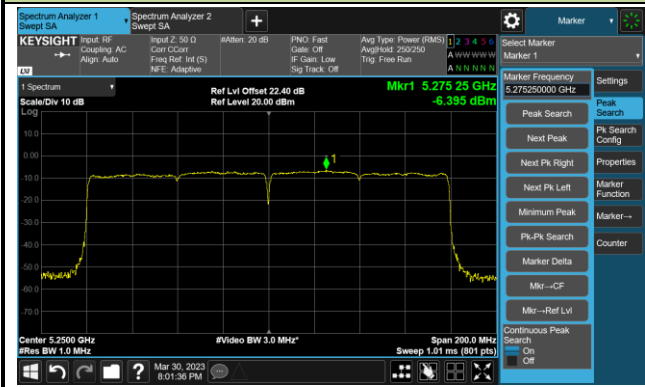

Channel 122 (5610MHz)

Channel 138 (5690MHz)

Channel 155 (5775MHz)

802.11ax-HE160 Power Spectral Density- Ant 2

Channel 50 (5250MHz)

Channel 114 (5570MHz)

802.11a Power Spectral Density- Ant 3

Channel 36 (5180MHz)

Channel 44 (5220MHz)

Channel 48 (5240MHz)

Channel 52 (5260MHz)

Channel 60 (5300MHz)

Channel 64 (5320MHz)

802.11ac-VHT20 Power Spectral Density- Ant 3

Channel 36 (5180MHz)

Channel 44 (5220MHz)