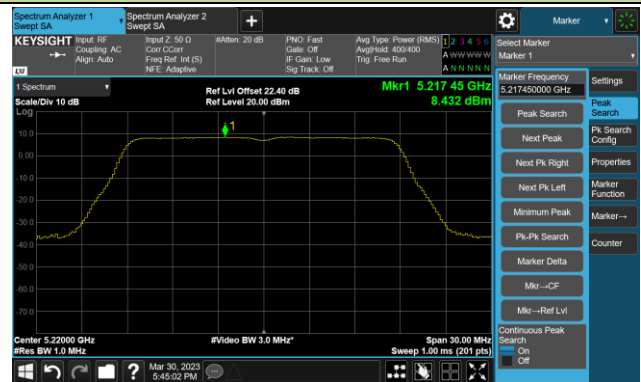

Channel 44 (5220MHz)

Channel 48 (5240MHz)

Channel 52 (5260MHz)

Channel 60 (5300MHz)

Channel 64 (5320MHz)

802.11ac-VHT20 Power Spectral Density- Ant 3

Channel 36 (5180MHz)

Channel 44 (5220MHz)

Channel 48 (5240MHz)

Channel 52 (5260MHz)

Channel 60 (5300MHz)

Channel 64 (5320MHz)

802.11ac-VHT20 Power Spectral Density- Ant 3

Channel 100 (5500MHz)

Channel 116 (5580MHz)

Channel 140 (5700MHz)