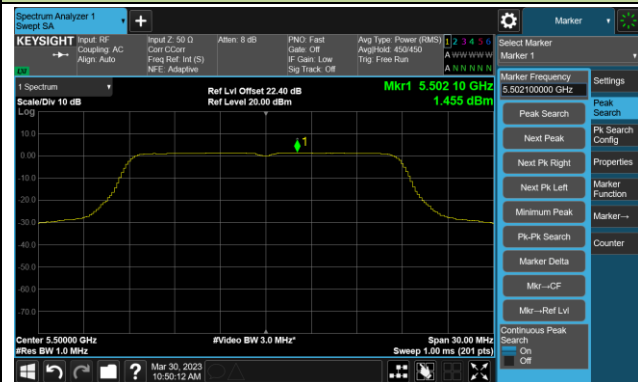

Channel 48 (5240MHz)

Channel 52 (5260MHz)

Channel 60 (5300MHz)

Channel 64 (5320MHz)

802.11ac-VHT20 Power Spectral Density- Ant 3

Channel 100 (5500MHz)

Channel 116 (5580MHz)

Channel 140 (5700MHz)

Channel 144(5720MHz)

Channel 149 (5745MHz)

Channel 157 (5785MHz)

Channel 165 (5825MHz)

802.11ac-VHT40 Power Spectral Density- Ant 3

Channel 38 (5190MHz)

Channel 46 (5230MHz)

Channel 54 (5270MHz)