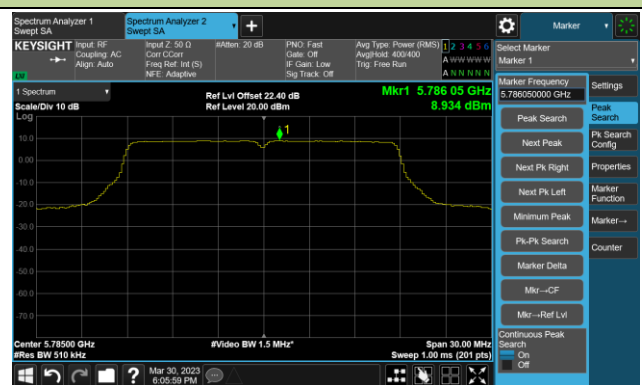

Channel 44 (5220MHz)

Channel 48 (5240MHz)

Channel 52 (5260MHz)

Channel 60 (5300MHz)

Channel 64 (5320MHz)

802.11ac-VHT20 Power Spectral Density- Ant 3

Channel 36 (5180MHz)

Channel 44 (5220MHz)

Channel 48 (5240MHz)

Channel 52 (5260MHz)

Channel 60 (5300MHz)

Channel 64 (5320MHz)

802.11ac-VHT20 Power Spectral Density- Ant 3

Channel 100 (5500MHz)

Channel 116 (5580MHz)

Channel 140 (5700MHz)

Channel 144(5720MHz)

Channel 149 (5745MHz)

Channel 157 (5785MHz)

Channel 165 (5825MHz)

802.11ac-VHT40 Power Spectral Density- Ant 3

Channel 38 (5190MHz)

Channel 46 (5230MHz)

Channel 54 (5270MHz)