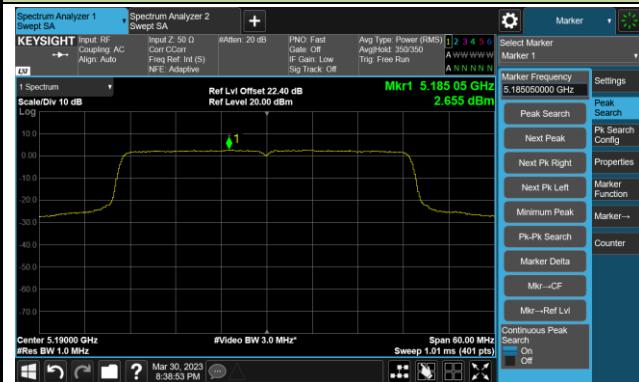

802.11ax-HE40 Power Spectral Density- Ant 2

Channel 38 (5190MHz)

Channel 46 (5230MHz)

Channel 54 (5270MHz)

Channel 62 (5310MHz)

Channel 102 (5510MHz)

Channel 110 (5550MHz)

802.11ax-HE40 Power Spectral Density- Ant 2

Channel 134 (5670MHz)

Channel 142(5710MHz)

Channel 151 (5755MHz)

Channel 159 (5795MHz)

802.11ax-HE80 Power Spectral Density- Ant 2

Channel 42 (5210MHz)

Channel 58 (5290MHz)

Channel 106 (5530MHz)