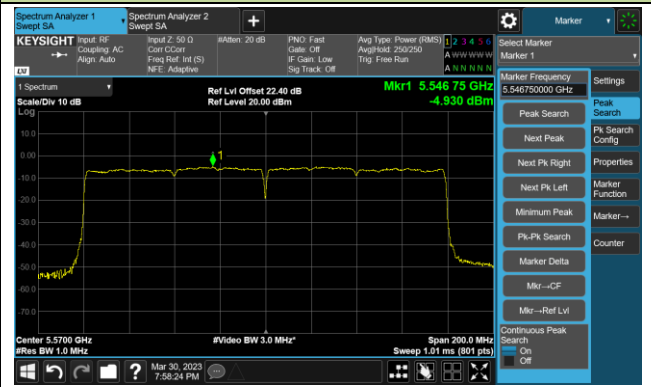

Channel 134 (5670MHz)

Channel 142(5710MHz)

Channel 151 (5755MHz)

Channel 159 (5795MHz)

802.11ax-HE80 Power Spectral Density- Ant 2

Channel 42 (5210MHz)

Channel 58 (5290MHz)

Channel 106 (5530MHz)

Channel 122 (5610MHz)

Channel 138 (5690MHz)

Channel 155 (5775MHz)

802.11ax-HE160 Power Spectral Density- Ant 2

Channel 50 (5250MHz)

Channel 114 (5570MHz)

802.11a Power Spectral Density- Ant 3

Channel 36 (5180MHz)

Channel 44 (5220MHz)

Channel 48 (5240MHz)

Channel 52 (5260MHz)

Channel 60 (5300MHz)

Channel 64 (5320MHz)

802.11ac-VHT20 Power Spectral Density- Ant 3

Channel 36 (5180MHz)

Channel 44 (5220MHz)