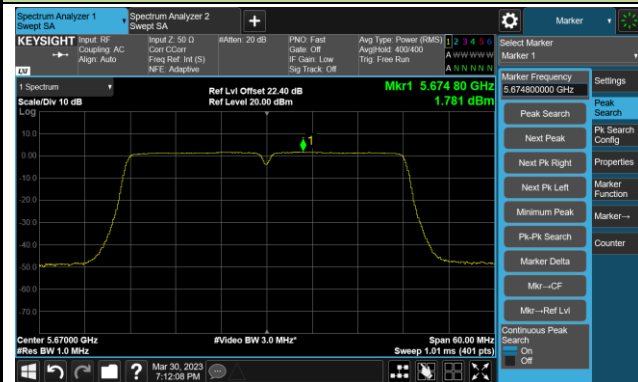

Channel 62 (5310MHz)

Channel 102 (5510MHz)

Channel 110 (5550MHz)

802.11ac-VHT40 Power Spectral Density- Ant 3

Channel 134 (5670MHz)

Channel 142(5710MHz)

Channel 151 (5755MHz)

Channel 159 (5795MHz)

802.11ac-VHT80 Power Spectral Density- Ant 3

Channel 42 (5210MHz)

Channel 58 (5290MHz)

Channel 106 (5530MHz)

Channel 122 (5610MHz)

Channel 138 (5690MHz)

Channel 155 (5775MHz)

802.11ac-VHT160 Power Spectral Density- Ant 3