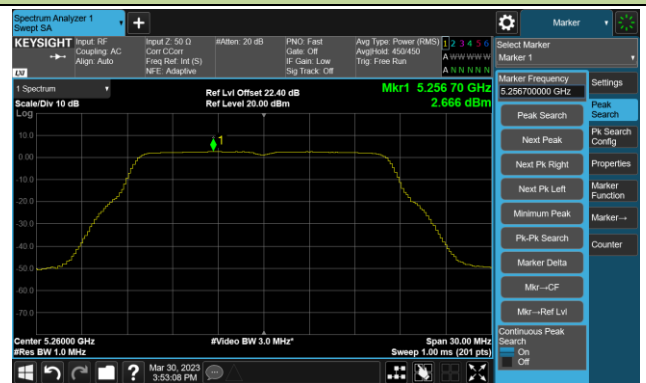

Channel 134 (5670MHz)

Channel 142(5710MHz)

Channel 151 (5755MHz)

Channel 159 (5795MHz)

802.11ax-HE80 Power Spectral Density- Ant 2

Channel 42 (5210MHz)

Channel 58 (5290MHz)

Channel 106 (5530MHz)

Channel 122 (5610MHz)

Channel 138 (5690MHz)

Channel 155 (5775MHz)

802.11ax-HE160 Power Spectral Density- Ant 2

Channel 50 (5250MHz)

Channel 114 (5570MHz)

802.11a Power Spectral Density- Ant 3

Channel 36 (5180MHz)

Channel 44 (5220MHz)

Channel 48 (5240MHz)

Channel 52 (5260MHz)

Channel 60 (5300MHz)

Channel 64 (5320MHz)

802.11ac-VHT20 Power Spectral Density- Ant 3

Channel 36 (5180MHz)

Channel 44 (5220MHz)