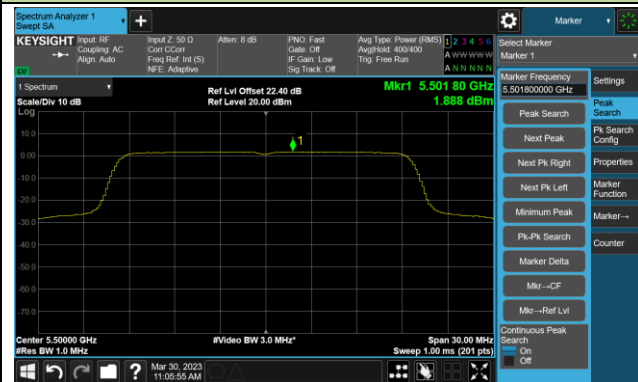

802.11ac-VHT80 Power Spectral Density- Ant 3

Channel 42 (5210MHz)

Channel 58 (5290MHz)

Channel 106 (5530MHz)

Channel 122 (5610MHz)

Channel 138 (5690MHz)

Channel 155 (5775MHz)

802.11ac-VHT160 Power Spectral Density- Ant 3

Channel 50 (5250MHz)

Channel 114 (5570MHz)

802.11ax-HE20 Power Spectral Density- Ant 3

Channel 36 (5180MHz)

Channel 44 (5220MHz)

Channel 48 (5240MHz)

Channel 52 (5260MHz)

Channel 60 (5300MHz)

Channel 64 (5320MHz)

802.11ax-HE20 Power Spectral Density- Ant 3

Channel 100 (5500MHz)

Channel 116 (5580MHz)

Channel 140 (5700MHz)

Channel 144(5720MHz)

Channel 149 (5745MHz)

Channel 157 (5785MHz)