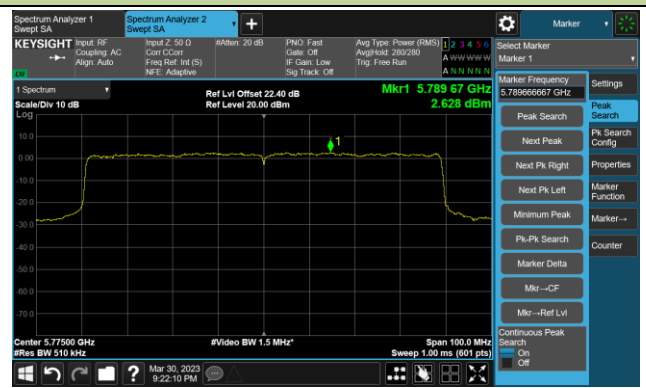

Channel 134 (5670MHz)

Channel 142(5710MHz)

Channel 151 (5755MHz)

Channel 159 (5795MHz)

802.11ax-HE80 Power Spectral Density- Ant 2

Channel 42 (5210MHz)

Channel 58 (5290MHz)

Channel 106 (5530MHz)

Channel 122 (5610MHz)

Channel 138 (5690MHz)

Channel 155 (5775MHz)

802.11ax-HE160 Power Spectral Density- Ant 2

Channel 50 (5250MHz)

Channel 114 (5570MHz)

802.11a Power Spectral Density- Ant 3

Channel 36 (5180MHz)