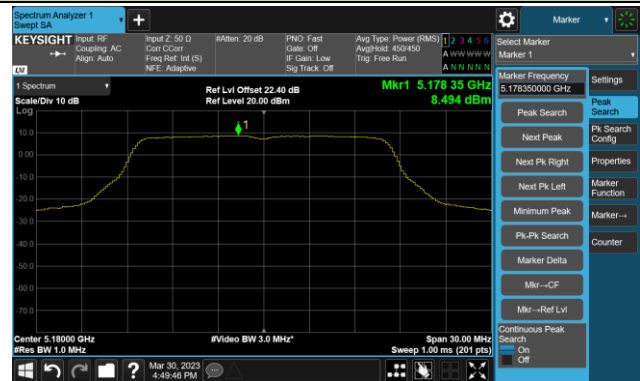

Channel 122 (5610MHz)

Channel 138 (5690MHz)

Channel 155 (5775MHz)

802.11ax-HE160 Power Spectral Density- Ant 2

Channel 50 (5250MHz)

Channel 114 (5570MHz)

802.11a Power Spectral Density- Ant 3

Channel 36 (5180MHz)

Channel 44 (5220MHz)

Channel 48 (5240MHz)

Channel 52 (5260MHz)

Channel 60 (5300MHz)

Channel 64 (5320MHz)

802.11ac-VHT20 Power Spectral Density- Ant 3

Channel 36 (5180MHz)

Channel 44 (5220MHz)