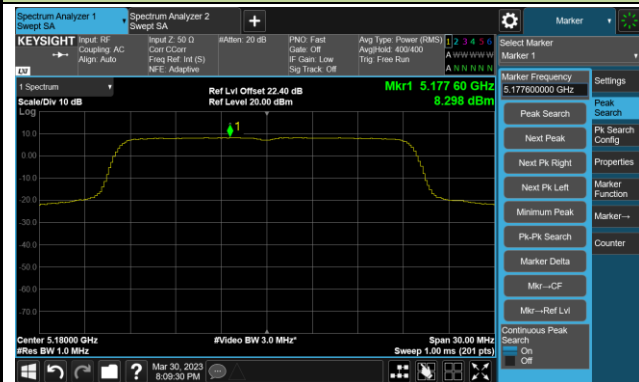

802.11ac-VHT80 Power Spectral Density- Ant 3

Channel 42 (5210MHz)

Channel 58 (5290MHz)

Channel 106 (5530MHz)

Channel 122 (5610MHz)

Channel 138 (5690MHz)

Channel 155 (5775MHz)

802.11ac-VHT160 Power Spectral Density- Ant 3

Channel 50 (5250MHz)

Channel 114 (5570MHz)

802.11ax-HE20 Power Spectral Density- Ant 3

Channel 36 (5180MHz)

Channel 44 (5220MHz)

Channel 48 (5240MHz)

Channel 52 (5260MHz)

Channel 60 (5300MHz)

Channel 64 (5320MHz)

802.11ax-HE20 Power Spectral Density- Ant 3

Channel 100 (5500MHz)

Channel 116 (5580MHz)

Channel 140 (5700MHz)

Channel 144(5720MHz)

Channel 149 (5745MHz)

Channel 157 (5785MHz)