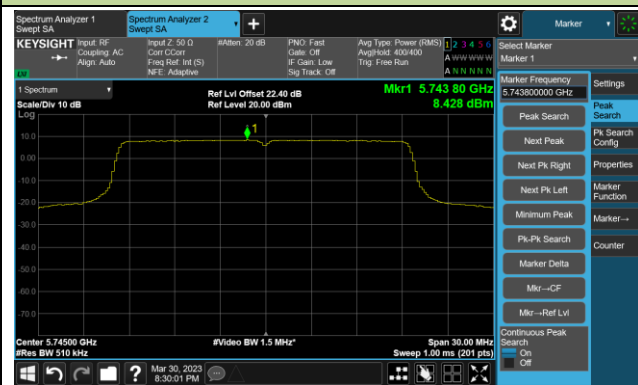

Channel 50 (5250MHz)

Channel 114 (5570MHz)

802.11ax-HE20 Power Spectral Density- Ant 3

Channel 36 (5180MHz)

Channel 44 (5220MHz)

Channel 48 (5240MHz)

Channel 52 (5260MHz)

Channel 60 (5300MHz)

Channel 64 (5320MHz)

802.11ax-HE20 Power Spectral Density- Ant 3

Channel 100 (5500MHz)

Channel 116 (5580MHz)

Channel 140 (5700MHz)

Channel 144(5720MHz)

Channel 149 (5745MHz)

Channel 157 (5785MHz)

Channel 165 (5825MHz)

802.11ax-HE40 Power Spectral Density- Ant 3

Channel 38 (5190MHz)

Channel 46 (5230MHz)

Channel 54 (5270MHz)

Channel 62 (5310MHz)

Channel 102 (5510MHz)

Channel 110 (5550MHz)