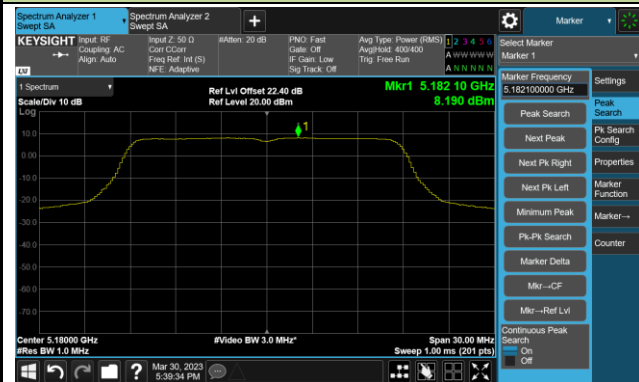

Channel 44 (5220MHz)

Channel 48 (5240MHz)

Channel 52 (5260MHz)

Channel 60 (5300MHz)

Channel 64 (5320MHz)

802.11ac-VHT20 Power Spectral Density- Ant 3

Channel 36 (5180MHz)

Channel 44 (5220MHz)

Channel 48 (5240MHz)

Channel 52 (5260MHz)

Channel 60 (5300MHz)

Channel 64 (5320MHz)

802.11ac-VHT20 Power Spectral Density- Ant 3

Channel 100 (5500MHz)

Channel 116 (5580MHz)

Channel 140 (5700MHz)