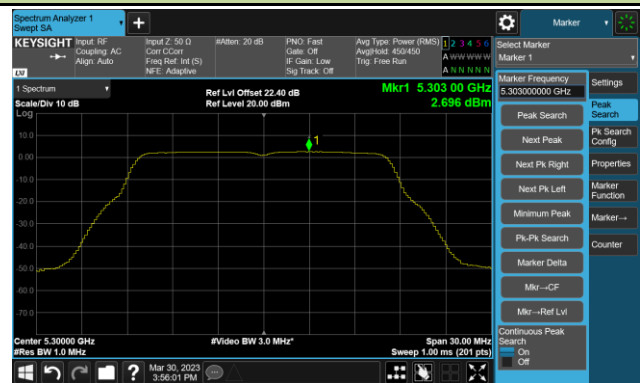

Channel 44 (5220MHz)

Channel 48 (5240MHz)

Channel 52 (5260MHz)

Channel 60 (5300MHz)

Channel 64 (5320MHz)

802.11ac-VHT20 Power Spectral Density- Ant 3

Channel 36 (5180MHz)

Channel 44 (5220MHz)

Channel 48 (5240MHz)

Channel 52 (5260MHz)

Channel 60 (5300MHz)

Channel 64 (5320MHz)

802.11ac-VHT20 Power Spectral Density- Ant 3

Channel 100 (5500MHz)

Channel 116 (5580MHz)

Channel 140 (5700MHz)