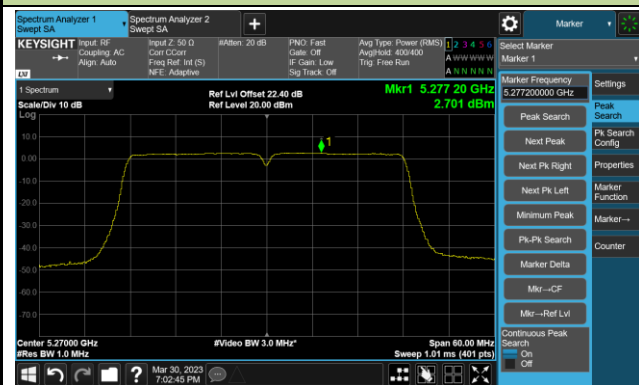

Channel 144(5720MHz)

Channel 149 (5745MHz)

Channel 157 (5785MHz)

Channel 165 (5825MHz)

802.11ac-VHT40 Power Spectral Density- Ant 3

Channel 38 (5190MHz)

Channel 46 (5230MHz)

Channel 54 (5270MHz)

Channel 62 (5310MHz)

Channel 102 (5510MHz)

Channel 110 (5550MHz)

802.11ac-VHT40 Power Spectral Density- Ant 3

Channel 134 (5670MHz)

Channel 142(5710MHz)

Channel 151 (5755MHz)

Channel 159 (5795MHz)