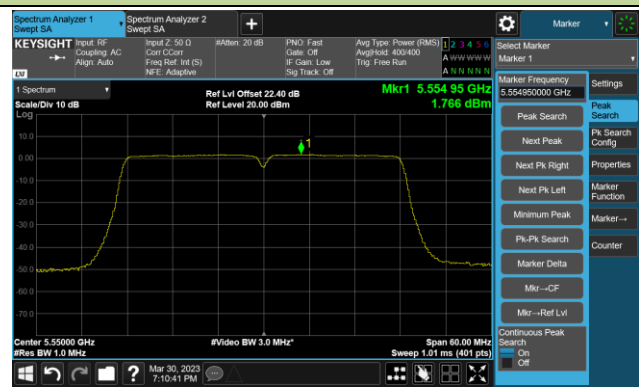

Channel 144(5720MHz)

Channel 149 (5745MHz)

Channel 157 (5785MHz)

Channel 165 (5825MHz)

802.11ac-VHT40 Power Spectral Density- Ant 3

Channel 38 (5190MHz)

Channel 46 (5230MHz)

Channel 54 (5270MHz)

Channel 62 (5310MHz)

Channel 102 (5510MHz)

Channel 110 (5550MHz)

802.11ac-VHT40 Power Spectral Density- Ant 3

Channel 134 (5670MHz)

Channel 142(5710MHz)

Channel 151 (5755MHz)

Channel 159 (5795MHz)