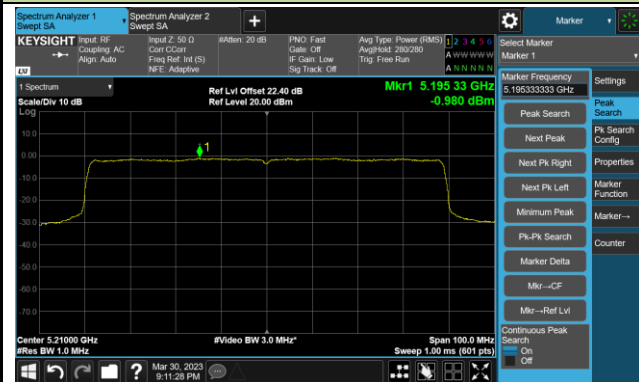

Channel 134 (5670MHz)

Channel 142(5710MHz)

Channel 151 (5755MHz)

Channel 159 (5795MHz)

802.11ax-HE80 Power Spectral Density- Ant 2

Channel 42 (5210MHz)

Channel 58 (5290MHz)

Channel 106 (5530MHz)

Channel 122 (5610MHz)

Channel 138 (5690MHz)

Channel 155 (5775MHz)

802.11ax-HE160 Power Spectral Density- Ant 2

Channel 50 (5250MHz)

Channel 114 (5570MHz)

802.11a Power Spectral Density- Ant 3

Channel 36 (5180MHz)