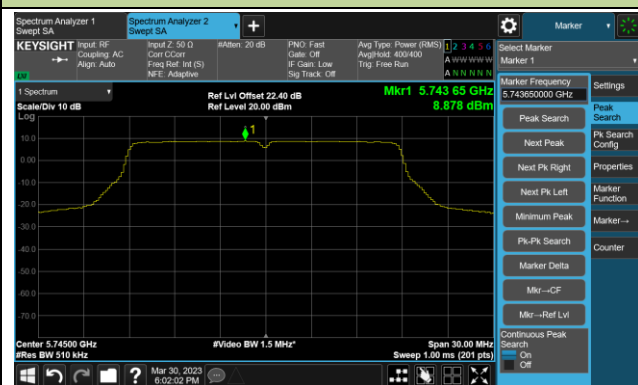

Channel 48 (5240MHz)

Channel 52 (5260MHz)

Channel 60 (5300MHz)

Channel 64 (5320MHz)

802.11ac-VHT20 Power Spectral Density- Ant 3

Channel 100 (5500MHz)

Channel 116 (5580MHz)

Channel 140 (5700MHz)

Channel 144(5720MHz)

Channel 149 (5745MHz)

Channel 157 (5785MHz)

Channel 165 (5825MHz)

802.11ac-VHT40 Power Spectral Density- Ant 3

Channel 38 (5190MHz)

Channel 46 (5230MHz)

Channel 54 (5270MHz)