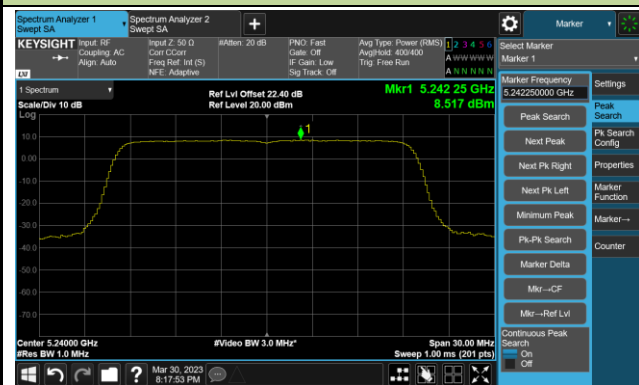

802.11ac-VHT80 Power Spectral Density- Ant 3

Channel 42 (5210MHz)

Channel 58 (5290MHz)

Channel 106 (5530MHz)

Channel 122 (5610MHz)

Channel 138 (5690MHz)

Channel 155 (5775MHz)

802.11ac-VHT160 Power Spectral Density- Ant 3

Channel 50 (5250MHz)

Channel 114 (5570MHz)

802.11ax-HE20 Power Spectral Density- Ant 3

Channel 36 (5180MHz)

Channel 44 (5220MHz)

Channel 48 (5240MHz)

Channel 52 (5260MHz)

Channel 60 (5300MHz)

Channel 64 (5320MHz)

802.11ax-HE20 Power Spectral Density- Ant 3

Channel 100 (5500MHz)

Channel 116 (5580MHz)

Channel 140 (5700MHz)

Channel 144(5720MHz)

Channel 149 (5745MHz)

Channel 157 (5785MHz)