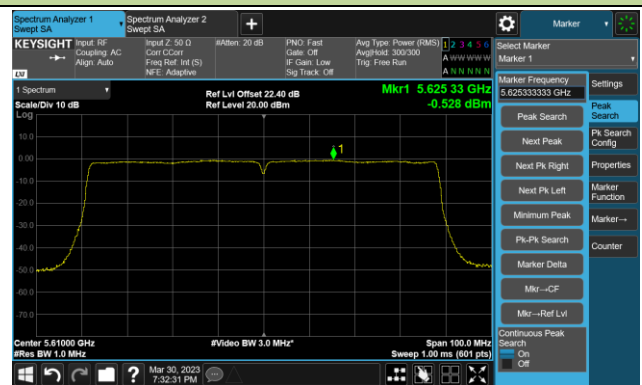

802.11ac-VHT80 Power Spectral Density- Ant 3

Channel 42 (5210MHz)

Channel 58 (5290MHz)

Channel 106 (5530MHz)

Channel 122 (5610MHz)

Channel 138 (5690MHz)

Channel 155 (5775MHz)

802.11ac-VHT160 Power Spectral Density- Ant 3

Channel 50 (5250MHz)

Channel 114 (5570MHz)

802.11ax-HE20 Power Spectral Density- Ant 3

Channel 36 (5180MHz)

Channel 44 (5220MHz)

Channel 48 (5240MHz)

Channel 52 (5260MHz)

Channel 60 (5300MHz)