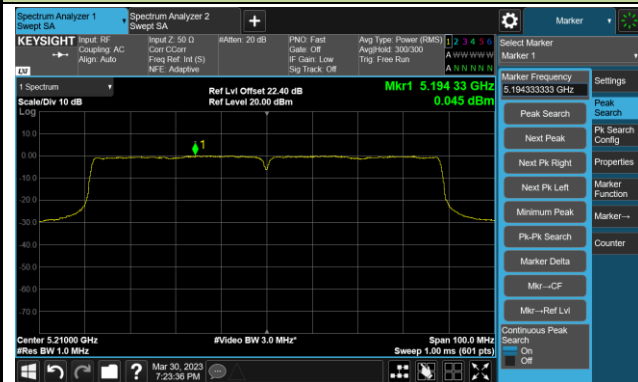

Channel 62 (5310MHz)

Channel 102 (5510MHz)

Channel 110 (5550MHz)

802.11ac-VHT40 Power Spectral Density- Ant 3

Channel 134 (5670MHz)

Channel 142(5710MHz)

Channel 151 (5755MHz)

Channel 159 (5795MHz)

802.11ac-VHT80 Power Spectral Density- Ant 3

Channel 42 (5210MHz)

Channel 58 (5290MHz)

Channel 106 (5530MHz)

Channel 122 (5610MHz)

Channel 138 (5690MHz)

Channel 155 (5775MHz)

802.11ac-VHT160 Power Spectral Density- Ant 3