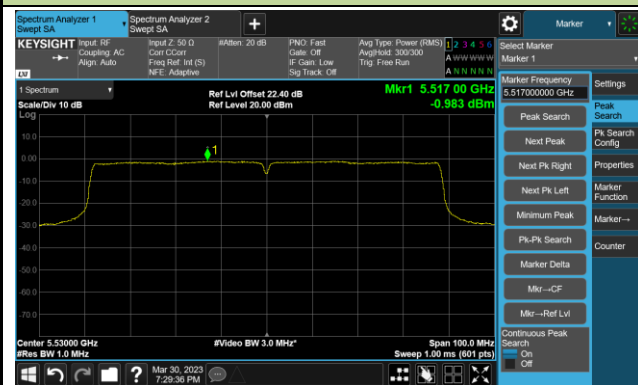

802.11ac-VHT80 Power Spectral Density- Ant 3

Channel 42 (5210MHz)

Channel 58 (5290MHz)

Channel 106 (5530MHz)

Channel 122 (5610MHz)

Channel 138 (5690MHz)

Channel 155 (5775MHz)

802.11ac-VHT160 Power Spectral Density- Ant 3

Channel 50 (5250MHz)

Channel 114 (5570MHz)

802.11ax-HE20 Power Spectral Density- Ant 3

Channel 36 (5180MHz)

Channel 44 (5220MHz)

Channel 48 (5240MHz)

Channel 52 (5260MHz)

Channel 60 (5300MHz)