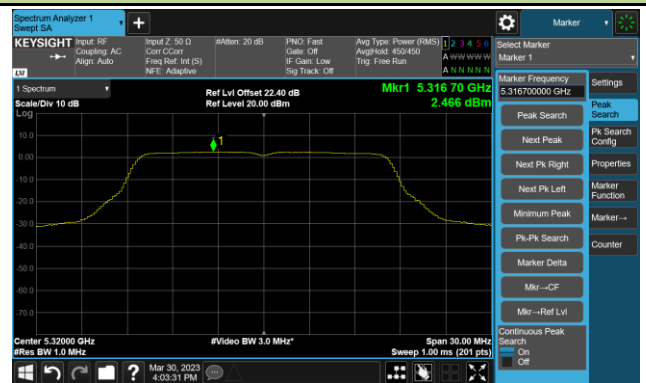

Channel 122 (5610MHz)

Channel 138 (5690MHz)

Channel 155 (5775MHz)

802.11ax-HE160 Power Spectral Density- Ant 2

Channel 50 (5250MHz)

Channel 114 (5570MHz)

802.11a Power Spectral Density- Ant 3

Channel 36 (5180MHz)

Channel 44 (5220MHz)

Channel 48 (5240MHz)

Channel 52 (5260MHz)

Channel 60 (5300MHz)

Channel 64 (5320MHz)

802.11ac-VHT20 Power Spectral Density- Ant 3

Channel 36 (5180MHz)

Channel 44 (5220MHz)

Channel 48 (5240MHz)

Channel 52 (5260MHz)

Channel 60 (5300MHz)

Channel 64 (5320MHz)

802.11ac-VHT20 Power Spectral Density- Ant 3

Channel 100 (5500MHz)

Channel 116 (5580MHz)

Channel 140 (5700MHz)