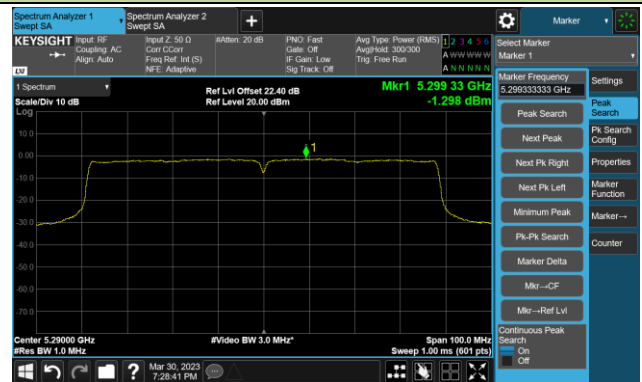

Channel 62 (5310MHz)

Channel 102 (5510MHz)

Channel 110 (5550MHz)

802.11ac-VHT40 Power Spectral Density- Ant 3

Channel 134 (5670MHz)

Channel 142(5710MHz)

Channel 151 (5755MHz)

Channel 159 (5795MHz)

802.11ac-VHT80 Power Spectral Density- Ant 3

Channel 42 (5210MHz)

Channel 58 (5290MHz)

Channel 106 (5530MHz)

Channel 122 (5610MHz)

Channel 138 (5690MHz)

Channel 155 (5775MHz)

802.11ac-VHT160 Power Spectral Density- Ant 3