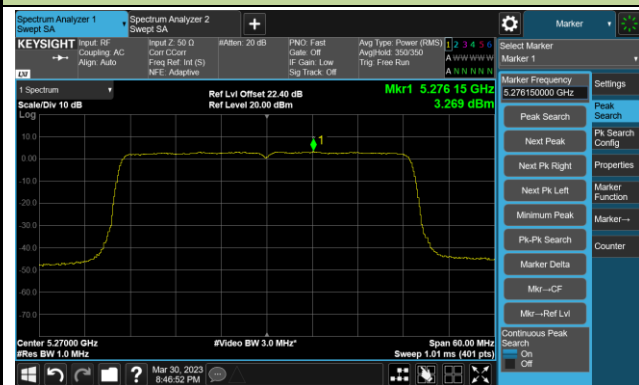

Channel 64 (5320MHz)

802.11ax-HE20 Power Spectral Density- Ant 3

Channel 100 (5500MHz)

Channel 116 (5580MHz)

Channel 140 (5700MHz)

Channel 144(5720MHz)

Channel 149 (5745MHz)

Channel 157 (5785MHz)

Channel 165 (5825MHz)

802.11ax-HE40 Power Spectral Density- Ant 3

Channel 38 (5190MHz)

Channel 46 (5230MHz)

Channel 54 (5270MHz)

Channel 62 (5310MHz)

Channel 102 (5510MHz)

Channel 110 (5550MHz)