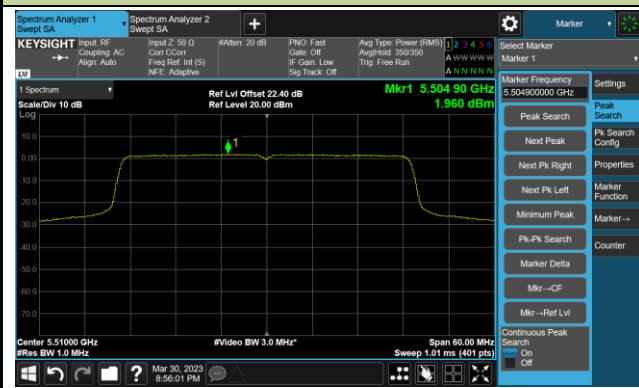

Channel 64 (5320MHz)

802.11ax-HE20 Power Spectral Density- Ant 3

Channel 100 (5500MHz)

Channel 116 (5580MHz)

Channel 140 (5700MHz)

Channel 144(5720MHz)

Channel 149 (5745MHz)

Channel 157 (5785MHz)

Channel 165 (5825MHz)

802.11ax-HE40 Power Spectral Density- Ant 3

Channel 38 (5190MHz)

Channel 46 (5230MHz)

Channel 54 (5270MHz)

Channel 62 (5310MHz)

Channel 102 (5510MHz)

Channel 110 (5550MHz)