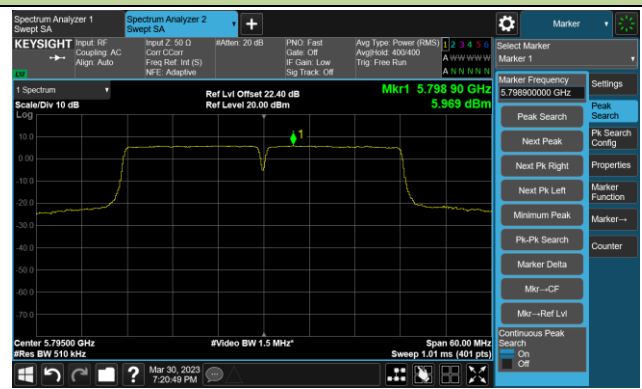

Channel 62 (5310MHz)

Channel 102 (5510MHz)

Channel 110 (5550MHz)

802.11ac-VHT40 Power Spectral Density- Ant 3

Channel 134 (5670MHz)

Channel 142(5710MHz)

Channel 151 (5755MHz)

Channel 159 (5795MHz)

802.11ac-VHT80 Power Spectral Density- Ant 3

Channel 42 (5210MHz)

Channel 58 (5290MHz)

Channel 106 (5530MHz)

Channel 122 (5610MHz)

Channel 138 (5690MHz)

Channel 155 (5775MHz)

802.11ac-VHT160 Power Spectral Density- Ant 3