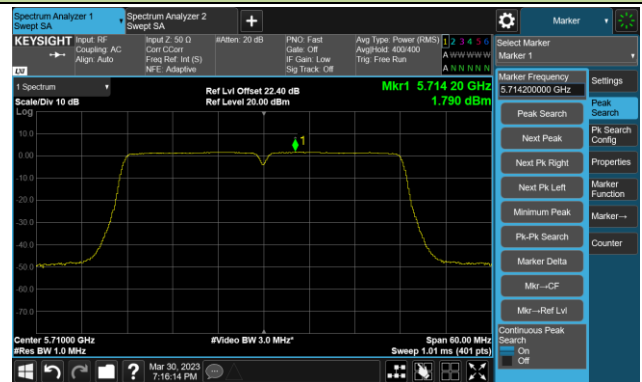

Channel 62 (5310MHz)

Channel 102 (5510MHz)

Channel 110 (5550MHz)

802.11ac-VHT40 Power Spectral Density- Ant 3

Channel 134 (5670MHz)

Channel 142(5710MHz)

Channel 151 (5755MHz)

Channel 159 (5795MHz)

802.11ac-VHT80 Power Spectral Density- Ant 3

Channel 42 (5210MHz)

Channel 58 (5290MHz)

Channel 106 (5530MHz)

Channel 122 (5610MHz)

Channel 138 (5690MHz)

Channel 155 (5775MHz)

802.11ac-VHT160 Power Spectral Density- Ant 3