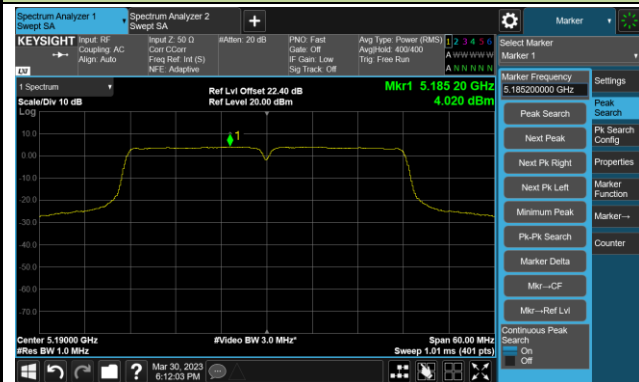

Channel 144(5720MHz)

Channel 149 (5745MHz)

Channel 157 (5785MHz)

Channel 165 (5825MHz)

802.11ac-VHT40 Power Spectral Density- Ant 3

Channel 38 (5190MHz)

Channel 46 (5230MHz)

Channel 54 (5270MHz)

Channel 62 (5310MHz)

Channel 102 (5510MHz)

Channel 110 (5550MHz)

802.11ac-VHT40 Power Spectral Density- Ant 3

Channel 134 (5670MHz)

Channel 142(5710MHz)

Channel 151 (5755MHz)

Channel 159 (5795MHz)