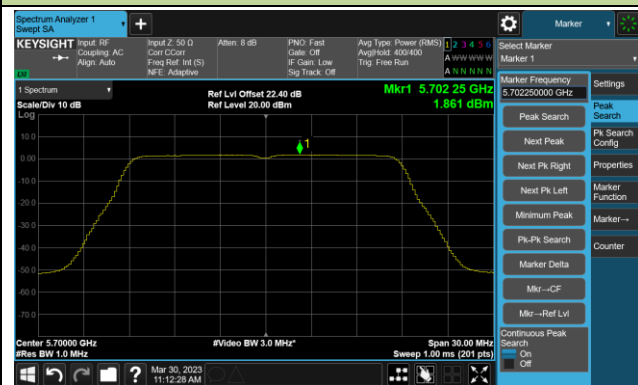

Channel 50 (5250MHz)

Channel 114 (5570MHz)

802.11ax-HE20 Power Spectral Density- Ant 3

Channel 36 (5180MHz)

Channel 44 (5220MHz)

Channel 48 (5240MHz)

Channel 52 (5260MHz)

Channel 60 (5300MHz)

Channel 64 (5320MHz)

802.11ax-HE20 Power Spectral Density- Ant 3

Channel 100 (5500MHz)

Channel 116 (5580MHz)

Channel 140 (5700MHz)

Channel 144(5720MHz)

Channel 149 (5745MHz)

Channel 157 (5785MHz)

Channel 165 (5825MHz)

802.11ax-HE40 Power Spectral Density- Ant 3

Channel 38 (5190MHz)

Channel 46 (5230MHz)

Channel 54 (5270MHz)

Channel 62 (5310MHz)

Channel 102 (5510MHz)

Channel 110 (5550MHz)