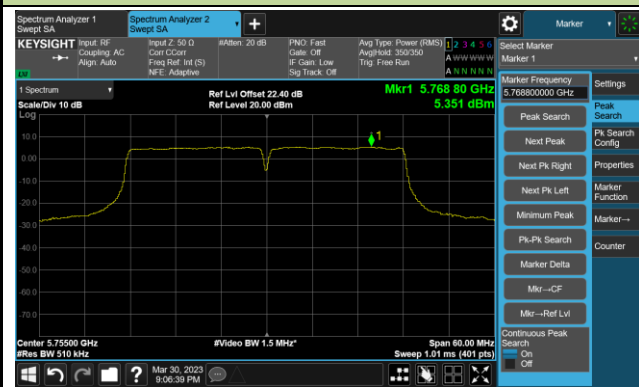

802.11ax-HE40 Power Spectral Density- Ant 2

Channel 38 (5190MHz)

Channel 46 (5230MHz)

Channel 54 (5270MHz)

Channel 62 (5310MHz)

Channel 102 (5510MHz)

Channel 110 (5550MHz)

802.11ax-HE40 Power Spectral Density- Ant 2

Channel 134 (5670MHz)

Channel 142(5710MHz)

Channel 151 (5755MHz)

Channel 159 (5795MHz)

802.11ax-HE80 Power Spectral Density- Ant 2

Channel 42 (5210MHz)

Channel 58 (5290MHz)

Channel 106 (5530MHz)