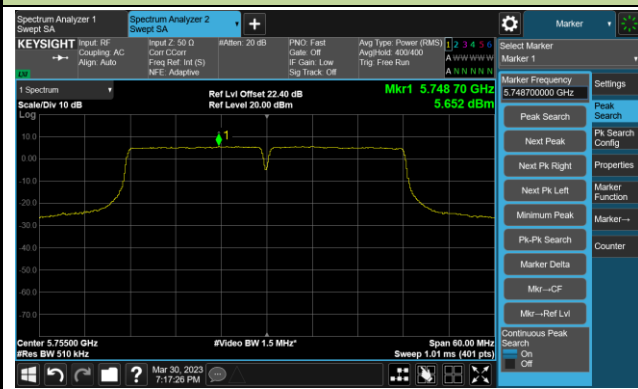

Channel 62 (5310MHz)

Channel 102 (5510MHz)

Channel 110 (5550MHz)

802.11ac-VHT40 Power Spectral Density- Ant 3

Channel 134 (5670MHz)

Channel 142(5710MHz)

Channel 151 (5755MHz)

Channel 159 (5795MHz)

802.11ac-VHT80 Power Spectral Density- Ant 3

Channel 42 (5210MHz)

Channel 58 (5290MHz)

Channel 106 (5530MHz)

Channel 122 (5610MHz)

Channel 138 (5690MHz)

Channel 155 (5775MHz)

802.11ac-VHT160 Power Spectral Density- Ant 3