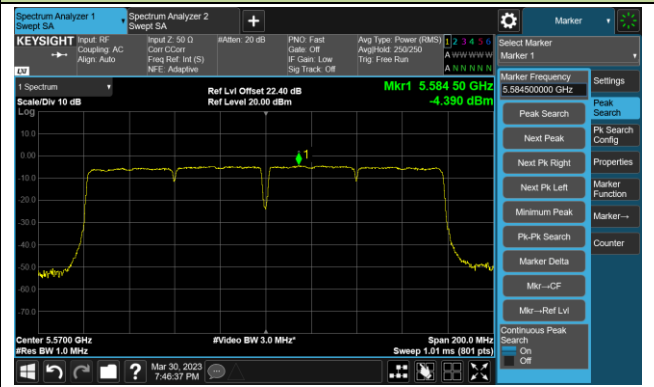

802.11ac-VHT80 Power Spectral Density- Ant 3

Channel 42 (5210MHz)

Channel 58 (5290MHz)

Channel 106 (5530MHz)

Channel 122 (5610MHz)

Channel 138 (5690MHz)

Channel 155 (5775MHz)

802.11ac-VHT160 Power Spectral Density- Ant 3

Channel 50 (5250MHz)

Channel 114 (5570MHz)

802.11ax-HE20 Power Spectral Density- Ant 3

Channel 36 (5180MHz)

Channel 44 (5220MHz)

Channel 48 (5240MHz)

Channel 52 (5260MHz)

Channel 60 (5300MHz)