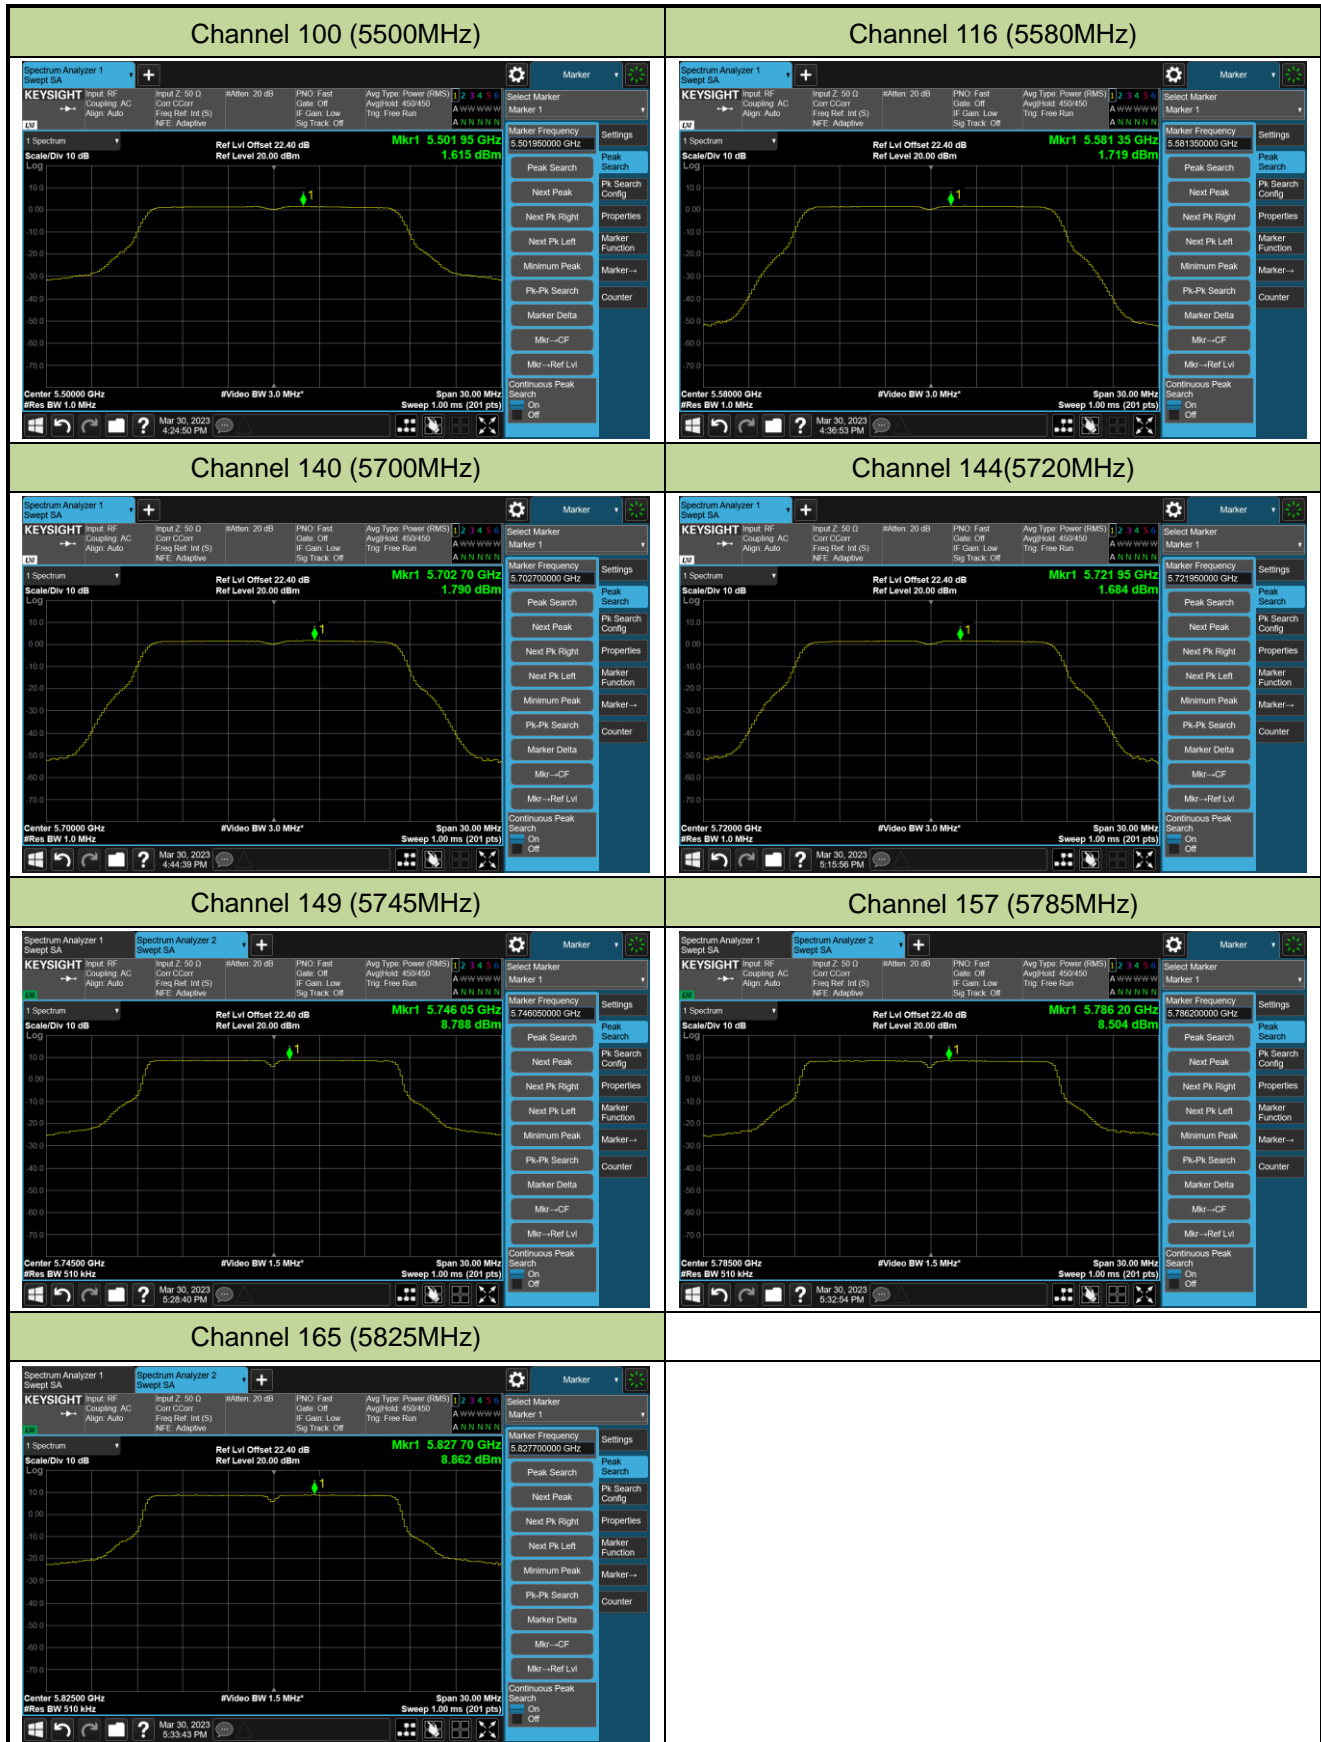

Channel 134 (5670MHz)

Channel 142(5710MHz)

Channel 151 (5755MHz)

Channel 159 (5795MHz)

802.11ax-HE80 Power Spectral Density- Ant 2

Channel 42 (5210MHz)

Channel 58 (5290MHz)

Channel 106 (5530MHz)

Channel 122 (5610MHz)

Channel 138 (5690MHz)

Channel 155 (5775MHz)

802.11ax-HE160 Power Spectral Density- Ant 2

Channel 50 (5250MHz)

Channel 114 (5570MHz)

802.11a Power Spectral Density- Ant 3

Channel 36 (5180MHz)

Channel 44 (5220MHz)

Channel 48 (5240MHz)

Channel 52 (5260MHz)

Channel 60 (5300MHz)

Channel 64 (5320MHz)

802.11ac-VHT20 Power Spectral Density- Ant 3

Channel 36 (5180MHz)

Channel 44 (5220MHz)

Channel 48 (5240MHz)

Channel 52 (5260MHz)

Channel 60 (5300MHz)

Channel 64 (5320MHz)

802.11ac-VHT20 Power Spectral Density- Ant 3

Channel 100 (5500MHz)

Channel 116 (5580MHz)

Channel 140 (5700MHz)