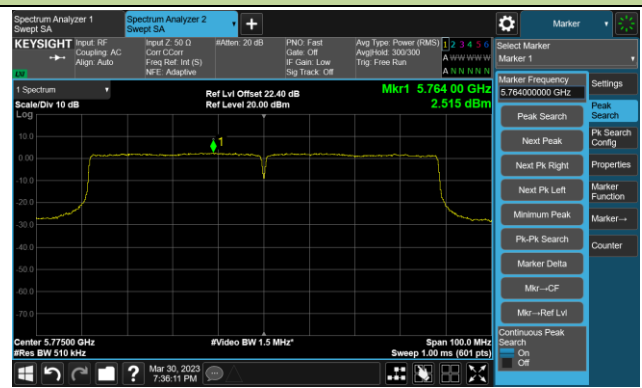

802.11ac-VHT80 Power Spectral Density- Ant 3

Channel 42 (5210MHz)

Channel 58 (5290MHz)

Channel 106 (5530MHz)

Channel 122 (5610MHz)

Channel 138 (5690MHz)

Channel 155 (5775MHz)

802.11ac-VHT160 Power Spectral Density- Ant 3

Channel 50 (5250MHz)

Channel 114 (5570MHz)

802.11ax-HE20 Power Spectral Density- Ant 3

Channel 36 (5180MHz)

Channel 44 (5220MHz)

Channel 48 (5240MHz)

Channel 52 (5260MHz)

Channel 60 (5300MHz)