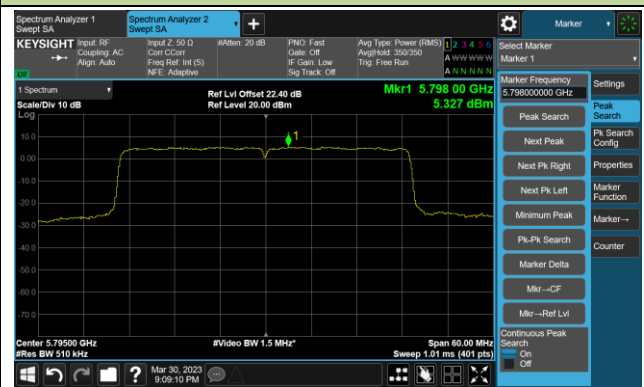

Channel 134 (5670MHz)

Channel 142(5710MHz)

Channel 151 (5755MHz)

Channel 159 (5795MHz)

802.11ax-HE80 Power Spectral Density- Ant 2

Channel 42 (5210MHz)

Channel 58 (5290MHz)

Channel 106 (5530MHz)

Channel 122 (5610MHz)

Channel 138 (5690MHz)

Channel 155 (5775MHz)

802.11ax-HE160 Power Spectral Density- Ant 2

Channel 50 (5250MHz)

Channel 114 (5570MHz)

802.11a Power Spectral Density- Ant 3

Channel 36 (5180MHz)