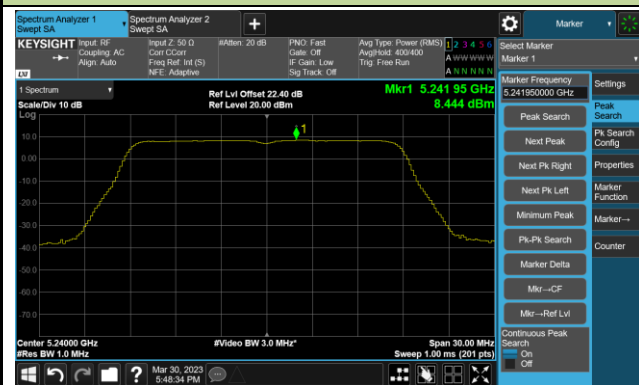

Channel 48 (5240MHz)