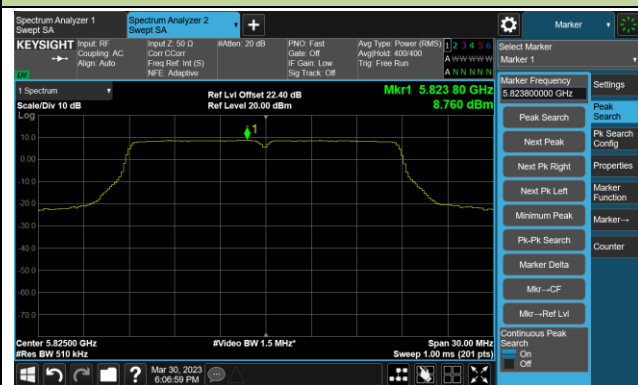

Channel 144(5720MHz)

Channel 149 (5745MHz)

Channel 157 (5785MHz)

Channel 165 (5825MHz)

802.11ac-VHT40 Power Spectral Density- Ant 3

Channel 38 (5190MHz)

Channel 46 (5230MHz)

Channel 54 (5270MHz)

Channel 62 (5310MHz)

Channel 102 (5510MHz)

Channel 110 (5550MHz)

802.11ac-VHT40 Power Spectral Density- Ant 3

Channel 134 (5670MHz)

Channel 142(5710MHz)

Channel 151 (5755MHz)

Channel 159 (5795MHz)