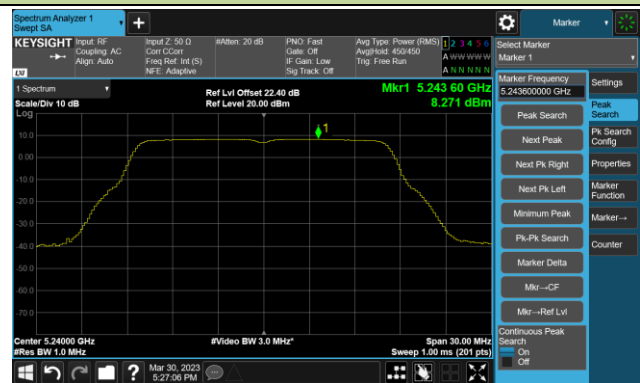

Channel 134 (5670MHz)

Channel 142(5710MHz)

Channel 151 (5755MHz)

Channel 159 (5795MHz)

802.11ax-HE80 Power Spectral Density- Ant 2

Channel 42 (5210MHz)

Channel 58 (5290MHz)

Channel 106 (5530MHz)

Channel 122 (5610MHz)

Channel 138 (5690MHz)

Channel 155 (5775MHz)

802.11ax-HE160 Power Spectral Density- Ant 2

Channel 50 (5250MHz)

Channel 114 (5570MHz)

802.11a Power Spectral Density- Ant 3

Channel 36 (5180MHz)

Channel 44 (5220MHz)

Channel 48 (5240MHz)

Channel 52 (5260MHz)

Channel 60 (5300MHz)

Channel 64 (5320MHz)

802.11ac-VHT20 Power Spectral Density- Ant 3

Channel 36 (5180MHz)

Channel 44 (5220MHz)