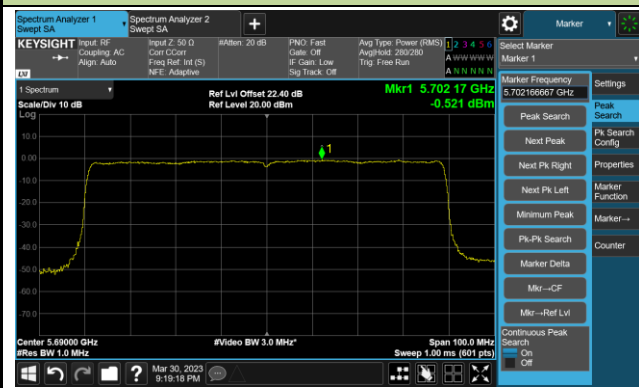

Channel 134 (5670MHz)

Channel 142(5710MHz)

Channel 151 (5755MHz)

Channel 159 (5795MHz)

802.11ax-HE80 Power Spectral Density- Ant 2

Channel 42 (5210MHz)

Channel 58 (5290MHz)

Channel 106 (5530MHz)

Channel 122 (5610MHz)

Channel 138 (5690MHz)

Channel 155 (5775MHz)

802.11ax-HE160 Power Spectral Density- Ant 2

Channel 50 (5250MHz)

Channel 114 (5570MHz)

802.11a Power Spectral Density- Ant 3

Channel 36 (5180MHz)