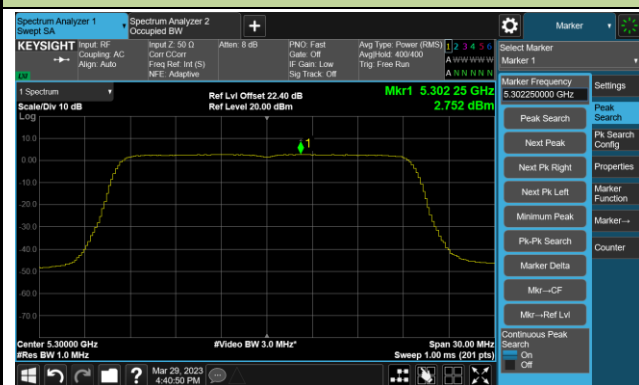

802.11ac-VHT80 Power Spectral Density- Ant 3

Channel 42 (5210MHz)

Channel 58 (5290MHz)

Channel 106 (5530MHz)

Channel 122 (5610MHz)

Channel 138 (5690MHz)

Channel 155 (5775MHz)

802.11ac-VHT160 Power Spectral Density- Ant 3

Channel 50 (5250MHz)

Channel 114 (5570MHz)

802.11ax-HE20 Power Spectral Density- Ant 3

Channel 36 (5180MHz)

Channel 44 (5220MHz)

Channel 48 (5240MHz)

Channel 52 (5260MHz)

Channel 60 (5300MHz)

Channel 64 (5320MHz)

802.11ax-HE20 Power Spectral Density- Ant 3

Channel 100 (5500MHz)

Channel 116 (5580MHz)

Channel 140 (5700MHz)

Channel 144(5720MHz)

Channel 149 (5745MHz)

Channel 157 (5785MHz)