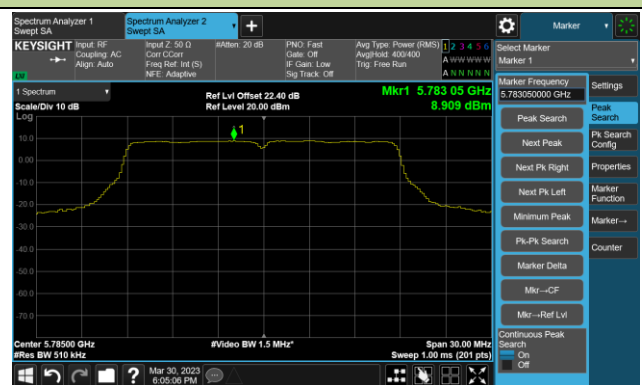

Channel 36 (5180MHz)

Channel 44 (5220MHz)

Channel 48 (5240MHz)

Channel 52 (5260MHz)

Channel 60 (5300MHz)

Channel 64 (5320MHz)

802.11ac-VHT20 Power Spectral Density- Ant 1

Channel 100 (5500MHz)

Channel 116 (5580MHz)

Channel 140 (5700MHz)

Channel 144(5720MHz)

Channel 149 (5745MHz)

Channel 157 (5785MHz)

Channel 165 (5825MHz)

802.11ac-VHT40 Power Spectral Density- Ant 1

Channel 38 (5190MHz)

Channel 46 (5230MHz)

Channel 54 (5270MHz)

Channel 62 (5310MHz)

Channel 102 (5510MHz)

Channel 110 (5550MHz)

802.11ac-VHT40 Power Spectral Density- Ant 1

Channel 134 (5670MHz)

Channel 142(5710MHz)