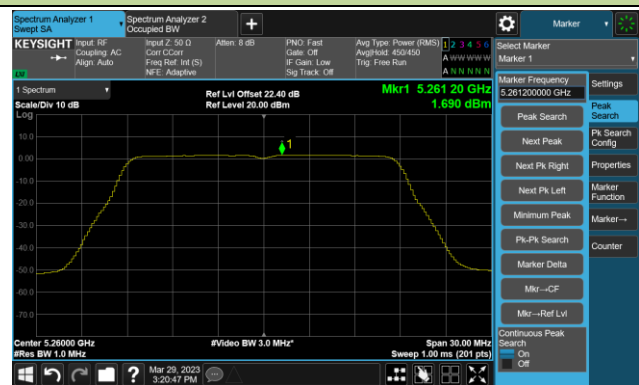

802.11a Power Spectral Density- Ant 1

Channel 36 (5180MHz)

Channel 44 (5220MHz)

Channel 48 (5240MHz)

Channel 52 (5260MHz)

Channel 60 (5300MHz)

Channel 64 (5320MHz)

802.11ac-VHT20 Power Spectral Density- Ant 1

Channel 36 (5180MHz)

Channel 44 (5220MHz)

Channel 48 (5240MHz)

Channel 52 (5260MHz)

Channel 60 (5300MHz)

Channel 64 (5320MHz)

802.11ac-VHT20 Power Spectral Density- Ant 1

Channel 100 (5500MHz)

Channel 116 (5580MHz)

Channel 140 (5700MHz)

Channel 144(5720MHz)

Channel 149 (5745MHz)

Channel 157 (5785MHz)

Channel 165 (5825MHz)

802.11ac-VHT40 Power Spectral Density- Ant 1

Channel 38 (5190MHz)