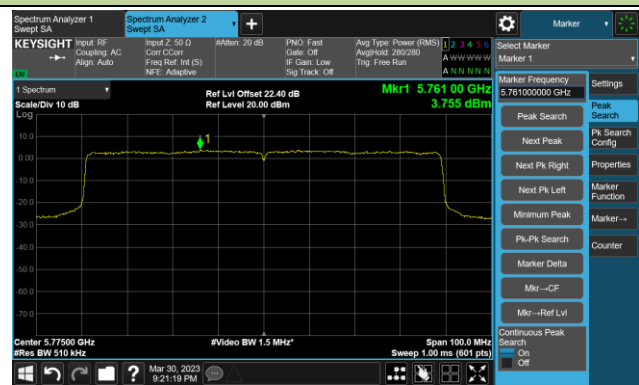

Channel 58 (5290MHz)

Channel 106 (5530MHz)

Channel 122 (5610MHz)

Channel 138 (5690MHz)

Channel 155 (5775MHz)

802.11ax-HE160 Power Spectral Density- Ant 0

Channel 50 (5250MHz)

Channel 114 (5570MHz)

802.11a Power Spectral Density- Ant 1

Channel 36 (5180MHz)

Channel 44 (5220MHz)

Channel 48 (5240MHz)

Channel 52 (5260MHz)

Channel 60 (5300MHz)

Channel 64 (5320MHz)

802.11ac-VHT20 Power Spectral Density- Ant 1