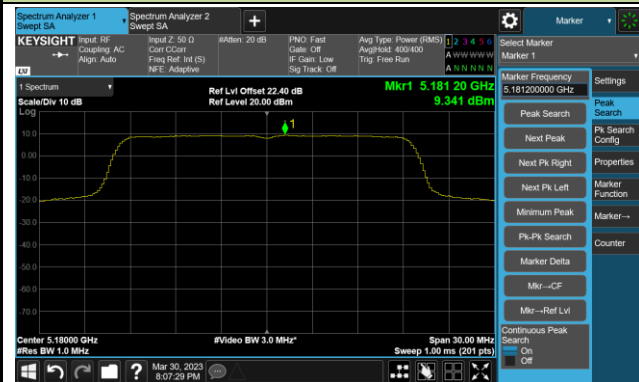

802.11ac-VHT160 Power Spectral Density- Ant 0

Channel 50 (5250MHz)

Channel 114 (5570MHz)

802.11ax-HE20 Power Spectral Density- Ant 0

Channel 36 (5180MHz)

Channel 44 (5220MHz)

Channel 48 (5240MHz)

Channel 52 (5260MHz)

Channel 60 (5300MHz)

Channel 64 (5320MHz)

802.11ax-HE20 Power Spectral Density- Ant 0

Channel 100 (5500MHz)

Channel 116 (5580MHz)

Channel 140 (5700MHz)

Channel 144(5720MHz)

Channel 149 (5745MHz)