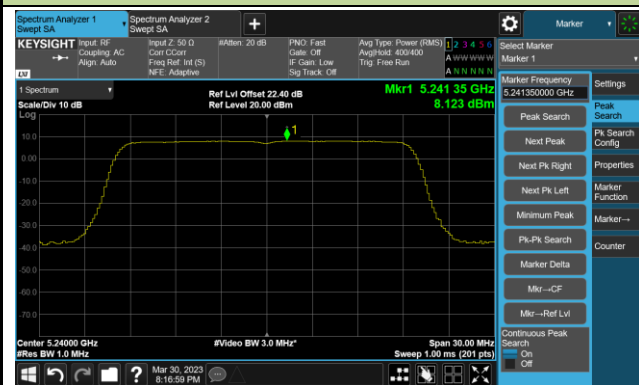

Channel 151 (5755MHz)

Channel 159 (5795MHz)

802.11ac-VHT80 Power Spectral Density- Ant 1

Channel 42 (5210MHz)

Channel 58 (5290MHz)

Channel 106 (5530MHz)

Channel 122 (5610MHz)

Channel 138 (5690MHz)

Channel 155 (5775MHz)

802.11ac-VHT160 Power Spectral Density- Ant 1

Channel 50 (5250MHz)

Channel 114 (5570MHz)

802.11ax-HE20 Power Spectral Density- Ant 1

Channel 36 (5180MHz)

Channel 44 (5220MHz)

Channel 48 (5240MHz)

Channel 52 (5260MHz)

Channel 60 (5300MHz)

Channel 64 (5320MHz)