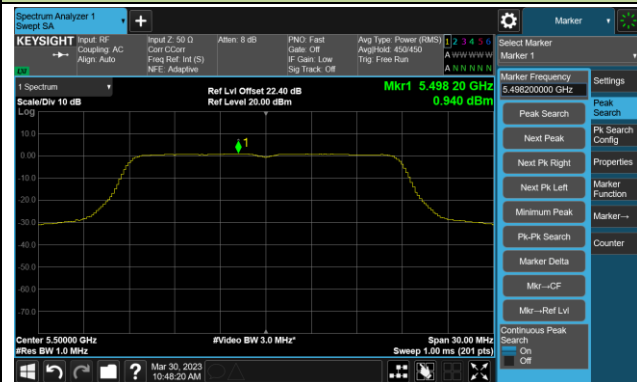

802.11a Power Spectral Density- Ant 1

Channel 36 (5180MHz)

Channel 44 (5220MHz)

Channel 48 (5240MHz)

Channel 52 (5260MHz)

Channel 60 (5300MHz)

Channel 64 (5320MHz)

802.11ac-VHT20 Power Spectral Density- Ant 1

Channel 36 (5180MHz)

Channel 44 (5220MHz)

Channel 48 (5240MHz)

Channel 52 (5260MHz)

Channel 60 (5300MHz)

Channel 64 (5320MHz)

802.11ac-VHT20 Power Spectral Density- Ant 1

Channel 100 (5500MHz)