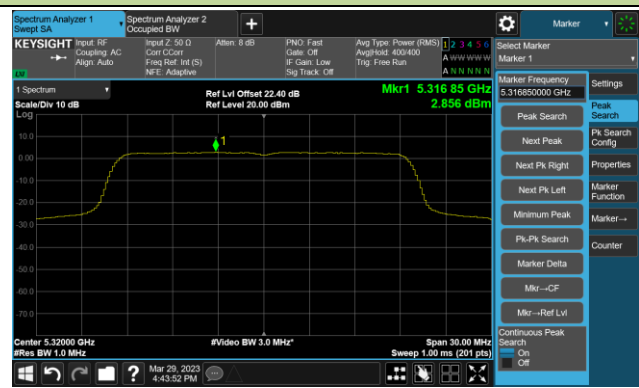

802.11ac-VHT160 Power Spectral Density- Ant 0

Channel 50 (5250MHz)

Channel 114 (5570MHz)

802.11ax-HE20 Power Spectral Density- Ant 0

Channel 36 (5180MHz)

Channel 44 (5220MHz)

Channel 48 (5240MHz)

Channel 52 (5260MHz)

Channel 60 (5300MHz)

Channel 64 (5320MHz)

802.11ax-HE20 Power Spectral Density- Ant 0

Channel 100 (5500MHz)

Channel 116 (5580MHz)

Channel 140 (5700MHz)

Channel 144(5720MHz)

Channel 149 (5745MHz)