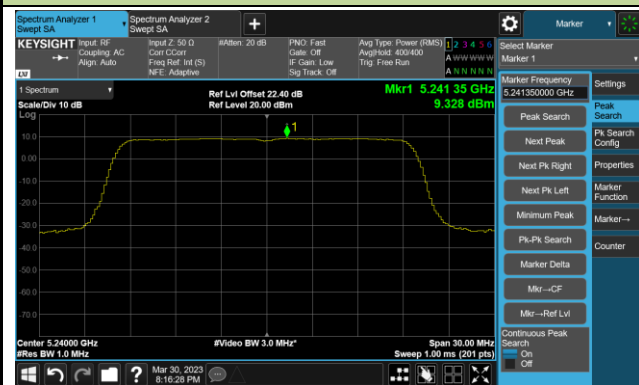

802.11ac-VHT160 Power Spectral Density- Ant 0

Channel 50 (5250MHz)

Channel 114 (5570MHz)

802.11ax-HE20 Power Spectral Density- Ant 0

Channel 36 (5180MHz)

Channel 44 (5220MHz)

Channel 48 (5240MHz)

Channel 52 (5260MHz)

Channel 60 (5300MHz)

Channel 64 (5320MHz)

802.11ax-HE20 Power Spectral Density- Ant 0

Channel 100 (5500MHz)

Channel 116 (5580MHz)

Channel 140 (5700MHz)

Channel 144(5720MHz)

Channel 149 (5745MHz)