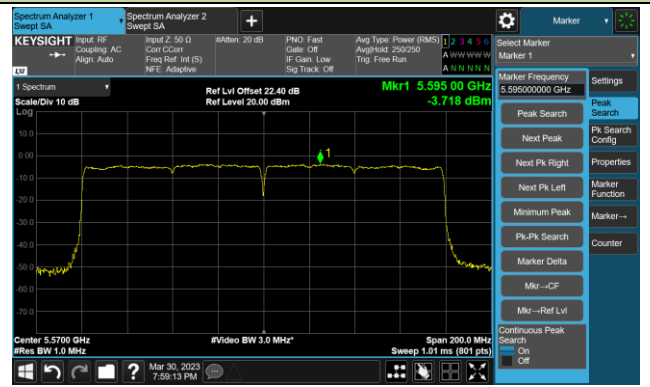

Channel 110 (5550MHz)

802.11ax-HE40 Power Spectral Density- Ant 0

Channel 134 (5670MHz)

Channel 142(5710MHz)

Channel 151 (5755MHz)

Channel 159 (5795MHz)

802.11ax-HE80 Power Spectral Density- Ant 0

Channel 42 (5210MHz)

Channel 58 (5290MHz)

Channel 106 (5530MHz)

Channel 122 (5610MHz)

Channel 138 (5690MHz)

Channel 155 (5775MHz)

802.11ax-HE160 Power Spectral Density- Ant 0

Channel 50 (5250MHz)

Channel 114 (5570MHz)

802.11a Power Spectral Density- Ant 1

Channel 36 (5180MHz)

Channel 44 (5220MHz)

Channel 48 (5240MHz)

Channel 52 (5260MHz)

Channel 60 (5300MHz)

Channel 64 (5320MHz)

802.11ac-VHT20 Power Spectral Density- Ant 1