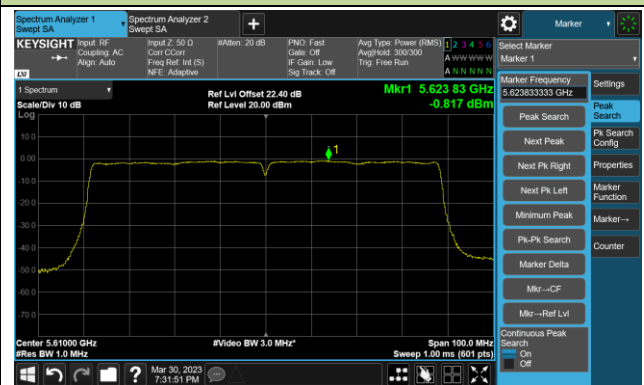

Channel 46 (5230MHz)

Channel 54 (5270MHz)

Channel 62 (5310MHz)

Channel 102 (5510MHz)

Channel 110 (5550MHz)

802.11ac-VHT40 Power Spectral Density- Ant 1

Channel 134 (5670MHz)

Channel 142(5710MHz)

Channel 151 (5755MHz)

Channel 159 (5795MHz)

802.11ac-VHT80 Power Spectral Density- Ant 1

Channel 42 (5210MHz)

Channel 58 (5290MHz)

Channel 106 (5530MHz)

Channel 122 (5610MHz)

Channel 138 (5690MHz)

Channel 155 (5775MHz)

802.11ac-VHT160 Power Spectral Density- Ant 1

Channel 50 (5250MHz)

Channel 114 (5570MHz)

802.11ax-HE20 Power Spectral Density- Ant 1

Channel 36 (5180MHz)

Channel 44 (5220MHz)

Channel 48 (5240MHz)