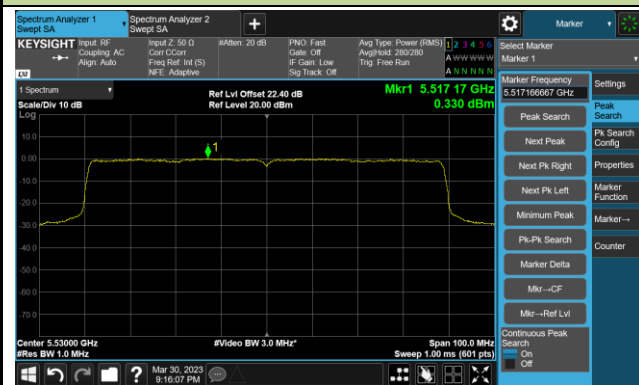

Channel 110 (5550MHz)

802.11ax-HE40 Power Spectral Density- Ant 0

Channel 134 (5670MHz)

Channel 142(5710MHz)

Channel 151 (5755MHz)

Channel 159 (5795MHz)

802.11ax-HE80 Power Spectral Density- Ant 0

Channel 42 (5210MHz)

Channel 58 (5290MHz)

Channel 106 (5530MHz)

Channel 122 (5610MHz)

Channel 138 (5690MHz)

Channel 155 (5775MHz)

802.11ax-HE160 Power Spectral Density- Ant 0

Channel 50 (5250MHz)

Channel 114 (5570MHz)