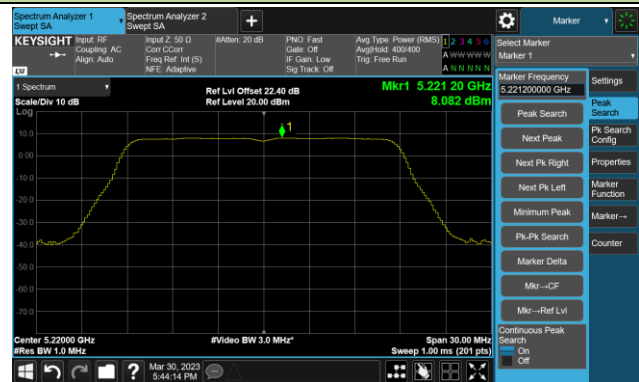

Channel 44 (5220MHz)