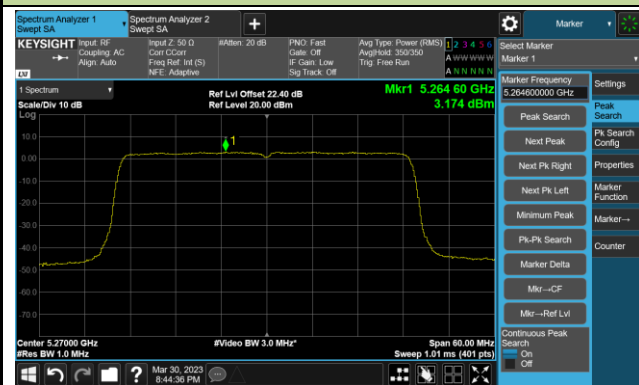

Channel 157 (5785MHz)

Channel 165 (5825MHz)

802.11ax-HE40 Power Spectral Density- Ant 0

Channel 38 (5190MHz)

Channel 46 (5230MHz)

Channel 54 (5270MHz)

Channel 62 (5310MHz)

Channel 102 (5510MHz)

Channel 110 (5550MHz)

802.11ax-HE40 Power Spectral Density- Ant 0

Channel 134 (5670MHz)

Channel 142(5710MHz)

Channel 151 (5755MHz)

Channel 159 (5795MHz)

802.11ax-HE80 Power Spectral Density- Ant 0

Channel 42 (5210MHz)