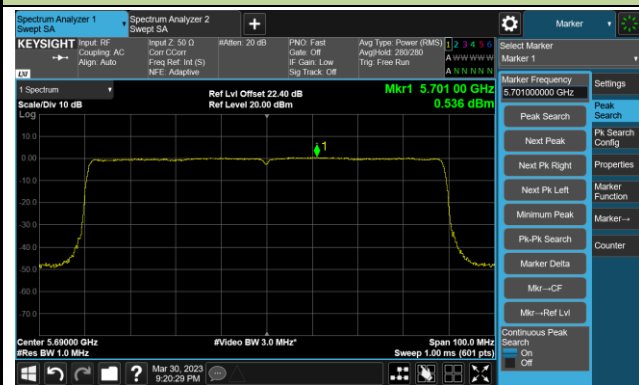

Channel 58 (5290MHz)

Channel 106 (5530MHz)

Channel 122 (5610MHz)

Channel 138 (5690MHz)

Channel 155 (5775MHz)

802.11ax-HE160 Power Spectral Density- Ant 0

Channel 50 (5250MHz)

Channel 114 (5570MHz)

802.11a Power Spectral Density- Ant 1

Channel 36 (5180MHz)

Channel 44 (5220MHz)

Channel 48 (5240MHz)

Channel 52 (5260MHz)

Channel 60 (5300MHz)

Channel 64 (5320MHz)

802.11ac-VHT20 Power Spectral Density- Ant 1