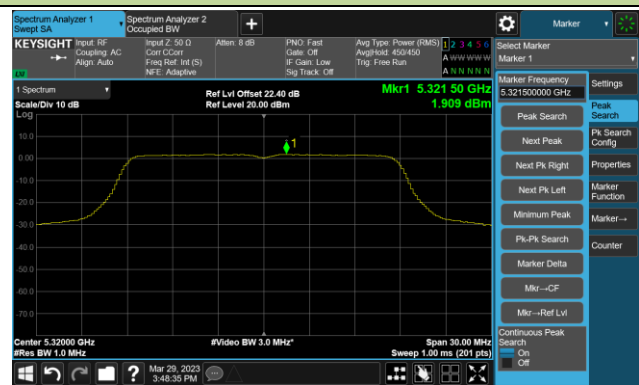

802.11a Power Spectral Density- Ant 1

Channel 36 (5180MHz)

Channel 44 (5220MHz)

Channel 48 (5240MHz)

Channel 52 (5260MHz)

Channel 60 (5300MHz)

Channel 64 (5320MHz)

802.11ac-VHT20 Power Spectral Density- Ant 1

Channel 36 (5180MHz)

Channel 44 (5220MHz)

Channel 48 (5240MHz)

Channel 52 (5260MHz)

Channel 60 (5300MHz)

Channel 64 (5320MHz)

802.11ac-VHT20 Power Spectral Density- Ant 1

Channel 100 (5500MHz)

Channel 116 (5580MHz)

Channel 140 (5700MHz)

Channel 144(5720MHz)

Channel 149 (5745MHz)

Channel 157 (5785MHz)

Channel 165 (5825MHz)

802.11ac-VHT40 Power Spectral Density- Ant 1

Channel 38 (5190MHz)