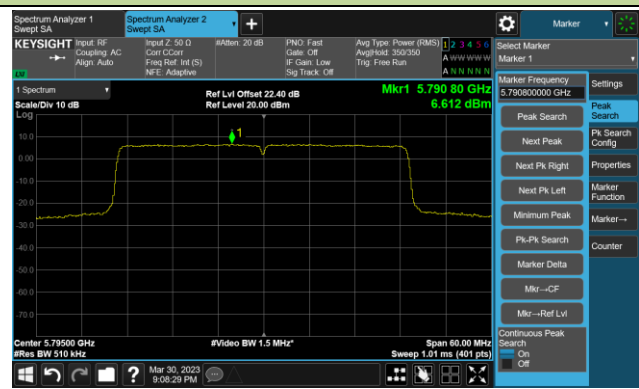

Channel 110 (5550MHz)

802.11ax-HE40 Power Spectral Density- Ant 0

Channel 134 (5670MHz)

Channel 142(5710MHz)

Channel 151 (5755MHz)

Channel 159 (5795MHz)

802.11ax-HE80 Power Spectral Density- Ant 0

Channel 42 (5210MHz)

Channel 58 (5290MHz)

Channel 106 (5530MHz)

Channel 122 (5610MHz)

Channel 138 (5690MHz)

Channel 155 (5775MHz)

802.11ax-HE160 Power Spectral Density- Ant 0

Channel 50 (5250MHz)

Channel 114 (5570MHz)