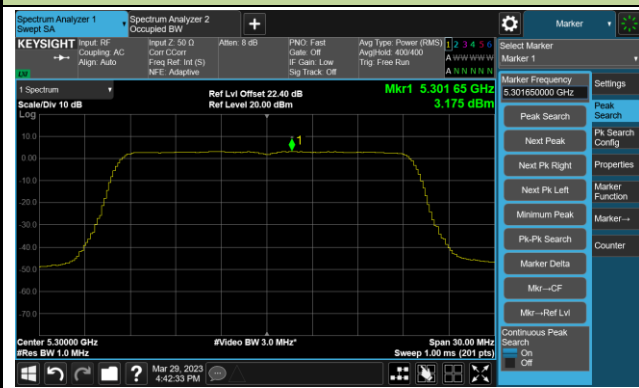

802.11ac-VHT160 Power Spectral Density- Ant 0

Channel 50 (5250MHz)

Channel 114 (5570MHz)

802.11ax-HE20 Power Spectral Density- Ant 0

Channel 36 (5180MHz)

Channel 44 (5220MHz)

Channel 48 (5240MHz)

Channel 52 (5260MHz)

Channel 60 (5300MHz)

Channel 64 (5320MHz)

802.11ax-HE20 Power Spectral Density- Ant 0

Channel 100 (5500MHz)

Channel 116 (5580MHz)

Channel 140 (5700MHz)

Channel 144(5720MHz)

Channel 149 (5745MHz)