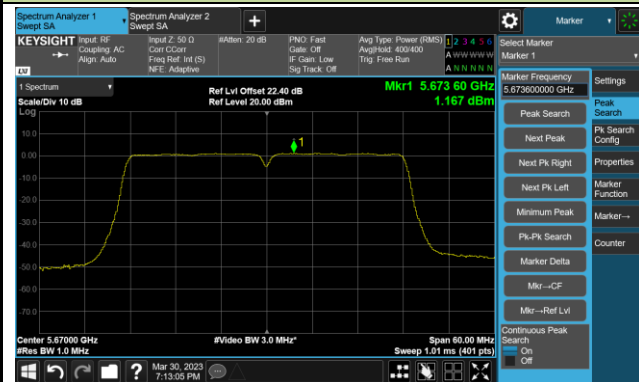

Channel 46 (5230MHz)

Channel 54 (5270MHz)

Channel 62 (5310MHz)

Channel 102 (5510MHz)

Channel 110 (5550MHz)

802.11ac-VHT40 Power Spectral Density- Ant 1

Channel 134 (5670MHz)

Channel 142(5710MHz)

Channel 151 (5755MHz)

Channel 159 (5795MHz)

802.11ac-VHT80 Power Spectral Density- Ant 1

Channel 42 (5210MHz)

Channel 58 (5290MHz)

Channel 106 (5530MHz)

Channel 122 (5610MHz)

Channel 138 (5690MHz)