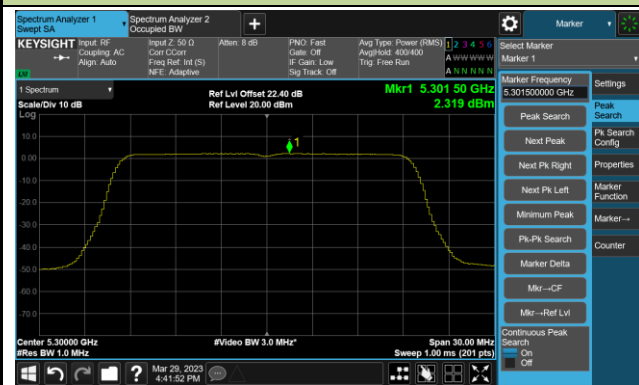

Channel 151 (5755MHz)

Channel 159 (5795MHz)

802.11ac-VHT80 Power Spectral Density- Ant 1

Channel 42 (5210MHz)

Channel 58 (5290MHz)

Channel 106 (5530MHz)

Channel 122 (5610MHz)

Channel 138 (5690MHz)

Channel 155 (5775MHz)

802.11ac-VHT160 Power Spectral Density- Ant 1

Channel 50 (5250MHz)

Channel 114 (5570MHz)

802.11ax-HE20 Power Spectral Density- Ant 1

Channel 36 (5180MHz)

Channel 44 (5220MHz)

Channel 48 (5240MHz)

Channel 52 (5260MHz)

Channel 60 (5300MHz)

Channel 64 (5320MHz)