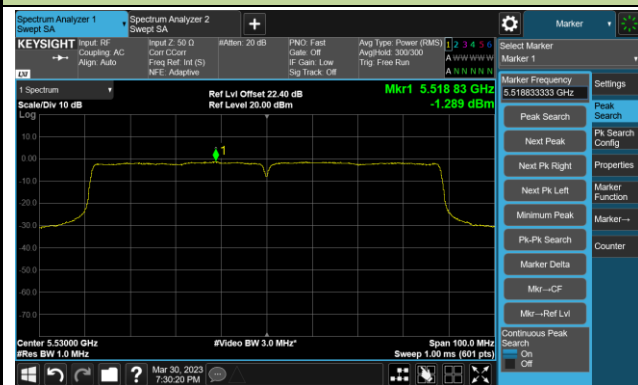

Channel 151 (5755MHz)

Channel 159 (5795MHz)

802.11ac-VHT80 Power Spectral Density- Ant 1

Channel 42 (5210MHz)

Channel 58 (5290MHz)

Channel 106 (5530MHz)

Channel 122 (5610MHz)

Channel 138 (5690MHz)

Channel 155 (5775MHz)

802.11ac-VHT160 Power Spectral Density- Ant 1

Channel 50 (5250MHz)

Channel 114 (5570MHz)

802.11ax-HE20 Power Spectral Density- Ant 1

Channel 36 (5180MHz)

Channel 44 (5220MHz)

Channel 48 (5240MHz)