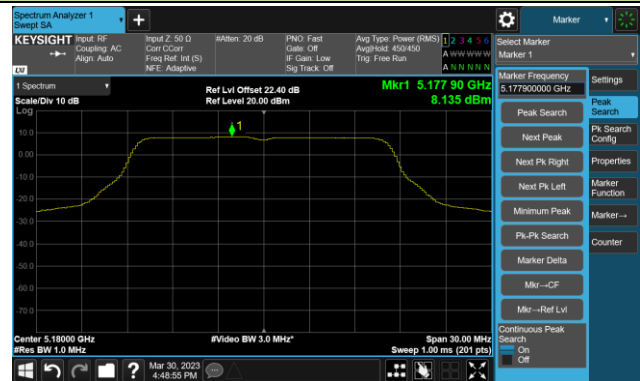

Channel 58 (5290MHz)

Channel 106 (5530MHz)

Channel 122 (5610MHz)

Channel 138 (5690MHz)

Channel 155 (5775MHz)

802.11ax-HE160 Power Spectral Density- Ant 0

Channel 50 (5250MHz)

Channel 114 (5570MHz)

802.11a Power Spectral Density- Ant 1

Channel 36 (5180MHz)

Channel 44 (5220MHz)

Channel 48 (5240MHz)

Channel 52 (5260MHz)

Channel 60 (5300MHz)

Channel 64 (5320MHz)

802.11ac-VHT20 Power Spectral Density- Ant 1