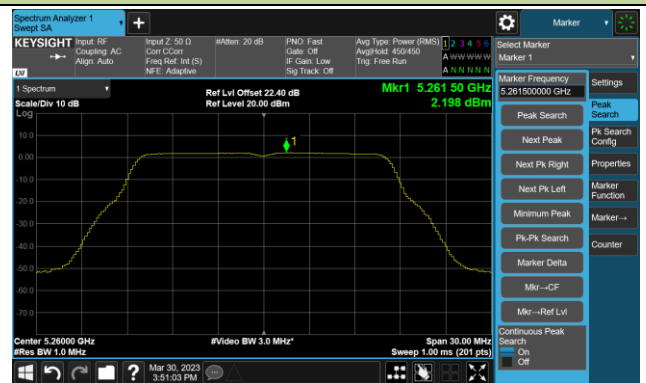

Channel 58 (5290MHz)

Channel 106 (5530MHz)

Channel 122 (5610MHz)

Channel 138 (5690MHz)

Channel 155 (5775MHz)

802.11ax-HE160 Power Spectral Density- Ant 0

Channel 50 (5250MHz)

Channel 114 (5570MHz)

802.11a Power Spectral Density- Ant 1

Channel 36 (5180MHz)

Channel 44 (5220MHz)

Channel 48 (5240MHz)

Channel 52 (5260MHz)

Channel 60 (5300MHz)

Channel 64 (5320MHz)

802.11ac-VHT20 Power Spectral Density- Ant 1

Channel 36 (5180MHz)

Channel 44 (5220MHz)

Channel 48 (5240MHz)

Channel 52 (5260MHz)

Channel 60 (5300MHz)

Channel 64 (5320MHz)

802.11ac-VHT20 Power Spectral Density- Ant 1

Channel 100 (5500MHz)