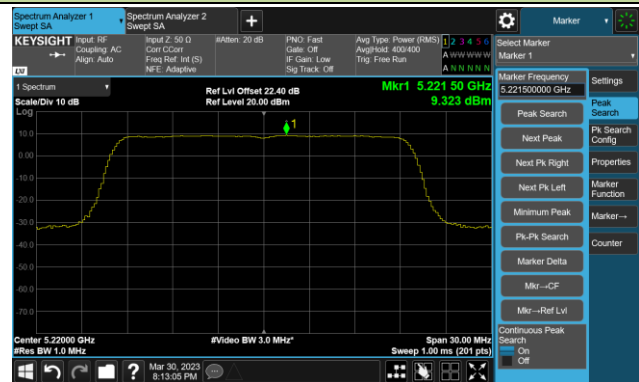

802.11ac-VHT160 Power Spectral Density- Ant 0

Channel 50 (5250MHz)

Channel 114 (5570MHz)

802.11ax-HE20 Power Spectral Density- Ant 0

Channel 36 (5180MHz)

Channel 44 (5220MHz)

Channel 48 (5240MHz)

Channel 52 (5260MHz)

Channel 60 (5300MHz)

Channel 64 (5320MHz)

802.11ax-HE20 Power Spectral Density- Ant 0

Channel 100 (5500MHz)

Channel 116 (5580MHz)

Channel 140 (5700MHz)

Channel 144(5720MHz)

Channel 149 (5745MHz)