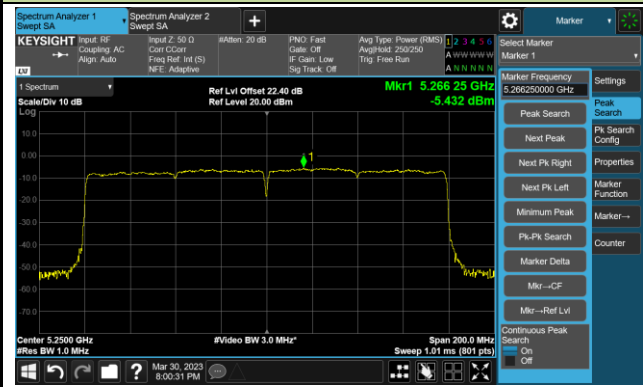

Channel 58 (5290MHz)

Channel 106 (5530MHz)

Channel 122 (5610MHz)

Channel 138 (5690MHz)

Channel 155 (5775MHz)

802.11ax-HE160 Power Spectral Density- Ant 0

Channel 50 (5250MHz)

Channel 114 (5570MHz)

802.11a Power Spectral Density- Ant 1

Channel 36 (5180MHz)

Channel 44 (5220MHz)

Channel 48 (5240MHz)

Channel 52 (5260MHz)

Channel 60 (5300MHz)

Channel 64 (5320MHz)

802.11ac-VHT20 Power Spectral Density- Ant 1