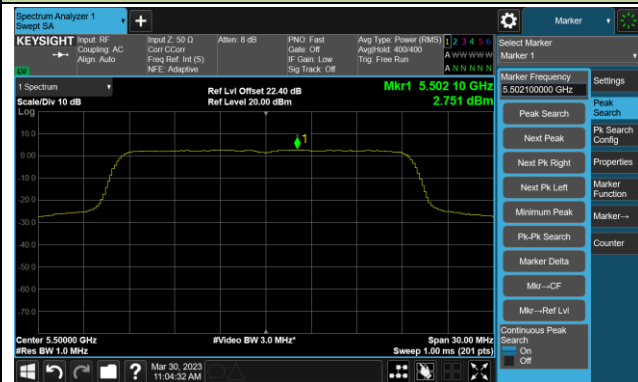

Channel 60 (5300MHz)

Channel 64 (5320MHz)

802.11ax-HE20 Power Spectral Density- Ant 0

Channel 100 (5500MHz)

Channel 116 (5580MHz)

Channel 140 (5700MHz)

Channel 144(5720MHz)

Channel 149 (5745MHz)

Channel 157 (5785MHz)

Channel 165 (5825MHz)

802.11ax-HE40 Power Spectral Density- Ant 0

Channel 38 (5190MHz)

Channel 46 (5230MHz)

Channel 54 (5270MHz)

Channel 62 (5310MHz)

Channel 102 (5510MHz)