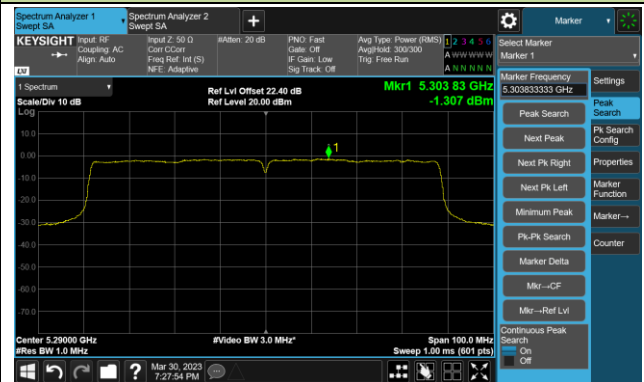

Channel 151 (5755MHz)

Channel 159 (5795MHz)

802.11ac-VHT80 Power Spectral Density- Ant 1

Channel 42 (5210MHz)

Channel 58 (5290MHz)

Channel 106 (5530MHz)

Channel 122 (5610MHz)

Channel 138 (5690MHz)

Channel 155 (5775MHz)

802.11ac-VHT160 Power Spectral Density- Ant 1

Channel 50 (5250MHz)

Channel 114 (5570MHz)

802.11ax-HE20 Power Spectral Density- Ant 1

Channel 36 (5180MHz)

Channel 44 (5220MHz)

Channel 48 (5240MHz)