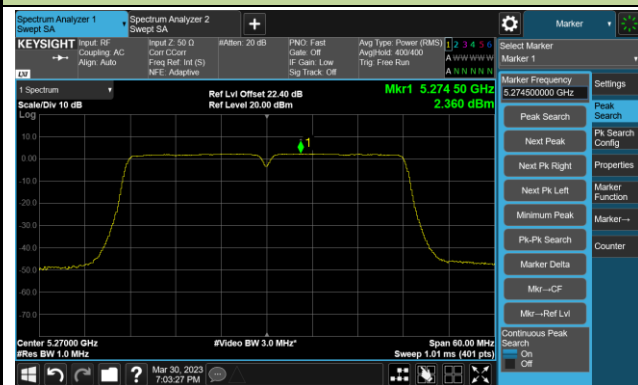

Channel 54 (5270MHz)