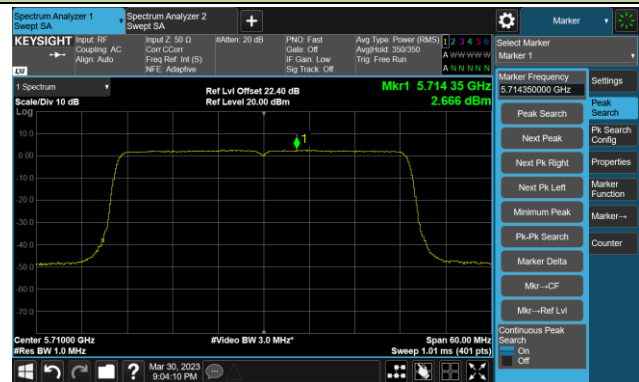

Channel 110 (5550MHz)

802.11ax-HE40 Power Spectral Density- Ant 0

Channel 134 (5670MHz)

Channel 142(5710MHz)

Channel 151 (5755MHz)

Channel 159 (5795MHz)

802.11ax-HE80 Power Spectral Density- Ant 0

Channel 42 (5210MHz)

Channel 58 (5290MHz)

Channel 106 (5530MHz)

Channel 122 (5610MHz)

Channel 138 (5690MHz)

Channel 155 (5775MHz)

802.11ax-HE160 Power Spectral Density- Ant 0

Channel 50 (5250MHz)

Channel 114 (5570MHz)