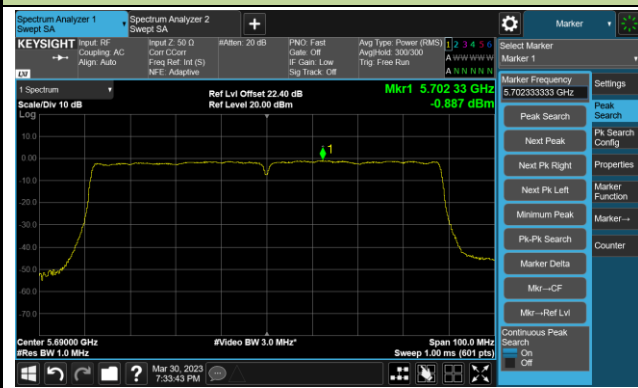

Channel 151 (5755MHz)

Channel 159 (5795MHz)

802.11ac-VHT80 Power Spectral Density- Ant 1

Channel 42 (5210MHz)

Channel 58 (5290MHz)

Channel 106 (5530MHz)

Channel 122 (5610MHz)

Channel 138 (5690MHz)

Channel 155 (5775MHz)

802.11ac-VHT160 Power Spectral Density- Ant 1

Channel 50 (5250MHz)

Channel 114 (5570MHz)

802.11ax-HE20 Power Spectral Density- Ant 1

Channel 36 (5180MHz)

Channel 44 (5220MHz)

Channel 48 (5240MHz)