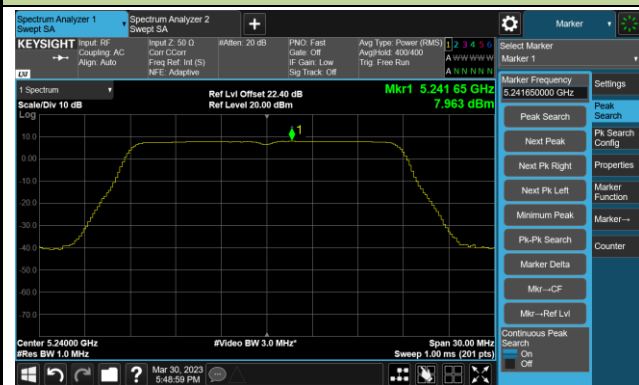

Channel 48 (5240MHz)