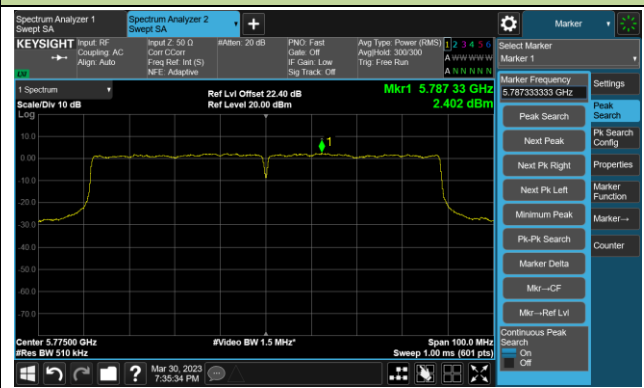

Channel 46 (5230MHz)

Channel 54 (5270MHz)

Channel 62 (5310MHz)

Channel 102 (5510MHz)

Channel 110 (5550MHz)

802.11ac-VHT40 Power Spectral Density- Ant 1

Channel 134 (5670MHz)

Channel 142(5710MHz)

Channel 151 (5755MHz)

Channel 159 (5795MHz)

802.11ac-VHT80 Power Spectral Density- Ant 1

Channel 42 (5210MHz)

Channel 58 (5290MHz)

Channel 106 (5530MHz)

Channel 122 (5610MHz)

Channel 138 (5690MHz)

Channel 155 (5775MHz)

802.11ac-VHT160 Power Spectral Density- Ant 1

Channel 50 (5250MHz)

Channel 114 (5570MHz)

802.11ax-HE20 Power Spectral Density- Ant 1

Channel 36 (5180MHz)

Channel 44 (5220MHz)

Channel 48 (5240MHz)