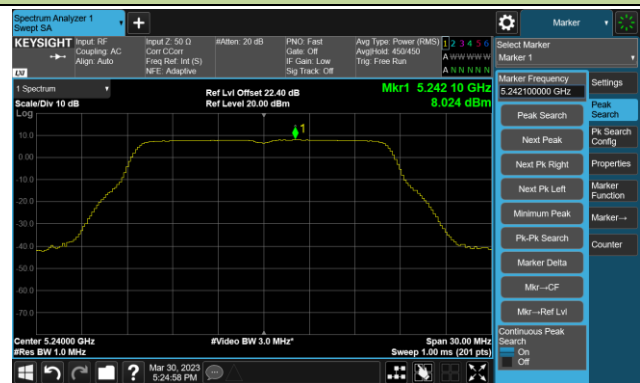

Channel 58 (5290MHz)

Channel 106 (5530MHz)

Channel 122 (5610MHz)

Channel 138 (5690MHz)

Channel 155 (5775MHz)

802.11ax-HE160 Power Spectral Density- Ant 0

Channel 50 (5250MHz)

Channel 114 (5570MHz)

802.11a Power Spectral Density- Ant 1

Channel 36 (5180MHz)

Channel 44 (5220MHz)

Channel 48 (5240MHz)

Channel 52 (5260MHz)

Channel 60 (5300MHz)

Channel 64 (5320MHz)

802.11ac-VHT20 Power Spectral Density- Ant 1

Channel 36 (5180MHz)

Channel 44 (5220MHz)

Channel 48 (5240MHz)

Channel 52 (5260MHz)

Channel 60 (5300MHz)

Channel 64 (5320MHz)

802.11ac-VHT20 Power Spectral Density- Ant 1

Channel 100 (5500MHz)