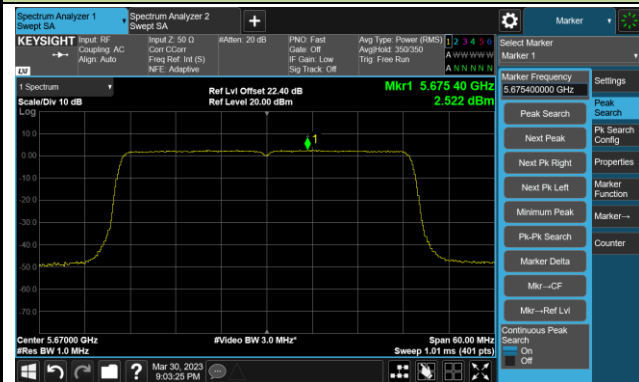

Channel 157 (5785MHz)

Channel 165 (5825MHz)

802.11ax-HE40 Power Spectral Density- Ant 0

Channel 38 (5190MHz)

Channel 46 (5230MHz)

Channel 54 (5270MHz)

Channel 62 (5310MHz)

Channel 102 (5510MHz)

Channel 110 (5550MHz)

802.11ax-HE40 Power Spectral Density- Ant 0

Channel 134 (5670MHz)

Channel 142(5710MHz)

Channel 151 (5755MHz)

Channel 159 (5795MHz)

802.11ax-HE80 Power Spectral Density- Ant 0

Channel 42 (5210MHz)