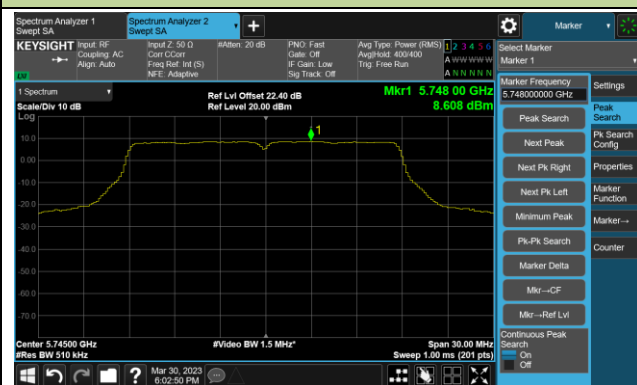

Channel 116 (5580MHz)

Channel 140 (5700MHz)

Channel 144(5720MHz)

Channel 149 (5745MHz)

Channel 157 (5785MHz)

Channel 165 (5825MHz)

802.11ac-VHT40 Power Spectral Density- Ant 1

Channel 38 (5190MHz)

Channel 46 (5230MHz)

Channel 54 (5270MHz)

Channel 62 (5310MHz)

Channel 102 (5510MHz)

Channel 110 (5550MHz)

802.11ac-VHT40 Power Spectral Density- Ant 1

Channel 134 (5670MHz)

Channel 142(5710MHz)