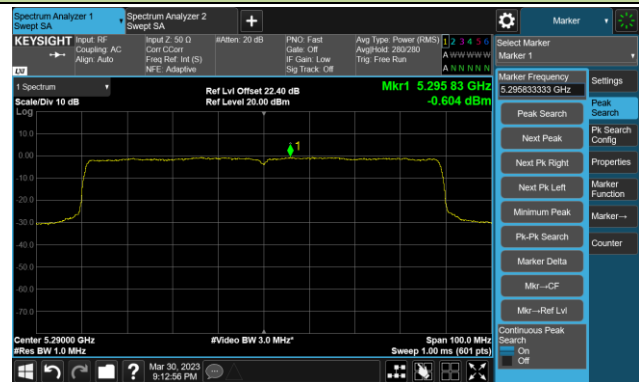

Channel 110 (5550MHz)

802.11ax-HE40 Power Spectral Density- Ant 0

Channel 134 (5670MHz)

Channel 142(5710MHz)

Channel 151 (5755MHz)

Channel 159 (5795MHz)

802.11ax-HE80 Power Spectral Density- Ant 0

Channel 42 (5210MHz)

Channel 58 (5290MHz)

Channel 106 (5530MHz)

Channel 122 (5610MHz)

Channel 138 (5690MHz)

Channel 155 (5775MHz)

802.11ax-HE160 Power Spectral Density- Ant 0

Channel 50 (5250MHz)

Channel 114 (5570MHz)