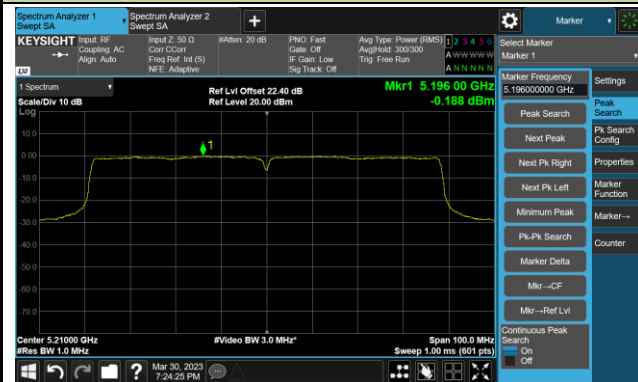

Channel 151 (5755MHz)

Channel 159 (5795MHz)

802.11ac-VHT80 Power Spectral Density- Ant 1

Channel 42 (5210MHz)

Channel 58 (5290MHz)

Channel 106 (5530MHz)

Channel 122 (5610MHz)

Channel 138 (5690MHz)

Channel 155 (5775MHz)

802.11ac-VHT160 Power Spectral Density- Ant 1

Channel 50 (5250MHz)

Channel 114 (5570MHz)

802.11ax-HE20 Power Spectral Density- Ant 1

Channel 36 (5180MHz)

Channel 44 (5220MHz)

Channel 48 (5240MHz)