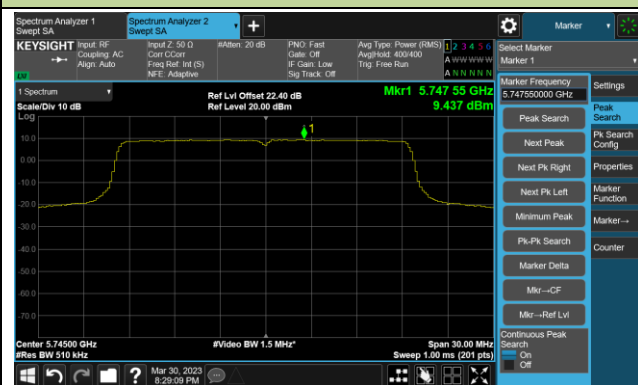

802.11ac-VHT160 Power Spectral Density- Ant 0

Channel 50 (5250MHz)

Channel 114 (5570MHz)

802.11ax-HE20 Power Spectral Density- Ant 0

Channel 36 (5180MHz)

Channel 44 (5220MHz)

Channel 48 (5240MHz)

Channel 52 (5260MHz)

Channel 60 (5300MHz)

Channel 64 (5320MHz)

802.11ax-HE20 Power Spectral Density- Ant 0

Channel 100 (5500MHz)

Channel 116 (5580MHz)

Channel 140 (5700MHz)

Channel 144(5720MHz)

Channel 149 (5745MHz)

Channel 157 (5785MHz)

Channel 165 (5825MHz)

802.11ax-HE40 Power Spectral Density- Ant 0

Channel 38 (5190MHz)

Channel 46 (5230MHz)

Channel 54 (5270MHz)

Channel 62 (5310MHz)

Channel 102 (5510MHz)