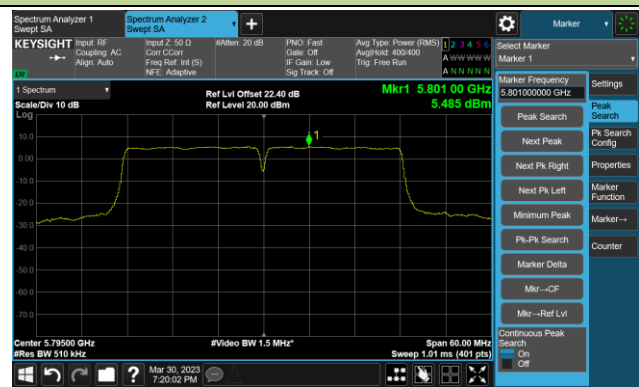

Channel 46 (5230MHz)

Channel 54 (5270MHz)

Channel 62 (5310MHz)

Channel 102 (5510MHz)

Channel 110 (5550MHz)

802.11ac-VHT40 Power Spectral Density- Ant 1

Channel 134 (5670MHz)

Channel 142(5710MHz)

Channel 151 (5755MHz)

Channel 159 (5795MHz)

802.11ac-VHT80 Power Spectral Density- Ant 1

Channel 42 (5210MHz)

Channel 58 (5290MHz)

Channel 106 (5530MHz)

Channel 122 (5610MHz)

Channel 138 (5690MHz)