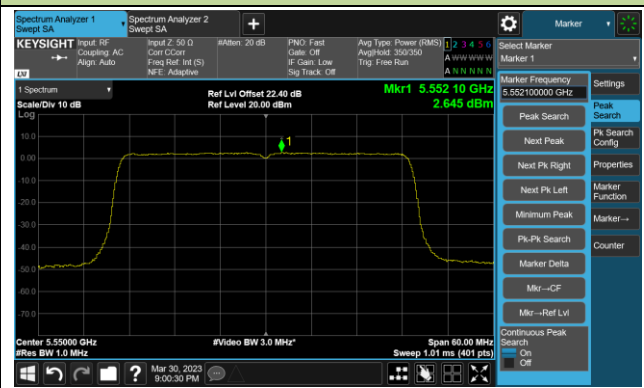

Channel 157 (5785MHz)

Channel 165 (5825MHz)

802.11ax-HE40 Power Spectral Density- Ant 0

Channel 38 (5190MHz)

Channel 46 (5230MHz)

Channel 54 (5270MHz)

Channel 62 (5310MHz)

Channel 102 (5510MHz)

Channel 110 (5550MHz)

802.11ax-HE40 Power Spectral Density- Ant 0

Channel 134 (5670MHz)

Channel 142(5710MHz)

Channel 151 (5755MHz)

Channel 159 (5795MHz)

802.11ax-HE80 Power Spectral Density- Ant 0

Channel 42 (5210MHz)