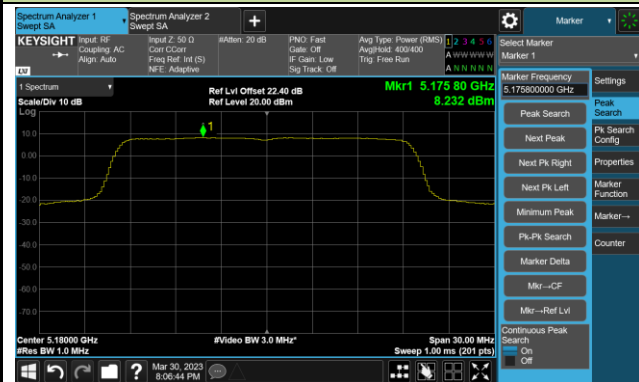

Channel 151 (5755MHz)

Channel 159 (5795MHz)

802.11ac-VHT80 Power Spectral Density- Ant 1

Channel 42 (5210MHz)

Channel 58 (5290MHz)

Channel 106 (5530MHz)

Channel 122 (5610MHz)

Channel 138 (5690MHz)

Channel 155 (5775MHz)

802.11ac-VHT160 Power Spectral Density- Ant 1

Channel 50 (5250MHz)

Channel 114 (5570MHz)

802.11ax-HE20 Power Spectral Density- Ant 1

Channel 36 (5180MHz)

Channel 44 (5220MHz)

Channel 48 (5240MHz)

Channel 52 (5260MHz)

Channel 60 (5300MHz)

Channel 64 (5320MHz)