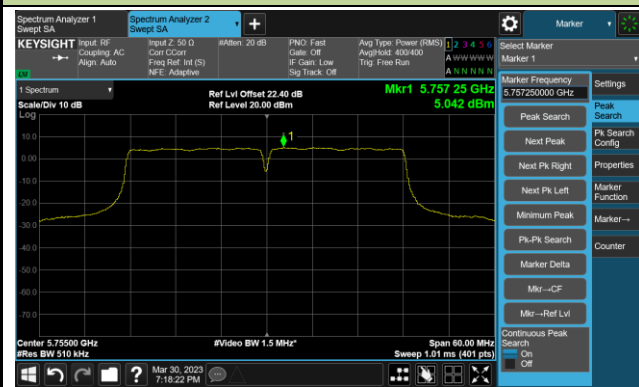

Channel 46 (5230MHz)

Channel 54 (5270MHz)

Channel 62 (5310MHz)

Channel 102 (5510MHz)

Channel 110 (5550MHz)

802.11ac-VHT40 Power Spectral Density- Ant 1

Channel 134 (5670MHz)

Channel 142(5710MHz)

Channel 151 (5755MHz)

Channel 159 (5795MHz)

802.11ac-VHT80 Power Spectral Density- Ant 1

Channel 42 (5210MHz)

Channel 58 (5290MHz)

Channel 106 (5530MHz)

Channel 122 (5610MHz)

Channel 138 (5690MHz)