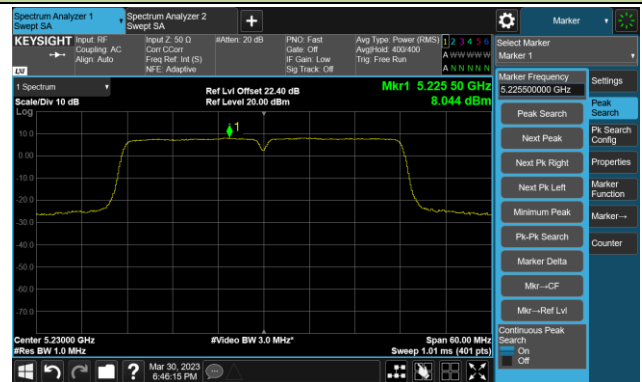

Channel 116 (5580MHz)

Channel 140 (5700MHz)

Channel 144(5720MHz)

Channel 149 (5745MHz)

Channel 157 (5785MHz)

Channel 165 (5825MHz)

802.11ac-VHT40 Power Spectral Density- Ant 1

Channel 38 (5190MHz)

Channel 46 (5230MHz)

Channel 54 (5270MHz)

Channel 62 (5310MHz)

Channel 102 (5510MHz)

Channel 110 (5550MHz)

802.11ac-VHT40 Power Spectral Density- Ant 1

Channel 134 (5670MHz)

Channel 142(5710MHz)