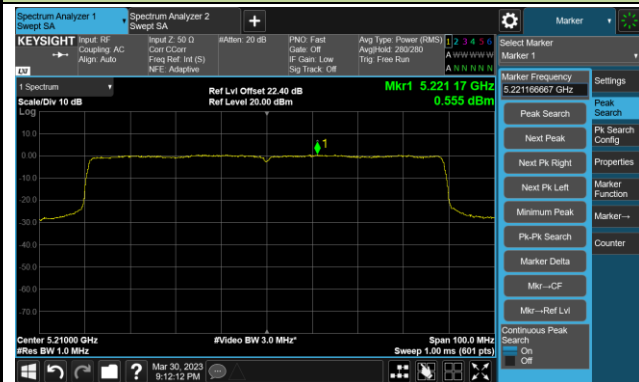

Channel 110 (5550MHz)

802.11ax-HE40 Power Spectral Density- Ant 0

Channel 134 (5670MHz)

Channel 142(5710MHz)

Channel 151 (5755MHz)

Channel 159 (5795MHz)

802.11ax-HE80 Power Spectral Density- Ant 0

Channel 42 (5210MHz)

Channel 58 (5290MHz)

Channel 106 (5530MHz)

Channel 122 (5610MHz)

Channel 138 (5690MHz)

Channel 155 (5775MHz)

802.11ax-HE160 Power Spectral Density- Ant 0

Channel 50 (5250MHz)

Channel 114 (5570MHz)