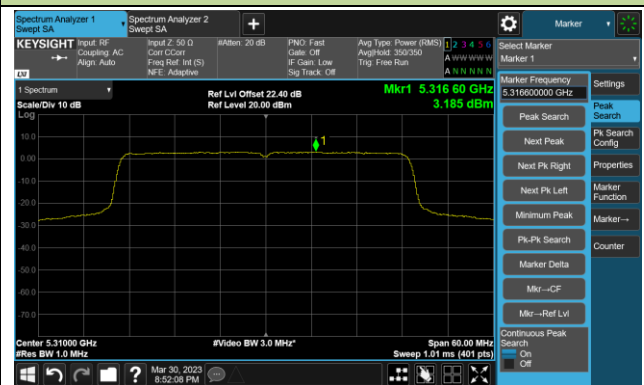

Channel 157 (5785MHz)

Channel 165 (5825MHz)

802.11ax-HE40 Power Spectral Density- Ant 0

Channel 38 (5190MHz)

Channel 46 (5230MHz)

Channel 54 (5270MHz)

Channel 62 (5310MHz)

Channel 102 (5510MHz)

Channel 110 (5550MHz)

802.11ax-HE40 Power Spectral Density- Ant 0

Channel 134 (5670MHz)

Channel 142(5710MHz)

Channel 151 (5755MHz)

Channel 159 (5795MHz)

802.11ax-HE80 Power Spectral Density- Ant 0

Channel 42 (5210MHz)