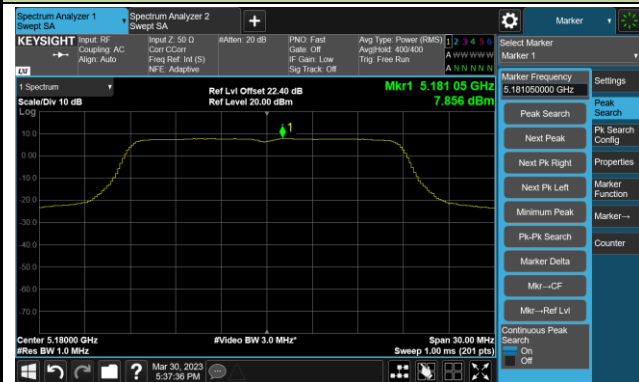

Channel 58 (5290MHz)

Channel 106 (5530MHz)

Channel 122 (5610MHz)

Channel 138 (5690MHz)

Channel 155 (5775MHz)

802.11ax-HE160 Power Spectral Density- Ant 0

Channel 50 (5250MHz)

Channel 114 (5570MHz)

802.11a Power Spectral Density- Ant 1

Channel 36 (5180MHz)

Channel 44 (5220MHz)

Channel 48 (5240MHz)

Channel 52 (5260MHz)

Channel 60 (5300MHz)

Channel 64 (5320MHz)

802.11ac-VHT20 Power Spectral Density- Ant 1

Channel 36 (5180MHz)

Channel 44 (5220MHz)

Channel 48 (5240MHz)

Channel 52 (5260MHz)

Channel 60 (5300MHz)

Channel 64 (5320MHz)

802.11ac-VHT20 Power Spectral Density- Ant 1

Channel 100 (5500MHz)