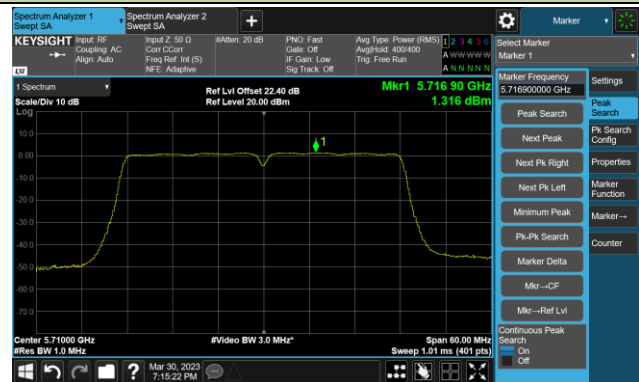

Channel 46 (5230MHz)

Channel 54 (5270MHz)

Channel 62 (5310MHz)

Channel 102 (5510MHz)

Channel 110 (5550MHz)

802.11ac-VHT40 Power Spectral Density- Ant 1

Channel 134 (5670MHz)

Channel 142(5710MHz)

Channel 151 (5755MHz)

Channel 159 (5795MHz)

802.11ac-VHT80 Power Spectral Density- Ant 1

Channel 42 (5210MHz)

Channel 58 (5290MHz)

Channel 106 (5530MHz)

Channel 122 (5610MHz)

Channel 138 (5690MHz)