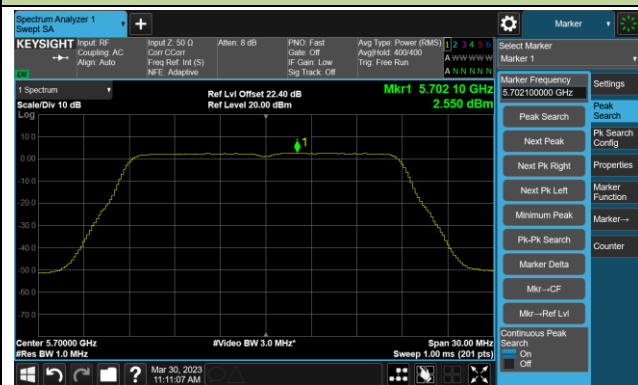

Channel 60 (5300MHz)

Channel 64 (5320MHz)

802.11ax-HE20 Power Spectral Density- Ant 0

Channel 100 (5500MHz)

Channel 116 (5580MHz)

Channel 140 (5700MHz)

Channel 144(5720MHz)

Channel 149 (5745MHz)

Channel 157 (5785MHz)

Channel 165 (5825MHz)

802.11ax-HE40 Power Spectral Density- Ant 0

Channel 38 (5190MHz)

Channel 46 (5230MHz)

Channel 54 (5270MHz)

Channel 62 (5310MHz)

Channel 102 (5510MHz)