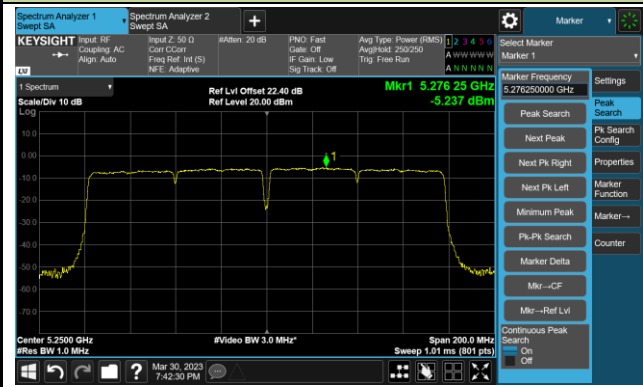

802.11ac-VHT160 Power Spectral Density- Ant 0

Channel 50 (5250MHz)

Channel 114 (5570MHz)

802.11ax-HE20 Power Spectral Density- Ant 0

Channel 36 (5180MHz)

Channel 44 (5220MHz)

Channel 48 (5240MHz)

Channel 52 (5260MHz)

Channel 60 (5300MHz)

Channel 64 (5320MHz)

802.11ax-HE20 Power Spectral Density- Ant 0

Channel 100 (5500MHz)

Channel 116 (5580MHz)

Channel 140 (5700MHz)

Channel 144(5720MHz)

Channel 149 (5745MHz)