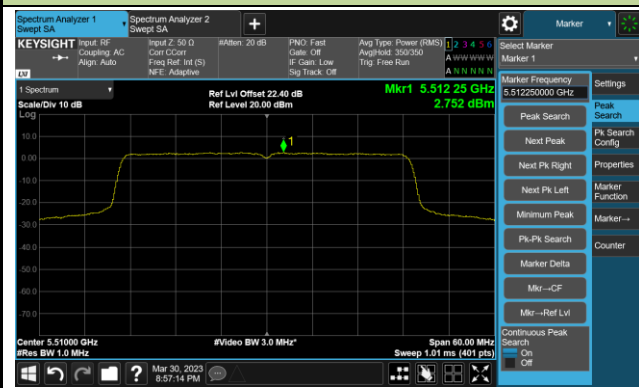

Channel 157 (5785MHz)

Channel 165 (5825MHz)

802.11ax-HE40 Power Spectral Density- Ant 0

Channel 38 (5190MHz)

Channel 46 (5230MHz)

Channel 54 (5270MHz)

Channel 62 (5310MHz)

Channel 102 (5510MHz)

Channel 110 (5550MHz)

802.11ax-HE40 Power Spectral Density- Ant 0

Channel 134 (5670MHz)

Channel 142(5710MHz)

Channel 151 (5755MHz)

Channel 159 (5795MHz)

802.11ax-HE80 Power Spectral Density- Ant 0

Channel 42 (5210MHz)