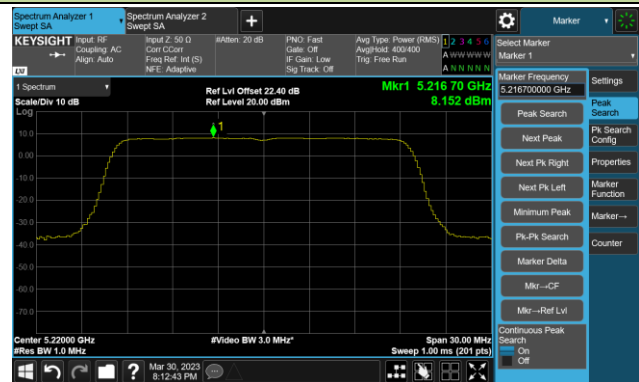

Channel 151 (5755MHz)

Channel 159 (5795MHz)

802.11ac-VHT80 Power Spectral Density- Ant 1

Channel 42 (5210MHz)

Channel 58 (5290MHz)

Channel 106 (5530MHz)

Channel 122 (5610MHz)

Channel 138 (5690MHz)

Channel 155 (5775MHz)

802.11ac-VHT160 Power Spectral Density- Ant 1

Channel 50 (5250MHz)

Channel 114 (5570MHz)

802.11ax-HE20 Power Spectral Density- Ant 1

Channel 36 (5180MHz)

Channel 44 (5220MHz)

Channel 48 (5240MHz)

Channel 52 (5260MHz)

Channel 60 (5300MHz)

Channel 64 (5320MHz)