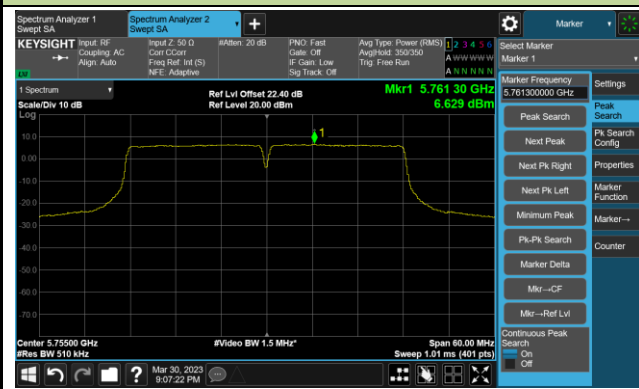

Channel 110 (5550MHz)

802.11ax-HE40 Power Spectral Density- Ant 0

Channel 134 (5670MHz)

Channel 142(5710MHz)

Channel 151 (5755MHz)

Channel 159 (5795MHz)

802.11ax-HE80 Power Spectral Density- Ant 0

Channel 42 (5210MHz)

Channel 58 (5290MHz)

Channel 106 (5530MHz)

Channel 122 (5610MHz)

Channel 138 (5690MHz)

Channel 155 (5775MHz)

802.11ax-HE160 Power Spectral Density- Ant 0

Channel 50 (5250MHz)

Channel 114 (5570MHz)