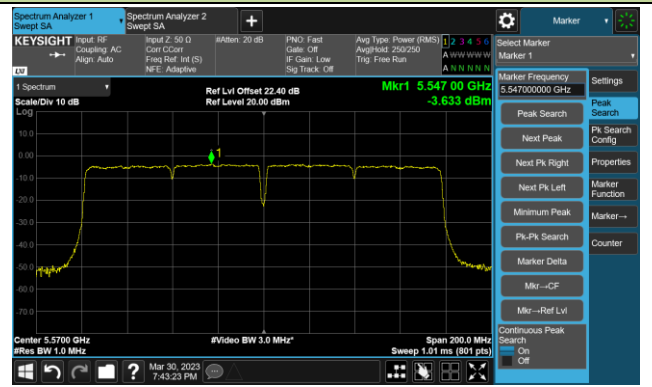

802.11ac-VHT160 Power Spectral Density- Ant 0

Channel 50 (5250MHz)

Channel 114 (5570MHz)

802.11ax-HE20 Power Spectral Density- Ant 0

Channel 36 (5180MHz)

Channel 44 (5220MHz)

Channel 48 (5240MHz)

Channel 52 (5260MHz)

Channel 60 (5300MHz)

Channel 64 (5320MHz)

802.11ax-HE20 Power Spectral Density- Ant 0

Channel 100 (5500MHz)

Channel 116 (5580MHz)

Channel 140 (5700MHz)

Channel 144(5720MHz)

Channel 149 (5745MHz)