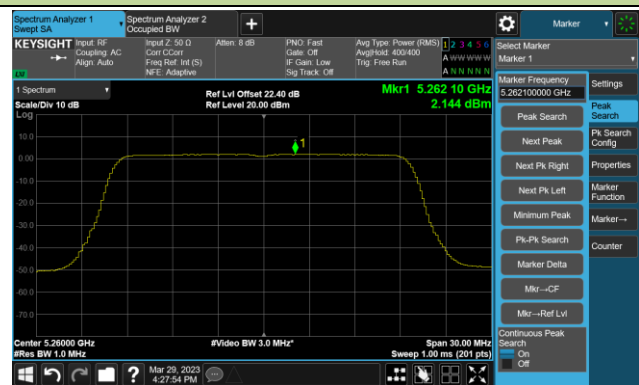

Channel 151 (5755MHz)

Channel 159 (5795MHz)

802.11ac-VHT80 Power Spectral Density- Ant 1

Channel 42 (5210MHz)

Channel 58 (5290MHz)

Channel 106 (5530MHz)

Channel 122 (5610MHz)

Channel 138 (5690MHz)

Channel 155 (5775MHz)

802.11ac-VHT160 Power Spectral Density- Ant 1

Channel 50 (5250MHz)

Channel 114 (5570MHz)

802.11ax-HE20 Power Spectral Density- Ant 1

Channel 36 (5180MHz)

Channel 44 (5220MHz)

Channel 48 (5240MHz)

Channel 52 (5260MHz)

Channel 60 (5300MHz)

Channel 64 (5320MHz)