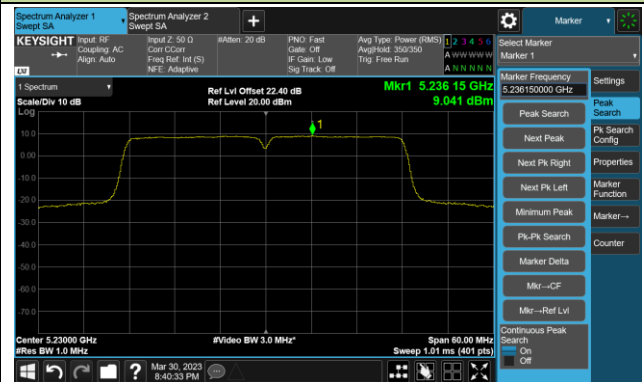

Channel 157 (5785MHz)

Channel 165 (5825MHz)

802.11ax-HE40 Power Spectral Density- Ant 0

Channel 38 (5190MHz)

Channel 46 (5230MHz)

Channel 54 (5270MHz)

Channel 62 (5310MHz)

Channel 102 (5510MHz)

Channel 110 (5550MHz)

802.11ax-HE40 Power Spectral Density- Ant 0

Channel 134 (5670MHz)

Channel 142(5710MHz)

Channel 151 (5755MHz)

Channel 159 (5795MHz)

802.11ax-HE80 Power Spectral Density- Ant 0

Channel 42 (5210MHz)