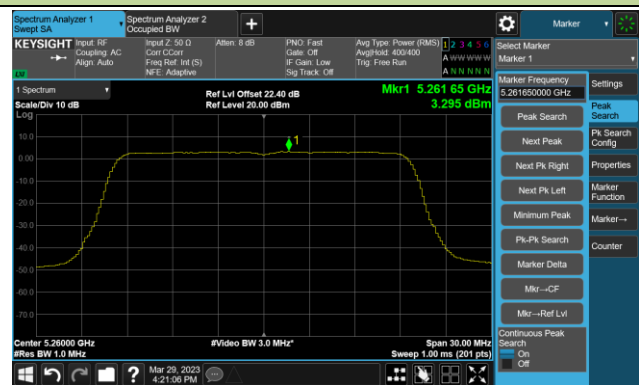

802.11ac-VHT160 Power Spectral Density- Ant 0

Channel 50 (5250MHz)

Channel 114 (5570MHz)

802.11ax-HE20 Power Spectral Density- Ant 0

Channel 36 (5180MHz)

Channel 44 (5220MHz)

Channel 48 (5240MHz)

Channel 52 (5260MHz)

Channel 60 (5300MHz)

Channel 64 (5320MHz)

802.11ax-HE20 Power Spectral Density- Ant 0

Channel 100 (5500MHz)

Channel 116 (5580MHz)

Channel 140 (5700MHz)

Channel 144(5720MHz)

Channel 149 (5745MHz)