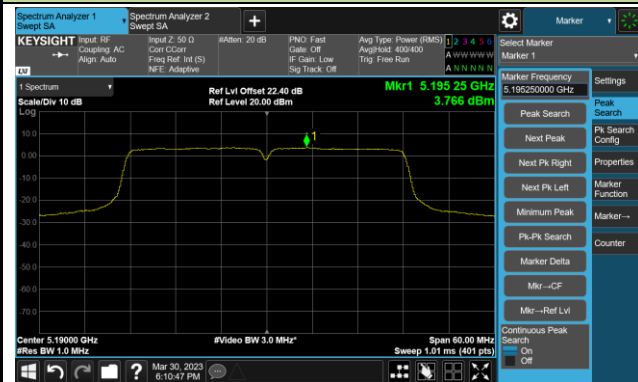

Channel 116 (5580MHz)

Channel 140 (5700MHz)

Channel 144(5720MHz)

Channel 149 (5745MHz)

Channel 157 (5785MHz)

Channel 165 (5825MHz)

802.11ac-VHT40 Power Spectral Density- Ant 1

Channel 38 (5190MHz)

Channel 46 (5230MHz)

Channel 54 (5270MHz)

Channel 62 (5310MHz)

Channel 102 (5510MHz)

Channel 110 (5550MHz)

802.11ac-VHT40 Power Spectral Density- Ant 1

Channel 134 (5670MHz)

Channel 142(5710MHz)