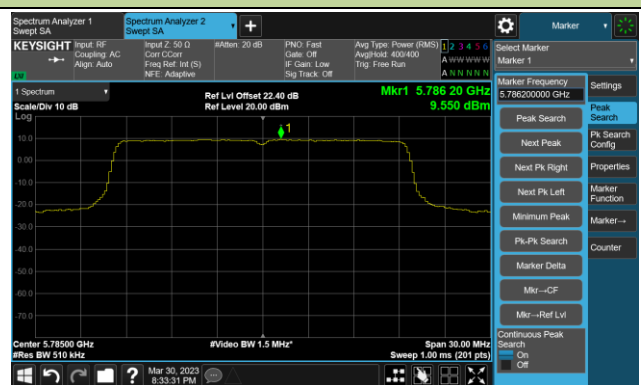

802.11ac-VHT160 Power Spectral Density- Ant 0

Channel 50 (5250MHz)

Channel 114 (5570MHz)

802.11ax-HE20 Power Spectral Density- Ant 0

Channel 36 (5180MHz)

Channel 44 (5220MHz)

Channel 48 (5240MHz)

Channel 52 (5260MHz)

Channel 60 (5300MHz)

Channel 64 (5320MHz)

802.11ax-HE20 Power Spectral Density- Ant 0

Channel 100 (5500MHz)

Channel 116 (5580MHz)

Channel 140 (5700MHz)

Channel 144(5720MHz)

Channel 149 (5745MHz)

Channel 157 (5785MHz)

Channel 165 (5825MHz)

802.11ax-HE40 Power Spectral Density- Ant 0

Channel 38 (5190MHz)

Channel 46 (5230MHz)

Channel 54 (5270MHz)

Channel 62 (5310MHz)

Channel 102 (5510MHz)