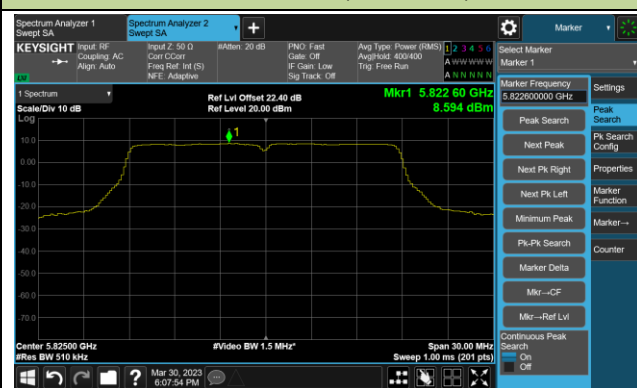

Channel 36 (5180MHz)

Channel 44 (5220MHz)

Channel 48 (5240MHz)

Channel 52 (5260MHz)

Channel 60 (5300MHz)

Channel 64 (5320MHz)

802.11ac-VHT20 Power Spectral Density- Ant 1

Channel 100 (5500MHz)

Channel 116 (5580MHz)

Channel 140 (5700MHz)

Channel 144(5720MHz)

Channel 149 (5745MHz)

Channel 157 (5785MHz)

Channel 165 (5825MHz)

802.11ac-VHT40 Power Spectral Density- Ant 1

Channel 38 (5190MHz)

Channel 46 (5230MHz)

Channel 54 (5270MHz)

Channel 62 (5310MHz)

Channel 102 (5510MHz)

Channel 110 (5550MHz)

802.11ac-VHT40 Power Spectral Density- Ant 1

Channel 134 (5670MHz)

Channel 142(5710MHz)