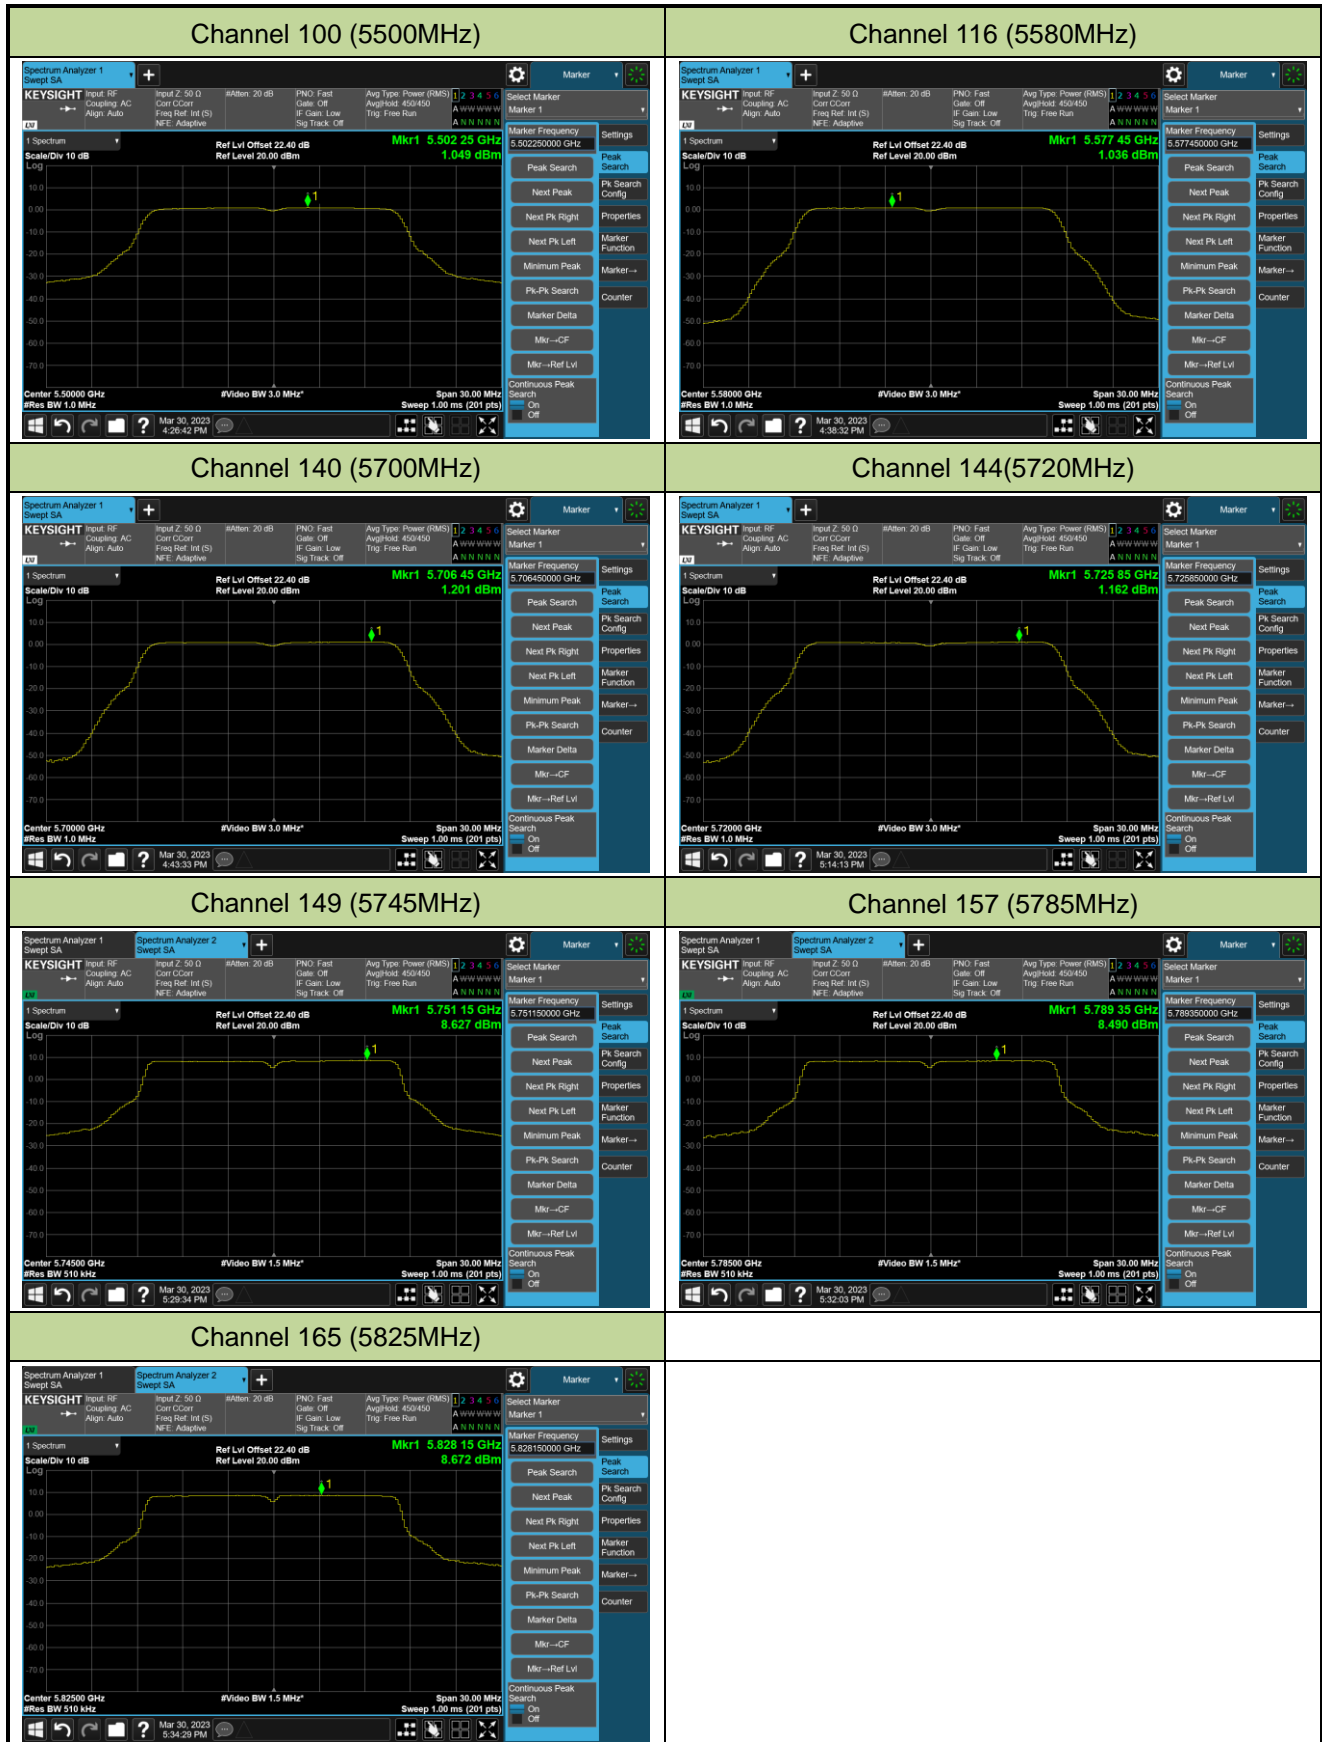

802.11ac-VHT160 Power Spectral Density- Ant 0

Channel 50 (5250MHz)

Channel 114 (5570MHz)

802.11ax-HE20 Power Spectral Density- Ant 0

Channel 36 (5180MHz)

Channel 44 (5220MHz)

Channel 48 (5240MHz)

Channel 52 (5260MHz)

Channel 58 (5290MHz)

Channel 106 (5530MHz)

Channel 122 (5610MHz)

Channel 138 (5690MHz)

Channel 155 (5775MHz)

802.11ax-HE160 Power Spectral Density- Ant 0

Channel 50 (5250MHz)

Channel 114 (5570MHz)

802.11a Power Spectral Density- Ant 1

Channel 36 (5180MHz)

Channel 44 (5220MHz)

Channel 48 (5240MHz)

Channel 52 (5260MHz)

Channel 60 (5300MHz)

Channel 64 (5320MHz)

802.11ac-VHT20 Power Spectral Density- Ant 1

Channel 36 (5180MHz)

Channel 44 (5220MHz)

Channel 48 (5240MHz)

Channel 52 (5260MHz)

Channel 60 (5300MHz)

Channel 64 (5320MHz)

802.11ac-VHT20 Power Spectral Density- Ant 1

Channel 100 (5500MHz)