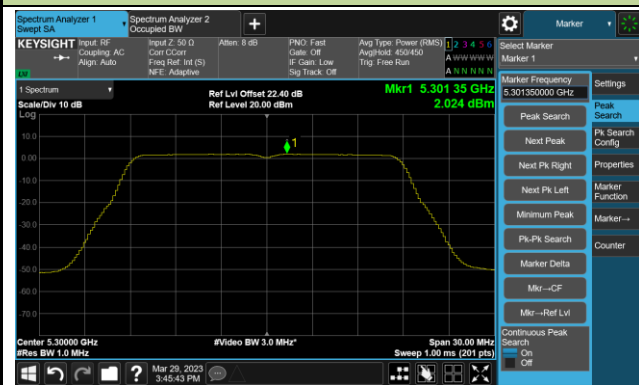

802.11a Power Spectral Density- Ant 1

Channel 36 (5180MHz)

Channel 44 (5220MHz)

Channel 48 (5240MHz)

Channel 52 (5260MHz)

Channel 60 (5300MHz)

Channel 64 (5320MHz)

802.11ac-VHT20 Power Spectral Density- Ant 1

Channel 36 (5180MHz)

Channel 44 (5220MHz)

Channel 48 (5240MHz)

Channel 52 (5260MHz)

Channel 60 (5300MHz)

Channel 64 (5320MHz)

802.11ac-VHT20 Power Spectral Density- Ant 1

Channel 100 (5500MHz)