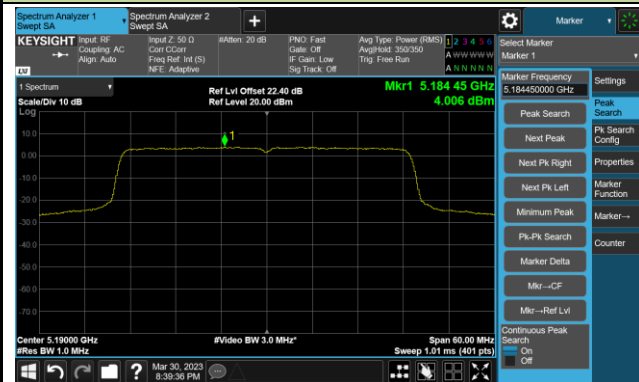

Channel 157 (5785MHz)

Channel 165 (5825MHz)

802.11ax-HE40 Power Spectral Density- Ant 0

Channel 38 (5190MHz)

Channel 46 (5230MHz)

Channel 54 (5270MHz)

Channel 62 (5310MHz)

Channel 102 (5510MHz)

Channel 110 (5550MHz)

802.11ax-HE40 Power Spectral Density- Ant 0

Channel 134 (5670MHz)

Channel 142(5710MHz)

Channel 151 (5755MHz)

Channel 159 (5795MHz)

802.11ax-HE80 Power Spectral Density- Ant 0

Channel 42 (5210MHz)