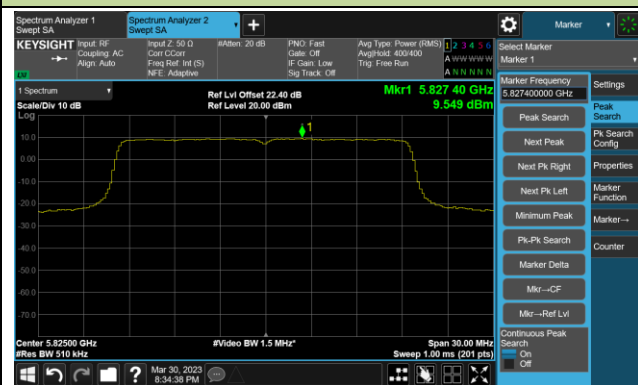

Channel 60 (5300MHz)

Channel 64 (5320MHz)

802.11ax-HE20 Power Spectral Density- Ant 0

Channel 100 (5500MHz)

Channel 116 (5580MHz)

Channel 140 (5700MHz)

Channel 144(5720MHz)

Channel 149 (5745MHz)

Channel 157 (5785MHz)

Channel 165 (5825MHz)

802.11ax-HE40 Power Spectral Density- Ant 0

Channel 38 (5190MHz)

Channel 46 (5230MHz)

Channel 54 (5270MHz)

Channel 62 (5310MHz)

Channel 102 (5510MHz)