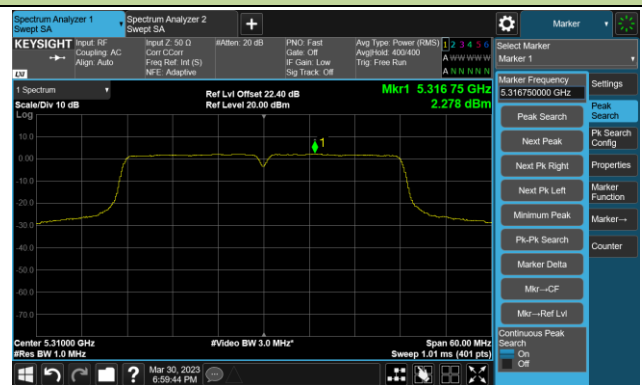

Channel 116 (5580MHz)

Channel 140 (5700MHz)

Channel 144(5720MHz)

Channel 149 (5745MHz)

Channel 157 (5785MHz)

Channel 165 (5825MHz)

802.11ac-VHT40 Power Spectral Density- Ant 1

Channel 38 (5190MHz)

Channel 46 (5230MHz)

Channel 54 (5270MHz)

Channel 62 (5310MHz)

Channel 102 (5510MHz)

Channel 110 (5550MHz)

802.11ac-VHT40 Power Spectral Density- Ant 1

Channel 134 (5670MHz)

Channel 142(5710MHz)