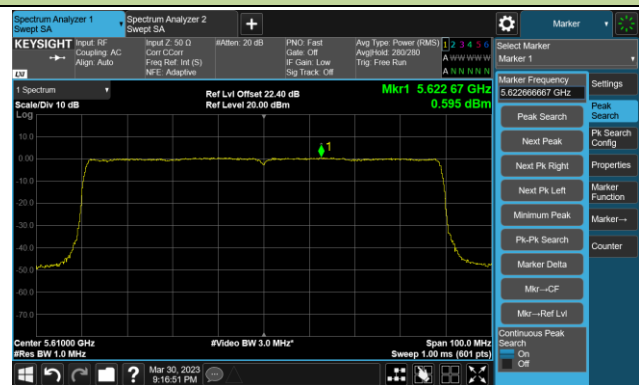

Channel 110 (5550MHz)

802.11ax-HE40 Power Spectral Density- Ant 0

Channel 134 (5670MHz)

Channel 142(5710MHz)

Channel 151 (5755MHz)

Channel 159 (5795MHz)

802.11ax-HE80 Power Spectral Density- Ant 0

Channel 42 (5210MHz)

Channel 58 (5290MHz)

Channel 106 (5530MHz)

Channel 122 (5610MHz)

Channel 138 (5690MHz)

Channel 155 (5775MHz)

802.11ax-HE160 Power Spectral Density- Ant 0

Channel 50 (5250MHz)

Channel 114 (5570MHz)