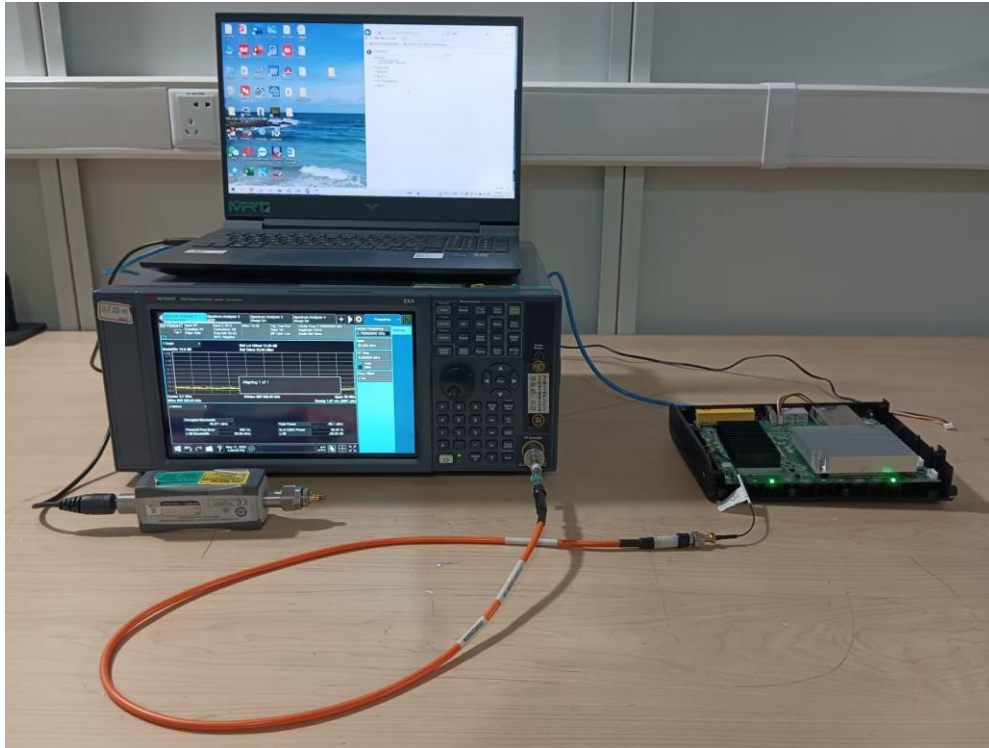

## Test Setup Photo

Description: Front View of Conducted Emission Test Setup for Power Port

Description: Back View of Conducted Emission Test Setup for Power Port

Description: Radiated Spurious Emission Test Setup for Below 1GHz

Description: Radiated Spurious Emission Test Setup for Above 1GHz

Description: Conducted Test Setup

Description: DFS Test Setup