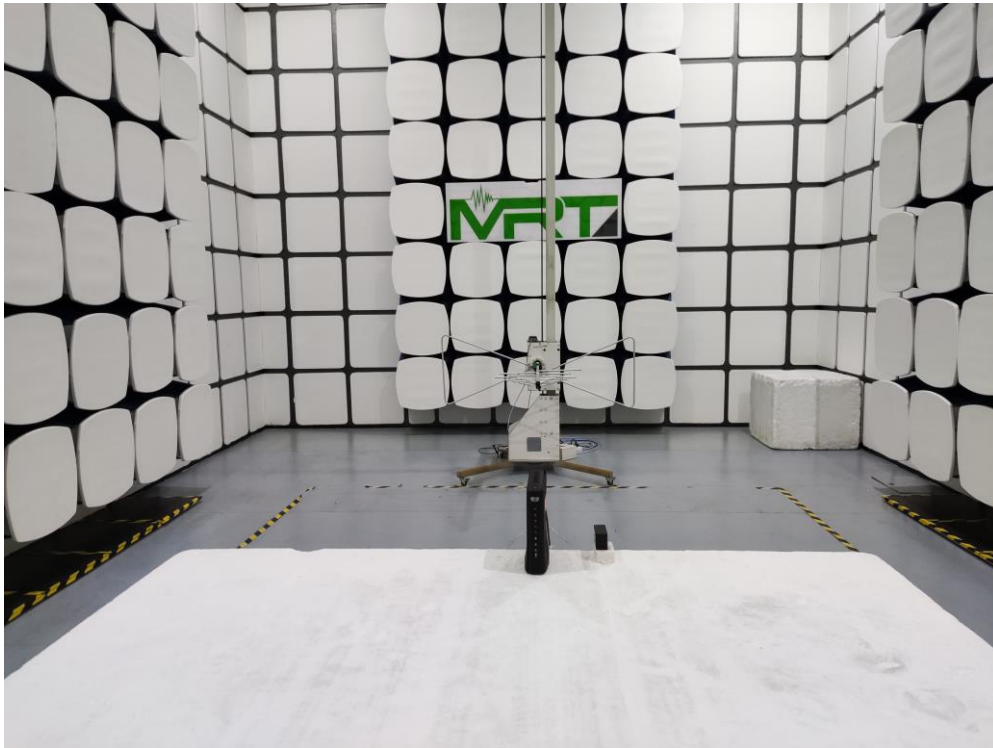

## Test Setup Photo

Description: Front View of Conducted Emission Test Setup for Power Port

Description: Back View of Conducted Emission Test Setup for Power Port

Description: Radiated Spurious Emission Test Setup for Below 1GHz

Description: Radiated Spurious Emission Test Setup for Above 1GHz

Description: Conducted Test Setup

Description: DFS Test Setup