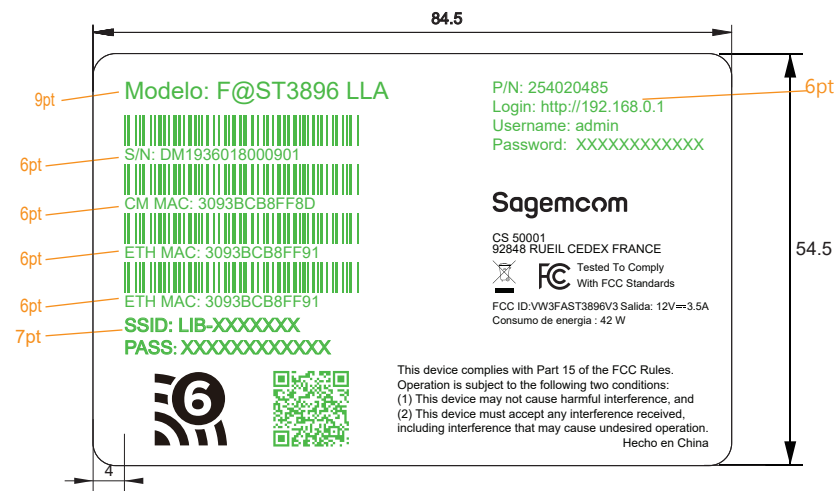

F@ST3896 LLA

Product LABEL

Printing position for factory
工廠印刷位置
Printing color: Black C
Font: Arial

GIFT BOX LABEL: 1510-3C48000

PALLET LABEL

CARTON LABEL 1510-1WNW000 : 101.6*152.4MM

WIFI LABEL : 1510-353J000