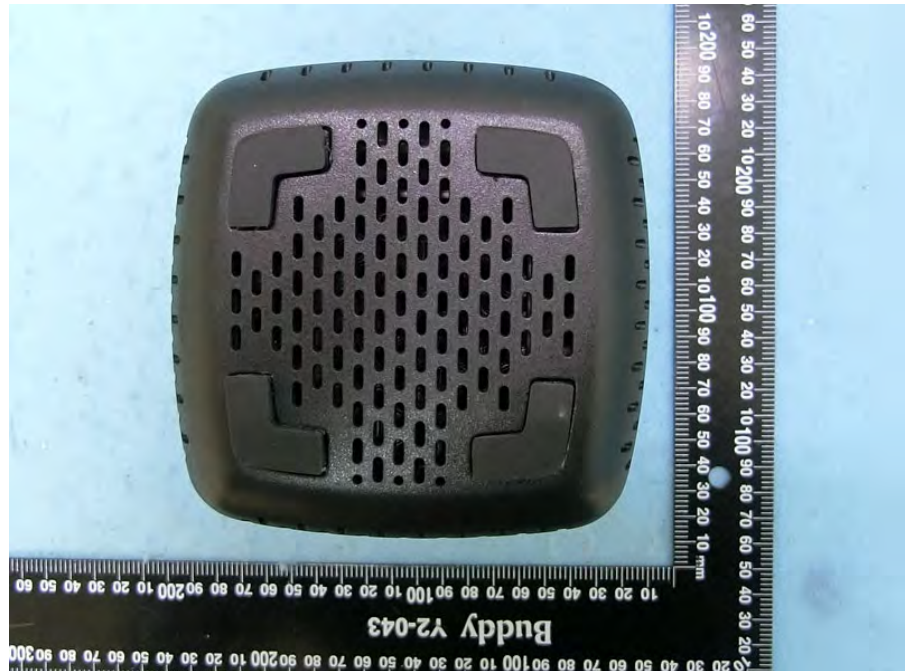

Brand Name: SAGEMCOM Model Name: FAST 287

Adapter