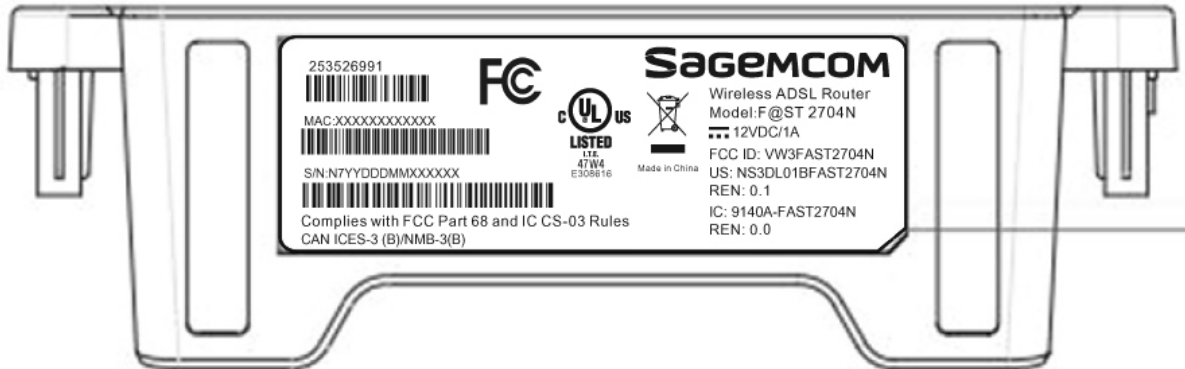

Wireless Network(SSID): xxxxxxxx
Network/Security Key:yyyyyyyyy
Serial #:XXXXXXXXXXXXX

This device complies with Part 15 and Part 68 of the FCC Rules.
Operation is subject to the following two conditions: (1) this device may not cause harmful interference, and (2) this device must accept any interference received, including interference that may cause undesired operation.

253526991
MAC:XXXXXXXXXXXXX
S/N:N7YDDMMXXXXXX
Complies with FCC Part 68 and IC CS-03 Rules
CAN ICES-3 (B)/NMB-3(B)

FCC

UL LISTED
12VDC/1A
E308616
Made in China

SAGEMCOM

Wireless ADSL Router
Model:F@ST 2704N
FCC ID: VW3FAST2704N
US: NS3DL01BFAST2704N
REN: 0.1
IC: 9140A-FAST2704N
REN: 0.0