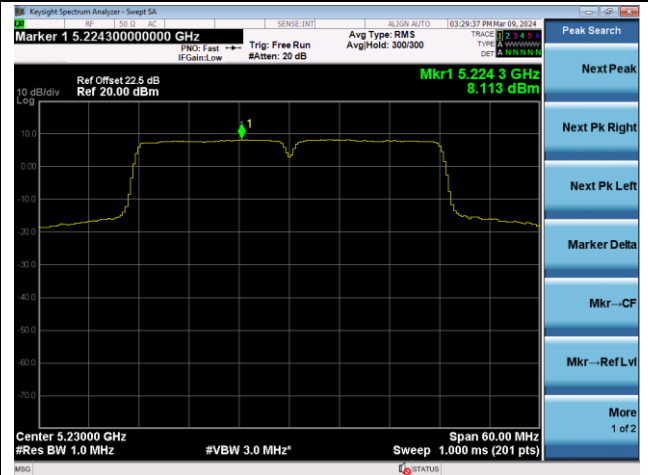

Channel 157 (5785MHz)

802.11ac-VHT20 Power Spectral Density - Ant 3

Channel 165 (5825MHz)

802.11ac-VHT40 Power Spectral Density - Ant 3

Channel 38 (5190MHz)

Channel 46 (5230MHz)

Channel 54 (5270MHz)

Channel 62 (5310MHz)

Channel 102 (5510MHz)

Channel 110 (5550MHz)

802.11ac-VHT40 Power Spectral Density - Ant 3

Channel 134 (5670MHz)

Channel 142(5710MHz)

Channel 151 (5755MHz)

Channel 159 (5795MHz)

802.11ac-VHT80 Power Spectral Density - Ant 3