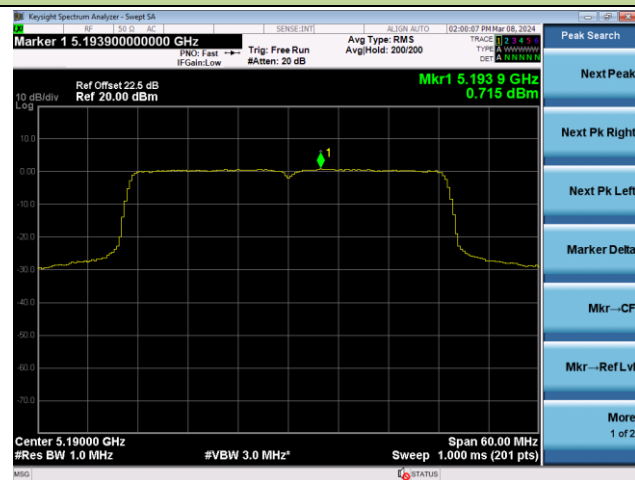

802.11ax-HE40 Power Spectral Density - Ant 3

Channel 38 (5190MHz)