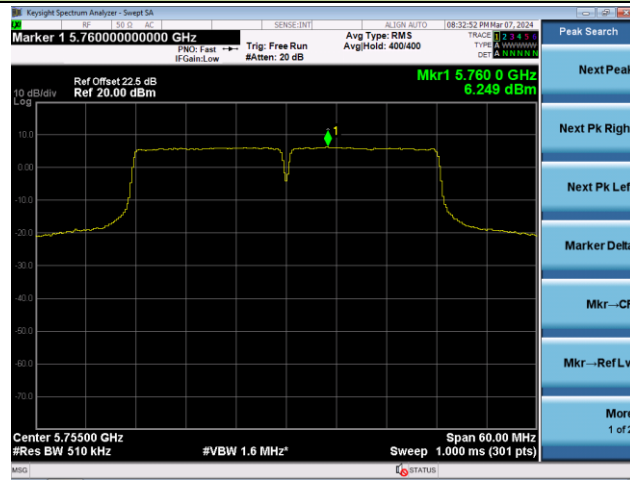

Channel 102 (5510MHz)

Channel 110 (5550MHz)

802.11ac-VHT40 Power Spectral Density - Ant 3

Channel 134 (5670MHz)

Channel 142(5710MHz)

Channel 151 (5755MHz)

Channel 159 (5795MHz)

802.11ac-VHT80 Power Spectral Density - Ant 3

Channel 42 (5210MHz)

Channel 58 (5290MHz)

Channel 106 (5530MHz)

Channel 122 (5610MHz)

Channel 138 (5690MHz)

Channel 155 (5775MHz)

802.11ac-VHT160 Power Spectral Density - Ant 3

Channel 50 (5250MHz)