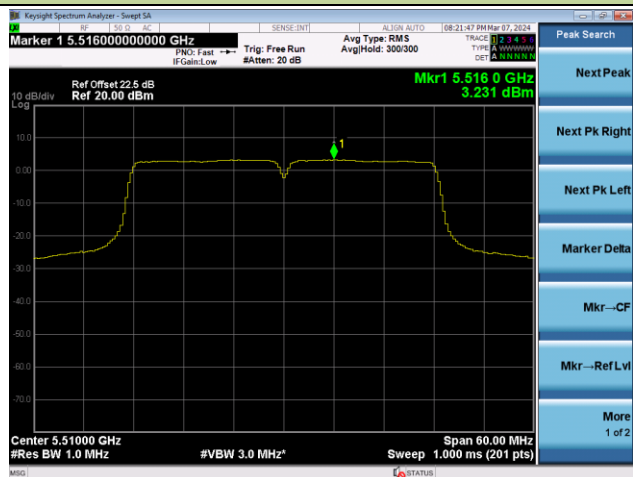

Channel 157 (5785MHz)

802.11ac-VHT20 Power Spectral Density - Ant 3

Channel 165 (5825MHz)

802.11ac-VHT40 Power Spectral Density - Ant 3

Channel 38 (5190MHz)

Channel 46 (5230MHz)

Channel 54 (5270MHz)

Channel 62 (5310MHz)

Channel 102 (5510MHz)

Channel 110 (5550MHz)

802.11ac-VHT40 Power Spectral Density - Ant 3

Channel 134 (5670MHz)

Channel 142(5710MHz)

Channel 151 (5755MHz)

Channel 159 (5795MHz)

802.11ac-VHT80 Power Spectral Density - Ant 3