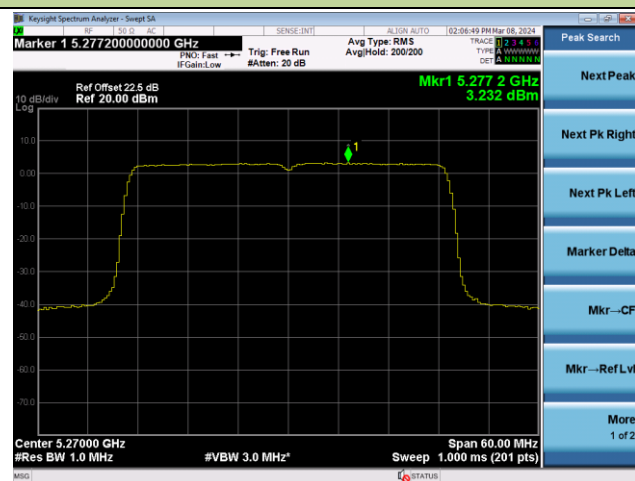

Channel 165 (5825MHz)

802.11ax-HE40 Power Spectral Density - Ant 3

Channel 38 (5190MHz)

Channel 46 (5230MHz)

Channel 54 (5270MHz)

Channel 62 (5310MHz)

Channel 102 (5510MHz)

Channel 110 (5550MHz)

802.11ax-HE40 Power Spectral Density - Ant 3

Channel 134 (5670MHz)

Channel 142(5710MHz)

Channel 151 (5755MHz)

Channel 159 (5795MHz)