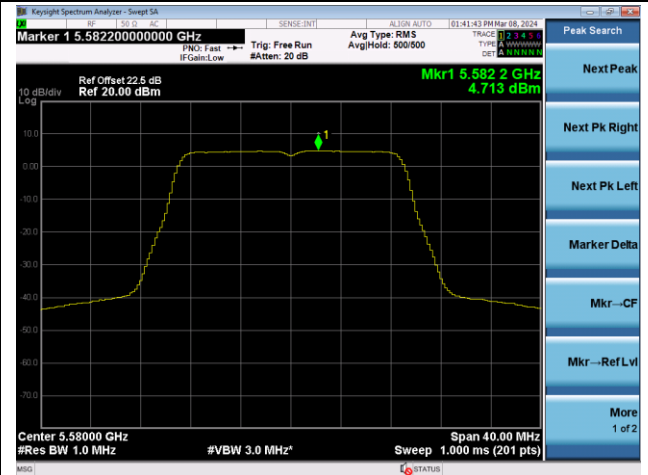

Channel 114 (5570MHz)

802.11ax-HE20 Power Spectral Density - Ant 3

Channel 36 (5180MHz)

Channel 44 (5220MHz)

Channel 48 (5240MHz)

Channel 52 (5260MHz)

Channel 60 (5300MHz)

Channel 64 (5320MHz)

802.11ax-HE20 Power Spectral Density - Ant 3

Channel 100 (5500MHz)

Channel 116 (5580MHz)

Channel 140 (5700MHz)

Channel 144(5720MHz)

Channel 149 (5745MHz)

Channel 157 (5785MHz)

802.11ax-HE20 Power Spectral Density - Ant 3