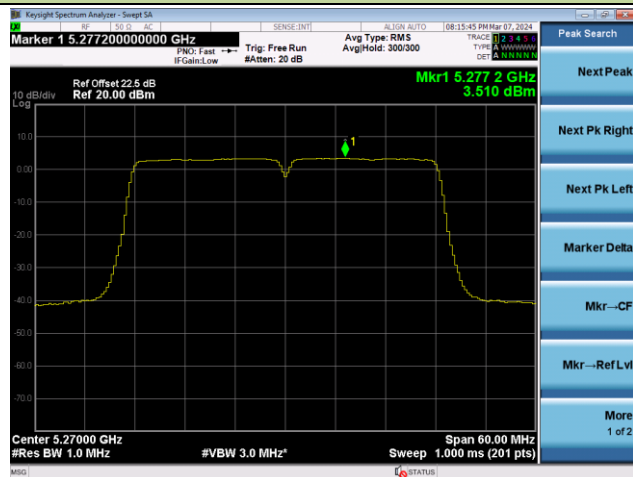

Channel 157 (5785MHz)

802.11ac-VHT20 Power Spectral Density - Ant 3

Channel 165 (5825MHz)

802.11ac-VHT40 Power Spectral Density - Ant 3

Channel 38 (5190MHz)

Channel 46 (5230MHz)

Channel 54 (5270MHz)

Channel 62 (5310MHz)

Channel 102 (5510MHz)

Channel 110 (5550MHz)

802.11ac-VHT40 Power Spectral Density - Ant 3

Channel 134 (5670MHz)

Channel 142(5710MHz)

Channel 151 (5755MHz)

Channel 159 (5795MHz)

802.11ac-VHT80 Power Spectral Density - Ant 3