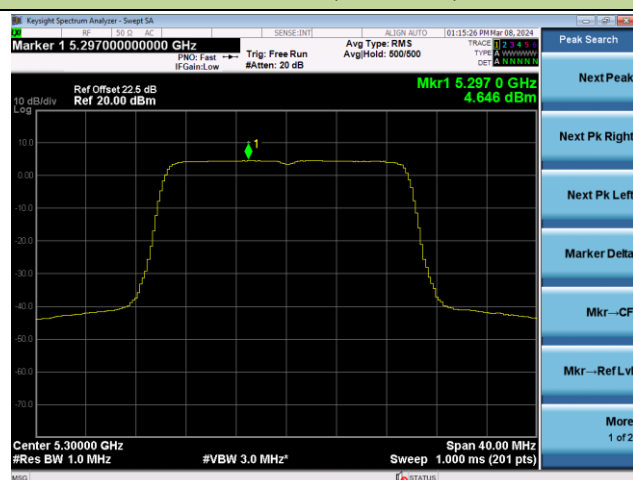

Channel 114 (5570MHz)

802.11ax-HE20 Power Spectral Density - Ant 3

Channel 36 (5180MHz)

Channel 44 (5220MHz)

Channel 48 (5240MHz)

Channel 52 (5260MHz)

Channel 60 (5300MHz)

Channel 64 (5320MHz)

802.11ax-HE20 Power Spectral Density - Ant 3

Channel 100 (5500MHz)

Channel 116 (5580MHz)

Channel 140 (5700MHz)

Channel 144(5720MHz)

Channel 149 (5745MHz)

Channel 157 (5785MHz)

802.11ax-HE20 Power Spectral Density - Ant 3