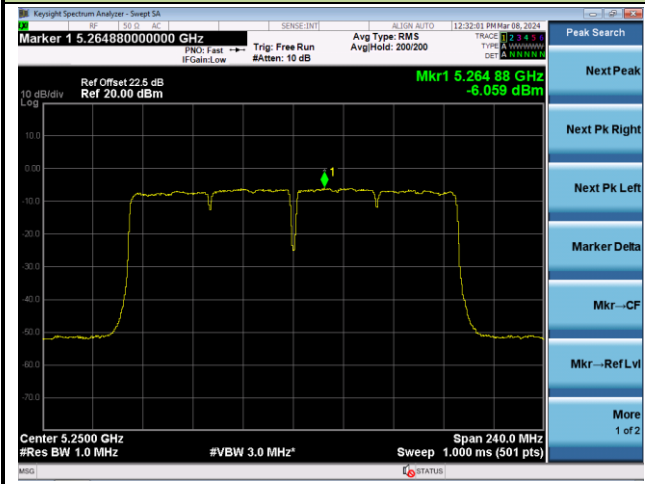

802.11ac-VHT160 Power Spectral Density - Ant 3

Channel 50 (5250MHz)

Channel 114 (5570MHz)