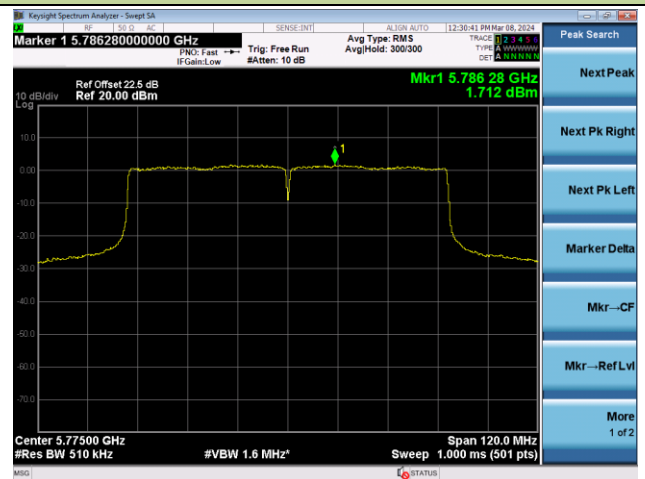

Channel 42 (5210MHz)

Channel 58 (5290MHz)

Channel 106 (5530MHz)

Channel 122 (5610MHz)

Channel 138 (5690MHz)

Channel 155 (5775MHz)

802.11ac-VHT160 Power Spectral Density - Ant 3

Channel 50 (5250MHz)