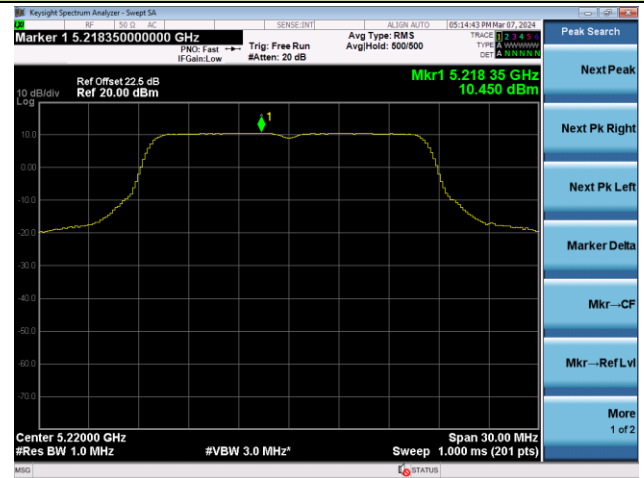

802.11a Power Spectral Density - Ant 3

Channel 36 (5180MHz)

Channel 44 (5220MHz)

Channel 48 (5240MHz)

Channel 52 (5260MHz)

Channel 60 (5300MHz)

Channel 64 (5320MHz)

802.11a Power Spectral Density - Ant 3