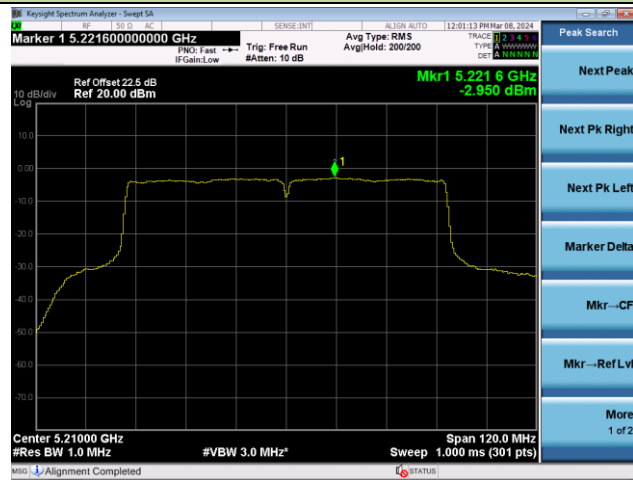

Channel 102 (5510MHz)

Channel 110 (5550MHz)

802.11ac-VHT40 Power Spectral Density - Ant 3

Channel 134 (5670MHz)

Channel 142(5710MHz)

Channel 151 (5755MHz)

Channel 159 (5795MHz)

802.11ac-VHT80 Power Spectral Density - Ant 3

Channel 42 (5210MHz)

Channel 58 (5290MHz)

Channel 106 (5530MHz)

Channel 122 (5610MHz)

Channel 138 (5690MHz)

Channel 155 (5775MHz)

802.11ac-VHT160 Power Spectral Density - Ant 3

Channel 50 (5250MHz)