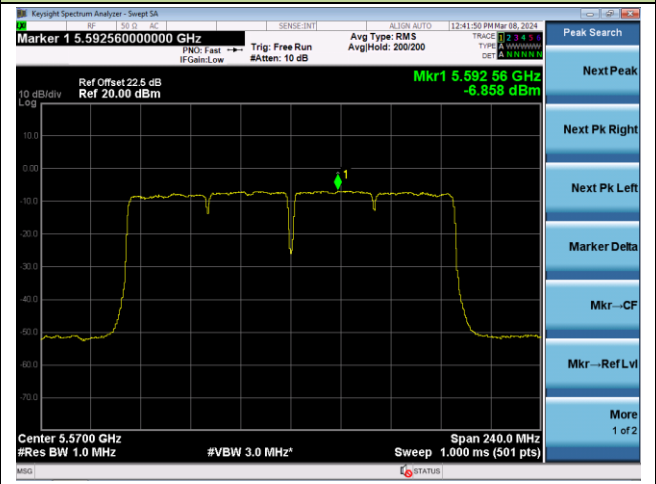

802.11ac-VHT160 Power Spectral Density - Ant 3

Channel 50 (5250MHz)

Channel 114 (5570MHz)