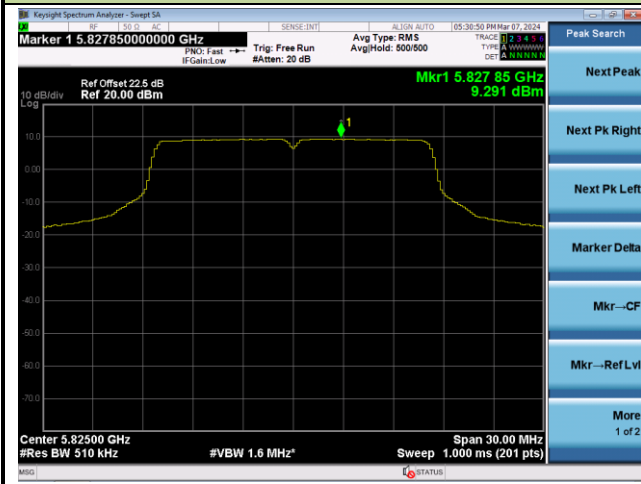

Channel 100 (5500MHz)

Channel 116 (5580MHz)

Channel 140 (5700MHz)

Channel 144(5720MHz)

Channel 149 (5745MHz)

Channel 157 (5785MHz)

802.11a Power Spectral Density - Ant 3

Channel 165 (5825MHz)

Peak Search
Next Peak
Next Pk Right
Next Pk Left
Marker Delta
Mkr--CF
Mkr--Ref Lvl
More 1 of 2

802.11ac-VHT20 Power Spectral Density - Ant 3

Channel 36 (5180MHz)

Channel 44 (5220MHz)

Channel 48 (5240MHz)

Channel 52 (5260MHz)