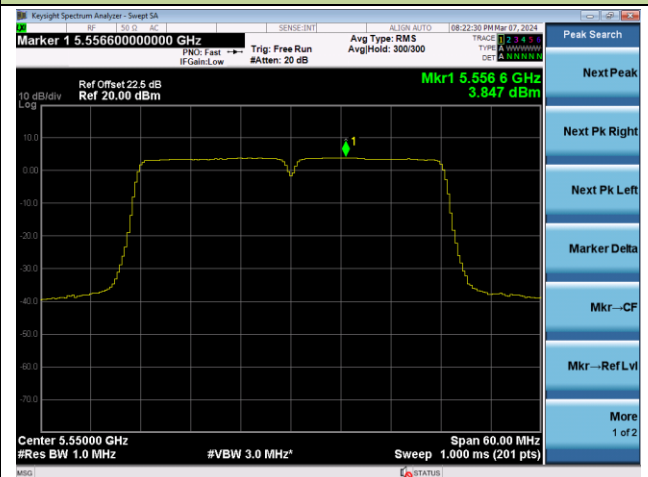

Channel 157 (5785MHz)

802.11ac-VHT20 Power Spectral Density - Ant 3

Channel 165 (5825MHz)

802.11ac-VHT40 Power Spectral Density - Ant 3

Channel 38 (5190MHz)

Channel 46 (5230MHz)

Channel 54 (5270MHz)

Channel 62 (5310MHz)

Channel 102 (5510MHz)

Channel 110 (5550MHz)

802.11ac-VHT40 Power Spectral Density - Ant 3

Channel 134 (5670MHz)

Channel 142(5710MHz)

Channel 151 (5755MHz)

Channel 159 (5795MHz)

802.11ac-VHT80 Power Spectral Density - Ant 3