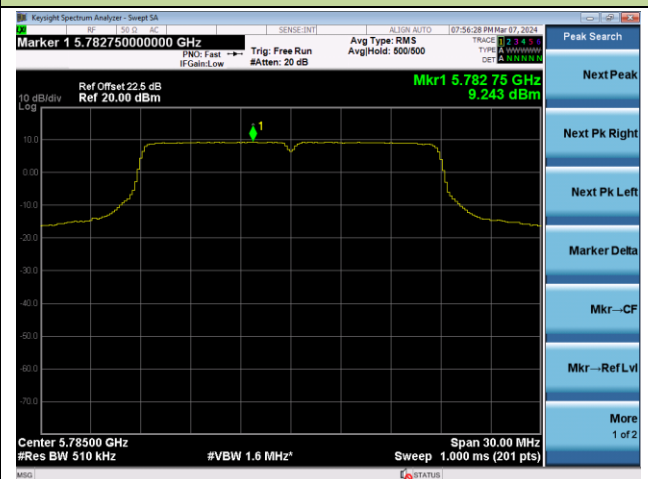

Channel 157 (5785MHz)