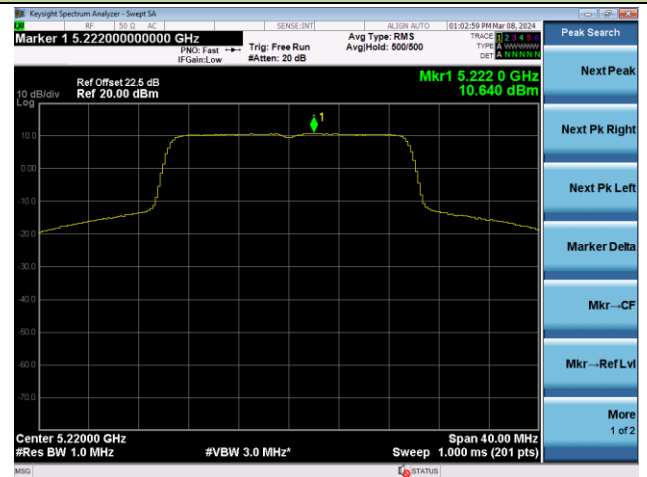

Channel 42 (5210MHz)

Channel 58 (5290MHz)

Channel 106 (5530MHz)

Channel 122 (5610MHz)

Channel 138 (5690MHz)

Channel 155 (5775MHz)

802.11ac-VHT160 Power Spectral Density - Ant 3

Channel 50 (5250MHz)

Channel 114 (5570MHz)

802.11ax-HE20 Power Spectral Density - Ant 3

Channel 36 (5180MHz)

Channel 44 (5220MHz)

Channel 48 (5240MHz)

Channel 52 (5260MHz)

Channel 60 (5300MHz)

Channel 64 (5320MHz)

802.11ax-HE20 Power Spectral Density - Ant 3

Channel 100 (5500MHz)

Channel 116 (5580MHz)

Channel 140 (5700MHz)

Channel 144(5720MHz)

Channel 149 (5745MHz)

Channel 157 (5785MHz)

802.11ax-HE20 Power Spectral Density - Ant 3