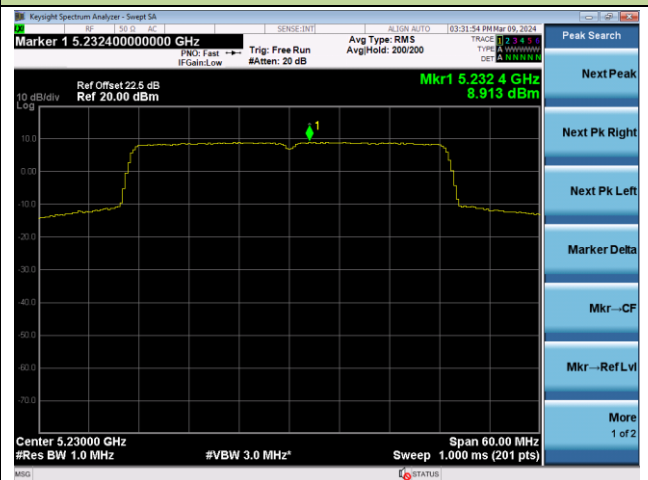

Channel 165 (5825MHz)

802.11ax-HE40 Power Spectral Density - Ant 3

Channel 38 (5190MHz)

Channel 46 (5230MHz)

Channel 54 (5270MHz)

Channel 62 (5310MHz)

Channel 102 (5510MHz)

Channel 110 (5550MHz)

802.11ax-HE40 Power Spectral Density - Ant 3

Channel 134 (5670MHz)

Channel 142(5710MHz)

Channel 151 (5755MHz)

Channel 159 (5795MHz)