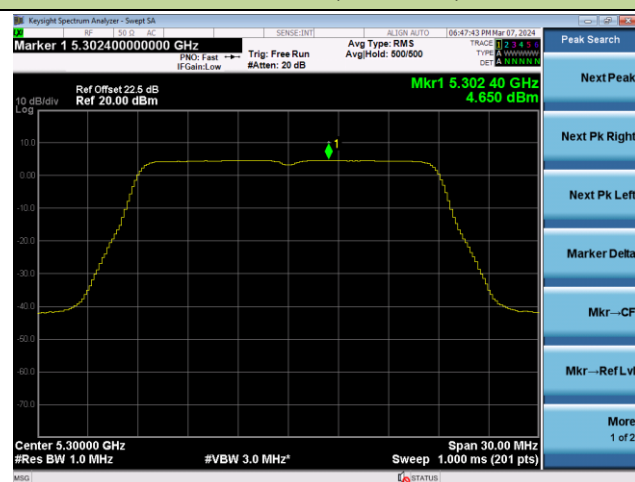

Peak Search
Next Peak
Next Pk Right
Next Pk Left
Marker Delta
Mkr--CF
Mkr--Ref Lvl
More 1 of 2

802.11ac-VHT20 Power Spectral Density - Ant 3

Channel 36 (5180MHz)

Channel 44 (5220MHz)

Channel 48 (5240MHz)

Channel 52 (5260MHz)

Channel 60 (5300MHz)

Channel 64 (5320MHz)

802.11ac-VHT20 Power Spectral Density - Ant 3

Channel 100 (5500MHz)

Channel 116 (5580MHz)

Channel 140 (5700MHz)

Channel 144(5720MHz)

Channel 149 (5745MHz)