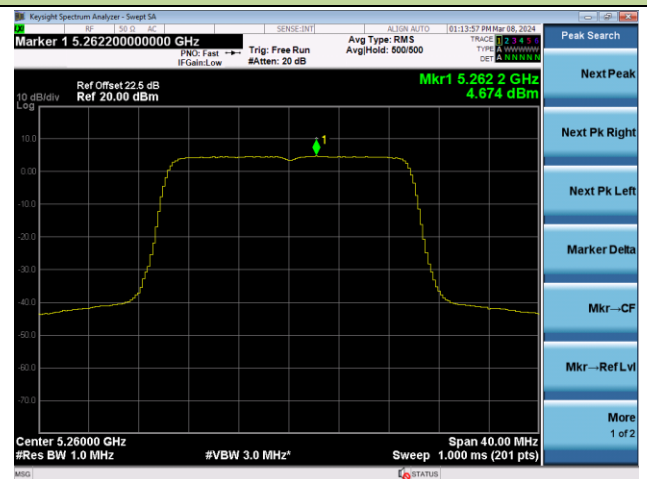

Channel 114 (5570MHz)

802.11ax-HE20 Power Spectral Density - Ant 3

Channel 36 (5180MHz)

Channel 44 (5220MHz)

Channel 48 (5240MHz)

Channel 52 (5260MHz)

Channel 60 (5300MHz)

Channel 64 (5320MHz)

802.11ax-HE20 Power Spectral Density - Ant 3

Channel 100 (5500MHz)

Channel 116 (5580MHz)

Channel 140 (5700MHz)

Channel 144(5720MHz)

Channel 149 (5745MHz)

Channel 157 (5785MHz)

802.11ax-HE20 Power Spectral Density - Ant 3