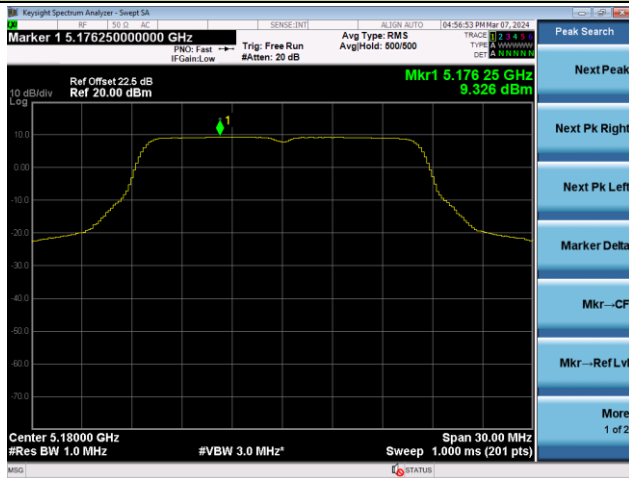

802.11a Power Spectral Density - Ant 3

Channel 36 (5180MHz)

Channel 44 (5220MHz)

Channel 48 (5240MHz)

Channel 52 (5260MHz)

Channel 60 (5300MHz)

Channel 64 (5320MHz)

802.11a Power Spectral Density - Ant 3

Channel 100 (5500MHz)

Channel 116 (5580MHz)

Channel 140 (5700MHz)

Channel 144(5720MHz)

Channel 149 (5745MHz)

Channel 157 (5785MHz)

802.11a Power Spectral Density - Ant 3

Channel 165 (5825MHz)

Peak Search
Next Peak
Next Pk Right
Next Pk Left
Marker Delta
Mkr--CF
Mkr--Ref Lvl
More 1 of 2

802.11ac-VHT20 Power Spectral Density - Ant 3

Channel 36 (5180MHz)

Channel 44 (5220MHz)

Channel 48 (5240MHz)

Channel 52 (5260MHz)