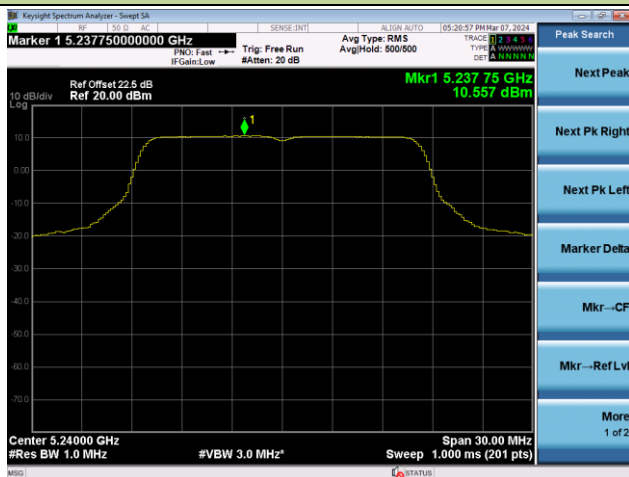

802.11a Power Spectral Density - Ant 3

Channel 36 (5180MHz)

Channel 44 (5220MHz)

Channel 48 (5240MHz)

Channel 52 (5260MHz)

Channel 60 (5300MHz)

Channel 64 (5320MHz)

802.11a Power Spectral Density - Ant 3

Channel 100 (5500MHz)

Channel 116 (5580MHz)

Channel 140 (5700MHz)

Channel 144(5720MHz)

Channel 149 (5745MHz)

Channel 157 (5785MHz)

802.11a Power Spectral Density - Ant 3

Channel 165 (5825MHz)

Peak Search
Next Peak
Next Pk Right
Next Pk Left
Marker Delta
Mkr--CF
Mkr--Ref Lvl
More 1 of 2

802.11ac-VHT20 Power Spectral Density - Ant 3

Channel 36 (5180MHz)

Channel 44 (5220MHz)

Channel 48 (5240MHz)

Channel 52 (5260MHz)