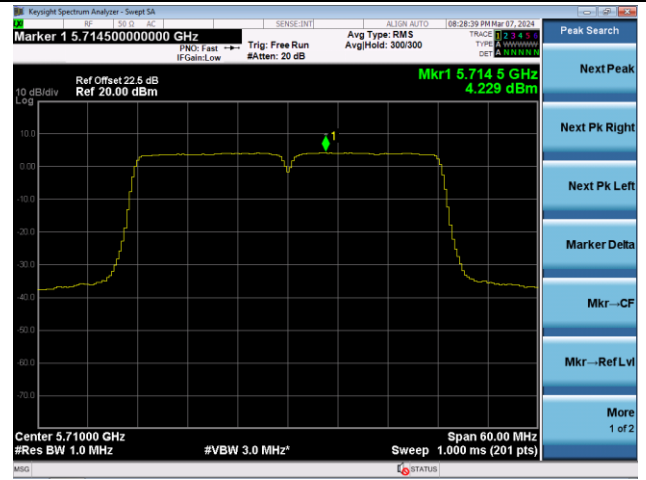

Channel 102 (5510MHz)

Channel 110 (5550MHz)

802.11ac-VHT40 Power Spectral Density - Ant 3

Channel 134 (5670MHz)

Channel 142(5710MHz)

Channel 151 (5755MHz)

Channel 159 (5795MHz)

802.11ac-VHT80 Power Spectral Density - Ant 3

Channel 42 (5210MHz)

Channel 58 (5290MHz)

Channel 106 (5530MHz)

Channel 122 (5610MHz)

Channel 138 (5690MHz)

Channel 155 (5775MHz)

802.11ac-VHT160 Power Spectral Density - Ant 3

Channel 50 (5250MHz)