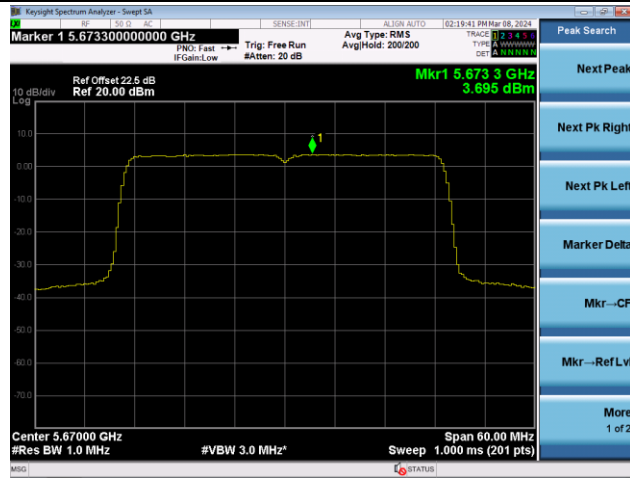

Channel 165 (5825MHz)

802.11ax-HE40 Power Spectral Density - Ant 3

Channel 38 (5190MHz)

Channel 46 (5230MHz)

Channel 54 (5270MHz)

Channel 62 (5310MHz)

Channel 102 (5510MHz)

Channel 110 (5550MHz)

802.11ax-HE40 Power Spectral Density - Ant 3

Channel 134 (5670MHz)

Channel 142(5710MHz)

Channel 151 (5755MHz)

Channel 159 (5795MHz)