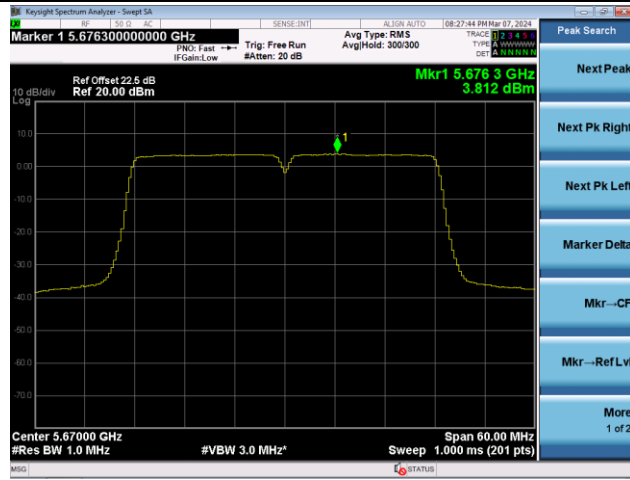

Channel 102 (5510MHz)

Channel 110 (5550MHz)

802.11ac-VHT40 Power Spectral Density - Ant 3

Channel 134 (5670MHz)

Channel 142(5710MHz)

Channel 151 (5755MHz)

Channel 159 (5795MHz)

802.11ac-VHT80 Power Spectral Density - Ant 3

Channel 42 (5210MHz)

Channel 58 (5290MHz)

Channel 106 (5530MHz)

Channel 122 (5610MHz)

Channel 138 (5690MHz)

Channel 155 (5775MHz)

802.11ac-VHT160 Power Spectral Density - Ant 3

Channel 50 (5250MHz)