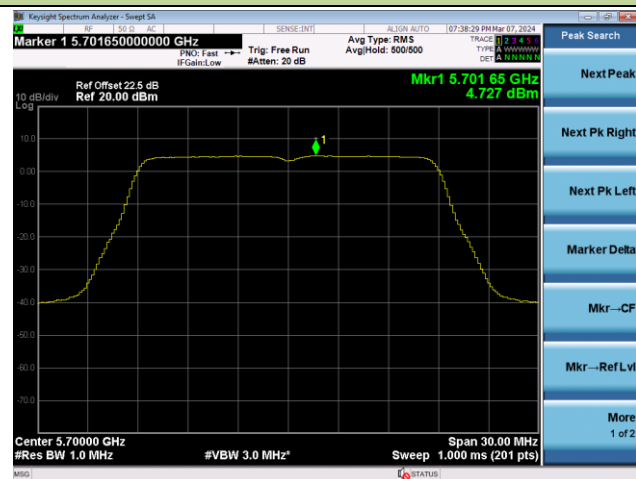

Peak Search
Next Peak
Next Pk Right
Next Pk Left
Marker Delta
Mkr--CF
Mkr--Ref Lvl
More 1 of 2

802.11ac-VHT20 Power Spectral Density - Ant 3

Channel 36 (5180MHz)

Channel 44 (5220MHz)

Channel 48 (5240MHz)

Channel 52 (5260MHz)

Channel 60 (5300MHz)

Channel 64 (5320MHz)

802.11ac-VHT20 Power Spectral Density - Ant 3

Channel 100 (5500MHz)

Channel 116 (5580MHz)

Channel 140 (5700MHz)

Channel 144(5720MHz)

Channel 149 (5745MHz)

Channel 157 (5785MHz)

802.11ac-VHT20 Power Spectral Density - Ant 3

Channel 165 (5825MHz)

802.11ac-VHT40 Power Spectral Density - Ant 3

Channel 38 (5190MHz)

Channel 46 (5230MHz)

Channel 54 (5270MHz)

Channel 62 (5310MHz)