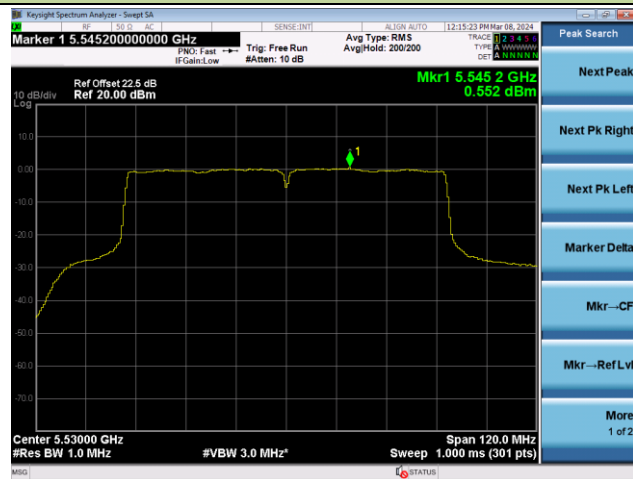

Channel 106 (5530MHz)