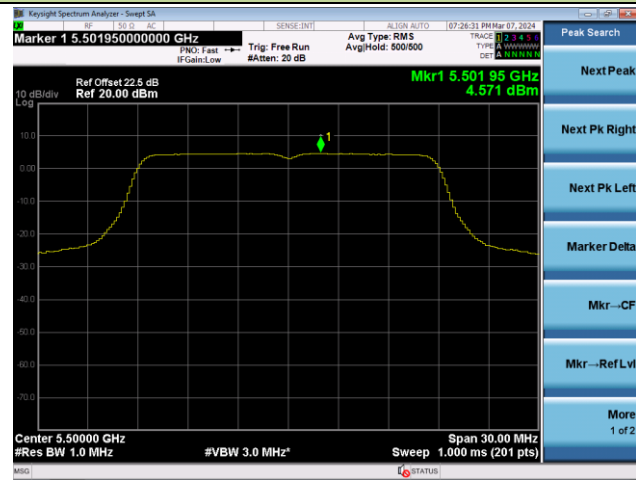

Peak Search
Next Peak
Next Pk Right
Next Pk Left
Marker Delta
Mkr--CF
Mkr--Ref Lvl
More 1 of 2

802.11ac-VHT20 Power Spectral Density - Ant 3

Channel 36 (5180MHz)

Channel 44 (5220MHz)

Channel 48 (5240MHz)

Channel 52 (5260MHz)

Channel 60 (5300MHz)

Channel 64 (5320MHz)

802.11ac-VHT20 Power Spectral Density - Ant 3

Channel 100 (5500MHz)

Channel 116 (5580MHz)

Channel 140 (5700MHz)

Channel 144(5720MHz)

Channel 149 (5745MHz)

Channel 157 (5785MHz)

802.11ac-VHT20 Power Spectral Density - Ant 3

Channel 165 (5825MHz)

802.11ac-VHT40 Power Spectral Density - Ant 3

Channel 38 (5190MHz)

Channel 46 (5230MHz)

Channel 54 (5270MHz)

Channel 62 (5310MHz)