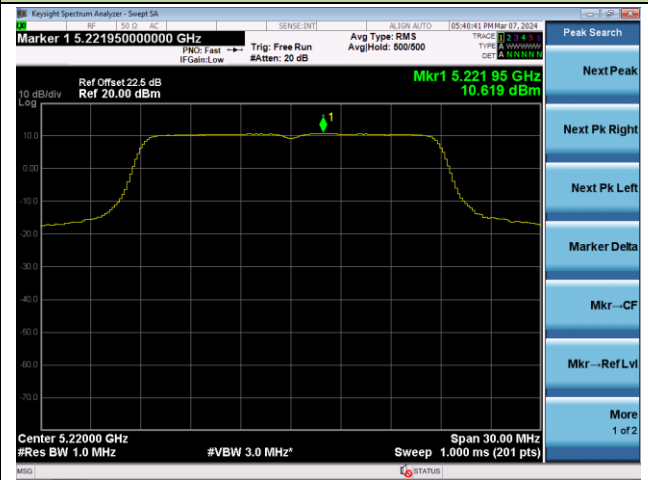

Channel 100 (5500MHz)

Channel 116 (5580MHz)

Channel 140 (5700MHz)

Channel 144(5720MHz)

Channel 149 (5745MHz)

Channel 157 (5785MHz)

802.11a Power Spectral Density - Ant 3

Channel 165 (5825MHz)

Peak Search
Next Peak
Next Pk Right
Next Pk Left
Marker Delta
Mkr--CF
Mkr--Ref Lvl
More 1 of 2

802.11ac-VHT20 Power Spectral Density - Ant 3

Channel 36 (5180MHz)

Channel 44 (5220MHz)

Channel 48 (5240MHz)

Channel 52 (5260MHz)