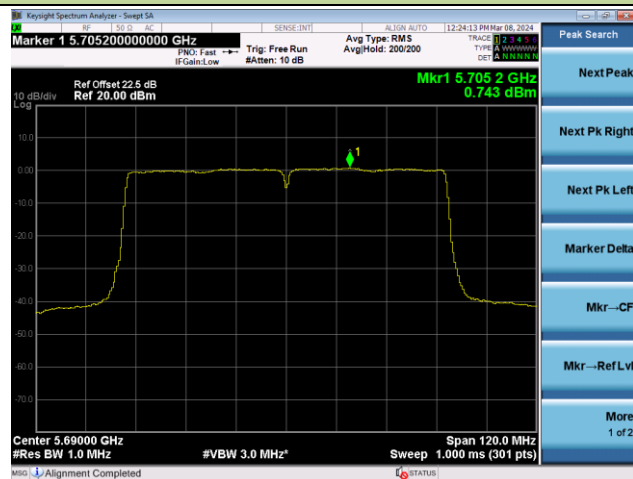

Channel 42 (5210MHz)

Channel 58 (5290MHz)

Channel 106 (5530MHz)

Channel 122 (5610MHz)

Channel 138 (5690MHz)

Channel 155 (5775MHz)

802.11ac-VHT160 Power Spectral Density - Ant 3

Channel 50 (5250MHz)

Channel 114 (5570MHz)

802.11ax-HE20 Power Spectral Density - Ant 3

Channel 36 (5180MHz)

Channel 44 (5220MHz)

Channel 48 (5240MHz)

Channel 52 (5260MHz)

Channel 60 (5300MHz)

Channel 64 (5320MHz)