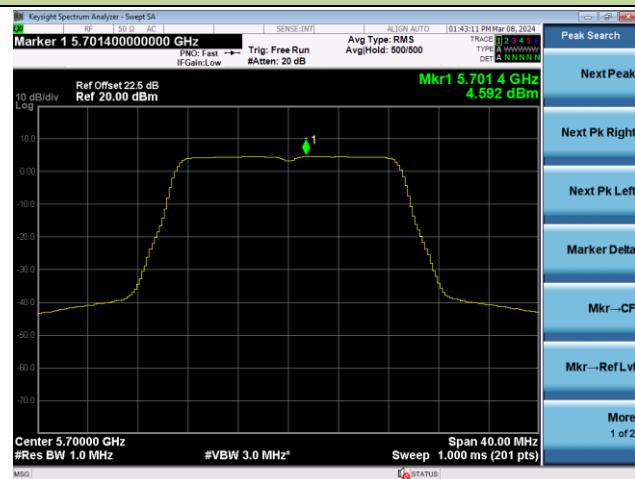

Channel 114 (5570MHz)

802.11ax-HE20 Power Spectral Density - Ant 3

Channel 36 (5180MHz)

Channel 44 (5220MHz)

Channel 48 (5240MHz)

Channel 52 (5260MHz)

Channel 60 (5300MHz)

Channel 64 (5320MHz)

802.11ax-HE20 Power Spectral Density - Ant 3

Channel 100 (5500MHz)

Channel 116 (5580MHz)

Channel 140 (5700MHz)

Channel 144(5720MHz)

Channel 149 (5745MHz)

Channel 157 (5785MHz)

802.11ax-HE20 Power Spectral Density - Ant 3

Channel 165 (5825MHz)

802.11ax-HE40 Power Spectral Density - Ant 3

Channel 38 (5190MHz)

Channel 46 (5230MHz)

Channel 54 (5270MHz)

Channel 62 (5310MHz)

Channel 102 (5510MHz)

Channel 110 (5550MHz)