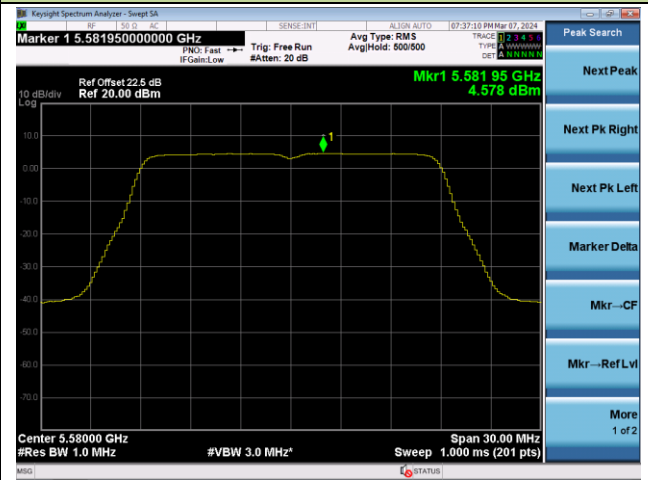

Peak Search
Next Peak
Next Pk Right
Next Pk Left
Marker Delta
Mkr--CF
Mkr--Ref Lvl
More 1 of 2

802.11ac-VHT20 Power Spectral Density - Ant 3

Channel 36 (5180MHz)

Channel 44 (5220MHz)

Channel 48 (5240MHz)

Channel 52 (5260MHz)

Channel 60 (5300MHz)

Channel 64 (5320MHz)

802.11ac-VHT20 Power Spectral Density - Ant 3

Channel 100 (5500MHz)

Channel 116 (5580MHz)

Channel 140 (5700MHz)

Channel 144(5720MHz)

Channel 149 (5745MHz)

Channel 157 (5785MHz)

802.11ac-VHT20 Power Spectral Density - Ant 3

Channel 165 (5825MHz)

802.11ac-VHT40 Power Spectral Density - Ant 3

Channel 38 (5190MHz)

Channel 46 (5230MHz)

Channel 54 (5270MHz)

Channel 62 (5310MHz)