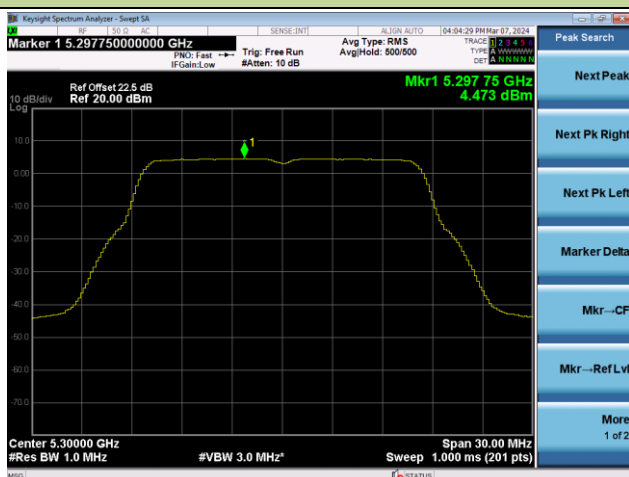

802.11a Power Spectral Density - Ant 3

Channel 36 (5180MHz)

Channel 44 (5220MHz)

Channel 48 (5240MHz)

Channel 52 (5260MHz)

Channel 60 (5300MHz)

Channel 64 (5320MHz)

802.11a Power Spectral Density - Ant 3

Channel 100 (5500MHz)

Channel 116 (5580MHz)

Channel 140 (5700MHz)

Channel 144(5720MHz)

Channel 149 (5745MHz)

Channel 157 (5785MHz)

802.11a Power Spectral Density - Ant 3

Channel 165 (5825MHz)

Peak Search
Next Peak
Next Pk Right
Next Pk Left
Marker Delta
Mkr--CF
Mkr--Ref Lvl
More 1 of 2

802.11ac-VHT20 Power Spectral Density - Ant 3

Channel 36 (5180MHz)

Channel 44 (5220MHz)

Channel 48 (5240MHz)

Channel 52 (5260MHz)