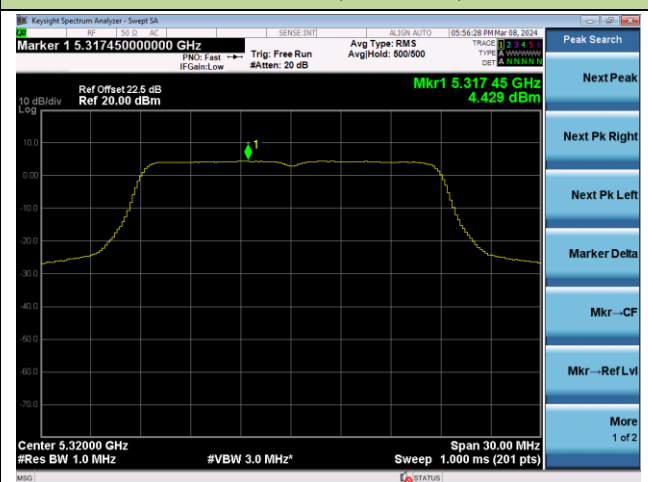

Peak Search
Next Peak
Next Pk Right
Next Pk Left
Marker Delta
Mkr--CF
Mkr--Ref Lvl
More 1 of 2

802.11ac-VHT20 Power Spectral Density - Ant 3

Channel 36 (5180MHz)

Channel 44 (5220MHz)

Channel 48 (5240MHz)

Channel 52 (5260MHz)

Channel 60 (5300MHz)

Channel 64 (5320MHz)

802.11ac-VHT20 Power Spectral Density - Ant 3

Channel 100 (5500MHz)

Channel 116 (5580MHz)

Channel 140 (5700MHz)

Channel 144(5720MHz)

Channel 149 (5745MHz)