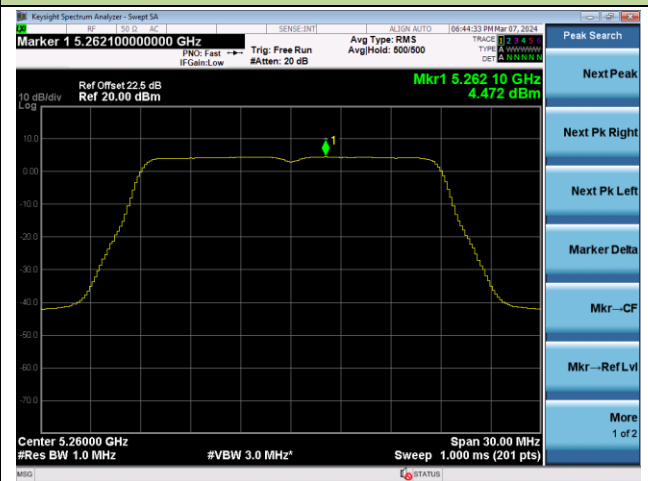

Peak Search
Next Peak
Next Pk Right
Next Pk Left
Marker Delta
Mkr--CF
Mkr--Ref Lvl
More 1 of 2

802.11ac-VHT20 Power Spectral Density - Ant 3

Channel 36 (5180MHz)

Channel 44 (5220MHz)

Channel 48 (5240MHz)

Channel 52 (5260MHz)

Channel 60 (5300MHz)

Channel 64 (5320MHz)

802.11ac-VHT20 Power Spectral Density - Ant 3

Channel 100 (5500MHz)

Channel 116 (5580MHz)

Channel 140 (5700MHz)

Channel 144(5720MHz)

Channel 149 (5745MHz)