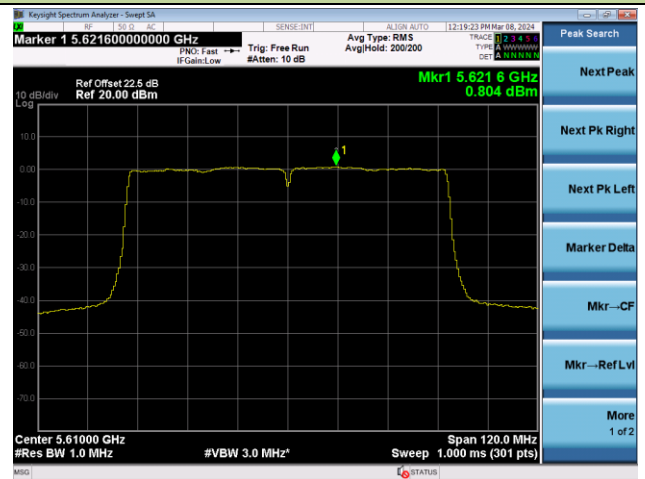

Channel 42 (5210MHz)

Channel 58 (5290MHz)

Channel 106 (5530MHz)

Channel 122 (5610MHz)

Channel 138 (5690MHz)

Channel 155 (5775MHz)

802.11ac-VHT160 Power Spectral Density - Ant 3

Channel 50 (5250MHz)

Channel 114 (5570MHz)

802.11ax-HE20 Power Spectral Density - Ant 3

Channel 36 (5180MHz)

Channel 44 (5220MHz)

Channel 48 (5240MHz)

Channel 52 (5260MHz)

Channel 60 (5300MHz)

Channel 64 (5320MHz)