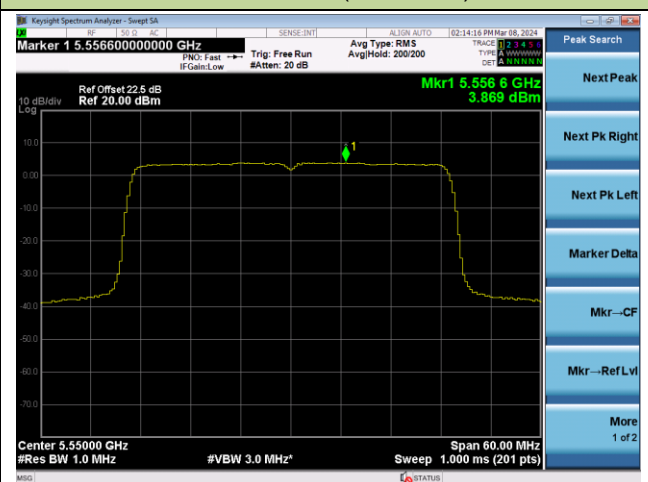

802.11ax-HE20 Power Spectral Density - Ant 3

Channel 100 (5500MHz)

Channel 116 (5580MHz)

Channel 140 (5700MHz)

Channel 144(5720MHz)

Channel 149 (5745MHz)

Channel 157 (5785MHz)

802.11ax-HE20 Power Spectral Density - Ant 3

Channel 165 (5825MHz)

802.11ax-HE40 Power Spectral Density - Ant 3

Channel 38 (5190MHz)

Channel 46 (5230MHz)

Channel 54 (5270MHz)

Channel 62 (5310MHz)

Channel 102 (5510MHz)

Channel 110 (5550MHz)

802.11ax-HE40 Power Spectral Density - Ant 3

Channel 134 (5670MHz)

Channel 142(5710MHz)

Channel 151 (5755MHz)

Channel 159 (5795MHz)