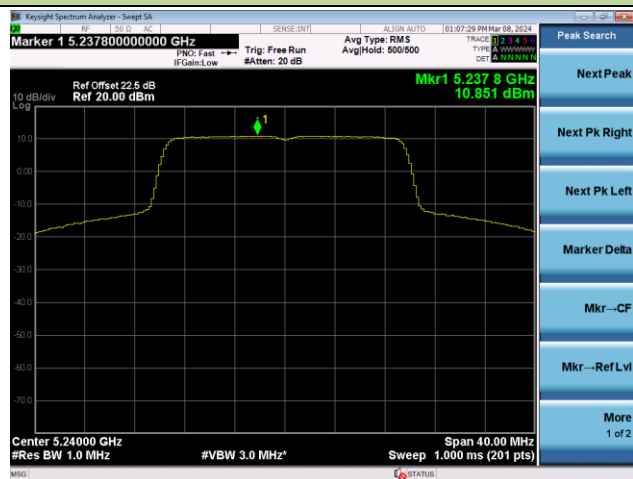

Channel 114 (5570MHz)

802.11ax-HE20 Power Spectral Density - Ant 3

Channel 36 (5180MHz)

Channel 44 (5220MHz)

Channel 48 (5240MHz)

Channel 52 (5260MHz)

Channel 60 (5300MHz)

Channel 64 (5320MHz)

802.11ax-HE20 Power Spectral Density - Ant 3

Channel 100 (5500MHz)

Channel 116 (5580MHz)

Channel 140 (5700MHz)

Channel 144(5720MHz)

Channel 149 (5745MHz)

Channel 157 (5785MHz)

802.11ax-HE20 Power Spectral Density - Ant 3