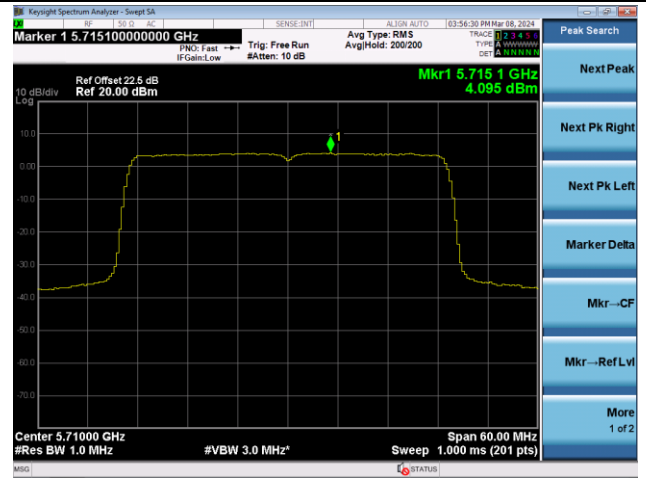

Channel 165 (5825MHz)

802.11ax-HE40 Power Spectral Density - Ant 3

Channel 38 (5190MHz)

Channel 46 (5230MHz)

Channel 54 (5270MHz)

Channel 62 (5310MHz)

Channel 102 (5510MHz)

Channel 110 (5550MHz)

802.11ax-HE40 Power Spectral Density - Ant 3

Channel 134 (5670MHz)

Channel 142(5710MHz)

Channel 151 (5755MHz)

Channel 159 (5795MHz)