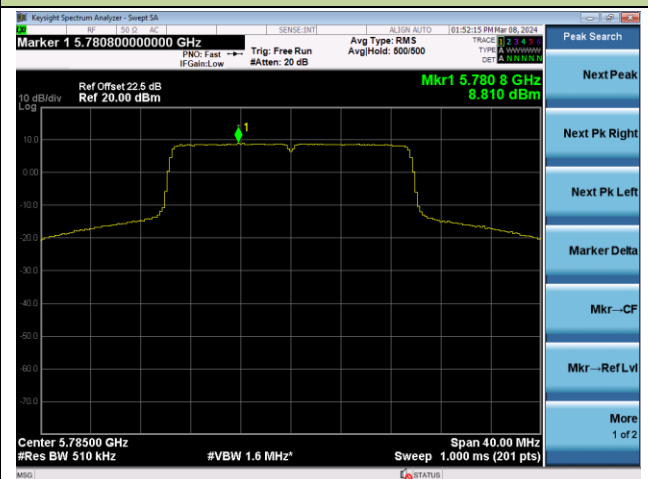

802.11ax-HE20 Power Spectral Density - Ant 3

Channel 100 (5500MHz)

Channel 116 (5580MHz)

Channel 140 (5700MHz)

Channel 144(5720MHz)

Channel 149 (5745MHz)

Channel 157 (5785MHz)

802.11ax-HE20 Power Spectral Density - Ant 3