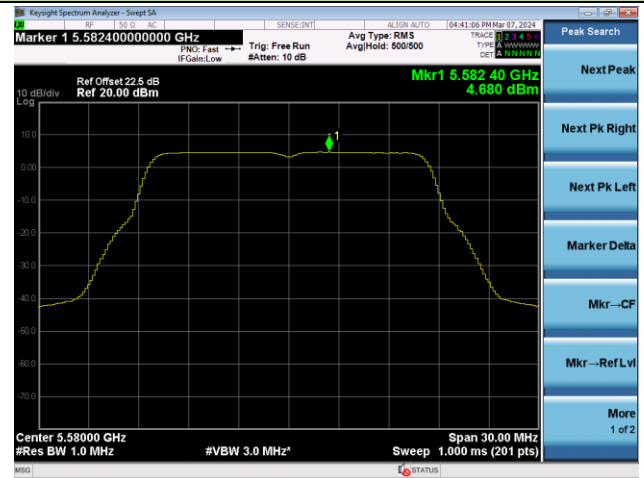

Channel 116 (5580MHz)