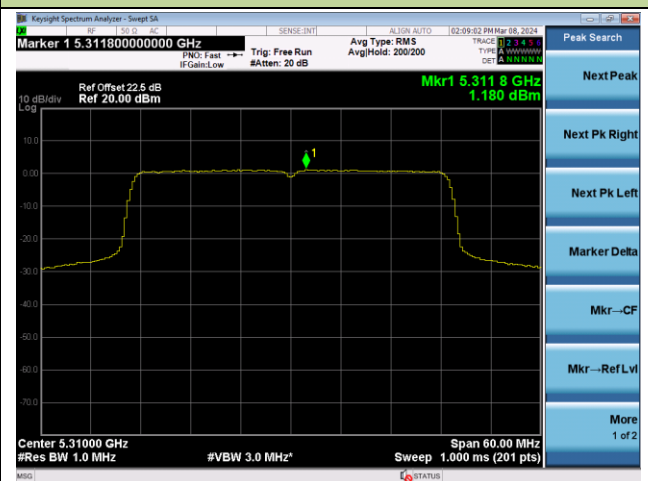

Channel 165 (5825MHz)

802.11ax-HE40 Power Spectral Density - Ant 3

Channel 38 (5190MHz)

Channel 46 (5230MHz)

Channel 54 (5270MHz)

Channel 62 (5310MHz)

Channel 102 (5510MHz)

Channel 110 (5550MHz)

802.11ax-HE40 Power Spectral Density - Ant 3

Channel 134 (5670MHz)

Channel 142(5710MHz)

Channel 151 (5755MHz)

Channel 159 (5795MHz)