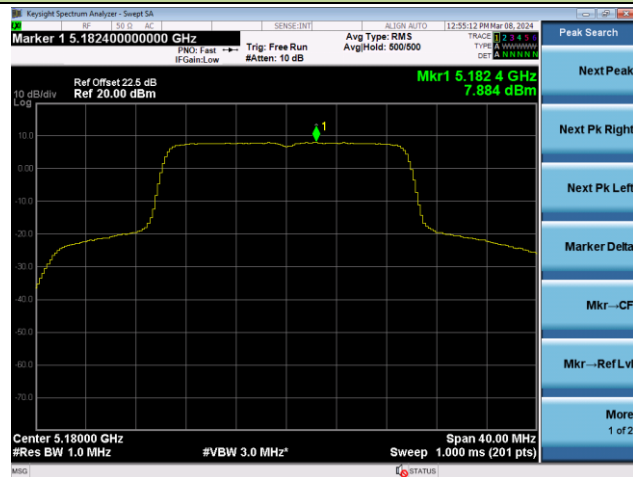

Channel 42 (5210MHz)

Channel 58 (5290MHz)

Channel 106 (5530MHz)

Channel 122 (5610MHz)

Channel 138 (5690MHz)

Channel 155 (5775MHz)

802.11ac-VHT160 Power Spectral Density - Ant 3

Channel 50 (5250MHz)

Channel 114 (5570MHz)

802.11ax-HE20 Power Spectral Density - Ant 3

Channel 36 (5180MHz)

Channel 44 (5220MHz)

Channel 48 (5240MHz)

Channel 52 (5260MHz)

Channel 60 (5300MHz)

Channel 64 (5320MHz)