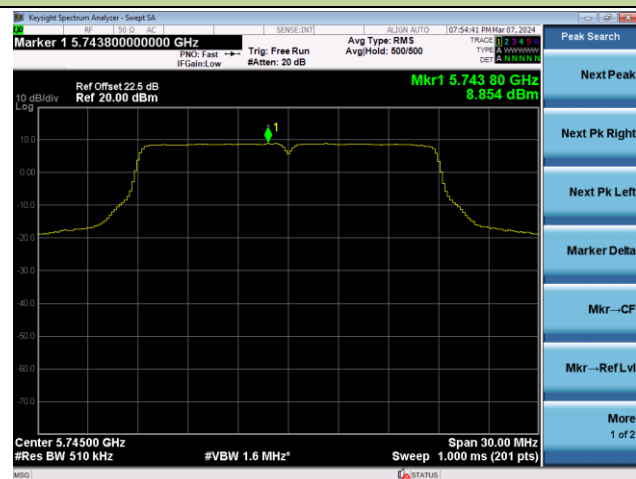

Peak Search
Next Peak
Next Pk Right
Next Pk Left
Marker Delta
Mkr--CF
Mkr--Ref Lvl
More 1 of 2

802.11ac-VHT20 Power Spectral Density - Ant 3

Channel 36 (5180MHz)

Channel 44 (5220MHz)

Channel 48 (5240MHz)

Channel 52 (5260MHz)

Channel 60 (5300MHz)

Channel 64 (5320MHz)

802.11ac-VHT20 Power Spectral Density - Ant 3

Channel 100 (5500MHz)

Channel 116 (5580MHz)

Channel 140 (5700MHz)

Channel 144(5720MHz)

Channel 149 (5745MHz)