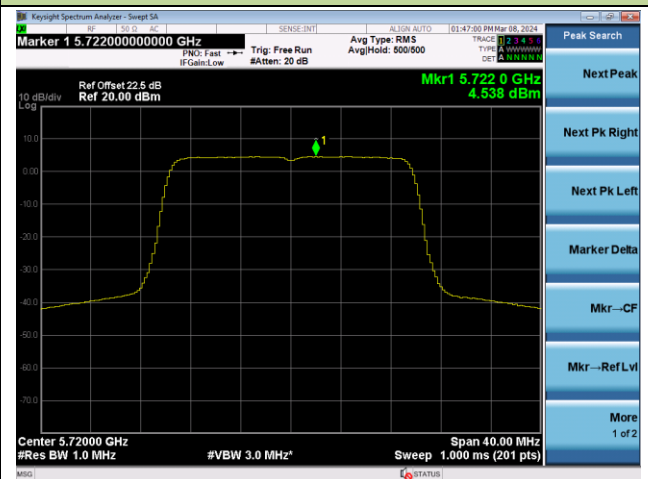

802.11ax-HE20 Power Spectral Density - Ant 3

Channel 100 (5500MHz)

Channel 116 (5580MHz)

Channel 140 (5700MHz)

Channel 144(5720MHz)

Channel 149 (5745MHz)

Channel 157 (5785MHz)

802.11ax-HE20 Power Spectral Density - Ant 3