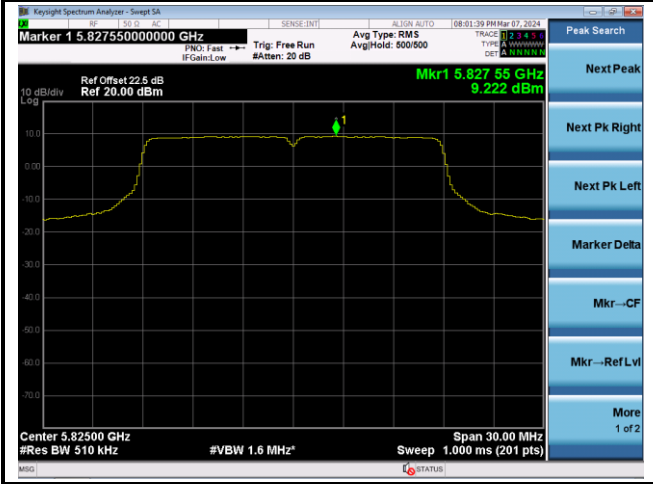

Peak Search
Next Peak
Next Pk Right
Next Pk Left
Marker Delta
Mkr--CF
Mkr--Ref Lvl
More 1 of 2

802.11ac-VHT20 Power Spectral Density - Ant 3

Channel 36 (5180MHz)

Channel 44 (5220MHz)

Channel 48 (5240MHz)

Channel 52 (5260MHz)

Channel 60 (5300MHz)

Channel 64 (5320MHz)

802.11ac-VHT20 Power Spectral Density - Ant 3

Channel 100 (5500MHz)

Channel 116 (5580MHz)

Channel 140 (5700MHz)

Channel 144(5720MHz)

Channel 149 (5745MHz)

Channel 157 (5785MHz)

802.11ac-VHT20 Power Spectral Density - Ant 3

Channel 165 (5825MHz)

802.11ac-VHT40 Power Spectral Density - Ant 3

Channel 38 (5190MHz)

Channel 46 (5230MHz)

Channel 54 (5270MHz)

Channel 62 (5310MHz)