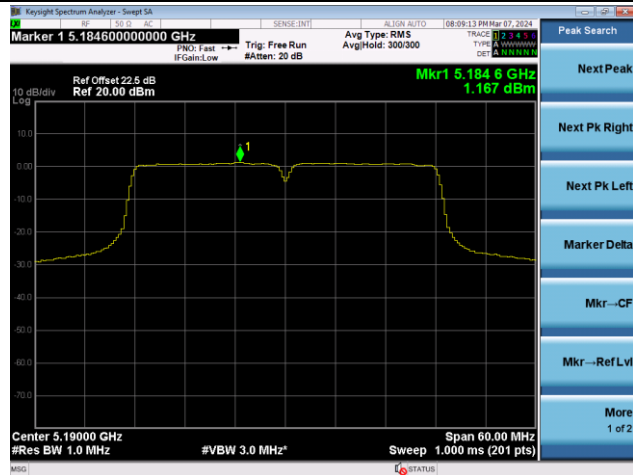

Channel 157 (5785MHz)

802.11ac-VHT20 Power Spectral Density - Ant 3

Channel 165 (5825MHz)

802.11ac-VHT40 Power Spectral Density - Ant 3

Channel 38 (5190MHz)

Channel 46 (5230MHz)

Channel 54 (5270MHz)

Channel 62 (5310MHz)

Channel 102 (5510MHz)

Channel 110 (5550MHz)

802.11ac-VHT40 Power Spectral Density - Ant 3

Channel 134 (5670MHz)

Channel 142(5710MHz)

Channel 151 (5755MHz)

Channel 159 (5795MHz)

802.11ac-VHT80 Power Spectral Density - Ant 3