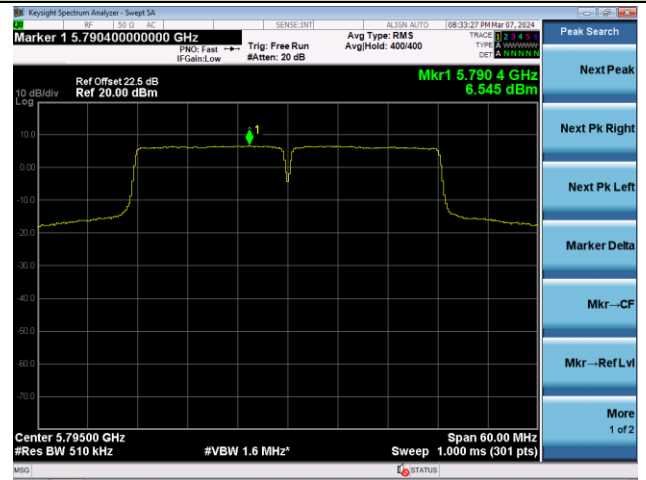

Channel 102 (5510MHz)

Channel 110 (5550MHz)

802.11ac-VHT40 Power Spectral Density - Ant 3

Channel 134 (5670MHz)

Channel 142(5710MHz)

Channel 151 (5755MHz)

Channel 159 (5795MHz)

802.11ac-VHT80 Power Spectral Density - Ant 3