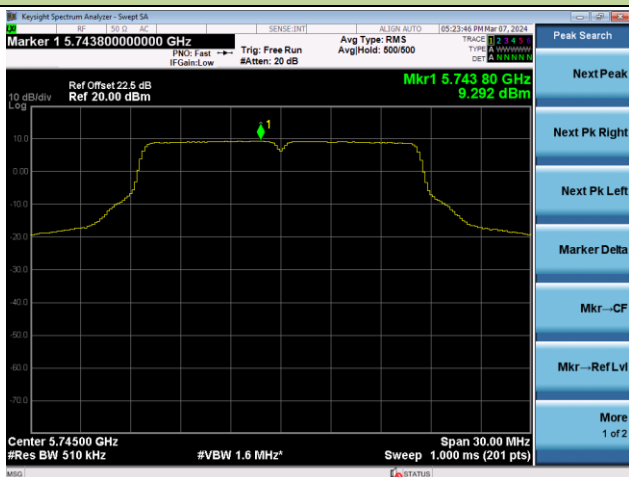

Channel 100 (5500MHz)

Channel 116 (5580MHz)

Channel 140 (5700MHz)

Channel 144(5720MHz)

Channel 149 (5745MHz)

Channel 157 (5785MHz)

802.11a Power Spectral Density - Ant 3

Channel 165 (5825MHz)

Peak Search
Next Peak
Next Pk Right
Next Pk Left
Marker Delta
Mkr--CF
Mkr--Ref Lvl
More 1 of 2

802.11ac-VHT20 Power Spectral Density - Ant 3

Channel 36 (5180MHz)

Channel 44 (5220MHz)

Channel 48 (5240MHz)

Channel 52 (5260MHz)