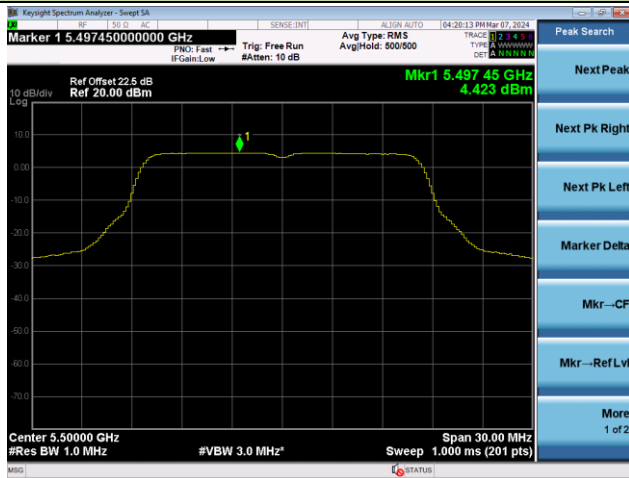

802.11a Power Spectral Density - Ant 3

Channel 36 (5180MHz)

Channel 44 (5220MHz)

Channel 48 (5240MHz)

Channel 52 (5260MHz)

Channel 60 (5300MHz)

Channel 64 (5320MHz)

802.11a Power Spectral Density - Ant 3

Channel 100 (5500MHz)

Channel 116 (5580MHz)

Channel 140 (5700MHz)

Channel 144(5720MHz)

Channel 149 (5745MHz)

Channel 157 (5785MHz)

802.11a Power Spectral Density - Ant 3

Channel 165 (5825MHz)

Peak Search
Next Peak
Next Pk Right
Next Pk Left
Marker Delta
Mkr--CF
Mkr--Ref Lvl
More 1 of 2

802.11ac-VHT20 Power Spectral Density - Ant 3

Channel 36 (5180MHz)

Channel 44 (5220MHz)

Channel 48 (5240MHz)

Channel 52 (5260MHz)