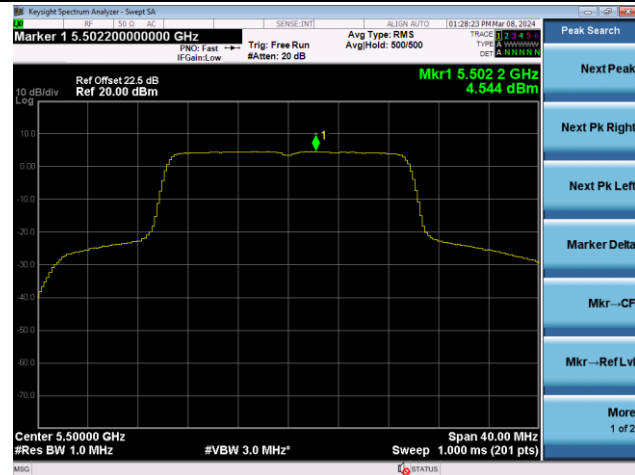

Channel 114 (5570MHz)

802.11ax-HE20 Power Spectral Density - Ant 3

Channel 36 (5180MHz)

Channel 44 (5220MHz)

Channel 48 (5240MHz)

Channel 52 (5260MHz)

Channel 60 (5300MHz)

Channel 64 (5320MHz)

802.11ax-HE20 Power Spectral Density - Ant 3

Channel 100 (5500MHz)

Channel 116 (5580MHz)

Channel 140 (5700MHz)

Channel 144(5720MHz)

Channel 149 (5745MHz)

Channel 157 (5785MHz)

802.11ax-HE20 Power Spectral Density - Ant 3