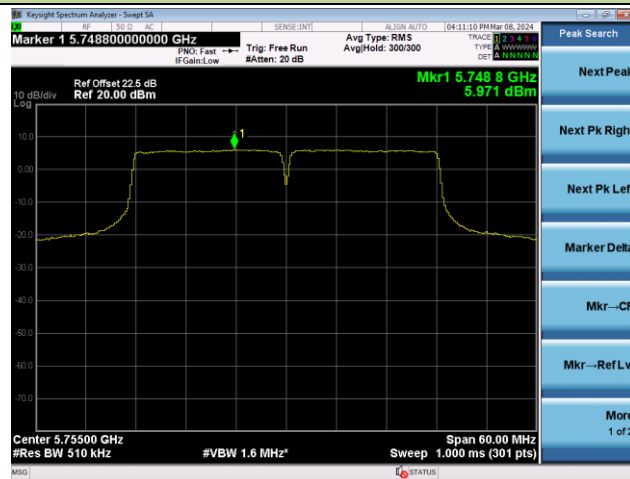

802.11ax-HE40 Power Spectral Density - Ant 3

Channel 134 (5670MHz)

Channel 142(5710MHz)

Channel 151 (5755MHz)

Channel 159 (5795MHz)