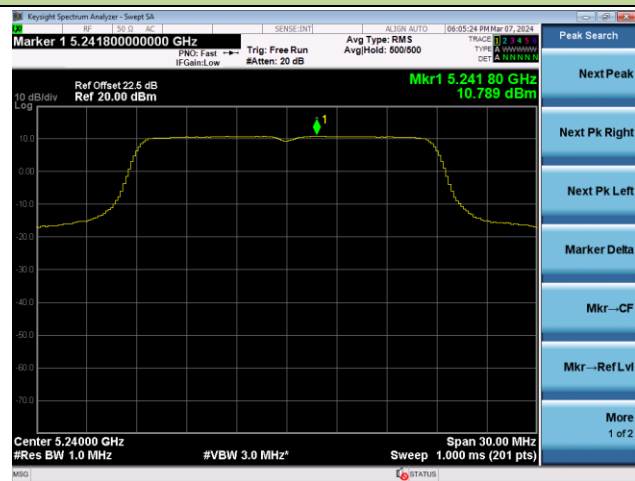

Peak Search
Next Peak
Next Pk Right
Next Pk Left
Marker Delta
Mkr--CF
Mkr--Ref Lvl
More 1 of 2

802.11ac-VHT20 Power Spectral Density - Ant 3

Channel 36 (5180MHz)

Channel 44 (5220MHz)

Channel 48 (5240MHz)

Channel 52 (5260MHz)