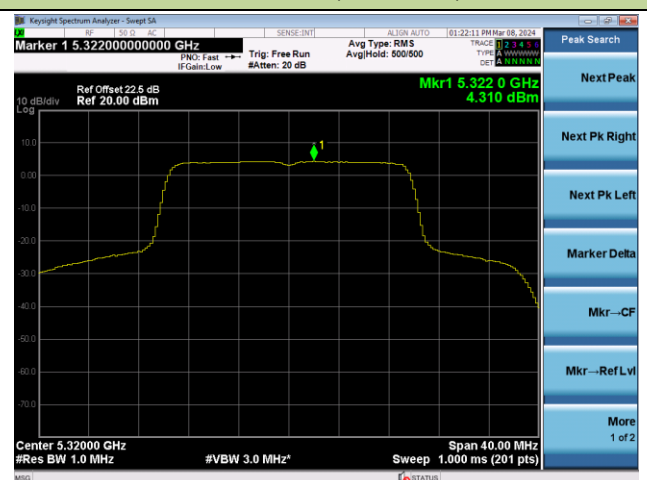

Channel 42 (5210MHz)

Channel 58 (5290MHz)

Channel 106 (5530MHz)

Channel 122 (5610MHz)

Channel 138 (5690MHz)

Channel 155 (5775MHz)

802.11ac-VHT160 Power Spectral Density - Ant 3

Channel 50 (5250MHz)

Channel 114 (5570MHz)

802.11ax-HE20 Power Spectral Density - Ant 3

Channel 36 (5180MHz)

Channel 44 (5220MHz)

Channel 48 (5240MHz)

Channel 52 (5260MHz)

Channel 60 (5300MHz)

Channel 64 (5320MHz)

802.11ax-HE20 Power Spectral Density - Ant 3

Channel 100 (5500MHz)

Channel 116 (5580MHz)

Channel 140 (5700MHz)

Channel 144(5720MHz)

Channel 149 (5745MHz)

Channel 157 (5785MHz)

802.11ax-HE20 Power Spectral Density - Ant 3