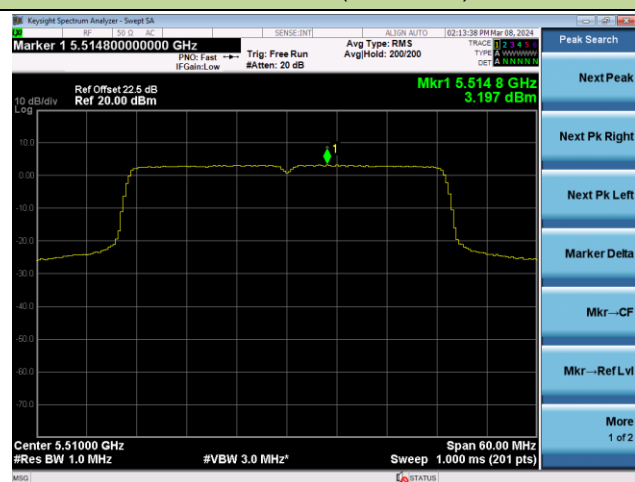

802.11ax-HE20 Power Spectral Density - Ant 3

Channel 100 (5500MHz)

Channel 116 (5580MHz)

Channel 140 (5700MHz)

Channel 144(5720MHz)

Channel 149 (5745MHz)

Channel 157 (5785MHz)

802.11ax-HE20 Power Spectral Density - Ant 3

Channel 165 (5825MHz)

802.11ax-HE40 Power Spectral Density - Ant 3

Channel 38 (5190MHz)

Channel 46 (5230MHz)

Channel 54 (5270MHz)

Channel 62 (5310MHz)

Channel 102 (5510MHz)

Channel 110 (5550MHz)

802.11ax-HE40 Power Spectral Density - Ant 3

Channel 134 (5670MHz)

Channel 142(5710MHz)

Channel 151 (5755MHz)

Channel 159 (5795MHz)