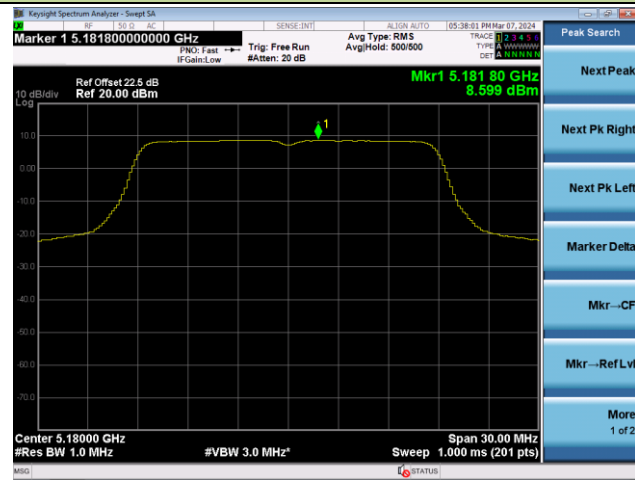

Channel 100 (5500MHz)

Channel 116 (5580MHz)

Channel 140 (5700MHz)

Channel 144(5720MHz)

Channel 149 (5745MHz)

Channel 157 (5785MHz)

802.11a Power Spectral Density - Ant 3

Channel 165 (5825MHz)

Peak Search
Next Peak
Next Pk Right
Next Pk Left
Marker Delta
Mkr--CF
Mkr--Ref Lvl
More 1 of 2

802.11ac-VHT20 Power Spectral Density - Ant 3

Channel 36 (5180MHz)

Channel 44 (5220MHz)

Channel 48 (5240MHz)

Channel 52 (5260MHz)