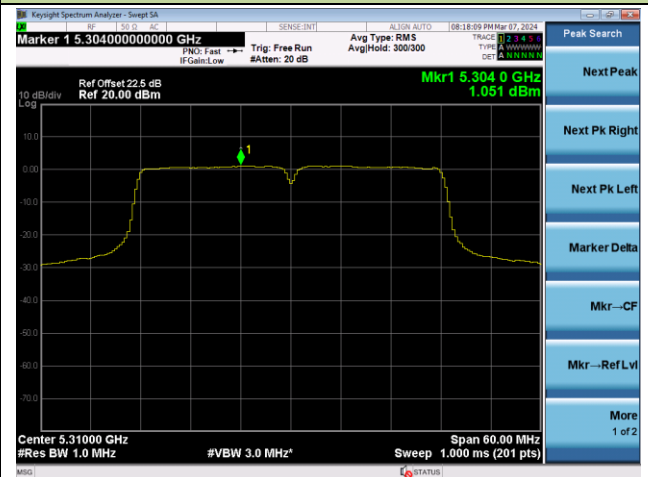

Channel 157 (5785MHz)

802.11ac-VHT20 Power Spectral Density - Ant 3

Channel 165 (5825MHz)

802.11ac-VHT40 Power Spectral Density - Ant 3

Channel 38 (5190MHz)

Channel 46 (5230MHz)

Channel 54 (5270MHz)

Channel 62 (5310MHz)

Channel 102 (5510MHz)

Channel 110 (5550MHz)

802.11ac-VHT40 Power Spectral Density - Ant 3

Channel 134 (5670MHz)

Channel 142(5710MHz)

Channel 151 (5755MHz)

Channel 159 (5795MHz)

802.11ac-VHT80 Power Spectral Density - Ant 3