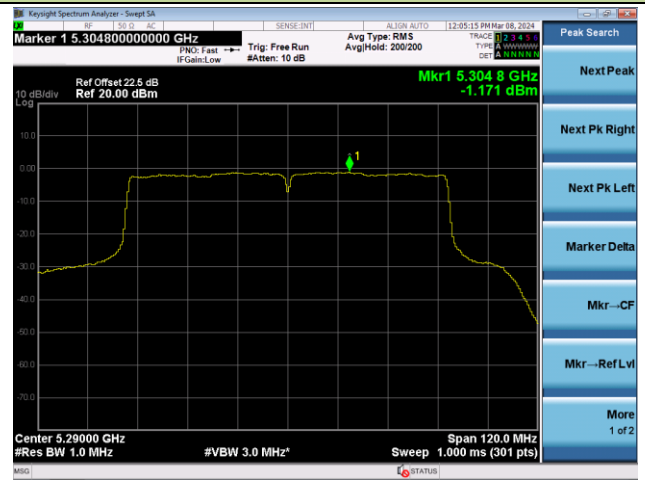

Channel 102 (5510MHz)

Channel 110 (5550MHz)

802.11ac-VHT40 Power Spectral Density - Ant 3

Channel 134 (5670MHz)

Channel 142(5710MHz)

Channel 151 (5755MHz)

Channel 159 (5795MHz)

802.11ac-VHT80 Power Spectral Density - Ant 3

Channel 42 (5210MHz)

Channel 58 (5290MHz)

Channel 106 (5530MHz)

Channel 122 (5610MHz)

Channel 138 (5690MHz)

Channel 155 (5775MHz)

802.11ac-VHT160 Power Spectral Density - Ant 3

Channel 50 (5250MHz)