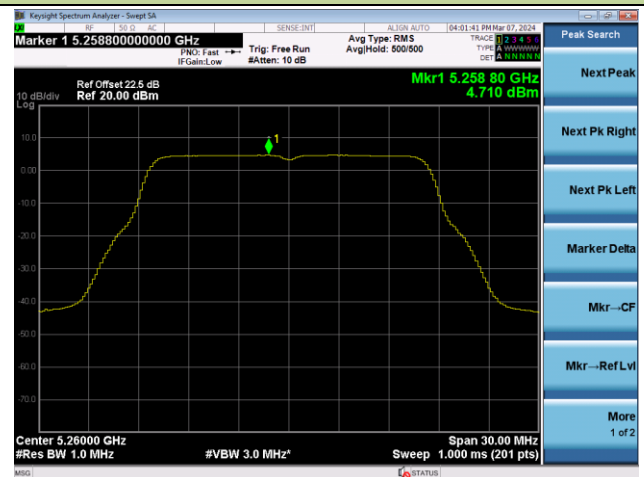

802.11a Power Spectral Density - Ant 3

Channel 36 (5180MHz)

Channel 44 (5220MHz)

Channel 48 (5240MHz)

Channel 52 (5260MHz)

Channel 60 (5300MHz)

Channel 64 (5320MHz)

802.11a Power Spectral Density - Ant 3

Channel 100 (5500MHz)

Channel 116 (5580MHz)

Channel 140 (5700MHz)

Channel 144(5720MHz)

Channel 149 (5745MHz)

Channel 157 (5785MHz)

802.11a Power Spectral Density - Ant 3

Channel 165 (5825MHz)

Peak Search
Next Peak
Next Pk Right
Next Pk Left
Marker Delta
Mkr--CF
Mkr--Ref Lvl
More 1 of 2

802.11ac-VHT20 Power Spectral Density - Ant 3

Channel 36 (5180MHz)

Channel 44 (5220MHz)

Channel 48 (5240MHz)

Channel 52 (5260MHz)