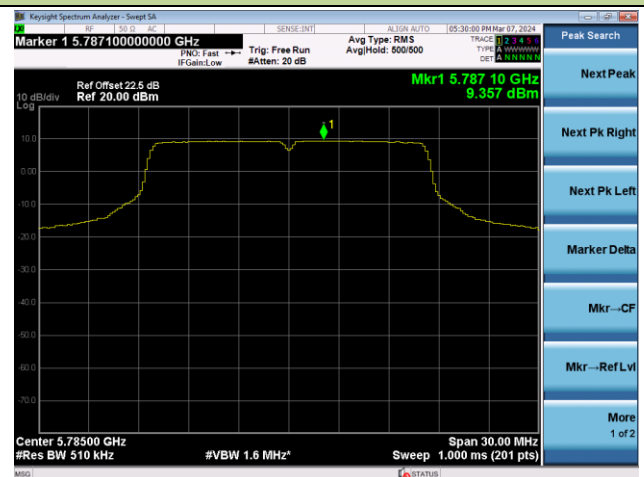

Channel 100 (5500MHz)

Channel 116 (5580MHz)

Channel 140 (5700MHz)

Channel 144(5720MHz)

Channel 149 (5745MHz)

Channel 157 (5785MHz)

802.11a Power Spectral Density - Ant 3

Channel 165 (5825MHz)

Peak Search
Next Peak
Next Pk Right
Next Pk Left
Marker Delta
Mkr--CF
Mkr--Ref Lvl
More 1 of 2

802.11ac-VHT20 Power Spectral Density - Ant 3

Channel 36 (5180MHz)

Channel 44 (5220MHz)

Channel 48 (5240MHz)

Channel 52 (5260MHz)