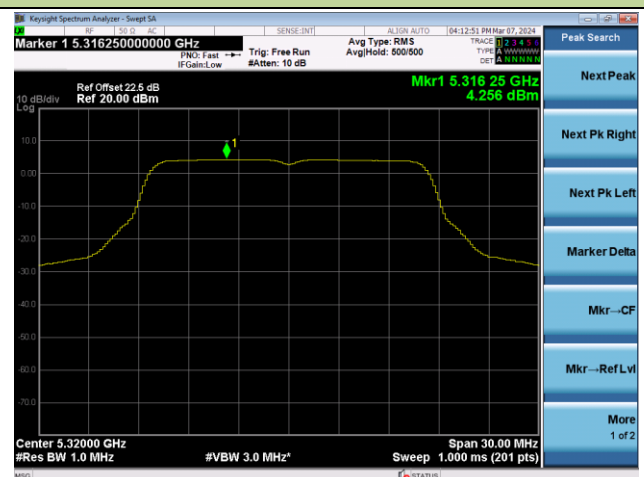

802.11a Power Spectral Density - Ant 3

Channel 36 (5180MHz)

Channel 44 (5220MHz)

Channel 48 (5240MHz)

Channel 52 (5260MHz)

Channel 60 (5300MHz)

Channel 64 (5320MHz)

802.11a Power Spectral Density - Ant 3

Channel 100 (5500MHz)

Channel 116 (5580MHz)

Channel 140 (5700MHz)

Channel 144(5720MHz)

Channel 149 (5745MHz)

Channel 157 (5785MHz)

802.11a Power Spectral Density - Ant 3

Channel 165 (5825MHz)

Peak Search
Next Peak
Next Pk Right
Next Pk Left
Marker Delta
Mkr--CF
Mkr--Ref Lvl
More 1 of 2

802.11ac-VHT20 Power Spectral Density - Ant 3

Channel 36 (5180MHz)

Channel 44 (5220MHz)

Channel 48 (5240MHz)

Channel 52 (5260MHz)