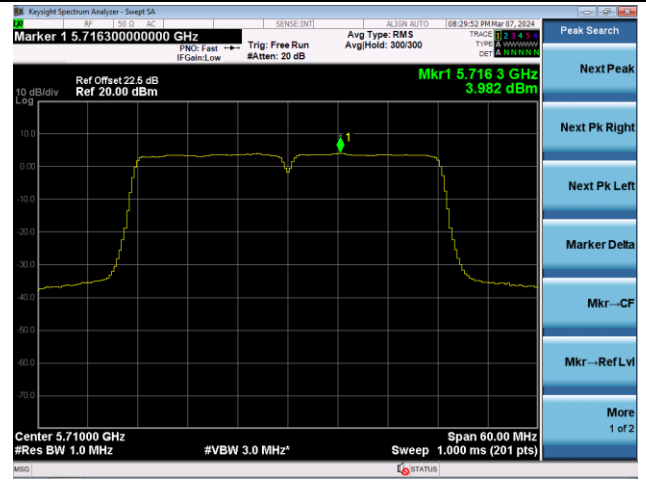

802.11ac-VHT40 Power Spectral Density - Ant 1

Channel 38 (5190MHz)

Channel 46 (5230MHz)

Channel 54 (5270MHz)

Channel 62 (5310MHz)

Channel 102 (5510MHz)

Channel 110 (5550MHz)

802.11ac-VHT40 Power Spectral Density - Ant 1

Channel 134 (5670MHz)

Channel 142(5710MHz)

Channel 151 (5755MHz)

Channel 159 (5795MHz)

802.11ac-VHT80 Power Spectral Density - Ant 1

Channel 42 (5210MHz)

Channel 58 (5290MHz)

Channel 106 (5530MHz)