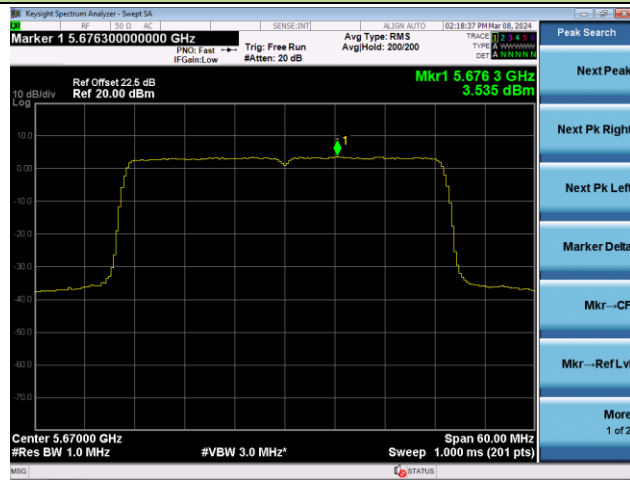

Channel 46 (5230MHz)

Channel 54 (5270MHz)

Channel 62 (5310MHz)

Channel 102 (5510MHz)

Channel 110 (5550MHz)

802.11ax-HE40 Power Spectral Density - Ant 1

Channel 134 (5670MHz)

Channel 142(5710MHz)