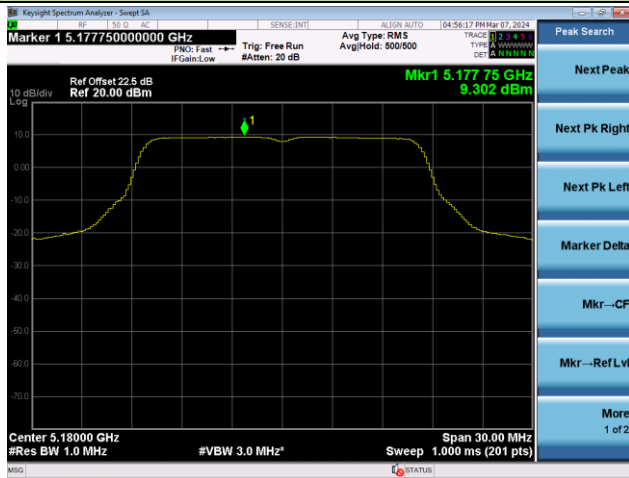

Channel 155 (5775MHz)

802.11ax-HE160 Power Spectral Density - Ant 1

Channel 50 (5250MHz)

Channel 114 (5570MHz)

802.11a Power Spectral Density - Ant 2

Channel 36 (5180MHz)

Channel 44 (5220MHz)

Channel 48 (5240MHz)

Channel 52 (5260MHz)

Channel 60 (5300MHz)

Channel 64 (5320MHz)