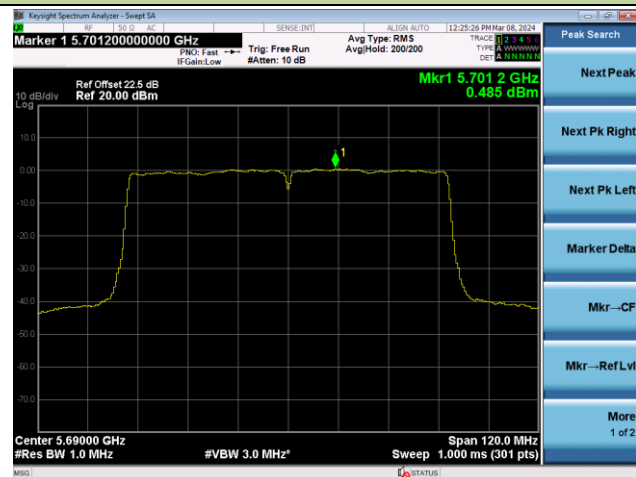

Channel 134 (5670MHz)

Channel 142(5710MHz)

Channel 151 (5755MHz)

Channel 159 (5795MHz)

802.11ac-VHT80 Power Spectral Density - Ant 1

Channel 42 (5210MHz)

Channel 58 (5290MHz)

Channel 106 (5530MHz)

Channel 122 (5610MHz)

Channel 138 (5690MHz)

Channel 155 (5775MHz)

802.11ac-VHT160 Power Spectral Density - Ant 1

Channel 50 (5250MHz)

Channel 114 (5570MHz)

802.11ax-HE20 Power Spectral Density - Ant 1

Channel 36 (5180MHz)