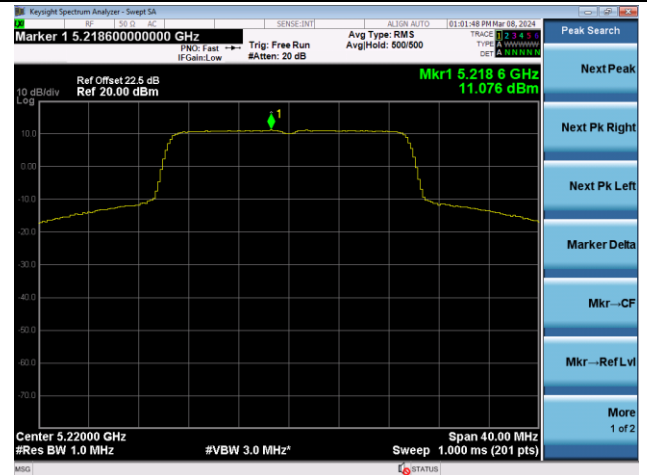

Channel 44 (5220MHz)