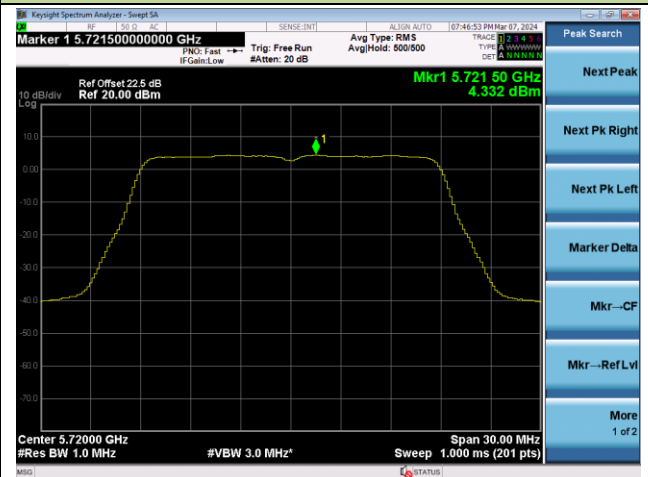

Channel 100 (5500MHz)

Channel 116 (5580MHz)

Channel 140 (5700MHz)

Channel 144(5720MHz)

Channel 149 (5745MHz)

Channel 157 (5785MHz)

802.11ac-VHT20 Power Spectral Density - Ant 1

Channel 165 (5825MHz)

802.11ac-VHT40 Power Spectral Density - Ant 1

Channel 38 (5190MHz)

Channel 46 (5230MHz)

Channel 54 (5270MHz)

Channel 62 (5310MHz)

Channel 102 (5510MHz)

Channel 110 (5550MHz)

802.11ac-VHT40 Power Spectral Density - Ant 1