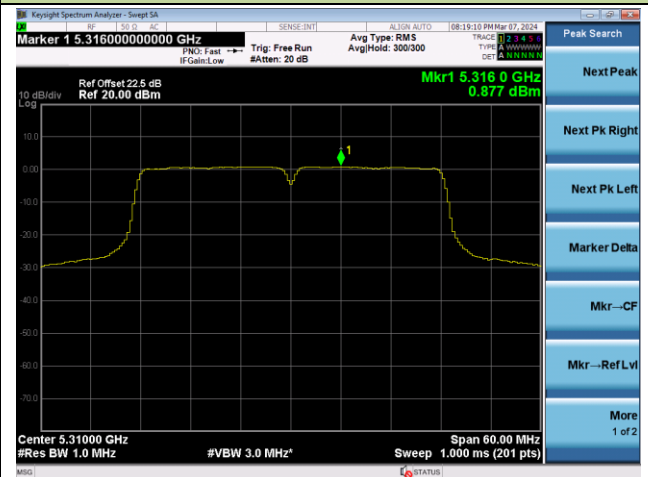

802.11ac-VHT40 Power Spectral Density - Ant 1

Channel 38 (5190MHz)

Channel 46 (5230MHz)

Channel 54 (5270MHz)

Channel 62 (5310MHz)

Channel 102 (5510MHz)

Channel 110 (5550MHz)

802.11ac-VHT40 Power Spectral Density - Ant 1

Channel 134 (5670MHz)

Channel 142(5710MHz)

Channel 151 (5755MHz)

Channel 159 (5795MHz)

802.11ac-VHT80 Power Spectral Density - Ant 1

Channel 42 (5210MHz)

Channel 58 (5290MHz)

Channel 106 (5530MHz)