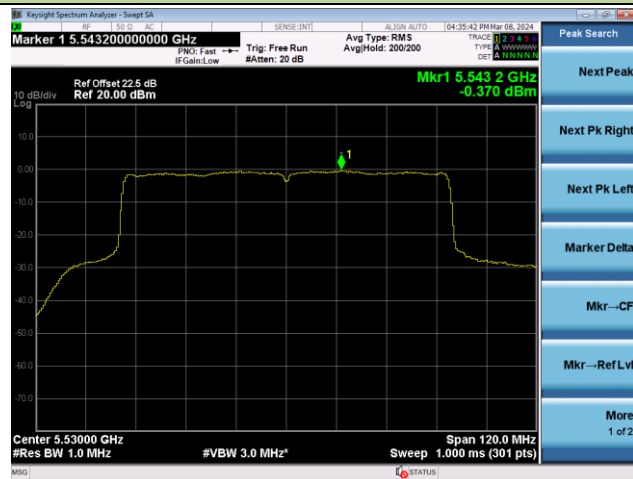

Channel 151 (5755MHz)

Channel 159 (5795MHz)

802.11ax-HE80 Power Spectral Density - Ant 1

Channel 42 (5210MHz)

Channel 58 (5290MHz)

Channel 106 (5530MHz)

Channel 122 (5610MHz)

Channel 138 (5690MHz)