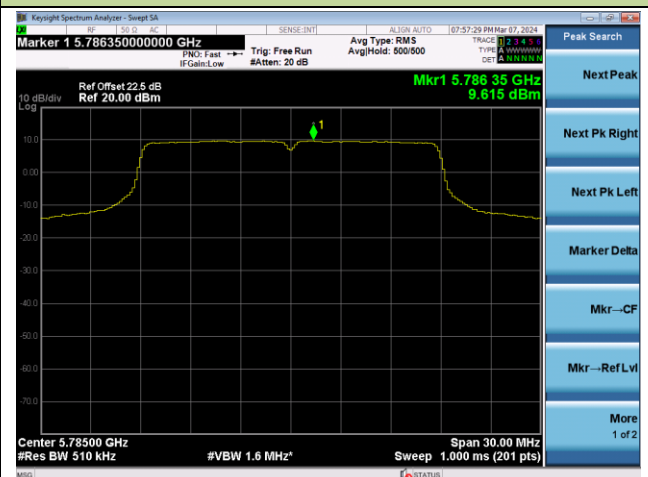

Channel 100 (5500MHz)

Channel 116 (5580MHz)

Channel 140 (5700MHz)

Channel 144(5720MHz)

Channel 149 (5745MHz)

Channel 157 (5785MHz)

802.11ac-VHT20 Power Spectral Density - Ant 1

Channel 165 (5825MHz)