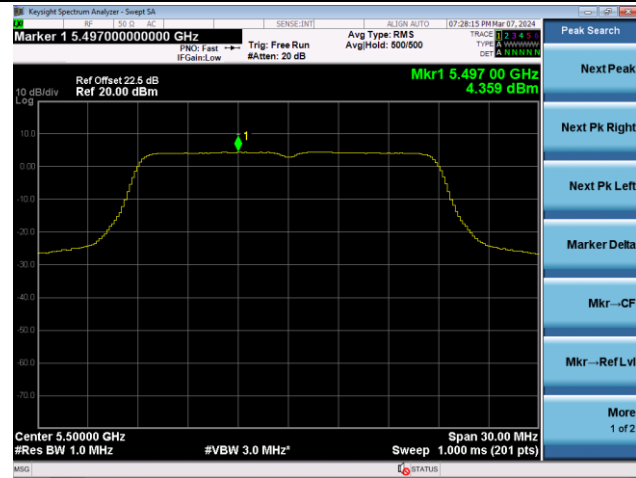

802.11ac-VHT20 Power Spectral Density - Ant 1

Channel 36 (5180MHz)

Channel 44 (5220MHz)

Channel 48 (5240MHz)

Channel 52 (5260MHz)

Channel 60 (5300MHz)

Channel 64 (5320MHz)

802.11ac-VHT20 Power Spectral Density - Ant 1

Channel 100 (5500MHz)

Channel 116 (5580MHz)

Channel 140 (5700MHz)

Channel 144(5720MHz)

Channel 149 (5745MHz)

Channel 157 (5785MHz)

802.11ac-VHT20 Power Spectral Density - Ant 1

Channel 165 (5825MHz)