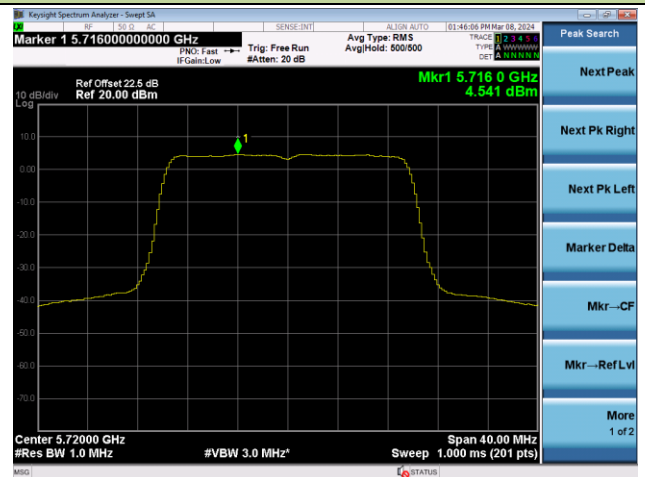

Channel 144(5720MHz)