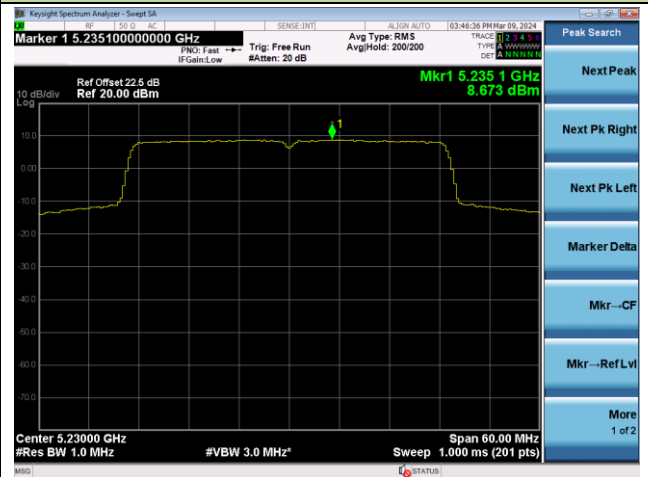

Channel 140 (5700MHz)

Channel 144(5720MHz)

Channel 149 (5745MHz)

Channel 157 (5785MHz)

802.11ax-HE20 Power Spectral Density - Ant 1

Channel 165 (5825MHz)

802.11ax-HE40 Power Spectral Density - Ant 1

Channel 38 (5190MHz)

Channel 46 (5230MHz)

Channel 54 (5270MHz)

Channel 62 (5310MHz)

Channel 102 (5510MHz)

Channel 110 (5550MHz)

802.11ax-HE40 Power Spectral Density - Ant 1

Channel 134 (5670MHz)

Channel 142(5710MHz)