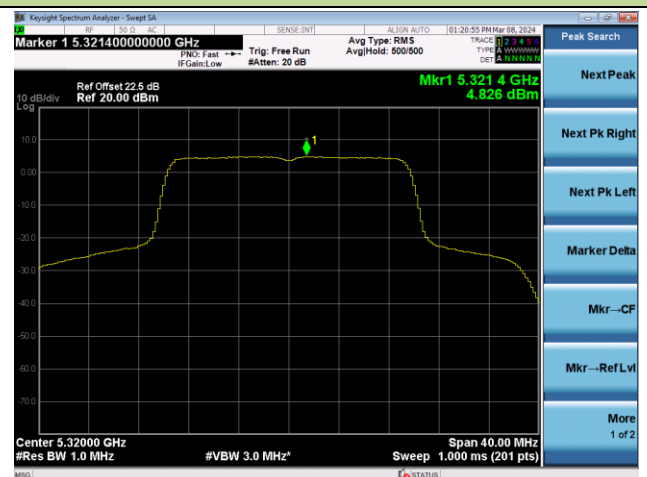

Channel 44 (5220MHz)

Channel 48 (5240MHz)

Channel 52 (5260MHz)

Channel 60 (5300MHz)

Channel 64 (5320MHz)

802.11ax-HE20 Power Spectral Density - Ant 1

Channel 100 (5500MHz)

Channel 116 (5580MHz)

Channel 140 (5700MHz)

Channel 144(5720MHz)

Channel 149 (5745MHz)

Channel 157 (5785MHz)

802.11ax-HE20 Power Spectral Density - Ant 1

Channel 165 (5825MHz)

802.11ax-HE40 Power Spectral Density - Ant 1

Channel 38 (5190MHz)