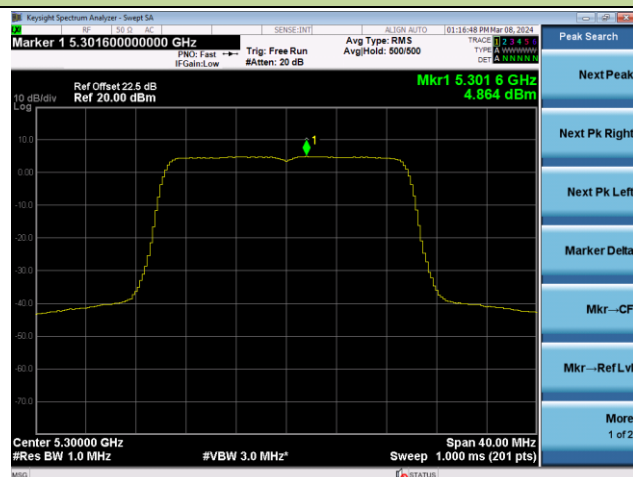

Channel 44 (5220MHz)

Channel 48 (5240MHz)

Channel 52 (5260MHz)

Channel 60 (5300MHz)

Channel 64 (5320MHz)

802.11ax-HE20 Power Spectral Density - Ant 1

Channel 100 (5500MHz)

Channel 116 (5580MHz)