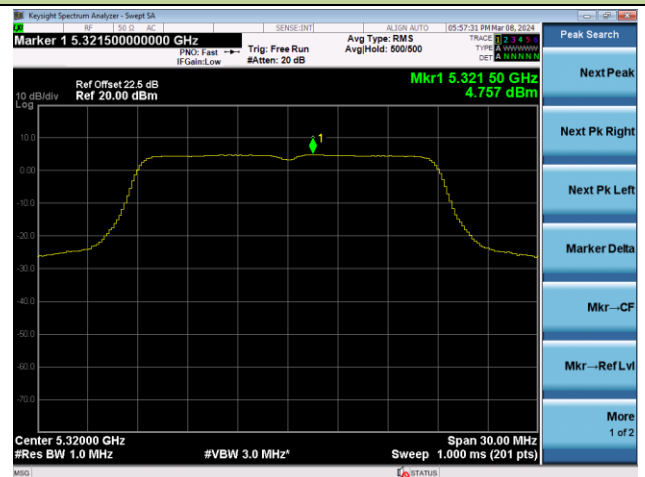

802.11ac-VHT20 Power Spectral Density - Ant 1

Channel 36 (5180MHz)

Channel 44 (5220MHz)

Channel 48 (5240MHz)

Channel 52 (5260MHz)

Channel 60 (5300MHz)

Channel 64 (5320MHz)

802.11ac-VHT20 Power Spectral Density - Ant 1

Channel 100 (5500MHz)

Channel 116 (5580MHz)

Channel 140 (5700MHz)

Channel 144(5720MHz)

Channel 149 (5745MHz)

Channel 157 (5785MHz)

802.11ac-VHT20 Power Spectral Density - Ant 1

Channel 165 (5825MHz)