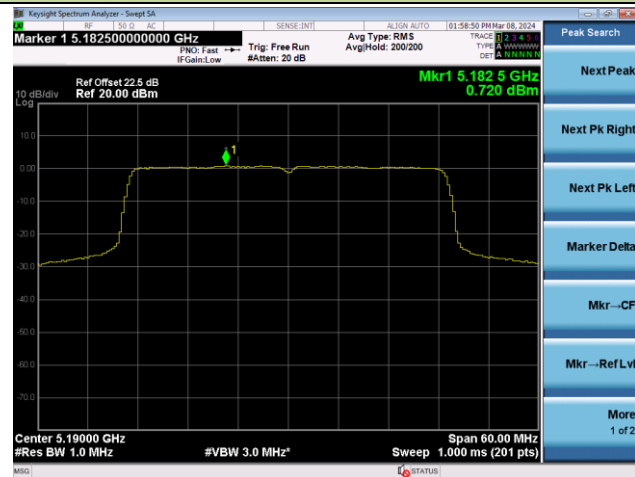

Channel 140 (5700MHz)

Channel 144(5720MHz)

Channel 149 (5745MHz)

Channel 157 (5785MHz)

802.11ax-HE20 Power Spectral Density - Ant 1

Channel 165 (5825MHz)

802.11ax-HE40 Power Spectral Density - Ant 1

Channel 38 (5190MHz)