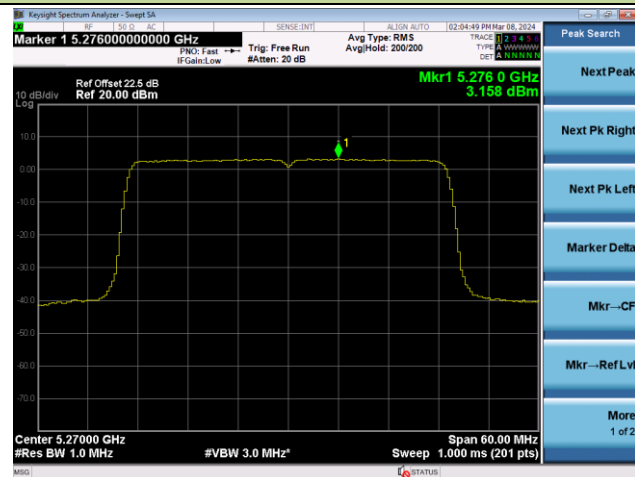

Channel 54 (5270MHz)