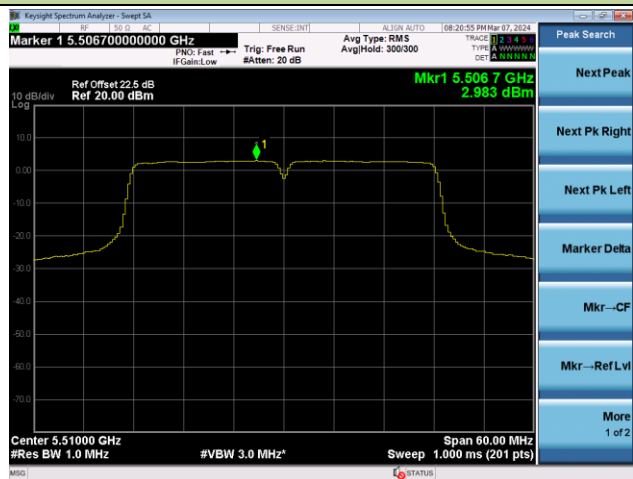

802.11ac-VHT40 Power Spectral Density - Ant 1

Channel 38 (5190MHz)

Channel 46 (5230MHz)

Channel 54 (5270MHz)

Channel 62 (5310MHz)

Channel 102 (5510MHz)

Channel 110 (5550MHz)

802.11ac-VHT40 Power Spectral Density - Ant 1

Channel 134 (5670MHz)

Channel 142(5710MHz)

Channel 151 (5755MHz)

Channel 159 (5795MHz)

802.11ac-VHT80 Power Spectral Density - Ant 1

Channel 42 (5210MHz)

Channel 58 (5290MHz)

Channel 106 (5530MHz)