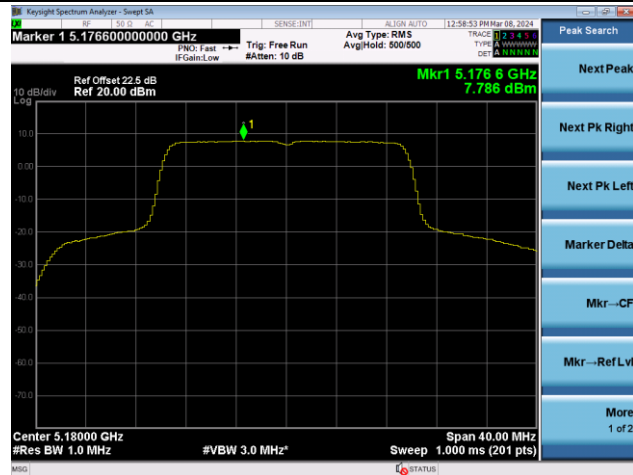

Channel 122 (5610MHz)

Channel 138 (5690MHz)

Channel 155 (5775MHz)

802.11ac-VHT160 Power Spectral Density - Ant 1

Channel 50 (5250MHz)

Channel 114 (5570MHz)

802.11ax-HE20 Power Spectral Density - Ant 1

Channel 36 (5180MHz)

Channel 44 (5220MHz)

Channel 48 (5240MHz)

Channel 52 (5260MHz)

Channel 60 (5300MHz)

Channel 64 (5320MHz)

802.11ax-HE20 Power Spectral Density - Ant 1

Channel 100 (5500MHz)

Channel 116 (5580MHz)