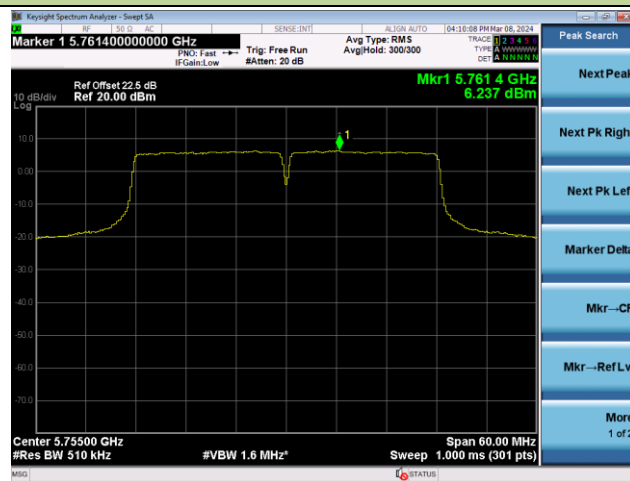

Channel 151 (5755MHz)