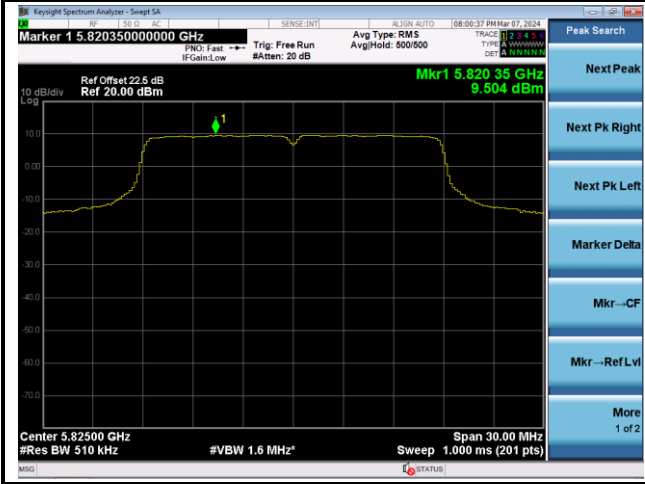

Channel 100 (5500MHz)

Channel 116 (5580MHz)

Channel 140 (5700MHz)

Channel 144(5720MHz)

Channel 149 (5745MHz)

Channel 157 (5785MHz)

802.11ac-VHT20 Power Spectral Density - Ant 1

Channel 165 (5825MHz)

802.11ac-VHT40 Power Spectral Density - Ant 1

Channel 38 (5190MHz)

Channel 46 (5230MHz)

Channel 54 (5270MHz)

Channel 62 (5310MHz)

Channel 102 (5510MHz)

Channel 110 (5550MHz)

802.11ac-VHT40 Power Spectral Density - Ant 1