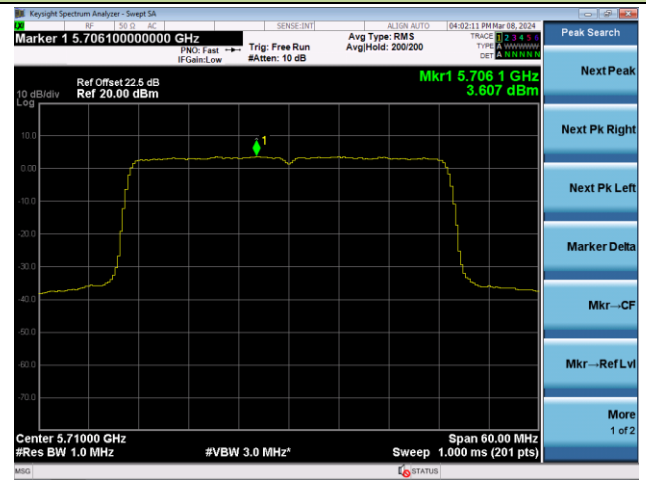

Channel 46 (5230MHz)

Channel 54 (5270MHz)

Channel 62 (5310MHz)

Channel 102 (5510MHz)

Channel 110 (5550MHz)

802.11ax-HE40 Power Spectral Density - Ant 1

Channel 134 (5670MHz)

Channel 142(5710MHz)

Channel 151 (5755MHz)

Channel 159 (5795MHz)

802.11ax-HE80 Power Spectral Density - Ant 1

Channel 42 (5210MHz)

Channel 58 (5290MHz)

Channel 106 (5530MHz)

Channel 122 (5610MHz)

Channel 138 (5690MHz)