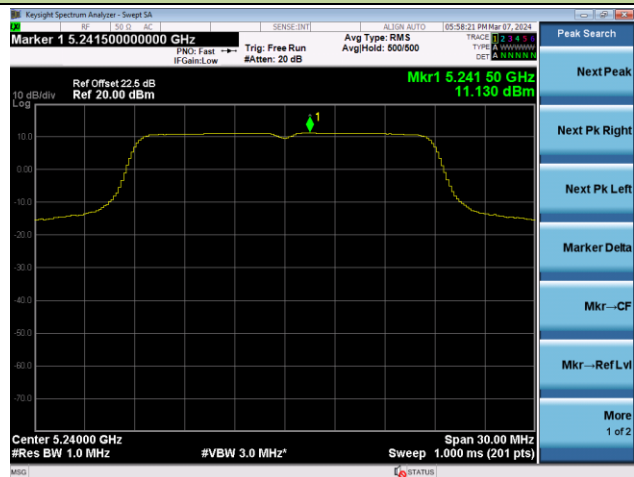

802.11ac-VHT20 Power Spectral Density - Ant 1

Channel 36 (5180MHz)

Channel 44 (5220MHz)

Channel 48 (5240MHz)

Channel 52 (5260MHz)

Channel 60 (5300MHz)

Channel 64 (5320MHz)

802.11ac-VHT20 Power Spectral Density - Ant 1

Channel 100 (5500MHz)

Channel 116 (5580MHz)

Channel 140 (5700MHz)

Channel 144(5720MHz)

Channel 149 (5745MHz)

Channel 157 (5785MHz)

802.11ac-VHT20 Power Spectral Density - Ant 1

Channel 165 (5825MHz)