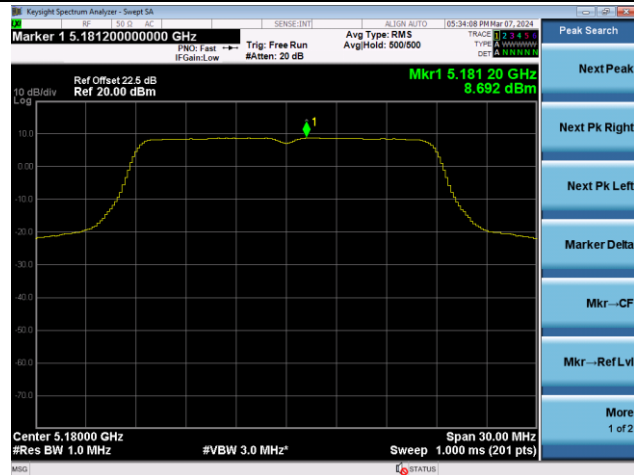

802.11ac-VHT20 Power Spectral Density - Ant 1

Channel 36 (5180MHz)

Channel 44 (5220MHz)

Channel 48 (5240MHz)

Channel 52 (5260MHz)

Channel 60 (5300MHz)

Channel 64 (5320MHz)

802.11ac-VHT20 Power Spectral Density - Ant 1

Channel 100 (5500MHz)

Channel 116 (5580MHz)

Channel 140 (5700MHz)

Channel 144(5720MHz)

Channel 149 (5745MHz)

Channel 157 (5785MHz)

802.11ac-VHT20 Power Spectral Density - Ant 1

Channel 165 (5825MHz)