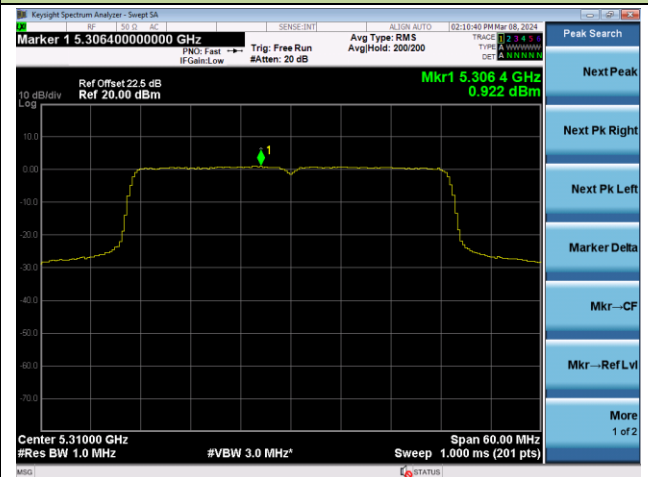

Channel 62 (5310MHz)