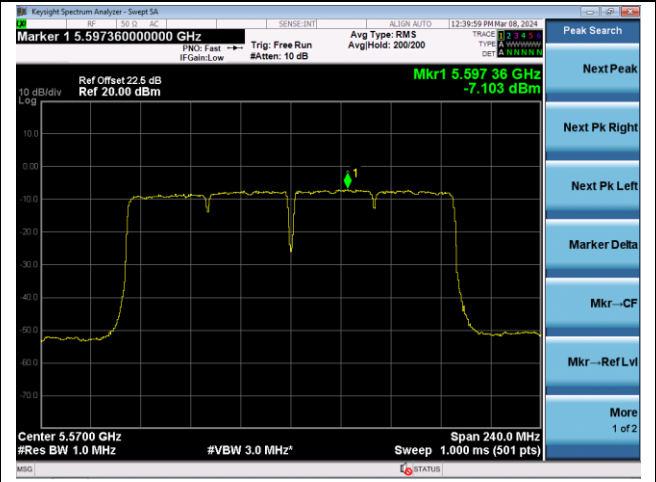

Channel 122 (5610MHz)

Channel 138 (5690MHz)

Channel 155 (5775MHz)

802.11ac-VHT160 Power Spectral Density - Ant 1

Channel 50 (5250MHz)

Channel 114 (5570MHz)

802.11ax-HE20 Power Spectral Density - Ant 1

Channel 36 (5180MHz)