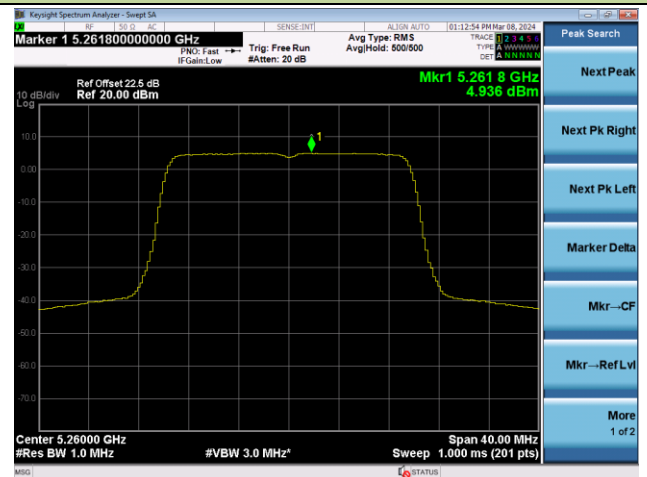

Channel 122 (5610MHz)

Channel 138 (5690MHz)

Channel 155 (5775MHz)

802.11ac-VHT160 Power Spectral Density - Ant 1

Channel 50 (5250MHz)

Channel 114 (5570MHz)

802.11ax-HE20 Power Spectral Density - Ant 1

Channel 36 (5180MHz)

Channel 44 (5220MHz)

Channel 48 (5240MHz)

Channel 52 (5260MHz)

Channel 60 (5300MHz)

Channel 64 (5320MHz)

802.11ax-HE20 Power Spectral Density - Ant 1

Channel 100 (5500MHz)

Channel 116 (5580MHz)