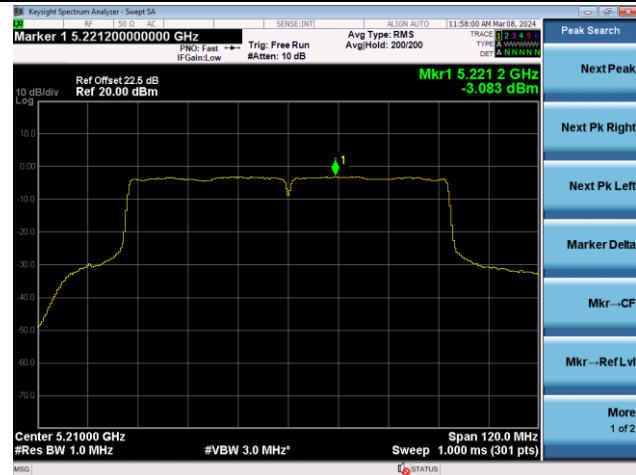

Channel 134 (5670MHz)

Channel 142(5710MHz)

Channel 151 (5755MHz)

Channel 159 (5795MHz)

802.11ac-VHT80 Power Spectral Density - Ant 1

Channel 42 (5210MHz)

Channel 58 (5290MHz)

Channel 106 (5530MHz)

Channel 122 (5610MHz)

Channel 138 (5690MHz)

Channel 155 (5775MHz)

802.11ac-VHT160 Power Spectral Density - Ant 1

Channel 50 (5250MHz)

Channel 114 (5570MHz)

802.11ax-HE20 Power Spectral Density - Ant 1

Channel 36 (5180MHz)