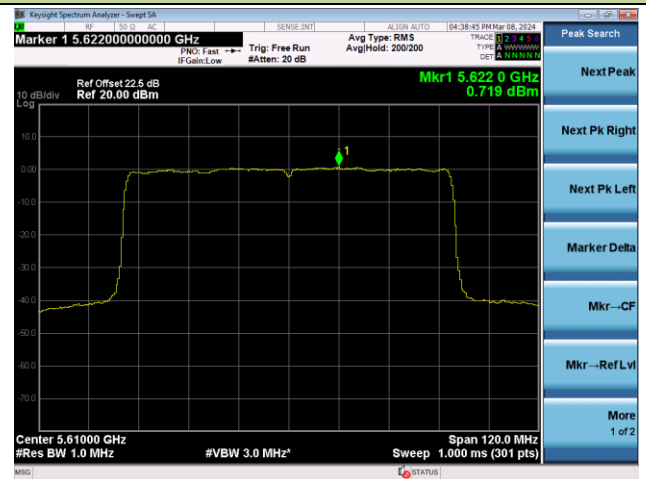

Channel 151 (5755MHz)

Channel 159 (5795MHz)

802.11ax-HE80 Power Spectral Density - Ant 1

Channel 42 (5210MHz)

Channel 58 (5290MHz)

Channel 106 (5530MHz)

Channel 122 (5610MHz)

Channel 138 (5690MHz)