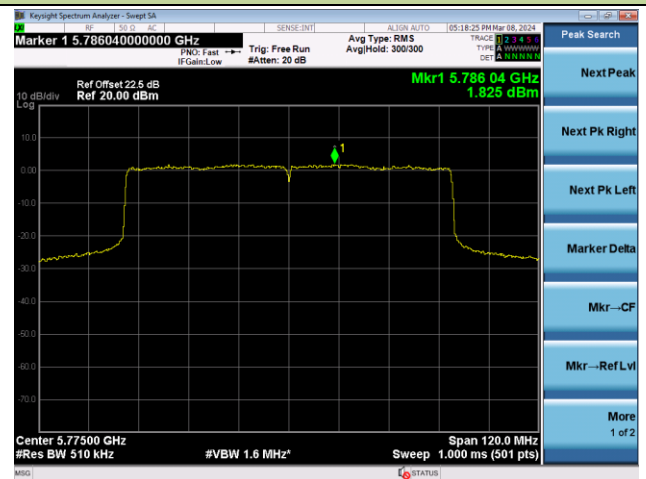

Channel 155 (5775MHz)