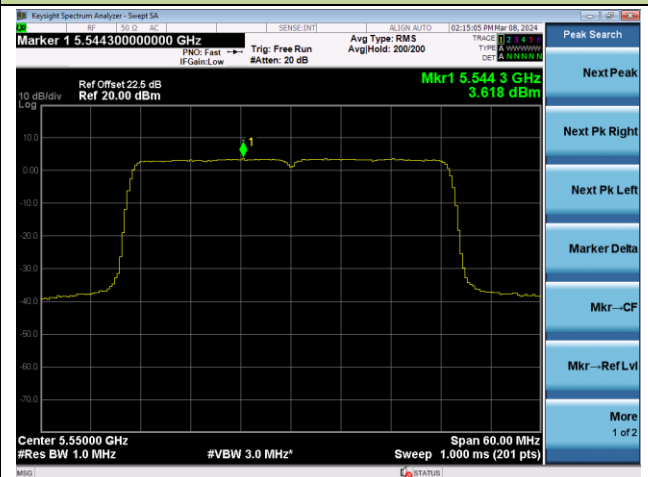

Channel 46 (5230MHz)

Channel 54 (5270MHz)

Channel 62 (5310MHz)

Channel 102 (5510MHz)

Channel 110 (5550MHz)

802.11ax-HE40 Power Spectral Density - Ant 1

Channel 134 (5670MHz)

Channel 142(5710MHz)

Channel 151 (5755MHz)

Channel 159 (5795MHz)

802.11ax-HE80 Power Spectral Density - Ant 1

Channel 42 (5210MHz)

Channel 58 (5290MHz)

Channel 106 (5530MHz)

Channel 122 (5610MHz)

Channel 138 (5690MHz)