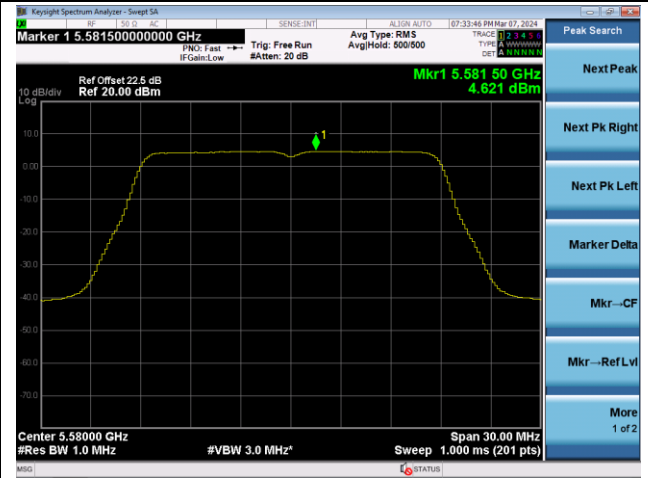

Channel 116 (5580MHz)