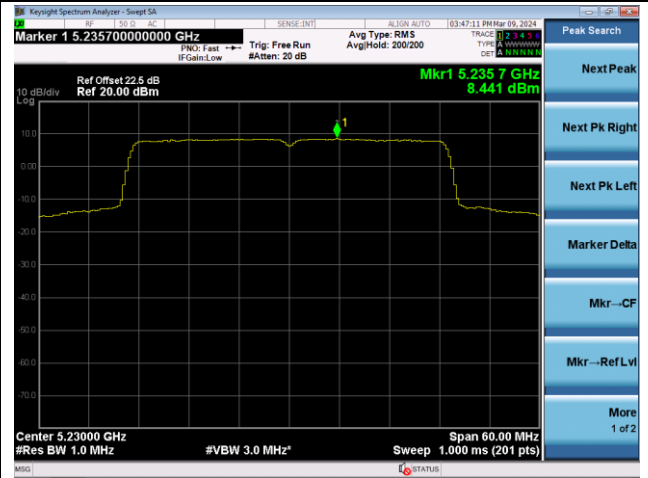

Channel 100 (5500MHz)

Channel 116 (5580MHz)

Channel 140 (5700MHz)

Channel 144(5720MHz)

Channel 149 (5745MHz)

Channel 157 (5785MHz)

802.11ac-VHT20 Power Spectral Density - Ant 1

Channel 165 (5825MHz)

802.11ac-VHT40 Power Spectral Density - Ant 1

Channel 38 (5190MHz)

Channel 46 (5230MHz)

Channel 54 (5270MHz)

Channel 62 (5310MHz)

Channel 102 (5510MHz)

Channel 110 (5550MHz)

802.11ac-VHT40 Power Spectral Density - Ant 1