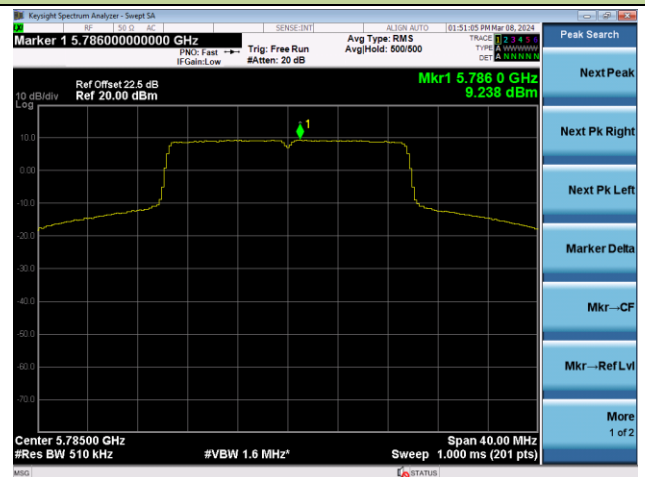

Channel 140 (5700MHz)

Channel 144(5720MHz)

Channel 149 (5745MHz)

Channel 157 (5785MHz)

802.11ax-HE20 Power Spectral Density - Ant 1

Channel 165 (5825MHz)

802.11ax-HE40 Power Spectral Density - Ant 1

Channel 38 (5190MHz)