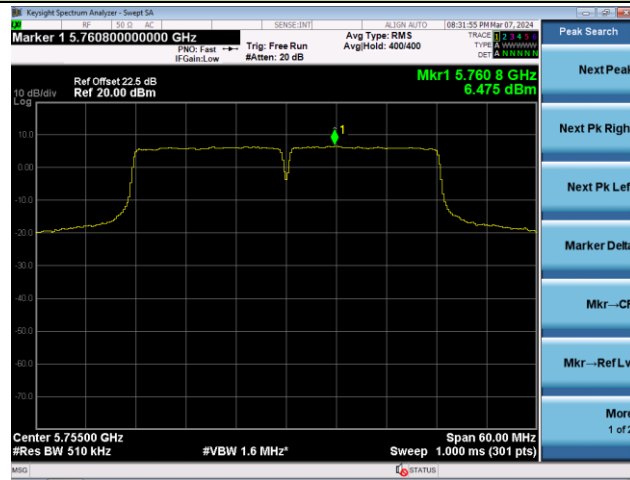

802.11ac-VHT40 Power Spectral Density - Ant 1

Channel 38 (5190MHz)

Channel 46 (5230MHz)

Channel 54 (5270MHz)

Channel 62 (5310MHz)

Channel 102 (5510MHz)

Channel 110 (5550MHz)

802.11ac-VHT40 Power Spectral Density - Ant 1

Channel 134 (5670MHz)

Channel 142(5710MHz)

Channel 151 (5755MHz)

Channel 159 (5795MHz)

802.11ac-VHT80 Power Spectral Density - Ant 1

Channel 42 (5210MHz)

Channel 58 (5290MHz)

Channel 106 (5530MHz)