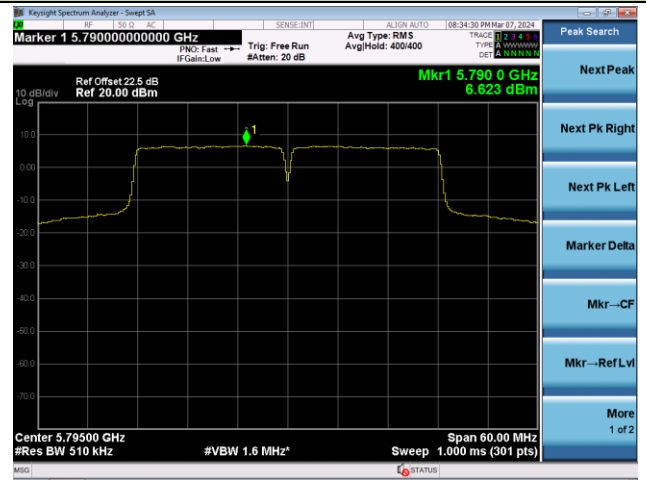

Channel 134 (5670MHz)

Channel 142(5710MHz)

Channel 151 (5755MHz)

Channel 159 (5795MHz)

802.11ac-VHT80 Power Spectral Density - Ant 1

Channel 42 (5210MHz)

Channel 58 (5290MHz)

Channel 106 (5530MHz)

Channel 122 (5610MHz)

Channel 138 (5690MHz)

Channel 155 (5775MHz)

802.11ac-VHT160 Power Spectral Density - Ant 1

Channel 50 (5250MHz)

Channel 114 (5570MHz)

802.11ax-HE20 Power Spectral Density - Ant 1

Channel 36 (5180MHz)