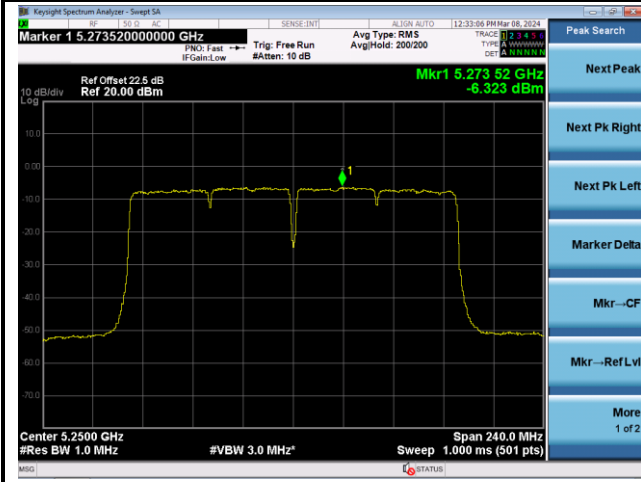

Channel 122 (5610MHz)

Channel 138 (5690MHz)

Channel 155 (5775MHz)

802.11ac-VHT160 Power Spectral Density - Ant 1

Channel 50 (5250MHz)

Channel 114 (5570MHz)

802.11ax-HE20 Power Spectral Density - Ant 1

Channel 36 (5180MHz)