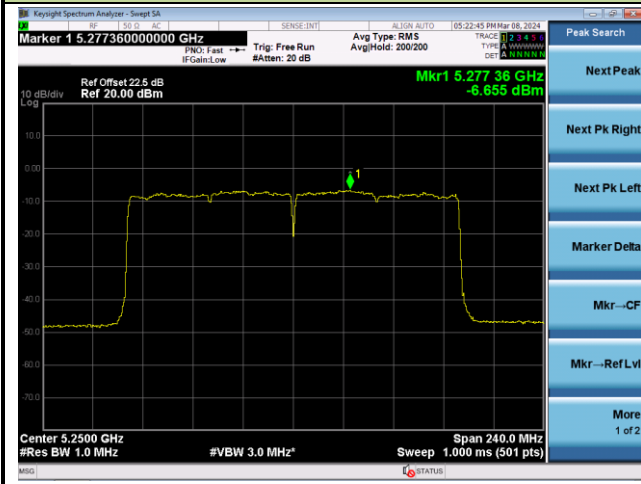

802.11ax-HE160 Power Spectral Density - Ant 1

Channel 50 (5250MHz)

Channel 114 (5570MHz)