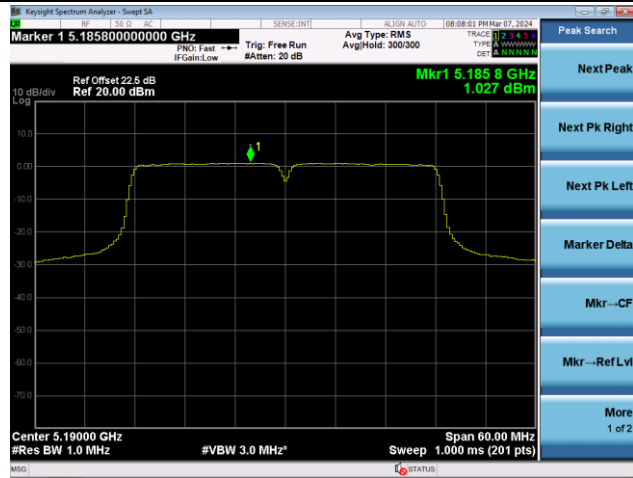

802.11ac-VHT40 Power Spectral Density - Ant 1

Channel 38 (5190MHz)