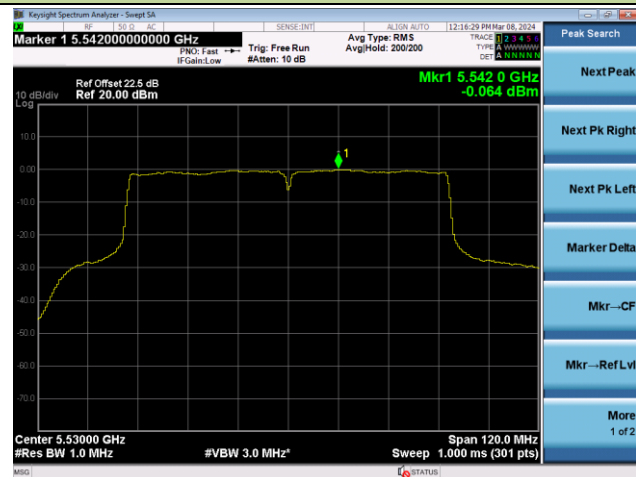

Channel 134 (5670MHz)

Channel 142(5710MHz)

Channel 151 (5755MHz)

Channel 159 (5795MHz)

802.11ac-VHT80 Power Spectral Density - Ant 1

Channel 42 (5210MHz)

Channel 58 (5290MHz)

Channel 106 (5530MHz)

Channel 122 (5610MHz)

Channel 138 (5690MHz)

Channel 155 (5775MHz)

802.11ac-VHT160 Power Spectral Density - Ant 1

Channel 50 (5250MHz)

Channel 114 (5570MHz)

802.11ax-HE20 Power Spectral Density - Ant 1

Channel 36 (5180MHz)