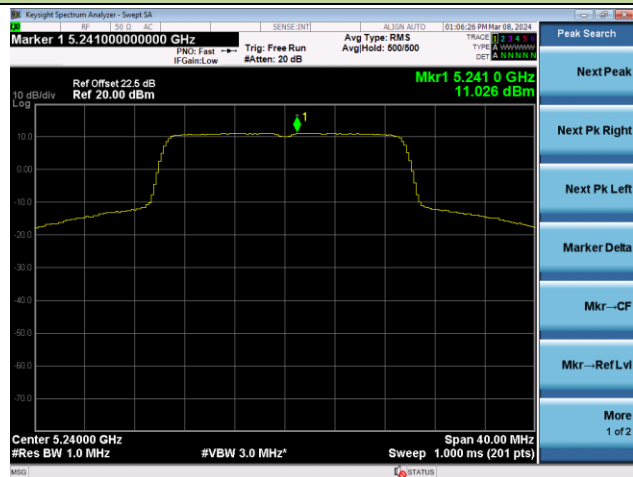

Channel 122 (5610MHz)

Channel 138 (5690MHz)

Channel 155 (5775MHz)

802.11ac-VHT160 Power Spectral Density - Ant 1

Channel 50 (5250MHz)

Channel 114 (5570MHz)

802.11ax-HE20 Power Spectral Density - Ant 1

Channel 36 (5180MHz)

Channel 44 (5220MHz)

Channel 48 (5240MHz)

Channel 52 (5260MHz)

Channel 60 (5300MHz)

Channel 64 (5320MHz)

802.11ax-HE20 Power Spectral Density - Ant 1

Channel 100 (5500MHz)

Channel 116 (5580MHz)