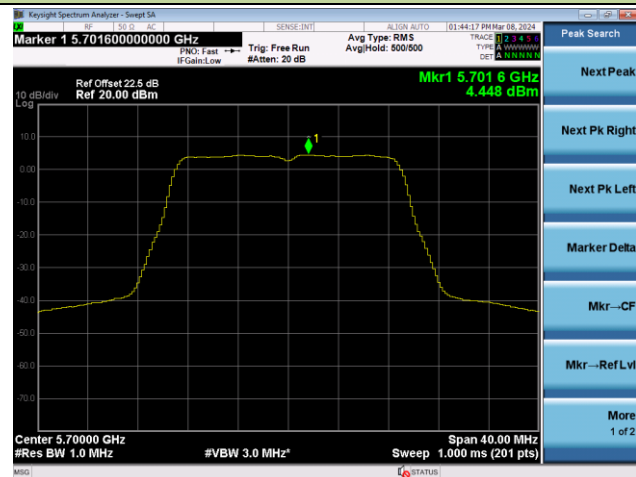

Channel 44 (5220MHz)

Channel 48 (5240MHz)

Channel 52 (5260MHz)

Channel 60 (5300MHz)

Channel 64 (5320MHz)

802.11ax-HE20 Power Spectral Density - Ant 1

Channel 100 (5500MHz)

Channel 116 (5580MHz)

Channel 140 (5700MHz)

Channel 144(5720MHz)

Channel 149 (5745MHz)

Channel 157 (5785MHz)

802.11ax-HE20 Power Spectral Density - Ant 1

Channel 165 (5825MHz)

802.11ax-HE40 Power Spectral Density - Ant 1

Channel 38 (5190MHz)