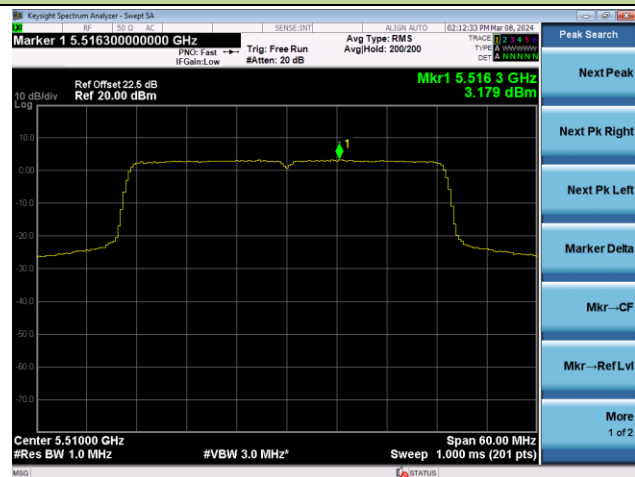

Channel 46 (5230MHz)

Channel 54 (5270MHz)

Channel 62 (5310MHz)

Channel 102 (5510MHz)

Channel 110 (5550MHz)

802.11ax-HE40 Power Spectral Density - Ant 1

Channel 134 (5670MHz)

Channel 142(5710MHz)

Channel 151 (5755MHz)

Channel 159 (5795MHz)

802.11ax-HE80 Power Spectral Density - Ant 1

Channel 42 (5210MHz)

Channel 58 (5290MHz)

Channel 106 (5530MHz)

Channel 122 (5610MHz)

Channel 138 (5690MHz)