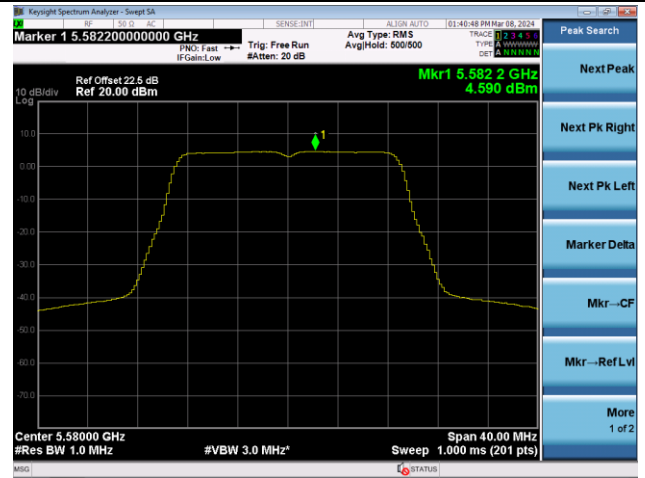

Channel 44 (5220MHz)

Channel 48 (5240MHz)

Channel 52 (5260MHz)

Channel 60 (5300MHz)

Channel 64 (5320MHz)

802.11ax-HE20 Power Spectral Density - Ant 1

Channel 100 (5500MHz)

Channel 116 (5580MHz)