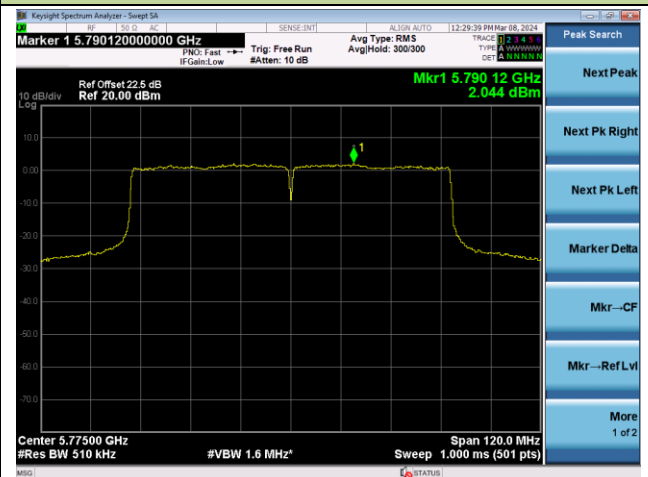

Channel 155 (5775MHz)