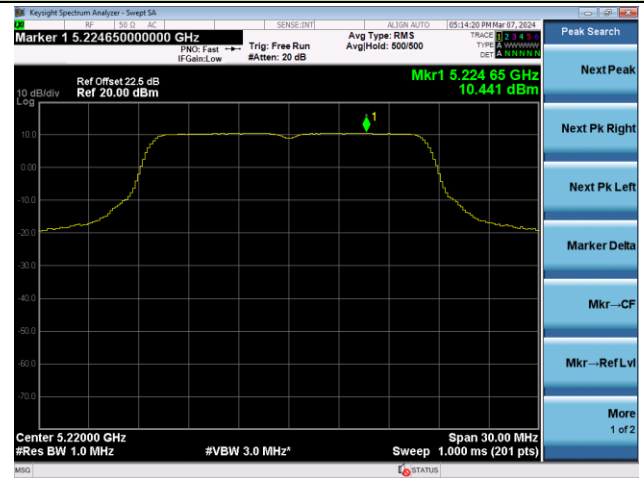

Channel 155 (5775MHz)

802.11ax-HE160 Power Spectral Density - Ant 1

Channel 50 (5250MHz)

Channel 114 (5570MHz)

802.11a Power Spectral Density - Ant 2

Channel 36 (5180MHz)

Channel 44 (5220MHz)

Channel 48 (5240MHz)

Channel 52 (5260MHz)

Channel 60 (5300MHz)

Channel 64 (5320MHz)