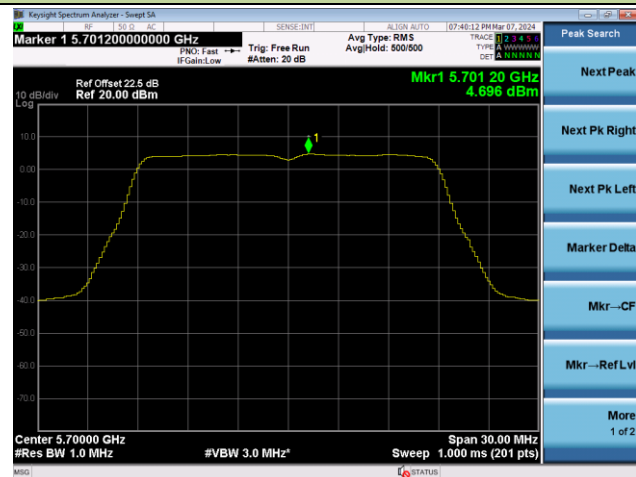

802.11ac-VHT20 Power Spectral Density - Ant 1

Channel 36 (5180MHz)

Channel 44 (5220MHz)

Channel 48 (5240MHz)

Channel 52 (5260MHz)

Channel 60 (5300MHz)

Channel 64 (5320MHz)

802.11ac-VHT20 Power Spectral Density - Ant 1

Channel 100 (5500MHz)

Channel 116 (5580MHz)

Channel 140 (5700MHz)

Channel 144(5720MHz)

Channel 149 (5745MHz)

Channel 157 (5785MHz)

802.11ac-VHT20 Power Spectral Density - Ant 1

Channel 165 (5825MHz)