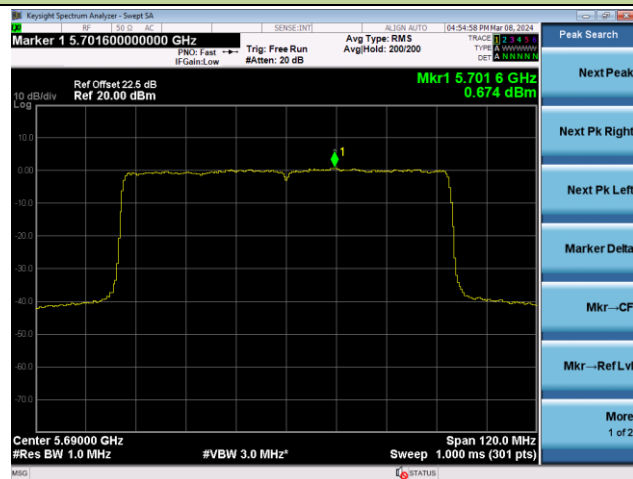

Channel 151 (5755MHz)

Channel 159 (5795MHz)

802.11ax-HE80 Power Spectral Density - Ant 1

Channel 42 (5210MHz)

Channel 58 (5290MHz)

Channel 106 (5530MHz)

Channel 122 (5610MHz)

Channel 138 (5690MHz)