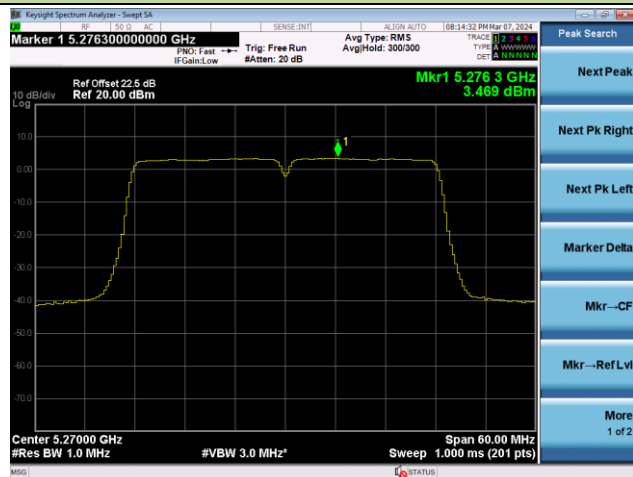

802.11ac-VHT40 Power Spectral Density - Ant 1

Channel 38 (5190MHz)

Channel 46 (5230MHz)

Channel 54 (5270MHz)

Channel 62 (5310MHz)

Channel 102 (5510MHz)

Channel 110 (5550MHz)

802.11ac-VHT40 Power Spectral Density - Ant 1

Channel 134 (5670MHz)

Channel 142(5710MHz)

Channel 151 (5755MHz)

Channel 159 (5795MHz)

802.11ac-VHT80 Power Spectral Density - Ant 1

Channel 42 (5210MHz)

Channel 58 (5290MHz)

Channel 106 (5530MHz)