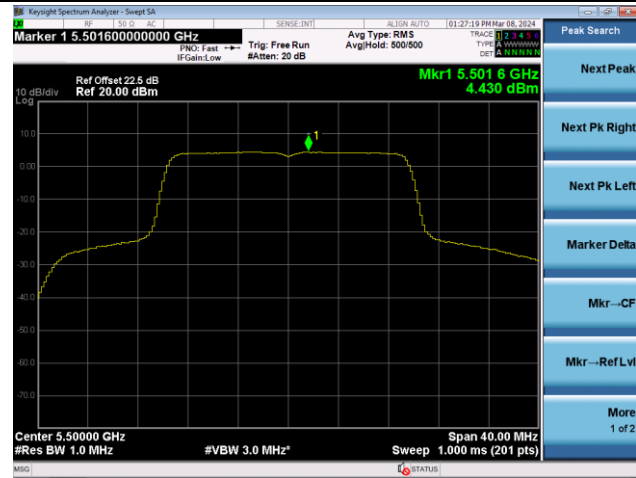

Channel 44 (5220MHz)

Channel 48 (5240MHz)

Channel 52 (5260MHz)

Channel 60 (5300MHz)

Channel 64 (5320MHz)

802.11ax-HE20 Power Spectral Density - Ant 1

Channel 100 (5500MHz)

Channel 116 (5580MHz)