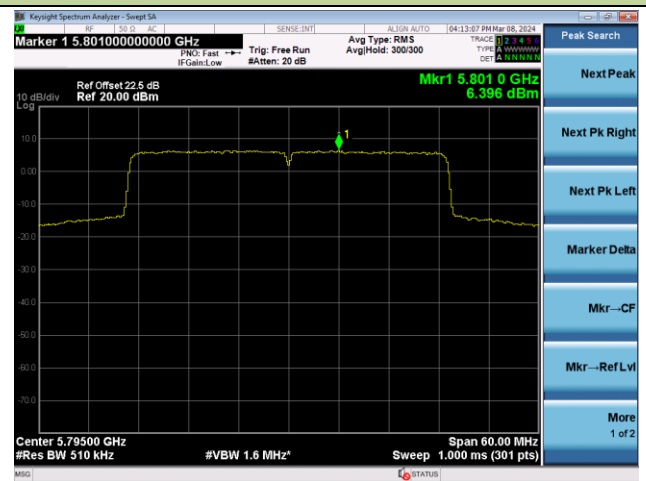

Channel 46 (5230MHz)

Channel 54 (5270MHz)

Channel 62 (5310MHz)

Channel 102 (5510MHz)

Channel 110 (5550MHz)

802.11ax-HE40 Power Spectral Density - Ant 1

Channel 134 (5670MHz)

Channel 142(5710MHz)

Channel 151 (5755MHz)

Channel 159 (5795MHz)

802.11ax-HE80 Power Spectral Density - Ant 1

Channel 42 (5210MHz)

Channel 58 (5290MHz)

Channel 106 (5530MHz)

Channel 122 (5610MHz)

Channel 138 (5690MHz)