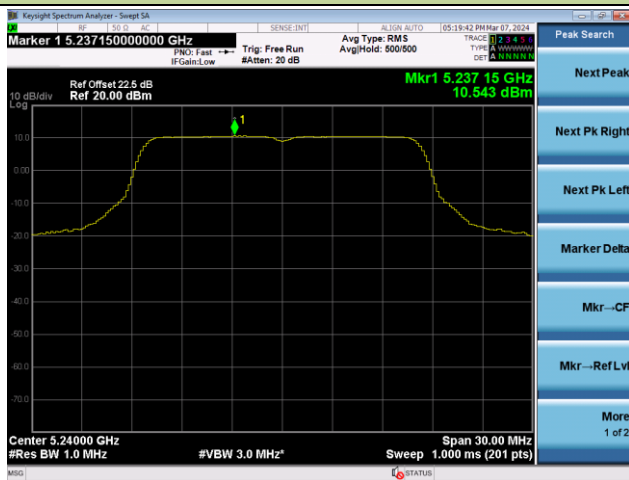

Channel 155 (5775MHz)

802.11ax-HE160 Power Spectral Density - Ant 1

Channel 50 (5250MHz)

Channel 114 (5570MHz)

802.11a Power Spectral Density - Ant 2

Channel 36 (5180MHz)

Channel 44 (5220MHz)

Channel 48 (5240MHz)

Channel 52 (5260MHz)

Channel 60 (5300MHz)

Channel 64 (5320MHz)