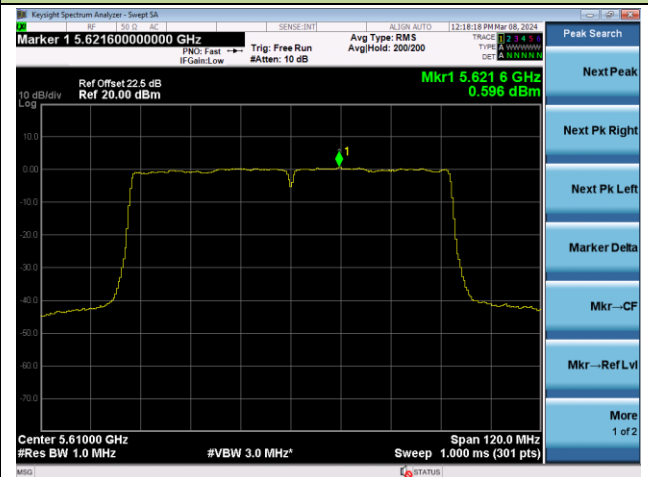

Channel 134 (5670MHz)

Channel 142(5710MHz)

Channel 151 (5755MHz)

Channel 159 (5795MHz)

802.11ac-VHT80 Power Spectral Density - Ant 1

Channel 42 (5210MHz)

Channel 58 (5290MHz)

Channel 106 (5530MHz)

Channel 122 (5610MHz)

Channel 138 (5690MHz)

Channel 155 (5775MHz)

802.11ac-VHT160 Power Spectral Density - Ant 1

Channel 50 (5250MHz)

Channel 114 (5570MHz)

802.11ax-HE20 Power Spectral Density - Ant 1

Channel 36 (5180MHz)