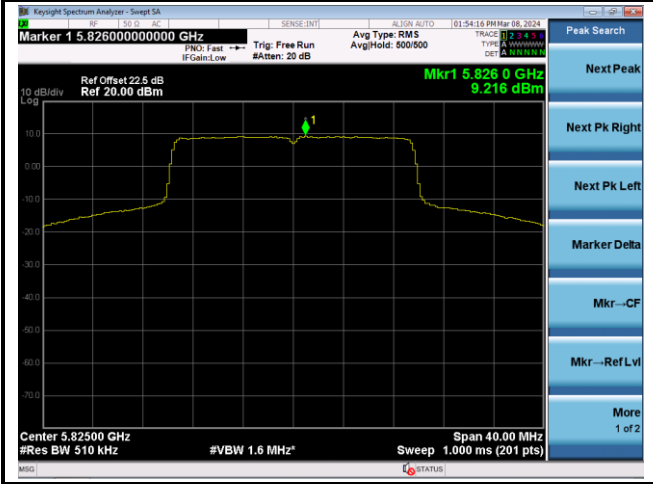

Channel 140 (5700MHz)

Channel 144(5720MHz)

Channel 149 (5745MHz)

Channel 157 (5785MHz)

802.11ax-HE20 Power Spectral Density - Ant 1

Channel 165 (5825MHz)

802.11ax-HE40 Power Spectral Density - Ant 1

Channel 38 (5190MHz)