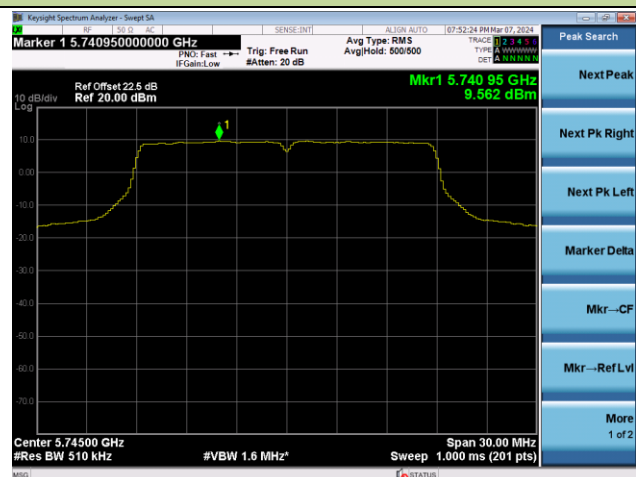

Channel 100 (5500MHz)

Channel 116 (5580MHz)

Channel 140 (5700MHz)

Channel 144(5720MHz)

Channel 149 (5745MHz)

Channel 157 (5785MHz)

802.11ac-VHT20 Power Spectral Density - Ant 1

Channel 165 (5825MHz)

802.11ac-VHT40 Power Spectral Density - Ant 1

Channel 38 (5190MHz)

Channel 46 (5230MHz)

Channel 54 (5270MHz)

Channel 62 (5310MHz)

Channel 102 (5510MHz)

Channel 110 (5550MHz)

802.11ac-VHT40 Power Spectral Density - Ant 1