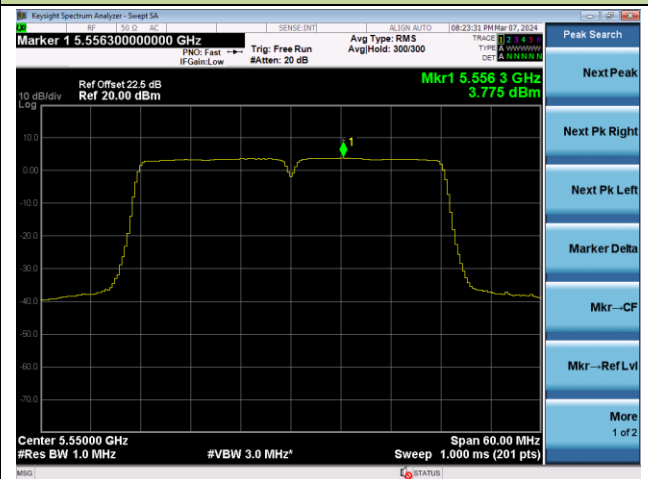

802.11ac-VHT40 Power Spectral Density - Ant 1

Channel 38 (5190MHz)

Channel 46 (5230MHz)

Channel 54 (5270MHz)

Channel 62 (5310MHz)

Channel 102 (5510MHz)

Channel 110 (5550MHz)

802.11ac-VHT40 Power Spectral Density - Ant 1

Channel 134 (5670MHz)

Channel 142(5710MHz)

Channel 151 (5755MHz)

Channel 159 (5795MHz)

802.11ac-VHT80 Power Spectral Density - Ant 1

Channel 42 (5210MHz)

Channel 58 (5290MHz)

Channel 106 (5530MHz)