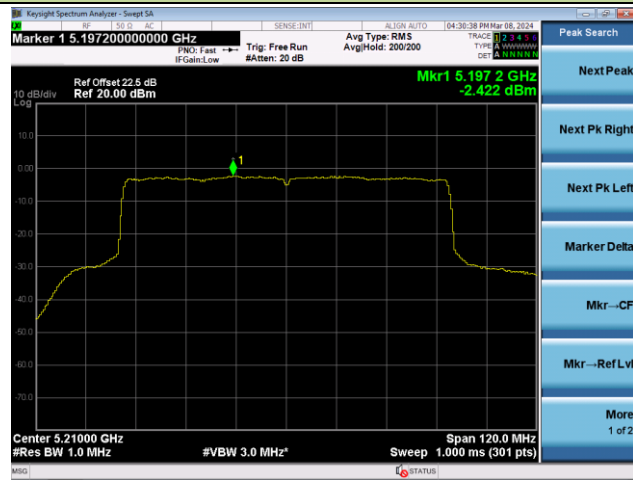

Channel 151 (5755MHz)

Channel 159 (5795MHz)

802.11ax-HE80 Power Spectral Density - Ant 1

Channel 42 (5210MHz)

Channel 58 (5290MHz)

Channel 106 (5530MHz)

Channel 122 (5610MHz)

Channel 138 (5690MHz)