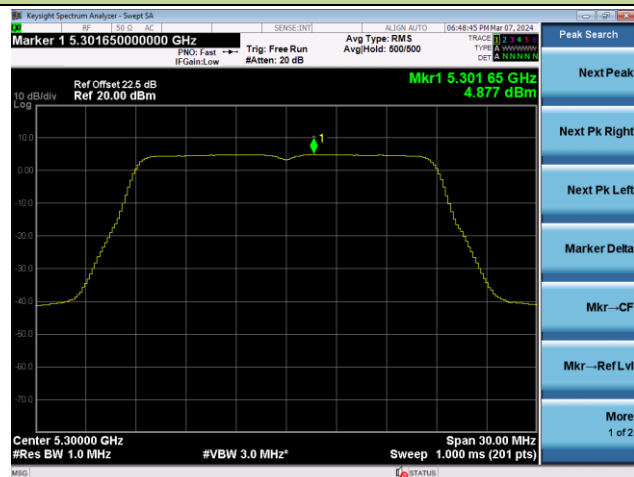

802.11ac-VHT20 Power Spectral Density - Ant 1

Channel 36 (5180MHz)

Channel 44 (5220MHz)

Channel 48 (5240MHz)

Channel 52 (5260MHz)

Channel 60 (5300MHz)

Channel 64 (5320MHz)

802.11ac-VHT20 Power Spectral Density - Ant 1

Channel 100 (5500MHz)

Channel 116 (5580MHz)

Channel 140 (5700MHz)

Channel 144(5720MHz)

Channel 149 (5745MHz)

Channel 157 (5785MHz)

802.11ac-VHT20 Power Spectral Density - Ant 1

Channel 165 (5825MHz)