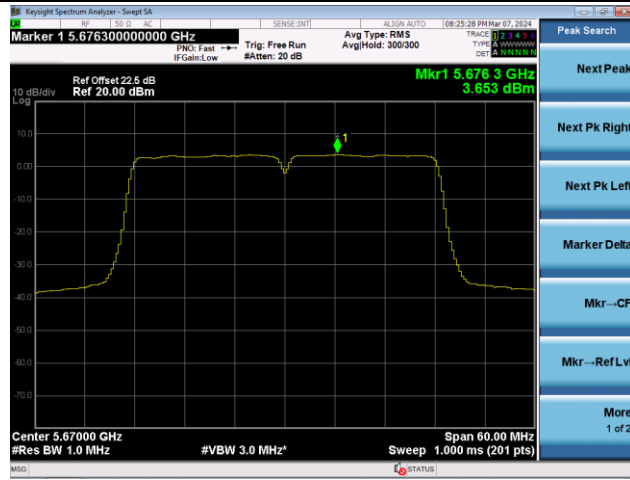

802.11ac-VHT40 Power Spectral Density - Ant 1

Channel 38 (5190MHz)

Channel 46 (5230MHz)

Channel 54 (5270MHz)

Channel 62 (5310MHz)

Channel 102 (5510MHz)

Channel 110 (5550MHz)

802.11ac-VHT40 Power Spectral Density - Ant 1

Channel 134 (5670MHz)

Channel 142(5710MHz)

Channel 151 (5755MHz)

Channel 159 (5795MHz)

802.11ac-VHT80 Power Spectral Density - Ant 1

Channel 42 (5210MHz)

Channel 58 (5290MHz)

Channel 106 (5530MHz)