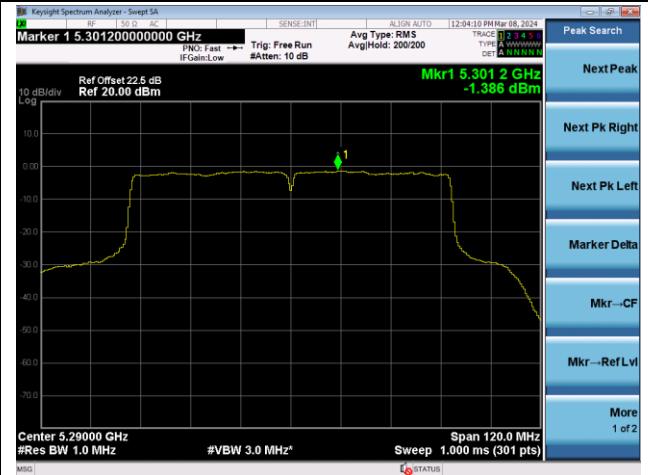

Channel 134 (5670MHz)

Channel 142(5710MHz)

Channel 151 (5755MHz)

Channel 159 (5795MHz)

802.11ac-VHT80 Power Spectral Density - Ant 1

Channel 42 (5210MHz)

Channel 58 (5290MHz)

Channel 106 (5530MHz)

Channel 122 (5610MHz)

Channel 138 (5690MHz)

Channel 155 (5775MHz)

802.11ac-VHT160 Power Spectral Density - Ant 1

Channel 50 (5250MHz)

Channel 114 (5570MHz)

802.11ax-HE20 Power Spectral Density - Ant 1

Channel 36 (5180MHz)