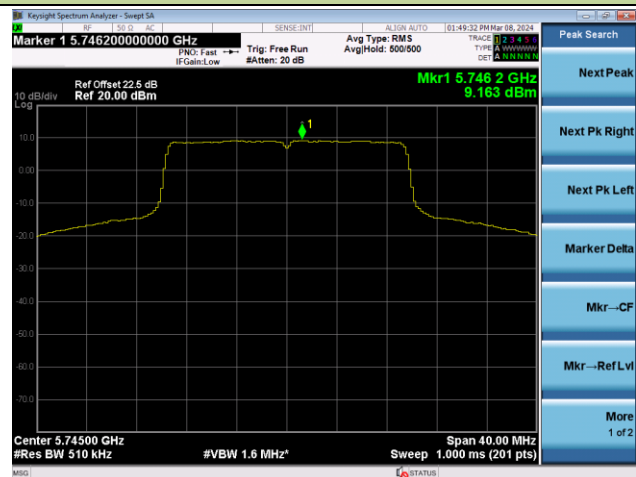

Channel 44 (5220MHz)

Channel 48 (5240MHz)

Channel 52 (5260MHz)

Channel 60 (5300MHz)

Channel 64 (5320MHz)

802.11ax-HE20 Power Spectral Density - Ant 1

Channel 100 (5500MHz)

Channel 116 (5580MHz)

Channel 140 (5700MHz)

Channel 144(5720MHz)

Channel 149 (5745MHz)

Channel 157 (5785MHz)

802.11ax-HE20 Power Spectral Density - Ant 1

Channel 165 (5825MHz)

802.11ax-HE40 Power Spectral Density - Ant 1

Channel 38 (5190MHz)