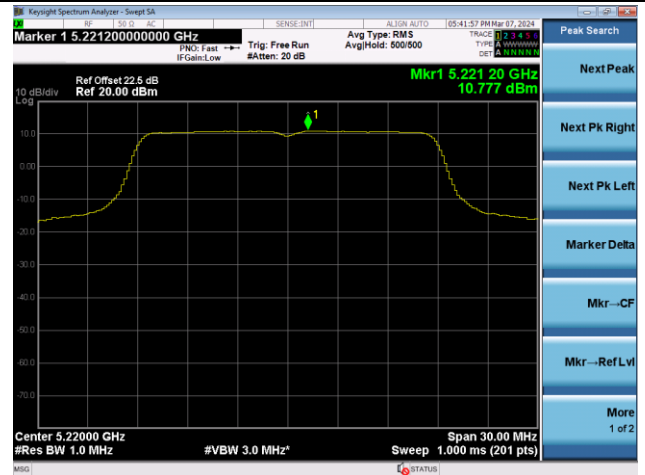

802.11ac-VHT20 Power Spectral Density - Ant 1

Channel 36 (5180MHz)

Channel 44 (5220MHz)

Channel 48 (5240MHz)

Channel 52 (5260MHz)

Channel 60 (5300MHz)

Channel 64 (5320MHz)

802.11ac-VHT20 Power Spectral Density - Ant 1

Channel 100 (5500MHz)

Channel 116 (5580MHz)

Channel 140 (5700MHz)

Channel 144(5720MHz)

Channel 149 (5745MHz)

Channel 157 (5785MHz)

802.11ac-VHT20 Power Spectral Density - Ant 1

Channel 165 (5825MHz)